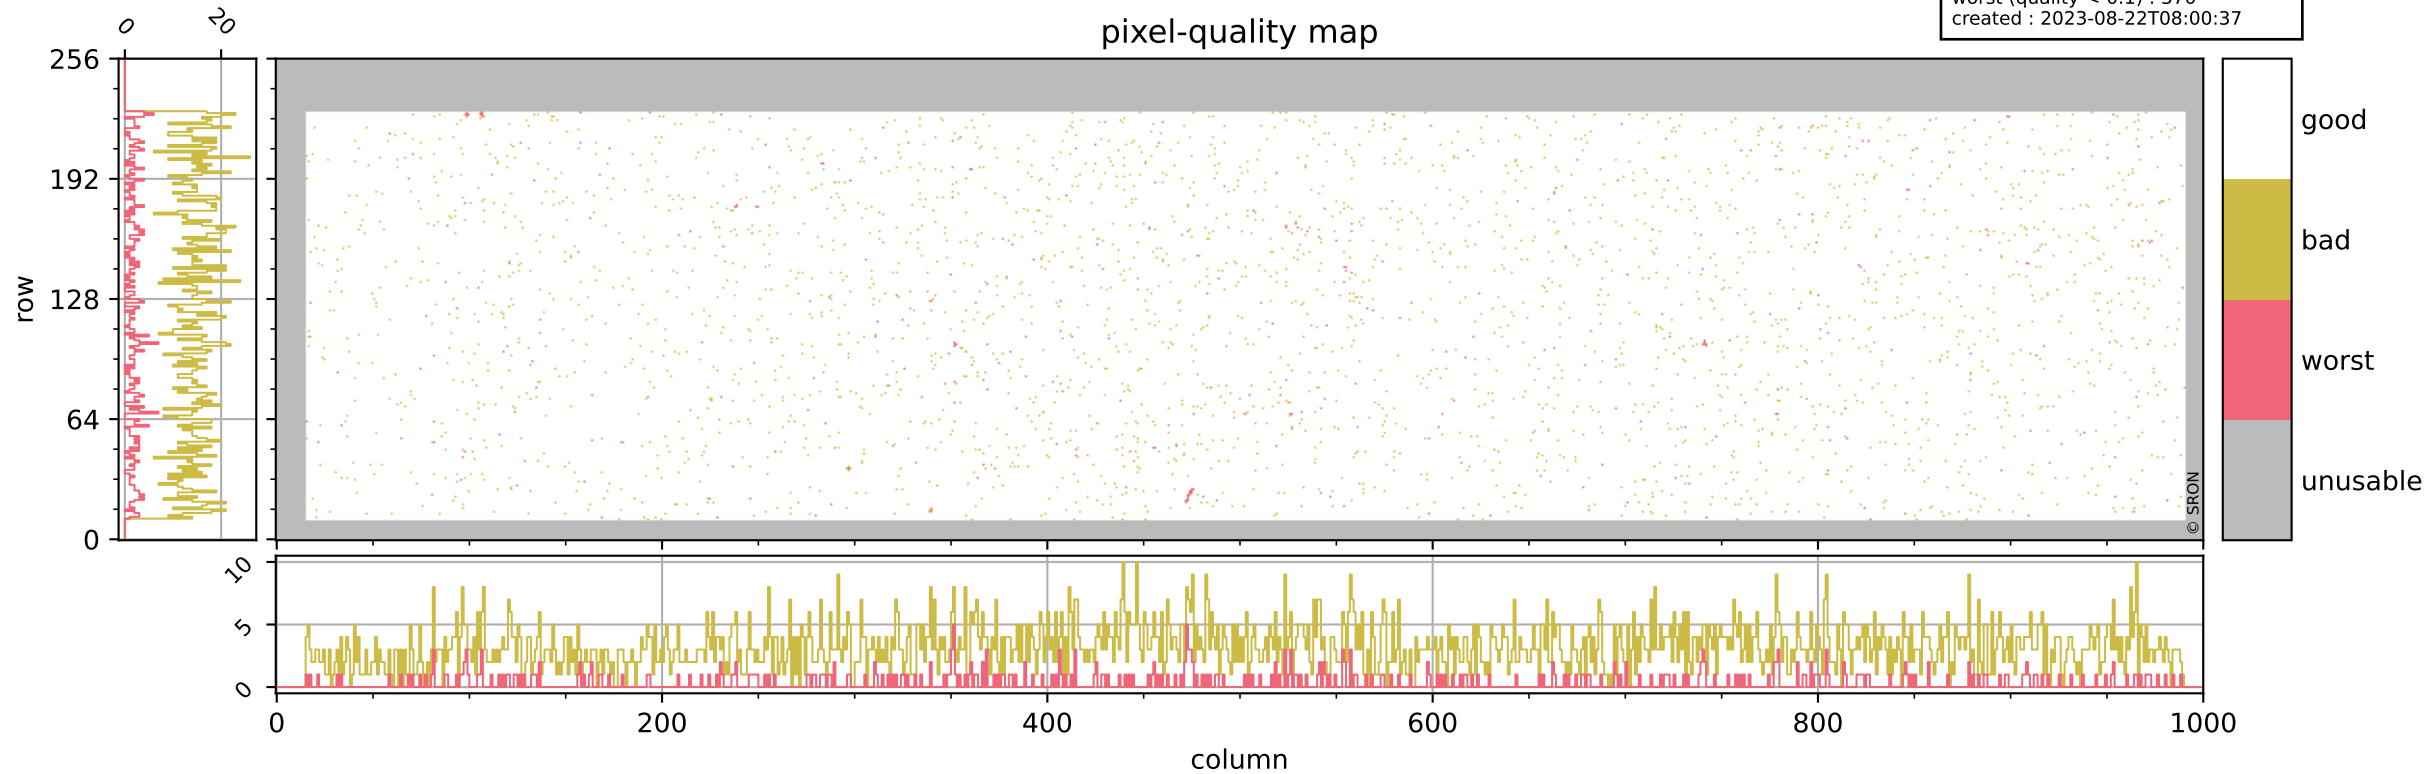

Tropomi SWIR pixel quality (official)

orbits : 19 in [10192, 10237]
coverage : 2019-10-01 / 2019-10-04
bad (quality < 0.8) : 3178
worst (quality < 0.1) : 370
created : 2023-08-22T08:00:37

pixel-quality map

Tropomi SWIR pixel quality (official)

orbits : 19 in [10192, 10237]
coverage : 2019-10-01 / 2019-10-04
bad (quality < 0.8) : 294
worst (quality < 0.1) : 117
created : 2023-08-22T08:00:37

pixel-quality map (dark)

Tropomi SWIR pixel quality (official)

orbits : 19 in [10192, 10237]
coverage : 2019-10-01 / 2019-10-04
bad (quality < 0.8) : 2919
worst (quality < 0.1) : 292
created : 2023-08-22T08:00:37

Tropomi SWIR pixel quality (official)

orbits : 19 in [10192, 10237]
coverage : 2019-10-01 / 2019-10-04
created : 2023-08-22T08:00:38

Histograms of pixel-quality

Tropomi SWIR pixel quality (official) ground-tracks of Sentinel-5P

orbits : 19 in [10192, 10237]
coverage : 2019-10-01 / 2019-10-04
created : 2023-08-22T08:00:38