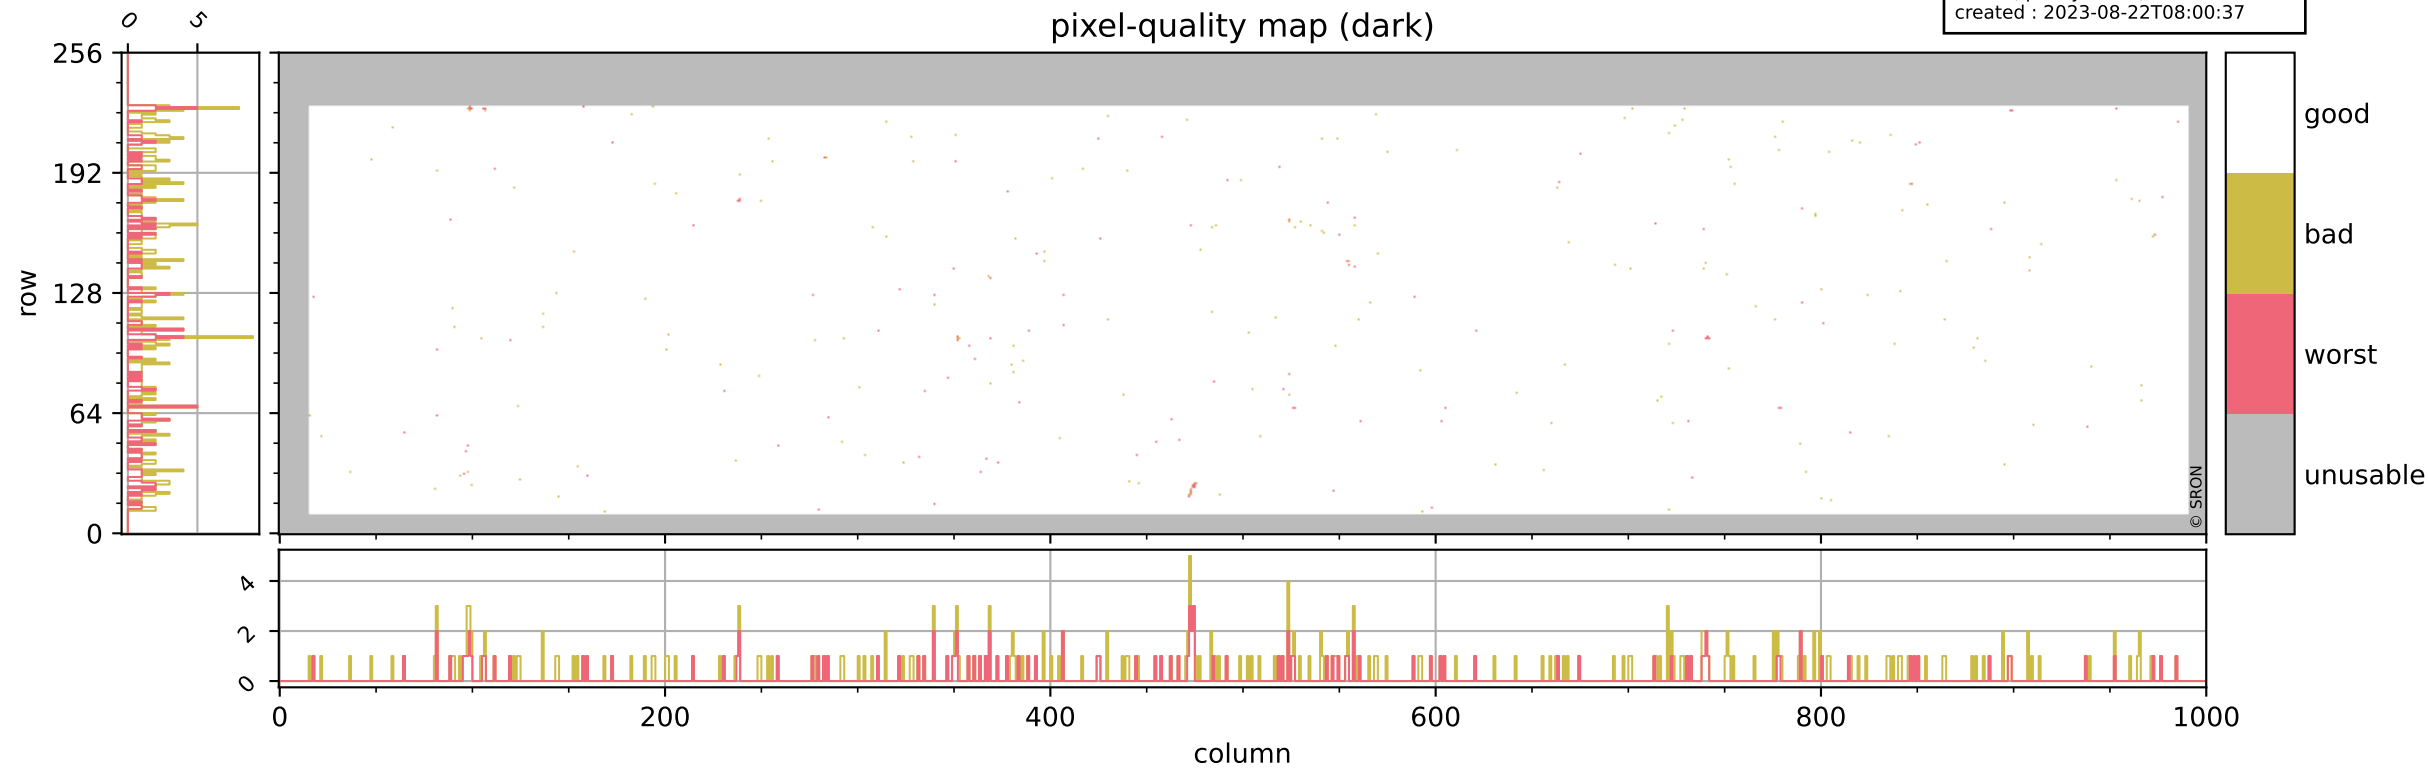

Tropomi SWIR pixel quality (official)

orbits : 19 in [10192, 10237]
coverage : 2019-10-01 / 2019-10-04
bad (quality < 0.8) : 3178
worst (quality < 0.1) : 370
created : 2023-08-22T08:00:37

pixel-quality map

Tropomi SWIR pixel quality (official)

orbits : 19 in [10192, 10237]
coverage : 2019-10-01 / 2019-10-04
bad (quality < 0.8) : 294
worst (quality < 0.1) : 117
created : 2023-08-22T08:00:37

pixel-quality map (dark)

Tropomi SWIR pixel quality (official)

orbits : 19 in [10192, 10237]
coverage : 2019-10-01 / 2019-10-04
bad (quality < 0.8) : 2919
worst (quality < 0.1) : 292
created : 2023-08-22T08:00:37

Tropomi SWIR pixel quality (official)

orbits : 19 in [10192, 10237]
coverage : 2019-10-01 / 2019-10-04
to good : 343
good to bad : 1111
to worst : 159
created : 2023-08-22T08:00:38

total quality compared with SWIR pixel-quality CKD

Tropomi SWIR pixel quality (official)