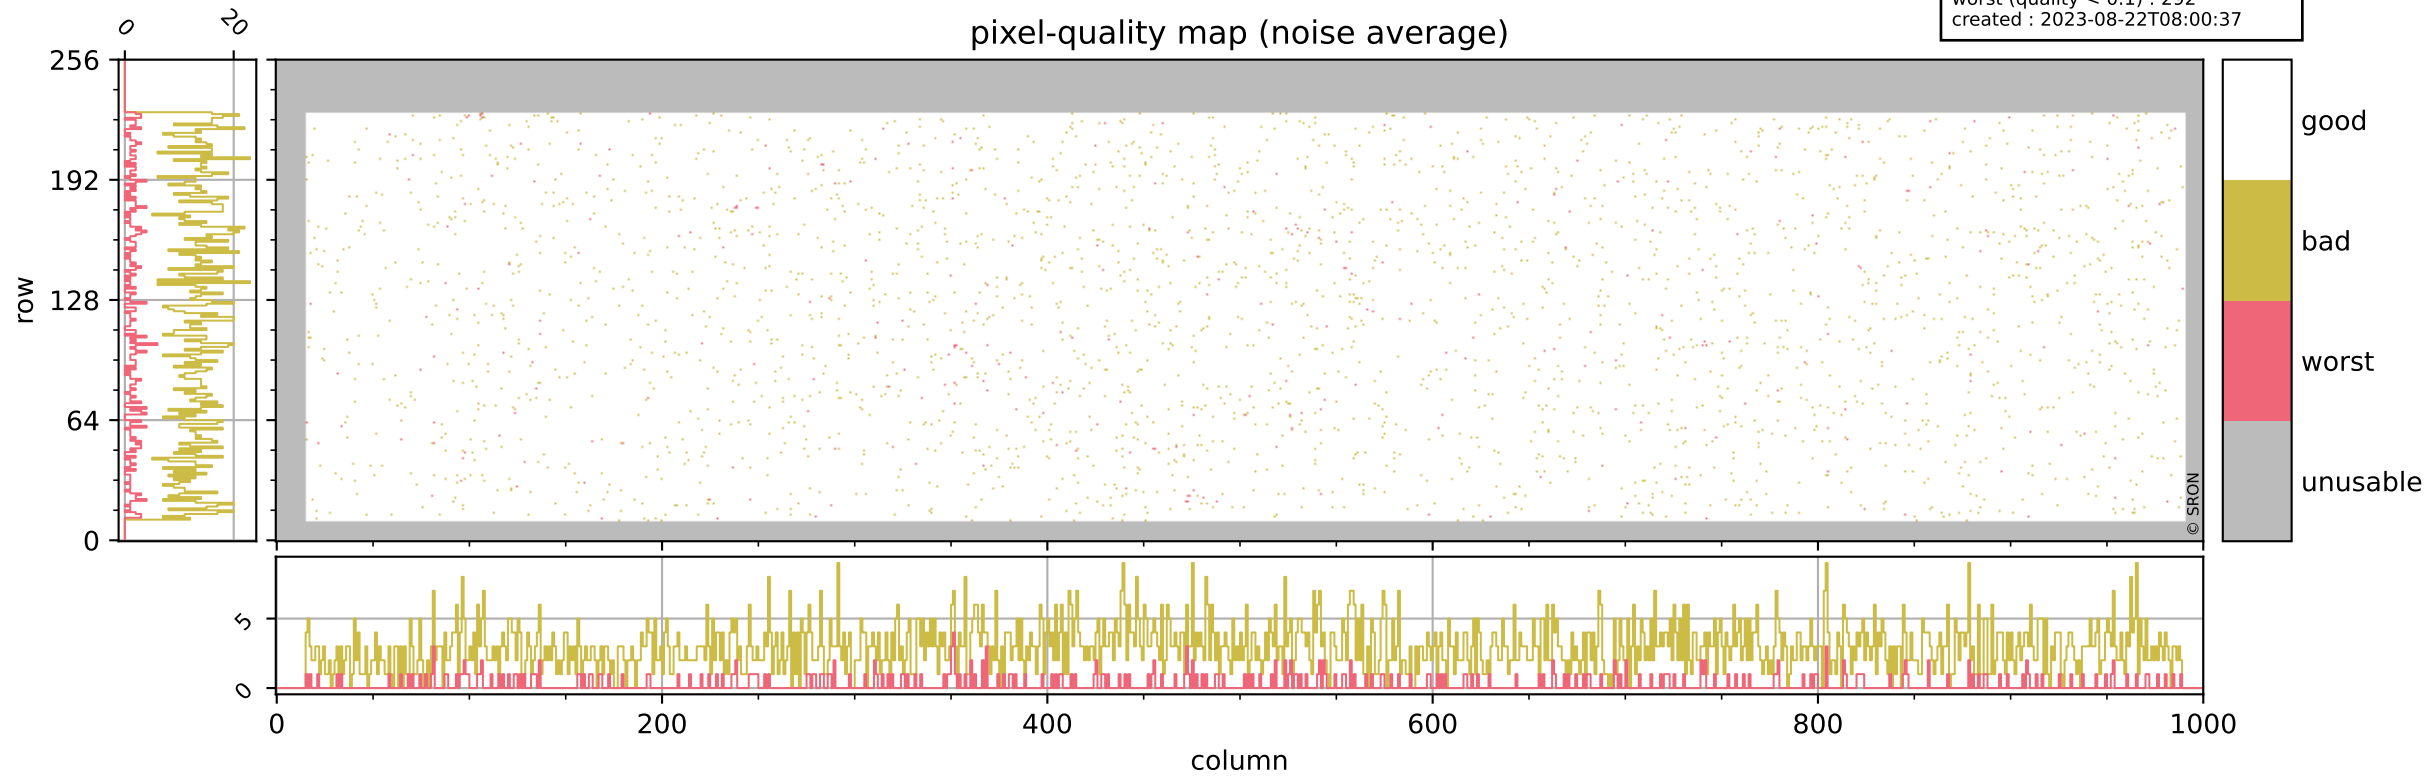

Tropomi SWIR pixel quality (official)

orbits : 19 in [10192, 10237]
coverage : 2019-10-01 / 2019-10-04
bad (quality < 0.8) : 294
worst (quality < 0.1) : 117
created : 2023-08-22T08:00:37

pixel-quality map (dark)

Tropomi SWIR pixel quality (official)

orbits : 19 in [10192, 10237]
coverage : 2019-10-01 / 2019-10-04
bad (quality < 0.8) : 2919
worst (quality < 0.1) : 292
created : 2023-08-22T08:00:37

Tropomi SWIR pixel quality (official)

orbits : 19 in [10192, 10237]
coverage : 2019-10-01 / 2019-10-04
to good : 343
good to bad : 1111
to worst : 159
created : 2023-08-22T08:00:38

total quality compared with SWIR pixel-quality CKD

Tropomi SWIR pixel quality (official)

orbits : 19 in [10192, 10237]
coverage : 2019-10-01 / 2019-10-04
created : 2023-08-22T08:00:38

Histograms of pixel-quality

Tropomi SWIR pixel quality (official) ground-tracks of Sentinel-5P

orbits : 19 in [10192, 10237]
coverage : 2019-10-01 / 2019-10-04
created : 2023-08-22T08:00:38