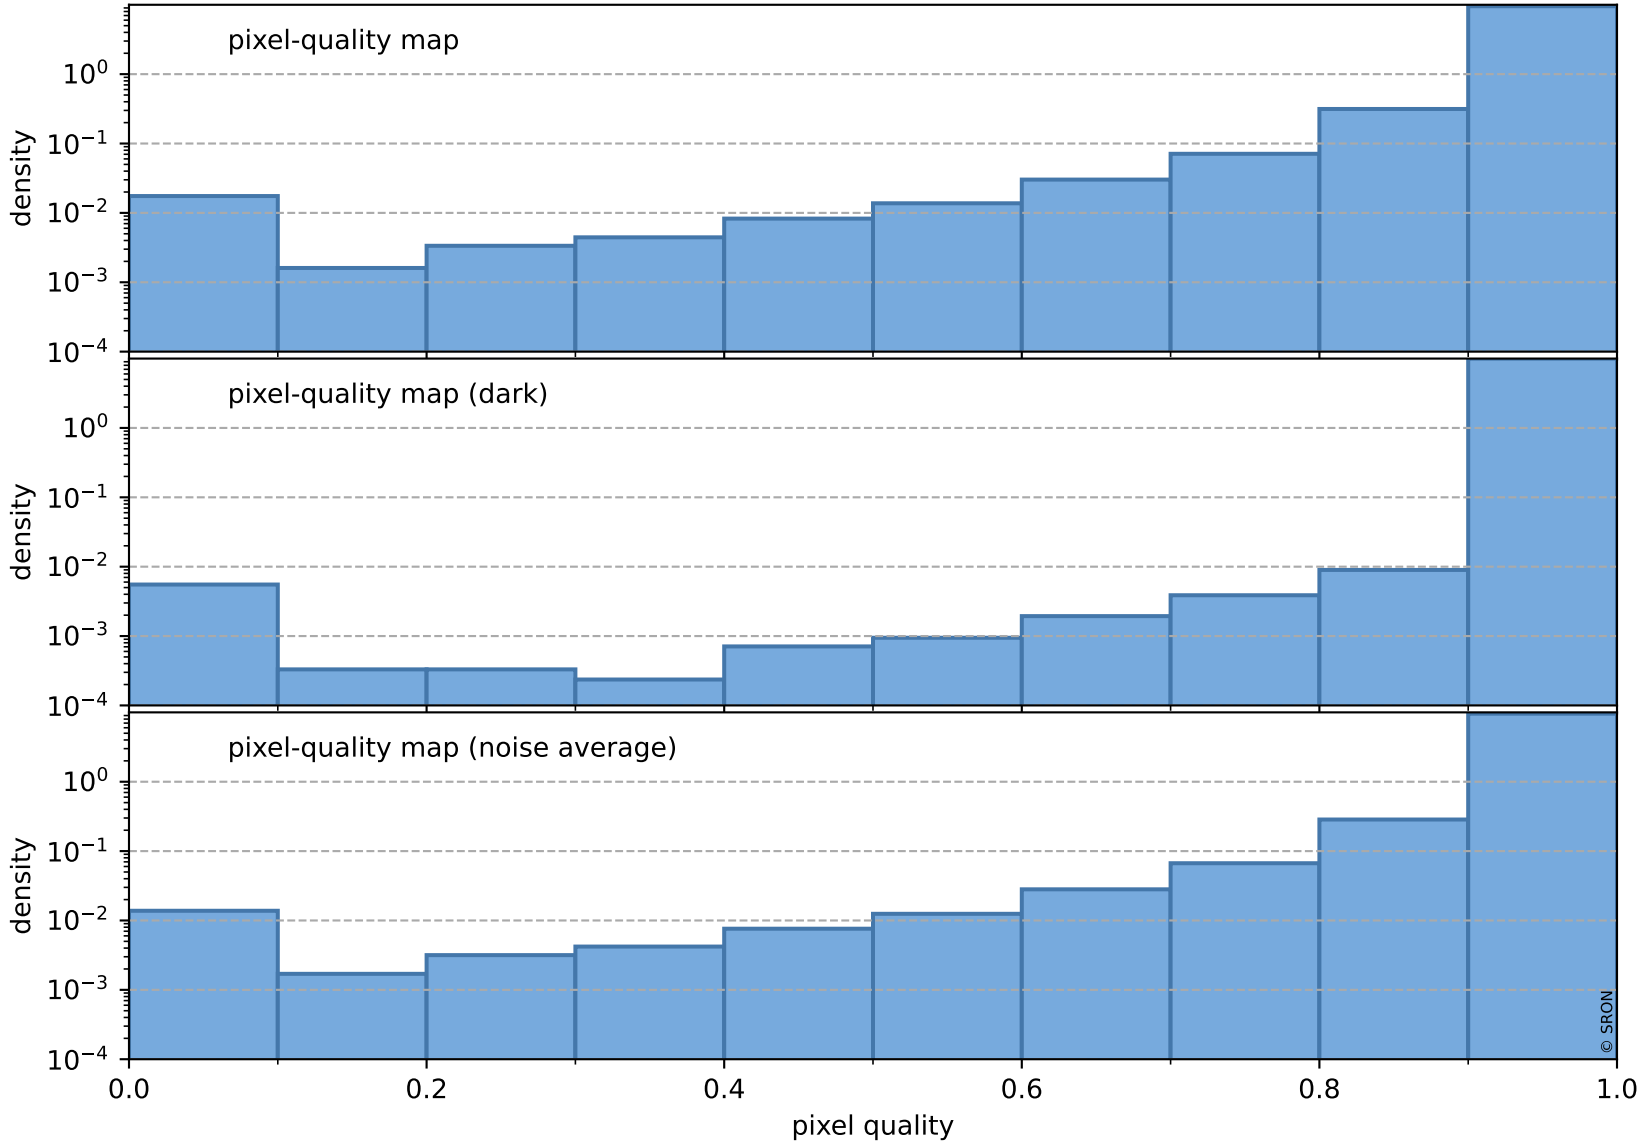

orbits : 19 in [10192, 10237]
coverage : 2019-10-01 / 2019-10-04
to good : 343
good to bad : 1111
to worst : 159
created : 2023-08-22T08:00:38

total quality compared with SWIR pixel-quality CKD

Tropomi SWIR pixel quality (official)

orbits : 19 in [10192, 10237]
coverage : 2019-10-01 / 2019-10-04
created : 2023-08-22T08:00:38

Histograms of pixel-quality

Tropomi SWIR pixel quality (official) ground-tracks of Sentinel-5P

orbits : 19 in [10192, 10237]
coverage : 2019-10-01 / 2019-10-04
created : 2023-08-22T08:00:38

Tropomi SWIR pixel quality (official)

orbits : [2827, 10237]
coverage : 2018-04-30 / 2019-10-04
created : 2023-08-22T08:00:39

trend of pixel quality & temperatures