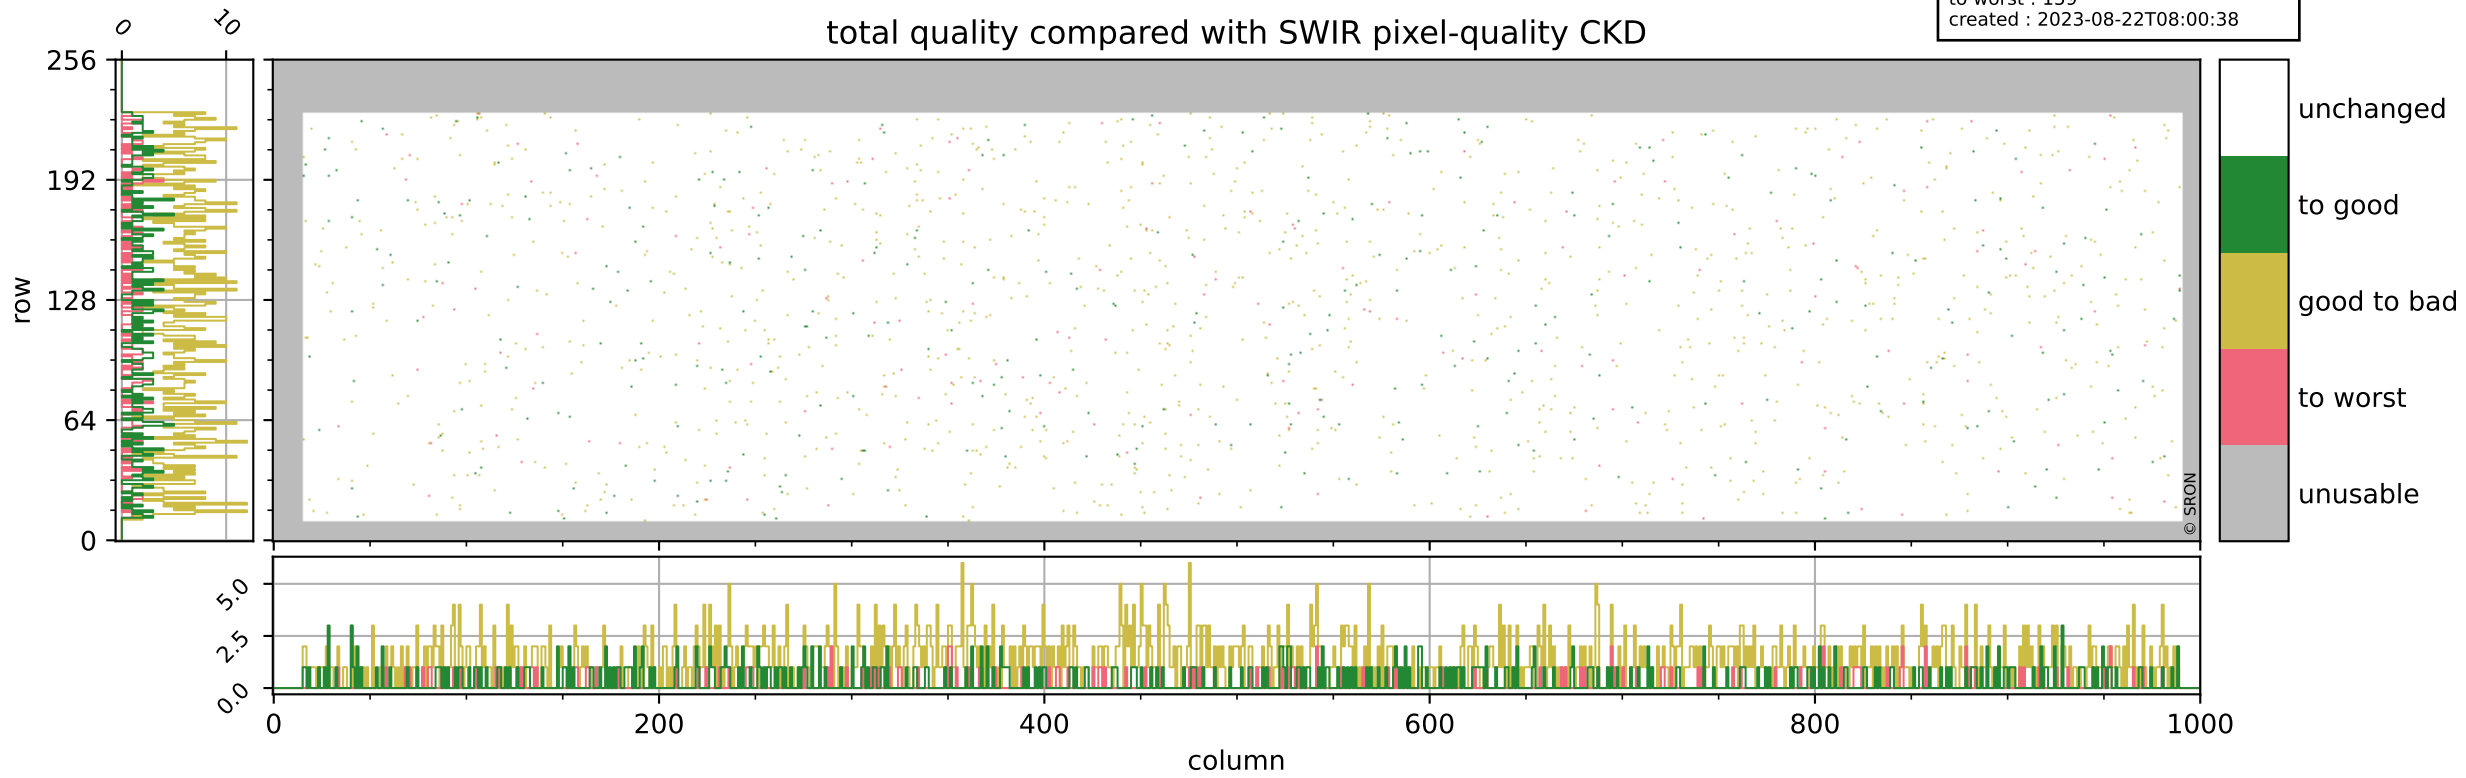

Tropomi SWIR pixel quality (official)

orbits : 19 in [10192, 10237]
coverage : 2019-10-01 / 2019-10-04
bad (quality < 0.8) : 294
worst (quality < 0.1) : 117
created : 2023-08-22T08:00:37

pixel-quality map (dark)

Tropomi SWIR pixel quality (official)

orbits : 19 in [10192, 10237]
coverage : 2019-10-01 / 2019-10-04
bad (quality < 0.8) : 2919
worst (quality < 0.1) : 292
created : 2023-08-22T08:00:37

Tropomi SWIR pixel quality (official)

orbits : 19 in [10192, 10237]
coverage : 2019-10-01 / 2019-10-04
to good : 343
good to bad : 1111
to worst : 159
created : 2023-08-22T08:00:38

total quality compared with SWIR pixel-quality CKD

Tropomi SWIR pixel quality (official)

orbits : 19 in [10192, 10237]
coverage : 2019-10-01 / 2019-10-04
created : 2023-08-22T08:00:38

Histograms of pixel-quality

Tropomi SWIR pixel quality (official) ground-tracks of Sentinel-5P

orbits : 19 in [10192, 10237]
coverage : 2019-10-01 / 2019-10-04
created : 2023-08-22T08:00:38