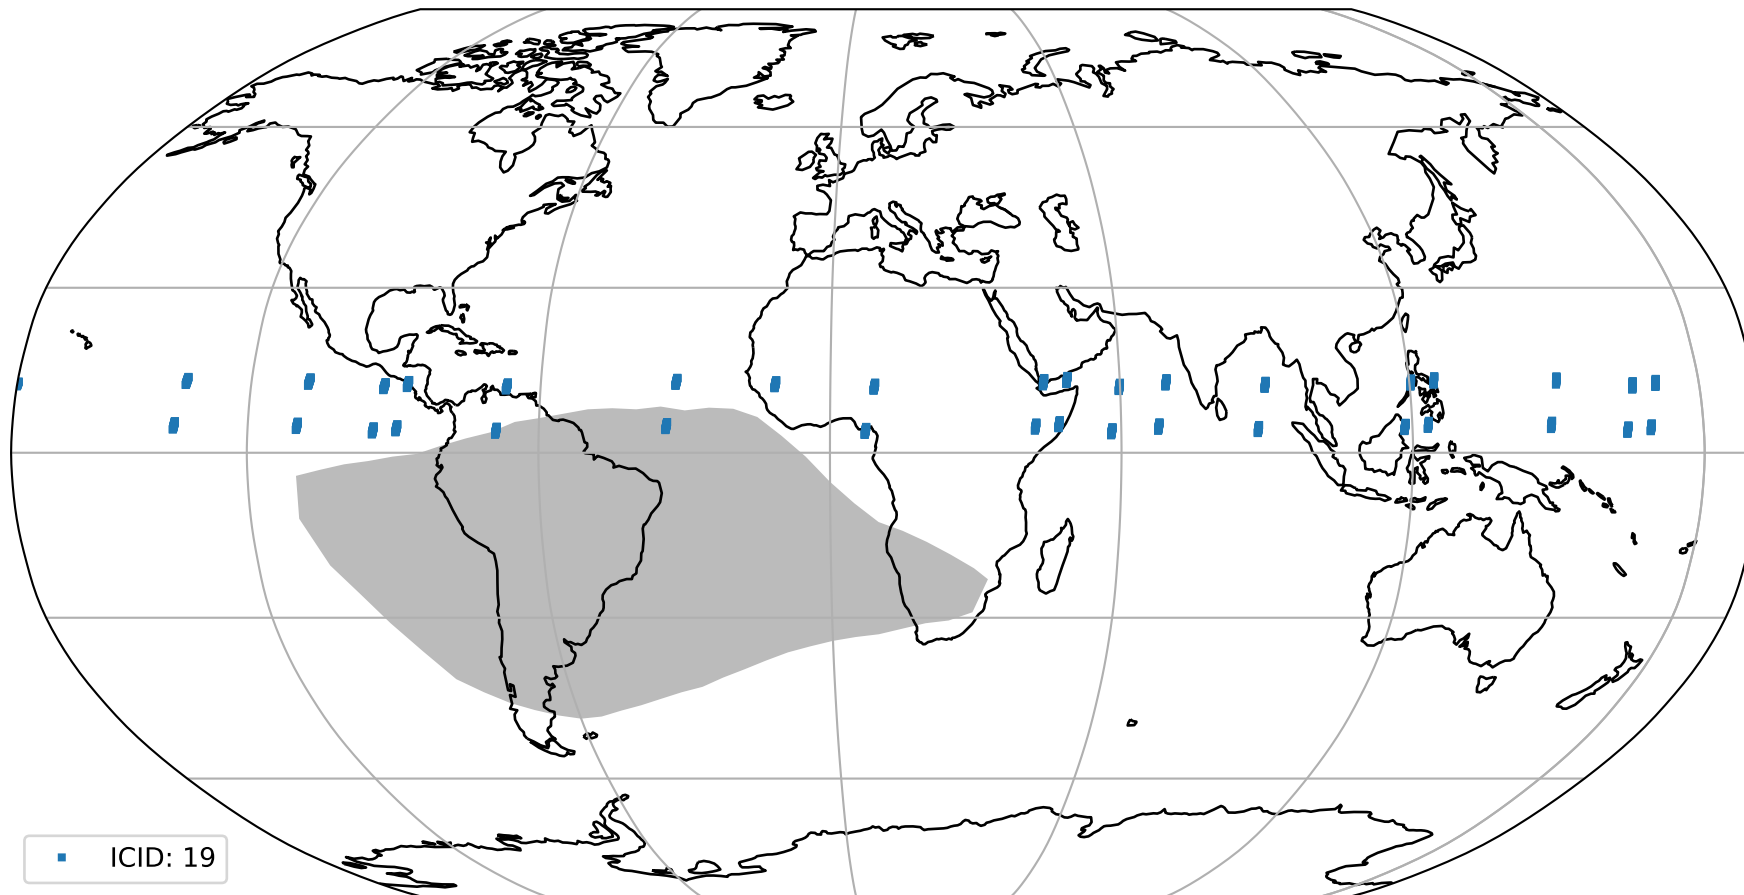

Tropomi SWIR pixel quality (official)

orbits : 19 in [10192, 10237]
coverage : 2019-10-01 / 2019-10-04
bad (quality < 0.8) : 2919
worst (quality < 0.1) : 292
created : 2023-08-22T08:00:37

Tropomi SWIR pixel quality (official)

orbits : 19 in [10192, 10237]
coverage : 2019-10-01 / 2019-10-04
to good : 343
good to bad : 1111
to worst : 159
created : 2023-08-22T08:00:38

total quality compared with SWIR pixel-quality CKD

Tropomi SWIR pixel quality (official)

orbits : 19 in [10192, 10237]
coverage : 2019-10-01 / 2019-10-04
created : 2023-08-22T08:00:38

Histograms of pixel-quality

Tropomi SWIR pixel quality (official) ground-tracks of Sentinel-5P

orbits : 19 in [10192, 10237]
coverage : 2019-10-01 / 2019-10-04
created : 2023-08-22T08:00:38

Tropomi SWIR pixel quality (official)

orbits : [2827, 10237]
coverage : 2018-04-30 / 2019-10-04
created : 2023-08-22T08:00:39

trend of pixel quality & temperatures