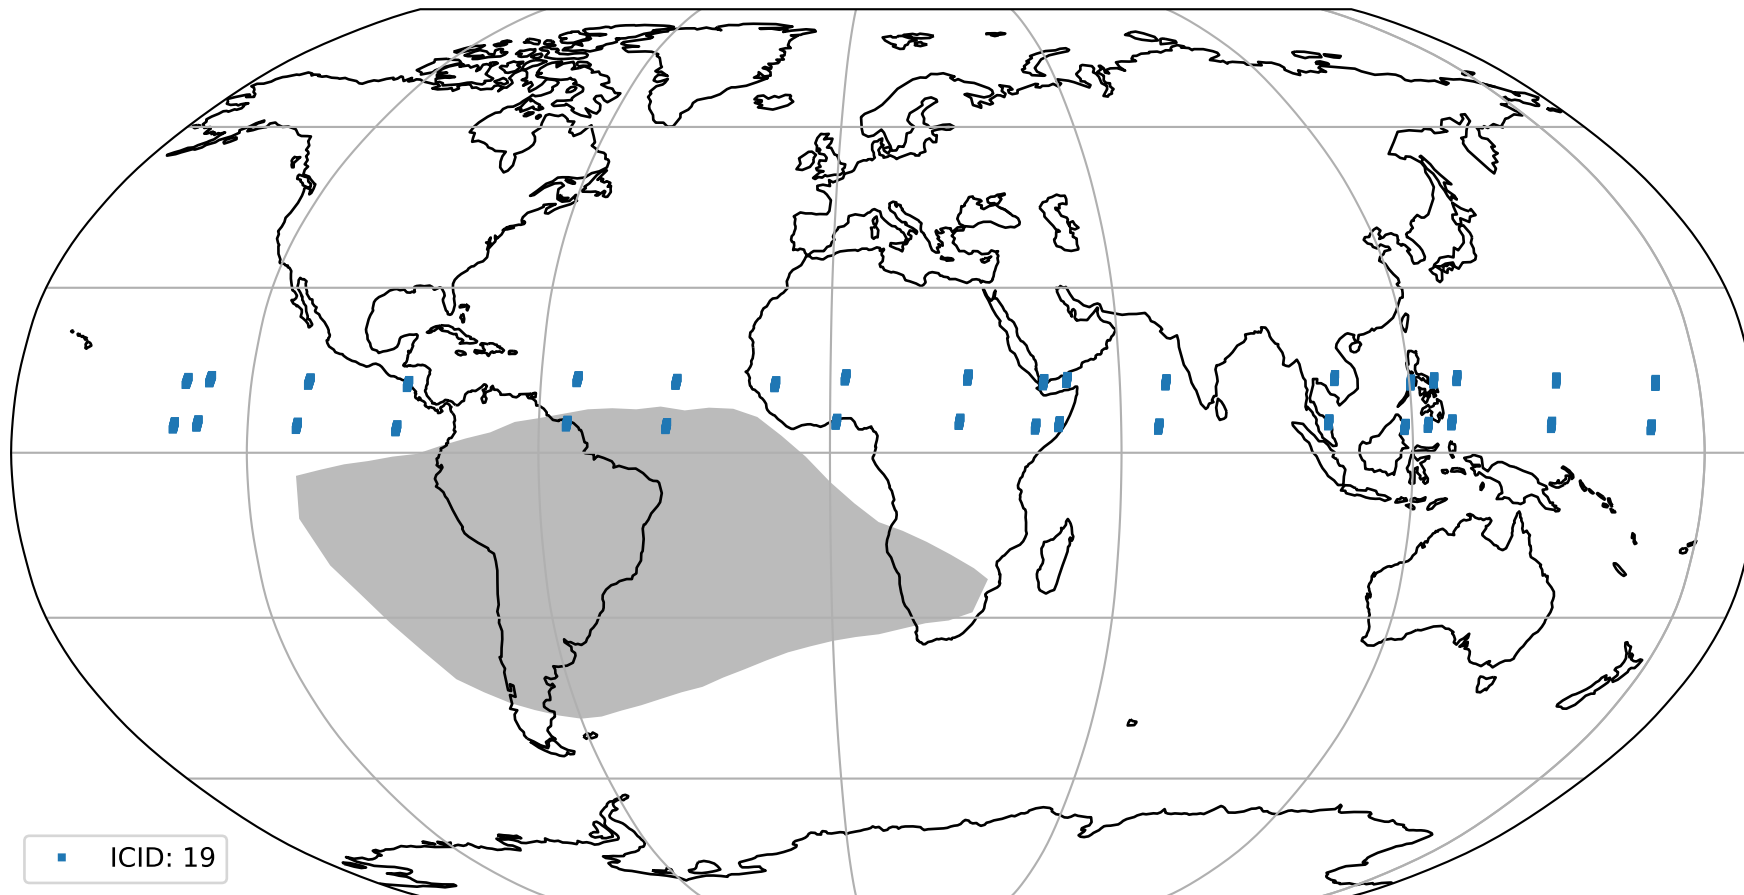

Tropomi SWIR pixel quality (official)

orbits : 18 in [10207, 10252]
coverage : 2019-10-03 / 2019-10-06
created : 2023-08-22T08:00:40

Histograms of pixel-quality

Tropomi SWIR pixel quality (official) ground-tracks of Sentinel-5P

orbits : 18 in [10207, 10252]
coverage : 2019-10-03 / 2019-10-06
created : 2023-08-22T08:00:40

Tropomi SWIR pixel quality (official)

orbits : [2827, 10252]
coverage : 2018-04-30 / 2019-10-06
created : 2023-08-22T08:00:41