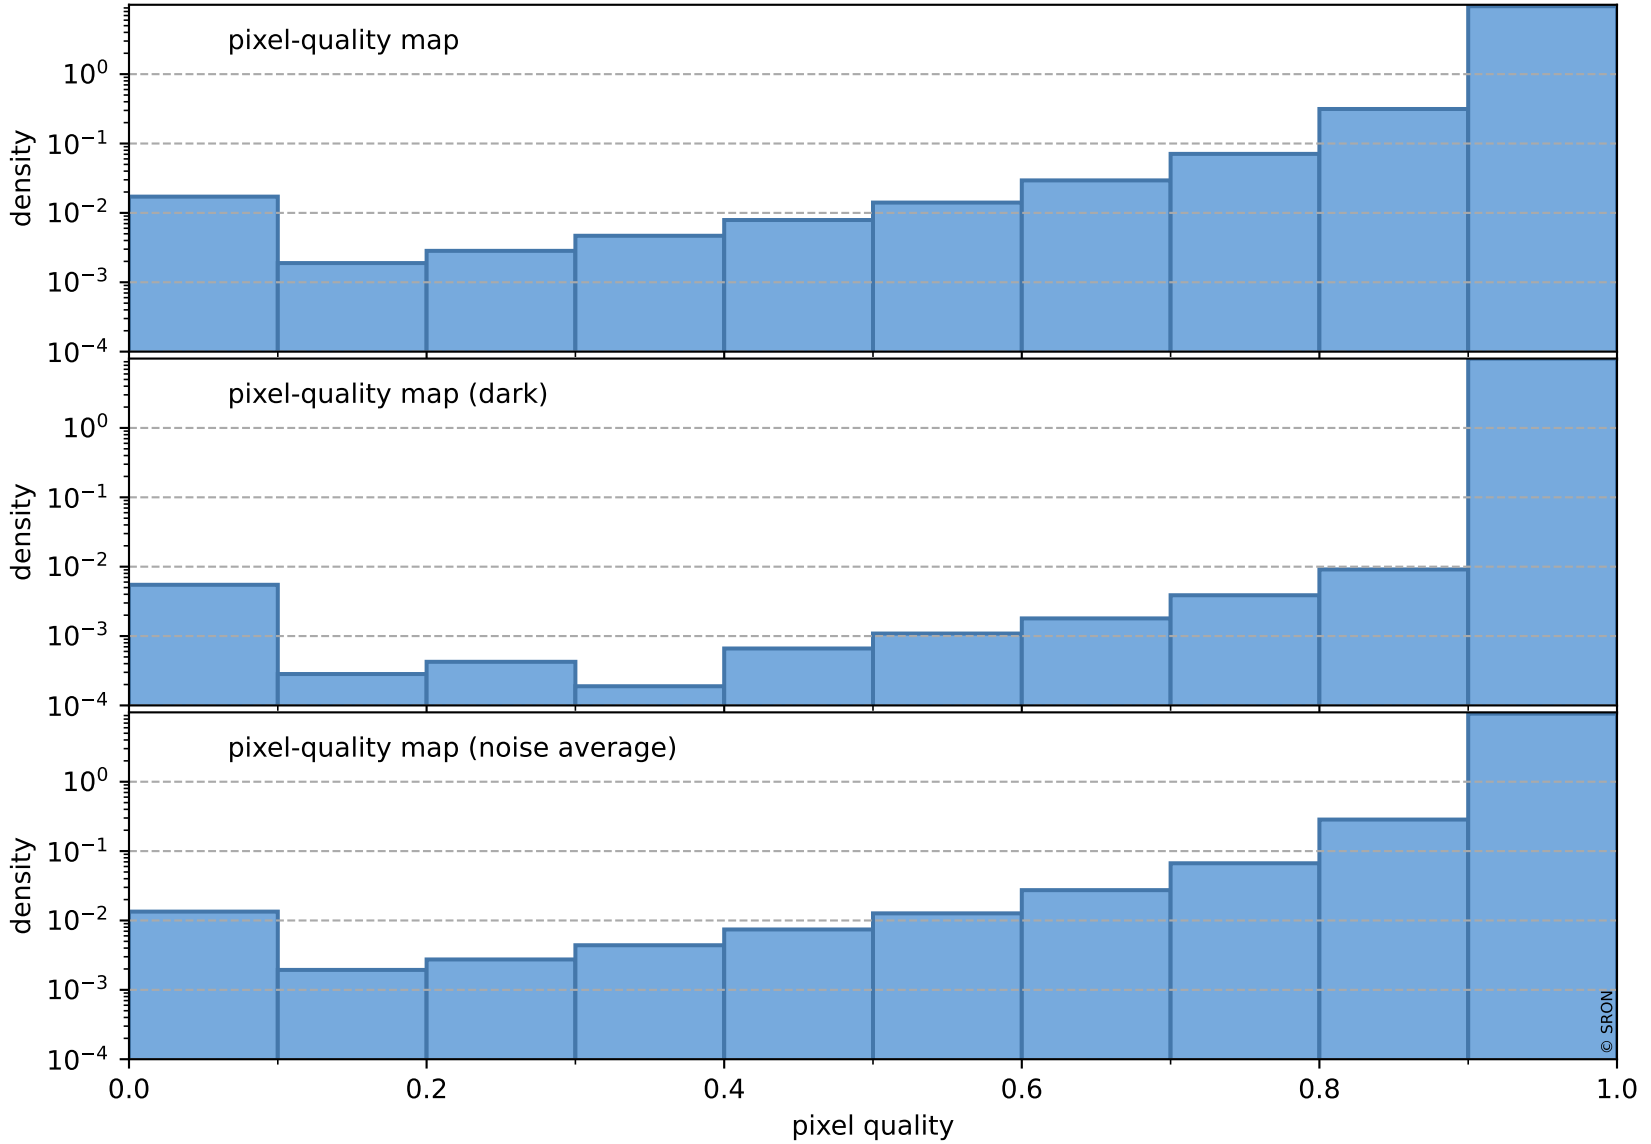

Tropomi SWIR pixel quality (official)

orbits : 18 in [10207, 10252]
coverage : 2019-10-03 / 2019-10-06
to good : 345
good to bad : 1090
to worst : 153
created : 2023-08-22T08:00:40

total quality compared with SWIR pixel-quality CKD

Tropomi SWIR pixel quality (official)

orbits : 18 in [10207, 10252]
coverage : 2019-10-03 / 2019-10-06
created : 2023-08-22T08:00:40

Histograms of pixel-quality

Tropomi SWIR pixel quality (official) ground-tracks of Sentinel-5P

orbits : 18 in [10207, 10252]
coverage : 2019-10-03 / 2019-10-06
created : 2023-08-22T08:00:40

Tropomi SWIR pixel quality (official)

orbits : [2827, 10252]
coverage : 2018-04-30 / 2019-10-06
created : 2023-08-22T08:00:41