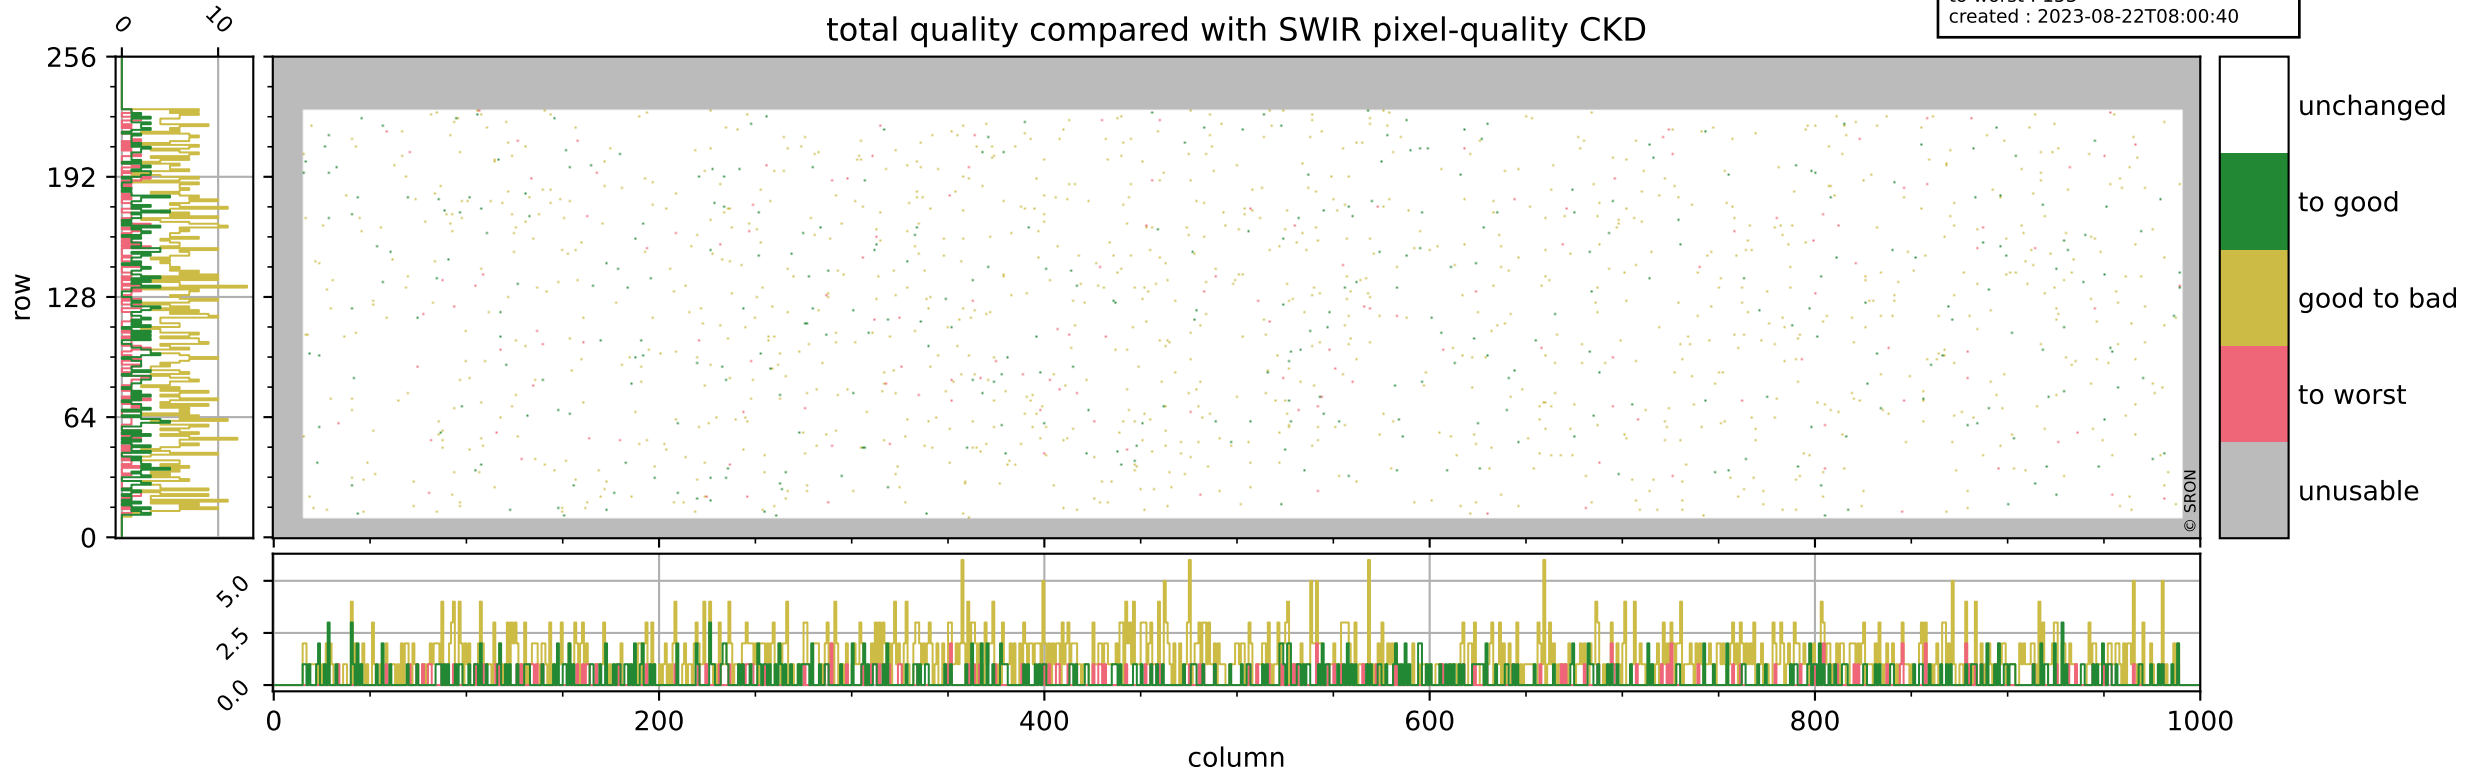

Tropomi SWIR pixel quality (official)

orbits : 18 in [10207, 10252]
coverage : 2019-10-03 / 2019-10-06
bad (quality < 0.8) : 292
worst (quality < 0.1) : 116
created : 2023-08-22T08:00:39

pixel-quality map (dark)

Tropomi SWIR pixel quality (official)

orbits : 18 in [10207, 10252]
coverage : 2019-10-03 / 2019-10-06
bad (quality < 0.8) : 2893
worst (quality < 0.1) : 284
created : 2023-08-22T08:00:40

pixel-quality map (noise average)

Tropomi SWIR pixel quality (official)

orbits : 18 in [10207, 10252]
coverage : 2019-10-03 / 2019-10-06
to good : 345
good to bad : 1090
to worst : 153
created : 2023-08-22T08:00:40

total quality compared with SWIR pixel-quality CKD

Tropomi SWIR pixel quality (official)

orbits : 18 in [10207, 10252]
coverage : 2019-10-03 / 2019-10-06
created : 2023-08-22T08:00:40

Histograms of pixel-quality

Tropomi SWIR pixel quality (official) ground-tracks of Sentinel-5P