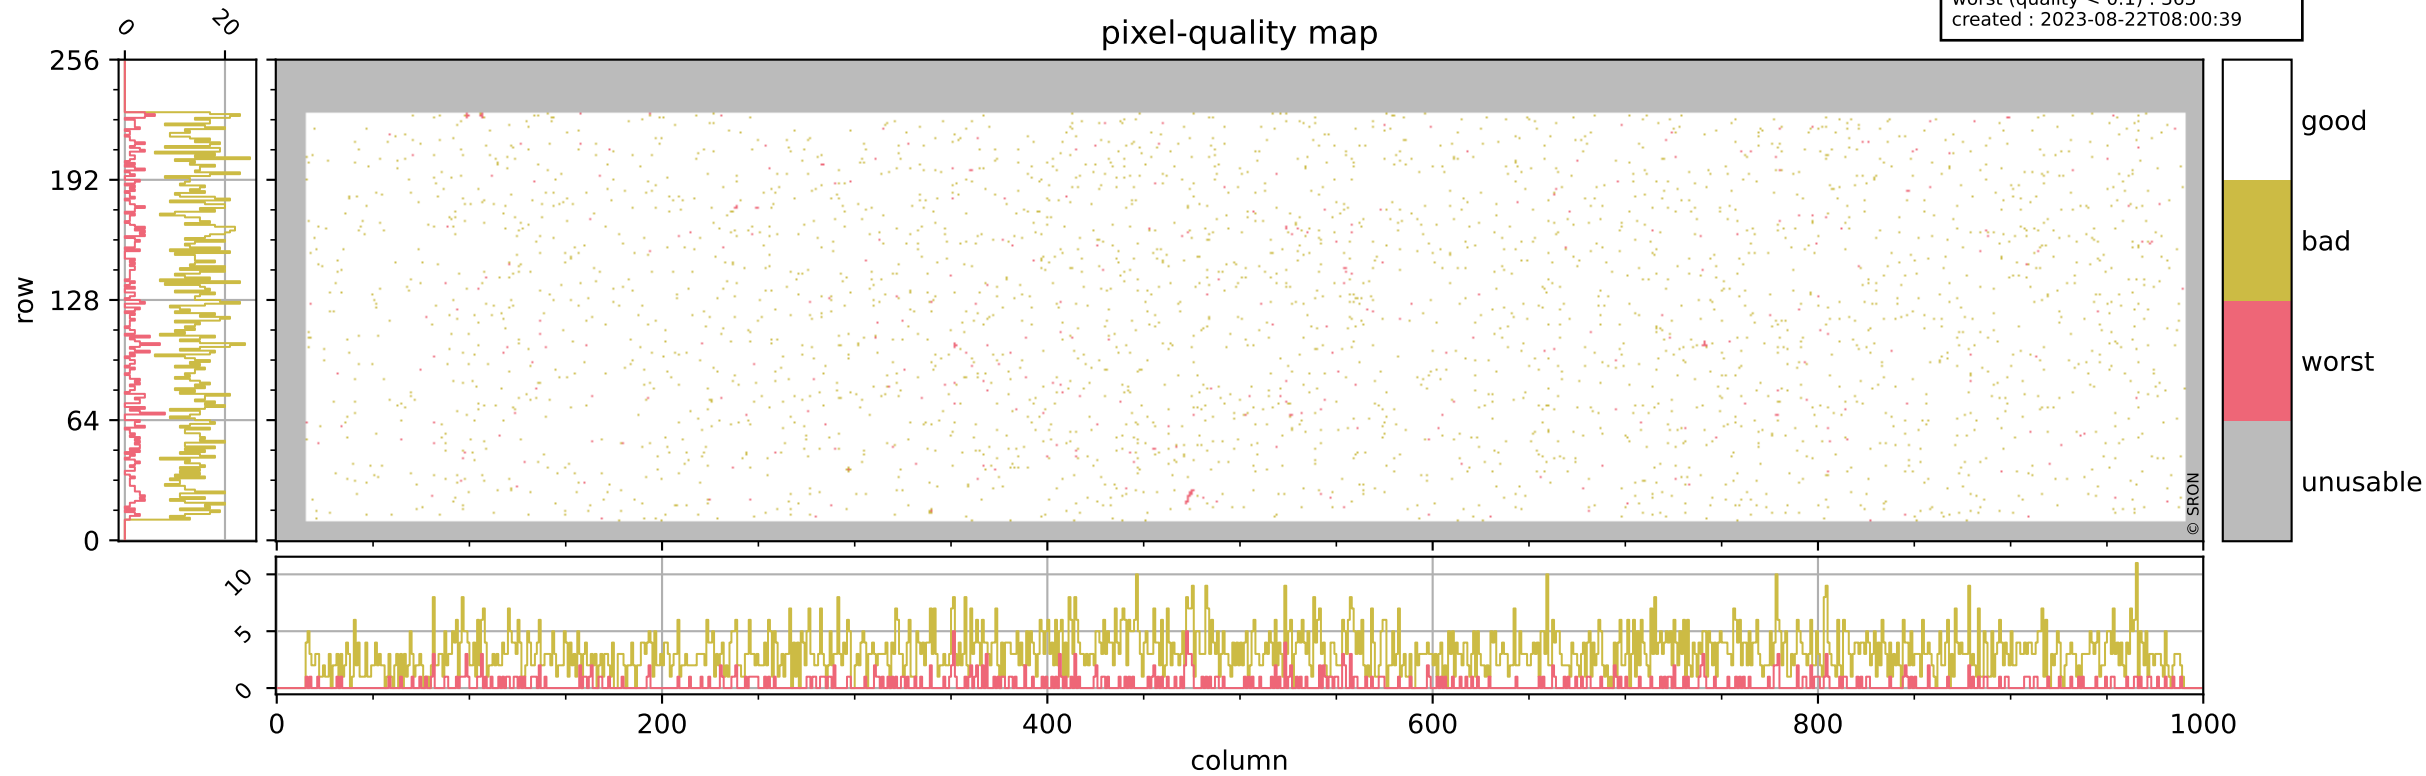

Tropomi SWIR pixel quality (official)

orbits : 18 in [10207, 10252]
coverage : 2019-10-03 / 2019-10-06
bad (quality < 0.8) : 3149
worst (quality < 0.1) : 363
created : 2023-08-22T08:00:39

pixel-quality map

Tropomi SWIR pixel quality (official)

orbits : 18 in [10207, 10252]
coverage : 2019-10-03 / 2019-10-06
bad (quality < 0.8) : 292
worst (quality < 0.1) : 116
created : 2023-08-22T08:00:39

pixel-quality map (dark)

Tropomi SWIR pixel quality (official)

orbits : 18 in [10207, 10252]
coverage : 2019-10-03 / 2019-10-06
bad (quality < 0.8) : 2893
worst (quality < 0.1) : 284
created : 2023-08-22T08:00:40

pixel-quality map (noise average)

Tropomi SWIR pixel quality (official)

orbits : 18 in [10207, 10252]
coverage : 2019-10-03 / 2019-10-06
to good : 345
good to bad : 1090
to worst : 153
created : 2023-08-22T08:00:40

total quality compared with SWIR pixel-quality CKD