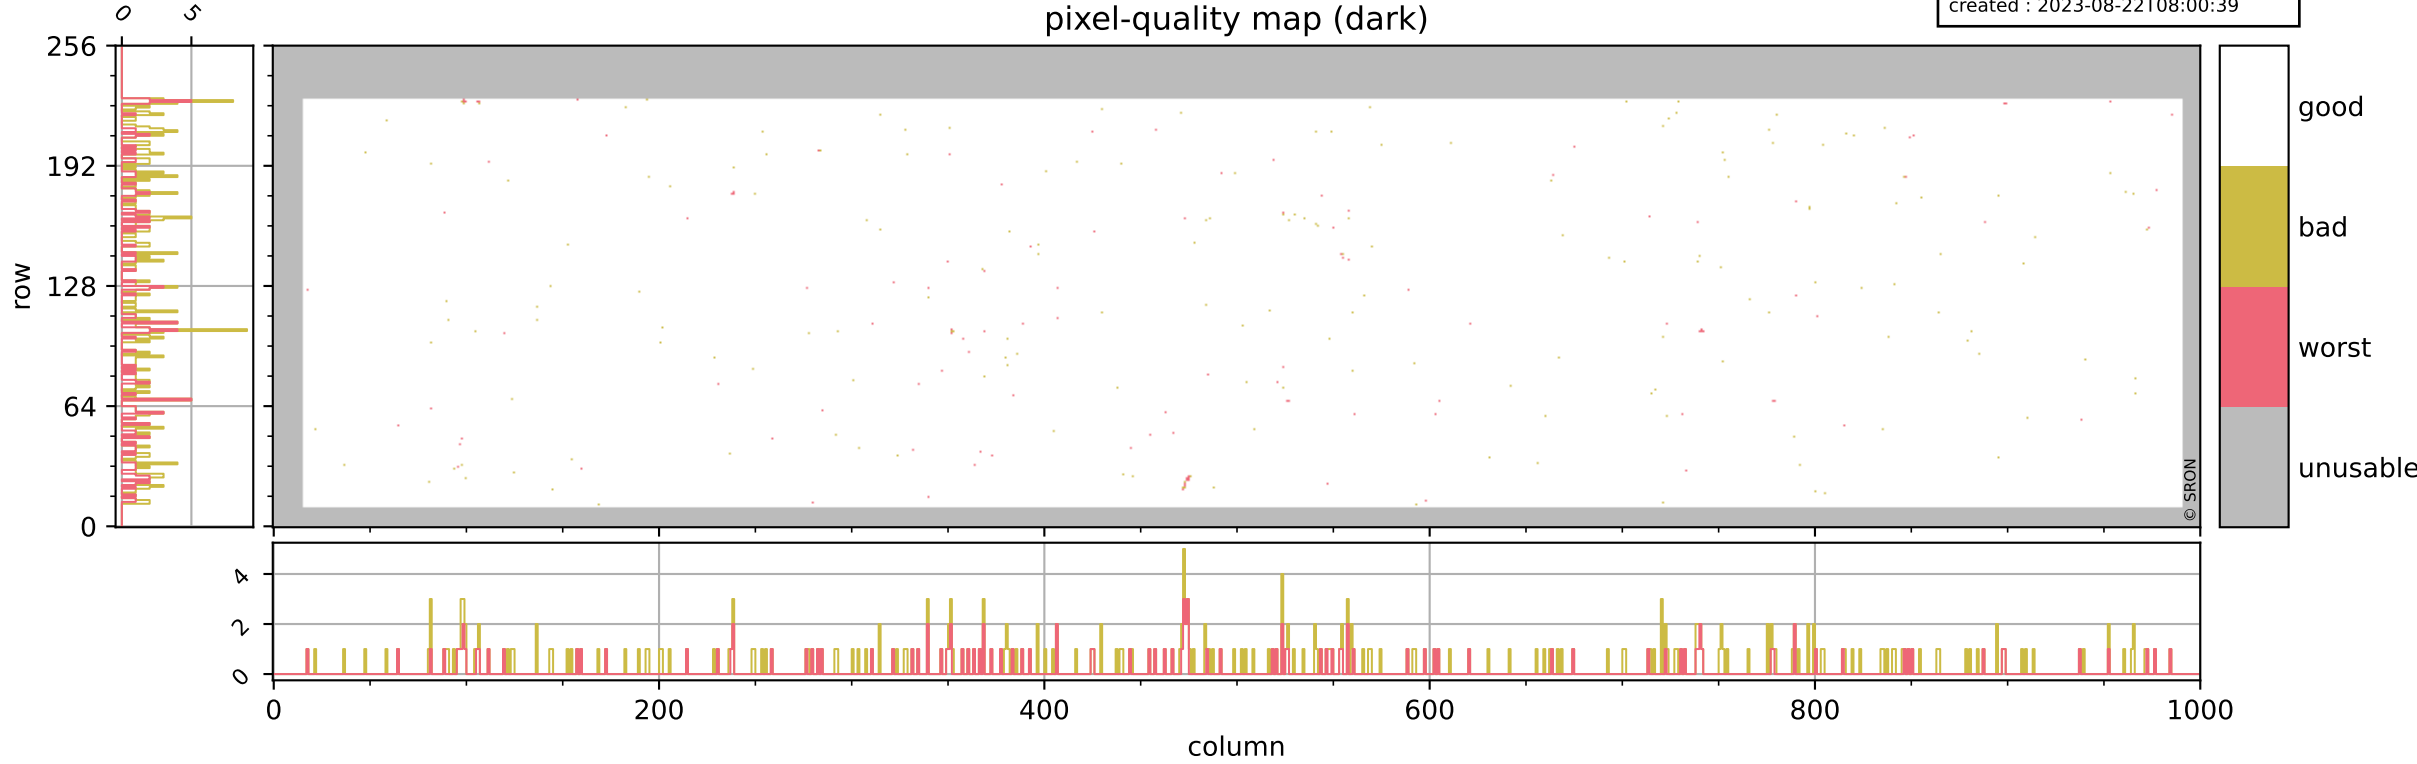

Tropomi SWIR pixel quality (official)

orbits : 18 in [10207, 10252]
coverage : 2019-10-03 / 2019-10-06
bad (quality < 0.8) : 3149
worst (quality < 0.1) : 363
created : 2023-08-22T08:00:39

pixel-quality map

Tropomi SWIR pixel quality (official)

orbits : 18 in [10207, 10252]
coverage : 2019-10-03 / 2019-10-06
bad (quality < 0.8) : 292
worst (quality < 0.1) : 116
created : 2023-08-22T08:00:39

pixel-quality map (dark)

Tropomi SWIR pixel quality (official)

orbits : 18 in [10207, 10252]
coverage : 2019-10-03 / 2019-10-06
bad (quality < 0.8) : 2893
worst (quality < 0.1) : 284
created : 2023-08-22T08:00:40

pixel-quality map (noise average)

Tropomi SWIR pixel quality (official)

orbits : 18 in [10207, 10252]
coverage : 2019-10-03 / 2019-10-06
to good : 345
good to bad : 1090
to worst : 153
created : 2023-08-22T08:00:40

total quality compared with SWIR pixel-quality CKD