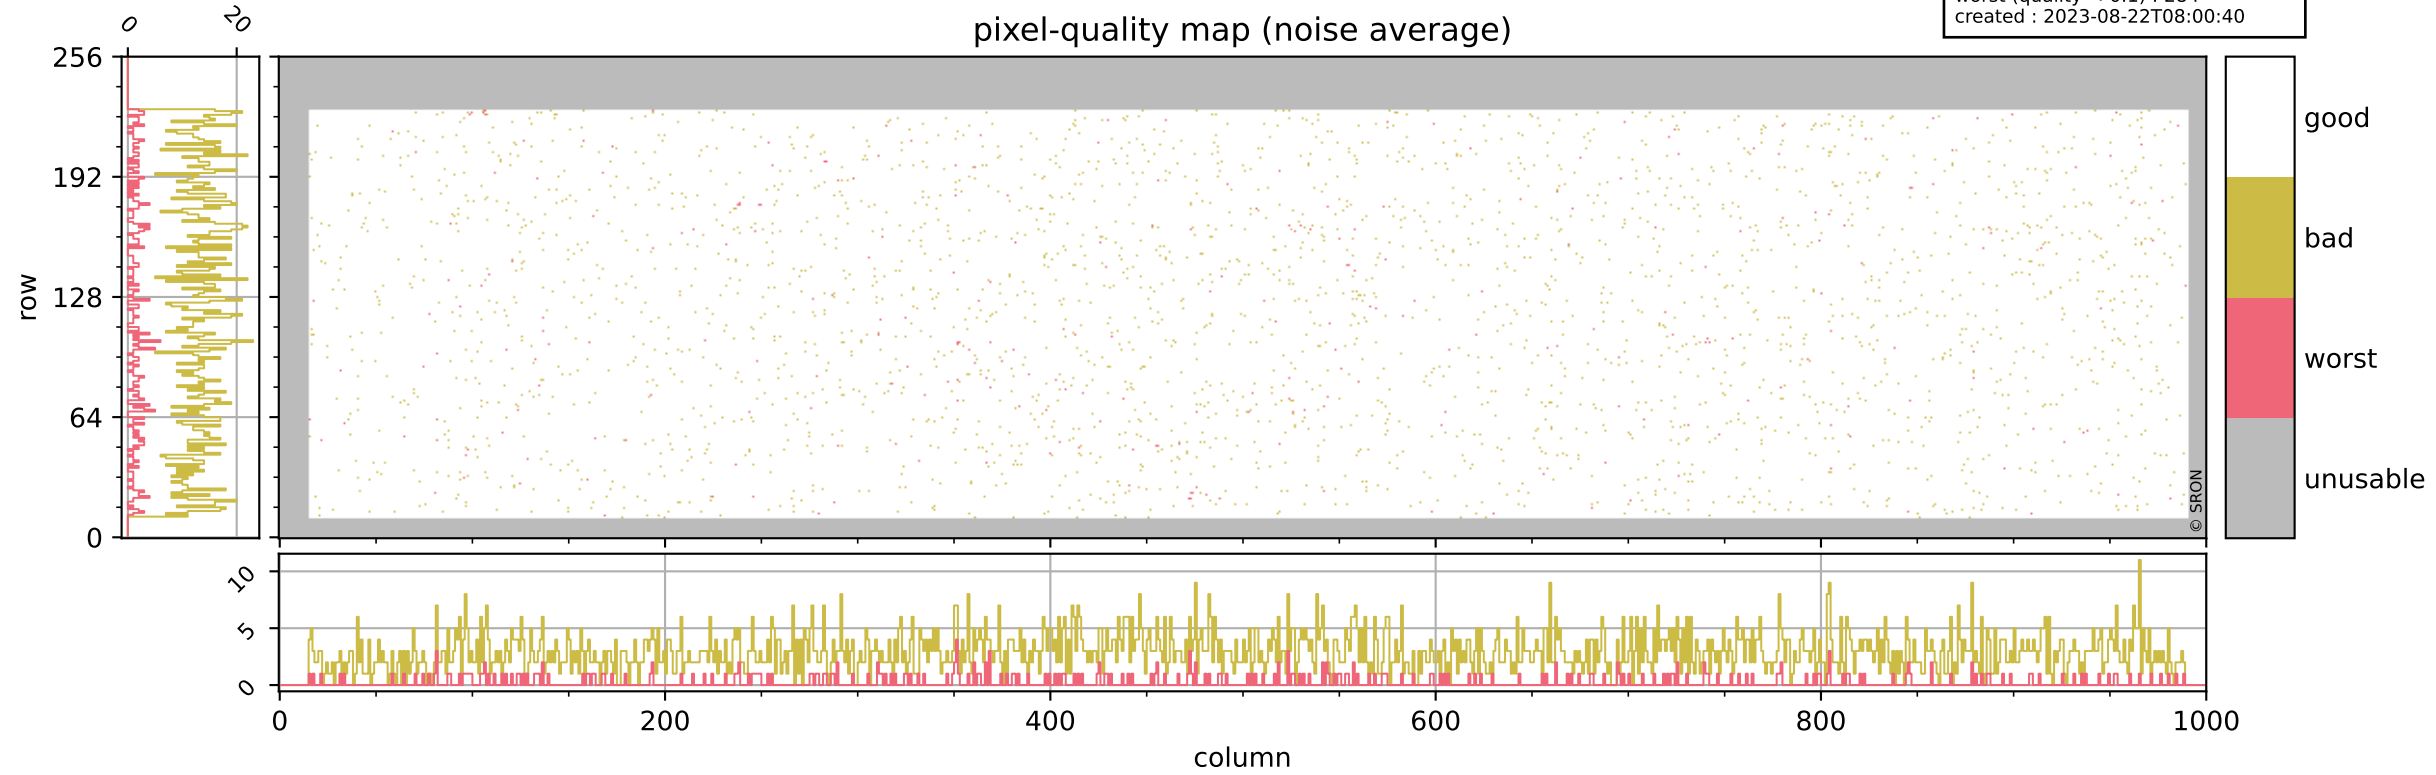

Tropomi SWIR pixel quality (official)

orbits : 18 in [10207, 10252]
coverage : 2019-10-03 / 2019-10-06
bad (quality < 0.8) : 292
worst (quality < 0.1) : 116
created : 2023-08-22T08:00:39

pixel-quality map (dark)

Tropomi SWIR pixel quality (official)

orbits : 18 in [10207, 10252]
coverage : 2019-10-03 / 2019-10-06
bad (quality < 0.8) : 2893
worst (quality < 0.1) : 284
created : 2023-08-22T08:00:40

pixel-quality map (noise average)

Tropomi SWIR pixel quality (official)

orbits : 18 in [10207, 10252]
coverage : 2019-10-03 / 2019-10-06
to good : 345
good to bad : 1090
to worst : 153
created : 2023-08-22T08:00:40

total quality compared with SWIR pixel-quality CKD

Tropomi SWIR pixel quality (official)

orbits : 18 in [10207, 10252]
coverage : 2019-10-03 / 2019-10-06
created : 2023-08-22T08:00:40

Histograms of pixel-quality

Tropomi SWIR pixel quality (official) ground-tracks of Sentinel-5P