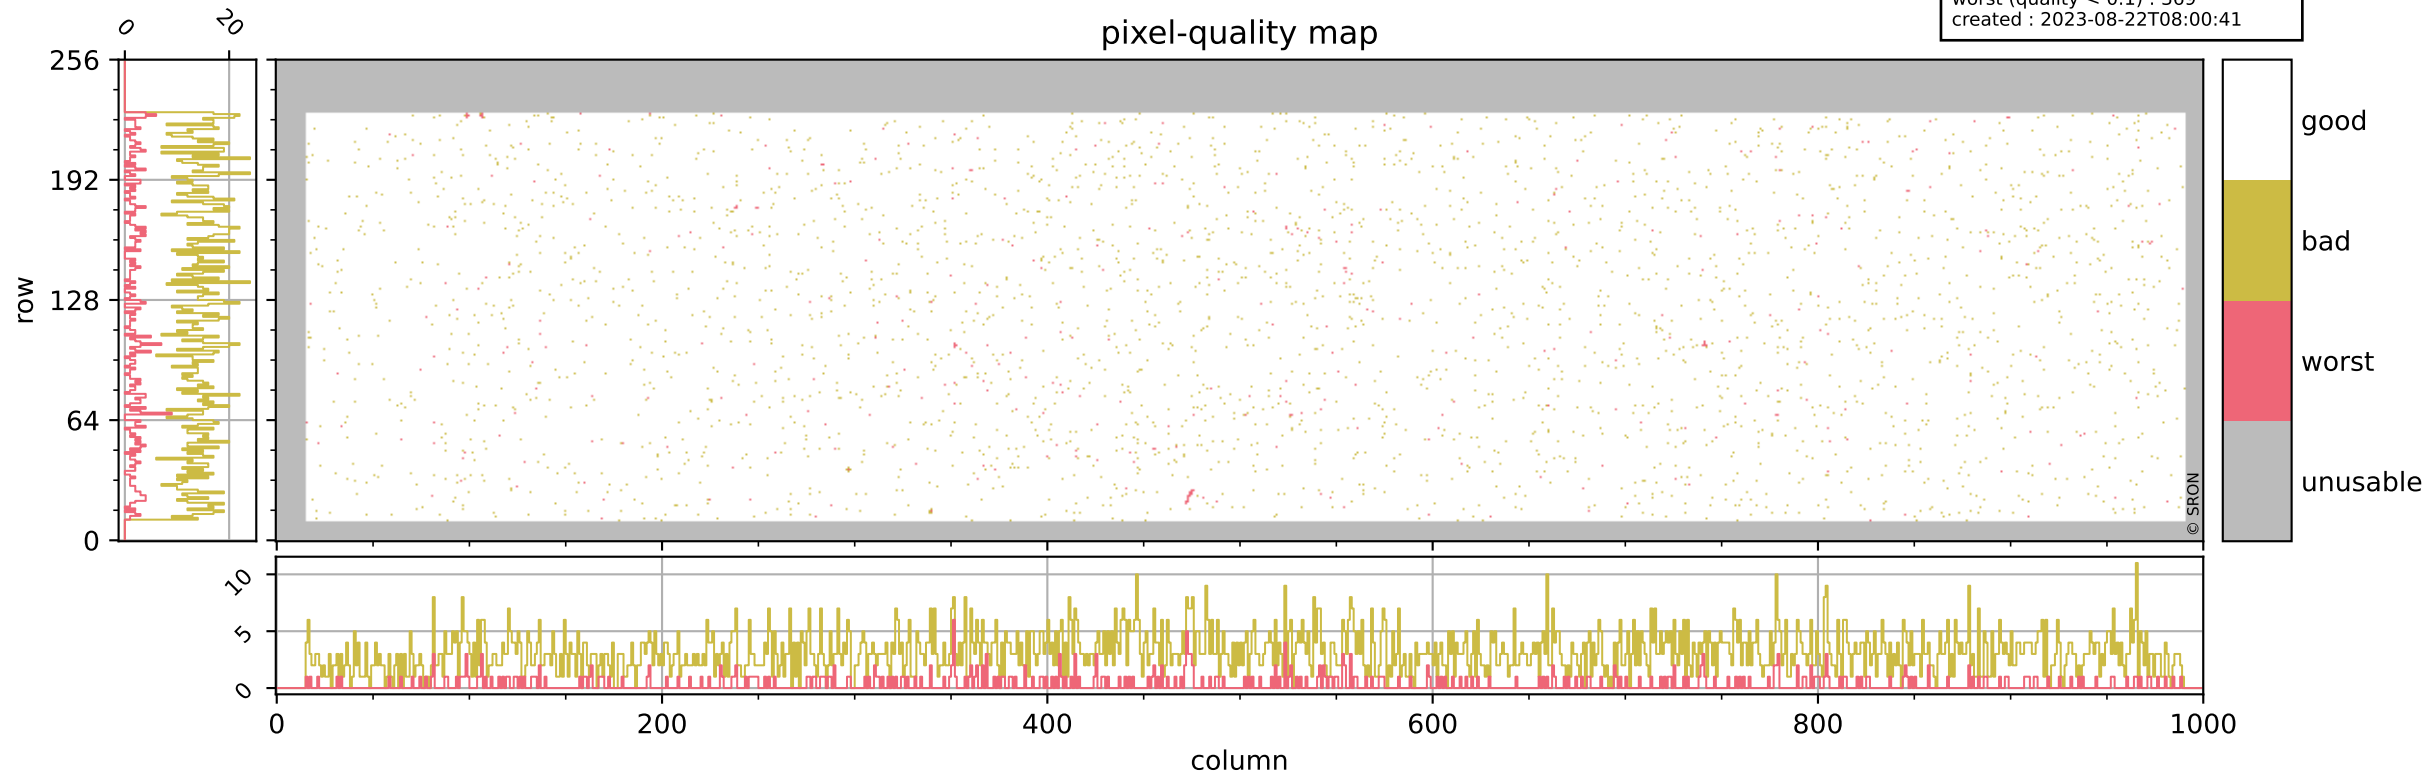

Tropomi SWIR pixel quality (official)

orbits : 19 in [10222, 10267]
coverage : 2019-10-04 / 2019-10-07
bad (quality < 0.8) : 3134
worst (quality < 0.1) : 369
created : 2023-08-22T08:00:41

pixel-quality map

Tropomi SWIR pixel quality (official)

orbits : 19 in [10222, 10267]
coverage : 2019-10-04 / 2019-10-07
bad (quality < 0.8) : 291
worst (quality < 0.1) : 115
created : 2023-08-22T08:00:42

Tropomi SWIR pixel quality (official)

orbits : 19 in [10222, 10267]
coverage : 2019-10-04 / 2019-10-07
bad (quality < 0.8) : 2874
worst (quality < 0.1) : 291
created : 2023-08-22T08:00:42

pixel-quality map (noise average)

Tropomi SWIR pixel quality (official)

orbits : 19 in [10222, 10267]
coverage : 2019-10-04 / 2019-10-07
to good : 344
good to bad : 1070
to worst : 158
created : 2023-08-22T08:00:42

total quality compared with SWIR pixel-quality CKD

Tropomi SWIR pixel quality (official)