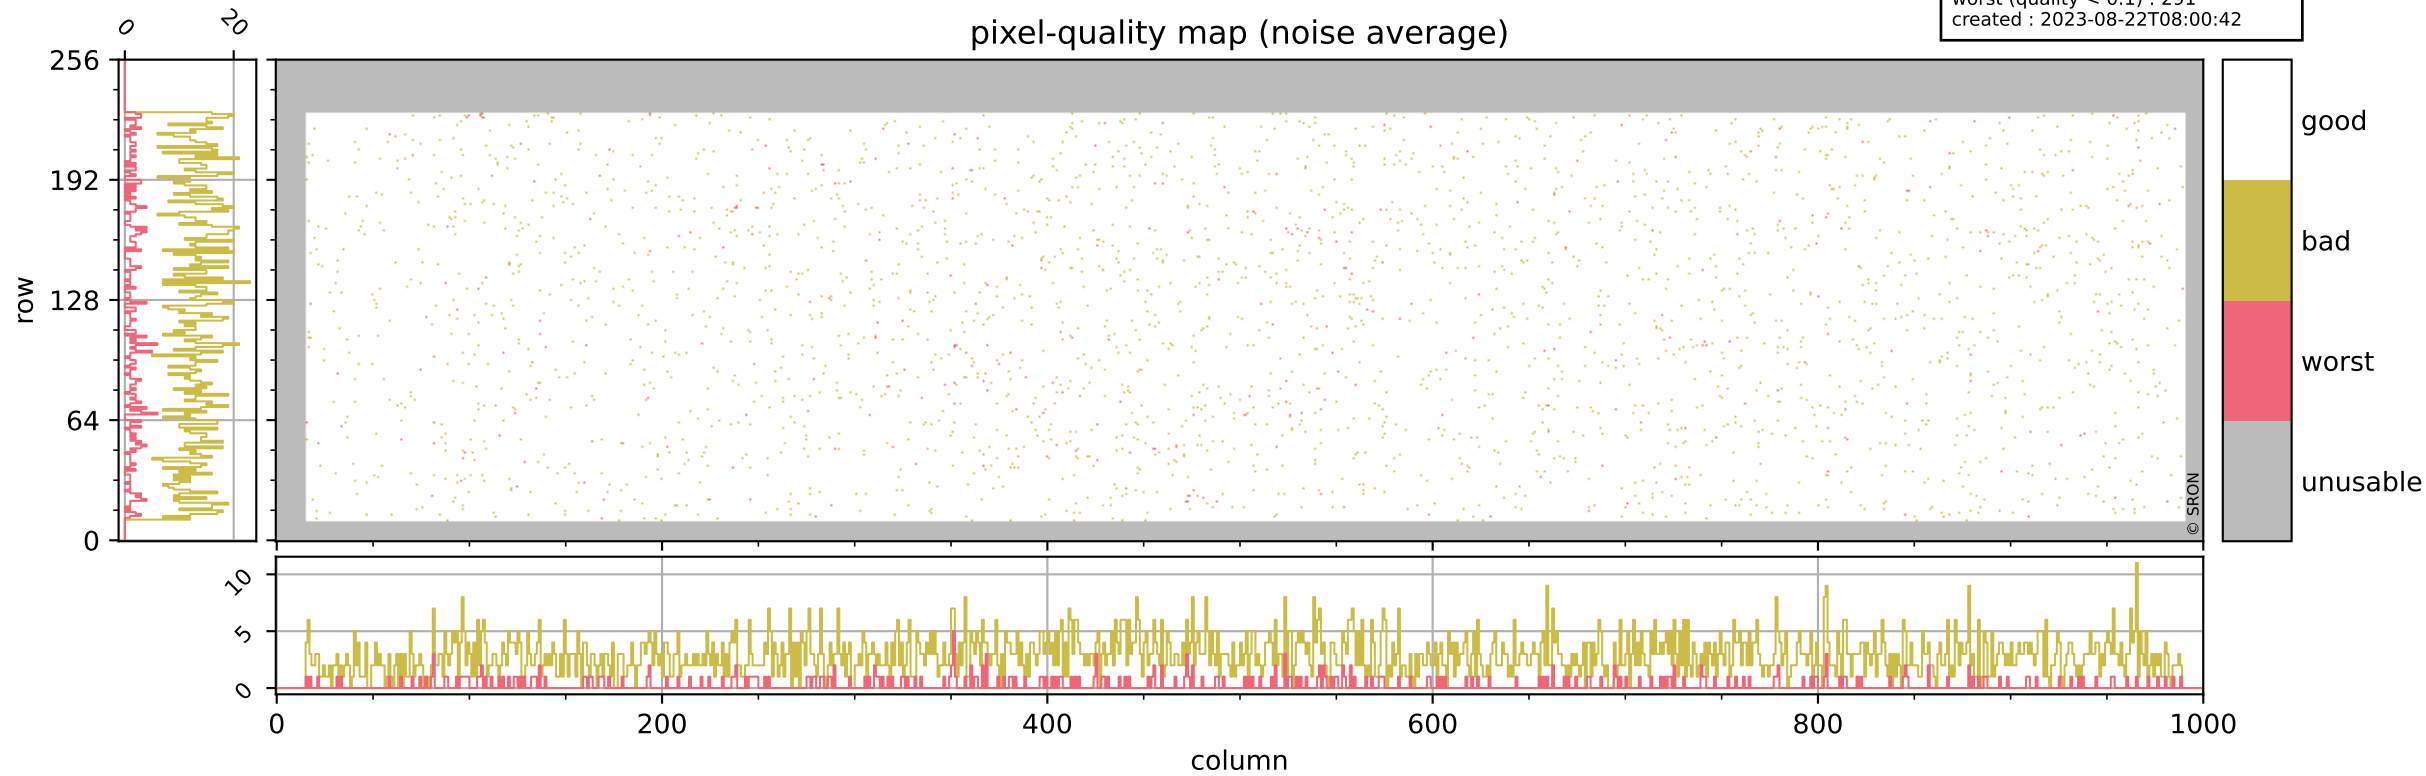

Tropomi SWIR pixel quality (official)

orbits : 19 in [10222, 10267]
coverage : 2019-10-04 / 2019-10-07
bad (quality < 0.8) : 291
worst (quality < 0.1) : 115
created : 2023-08-22T08:00:42

Tropomi SWIR pixel quality (official)

orbits : 19 in [10222, 10267]
coverage : 2019-10-04 / 2019-10-07
bad (quality < 0.8) : 2874
worst (quality < 0.1) : 291
created : 2023-08-22T08:00:42

pixel-quality map (noise average)

Tropomi SWIR pixel quality (official)

orbits : 19 in [10222, 10267]
coverage : 2019-10-04 / 2019-10-07
to good : 344
good to bad : 1070
to worst : 158
created : 2023-08-22T08:00:42

total quality compared with SWIR pixel-quality CKD

Tropomi SWIR pixel quality (official)

orbits : 19 in [10222, 10267]
coverage : 2019-10-04 / 2019-10-07
created : 2023-08-22T08:00:42

Histograms of pixel-quality

Tropomi SWIR pixel quality (official) ground-tracks of Sentinel-5P

orbits : 19 in [10222, 10267]
coverage : 2019-10-04 / 2019-10-07
created : 2023-08-22T08:00:43