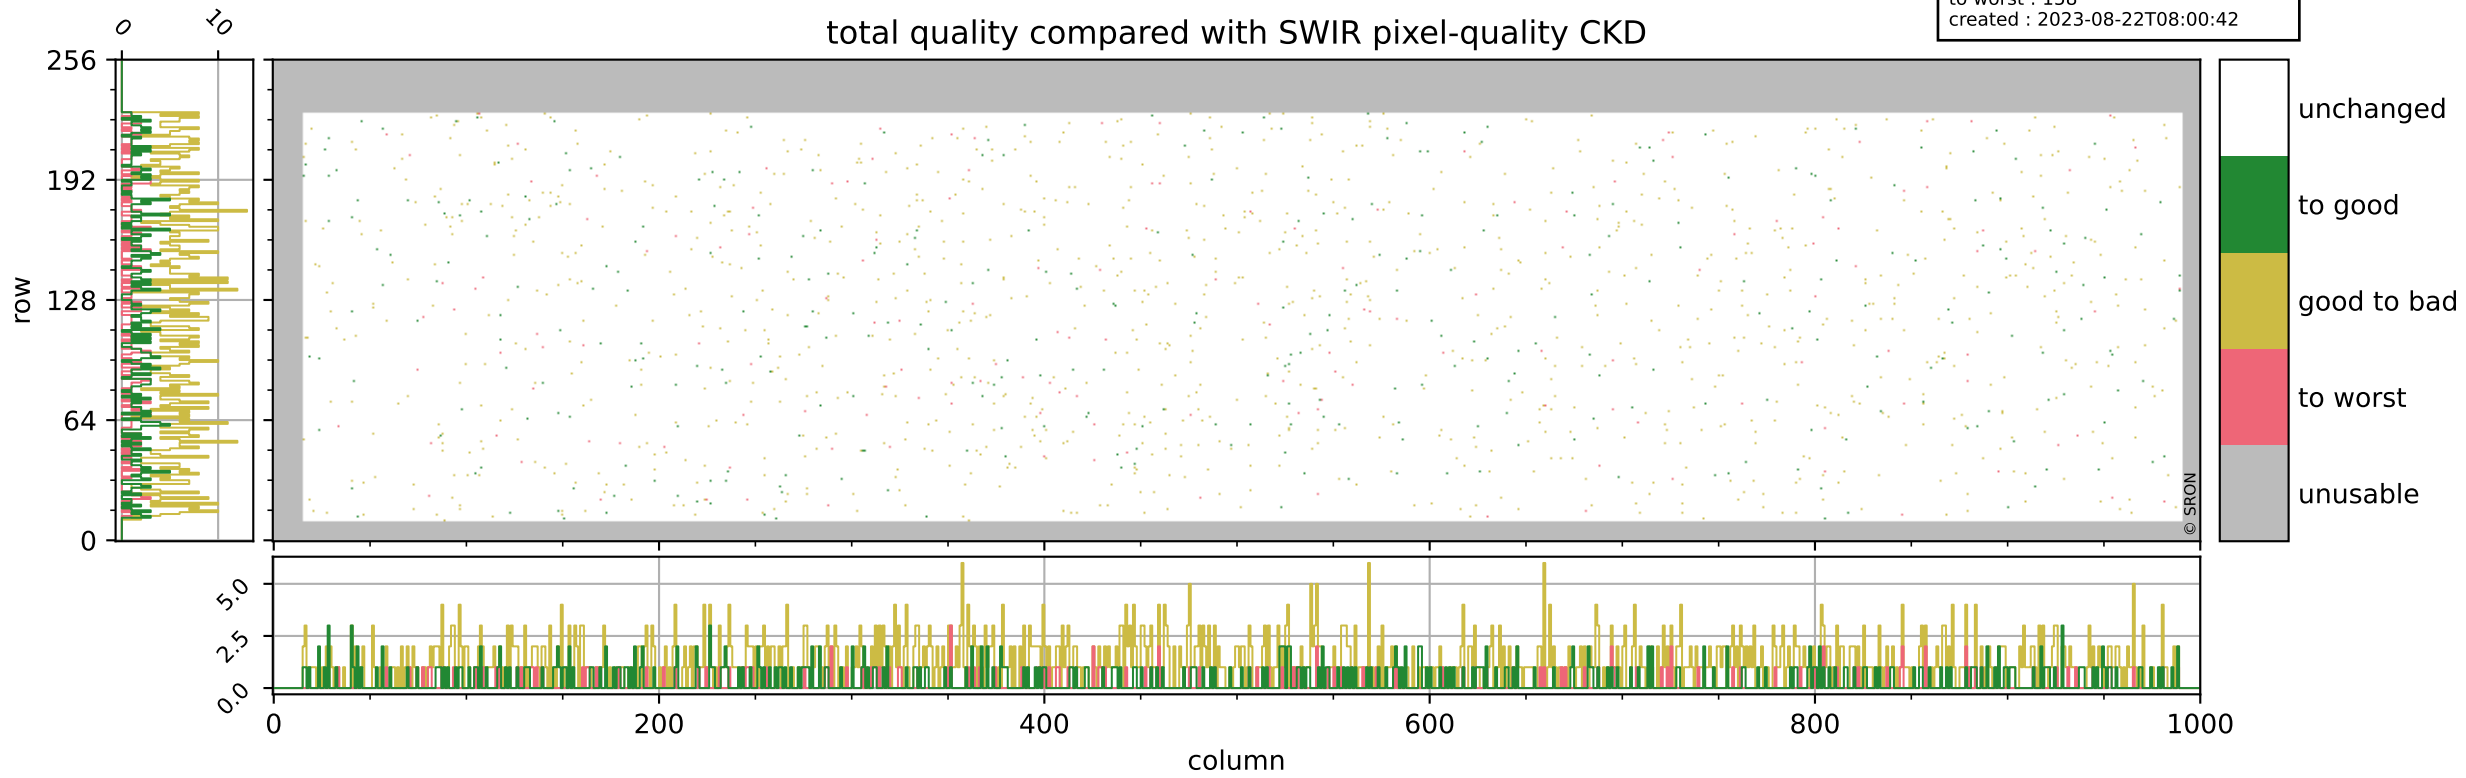

Tropomi SWIR pixel quality (official)

orbits : 19 in [10222, 10267]
coverage : 2019-10-04 / 2019-10-07
bad (quality < 0.8) : 291
worst (quality < 0.1) : 115
created : 2023-08-22T08:00:42

Tropomi SWIR pixel quality (official)

orbits : 19 in [10222, 10267]
coverage : 2019-10-04 / 2019-10-07
bad (quality < 0.8) : 2874
worst (quality < 0.1) : 291
created : 2023-08-22T08:00:42

pixel-quality map (noise average)

Tropomi SWIR pixel quality (official)

orbits : 19 in [10222, 10267]
coverage : 2019-10-04 / 2019-10-07
to good : 344
good to bad : 1070
to worst : 158
created : 2023-08-22T08:00:42

total quality compared with SWIR pixel-quality CKD

Tropomi SWIR pixel quality (official)

orbits : 19 in [10222, 10267]
coverage : 2019-10-04 / 2019-10-07
created : 2023-08-22T08:00:42

Histograms of pixel-quality

Tropomi SWIR pixel quality (official) ground-tracks of Sentinel-5P

orbits : 19 in [10222, 10267]
coverage : 2019-10-04 / 2019-10-07
created : 2023-08-22T08:00:43