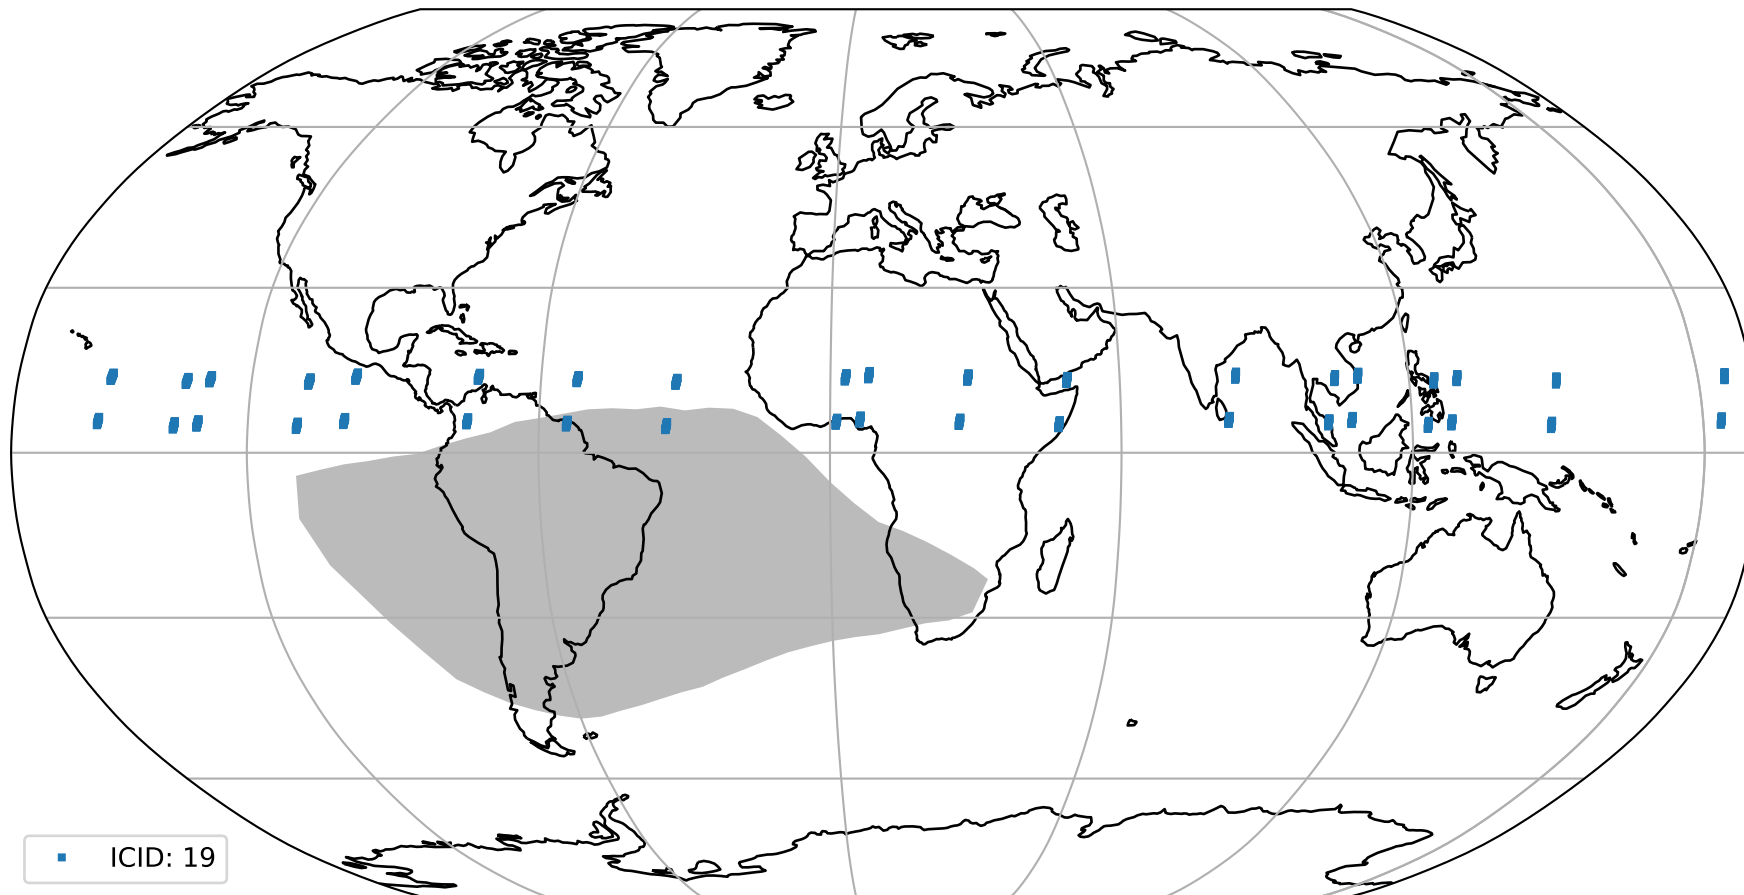

orbits : 19 in [10222, 10267]
coverage : 2019-10-04 / 2019-10-07
bad (quality < 0.8) : 2874
worst (quality < 0.1) : 291
created : 2023-08-22T08:00:42

pixel-quality map (noise average)

Tropomi SWIR pixel quality (official)

orbits : 19 in [10222, 10267]
coverage : 2019-10-04 / 2019-10-07
to good : 344
good to bad : 1070
to worst : 158
created : 2023-08-22T08:00:42

total quality compared with SWIR pixel-quality CKD

Tropomi SWIR pixel quality (official)

orbits : 19 in [10222, 10267]
coverage : 2019-10-04 / 2019-10-07
created : 2023-08-22T08:00:42

Histograms of pixel-quality

Tropomi SWIR pixel quality (official) ground-tracks of Sentinel-5P

orbits : 19 in [10222, 10267]
coverage : 2019-10-04 / 2019-10-07
created : 2023-08-22T08:00:43

Tropomi SWIR pixel quality (official)

orbits : [2827, 10267]
coverage : 2018-04-30 / 2019-10-07
created : 2023-08-22T08:00:43

trend of pixel quality & temperatures