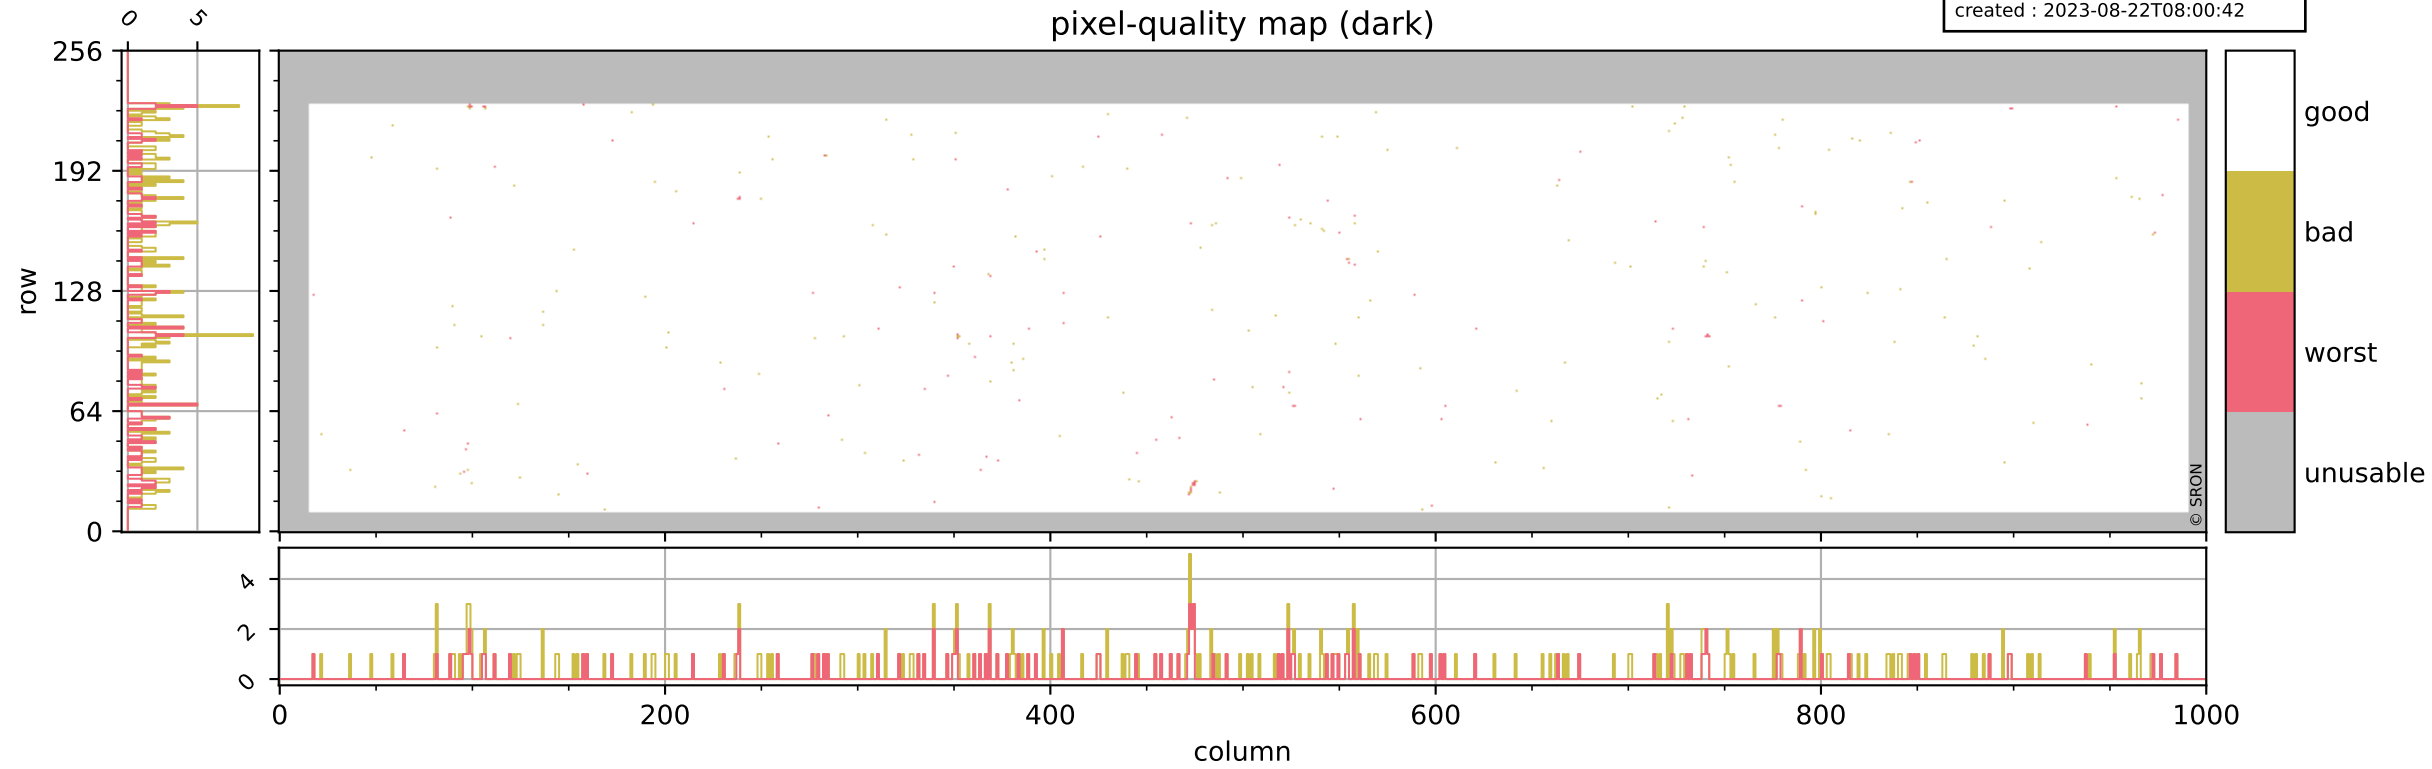

Tropomi SWIR pixel quality (official)

orbits : 19 in [10222, 10267]
coverage : 2019-10-04 / 2019-10-07
bad (quality < 0.8) : 3134
worst (quality < 0.1) : 369
created : 2023-08-22T08:00:41

pixel-quality map

Tropomi SWIR pixel quality (official)

orbits : 19 in [10222, 10267]
coverage : 2019-10-04 / 2019-10-07
bad (quality < 0.8) : 291
worst (quality < 0.1) : 115
created : 2023-08-22T08:00:42

Tropomi SWIR pixel quality (official)

orbits : 19 in [10222, 10267]
coverage : 2019-10-04 / 2019-10-07
bad (quality < 0.8) : 2874
worst (quality < 0.1) : 291
created : 2023-08-22T08:00:42

pixel-quality map (noise average)

Tropomi SWIR pixel quality (official)

orbits : 19 in [10222, 10267]
coverage : 2019-10-04 / 2019-10-07
to good : 344
good to bad : 1070
to worst : 158
created : 2023-08-22T08:00:42

total quality compared with SWIR pixel-quality CKD

Tropomi SWIR pixel quality (official)