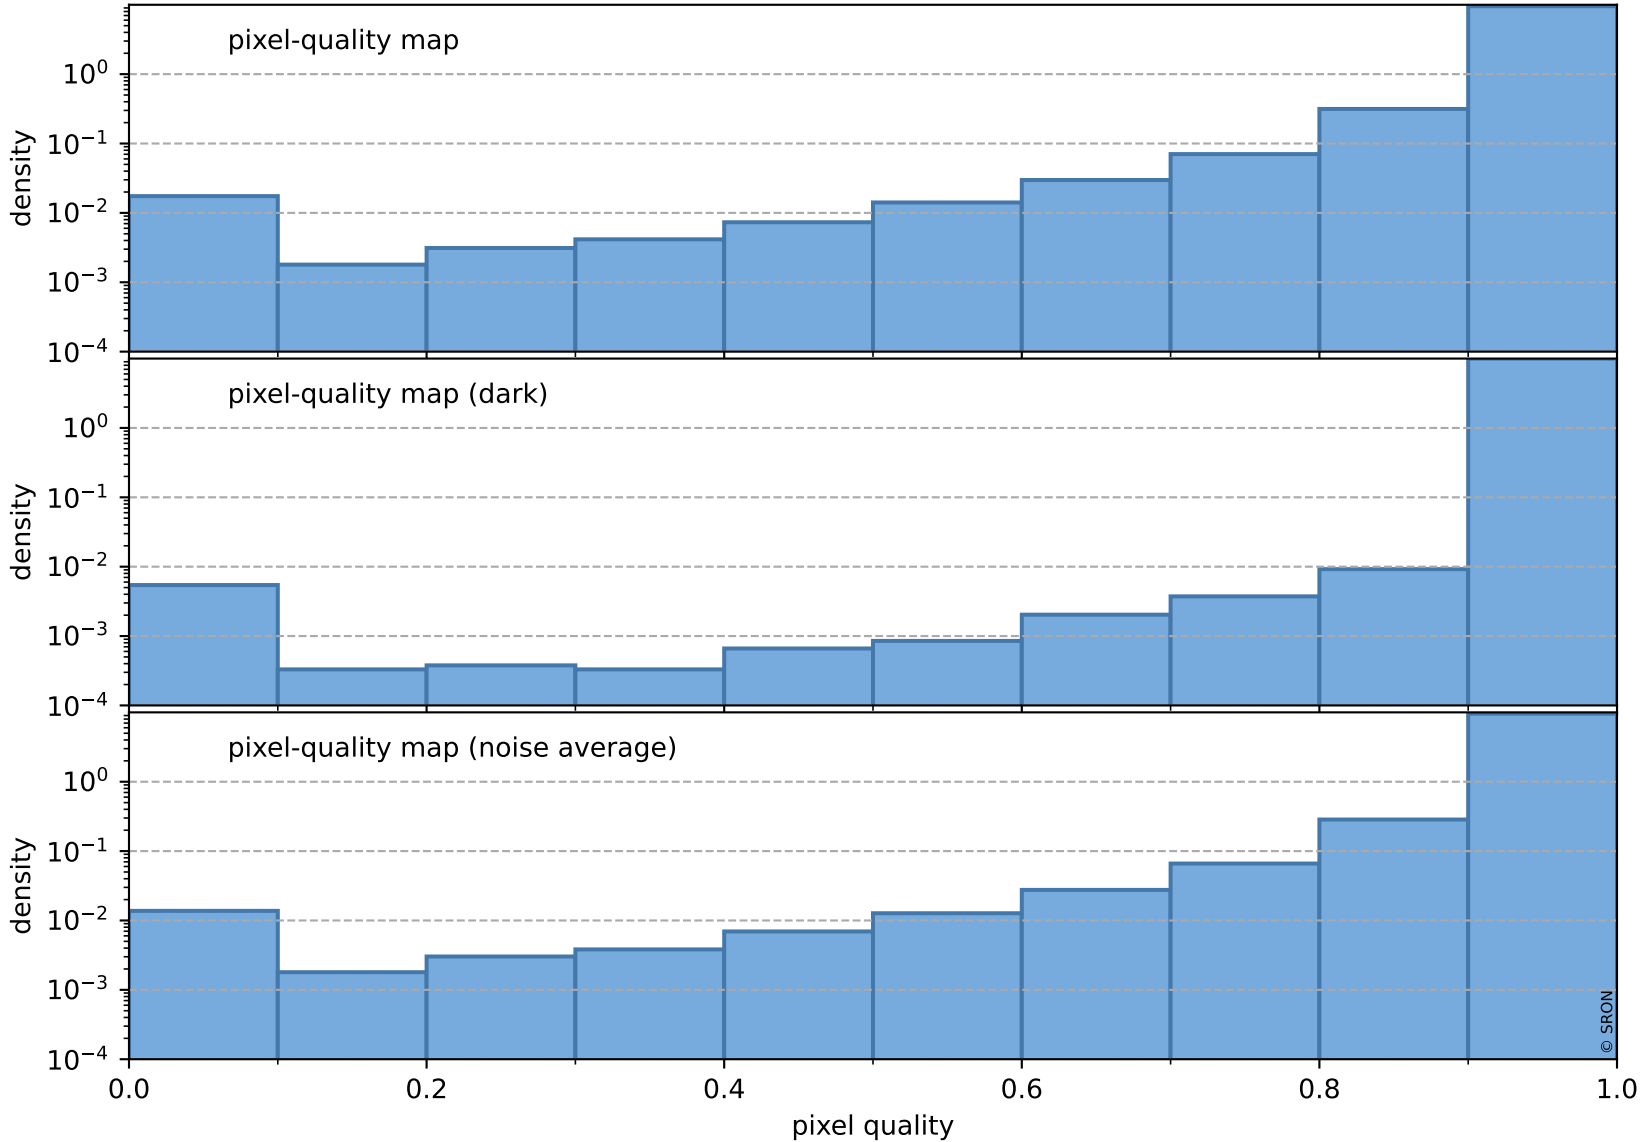

orbits : 19 in [10222, 10267]
coverage : 2019-10-04 / 2019-10-07
bad (quality < 0.8) : 2874
worst (quality < 0.1) : 291
created : 2023-08-22T08:00:42

pixel-quality map (noise average)

Tropomi SWIR pixel quality (official)

orbits : 19 in [10222, 10267]
coverage : 2019-10-04 / 2019-10-07
to good : 344
good to bad : 1070
to worst : 158
created : 2023-08-22T08:00:42

total quality compared with SWIR pixel-quality CKD

Tropomi SWIR pixel quality (official)

orbits : 19 in [10222, 10267]
coverage : 2019-10-04 / 2019-10-07
created : 2023-08-22T08:00:42

Histograms of pixel-quality

Tropomi SWIR pixel quality (official) ground-tracks of Sentinel-5P

orbits : 19 in [10222, 10267]
coverage : 2019-10-04 / 2019-10-07
created : 2023-08-22T08:00:43

Tropomi SWIR pixel quality (official)

orbits : [2827, 10267]
coverage : 2018-04-30 / 2019-10-07
created : 2023-08-22T08:00:43

trend of pixel quality & temperatures