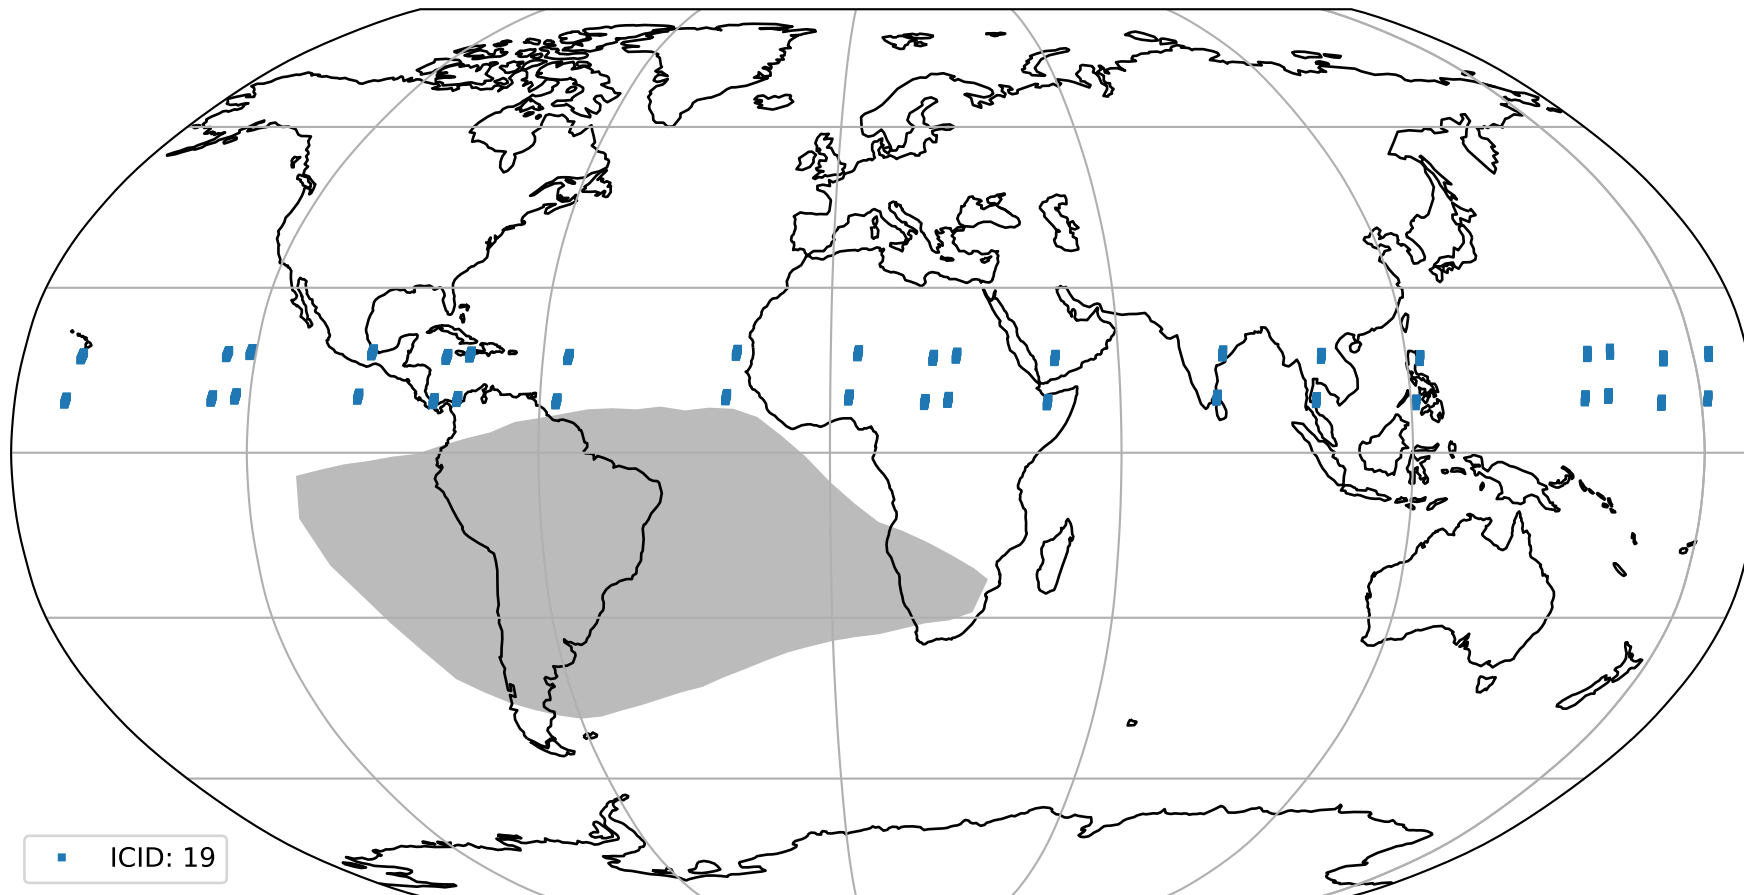

Tropomi SWIR pixel quality (official)

orbits : 19 in [10372, 10417]
coverage : 2019-10-14 / 2019-10-17
created : 2023-08-22T08:01:05

Histograms of pixel-quality

Tropomi SWIR pixel quality (official) ground-tracks of Sentinel-5P

orbits : 19 in [10372, 10417]
coverage : 2019-10-14 / 2019-10-17
created : 2023-08-22T08:01:05

Tropomi SWIR pixel quality (official)

orbits : [2827, 10417]
coverage : 2018-04-30 / 2019-10-17
created : 2023-08-22T08:01:06