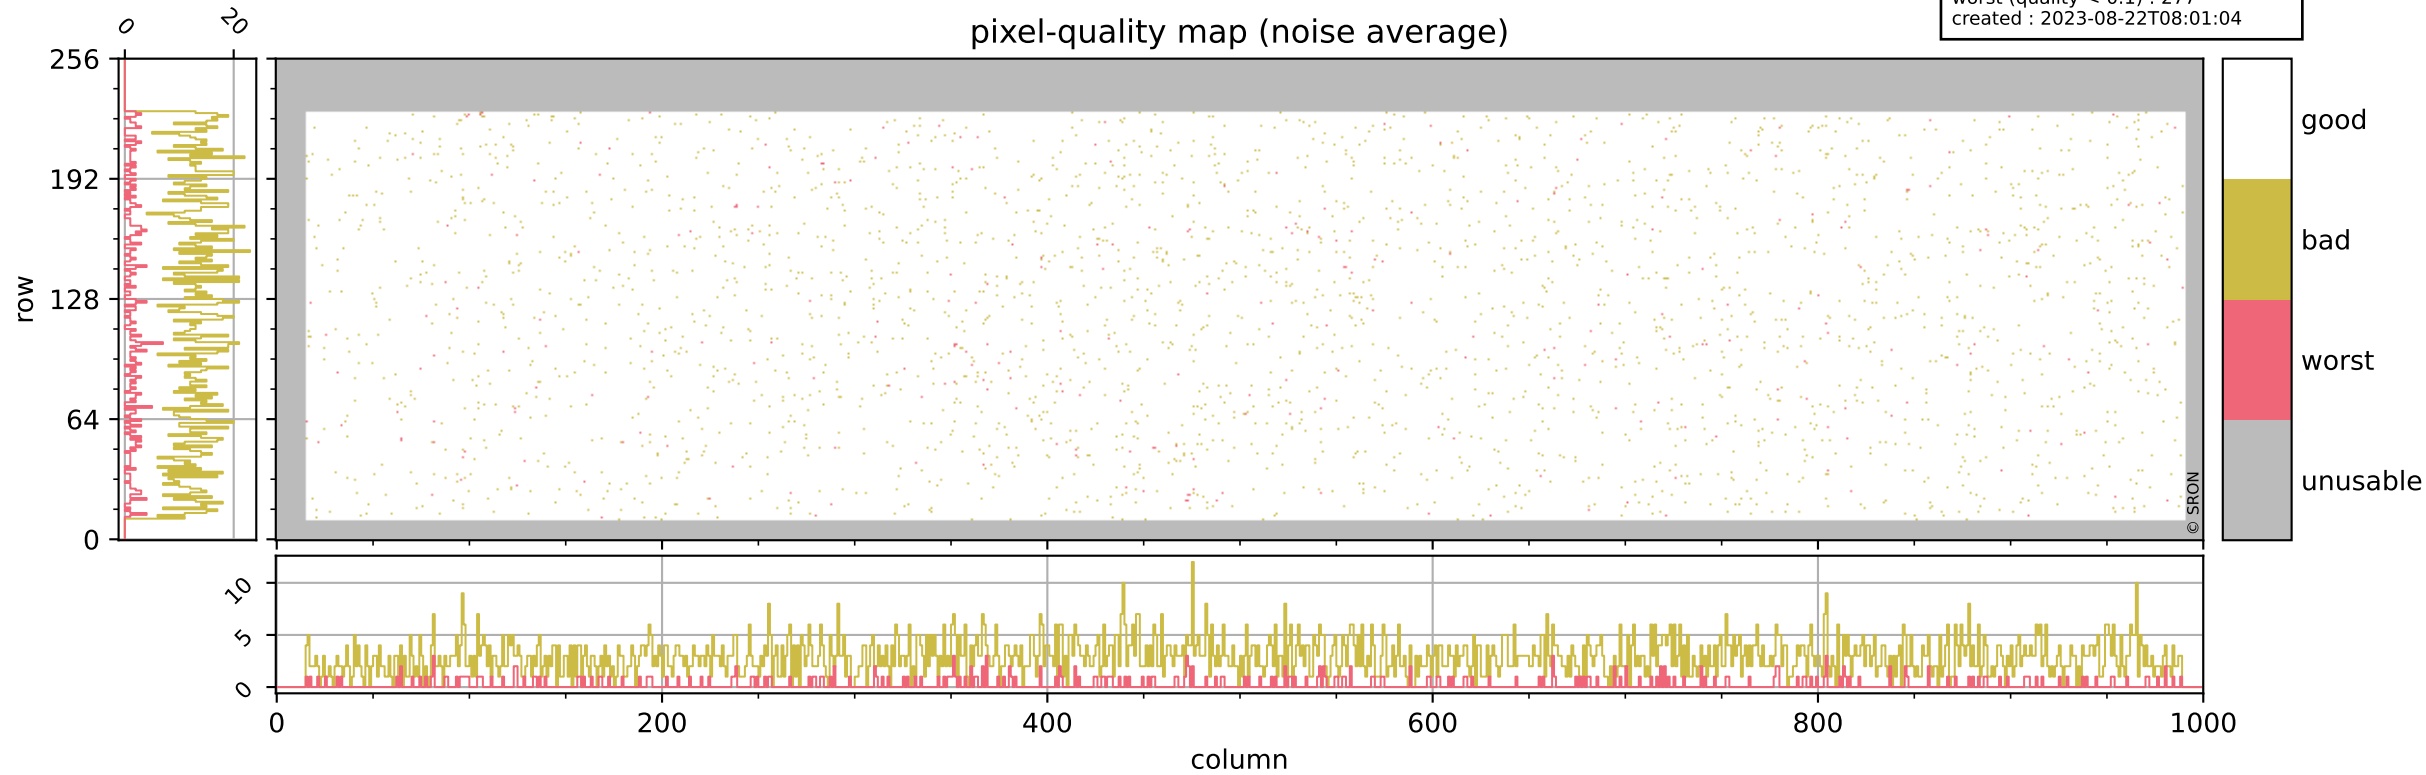

Tropomi SWIR pixel quality (official)

orbits : 19 in [10372, 10417]
coverage : 2019-10-14 / 2019-10-17
bad (quality < 0.8) : 292
worst (quality < 0.1) : 116
created : 2023-08-22T08:01:04

pixel-quality map (dark)

Tropomi SWIR pixel quality (official)

orbits : 19 in [10372, 10417]
coverage : 2019-10-14 / 2019-10-17
bad (quality < 0.8) : 2871
worst (quality < 0.1) : 277
created : 2023-08-22T08:01:04

pixel-quality map (noise average)

Tropomi SWIR pixel quality (official)

orbits : 19 in [10372, 10417]
coverage : 2019-10-14 / 2019-10-17
to good : 360
good to bad : 1084
to worst : 144
created : 2023-08-22T08:01:05

total quality compared with SWIR pixel-quality CKD

Tropomi SWIR pixel quality (official)

orbits : 19 in [10372, 10417]
coverage : 2019-10-14 / 2019-10-17
created : 2023-08-22T08:01:05

Histograms of pixel-quality

Tropomi SWIR pixel quality (official) ground-tracks of Sentinel-5P