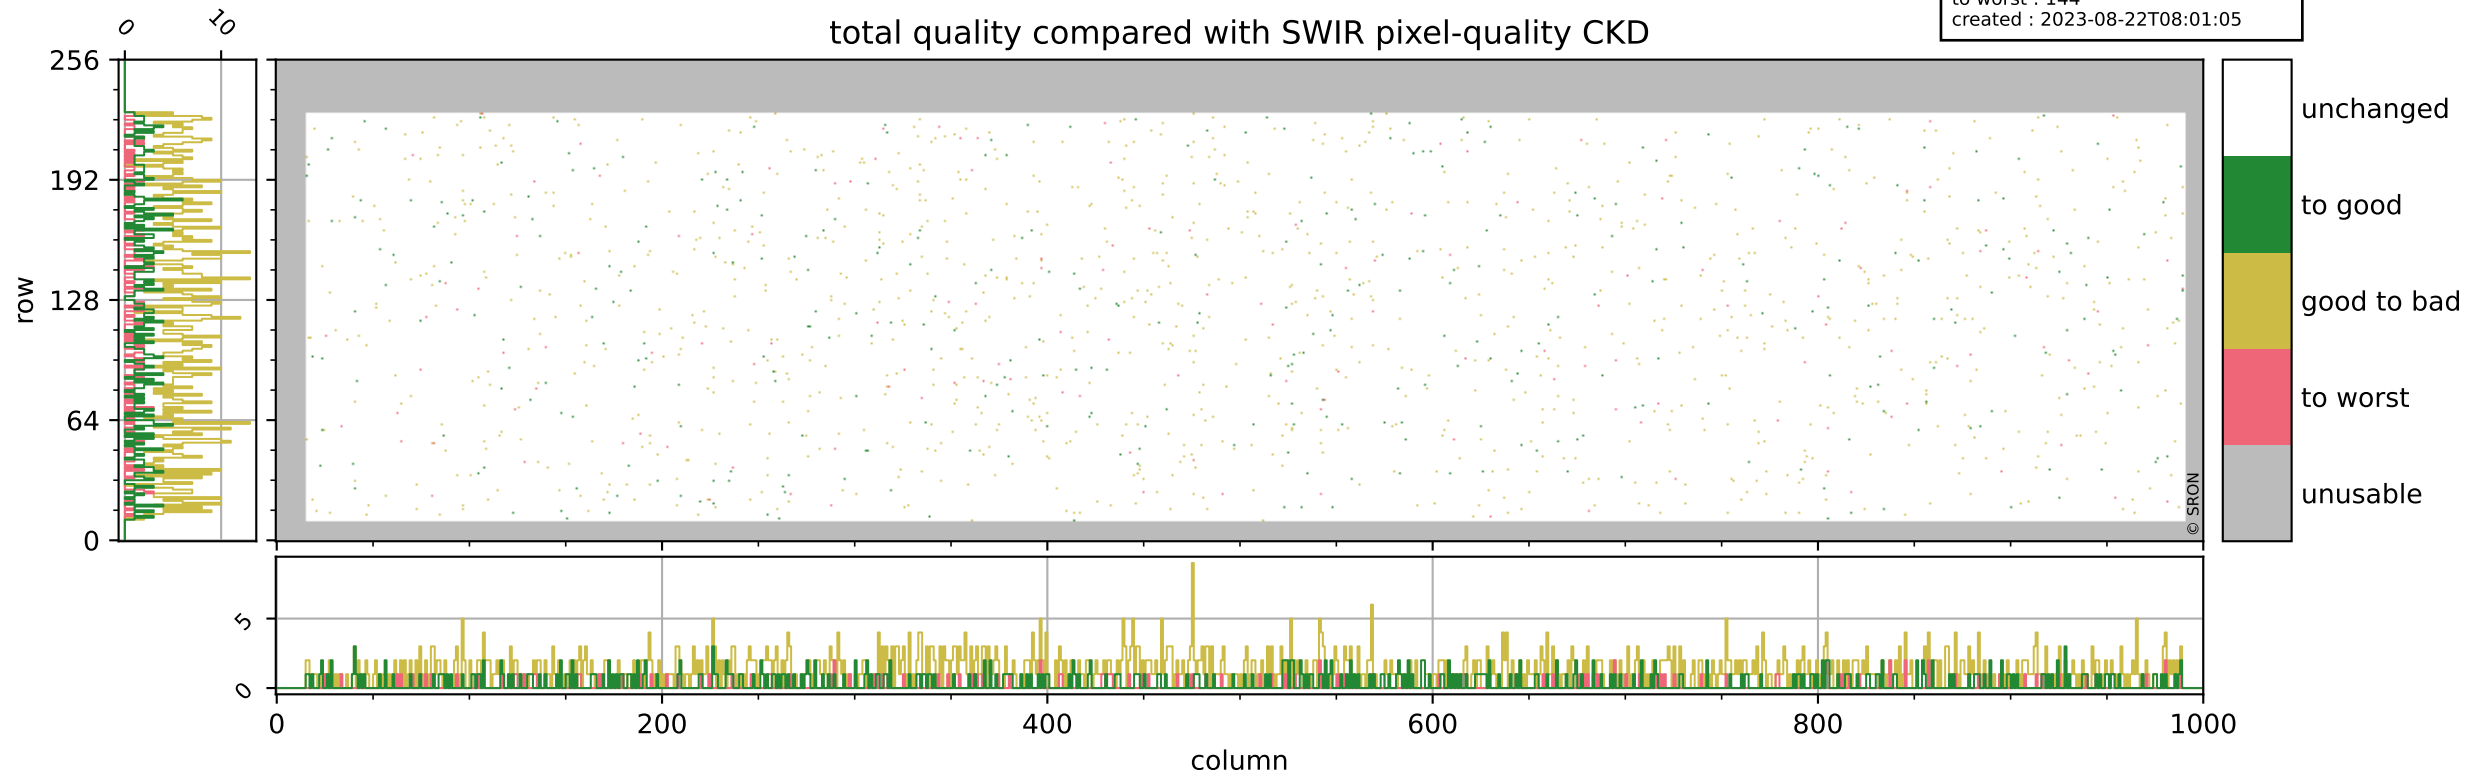

Tropomi SWIR pixel quality (official)

orbits : 19 in [10372, 10417]
coverage : 2019-10-14 / 2019-10-17
bad (quality < 0.8) : 2871
worst (quality < 0.1) : 277
created : 2023-08-22T08:01:04

pixel-quality map (noise average)

Tropomi SWIR pixel quality (official)

orbits : 19 in [10372, 10417]
coverage : 2019-10-14 / 2019-10-17
to good : 360
good to bad : 1084
to worst : 144
created : 2023-08-22T08:01:05

total quality compared with SWIR pixel-quality CKD

Tropomi SWIR pixel quality (official)

orbits : 19 in [10372, 10417]
coverage : 2019-10-14 / 2019-10-17
created : 2023-08-22T08:01:05

Histograms of pixel-quality

Tropomi SWIR pixel quality (official) ground-tracks of Sentinel-5P

orbits : 19 in [10372, 10417]
coverage : 2019-10-14 / 2019-10-17
created : 2023-08-22T08:01:05

Tropomi SWIR pixel quality (official)

orbits : [2827, 10417]
coverage : 2018-04-30 / 2019-10-17
created : 2023-08-22T08:01:06