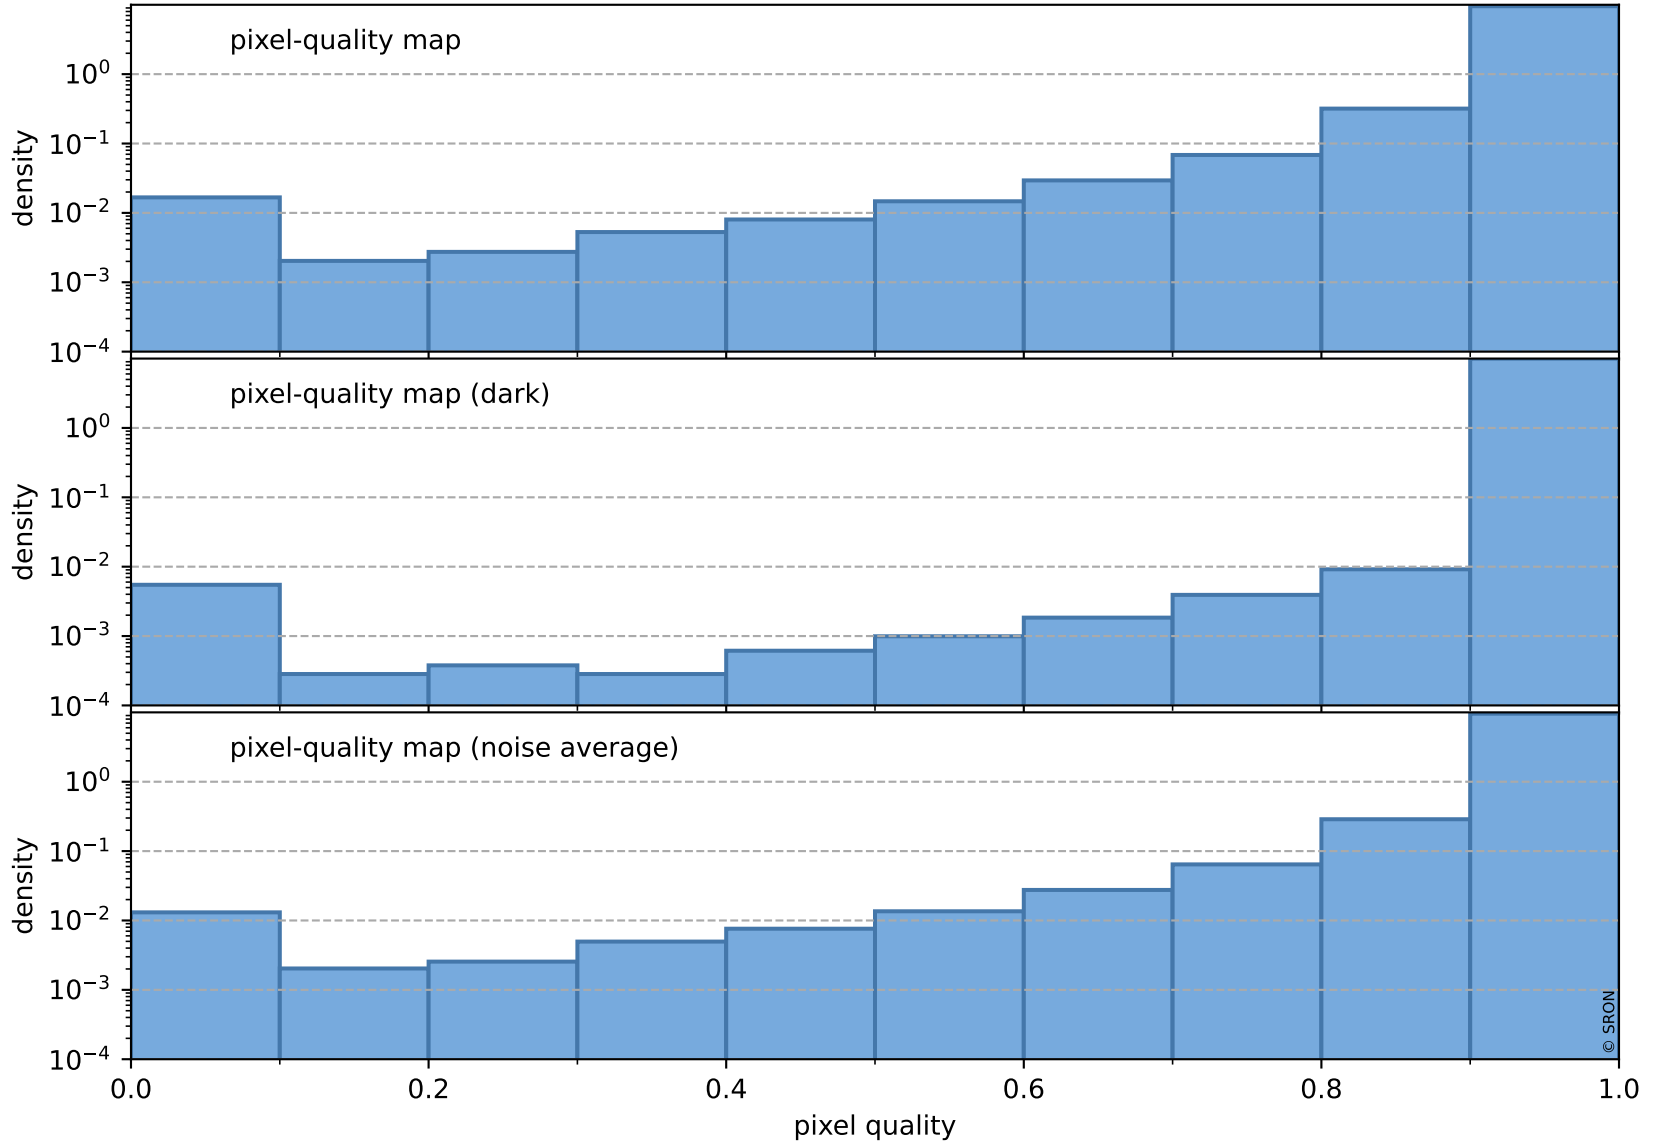

Tropomi SWIR pixel quality (official)

orbits : 19 in [10372, 10417]
coverage : 2019-10-14 / 2019-10-17
bad (quality < 0.8) : 2871
worst (quality < 0.1) : 277
created : 2023-08-22T08:01:04

pixel-quality map (noise average)

Tropomi SWIR pixel quality (official)

orbits : 19 in [10372, 10417]
coverage : 2019-10-14 / 2019-10-17
to good : 360
good to bad : 1084
to worst : 144
created : 2023-08-22T08:01:05

total quality compared with SWIR pixel-quality CKD

Tropomi SWIR pixel quality (official)

orbits : 19 in [10372, 10417]
coverage : 2019-10-14 / 2019-10-17
created : 2023-08-22T08:01:05

Histograms of pixel-quality

Tropomi SWIR pixel quality (official) ground-tracks of Sentinel-5P

orbits : 19 in [10372, 10417]
coverage : 2019-10-14 / 2019-10-17
created : 2023-08-22T08:01:05

Tropomi SWIR pixel quality (official)

orbits : [2827, 10417]
coverage : 2018-04-30 / 2019-10-17
created : 2023-08-22T08:01:06