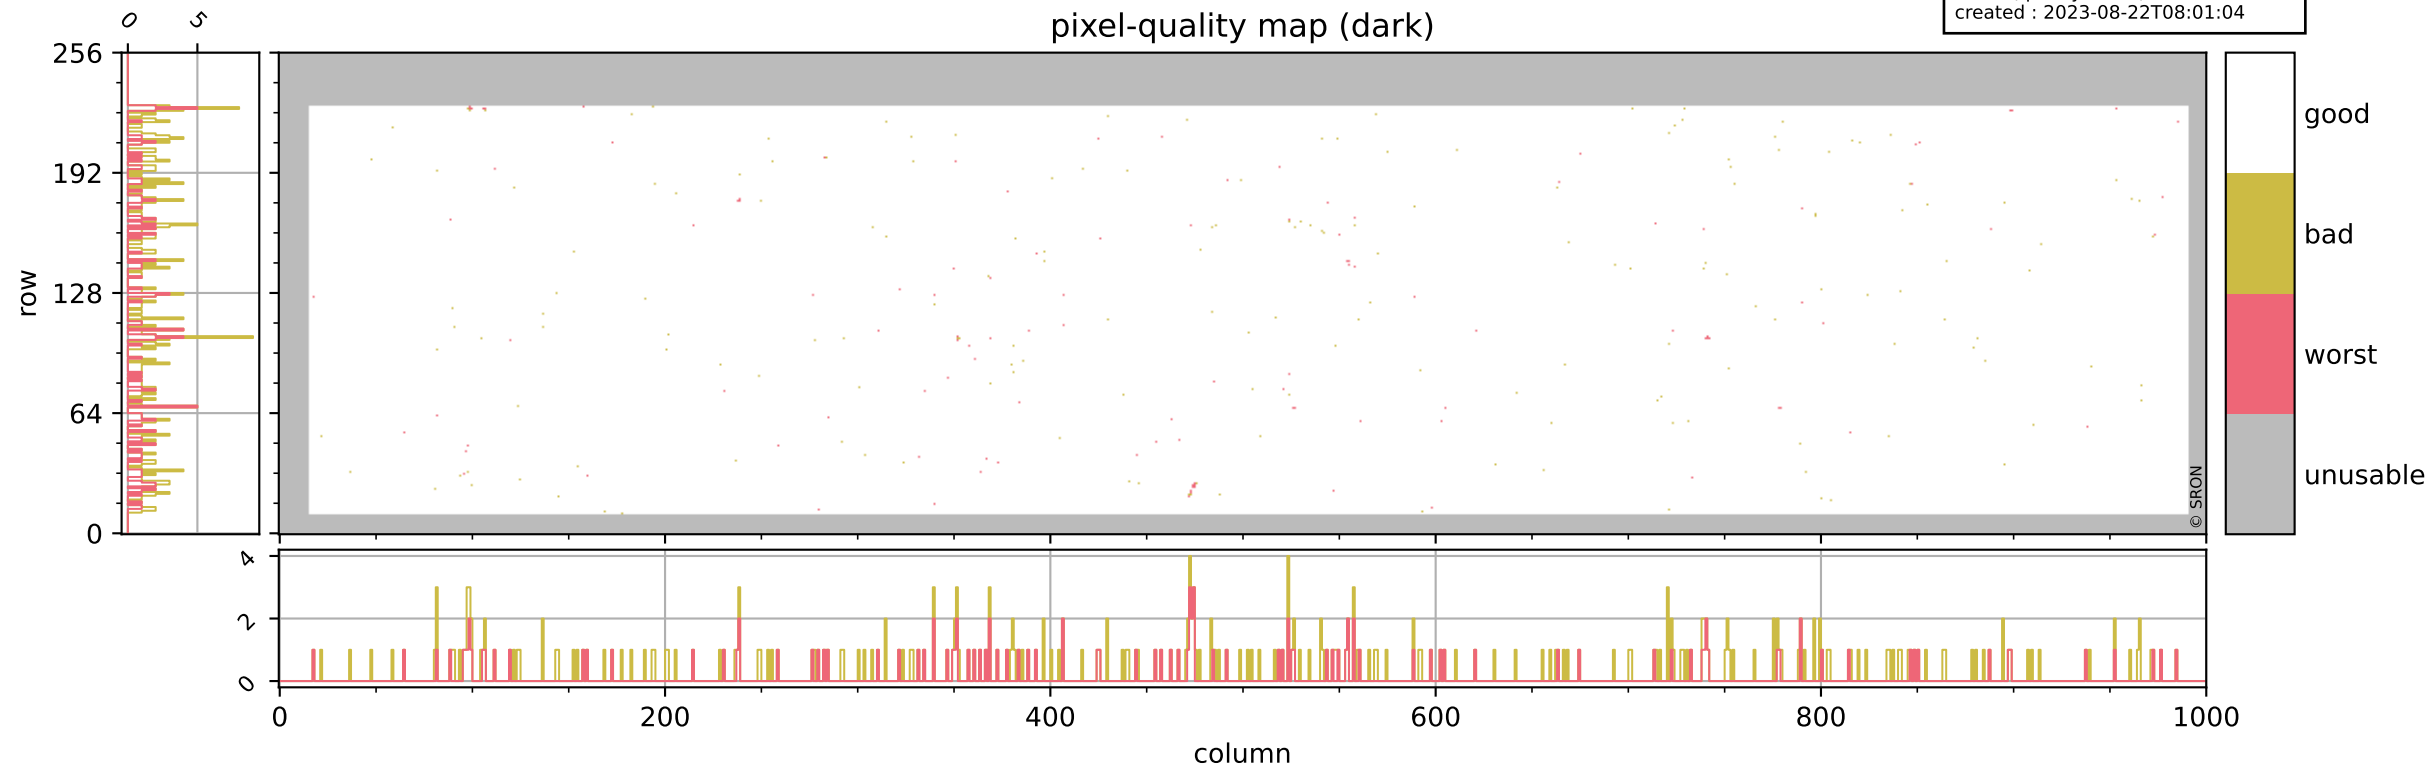

Tropomi SWIR pixel quality (official)

orbits : 19 in [10372, 10417]
coverage : 2019-10-14 / 2019-10-17
bad (quality < 0.8) : 3117
worst (quality < 0.1) : 354
created : 2023-08-22T08:01:04

pixel-quality map

Tropomi SWIR pixel quality (official)

orbits : 19 in [10372, 10417]
coverage : 2019-10-14 / 2019-10-17
bad (quality < 0.8) : 292
worst (quality < 0.1) : 116
created : 2023-08-22T08:01:04

pixel-quality map (dark)

Tropomi SWIR pixel quality (official)

orbits : 19 in [10372, 10417]
coverage : 2019-10-14 / 2019-10-17
bad (quality < 0.8) : 2871
worst (quality < 0.1) : 277
created : 2023-08-22T08:01:04

pixel-quality map (noise average)

Tropomi SWIR pixel quality (official)

orbits : 19 in [10372, 10417]
coverage : 2019-10-14 / 2019-10-17
to good : 360
good to bad : 1084
to worst : 144
created : 2023-08-22T08:01:05

total quality compared with SWIR pixel-quality CKD