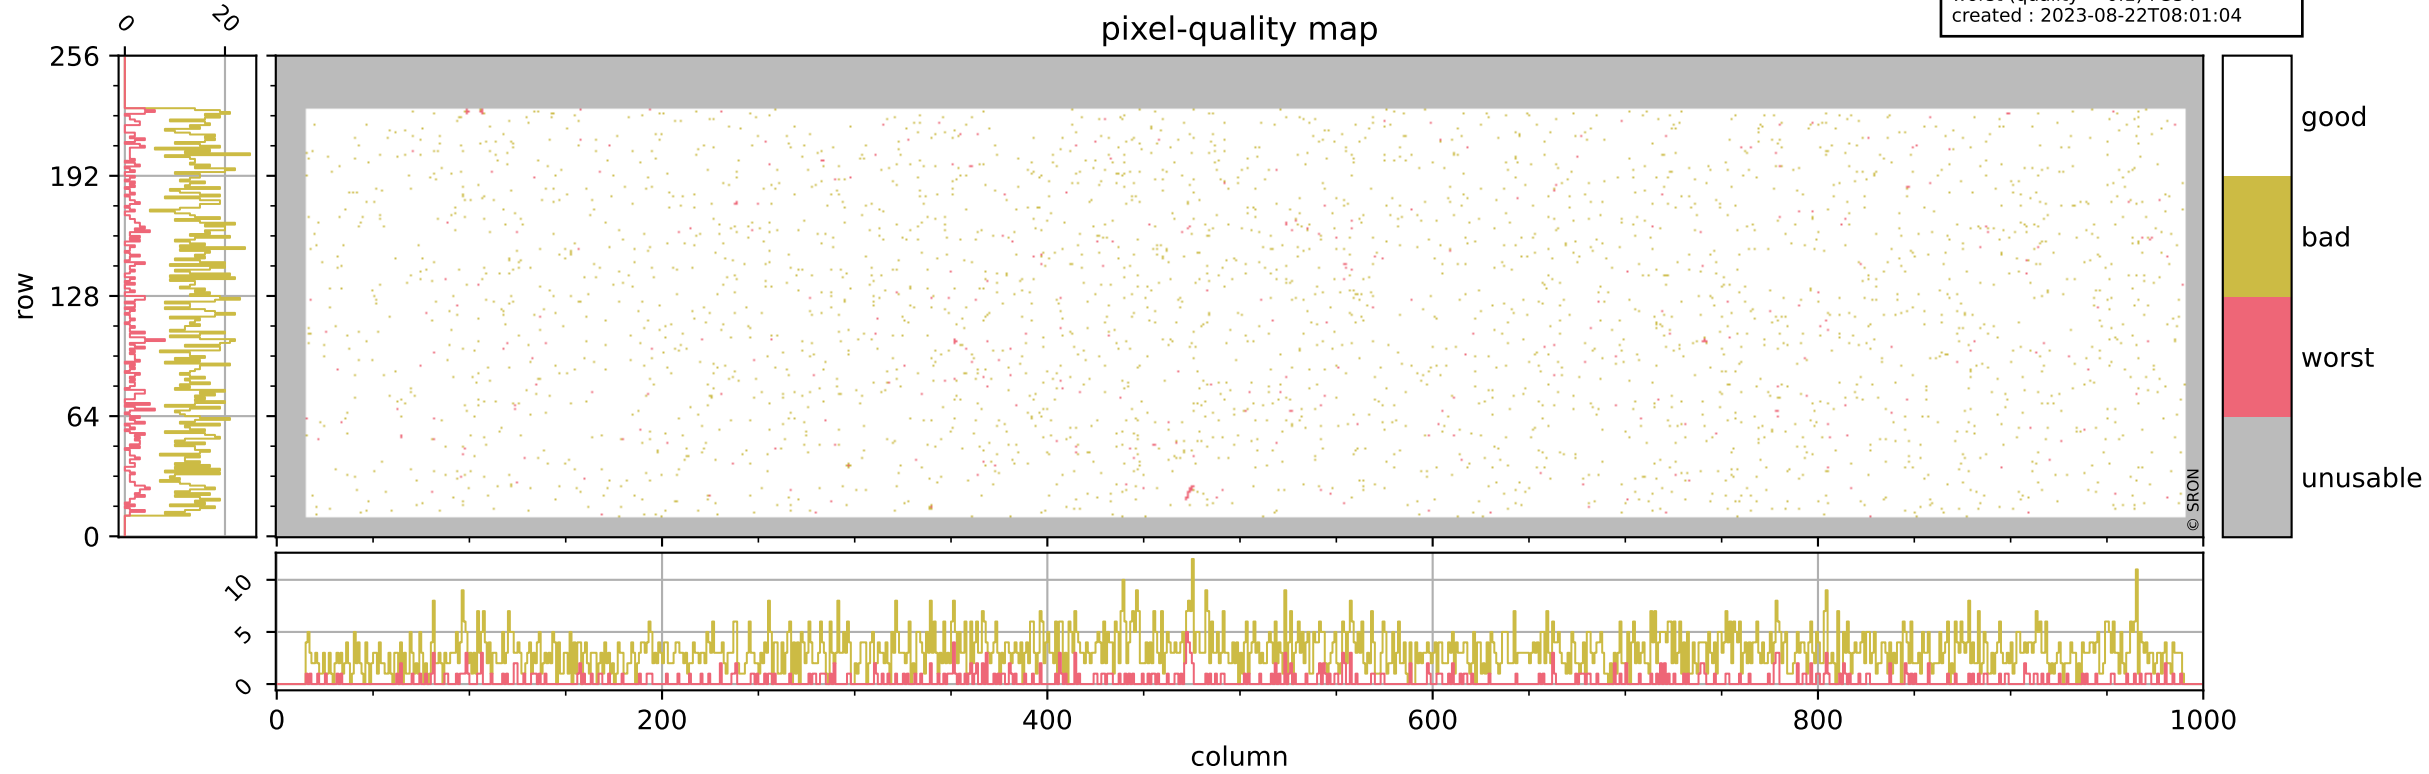

Tropomi SWIR pixel quality (official)

orbits : 19 in [10372, 10417]
coverage : 2019-10-14 / 2019-10-17
bad (quality < 0.8) : 3117
worst (quality < 0.1) : 354
created : 2023-08-22T08:01:04

pixel-quality map

Tropomi SWIR pixel quality (official)

orbits : 19 in [10372, 10417]
coverage : 2019-10-14 / 2019-10-17
bad (quality < 0.8) : 292
worst (quality < 0.1) : 116
created : 2023-08-22T08:01:04

pixel-quality map (dark)

Tropomi SWIR pixel quality (official)

orbits : 19 in [10372, 10417]
coverage : 2019-10-14 / 2019-10-17
bad (quality < 0.8) : 2871
worst (quality < 0.1) : 277
created : 2023-08-22T08:01:04

pixel-quality map (noise average)

Tropomi SWIR pixel quality (official)

orbits : 19 in [10372, 10417]
coverage : 2019-10-14 / 2019-10-17
to good : 360
good to bad : 1084
to worst : 144
created : 2023-08-22T08:01:05

total quality compared with SWIR pixel-quality CKD