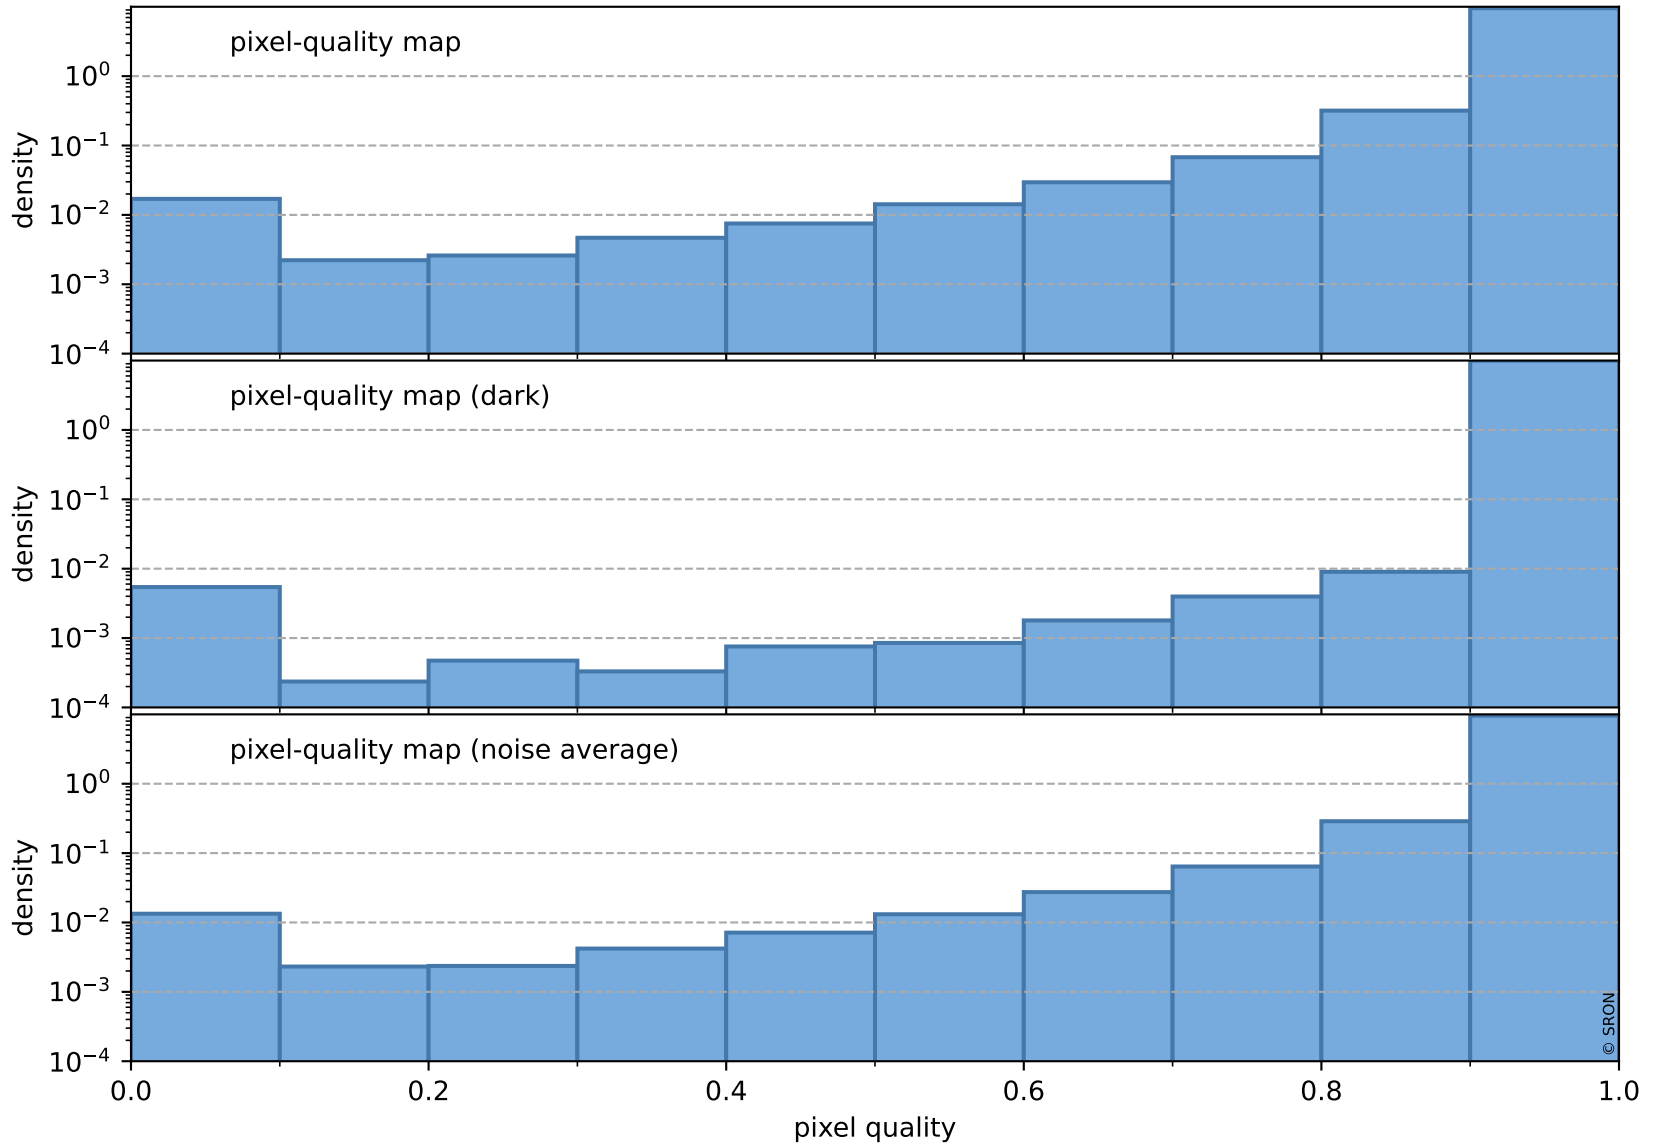

orbits : 18 in [10417, 10462]
coverage : 2019-10-17 / 2019-10-20
bad (quality < 0.8) : 2837
worst (quality < 0.1) : 283
created : 2023-08-22T08:01:11

pixel-quality map (noise average)

Tropomi SWIR pixel quality (official)

orbits : 18 in [10417, 10462]
coverage : 2019-10-17 / 2019-10-20
to good : 364
good to bad : 1045
to worst : 151
created : 2023-08-22T08:01:11

total quality compared with SWIR pixel-quality CKD

Tropomi SWIR pixel quality (official)

orbits : 18 in [10417, 10462]
coverage : 2019-10-17 / 2019-10-20
created : 2023-08-22T08:01:12

Histograms of pixel-quality

Tropomi SWIR pixel quality (official) ground-tracks of Sentinel-5P

orbits : 18 in [10417, 10462]
coverage : 2019-10-17 / 2019-10-20
created : 2023-08-22T08:01:12

Tropomi SWIR pixel quality (official)

orbits : [2827, 10462]
coverage : 2018-04-30 / 2019-10-20
created : 2023-08-22T08:01:12

trend of pixel quality & temperatures