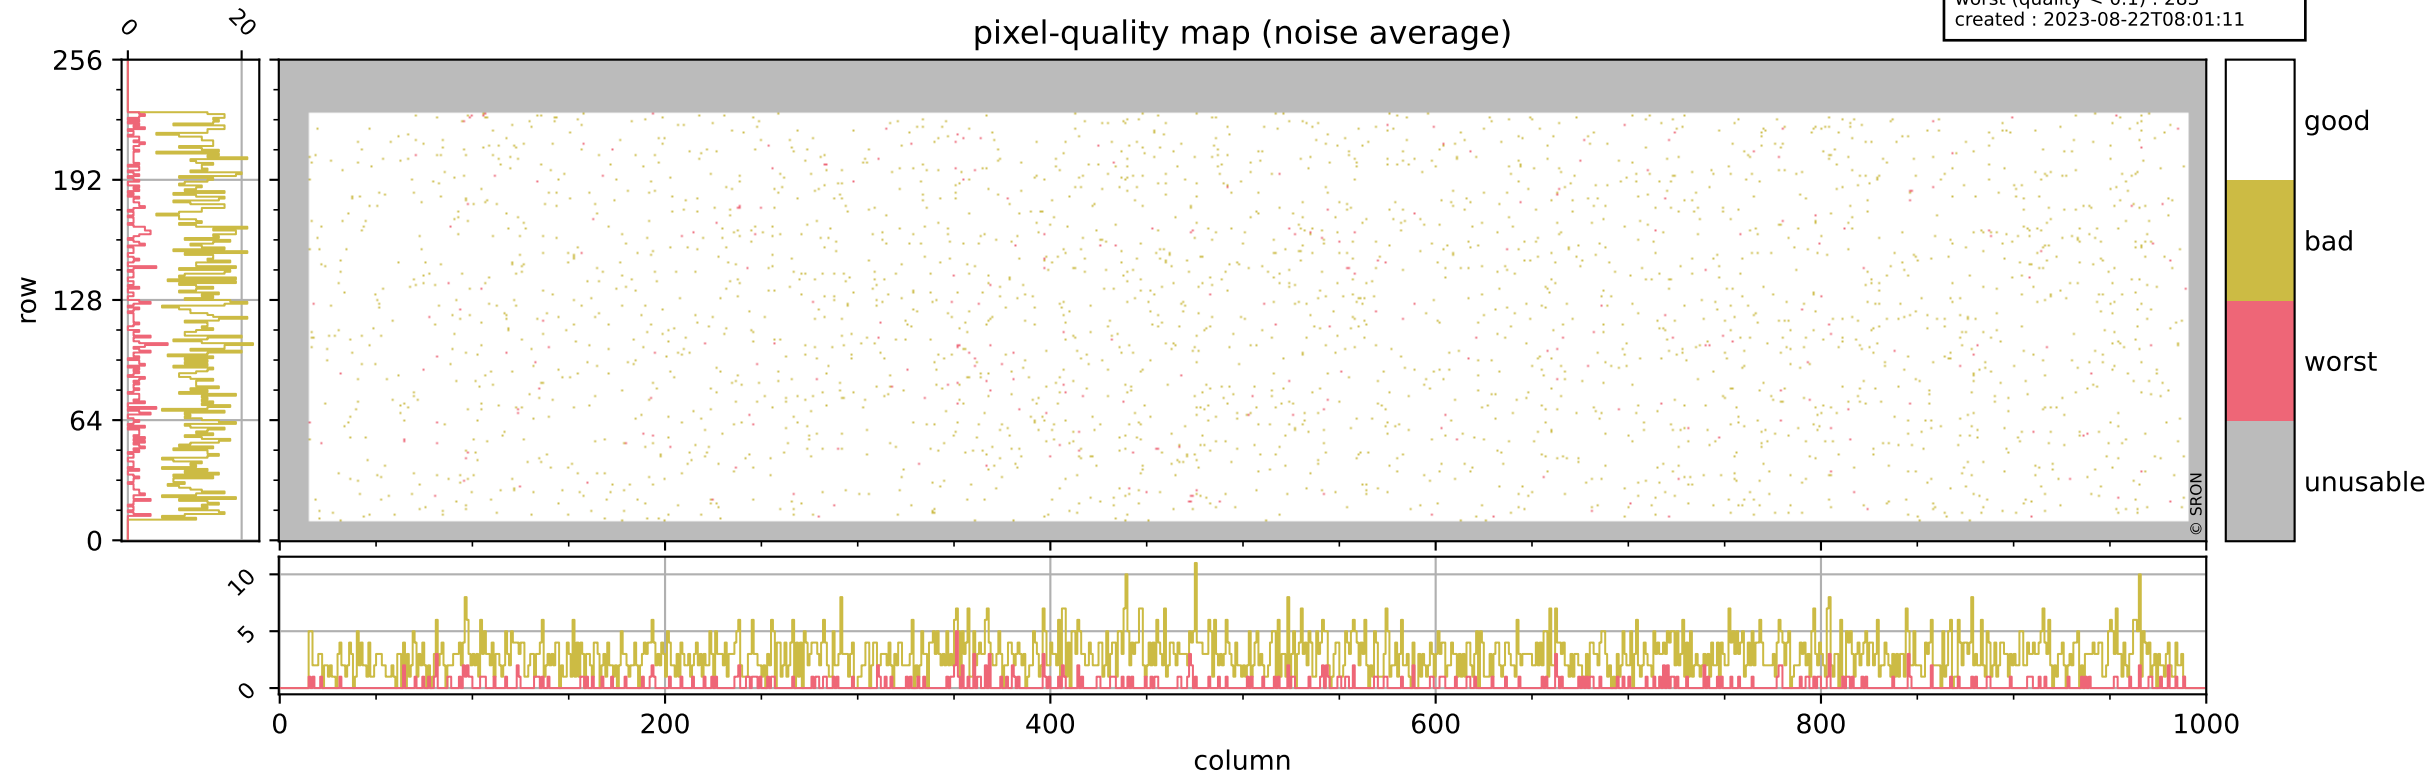

Tropomi SWIR pixel quality (official)

orbits : 18 in [10417, 10462]
coverage : 2019-10-17 / 2019-10-20
bad (quality < 0.8) : 293
worst (quality < 0.1) : 115
created : 2023-08-22T08:01:11

Tropomi SWIR pixel quality (official)

orbits : 18 in [10417, 10462]
coverage : 2019-10-17 / 2019-10-20
bad (quality < 0.8) : 2837
worst (quality < 0.1) : 283
created : 2023-08-22T08:01:11

pixel-quality map (noise average)

Tropomi SWIR pixel quality (official)

orbits : 18 in [10417, 10462]
coverage : 2019-10-17 / 2019-10-20
to good : 364
good to bad : 1045
to worst : 151
created : 2023-08-22T08:01:11

total quality compared with SWIR pixel-quality CKD

Tropomi SWIR pixel quality (official)

orbits : 18 in [10417, 10462]
coverage : 2019-10-17 / 2019-10-20
created : 2023-08-22T08:01:12

Histograms of pixel-quality

Tropomi SWIR pixel quality (official) ground-tracks of Sentinel-5P

orbits : 18 in [10417, 10462]
coverage : 2019-10-17 / 2019-10-20
created : 2023-08-22T08:01:12