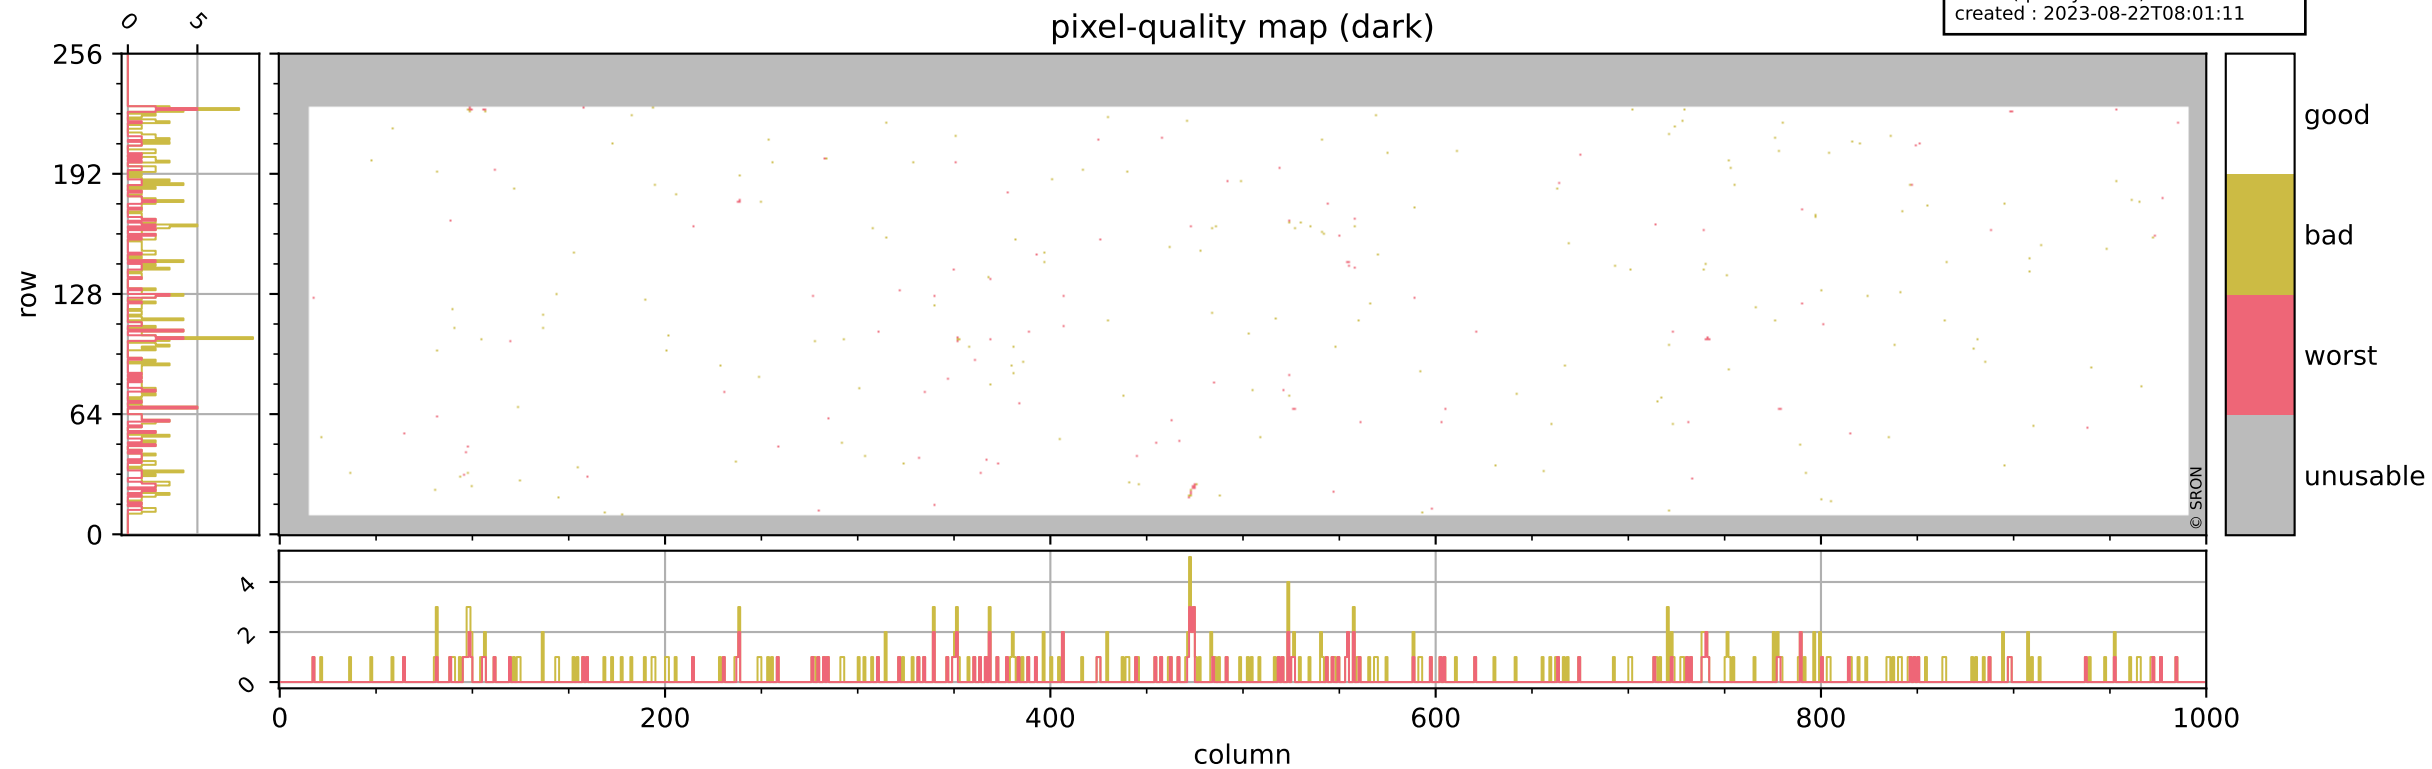

Tropomi SWIR pixel quality (official)

orbits : 18 in [10417, 10462]
coverage : 2019-10-17 / 2019-10-20
bad (quality < 0.8) : 3081
worst (quality < 0.1) : 360
created : 2023-08-22T08:01:11

pixel-quality map

Tropomi SWIR pixel quality (official)

orbits : 18 in [10417, 10462]
coverage : 2019-10-17 / 2019-10-20
bad (quality < 0.8) : 293
worst (quality < 0.1) : 115
created : 2023-08-22T08:01:11

Tropomi SWIR pixel quality (official)

orbits : 18 in [10417, 10462]
coverage : 2019-10-17 / 2019-10-20
bad (quality < 0.8) : 2837
worst (quality < 0.1) : 283
created : 2023-08-22T08:01:11

pixel-quality map (noise average)

Tropomi SWIR pixel quality (official)

orbits : 18 in [10417, 10462]
coverage : 2019-10-17 / 2019-10-20
created : 2023-08-22T08:01:12

Histograms of pixel-quality

Tropomi SWIR pixel quality (official) ground-tracks of Sentinel-5P

orbits : 18 in [10417, 10462]
coverage : 2019-10-17 / 2019-10-20
created : 2023-08-22T08:01:12