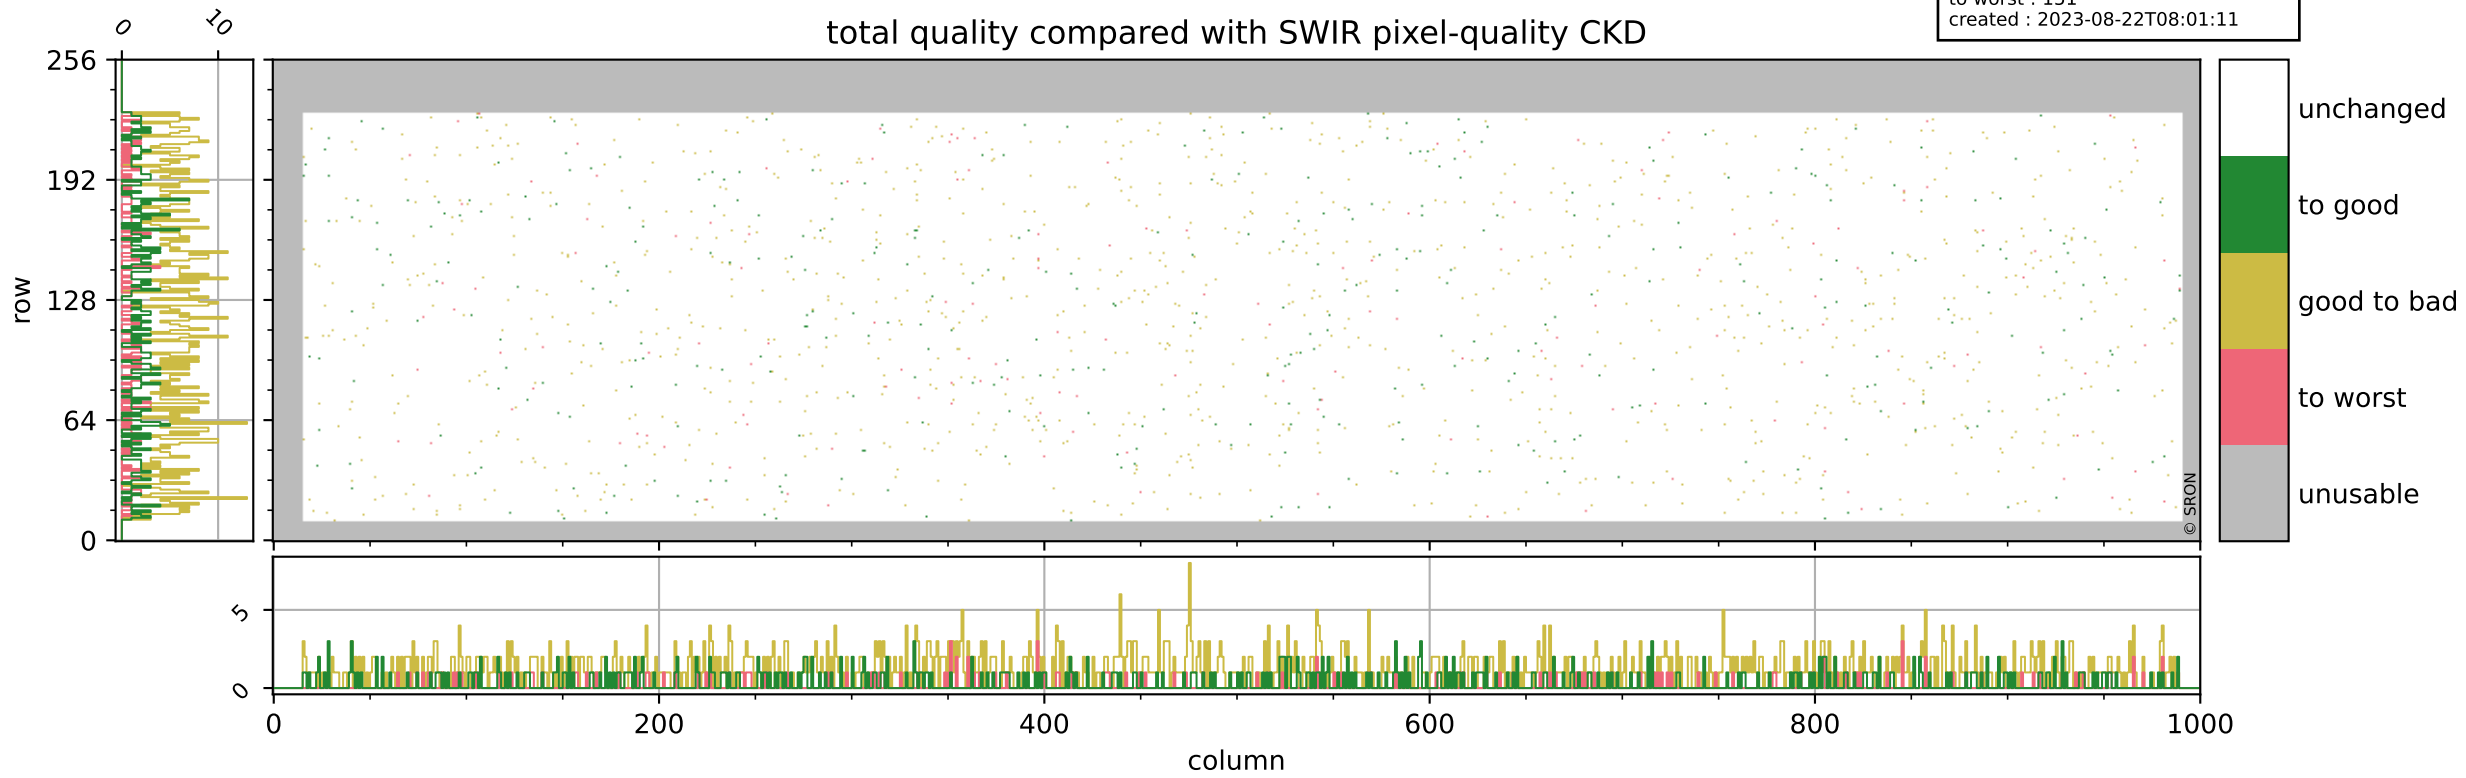

Tropomi SWIR pixel quality (official)

orbits : 18 in [10417, 10462]
coverage : 2019-10-17 / 2019-10-20
bad (quality < 0.8) : 293
worst (quality < 0.1) : 115
created : 2023-08-22T08:01:11

Tropomi SWIR pixel quality (official)

orbits : 18 in [10417, 10462]
coverage : 2019-10-17 / 2019-10-20
bad (quality < 0.8) : 2837
worst (quality < 0.1) : 283
created : 2023-08-22T08:01:11

pixel-quality map (noise average)

Tropomi SWIR pixel quality (official)

orbits : 18 in [10417, 10462]
coverage : 2019-10-17 / 2019-10-20
to good : 364
good to bad : 1045
to worst : 151
created : 2023-08-22T08:01:11

total quality compared with SWIR pixel-quality CKD

Tropomi SWIR pixel quality (official)

orbits : 18 in [10417, 10462]
coverage : 2019-10-17 / 2019-10-20
created : 2023-08-22T08:01:12

Histograms of pixel-quality

Tropomi SWIR pixel quality (official) ground-tracks of Sentinel-5P

orbits : 18 in [10417, 10462]
coverage : 2019-10-17 / 2019-10-20
created : 2023-08-22T08:01:12