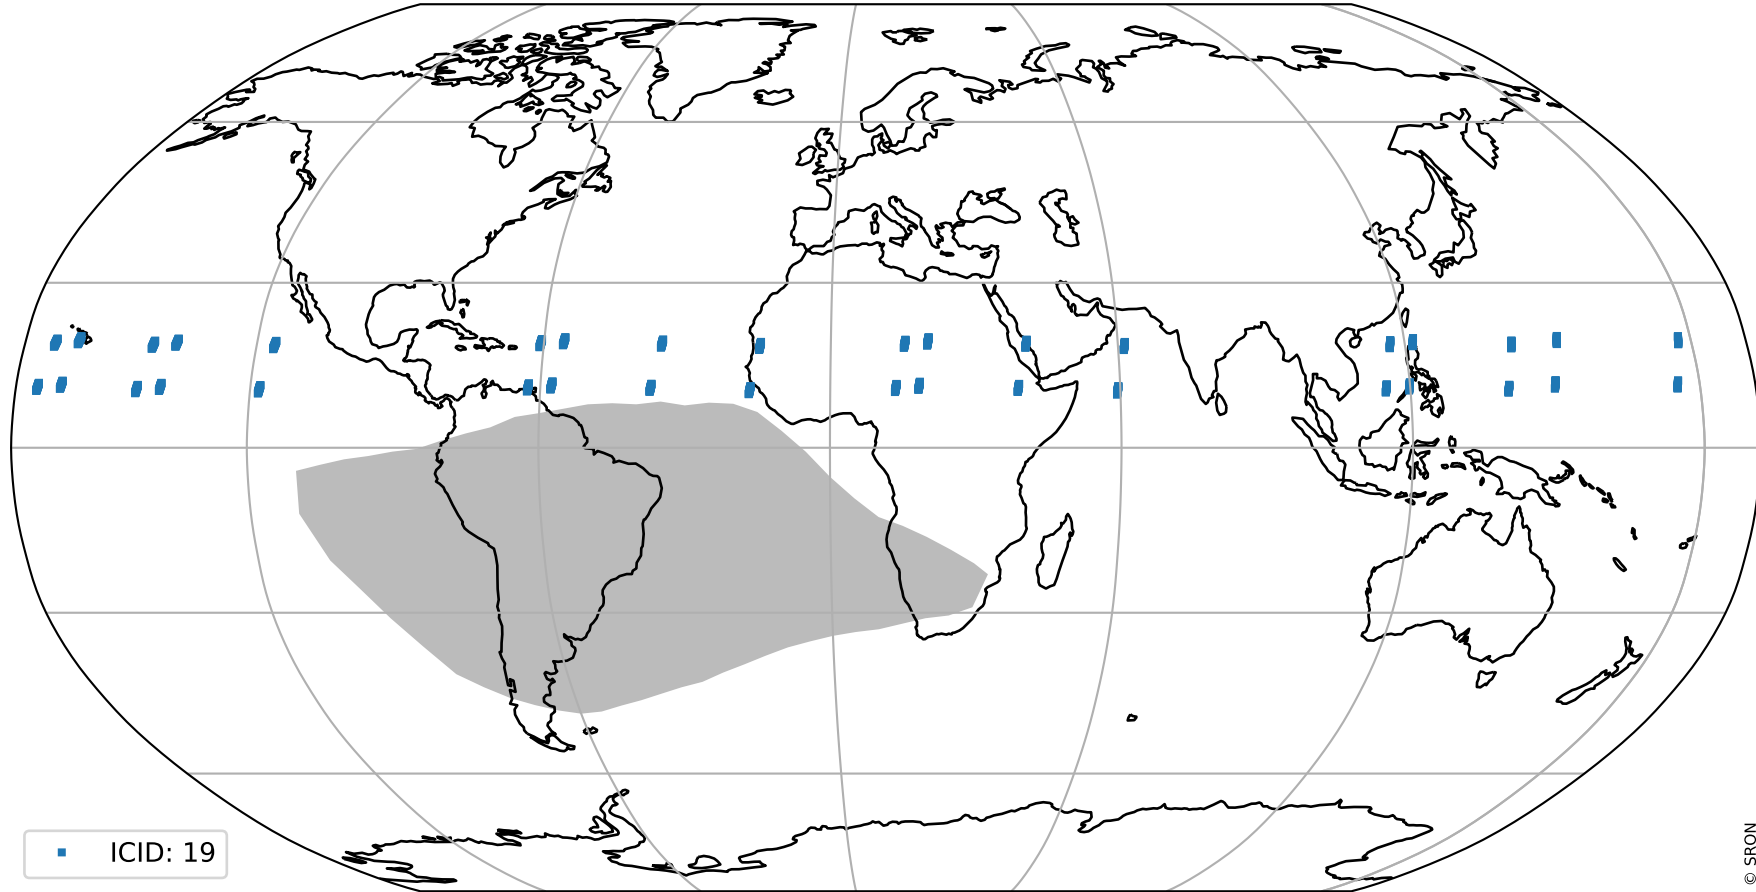

orbits : 18 in [10417, 10462]
coverage : 2019-10-17 / 2019-10-20
bad (quality < 0.8) : 2837
worst (quality < 0.1) : 283
created : 2023-08-22T08:01:11

pixel-quality map (noise average)

Tropomi SWIR pixel quality (official)

orbits : 18 in [10417, 10462]
coverage : 2019-10-17 / 2019-10-20
to good : 364
good to bad : 1045
to worst : 151
created : 2023-08-22T08:01:11

total quality compared with SWIR pixel-quality CKD

Tropomi SWIR pixel quality (official)

orbits : 18 in [10417, 10462]
coverage : 2019-10-17 / 2019-10-20
created : 2023-08-22T08:01:12

Histograms of pixel-quality

Tropomi SWIR pixel quality (official) ground-tracks of Sentinel-5P

orbits : 18 in [10417, 10462]
coverage : 2019-10-17 / 2019-10-20
created : 2023-08-22T08:01:12

Tropomi SWIR pixel quality (official)

orbits : [2827, 10462]
coverage : 2018-04-30 / 2019-10-20
created : 2023-08-22T08:01:12

trend of pixel quality & temperatures