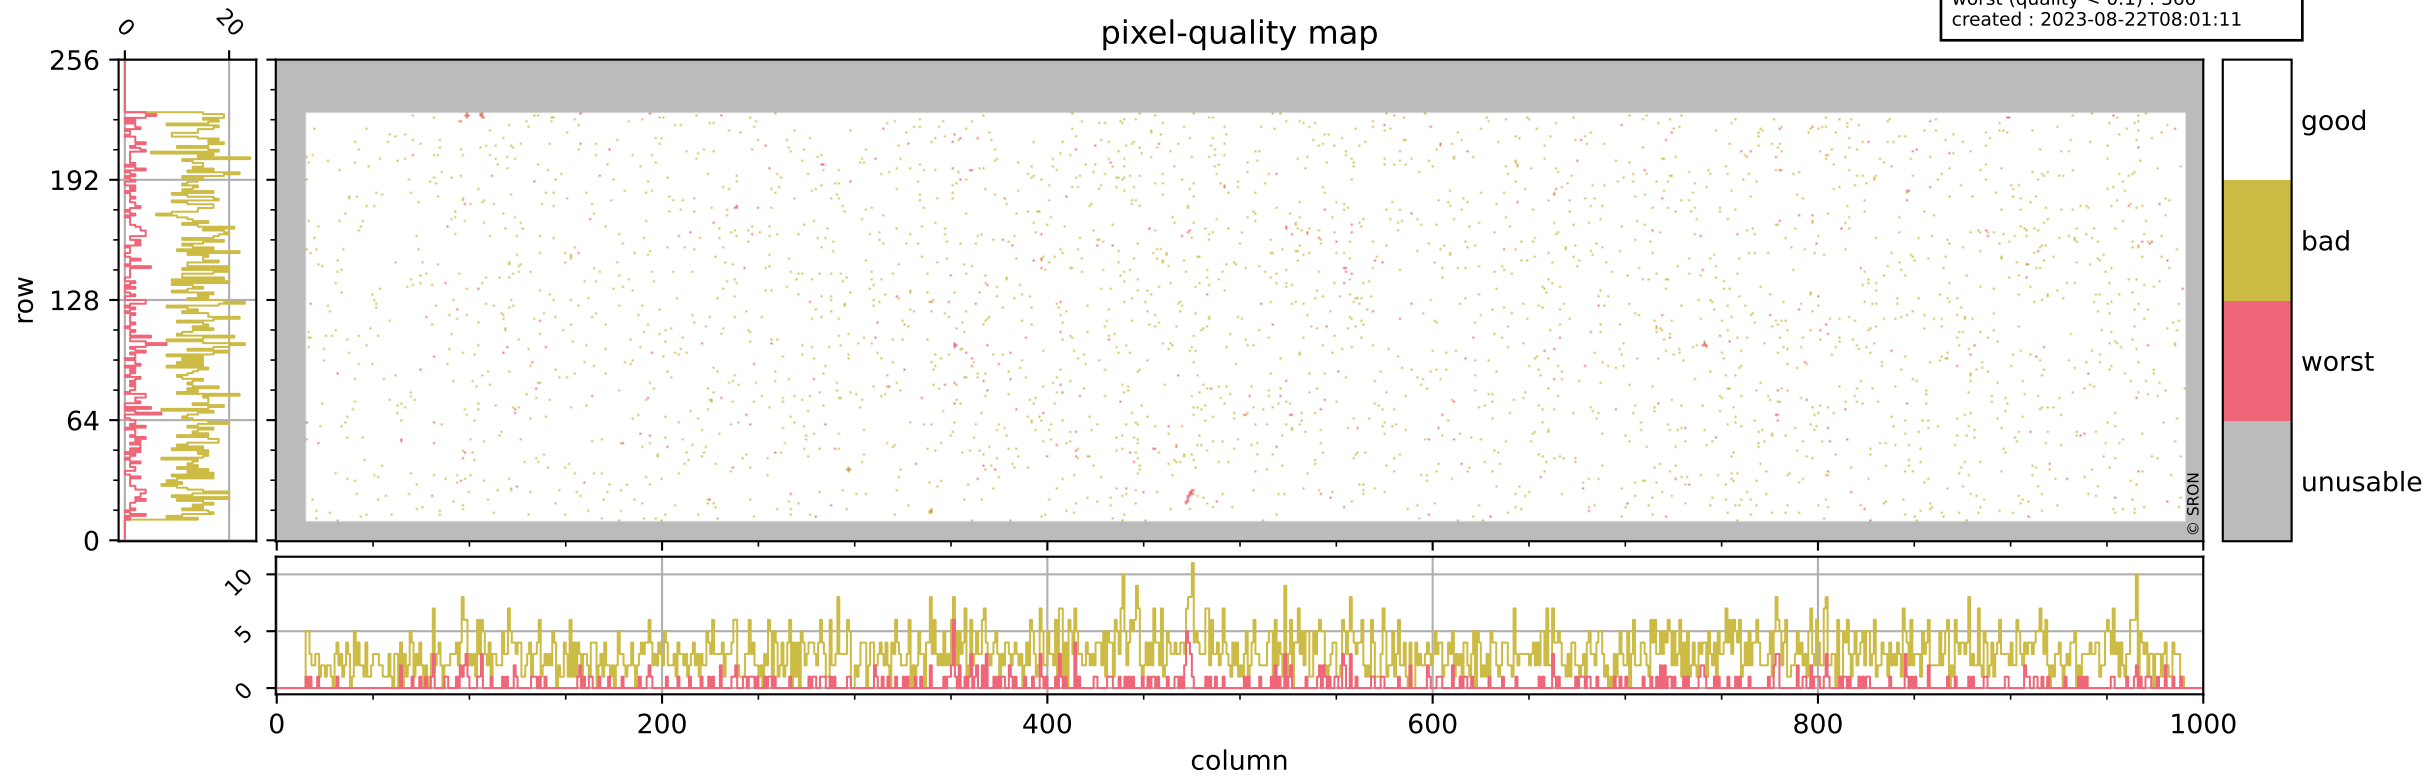

Tropomi SWIR pixel quality (official)

orbits : 18 in [10417, 10462]
coverage : 2019-10-17 / 2019-10-20
bad (quality < 0.8) : 3081
worst (quality < 0.1) : 360
created : 2023-08-22T08:01:11

pixel-quality map

Tropomi SWIR pixel quality (official)

orbits : 18 in [10417, 10462]
coverage : 2019-10-17 / 2019-10-20
bad (quality < 0.8) : 293
worst (quality < 0.1) : 115
created : 2023-08-22T08:01:11

Tropomi SWIR pixel quality (official)

orbits : 18 in [10417, 10462]
coverage : 2019-10-17 / 2019-10-20
bad (quality < 0.8) : 2837
worst (quality < 0.1) : 283
created : 2023-08-22T08:01:11

pixel-quality map (noise average)

Tropomi SWIR pixel quality (official)

orbits : 18 in [10417, 10462]
coverage : 2019-10-17 / 2019-10-20
created : 2023-08-22T08:01:12

Histograms of pixel-quality

Tropomi SWIR pixel quality (official) ground-tracks of Sentinel-5P

orbits : 18 in [10417, 10462]
coverage : 2019-10-17 / 2019-10-20
created : 2023-08-22T08:01:12