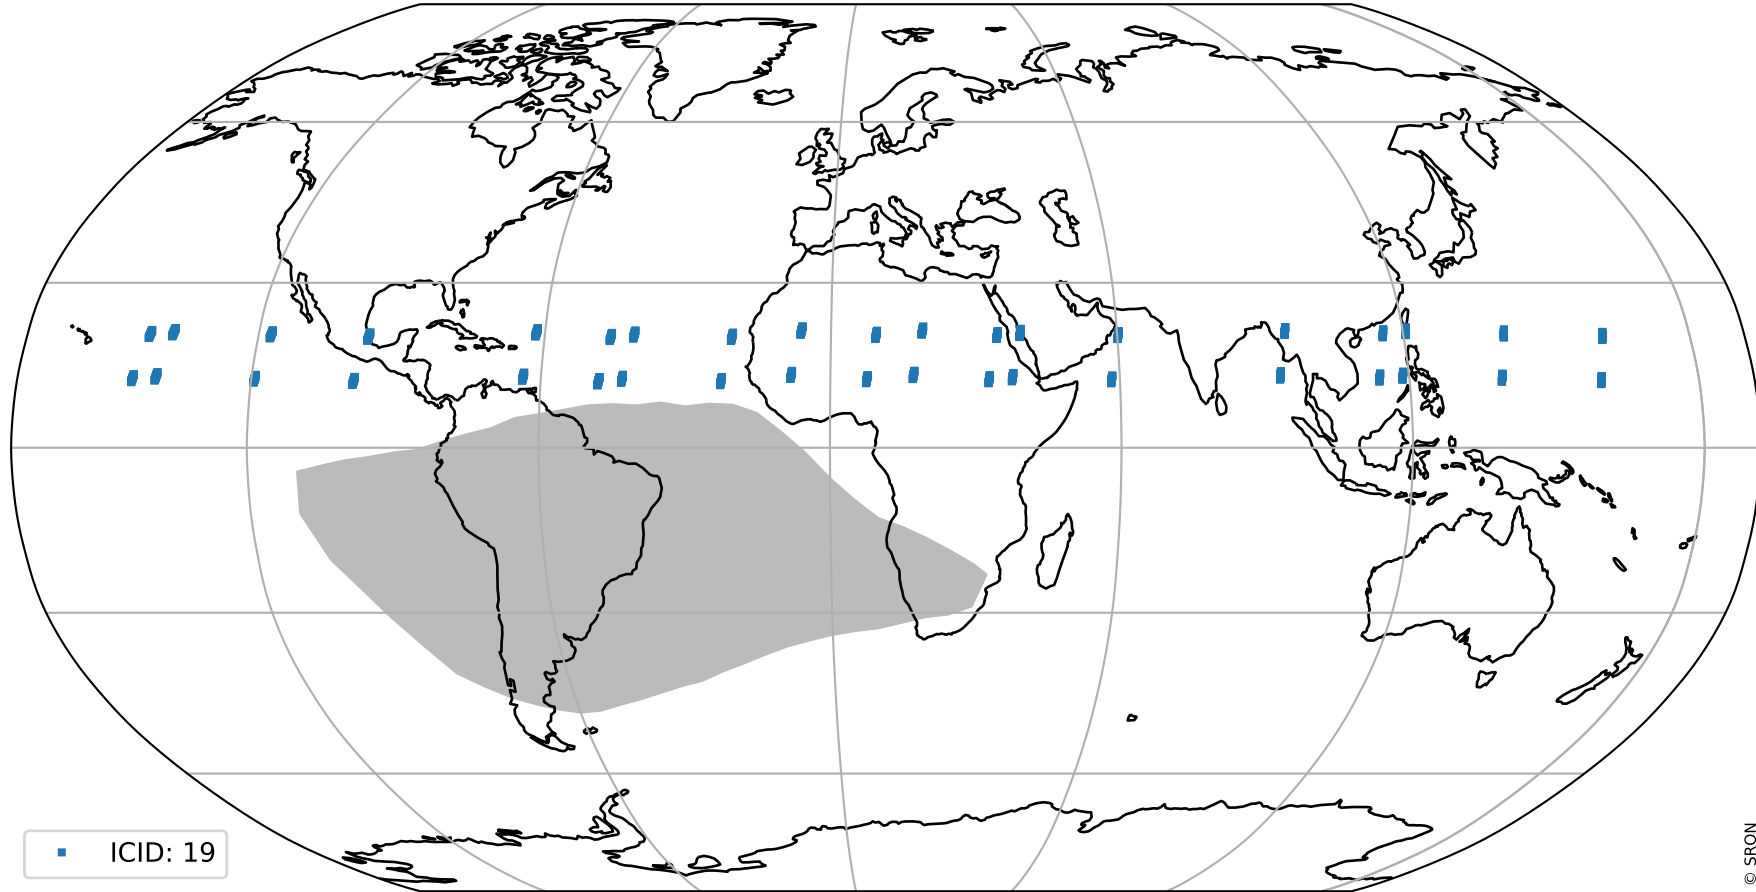

orbits : 19 in [10477, 10522]
coverage : 2019-10-22 / 2019-10-25
bad (quality < 0.8) : 2851
worst (quality < 0.1) : 300
created : 2023-08-22T08:01:20

pixel-quality map (noise average)

Tropomi SWIR pixel quality (official)

orbits : 19 in [10477, 10522]
coverage : 2019-10-22 / 2019-10-25
to good : 353
good to bad : 1034
to worst : 166
created : 2023-08-22T08:01:20

total quality compared with SWIR pixel-quality CKD

Tropomi SWIR pixel quality (official)

orbits : 19 in [10477, 10522]
coverage : 2019-10-22 / 2019-10-25
created : 2023-08-22T08:01:21

Histograms of pixel-quality

Tropomi SWIR pixel quality (official) ground-tracks of Sentinel-5P

orbits : 19 in [10477, 10522]
coverage : 2019-10-22 / 2019-10-25
created : 2023-08-22T08:01:21

Tropomi SWIR pixel quality (official)

orbits : [2827, 10522]
coverage : 2018-04-30 / 2019-10-25
created : 2023-08-22T08:01:21

trend of pixel quality & temperatures