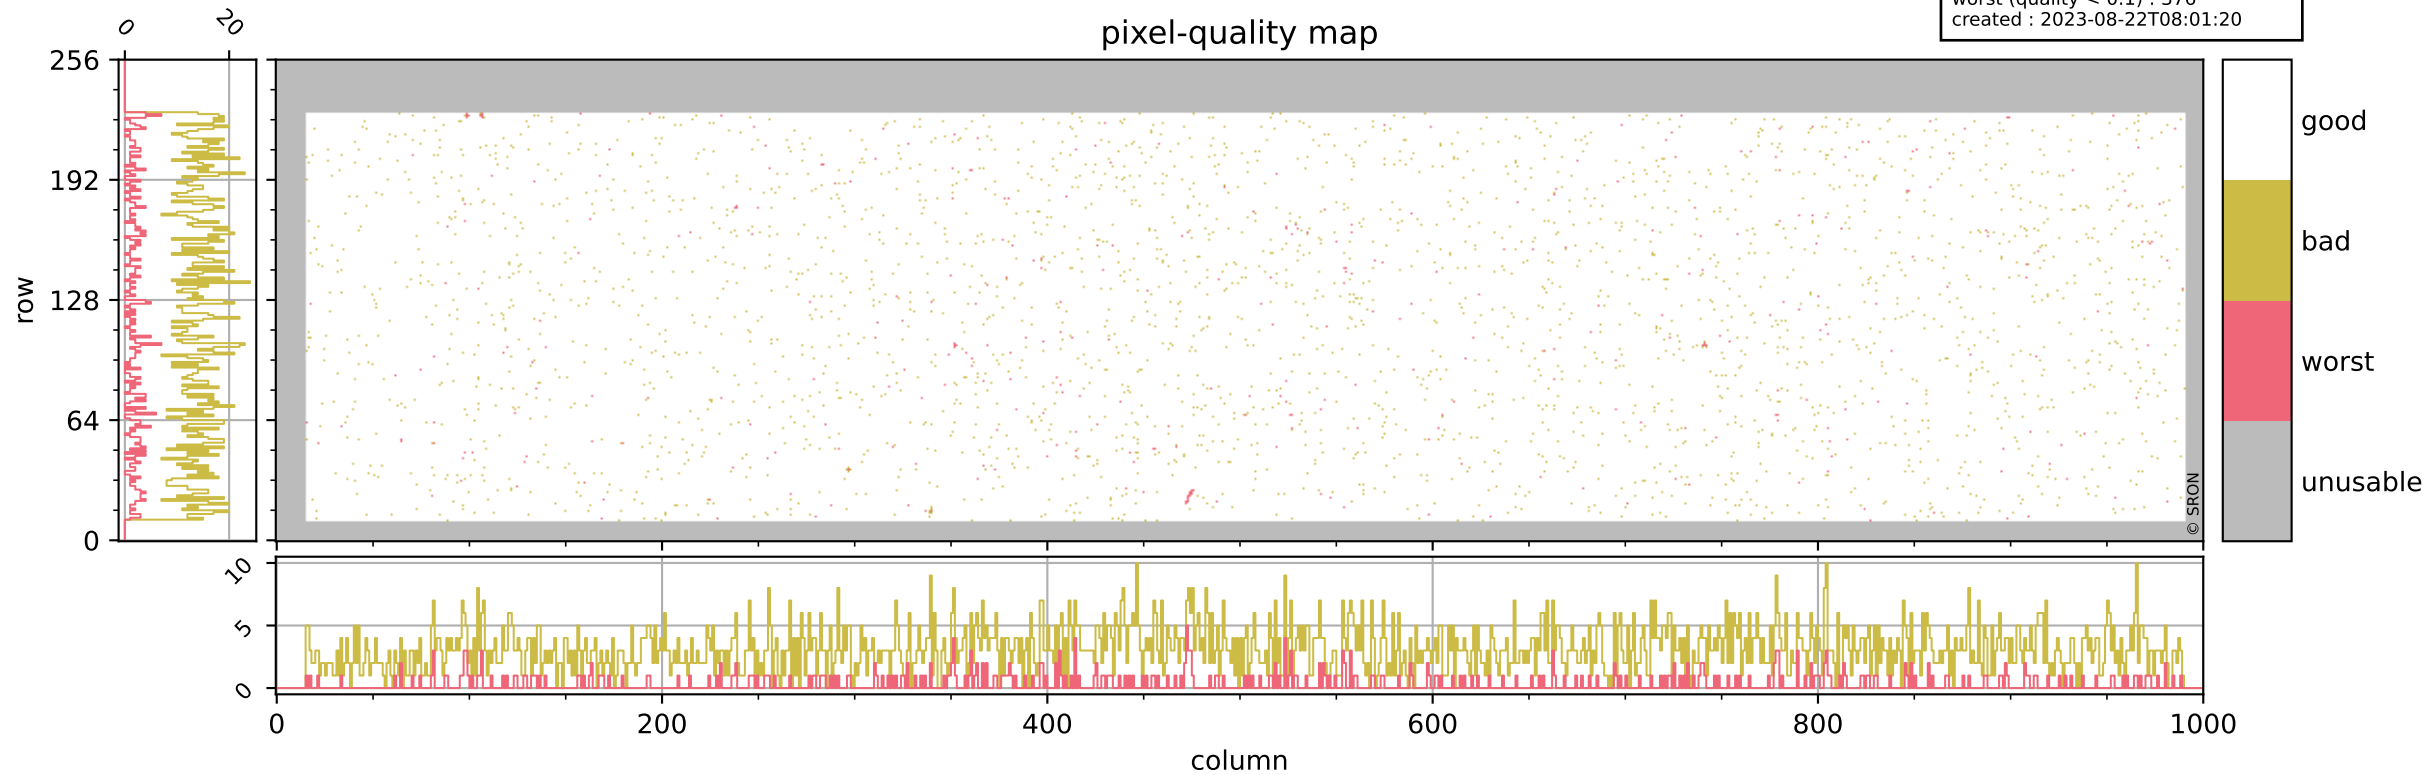

Tropomi SWIR pixel quality (official)

orbits : 19 in [10477, 10522]
coverage : 2019-10-22 / 2019-10-25
bad (quality < 0.8) : 3097
worst (quality < 0.1) : 376
created : 2023-08-22T08:01:20

pixel-quality map

Tropomi SWIR pixel quality (official)

orbits : 19 in [10477, 10522]
coverage : 2019-10-22 / 2019-10-25
bad (quality < 0.8) : 293
worst (quality < 0.1) : 117
created : 2023-08-22T08:01:20

Tropomi SWIR pixel quality (official)

orbits : 19 in [10477, 10522]
coverage : 2019-10-22 / 2019-10-25
bad (quality < 0.8) : 2851
worst (quality < 0.1) : 300
created : 2023-08-22T08:01:20

pixel-quality map (noise average)

Tropomi SWIR pixel quality (official)

orbits : 19 in [10477, 10522]
coverage : 2019-10-22 / 2019-10-25
created : 2023-08-22T08:01:21

Histograms of pixel-quality

Tropomi SWIR pixel quality (official) ground-tracks of Sentinel-5P

orbits : 19 in [10477, 10522]
coverage : 2019-10-22 / 2019-10-25
created : 2023-08-22T08:01:21