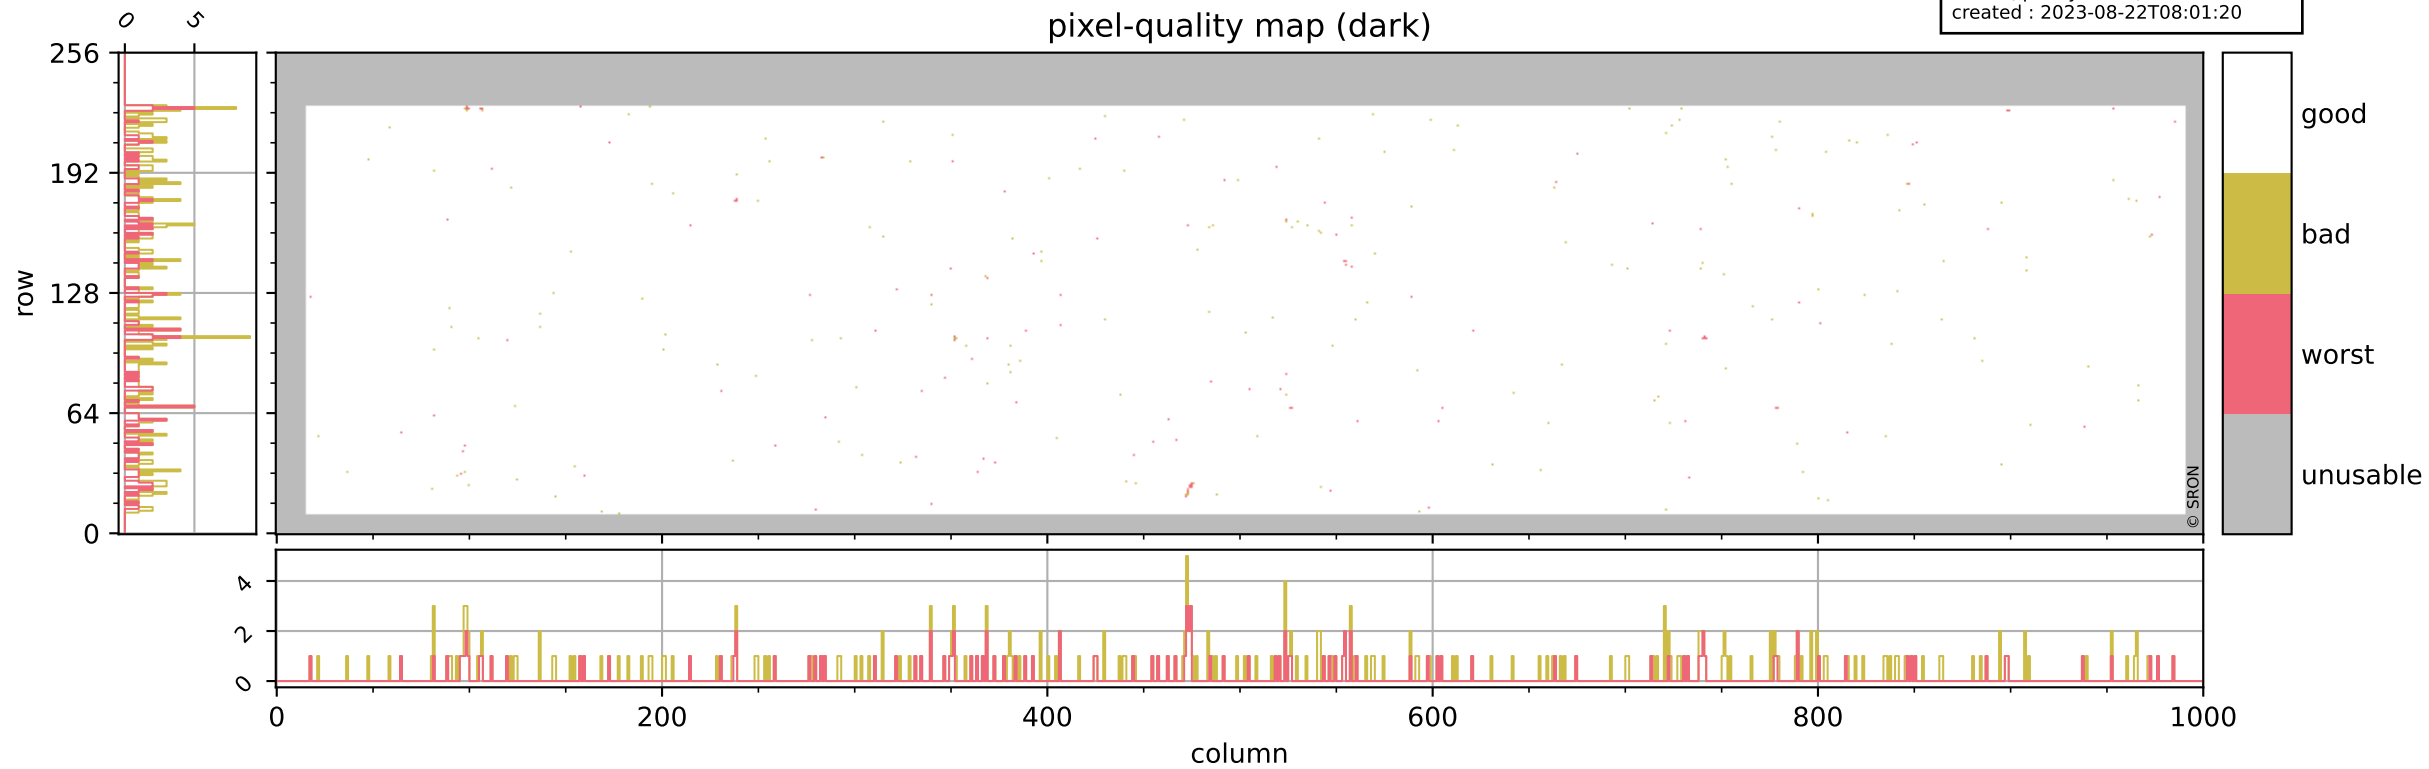

Tropomi SWIR pixel quality (official)

orbits : 19 in [10477, 10522]
coverage : 2019-10-22 / 2019-10-25
bad (quality < 0.8) : 3097
worst (quality < 0.1) : 376
created : 2023-08-22T08:01:20

pixel-quality map

Tropomi SWIR pixel quality (official)

orbits : 19 in [10477, 10522]
coverage : 2019-10-22 / 2019-10-25
bad (quality < 0.8) : 293
worst (quality < 0.1) : 117
created : 2023-08-22T08:01:20

Tropomi SWIR pixel quality (official)

orbits : 19 in [10477, 10522]
coverage : 2019-10-22 / 2019-10-25
bad (quality < 0.8) : 2851
worst (quality < 0.1) : 300
created : 2023-08-22T08:01:20

pixel-quality map (noise average)

Tropomi SWIR pixel quality (official)

orbits : 19 in [10477, 10522]
coverage : 2019-10-22 / 2019-10-25
to good : 353
good to bad : 1034
to worst : 166
created : 2023-08-22T08:01:20

total quality compared with SWIR pixel-quality CKD

Tropomi SWIR pixel quality (official)