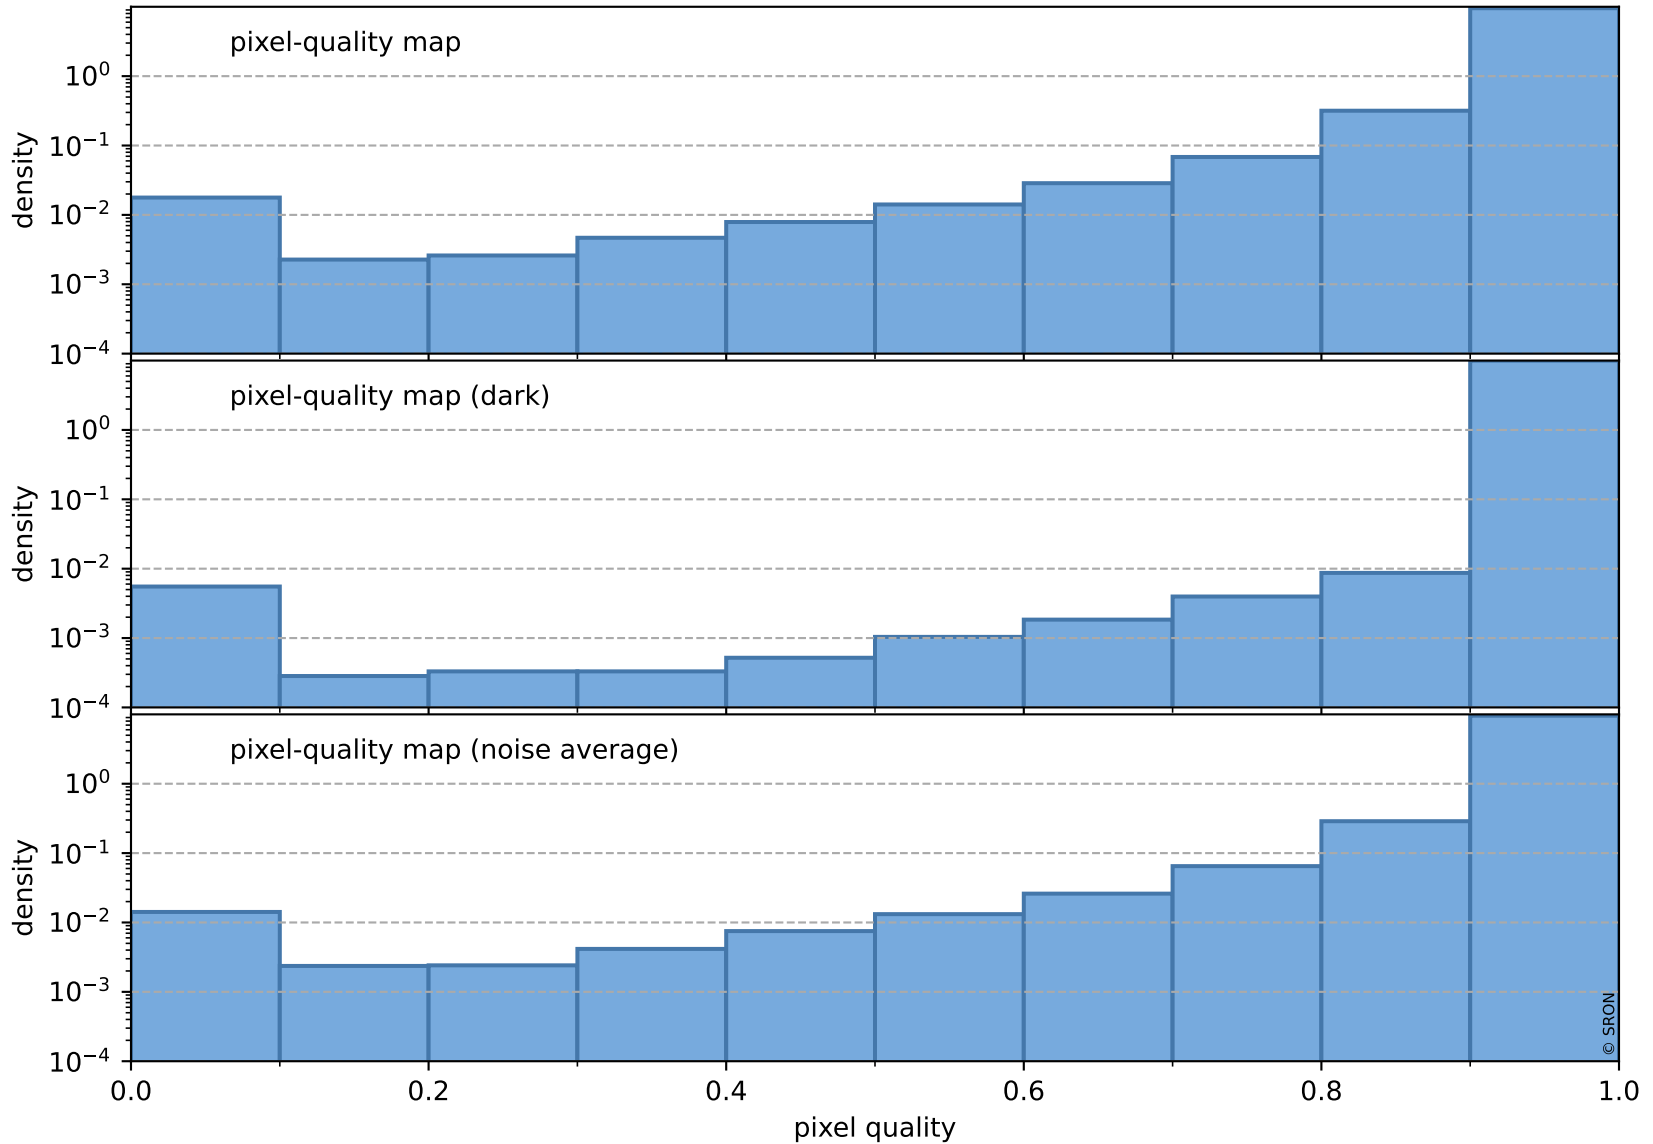

orbits : 19 in [10477, 10522]
coverage : 2019-10-22 / 2019-10-25
bad (quality < 0.8) : 2851
worst (quality < 0.1) : 300
created : 2023-08-22T08:01:20

pixel-quality map (noise average)

Tropomi SWIR pixel quality (official)

orbits : 19 in [10477, 10522]
coverage : 2019-10-22 / 2019-10-25
to good : 353
good to bad : 1034
to worst : 166
created : 2023-08-22T08:01:20

total quality compared with SWIR pixel-quality CKD

Tropomi SWIR pixel quality (official)

orbits : 19 in [10477, 10522]
coverage : 2019-10-22 / 2019-10-25
created : 2023-08-22T08:01:21

Histograms of pixel-quality

Tropomi SWIR pixel quality (official) ground-tracks of Sentinel-5P

orbits : 19 in [10477, 10522]
coverage : 2019-10-22 / 2019-10-25
created : 2023-08-22T08:01:21

Tropomi SWIR pixel quality (official)

orbits : [2827, 10522]
coverage : 2018-04-30 / 2019-10-25
created : 2023-08-22T08:01:21

trend of pixel quality & temperatures