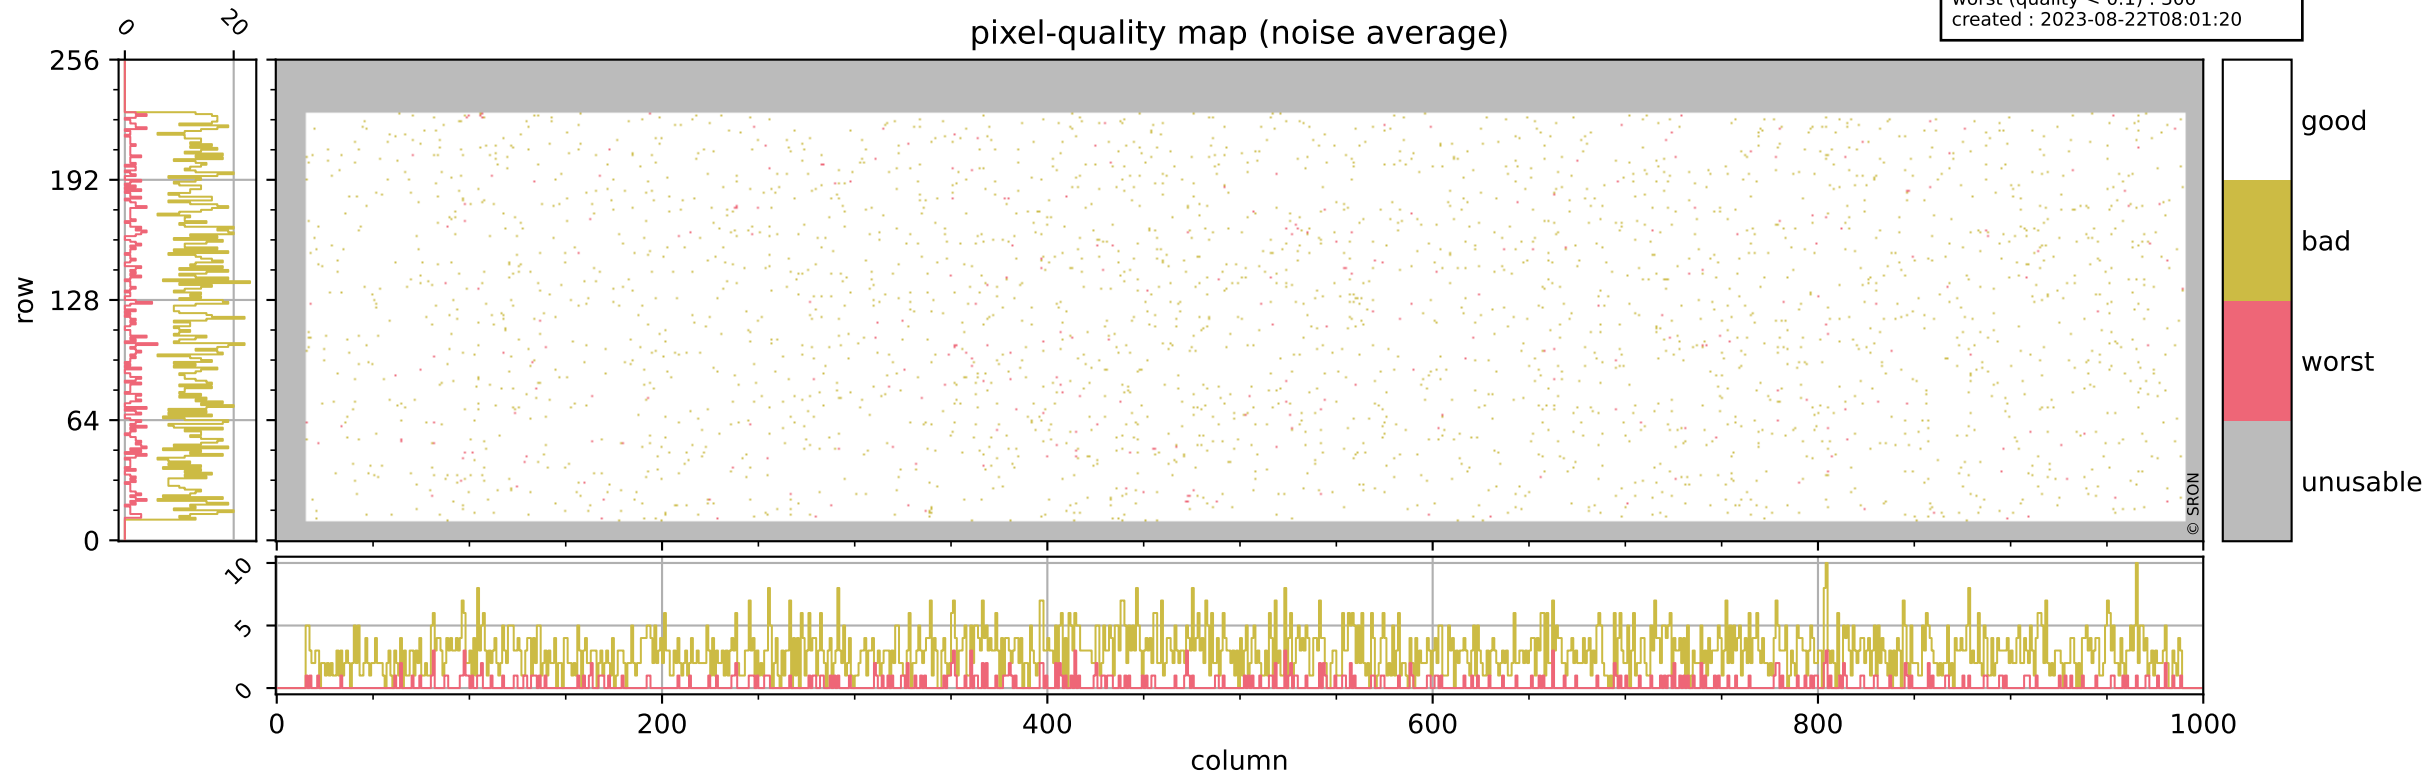

Tropomi SWIR pixel quality (official)

orbits : 19 in [10477, 10522]
coverage : 2019-10-22 / 2019-10-25
bad (quality < 0.8) : 293
worst (quality < 0.1) : 117
created : 2023-08-22T08:01:20

Tropomi SWIR pixel quality (official)

orbits : 19 in [10477, 10522]
coverage : 2019-10-22 / 2019-10-25
bad (quality < 0.8) : 2851
worst (quality < 0.1) : 300
created : 2023-08-22T08:01:20

pixel-quality map (noise average)

Tropomi SWIR pixel quality (official)

orbits : 19 in [10477, 10522]
coverage : 2019-10-22 / 2019-10-25
to good : 353
good to bad : 1034
to worst : 166
created : 2023-08-22T08:01:20

total quality compared with SWIR pixel-quality CKD

Tropomi SWIR pixel quality (official)

orbits : 19 in [10477, 10522]
coverage : 2019-10-22 / 2019-10-25
created : 2023-08-22T08:01:21

Histograms of pixel-quality

Tropomi SWIR pixel quality (official) ground-tracks of Sentinel-5P

orbits : 19 in [10477, 10522]
coverage : 2019-10-22 / 2019-10-25
created : 2023-08-22T08:01:21