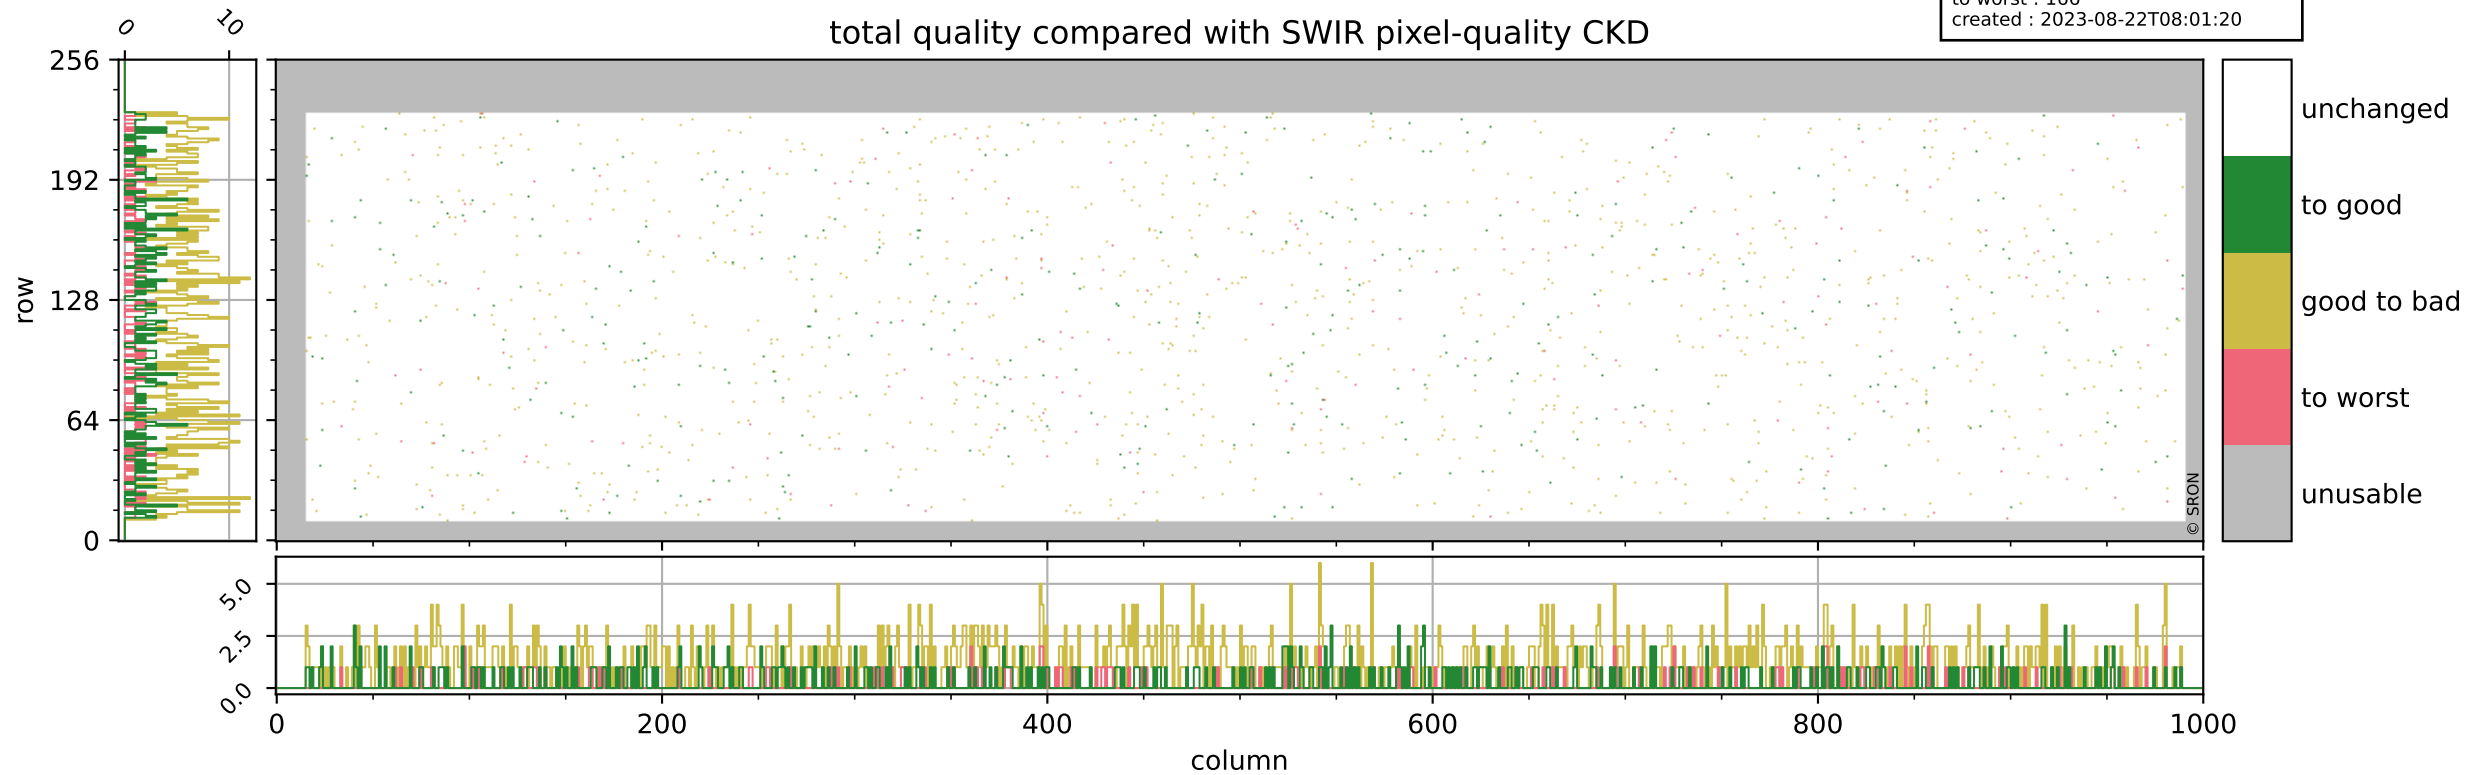

Tropomi SWIR pixel quality (official)

orbits : 19 in [10477, 10522]
coverage : 2019-10-22 / 2019-10-25
bad (quality < 0.8) : 293
worst (quality < 0.1) : 117
created : 2023-08-22T08:01:20

Tropomi SWIR pixel quality (official)

orbits : 19 in [10477, 10522]
coverage : 2019-10-22 / 2019-10-25
bad (quality < 0.8) : 2851
worst (quality < 0.1) : 300
created : 2023-08-22T08:01:20

pixel-quality map (noise average)

Tropomi SWIR pixel quality (official)

orbits : 19 in [10477, 10522]
coverage : 2019-10-22 / 2019-10-25
to good : 353
good to bad : 1034
to worst : 166
created : 2023-08-22T08:01:20

total quality compared with SWIR pixel-quality CKD

Tropomi SWIR pixel quality (official)

orbits : 19 in [10477, 10522]
coverage : 2019-10-22 / 2019-10-25
created : 2023-08-22T08:01:21

Histograms of pixel-quality

Tropomi SWIR pixel quality (official) ground-tracks of Sentinel-5P

orbits : 19 in [10477, 10522]
coverage : 2019-10-22 / 2019-10-25
created : 2023-08-22T08:01:21