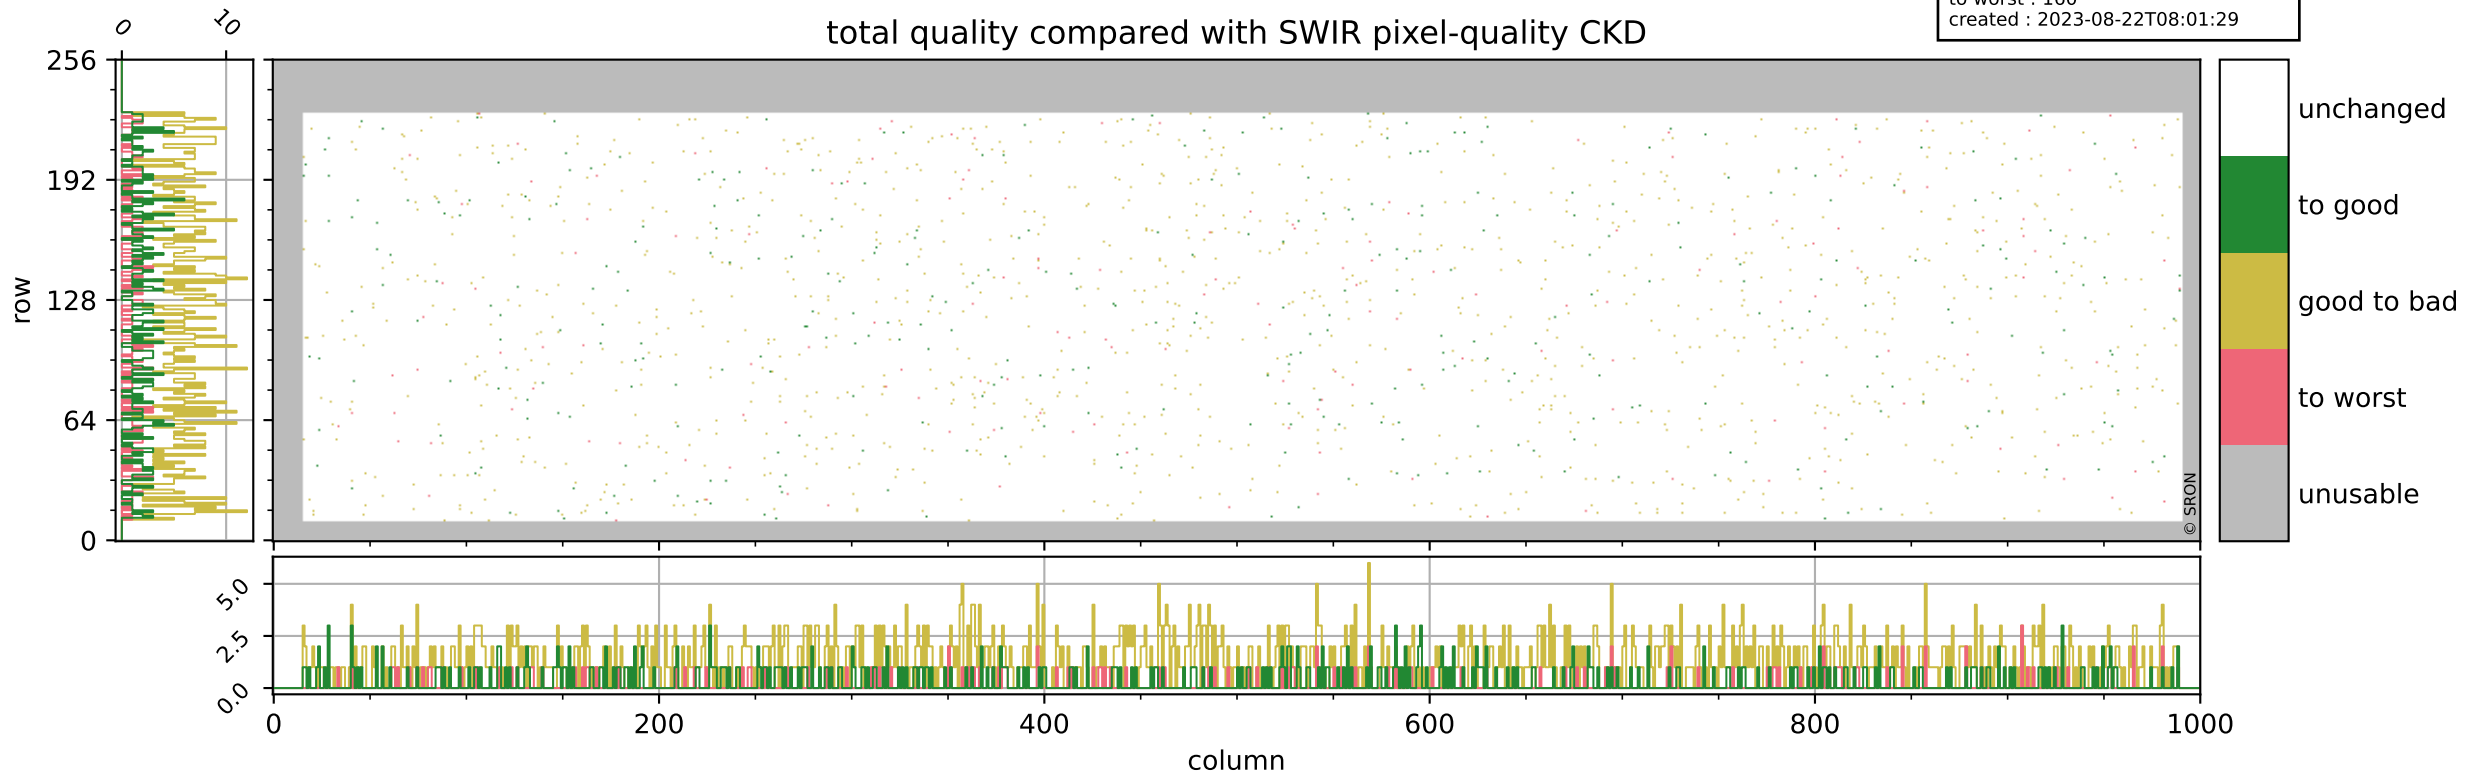

Tropomi SWIR pixel quality (official)

orbits : 19 in [10537, 10582]
coverage : 2019-10-26 / 2019-10-29
bad (quality < 0.8) : 292
worst (quality < 0.1) : 117
created : 2023-08-22T08:01:29

Tropomi SWIR pixel quality (official)

orbits : 19 in [10537, 10582]
coverage : 2019-10-26 / 2019-10-29
bad (quality < 0.8) : 2928
worst (quality < 0.1) : 299
created : 2023-08-22T08:01:29

pixel-quality map (noise average)

Tropomi SWIR pixel quality (official)

orbits : 19 in [10537, 10582]
coverage : 2019-10-26 / 2019-10-29
to good : 342
good to bad : 1115
to worst : 160
created : 2023-08-22T08:01:29

total quality compared with SWIR pixel-quality CKD

Tropomi SWIR pixel quality (official)

orbits : 19 in [10537, 10582]
coverage : 2019-10-26 / 2019-10-29
created : 2023-08-22T08:01:30

Histograms of pixel-quality

Tropomi SWIR pixel quality (official) ground-tracks of Sentinel-5P

orbits : 19 in [10537, 10582]
coverage : 2019-10-26 / 2019-10-29
created : 2023-08-22T08:01:30