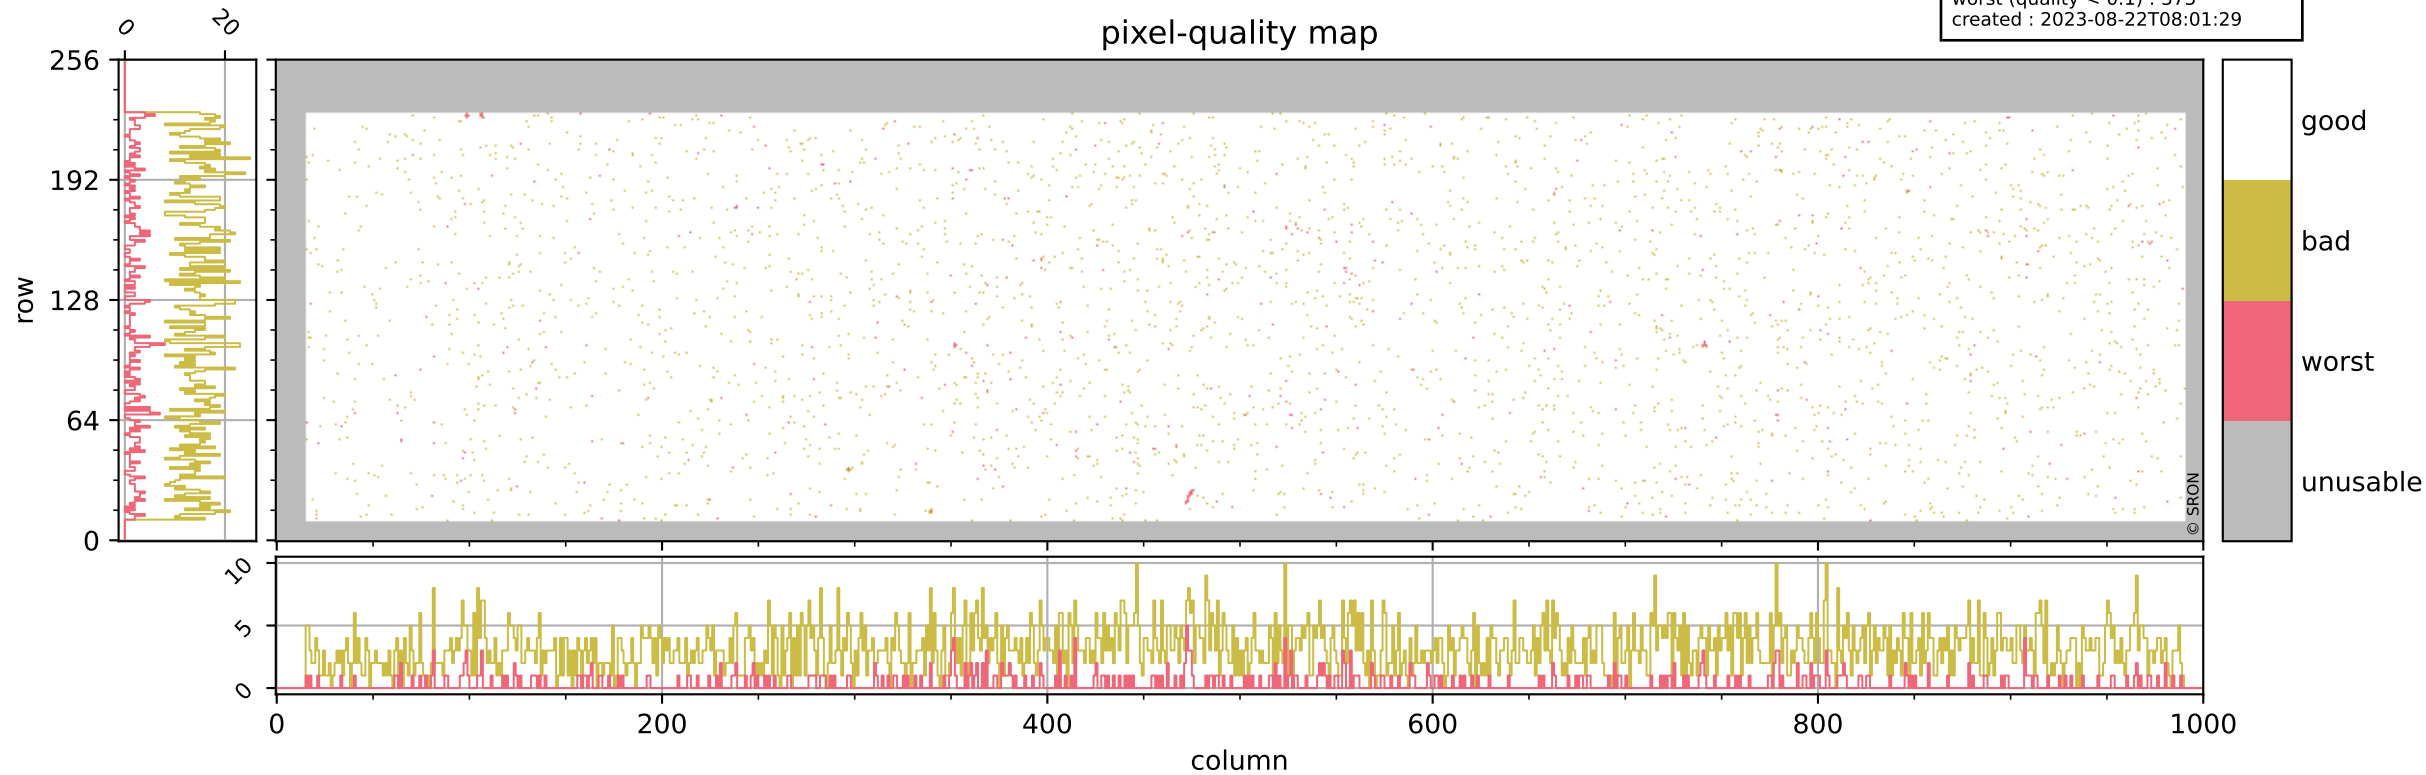

Tropomi SWIR pixel quality (official)

orbits : 19 in [10537, 10582]
coverage : 2019-10-26 / 2019-10-29
bad (quality < 0.8) : 3180
worst (quality < 0.1) : 375
created : 2023-08-22T08:01:29

pixel-quality map

Tropomi SWIR pixel quality (official)

orbits : 19 in [10537, 10582]
coverage : 2019-10-26 / 2019-10-29
bad (quality < 0.8) : 292
worst (quality < 0.1) : 117
created : 2023-08-22T08:01:29

Tropomi SWIR pixel quality (official)

orbits : 19 in [10537, 10582]
coverage : 2019-10-26 / 2019-10-29
bad (quality < 0.8) : 2928
worst (quality < 0.1) : 299
created : 2023-08-22T08:01:29

pixel-quality map (noise average)

Tropomi SWIR pixel quality (official)

orbits : 19 in [10537, 10582]
coverage : 2019-10-26 / 2019-10-29
created : 2023-08-22T08:01:30

Histograms of pixel-quality

Tropomi SWIR pixel quality (official) ground-tracks of Sentinel-5P

orbits : 19 in [10537, 10582]
coverage : 2019-10-26 / 2019-10-29
created : 2023-08-22T08:01:30