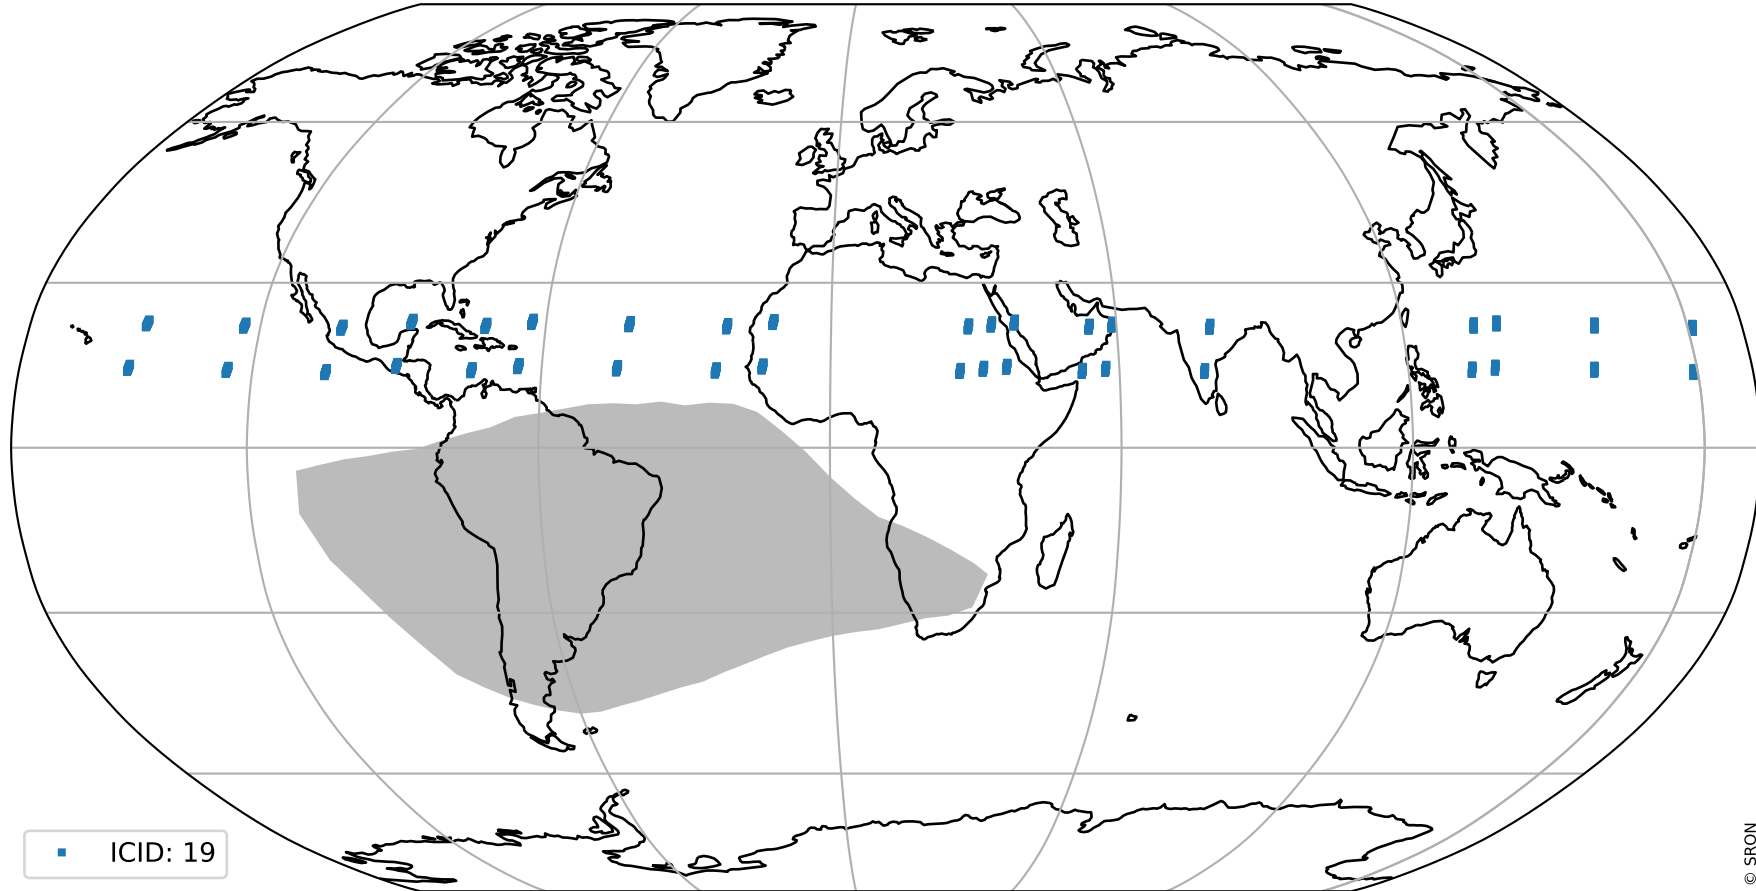

orbits : 19 in [10537, 10582]
coverage : 2019-10-26 / 2019-10-29
bad (quality < 0.8) : 2928
worst (quality < 0.1) : 299
created : 2023-08-22T08:01:29

pixel-quality map (noise average)

Tropomi SWIR pixel quality (official)

orbits : 19 in [10537, 10582]
coverage : 2019-10-26 / 2019-10-29
to good : 342
good to bad : 1115
to worst : 160
created : 2023-08-22T08:01:29

total quality compared with SWIR pixel-quality CKD

Tropomi SWIR pixel quality (official)

orbits : 19 in [10537, 10582]
coverage : 2019-10-26 / 2019-10-29
created : 2023-08-22T08:01:30

Histograms of pixel-quality

Tropomi SWIR pixel quality (official) ground-tracks of Sentinel-5P

orbits : 19 in [10537, 10582]
coverage : 2019-10-26 / 2019-10-29
created : 2023-08-22T08:01:30

Tropomi SWIR pixel quality (official)

orbits : [2827, 10582]
coverage : 2018-04-30 / 2019-10-29
created : 2023-08-22T08:01:30

trend of pixel quality & temperatures