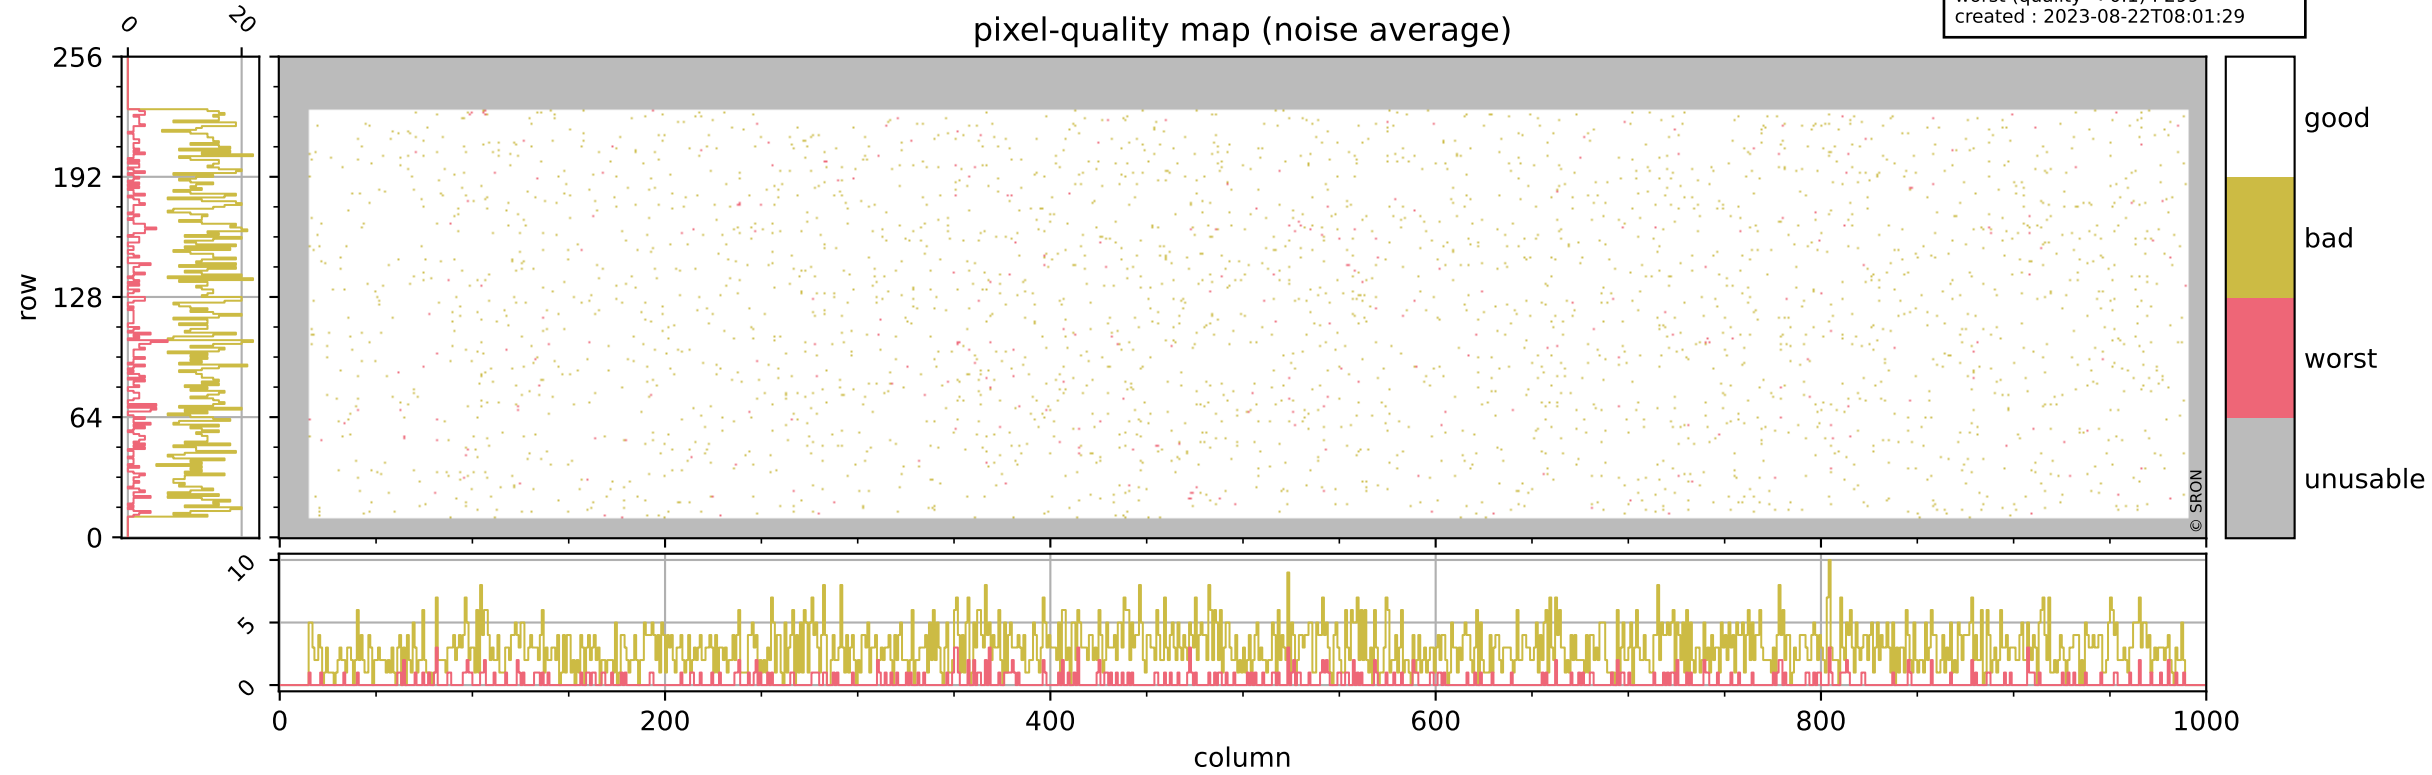

Tropomi SWIR pixel quality (official)

orbits : 19 in [10537, 10582]
coverage : 2019-10-26 / 2019-10-29
bad (quality < 0.8) : 292
worst (quality < 0.1) : 117
created : 2023-08-22T08:01:29

Tropomi SWIR pixel quality (official)

orbits : 19 in [10537, 10582]
coverage : 2019-10-26 / 2019-10-29
bad (quality < 0.8) : 2928
worst (quality < 0.1) : 299
created : 2023-08-22T08:01:29

pixel-quality map (noise average)

Tropomi SWIR pixel quality (official)

orbits : 19 in [10537, 10582]
coverage : 2019-10-26 / 2019-10-29
to good : 342
good to bad : 1115
to worst : 160
created : 2023-08-22T08:01:29

total quality compared with SWIR pixel-quality CKD

Tropomi SWIR pixel quality (official)

orbits : 19 in [10537, 10582]
coverage : 2019-10-26 / 2019-10-29
created : 2023-08-22T08:01:30

Histograms of pixel-quality

Tropomi SWIR pixel quality (official) ground-tracks of Sentinel-5P

orbits : 19 in [10537, 10582]
coverage : 2019-10-26 / 2019-10-29
created : 2023-08-22T08:01:30