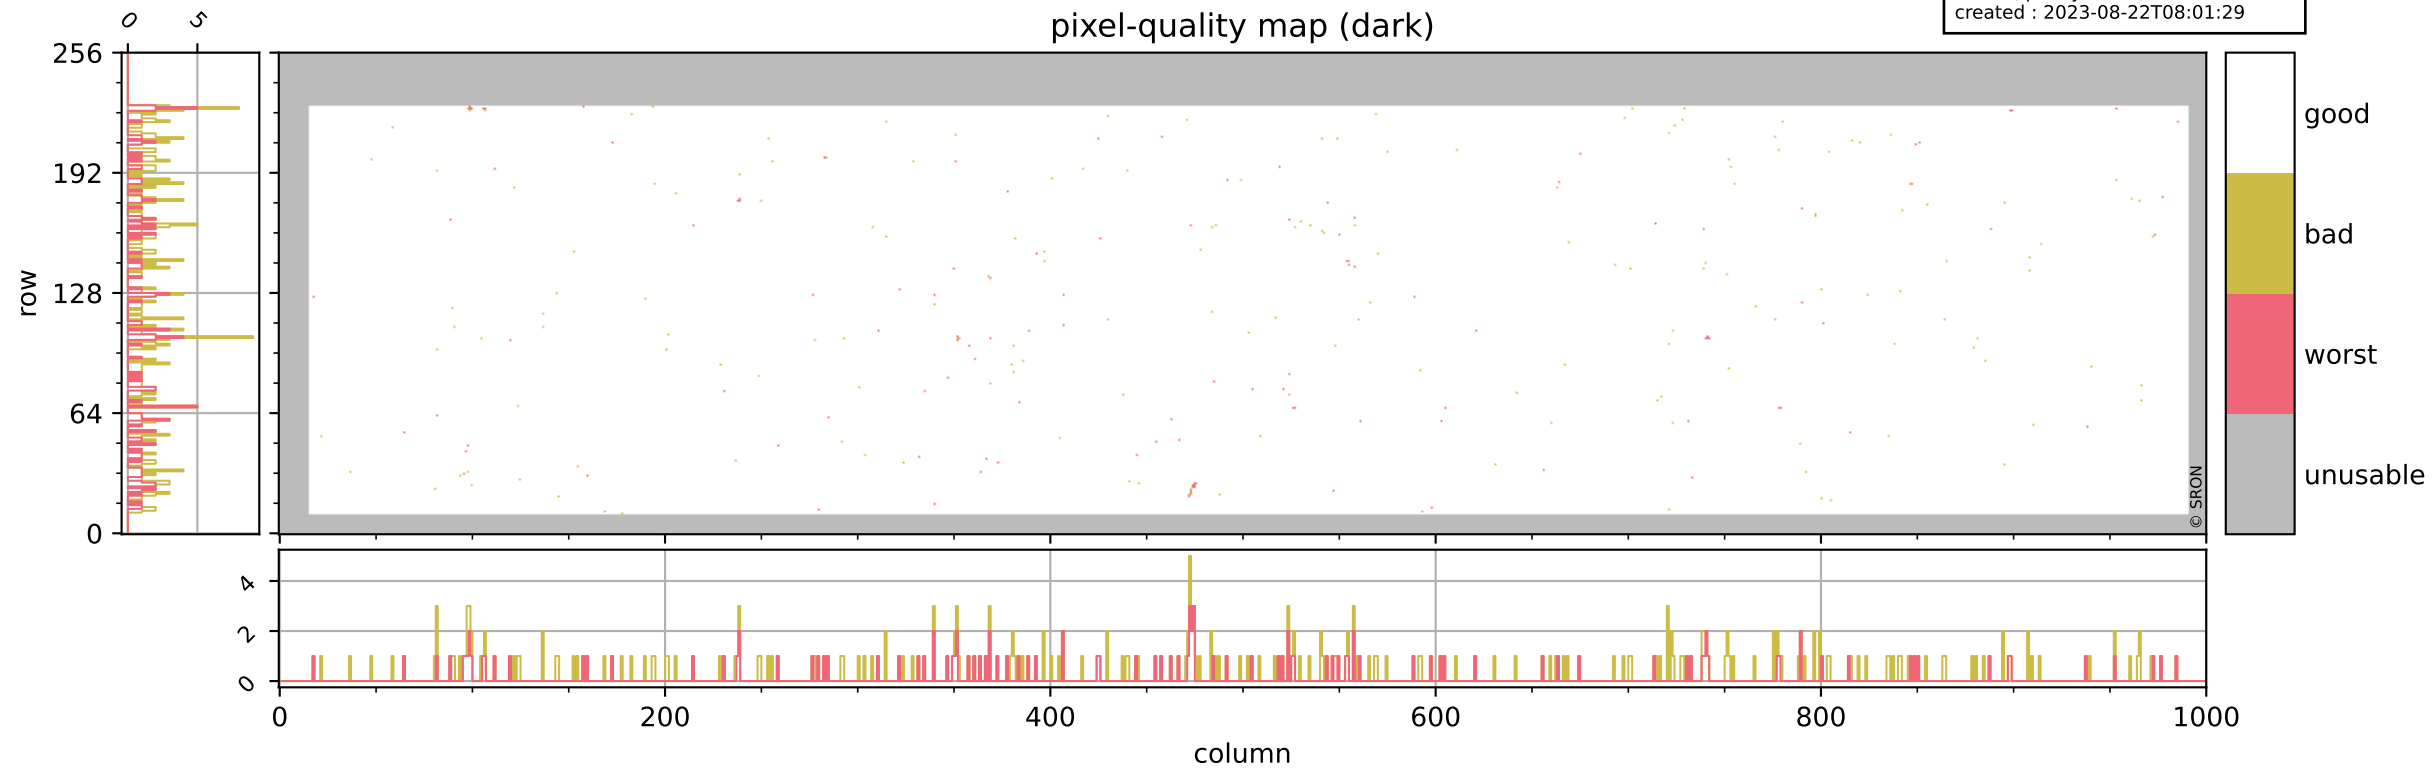

Tropomi SWIR pixel quality (official)

orbits : 19 in [10537, 10582]
coverage : 2019-10-26 / 2019-10-29
bad (quality < 0.8) : 3180
worst (quality < 0.1) : 375
created : 2023-08-22T08:01:29

pixel-quality map

Tropomi SWIR pixel quality (official)

orbits : 19 in [10537, 10582]
coverage : 2019-10-26 / 2019-10-29
bad (quality < 0.8) : 292
worst (quality < 0.1) : 117
created : 2023-08-22T08:01:29

Tropomi SWIR pixel quality (official)

orbits : 19 in [10537, 10582]
coverage : 2019-10-26 / 2019-10-29
bad (quality < 0.8) : 2928
worst (quality < 0.1) : 299
created : 2023-08-22T08:01:29

pixel-quality map (noise average)

Tropomi SWIR pixel quality (official)

orbits : 19 in [10537, 10582]
coverage : 2019-10-26 / 2019-10-29
to good : 342
good to bad : 1115
to worst : 160
created : 2023-08-22T08:01:29

total quality compared with SWIR pixel-quality CKD

Tropomi SWIR pixel quality (official)