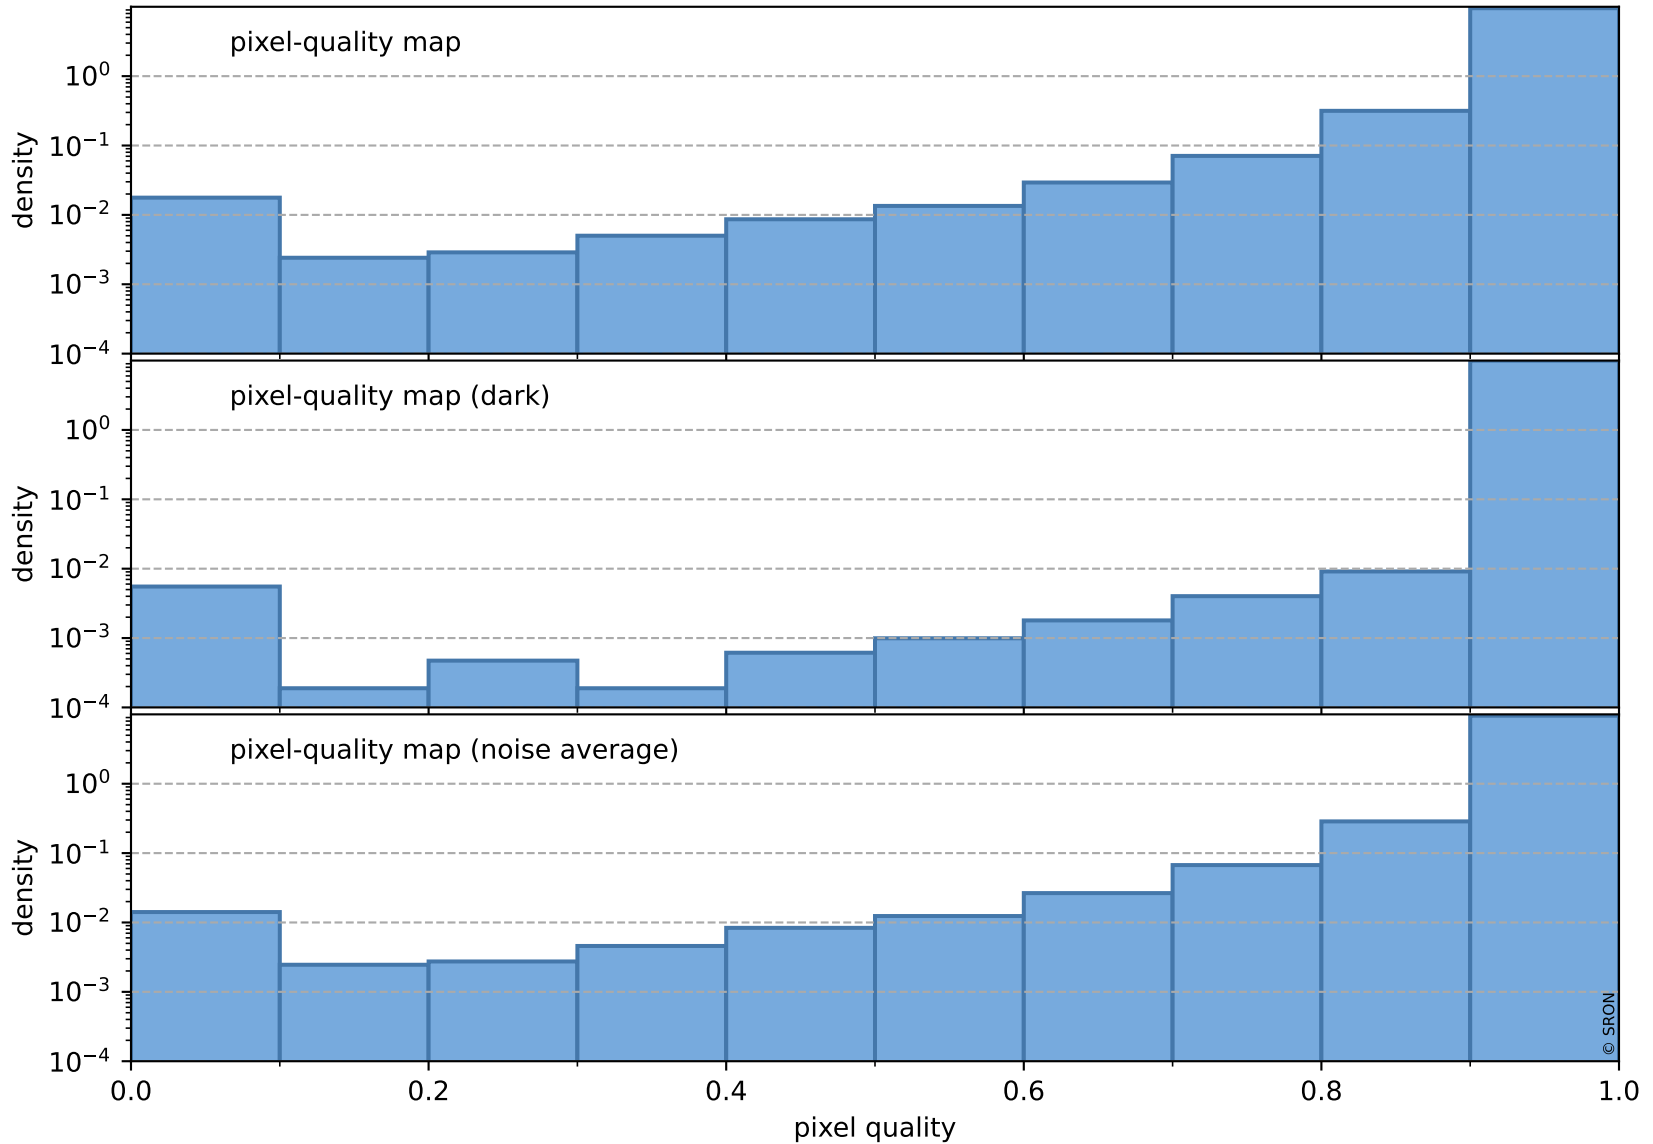

orbits : 19 in [10537, 10582]
coverage : 2019-10-26 / 2019-10-29
bad (quality < 0.8) : 2928
worst (quality < 0.1) : 299
created : 2023-08-22T08:01:29

pixel-quality map (noise average)

Tropomi SWIR pixel quality (official)

orbits : 19 in [10537, 10582]
coverage : 2019-10-26 / 2019-10-29
to good : 342
good to bad : 1115
to worst : 160
created : 2023-08-22T08:01:29

total quality compared with SWIR pixel-quality CKD

Tropomi SWIR pixel quality (official)

orbits : 19 in [10537, 10582]
coverage : 2019-10-26 / 2019-10-29
created : 2023-08-22T08:01:30

Histograms of pixel-quality

Tropomi SWIR pixel quality (official) ground-tracks of Sentinel-5P

orbits : 19 in [10537, 10582]
coverage : 2019-10-26 / 2019-10-29
created : 2023-08-22T08:01:30

Tropomi SWIR pixel quality (official)

orbits : [2827, 10582]
coverage : 2018-04-30 / 2019-10-29
created : 2023-08-22T08:01:30

trend of pixel quality & temperatures