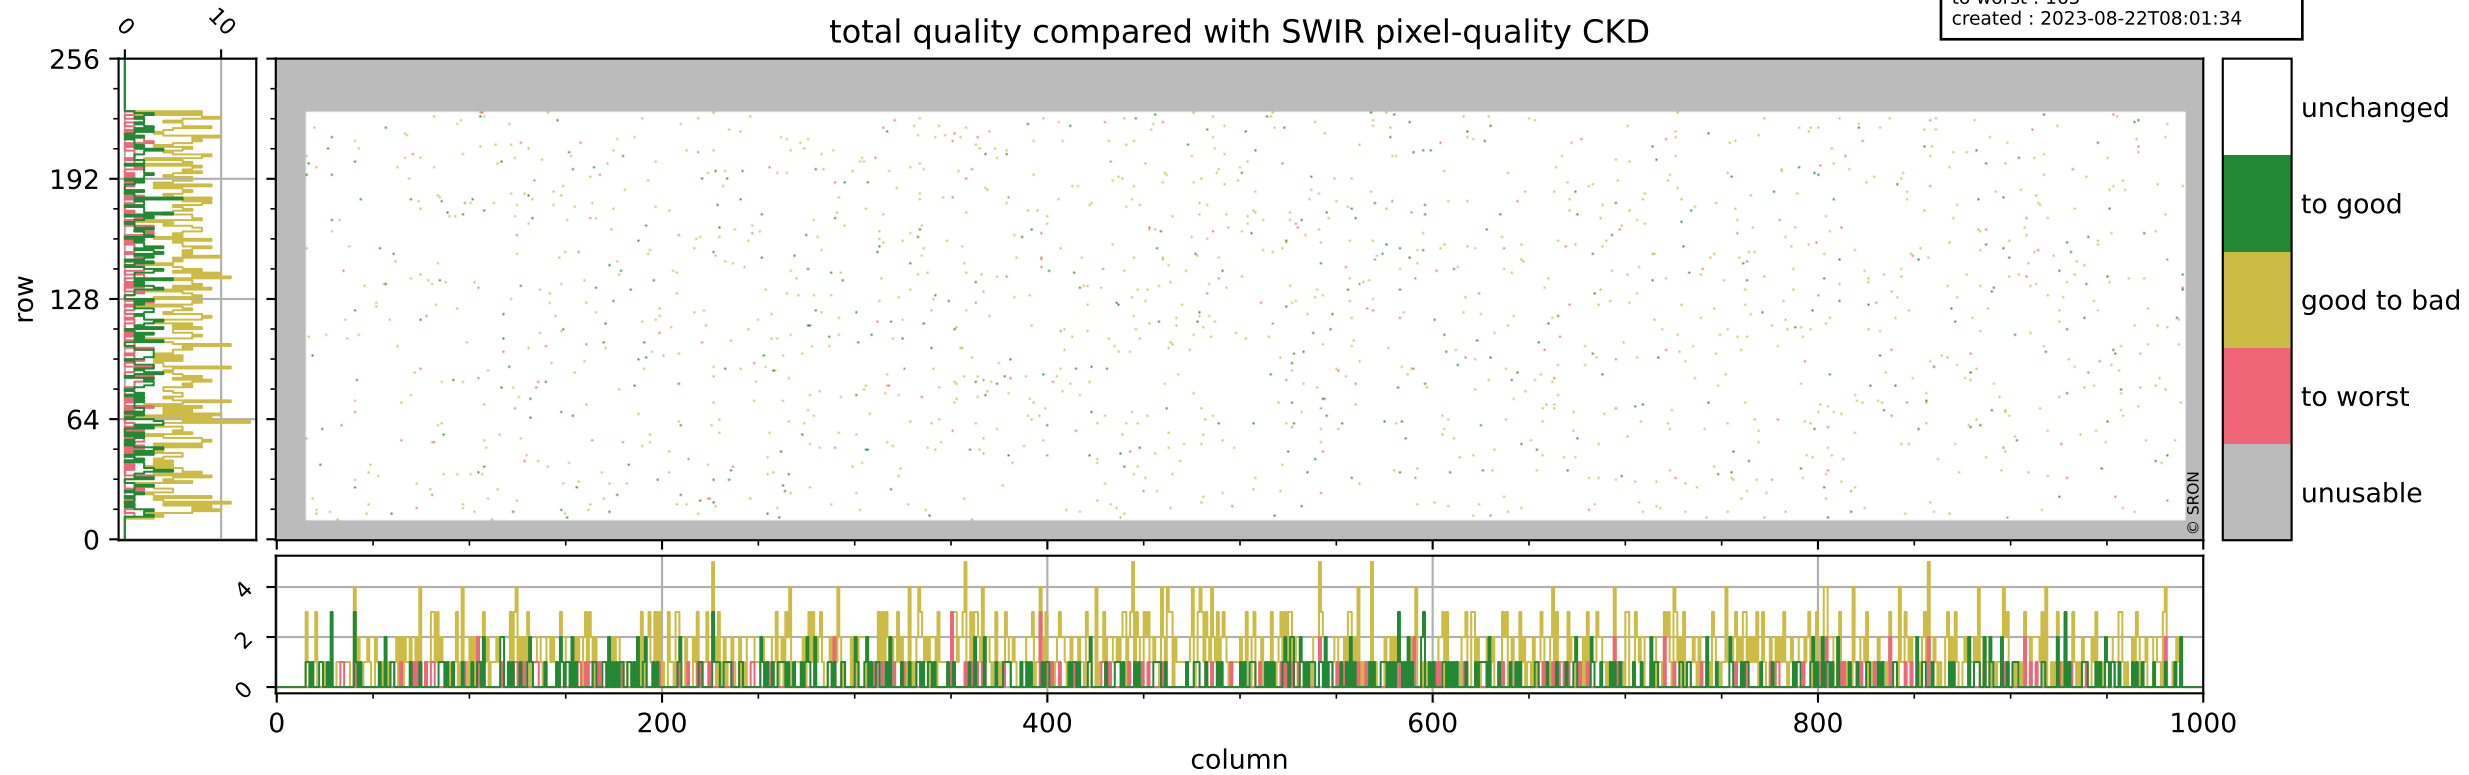

Tropomi SWIR pixel quality (official)

orbits : 18 in [10567, 10612]
coverage : 2019-10-28 / 2019-10-31
bad (quality < 0.8) : 292
worst (quality < 0.1) : 117
created : 2023-08-22T08:01:34

pixel-quality map (dark)

Tropomi SWIR pixel quality (official)

orbits : 18 in [10567, 10612]
coverage : 2019-10-28 / 2019-10-31
bad (quality < 0.8) : 2893
worst (quality < 0.1) : 298
created : 2023-08-22T08:01:34

pixel-quality map (noise average)

Tropomi SWIR pixel quality (official)

orbits : 18 in [10567, 10612]
coverage : 2019-10-28 / 2019-10-31
to good : 359
good to bad : 1091
to worst : 165
created : 2023-08-22T08:01:34

total quality compared with SWIR pixel-quality CKD

Tropomi SWIR pixel quality (official)

orbits : 18 in [10567, 10612]
coverage : 2019-10-28 / 2019-10-31
created : 2023-08-22T08:01:34

Histograms of pixel-quality

Tropomi SWIR pixel quality (official) ground-tracks of Sentinel-5P