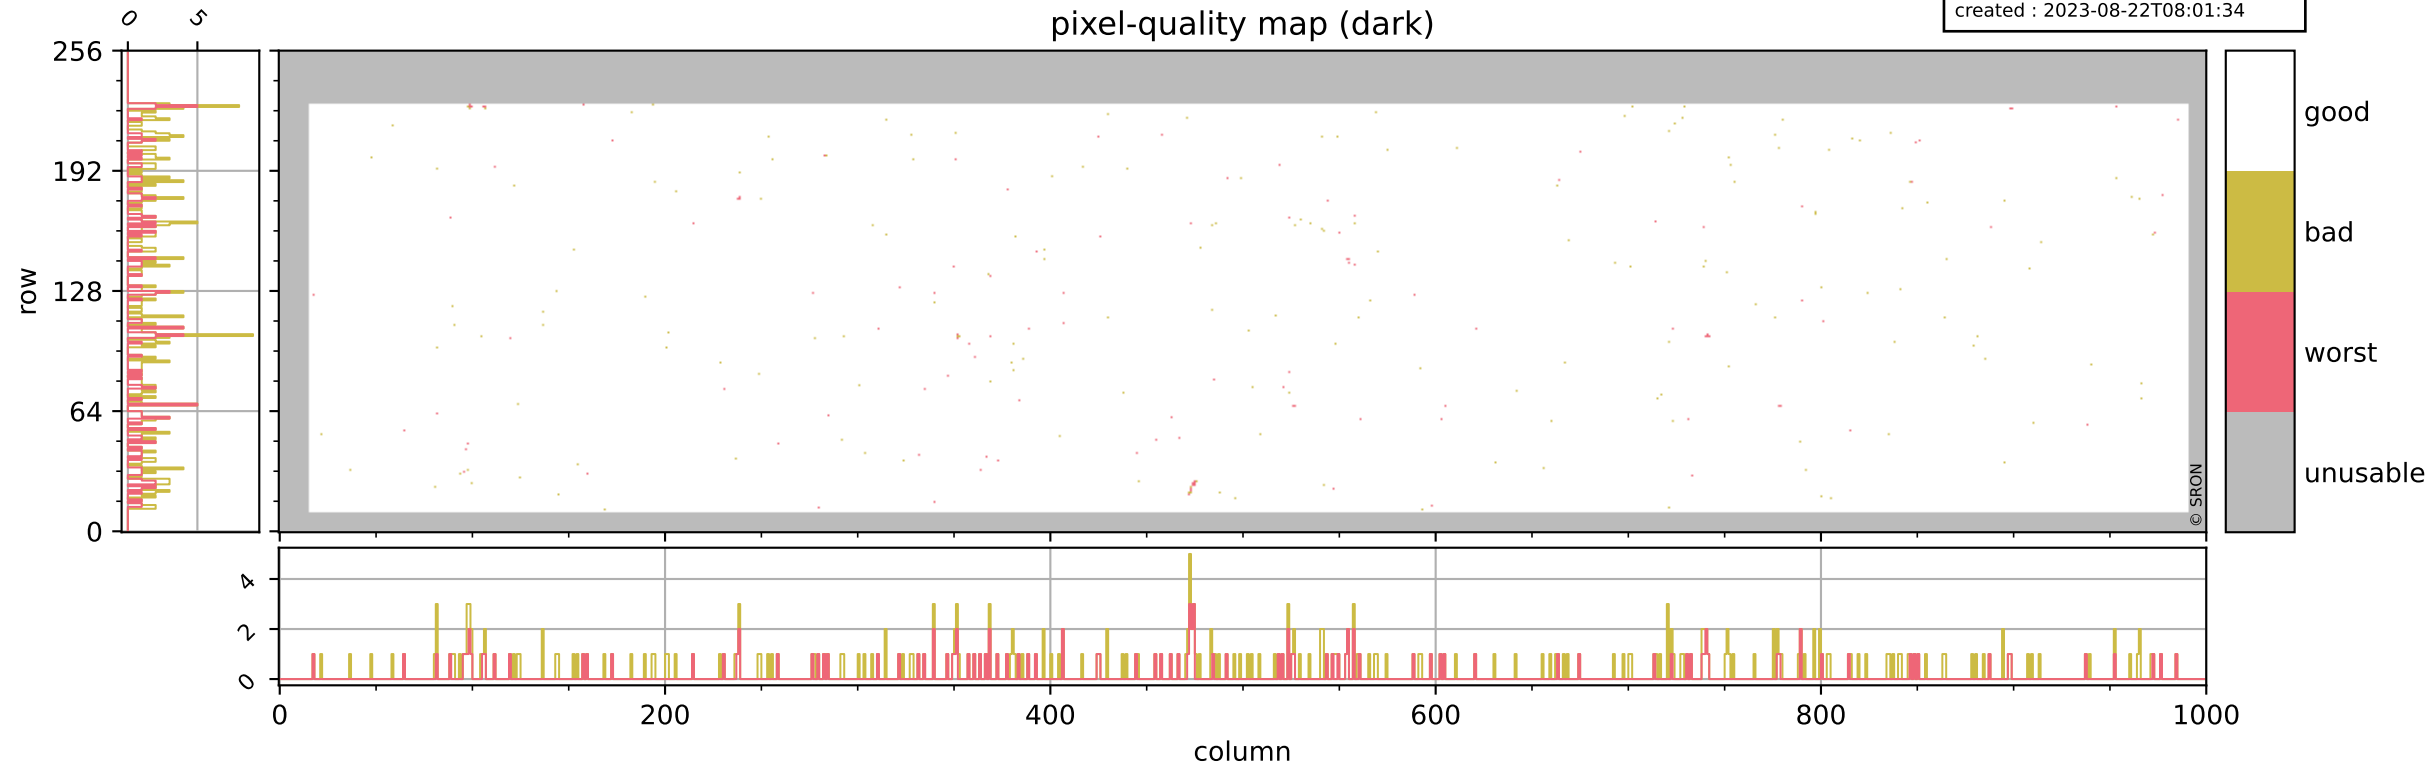

Tropomi SWIR pixel quality (official)

orbits : 18 in [10567, 10612]
coverage : 2019-10-28 / 2019-10-31
bad (quality < 0.8) : 3143
worst (quality < 0.1) : 375
created : 2023-08-22T08:01:33

pixel-quality map

Tropomi SWIR pixel quality (official)

orbits : 18 in [10567, 10612]
coverage : 2019-10-28 / 2019-10-31
bad (quality < 0.8) : 292
worst (quality < 0.1) : 117
created : 2023-08-22T08:01:34

pixel-quality map (dark)

Tropomi SWIR pixel quality (official)

orbits : 18 in [10567, 10612]
coverage : 2019-10-28 / 2019-10-31
bad (quality < 0.8) : 2893
worst (quality < 0.1) : 298
created : 2023-08-22T08:01:34

pixel-quality map (noise average)

Tropomi SWIR pixel quality (official)

orbits : 18 in [10567, 10612]
coverage : 2019-10-28 / 2019-10-31
created : 2023-08-22T08:01:34

Histograms of pixel-quality

Tropomi SWIR pixel quality (official) ground-tracks of Sentinel-5P