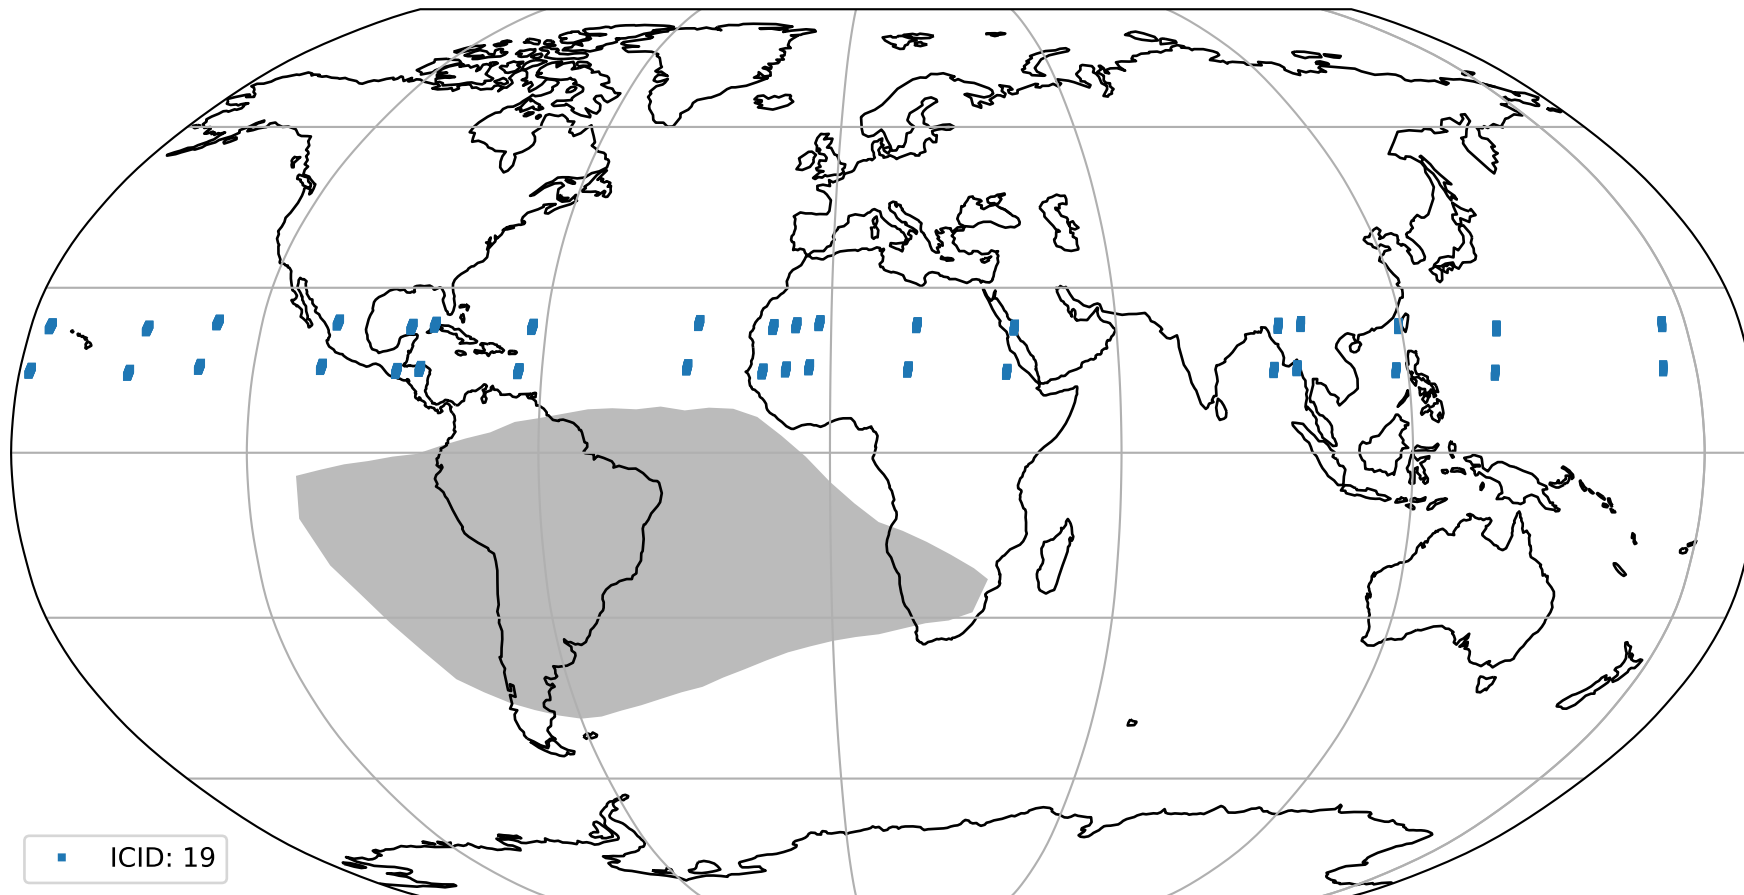

Tropomi SWIR pixel quality (official)

orbits : 18 in [10567, 10612]
coverage : 2019-10-28 / 2019-10-31
created : 2023-08-22T08:01:34

Histograms of pixel-quality

Tropomi SWIR pixel quality (official) ground-tracks of Sentinel-5P

orbits : 18 in [10567, 10612]
coverage : 2019-10-28 / 2019-10-31
created : 2023-08-22T08:01:35

Tropomi SWIR pixel quality (official)

orbits : [2827, 10612]
coverage : 2018-04-30 / 2019-10-31
created : 2023-08-22T08:01:35