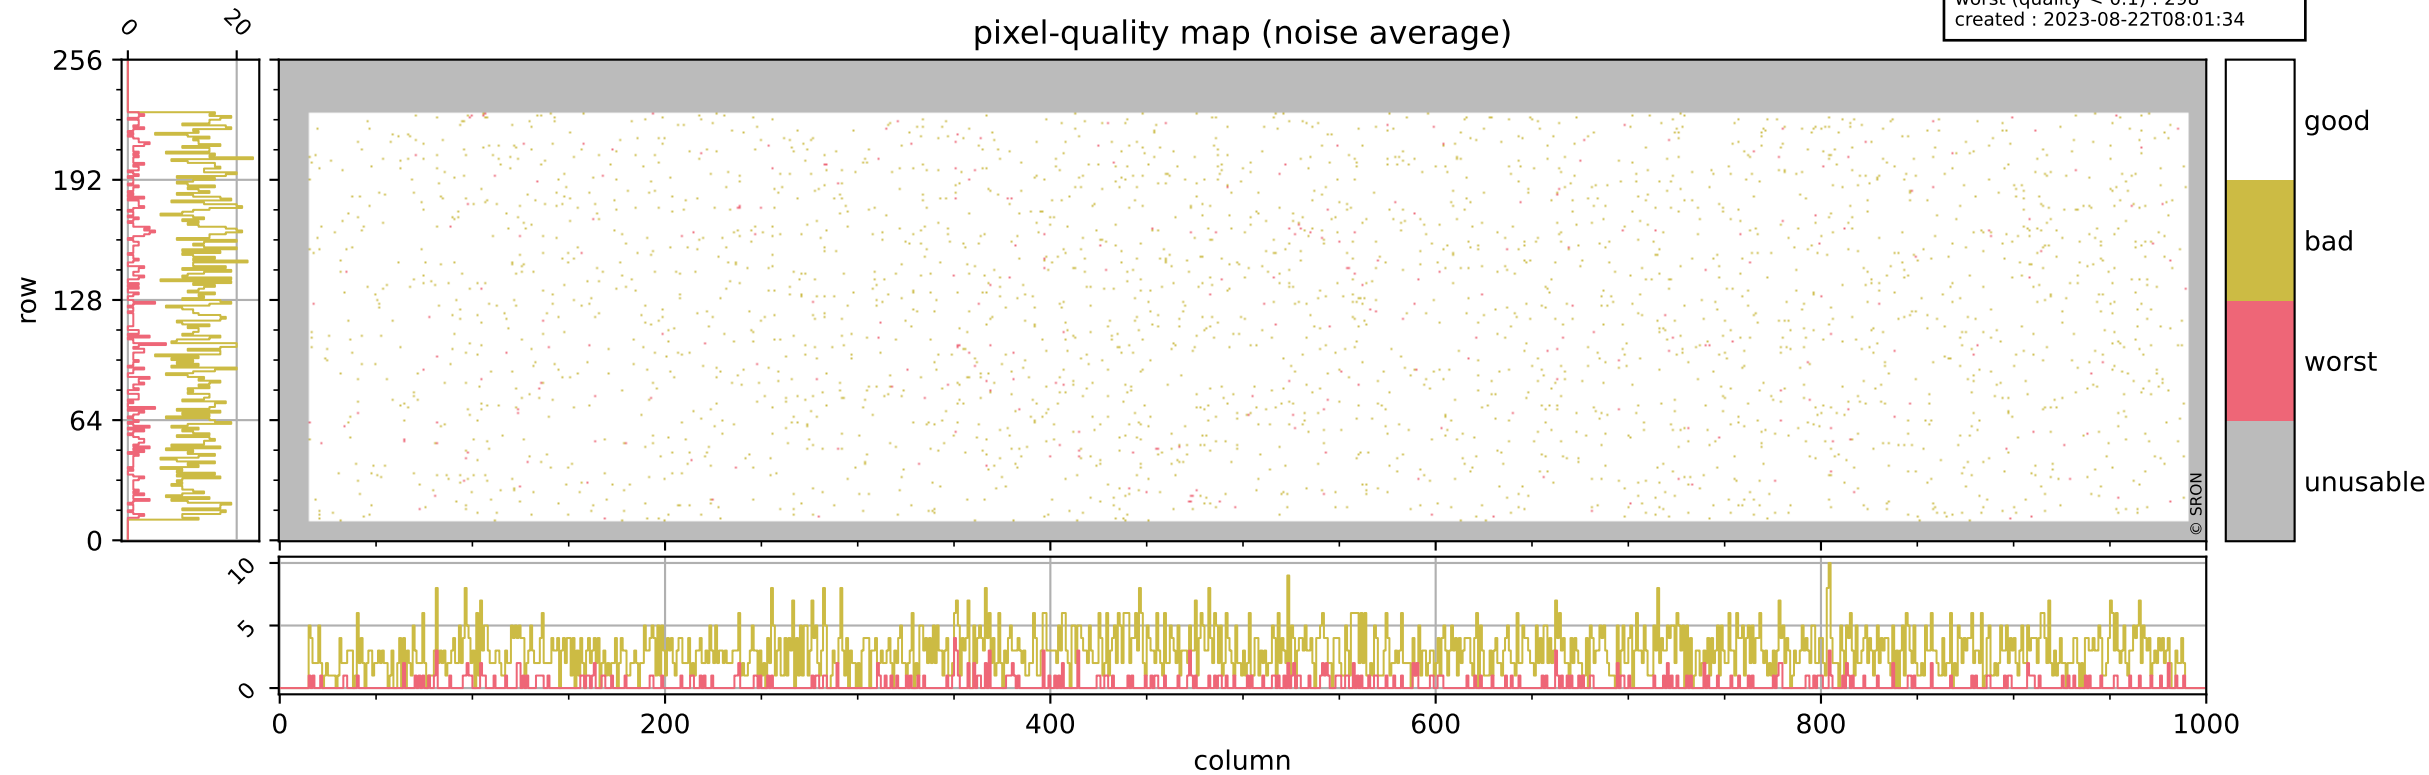

Tropomi SWIR pixel quality (official)

orbits : 18 in [10567, 10612]
coverage : 2019-10-28 / 2019-10-31
bad (quality < 0.8) : 292
worst (quality < 0.1) : 117
created : 2023-08-22T08:01:34

pixel-quality map (dark)

Tropomi SWIR pixel quality (official)

orbits : 18 in [10567, 10612]
coverage : 2019-10-28 / 2019-10-31
bad (quality < 0.8) : 2893
worst (quality < 0.1) : 298
created : 2023-08-22T08:01:34

pixel-quality map (noise average)

Tropomi SWIR pixel quality (official)

orbits : 18 in [10567, 10612]
coverage : 2019-10-28 / 2019-10-31
to good : 359
good to bad : 1091
to worst : 165
created : 2023-08-22T08:01:34

total quality compared with SWIR pixel-quality CKD

Tropomi SWIR pixel quality (official)

orbits : 18 in [10567, 10612]
coverage : 2019-10-28 / 2019-10-31
created : 2023-08-22T08:01:34

Histograms of pixel-quality

Tropomi SWIR pixel quality (official) ground-tracks of Sentinel-5P