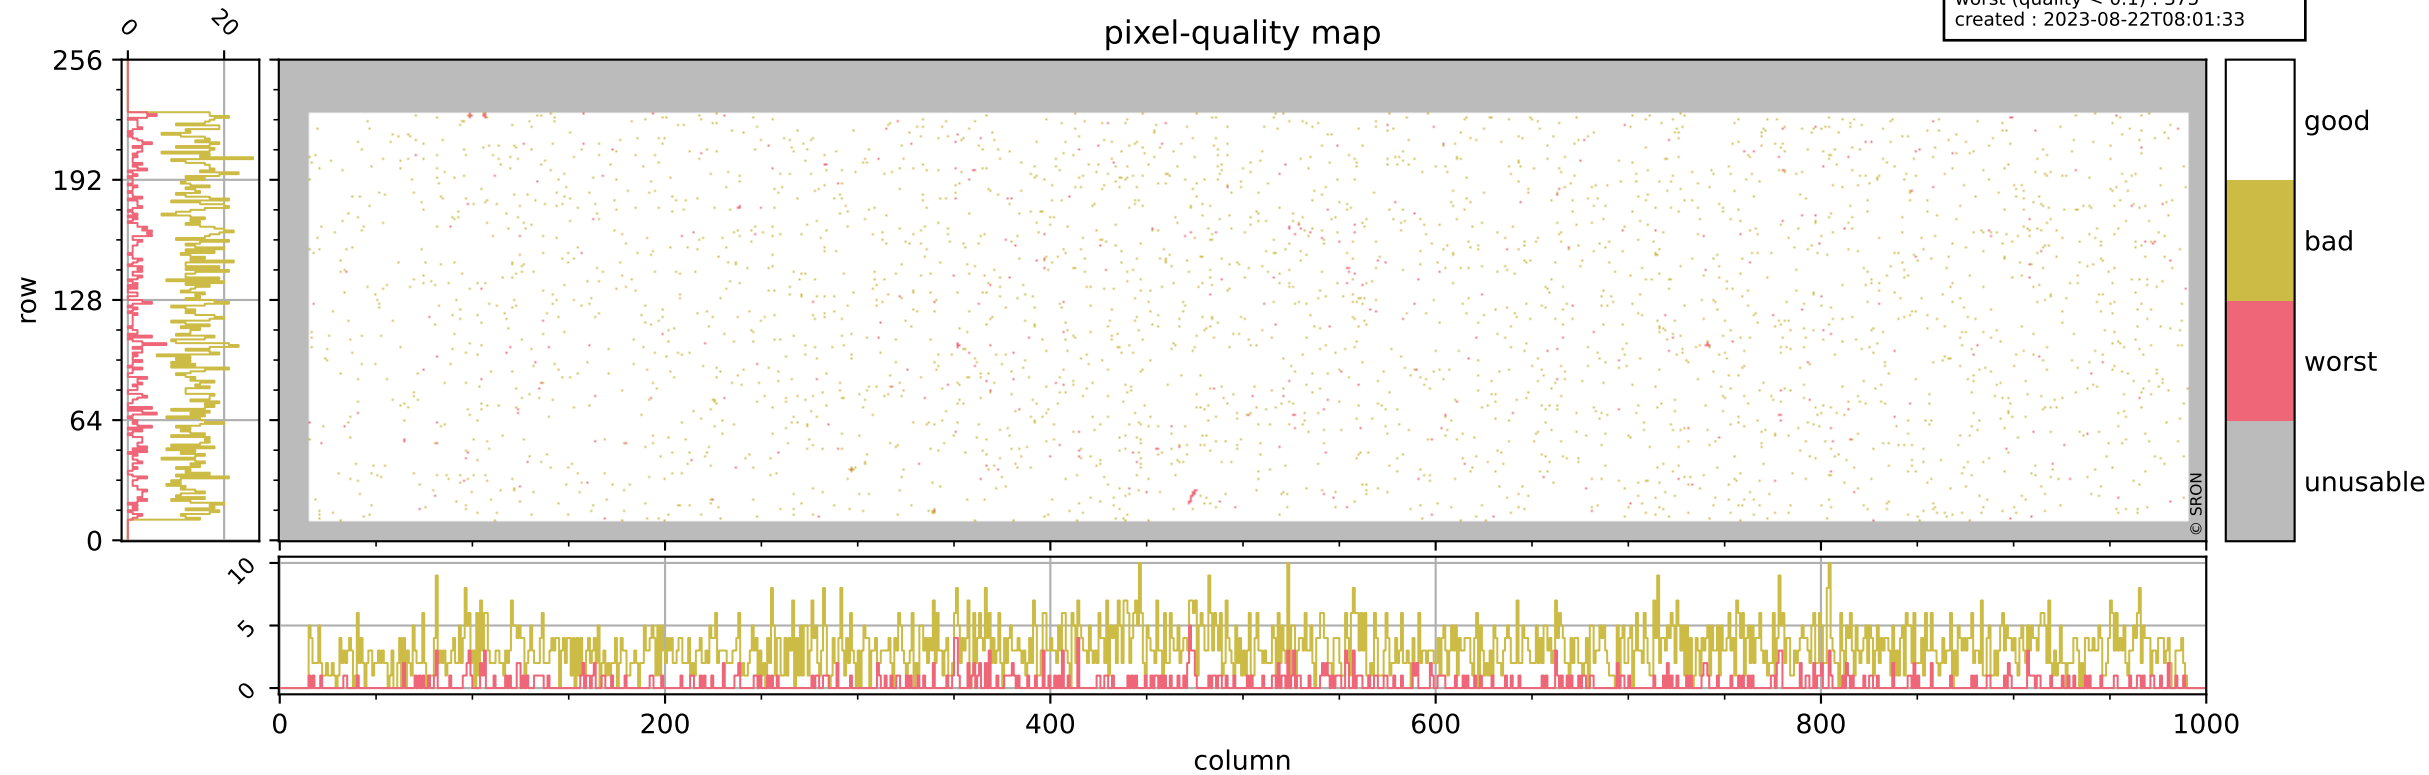

Tropomi SWIR pixel quality (official)

orbits : 18 in [10567, 10612]
coverage : 2019-10-28 / 2019-10-31
bad (quality < 0.8) : 3143
worst (quality < 0.1) : 375
created : 2023-08-22T08:01:33

pixel-quality map

Tropomi SWIR pixel quality (official)

orbits : 18 in [10567, 10612]
coverage : 2019-10-28 / 2019-10-31
bad (quality < 0.8) : 292
worst (quality < 0.1) : 117
created : 2023-08-22T08:01:34

pixel-quality map (dark)

Tropomi SWIR pixel quality (official)

orbits : 18 in [10567, 10612]
coverage : 2019-10-28 / 2019-10-31
bad (quality < 0.8) : 2893
worst (quality < 0.1) : 298
created : 2023-08-22T08:01:34

pixel-quality map (noise average)

Tropomi SWIR pixel quality (official)

orbits : 18 in [10567, 10612]
coverage : 2019-10-28 / 2019-10-31
created : 2023-08-22T08:01:34

Histograms of pixel-quality

Tropomi SWIR pixel quality (official) ground-tracks of Sentinel-5P