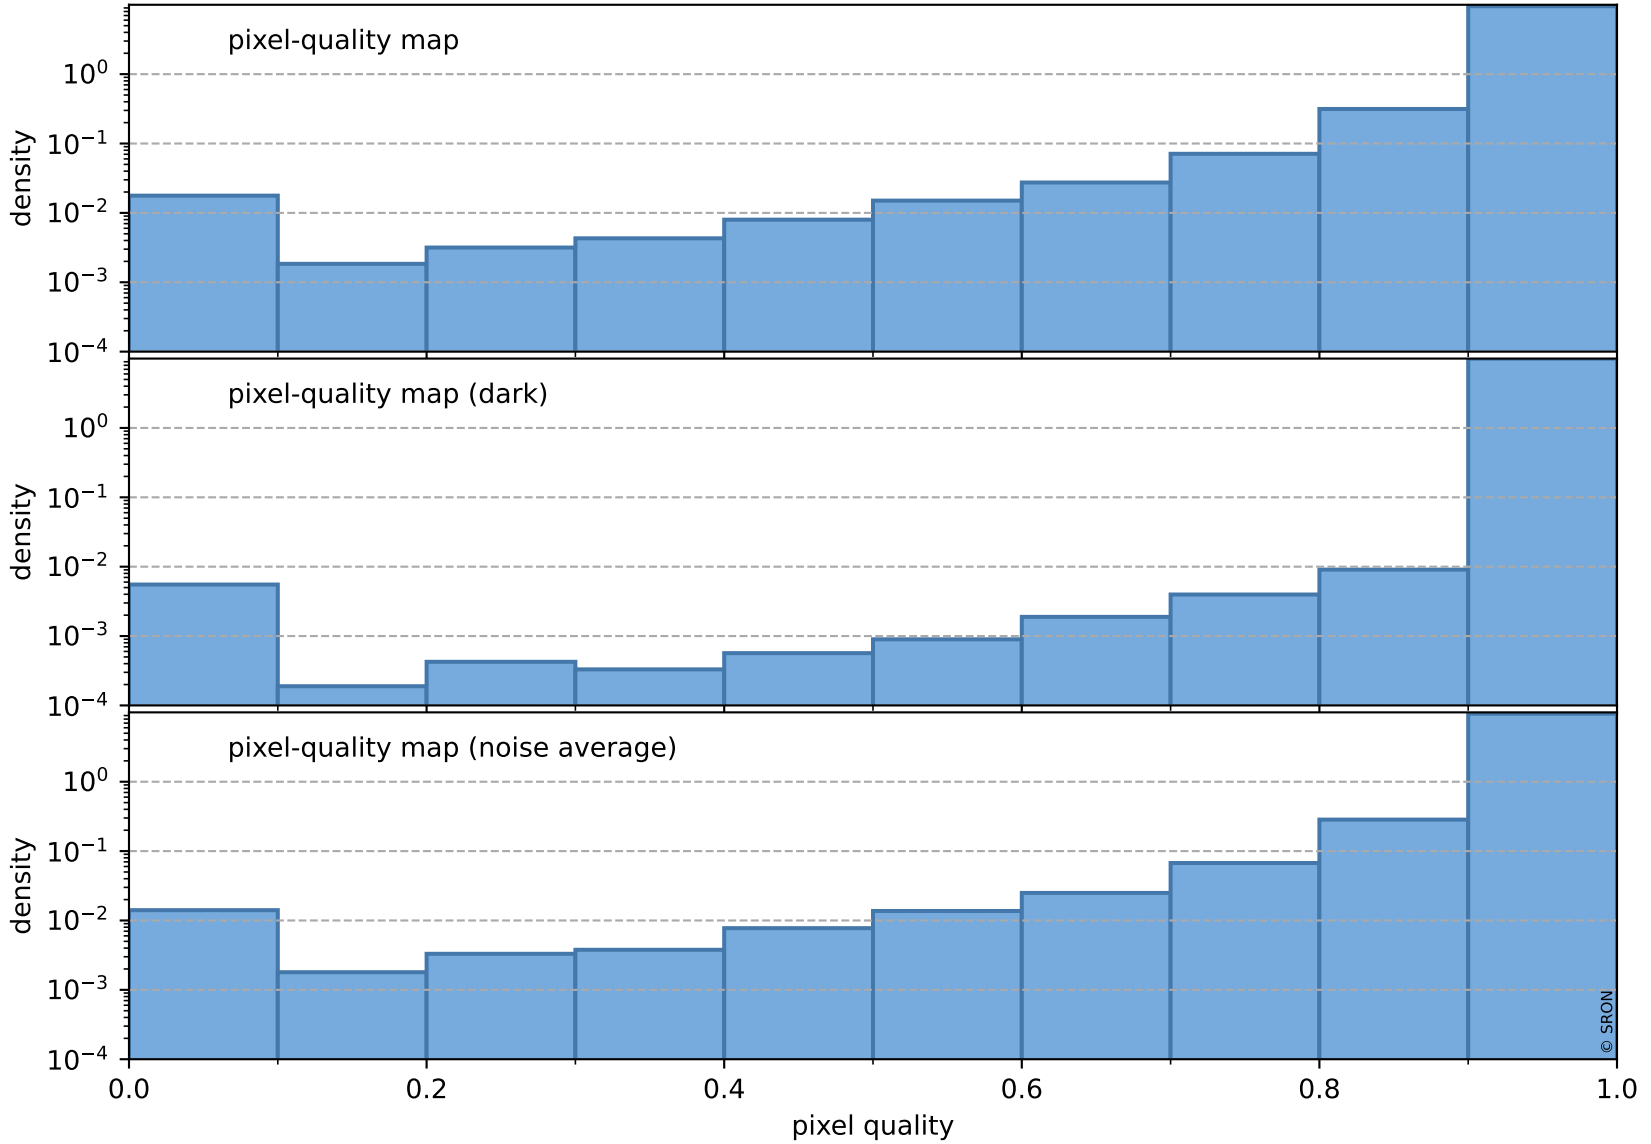

Tropomi SWIR pixel quality (official)

orbits : 18 in [10567, 10612]
coverage : 2019-10-28 / 2019-10-31
to good : 359
good to bad : 1091
to worst : 165
created : 2023-08-22T08:01:34

total quality compared with SWIR pixel-quality CKD

Tropomi SWIR pixel quality (official)

orbits : 18 in [10567, 10612]
coverage : 2019-10-28 / 2019-10-31
created : 2023-08-22T08:01:34

Histograms of pixel-quality

Tropomi SWIR pixel quality (official) ground-tracks of Sentinel-5P

orbits : 18 in [10567, 10612]
coverage : 2019-10-28 / 2019-10-31
created : 2023-08-22T08:01:35

Tropomi SWIR pixel quality (official)

orbits : [2827, 10612]
coverage : 2018-04-30 / 2019-10-31
created : 2023-08-22T08:01:35