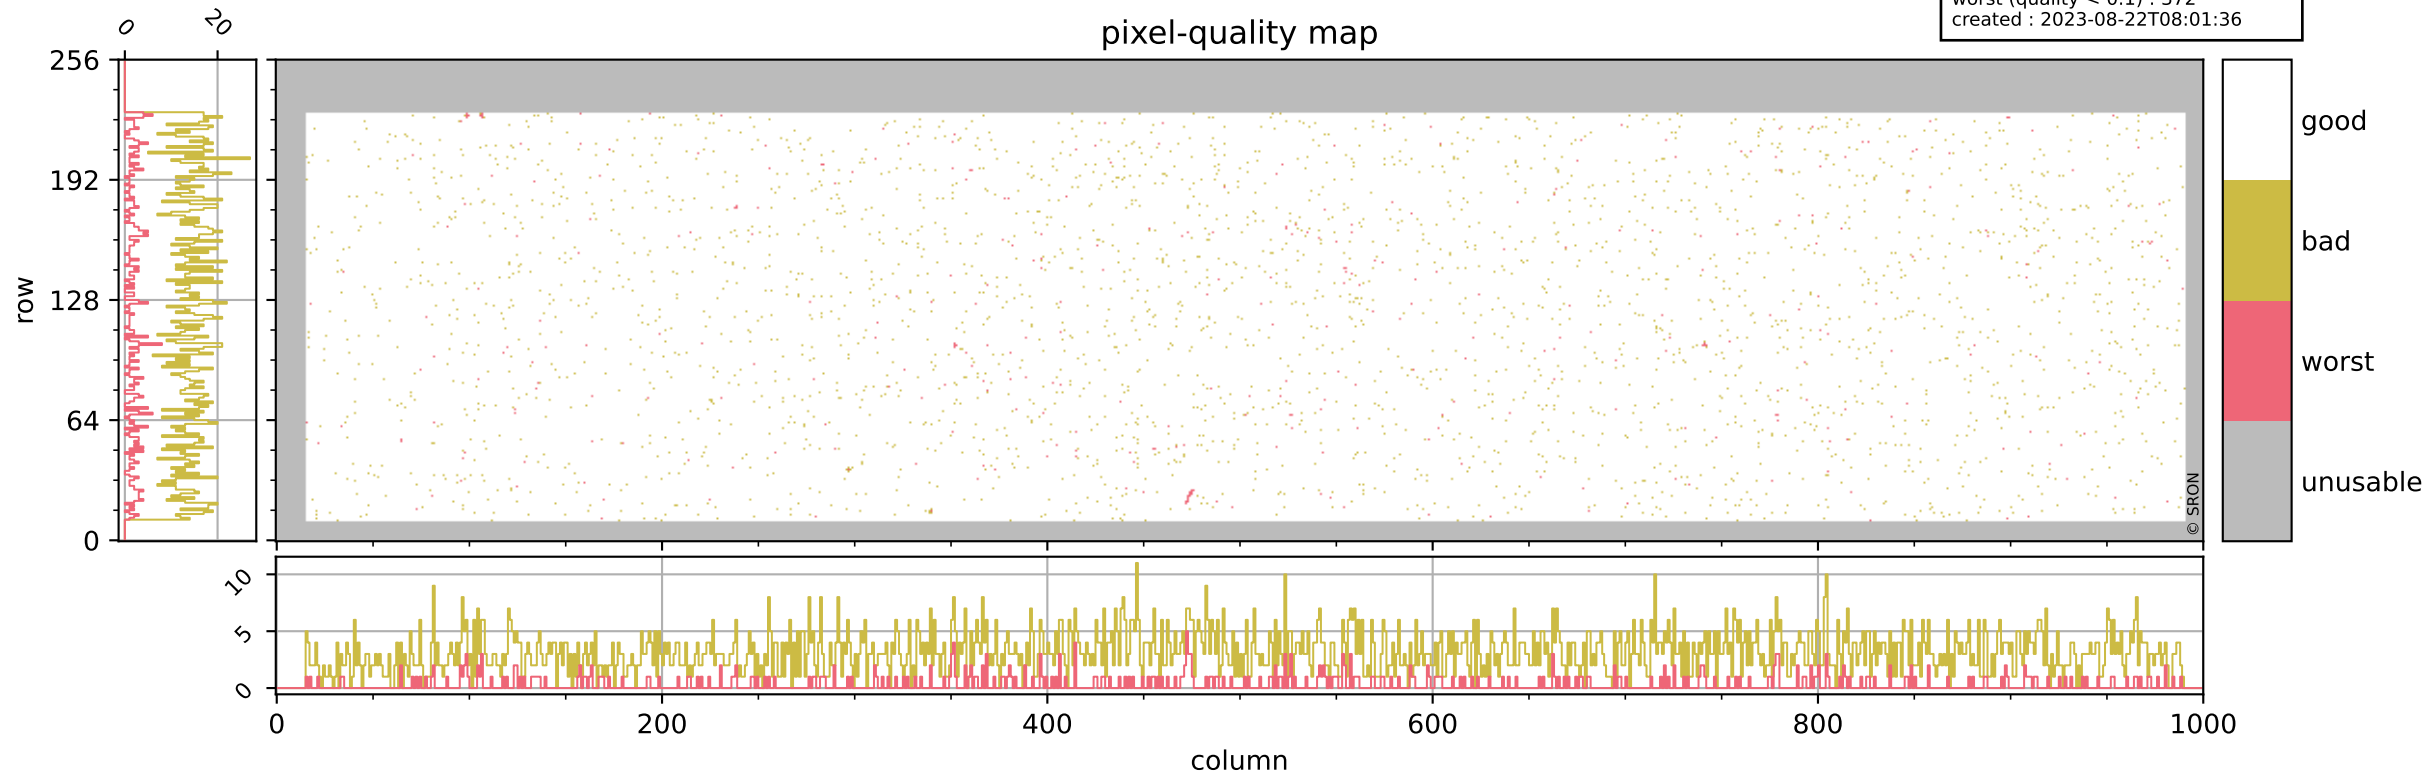

Tropomi SWIR pixel quality (official)

orbits : 19 in [10582, 10627]
coverage : 2019-10-29 / 2019-11-01
bad (quality < 0.8) : 3123
worst (quality < 0.1) : 372
created : 2023-08-22T08:01:36

pixel-quality map

Tropomi SWIR pixel quality (official)

orbits : 19 in [10582, 10627]
coverage : 2019-10-29 / 2019-11-01
bad (quality < 0.8) : 293
worst (quality < 0.1) : 118
created : 2023-08-22T08:01:36

Tropomi SWIR pixel quality (official)

orbits : 19 in [10582, 10627]
coverage : 2019-10-29 / 2019-11-01
bad (quality < 0.8) : 2878
worst (quality < 0.1) : 295
created : 2023-08-22T08:01:36

pixel-quality map (noise average)

Tropomi SWIR pixel quality (official)

orbits : 19 in [10582, 10627]
coverage : 2019-10-29 / 2019-11-01
created : 2023-08-22T08:01:36

Histograms of pixel-quality

Tropomi SWIR pixel quality (official) ground-tracks of Sentinel-5P

orbits : 19 in [10582, 10627]
coverage : 2019-10-29 / 2019-11-01
created : 2023-08-22T08:01:37