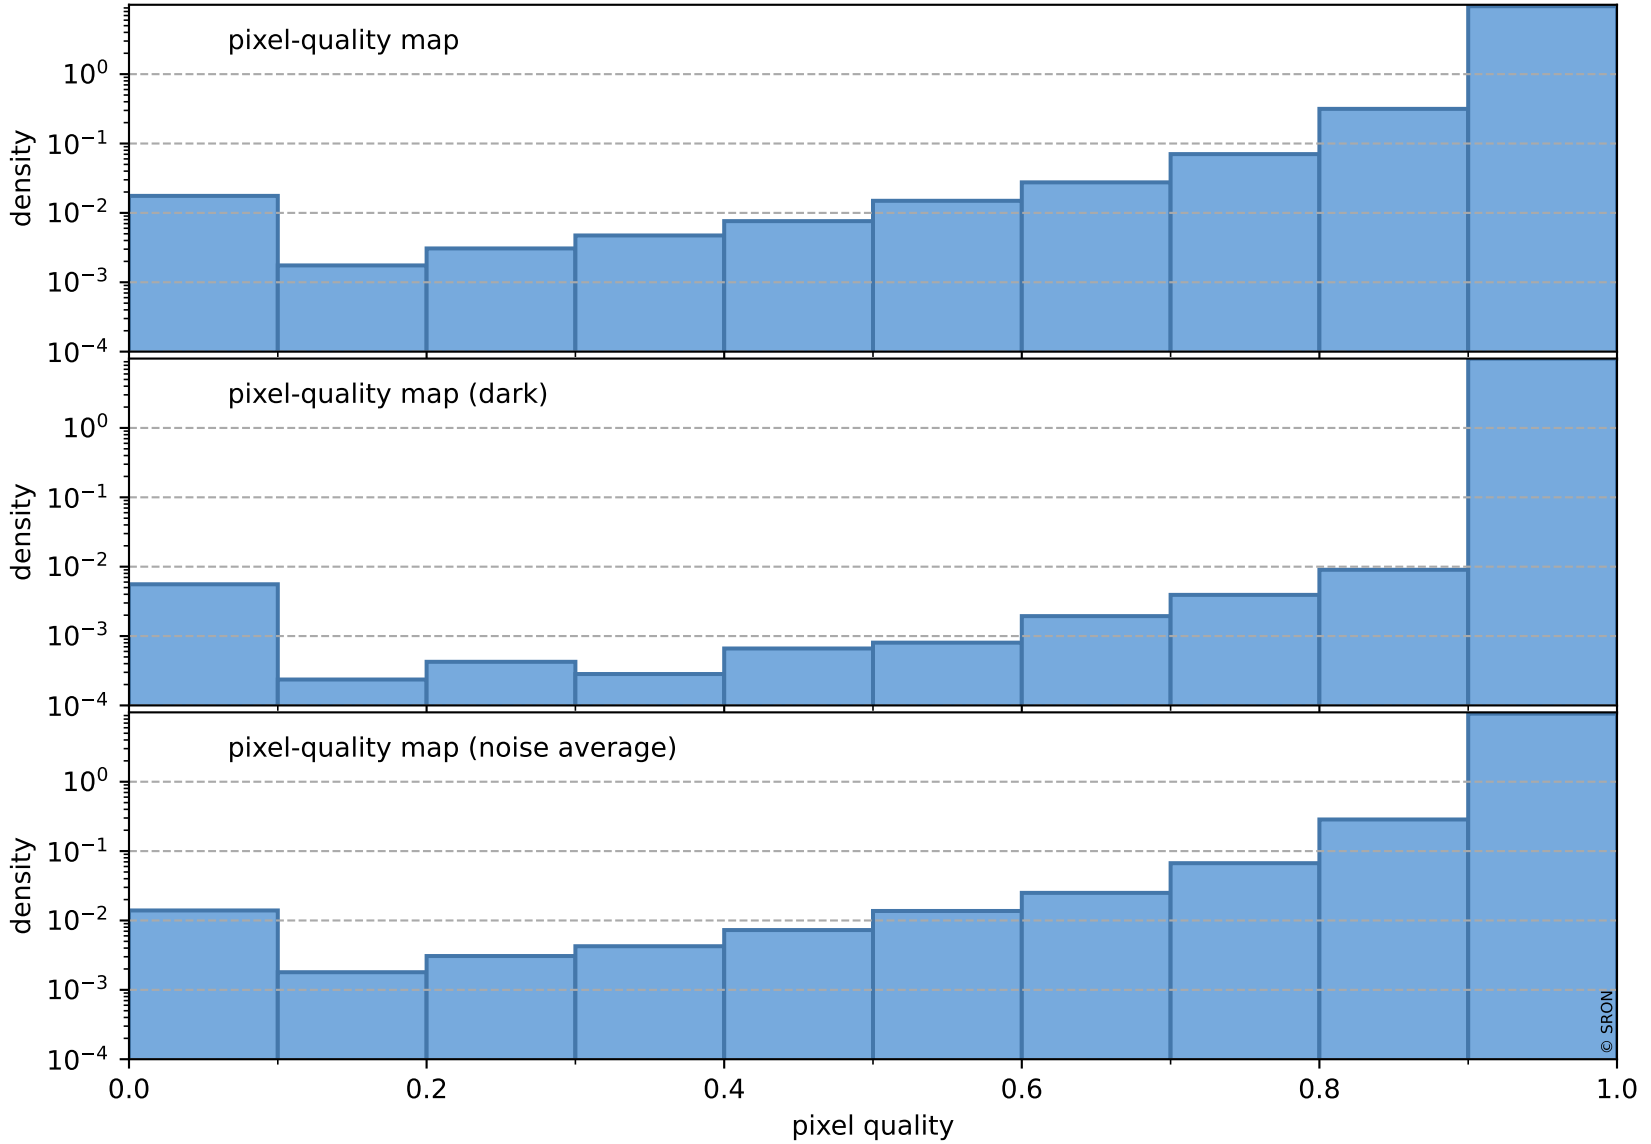

orbits : 19 in [10582, 10627]
coverage : 2019-10-29 / 2019-11-01
bad (quality < 0.8) : 2878
worst (quality < 0.1) : 295
created : 2023-08-22T08:01:36

pixel-quality map (noise average)

Tropomi SWIR pixel quality (official)

orbits : 19 in [10582, 10627]
coverage : 2019-10-29 / 2019-11-01
to good : 360
good to bad : 1074
to worst : 161
created : 2023-08-22T08:01:36

total quality compared with SWIR pixel-quality CKD

Tropomi SWIR pixel quality (official)

orbits : 19 in [10582, 10627]
coverage : 2019-10-29 / 2019-11-01
created : 2023-08-22T08:01:36

Histograms of pixel-quality

Tropomi SWIR pixel quality (official) ground-tracks of Sentinel-5P

orbits : 19 in [10582, 10627]
coverage : 2019-10-29 / 2019-11-01
created : 2023-08-22T08:01:37

Tropomi SWIR pixel quality (official)

orbits : [2827, 10627]
coverage : 2018-04-30 / 2019-11-01
created : 2023-08-22T08:01:37

trend of pixel quality & temperatures