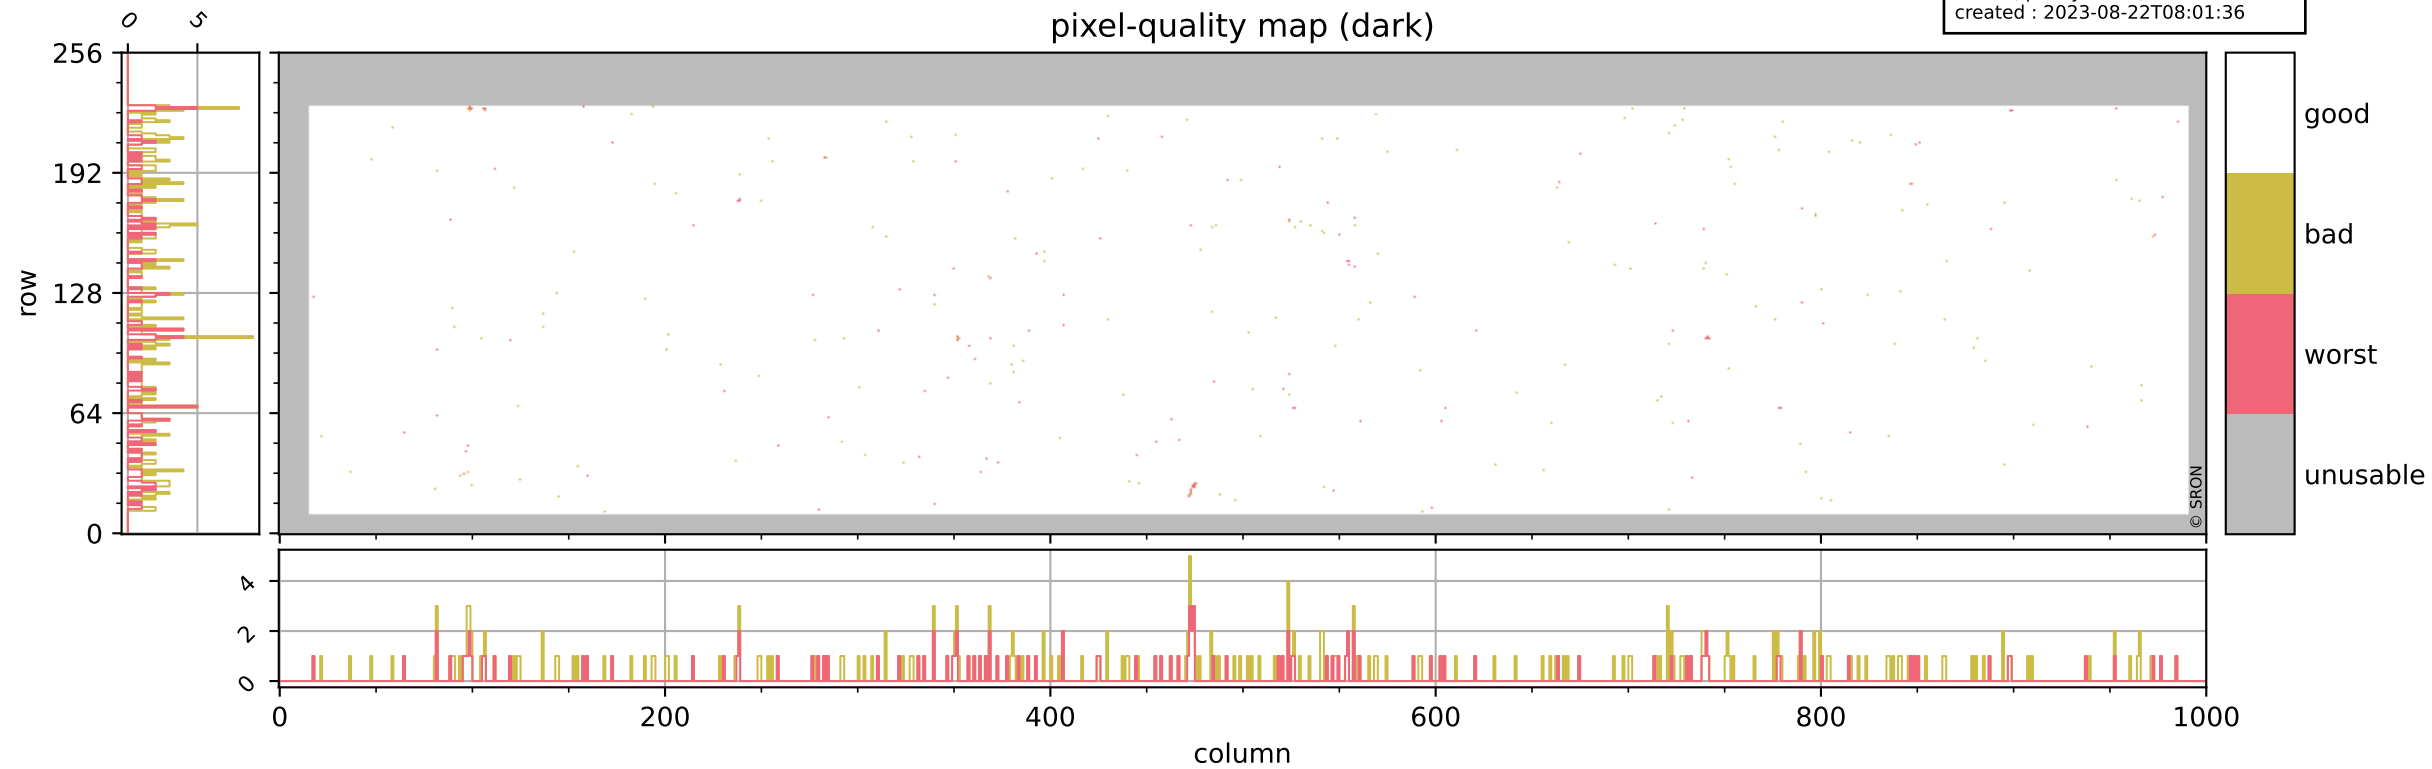

Tropomi SWIR pixel quality (official)

orbits : 19 in [10582, 10627]
coverage : 2019-10-29 / 2019-11-01
bad (quality < 0.8) : 3123
worst (quality < 0.1) : 372
created : 2023-08-22T08:01:36

pixel-quality map

Tropomi SWIR pixel quality (official)

orbits : 19 in [10582, 10627]
coverage : 2019-10-29 / 2019-11-01
bad (quality < 0.8) : 293
worst (quality < 0.1) : 118
created : 2023-08-22T08:01:36

Tropomi SWIR pixel quality (official)

orbits : 19 in [10582, 10627]
coverage : 2019-10-29 / 2019-11-01
bad (quality < 0.8) : 2878
worst (quality < 0.1) : 295
created : 2023-08-22T08:01:36

pixel-quality map (noise average)

Tropomi SWIR pixel quality (official)

orbits : 19 in [10582, 10627]
coverage : 2019-10-29 / 2019-11-01
created : 2023-08-22T08:01:36

Histograms of pixel-quality

Tropomi SWIR pixel quality (official) ground-tracks of Sentinel-5P

orbits : 19 in [10582, 10627]
coverage : 2019-10-29 / 2019-11-01
created : 2023-08-22T08:01:37