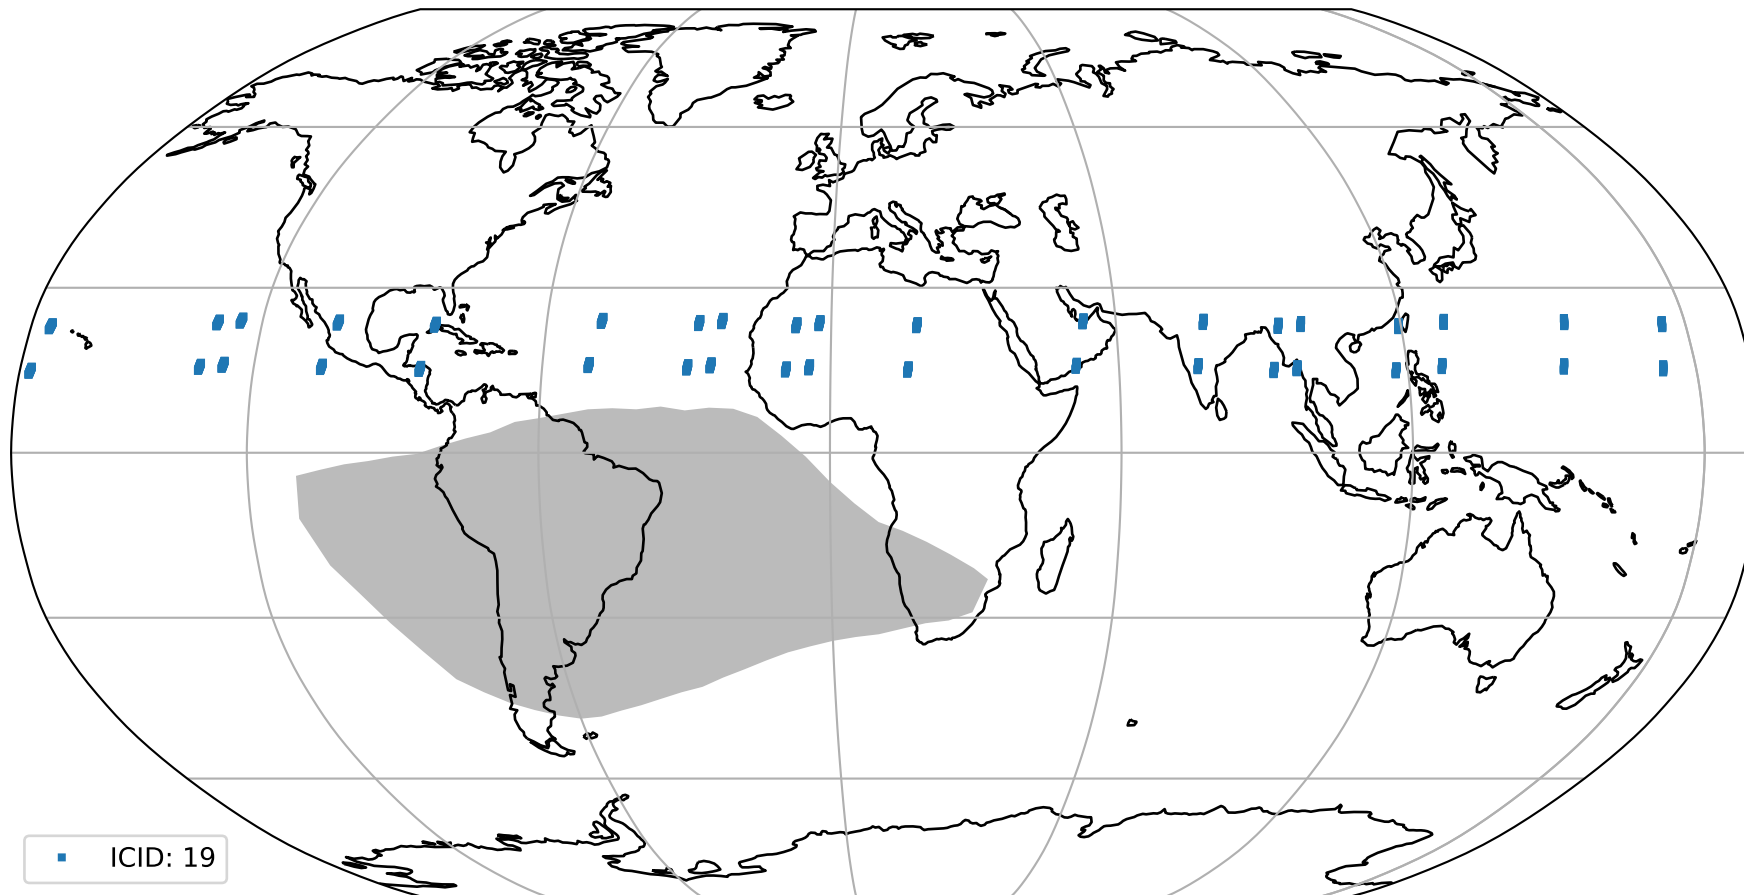

orbits : 19 in [10582, 10627]
coverage : 2019-10-29 / 2019-11-01
bad (quality < 0.8) : 2878
worst (quality < 0.1) : 295
created : 2023-08-22T08:01:36

pixel-quality map (noise average)

Tropomi SWIR pixel quality (official)

orbits : 19 in [10582, 10627]
coverage : 2019-10-29 / 2019-11-01
to good : 360
good to bad : 1074
to worst : 161
created : 2023-08-22T08:01:36

total quality compared with SWIR pixel-quality CKD

Tropomi SWIR pixel quality (official)

orbits : 19 in [10582, 10627]
coverage : 2019-10-29 / 2019-11-01
created : 2023-08-22T08:01:36

Histograms of pixel-quality

Tropomi SWIR pixel quality (official) ground-tracks of Sentinel-5P

orbits : 19 in [10582, 10627]
coverage : 2019-10-29 / 2019-11-01
created : 2023-08-22T08:01:37

Tropomi SWIR pixel quality (official)

orbits : [2827, 10627]
coverage : 2018-04-30 / 2019-11-01
created : 2023-08-22T08:01:37

trend of pixel quality & temperatures