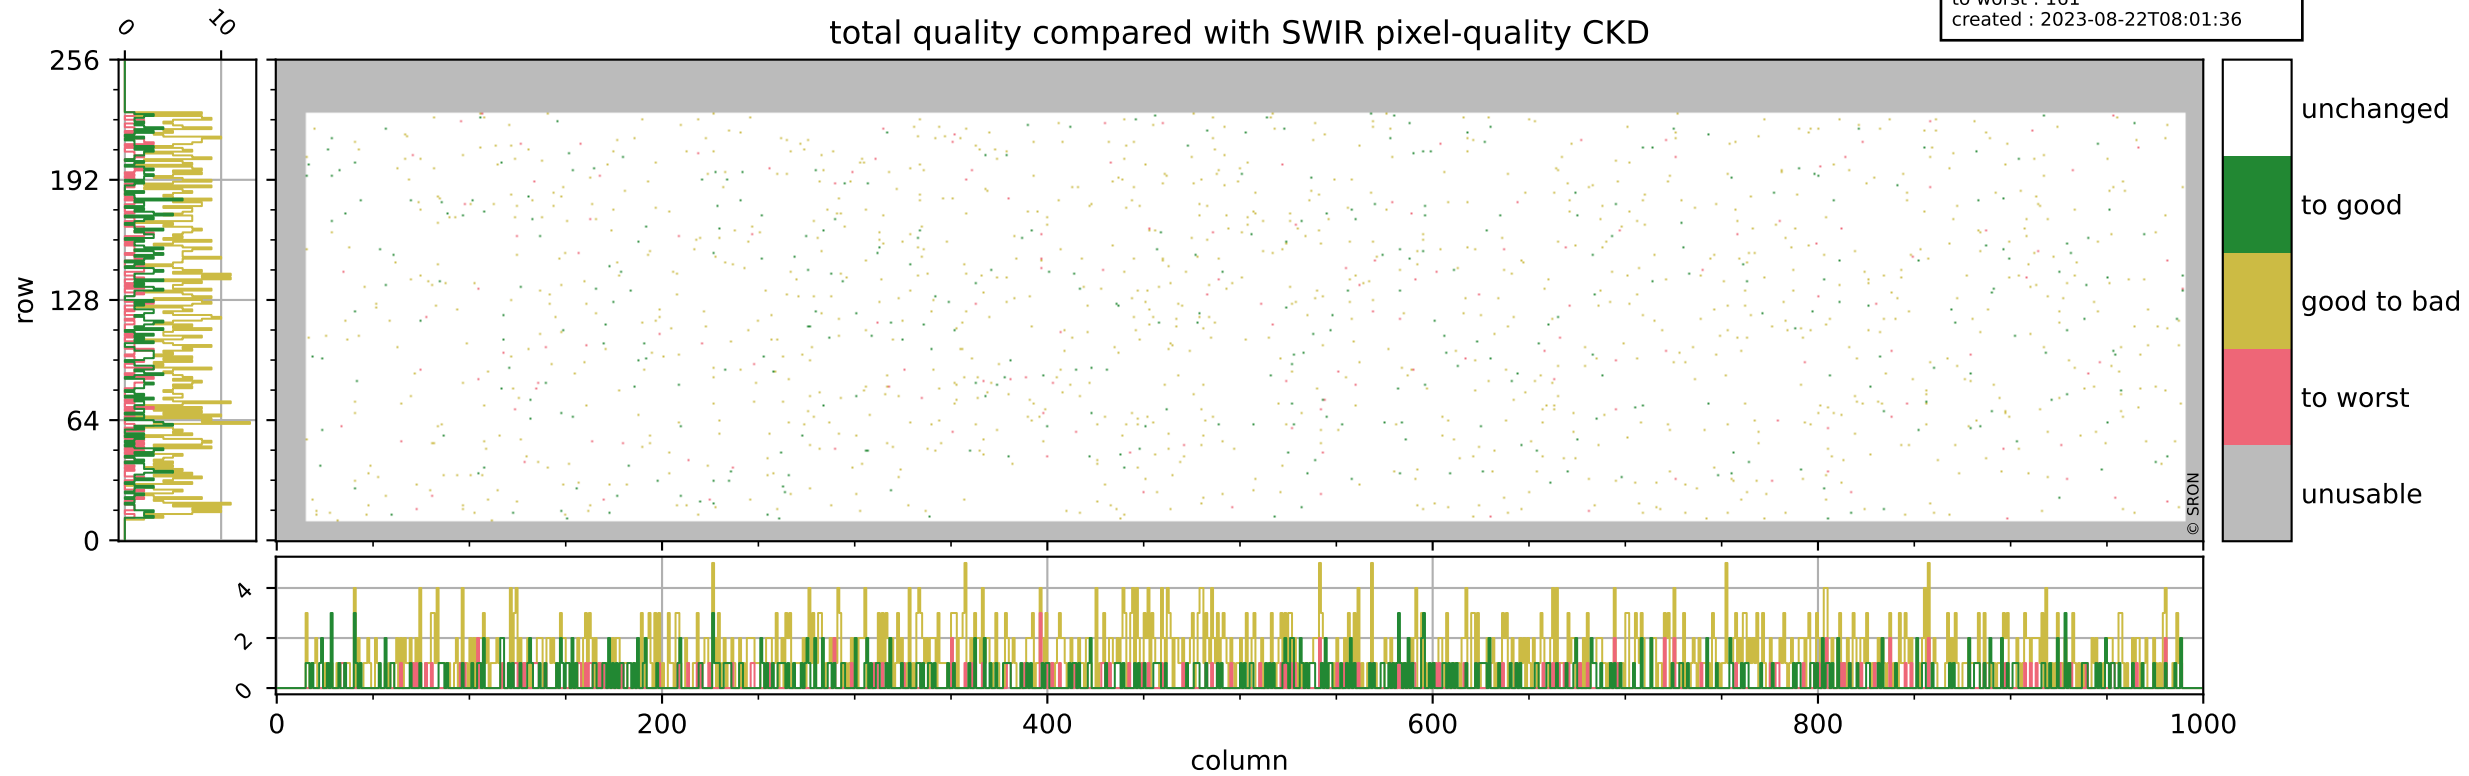

Tropomi SWIR pixel quality (official)

orbits : 19 in [10582, 10627]
coverage : 2019-10-29 / 2019-11-01
bad (quality < 0.8) : 293
worst (quality < 0.1) : 118
created : 2023-08-22T08:01:36

Tropomi SWIR pixel quality (official)

orbits : 19 in [10582, 10627]
coverage : 2019-10-29 / 2019-11-01
bad (quality < 0.8) : 2878
worst (quality < 0.1) : 295
created : 2023-08-22T08:01:36

pixel-quality map (noise average)

Tropomi SWIR pixel quality (official)

orbits : 19 in [10582, 10627]
coverage : 2019-10-29 / 2019-11-01
to good : 360
good to bad : 1074
to worst : 161
created : 2023-08-22T08:01:36

total quality compared with SWIR pixel-quality CKD

Tropomi SWIR pixel quality (official)

orbits : 19 in [10582, 10627]
coverage : 2019-10-29 / 2019-11-01
created : 2023-08-22T08:01:36

Histograms of pixel-quality

Tropomi SWIR pixel quality (official) ground-tracks of Sentinel-5P

orbits : 19 in [10582, 10627]
coverage : 2019-10-29 / 2019-11-01
created : 2023-08-22T08:01:37