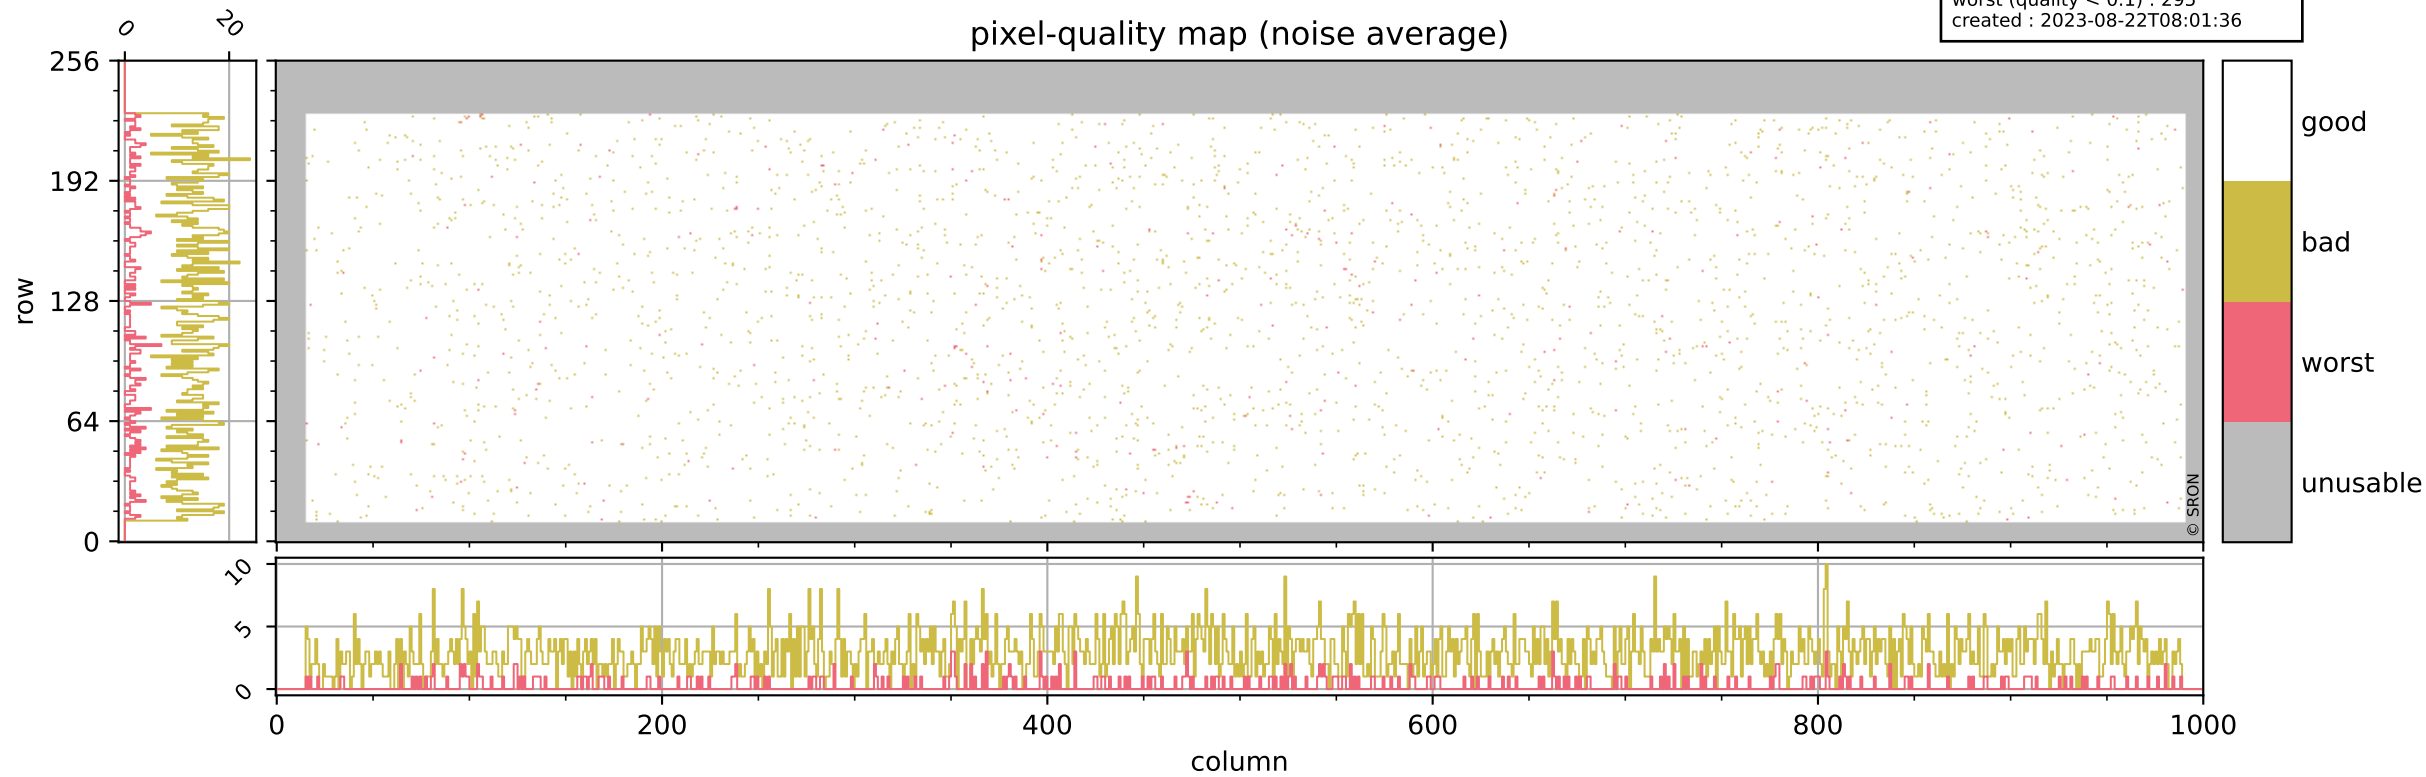

Tropomi SWIR pixel quality (official)

orbits : 19 in [10582, 10627]
coverage : 2019-10-29 / 2019-11-01
bad (quality < 0.8) : 293
worst (quality < 0.1) : 118
created : 2023-08-22T08:01:36

Tropomi SWIR pixel quality (official)

orbits : 19 in [10582, 10627]
coverage : 2019-10-29 / 2019-11-01
bad (quality < 0.8) : 2878
worst (quality < 0.1) : 295
created : 2023-08-22T08:01:36

pixel-quality map (noise average)

Tropomi SWIR pixel quality (official)

orbits : 19 in [10582, 10627]
coverage : 2019-10-29 / 2019-11-01
to good : 360
good to bad : 1074
to worst : 161
created : 2023-08-22T08:01:36

total quality compared with SWIR pixel-quality CKD

Tropomi SWIR pixel quality (official)

orbits : 19 in [10582, 10627]
coverage : 2019-10-29 / 2019-11-01
created : 2023-08-22T08:01:36

Histograms of pixel-quality

Tropomi SWIR pixel quality (official) ground-tracks of Sentinel-5P

orbits : 19 in [10582, 10627]
coverage : 2019-10-29 / 2019-11-01
created : 2023-08-22T08:01:37