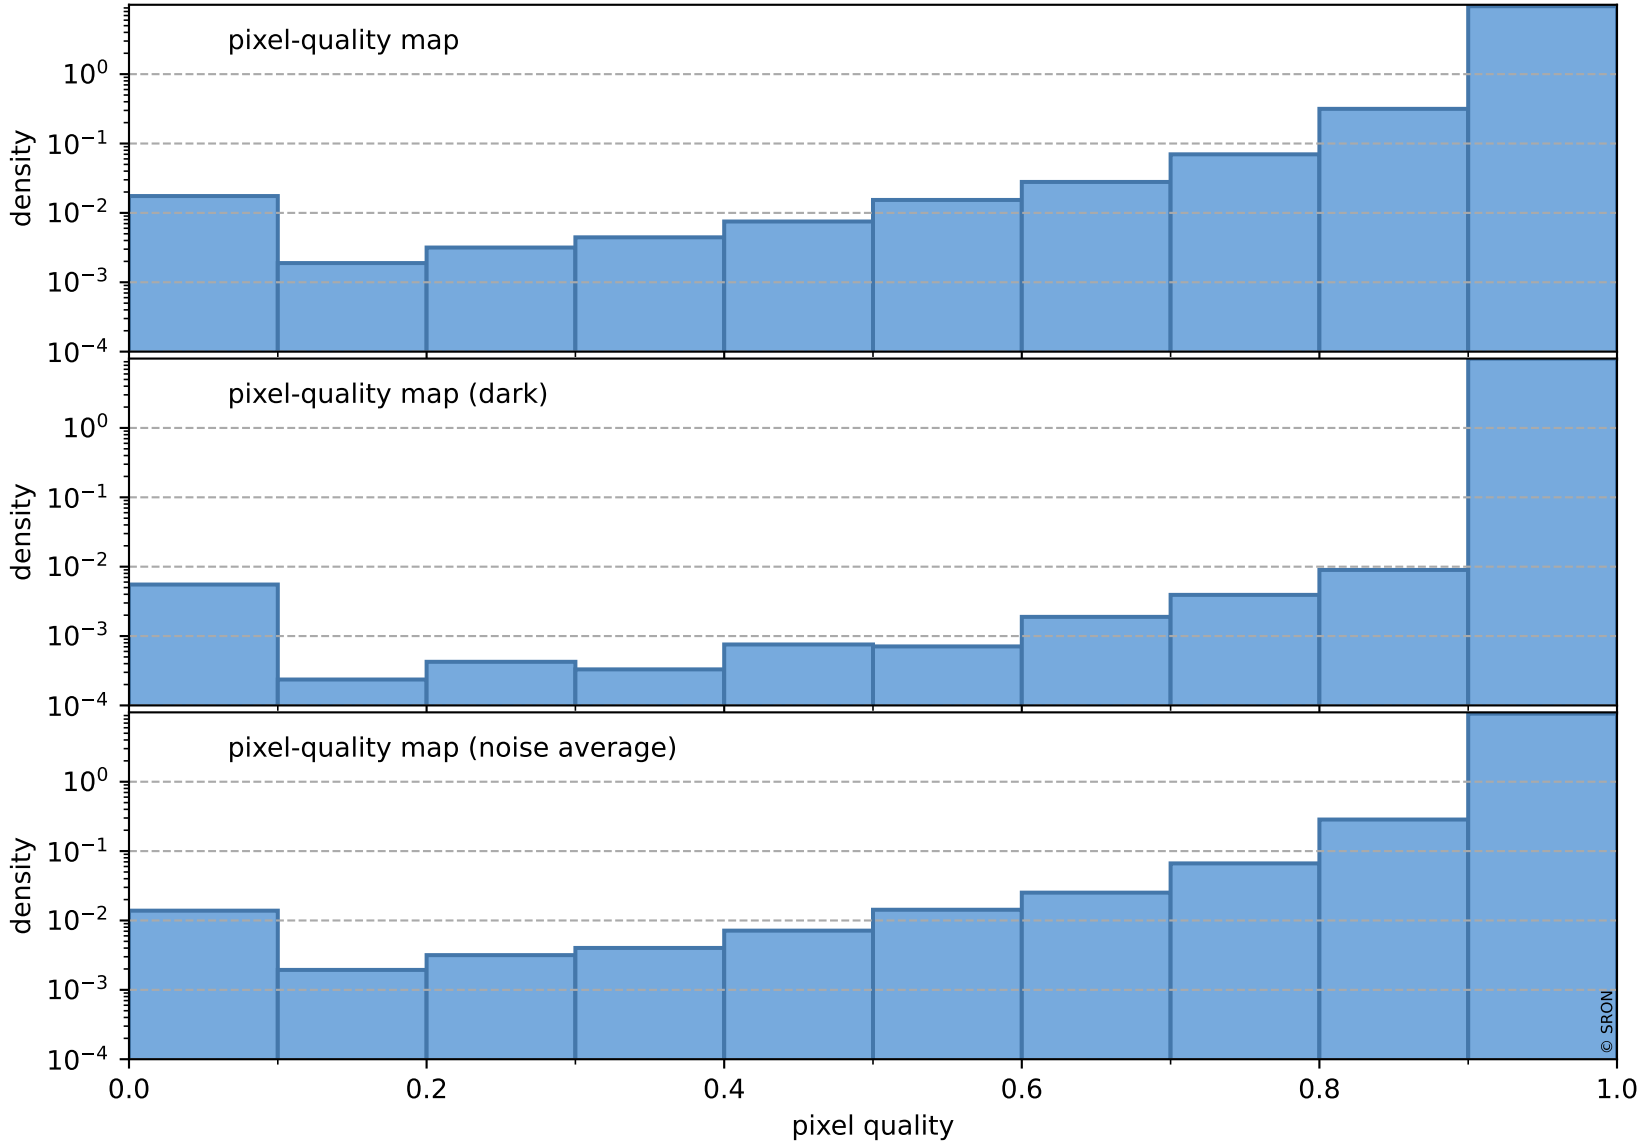

orbits : 18 in [10597, 10642]
coverage : 2019-10-30 / 2019-11-02
bad (quality < 0.8) : 2879
worst (quality < 0.1) : 293
created : 2023-08-22T08:01:38

pixel-quality map (noise average)

Tropomi SWIR pixel quality (official)

orbits : 18 in [10597, 10642]
coverage : 2019-10-30 / 2019-11-02
to good : 364
good to bad : 1080
to worst : 159
created : 2023-08-22T08:01:39

total quality compared with SWIR pixel-quality CKD

Tropomi SWIR pixel quality (official)

orbits : 18 in [10597, 10642]
coverage : 2019-10-30 / 2019-11-02
created : 2023-08-22T08:01:39

Histograms of pixel-quality

Tropomi SWIR pixel quality (official) ground-tracks of Sentinel-5P

orbits : 18 in [10597, 10642]
coverage : 2019-10-30 / 2019-11-02
created : 2023-08-22T08:01:39

Tropomi SWIR pixel quality (official)

orbits : [2827, 10642]
coverage : 2018-04-30 / 2019-11-02
created : 2023-08-22T08:01:40

trend of pixel quality & temperatures