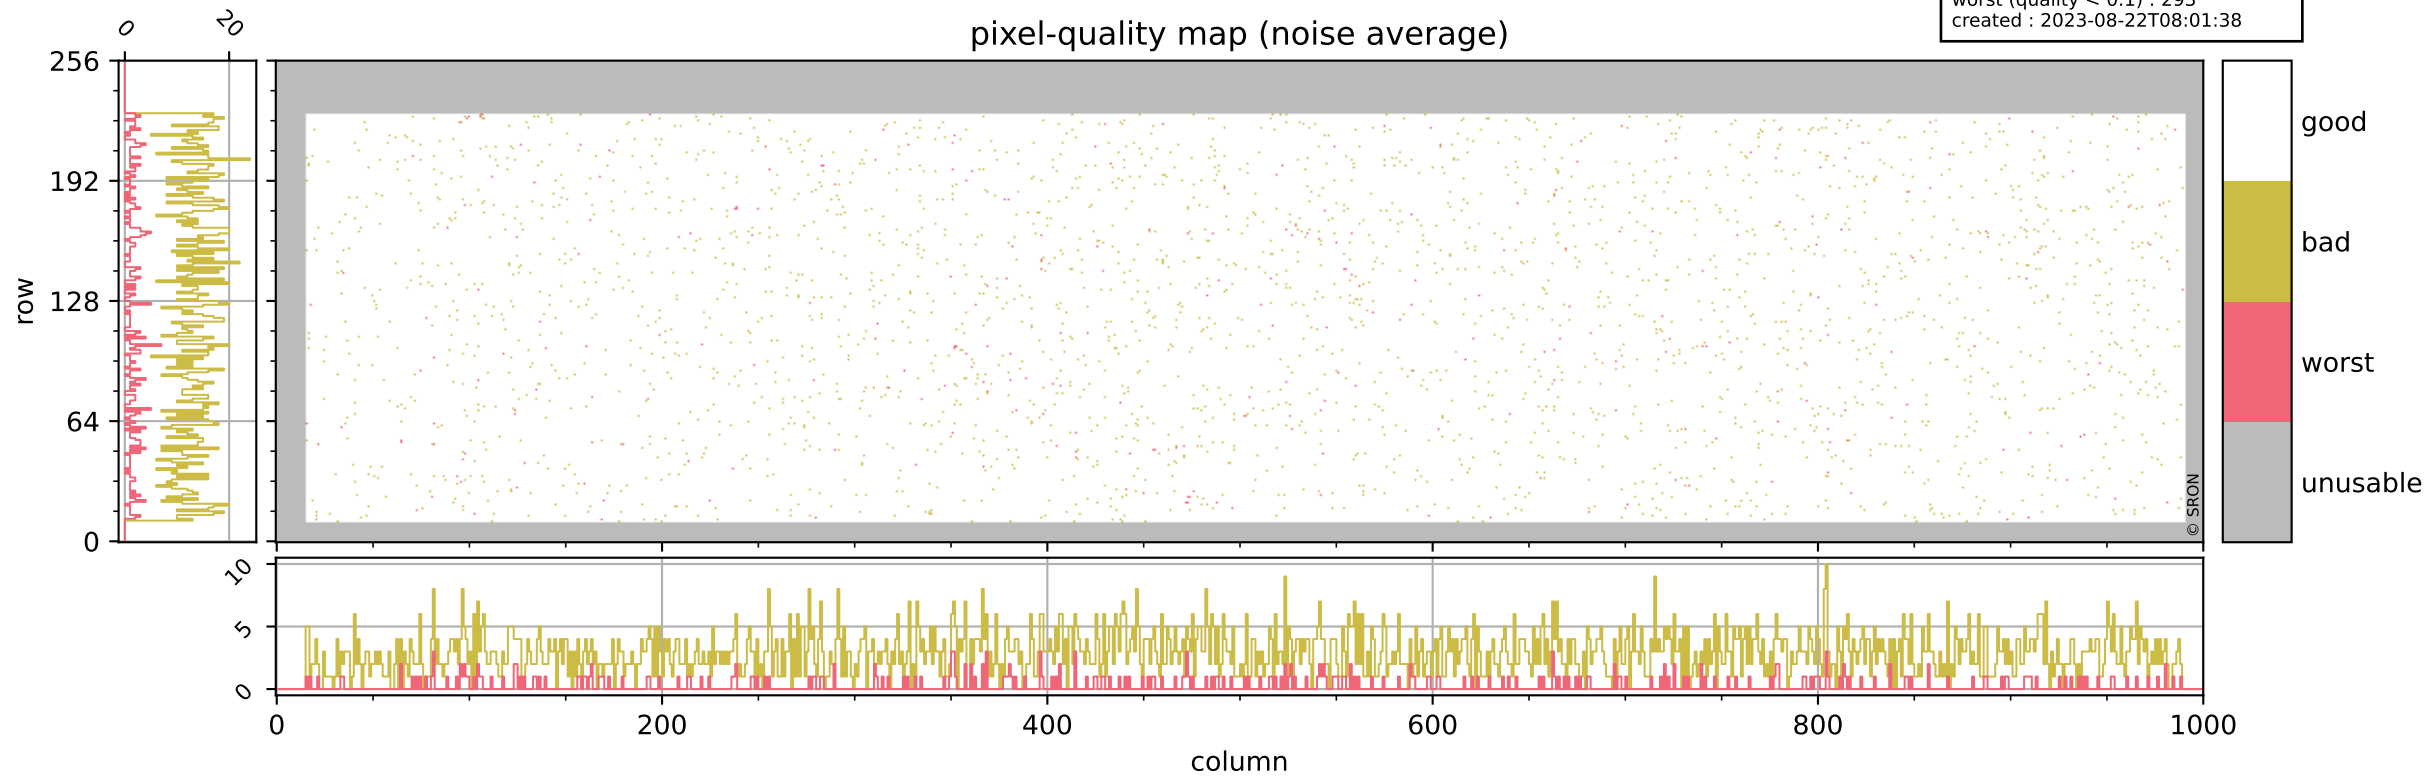

Tropomi SWIR pixel quality (official)

orbits : 18 in [10597, 10642]
coverage : 2019-10-30 / 2019-11-02
bad (quality < 0.8) : 292
worst (quality < 0.1) : 117
created : 2023-08-22T08:01:38

Tropomi SWIR pixel quality (official)

orbits : 18 in [10597, 10642]
coverage : 2019-10-30 / 2019-11-02
bad (quality < 0.8) : 2879
worst (quality < 0.1) : 293
created : 2023-08-22T08:01:38

pixel-quality map (noise average)

Tropomi SWIR pixel quality (official)

orbits : 18 in [10597, 10642]
coverage : 2019-10-30 / 2019-11-02
to good : 364
good to bad : 1080
to worst : 159
created : 2023-08-22T08:01:39

total quality compared with SWIR pixel-quality CKD

Tropomi SWIR pixel quality (official)

orbits : 18 in [10597, 10642]
coverage : 2019-10-30 / 2019-11-02
created : 2023-08-22T08:01:39

Histograms of pixel-quality

Tropomi SWIR pixel quality (official) ground-tracks of Sentinel-5P

orbits : 18 in [10597, 10642]
coverage : 2019-10-30 / 2019-11-02
created : 2023-08-22T08:01:39