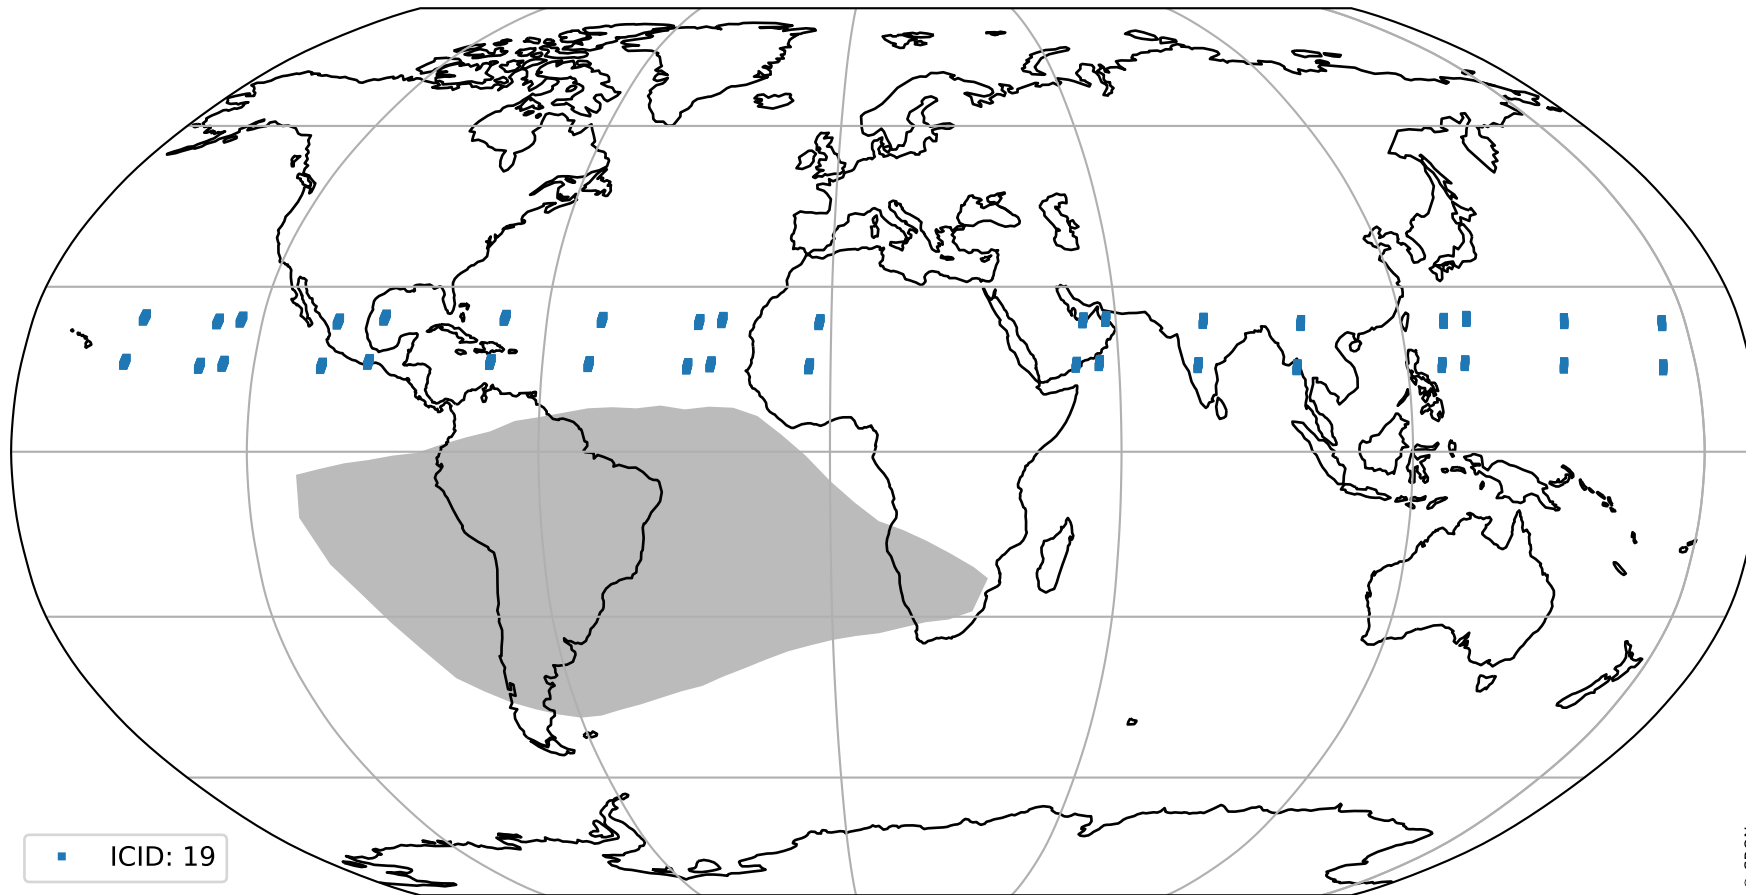

orbits : 18 in [10597, 10642]
coverage : 2019-10-30 / 2019-11-02
bad (quality < 0.8) : 2879
worst (quality < 0.1) : 293
created : 2023-08-22T08:01:38

pixel-quality map (noise average)

Tropomi SWIR pixel quality (official)

orbits : 18 in [10597, 10642]
coverage : 2019-10-30 / 2019-11-02
to good : 364
good to bad : 1080
to worst : 159
created : 2023-08-22T08:01:39

total quality compared with SWIR pixel-quality CKD

Tropomi SWIR pixel quality (official)

orbits : 18 in [10597, 10642]
coverage : 2019-10-30 / 2019-11-02
created : 2023-08-22T08:01:39

Histograms of pixel-quality

Tropomi SWIR pixel quality (official) ground-tracks of Sentinel-5P

orbits : 18 in [10597, 10642]
coverage : 2019-10-30 / 2019-11-02
created : 2023-08-22T08:01:39

Tropomi SWIR pixel quality (official)

orbits : [2827, 10642]
coverage : 2018-04-30 / 2019-11-02
created : 2023-08-22T08:01:40

trend of pixel quality & temperatures