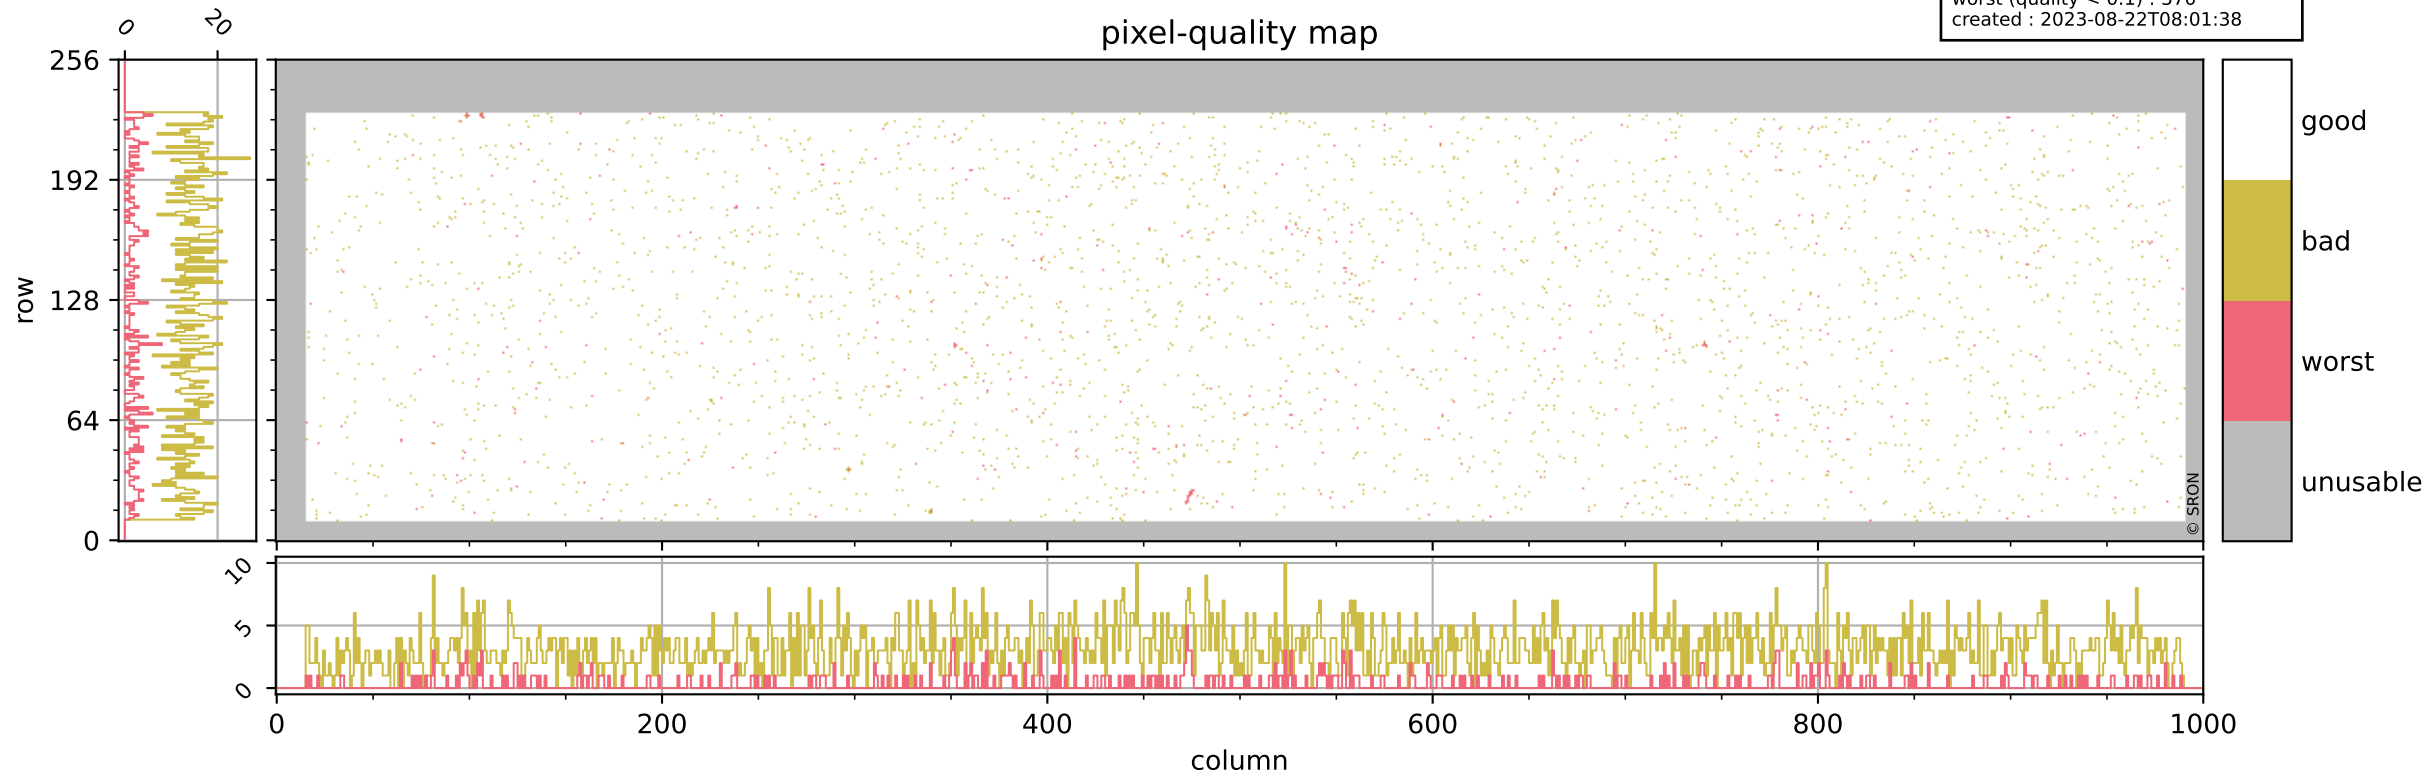

Tropomi SWIR pixel quality (official)

orbits : 18 in [10597, 10642]
coverage : 2019-10-30 / 2019-11-02
bad (quality < 0.8) : 3124
worst (quality < 0.1) : 370
created : 2023-08-22T08:01:38

pixel-quality map

Tropomi SWIR pixel quality (official)

orbits : 18 in [10597, 10642]
coverage : 2019-10-30 / 2019-11-02
bad (quality < 0.8) : 292
worst (quality < 0.1) : 117
created : 2023-08-22T08:01:38

Tropomi SWIR pixel quality (official)

orbits : 18 in [10597, 10642]
coverage : 2019-10-30 / 2019-11-02
bad (quality < 0.8) : 2879
worst (quality < 0.1) : 293
created : 2023-08-22T08:01:38

pixel-quality map (noise average)

Tropomi SWIR pixel quality (official)

orbits : 18 in [10597, 10642]
coverage : 2019-10-30 / 2019-11-02
created : 2023-08-22T08:01:39

Histograms of pixel-quality

Tropomi SWIR pixel quality (official) ground-tracks of Sentinel-5P

orbits : 18 in [10597, 10642]
coverage : 2019-10-30 / 2019-11-02
created : 2023-08-22T08:01:39