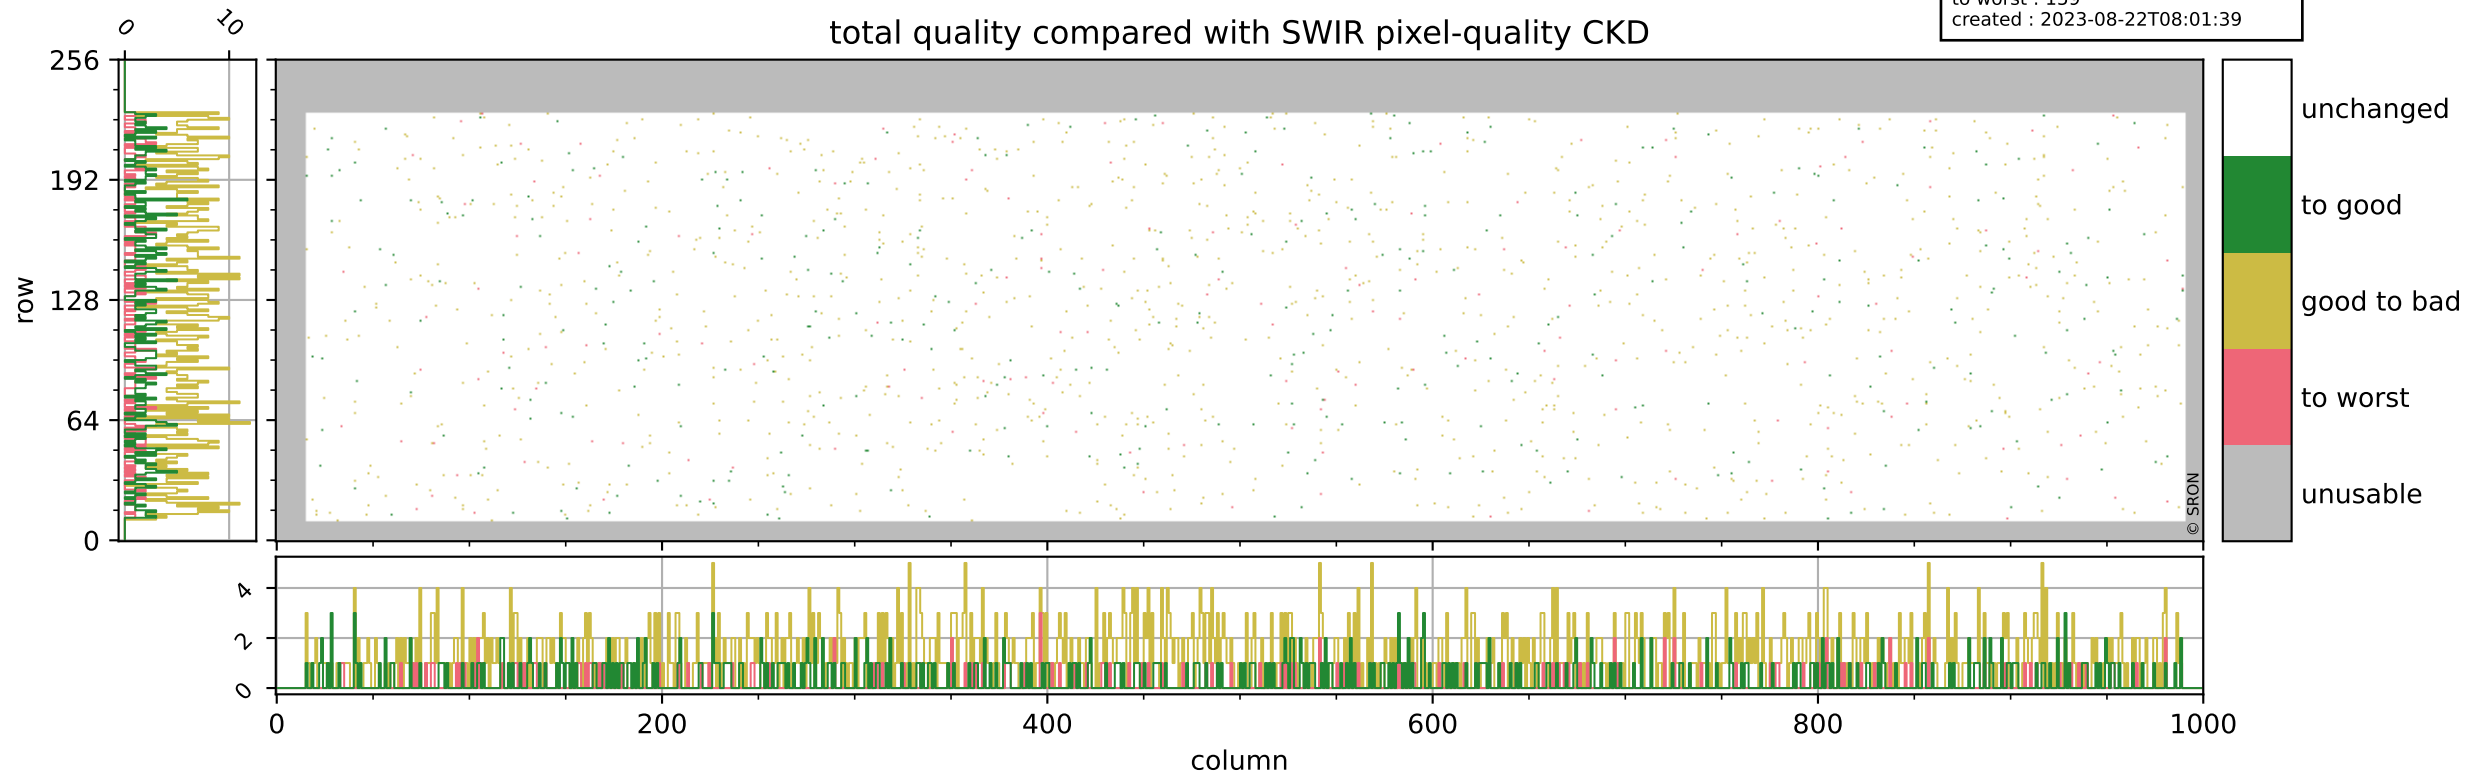

Tropomi SWIR pixel quality (official)

orbits : 18 in [10597, 10642]
coverage : 2019-10-30 / 2019-11-02
bad (quality < 0.8) : 292
worst (quality < 0.1) : 117
created : 2023-08-22T08:01:38

Tropomi SWIR pixel quality (official)

orbits : 18 in [10597, 10642]
coverage : 2019-10-30 / 2019-11-02
bad (quality < 0.8) : 2879
worst (quality < 0.1) : 293
created : 2023-08-22T08:01:38

pixel-quality map (noise average)

Tropomi SWIR pixel quality (official)

orbits : 18 in [10597, 10642]
coverage : 2019-10-30 / 2019-11-02
to good : 364
good to bad : 1080
to worst : 159
created : 2023-08-22T08:01:39

total quality compared with SWIR pixel-quality CKD

Tropomi SWIR pixel quality (official)

orbits : 18 in [10597, 10642]
coverage : 2019-10-30 / 2019-11-02
created : 2023-08-22T08:01:39

Histograms of pixel-quality

Tropomi SWIR pixel quality (official) ground-tracks of Sentinel-5P

orbits : 18 in [10597, 10642]
coverage : 2019-10-30 / 2019-11-02
created : 2023-08-22T08:01:39