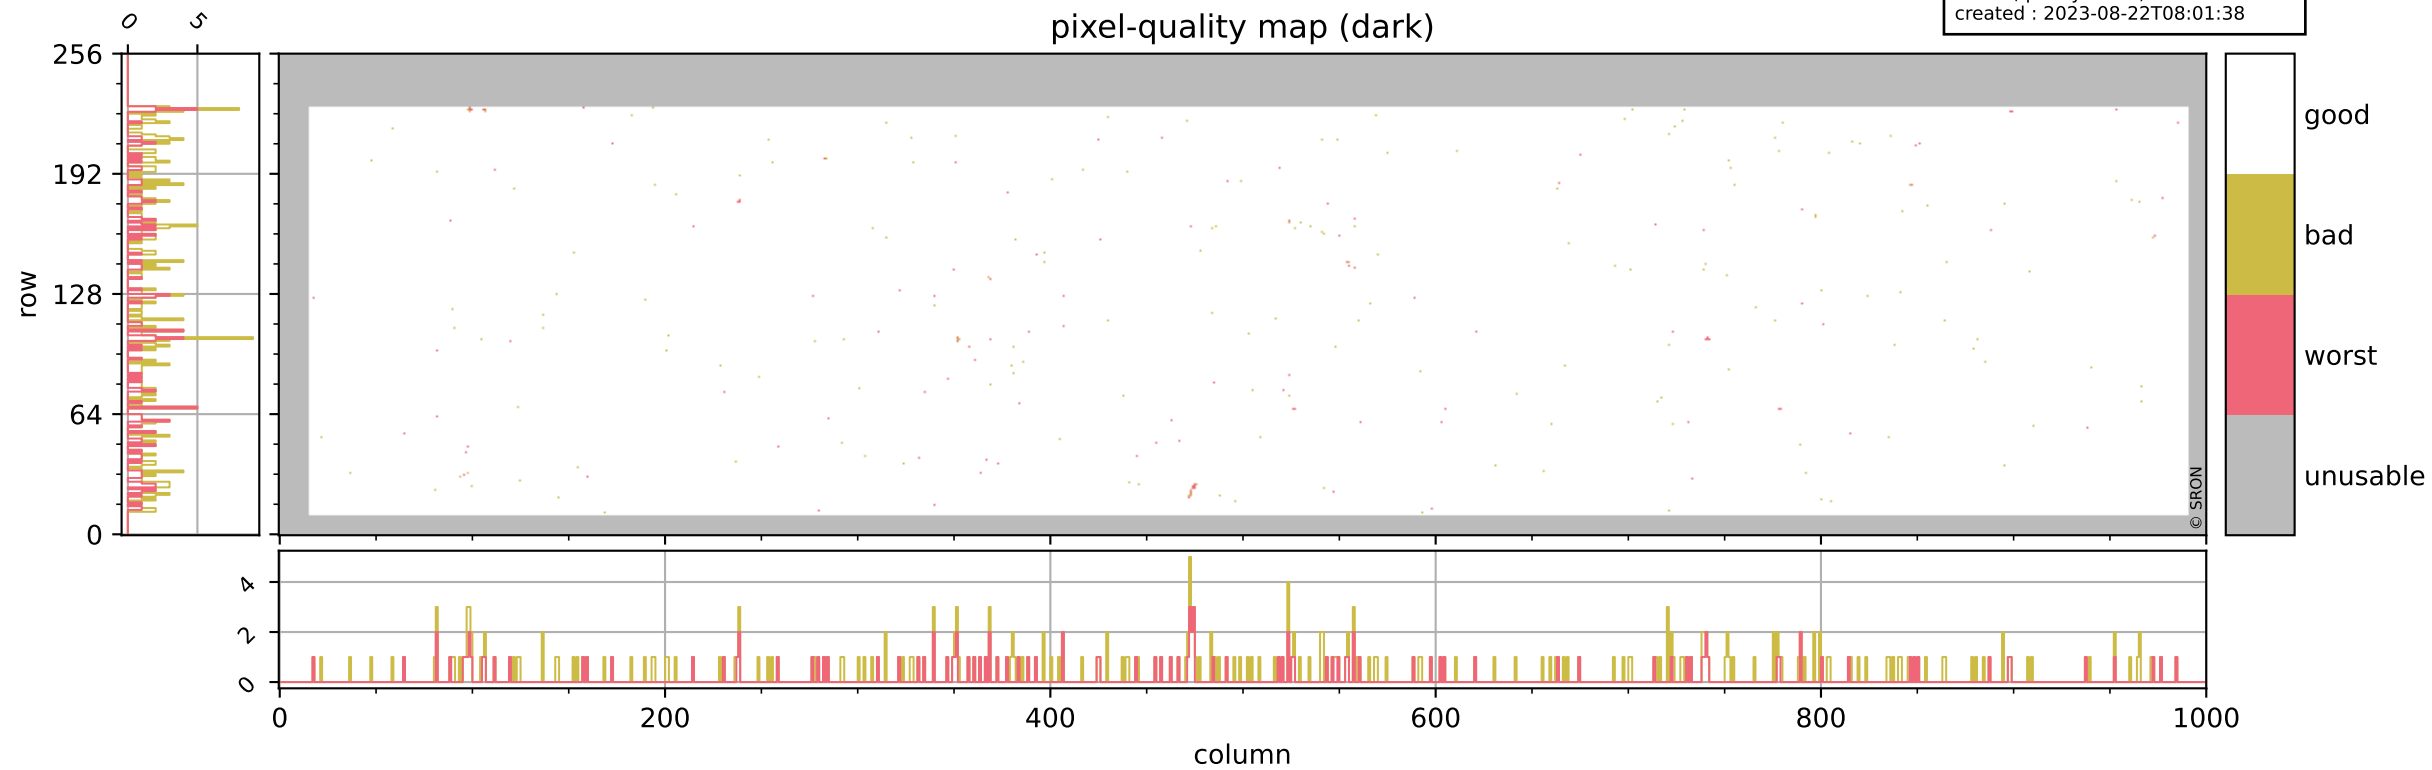

Tropomi SWIR pixel quality (official)

orbits : 18 in [10597, 10642]
coverage : 2019-10-30 / 2019-11-02
bad (quality < 0.8) : 3124
worst (quality < 0.1) : 370
created : 2023-08-22T08:01:38

pixel-quality map

Tropomi SWIR pixel quality (official)

orbits : 18 in [10597, 10642]
coverage : 2019-10-30 / 2019-11-02
bad (quality < 0.8) : 292
worst (quality < 0.1) : 117
created : 2023-08-22T08:01:38

Tropomi SWIR pixel quality (official)

orbits : 18 in [10597, 10642]
coverage : 2019-10-30 / 2019-11-02
bad (quality < 0.8) : 2879
worst (quality < 0.1) : 293
created : 2023-08-22T08:01:38

pixel-quality map (noise average)

Tropomi SWIR pixel quality (official)

orbits : 18 in [10597, 10642]
coverage : 2019-10-30 / 2019-11-02
created : 2023-08-22T08:01:39

Histograms of pixel-quality

Tropomi SWIR pixel quality (official) ground-tracks of Sentinel-5P

orbits : 18 in [10597, 10642]
coverage : 2019-10-30 / 2019-11-02
created : 2023-08-22T08:01:39