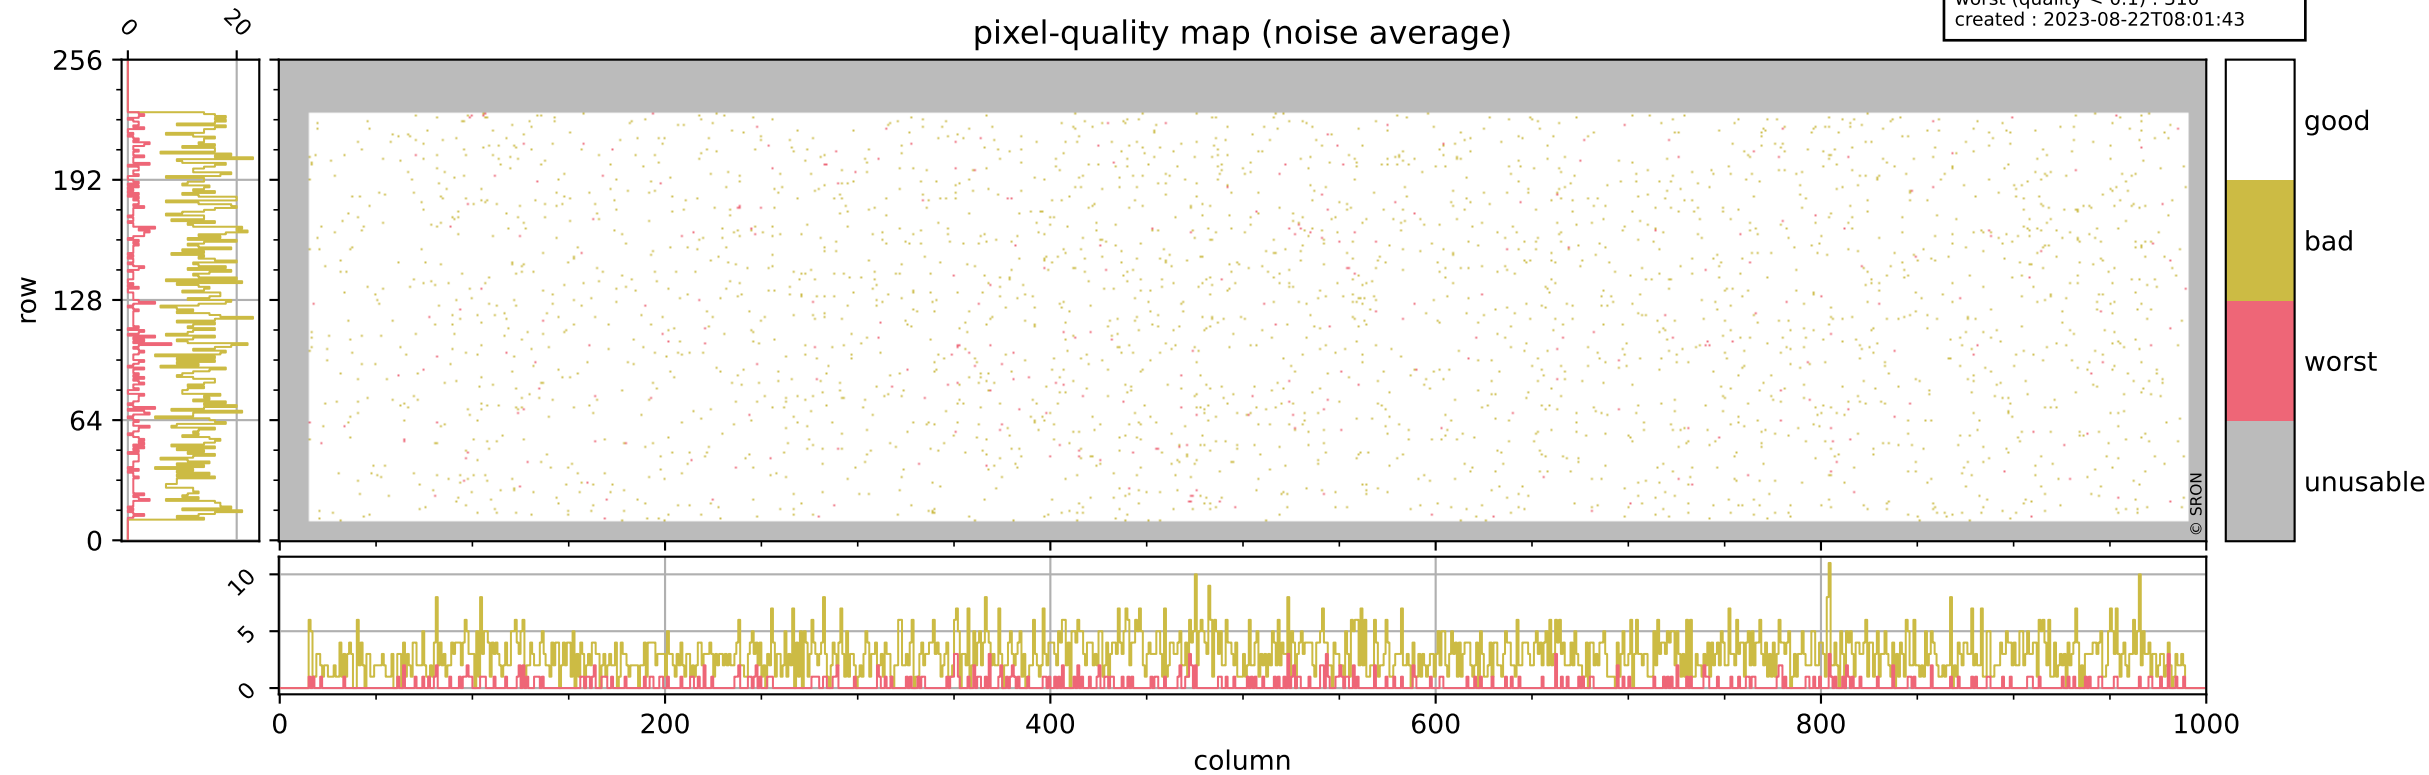

orbits : 18 in [10627, 10672]
coverage : 2019-11-01 / 2019-11-04
bad (quality < 0.8) : 291
worst (quality < 0.1) : 117
created : 2023-08-22T08:01:43

pixel-quality map (dark)

Tropomi SWIR pixel quality (official)

orbits : 18 in [10627, 10672]
coverage : 2019-11-01 / 2019-11-04
bad (quality < 0.8) : 2934
worst (quality < 0.1) : 310
created : 2023-08-22T08:01:43

pixel-quality map (noise average)

Tropomi SWIR pixel quality (official)

orbits : 18 in [10627, 10672]
coverage : 2019-11-01 / 2019-11-04
to good : 363
good to bad : 1109
to worst : 175
created : 2023-08-22T08:01:43

total quality compared with SWIR pixel-quality CKD

Tropomi SWIR pixel quality (official)

orbits : 18 in [10627, 10672]
coverage : 2019-11-01 / 2019-11-04
created : 2023-08-22T08:01:43

Histograms of pixel-quality

Tropomi SWIR pixel quality (official) ground-tracks of Sentinel-5P

orbits : 18 in [10627, 10672]
coverage : 2019-11-01 / 2019-11-04
created : 2023-08-22T08:01:44