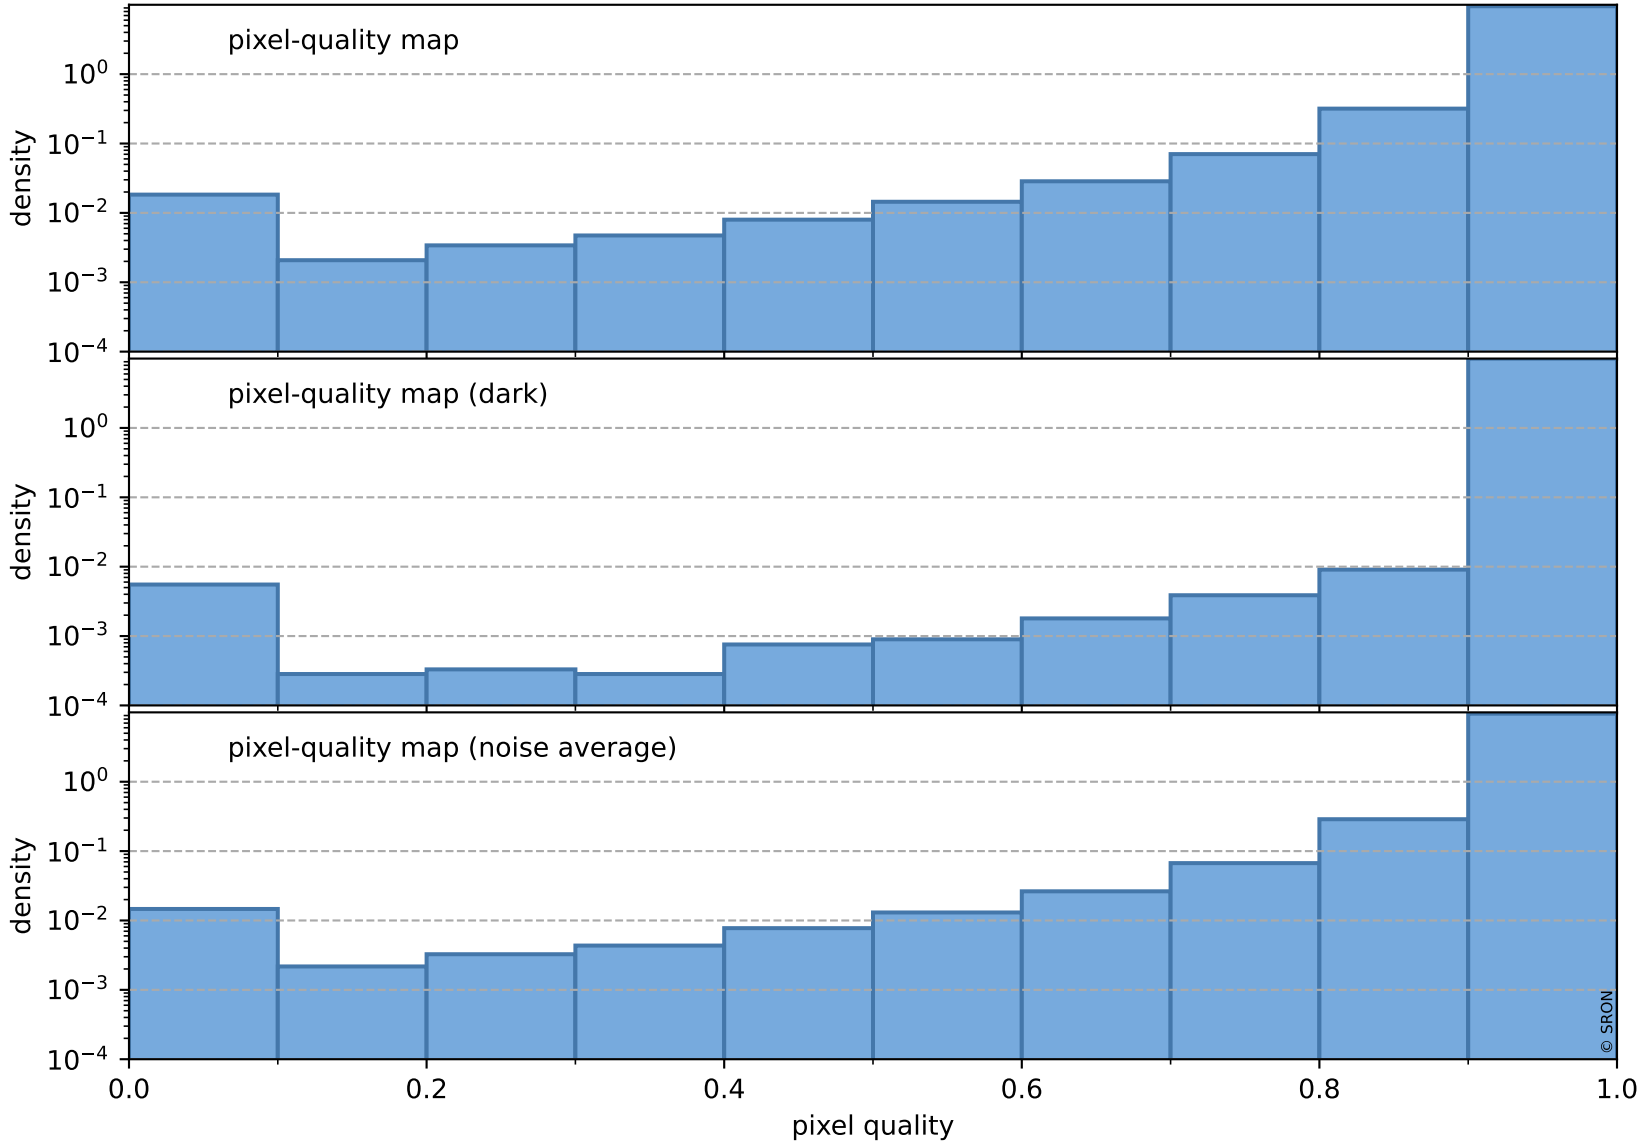

orbits : 18 in [10627, 10672]
coverage : 2019-11-01 / 2019-11-04
to good : 363
good to bad : 1109
to worst : 175
created : 2023-08-22T08:01:43

total quality compared with SWIR pixel-quality CKD

Tropomi SWIR pixel quality (official)

orbits : 18 in [10627, 10672]
coverage : 2019-11-01 / 2019-11-04
created : 2023-08-22T08:01:43

Histograms of pixel-quality

Tropomi SWIR pixel quality (official) ground-tracks of Sentinel-5P

orbits : 18 in [10627, 10672]
coverage : 2019-11-01 / 2019-11-04
created : 2023-08-22T08:01:44

Tropomi SWIR pixel quality (official)

orbits : [2827, 10672]
coverage : 2018-04-30 / 2019-11-04
created : 2023-08-22T08:01:44

trend of pixel quality & temperatures