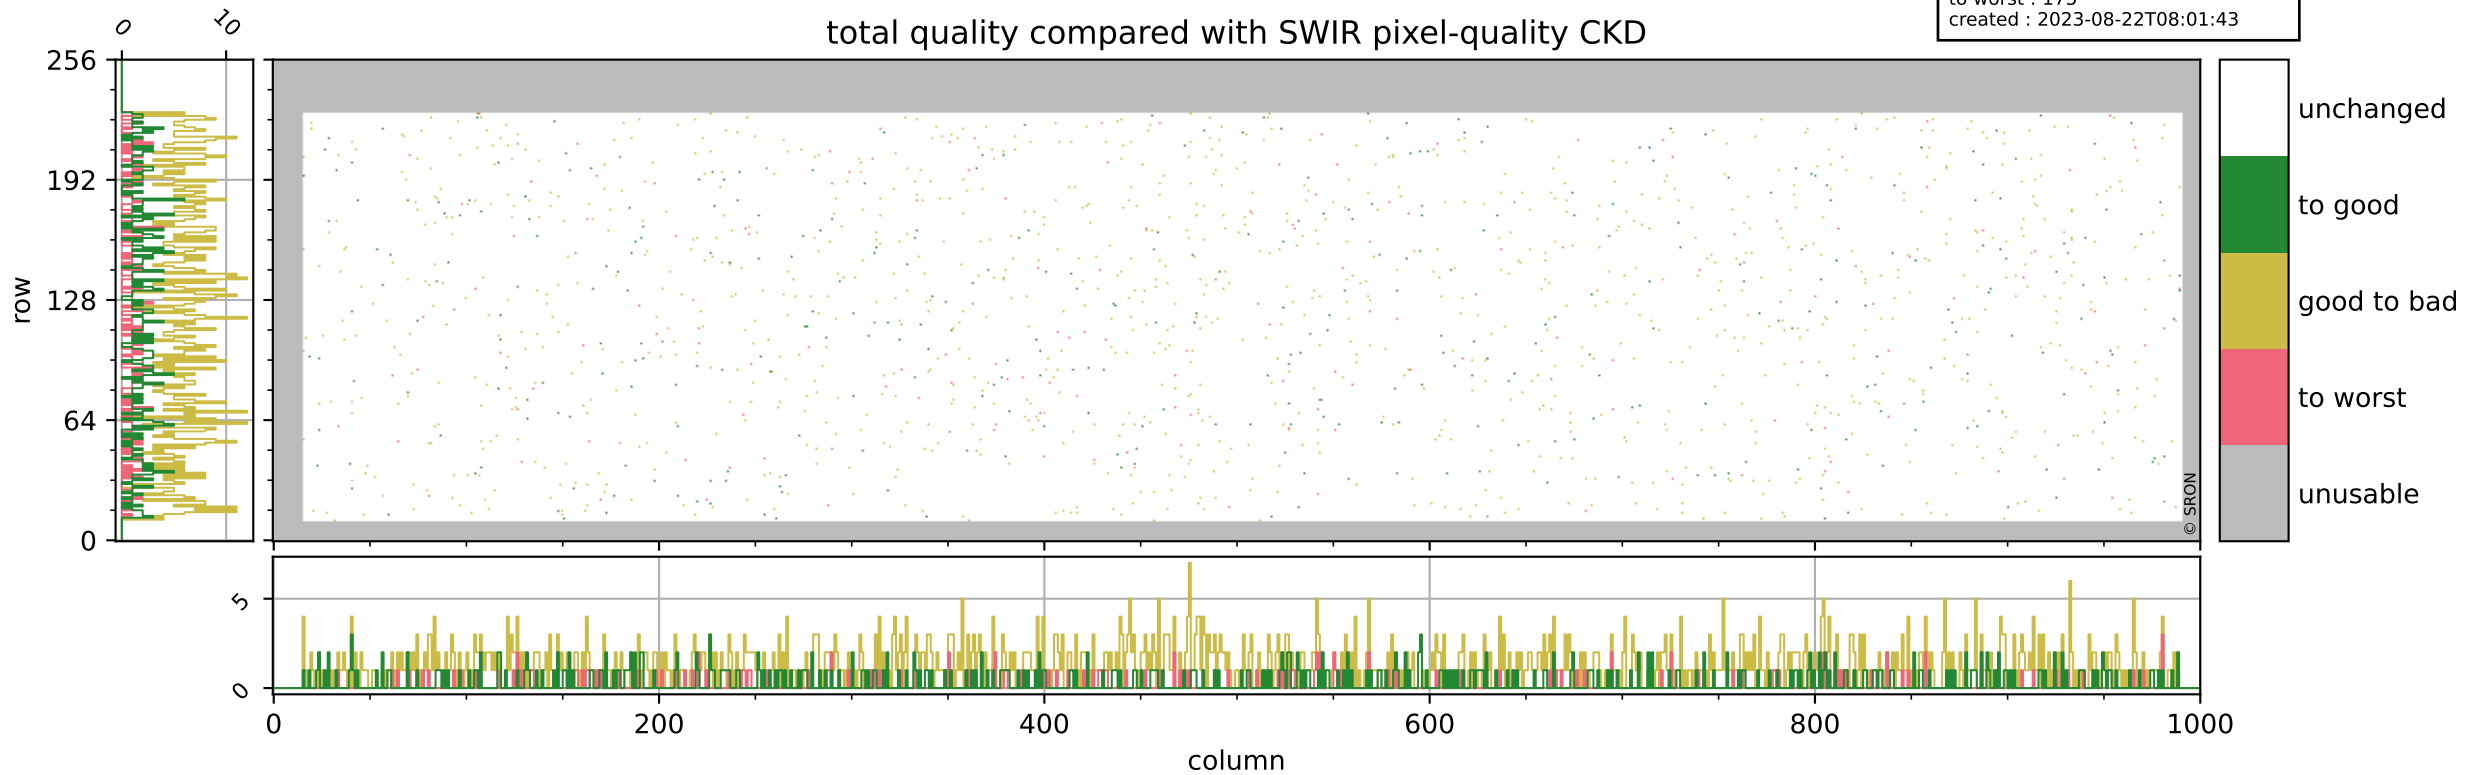

orbits : 18 in [10627, 10672]
coverage : 2019-11-01 / 2019-11-04
bad (quality < 0.8) : 291
worst (quality < 0.1) : 117
created : 2023-08-22T08:01:43

pixel-quality map (dark)

Tropomi SWIR pixel quality (official)

orbits : 18 in [10627, 10672]
coverage : 2019-11-01 / 2019-11-04
bad (quality < 0.8) : 2934
worst (quality < 0.1) : 310
created : 2023-08-22T08:01:43

pixel-quality map (noise average)

Tropomi SWIR pixel quality (official)

orbits : 18 in [10627, 10672]
coverage : 2019-11-01 / 2019-11-04
to good : 363
good to bad : 1109
to worst : 175
created : 2023-08-22T08:01:43

total quality compared with SWIR pixel-quality CKD

Tropomi SWIR pixel quality (official)

orbits : 18 in [10627, 10672]
coverage : 2019-11-01 / 2019-11-04
created : 2023-08-22T08:01:43

Histograms of pixel-quality

Tropomi SWIR pixel quality (official) ground-tracks of Sentinel-5P

orbits : 18 in [10627, 10672]
coverage : 2019-11-01 / 2019-11-04
created : 2023-08-22T08:01:44