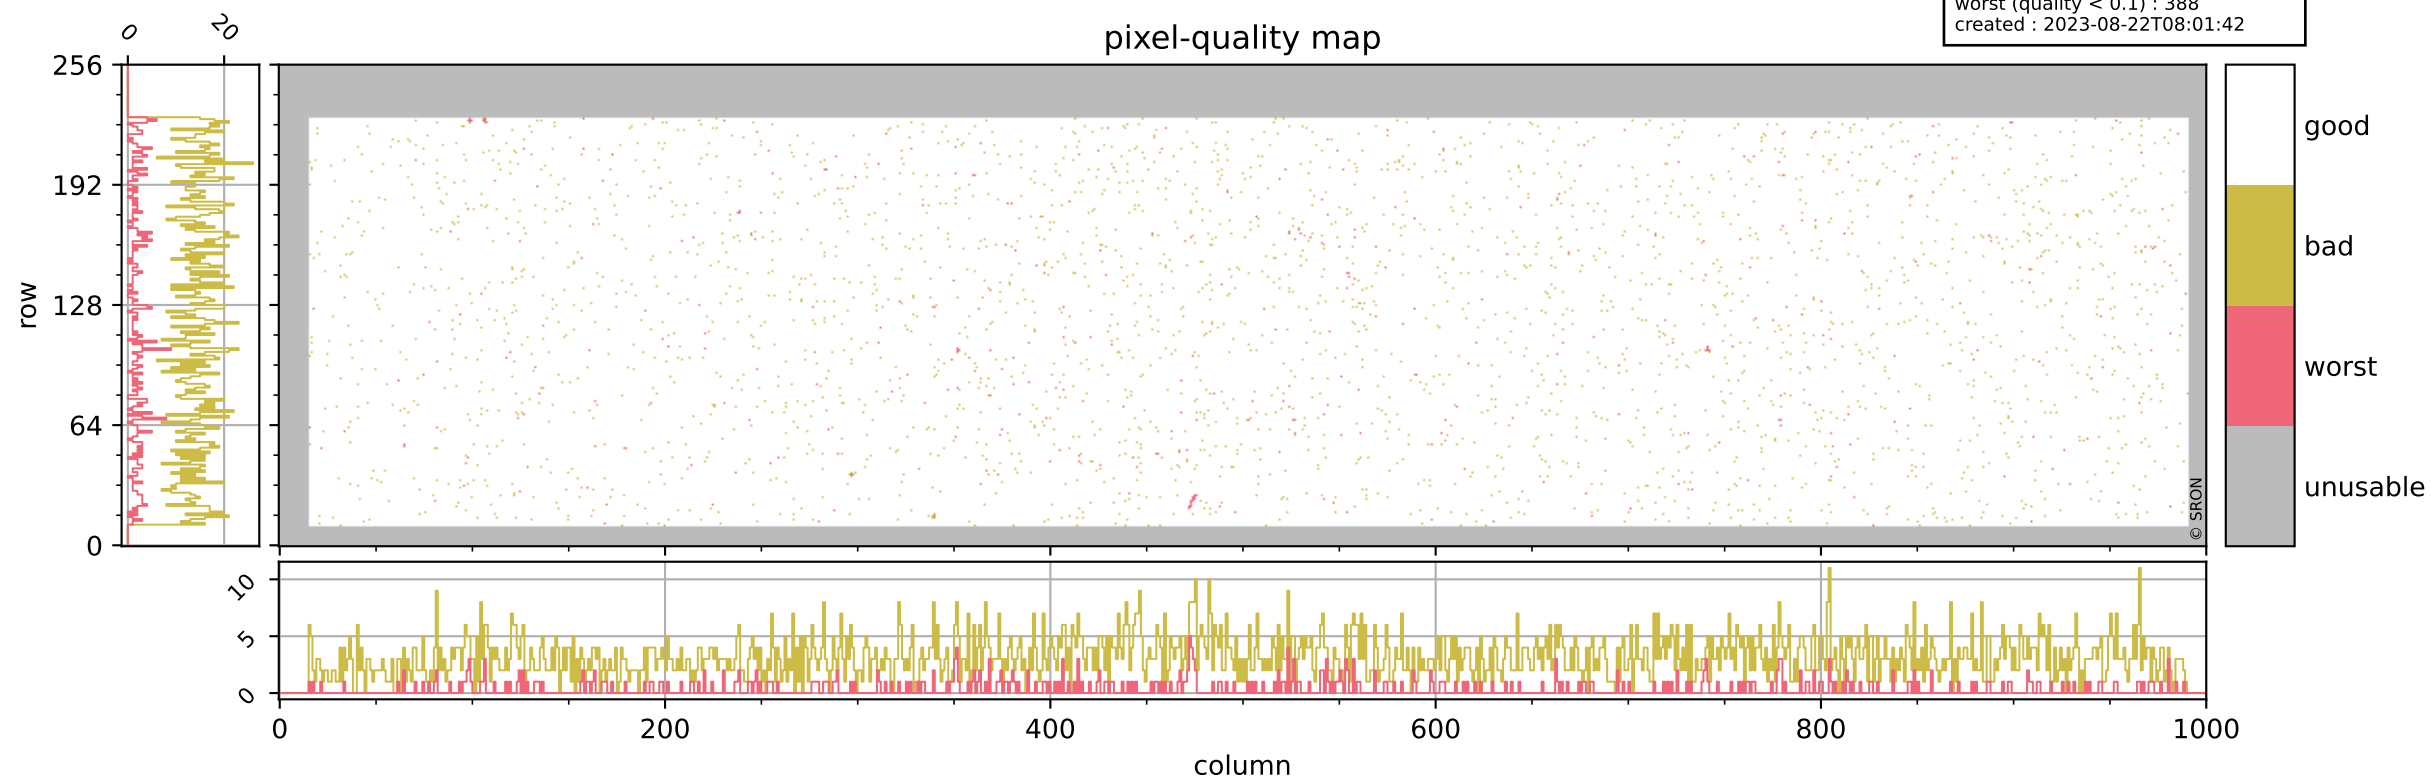

Tropomi SWIR pixel quality (official)

orbits : 18 in [10627, 10672]
coverage : 2019-11-01 / 2019-11-04
bad (quality < 0.8) : 3172
worst (quality < 0.1) : 388
created : 2023-08-22T08:01:42

Tropomi SWIR pixel quality (official)

orbits : 18 in [10627, 10672]
coverage : 2019-11-01 / 2019-11-04
bad (quality < 0.8) : 291
worst (quality < 0.1) : 117
created : 2023-08-22T08:01:43

pixel-quality map (dark)

Tropomi SWIR pixel quality (official)

orbits : 18 in [10627, 10672]
coverage : 2019-11-01 / 2019-11-04
bad (quality < 0.8) : 2934
worst (quality < 0.1) : 310
created : 2023-08-22T08:01:43

pixel-quality map (noise average)

Tropomi SWIR pixel quality (official)

orbits : 18 in [10627, 10672]
coverage : 2019-11-01 / 2019-11-04
to good : 363
good to bad : 1109
to worst : 175
created : 2023-08-22T08:01:43

total quality compared with SWIR pixel-quality CKD

Tropomi SWIR pixel quality (official)