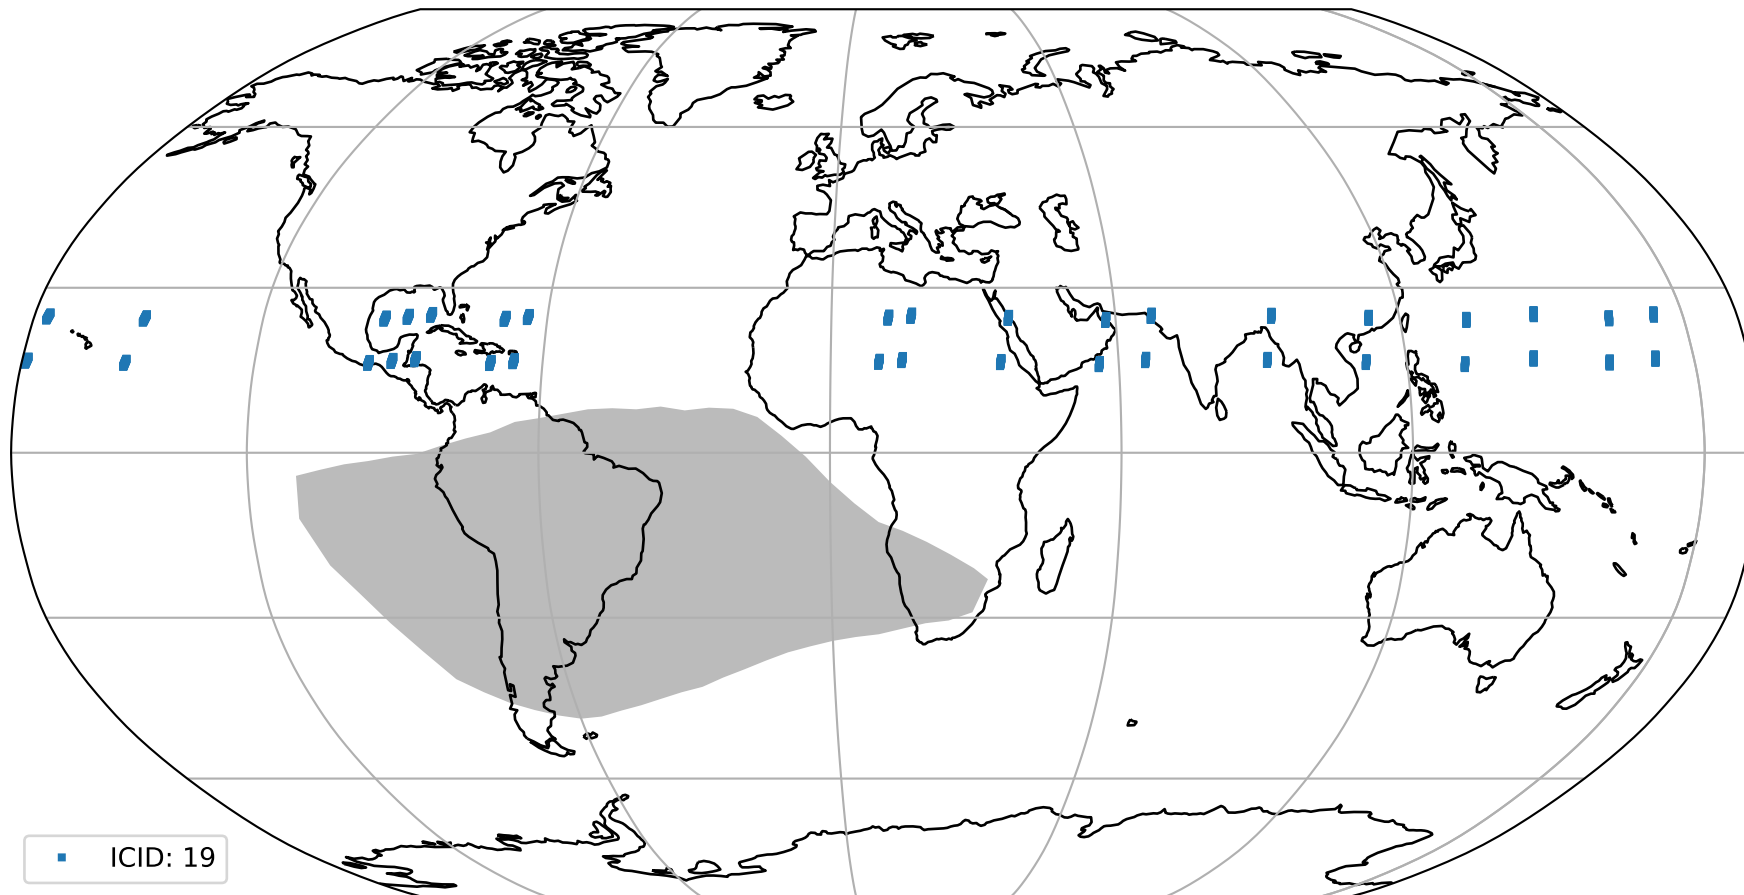

orbits : 18 in [10627, 10672]
coverage : 2019-11-01 / 2019-11-04
bad (quality < 0.8) : 2934
worst (quality < 0.1) : 310
created : 2023-08-22T08:01:43

pixel-quality map (noise average)

Tropomi SWIR pixel quality (official)

orbits : 18 in [10627, 10672]
coverage : 2019-11-01 / 2019-11-04
to good : 363
good to bad : 1109
to worst : 175
created : 2023-08-22T08:01:43

total quality compared with SWIR pixel-quality CKD

Tropomi SWIR pixel quality (official)

orbits : 18 in [10627, 10672]
coverage : 2019-11-01 / 2019-11-04
created : 2023-08-22T08:01:43

Histograms of pixel-quality

Tropomi SWIR pixel quality (official) ground-tracks of Sentinel-5P

orbits : 18 in [10627, 10672]
coverage : 2019-11-01 / 2019-11-04
created : 2023-08-22T08:01:44