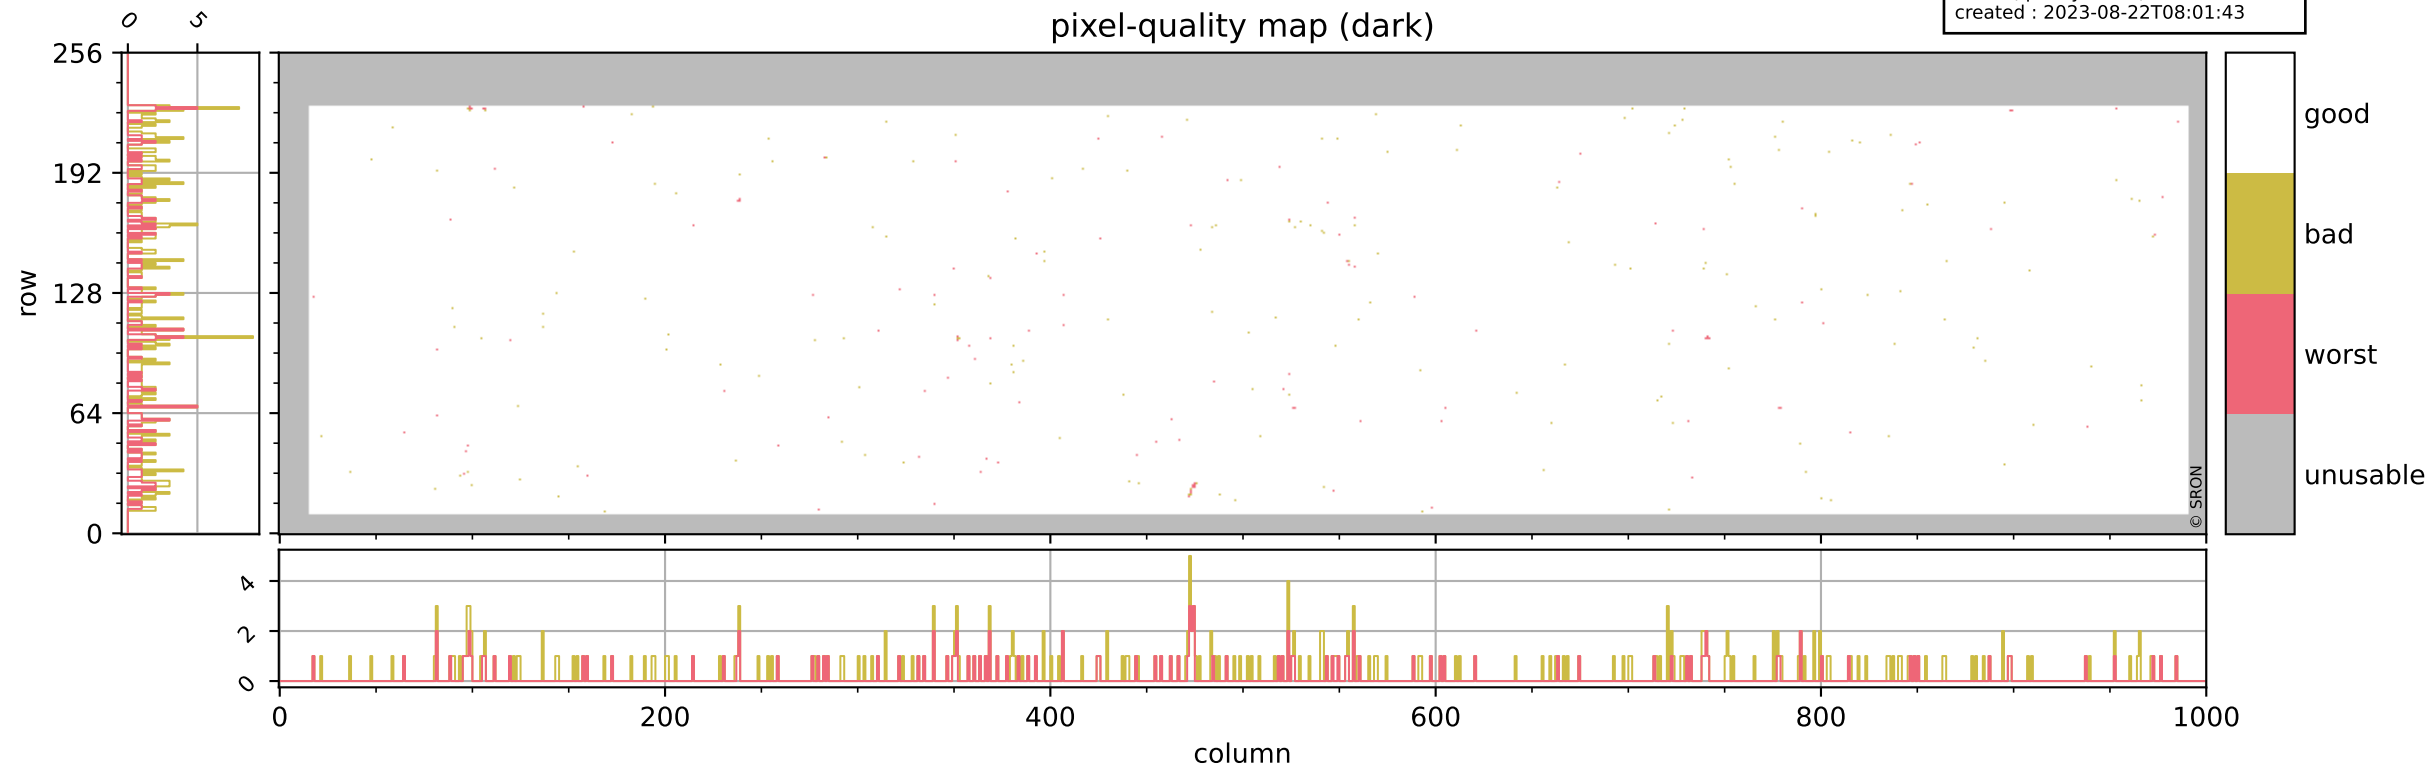

Tropomi SWIR pixel quality (official)

orbits : 18 in [10627, 10672]
coverage : 2019-11-01 / 2019-11-04
bad (quality < 0.8) : 3172
worst (quality < 0.1) : 388
created : 2023-08-22T08:01:42

Tropomi SWIR pixel quality (official)

orbits : 18 in [10627, 10672]
coverage : 2019-11-01 / 2019-11-04
bad (quality < 0.8) : 291
worst (quality < 0.1) : 117
created : 2023-08-22T08:01:43

pixel-quality map (dark)

Tropomi SWIR pixel quality (official)

orbits : 18 in [10627, 10672]
coverage : 2019-11-01 / 2019-11-04
bad (quality < 0.8) : 2934
worst (quality < 0.1) : 310
created : 2023-08-22T08:01:43

pixel-quality map (noise average)

Tropomi SWIR pixel quality (official)

orbits : 18 in [10627, 10672]
coverage : 2019-11-01 / 2019-11-04
to good : 363
good to bad : 1109
to worst : 175
created : 2023-08-22T08:01:43

total quality compared with SWIR pixel-quality CKD

Tropomi SWIR pixel quality (official)