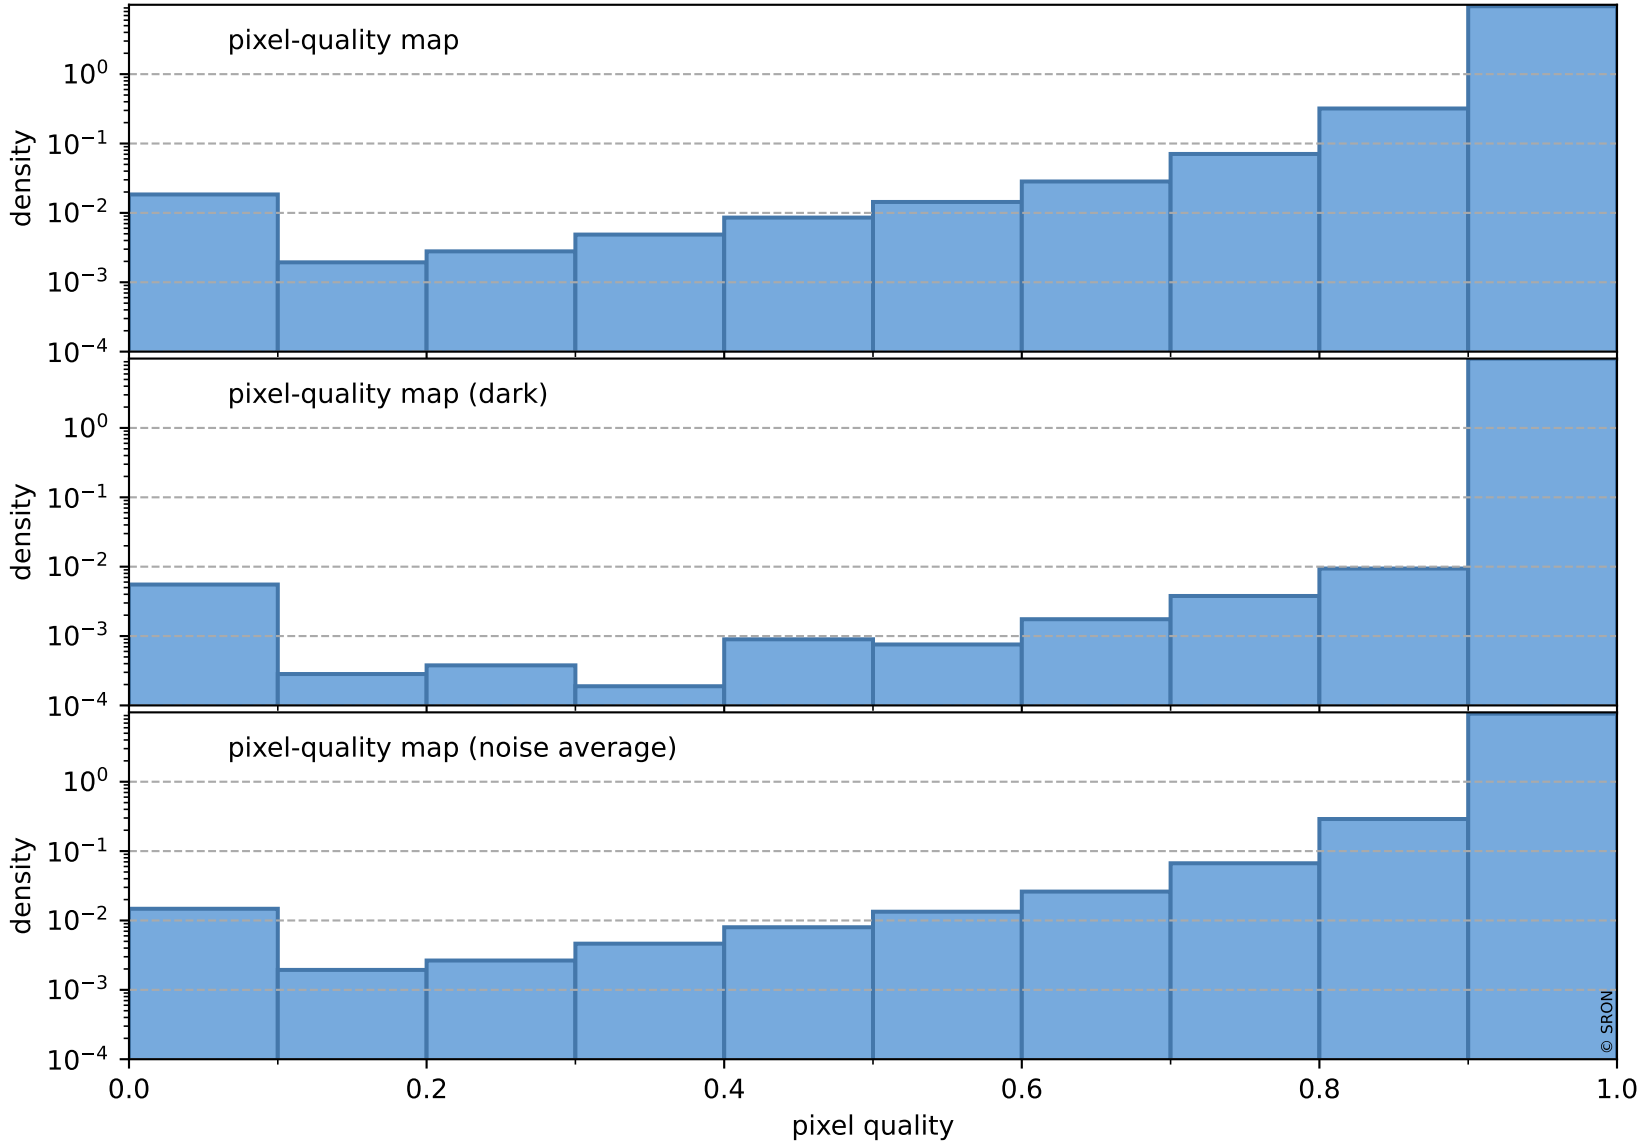

Tropomi SWIR pixel quality (official)

orbits : 20 in [10702, 10747]
coverage : 2019-11-06 / 2019-11-09
bad (quality < 0.8) : 2924
worst (quality < 0.1) : 312
created : 2023-08-22T08:01:54

pixel-quality map (noise average)

Tropomi SWIR pixel quality (official)

orbits : 20 in [10702, 10747]
coverage : 2019-11-06 / 2019-11-09
to good : 349
good to bad : 1093
to worst : 179
created : 2023-08-22T08:01:54

total quality compared with SWIR pixel-quality CKD

Tropomi SWIR pixel quality (official)

orbits : 20 in [10702, 10747]
coverage : 2019-11-06 / 2019-11-09
created : 2023-08-22T08:01:55

Histograms of pixel-quality

Tropomi SWIR pixel quality (official) ground-tracks of Sentinel-5P

orbits : 20 in [10702, 10747]
coverage : 2019-11-06 / 2019-11-09
created : 2023-08-22T08:01:55

Tropomi SWIR pixel quality (official)

orbits : [2827, 10747]
coverage : 2018-04-30 / 2019-11-09
created : 2023-08-22T08:01:55