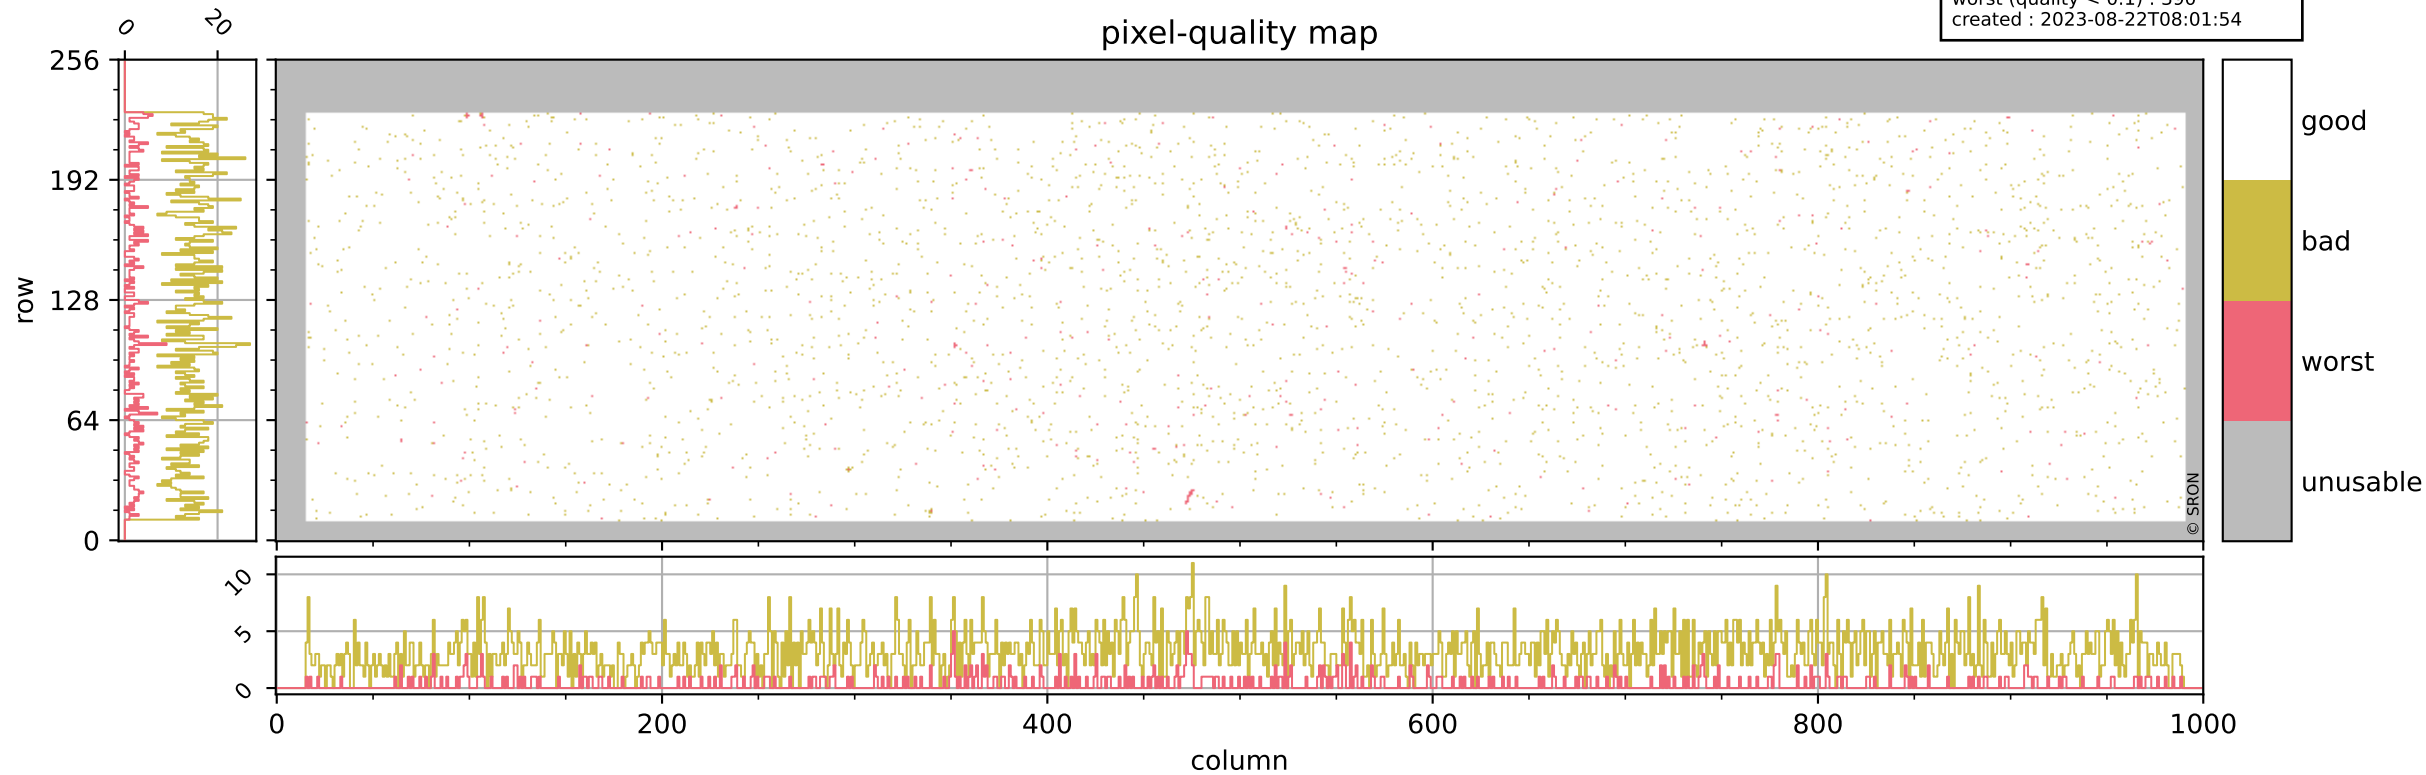

Tropomi SWIR pixel quality (official)

orbits : 20 in [10702, 10747]
coverage : 2019-11-06 / 2019-11-09
bad (quality < 0.8) : 3174
worst (quality < 0.1) : 390
created : 2023-08-22T08:01:54

pixel-quality map

Tropomi SWIR pixel quality (official)

orbits : 20 in [10702, 10747]
coverage : 2019-11-06 / 2019-11-09
bad (quality < 0.8) : 287
worst (quality < 0.1) : 117
created : 2023-08-22T08:01:54

pixel-quality map (dark)

Tropomi SWIR pixel quality (official)

orbits : 20 in [10702, 10747]
coverage : 2019-11-06 / 2019-11-09
bad (quality < 0.8) : 2924
worst (quality < 0.1) : 312
created : 2023-08-22T08:01:54

pixel-quality map (noise average)

Tropomi SWIR pixel quality (official)

orbits : 20 in [10702, 10747]
coverage : 2019-11-06 / 2019-11-09
created : 2023-08-22T08:01:55

Histograms of pixel-quality

Tropomi SWIR pixel quality (official) ground-tracks of Sentinel-5P