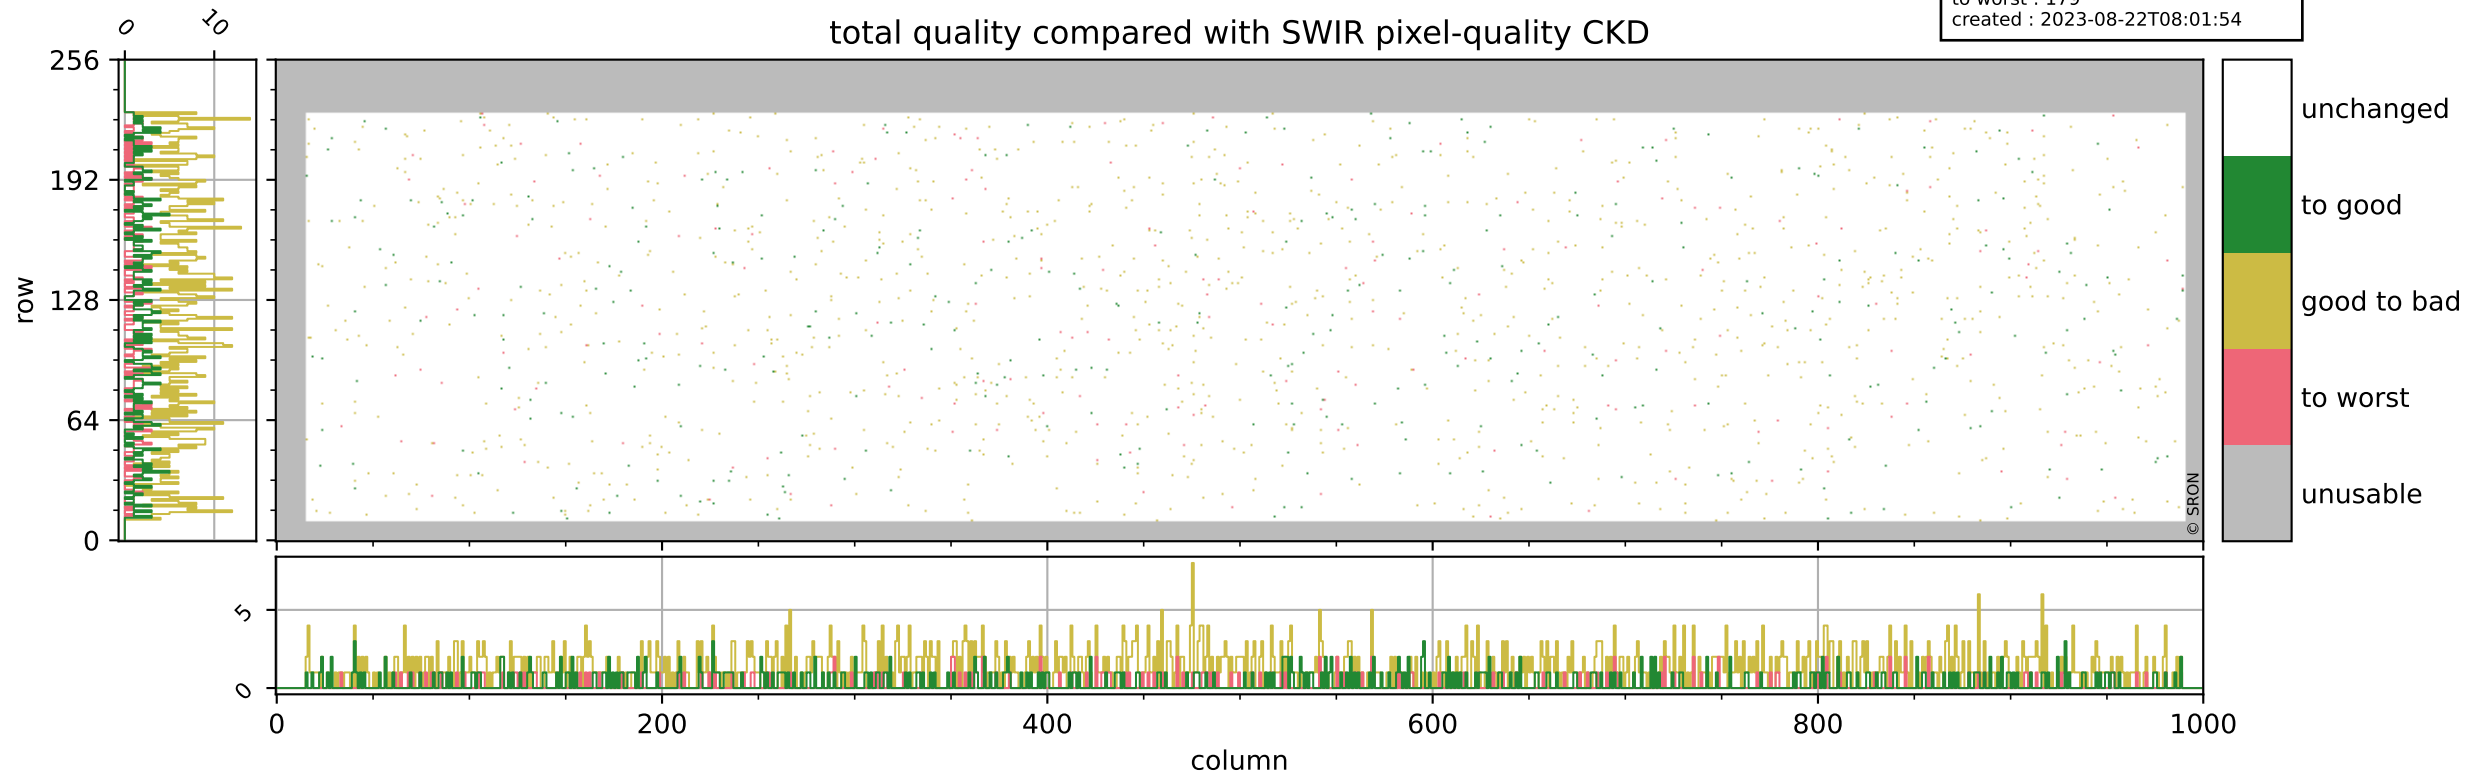

Tropomi SWIR pixel quality (official)

orbits : 20 in [10702, 10747]
coverage : 2019-11-06 / 2019-11-09
bad (quality < 0.8) : 287
worst (quality < 0.1) : 117
created : 2023-08-22T08:01:54

pixel-quality map (dark)

Tropomi SWIR pixel quality (official)

orbits : 20 in [10702, 10747]
coverage : 2019-11-06 / 2019-11-09
bad (quality < 0.8) : 2924
worst (quality < 0.1) : 312
created : 2023-08-22T08:01:54

pixel-quality map (noise average)

Tropomi SWIR pixel quality (official)

orbits : 20 in [10702, 10747]
coverage : 2019-11-06 / 2019-11-09
to good : 349
good to bad : 1093
to worst : 179
created : 2023-08-22T08:01:54

total quality compared with SWIR pixel-quality CKD

Tropomi SWIR pixel quality (official)

orbits : 20 in [10702, 10747]
coverage : 2019-11-06 / 2019-11-09
created : 2023-08-22T08:01:55

Histograms of pixel-quality

Tropomi SWIR pixel quality (official) ground-tracks of Sentinel-5P