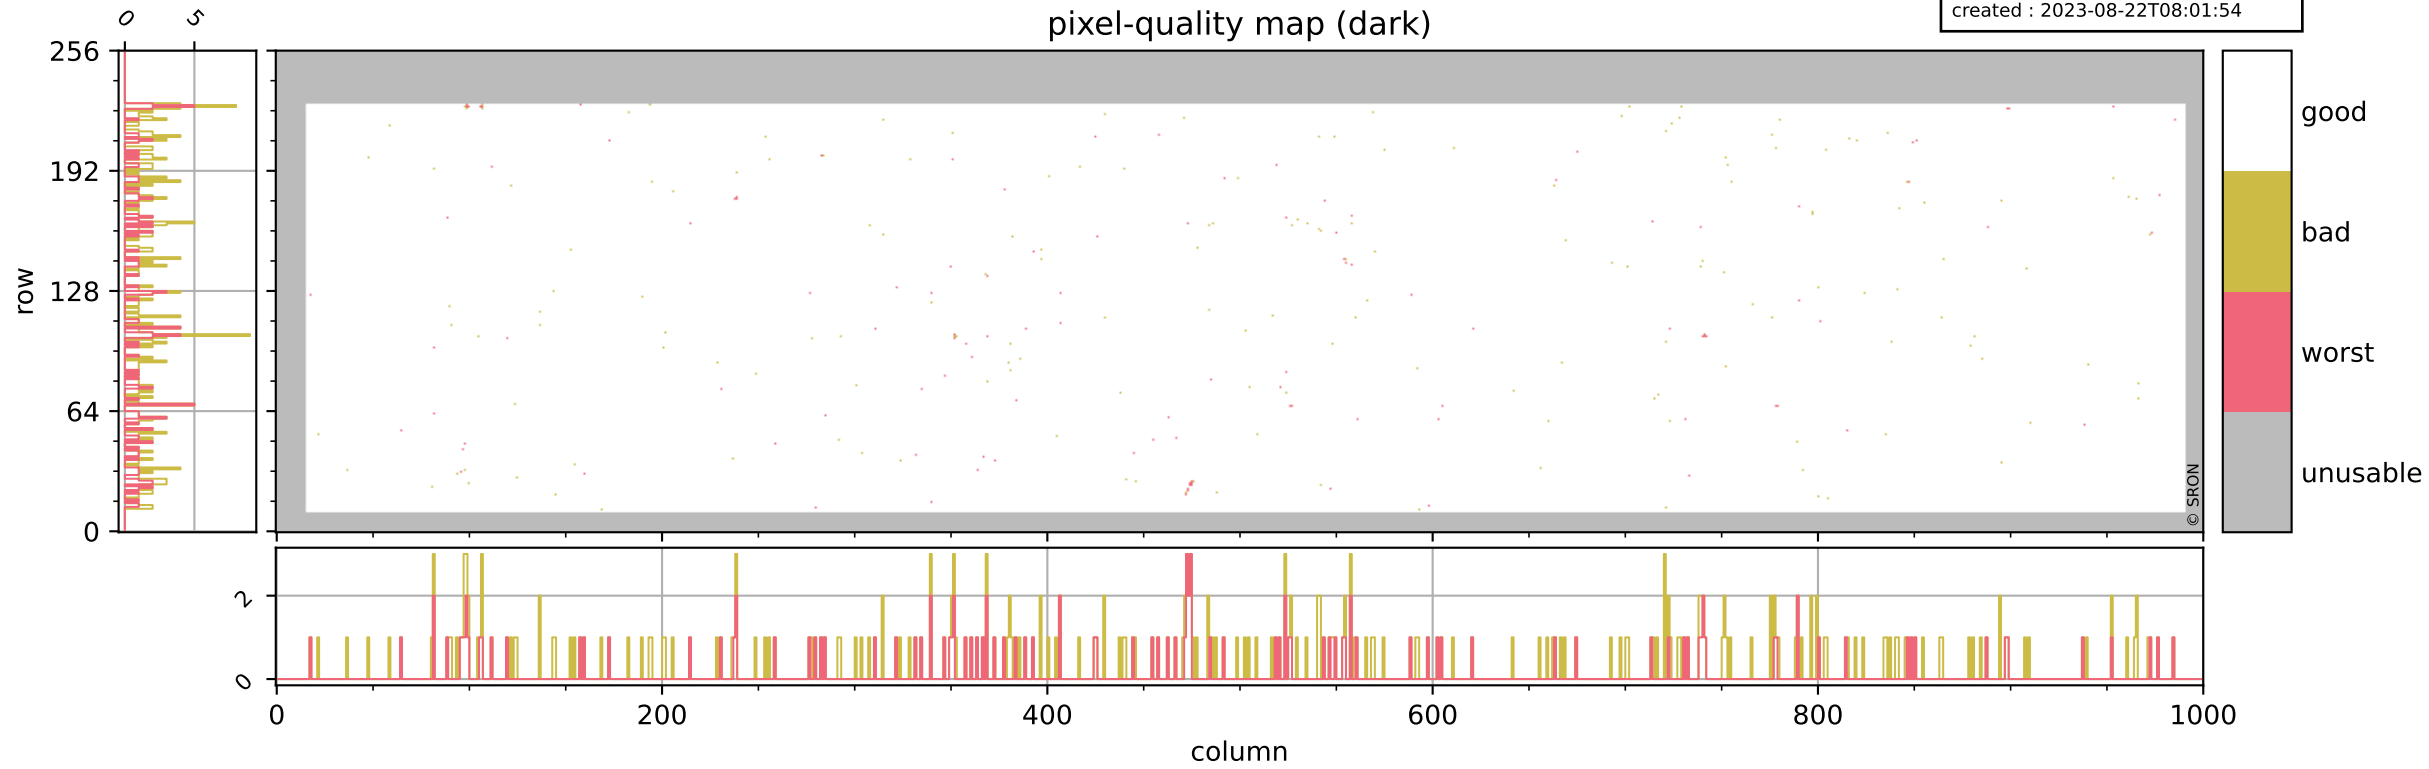

Tropomi SWIR pixel quality (official)

orbits : 20 in [10702, 10747]
coverage : 2019-11-06 / 2019-11-09
bad (quality < 0.8) : 3174
worst (quality < 0.1) : 390
created : 2023-08-22T08:01:54

pixel-quality map

Tropomi SWIR pixel quality (official)

orbits : 20 in [10702, 10747]
coverage : 2019-11-06 / 2019-11-09
bad (quality < 0.8) : 287
worst (quality < 0.1) : 117
created : 2023-08-22T08:01:54

pixel-quality map (dark)

Tropomi SWIR pixel quality (official)

orbits : 20 in [10702, 10747]
coverage : 2019-11-06 / 2019-11-09
bad (quality < 0.8) : 2924
worst (quality < 0.1) : 312
created : 2023-08-22T08:01:54

pixel-quality map (noise average)

Tropomi SWIR pixel quality (official)

orbits : 20 in [10702, 10747]
coverage : 2019-11-06 / 2019-11-09
created : 2023-08-22T08:01:55

Histograms of pixel-quality

Tropomi SWIR pixel quality (official) ground-tracks of Sentinel-5P