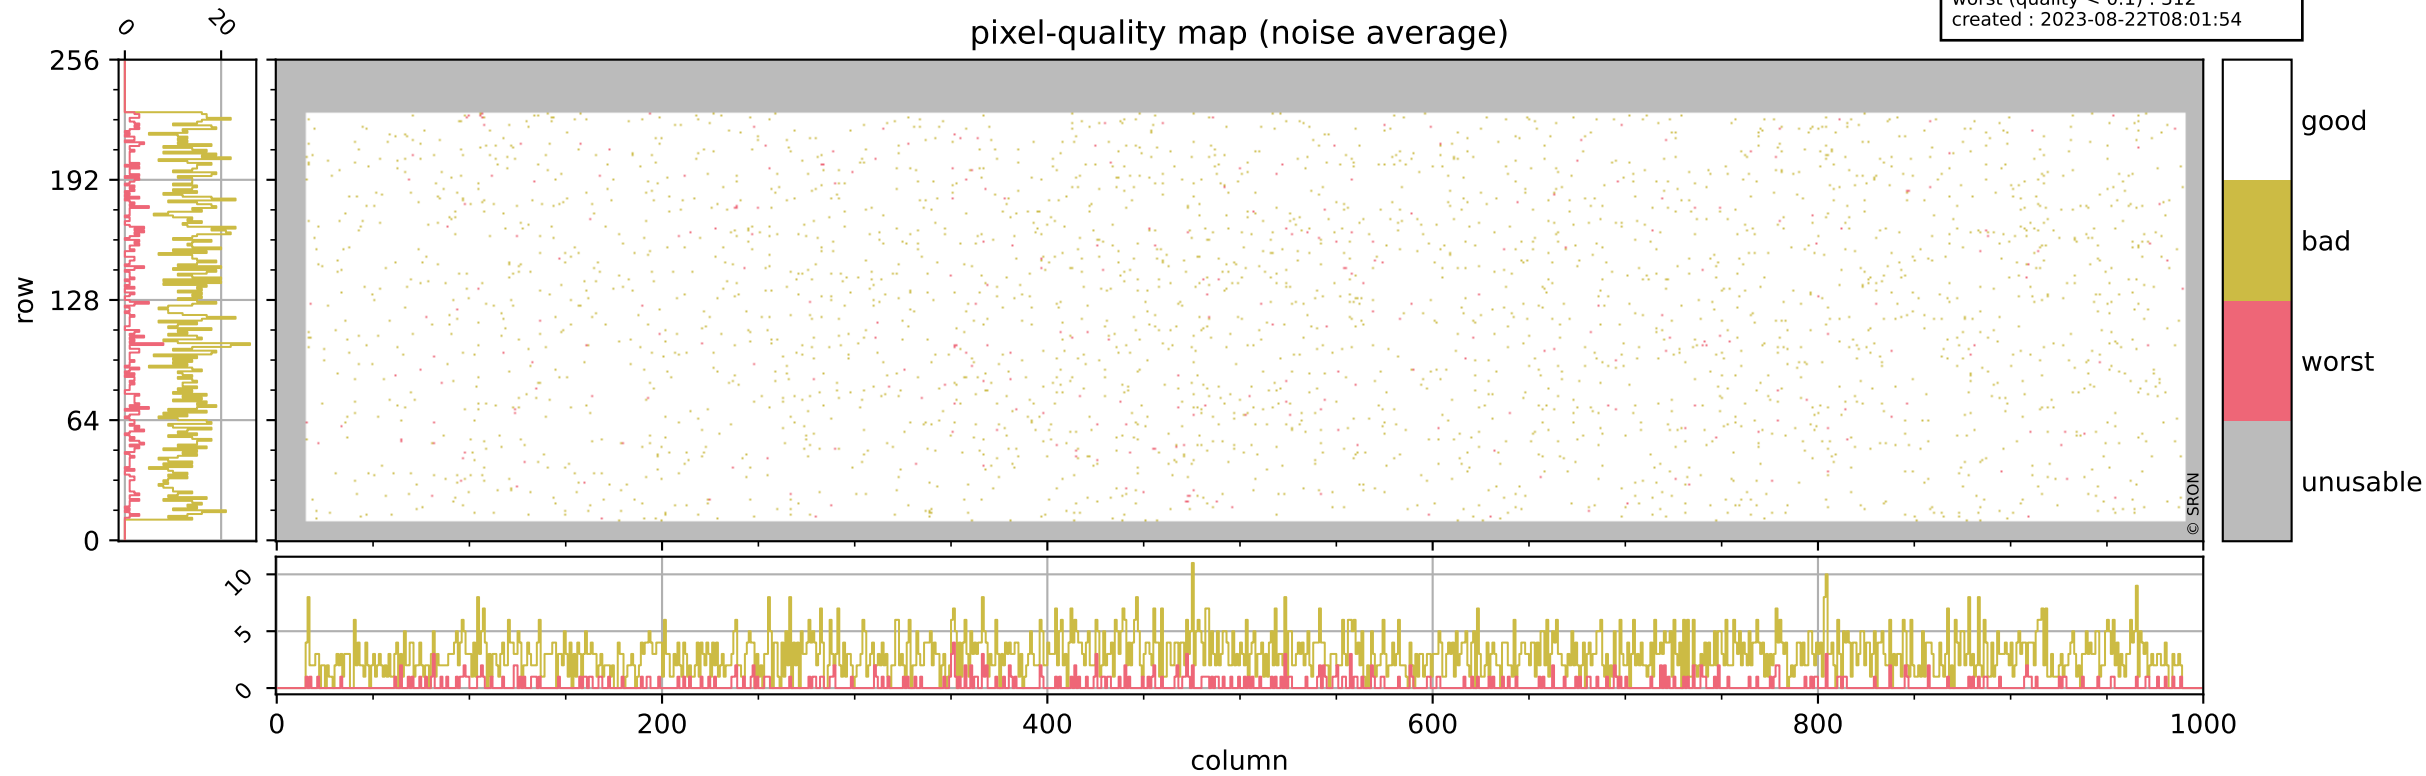

Tropomi SWIR pixel quality (official)

orbits : 20 in [10702, 10747]
coverage : 2019-11-06 / 2019-11-09
bad (quality < 0.8) : 287
worst (quality < 0.1) : 117
created : 2023-08-22T08:01:54

pixel-quality map (dark)

Tropomi SWIR pixel quality (official)

orbits : 20 in [10702, 10747]
coverage : 2019-11-06 / 2019-11-09
bad (quality < 0.8) : 2924
worst (quality < 0.1) : 312
created : 2023-08-22T08:01:54

pixel-quality map (noise average)

Tropomi SWIR pixel quality (official)

orbits : 20 in [10702, 10747]
coverage : 2019-11-06 / 2019-11-09
to good : 349
good to bad : 1093
to worst : 179
created : 2023-08-22T08:01:54

total quality compared with SWIR pixel-quality CKD

Tropomi SWIR pixel quality (official)

orbits : 20 in [10702, 10747]
coverage : 2019-11-06 / 2019-11-09
created : 2023-08-22T08:01:55

Histograms of pixel-quality

Tropomi SWIR pixel quality (official) ground-tracks of Sentinel-5P