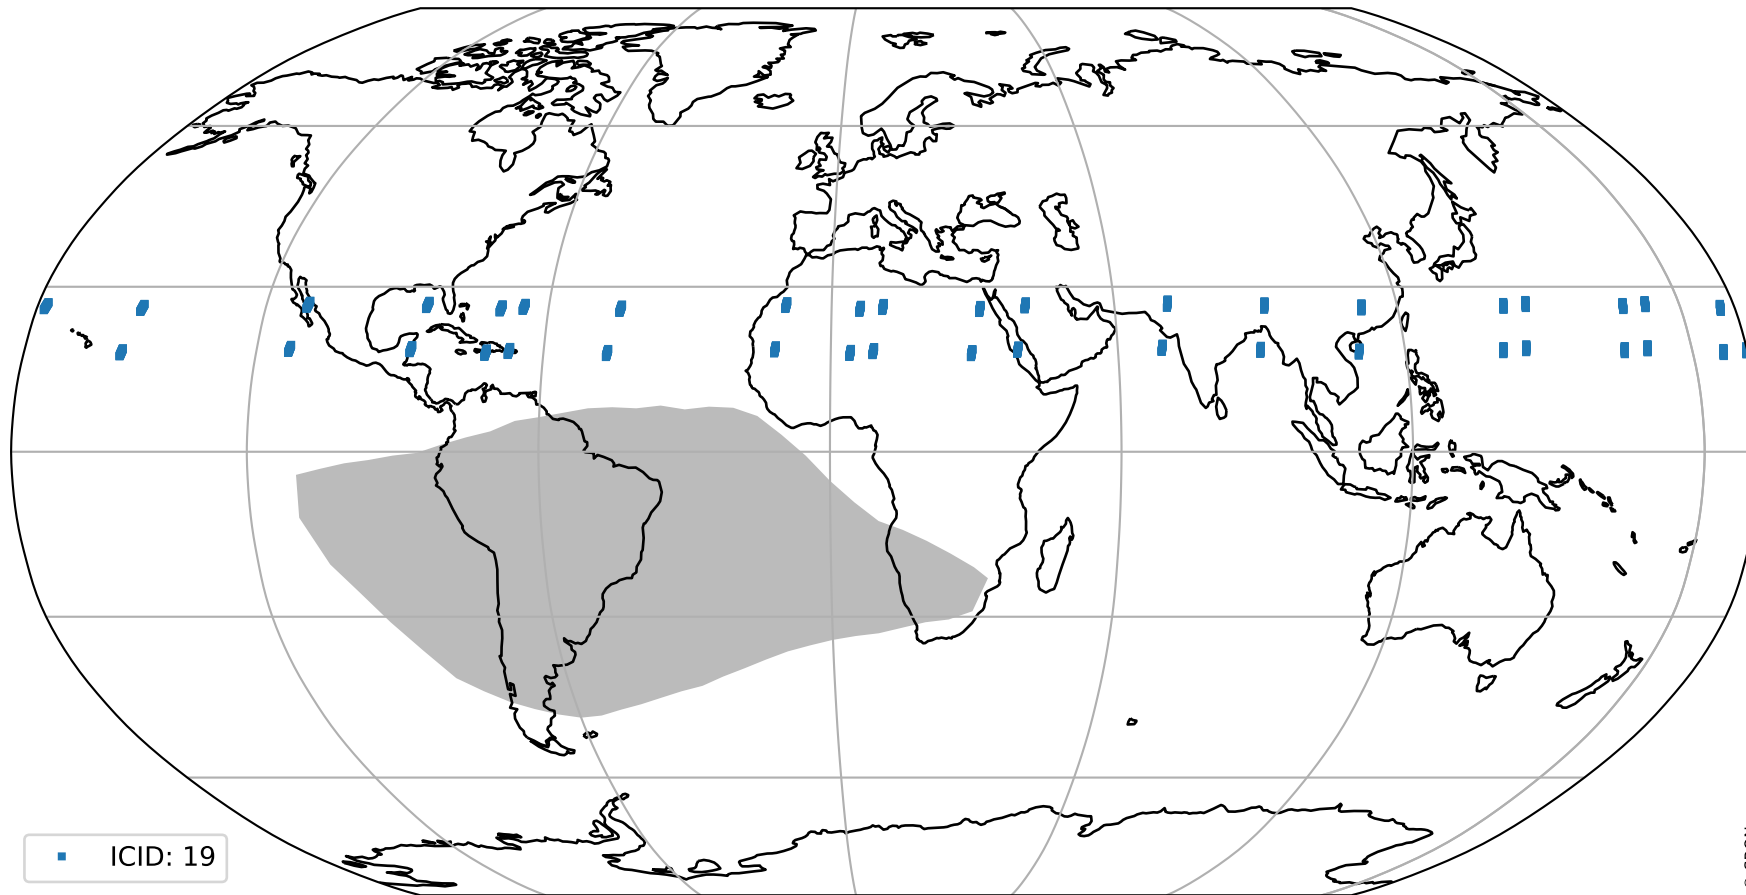

Tropomi SWIR pixel quality (official)

orbits : 20 in [10702, 10747]
coverage : 2019-11-06 / 2019-11-09
created : 2023-08-22T08:01:55

Histograms of pixel-quality

Tropomi SWIR pixel quality (official) ground-tracks of Sentinel-5P

orbits : 20 in [10702, 10747]
coverage : 2019-11-06 / 2019-11-09
created : 2023-08-22T08:01:55

Tropomi SWIR pixel quality (official)

orbits : [2827, 10747]
coverage : 2018-04-30 / 2019-11-09
created : 2023-08-22T08:01:55