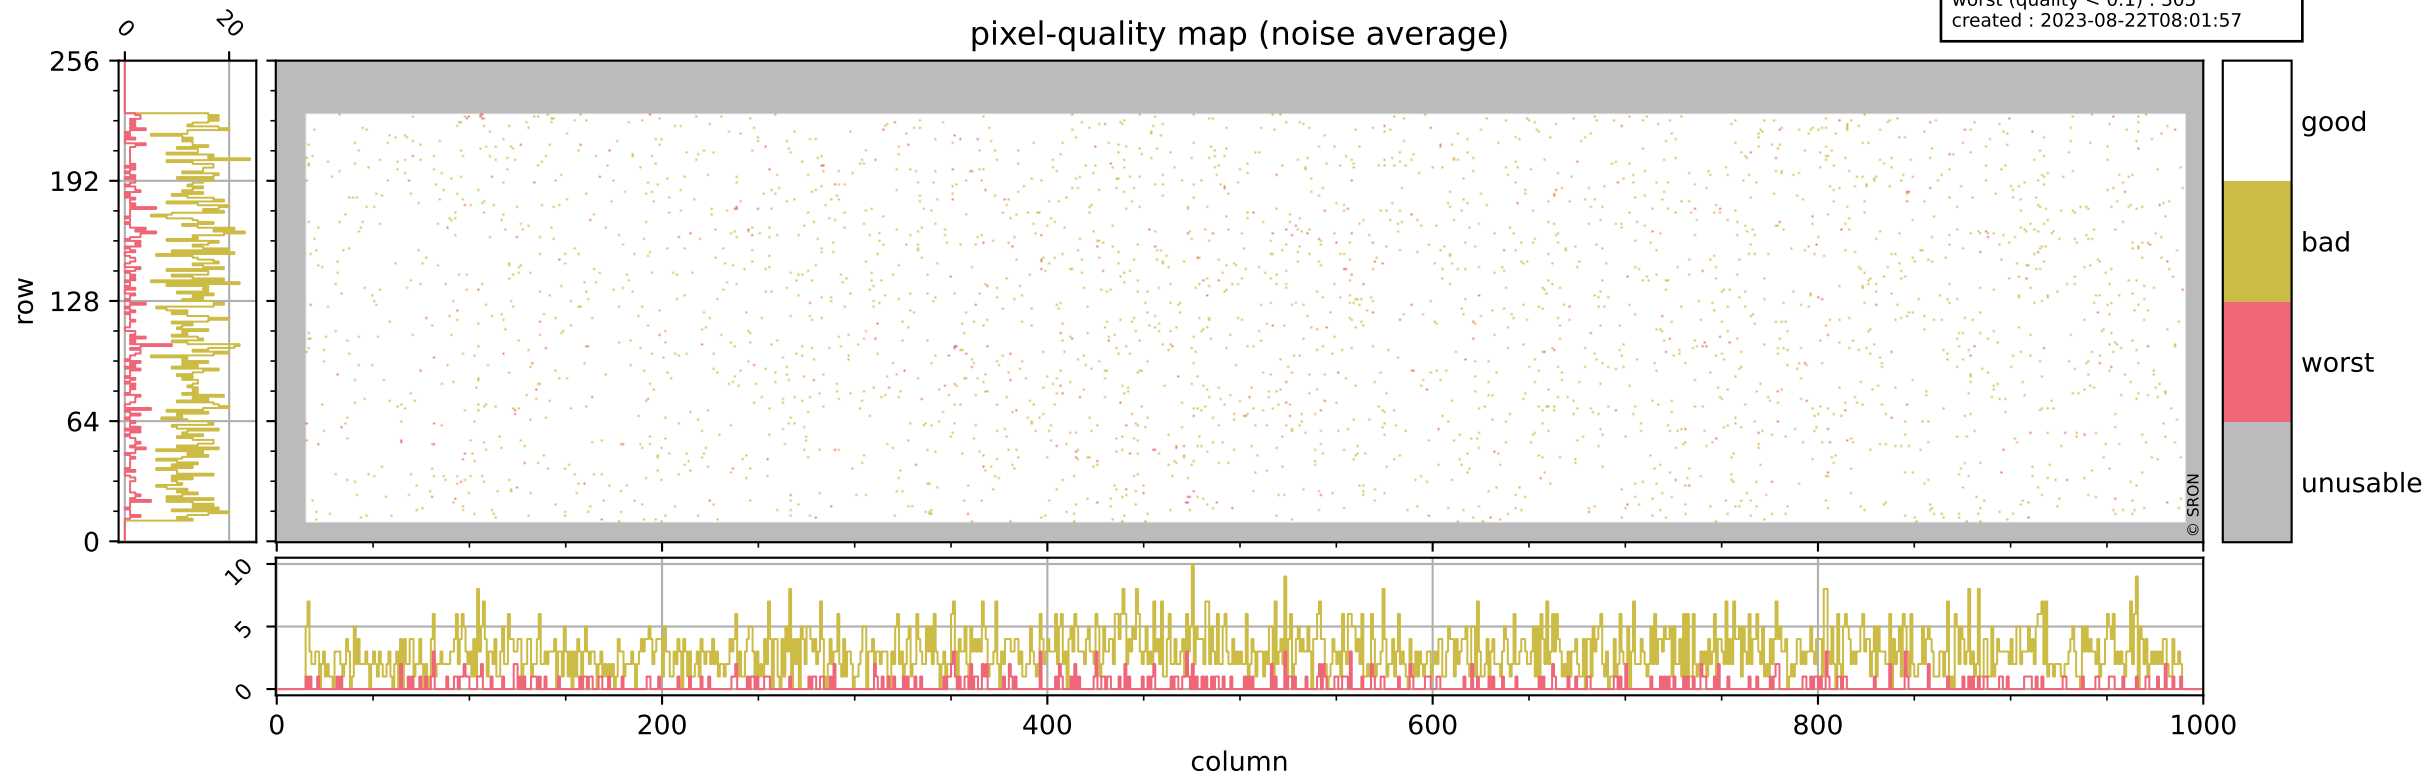

Tropomi SWIR pixel quality (official)

orbits : 19 in [10717, 10762]
coverage : 2019-11-07 / 2019-11-11
bad (quality < 0.8) : 290
worst (quality < 0.1) : 117
created : 2023-08-22T08:01:56

Tropomi SWIR pixel quality (official)

orbits : 19 in [10717, 10762]
coverage : 2019-11-07 / 2019-11-11
bad (quality < 0.8) : 2927
worst (quality < 0.1) : 305
created : 2023-08-22T08:01:57

pixel-quality map (noise average)

Tropomi SWIR pixel quality (official)

orbits : 19 in [10717, 10762]
coverage : 2019-11-07 / 2019-11-11
to good : 345
good to bad : 1089
to worst : 170
created : 2023-08-22T08:01:57

total quality compared with SWIR pixel-quality CKD

Tropomi SWIR pixel quality (official)

orbits : 19 in [10717, 10762]
coverage : 2019-11-07 / 2019-11-11
created : 2023-08-22T08:01:57

Histograms of pixel-quality

Tropomi SWIR pixel quality (official) ground-tracks of Sentinel-5P

orbits : 19 in [10717, 10762]
coverage : 2019-11-07 / 2019-11-11
created : 2023-08-22T08:01:57