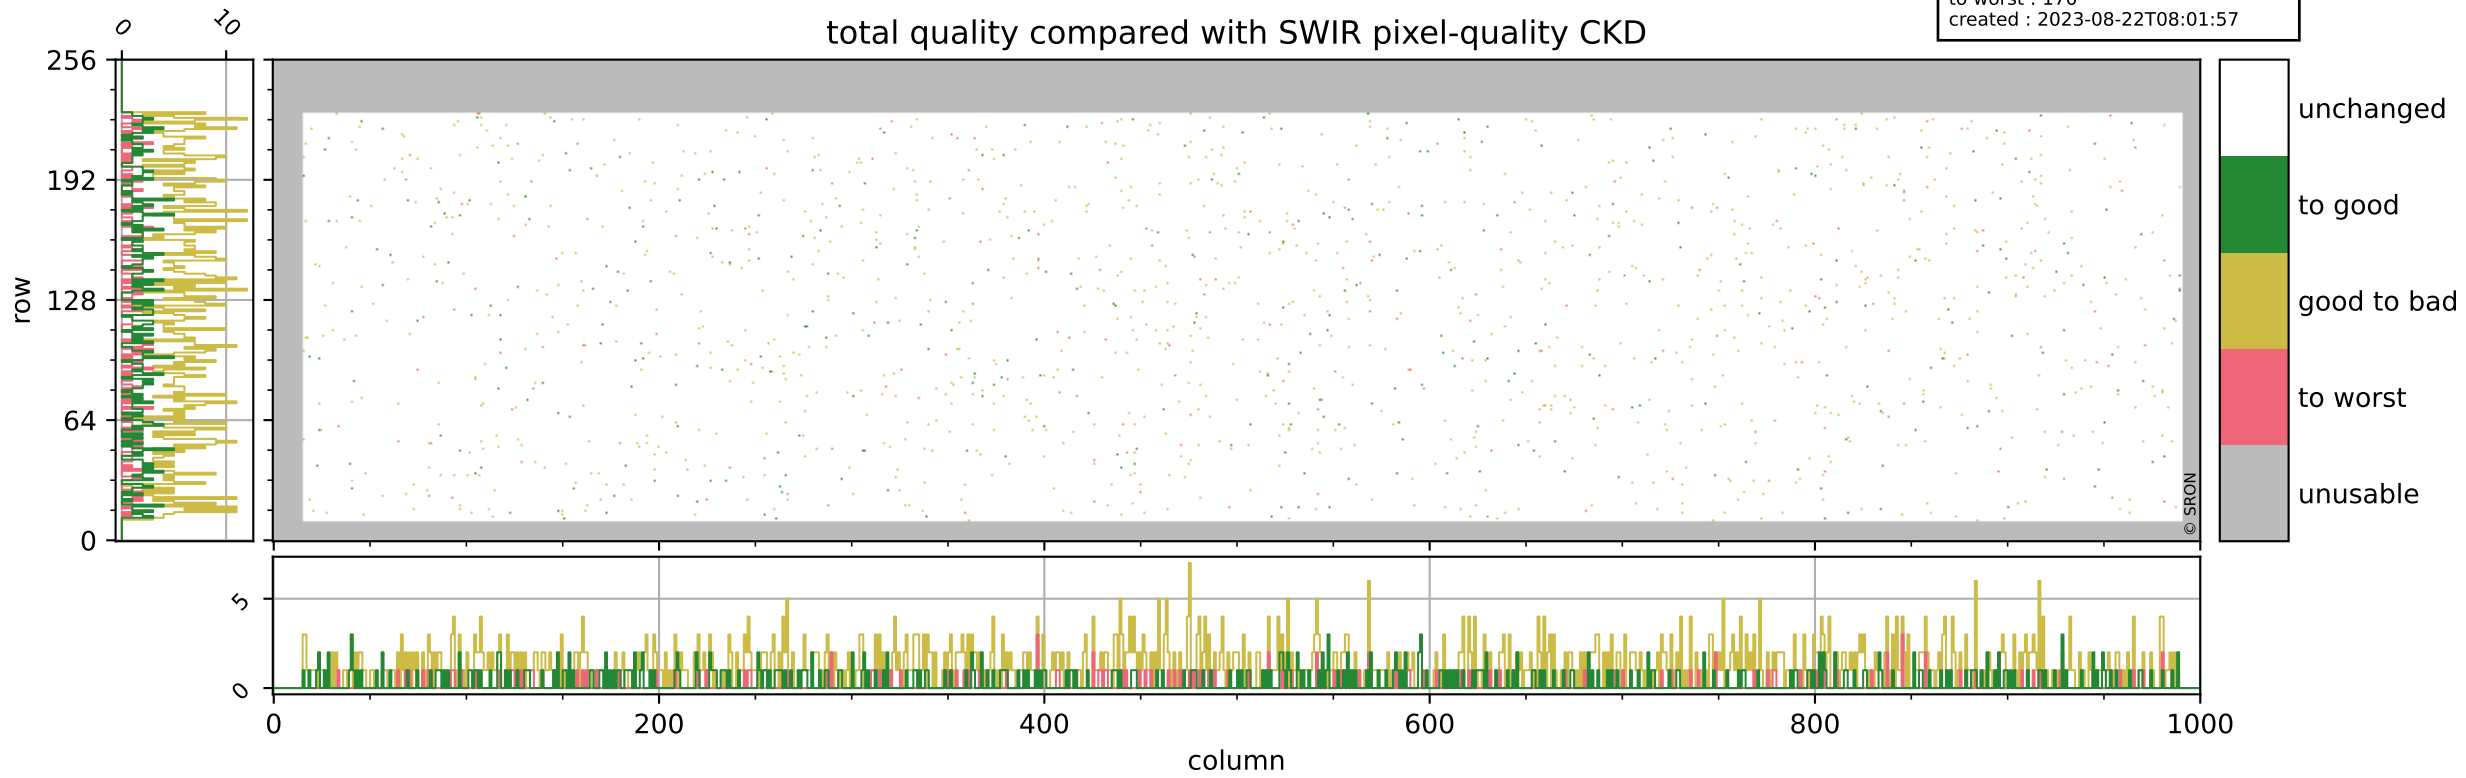

Tropomi SWIR pixel quality (official)

orbits : 19 in [10717, 10762]
coverage : 2019-11-07 / 2019-11-11
bad (quality < 0.8) : 290
worst (quality < 0.1) : 117
created : 2023-08-22T08:01:56

Tropomi SWIR pixel quality (official)

orbits : 19 in [10717, 10762]
coverage : 2019-11-07 / 2019-11-11
bad (quality < 0.8) : 2927
worst (quality < 0.1) : 305
created : 2023-08-22T08:01:57

pixel-quality map (noise average)

Tropomi SWIR pixel quality (official)

orbits : 19 in [10717, 10762]
coverage : 2019-11-07 / 2019-11-11
to good : 345
good to bad : 1089
to worst : 170
created : 2023-08-22T08:01:57

total quality compared with SWIR pixel-quality CKD

Tropomi SWIR pixel quality (official)

orbits : 19 in [10717, 10762]
coverage : 2019-11-07 / 2019-11-11
created : 2023-08-22T08:01:57

Histograms of pixel-quality

Tropomi SWIR pixel quality (official) ground-tracks of Sentinel-5P

orbits : 19 in [10717, 10762]
coverage : 2019-11-07 / 2019-11-11
created : 2023-08-22T08:01:57