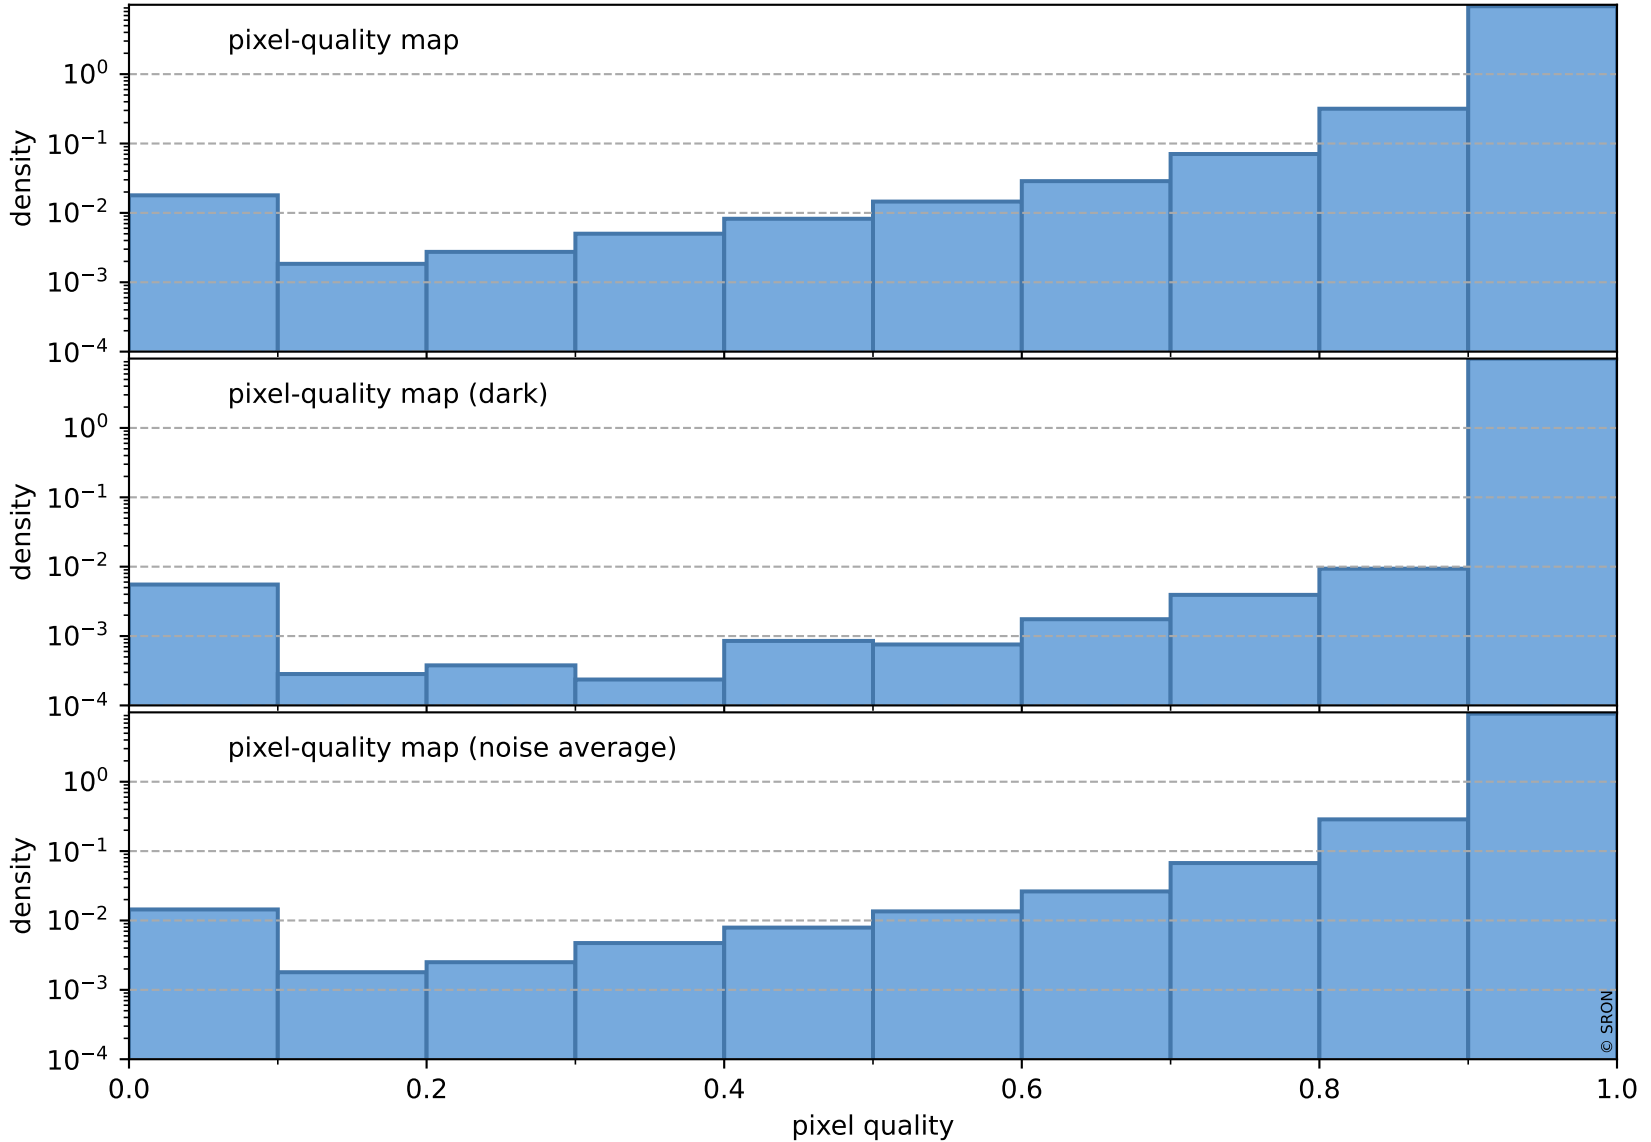

orbits : 19 in [10717, 10762]
coverage : 2019-11-07 / 2019-11-11
to good : 345
good to bad : 1089
to worst : 170
created : 2023-08-22T08:01:57

total quality compared with SWIR pixel-quality CKD

Tropomi SWIR pixel quality (official)

orbits : 19 in [10717, 10762]
coverage : 2019-11-07 / 2019-11-11
created : 2023-08-22T08:01:57

Histograms of pixel-quality

Tropomi SWIR pixel quality (official) ground-tracks of Sentinel-5P

orbits : 19 in [10717, 10762]
coverage : 2019-11-07 / 2019-11-11
created : 2023-08-22T08:01:57

Tropomi SWIR pixel quality (official)

orbits : [2827, 10762]
coverage : 2018-04-30 / 2019-11-11
created : 2023-08-22T08:01:58

trend of pixel quality & temperatures