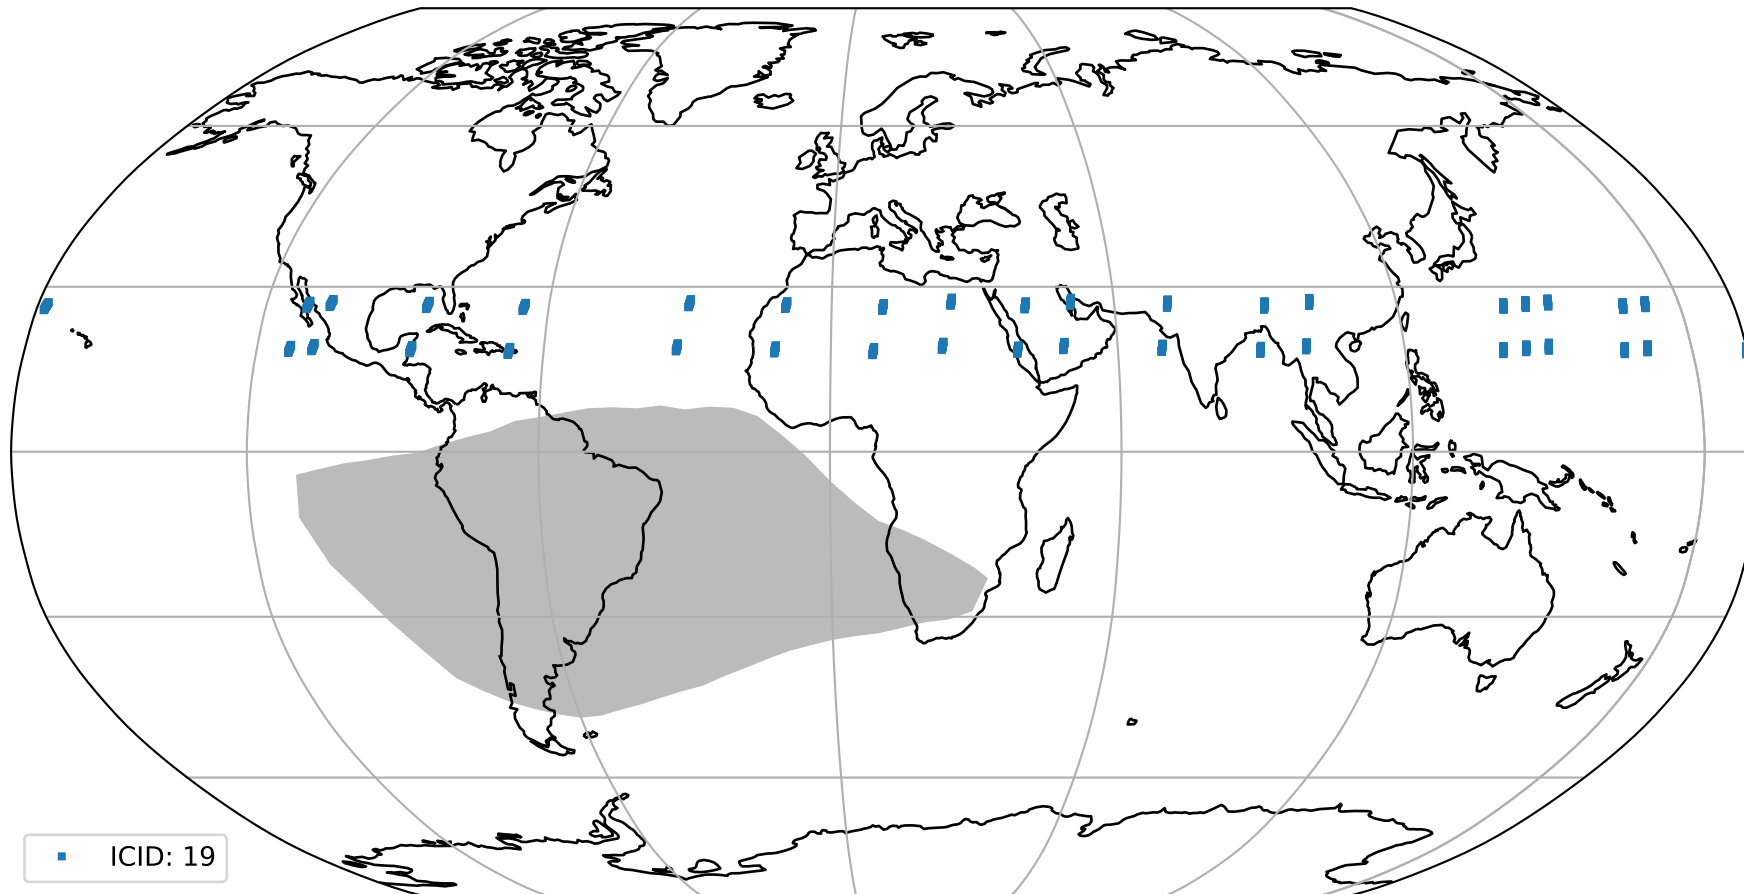

orbits : 19 in [10717, 10762]
coverage : 2019-11-07 / 2019-11-11
bad (quality < 0.8) : 2927
worst (quality < 0.1) : 305
created : 2023-08-22T08:01:57

pixel-quality map (noise average)

Tropomi SWIR pixel quality (official)

orbits : 19 in [10717, 10762]
coverage : 2019-11-07 / 2019-11-11
to good : 345
good to bad : 1089
to worst : 170
created : 2023-08-22T08:01:57

total quality compared with SWIR pixel-quality CKD

Tropomi SWIR pixel quality (official)

orbits : 19 in [10717, 10762]
coverage : 2019-11-07 / 2019-11-11
created : 2023-08-22T08:01:57

Histograms of pixel-quality

Tropomi SWIR pixel quality (official) ground-tracks of Sentinel-5P

orbits : 19 in [10717, 10762]
coverage : 2019-11-07 / 2019-11-11
created : 2023-08-22T08:01:57

Tropomi SWIR pixel quality (official)

orbits : [2827, 10762]
coverage : 2018-04-30 / 2019-11-11
created : 2023-08-22T08:01:58

trend of pixel quality & temperatures