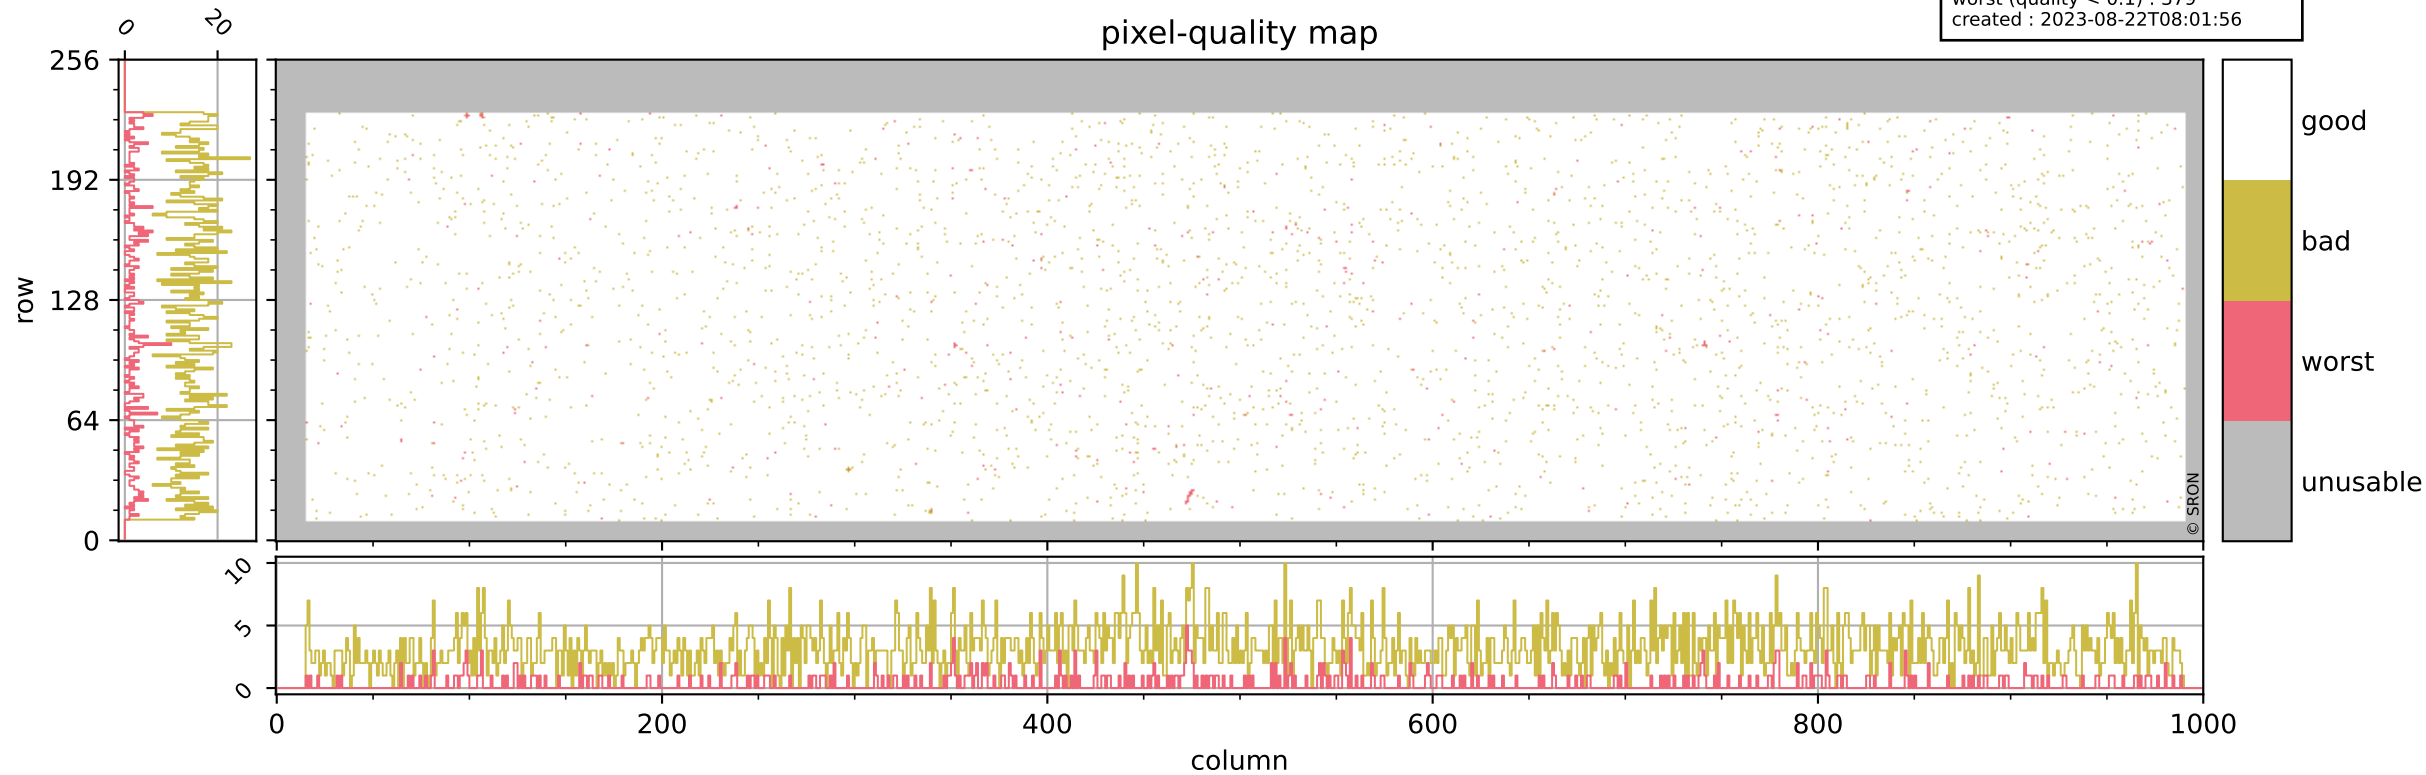

Tropomi SWIR pixel quality (official)

orbits : 19 in [10717, 10762]
coverage : 2019-11-07 / 2019-11-11
bad (quality < 0.8) : 3165
worst (quality < 0.1) : 379
created : 2023-08-22T08:01:56

pixel-quality map

Tropomi SWIR pixel quality (official)

orbits : 19 in [10717, 10762]
coverage : 2019-11-07 / 2019-11-11
bad (quality < 0.8) : 290
worst (quality < 0.1) : 117
created : 2023-08-22T08:01:56

Tropomi SWIR pixel quality (official)

orbits : 19 in [10717, 10762]
coverage : 2019-11-07 / 2019-11-11
bad (quality < 0.8) : 2927
worst (quality < 0.1) : 305
created : 2023-08-22T08:01:57

pixel-quality map (noise average)

Tropomi SWIR pixel quality (official)

orbits : 19 in [10717, 10762]
coverage : 2019-11-07 / 2019-11-11
created : 2023-08-22T08:01:57

Histograms of pixel-quality

Tropomi SWIR pixel quality (official) ground-tracks of Sentinel-5P

orbits : 19 in [10717, 10762]
coverage : 2019-11-07 / 2019-11-11
created : 2023-08-22T08:01:57