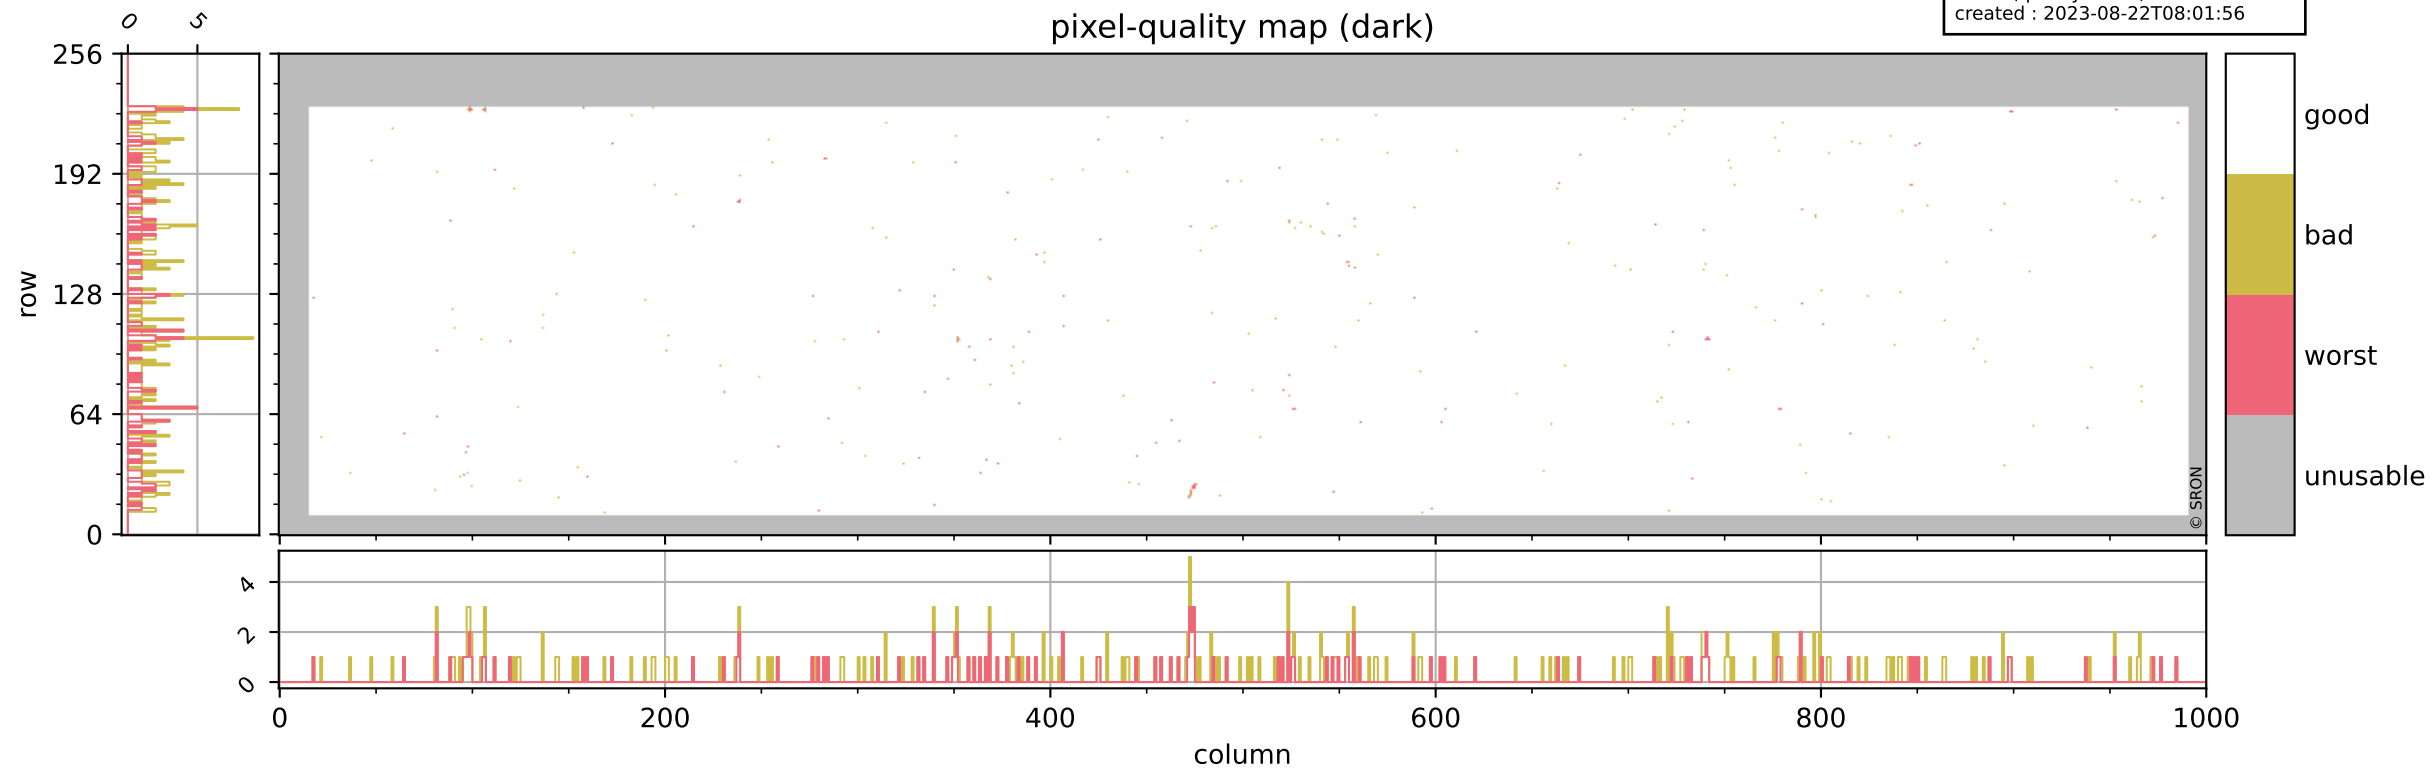

Tropomi SWIR pixel quality (official)

orbits : 19 in [10717, 10762]
coverage : 2019-11-07 / 2019-11-11
bad (quality < 0.8) : 3165
worst (quality < 0.1) : 379
created : 2023-08-22T08:01:56

pixel-quality map

Tropomi SWIR pixel quality (official)

orbits : 19 in [10717, 10762]
coverage : 2019-11-07 / 2019-11-11
bad (quality < 0.8) : 290
worst (quality < 0.1) : 117
created : 2023-08-22T08:01:56

Tropomi SWIR pixel quality (official)

orbits : 19 in [10717, 10762]
coverage : 2019-11-07 / 2019-11-11
bad (quality < 0.8) : 2927
worst (quality < 0.1) : 305
created : 2023-08-22T08:01:57

pixel-quality map (noise average)

Tropomi SWIR pixel quality (official)

orbits : 19 in [10717, 10762]
coverage : 2019-11-07 / 2019-11-11
to good : 345
good to bad : 1089
to worst : 170
created : 2023-08-22T08:01:57

total quality compared with SWIR pixel-quality CKD

Tropomi SWIR pixel quality (official)