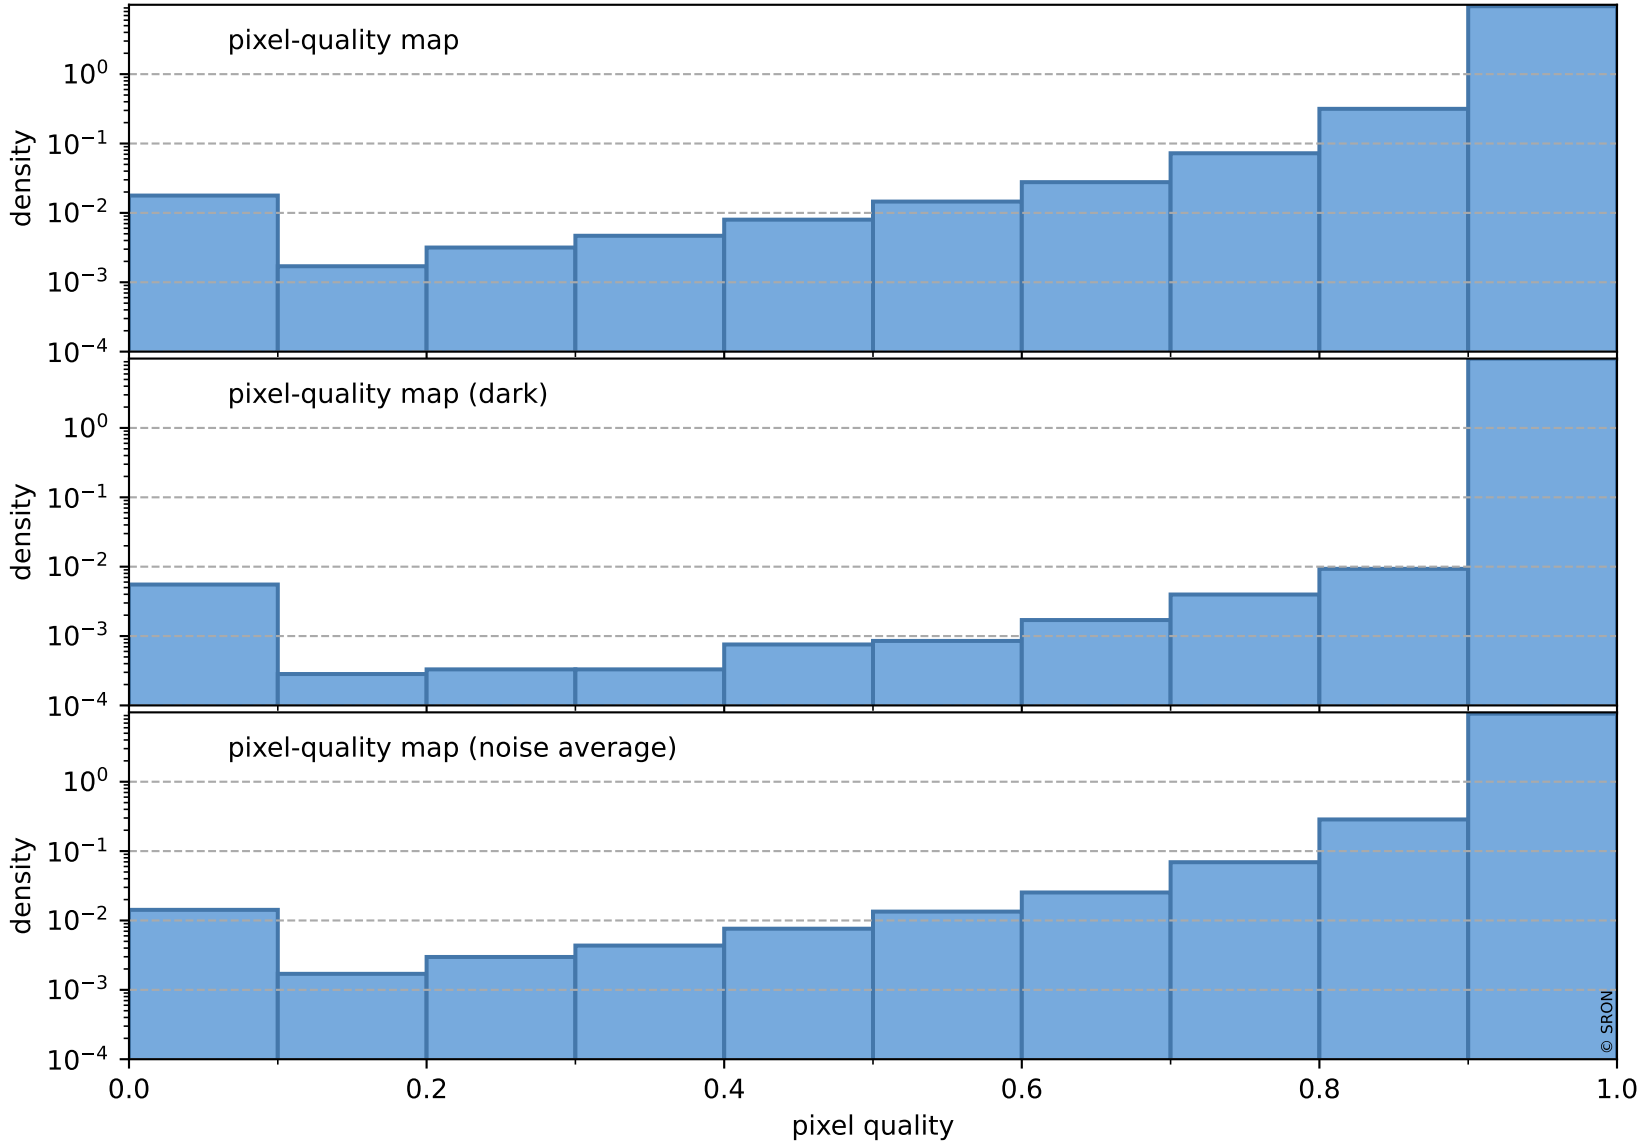

Tropomi SWIR pixel quality (official)

orbits : 19 in [10732, 10777]
coverage : 2019-11-08 / 2019-11-11
to good : 346
good to bad : 1100
to worst : 166
created : 2023-08-22T08:01:59

total quality compared with SWIR pixel-quality CKD

Tropomi SWIR pixel quality (official)

orbits : 19 in [10732, 10777]
coverage : 2019-11-08 / 2019-11-11
created : 2023-08-22T08:01:59

Histograms of pixel-quality

Tropomi SWIR pixel quality (official) ground-tracks of Sentinel-5P

orbits : 19 in [10732, 10777]
coverage : 2019-11-08 / 2019-11-11
created : 2023-08-22T08:02:00

Tropomi SWIR pixel quality (official)

orbits : [2827, 10777]
coverage : 2018-04-30 / 2019-11-11
created : 2023-08-22T08:02:00