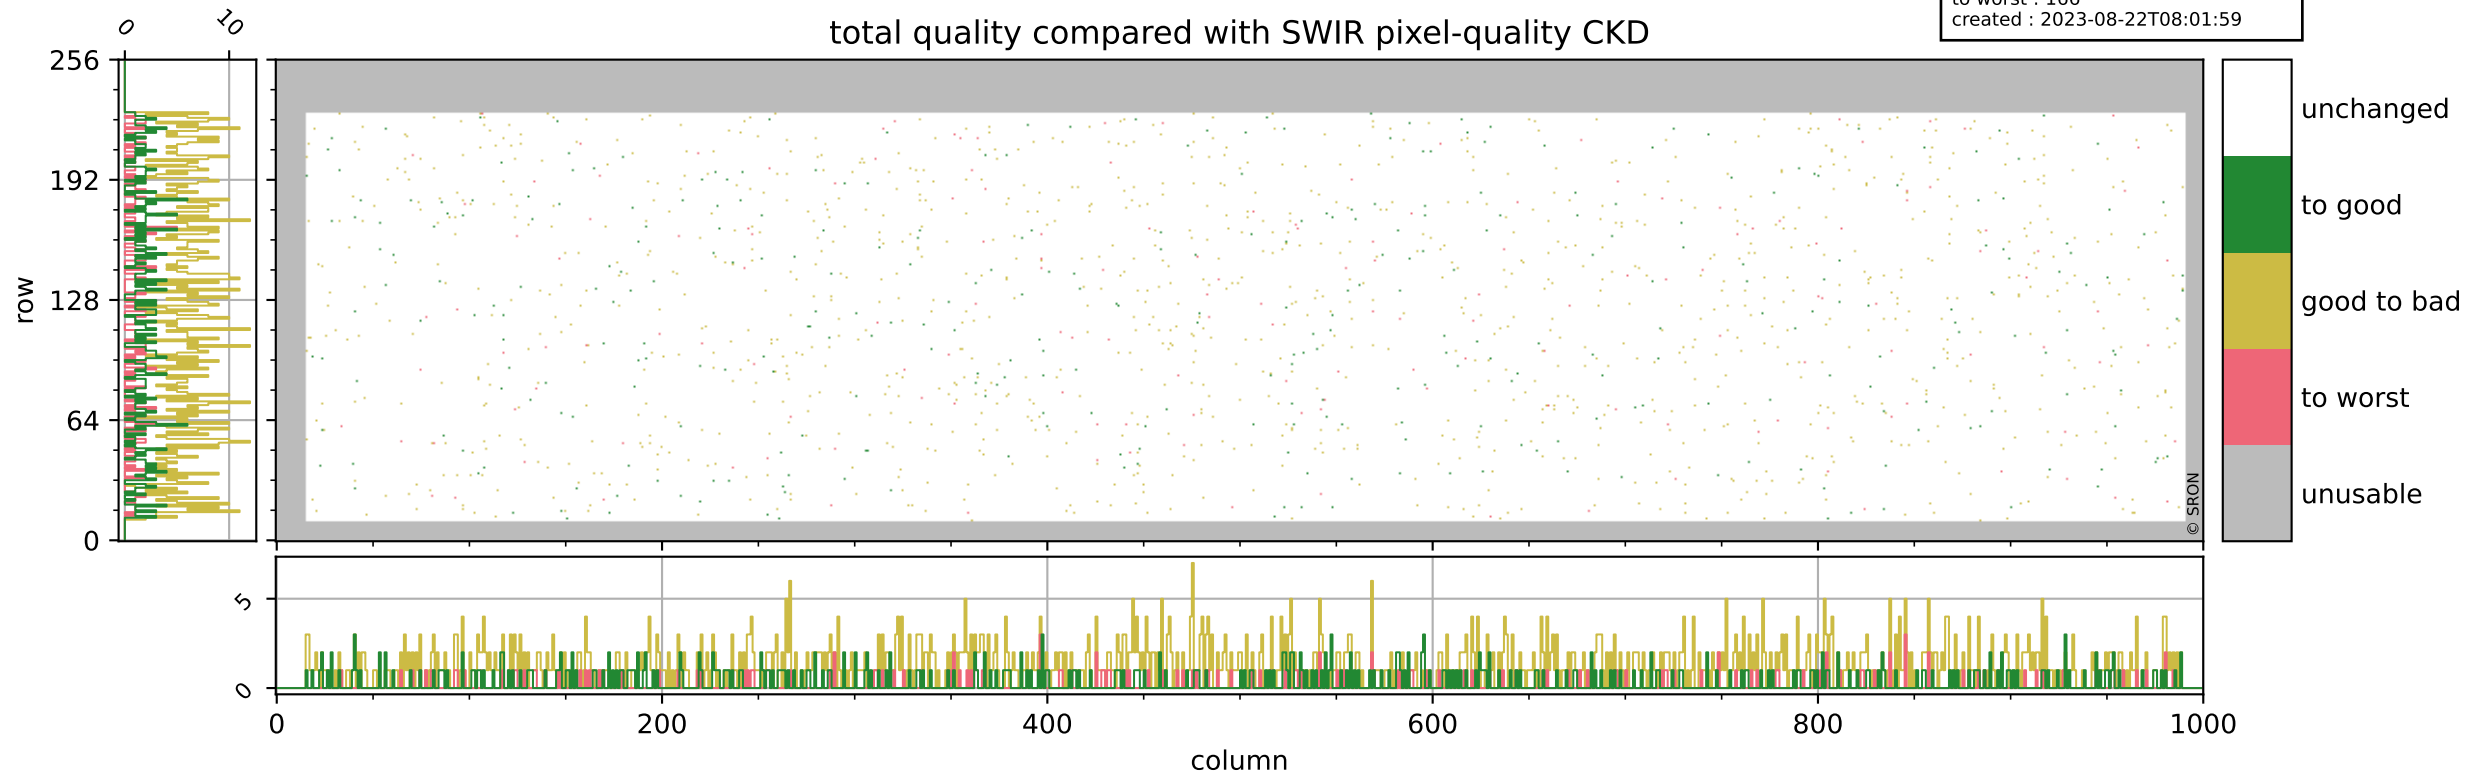

Tropomi SWIR pixel quality (official)

orbits : 19 in [10732, 10777]
coverage : 2019-11-08 / 2019-11-11
bad (quality < 0.8) : 291
worst (quality < 0.1) : 117
created : 2023-08-22T08:01:59

pixel-quality map (dark)

Tropomi SWIR pixel quality (official)

orbits : 19 in [10732, 10777]
coverage : 2019-11-08 / 2019-11-11
bad (quality < 0.8) : 2937
worst (quality < 0.1) : 301
created : 2023-08-22T08:01:59

pixel-quality map (noise average)

Tropomi SWIR pixel quality (official)

orbits : 19 in [10732, 10777]
coverage : 2019-11-08 / 2019-11-11
to good : 346
good to bad : 1100
to worst : 166
created : 2023-08-22T08:01:59

total quality compared with SWIR pixel-quality CKD

Tropomi SWIR pixel quality (official)

orbits : 19 in [10732, 10777]
coverage : 2019-11-08 / 2019-11-11
created : 2023-08-22T08:01:59

Histograms of pixel-quality

Tropomi SWIR pixel quality (official) ground-tracks of Sentinel-5P