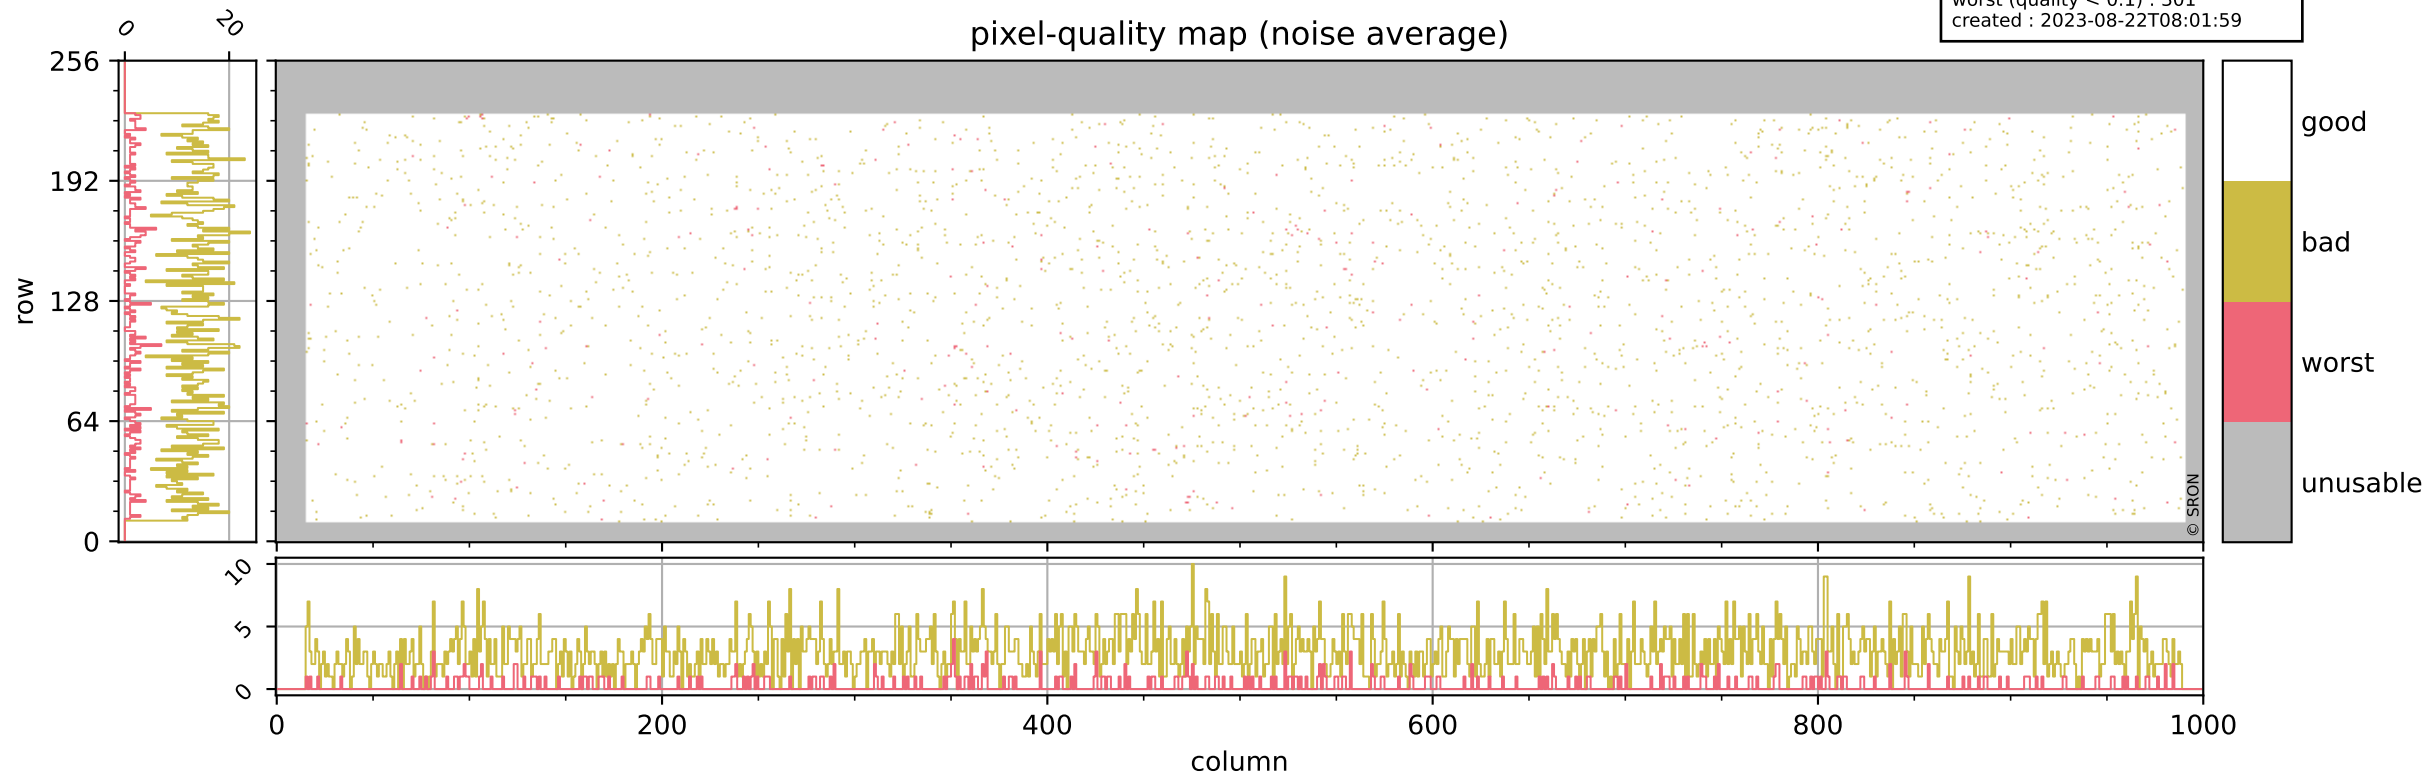

Tropomi SWIR pixel quality (official)

orbits : 19 in [10732, 10777]
coverage : 2019-11-08 / 2019-11-11
bad (quality < 0.8) : 291
worst (quality < 0.1) : 117
created : 2023-08-22T08:01:59

pixel-quality map (dark)

Tropomi SWIR pixel quality (official)

orbits : 19 in [10732, 10777]
coverage : 2019-11-08 / 2019-11-11
bad (quality < 0.8) : 2937
worst (quality < 0.1) : 301
created : 2023-08-22T08:01:59

pixel-quality map (noise average)

Tropomi SWIR pixel quality (official)

orbits : 19 in [10732, 10777]
coverage : 2019-11-08 / 2019-11-11
to good : 346
good to bad : 1100
to worst : 166
created : 2023-08-22T08:01:59

total quality compared with SWIR pixel-quality CKD

Tropomi SWIR pixel quality (official)

orbits : 19 in [10732, 10777]
coverage : 2019-11-08 / 2019-11-11
created : 2023-08-22T08:01:59

Histograms of pixel-quality

Tropomi SWIR pixel quality (official) ground-tracks of Sentinel-5P