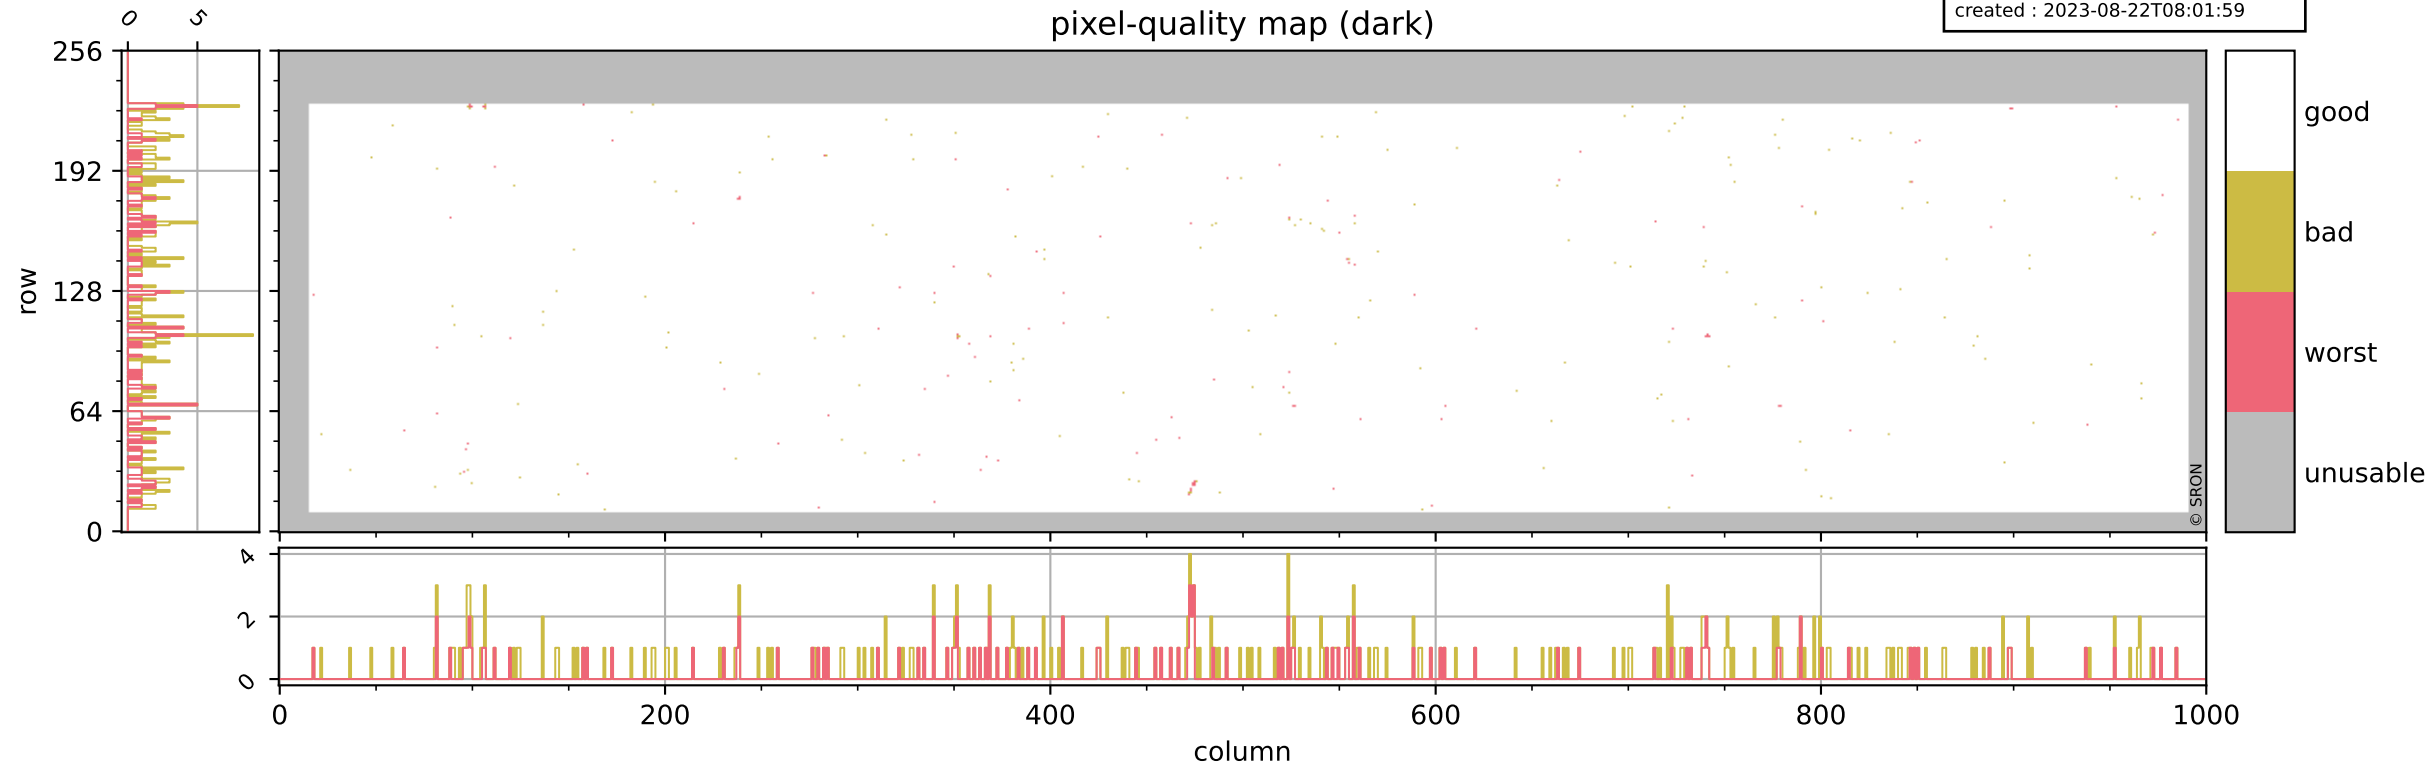

Tropomi SWIR pixel quality (official)

orbits : 19 in [10732, 10777]
coverage : 2019-11-08 / 2019-11-11
bad (quality < 0.8) : 3173
worst (quality < 0.1) : 376
created : 2023-08-22T08:01:58

pixel-quality map

Tropomi SWIR pixel quality (official)

orbits : 19 in [10732, 10777]
coverage : 2019-11-08 / 2019-11-11
bad (quality < 0.8) : 291
worst (quality < 0.1) : 117
created : 2023-08-22T08:01:59

pixel-quality map (dark)

Tropomi SWIR pixel quality (official)

orbits : 19 in [10732, 10777]
coverage : 2019-11-08 / 2019-11-11
bad (quality < 0.8) : 2937
worst (quality < 0.1) : 301
created : 2023-08-22T08:01:59

pixel-quality map (noise average)

Tropomi SWIR pixel quality (official)

orbits : 19 in [10732, 10777]
coverage : 2019-11-08 / 2019-11-11
created : 2023-08-22T08:01:59

Histograms of pixel-quality

Tropomi SWIR pixel quality (official) ground-tracks of Sentinel-5P