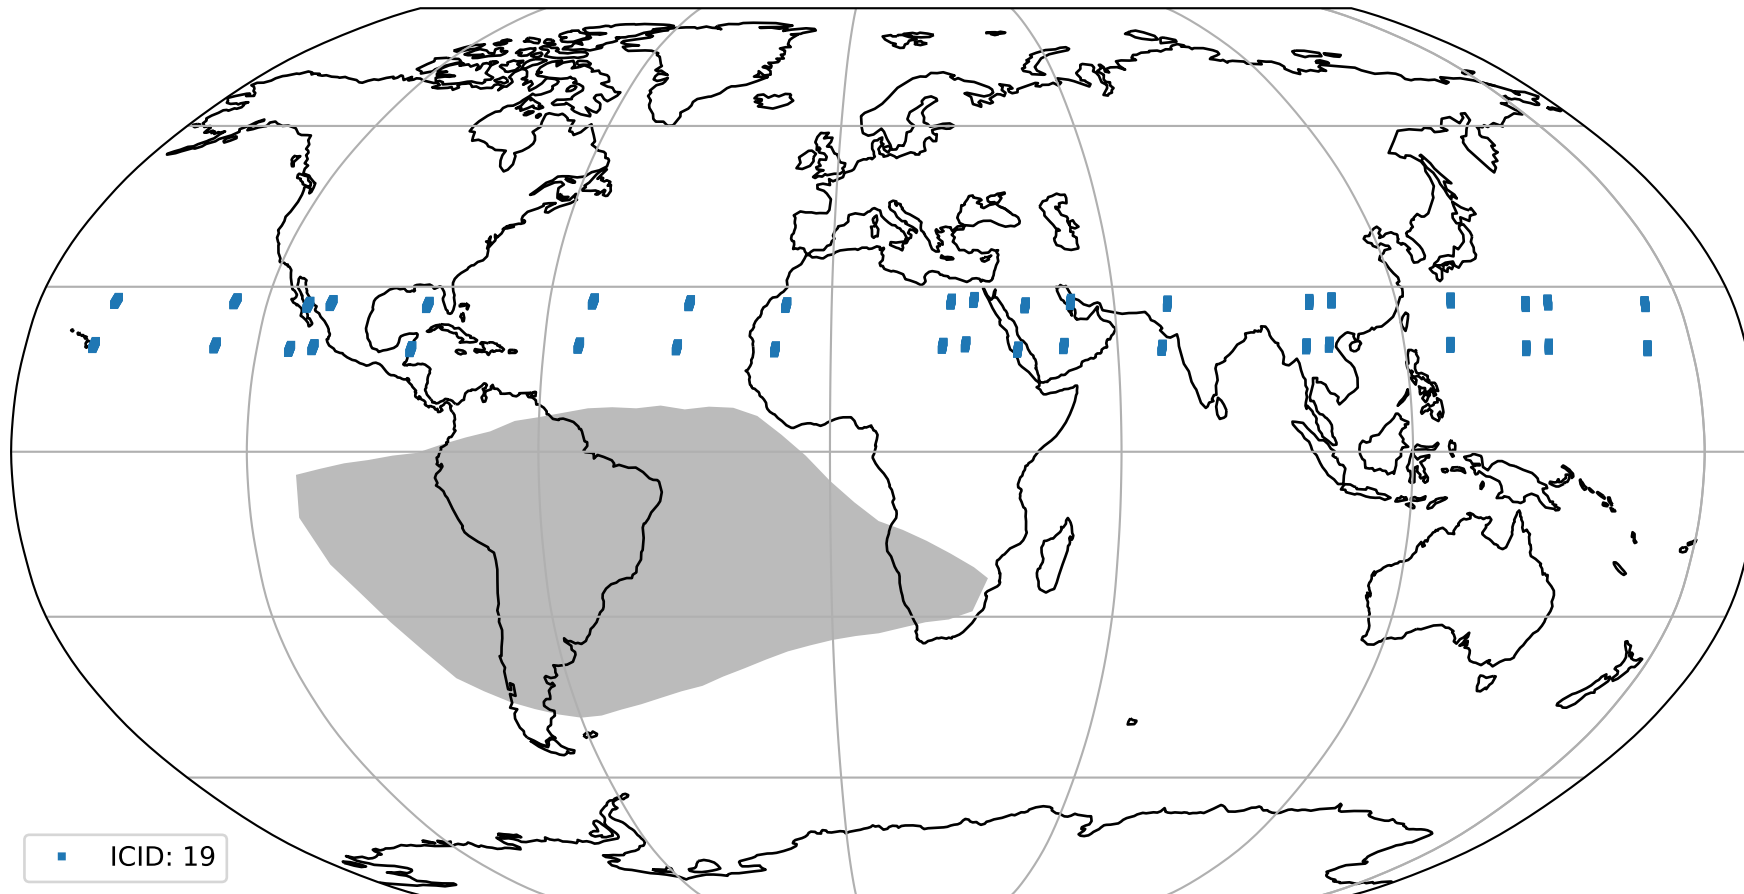

Tropomi SWIR pixel quality (official)

orbits : 19 in [10732, 10777]
coverage : 2019-11-08 / 2019-11-11
to good : 346
good to bad : 1100
to worst : 166
created : 2023-08-22T08:01:59

total quality compared with SWIR pixel-quality CKD

Tropomi SWIR pixel quality (official)

orbits : 19 in [10732, 10777]
coverage : 2019-11-08 / 2019-11-11
created : 2023-08-22T08:01:59

Histograms of pixel-quality

Tropomi SWIR pixel quality (official) ground-tracks of Sentinel-5P

orbits : 19 in [10732, 10777]
coverage : 2019-11-08 / 2019-11-11
created : 2023-08-22T08:02:00

Tropomi SWIR pixel quality (official)

orbits : [2827, 10777]
coverage : 2018-04-30 / 2019-11-11
created : 2023-08-22T08:02:00