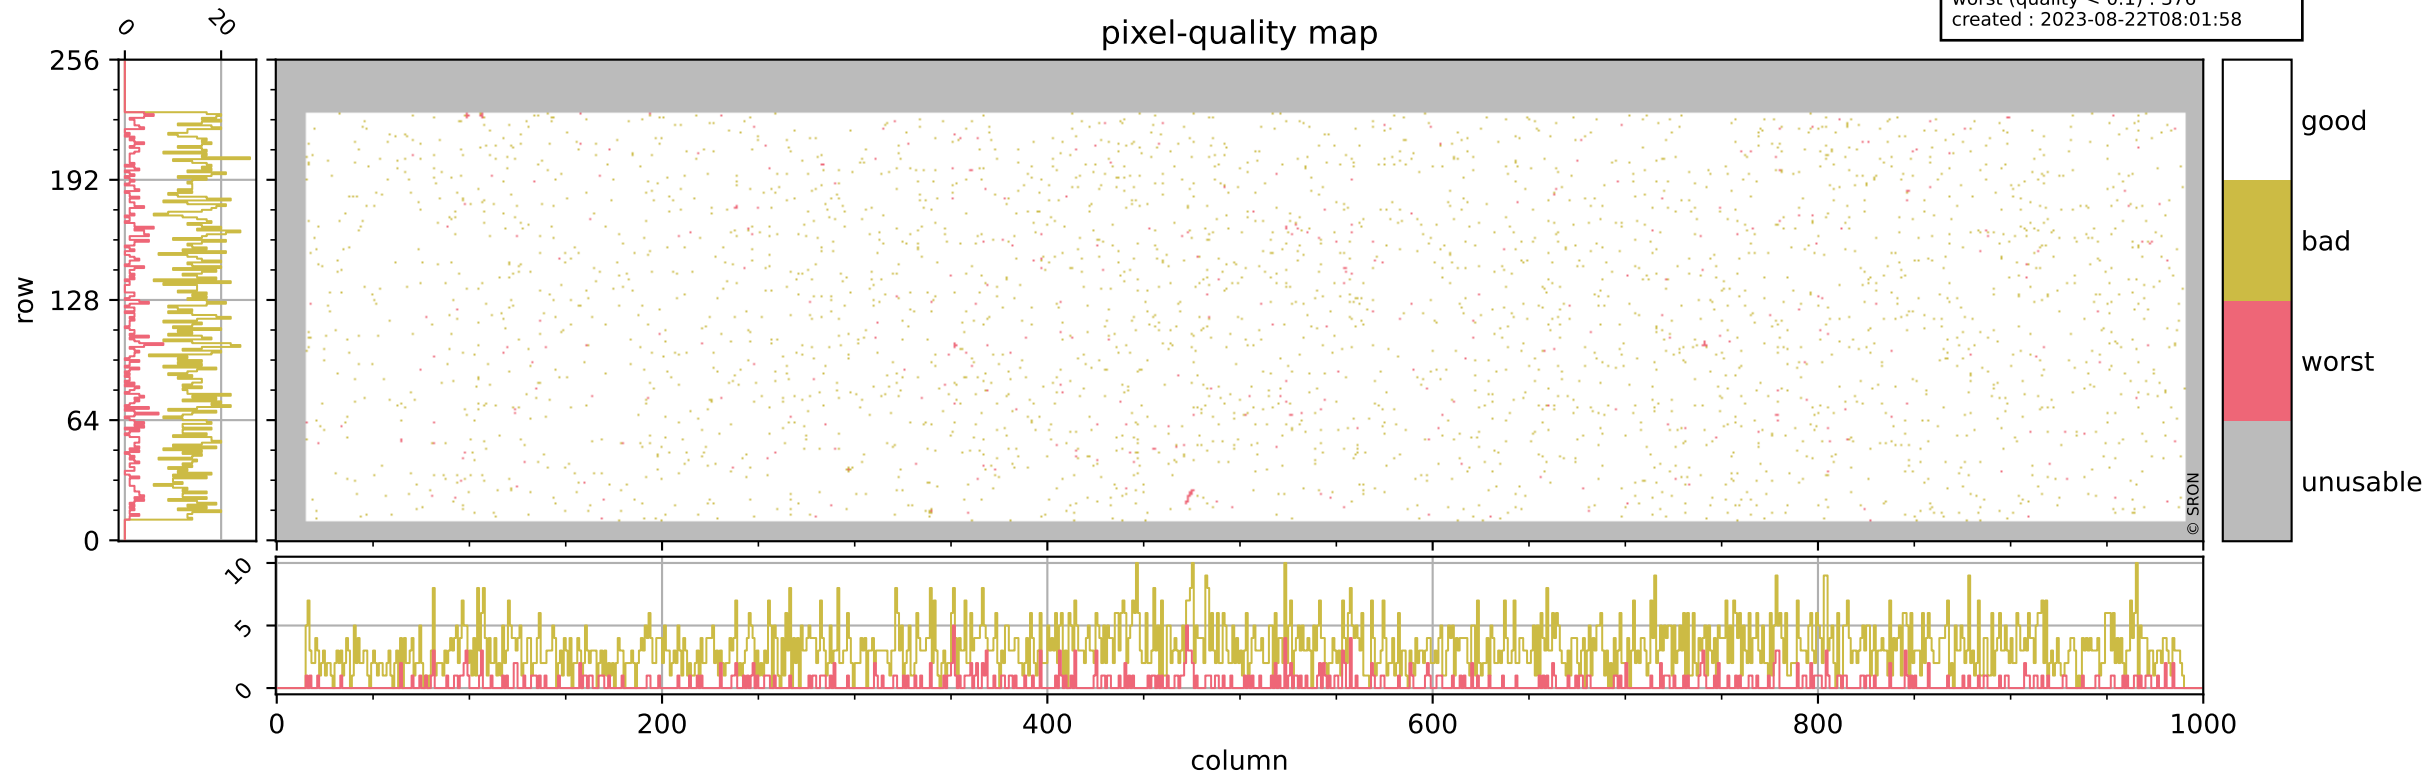

Tropomi SWIR pixel quality (official)

orbits : 19 in [10732, 10777]
coverage : 2019-11-08 / 2019-11-11
bad (quality < 0.8) : 3173
worst (quality < 0.1) : 376
created : 2023-08-22T08:01:58

pixel-quality map

Tropomi SWIR pixel quality (official)

orbits : 19 in [10732, 10777]
coverage : 2019-11-08 / 2019-11-11
bad (quality < 0.8) : 291
worst (quality < 0.1) : 117
created : 2023-08-22T08:01:59

pixel-quality map (dark)

Tropomi SWIR pixel quality (official)

orbits : 19 in [10732, 10777]
coverage : 2019-11-08 / 2019-11-11
bad (quality < 0.8) : 2937
worst (quality < 0.1) : 301
created : 2023-08-22T08:01:59

pixel-quality map (noise average)

Tropomi SWIR pixel quality (official)

orbits : 19 in [10732, 10777]
coverage : 2019-11-08 / 2019-11-11
created : 2023-08-22T08:01:59

Histograms of pixel-quality

Tropomi SWIR pixel quality (official) ground-tracks of Sentinel-5P