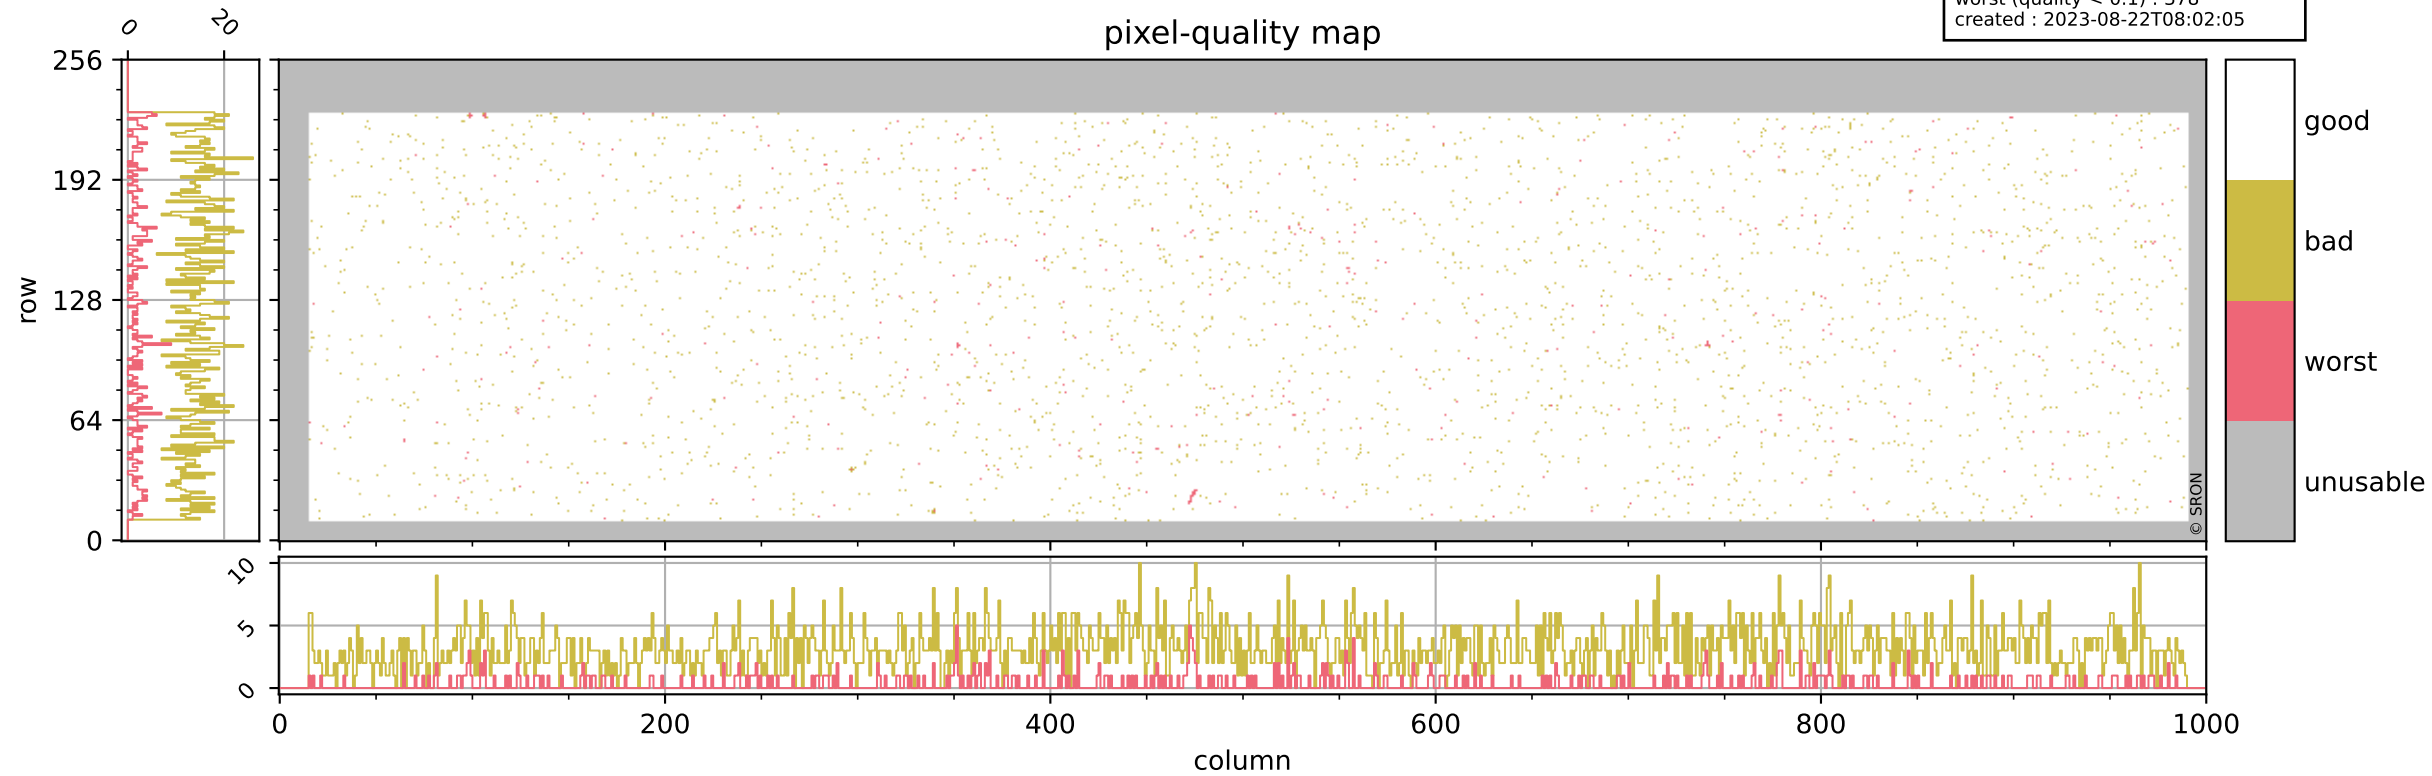

Tropomi SWIR pixel quality (official)

orbits : 18 in [10777, 10822]
coverage : 2019-11-12 / 2019-11-15
bad (quality < 0.8) : 3131
worst (quality < 0.1) : 378
created : 2023-08-22T08:02:05

Tropomi SWIR pixel quality (official)

orbits : 18 in [10777, 10822]
coverage : 2019-11-12 / 2019-11-15
bad (quality < 0.8) : 290
worst (quality < 0.1) : 115
created : 2023-08-22T08:02:05

Tropomi SWIR pixel quality (official)

orbits : 18 in [10777, 10822]
coverage : 2019-11-12 / 2019-11-15
bad (quality < 0.8) : 2888
worst (quality < 0.1) : 303
created : 2023-08-22T08:02:06

pixel-quality map (noise average)

Tropomi SWIR pixel quality (official)

orbits : 18 in [10777, 10822]
coverage : 2019-11-12 / 2019-11-15
to good : 350
good to bad : 1065
to worst : 165
created : 2023-08-22T08:02:06

Tropomi SWIR pixel quality (official) ground-tracks of Sentinel-5P

orbits : 18 in [10777, 10822]
coverage : 2019-11-12 / 2019-11-15
created : 2023-08-22T08:02:07

Tropomi SWIR pixel quality (official)

orbits : [2827, 10822]
coverage : 2018-04-30 / 2019-11-15
created : 2023-08-22T08:02:07