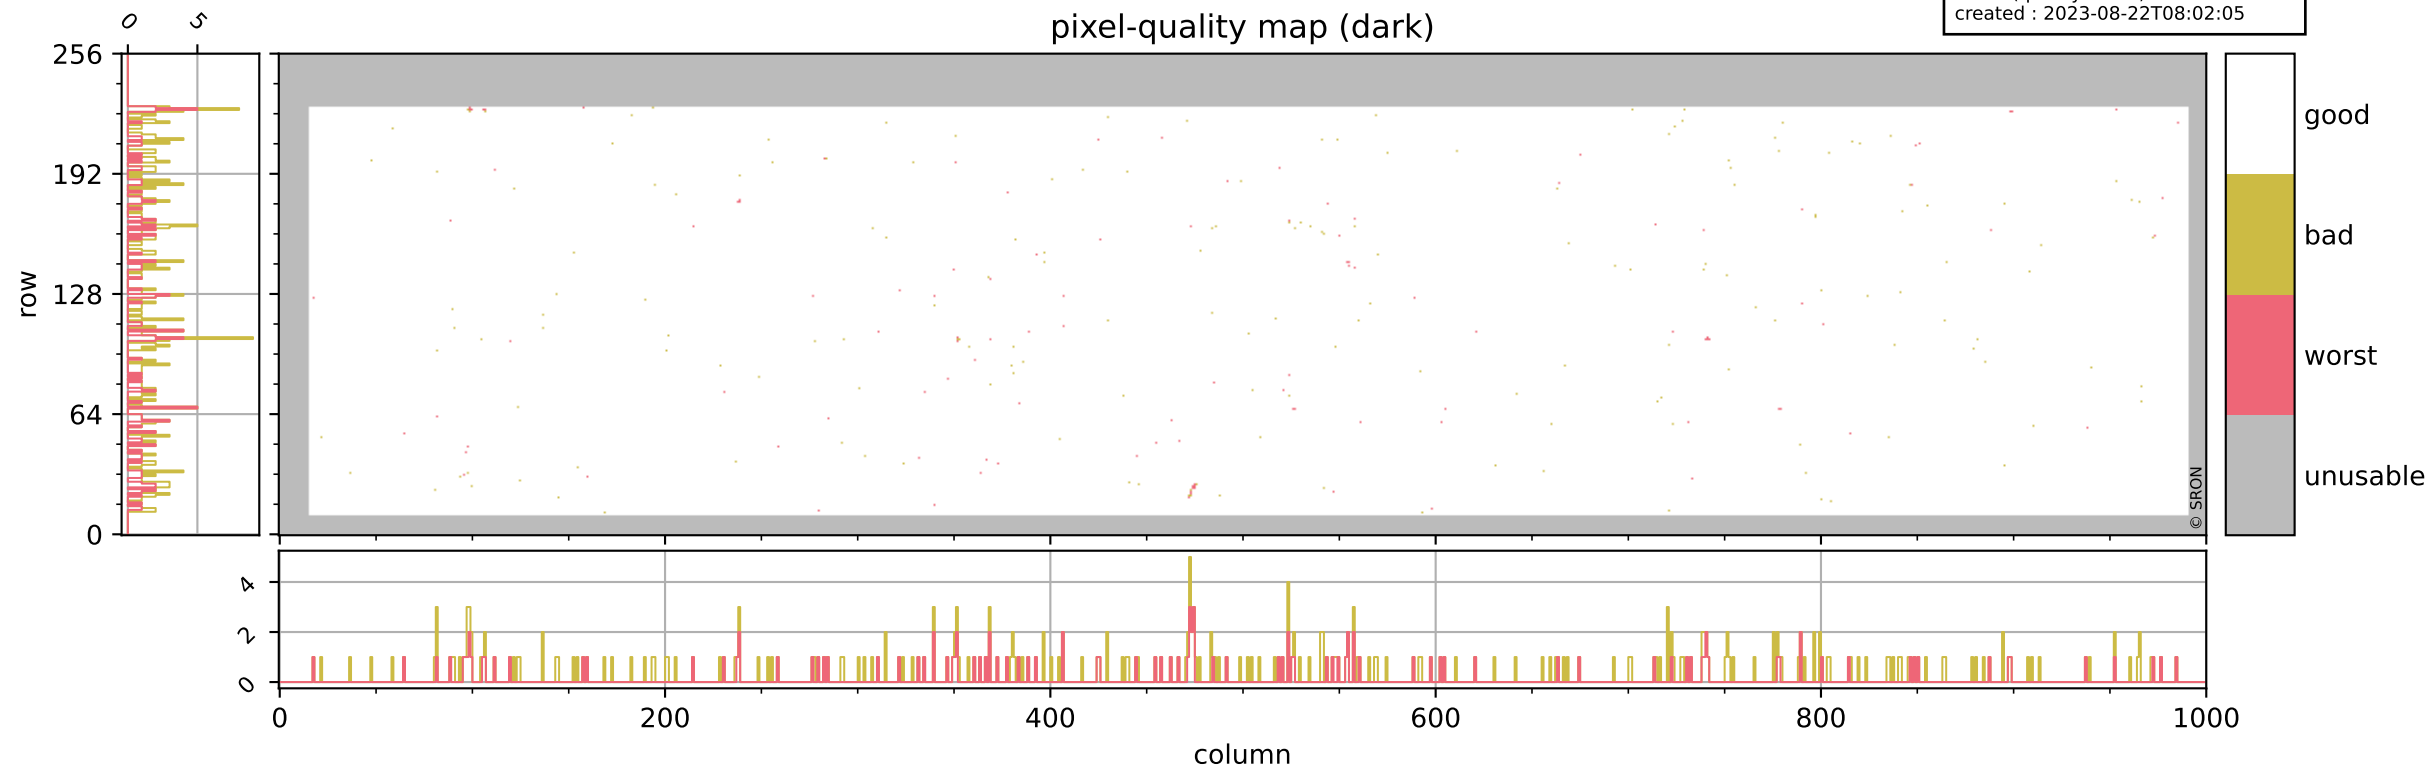

Tropomi SWIR pixel quality (official)

orbits : 18 in [10777, 10822]
coverage : 2019-11-12 / 2019-11-15
bad (quality < 0.8) : 3131
worst (quality < 0.1) : 378
created : 2023-08-22T08:02:05

Tropomi SWIR pixel quality (official)

orbits : 18 in [10777, 10822]
coverage : 2019-11-12 / 2019-11-15
bad (quality < 0.8) : 290
worst (quality < 0.1) : 115
created : 2023-08-22T08:02:05

Tropomi SWIR pixel quality (official)

orbits : 18 in [10777, 10822]
coverage : 2019-11-12 / 2019-11-15
bad (quality < 0.8) : 2888
worst (quality < 0.1) : 303
created : 2023-08-22T08:02:06

pixel-quality map (noise average)

Tropomi SWIR pixel quality (official)

orbits : 18 in [10777, 10822]
coverage : 2019-11-12 / 2019-11-15
to good : 350
good to bad : 1065
to worst : 165
created : 2023-08-22T08:02:06

Tropomi SWIR pixel quality (official) ground-tracks of Sentinel-5P

orbits : 18 in [10777, 10822]
coverage : 2019-11-12 / 2019-11-15
created : 2023-08-22T08:02:07

Tropomi SWIR pixel quality (official)

orbits : [2827, 10822]
coverage : 2018-04-30 / 2019-11-15
created : 2023-08-22T08:02:07