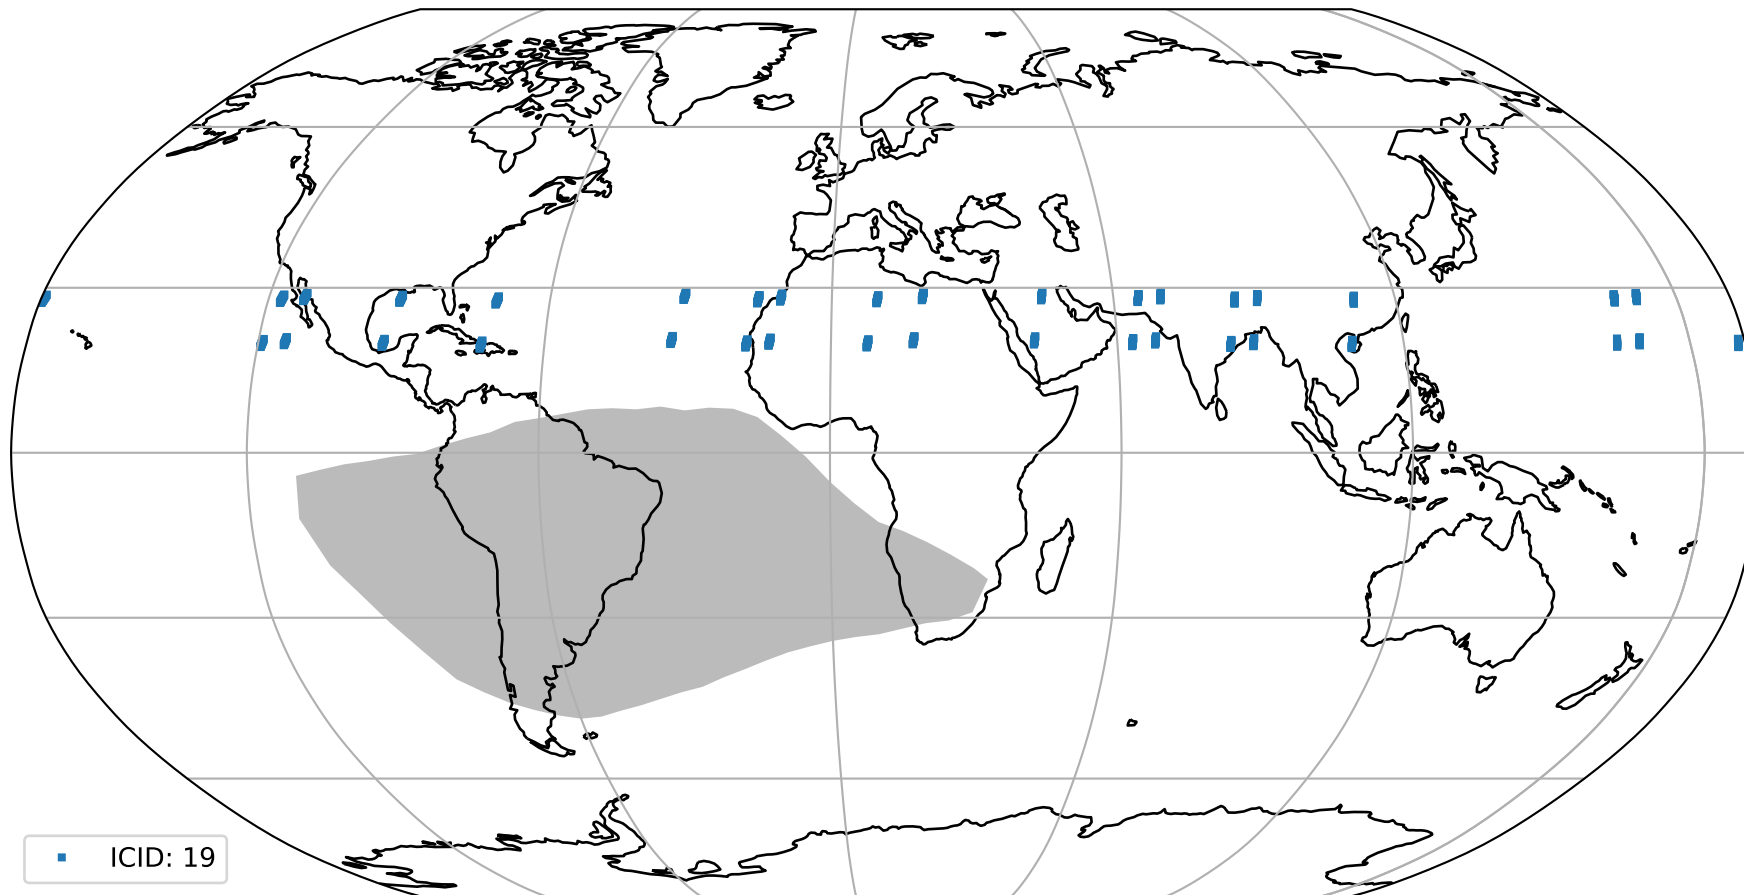

pixel-quality map (noise average)

Tropomi SWIR pixel quality (official)

orbits : 18 in [10777, 10822]
coverage : 2019-11-12 / 2019-11-15
to good : 350
good to bad : 1065
to worst : 165
created : 2023-08-22T08:02:06

total quality compared with SWIR pixel-quality CKD

Tropomi SWIR pixel quality (official)

orbits : 18 in [10777, 10822]
coverage : 2019-11-12 / 2019-11-15
created : 2023-08-22T08:02:06

Histograms of pixel-quality

Tropomi SWIR pixel quality (official) ground-tracks of Sentinel-5P

orbits : 18 in [10777, 10822]
coverage : 2019-11-12 / 2019-11-15
created : 2023-08-22T08:02:07

Tropomi SWIR pixel quality (official)

orbits : [2827, 10822]
coverage : 2018-04-30 / 2019-11-15
created : 2023-08-22T08:02:07