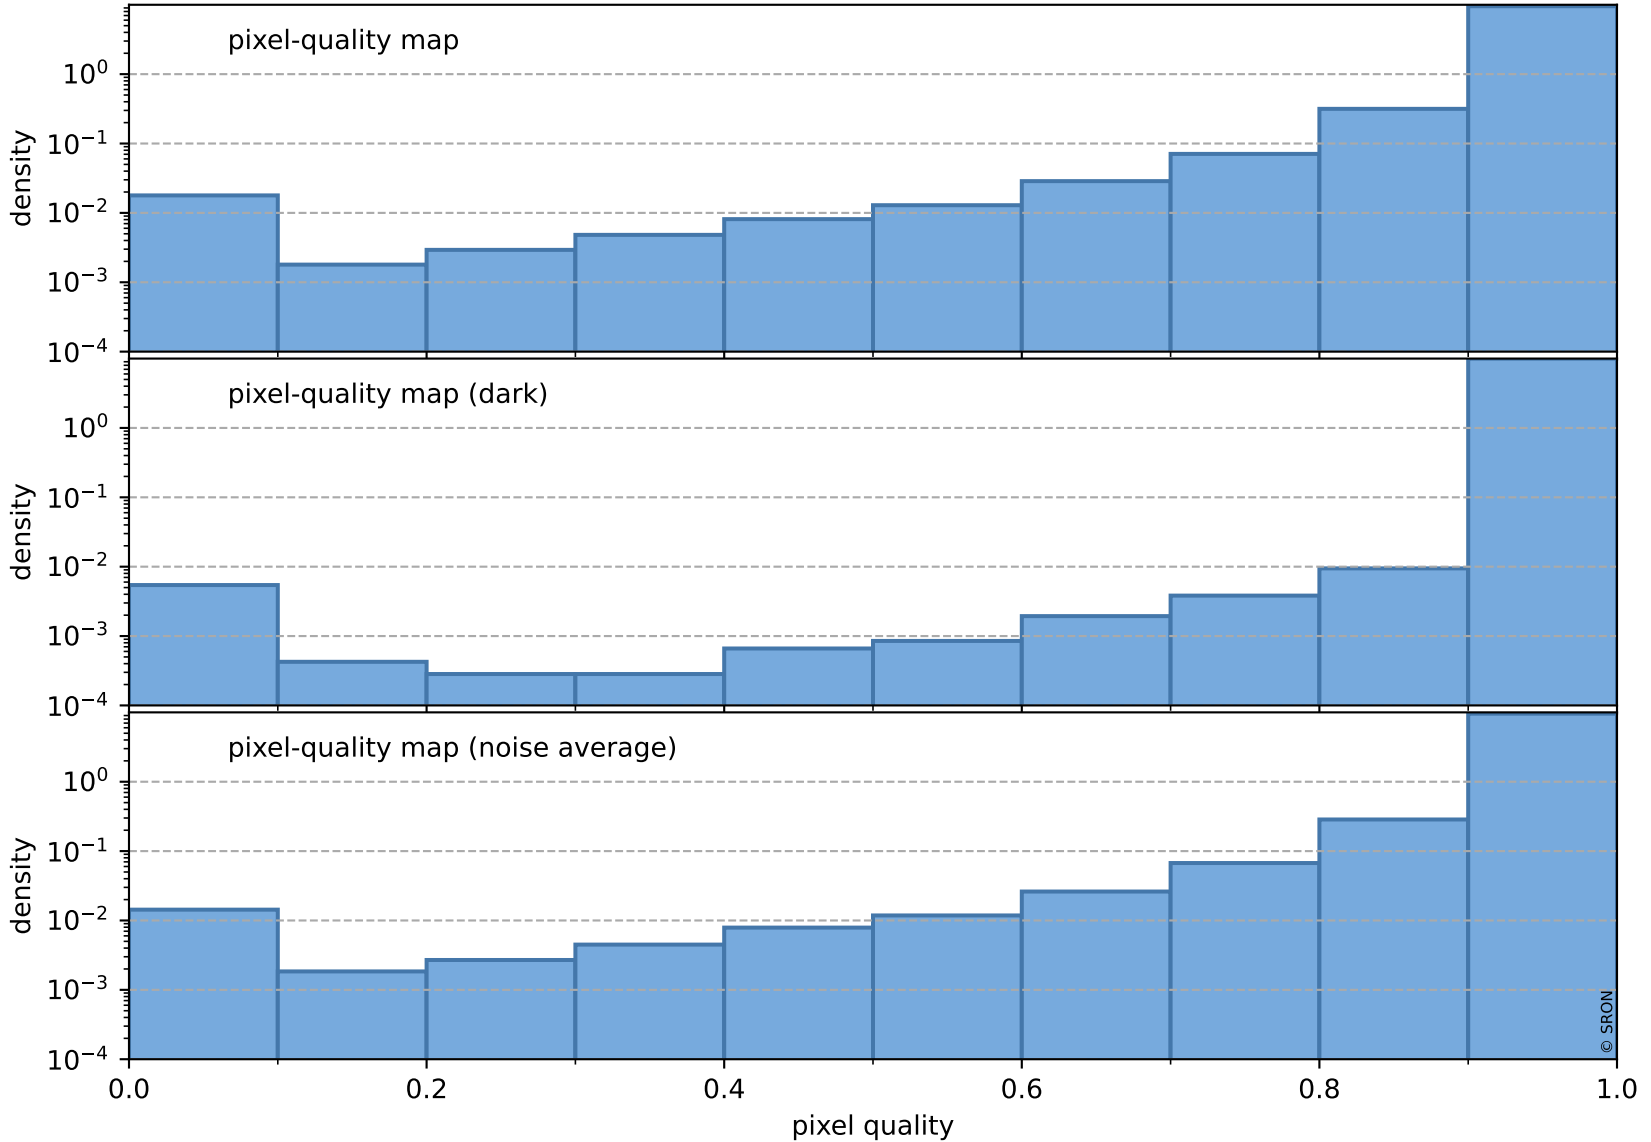

orbits : 18 in [10777, 10822]
coverage : 2019-11-12 / 2019-11-15
bad (quality < 0.8) : 290
worst (quality < 0.1) : 115
created : 2023-08-22T08:02:05

Tropomi SWIR pixel quality (official)

orbits : 18 in [10777, 10822]
coverage : 2019-11-12 / 2019-11-15
bad (quality < 0.8) : 2888
worst (quality < 0.1) : 303
created : 2023-08-22T08:02:06

pixel-quality map (noise average)

Tropomi SWIR pixel quality (official)

orbits : 18 in [10777, 10822]
coverage : 2019-11-12 / 2019-11-15
to good : 350
good to bad : 1065
to worst : 165
created : 2023-08-22T08:02:06

total quality compared with SWIR pixel-quality CKD

Tropomi SWIR pixel quality (official)

orbits : 18 in [10777, 10822]
coverage : 2019-11-12 / 2019-11-15
created : 2023-08-22T08:02:06

Histograms of pixel-quality

Tropomi SWIR pixel quality (official) ground-tracks of Sentinel-5P

orbits : 18 in [10777, 10822]
coverage : 2019-11-12 / 2019-11-15
created : 2023-08-22T08:02:07

Tropomi SWIR pixel quality (official)

orbits : [2827, 10822]
coverage : 2018-04-30 / 2019-11-15
created : 2023-08-22T08:02:07