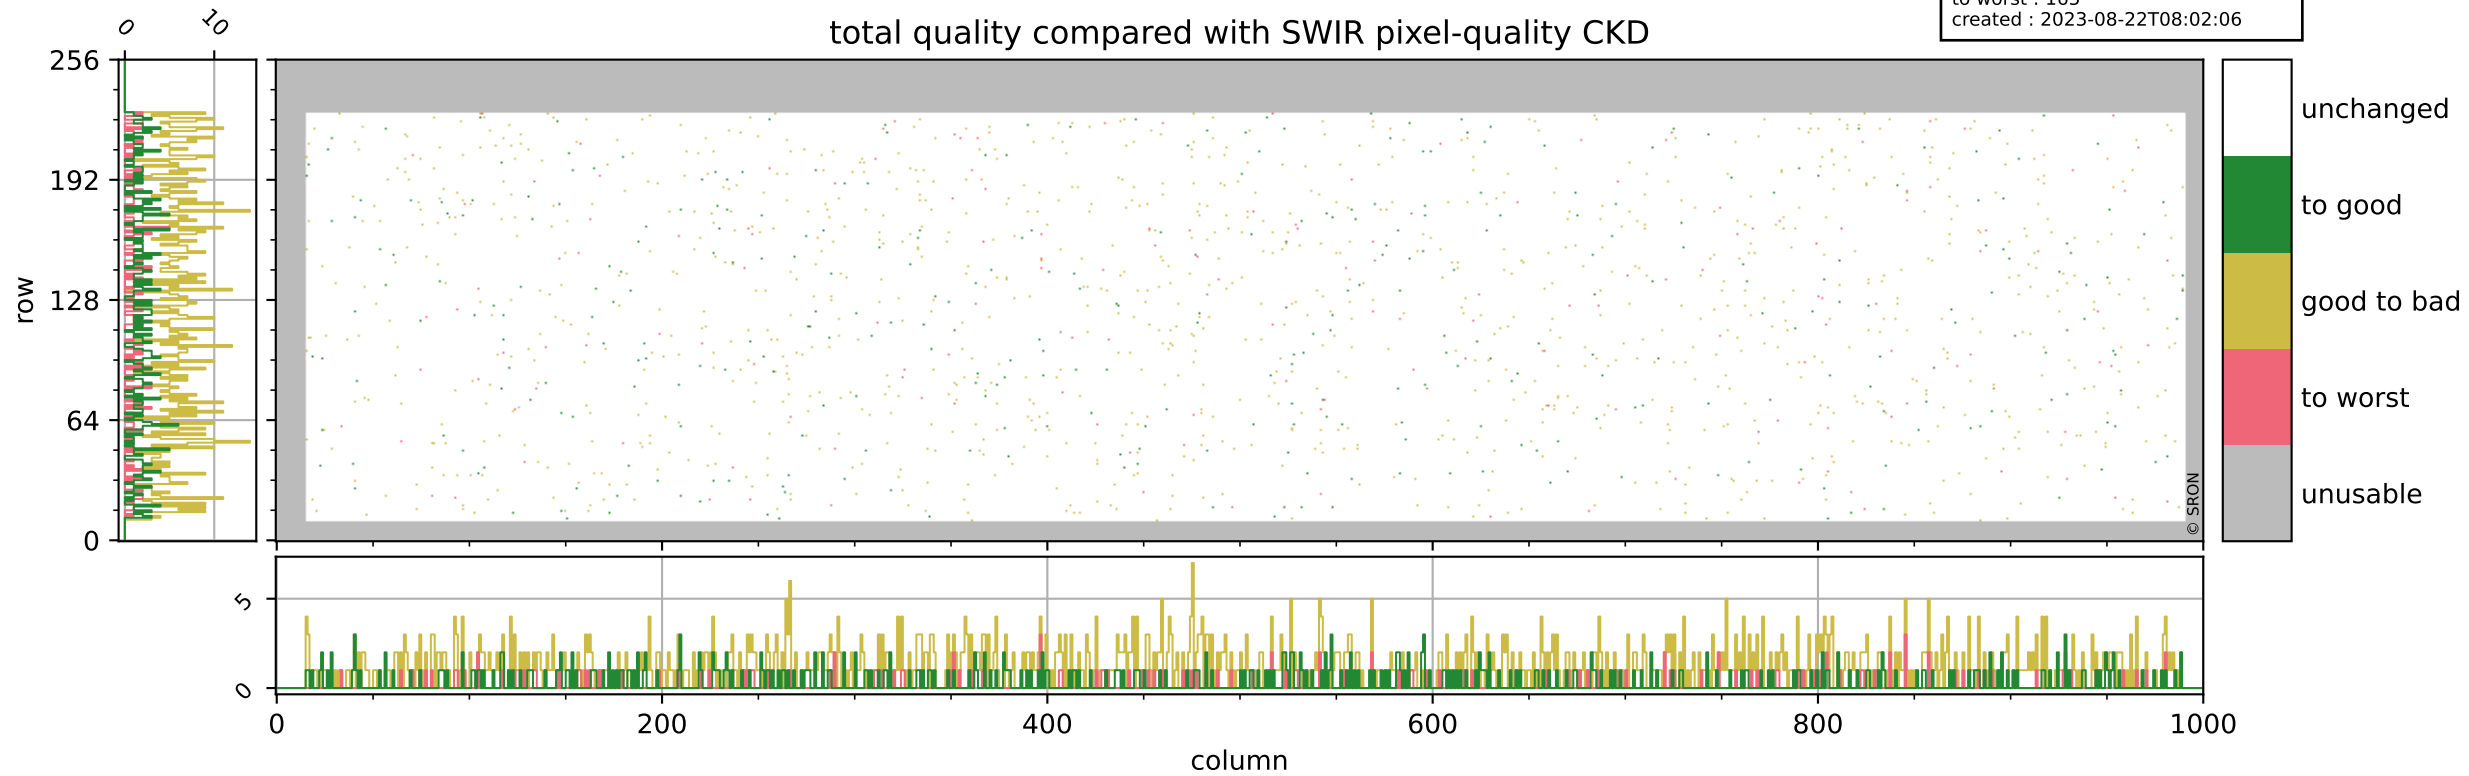

orbits : 18 in [10777, 10822]
coverage : 2019-11-12 / 2019-11-15
bad (quality < 0.8) : 290
worst (quality < 0.1) : 115
created : 2023-08-22T08:02:05

Tropomi SWIR pixel quality (official)

orbits : 18 in [10777, 10822]
coverage : 2019-11-12 / 2019-11-15
bad (quality < 0.8) : 2888
worst (quality < 0.1) : 303
created : 2023-08-22T08:02:06

pixel-quality map (noise average)

Tropomi SWIR pixel quality (official)

orbits : 18 in [10777, 10822]
coverage : 2019-11-12 / 2019-11-15
to good : 350
good to bad : 1065
to worst : 165
created : 2023-08-22T08:02:06

total quality compared with SWIR pixel-quality CKD

Tropomi SWIR pixel quality (official)

orbits : 18 in [10777, 10822]
coverage : 2019-11-12 / 2019-11-15
created : 2023-08-22T08:02:06

Histograms of pixel-quality

Tropomi SWIR pixel quality (official) ground-tracks of Sentinel-5P

orbits : 18 in [10777, 10822]
coverage : 2019-11-12 / 2019-11-15
created : 2023-08-22T08:02:07

Tropomi SWIR pixel quality (official)

orbits : [2827, 10822]
coverage : 2018-04-30 / 2019-11-15
created : 2023-08-22T08:02:07