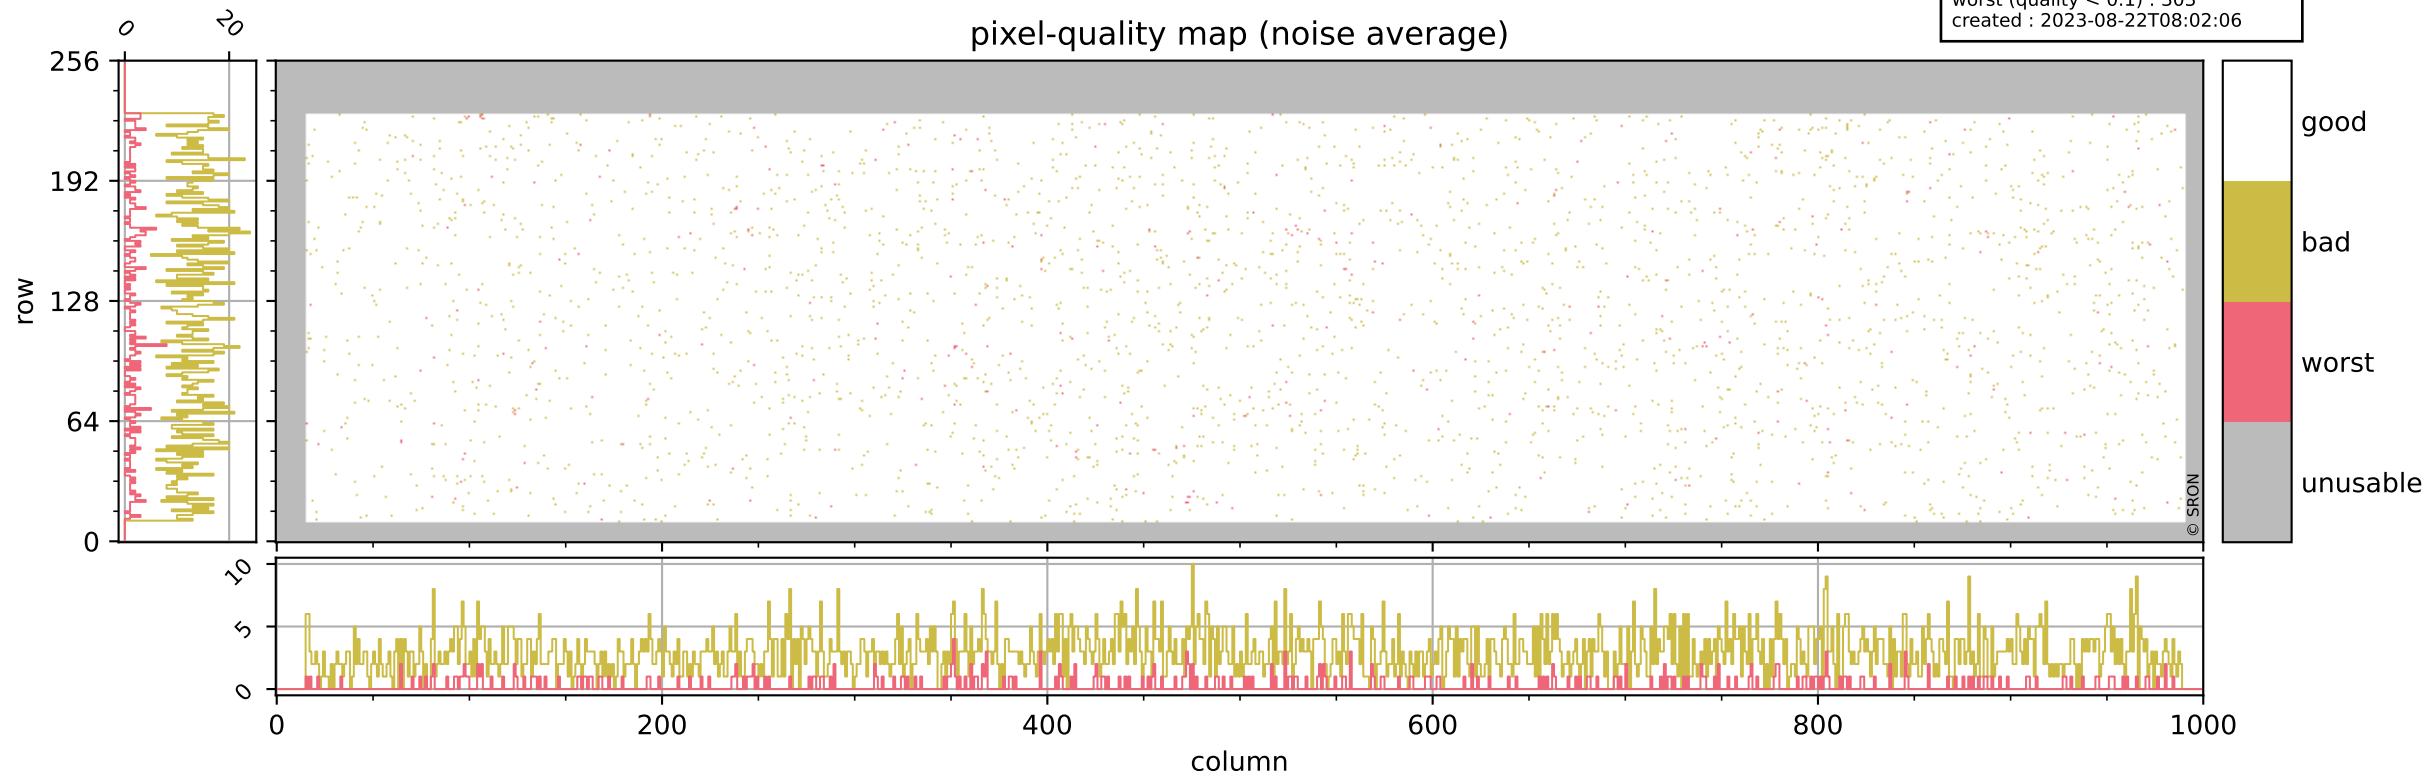

Tropomi SWIR pixel quality (official)

orbits : 18 in [10777, 10822]
coverage : 2019-11-12 / 2019-11-15
bad (quality < 0.8) : 3131
worst (quality < 0.1) : 378
created : 2023-08-22T08:02:05

Tropomi SWIR pixel quality (official)

orbits : 18 in [10777, 10822]
coverage : 2019-11-12 / 2019-11-15
bad (quality < 0.8) : 290
worst (quality < 0.1) : 115
created : 2023-08-22T08:02:05

Tropomi SWIR pixel quality (official)

orbits : 18 in [10777, 10822]
coverage : 2019-11-12 / 2019-11-15
bad (quality < 0.8) : 2888
worst (quality < 0.1) : 303
created : 2023-08-22T08:02:06

pixel-quality map (noise average)

Tropomi SWIR pixel quality (official)

orbits : 18 in [10777, 10822]
coverage : 2019-11-12 / 2019-11-15
to good : 350
good to bad : 1065
to worst : 165
created : 2023-08-22T08:02:06

Tropomi SWIR pixel quality (official) ground-tracks of Sentinel-5P

orbits : 18 in [10777, 10822]
coverage : 2019-11-12 / 2019-11-15
created : 2023-08-22T08:02:07

Tropomi SWIR pixel quality (official)

orbits : [2827, 10822]
coverage : 2018-04-30 / 2019-11-15
created : 2023-08-22T08:02:07