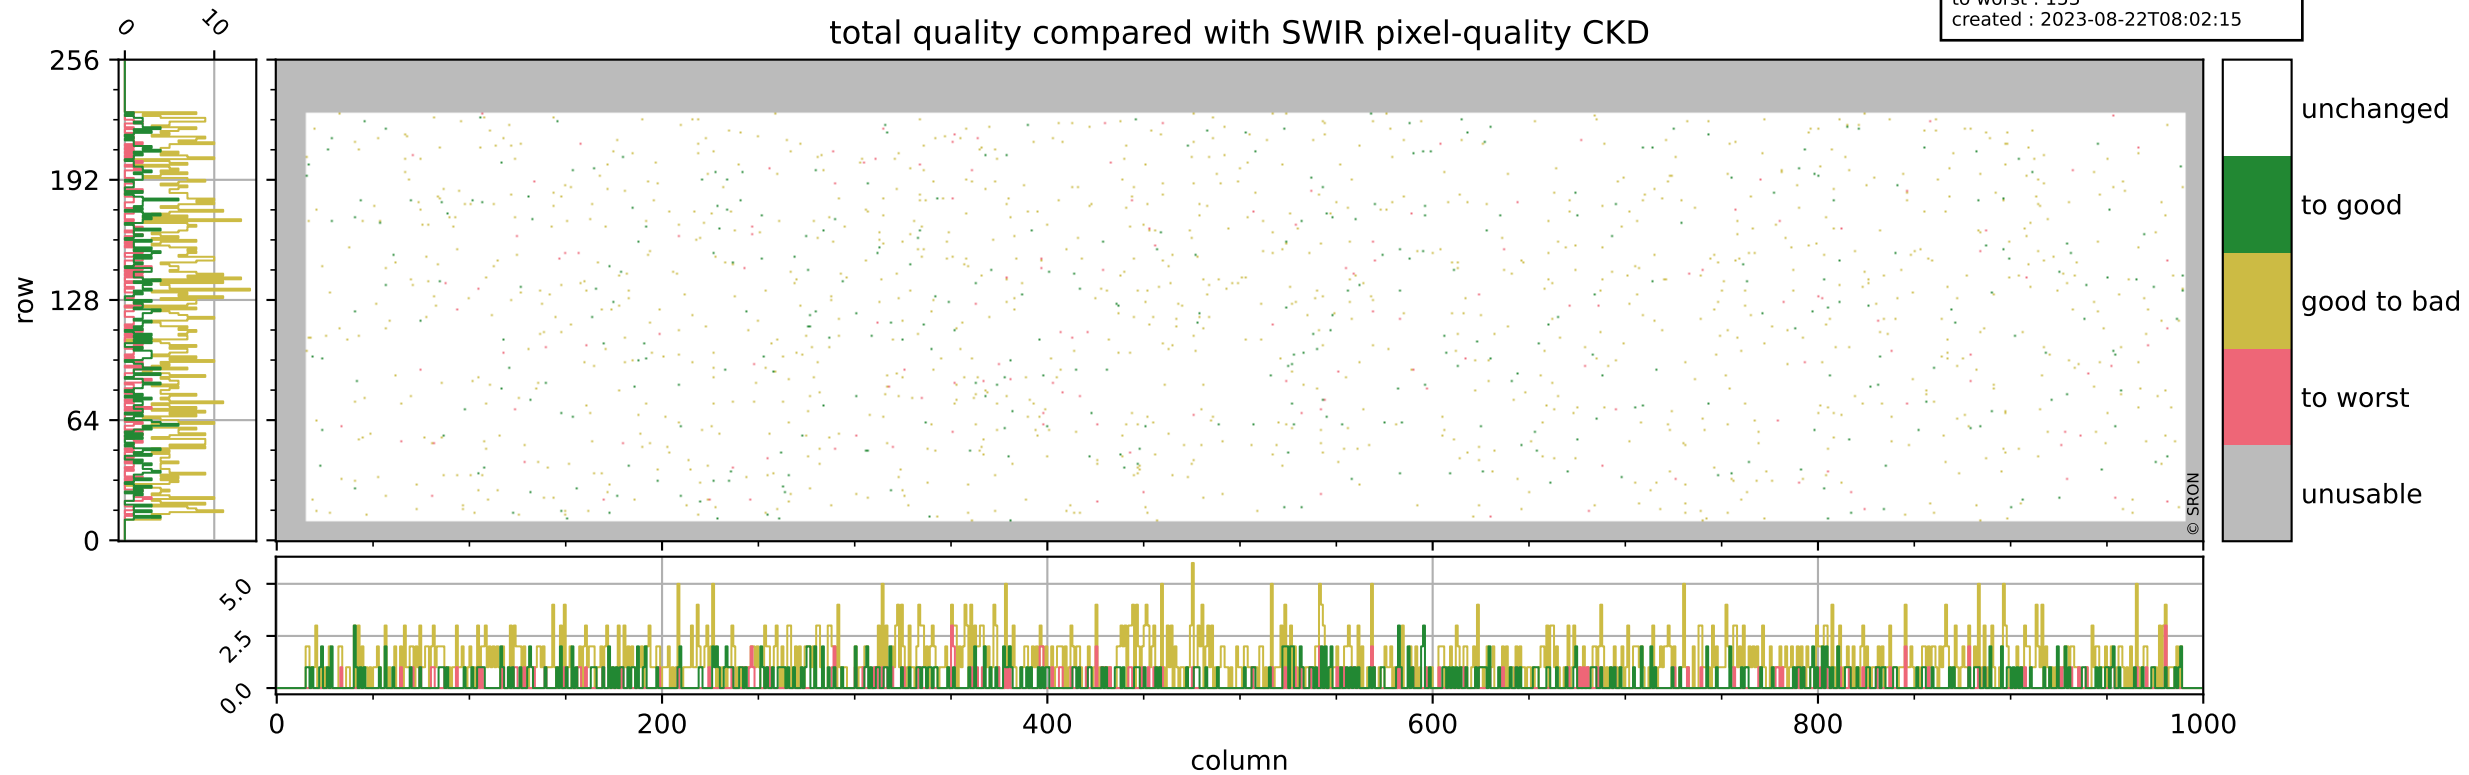

Tropomi SWIR pixel quality (official)

orbits : 19 in [10837, 10882]
coverage : 2019-11-16 / 2019-11-19
bad (quality < 0.8) : 295
worst (quality < 0.1) : 117
created : 2023-08-22T08:02:15

Tropomi SWIR pixel quality (official)

orbits : 19 in [10837, 10882]
coverage : 2019-11-16 / 2019-11-19
bad (quality < 0.8) : 2897
worst (quality < 0.1) : 286
created : 2023-08-22T08:02:15

pixel-quality map (noise average)

Tropomi SWIR pixel quality (official)

orbits : 19 in [10837, 10882]
coverage : 2019-11-16 / 2019-11-19
to good : 358
good to bad : 1105
to worst : 153
created : 2023-08-22T08:02:15

total quality compared with SWIR pixel-quality CKD

Tropomi SWIR pixel quality (official)

orbits : 19 in [10837, 10882]
coverage : 2019-11-16 / 2019-11-19
created : 2023-08-22T08:02:15

Histograms of pixel-quality

Tropomi SWIR pixel quality (official) ground-tracks of Sentinel-5P

orbits : 19 in [10837, 10882]
coverage : 2019-11-16 / 2019-11-19
created : 2023-08-22T08:02:16