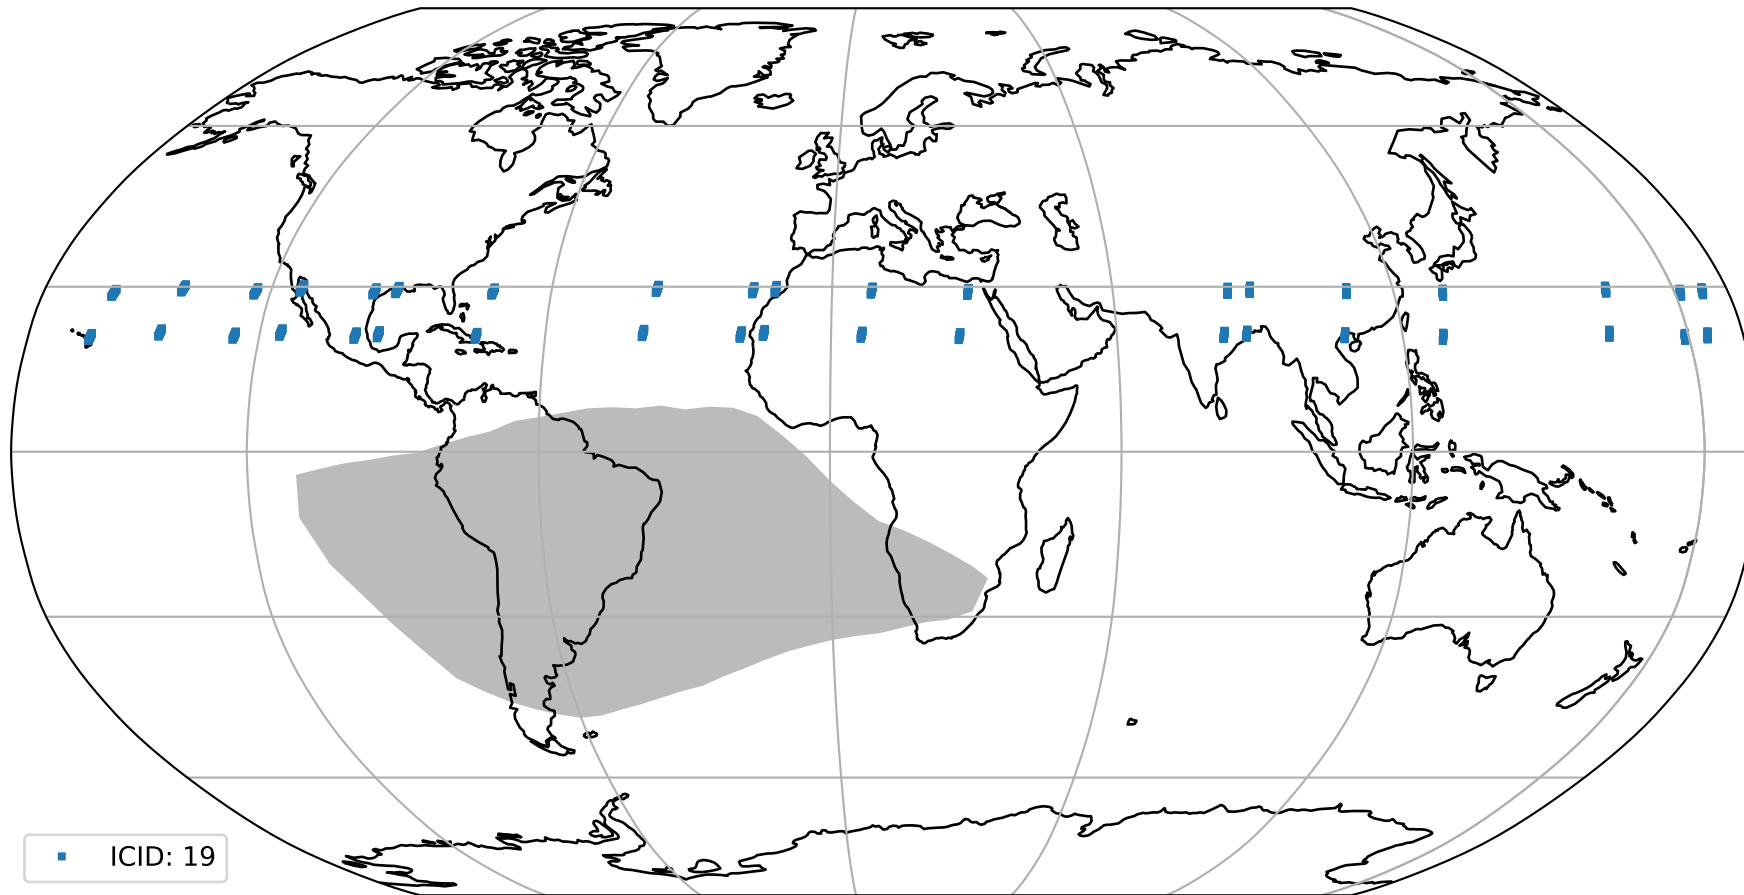

orbits : 19 in [10837, 10882]
coverage : 2019-11-16 / 2019-11-19
bad (quality < 0.8) : 2897
worst (quality < 0.1) : 286
created : 2023-08-22T08:02:15

pixel-quality map (noise average)

Tropomi SWIR pixel quality (official)

orbits : 19 in [10837, 10882]
coverage : 2019-11-16 / 2019-11-19
to good : 358
good to bad : 1105
to worst : 153
created : 2023-08-22T08:02:15

total quality compared with SWIR pixel-quality CKD

Tropomi SWIR pixel quality (official)

orbits : 19 in [10837, 10882]
coverage : 2019-11-16 / 2019-11-19
created : 2023-08-22T08:02:15

Histograms of pixel-quality

Tropomi SWIR pixel quality (official) ground-tracks of Sentinel-5P

orbits : 19 in [10837, 10882]
coverage : 2019-11-16 / 2019-11-19
created : 2023-08-22T08:02:16

Tropomi SWIR pixel quality (official)

orbits : [2827, 10882]
coverage : 2018-04-30 / 2019-11-19
created : 2023-08-22T08:02:16

trend of pixel quality & temperatures