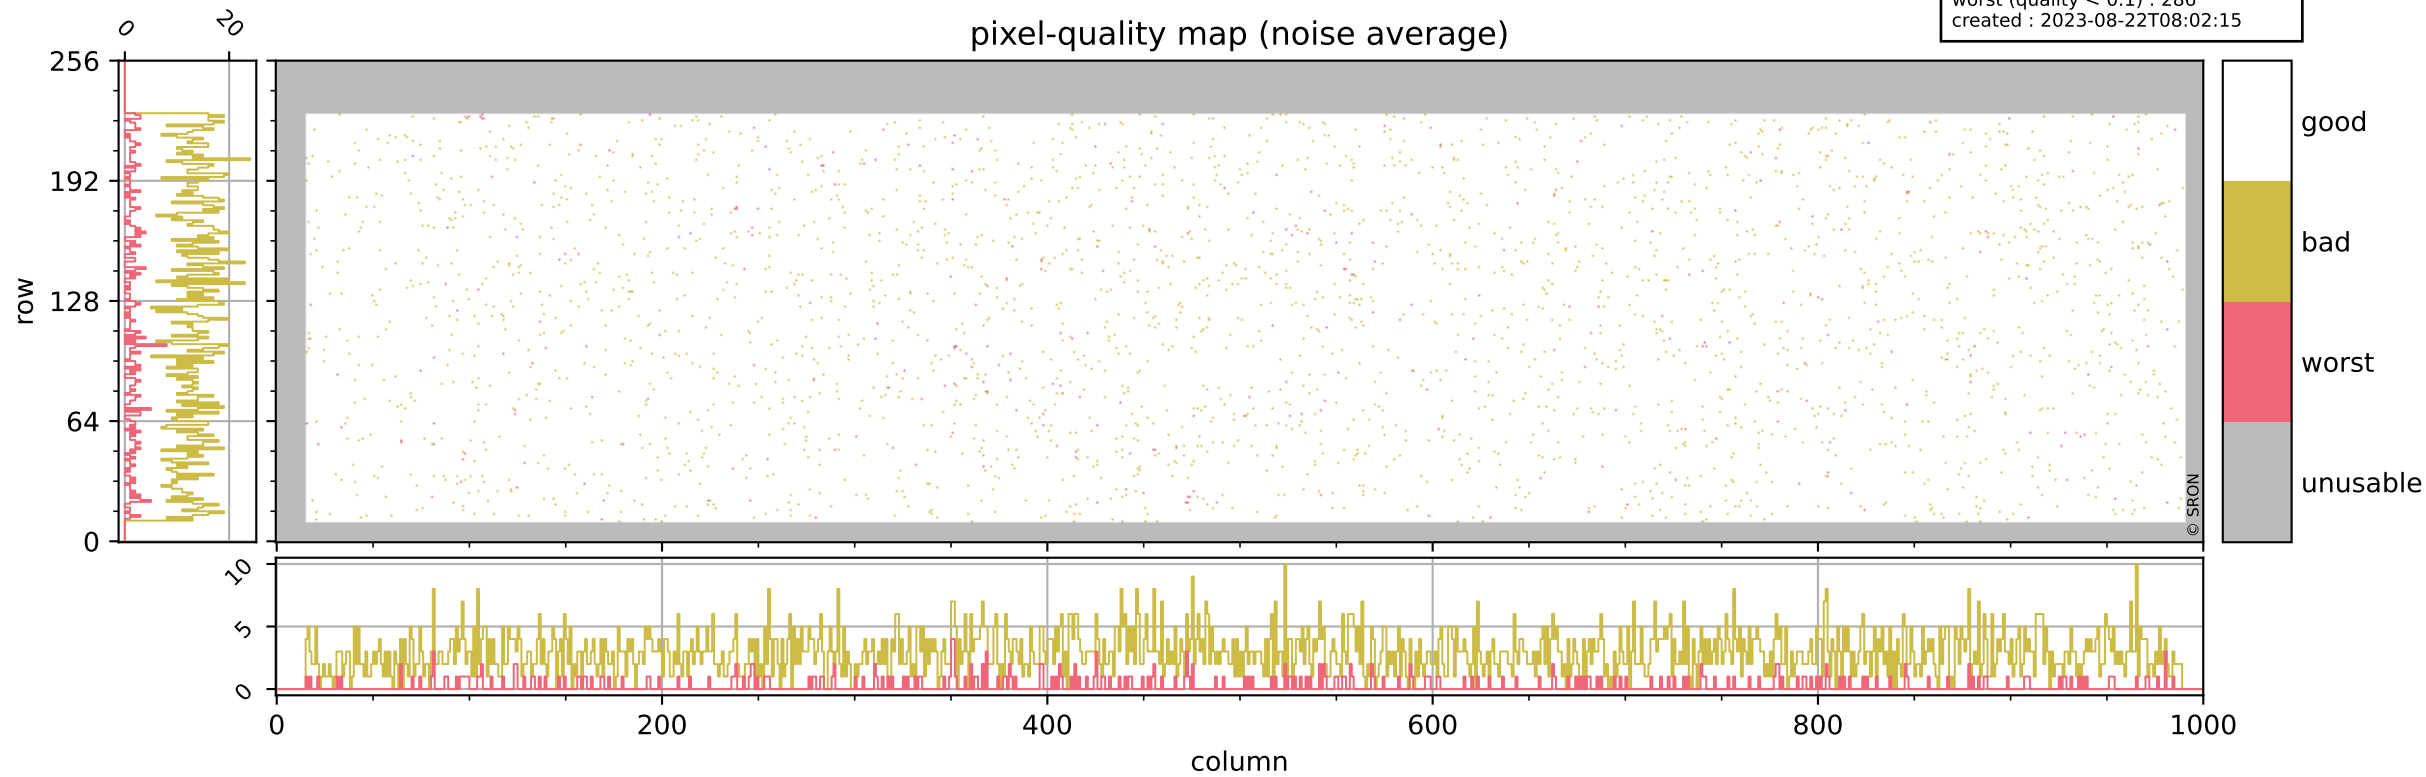

Tropomi SWIR pixel quality (official)

orbits : 19 in [10837, 10882]
coverage : 2019-11-16 / 2019-11-19
bad (quality < 0.8) : 295
worst (quality < 0.1) : 117
created : 2023-08-22T08:02:15

Tropomi SWIR pixel quality (official)

orbits : 19 in [10837, 10882]
coverage : 2019-11-16 / 2019-11-19
bad (quality < 0.8) : 2897
worst (quality < 0.1) : 286
created : 2023-08-22T08:02:15

pixel-quality map (noise average)

Tropomi SWIR pixel quality (official)

orbits : 19 in [10837, 10882]
coverage : 2019-11-16 / 2019-11-19
to good : 358
good to bad : 1105
to worst : 153
created : 2023-08-22T08:02:15

total quality compared with SWIR pixel-quality CKD

Tropomi SWIR pixel quality (official)

orbits : 19 in [10837, 10882]
coverage : 2019-11-16 / 2019-11-19
created : 2023-08-22T08:02:15

Histograms of pixel-quality

Tropomi SWIR pixel quality (official) ground-tracks of Sentinel-5P

orbits : 19 in [10837, 10882]
coverage : 2019-11-16 / 2019-11-19
created : 2023-08-22T08:02:16