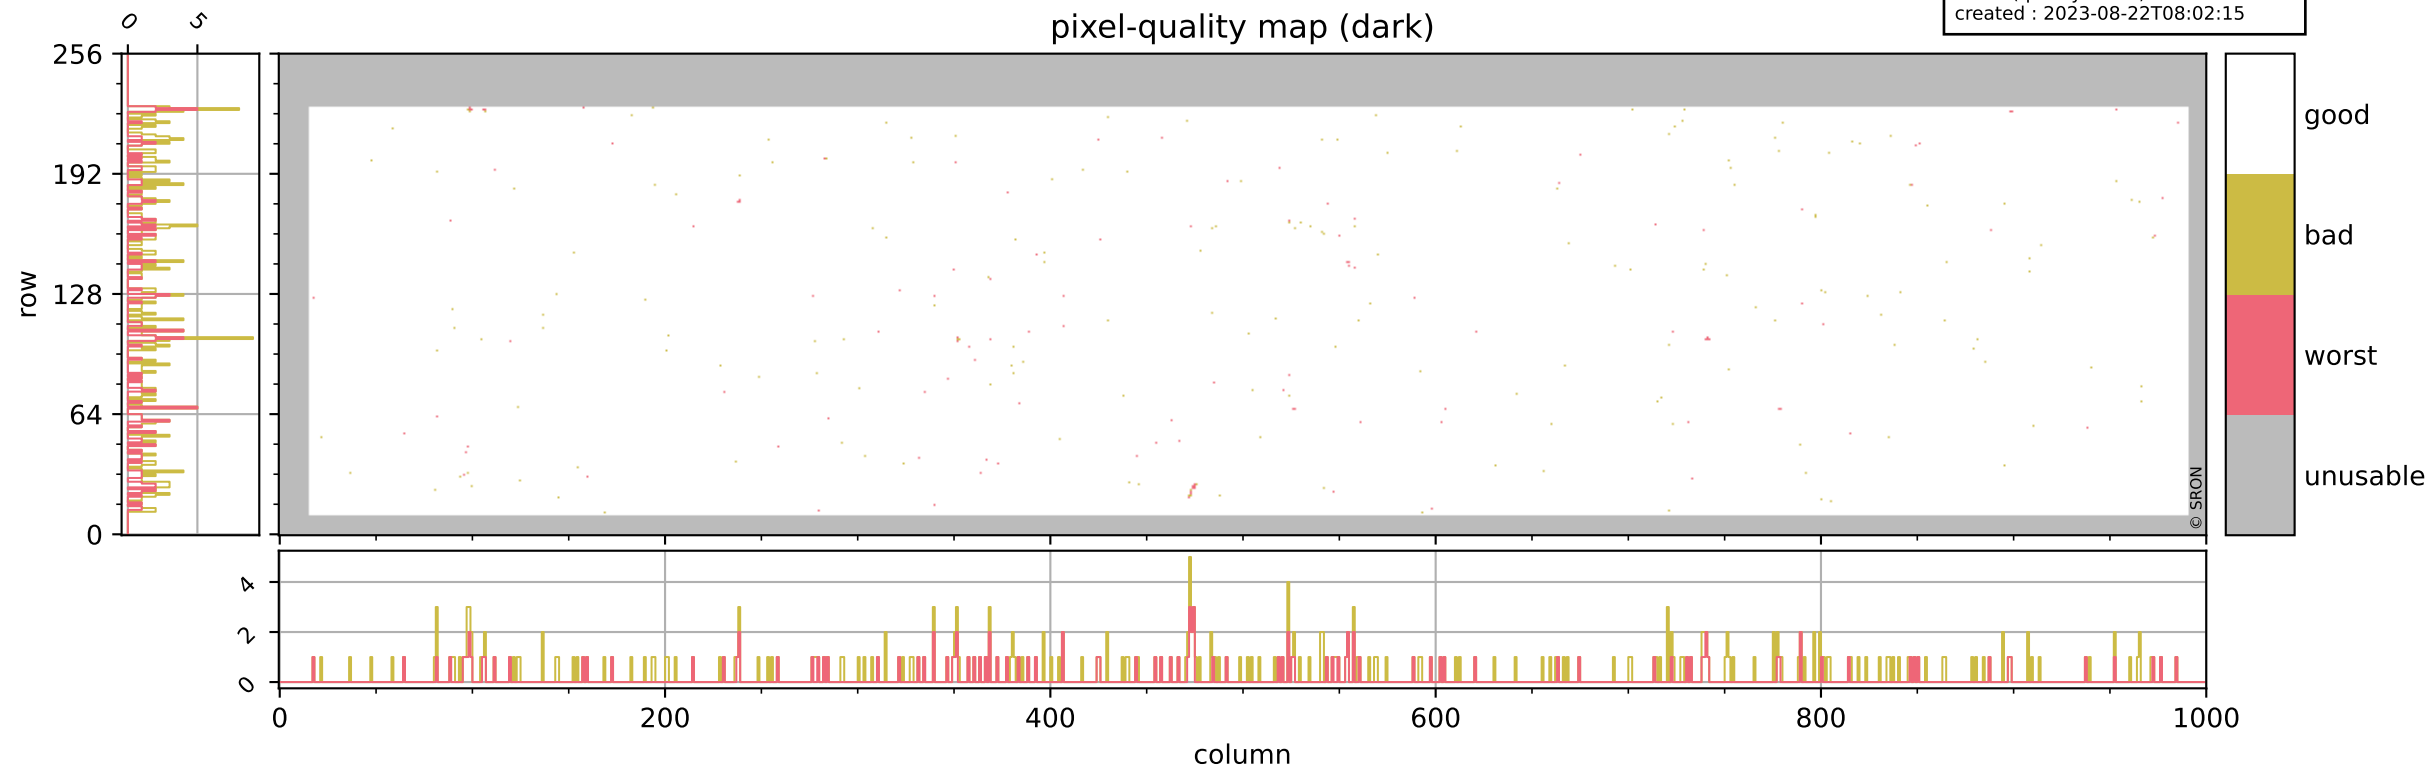

Tropomi SWIR pixel quality (official)

orbits : 19 in [10837, 10882]
coverage : 2019-11-16 / 2019-11-19
bad (quality < 0.8) : 3150
worst (quality < 0.1) : 362
created : 2023-08-22T08:02:14

pixel-quality map

Tropomi SWIR pixel quality (official)

orbits : 19 in [10837, 10882]
coverage : 2019-11-16 / 2019-11-19
bad (quality < 0.8) : 295
worst (quality < 0.1) : 117
created : 2023-08-22T08:02:15

Tropomi SWIR pixel quality (official)

orbits : 19 in [10837, 10882]
coverage : 2019-11-16 / 2019-11-19
bad (quality < 0.8) : 2897
worst (quality < 0.1) : 286
created : 2023-08-22T08:02:15

pixel-quality map (noise average)

Tropomi SWIR pixel quality (official)

orbits : 19 in [10837, 10882]
coverage : 2019-11-16 / 2019-11-19
created : 2023-08-22T08:02:15

Histograms of pixel-quality

Tropomi SWIR pixel quality (official) ground-tracks of Sentinel-5P

orbits : 19 in [10837, 10882]
coverage : 2019-11-16 / 2019-11-19
created : 2023-08-22T08:02:16