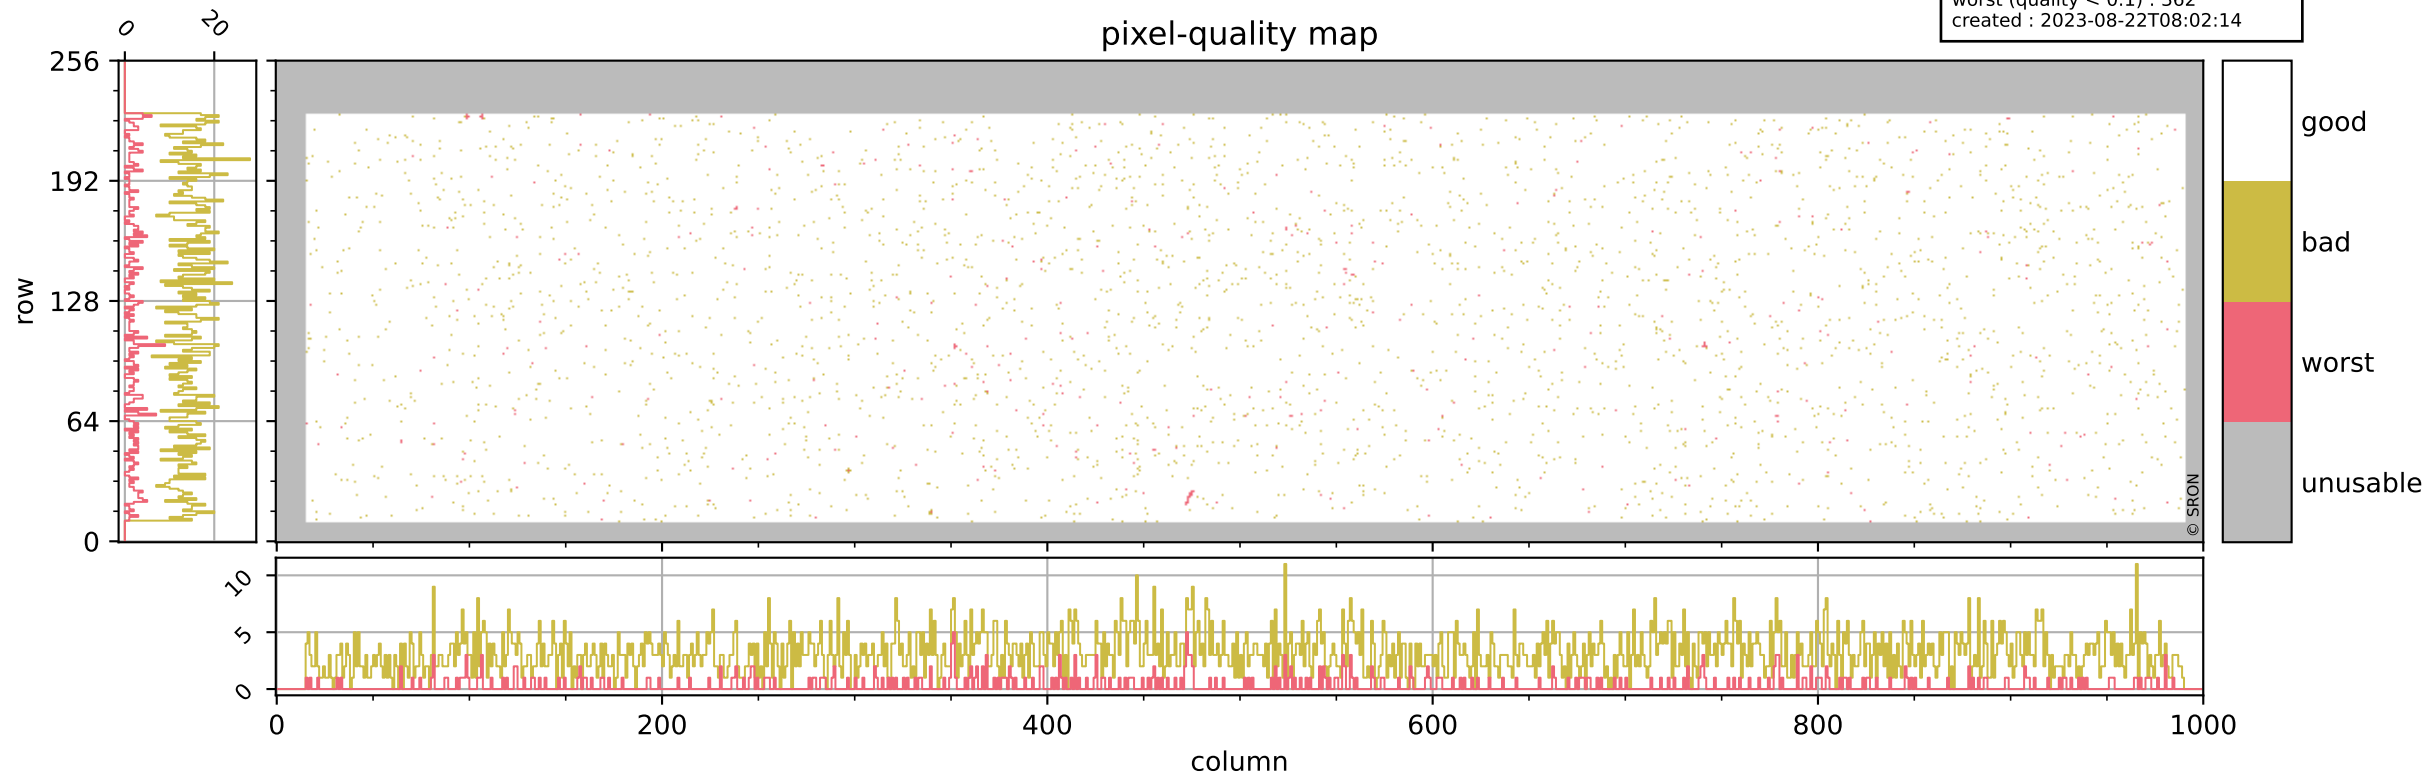

Tropomi SWIR pixel quality (official)

orbits : 19 in [10837, 10882]
coverage : 2019-11-16 / 2019-11-19
bad (quality < 0.8) : 3150
worst (quality < 0.1) : 362
created : 2023-08-22T08:02:14

pixel-quality map

Tropomi SWIR pixel quality (official)

orbits : 19 in [10837, 10882]
coverage : 2019-11-16 / 2019-11-19
bad (quality < 0.8) : 295
worst (quality < 0.1) : 117
created : 2023-08-22T08:02:15

Tropomi SWIR pixel quality (official)

orbits : 19 in [10837, 10882]
coverage : 2019-11-16 / 2019-11-19
bad (quality < 0.8) : 2897
worst (quality < 0.1) : 286
created : 2023-08-22T08:02:15

pixel-quality map (noise average)

Tropomi SWIR pixel quality (official)

orbits : 19 in [10837, 10882]
coverage : 2019-11-16 / 2019-11-19
created : 2023-08-22T08:02:15

Histograms of pixel-quality

Tropomi SWIR pixel quality (official) ground-tracks of Sentinel-5P

orbits : 19 in [10837, 10882]
coverage : 2019-11-16 / 2019-11-19
created : 2023-08-22T08:02:16