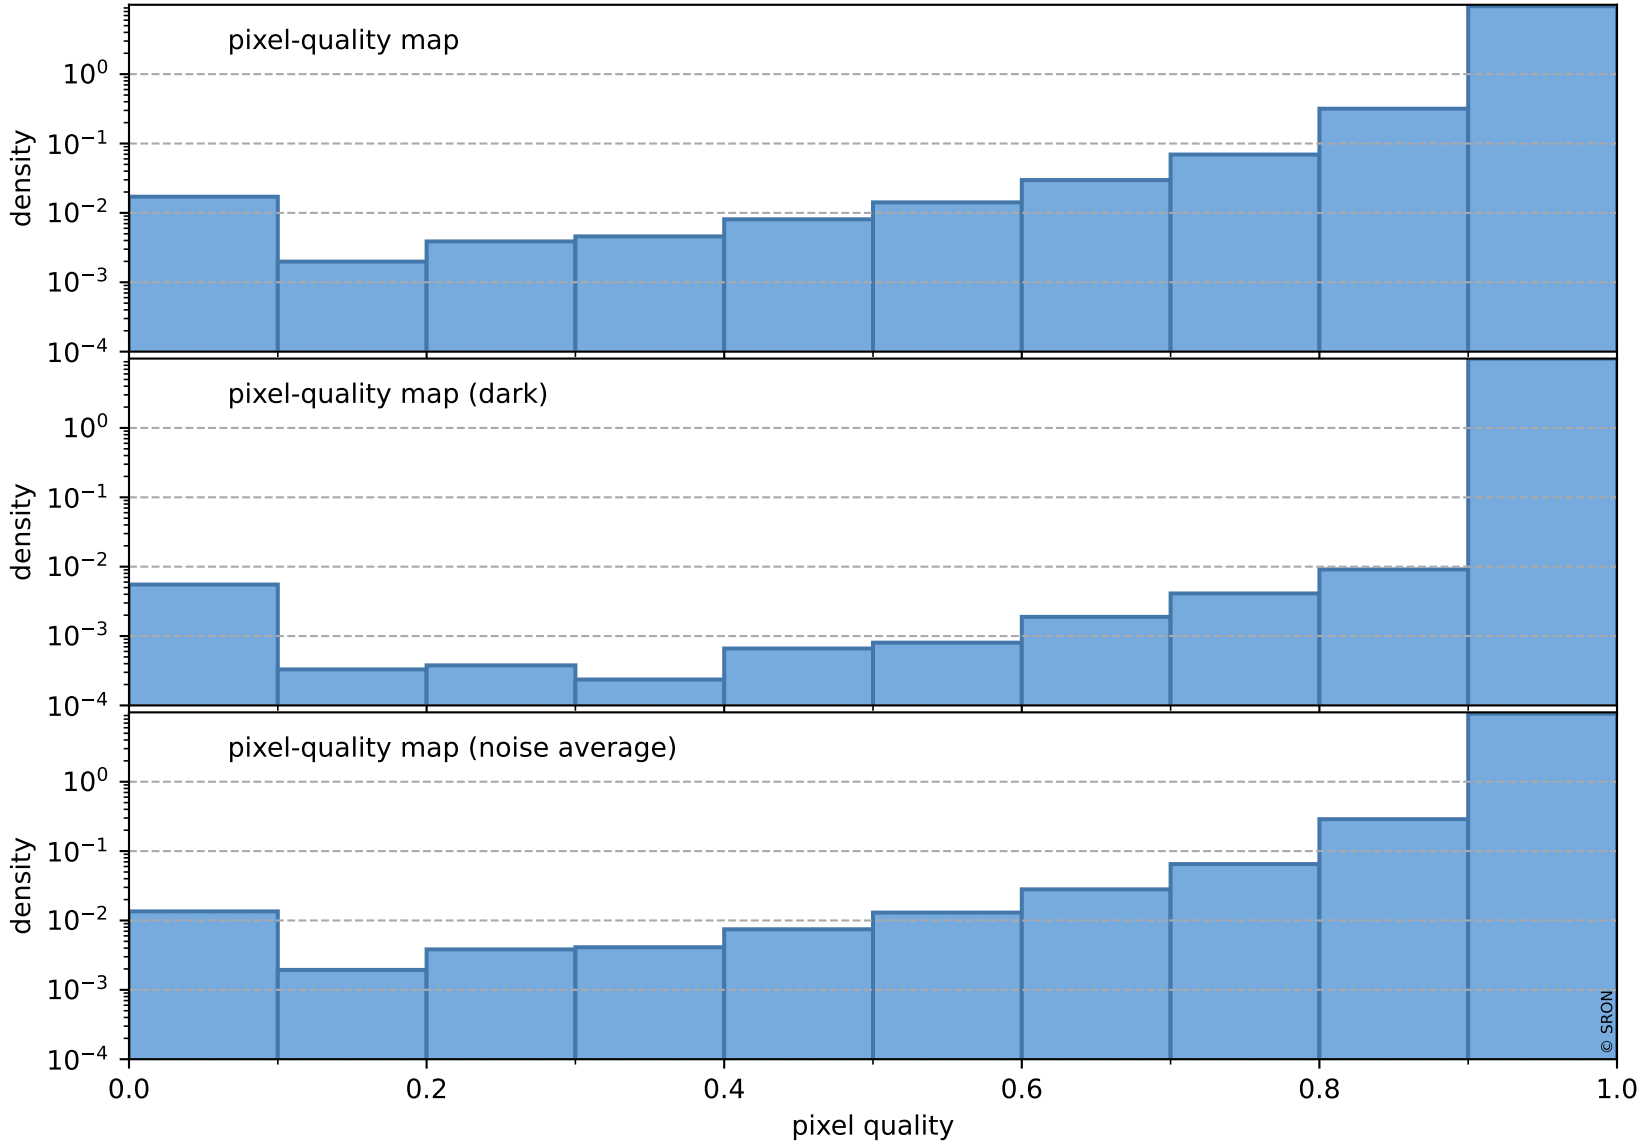

orbits : 19 in [10837, 10882]
coverage : 2019-11-16 / 2019-11-19
to good : 358
good to bad : 1105
to worst : 153
created : 2023-08-22T08:02:15

total quality compared with SWIR pixel-quality CKD

Tropomi SWIR pixel quality (official)

orbits : 19 in [10837, 10882]
coverage : 2019-11-16 / 2019-11-19
created : 2023-08-22T08:02:15

Histograms of pixel-quality

Tropomi SWIR pixel quality (official) ground-tracks of Sentinel-5P

orbits : 19 in [10837, 10882]
coverage : 2019-11-16 / 2019-11-19
created : 2023-08-22T08:02:16

Tropomi SWIR pixel quality (official)

orbits : [2827, 10882]
coverage : 2018-04-30 / 2019-11-19
created : 2023-08-22T08:02:16

trend of pixel quality & temperatures