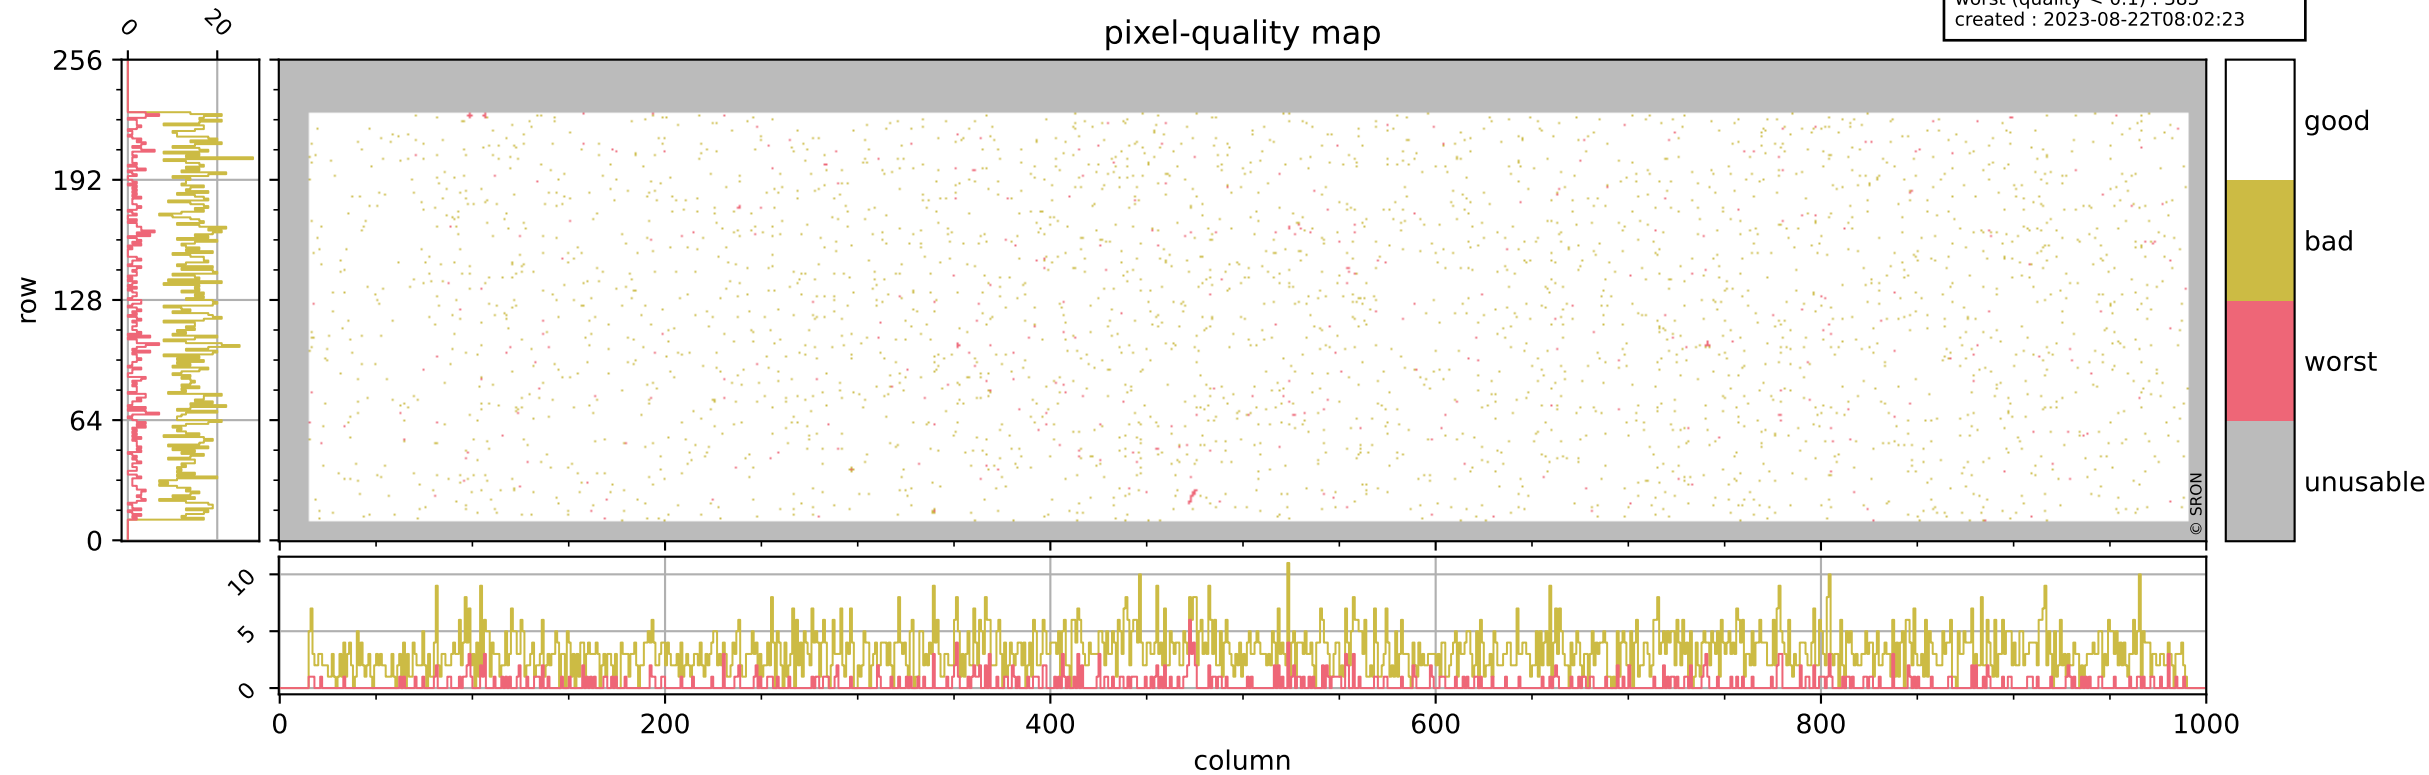

Tropomi SWIR pixel quality (official)

orbits : 19 in [10897, 10942]
coverage : 2019-11-20 / 2019-11-23
bad (quality < 0.8) : 3169
worst (quality < 0.1) : 385
created : 2023-08-22T08:02:23

pixel-quality map

Tropomi SWIR pixel quality (official)

orbits : 19 in [10897, 10942]
coverage : 2019-11-20 / 2019-11-23
bad (quality < 0.8) : 295
worst (quality < 0.1) : 116
created : 2023-08-22T08:02:24

pixel-quality map (dark)

Tropomi SWIR pixel quality (official)

orbits : 19 in [10897, 10942]
coverage : 2019-11-20 / 2019-11-23
bad (quality < 0.8) : 2919
worst (quality < 0.1) : 311
created : 2023-08-22T08:02:24

pixel-quality map (noise average)

Tropomi SWIR pixel quality (official)

orbits : 19 in [10897, 10942]
coverage : 2019-11-20 / 2019-11-23
created : 2023-08-22T08:02:24

Histograms of pixel-quality

Tropomi SWIR pixel quality (official) ground-tracks of Sentinel-5P