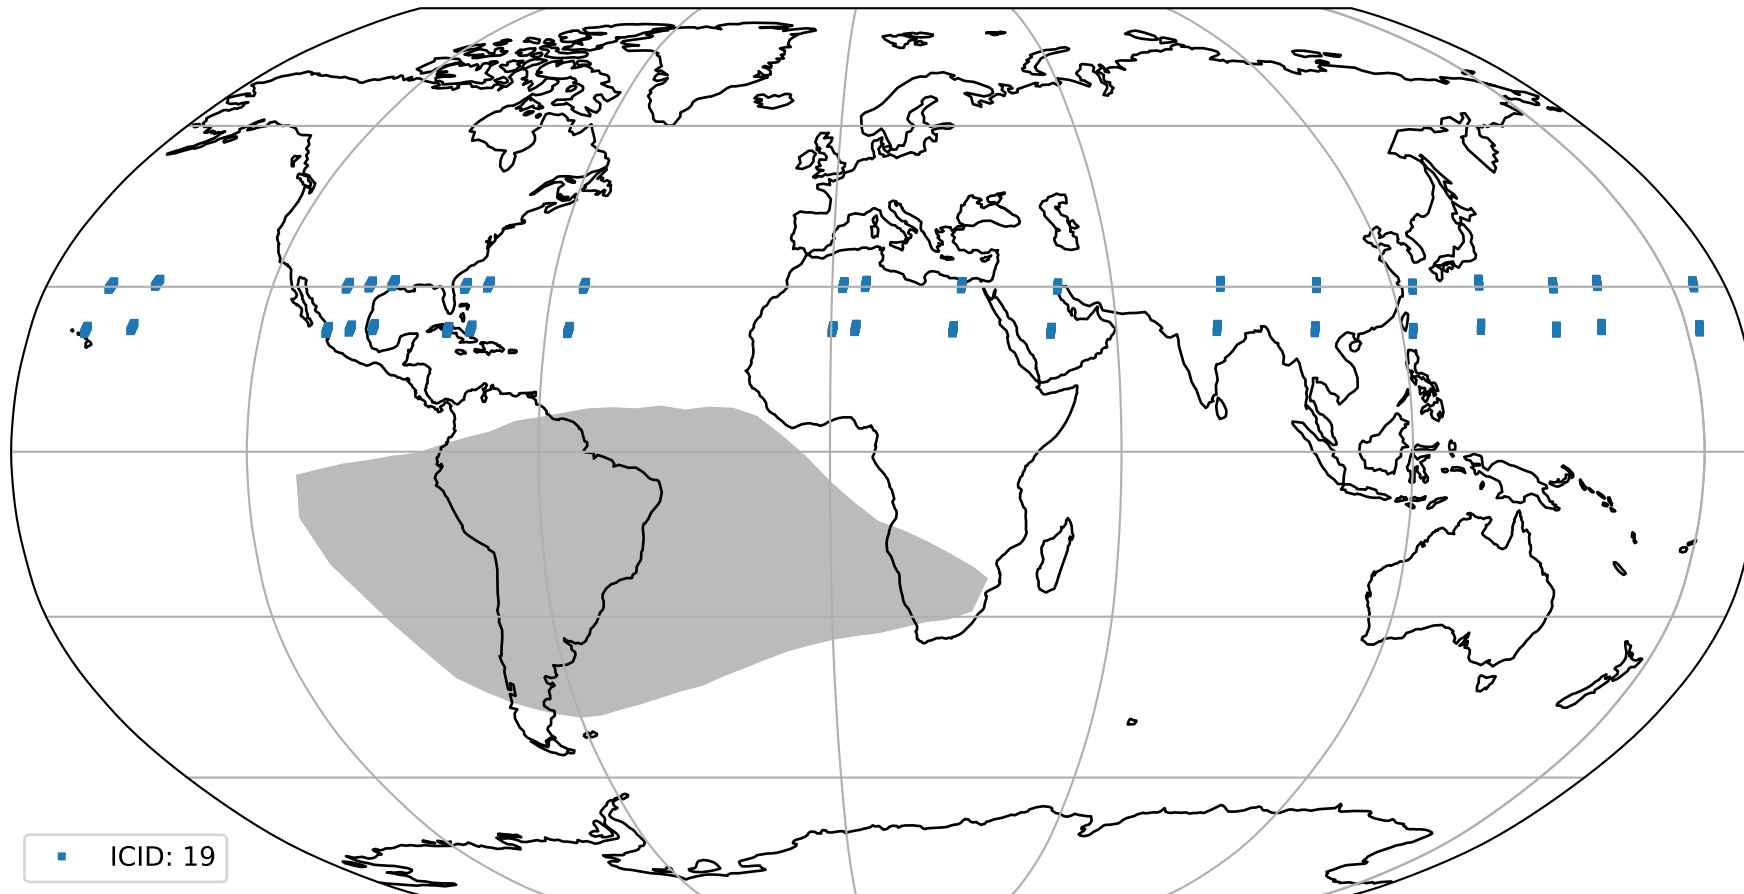

Tropomi SWIR pixel quality (official)

orbits : 19 in [10897, 10942]
coverage : 2019-11-20 / 2019-11-23
to good : 358
good to bad : 1105
to worst : 173
created : 2023-08-22T08:02:24

total quality compared with SWIR pixel-quality CKD

Tropomi SWIR pixel quality (official)

orbits : 19 in [10897, 10942]
coverage : 2019-11-20 / 2019-11-23
created : 2023-08-22T08:02:24

Histograms of pixel-quality

Tropomi SWIR pixel quality (official) ground-tracks of Sentinel-5P

orbits : 19 in [10897, 10942]
coverage : 2019-11-20 / 2019-11-23
created : 2023-08-22T08:02:25

Tropomi SWIR pixel quality (official)

orbits : [2827, 10942]
coverage : 2018-04-30 / 2019-11-23
created : 2023-08-22T08:02:25