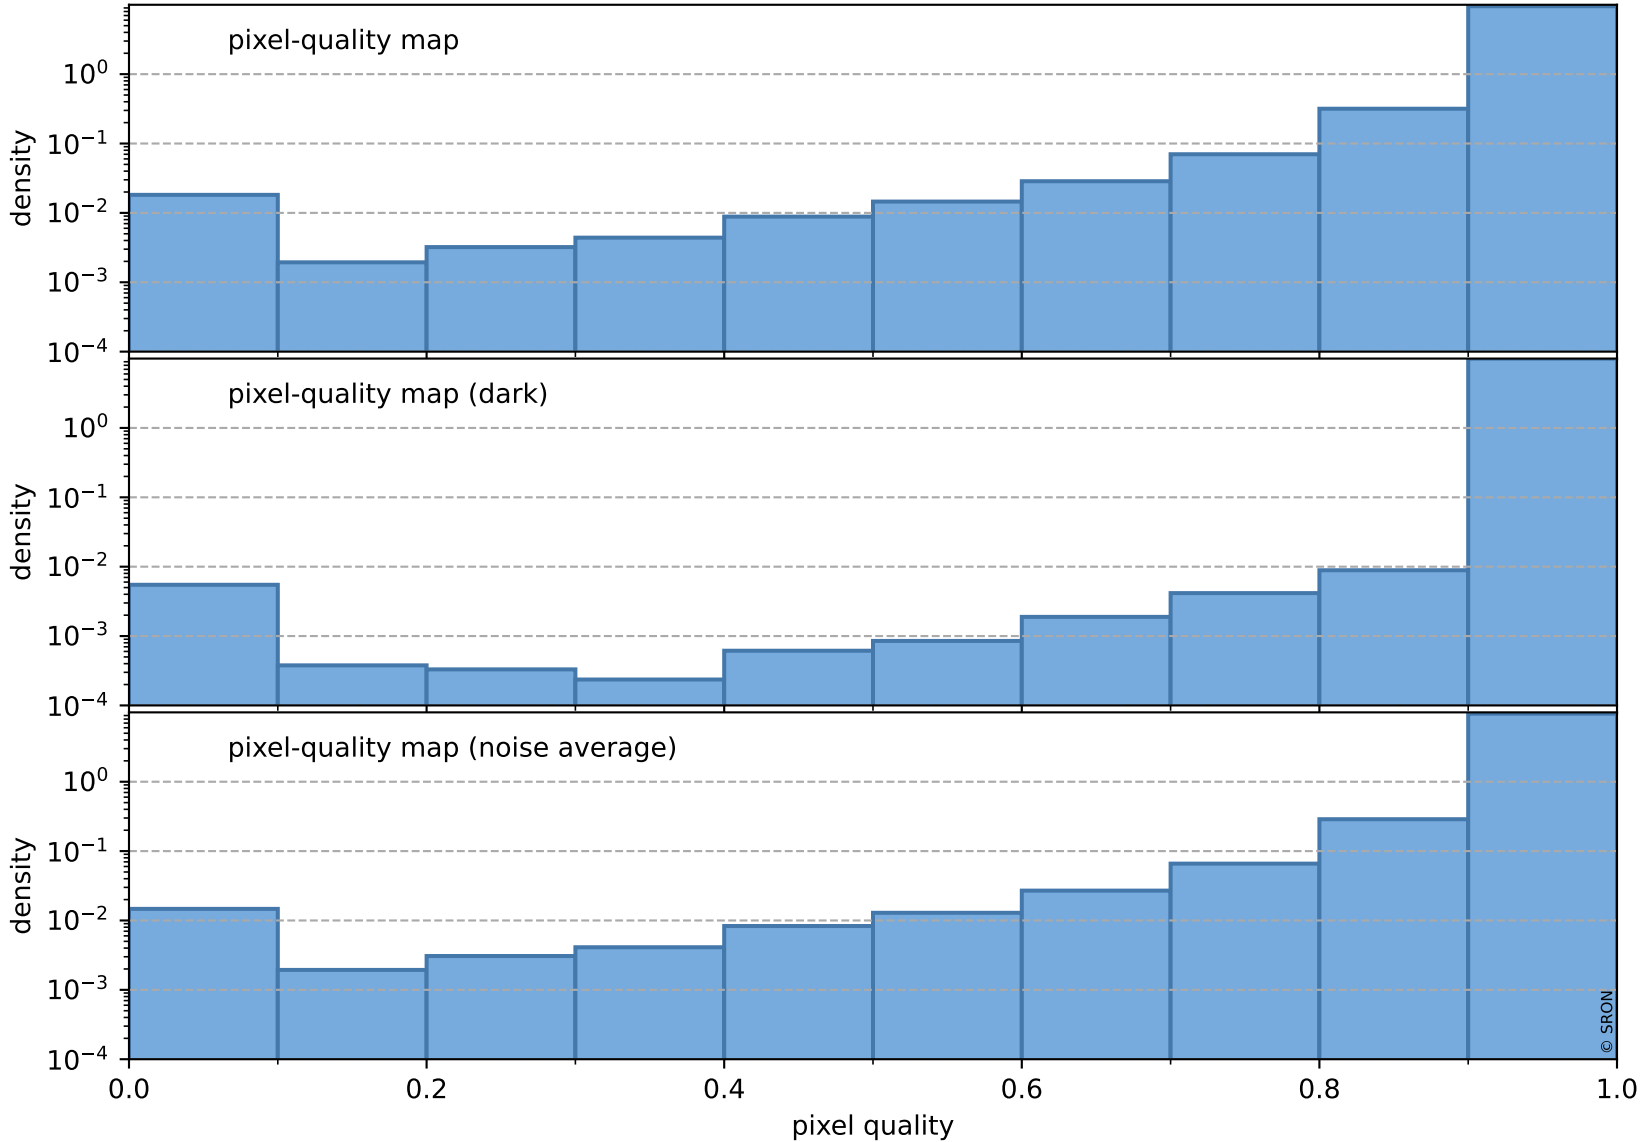

Tropomi SWIR pixel quality (official)

orbits : 19 in [10897, 10942]
coverage : 2019-11-20 / 2019-11-23
to good : 358
good to bad : 1105
to worst : 173
created : 2023-08-22T08:02:24

total quality compared with SWIR pixel-quality CKD

Tropomi SWIR pixel quality (official)

orbits : 19 in [10897, 10942]
coverage : 2019-11-20 / 2019-11-23
created : 2023-08-22T08:02:24

Histograms of pixel-quality

Tropomi SWIR pixel quality (official) ground-tracks of Sentinel-5P

orbits : 19 in [10897, 10942]
coverage : 2019-11-20 / 2019-11-23
created : 2023-08-22T08:02:25

Tropomi SWIR pixel quality (official)

orbits : [2827, 10942]
coverage : 2018-04-30 / 2019-11-23
created : 2023-08-22T08:02:25