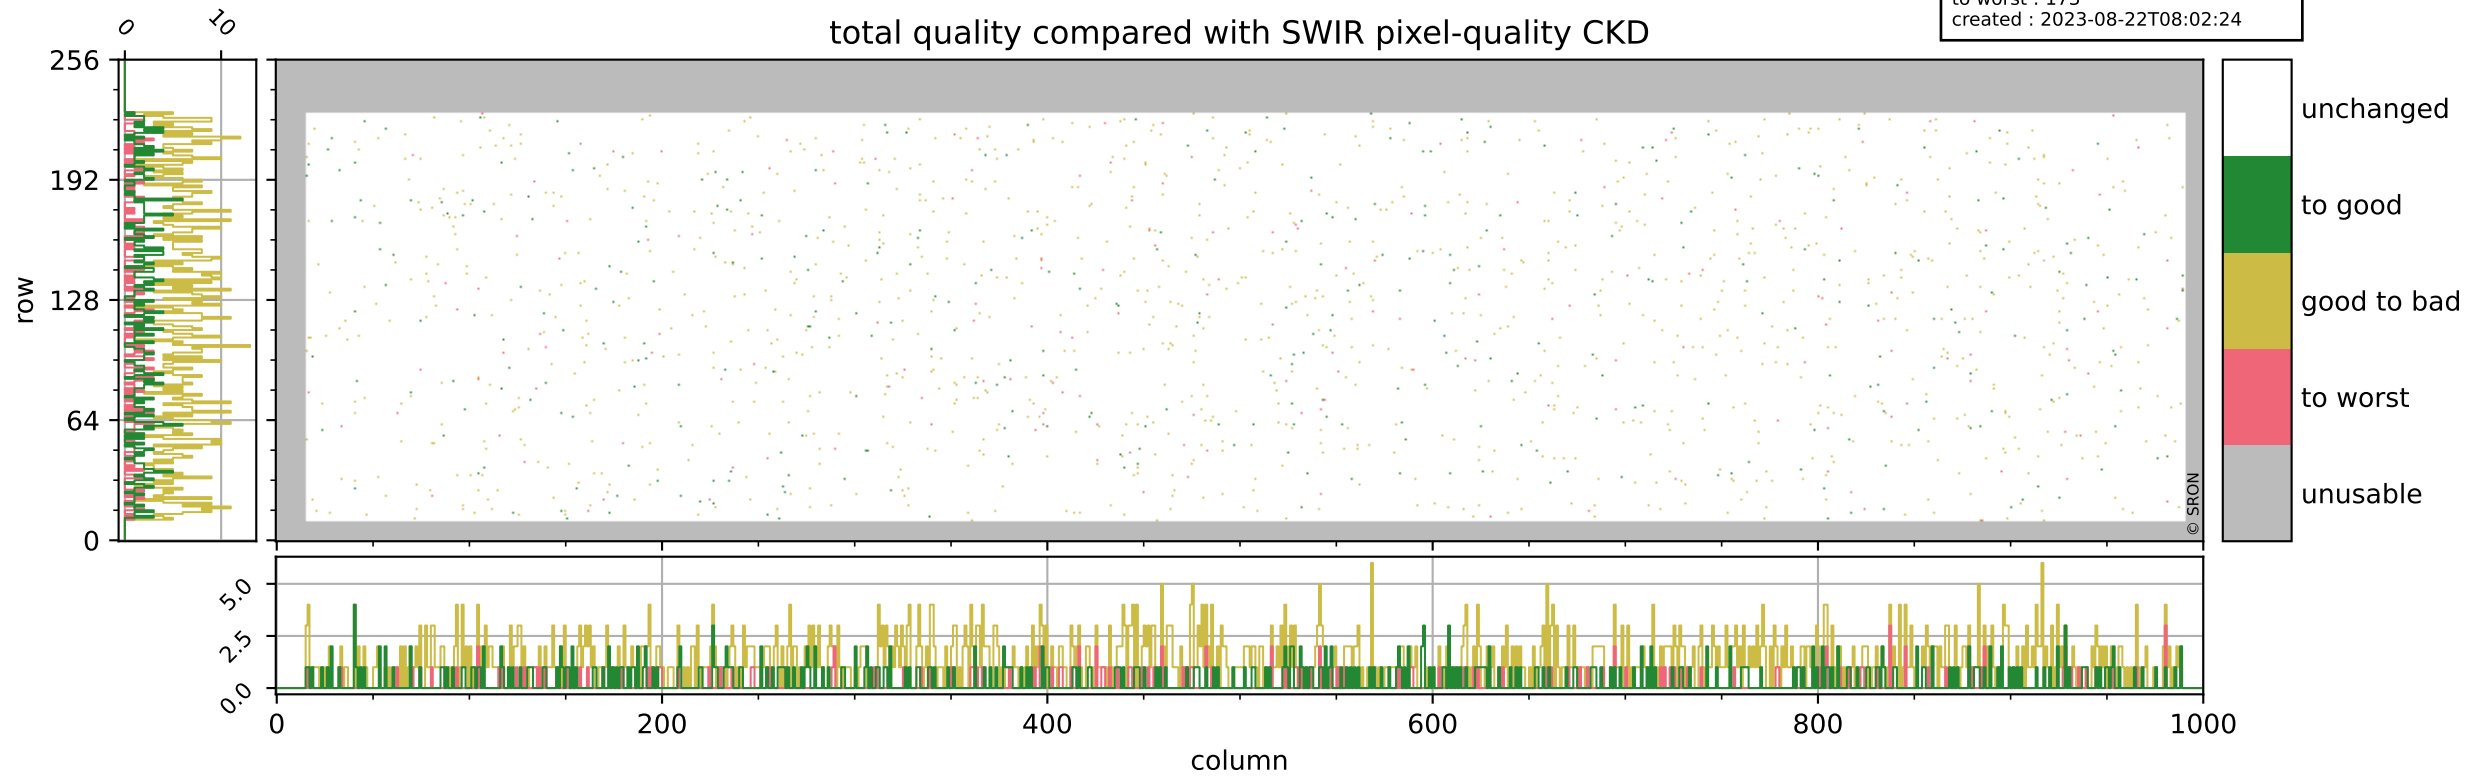

Tropomi SWIR pixel quality (official)

orbits : 19 in [10897, 10942]
coverage : 2019-11-20 / 2019-11-23
bad (quality < 0.8) : 295
worst (quality < 0.1) : 116
created : 2023-08-22T08:02:24

pixel-quality map (dark)

Tropomi SWIR pixel quality (official)

orbits : 19 in [10897, 10942]
coverage : 2019-11-20 / 2019-11-23
bad (quality < 0.8) : 2919
worst (quality < 0.1) : 311
created : 2023-08-22T08:02:24

pixel-quality map (noise average)

Tropomi SWIR pixel quality (official)

orbits : 19 in [10897, 10942]
coverage : 2019-11-20 / 2019-11-23
to good : 358
good to bad : 1105
to worst : 173
created : 2023-08-22T08:02:24

total quality compared with SWIR pixel-quality CKD

Tropomi SWIR pixel quality (official)

orbits : 19 in [10897, 10942]
coverage : 2019-11-20 / 2019-11-23
created : 2023-08-22T08:02:24

Histograms of pixel-quality

Tropomi SWIR pixel quality (official) ground-tracks of Sentinel-5P