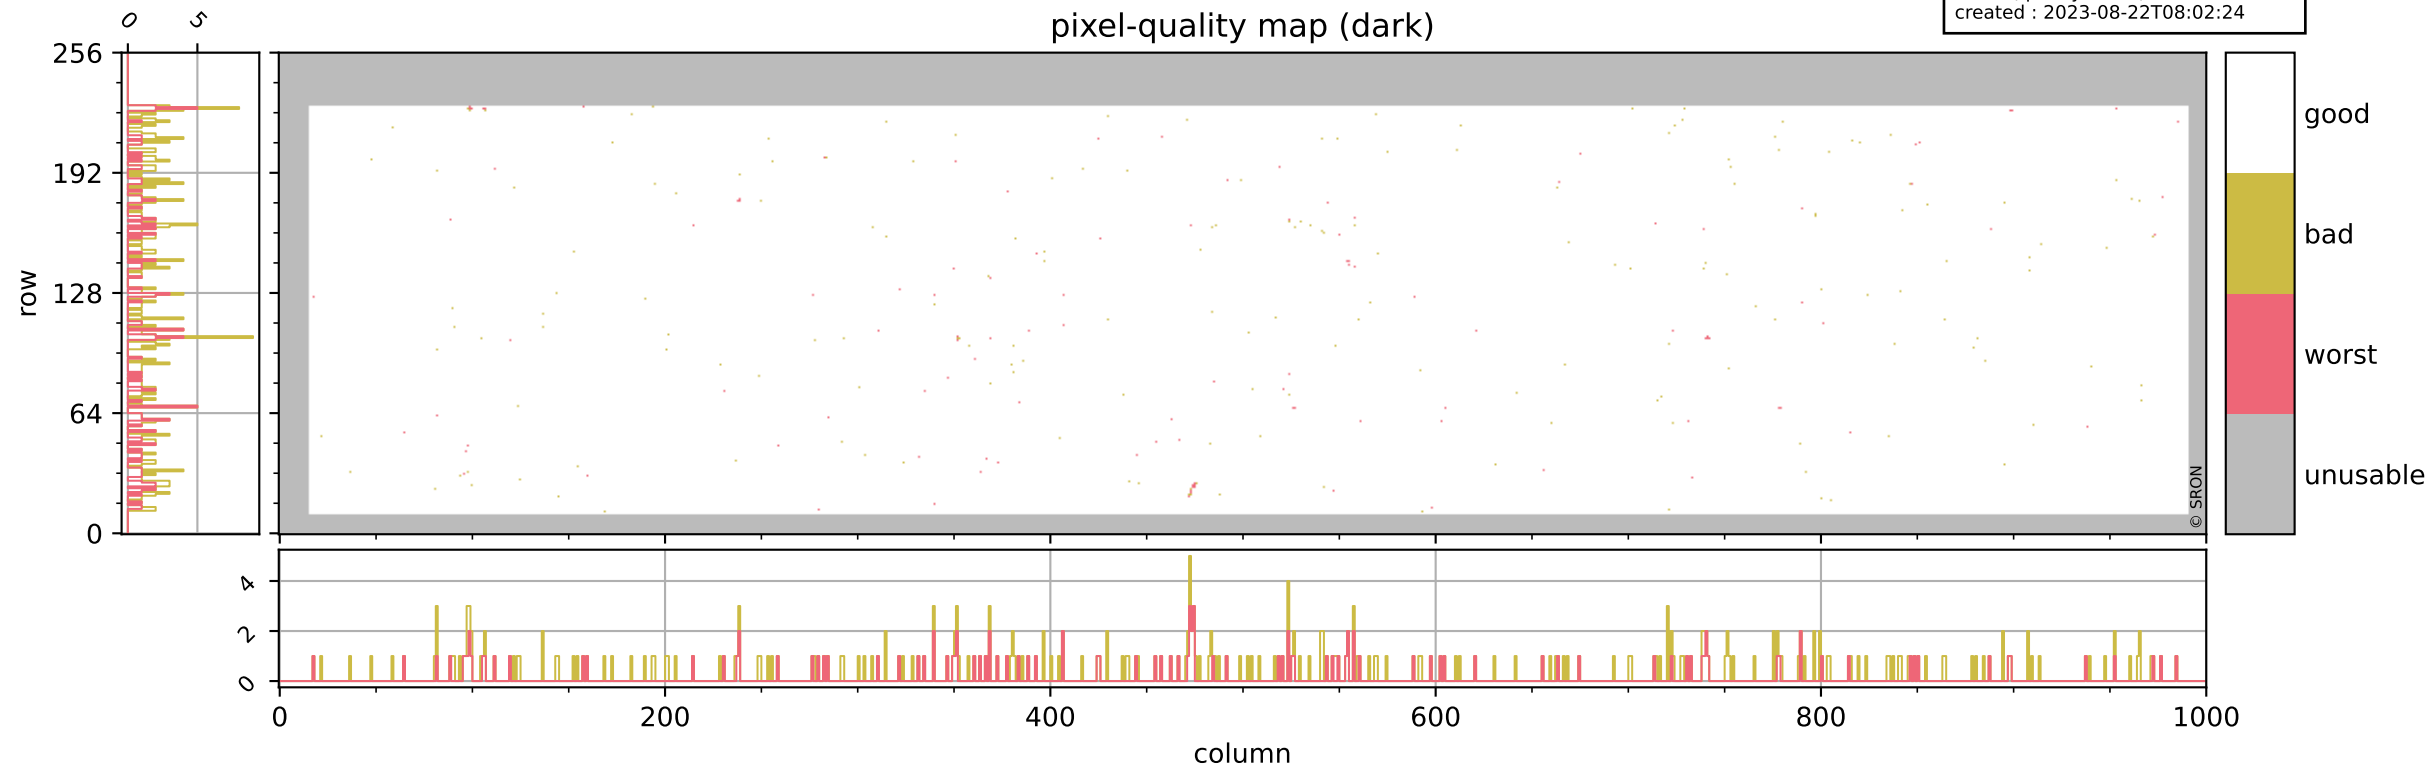

Tropomi SWIR pixel quality (official)

orbits : 19 in [10897, 10942]
coverage : 2019-11-20 / 2019-11-23
bad (quality < 0.8) : 3169
worst (quality < 0.1) : 385
created : 2023-08-22T08:02:23

pixel-quality map

Tropomi SWIR pixel quality (official)

orbits : 19 in [10897, 10942]
coverage : 2019-11-20 / 2019-11-23
bad (quality < 0.8) : 295
worst (quality < 0.1) : 116
created : 2023-08-22T08:02:24

pixel-quality map (dark)

Tropomi SWIR pixel quality (official)

orbits : 19 in [10897, 10942]
coverage : 2019-11-20 / 2019-11-23
bad (quality < 0.8) : 2919
worst (quality < 0.1) : 311
created : 2023-08-22T08:02:24

pixel-quality map (noise average)

Tropomi SWIR pixel quality (official)

orbits : 19 in [10897, 10942]
coverage : 2019-11-20 / 2019-11-23
created : 2023-08-22T08:02:24

Histograms of pixel-quality

Tropomi SWIR pixel quality (official) ground-tracks of Sentinel-5P