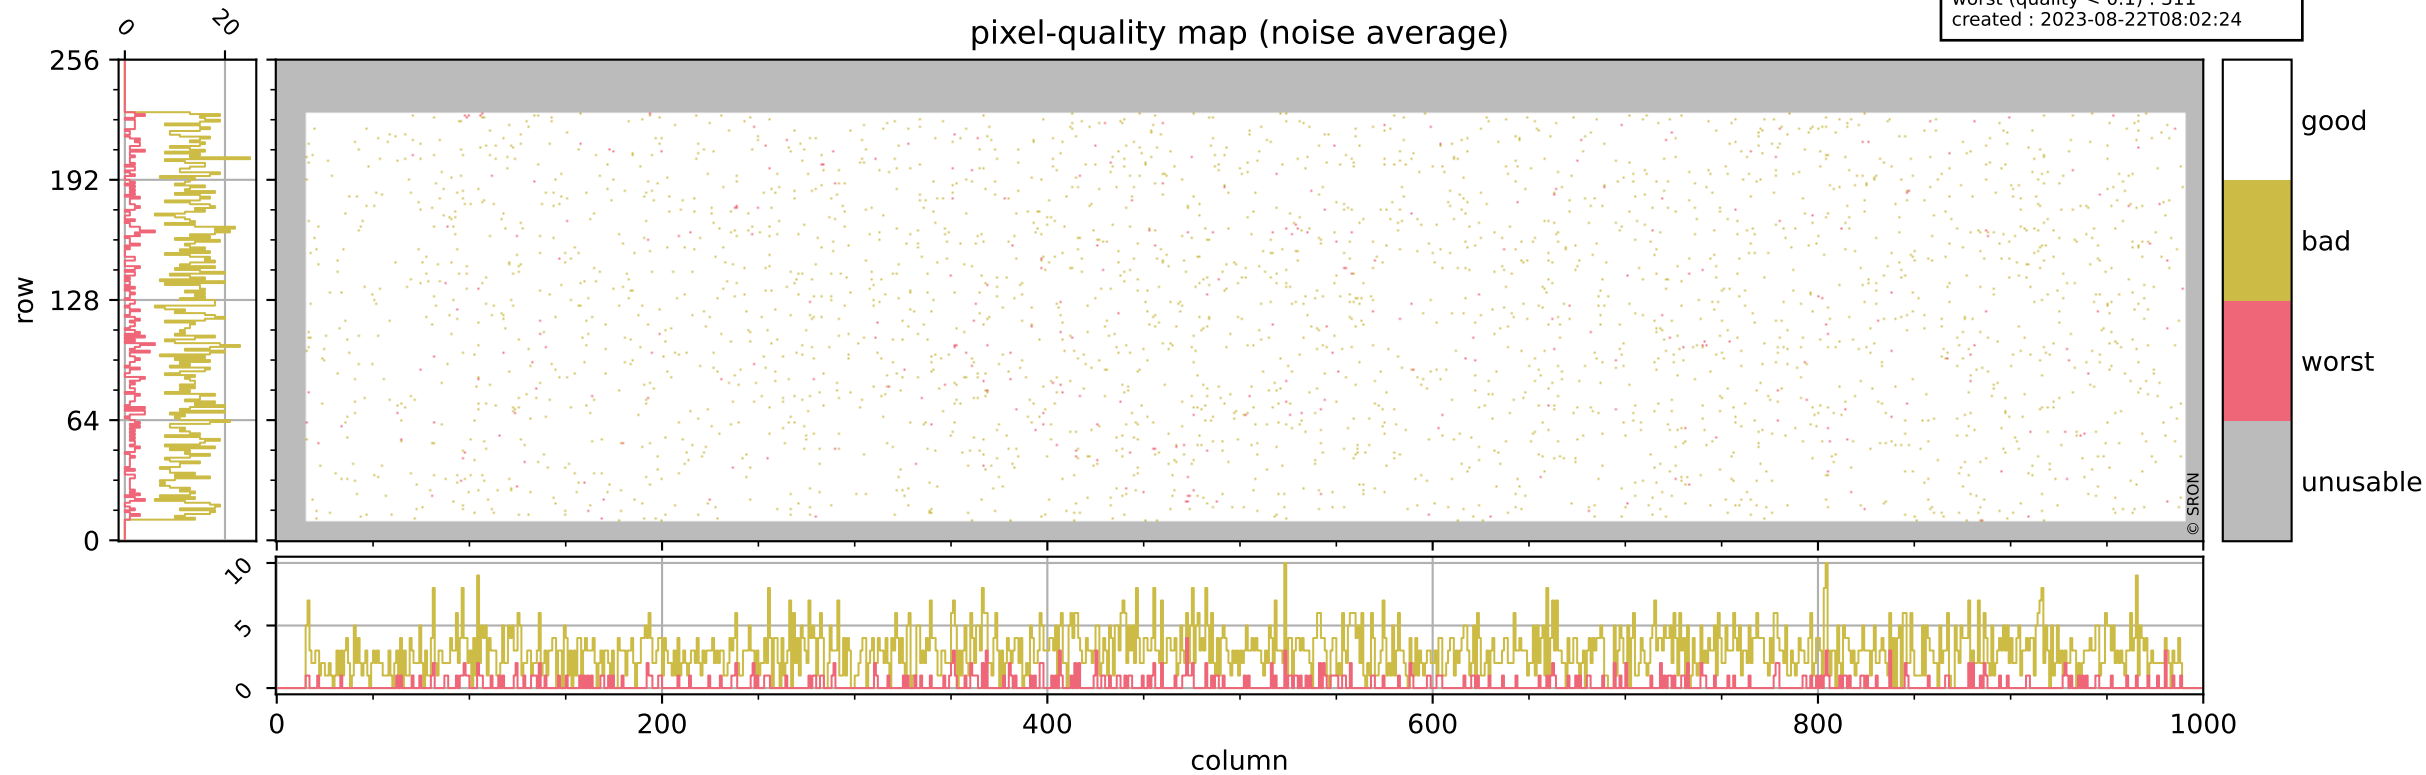

Tropomi SWIR pixel quality (official)

orbits : 19 in [10897, 10942]
coverage : 2019-11-20 / 2019-11-23
bad (quality < 0.8) : 295
worst (quality < 0.1) : 116
created : 2023-08-22T08:02:24

pixel-quality map (dark)

Tropomi SWIR pixel quality (official)

orbits : 19 in [10897, 10942]
coverage : 2019-11-20 / 2019-11-23
bad (quality < 0.8) : 2919
worst (quality < 0.1) : 311
created : 2023-08-22T08:02:24

pixel-quality map (noise average)

Tropomi SWIR pixel quality (official)

orbits : 19 in [10897, 10942]
coverage : 2019-11-20 / 2019-11-23
to good : 358
good to bad : 1105
to worst : 173
created : 2023-08-22T08:02:24

total quality compared with SWIR pixel-quality CKD

Tropomi SWIR pixel quality (official)

orbits : 19 in [10897, 10942]
coverage : 2019-11-20 / 2019-11-23
created : 2023-08-22T08:02:24

Histograms of pixel-quality

Tropomi SWIR pixel quality (official) ground-tracks of Sentinel-5P