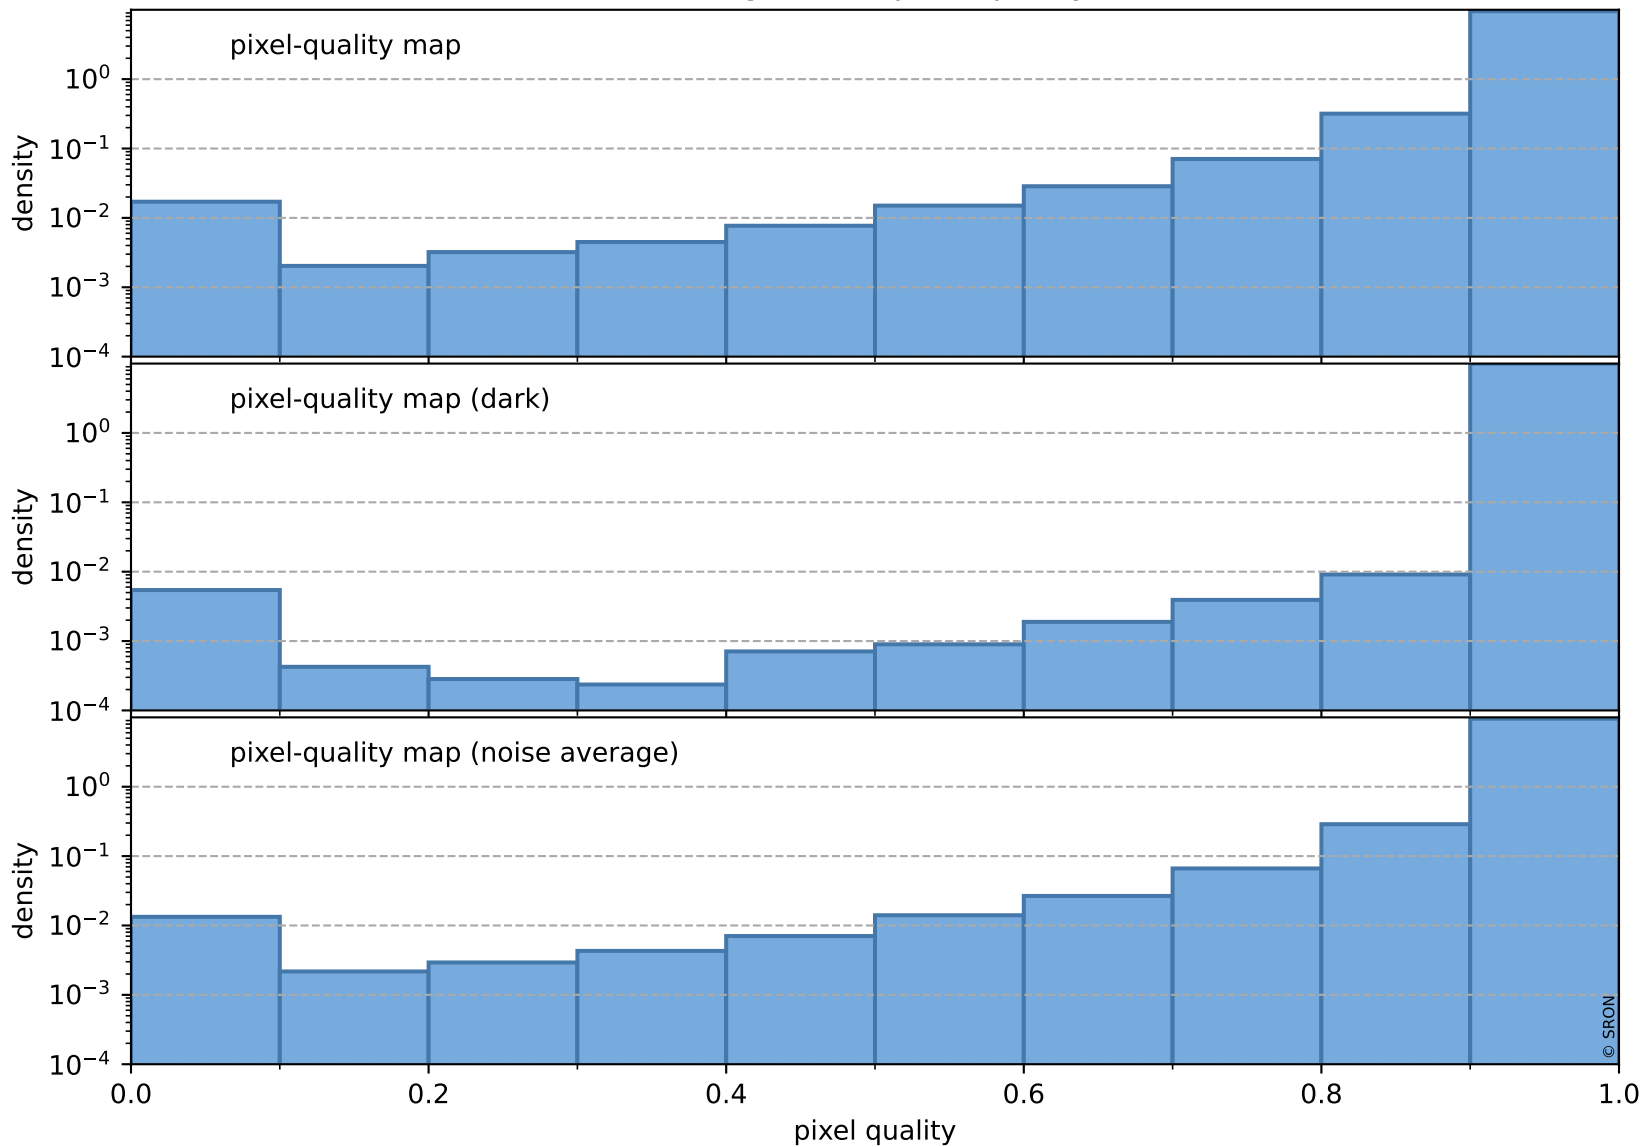

orbits : 19 in [10942, 10987]
coverage : 2019-11-23 / 2019-11-26
bad (quality < 0.8) : 2896
worst (quality < 0.1) : 282
created : 2023-08-22T08:02:31

pixel-quality map (noise average)

Tropomi SWIR pixel quality (official)

orbits : 19 in [10942, 10987]
coverage : 2019-11-23 / 2019-11-26
to good : 351
good to bad : 1099
to worst : 151
created : 2023-08-22T08:02:31

total quality compared with SWIR pixel-quality CKD

Tropomi SWIR pixel quality (official)

orbits : 19 in [10942, 10987]
coverage : 2019-11-23 / 2019-11-26
created : 2023-08-22T08:02:31

Histograms of pixel-quality

Tropomi SWIR pixel quality (official) ground-tracks of Sentinel-5P

orbits : 19 in [10942, 10987]
coverage : 2019-11-23 / 2019-11-26
created : 2023-08-22T08:02:31

Tropomi SWIR pixel quality (official)

orbits : [2827, 10987]
coverage : 2018-04-30 / 2019-11-26
created : 2023-08-22T08:02:32

trend of pixel quality & temperatures