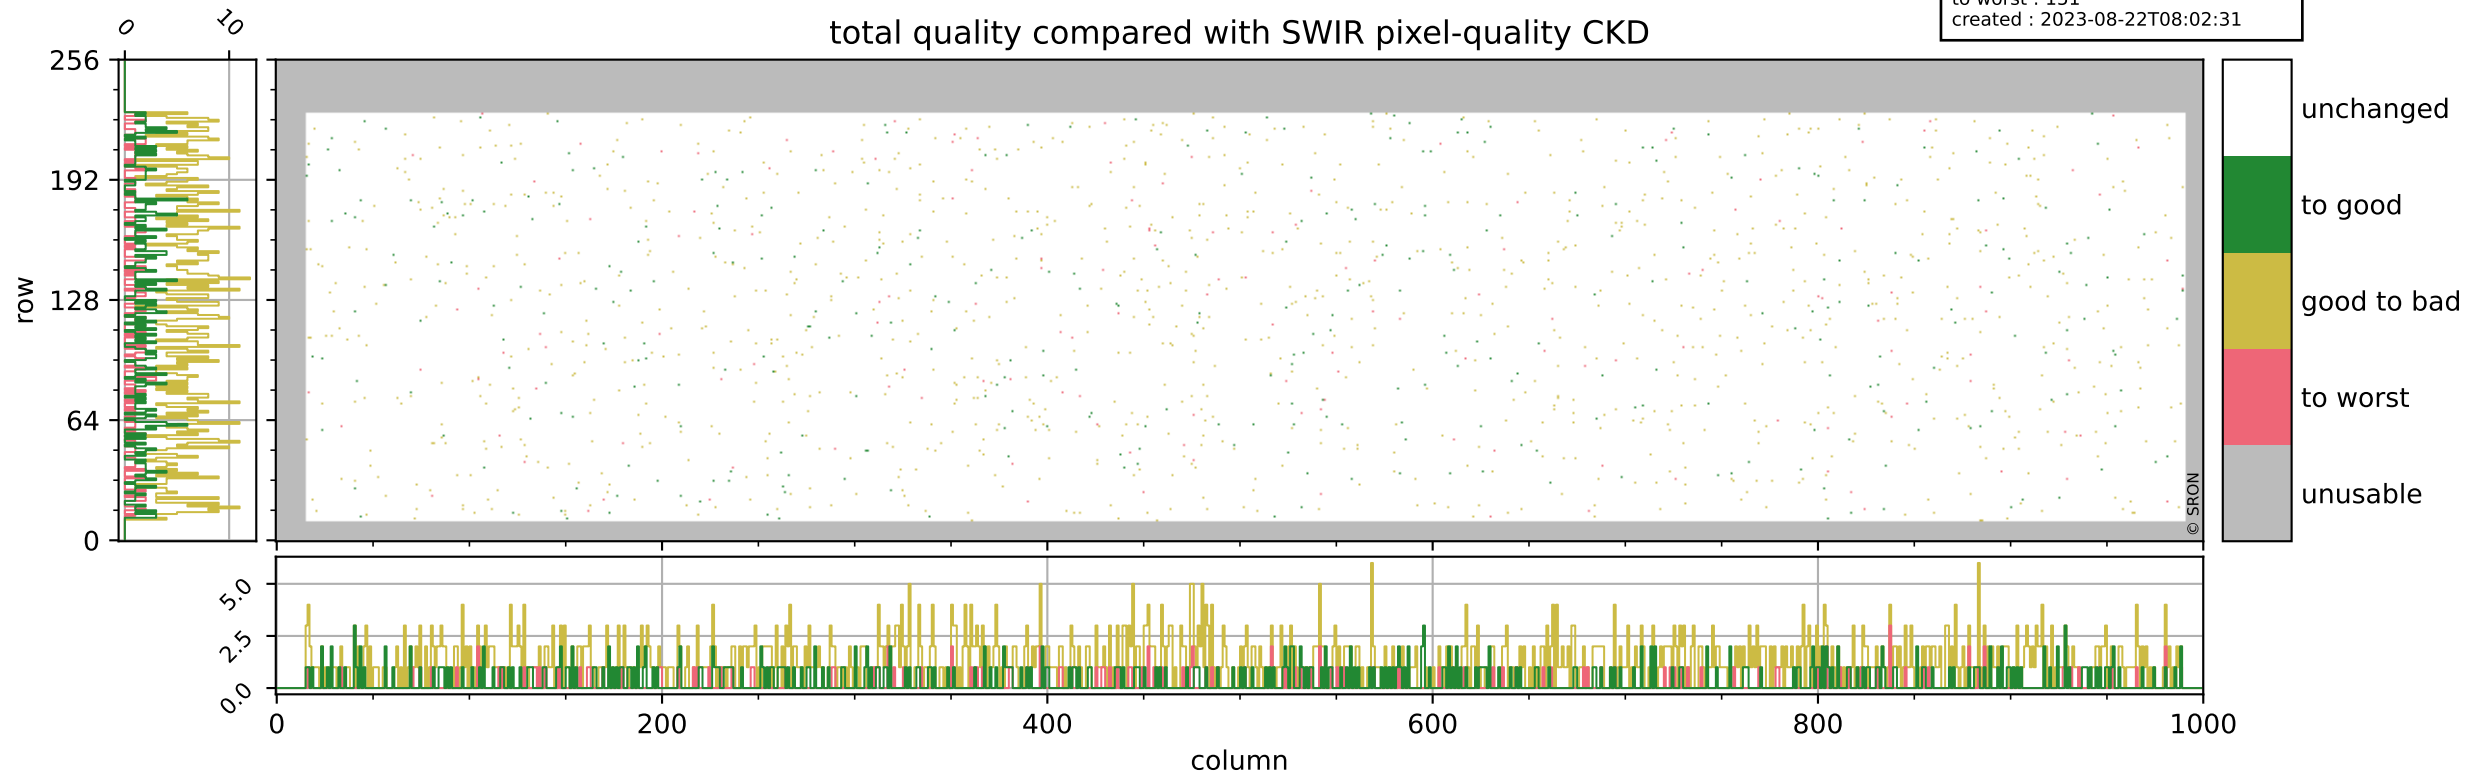

Tropomi SWIR pixel quality (official)

orbits : 19 in [10942, 10987]
coverage : 2019-11-23 / 2019-11-26
bad (quality < 0.8) : 292
worst (quality < 0.1) : 115
created : 2023-08-22T08:02:30

Tropomi SWIR pixel quality (official)

orbits : 19 in [10942, 10987]
coverage : 2019-11-23 / 2019-11-26
bad (quality < 0.8) : 2896
worst (quality < 0.1) : 282
created : 2023-08-22T08:02:31

pixel-quality map (noise average)

Tropomi SWIR pixel quality (official)

orbits : 19 in [10942, 10987]
coverage : 2019-11-23 / 2019-11-26
to good : 351
good to bad : 1099
to worst : 151
created : 2023-08-22T08:02:31

total quality compared with SWIR pixel-quality CKD

Tropomi SWIR pixel quality (official)

orbits : 19 in [10942, 10987]
coverage : 2019-11-23 / 2019-11-26
created : 2023-08-22T08:02:31

Histograms of pixel-quality

Tropomi SWIR pixel quality (official) ground-tracks of Sentinel-5P

orbits : 19 in [10942, 10987]
coverage : 2019-11-23 / 2019-11-26
created : 2023-08-22T08:02:31