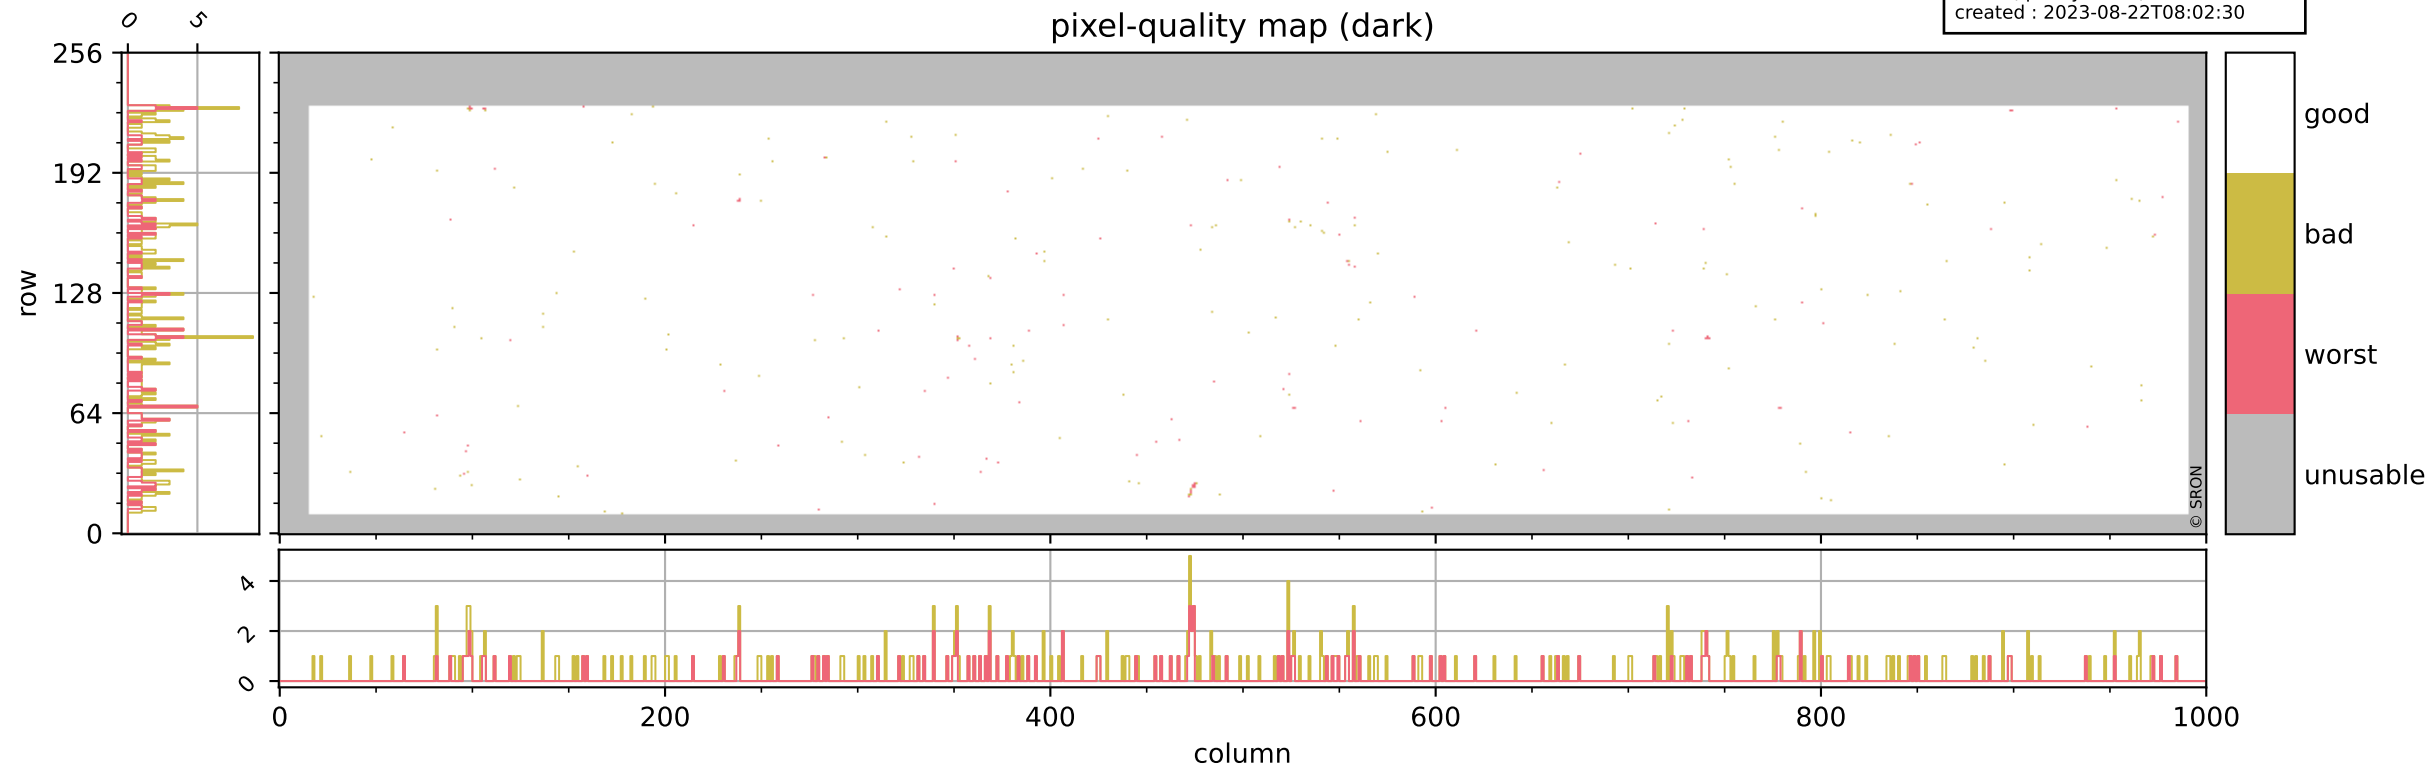

Tropomi SWIR pixel quality (official)

orbits : 19 in [10942, 10987]
coverage : 2019-11-23 / 2019-11-26
bad (quality < 0.8) : 3150
worst (quality < 0.1) : 362
created : 2023-08-22T08:02:30

pixel-quality map

Tropomi SWIR pixel quality (official)

orbits : 19 in [10942, 10987]
coverage : 2019-11-23 / 2019-11-26
bad (quality < 0.8) : 292
worst (quality < 0.1) : 115
created : 2023-08-22T08:02:30

Tropomi SWIR pixel quality (official)

orbits : 19 in [10942, 10987]
coverage : 2019-11-23 / 2019-11-26
bad (quality < 0.8) : 2896
worst (quality < 0.1) : 282
created : 2023-08-22T08:02:31

pixel-quality map (noise average)

Tropomi SWIR pixel quality (official)

orbits : 19 in [10942, 10987]
coverage : 2019-11-23 / 2019-11-26
created : 2023-08-22T08:02:31

Histograms of pixel-quality

Tropomi SWIR pixel quality (official) ground-tracks of Sentinel-5P

orbits : 19 in [10942, 10987]
coverage : 2019-11-23 / 2019-11-26
created : 2023-08-22T08:02:31