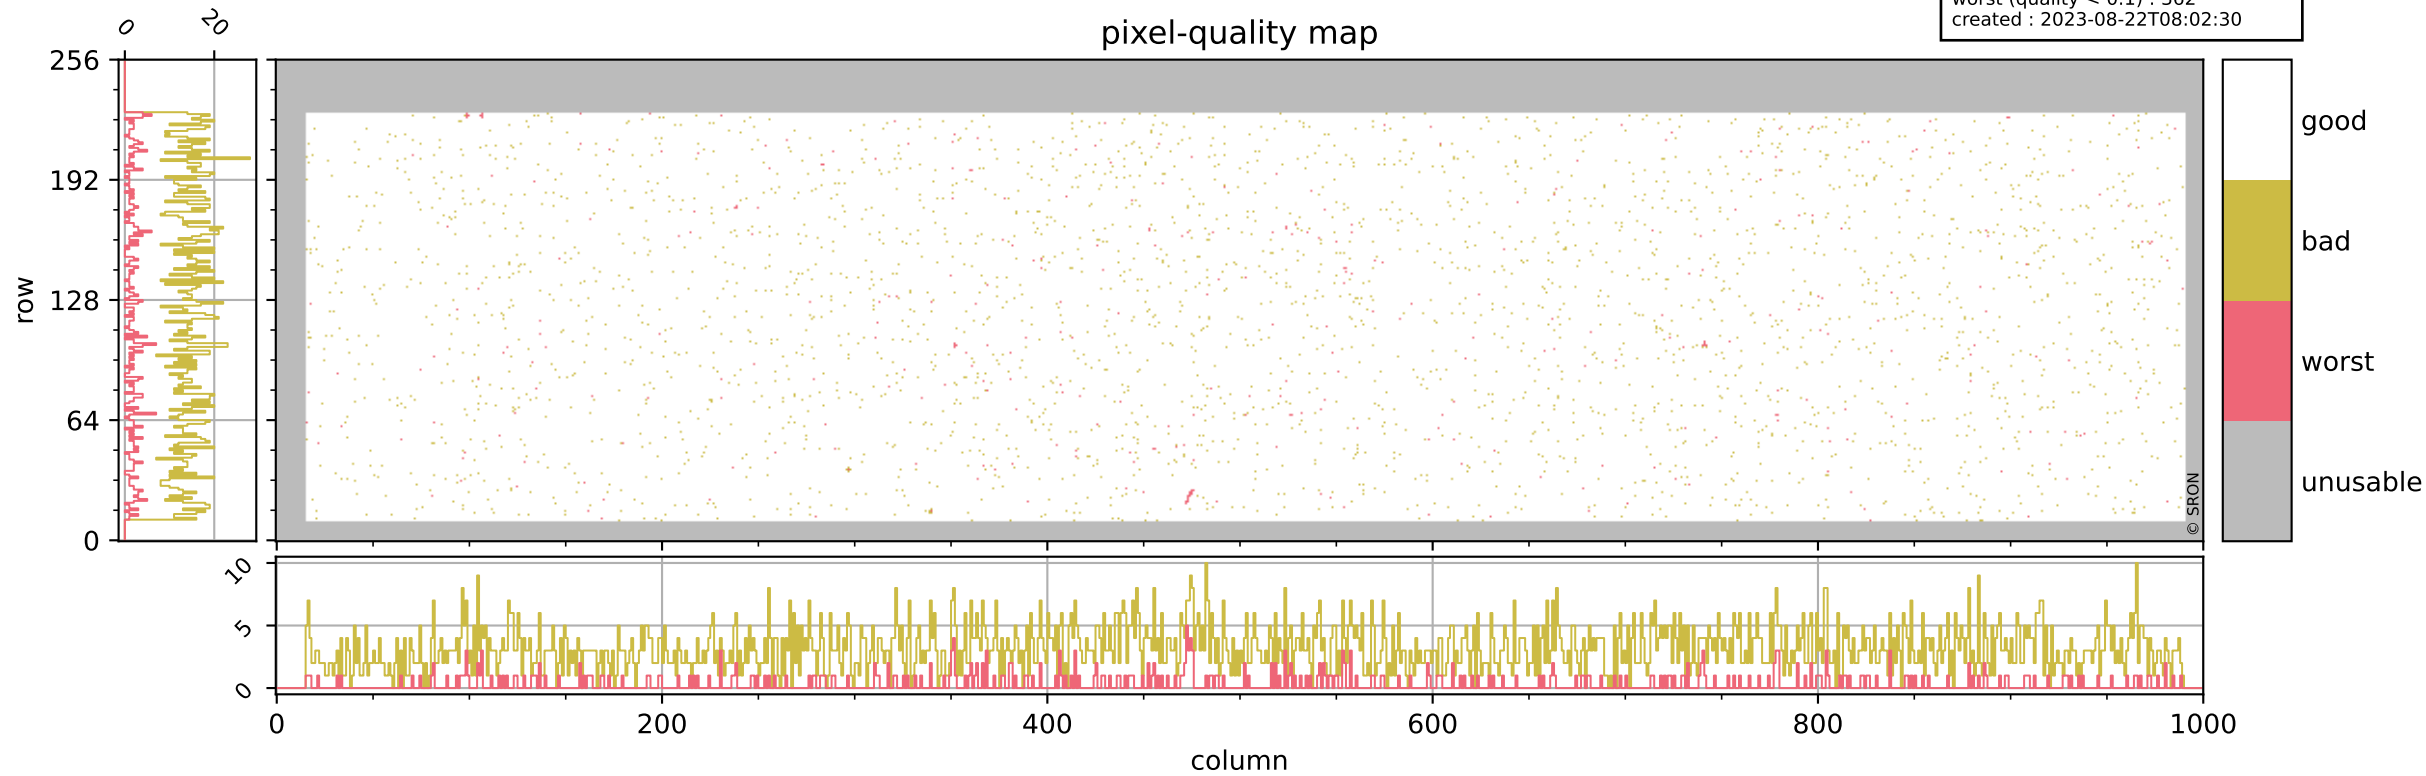

Tropomi SWIR pixel quality (official)

orbits : 19 in [10942, 10987]
coverage : 2019-11-23 / 2019-11-26
bad (quality < 0.8) : 3150
worst (quality < 0.1) : 362
created : 2023-08-22T08:02:30

pixel-quality map

Tropomi SWIR pixel quality (official)

orbits : 19 in [10942, 10987]
coverage : 2019-11-23 / 2019-11-26
bad (quality < 0.8) : 292
worst (quality < 0.1) : 115
created : 2023-08-22T08:02:30

Tropomi SWIR pixel quality (official)

orbits : 19 in [10942, 10987]
coverage : 2019-11-23 / 2019-11-26
bad (quality < 0.8) : 2896
worst (quality < 0.1) : 282
created : 2023-08-22T08:02:31

pixel-quality map (noise average)

Tropomi SWIR pixel quality (official)

orbits : 19 in [10942, 10987]
coverage : 2019-11-23 / 2019-11-26
created : 2023-08-22T08:02:31

Histograms of pixel-quality

Tropomi SWIR pixel quality (official) ground-tracks of Sentinel-5P

orbits : 19 in [10942, 10987]
coverage : 2019-11-23 / 2019-11-26
created : 2023-08-22T08:02:31