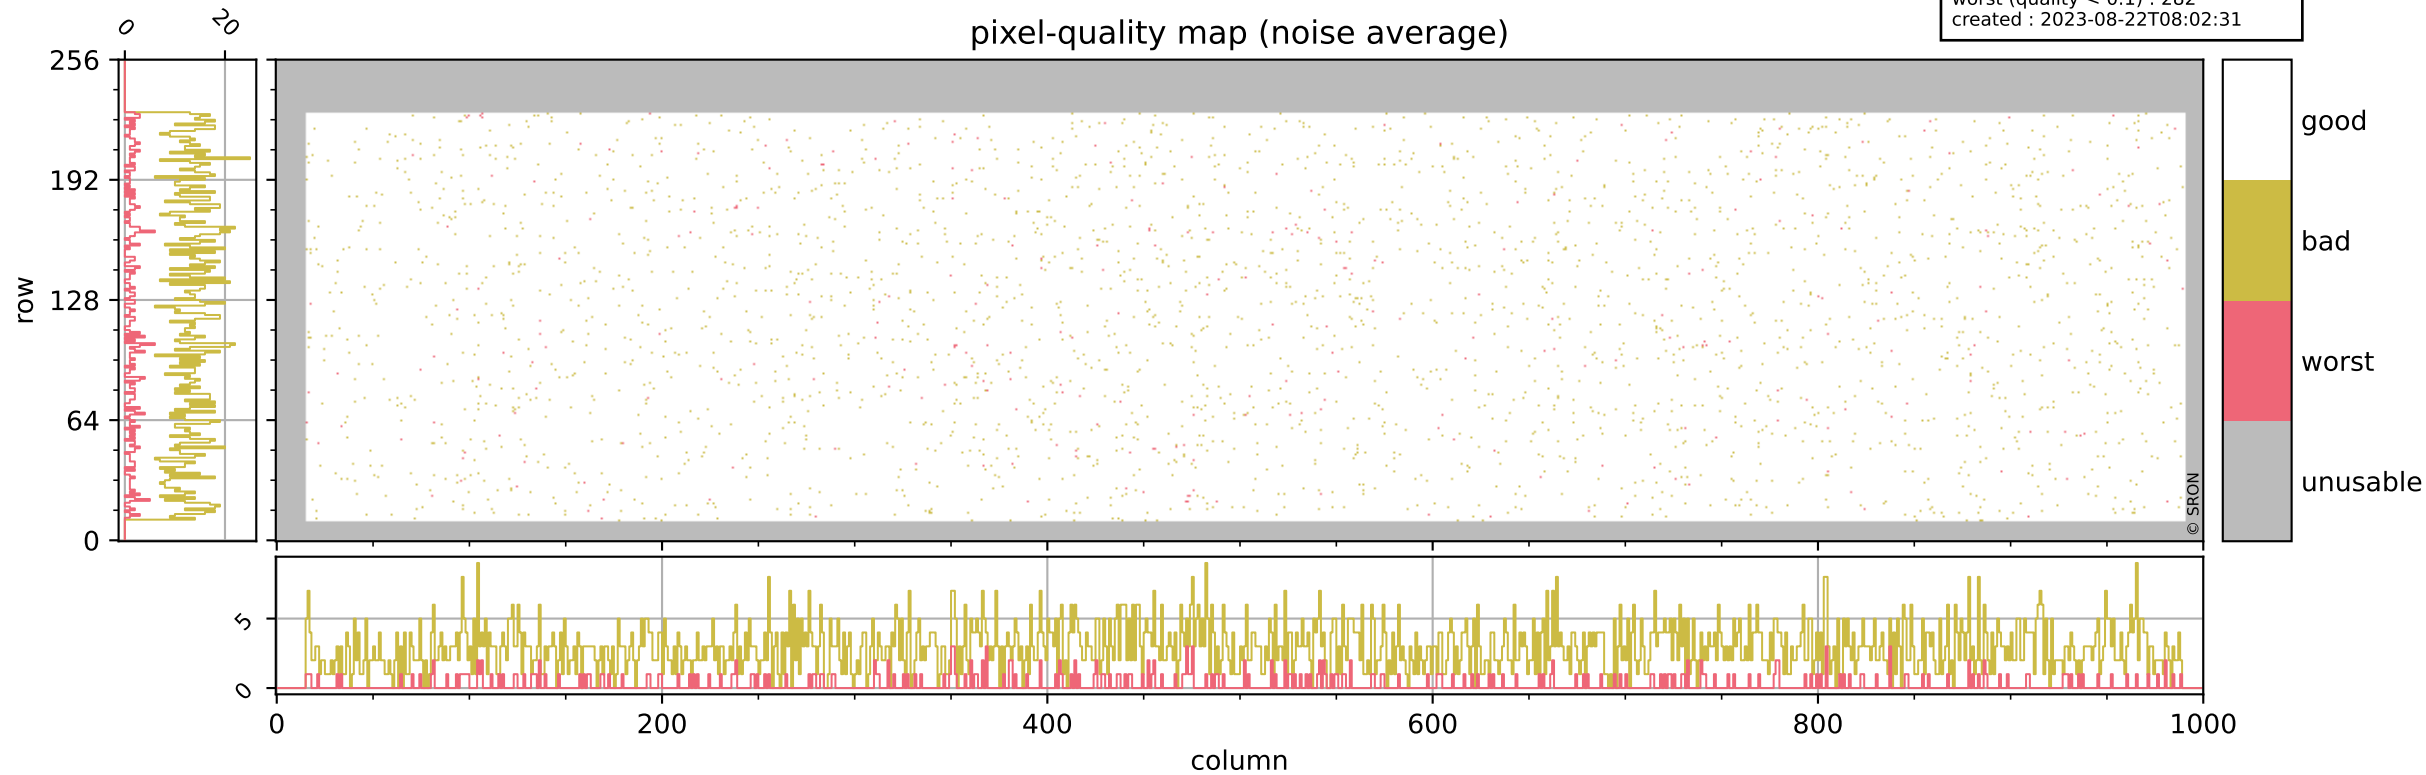

Tropomi SWIR pixel quality (official)

orbits : 19 in [10942, 10987]
coverage : 2019-11-23 / 2019-11-26
bad (quality < 0.8) : 292
worst (quality < 0.1) : 115
created : 2023-08-22T08:02:30

Tropomi SWIR pixel quality (official)

orbits : 19 in [10942, 10987]
coverage : 2019-11-23 / 2019-11-26
bad (quality < 0.8) : 2896
worst (quality < 0.1) : 282
created : 2023-08-22T08:02:31

pixel-quality map (noise average)

Tropomi SWIR pixel quality (official)

orbits : 19 in [10942, 10987]
coverage : 2019-11-23 / 2019-11-26
to good : 351
good to bad : 1099
to worst : 151
created : 2023-08-22T08:02:31

total quality compared with SWIR pixel-quality CKD

Tropomi SWIR pixel quality (official)

orbits : 19 in [10942, 10987]
coverage : 2019-11-23 / 2019-11-26
created : 2023-08-22T08:02:31

Histograms of pixel-quality

Tropomi SWIR pixel quality (official) ground-tracks of Sentinel-5P

orbits : 19 in [10942, 10987]
coverage : 2019-11-23 / 2019-11-26
created : 2023-08-22T08:02:31