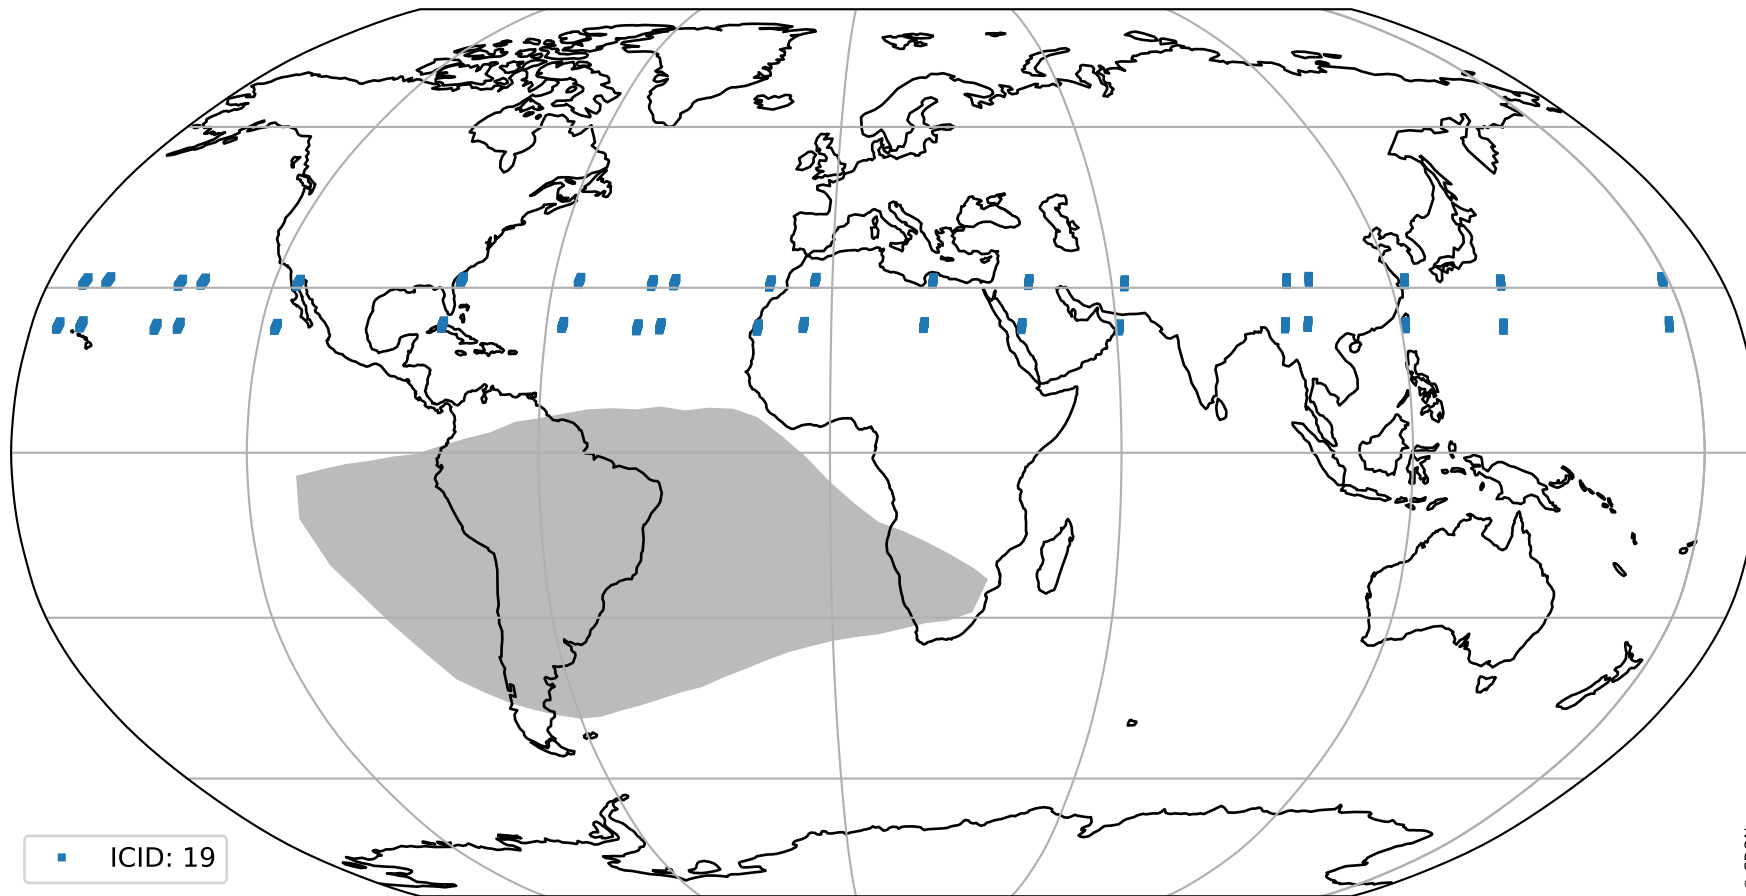

orbits : 19 in [10942, 10987]
coverage : 2019-11-23 / 2019-11-26
bad (quality < 0.8) : 2896
worst (quality < 0.1) : 282
created : 2023-08-22T08:02:31

pixel-quality map (noise average)

Tropomi SWIR pixel quality (official)

orbits : 19 in [10942, 10987]
coverage : 2019-11-23 / 2019-11-26
to good : 351
good to bad : 1099
to worst : 151
created : 2023-08-22T08:02:31

total quality compared with SWIR pixel-quality CKD

Tropomi SWIR pixel quality (official)

orbits : 19 in [10942, 10987]
coverage : 2019-11-23 / 2019-11-26
created : 2023-08-22T08:02:31

Histograms of pixel-quality

Tropomi SWIR pixel quality (official) ground-tracks of Sentinel-5P

orbits : 19 in [10942, 10987]
coverage : 2019-11-23 / 2019-11-26
created : 2023-08-22T08:02:31