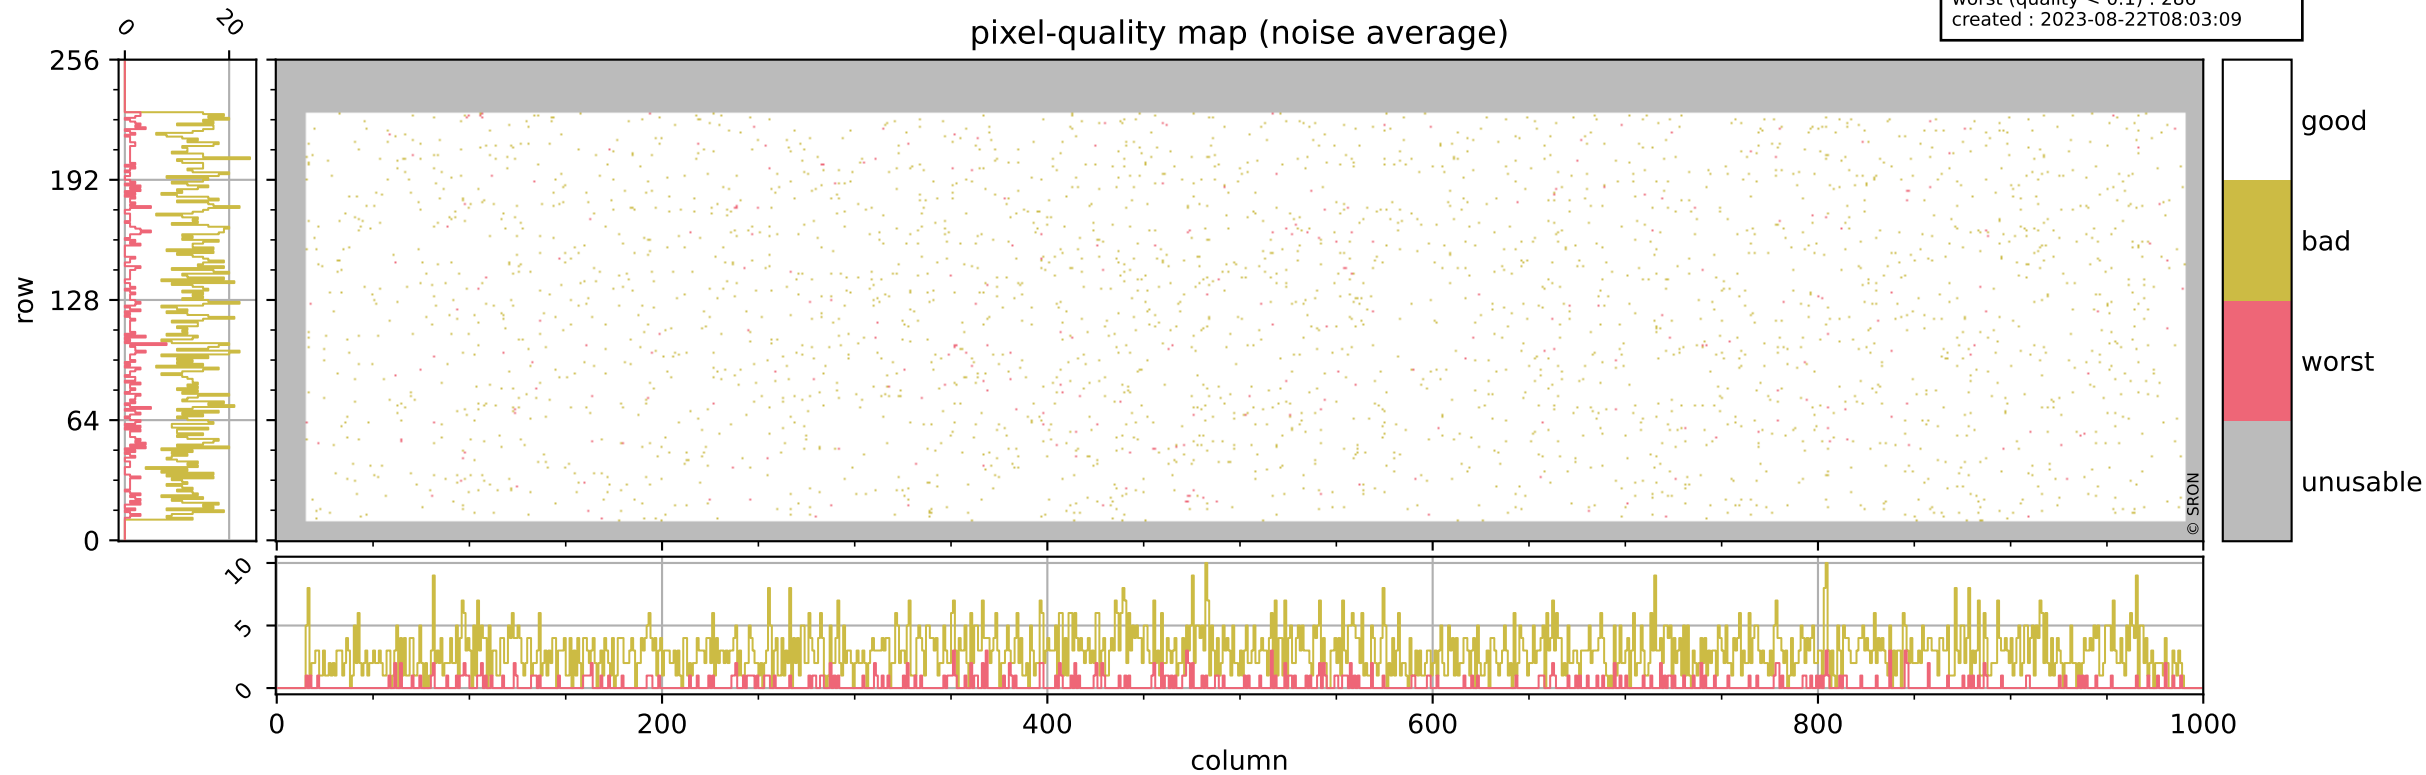

Tropomi SWIR pixel quality (official)

orbits : 19 in [11197, 11242]
coverage : 2019-12-11 / 2019-12-14
bad (quality < 0.8) : 289
worst (quality < 0.1) : 116
created : 2023-08-22T08:03:09

Tropomi SWIR pixel quality (official)

orbits : 19 in [11197, 11242]
coverage : 2019-12-11 / 2019-12-14
bad (quality < 0.8) : 2895
worst (quality < 0.1) : 286
created : 2023-08-22T08:03:09

pixel-quality map (noise average)

Tropomi SWIR pixel quality (official)

orbits : 19 in [11197, 11242]
coverage : 2019-12-11 / 2019-12-14
to good : 359
good to bad : 1101
to worst : 157
created : 2023-08-22T08:03:10

total quality compared with SWIR pixel-quality CKD

Tropomi SWIR pixel quality (official)

orbits : 19 in [11197, 11242]
coverage : 2019-12-11 / 2019-12-14
created : 2023-08-22T08:03:10

Histograms of pixel-quality

Tropomi SWIR pixel quality (official) ground-tracks of Sentinel-5P

orbits : 19 in [11197, 11242]
coverage : 2019-12-11 / 2019-12-14
created : 2023-08-22T08:03:10