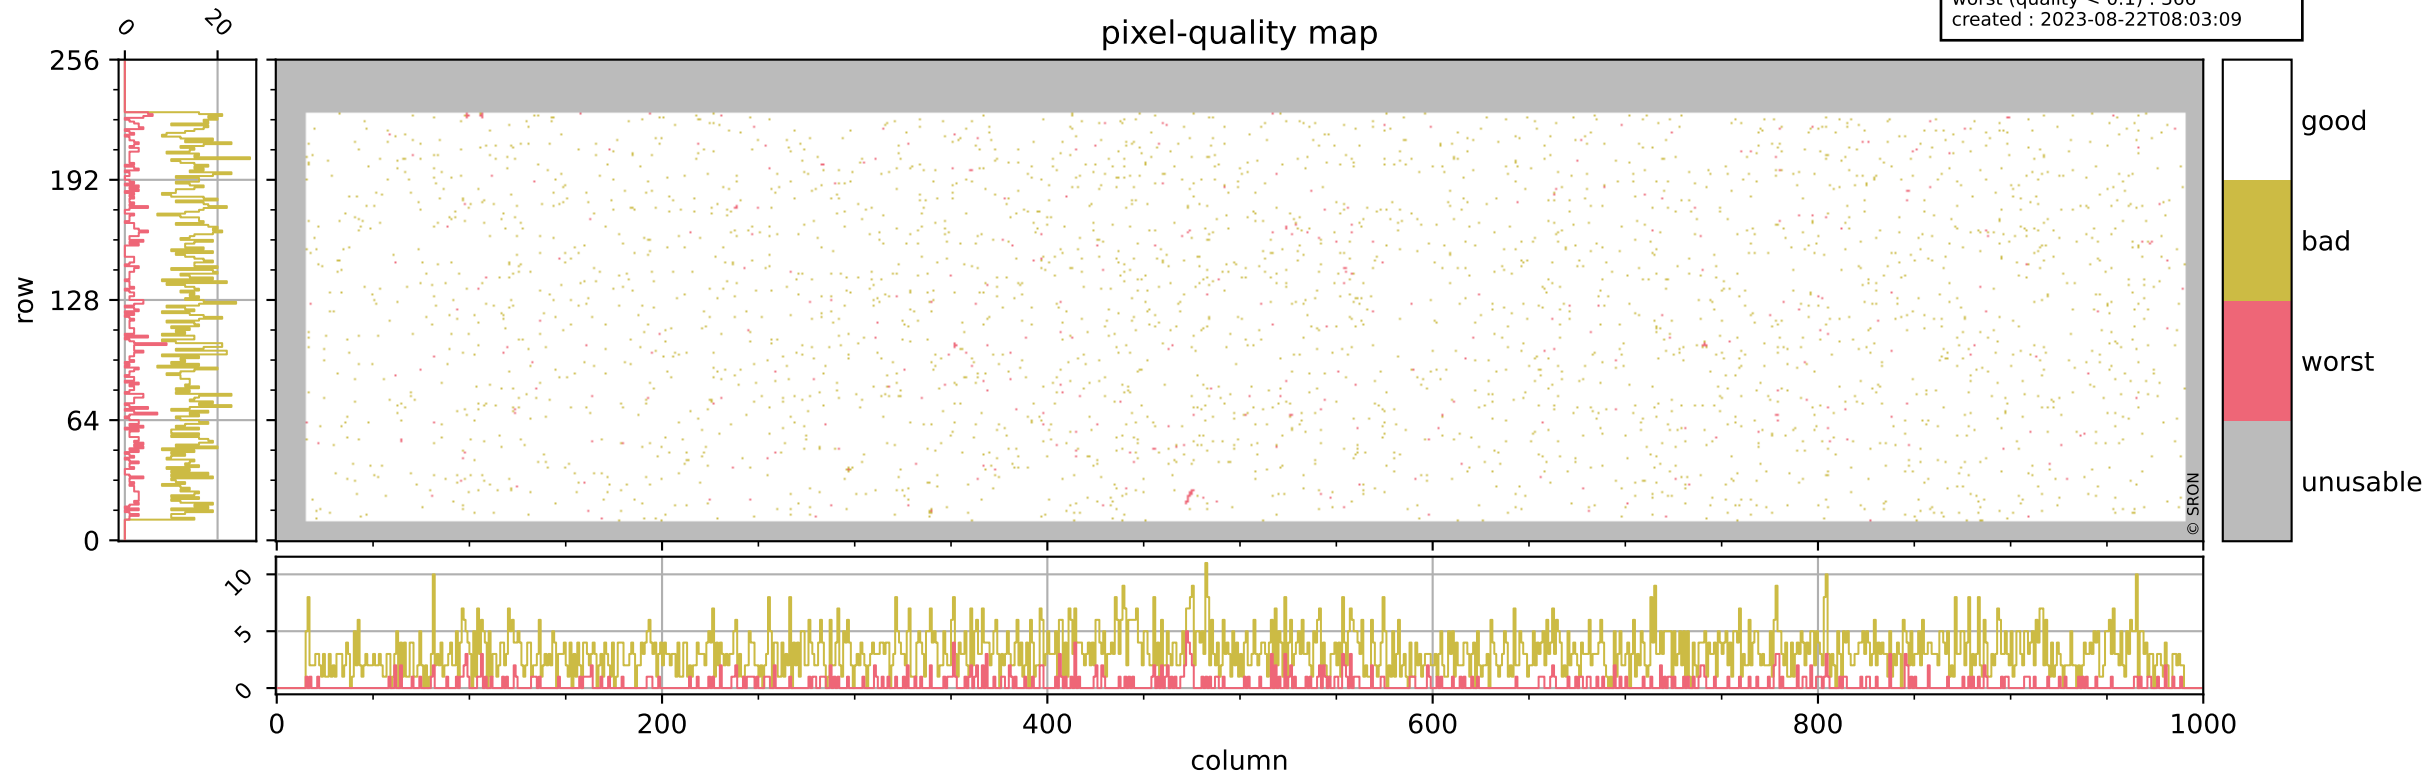

Tropomi SWIR pixel quality (official)

orbits : 19 in [11197, 11242]
coverage : 2019-12-11 / 2019-12-14
bad (quality < 0.8) : 3151
worst (quality < 0.1) : 366
created : 2023-08-22T08:03:09

pixel-quality map

Tropomi SWIR pixel quality (official)

orbits : 19 in [11197, 11242]
coverage : 2019-12-11 / 2019-12-14
bad (quality < 0.8) : 289
worst (quality < 0.1) : 116
created : 2023-08-22T08:03:09

Tropomi SWIR pixel quality (official)

orbits : 19 in [11197, 11242]
coverage : 2019-12-11 / 2019-12-14
bad (quality < 0.8) : 2895
worst (quality < 0.1) : 286
created : 2023-08-22T08:03:09

pixel-quality map (noise average)

Tropomi SWIR pixel quality (official)

orbits : 19 in [11197, 11242]
coverage : 2019-12-11 / 2019-12-14
created : 2023-08-22T08:03:10

Histograms of pixel-quality

Tropomi SWIR pixel quality (official) ground-tracks of Sentinel-5P

orbits : 19 in [11197, 11242]
coverage : 2019-12-11 / 2019-12-14
created : 2023-08-22T08:03:10