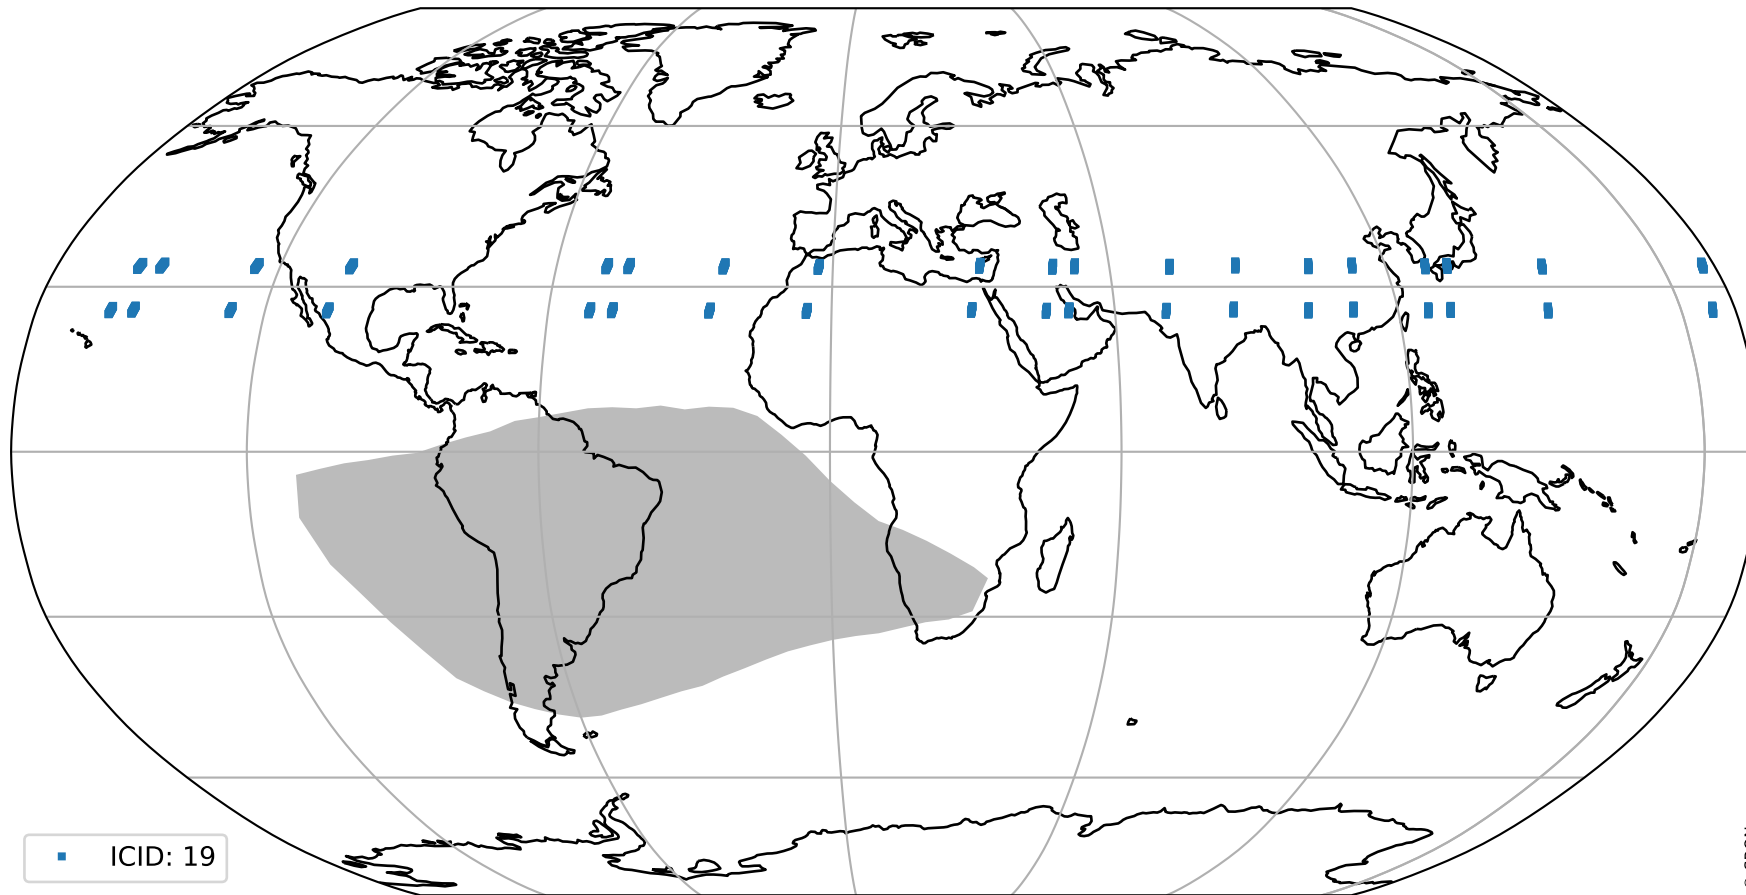

orbits : 19 in [11197, 11242]
coverage : 2019-12-11 / 2019-12-14
bad (quality < 0.8) : 2895
worst (quality < 0.1) : 286
created : 2023-08-22T08:03:09

pixel-quality map (noise average)

Tropomi SWIR pixel quality (official)

orbits : 19 in [11197, 11242]
coverage : 2019-12-11 / 2019-12-14
to good : 359
good to bad : 1101
to worst : 157
created : 2023-08-22T08:03:10

total quality compared with SWIR pixel-quality CKD

Tropomi SWIR pixel quality (official)

orbits : 19 in [11197, 11242]
coverage : 2019-12-11 / 2019-12-14
created : 2023-08-22T08:03:10

Histograms of pixel-quality

Tropomi SWIR pixel quality (official) ground-tracks of Sentinel-5P

orbits : 19 in [11197, 11242]
coverage : 2019-12-11 / 2019-12-14
created : 2023-08-22T08:03:10

Tropomi SWIR pixel quality (official)

orbits : [2827, 11242]
coverage : 2018-04-30 / 2019-12-14
created : 2023-08-22T08:03:11

trend of pixel quality & temperatures