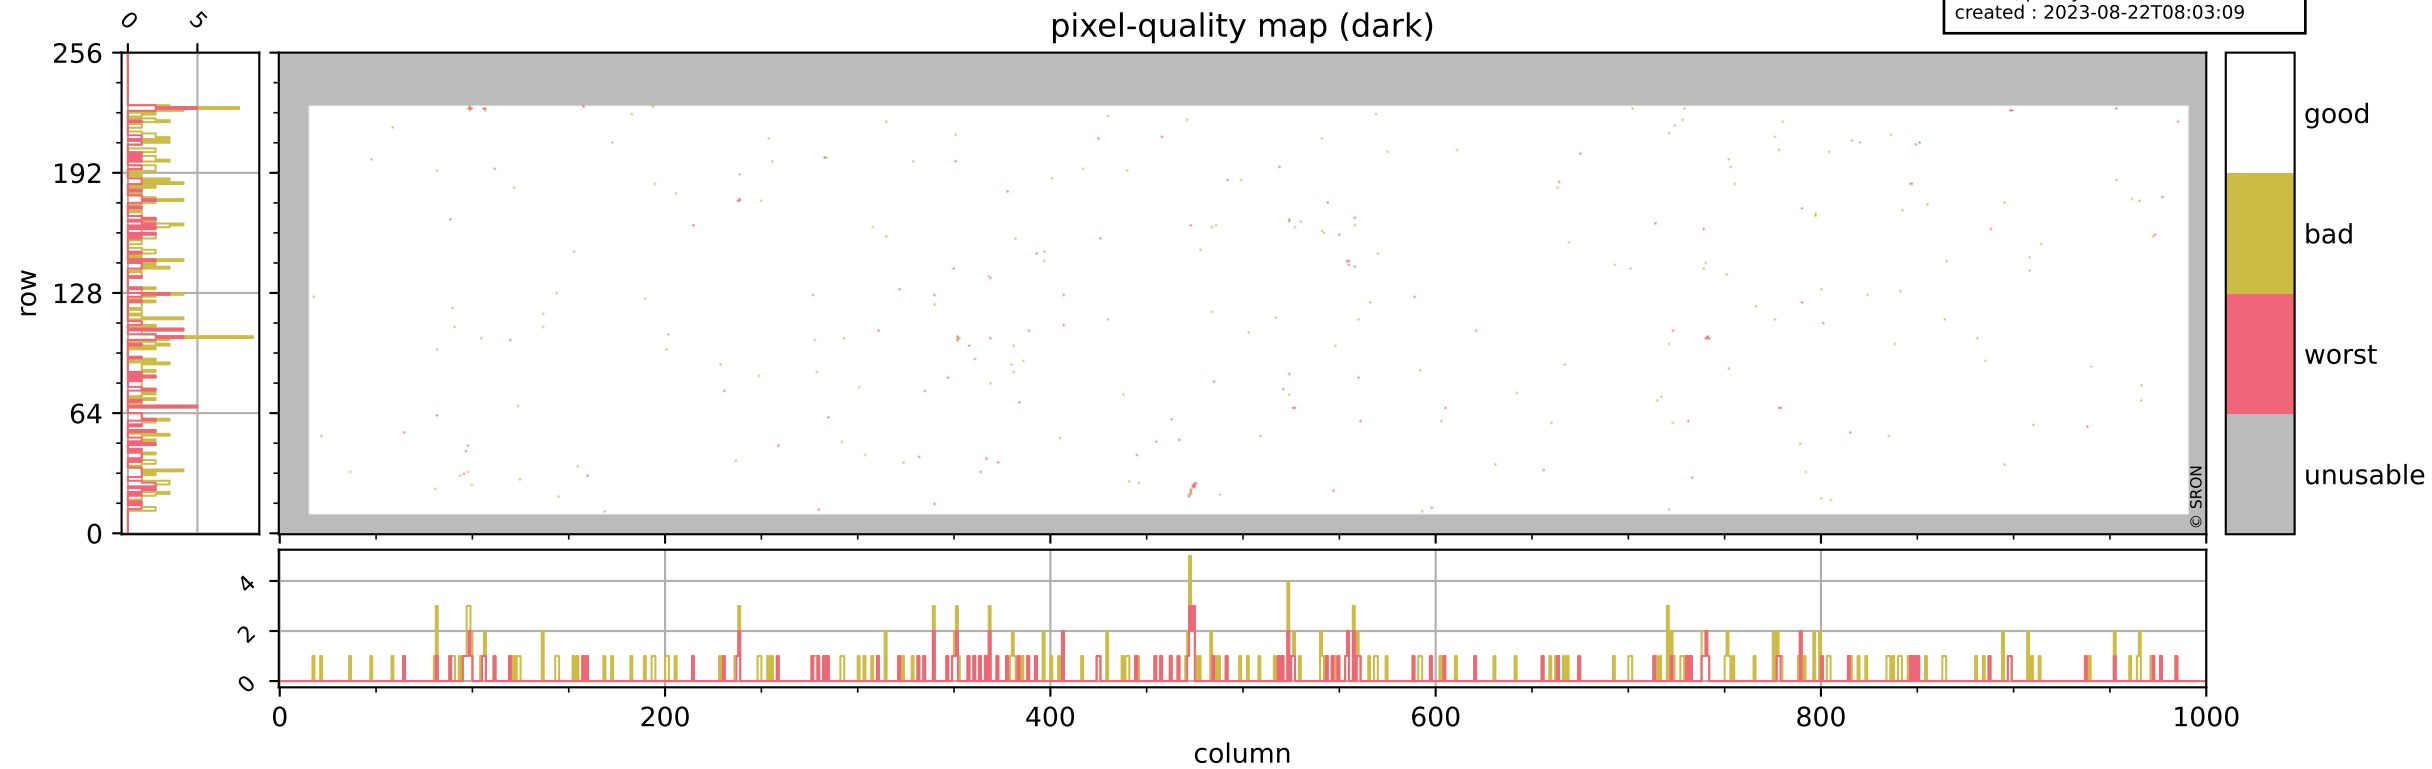

Tropomi SWIR pixel quality (official)

orbits : 19 in [11197, 11242]
coverage : 2019-12-11 / 2019-12-14
bad (quality < 0.8) : 3151
worst (quality < 0.1) : 366
created : 2023-08-22T08:03:09

pixel-quality map

Tropomi SWIR pixel quality (official)

orbits : 19 in [11197, 11242]
coverage : 2019-12-11 / 2019-12-14
bad (quality < 0.8) : 289
worst (quality < 0.1) : 116
created : 2023-08-22T08:03:09

Tropomi SWIR pixel quality (official)

orbits : 19 in [11197, 11242]
coverage : 2019-12-11 / 2019-12-14
bad (quality < 0.8) : 2895
worst (quality < 0.1) : 286
created : 2023-08-22T08:03:09

pixel-quality map (noise average)

Tropomi SWIR pixel quality (official)

orbits : 19 in [11197, 11242]
coverage : 2019-12-11 / 2019-12-14
created : 2023-08-22T08:03:10

Histograms of pixel-quality

Tropomi SWIR pixel quality (official) ground-tracks of Sentinel-5P

orbits : 19 in [11197, 11242]
coverage : 2019-12-11 / 2019-12-14
created : 2023-08-22T08:03:10