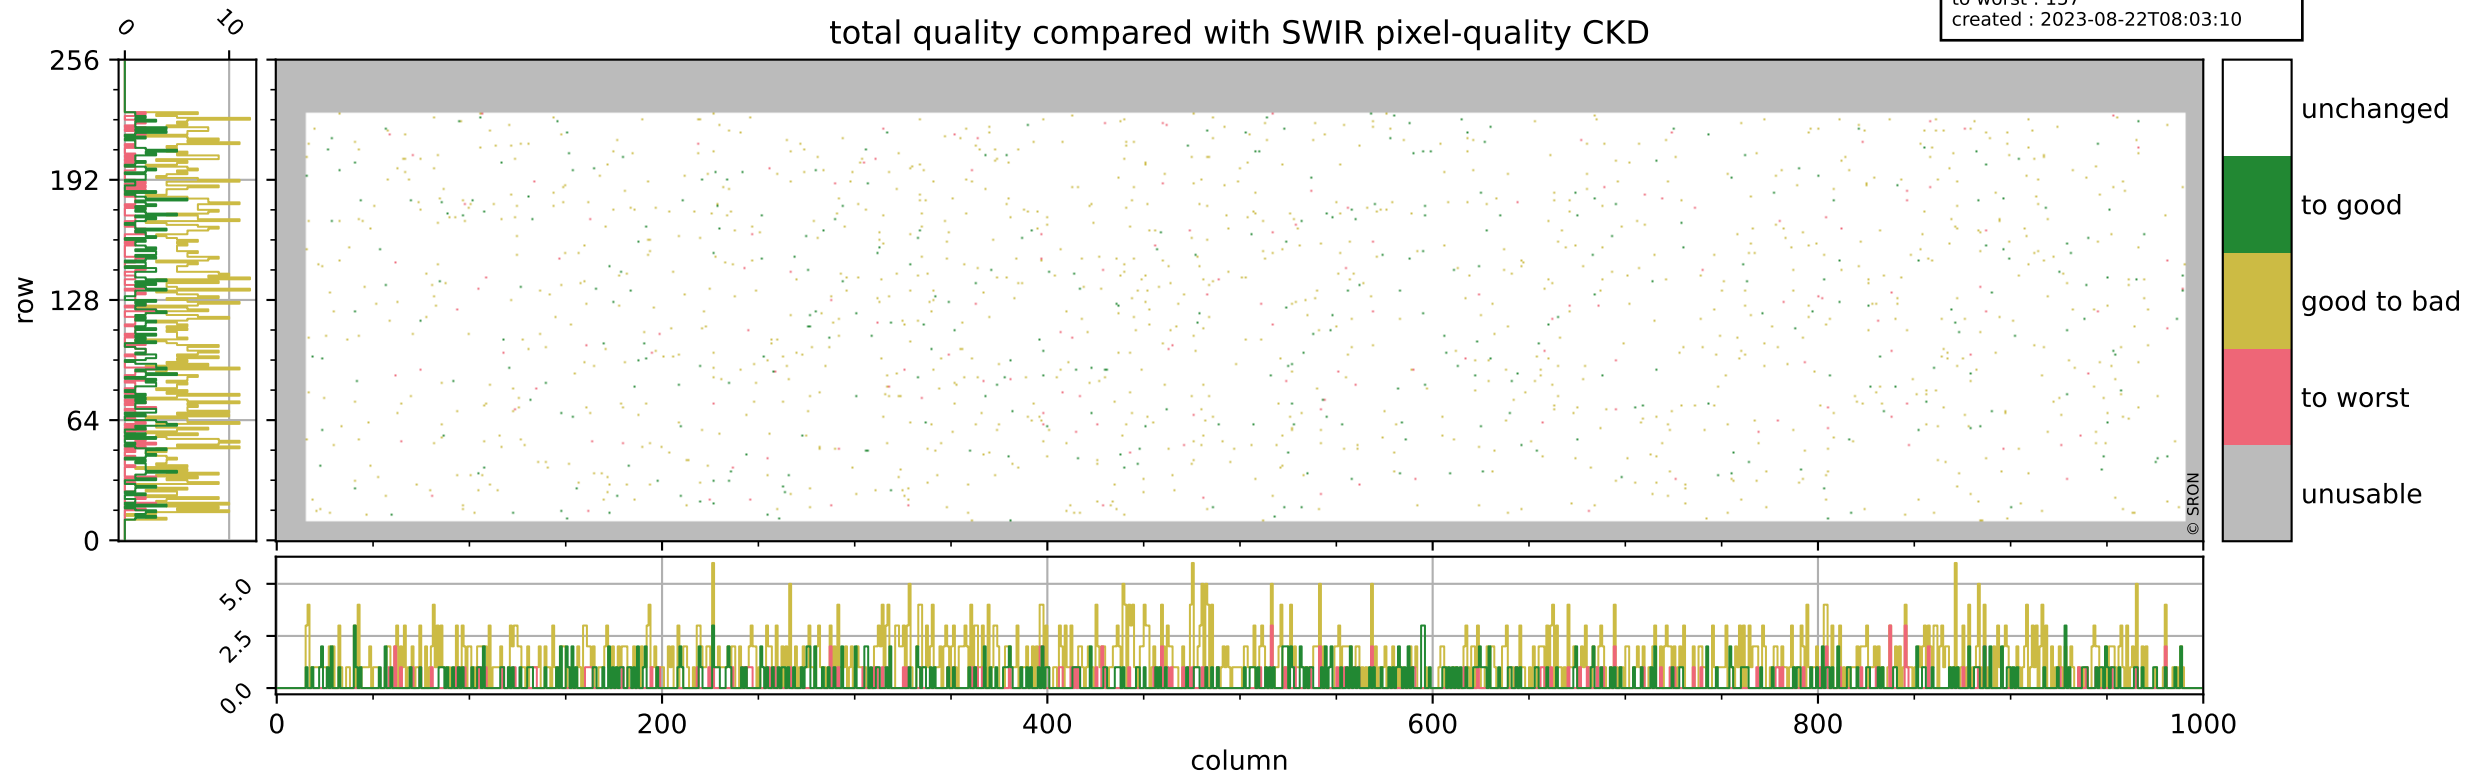

Tropomi SWIR pixel quality (official)

orbits : 19 in [11197, 11242]
coverage : 2019-12-11 / 2019-12-14
bad (quality < 0.8) : 289
worst (quality < 0.1) : 116
created : 2023-08-22T08:03:09

Tropomi SWIR pixel quality (official)

orbits : 19 in [11197, 11242]
coverage : 2019-12-11 / 2019-12-14
bad (quality < 0.8) : 2895
worst (quality < 0.1) : 286
created : 2023-08-22T08:03:09

pixel-quality map (noise average)

Tropomi SWIR pixel quality (official)

orbits : 19 in [11197, 11242]
coverage : 2019-12-11 / 2019-12-14
to good : 359
good to bad : 1101
to worst : 157
created : 2023-08-22T08:03:10

total quality compared with SWIR pixel-quality CKD

Tropomi SWIR pixel quality (official)

orbits : 19 in [11197, 11242]
coverage : 2019-12-11 / 2019-12-14
created : 2023-08-22T08:03:10

Histograms of pixel-quality

Tropomi SWIR pixel quality (official) ground-tracks of Sentinel-5P

orbits : 19 in [11197, 11242]
coverage : 2019-12-11 / 2019-12-14
created : 2023-08-22T08:03:10