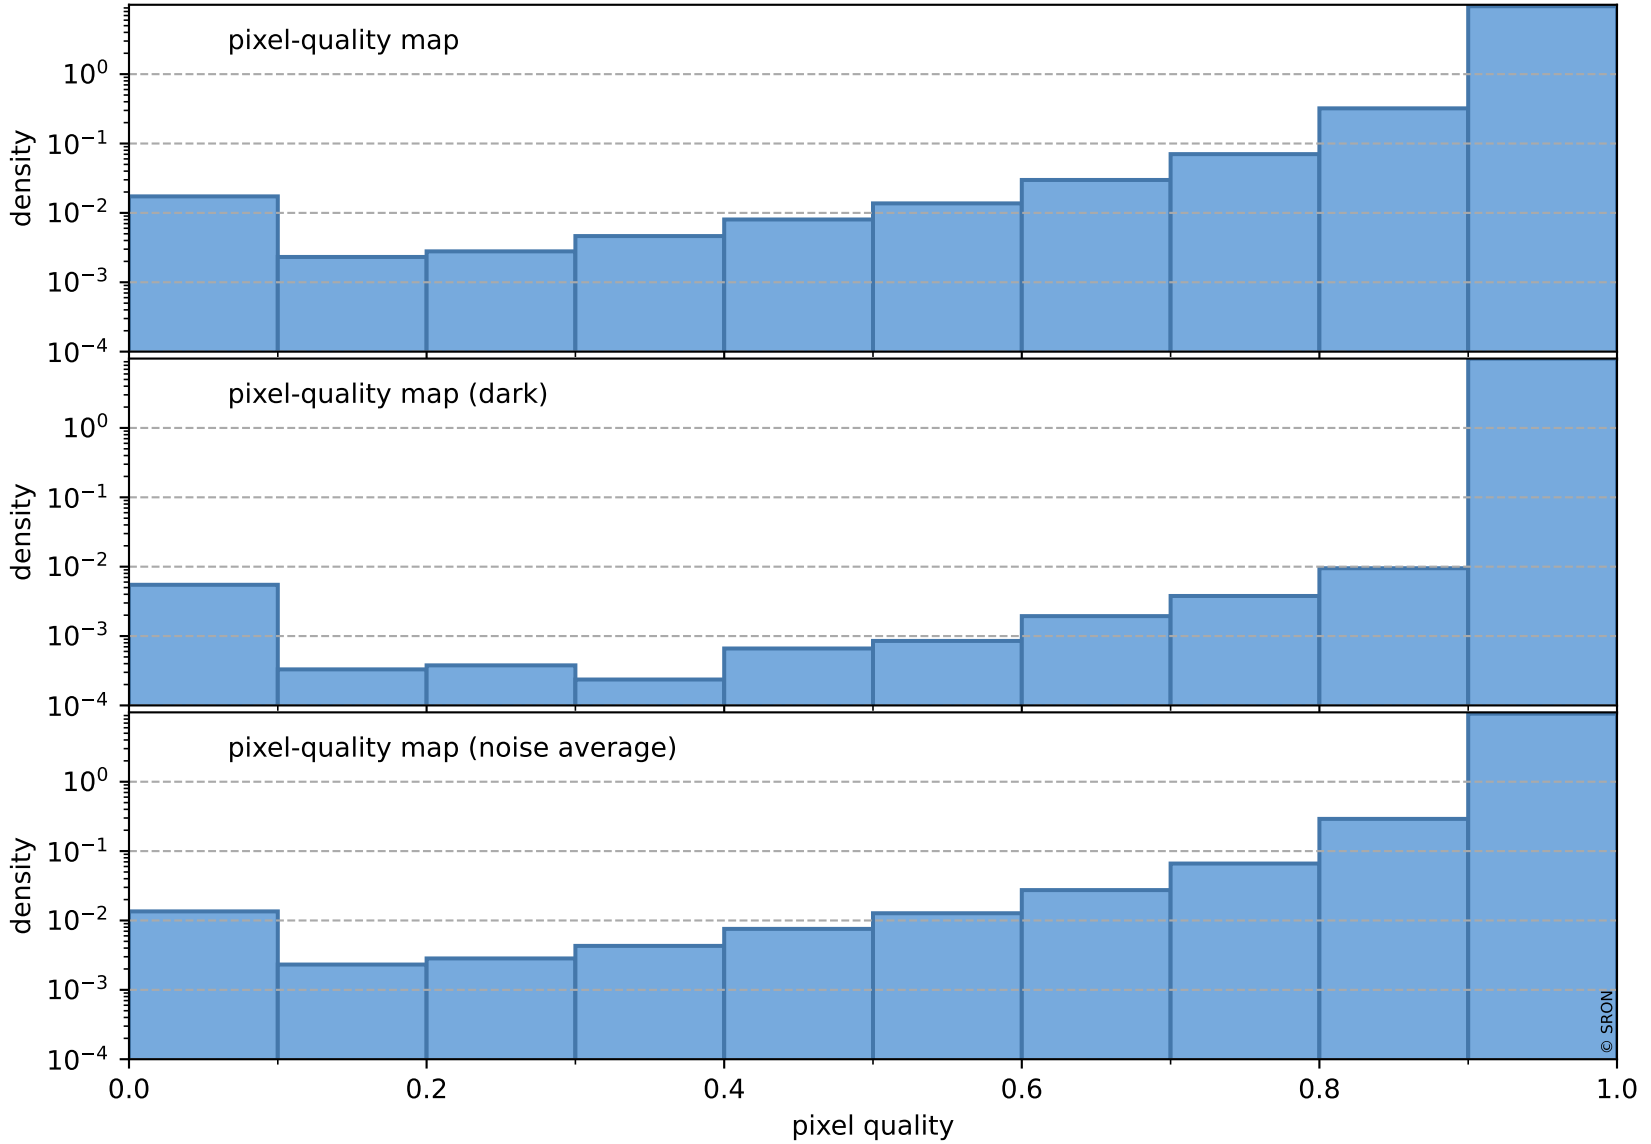

orbits : 19 in [11197, 11242]
coverage : 2019-12-11 / 2019-12-14
to good : 359
good to bad : 1101
to worst : 157
created : 2023-08-22T08:03:10

total quality compared with SWIR pixel-quality CKD

Tropomi SWIR pixel quality (official)

orbits : 19 in [11197, 11242]
coverage : 2019-12-11 / 2019-12-14
created : 2023-08-22T08:03:10

Histograms of pixel-quality

Tropomi SWIR pixel quality (official) ground-tracks of Sentinel-5P

orbits : 19 in [11197, 11242]
coverage : 2019-12-11 / 2019-12-14
created : 2023-08-22T08:03:10

Tropomi SWIR pixel quality (official)

orbits : [2827, 11242]
coverage : 2018-04-30 / 2019-12-14
created : 2023-08-22T08:03:11

trend of pixel quality & temperatures