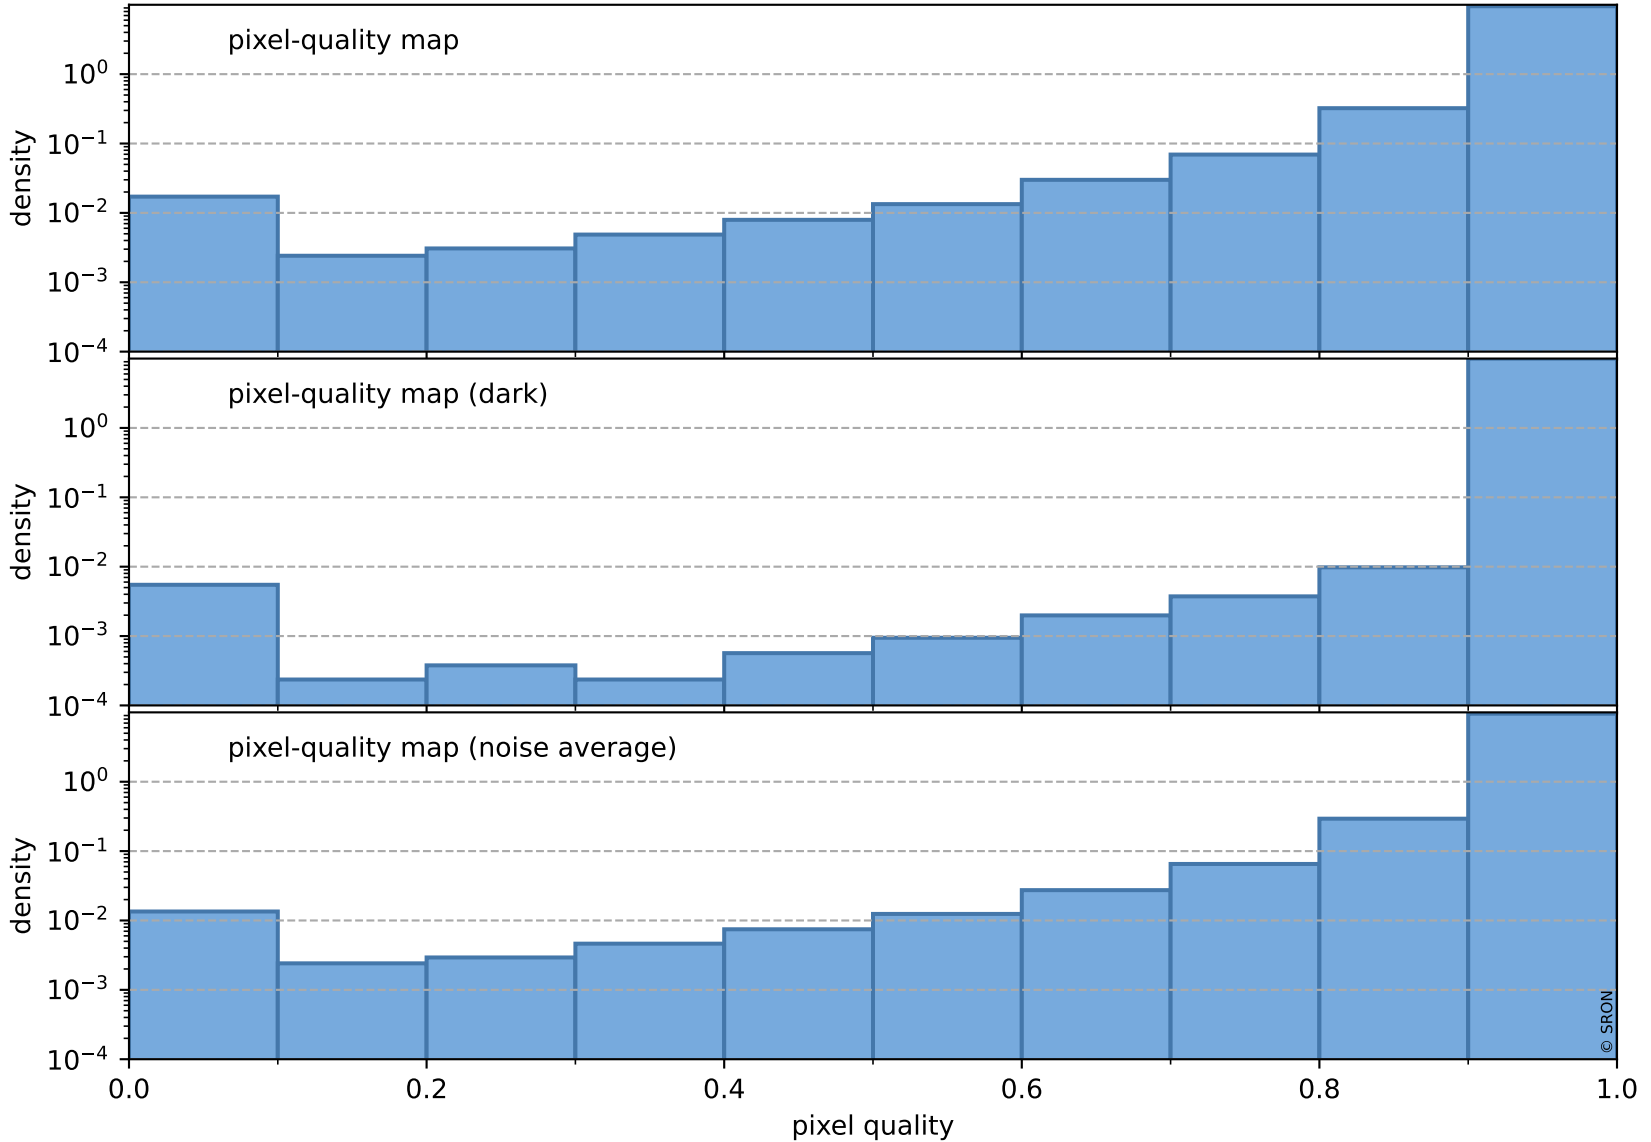

orbits : 19 in [11227, 11272]
coverage : 2019-12-13 / 2019-12-16
to good : 359
good to bad : 1084
to worst : 154
created : 2023-08-22T08:03:14

total quality compared with SWIR pixel-quality CKD

Tropomi SWIR pixel quality (official)

orbits : 19 in [11227, 11272]
coverage : 2019-12-13 / 2019-12-16
created : 2023-08-22T08:03:14

Histograms of pixel-quality

Tropomi SWIR pixel quality (official) ground-tracks of Sentinel-5P

orbits : 19 in [11227, 11272]
coverage : 2019-12-13 / 2019-12-16
created : 2023-08-22T08:03:15

Tropomi SWIR pixel quality (official)

orbits : [2827, 11272]
coverage : 2018-04-30 / 2019-12-16
created : 2023-08-22T08:03:15

trend of pixel quality & temperatures