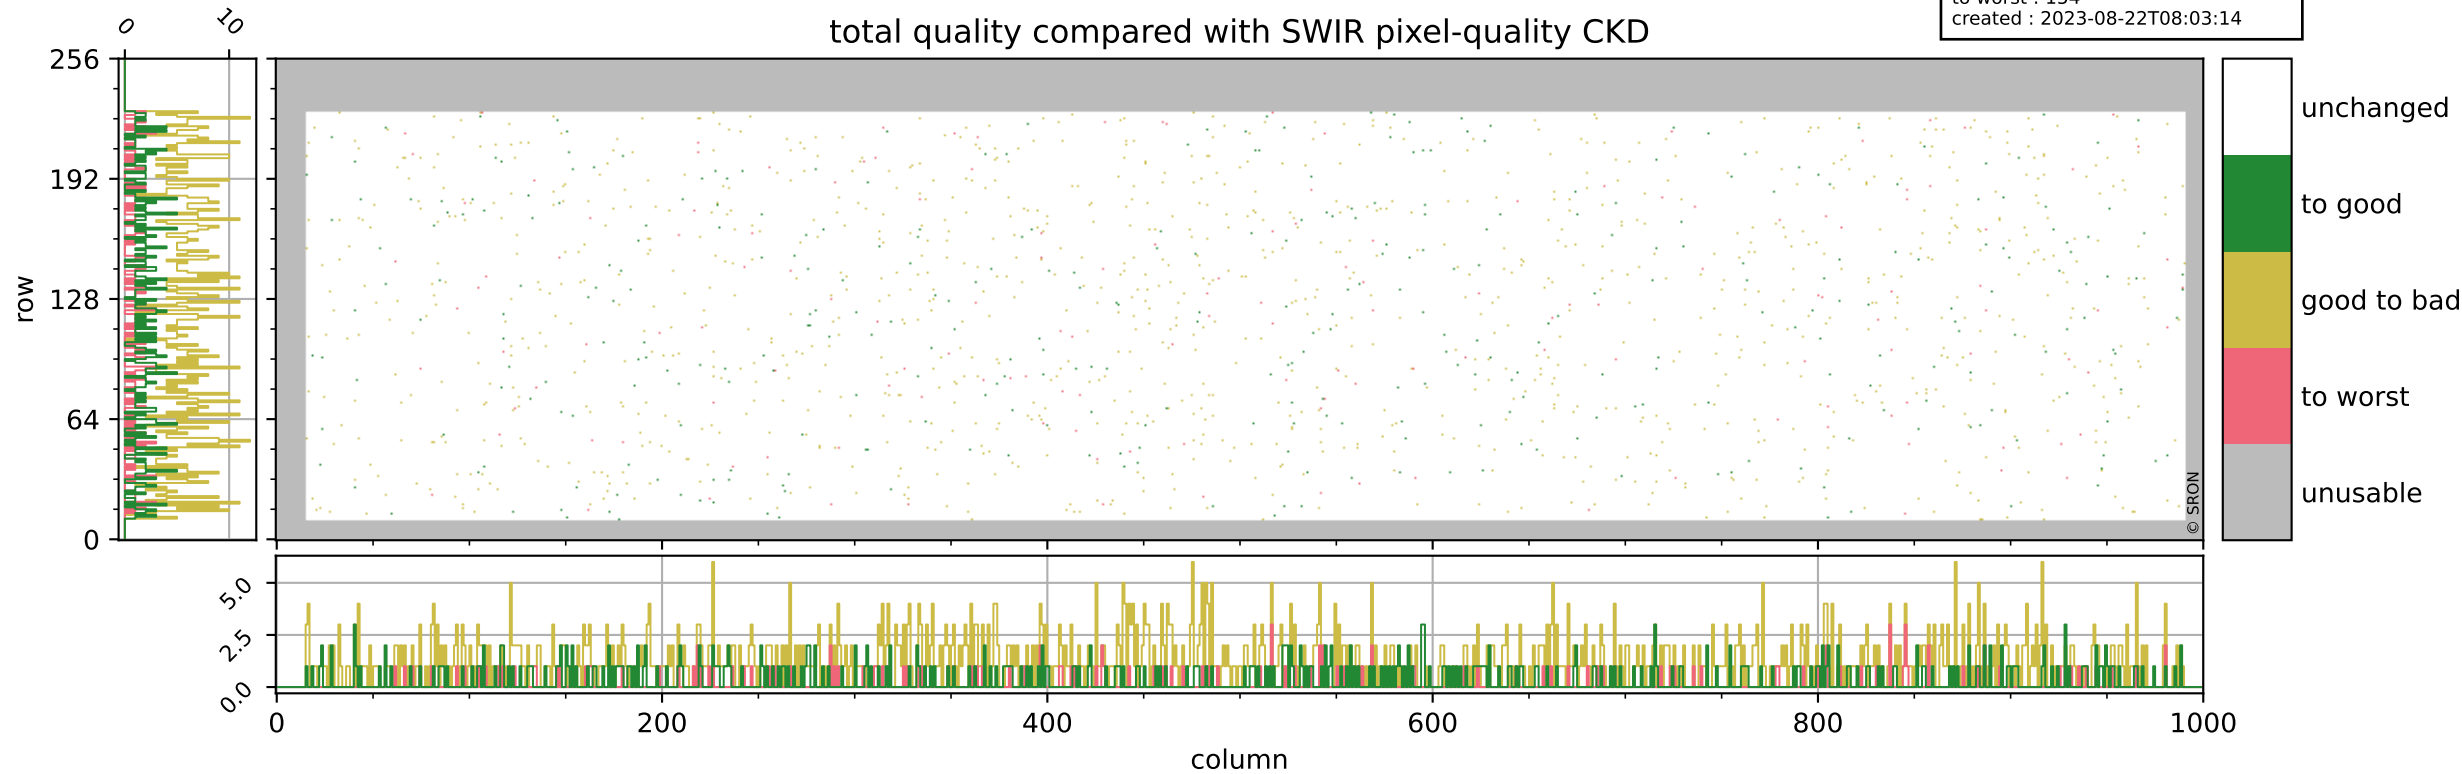

orbits : 19 in [11227, 11272]
coverage : 2019-12-13 / 2019-12-16
bad (quality < 0.8) : 287
worst (quality < 0.1) : 116
created : 2023-08-22T08:03:14

pixel-quality map (dark)

Tropomi SWIR pixel quality (official)

orbits : 19 in [11227, 11272]
coverage : 2019-12-13 / 2019-12-16
bad (quality < 0.8) : 2877
worst (quality < 0.1) : 285
created : 2023-08-22T08:03:14

pixel-quality map (noise average)

Tropomi SWIR pixel quality (official)

orbits : 19 in [11227, 11272]
coverage : 2019-12-13 / 2019-12-16
to good : 359
good to bad : 1084
to worst : 154
created : 2023-08-22T08:03:14

total quality compared with SWIR pixel-quality CKD

Tropomi SWIR pixel quality (official)

orbits : 19 in [11227, 11272]
coverage : 2019-12-13 / 2019-12-16
created : 2023-08-22T08:03:14

Histograms of pixel-quality

Tropomi SWIR pixel quality (official) ground-tracks of Sentinel-5P

orbits : 19 in [11227, 11272]
coverage : 2019-12-13 / 2019-12-16
created : 2023-08-22T08:03:15