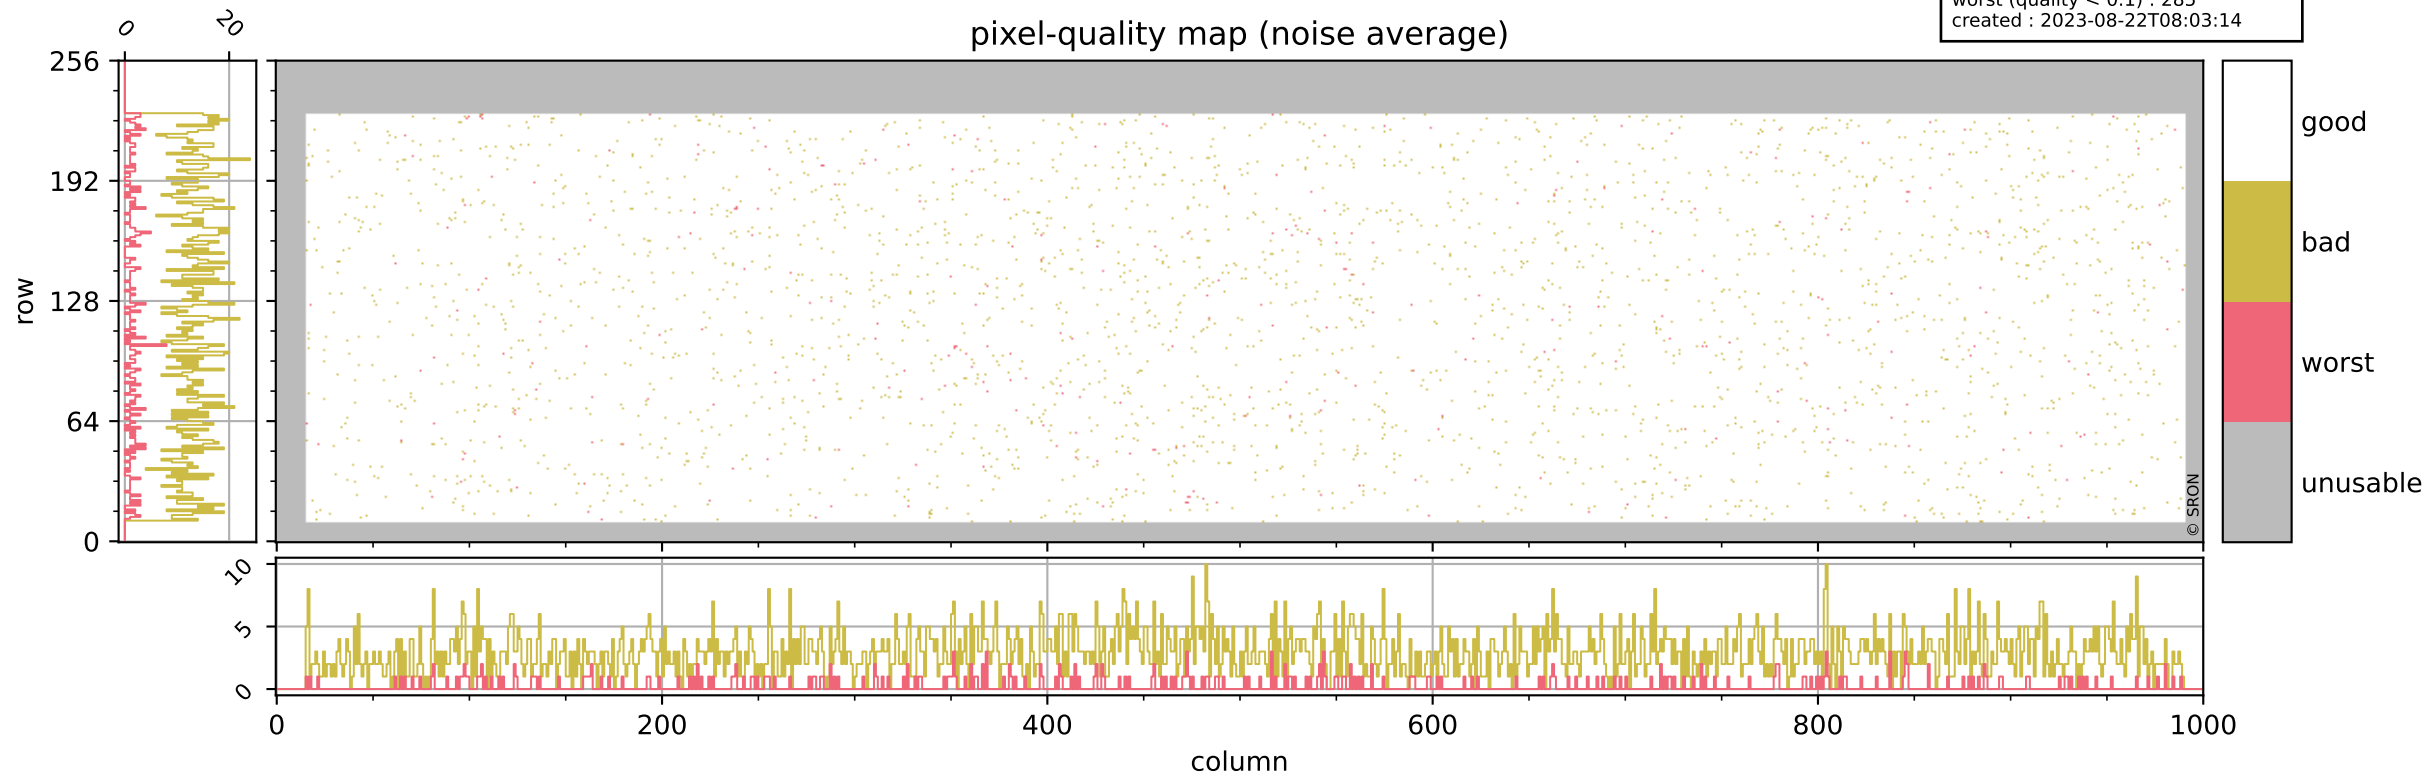

orbits : 19 in [11227, 11272]
coverage : 2019-12-13 / 2019-12-16
bad (quality < 0.8) : 287
worst (quality < 0.1) : 116
created : 2023-08-22T08:03:14

pixel-quality map (dark)

Tropomi SWIR pixel quality (official)

orbits : 19 in [11227, 11272]
coverage : 2019-12-13 / 2019-12-16
bad (quality < 0.8) : 2877
worst (quality < 0.1) : 285
created : 2023-08-22T08:03:14

pixel-quality map (noise average)

Tropomi SWIR pixel quality (official)

orbits : 19 in [11227, 11272]
coverage : 2019-12-13 / 2019-12-16
to good : 359
good to bad : 1084
to worst : 154
created : 2023-08-22T08:03:14

total quality compared with SWIR pixel-quality CKD

Tropomi SWIR pixel quality (official)

orbits : 19 in [11227, 11272]
coverage : 2019-12-13 / 2019-12-16
created : 2023-08-22T08:03:14

Histograms of pixel-quality

Tropomi SWIR pixel quality (official) ground-tracks of Sentinel-5P

orbits : 19 in [11227, 11272]
coverage : 2019-12-13 / 2019-12-16
created : 2023-08-22T08:03:15