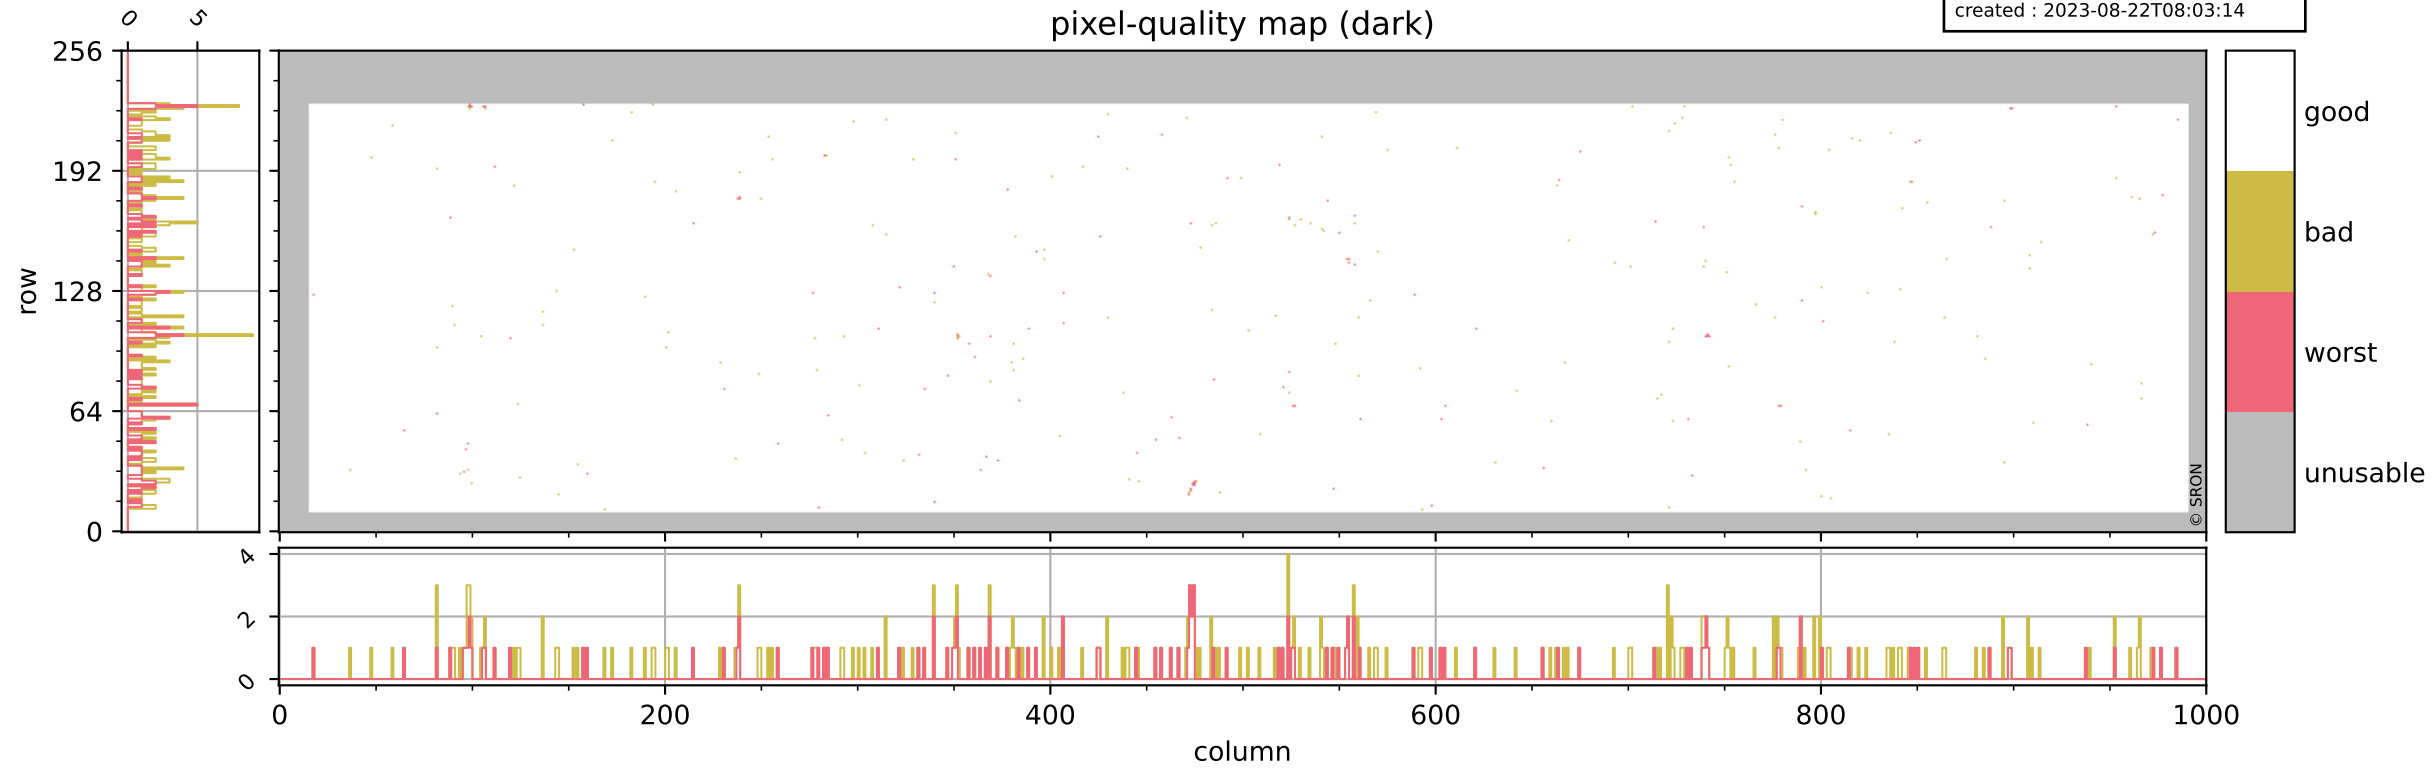

Tropomi SWIR pixel quality (official)

orbits : 19 in [11227, 11272]
coverage : 2019-12-13 / 2019-12-16
bad (quality < 0.8) : 3133
worst (quality < 0.1) : 363
created : 2023-08-22T08:03:13

Tropomi SWIR pixel quality (official)

orbits : 19 in [11227, 11272]
coverage : 2019-12-13 / 2019-12-16
bad (quality < 0.8) : 287
worst (quality < 0.1) : 116
created : 2023-08-22T08:03:14

pixel-quality map (dark)

Tropomi SWIR pixel quality (official)

orbits : 19 in [11227, 11272]
coverage : 2019-12-13 / 2019-12-16
bad (quality < 0.8) : 2877
worst (quality < 0.1) : 285
created : 2023-08-22T08:03:14

pixel-quality map (noise average)

Tropomi SWIR pixel quality (official)

orbits : 19 in [11227, 11272]
coverage : 2019-12-13 / 2019-12-16
created : 2023-08-22T08:03:14

Histograms of pixel-quality

Tropomi SWIR pixel quality (official) ground-tracks of Sentinel-5P

orbits : 19 in [11227, 11272]
coverage : 2019-12-13 / 2019-12-16
created : 2023-08-22T08:03:15