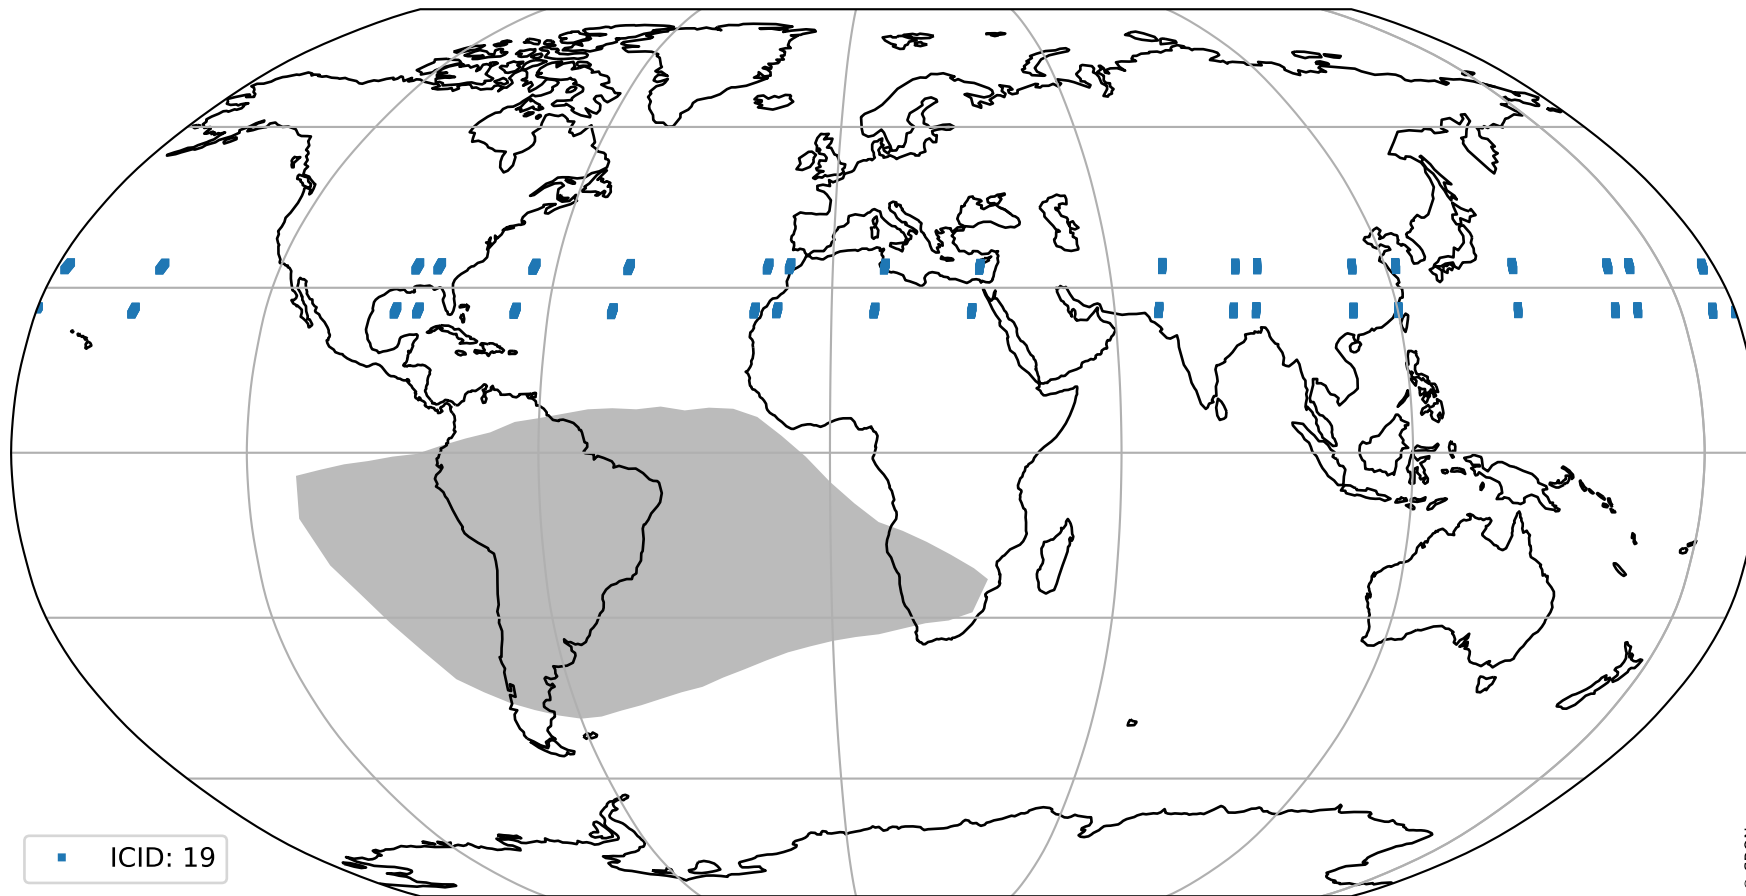

orbits : 19 in [11227, 11272]
coverage : 2019-12-13 / 2019-12-16
bad (quality < 0.8) : 2877
worst (quality < 0.1) : 285
created : 2023-08-22T08:03:14

pixel-quality map (noise average)

Tropomi SWIR pixel quality (official)

orbits : 19 in [11227, 11272]
coverage : 2019-12-13 / 2019-12-16
to good : 359
good to bad : 1084
to worst : 154
created : 2023-08-22T08:03:14

total quality compared with SWIR pixel-quality CKD

Tropomi SWIR pixel quality (official)

orbits : 19 in [11227, 11272]
coverage : 2019-12-13 / 2019-12-16
created : 2023-08-22T08:03:14

Histograms of pixel-quality

Tropomi SWIR pixel quality (official) ground-tracks of Sentinel-5P

orbits : 19 in [11227, 11272]
coverage : 2019-12-13 / 2019-12-16
created : 2023-08-22T08:03:15

Tropomi SWIR pixel quality (official)

orbits : [2827, 11272]
coverage : 2018-04-30 / 2019-12-16
created : 2023-08-22T08:03:15

trend of pixel quality & temperatures