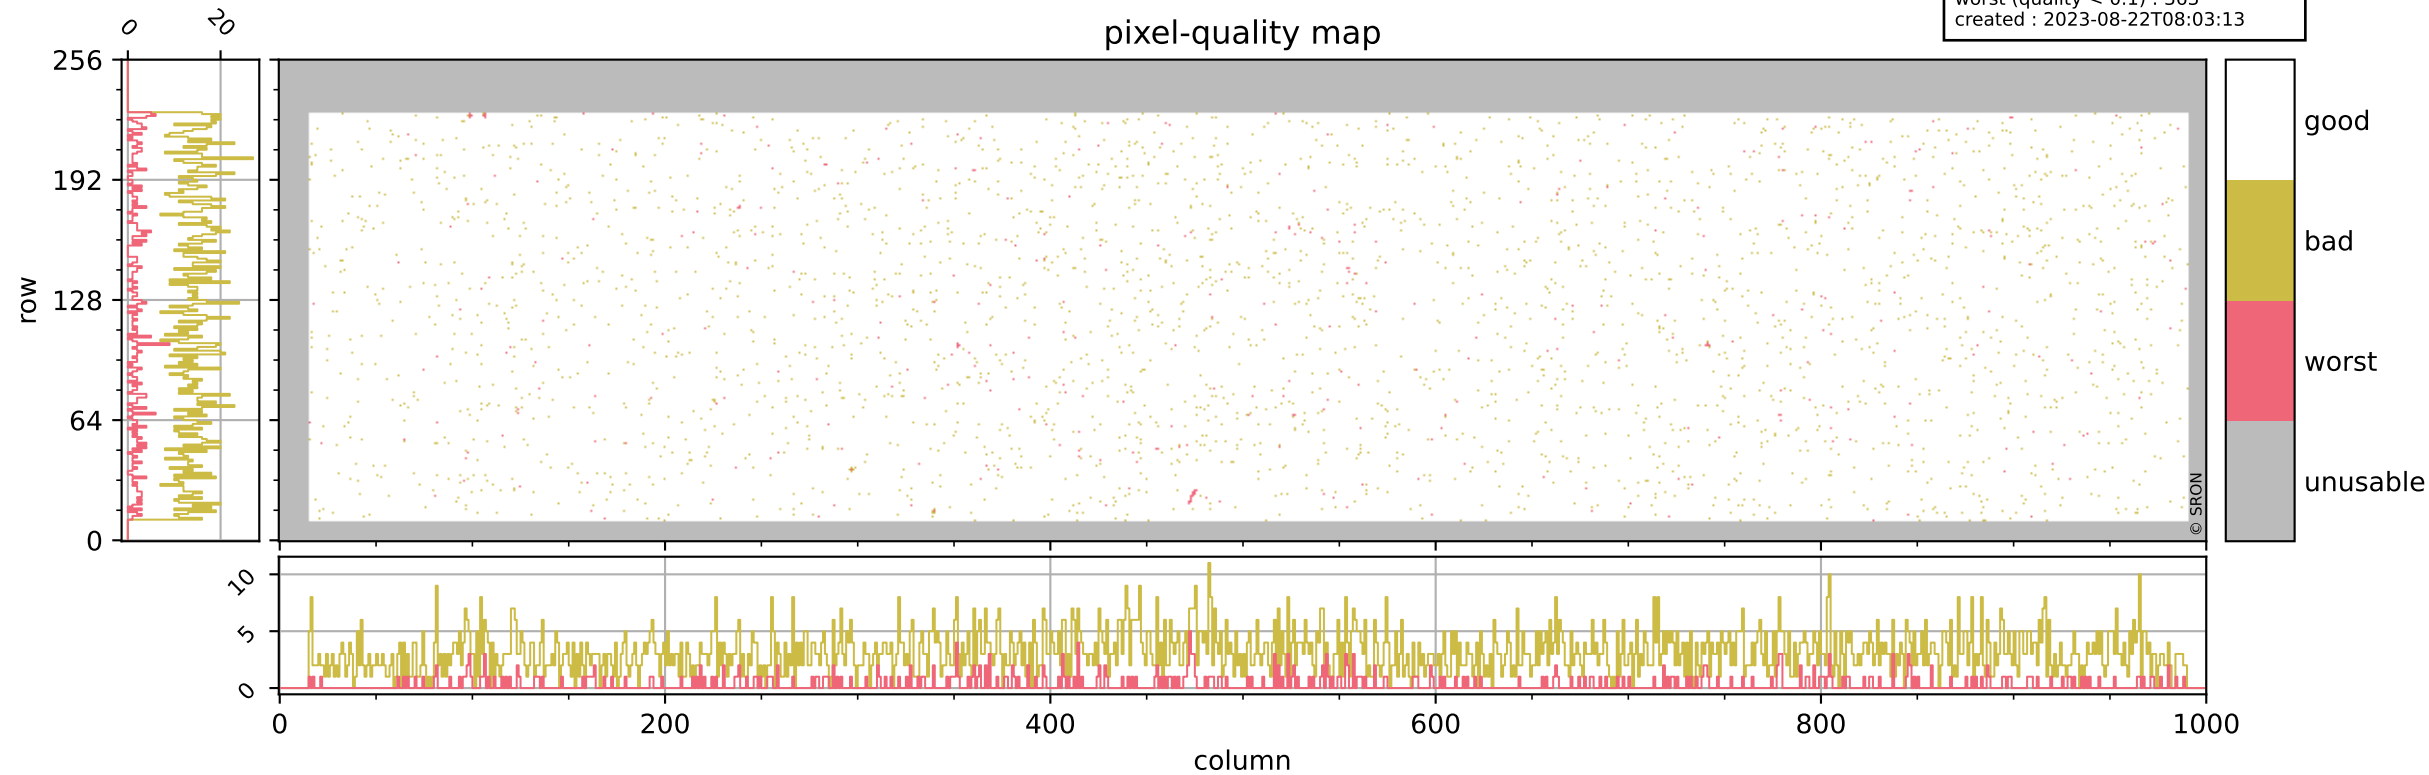

Tropomi SWIR pixel quality (official)

orbits : 19 in [11227, 11272]
coverage : 2019-12-13 / 2019-12-16
bad (quality < 0.8) : 3133
worst (quality < 0.1) : 363
created : 2023-08-22T08:03:13

Tropomi SWIR pixel quality (official)

orbits : 19 in [11227, 11272]
coverage : 2019-12-13 / 2019-12-16
bad (quality < 0.8) : 287
worst (quality < 0.1) : 116
created : 2023-08-22T08:03:14

pixel-quality map (dark)

Tropomi SWIR pixel quality (official)

orbits : 19 in [11227, 11272]
coverage : 2019-12-13 / 2019-12-16
bad (quality < 0.8) : 2877
worst (quality < 0.1) : 285
created : 2023-08-22T08:03:14

pixel-quality map (noise average)

Tropomi SWIR pixel quality (official)

orbits : 19 in [11227, 11272]
coverage : 2019-12-13 / 2019-12-16
created : 2023-08-22T08:03:14

Histograms of pixel-quality

Tropomi SWIR pixel quality (official) ground-tracks of Sentinel-5P

orbits : 19 in [11227, 11272]
coverage : 2019-12-13 / 2019-12-16
created : 2023-08-22T08:03:15