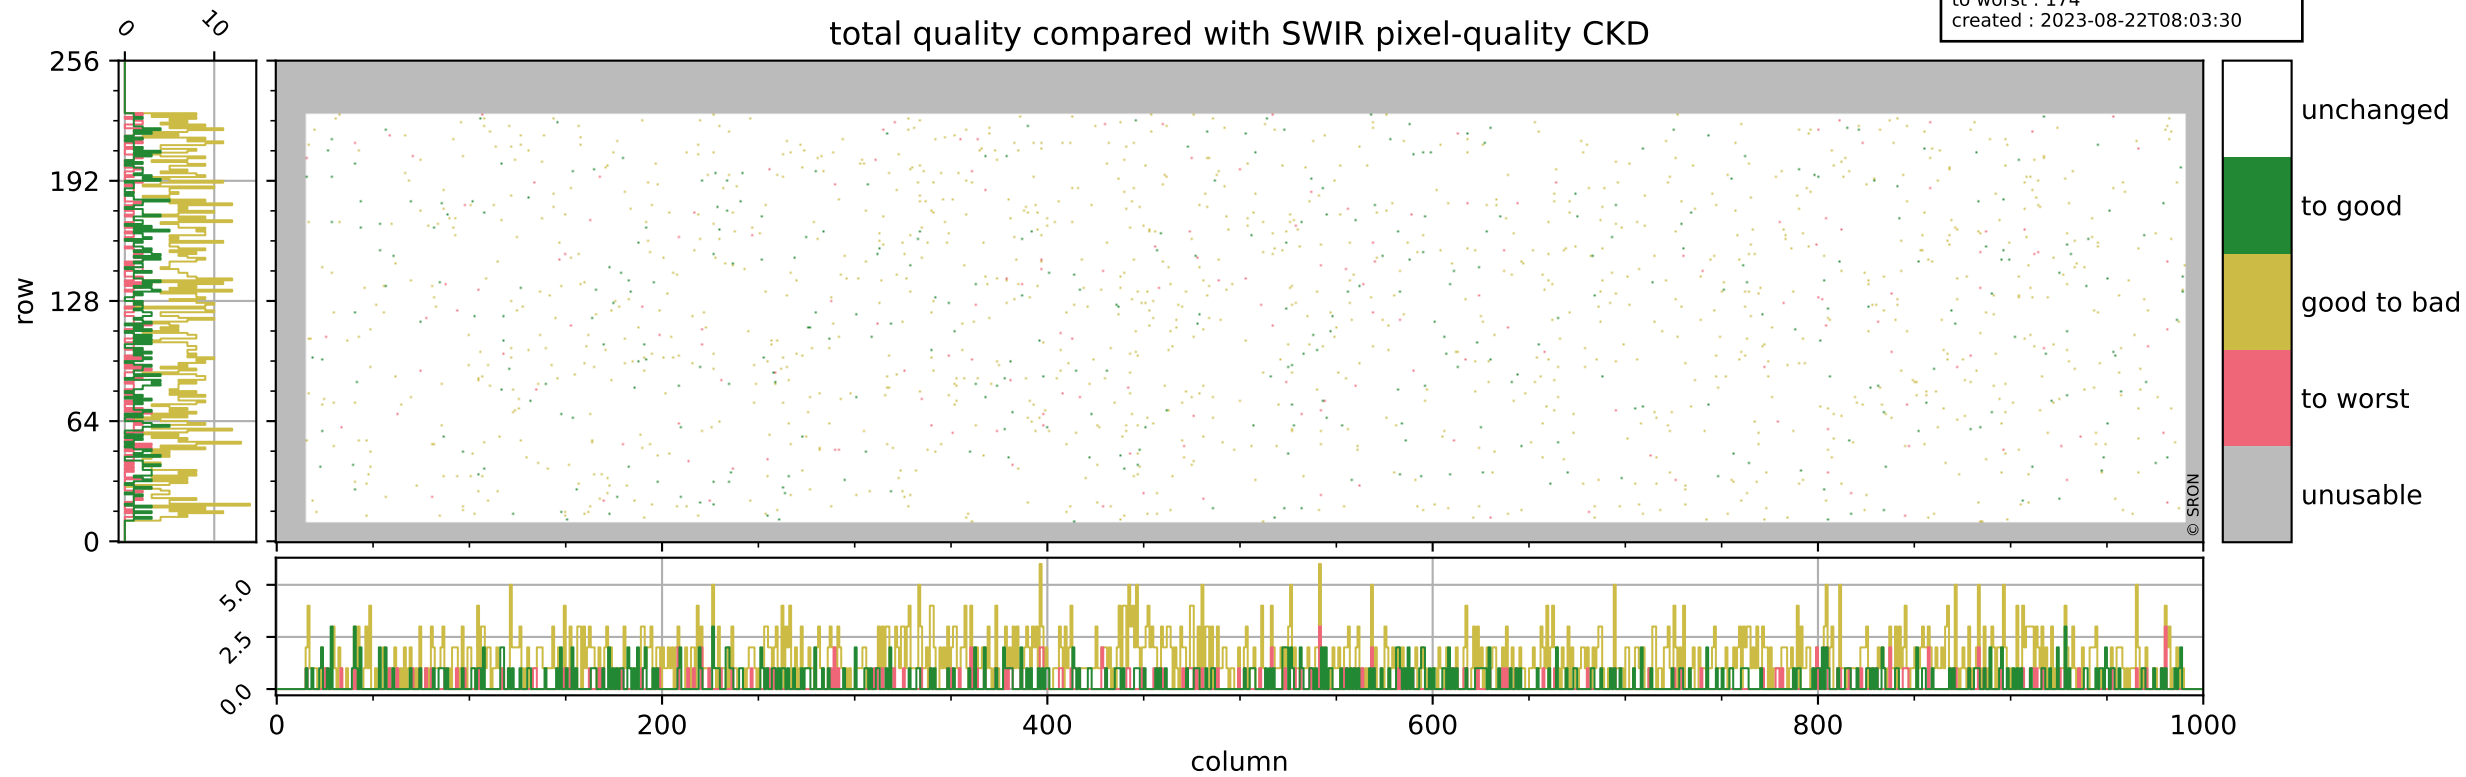

Tropomi SWIR pixel quality (official)

orbits : 20 in [11332, 11377]
coverage : 2019-12-21 / 2019-12-24
bad (quality < 0.8) : 289
worst (quality < 0.1) : 112
created : 2023-08-22T08:03:30

pixel-quality map (dark)

Tropomi SWIR pixel quality (official)

orbits : 20 in [11332, 11377]
coverage : 2019-12-21 / 2019-12-24
bad (quality < 0.8) : 3006
worst (quality < 0.1) : 309
created : 2023-08-22T08:03:30

pixel-quality map (noise average)

Tropomi SWIR pixel quality (official)

orbits : 20 in [11332, 11377]
coverage : 2019-12-21 / 2019-12-24
to good : 355
good to bad : 1177
to worst : 174
created : 2023-08-22T08:03:30

total quality compared with SWIR pixel-quality CKD

Tropomi SWIR pixel quality (official)

orbits : 20 in [11332, 11377]
coverage : 2019-12-21 / 2019-12-24
created : 2023-08-22T08:03:30

Histograms of pixel-quality

Tropomi SWIR pixel quality (official) ground-tracks of Sentinel-5P