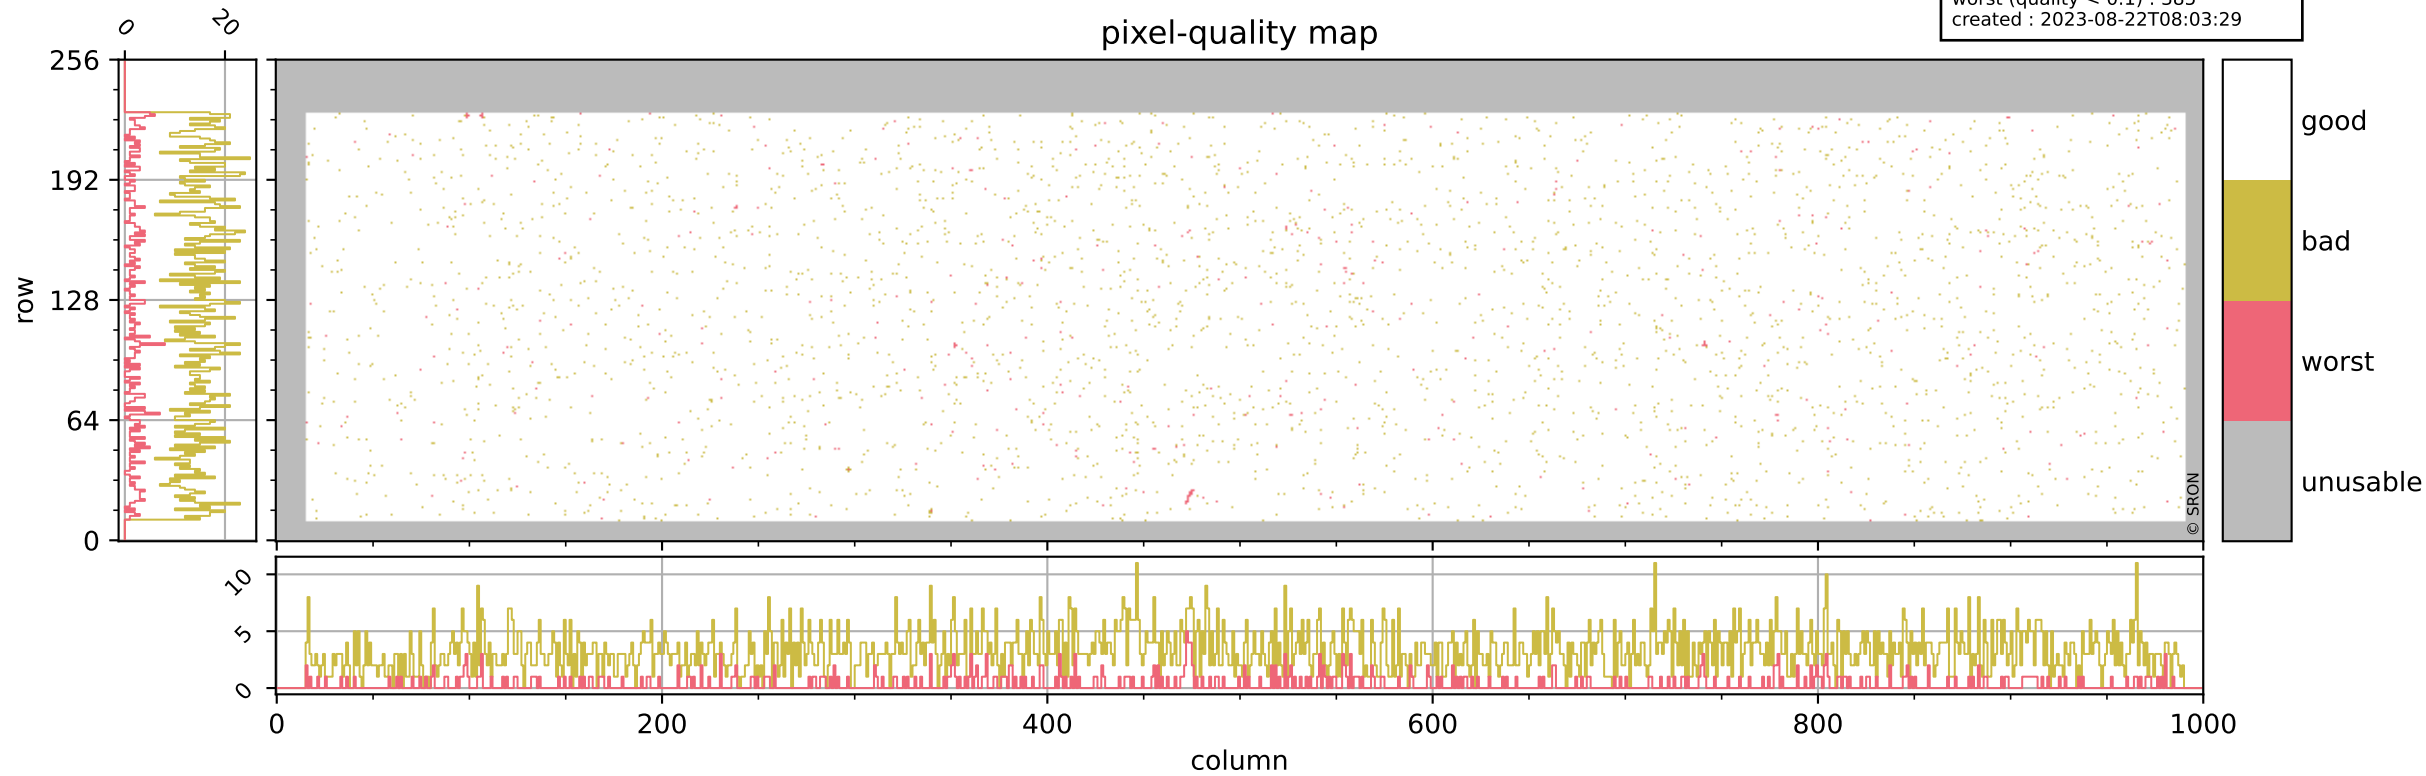

Tropomi SWIR pixel quality (official)

orbits : 20 in [11332, 11377]
coverage : 2019-12-21 / 2019-12-24
bad (quality < 0.8) : 3244
worst (quality < 0.1) : 385
created : 2023-08-22T08:03:29

pixel-quality map

Tropomi SWIR pixel quality (official)

orbits : 20 in [11332, 11377]
coverage : 2019-12-21 / 2019-12-24
bad (quality < 0.8) : 289
worst (quality < 0.1) : 112
created : 2023-08-22T08:03:30

pixel-quality map (dark)

Tropomi SWIR pixel quality (official)

orbits : 20 in [11332, 11377]
coverage : 2019-12-21 / 2019-12-24
bad (quality < 0.8) : 3006
worst (quality < 0.1) : 309
created : 2023-08-22T08:03:30

pixel-quality map (noise average)

Tropomi SWIR pixel quality (official)

orbits : 20 in [11332, 11377]
coverage : 2019-12-21 / 2019-12-24
created : 2023-08-22T08:03:30

Histograms of pixel-quality

Tropomi SWIR pixel quality (official) ground-tracks of Sentinel-5P