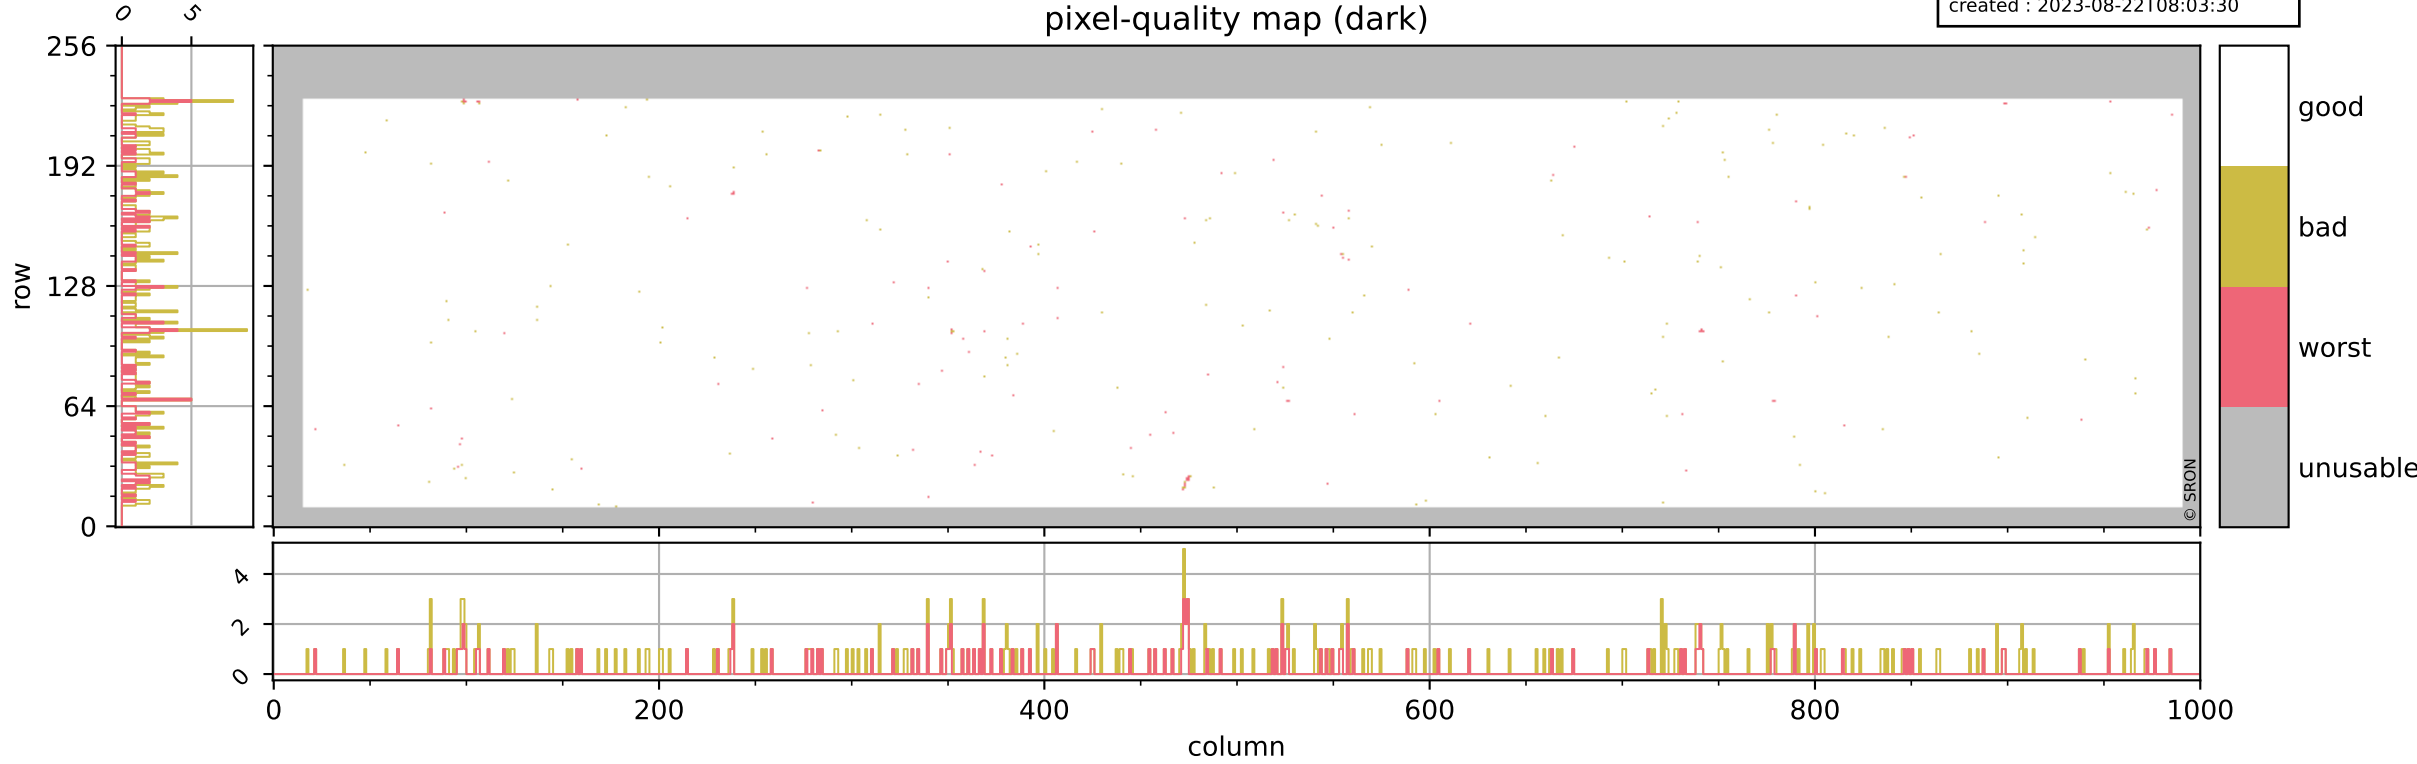

Tropomi SWIR pixel quality (official)

orbits : 20 in [11332, 11377]
coverage : 2019-12-21 / 2019-12-24
bad (quality < 0.8) : 3244
worst (quality < 0.1) : 385
created : 2023-08-22T08:03:29

pixel-quality map

Tropomi SWIR pixel quality (official)

orbits : 20 in [11332, 11377]
coverage : 2019-12-21 / 2019-12-24
bad (quality < 0.8) : 289
worst (quality < 0.1) : 112
created : 2023-08-22T08:03:30

pixel-quality map (dark)

Tropomi SWIR pixel quality (official)

orbits : 20 in [11332, 11377]
coverage : 2019-12-21 / 2019-12-24
bad (quality < 0.8) : 3006
worst (quality < 0.1) : 309
created : 2023-08-22T08:03:30

pixel-quality map (noise average)

Tropomi SWIR pixel quality (official)

orbits : 20 in [11332, 11377]
coverage : 2019-12-21 / 2019-12-24
created : 2023-08-22T08:03:30

Histograms of pixel-quality

Tropomi SWIR pixel quality (official) ground-tracks of Sentinel-5P