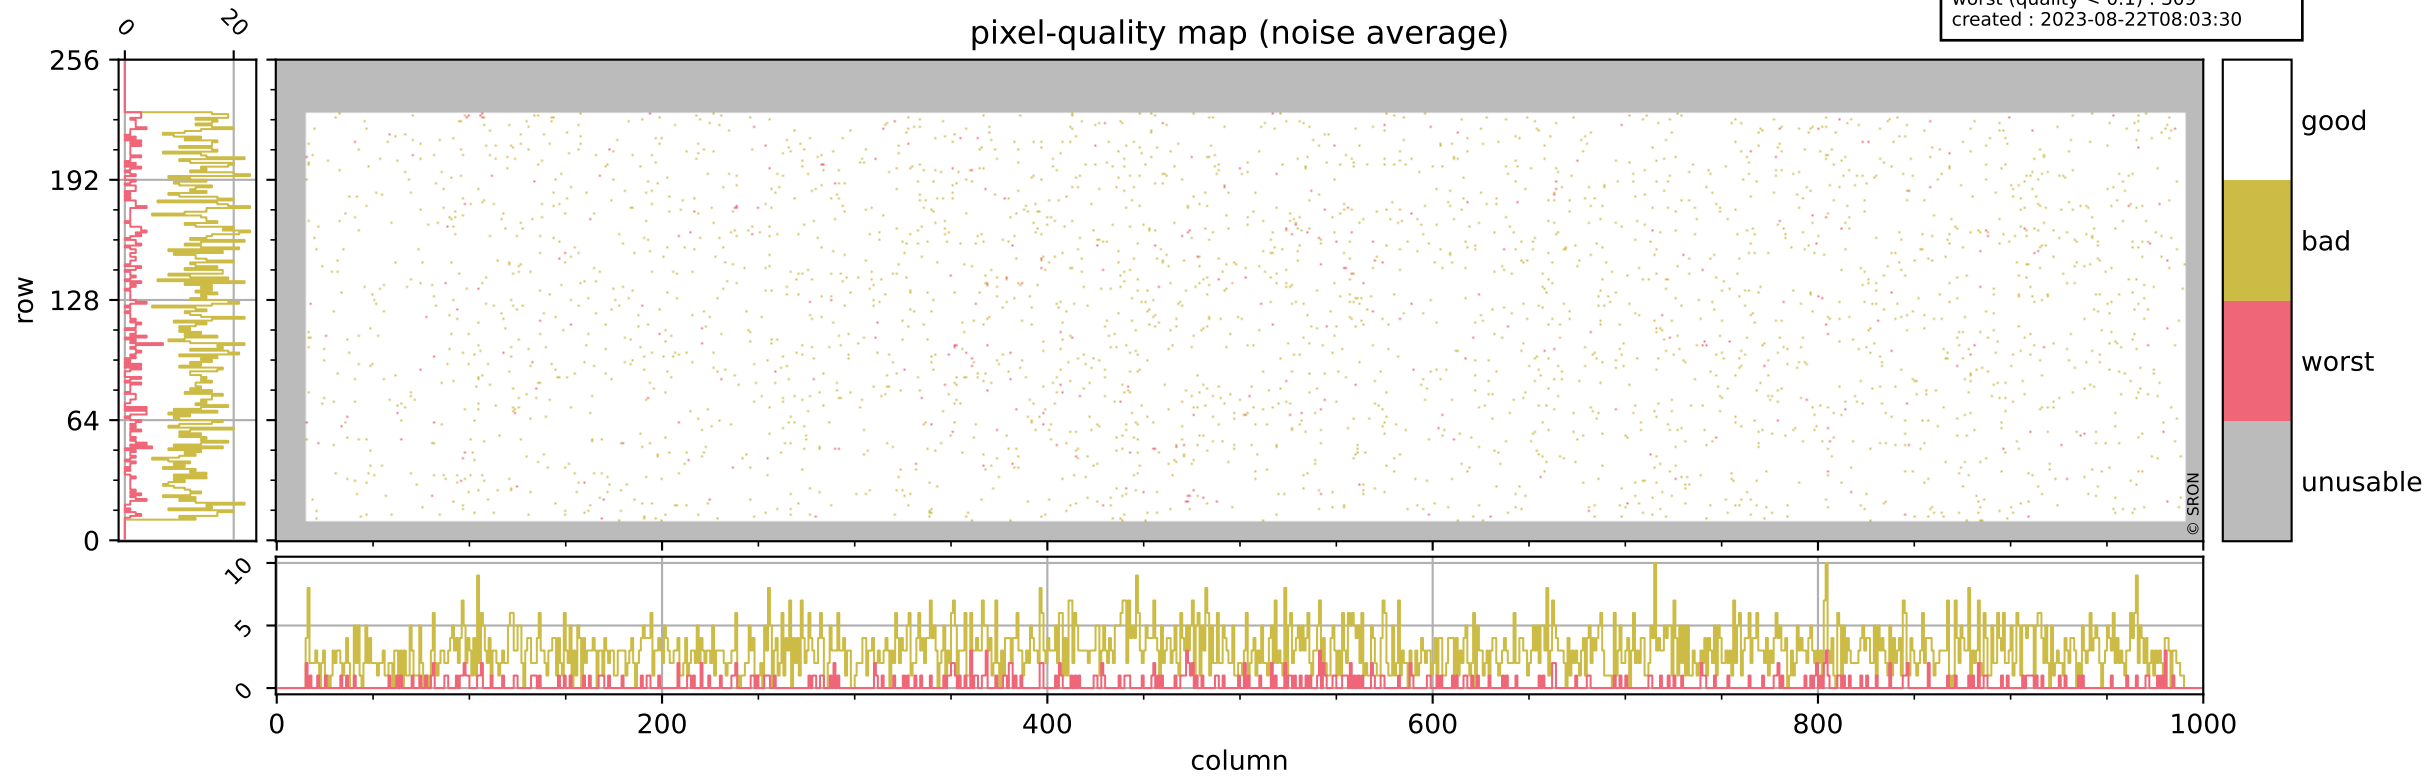

Tropomi SWIR pixel quality (official)

orbits : 20 in [11332, 11377]
coverage : 2019-12-21 / 2019-12-24
bad (quality < 0.8) : 289
worst (quality < 0.1) : 112
created : 2023-08-22T08:03:30

pixel-quality map (dark)

Tropomi SWIR pixel quality (official)

orbits : 20 in [11332, 11377]
coverage : 2019-12-21 / 2019-12-24
bad (quality < 0.8) : 3006
worst (quality < 0.1) : 309
created : 2023-08-22T08:03:30

pixel-quality map (noise average)

Tropomi SWIR pixel quality (official)

orbits : 20 in [11332, 11377]
coverage : 2019-12-21 / 2019-12-24
to good : 355
good to bad : 1177
to worst : 174
created : 2023-08-22T08:03:30

total quality compared with SWIR pixel-quality CKD

Tropomi SWIR pixel quality (official)

orbits : 20 in [11332, 11377]
coverage : 2019-12-21 / 2019-12-24
created : 2023-08-22T08:03:30

Histograms of pixel-quality

Tropomi SWIR pixel quality (official) ground-tracks of Sentinel-5P