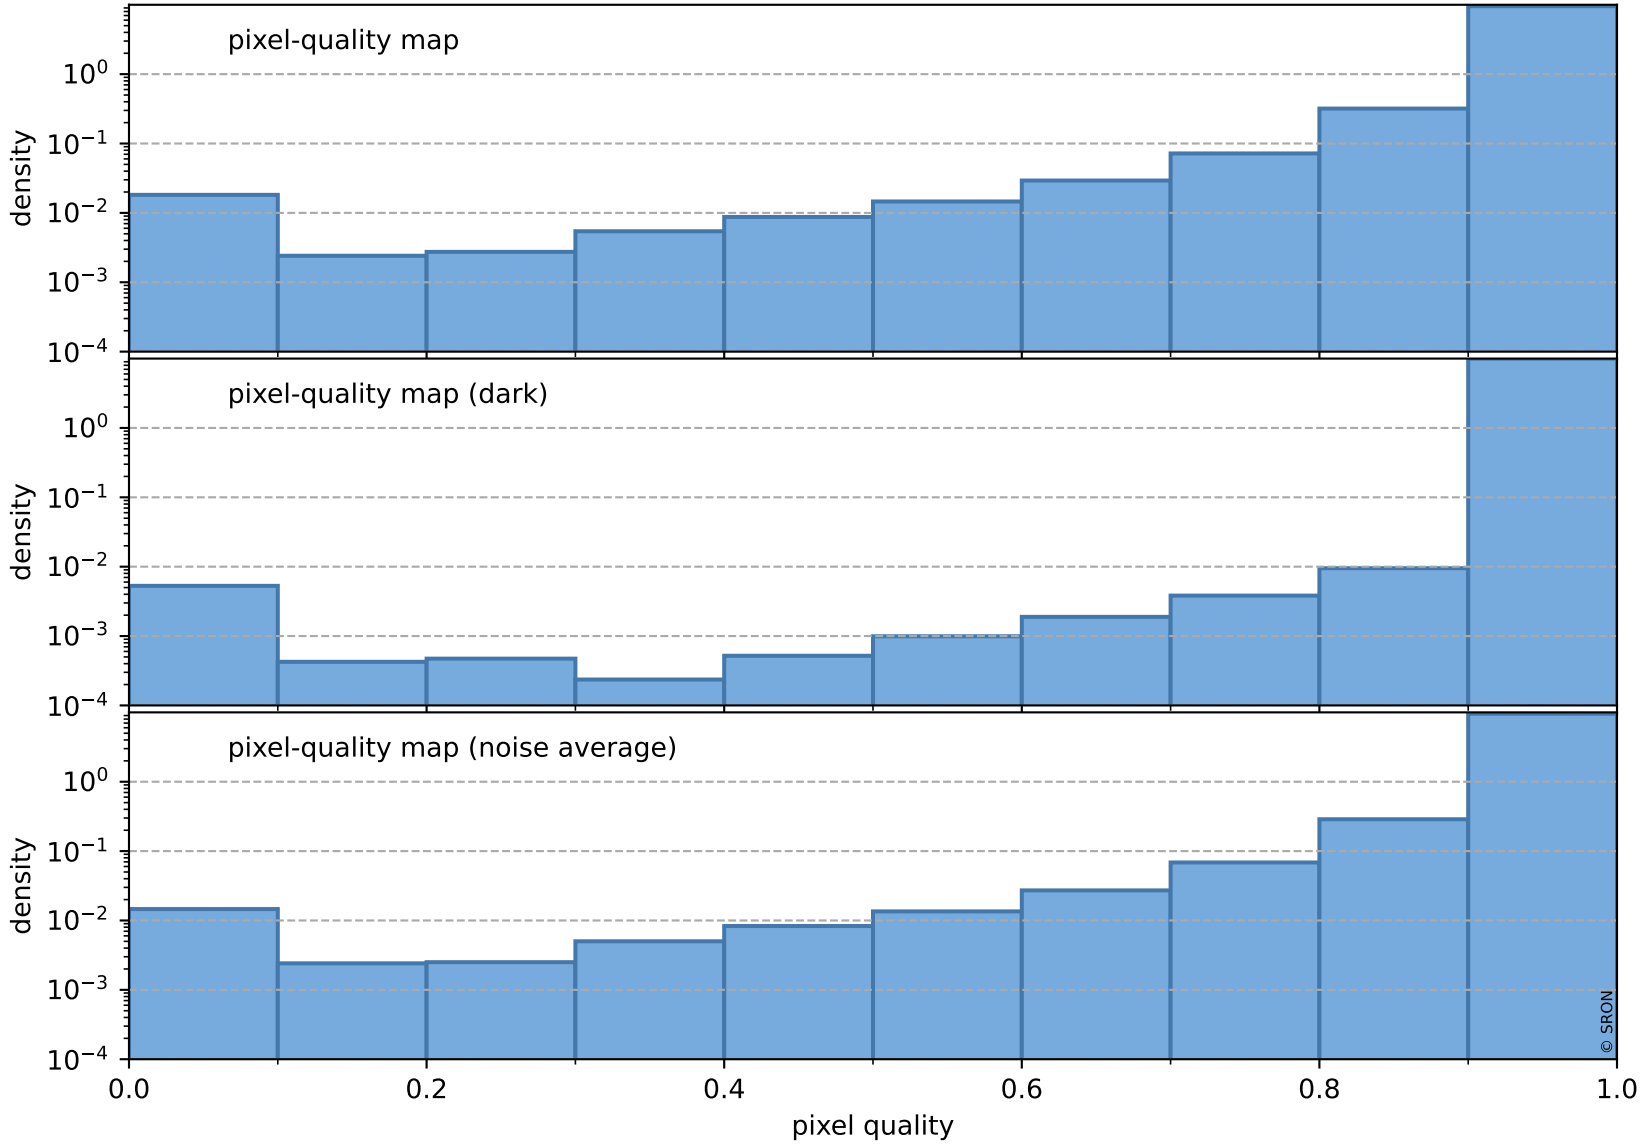

Tropomi SWIR pixel quality (official)

orbits : 20 in [11332, 11377]
coverage : 2019-12-21 / 2019-12-24
to good : 355
good to bad : 1177
to worst : 174
created : 2023-08-22T08:03:30

total quality compared with SWIR pixel-quality CKD

Tropomi SWIR pixel quality (official)

orbits : 20 in [11332, 11377]
coverage : 2019-12-21 / 2019-12-24
created : 2023-08-22T08:03:30

Histograms of pixel-quality

Tropomi SWIR pixel quality (official) ground-tracks of Sentinel-5P