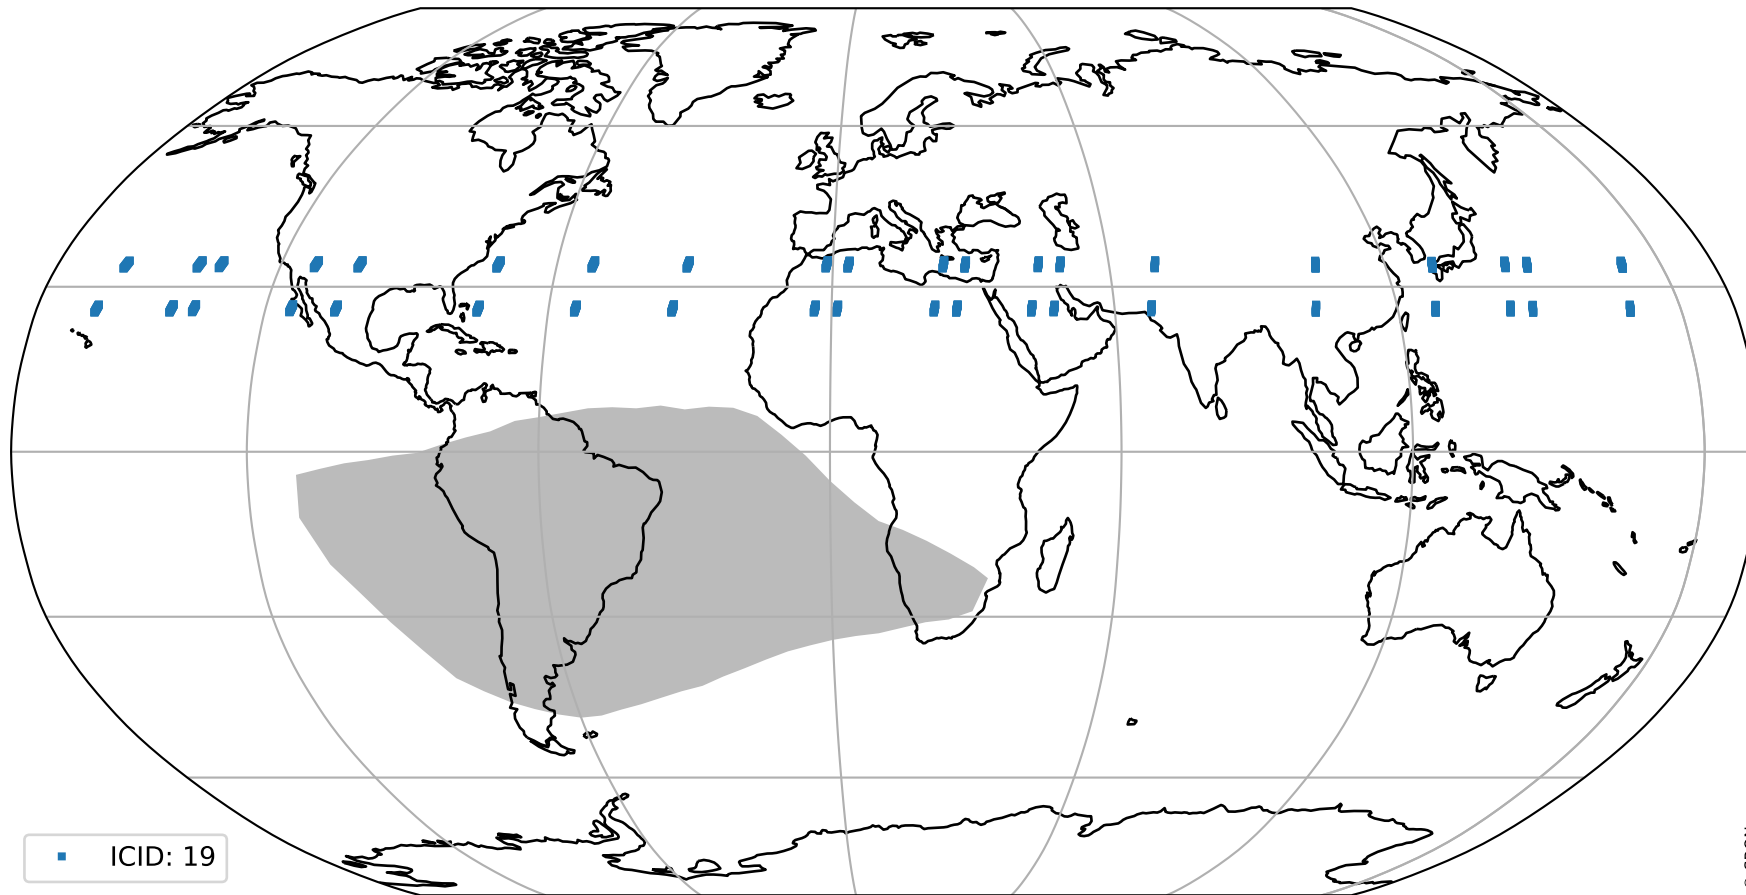

Tropomi SWIR pixel quality (official)

orbits : 20 in [11332, 11377]
coverage : 2019-12-21 / 2019-12-24
created : 2023-08-22T08:03:30

Histograms of pixel-quality

Tropomi SWIR pixel quality (official) ground-tracks of Sentinel-5P

orbits : 20 in [11332, 11377]
coverage : 2019-12-21 / 2019-12-24
created : 2023-08-22T08:03:31

■ ICID: 19

Tropomi SWIR pixel quality (official)

orbits : [2827, 11377]
coverage : 2018-04-30 / 2019-12-24
created : 2023-08-22T08:03:31