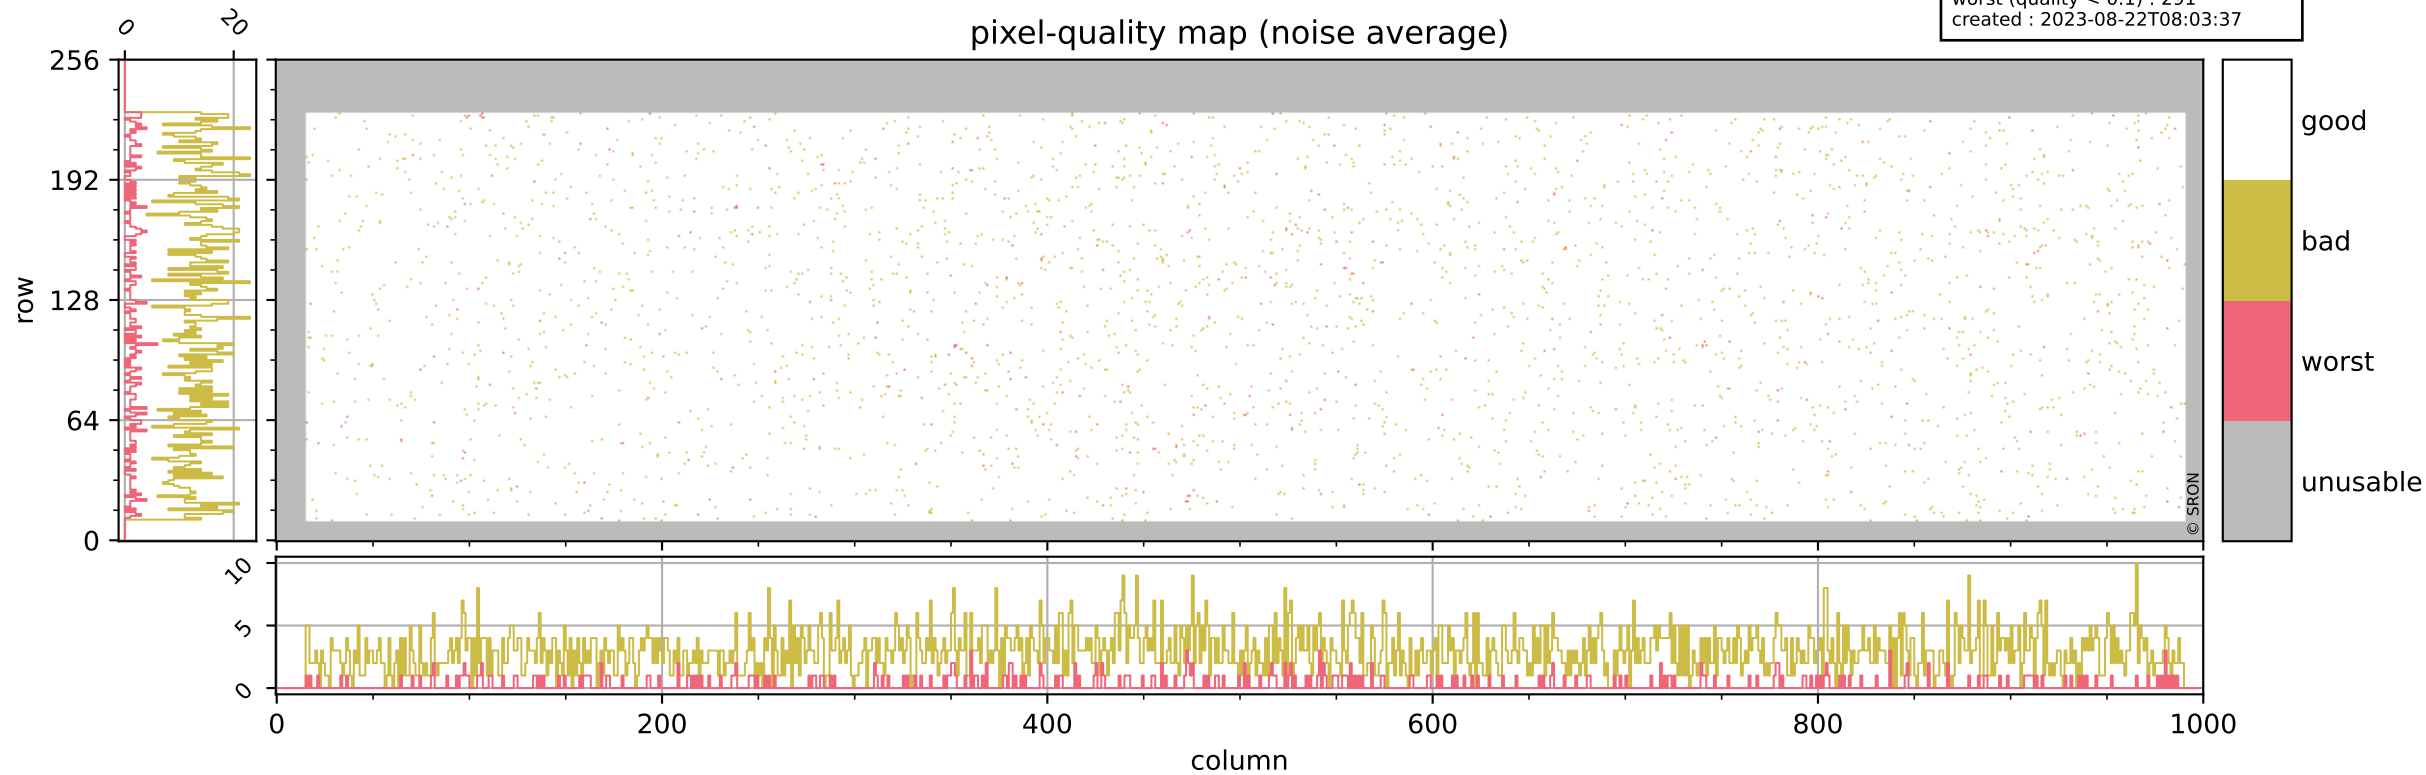

Tropomi SWIR pixel quality (official)

orbits : 19 in [11377, 11422]
coverage : 2019-12-24 / 2019-12-27
bad (quality < 0.8) : 289
worst (quality < 0.1) : 115
created : 2023-08-22T08:03:37

Tropomi SWIR pixel quality (official)

orbits : 19 in [11377, 11422]
coverage : 2019-12-24 / 2019-12-27
bad (quality < 0.8) : 2922
worst (quality < 0.1) : 291
created : 2023-08-22T08:03:37

pixel-quality map (noise average)

Tropomi SWIR pixel quality (official)

orbits : 19 in [11377, 11422]
coverage : 2019-12-24 / 2019-12-27
to good : 366
good to bad : 1131
to worst : 161
created : 2023-08-22T08:03:37

total quality compared with SWIR pixel-quality CKD

Tropomi SWIR pixel quality (official)

orbits : 19 in [11377, 11422]
coverage : 2019-12-24 / 2019-12-27
created : 2023-08-22T08:03:37

Histograms of pixel-quality

Tropomi SWIR pixel quality (official) ground-tracks of Sentinel-5P

orbits : 19 in [11377, 11422]
coverage : 2019-12-24 / 2019-12-27
created : 2023-08-22T08:03:38