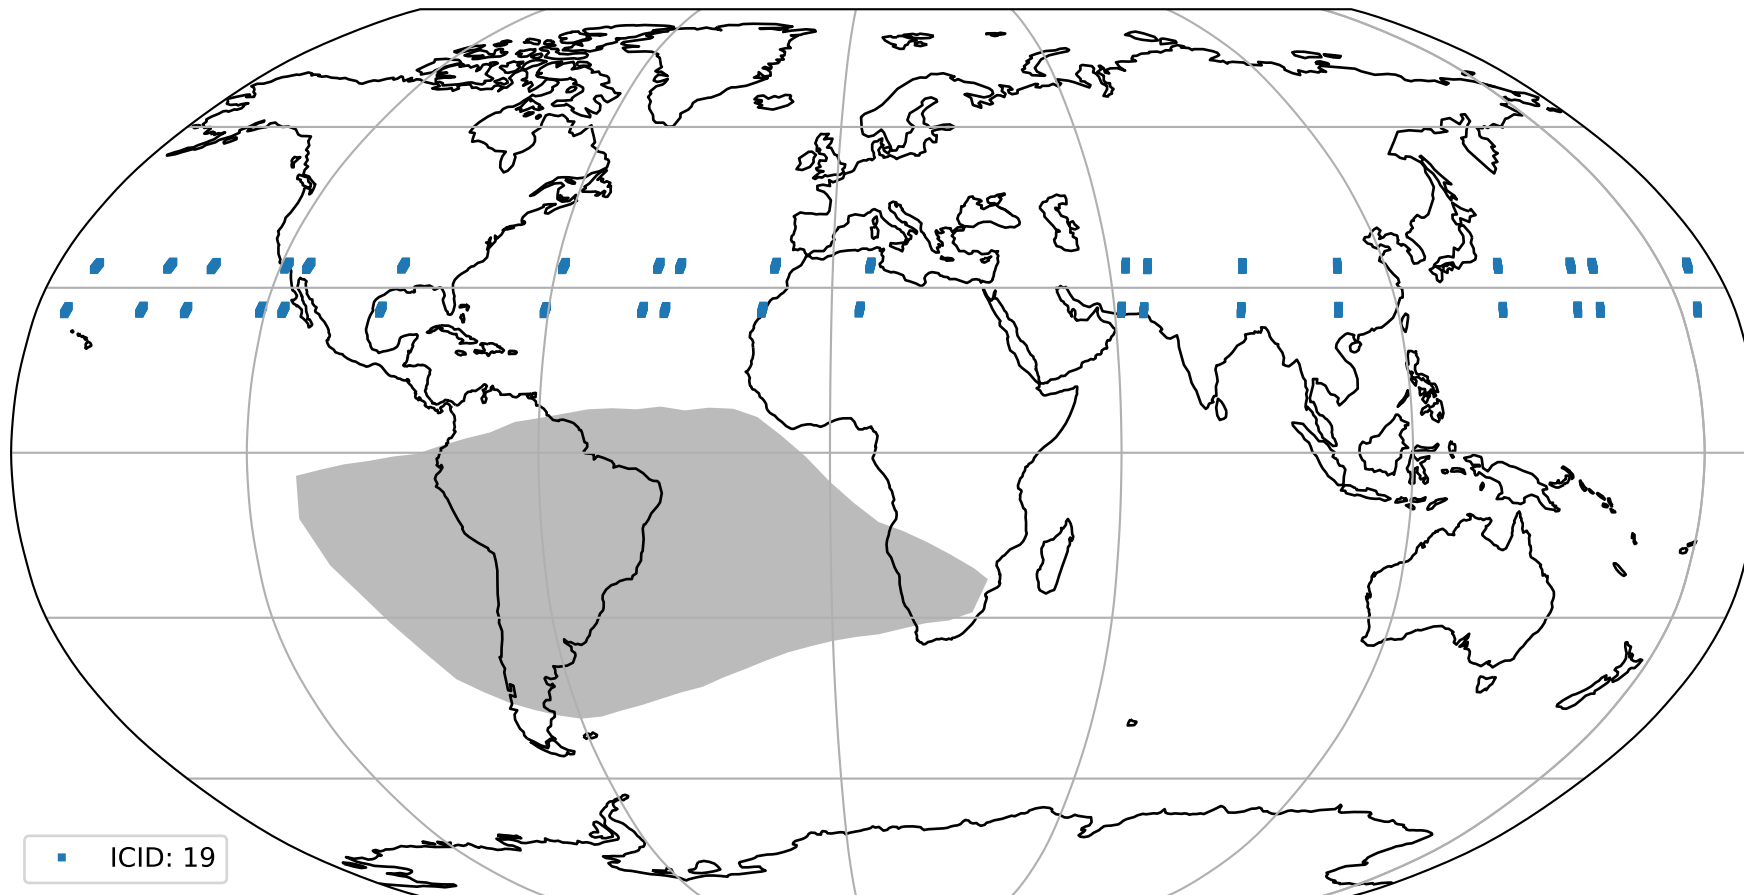

orbits : 19 in [11377, 11422]
coverage : 2019-12-24 / 2019-12-27
bad (quality < 0.8) : 2922
worst (quality < 0.1) : 291
created : 2023-08-22T08:03:37

pixel-quality map (noise average)

Tropomi SWIR pixel quality (official)

orbits : 19 in [11377, 11422]
coverage : 2019-12-24 / 2019-12-27
to good : 366
good to bad : 1131
to worst : 161
created : 2023-08-22T08:03:37

total quality compared with SWIR pixel-quality CKD

Tropomi SWIR pixel quality (official)

orbits : 19 in [11377, 11422]
coverage : 2019-12-24 / 2019-12-27
created : 2023-08-22T08:03:37

Histograms of pixel-quality

Tropomi SWIR pixel quality (official) ground-tracks of Sentinel-5P

orbits : 19 in [11377, 11422]
coverage : 2019-12-24 / 2019-12-27
created : 2023-08-22T08:03:38

Tropomi SWIR pixel quality (official)

orbits : [2827, 11422]
coverage : 2018-04-30 / 2019-12-27
created : 2023-08-22T08:03:38

trend of pixel quality & temperatures