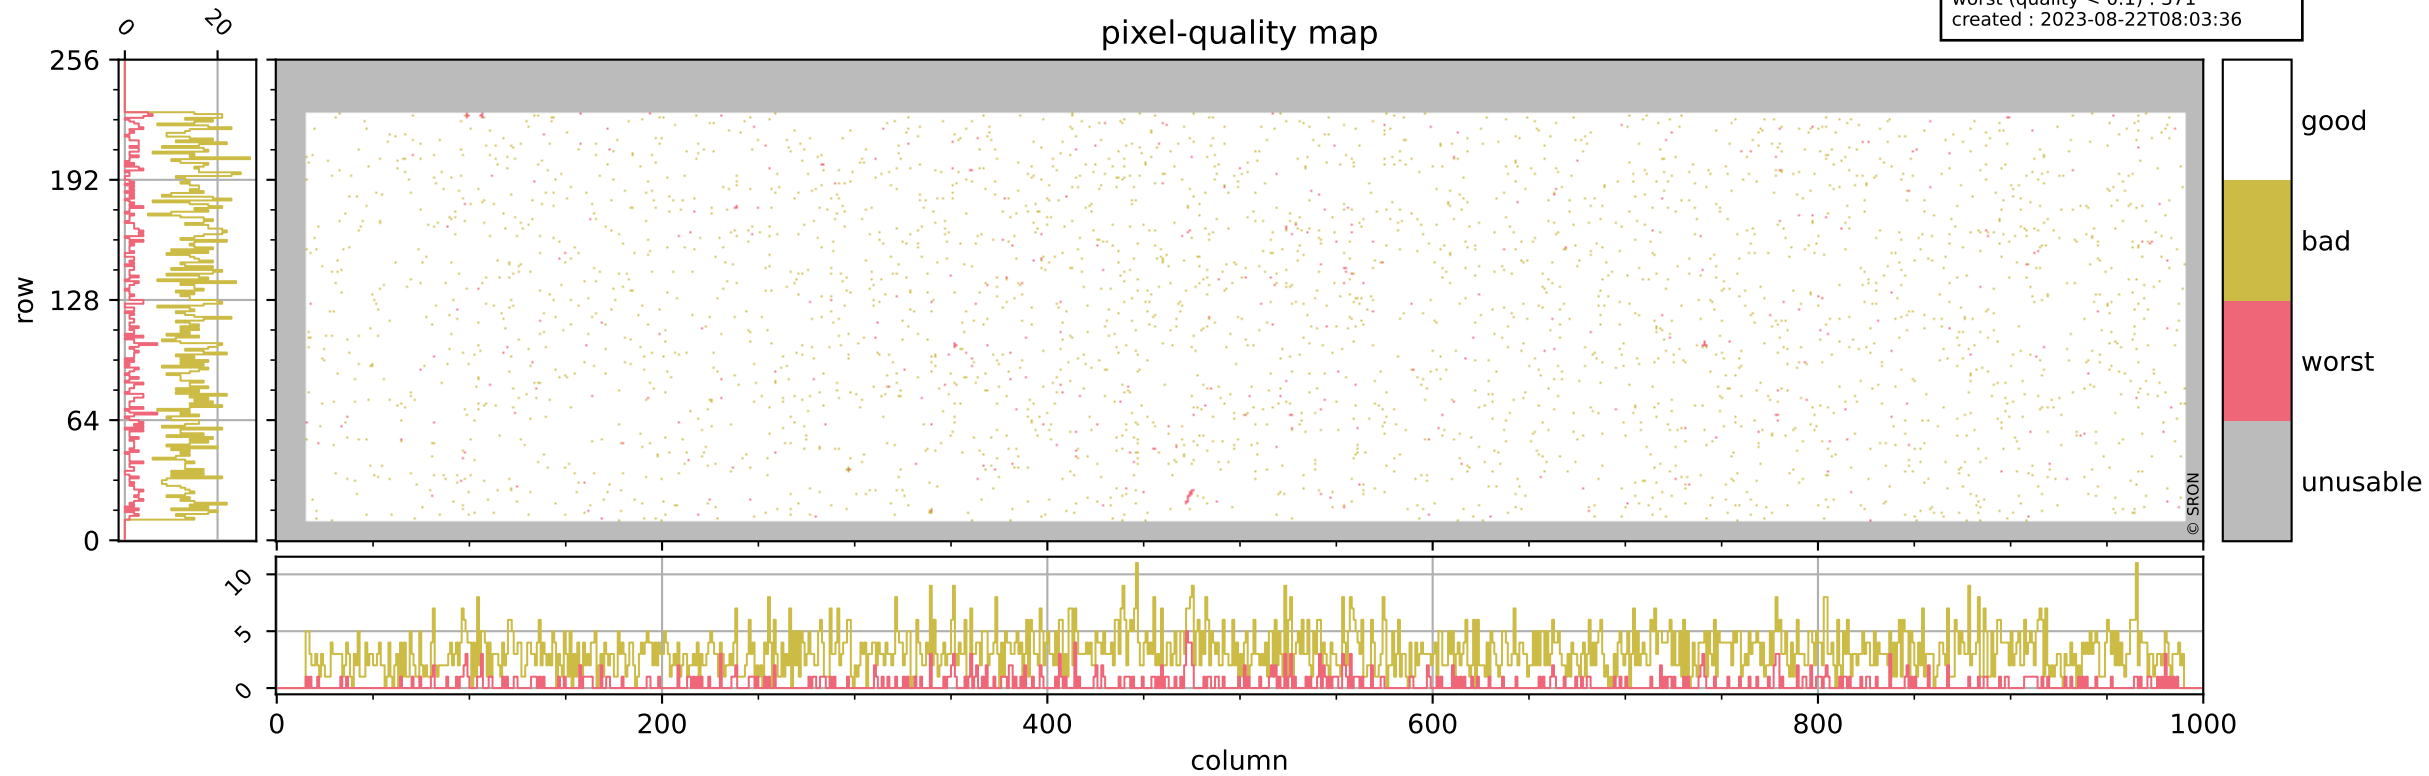

Tropomi SWIR pixel quality (official)

orbits : 19 in [11377, 11422]
coverage : 2019-12-24 / 2019-12-27
bad (quality < 0.8) : 3177
worst (quality < 0.1) : 371
created : 2023-08-22T08:03:36

pixel-quality map

Tropomi SWIR pixel quality (official)

orbits : 19 in [11377, 11422]
coverage : 2019-12-24 / 2019-12-27
bad (quality < 0.8) : 289
worst (quality < 0.1) : 115
created : 2023-08-22T08:03:37

Tropomi SWIR pixel quality (official)

orbits : 19 in [11377, 11422]
coverage : 2019-12-24 / 2019-12-27
bad (quality < 0.8) : 2922
worst (quality < 0.1) : 291
created : 2023-08-22T08:03:37

pixel-quality map (noise average)

Tropomi SWIR pixel quality (official)

orbits : 19 in [11377, 11422]
coverage : 2019-12-24 / 2019-12-27
created : 2023-08-22T08:03:37

Histograms of pixel-quality

Tropomi SWIR pixel quality (official) ground-tracks of Sentinel-5P

orbits : 19 in [11377, 11422]
coverage : 2019-12-24 / 2019-12-27
created : 2023-08-22T08:03:38