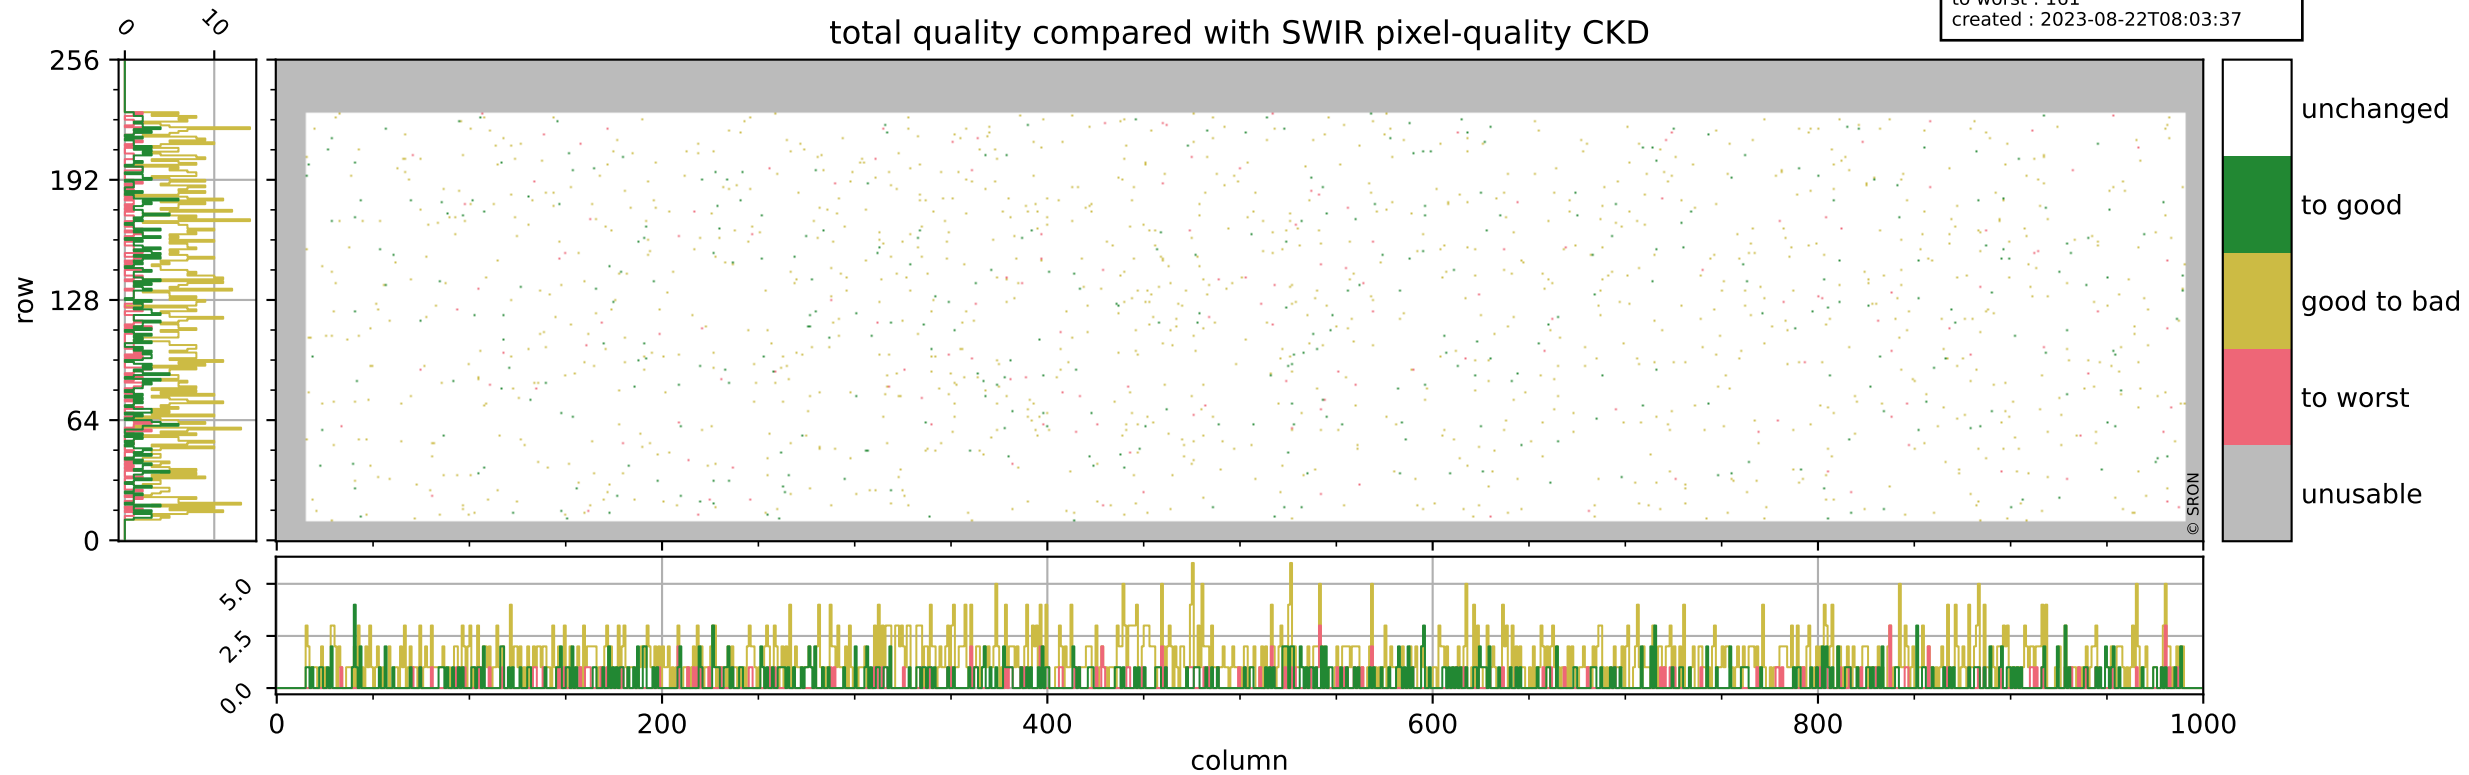

Tropomi SWIR pixel quality (official)

orbits : 19 in [11377, 11422]
coverage : 2019-12-24 / 2019-12-27
bad (quality < 0.8) : 289
worst (quality < 0.1) : 115
created : 2023-08-22T08:03:37

Tropomi SWIR pixel quality (official)

orbits : 19 in [11377, 11422]
coverage : 2019-12-24 / 2019-12-27
bad (quality < 0.8) : 2922
worst (quality < 0.1) : 291
created : 2023-08-22T08:03:37

pixel-quality map (noise average)

Tropomi SWIR pixel quality (official)

orbits : 19 in [11377, 11422]
coverage : 2019-12-24 / 2019-12-27
to good : 366
good to bad : 1131
to worst : 161
created : 2023-08-22T08:03:37

total quality compared with SWIR pixel-quality CKD

Tropomi SWIR pixel quality (official)

orbits : 19 in [11377, 11422]
coverage : 2019-12-24 / 2019-12-27
created : 2023-08-22T08:03:37

Histograms of pixel-quality

Tropomi SWIR pixel quality (official) ground-tracks of Sentinel-5P

orbits : 19 in [11377, 11422]
coverage : 2019-12-24 / 2019-12-27
created : 2023-08-22T08:03:38