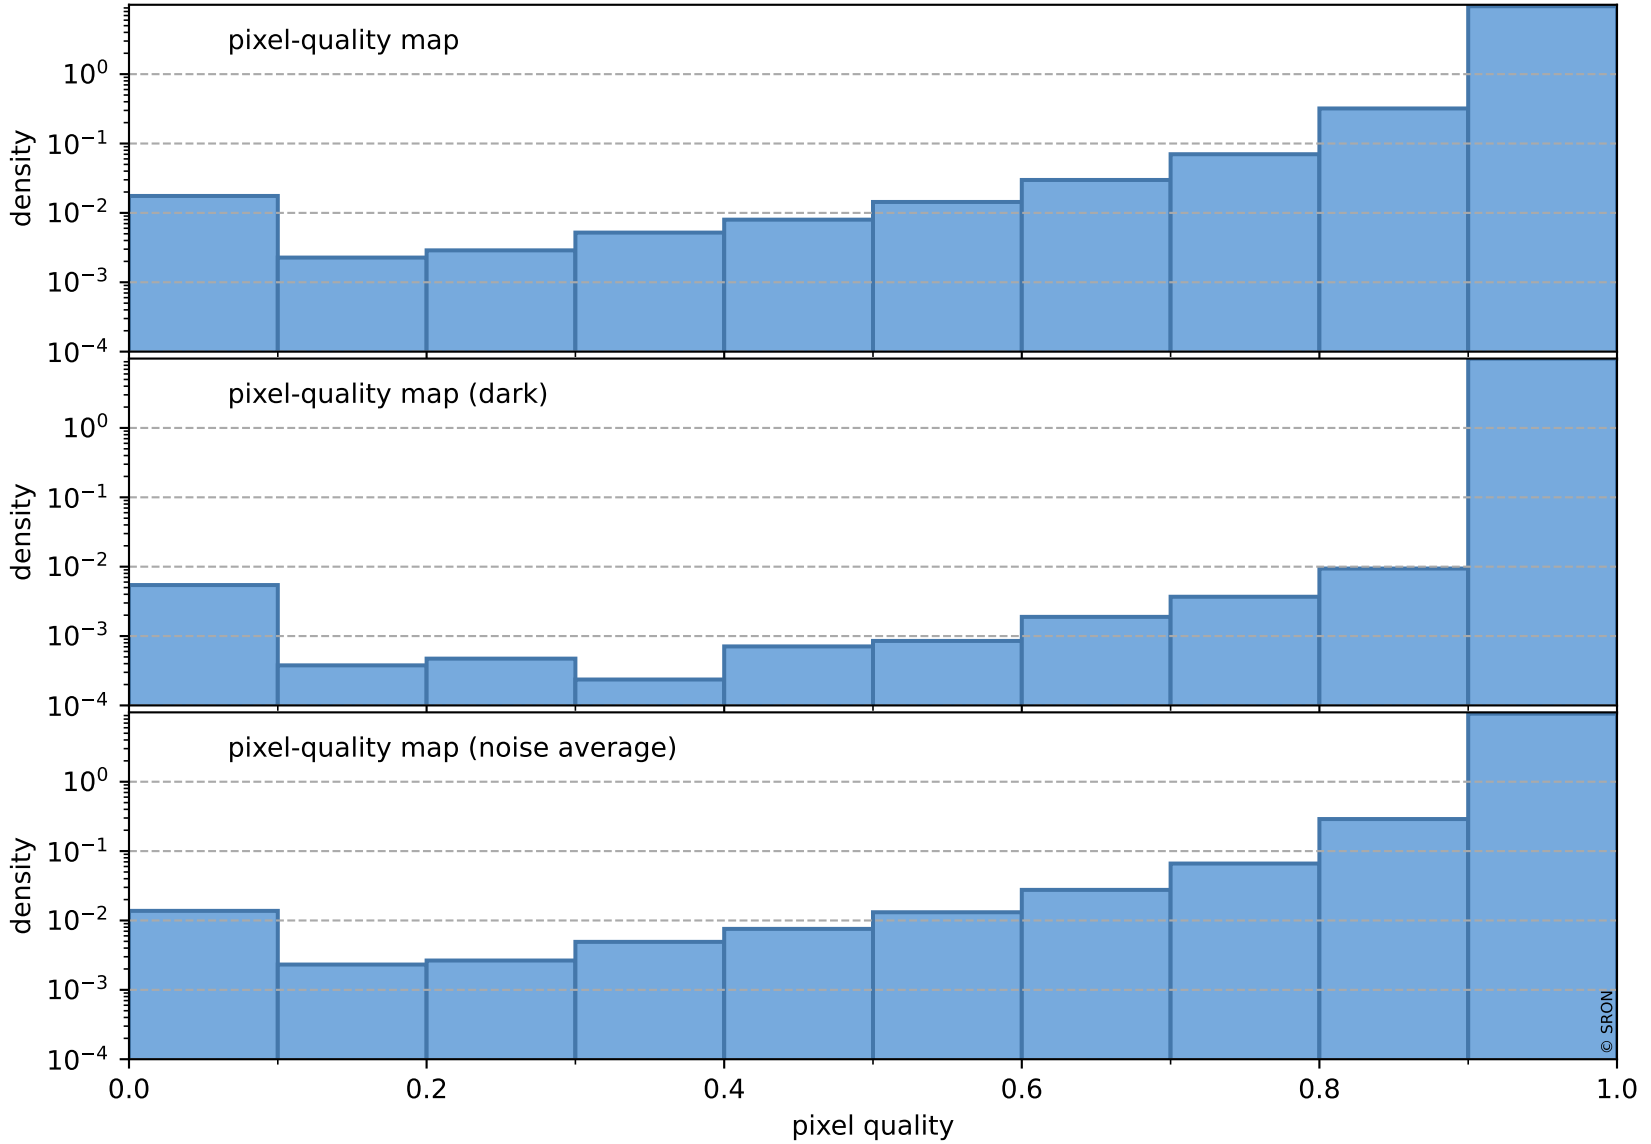

orbits : 19 in [11377, 11422]
coverage : 2019-12-24 / 2019-12-27
to good : 366
good to bad : 1131
to worst : 161
created : 2023-08-22T08:03:37

total quality compared with SWIR pixel-quality CKD

Tropomi SWIR pixel quality (official)

orbits : 19 in [11377, 11422]
coverage : 2019-12-24 / 2019-12-27
created : 2023-08-22T08:03:37

Histograms of pixel-quality

Tropomi SWIR pixel quality (official) ground-tracks of Sentinel-5P

orbits : 19 in [11377, 11422]
coverage : 2019-12-24 / 2019-12-27
created : 2023-08-22T08:03:38

Tropomi SWIR pixel quality (official)

orbits : [2827, 11422]
coverage : 2018-04-30 / 2019-12-27
created : 2023-08-22T08:03:38

trend of pixel quality & temperatures