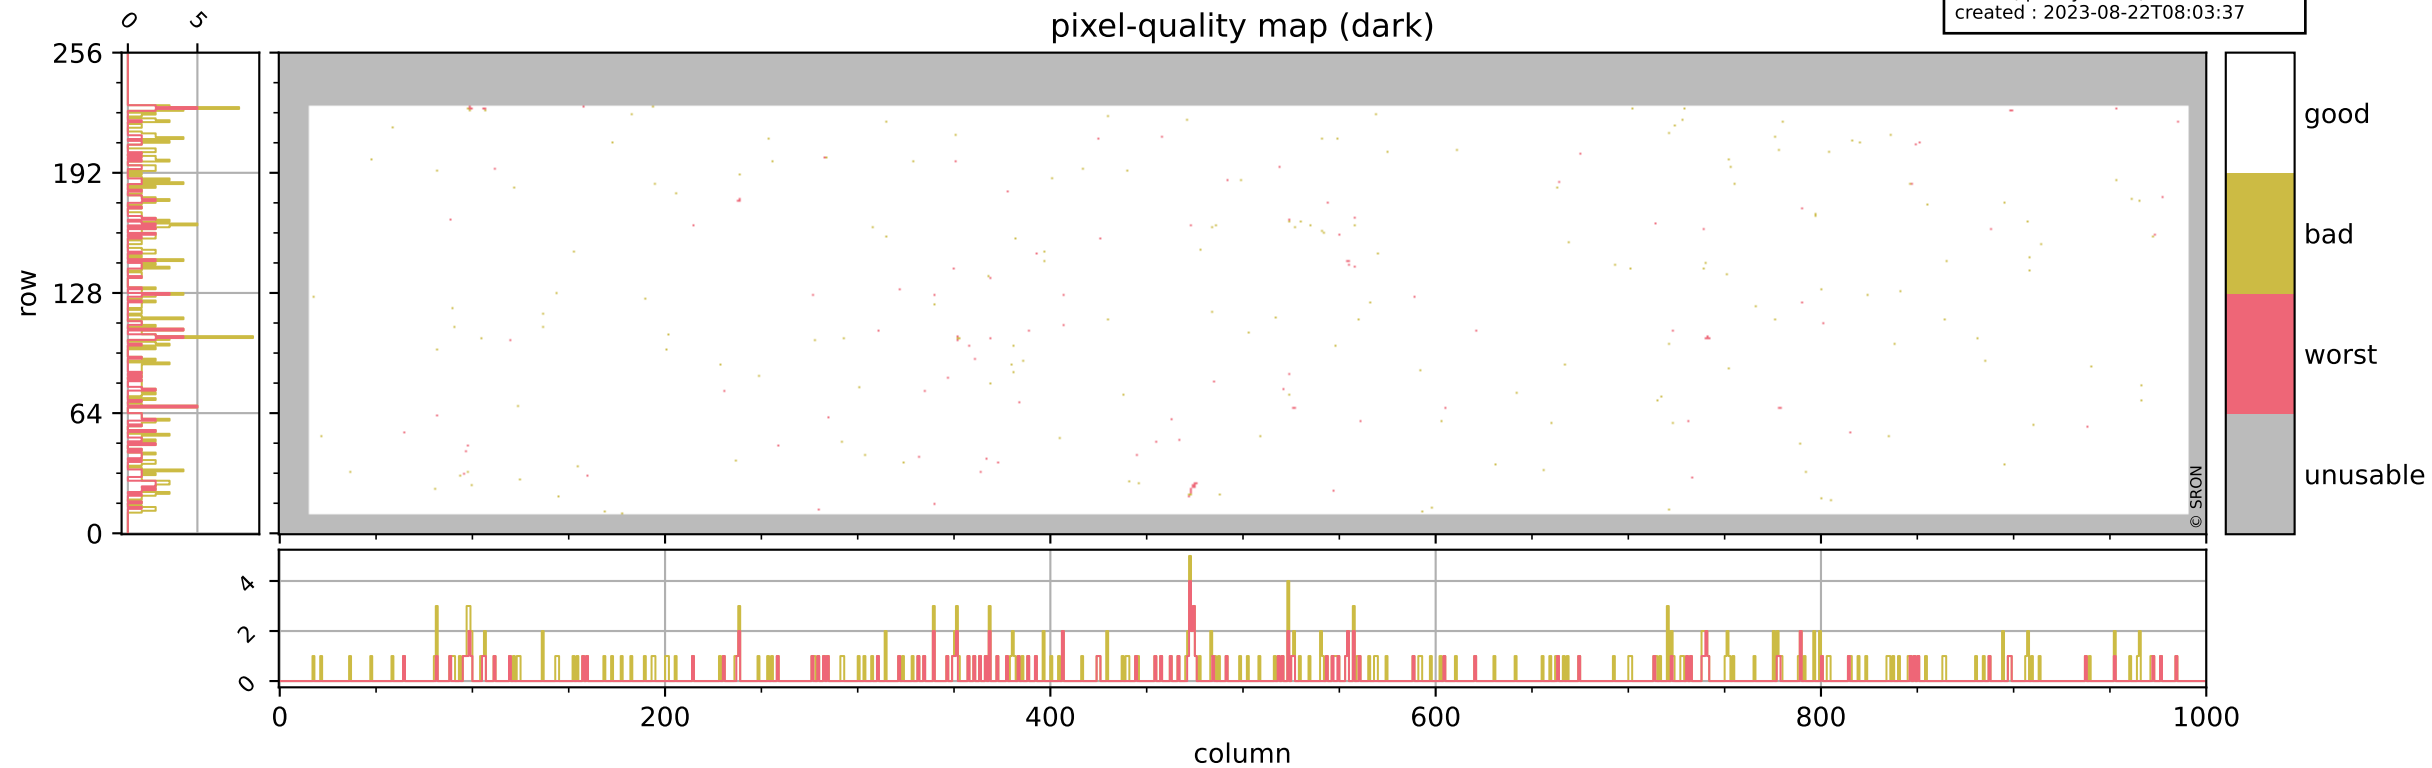

Tropomi SWIR pixel quality (official)

orbits : 19 in [11377, 11422]
coverage : 2019-12-24 / 2019-12-27
bad (quality < 0.8) : 3177
worst (quality < 0.1) : 371
created : 2023-08-22T08:03:36

pixel-quality map

Tropomi SWIR pixel quality (official)

orbits : 19 in [11377, 11422]
coverage : 2019-12-24 / 2019-12-27
bad (quality < 0.8) : 289
worst (quality < 0.1) : 115
created : 2023-08-22T08:03:37

Tropomi SWIR pixel quality (official)

orbits : 19 in [11377, 11422]
coverage : 2019-12-24 / 2019-12-27
bad (quality < 0.8) : 2922
worst (quality < 0.1) : 291
created : 2023-08-22T08:03:37

pixel-quality map (noise average)

Tropomi SWIR pixel quality (official)

orbits : 19 in [11377, 11422]
coverage : 2019-12-24 / 2019-12-27
created : 2023-08-22T08:03:37

Histograms of pixel-quality

Tropomi SWIR pixel quality (official) ground-tracks of Sentinel-5P

orbits : 19 in [11377, 11422]
coverage : 2019-12-24 / 2019-12-27
created : 2023-08-22T08:03:38