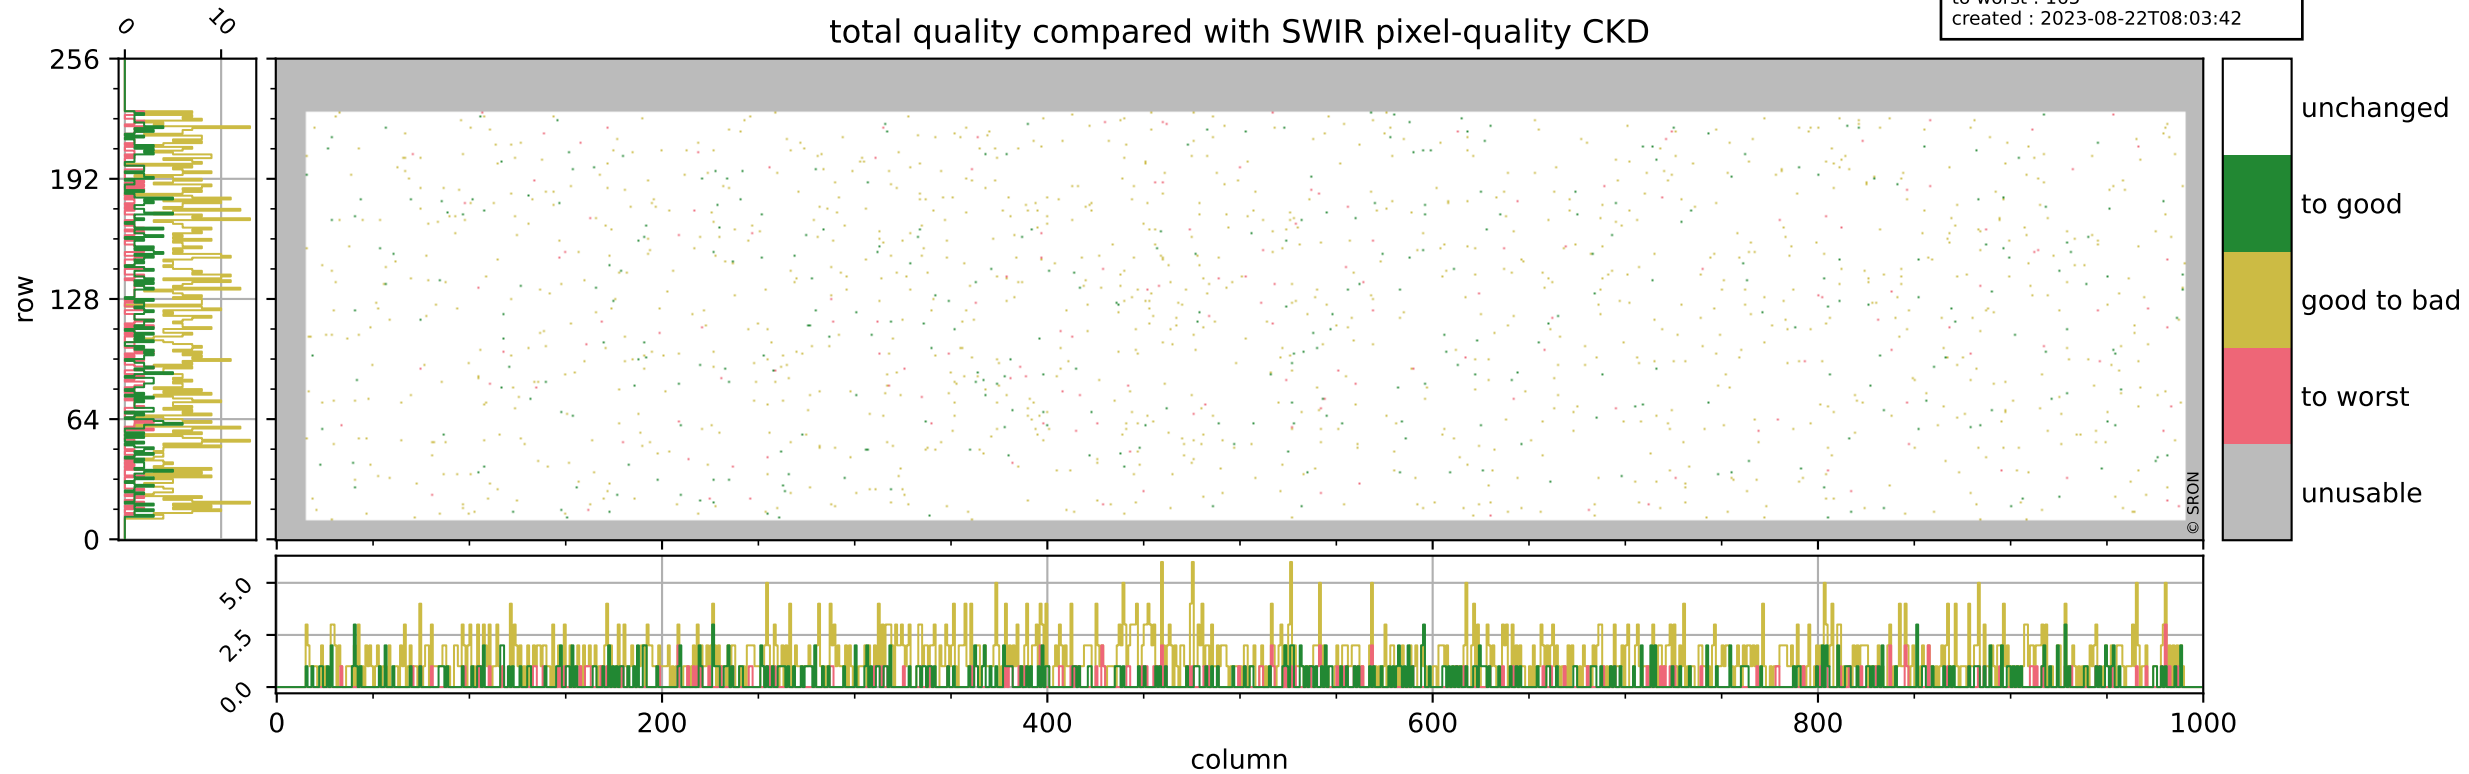

Tropomi SWIR pixel quality (official)

orbits : 19 in [11407, 11452]
coverage : 2019-12-26 / 2019-12-29
bad (quality < 0.8) : 288
worst (quality < 0.1) : 114
created : 2023-08-22T08:03:41

Tropomi SWIR pixel quality (official)

orbits : 19 in [11407, 11452]
coverage : 2019-12-26 / 2019-12-29
bad (quality < 0.8) : 2943
worst (quality < 0.1) : 294
created : 2023-08-22T08:03:41

pixel-quality map (noise average)

Tropomi SWIR pixel quality (official)

orbits : 19 in [11407, 11452]
coverage : 2019-12-26 / 2019-12-29
to good : 345
good to bad : 1131
to worst : 165
created : 2023-08-22T08:03:42

total quality compared with SWIR pixel-quality CKD

Tropomi SWIR pixel quality (official)

orbits : 19 in [11407, 11452]
coverage : 2019-12-26 / 2019-12-29
created : 2023-08-22T08:03:42

Histograms of pixel-quality

Tropomi SWIR pixel quality (official) ground-tracks of Sentinel-5P

orbits : 19 in [11407, 11452]
coverage : 2019-12-26 / 2019-12-29
created : 2023-08-22T08:03:42