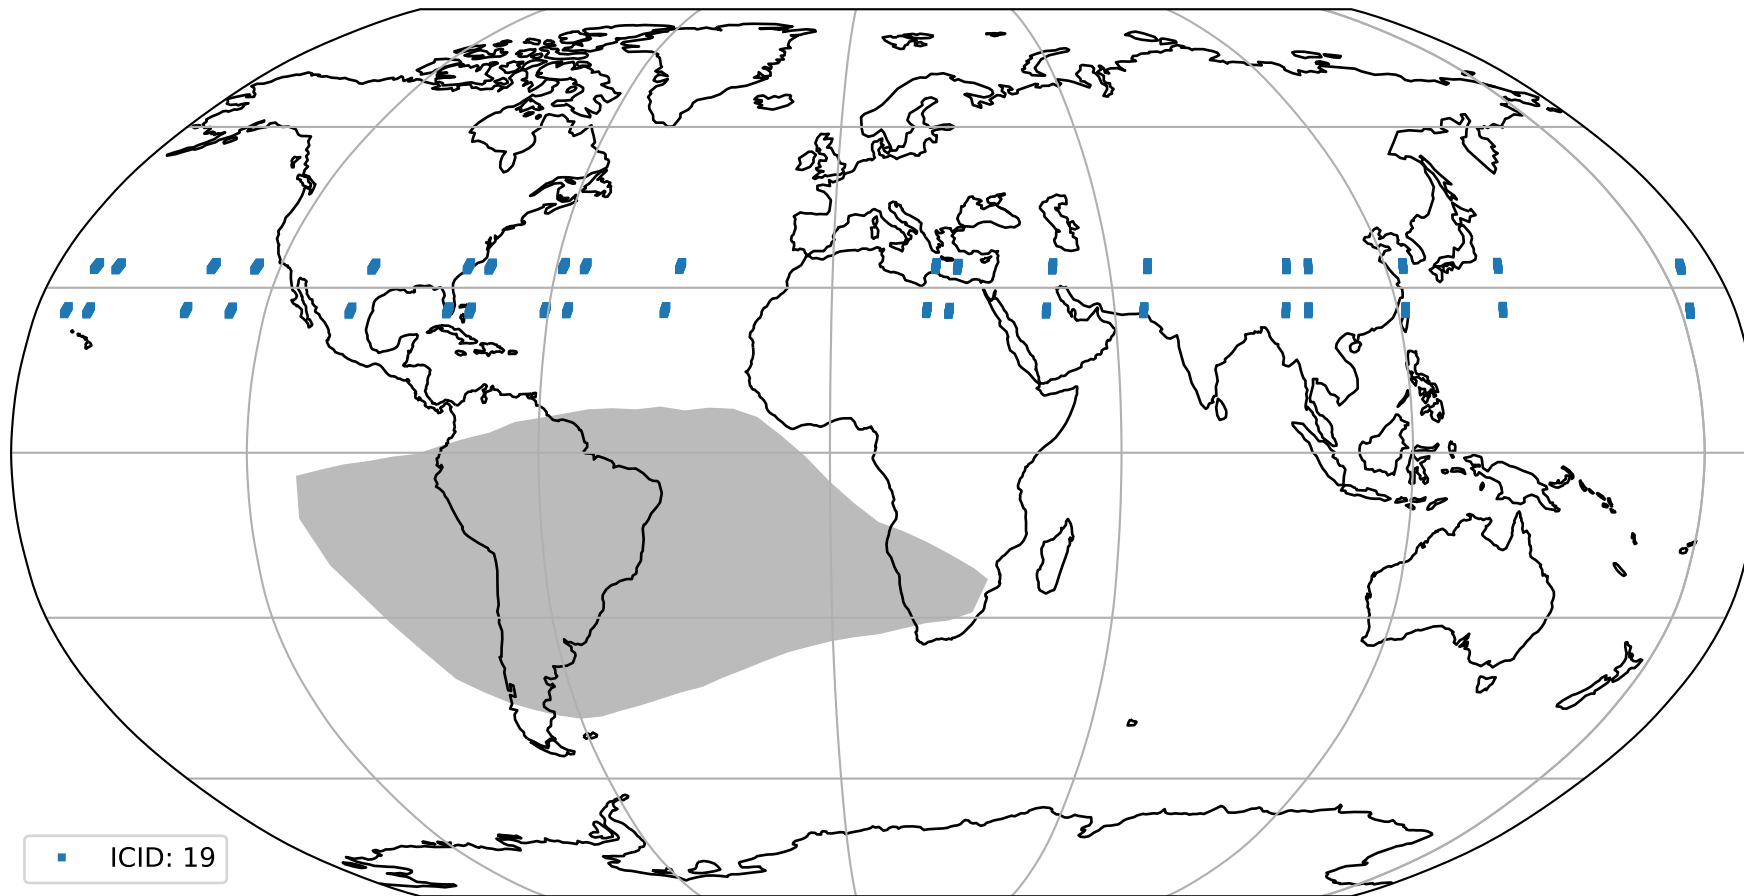

orbits : 19 in [11407, 11452]
coverage : 2019-12-26 / 2019-12-29
bad (quality < 0.8) : 2943
worst (quality < 0.1) : 294
created : 2023-08-22T08:03:41

pixel-quality map (noise average)

Tropomi SWIR pixel quality (official)

orbits : 19 in [11407, 11452]
coverage : 2019-12-26 / 2019-12-29
to good : 345
good to bad : 1131
to worst : 165
created : 2023-08-22T08:03:42

total quality compared with SWIR pixel-quality CKD

Tropomi SWIR pixel quality (official)

orbits : 19 in [11407, 11452]
coverage : 2019-12-26 / 2019-12-29
created : 2023-08-22T08:03:42

Histograms of pixel-quality

Tropomi SWIR pixel quality (official) ground-tracks of Sentinel-5P

orbits : 19 in [11407, 11452]
coverage : 2019-12-26 / 2019-12-29
created : 2023-08-22T08:03:42

Tropomi SWIR pixel quality (official)

orbits : [2827, 11452]
coverage : 2018-04-30 / 2019-12-29
created : 2023-08-22T08:03:43

trend of pixel quality & temperatures