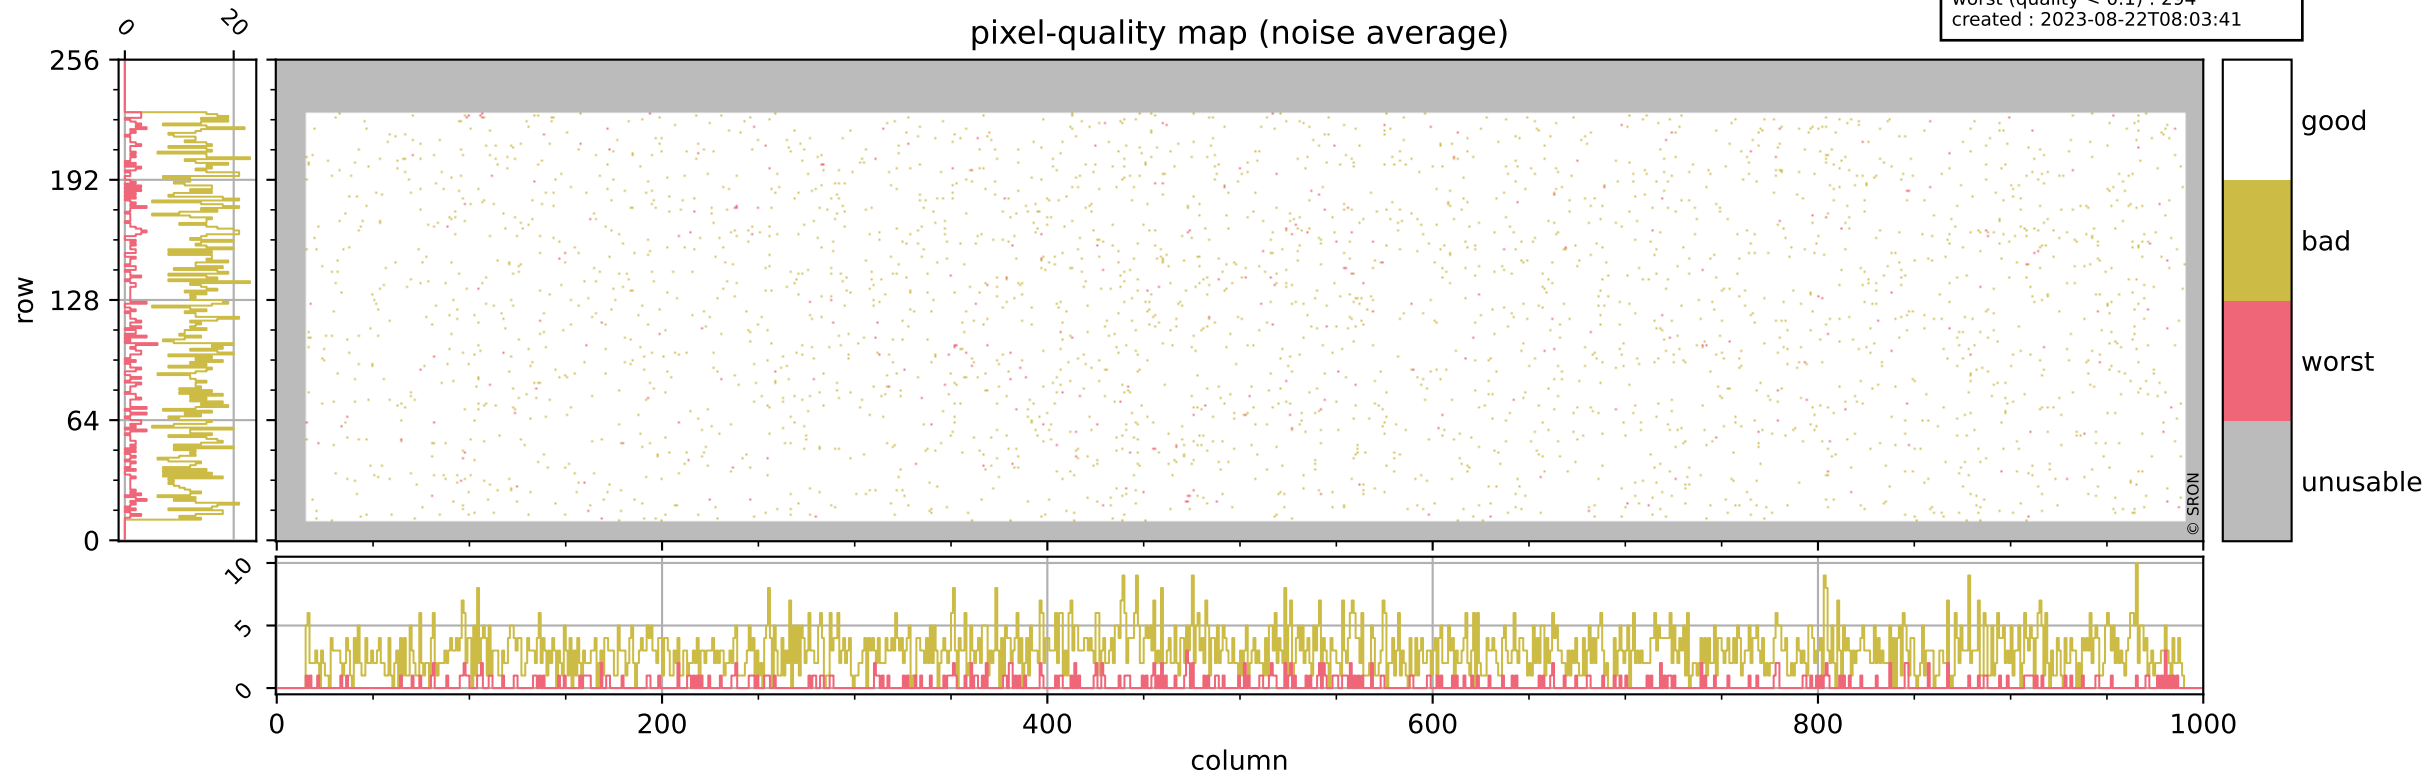

Tropomi SWIR pixel quality (official)

orbits : 19 in [11407, 11452]
coverage : 2019-12-26 / 2019-12-29
bad (quality < 0.8) : 288
worst (quality < 0.1) : 114
created : 2023-08-22T08:03:41

Tropomi SWIR pixel quality (official)

orbits : 19 in [11407, 11452]
coverage : 2019-12-26 / 2019-12-29
bad (quality < 0.8) : 2943
worst (quality < 0.1) : 294
created : 2023-08-22T08:03:41

pixel-quality map (noise average)

Tropomi SWIR pixel quality (official)

orbits : 19 in [11407, 11452]
coverage : 2019-12-26 / 2019-12-29
to good : 345
good to bad : 1131
to worst : 165
created : 2023-08-22T08:03:42

total quality compared with SWIR pixel-quality CKD

Tropomi SWIR pixel quality (official)

orbits : 19 in [11407, 11452]
coverage : 2019-12-26 / 2019-12-29
created : 2023-08-22T08:03:42

Histograms of pixel-quality

Tropomi SWIR pixel quality (official) ground-tracks of Sentinel-5P

orbits : 19 in [11407, 11452]
coverage : 2019-12-26 / 2019-12-29
created : 2023-08-22T08:03:42