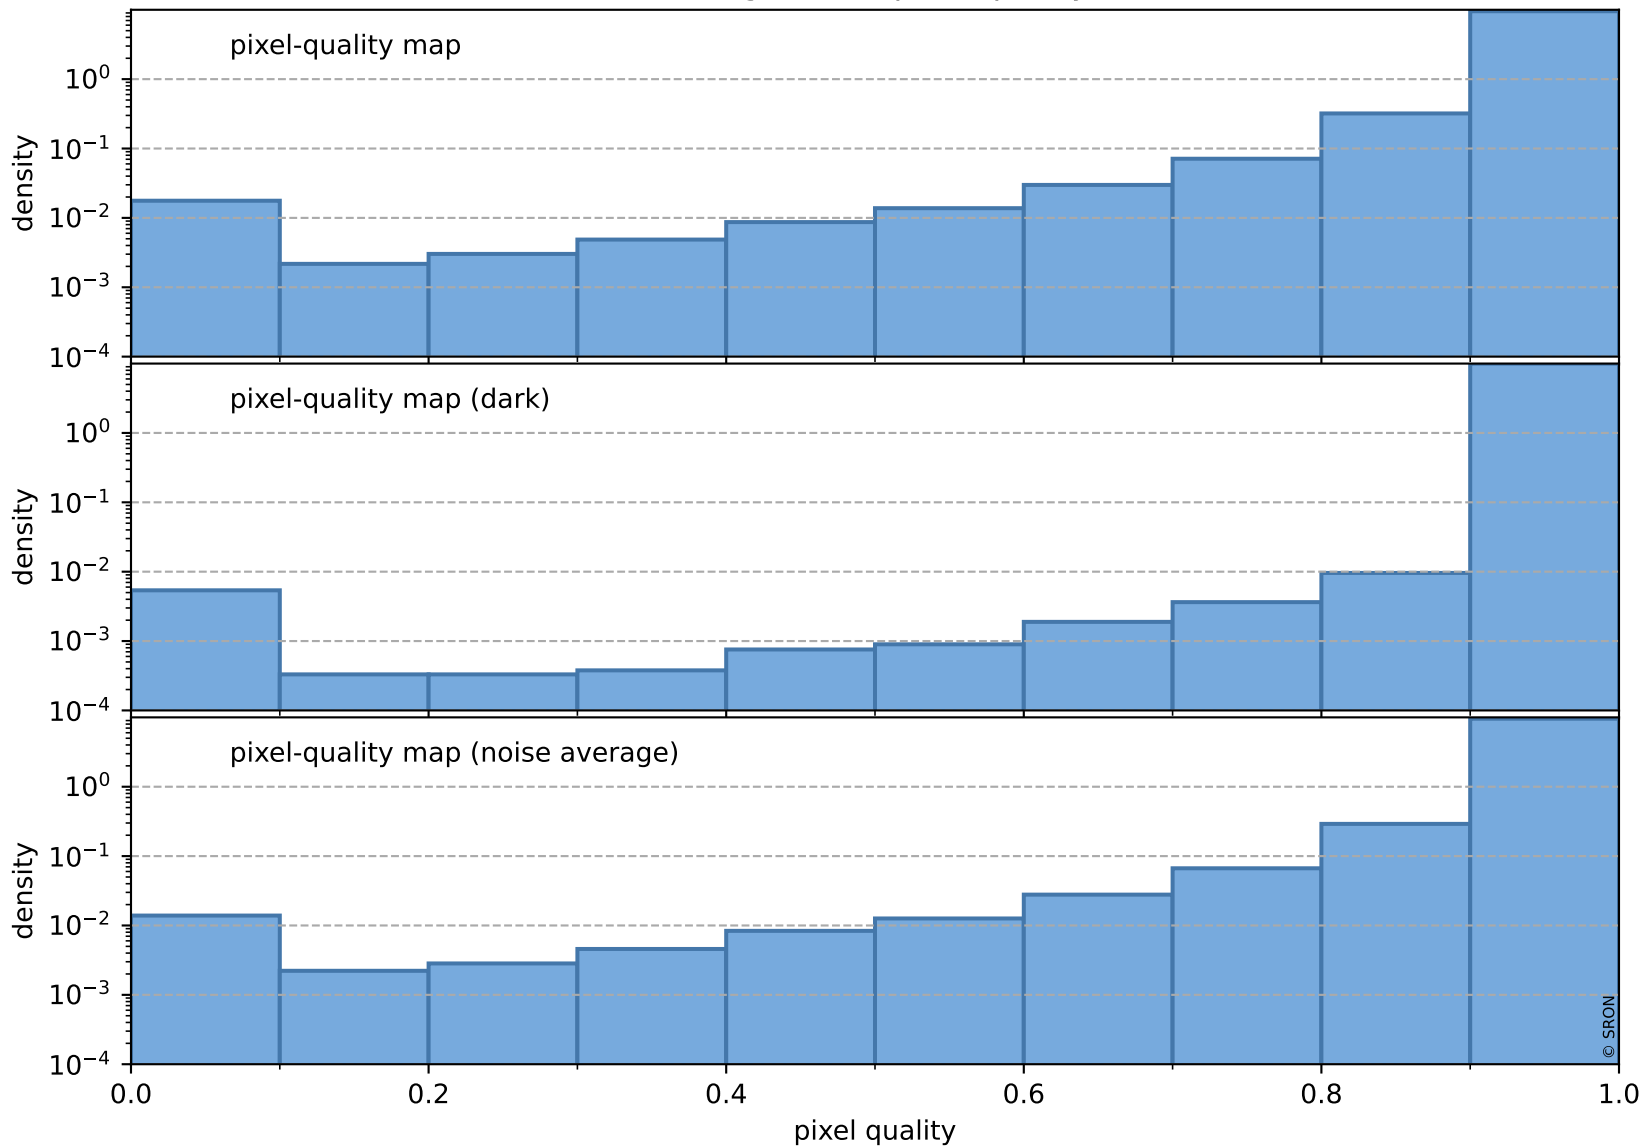

orbits : 19 in [11407, 11452]
coverage : 2019-12-26 / 2019-12-29
bad (quality < 0.8) : 2943
worst (quality < 0.1) : 294
created : 2023-08-22T08:03:41

pixel-quality map (noise average)

Tropomi SWIR pixel quality (official)

orbits : 19 in [11407, 11452]
coverage : 2019-12-26 / 2019-12-29
to good : 345
good to bad : 1131
to worst : 165
created : 2023-08-22T08:03:42

total quality compared with SWIR pixel-quality CKD

Tropomi SWIR pixel quality (official)

orbits : 19 in [11407, 11452]
coverage : 2019-12-26 / 2019-12-29
created : 2023-08-22T08:03:42

Histograms of pixel-quality

Tropomi SWIR pixel quality (official) ground-tracks of Sentinel-5P

orbits : 19 in [11407, 11452]
coverage : 2019-12-26 / 2019-12-29
created : 2023-08-22T08:03:42

Tropomi SWIR pixel quality (official)

orbits : [2827, 11452]
coverage : 2018-04-30 / 2019-12-29
created : 2023-08-22T08:03:43

trend of pixel quality & temperatures