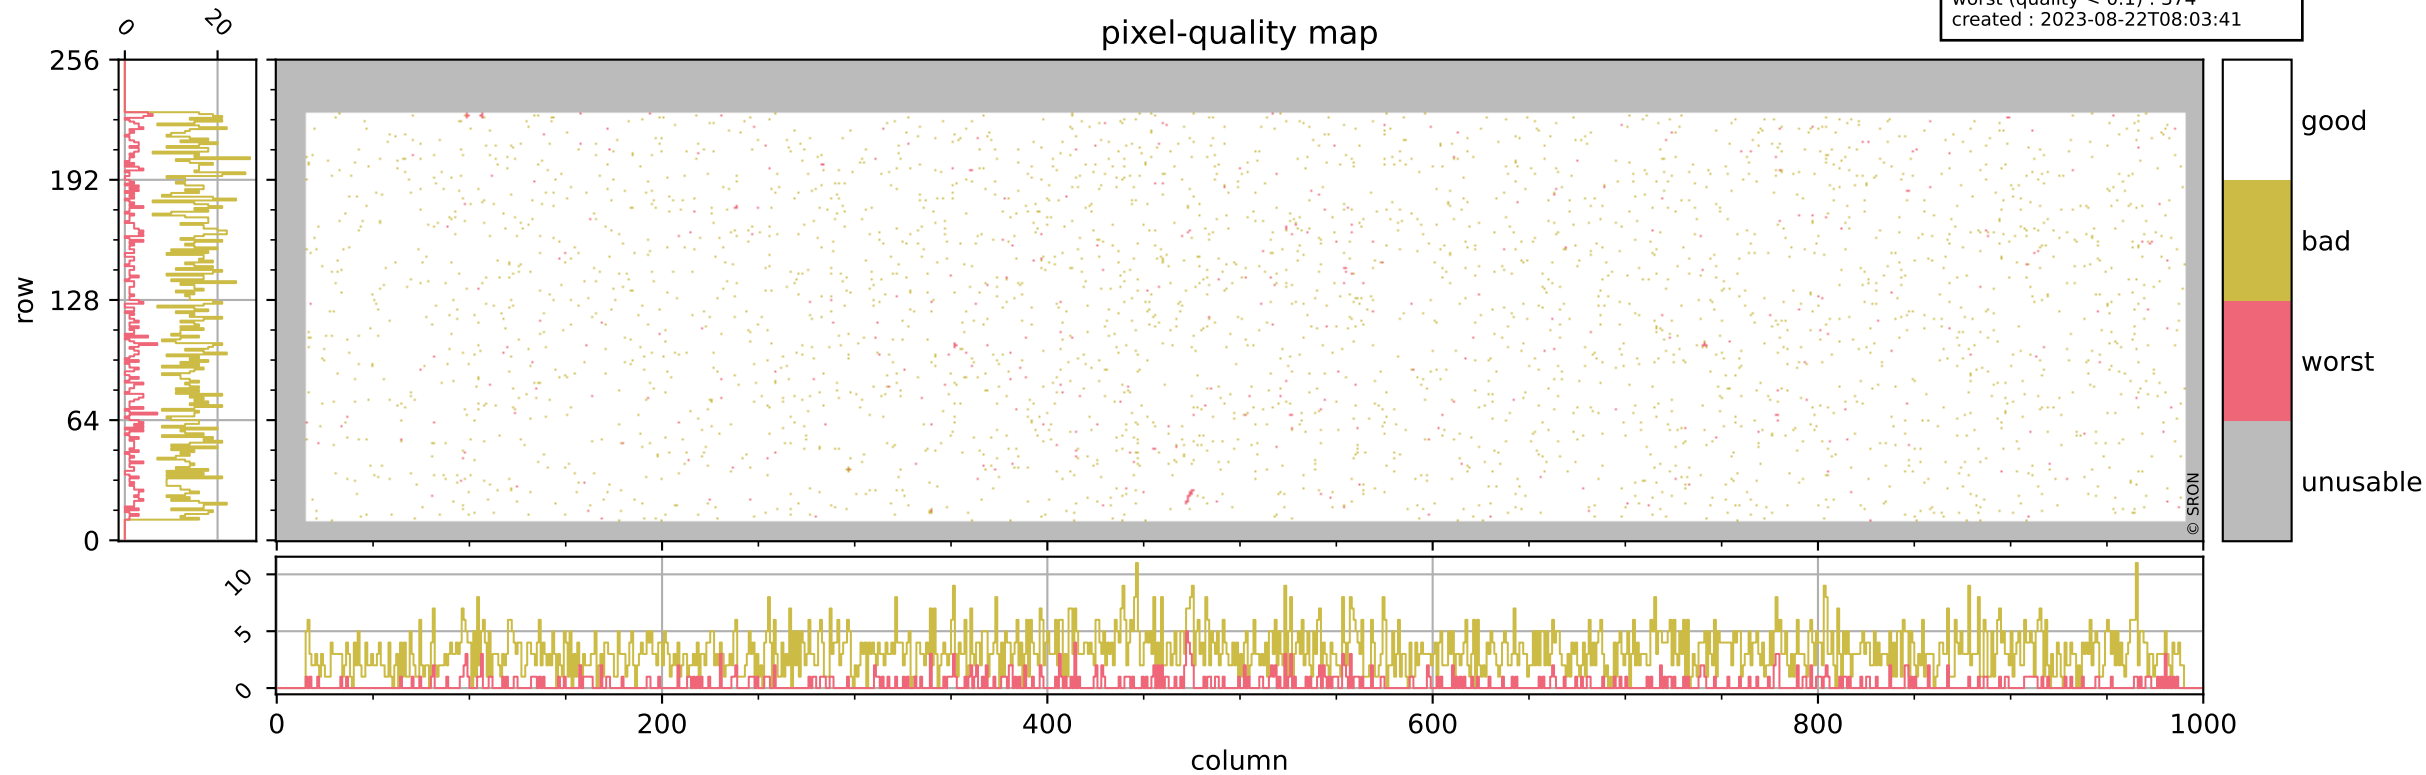

Tropomi SWIR pixel quality (official)

orbits : 19 in [11407, 11452]
coverage : 2019-12-26 / 2019-12-29
bad (quality < 0.8) : 3202
worst (quality < 0.1) : 374
created : 2023-08-22T08:03:41

pixel-quality map

Tropomi SWIR pixel quality (official)

orbits : 19 in [11407, 11452]
coverage : 2019-12-26 / 2019-12-29
bad (quality < 0.8) : 288
worst (quality < 0.1) : 114
created : 2023-08-22T08:03:41

Tropomi SWIR pixel quality (official)

orbits : 19 in [11407, 11452]
coverage : 2019-12-26 / 2019-12-29
bad (quality < 0.8) : 2943
worst (quality < 0.1) : 294
created : 2023-08-22T08:03:41

pixel-quality map (noise average)

Tropomi SWIR pixel quality (official)

orbits : 19 in [11407, 11452]
coverage : 2019-12-26 / 2019-12-29
created : 2023-08-22T08:03:42

Histograms of pixel-quality

Tropomi SWIR pixel quality (official) ground-tracks of Sentinel-5P

orbits : 19 in [11407, 11452]
coverage : 2019-12-26 / 2019-12-29
created : 2023-08-22T08:03:42