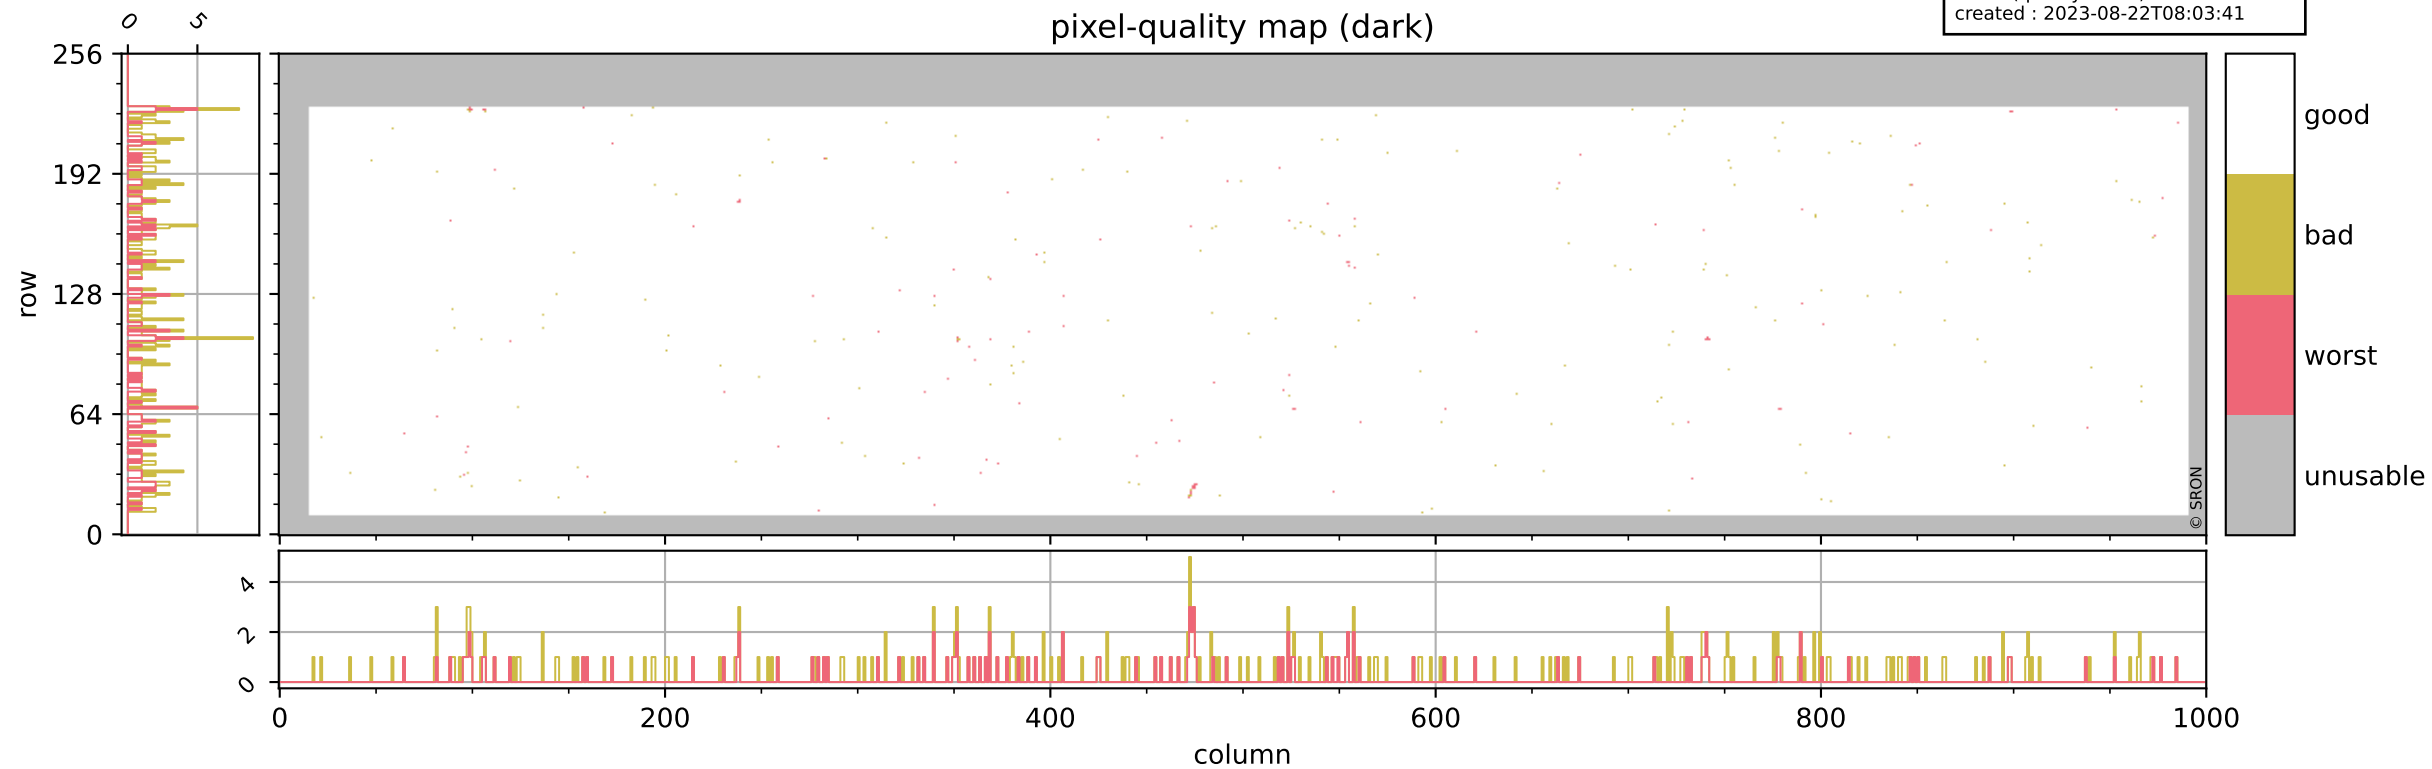

Tropomi SWIR pixel quality (official)

orbits : 19 in [11407, 11452]
coverage : 2019-12-26 / 2019-12-29
bad (quality < 0.8) : 3202
worst (quality < 0.1) : 374
created : 2023-08-22T08:03:41

pixel-quality map

Tropomi SWIR pixel quality (official)

orbits : 19 in [11407, 11452]
coverage : 2019-12-26 / 2019-12-29
bad (quality < 0.8) : 288
worst (quality < 0.1) : 114
created : 2023-08-22T08:03:41

Tropomi SWIR pixel quality (official)

orbits : 19 in [11407, 11452]
coverage : 2019-12-26 / 2019-12-29
bad (quality < 0.8) : 2943
worst (quality < 0.1) : 294
created : 2023-08-22T08:03:41

pixel-quality map (noise average)

Tropomi SWIR pixel quality (official)

orbits : 19 in [11407, 11452]
coverage : 2019-12-26 / 2019-12-29
created : 2023-08-22T08:03:42

Histograms of pixel-quality

Tropomi SWIR pixel quality (official) ground-tracks of Sentinel-5P

orbits : 19 in [11407, 11452]
coverage : 2019-12-26 / 2019-12-29
created : 2023-08-22T08:03:42