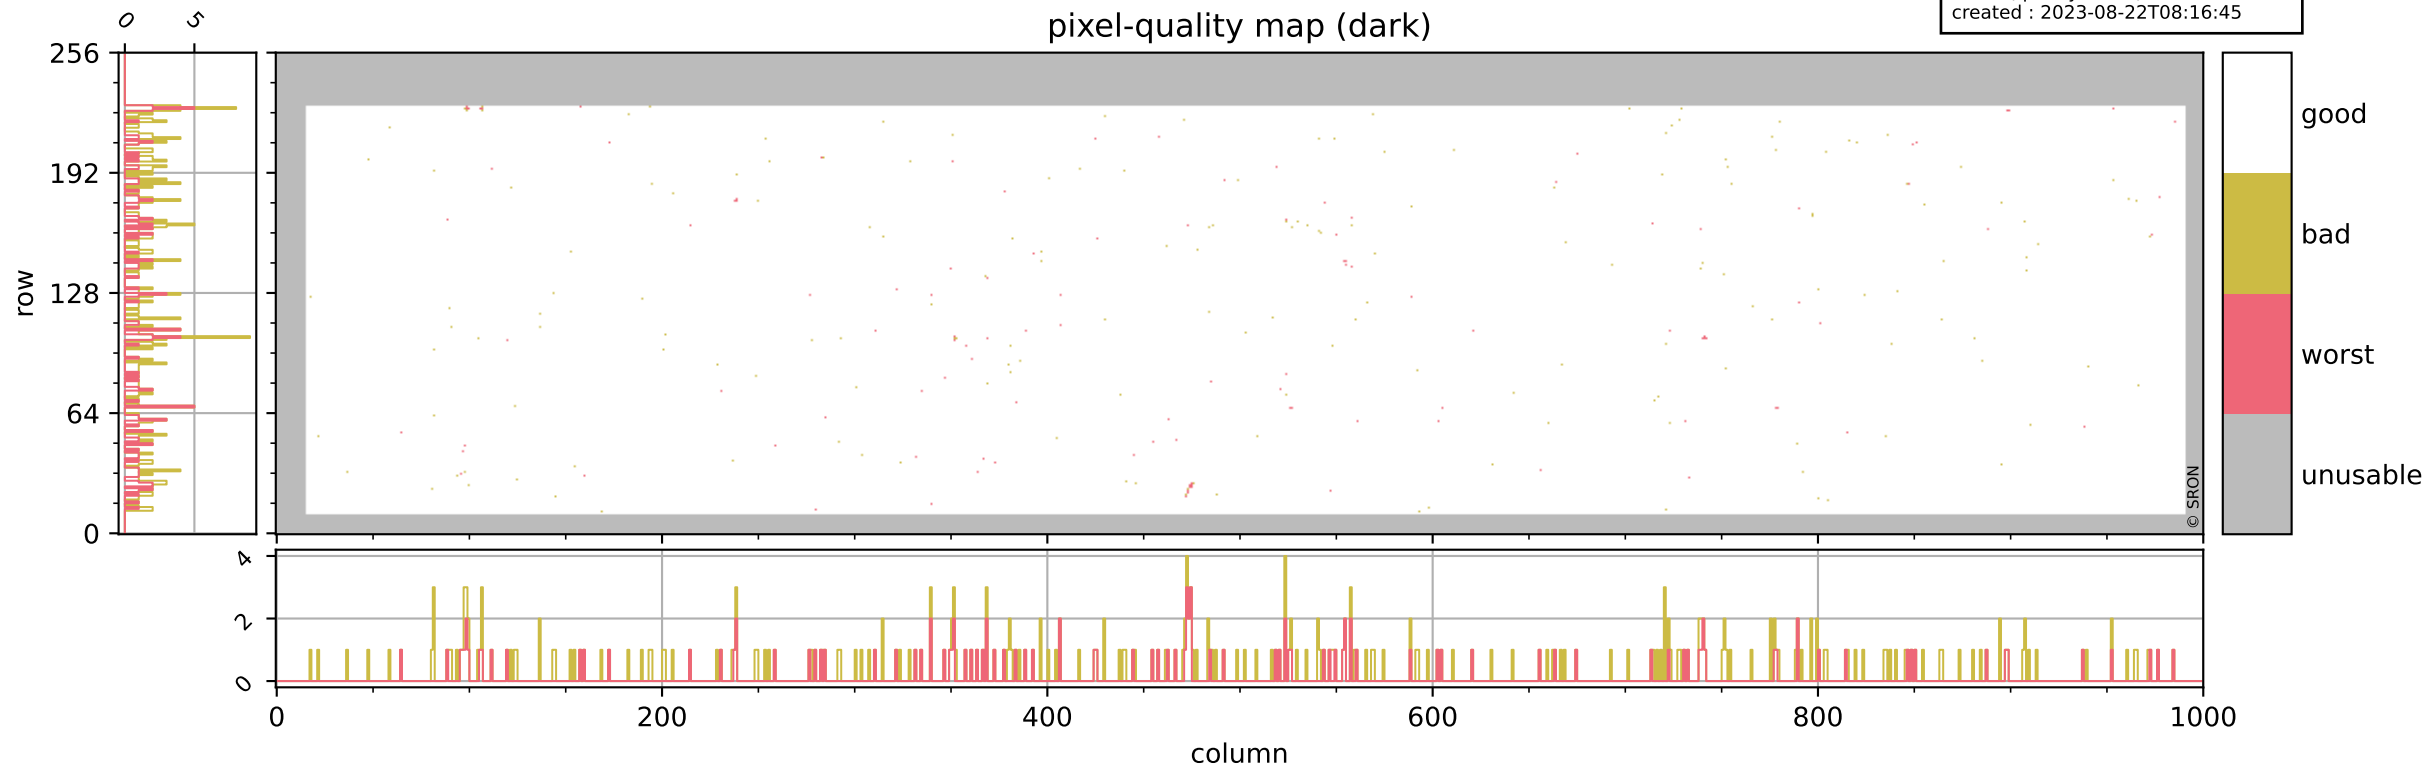

Tropomi SWIR pixel quality (official)

orbits : 19 in [16657, 16702]
coverage : 2020-12-30 / 2021-01-02
bad (quality < 0.8) : 3676
worst (quality < 0.1) : 430
created : 2023-08-22T08:16:44

pixel-quality map

Tropomi SWIR pixel quality (official)

orbits : 19 in [16657, 16702]
coverage : 2020-12-30 / 2021-01-02
bad (quality < 0.8) : 291
worst (quality < 0.1) : 115
created : 2023-08-22T08:16:45

pixel-quality map (dark)

Tropomi SWIR pixel quality (official)

orbits : 19 in [16657, 16702]
coverage : 2020-12-30 / 2021-01-02
bad (quality < 0.8) : 3424
worst (quality < 0.1) : 353
created : 2023-08-22T08:16:45

pixel-quality map (noise average)

Tropomi SWIR pixel quality (official)

orbits : 19 in [16657, 16702]
coverage : 2020-12-30 / 2021-01-02
to good : 345
good to bad : 1557
to worst : 220
created : 2023-08-22T08:16:45

total quality compared with SWIR pixel-quality CKD