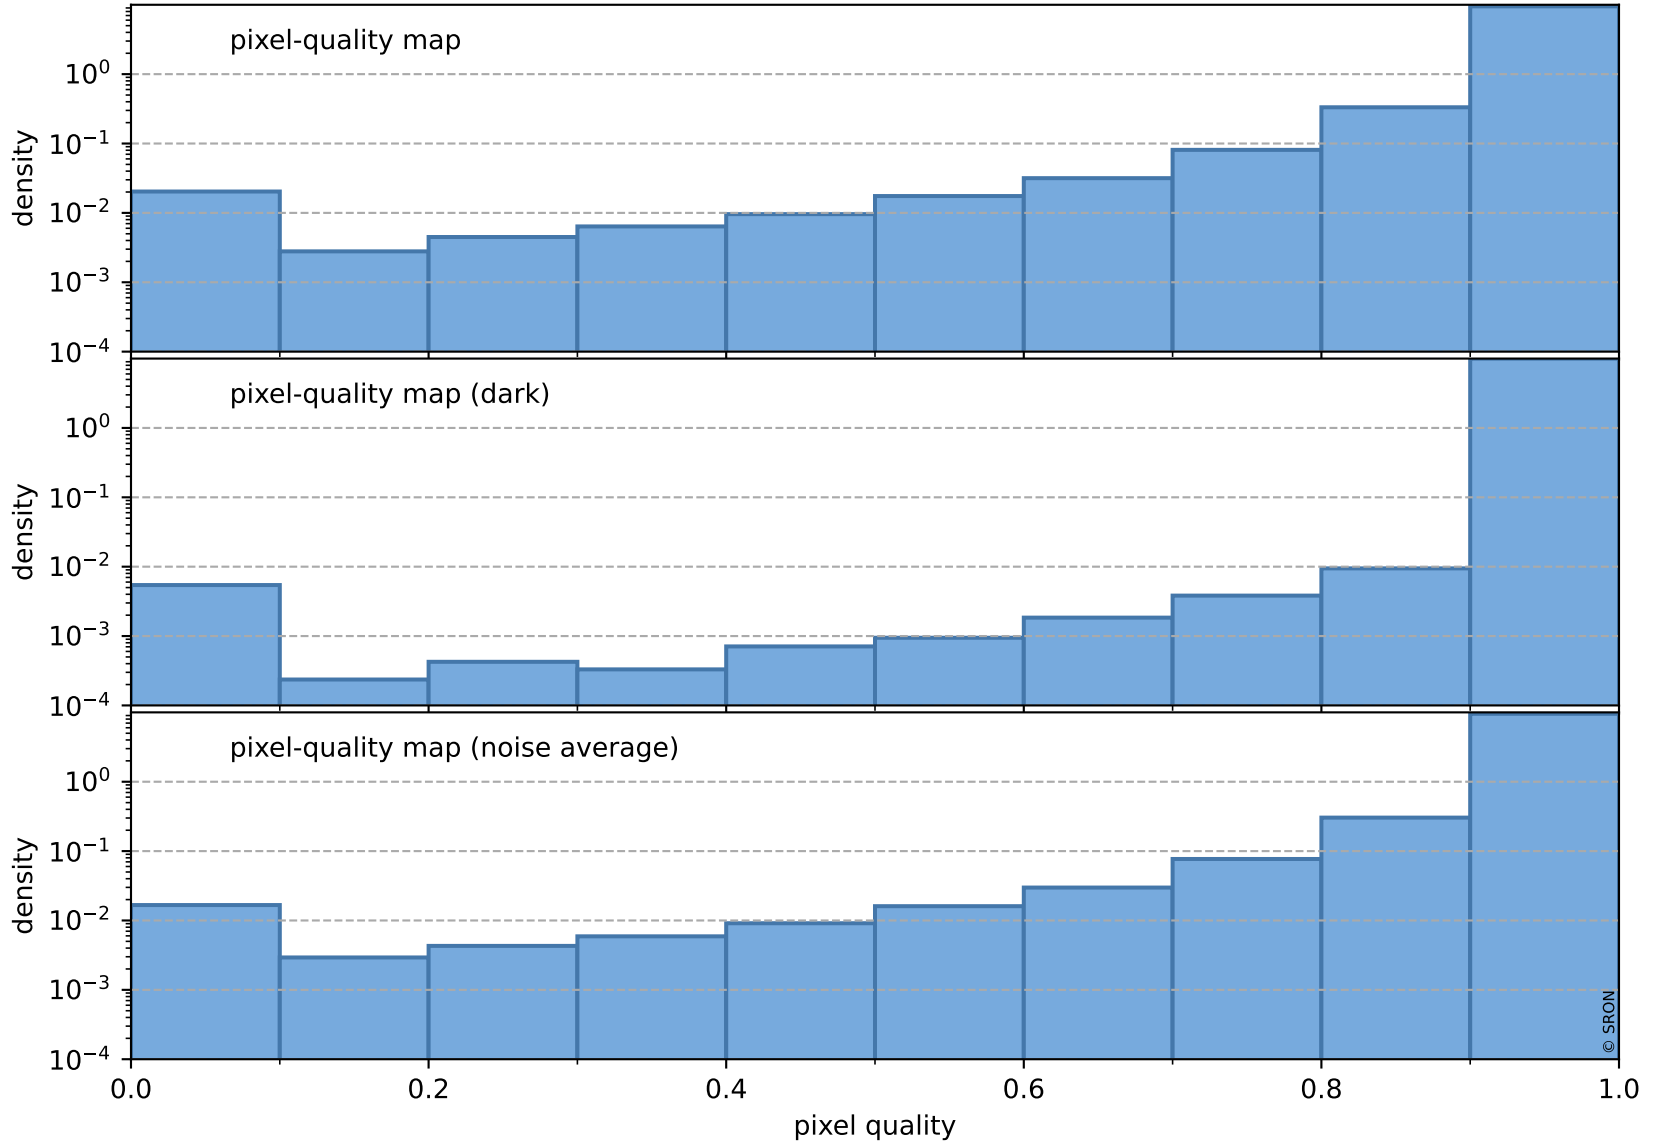

Tropomi SWIR pixel quality (official)

orbits : 19 in [16657, 16702]
coverage : 2020-12-30 / 2021-01-02
to good : 345
good to bad : 1557
to worst : 220
created : 2023-08-22T08:16:45

total quality compared with SWIR pixel-quality CKD

Tropomi SWIR pixel quality (official)

orbits : 19 in [16657, 16702]
coverage : 2020-12-30 / 2021-01-02
created : 2023-08-22T08:16:45

Histograms of pixel-quality

Tropomi SWIR pixel quality (official) ground-tracks of Sentinel-5P

orbits : 19 in [16657, 16702]
coverage : 2020-12-30 / 2021-01-02
created : 2023-08-22T08:16:46

Tropomi SWIR pixel quality (official)

orbits : [2827, 16702]
coverage : 2018-04-30 / 2021-01-02
created : 2023-08-22T08:16:46