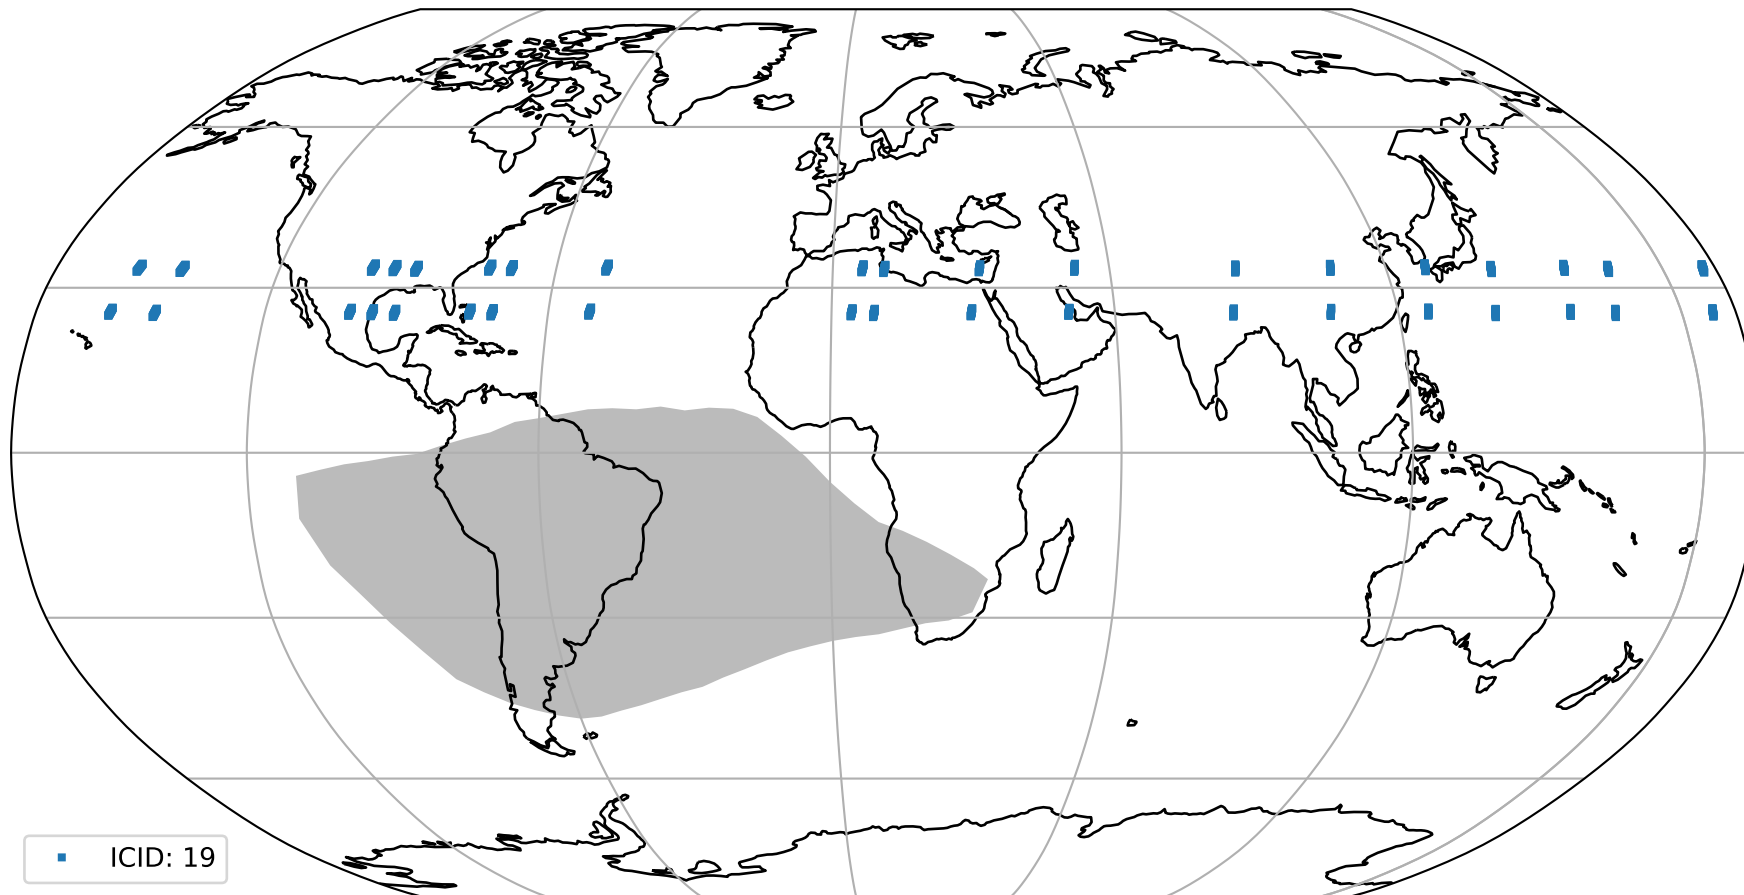

Tropomi SWIR pixel quality (official)

orbits : 19 in [16657, 16702]
coverage : 2020-12-30 / 2021-01-02
to good : 345
good to bad : 1557
to worst : 220
created : 2023-08-22T08:16:45

total quality compared with SWIR pixel-quality CKD

Tropomi SWIR pixel quality (official)

orbits : 19 in [16657, 16702]
coverage : 2020-12-30 / 2021-01-02
created : 2023-08-22T08:16:45

Histograms of pixel-quality

Tropomi SWIR pixel quality (official) ground-tracks of Sentinel-5P

orbits : 19 in [16657, 16702]
coverage : 2020-12-30 / 2021-01-02
created : 2023-08-22T08:16:46

Tropomi SWIR pixel quality (official)

orbits : [2827, 16702]
coverage : 2018-04-30 / 2021-01-02
created : 2023-08-22T08:16:46