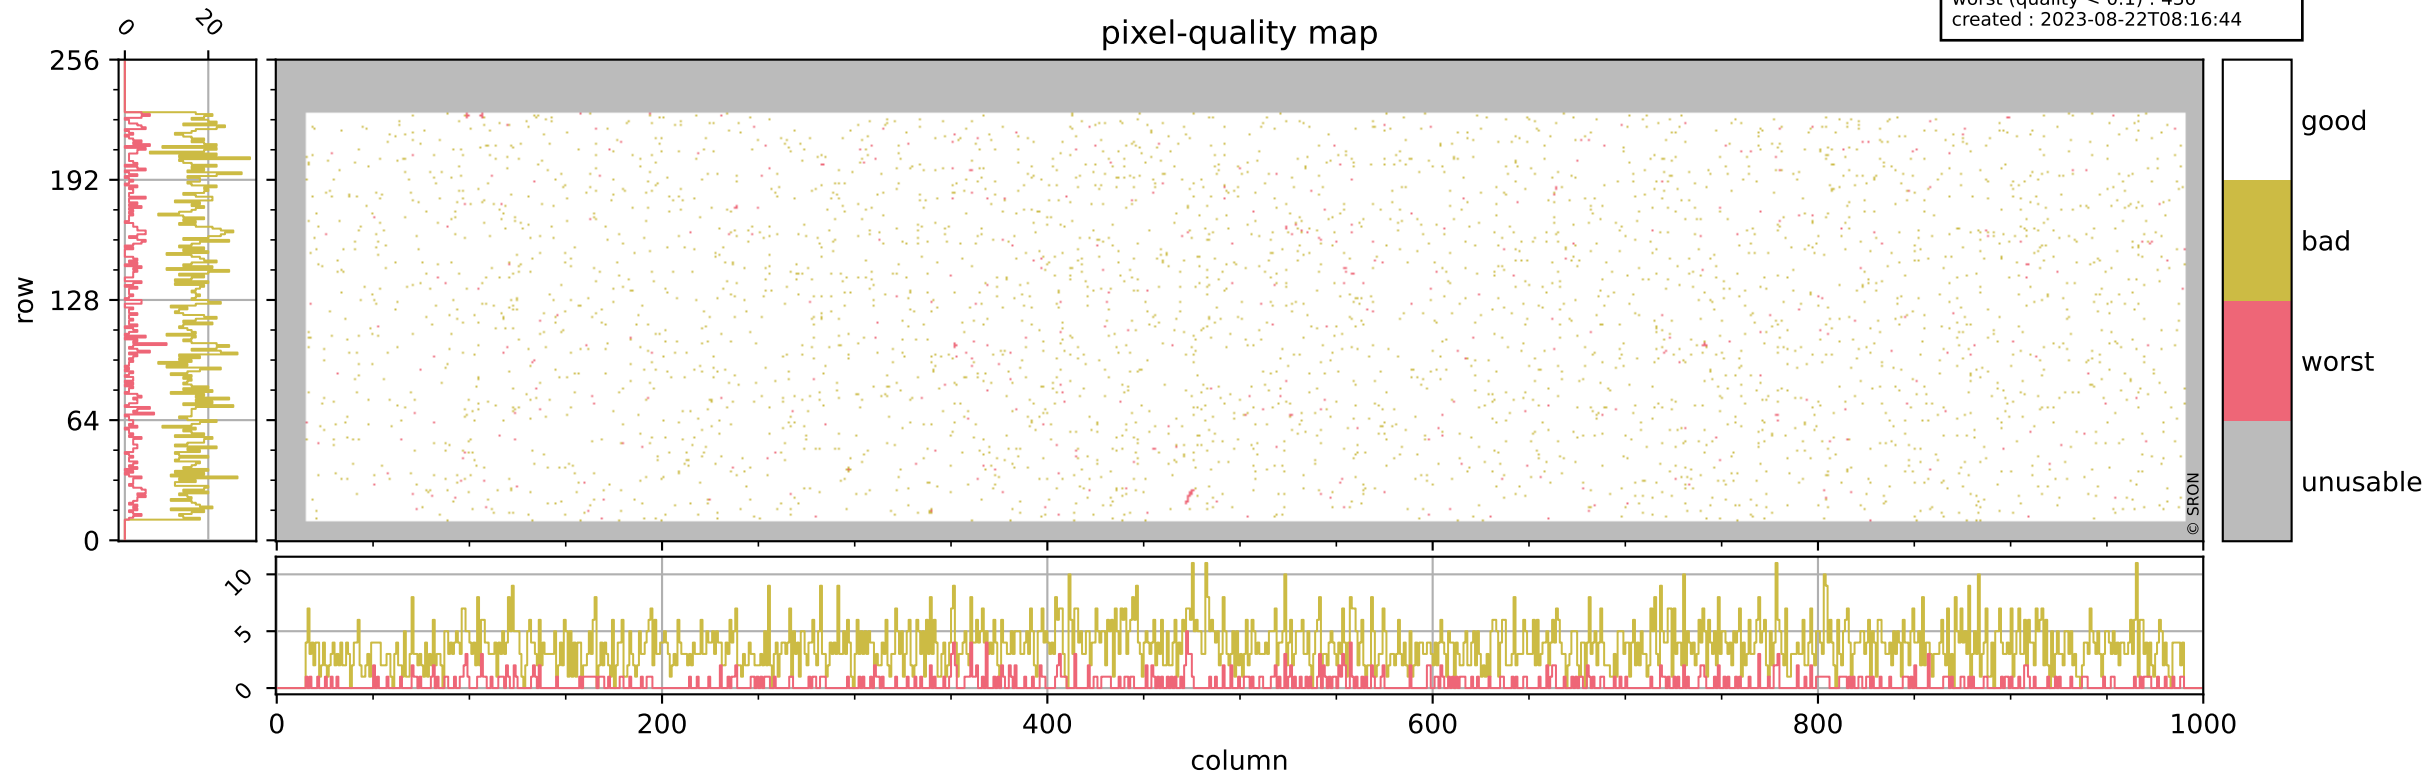

Tropomi SWIR pixel quality (official)

orbits : 19 in [16657, 16702]
coverage : 2020-12-30 / 2021-01-02
bad (quality < 0.8) : 3676
worst (quality < 0.1) : 430
created : 2023-08-22T08:16:44

pixel-quality map

Tropomi SWIR pixel quality (official)

orbits : 19 in [16657, 16702]
coverage : 2020-12-30 / 2021-01-02
bad (quality < 0.8) : 291
worst (quality < 0.1) : 115
created : 2023-08-22T08:16:45

pixel-quality map (dark)

Tropomi SWIR pixel quality (official)

orbits : 19 in [16657, 16702]
coverage : 2020-12-30 / 2021-01-02
bad (quality < 0.8) : 3424
worst (quality < 0.1) : 353
created : 2023-08-22T08:16:45

pixel-quality map (noise average)

Tropomi SWIR pixel quality (official)

orbits : 19 in [16657, 16702]
coverage : 2020-12-30 / 2021-01-02
to good : 345
good to bad : 1557
to worst : 220
created : 2023-08-22T08:16:45

total quality compared with SWIR pixel-quality CKD