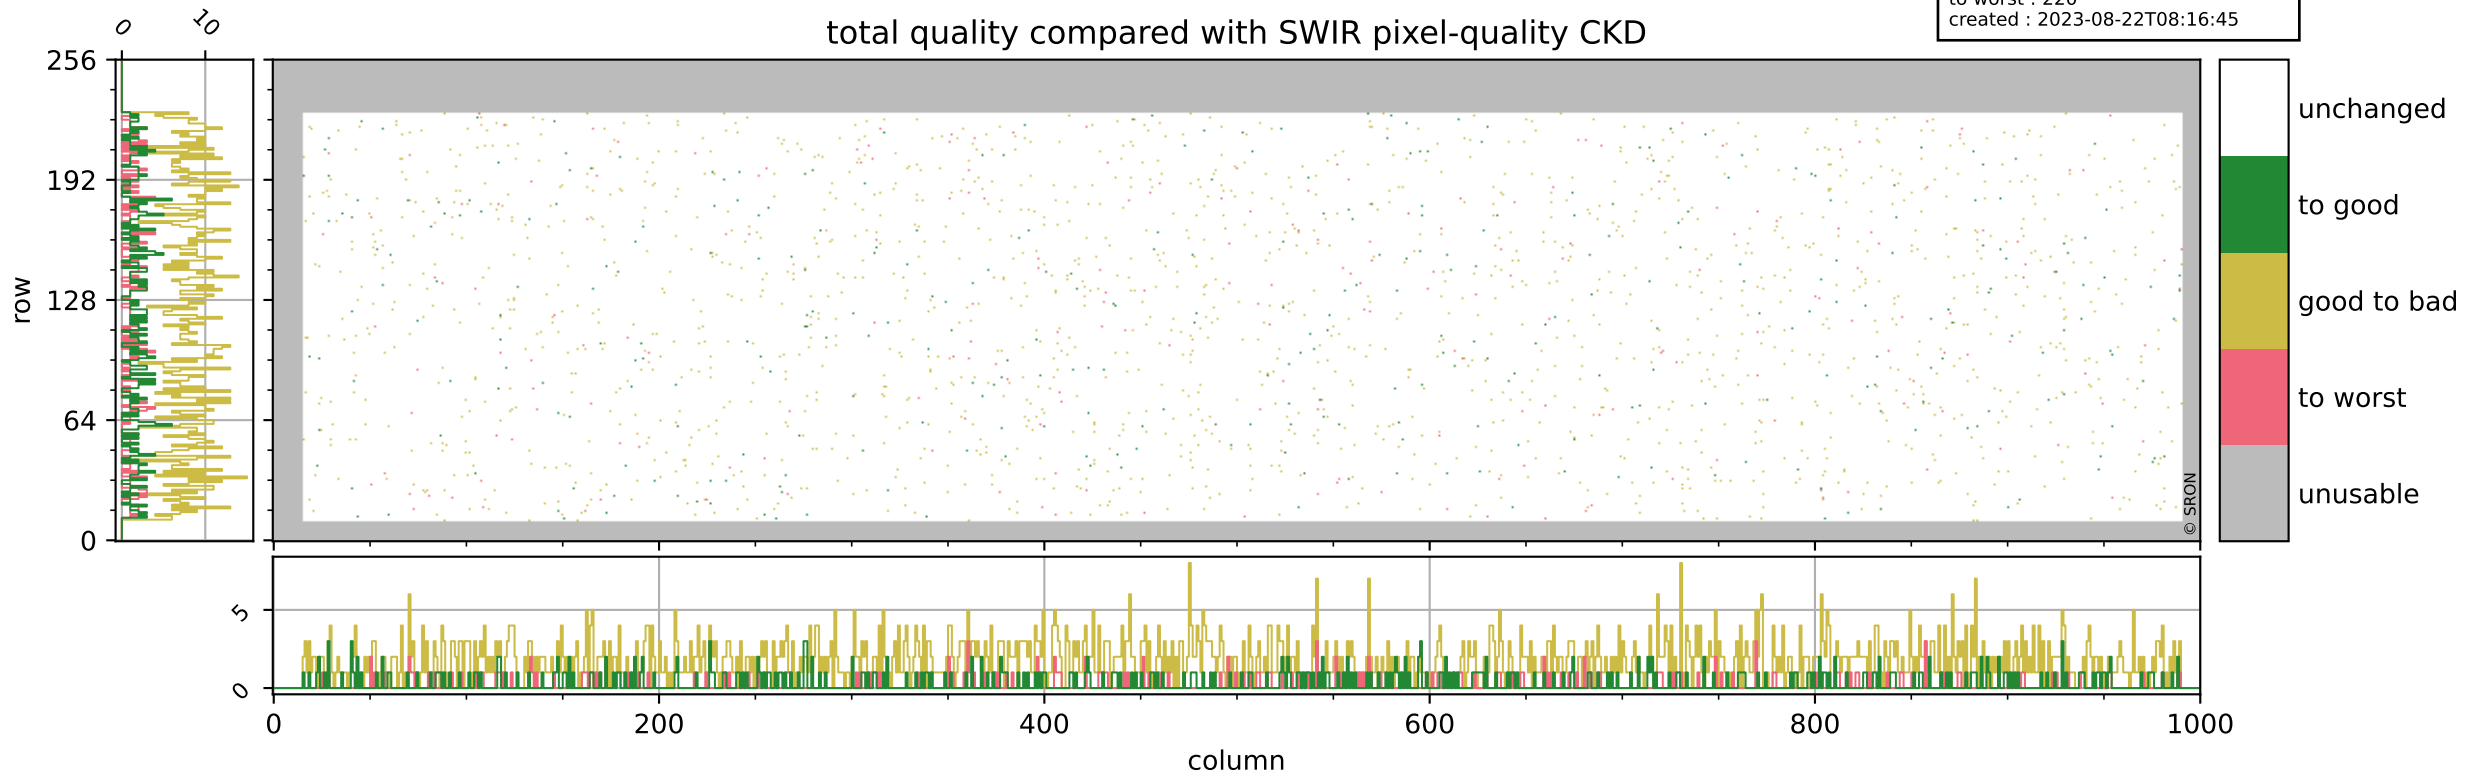

Tropomi SWIR pixel quality (official)

orbits : 19 in [16657, 16702]
coverage : 2020-12-30 / 2021-01-02
bad (quality < 0.8) : 3424
worst (quality < 0.1) : 353
created : 2023-08-22T08:16:45

pixel-quality map (noise average)

Tropomi SWIR pixel quality (official)

orbits : 19 in [16657, 16702]
coverage : 2020-12-30 / 2021-01-02
to good : 345
good to bad : 1557
to worst : 220
created : 2023-08-22T08:16:45

total quality compared with SWIR pixel-quality CKD

Tropomi SWIR pixel quality (official)

orbits : 19 in [16657, 16702]
coverage : 2020-12-30 / 2021-01-02
created : 2023-08-22T08:16:45

Histograms of pixel-quality

Tropomi SWIR pixel quality (official) ground-tracks of Sentinel-5P

orbits : 19 in [16657, 16702]
coverage : 2020-12-30 / 2021-01-02
created : 2023-08-22T08:16:46

Tropomi SWIR pixel quality (official)

orbits : [2827, 16702]
coverage : 2018-04-30 / 2021-01-02
created : 2023-08-22T08:16:46