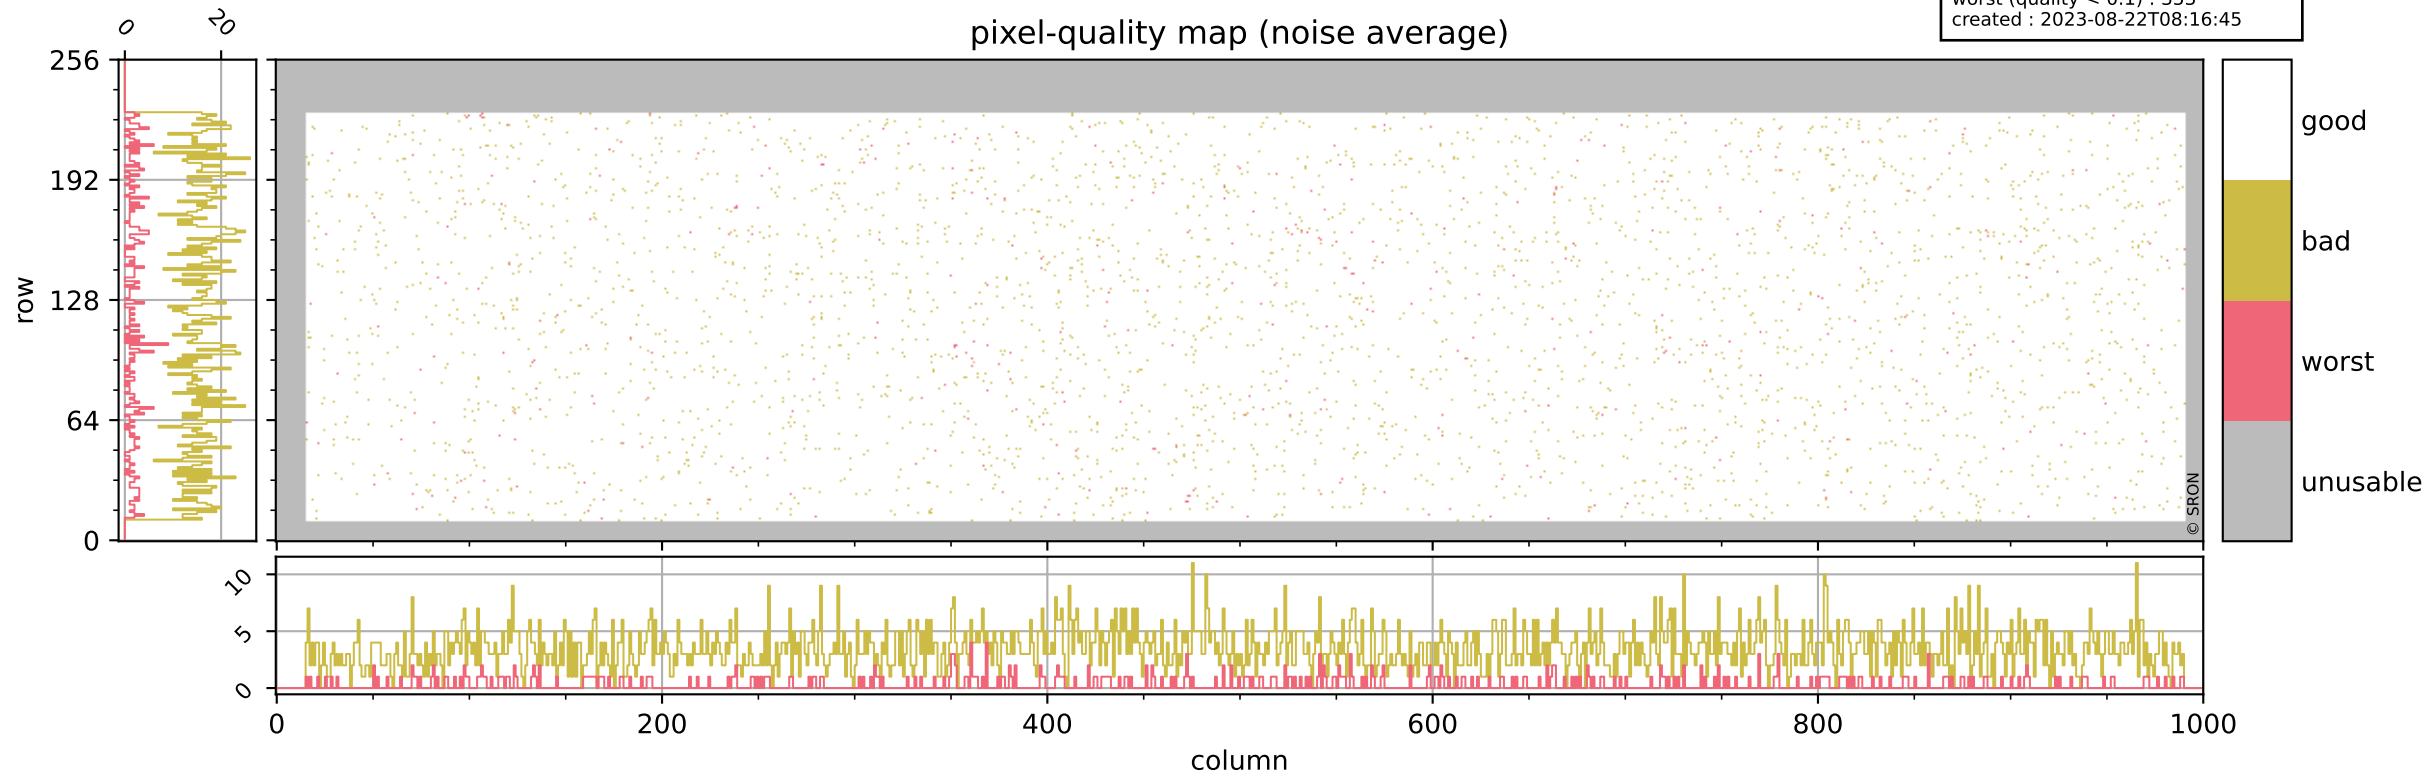

Tropomi SWIR pixel quality (official)

orbits : 19 in [16657, 16702]
coverage : 2020-12-30 / 2021-01-02
bad (quality < 0.8) : 291
worst (quality < 0.1) : 115
created : 2023-08-22T08:16:45

pixel-quality map (dark)

Tropomi SWIR pixel quality (official)

orbits : 19 in [16657, 16702]
coverage : 2020-12-30 / 2021-01-02
bad (quality < 0.8) : 3424
worst (quality < 0.1) : 353
created : 2023-08-22T08:16:45

pixel-quality map (noise average)

Tropomi SWIR pixel quality (official)

orbits : 19 in [16657, 16702]
coverage : 2020-12-30 / 2021-01-02
to good : 345
good to bad : 1557
to worst : 220
created : 2023-08-22T08:16:45

total quality compared with SWIR pixel-quality CKD

Tropomi SWIR pixel quality (official)

orbits : 19 in [16657, 16702]
coverage : 2020-12-30 / 2021-01-02
created : 2023-08-22T08:16:45

Histograms of pixel-quality

Tropomi SWIR pixel quality (official) ground-tracks of Sentinel-5P