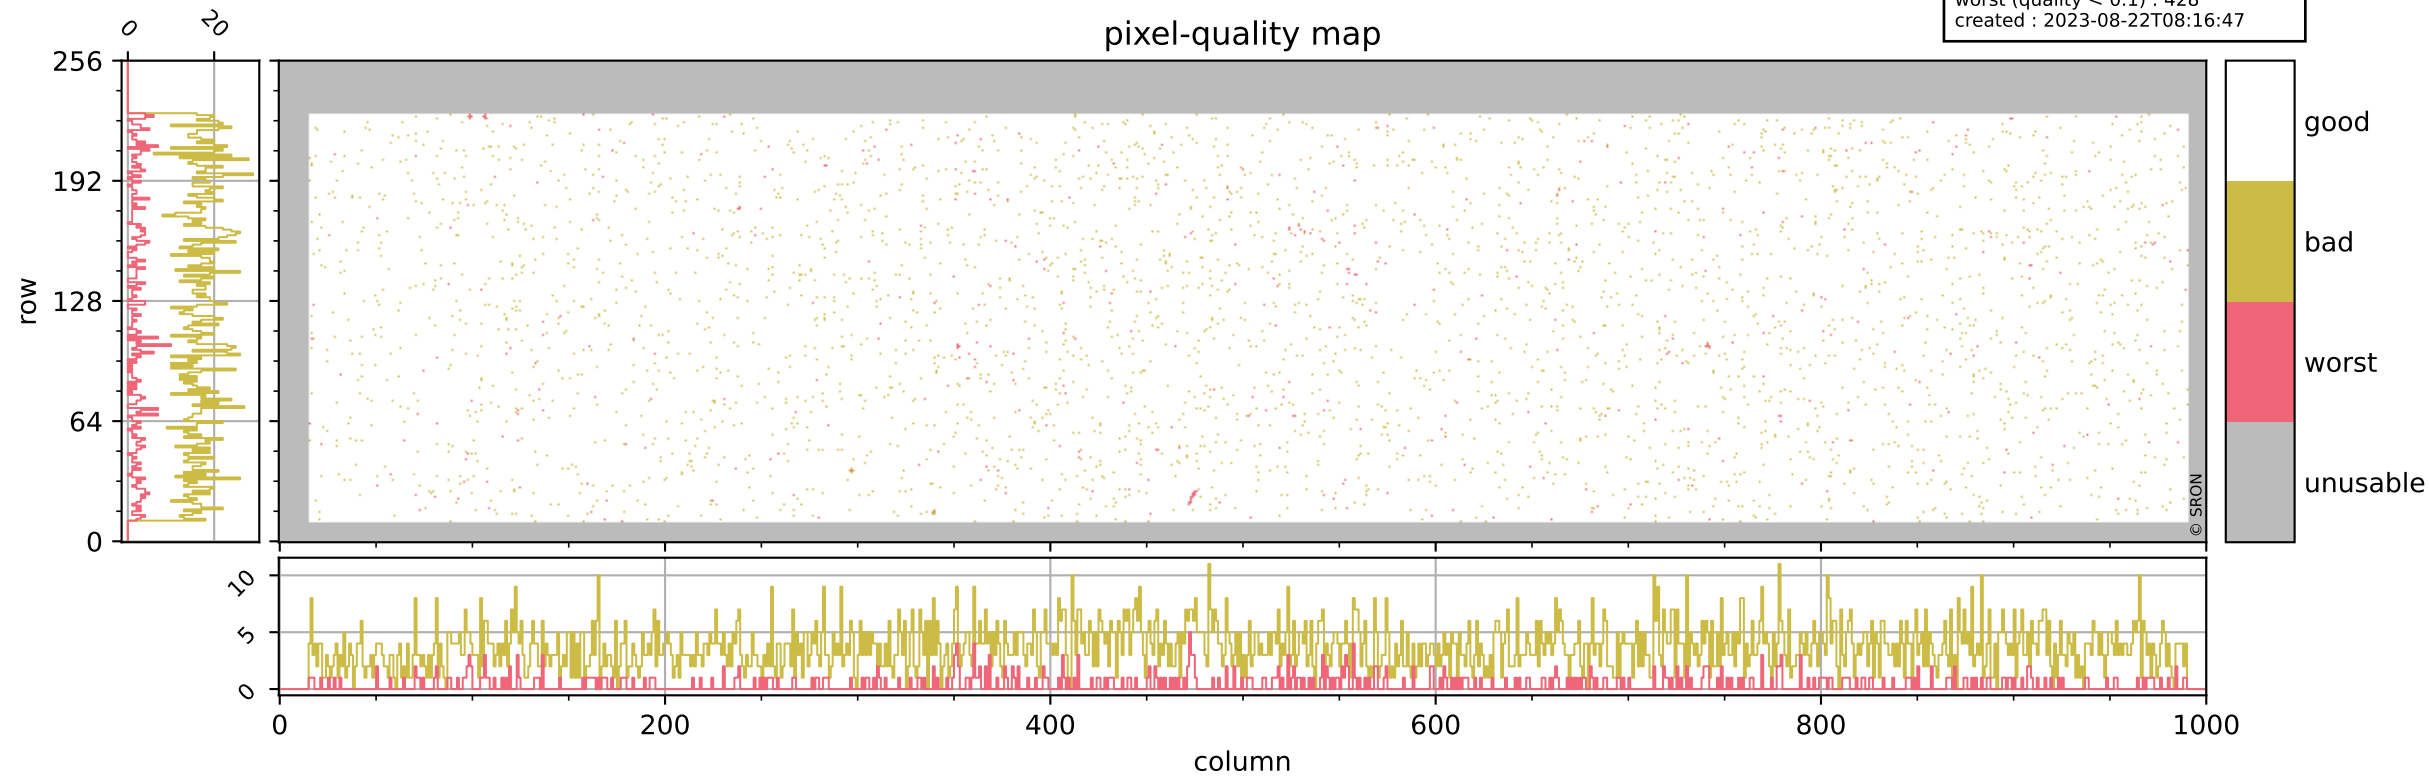

# Tropomi SWIR pixel quality (official)

orbits : 19 in [16672, 16717]  
coverage : 2020-12-31 / 2021-01-03  
bad (quality < 0.8) : 3677  
worst (quality < 0.1) : 428  
created : 2023-08-22T08:16:47

## pixel-quality map

# Tropomi SWIR pixel quality (official)

orbits : 19 in [16672, 16717]  
coverage : 2020-12-31 / 2021-01-03  
bad (quality < 0.8) : 291  
worst (quality < 0.1) : 113  
created : 2023-08-22T08:16:47

# Tropomi SWIR pixel quality (official)

orbits : 19 in [16672, 16717]  
coverage : 2020-12-31 / 2021-01-03  
bad (quality < 0.8) : 3423  
worst (quality < 0.1) : 348  
created : 2023-08-22T08:16:47