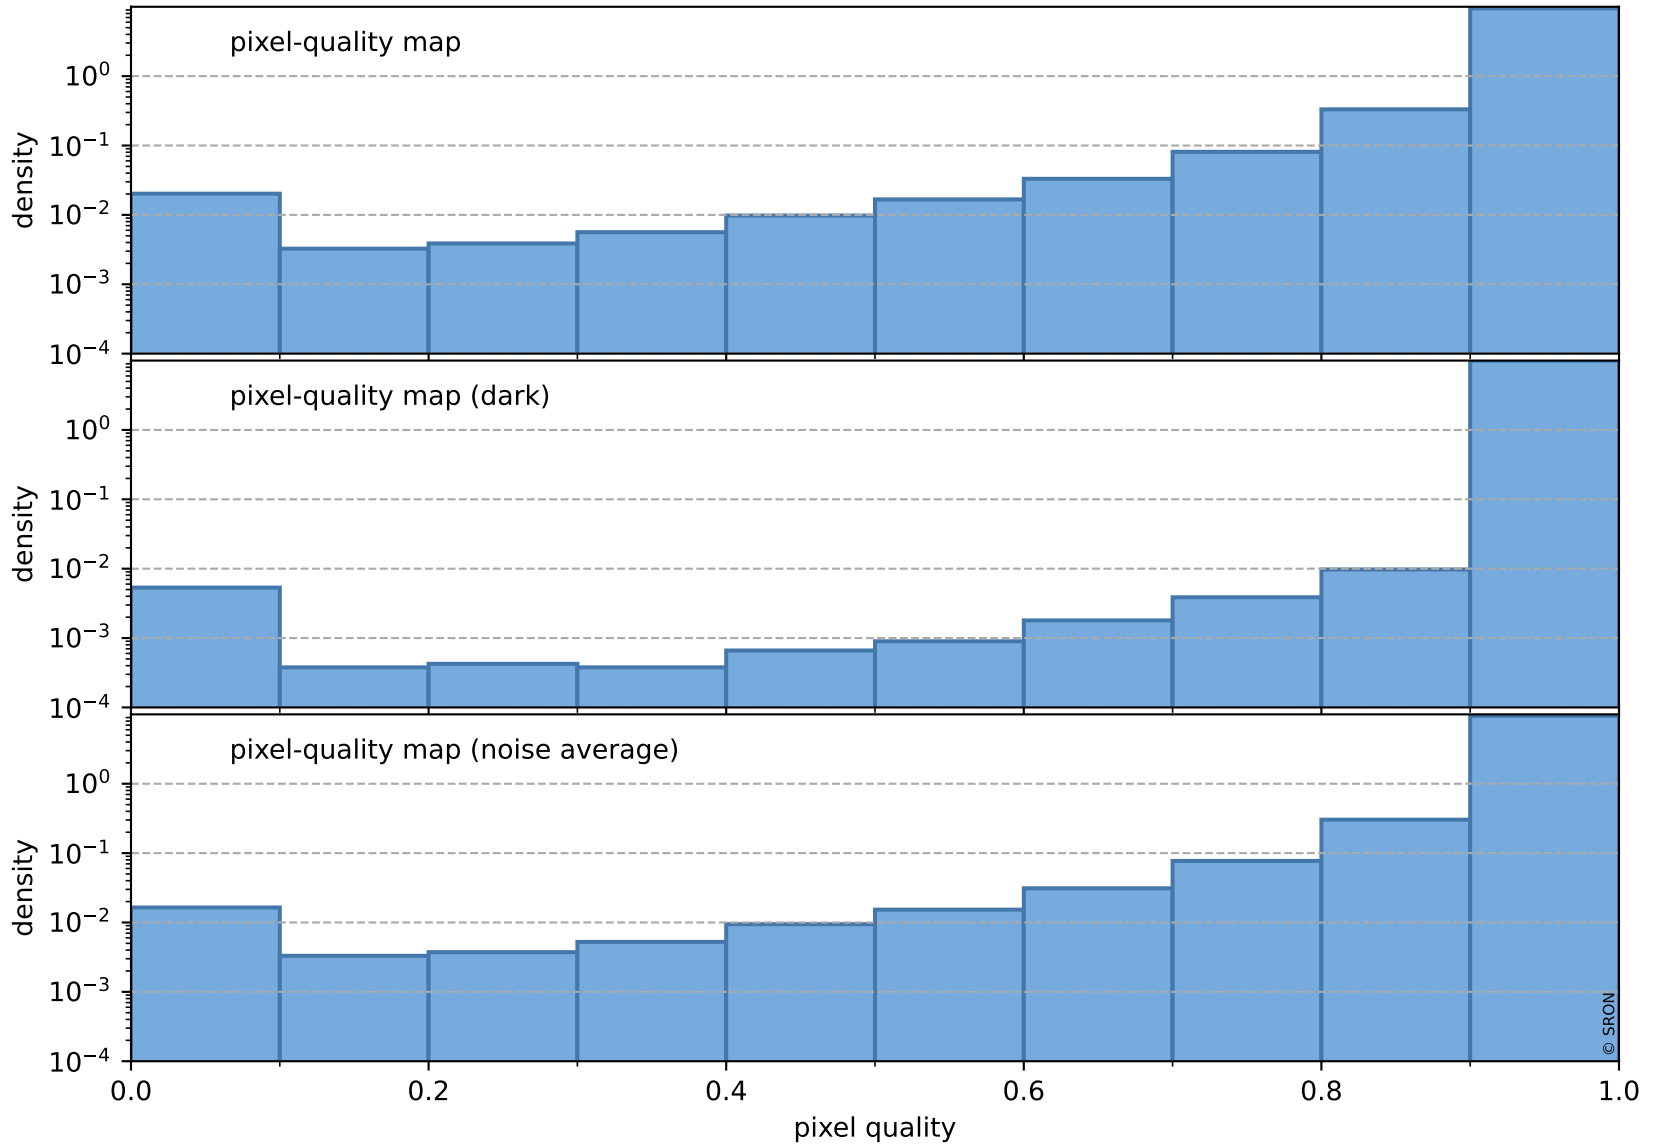

Tropomi SWIR pixel quality (official)

orbits : 19 in [16672, 16717]
coverage : 2020-12-31 / 2021-01-03
created : 2023-08-22T08:16:48

Histograms of pixel-quality