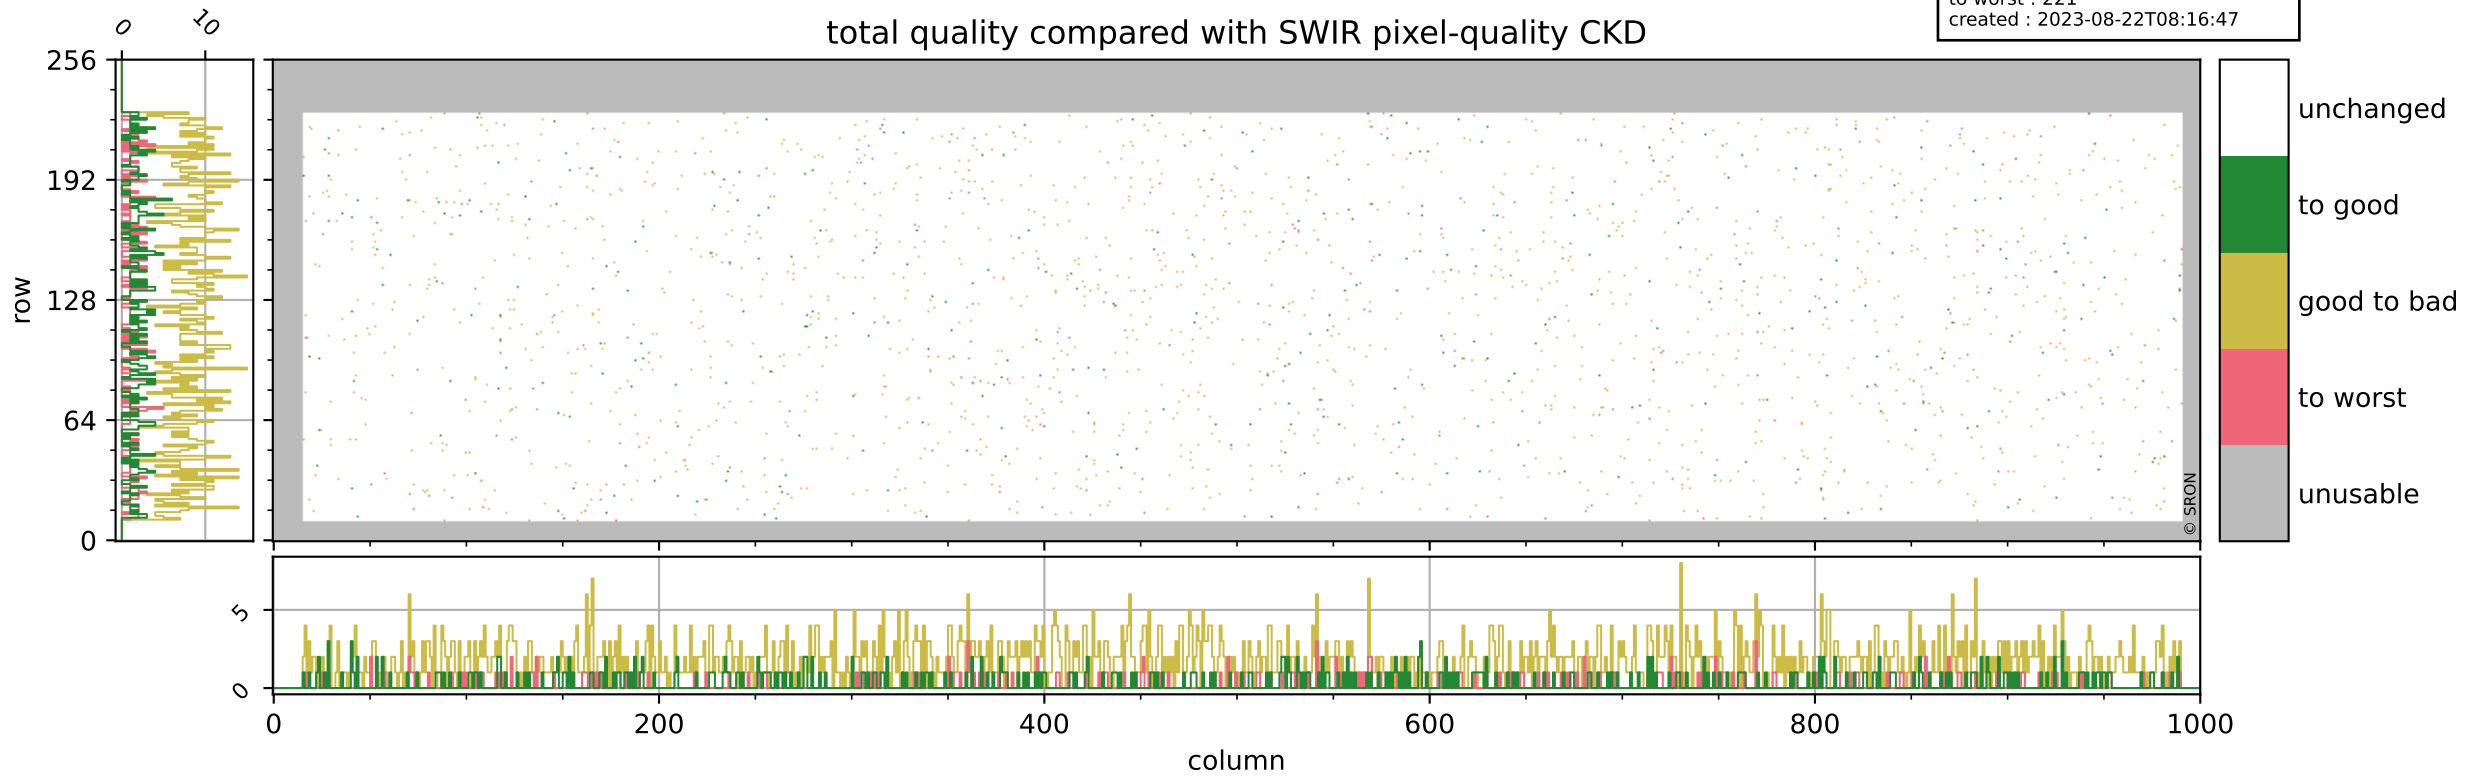

Tropomi SWIR pixel quality (official)

orbits : 19 in [16672, 16717]
coverage : 2020-12-31 / 2021-01-03
to good : 346
good to bad : 1556
to worst : 221
created : 2023-08-22T08:16:47

total quality compared with SWIR pixel-quality CKD