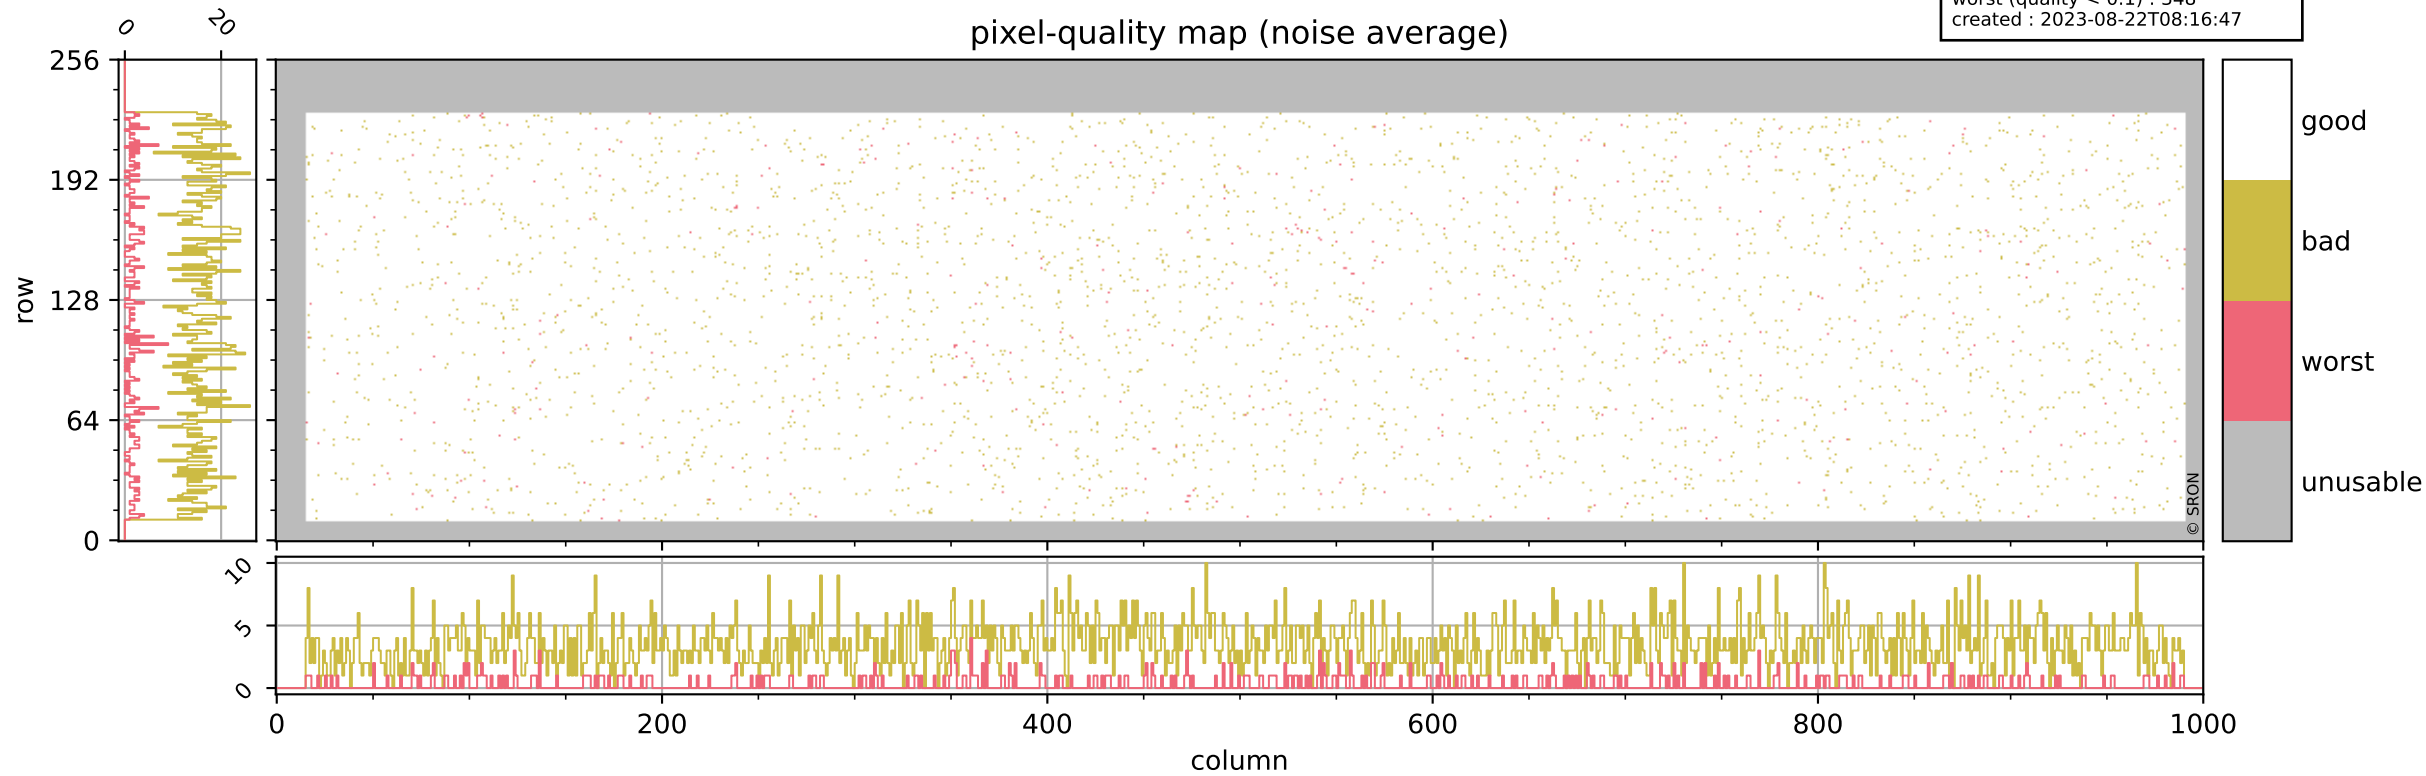

## pixel-quality map

# Tropomi SWIR pixel quality (official)

orbits : 19 in [16672, 16717]  
coverage : 2020-12-31 / 2021-01-03  
bad (quality < 0.8) : 291  
worst (quality < 0.1) : 113  
created : 2023-08-22T08:16:47

# Tropomi SWIR pixel quality (official)

orbits : 19 in [16672, 16717]  
coverage : 2020-12-31 / 2021-01-03  
bad (quality < 0.8) : 3423  
worst (quality < 0.1) : 348  
created : 2023-08-22T08:16:47

# Tropomi SWIR pixel quality (official)

orbits : 19 in [16672, 16717]  
coverage : 2020-12-31 / 2021-01-03  
to good : 346  
good to bad : 1556  
to worst : 221  
created : 2023-08-22T08:16:47