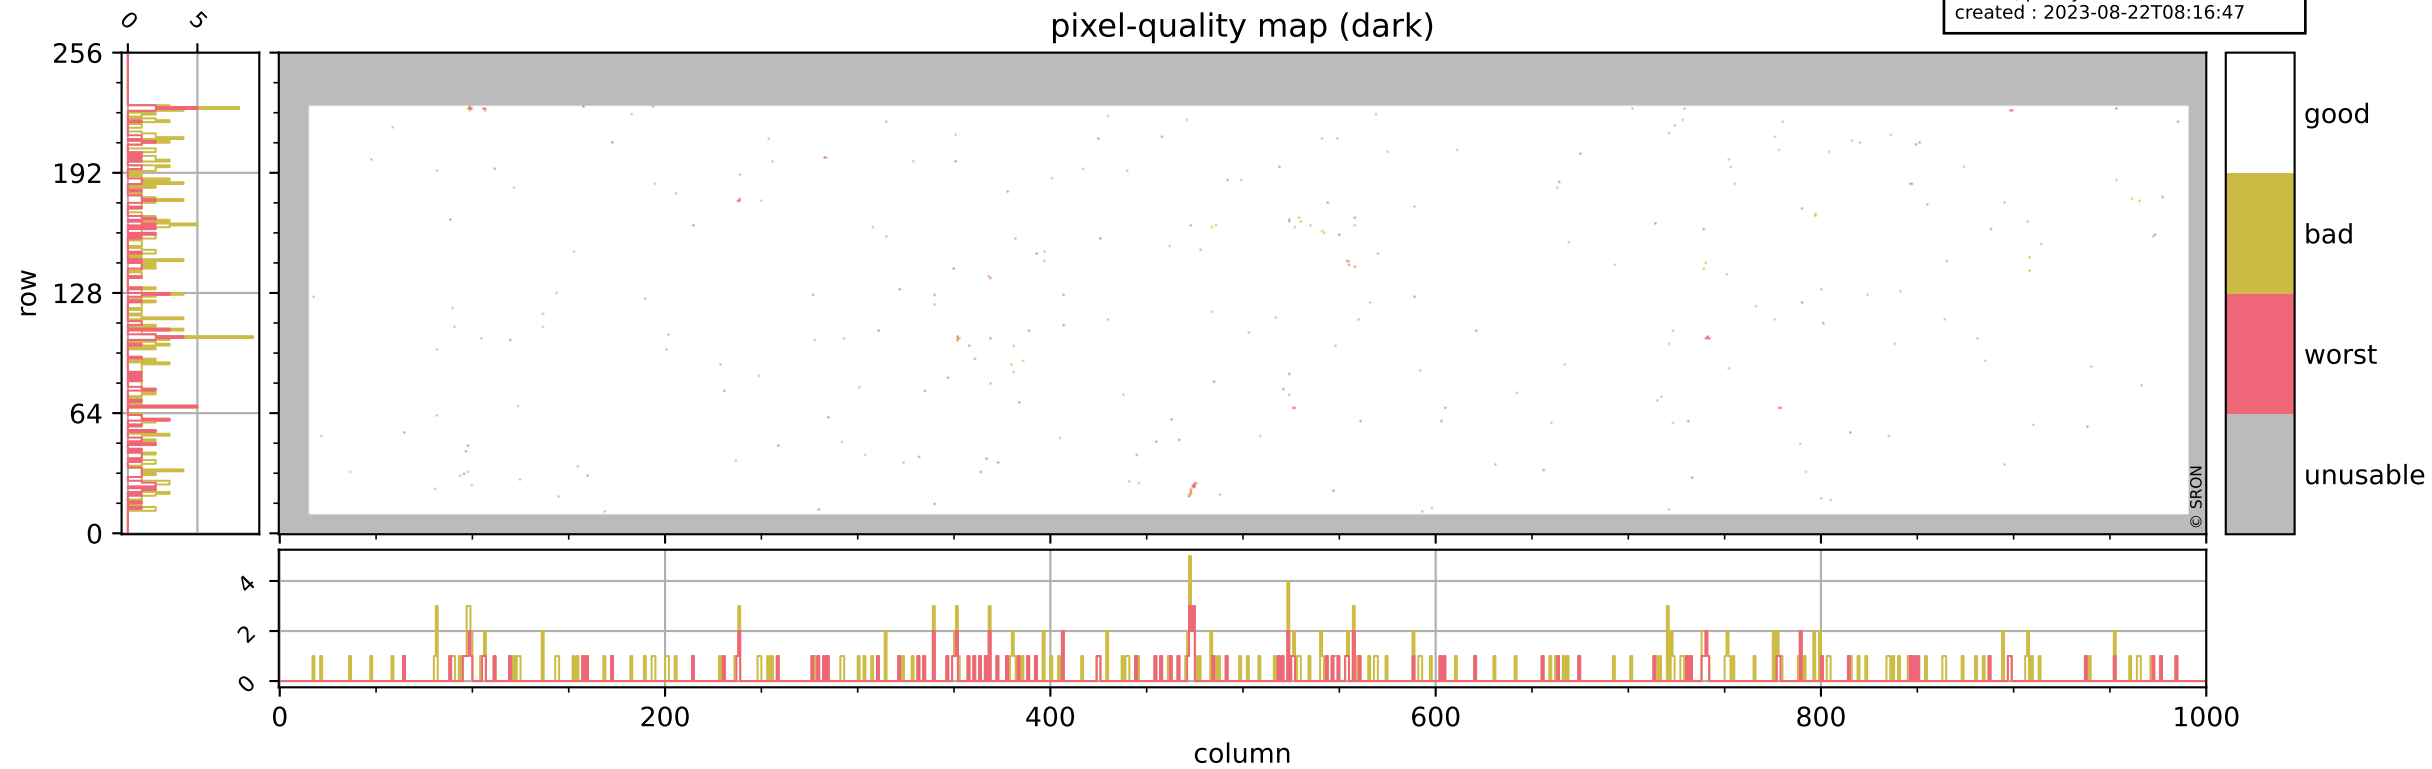

# Tropomi SWIR pixel quality (official)

orbits : 19 in [16672, 16717]  
coverage : 2020-12-31 / 2021-01-03  
bad (quality < 0.8) : 3677  
worst (quality < 0.1) : 428  
created : 2023-08-22T08:16:47

## pixel-quality map

# Tropomi SWIR pixel quality (official)

orbits : 19 in [16672, 16717]  
coverage : 2020-12-31 / 2021-01-03  
bad (quality < 0.8) : 291  
worst (quality < 0.1) : 113  
created : 2023-08-22T08:16:47

# Tropomi SWIR pixel quality (official)

orbits : 19 in [16672, 16717]  
coverage : 2020-12-31 / 2021-01-03  
bad (quality < 0.8) : 3423  
worst (quality < 0.1) : 348  
created : 2023-08-22T08:16:47