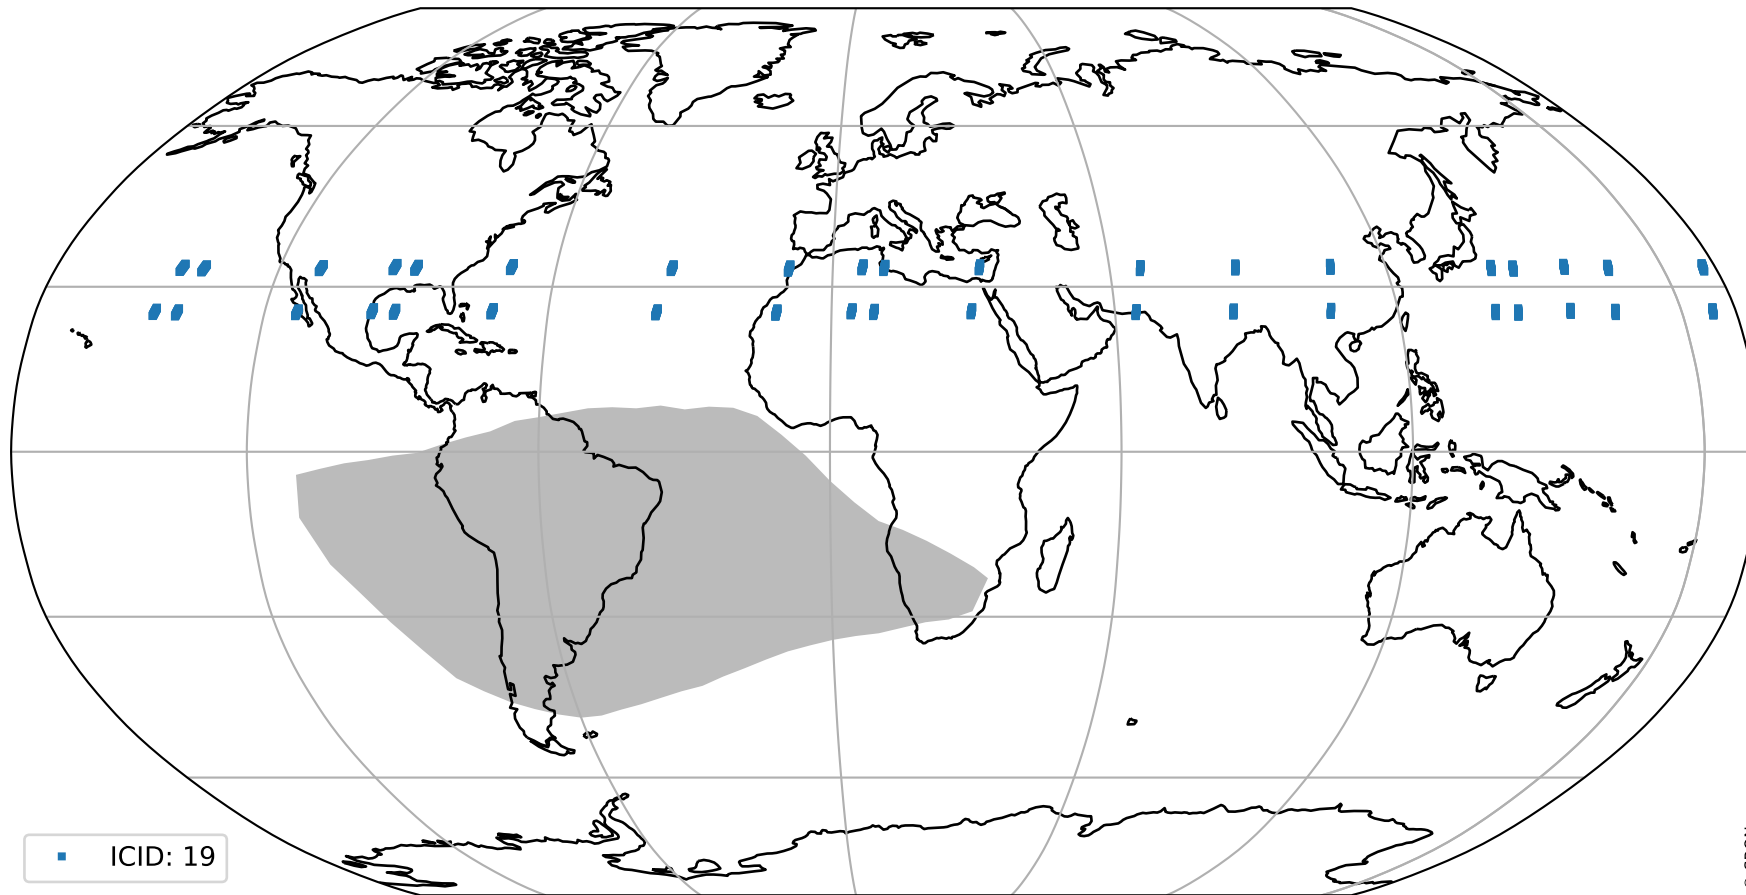

# Tropomi SWIR pixel quality (official)

orbits : 19 in [16672, 16717]  
coverage : 2020-12-31 / 2021-01-03  
created : 2023-08-22T08:16:48

## Histograms of pixel-quality

# Tropomi SWIR pixel quality (official) ground-tracks of Sentinel-5P

orbits : 19 in [16672, 16717]  
coverage : 2020-12-31 / 2021-01-03  
created : 2023-08-22T08:16:48