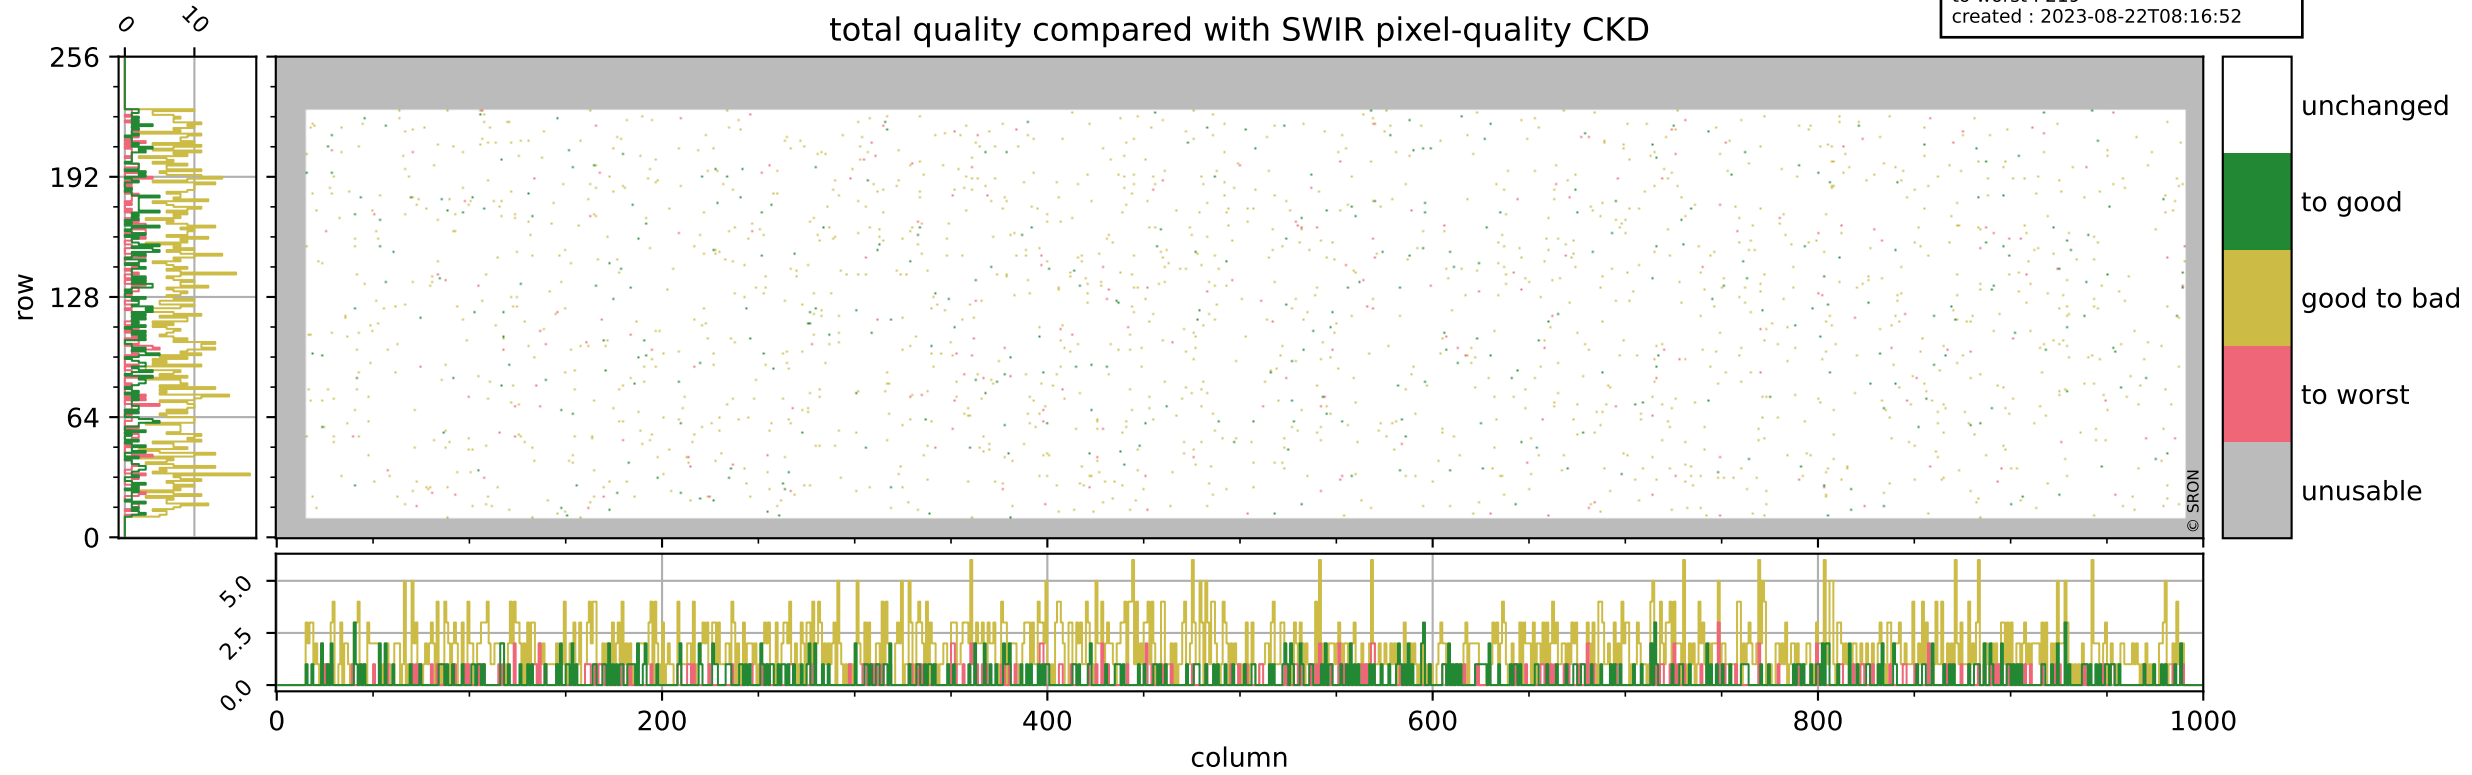

Tropomi SWIR pixel quality (official)

orbits : 18 in [16702, 16747]
coverage : 2021-01-02 / 2021-01-05
bad (quality < 0.8) : 291
worst (quality < 0.1) : 114
created : 2023-08-22T08:16:51

Tropomi SWIR pixel quality (official)

orbits : 18 in [16702, 16747]
coverage : 2021-01-02 / 2021-01-05
bad (quality < 0.8) : 3319
worst (quality < 0.1) : 344
created : 2023-08-22T08:16:52

pixel-quality map (noise average)

Tropomi SWIR pixel quality (official)

orbits : 18 in [16702, 16747]
coverage : 2021-01-02 / 2021-01-05
to good : 350
good to bad : 1450
to worst : 219
created : 2023-08-22T08:16:52

total quality compared with SWIR pixel-quality CKD

Tropomi SWIR pixel quality (official)

orbits : 18 in [16702, 16747]
coverage : 2021-01-02 / 2021-01-05
created : 2023-08-22T08:16:52

Histograms of pixel-quality

Tropomi SWIR pixel quality (official) ground-tracks of Sentinel-5P

orbits : 18 in [16702, 16747]
coverage : 2021-01-02 / 2021-01-05
created : 2023-08-22T08:16:52