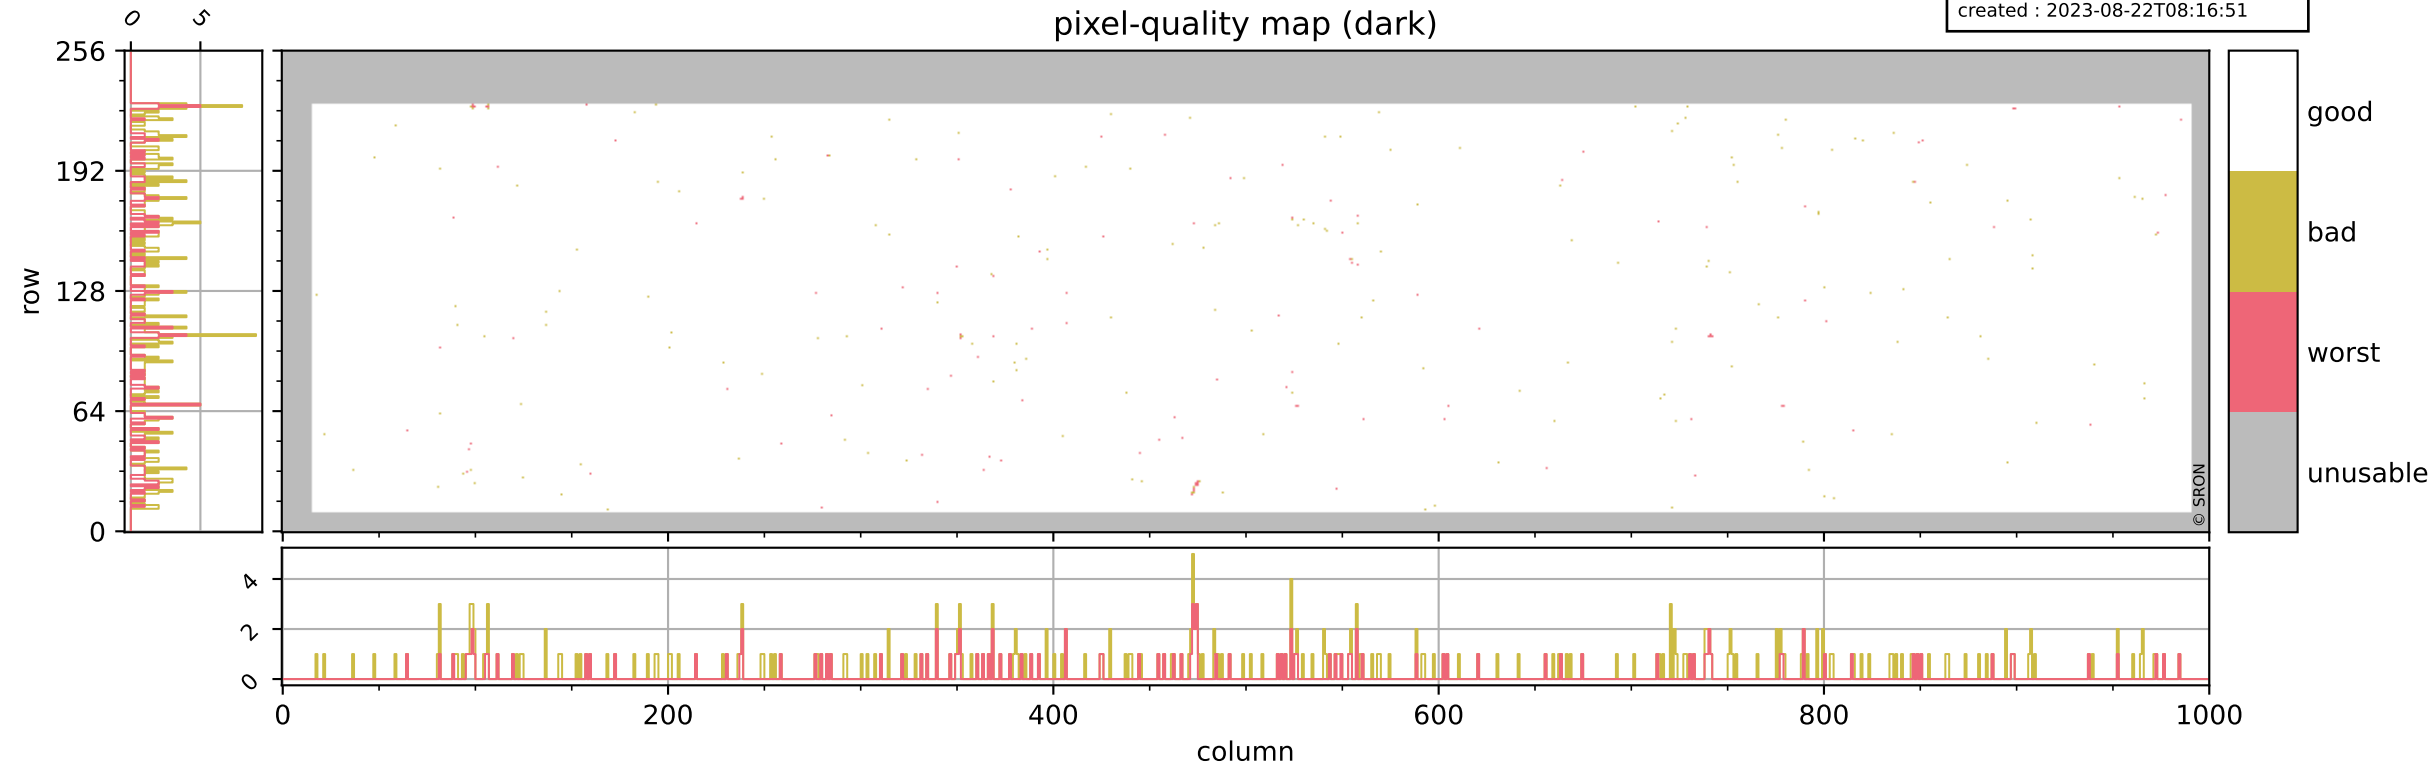

Tropomi SWIR pixel quality (official)

orbits : 18 in [16702, 16747]
coverage : 2021-01-02 / 2021-01-05
bad (quality < 0.8) : 3567
worst (quality < 0.1) : 426
created : 2023-08-22T08:16:51

pixel-quality map

Tropomi SWIR pixel quality (official)

orbits : 18 in [16702, 16747]
coverage : 2021-01-02 / 2021-01-05
bad (quality < 0.8) : 291
worst (quality < 0.1) : 114
created : 2023-08-22T08:16:51

Tropomi SWIR pixel quality (official)

orbits : 18 in [16702, 16747]
coverage : 2021-01-02 / 2021-01-05
bad (quality < 0.8) : 3319
worst (quality < 0.1) : 344
created : 2023-08-22T08:16:52

pixel-quality map (noise average)

Tropomi SWIR pixel quality (official)

orbits : 18 in [16702, 16747]
coverage : 2021-01-02 / 2021-01-05
to good : 350
good to bad : 1450
to worst : 219
created : 2023-08-22T08:16:52

total quality compared with SWIR pixel-quality CKD

Tropomi SWIR pixel quality (official)