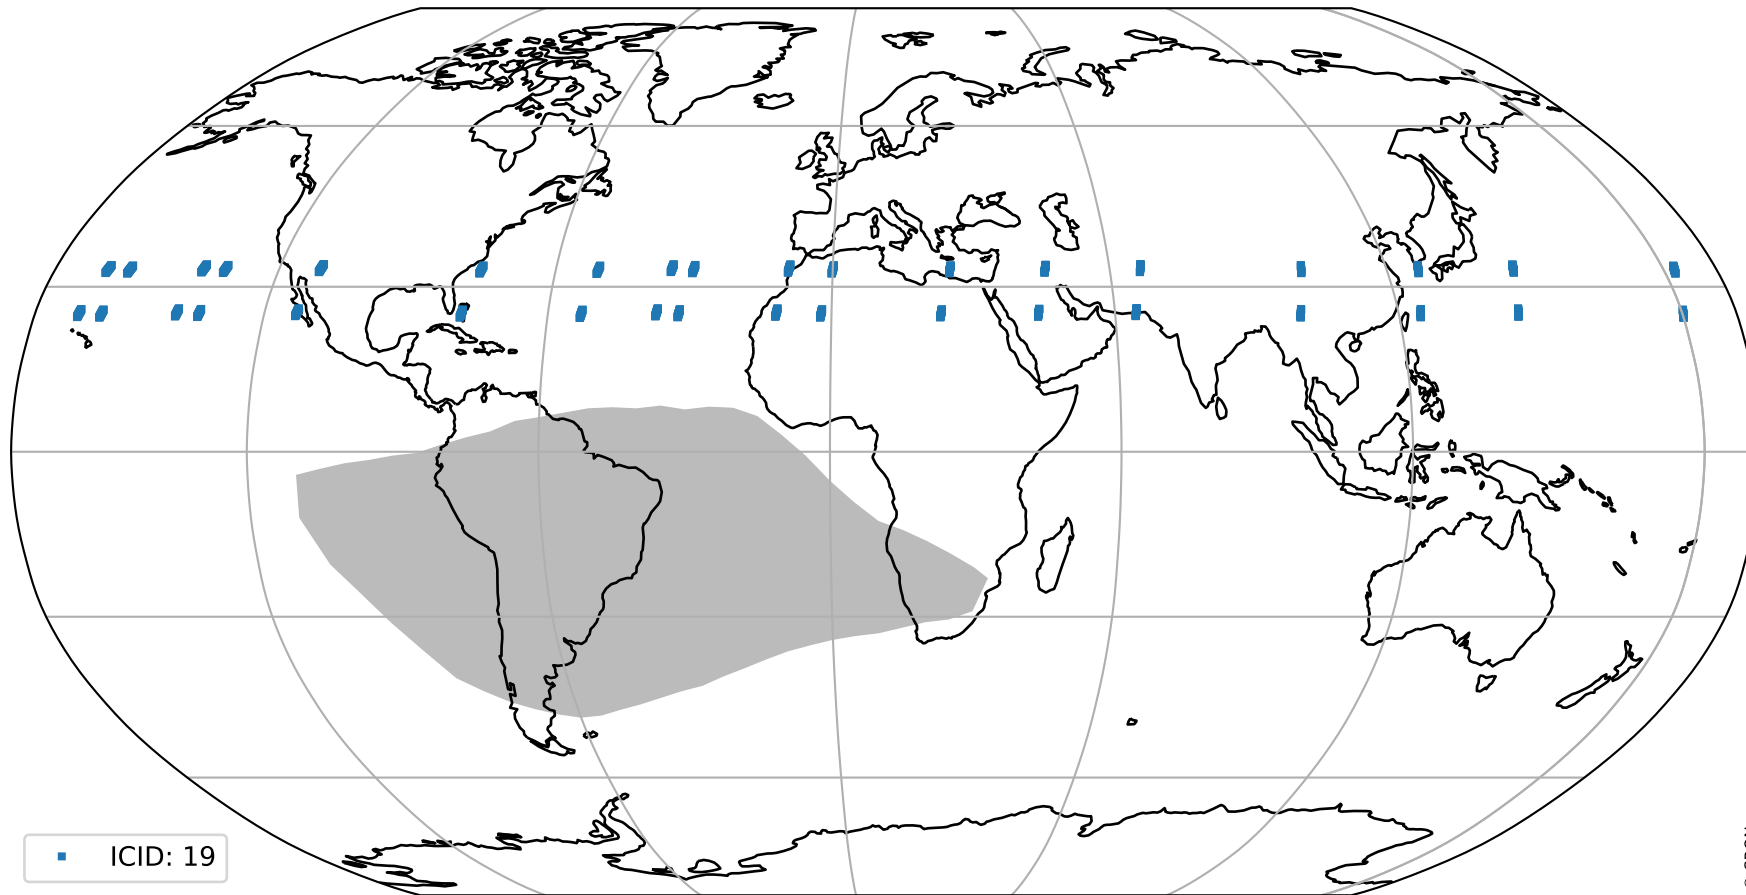

orbits : 18 in [16702, 16747]
coverage : 2021-01-02 / 2021-01-05
bad (quality < 0.8) : 3319
worst (quality < 0.1) : 344
created : 2023-08-22T08:16:52

pixel-quality map (noise average)

Tropomi SWIR pixel quality (official)

orbits : 18 in [16702, 16747]
coverage : 2021-01-02 / 2021-01-05
to good : 350
good to bad : 1450
to worst : 219
created : 2023-08-22T08:16:52

total quality compared with SWIR pixel-quality CKD

Tropomi SWIR pixel quality (official)

orbits : 18 in [16702, 16747]
coverage : 2021-01-02 / 2021-01-05
created : 2023-08-22T08:16:52

Histograms of pixel-quality

Tropomi SWIR pixel quality (official) ground-tracks of Sentinel-5P

orbits : 18 in [16702, 16747]
coverage : 2021-01-02 / 2021-01-05
created : 2023-08-22T08:16:52

Tropomi SWIR pixel quality (official)

orbits : [2827, 16747]
coverage : 2018-04-30 / 2021-01-05
created : 2023-08-22T08:16:53

trend of pixel quality & temperatures