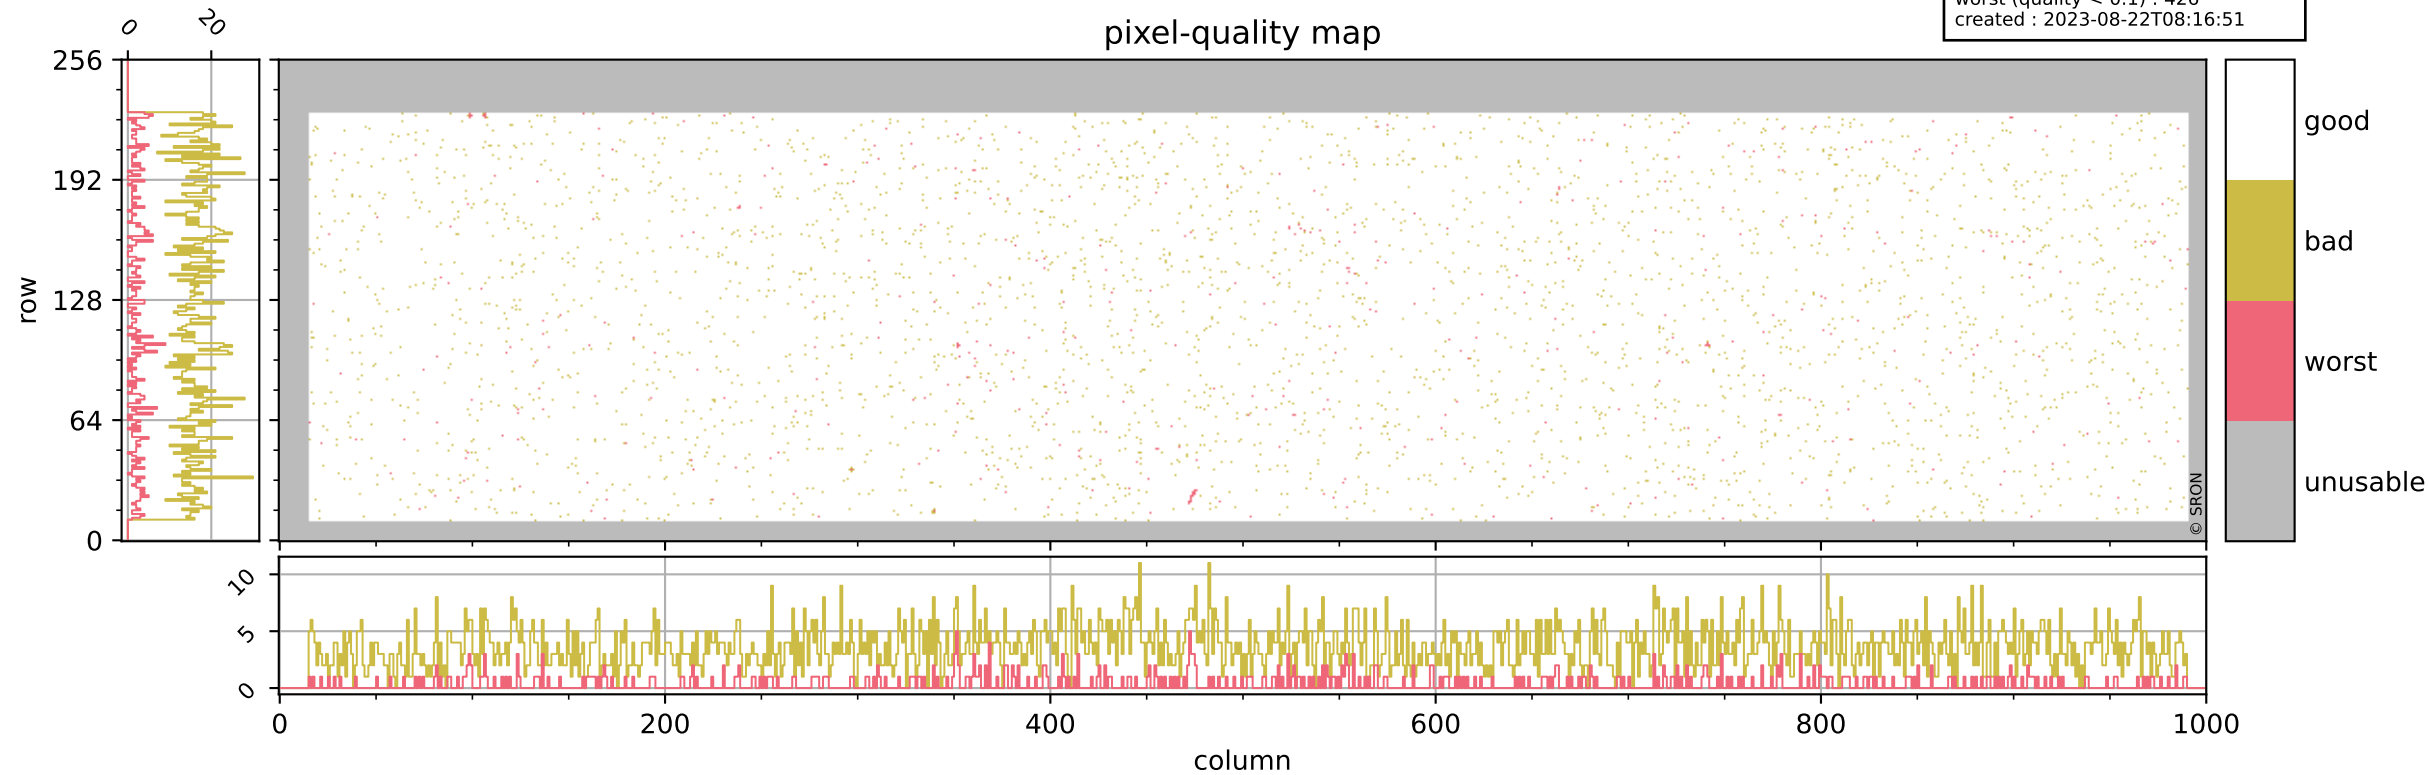

Tropomi SWIR pixel quality (official)

orbits : 18 in [16702, 16747]
coverage : 2021-01-02 / 2021-01-05
bad (quality < 0.8) : 3567
worst (quality < 0.1) : 426
created : 2023-08-22T08:16:51

pixel-quality map

Tropomi SWIR pixel quality (official)

orbits : 18 in [16702, 16747]
coverage : 2021-01-02 / 2021-01-05
bad (quality < 0.8) : 291
worst (quality < 0.1) : 114
created : 2023-08-22T08:16:51

Tropomi SWIR pixel quality (official)

orbits : 18 in [16702, 16747]
coverage : 2021-01-02 / 2021-01-05
bad (quality < 0.8) : 3319
worst (quality < 0.1) : 344
created : 2023-08-22T08:16:52

pixel-quality map (noise average)

Tropomi SWIR pixel quality (official)

orbits : 18 in [16702, 16747]
coverage : 2021-01-02 / 2021-01-05
to good : 350
good to bad : 1450
to worst : 219
created : 2023-08-22T08:16:52

total quality compared with SWIR pixel-quality CKD

Tropomi SWIR pixel quality (official)