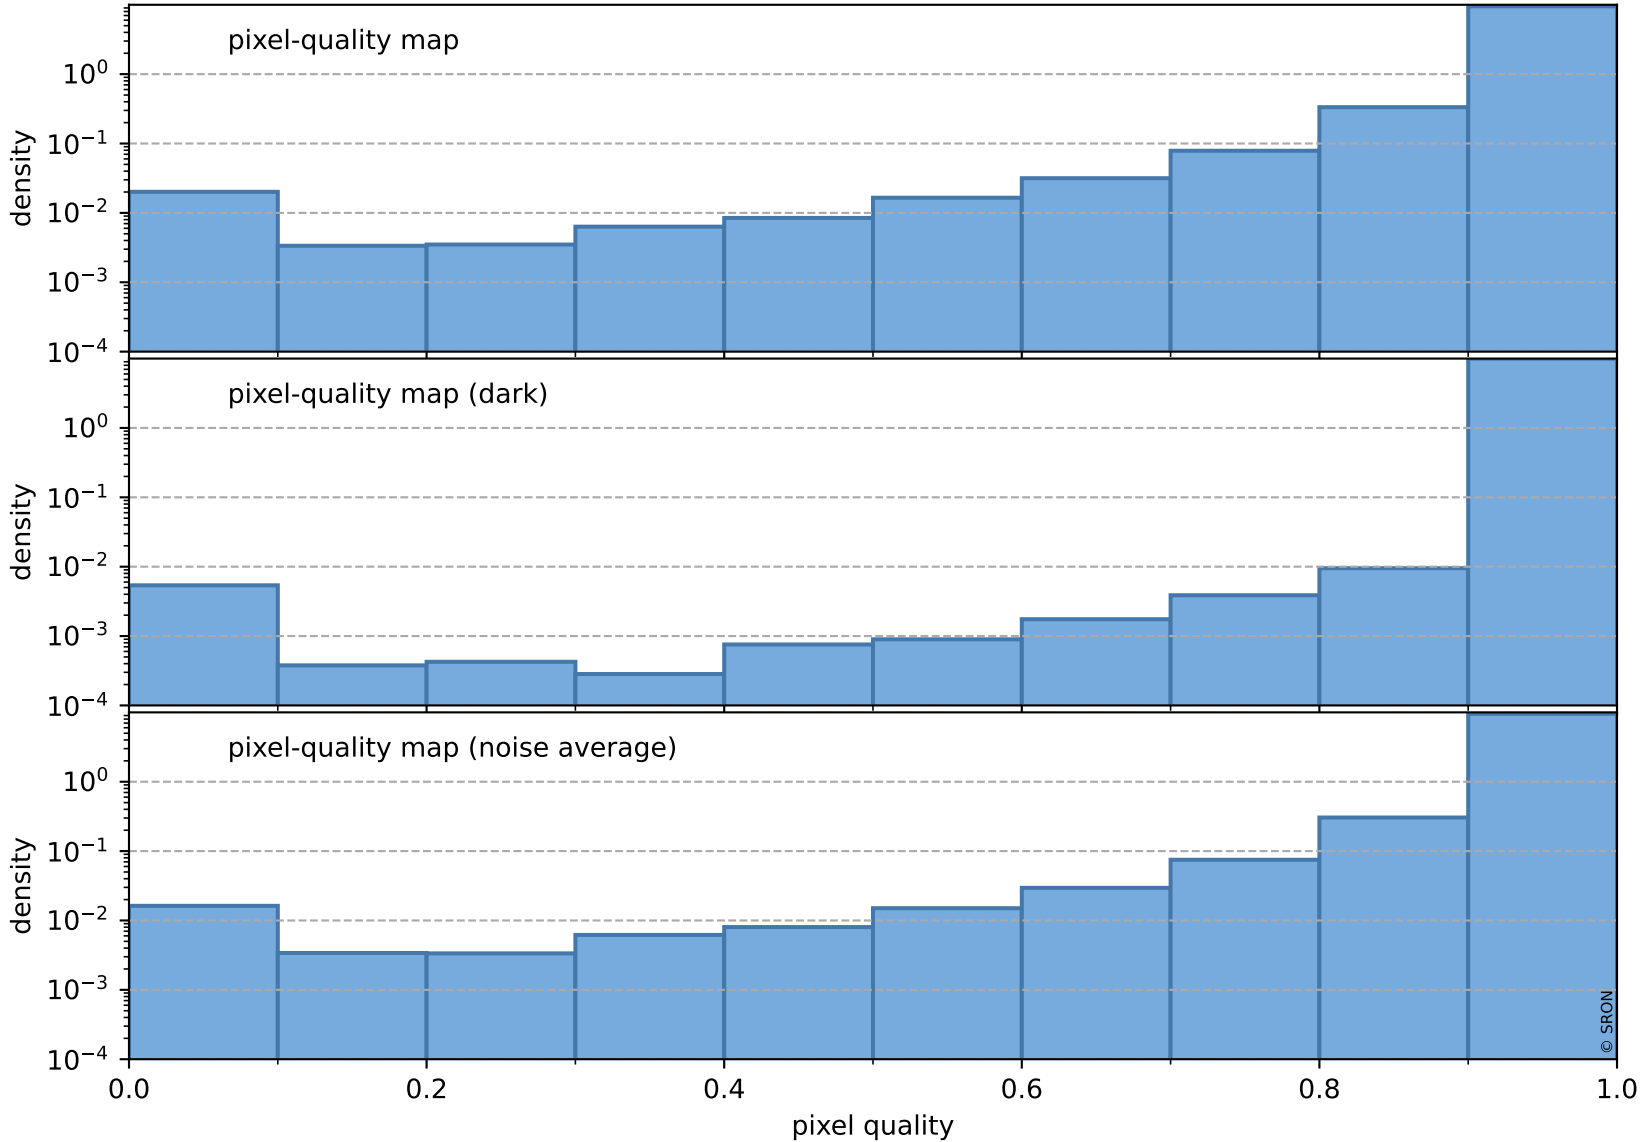

orbits : 18 in [16702, 16747]
coverage : 2021-01-02 / 2021-01-05
to good : 350
good to bad : 1450
to worst : 219
created : 2023-08-22T08:16:52

total quality compared with SWIR pixel-quality CKD

Tropomi SWIR pixel quality (official)

orbits : 18 in [16702, 16747]
coverage : 2021-01-02 / 2021-01-05
created : 2023-08-22T08:16:52

Histograms of pixel-quality

Tropomi SWIR pixel quality (official) ground-tracks of Sentinel-5P

orbits : 18 in [16702, 16747]
coverage : 2021-01-02 / 2021-01-05
created : 2023-08-22T08:16:52

Tropomi SWIR pixel quality (official)

orbits : [2827, 16747]
coverage : 2018-04-30 / 2021-01-05
created : 2023-08-22T08:16:53

trend of pixel quality & temperatures