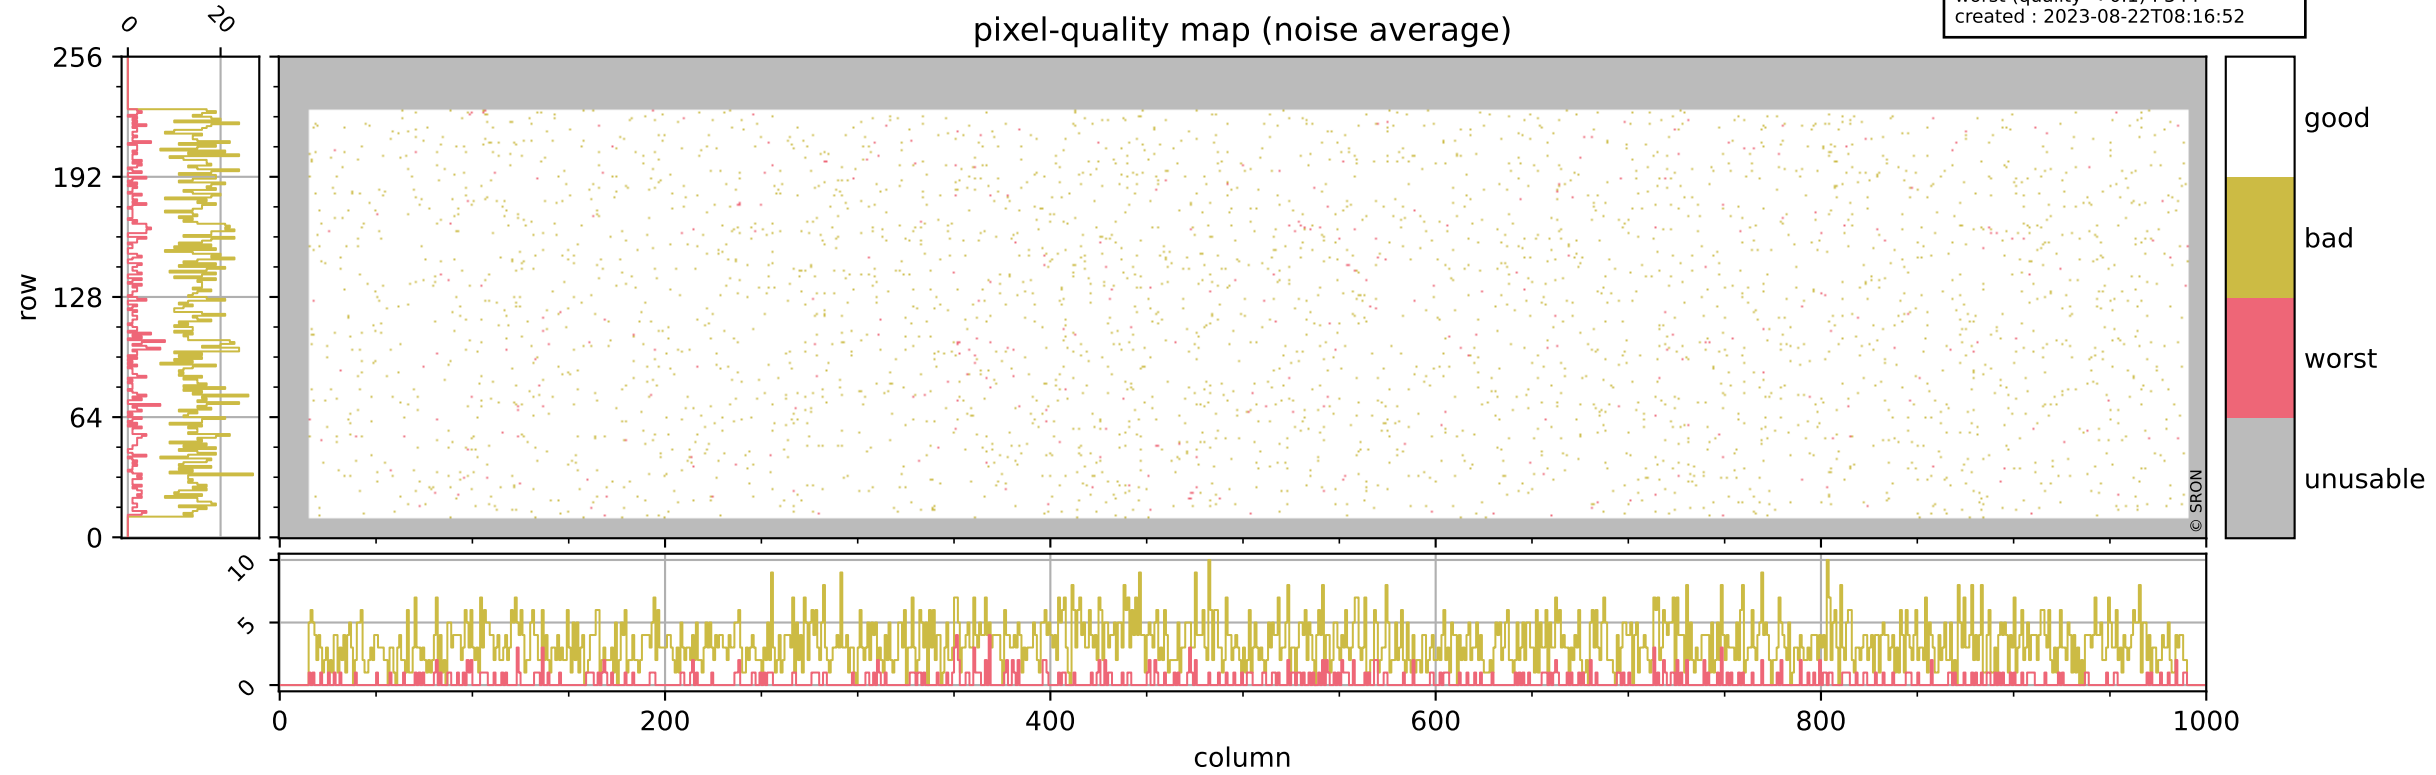

Tropomi SWIR pixel quality (official)

orbits : 18 in [16702, 16747]
coverage : 2021-01-02 / 2021-01-05
bad (quality < 0.8) : 291
worst (quality < 0.1) : 114
created : 2023-08-22T08:16:51

Tropomi SWIR pixel quality (official)

orbits : 18 in [16702, 16747]
coverage : 2021-01-02 / 2021-01-05
bad (quality < 0.8) : 3319
worst (quality < 0.1) : 344
created : 2023-08-22T08:16:52

pixel-quality map (noise average)

Tropomi SWIR pixel quality (official)

orbits : 18 in [16702, 16747]
coverage : 2021-01-02 / 2021-01-05
to good : 350
good to bad : 1450
to worst : 219
created : 2023-08-22T08:16:52

total quality compared with SWIR pixel-quality CKD

Tropomi SWIR pixel quality (official)

orbits : 18 in [16702, 16747]
coverage : 2021-01-02 / 2021-01-05
created : 2023-08-22T08:16:52

Histograms of pixel-quality

Tropomi SWIR pixel quality (official) ground-tracks of Sentinel-5P

orbits : 18 in [16702, 16747]
coverage : 2021-01-02 / 2021-01-05
created : 2023-08-22T08:16:52