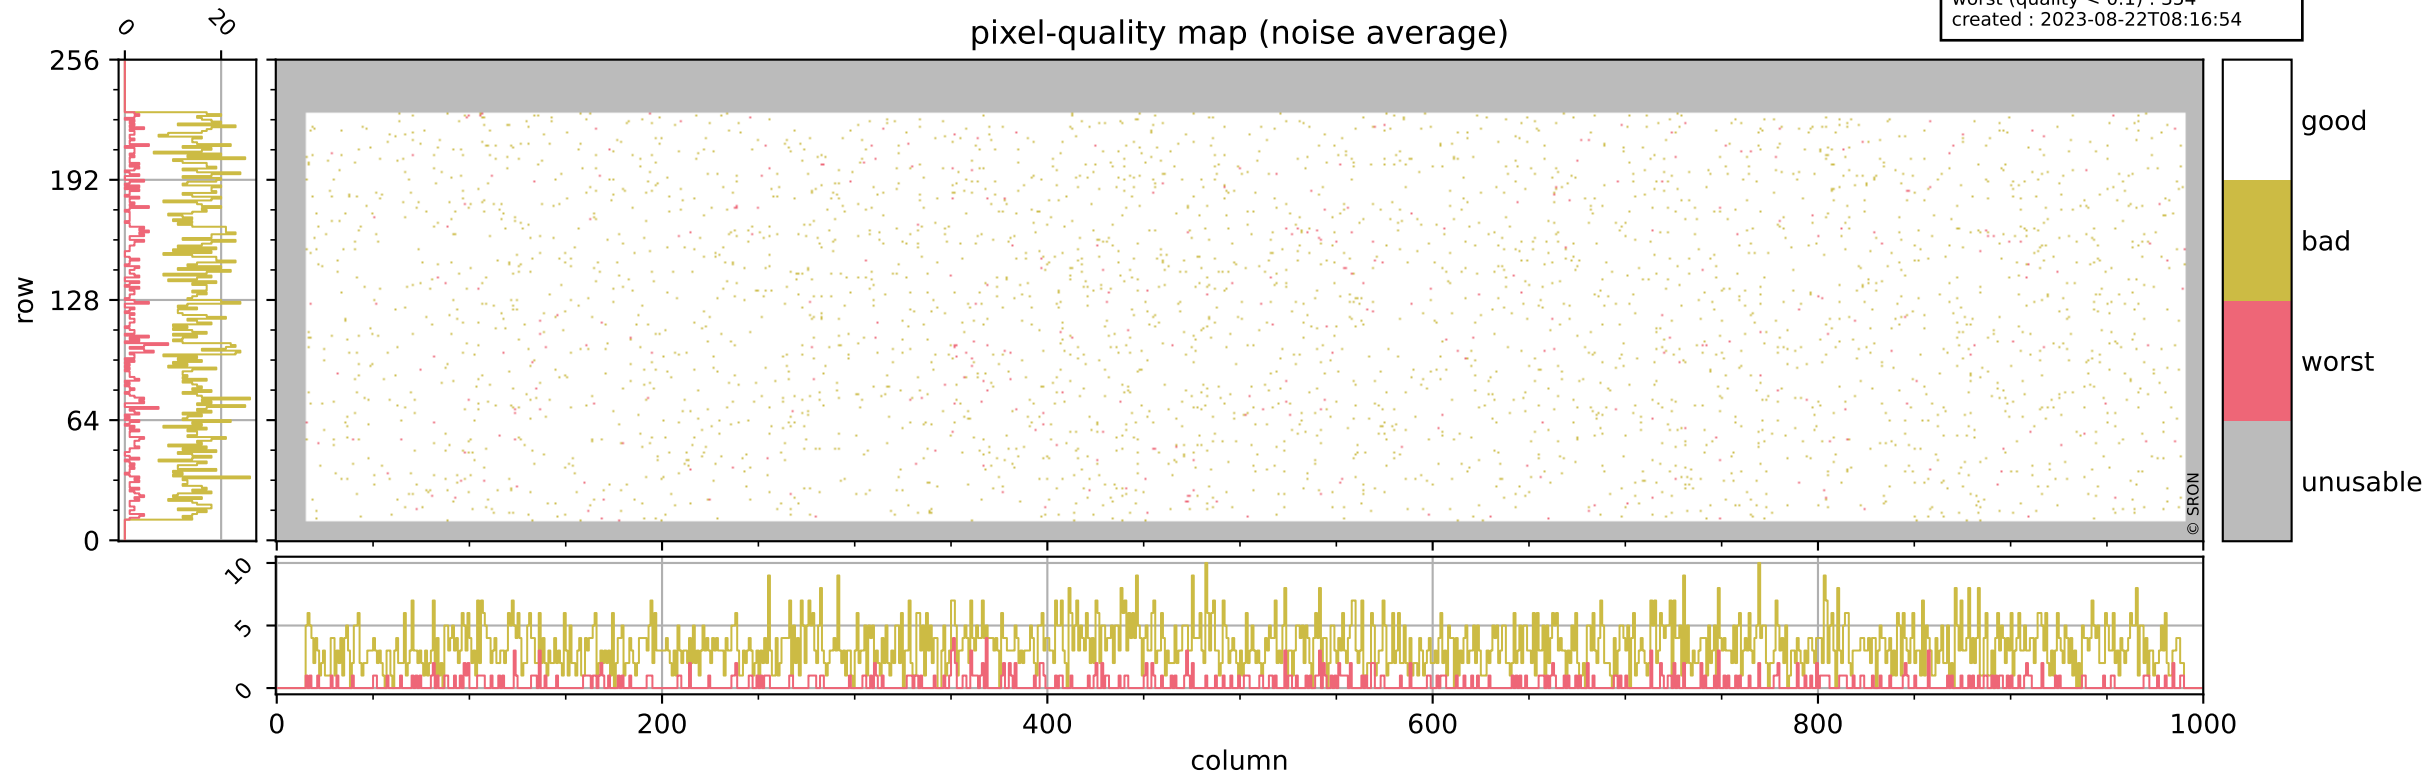

Tropomi SWIR pixel quality (official)

orbits : 17 in [16717, 16762]
coverage : 2021-01-03 / 2021-01-06
bad (quality < 0.8) : 3569
worst (quality < 0.1) : 436
created : 2023-08-22T08:16:53

Tropomi SWIR pixel quality (official)

orbits : 17 in [16717, 16762]
coverage : 2021-01-03 / 2021-01-06
bad (quality < 0.8) : 291
worst (quality < 0.1) : 115
created : 2023-08-22T08:16:54

Tropomi SWIR pixel quality (official)

orbits : 17 in [16717, 16762]
coverage : 2021-01-03 / 2021-01-06
bad (quality < 0.8) : 3317
worst (quality < 0.1) : 354
created : 2023-08-22T08:16:54

pixel-quality map (noise average)

Tropomi SWIR pixel quality (official)

orbits : 17 in [16717, 16762]
coverage : 2021-01-03 / 2021-01-06
to good : 352
good to bad : 1449
to worst : 226
created : 2023-08-22T08:16:54

Tropomi SWIR pixel quality (official) ground-tracks of Sentinel-5P

orbits : 17 in [16717, 16762]
coverage : 2021-01-03 / 2021-01-06
created : 2023-08-22T08:16:55

Tropomi SWIR pixel quality (official)

orbits : [2827, 16762]
coverage : 2018-04-30 / 2021-01-06
created : 2023-08-22T08:16:55