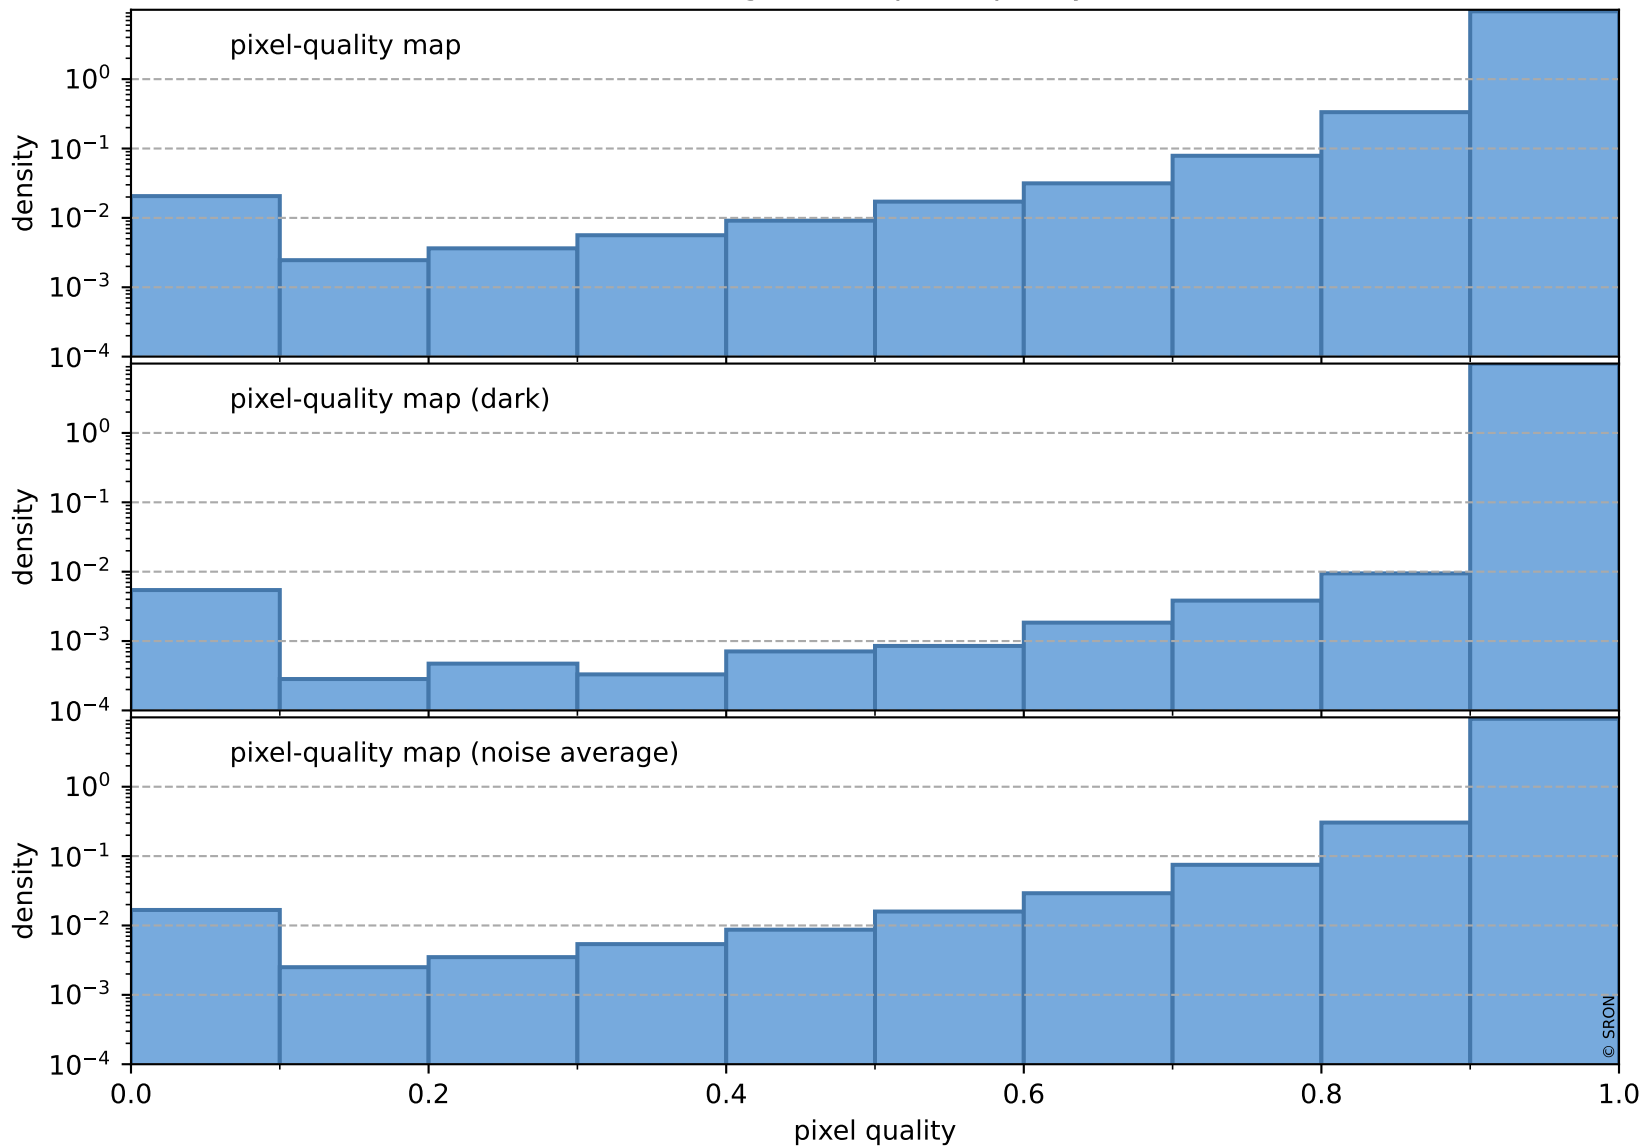

orbits : 17 in [16717, 16762]
coverage : 2021-01-03 / 2021-01-06
bad (quality < 0.8) : 291
worst (quality < 0.1) : 115
created : 2023-08-22T08:16:54

Tropomi SWIR pixel quality (official)

orbits : 17 in [16717, 16762]
coverage : 2021-01-03 / 2021-01-06
bad (quality < 0.8) : 3317
worst (quality < 0.1) : 354
created : 2023-08-22T08:16:54

pixel-quality map (noise average)

Tropomi SWIR pixel quality (official)

orbits : 17 in [16717, 16762]
coverage : 2021-01-03 / 2021-01-06
to good : 352
good to bad : 1449
to worst : 226
created : 2023-08-22T08:16:54

total quality compared with SWIR pixel-quality CKD

Tropomi SWIR pixel quality (official)

orbits : 17 in [16717, 16762]
coverage : 2021-01-03 / 2021-01-06
created : 2023-08-22T08:16:54

Histograms of pixel-quality

Tropomi SWIR pixel quality (official) ground-tracks of Sentinel-5P

orbits : 17 in [16717, 16762]
coverage : 2021-01-03 / 2021-01-06
created : 2023-08-22T08:16:55

Tropomi SWIR pixel quality (official)

orbits : [2827, 16762]
coverage : 2018-04-30 / 2021-01-06
created : 2023-08-22T08:16:55