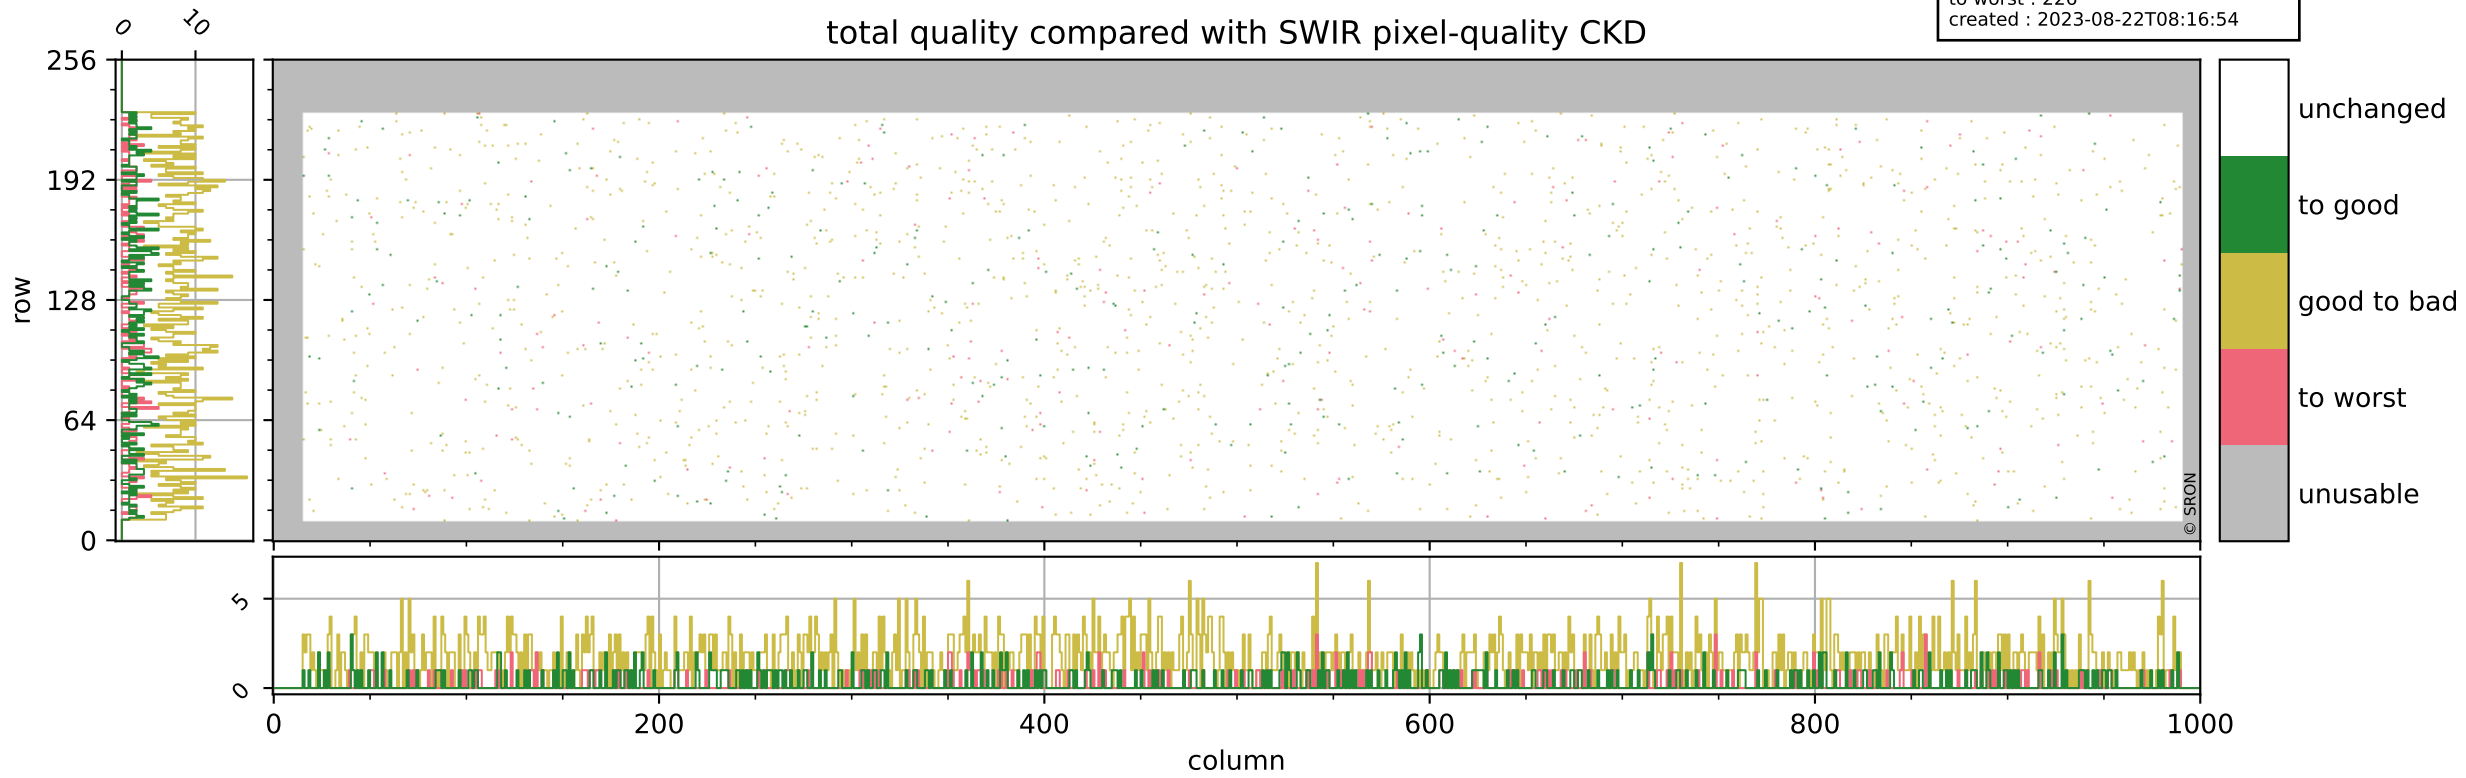

orbits : 17 in [16717, 16762]
coverage : 2021-01-03 / 2021-01-06
bad (quality < 0.8) : 291
worst (quality < 0.1) : 115
created : 2023-08-22T08:16:54

Tropomi SWIR pixel quality (official)

orbits : 17 in [16717, 16762]
coverage : 2021-01-03 / 2021-01-06
bad (quality < 0.8) : 3317
worst (quality < 0.1) : 354
created : 2023-08-22T08:16:54

pixel-quality map (noise average)

Tropomi SWIR pixel quality (official)

orbits : 17 in [16717, 16762]
coverage : 2021-01-03 / 2021-01-06
to good : 352
good to bad : 1449
to worst : 226
created : 2023-08-22T08:16:54

total quality compared with SWIR pixel-quality CKD

Tropomi SWIR pixel quality (official)

orbits : 17 in [16717, 16762]
coverage : 2021-01-03 / 2021-01-06
created : 2023-08-22T08:16:54

Histograms of pixel-quality

Tropomi SWIR pixel quality (official) ground-tracks of Sentinel-5P

orbits : 17 in [16717, 16762]
coverage : 2021-01-03 / 2021-01-06
created : 2023-08-22T08:16:55

Tropomi SWIR pixel quality (official)

orbits : [2827, 16762]
coverage : 2018-04-30 / 2021-01-06
created : 2023-08-22T08:16:55