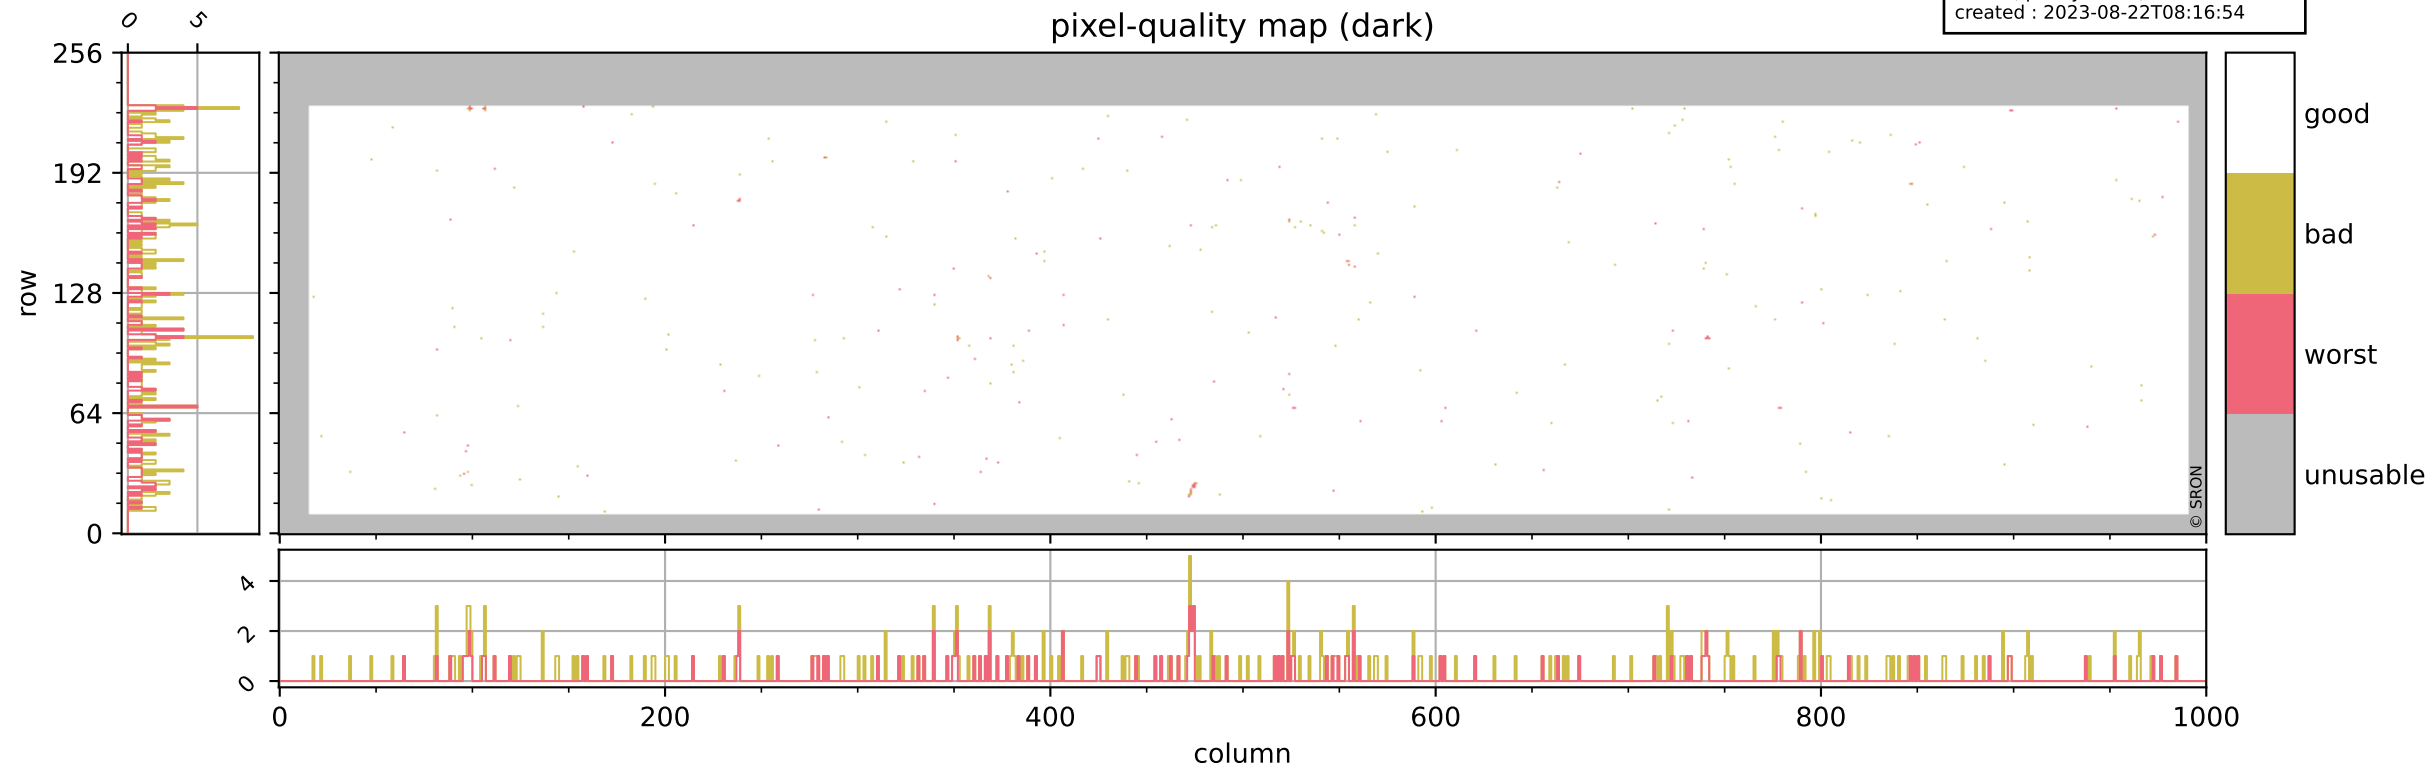

Tropomi SWIR pixel quality (official)

orbits : 17 in [16717, 16762]
coverage : 2021-01-03 / 2021-01-06
bad (quality < 0.8) : 3569
worst (quality < 0.1) : 436
created : 2023-08-22T08:16:53

Tropomi SWIR pixel quality (official)

orbits : 17 in [16717, 16762]
coverage : 2021-01-03 / 2021-01-06
bad (quality < 0.8) : 291
worst (quality < 0.1) : 115
created : 2023-08-22T08:16:54

Tropomi SWIR pixel quality (official)

orbits : 17 in [16717, 16762]
coverage : 2021-01-03 / 2021-01-06
bad (quality < 0.8) : 3317
worst (quality < 0.1) : 354
created : 2023-08-22T08:16:54

pixel-quality map (noise average)

Tropomi SWIR pixel quality (official)

orbits : 17 in [16717, 16762]
coverage : 2021-01-03 / 2021-01-06
to good : 352
good to bad : 1449
to worst : 226
created : 2023-08-22T08:16:54

Tropomi SWIR pixel quality (official) ground-tracks of Sentinel-5P

orbits : 17 in [16717, 16762]
coverage : 2021-01-03 / 2021-01-06
created : 2023-08-22T08:16:55

Tropomi SWIR pixel quality (official)

orbits : [2827, 16762]
coverage : 2018-04-30 / 2021-01-06
created : 2023-08-22T08:16:55