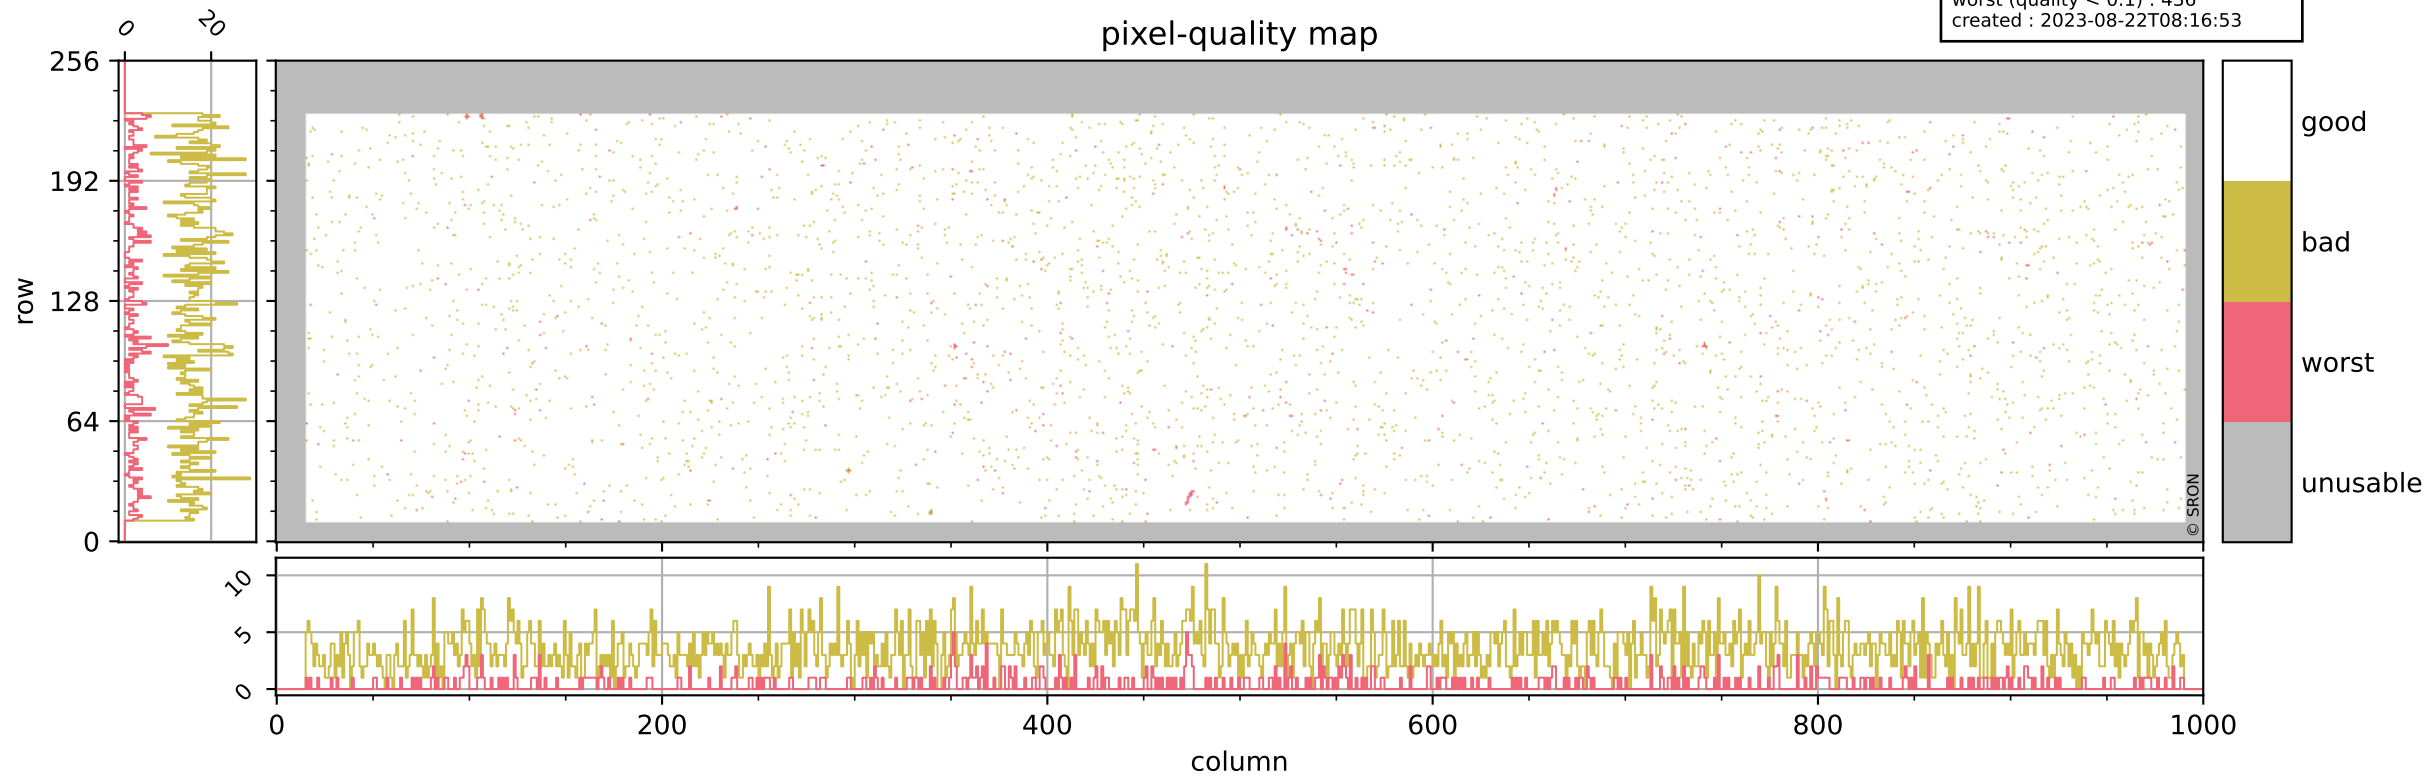

Tropomi SWIR pixel quality (official)

orbits : 17 in [16717, 16762]
coverage : 2021-01-03 / 2021-01-06
bad (quality < 0.8) : 3569
worst (quality < 0.1) : 436
created : 2023-08-22T08:16:53

Tropomi SWIR pixel quality (official)

orbits : 17 in [16717, 16762]
coverage : 2021-01-03 / 2021-01-06
bad (quality < 0.8) : 291
worst (quality < 0.1) : 115
created : 2023-08-22T08:16:54

Tropomi SWIR pixel quality (official)

orbits : 17 in [16717, 16762]
coverage : 2021-01-03 / 2021-01-06
bad (quality < 0.8) : 3317
worst (quality < 0.1) : 354
created : 2023-08-22T08:16:54

pixel-quality map (noise average)

Tropomi SWIR pixel quality (official)

orbits : 17 in [16717, 16762]
coverage : 2021-01-03 / 2021-01-06
to good : 352
good to bad : 1449
to worst : 226
created : 2023-08-22T08:16:54

Tropomi SWIR pixel quality (official) ground-tracks of Sentinel-5P

orbits : 17 in [16717, 16762]
coverage : 2021-01-03 / 2021-01-06
created : 2023-08-22T08:16:55

Tropomi SWIR pixel quality (official)

orbits : [2827, 16762]
coverage : 2018-04-30 / 2021-01-06
created : 2023-08-22T08:16:55