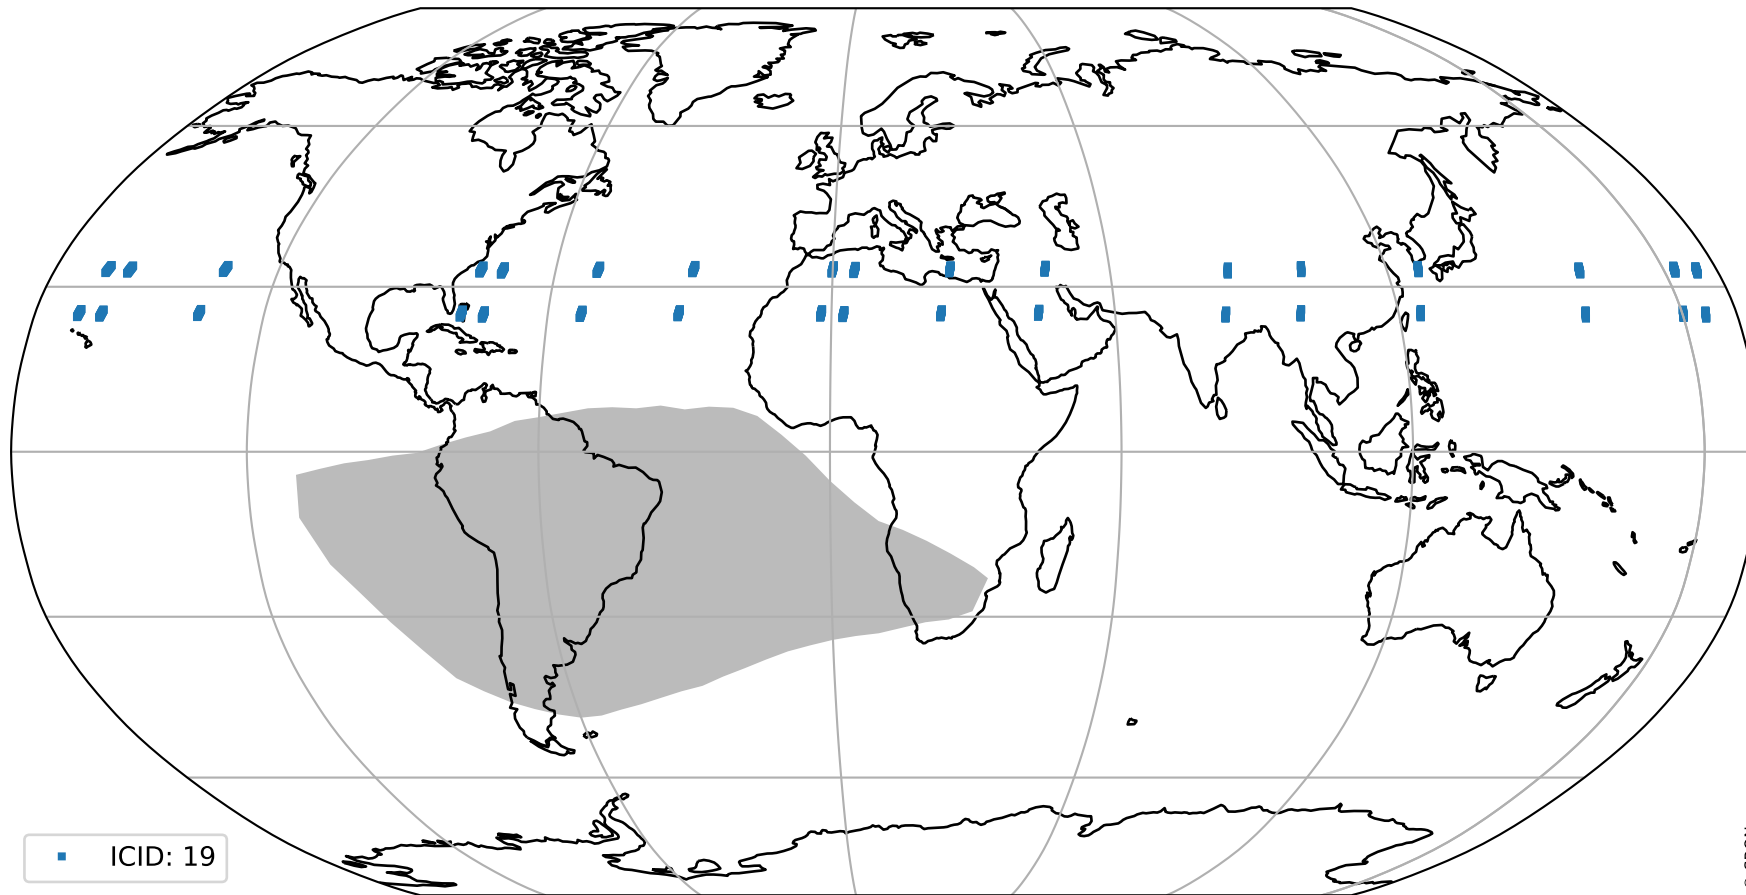

total quality compared with SWIR pixel-quality CKD

Tropomi SWIR pixel quality (official)

orbits : 17 in [16717, 16762]
coverage : 2021-01-03 / 2021-01-06
created : 2023-08-22T08:16:54

Histograms of pixel-quality

Tropomi SWIR pixel quality (official) ground-tracks of Sentinel-5P

orbits : 17 in [16717, 16762]
coverage : 2021-01-03 / 2021-01-06
created : 2023-08-22T08:16:55

Tropomi SWIR pixel quality (official)

orbits : [2827, 16762]
coverage : 2018-04-30 / 2021-01-06
created : 2023-08-22T08:16:55