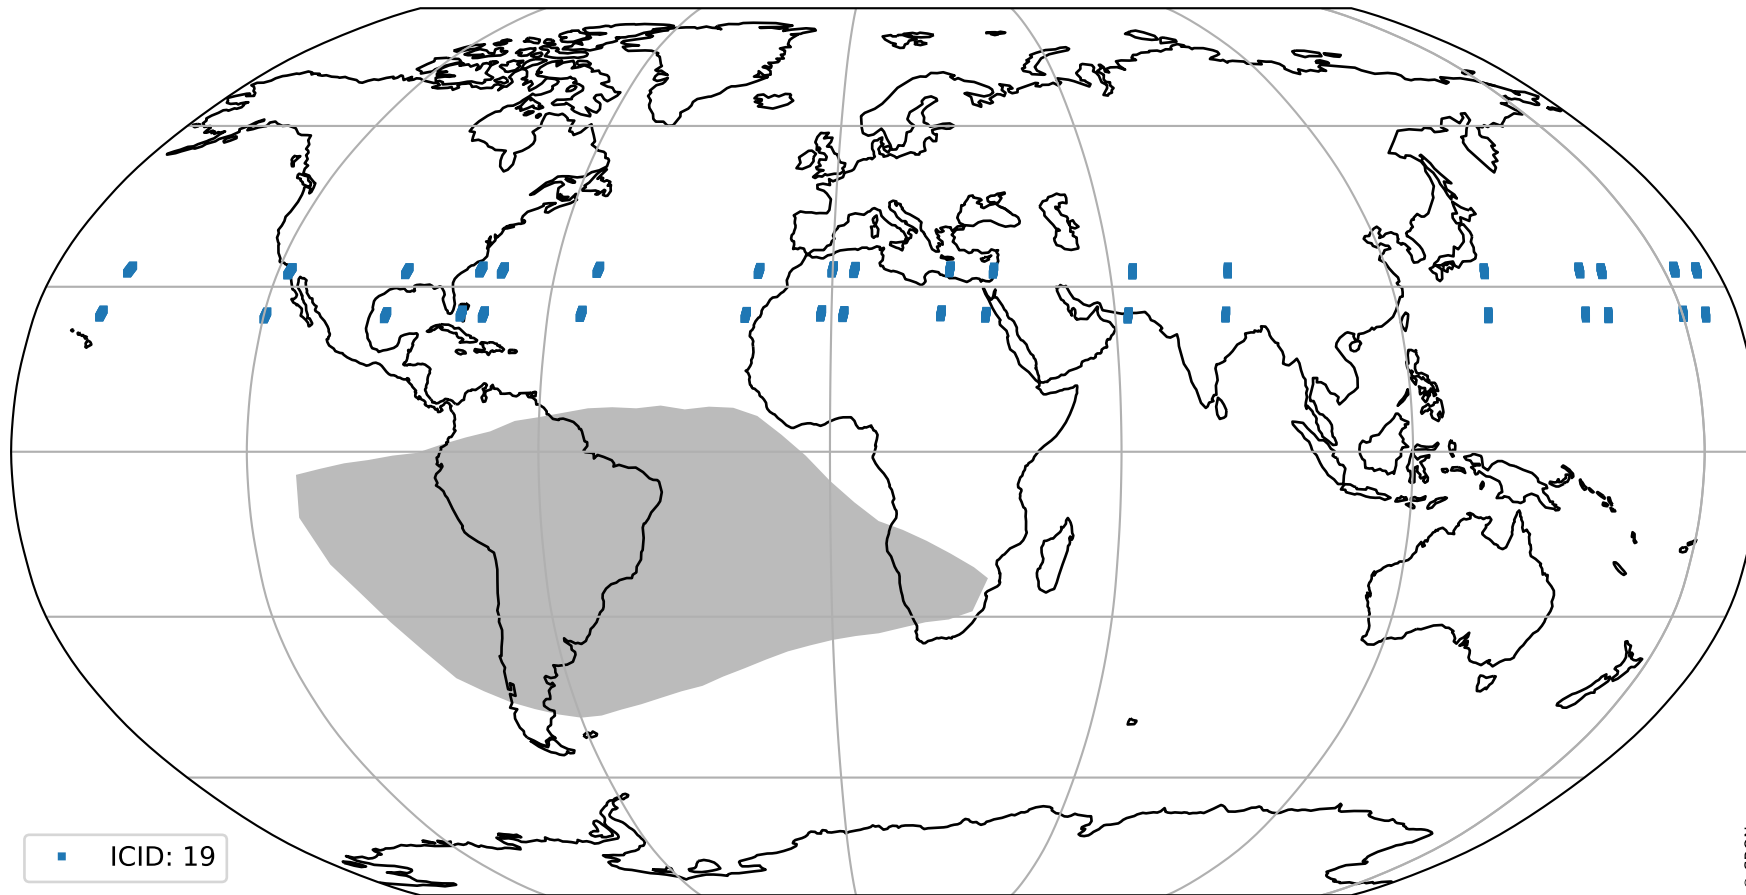

orbits : 18 in [16732, 16777]
coverage : 2021-01-04 / 2021-01-07
bad (quality < 0.8) : 3384
worst (quality < 0.1) : 363
created : 2023-08-22T08:16:56

pixel-quality map (noise average)

Tropomi SWIR pixel quality (official)

orbits : 18 in [16732, 16777]
coverage : 2021-01-04 / 2021-01-07
to good : 350
good to bad : 1499
to worst : 226
created : 2023-08-22T08:16:56

total quality compared with SWIR pixel-quality CKD

Tropomi SWIR pixel quality (official)

orbits : 18 in [16732, 16777]
coverage : 2021-01-04 / 2021-01-07
created : 2023-08-22T08:16:57

Histograms of pixel-quality

Tropomi SWIR pixel quality (official) ground-tracks of Sentinel-5P

orbits : 18 in [16732, 16777]
coverage : 2021-01-04 / 2021-01-07
created : 2023-08-22T08:16:57