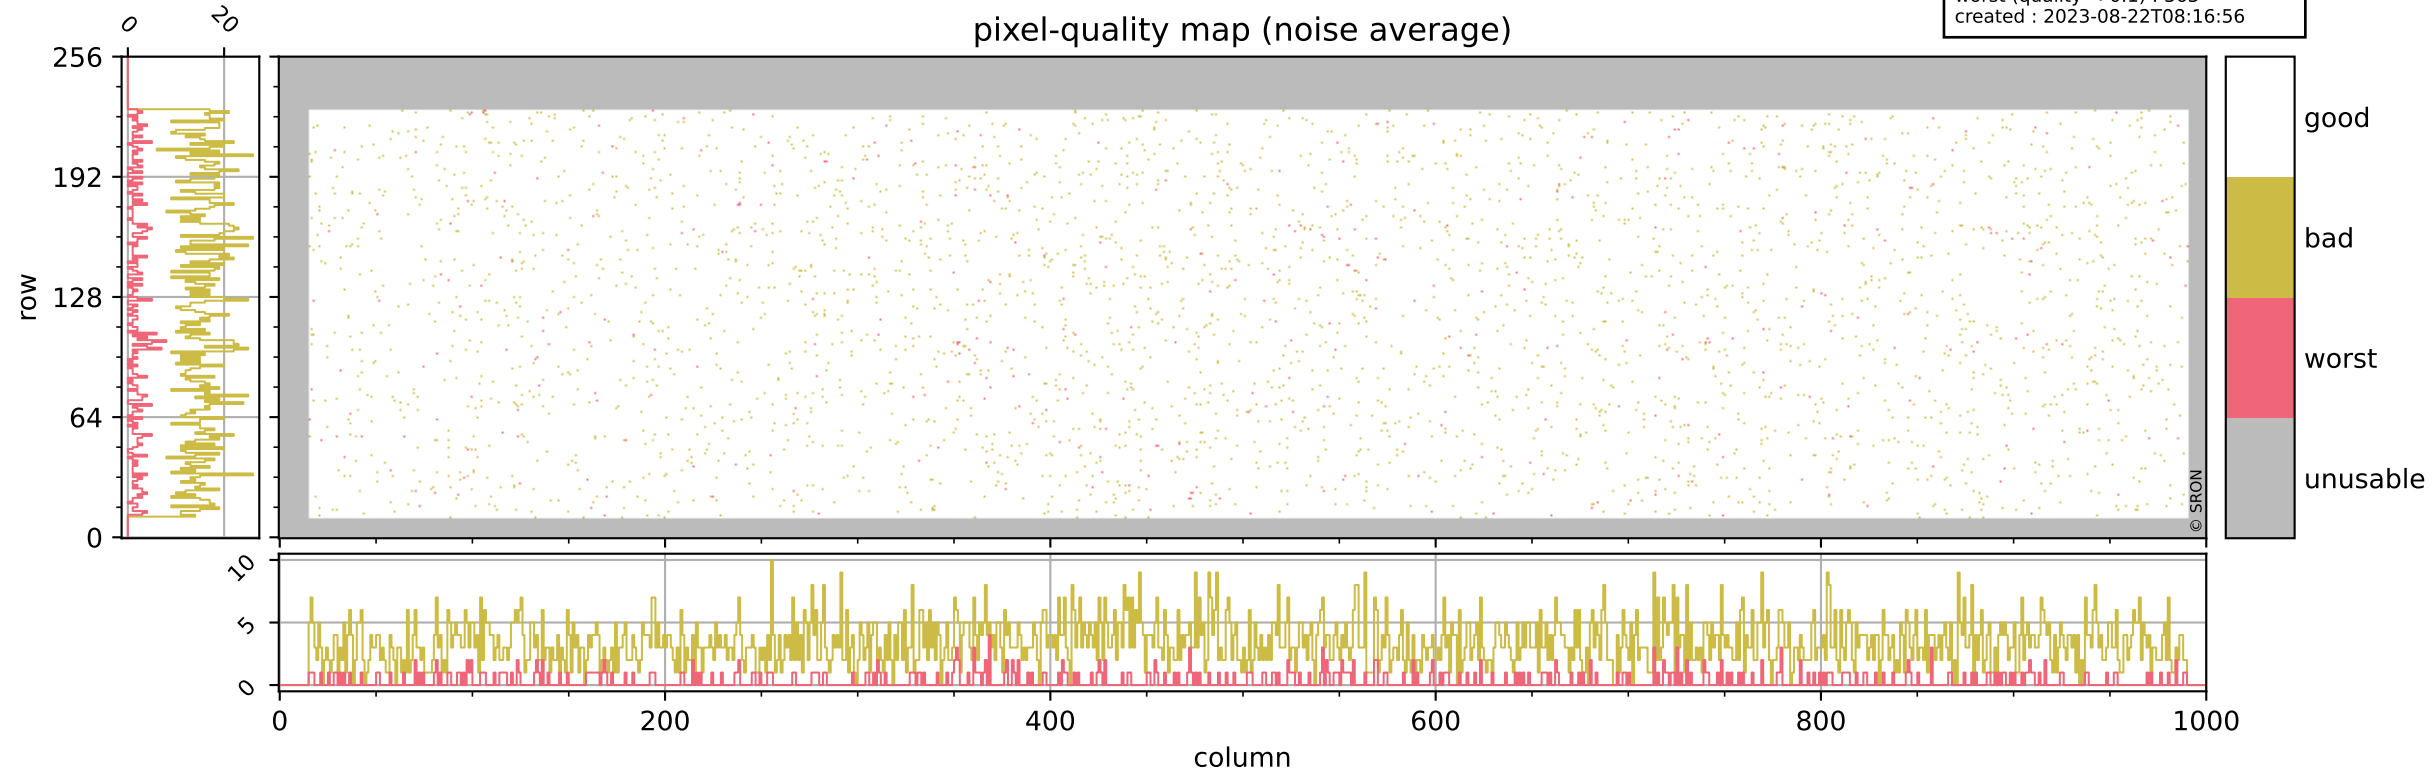

orbits : 18 in [16732, 16777]
coverage : 2021-01-04 / 2021-01-07
bad (quality < 0.8) : 289
worst (quality < 0.1) : 115
created : 2023-08-22T08:16:56

pixel-quality map (dark)

Tropomi SWIR pixel quality (official)

orbits : 18 in [16732, 16777]
coverage : 2021-01-04 / 2021-01-07
bad (quality < 0.8) : 3384
worst (quality < 0.1) : 363
created : 2023-08-22T08:16:56

pixel-quality map (noise average)

Tropomi SWIR pixel quality (official)

orbits : 18 in [16732, 16777]
coverage : 2021-01-04 / 2021-01-07
to good : 350
good to bad : 1499
to worst : 226
created : 2023-08-22T08:16:56

total quality compared with SWIR pixel-quality CKD

Tropomi SWIR pixel quality (official)

orbits : 18 in [16732, 16777]
coverage : 2021-01-04 / 2021-01-07
created : 2023-08-22T08:16:57

Histograms of pixel-quality

Tropomi SWIR pixel quality (official) ground-tracks of Sentinel-5P

orbits : 18 in [16732, 16777]
coverage : 2021-01-04 / 2021-01-07
created : 2023-08-22T08:16:57