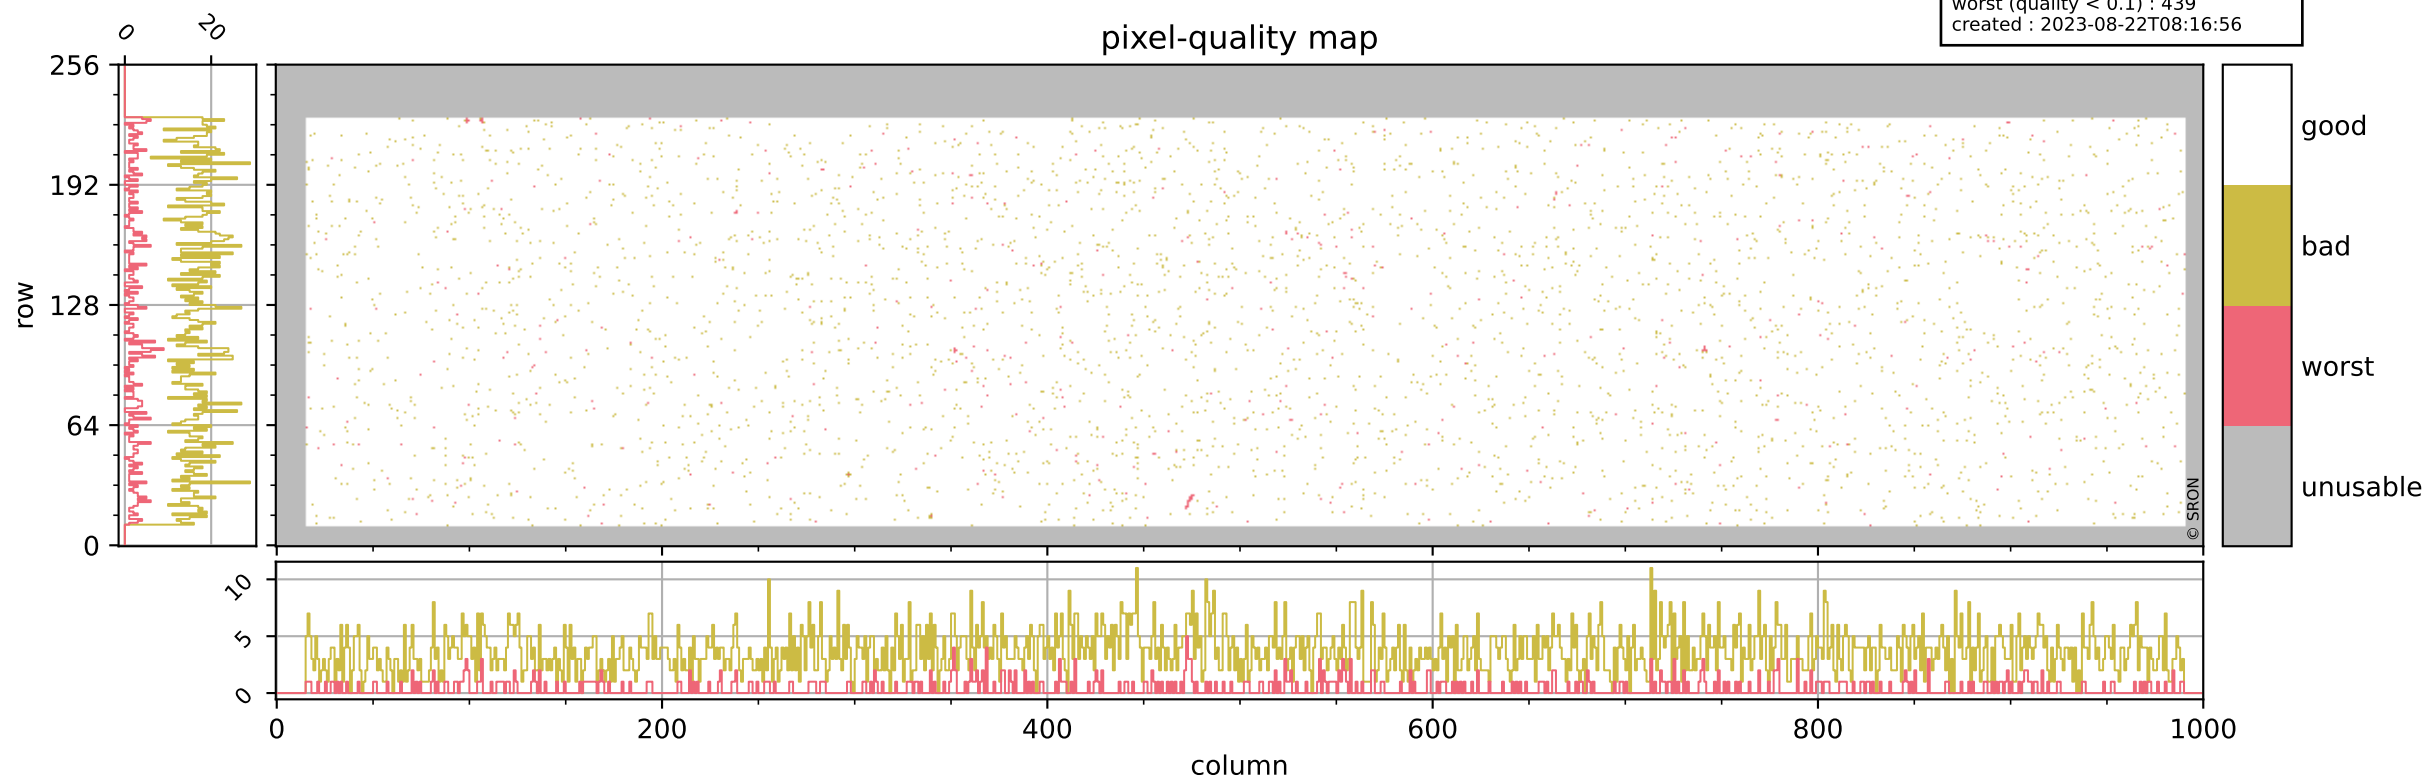

Tropomi SWIR pixel quality (official)

orbits : 18 in [16732, 16777]
coverage : 2021-01-04 / 2021-01-07
bad (quality < 0.8) : 3627
worst (quality < 0.1) : 439
created : 2023-08-22T08:16:56

Tropomi SWIR pixel quality (official)

orbits : 18 in [16732, 16777]
coverage : 2021-01-04 / 2021-01-07
bad (quality < 0.8) : 289
worst (quality < 0.1) : 115
created : 2023-08-22T08:16:56

pixel-quality map (dark)

Tropomi SWIR pixel quality (official)

orbits : 18 in [16732, 16777]
coverage : 2021-01-04 / 2021-01-07
bad (quality < 0.8) : 3384
worst (quality < 0.1) : 363
created : 2023-08-22T08:16:56

pixel-quality map (noise average)

Tropomi SWIR pixel quality (official)

orbits : 18 in [16732, 16777]
coverage : 2021-01-04 / 2021-01-07
to good : 350
good to bad : 1499
to worst : 226
created : 2023-08-22T08:16:56

total quality compared with SWIR pixel-quality CKD

Tropomi SWIR pixel quality (official)