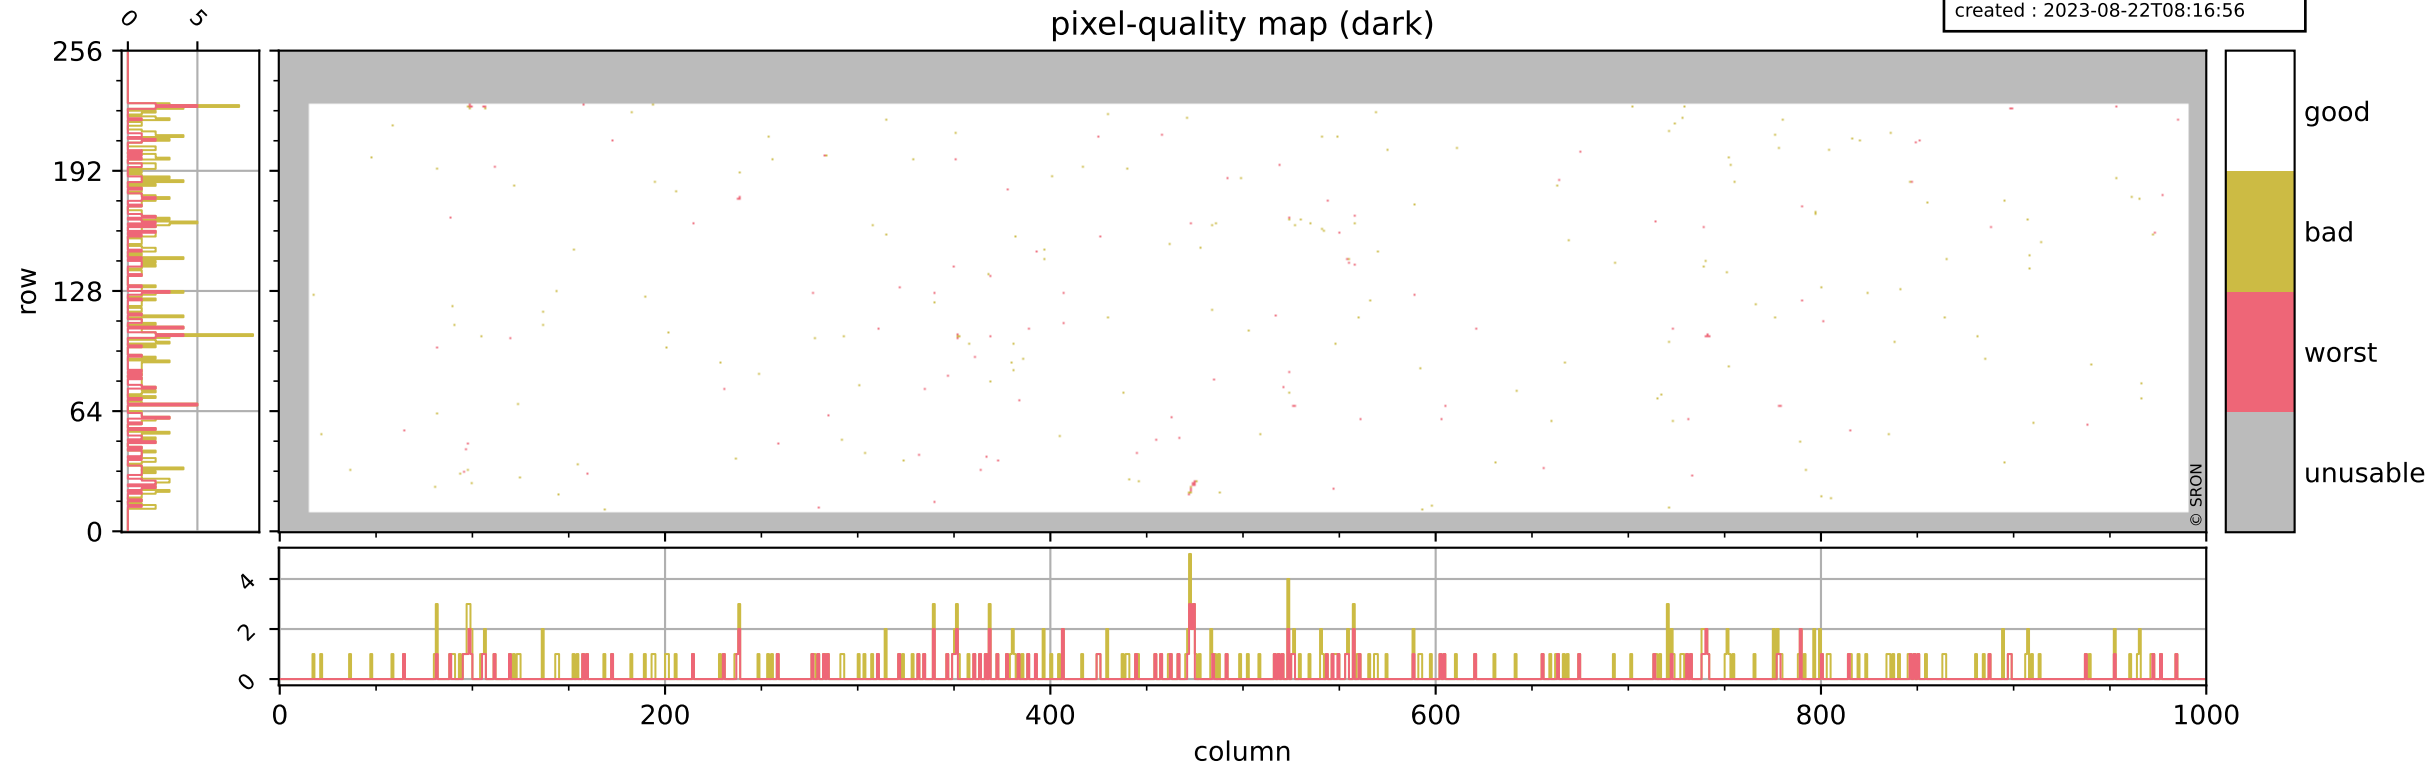

Tropomi SWIR pixel quality (official)

orbits : 18 in [16732, 16777]
coverage : 2021-01-04 / 2021-01-07
bad (quality < 0.8) : 3627
worst (quality < 0.1) : 439
created : 2023-08-22T08:16:56

Tropomi SWIR pixel quality (official)

orbits : 18 in [16732, 16777]
coverage : 2021-01-04 / 2021-01-07
bad (quality < 0.8) : 289
worst (quality < 0.1) : 115
created : 2023-08-22T08:16:56

pixel-quality map (dark)

Tropomi SWIR pixel quality (official)

orbits : 18 in [16732, 16777]
coverage : 2021-01-04 / 2021-01-07
bad (quality < 0.8) : 3384
worst (quality < 0.1) : 363
created : 2023-08-22T08:16:56

pixel-quality map (noise average)

Tropomi SWIR pixel quality (official)

orbits : 18 in [16732, 16777]
coverage : 2021-01-04 / 2021-01-07
to good : 350
good to bad : 1499
to worst : 226
created : 2023-08-22T08:16:56

total quality compared with SWIR pixel-quality CKD

Tropomi SWIR pixel quality (official)