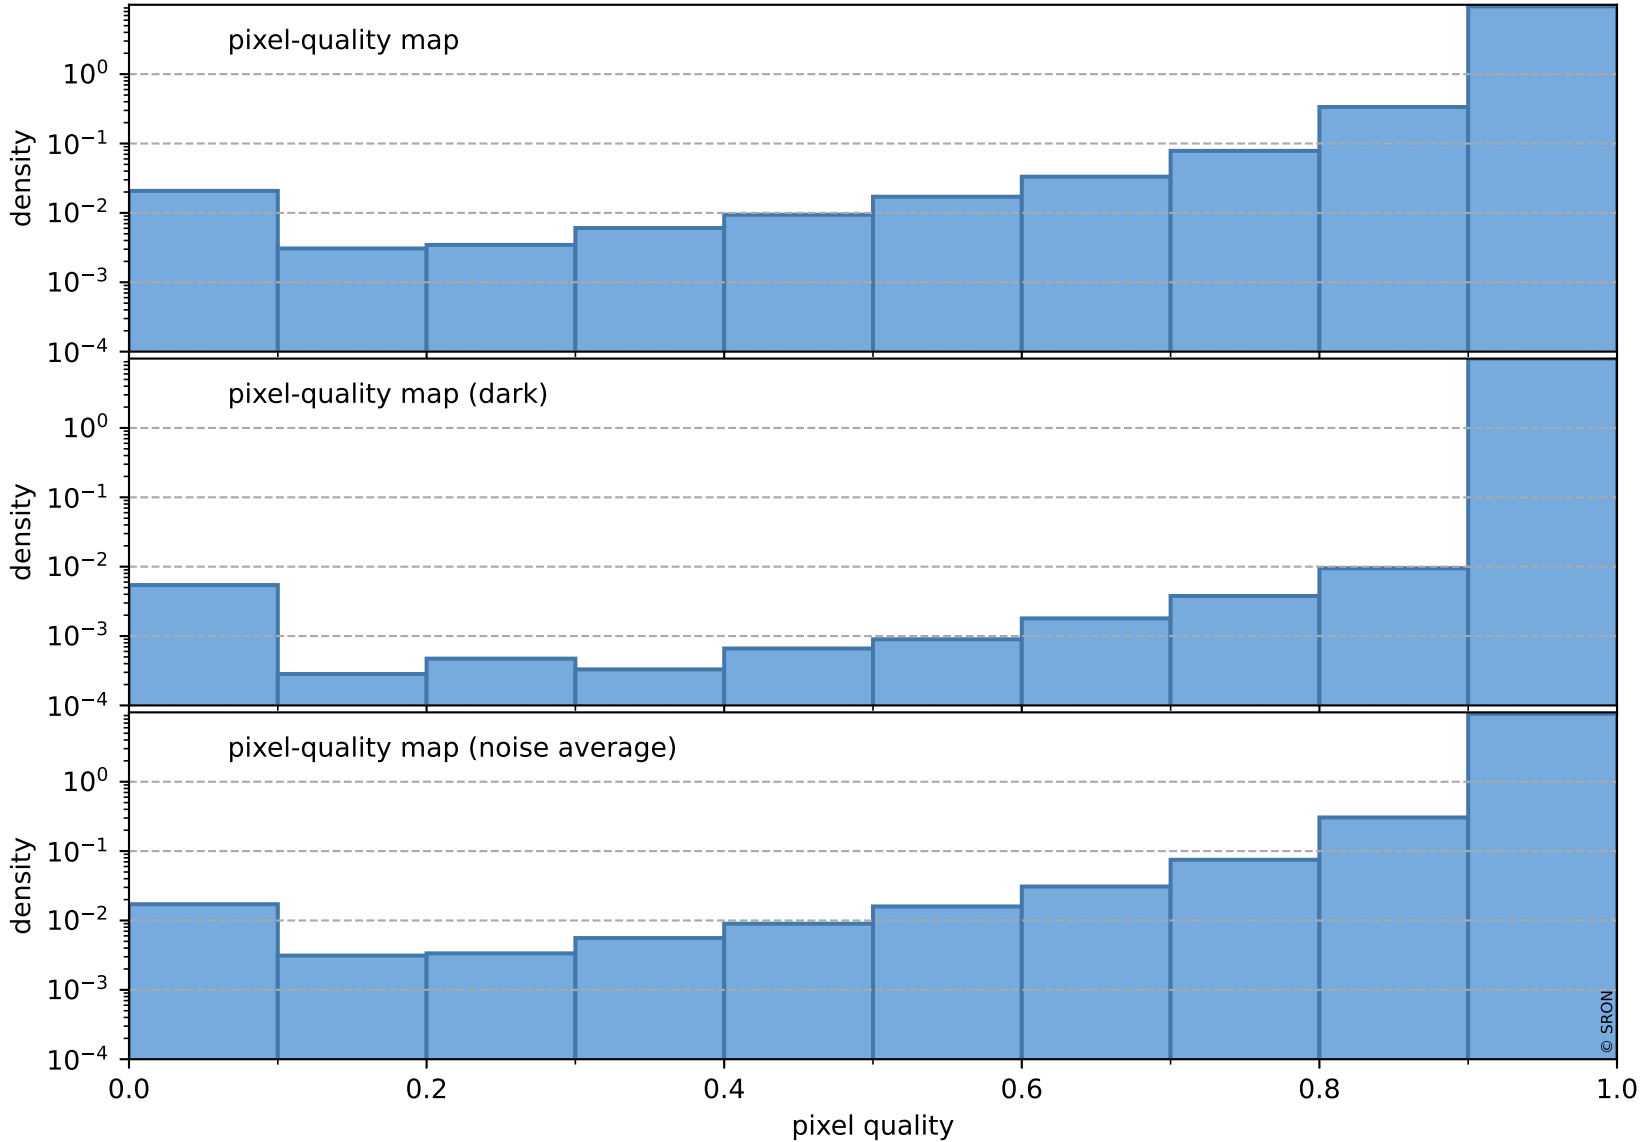

orbits : 18 in [16732, 16777]
coverage : 2021-01-04 / 2021-01-07
to good : 350
good to bad : 1499
to worst : 226
created : 2023-08-22T08:16:56

total quality compared with SWIR pixel-quality CKD

Tropomi SWIR pixel quality (official)

orbits : 18 in [16732, 16777]
coverage : 2021-01-04 / 2021-01-07
created : 2023-08-22T08:16:57

Histograms of pixel-quality

Tropomi SWIR pixel quality (official) ground-tracks of Sentinel-5P

orbits : 18 in [16732, 16777]
coverage : 2021-01-04 / 2021-01-07
created : 2023-08-22T08:16:57