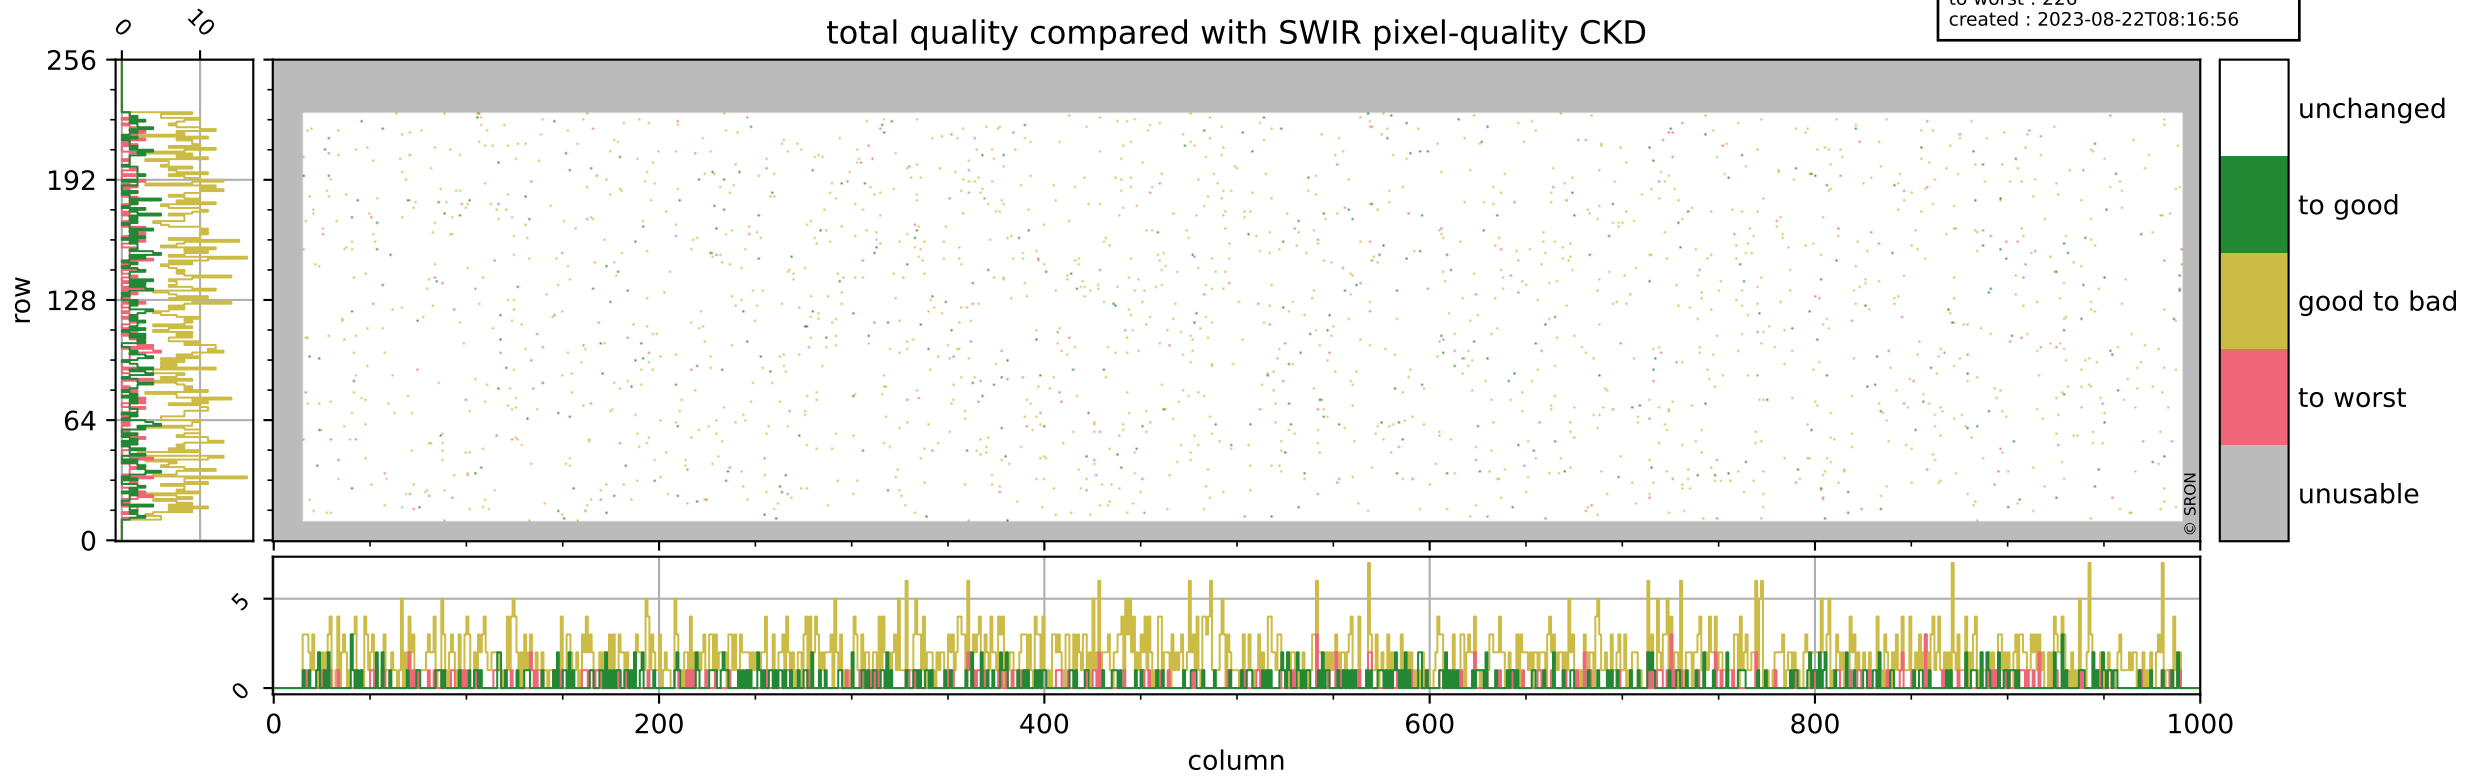

orbits : 18 in [16732, 16777]
coverage : 2021-01-04 / 2021-01-07
bad (quality < 0.8) : 289
worst (quality < 0.1) : 115
created : 2023-08-22T08:16:56

pixel-quality map (dark)

Tropomi SWIR pixel quality (official)

orbits : 18 in [16732, 16777]
coverage : 2021-01-04 / 2021-01-07
bad (quality < 0.8) : 3384
worst (quality < 0.1) : 363
created : 2023-08-22T08:16:56

pixel-quality map (noise average)

Tropomi SWIR pixel quality (official)

orbits : 18 in [16732, 16777]
coverage : 2021-01-04 / 2021-01-07
to good : 350
good to bad : 1499
to worst : 226
created : 2023-08-22T08:16:56

total quality compared with SWIR pixel-quality CKD

Tropomi SWIR pixel quality (official)

orbits : 18 in [16732, 16777]
coverage : 2021-01-04 / 2021-01-07
created : 2023-08-22T08:16:57

Histograms of pixel-quality

Tropomi SWIR pixel quality (official) ground-tracks of Sentinel-5P

orbits : 18 in [16732, 16777]
coverage : 2021-01-04 / 2021-01-07
created : 2023-08-22T08:16:57