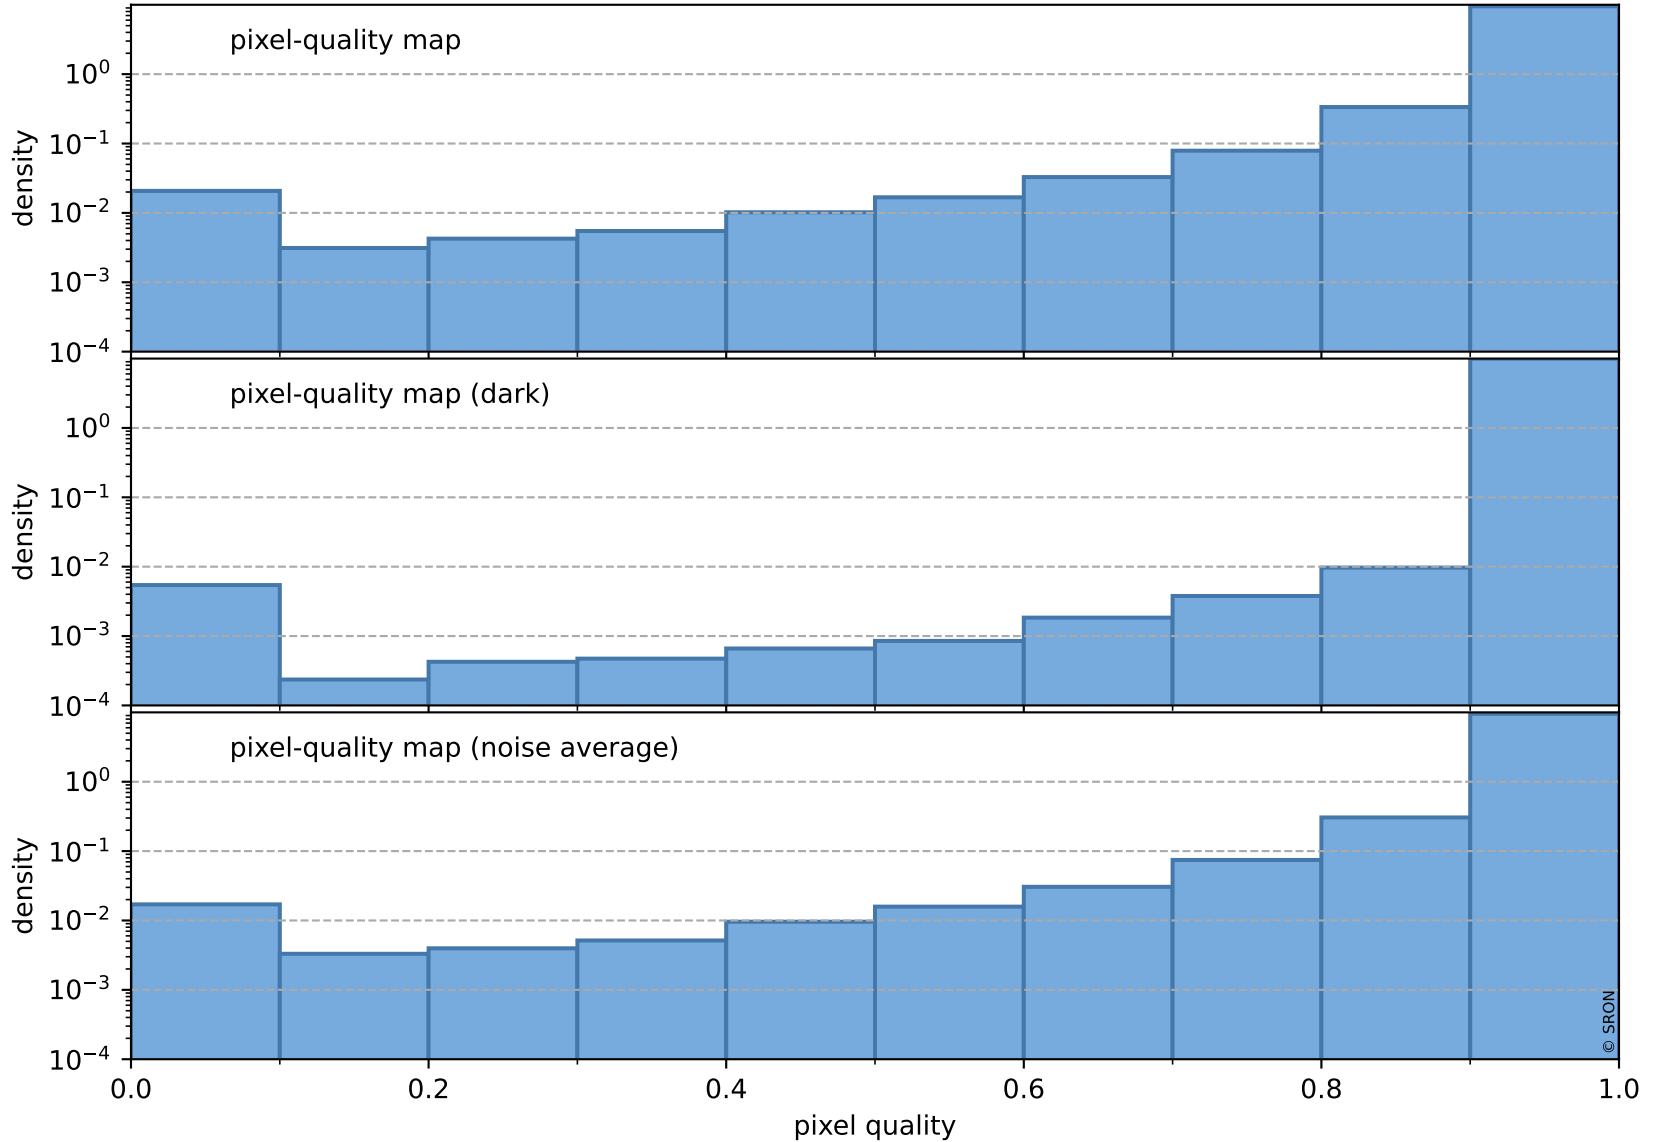

Tropomi SWIR pixel quality (official)

orbits : 18 in [16747, 16792]
coverage : 2021-01-05 / 2021-01-09
to good : 342
good to bad : 1508
to worst : 227
created : 2023-08-22T08:16:59

total quality compared with SWIR pixel-quality CKD

Tropomi SWIR pixel quality (official)

orbits : 18 in [16747, 16792]
coverage : 2021-01-05 / 2021-01-09
created : 2023-08-22T08:16:59

Histograms of pixel-quality

Tropomi SWIR pixel quality (official) ground-tracks of Sentinel-5P

orbits : 18 in [16747, 16792]
coverage : 2021-01-05 / 2021-01-09
created : 2023-08-22T08:17:00

Tropomi SWIR pixel quality (official)

orbits : [2827, 16792]
coverage : 2018-04-30 / 2021-01-09
created : 2023-08-22T08:17:00