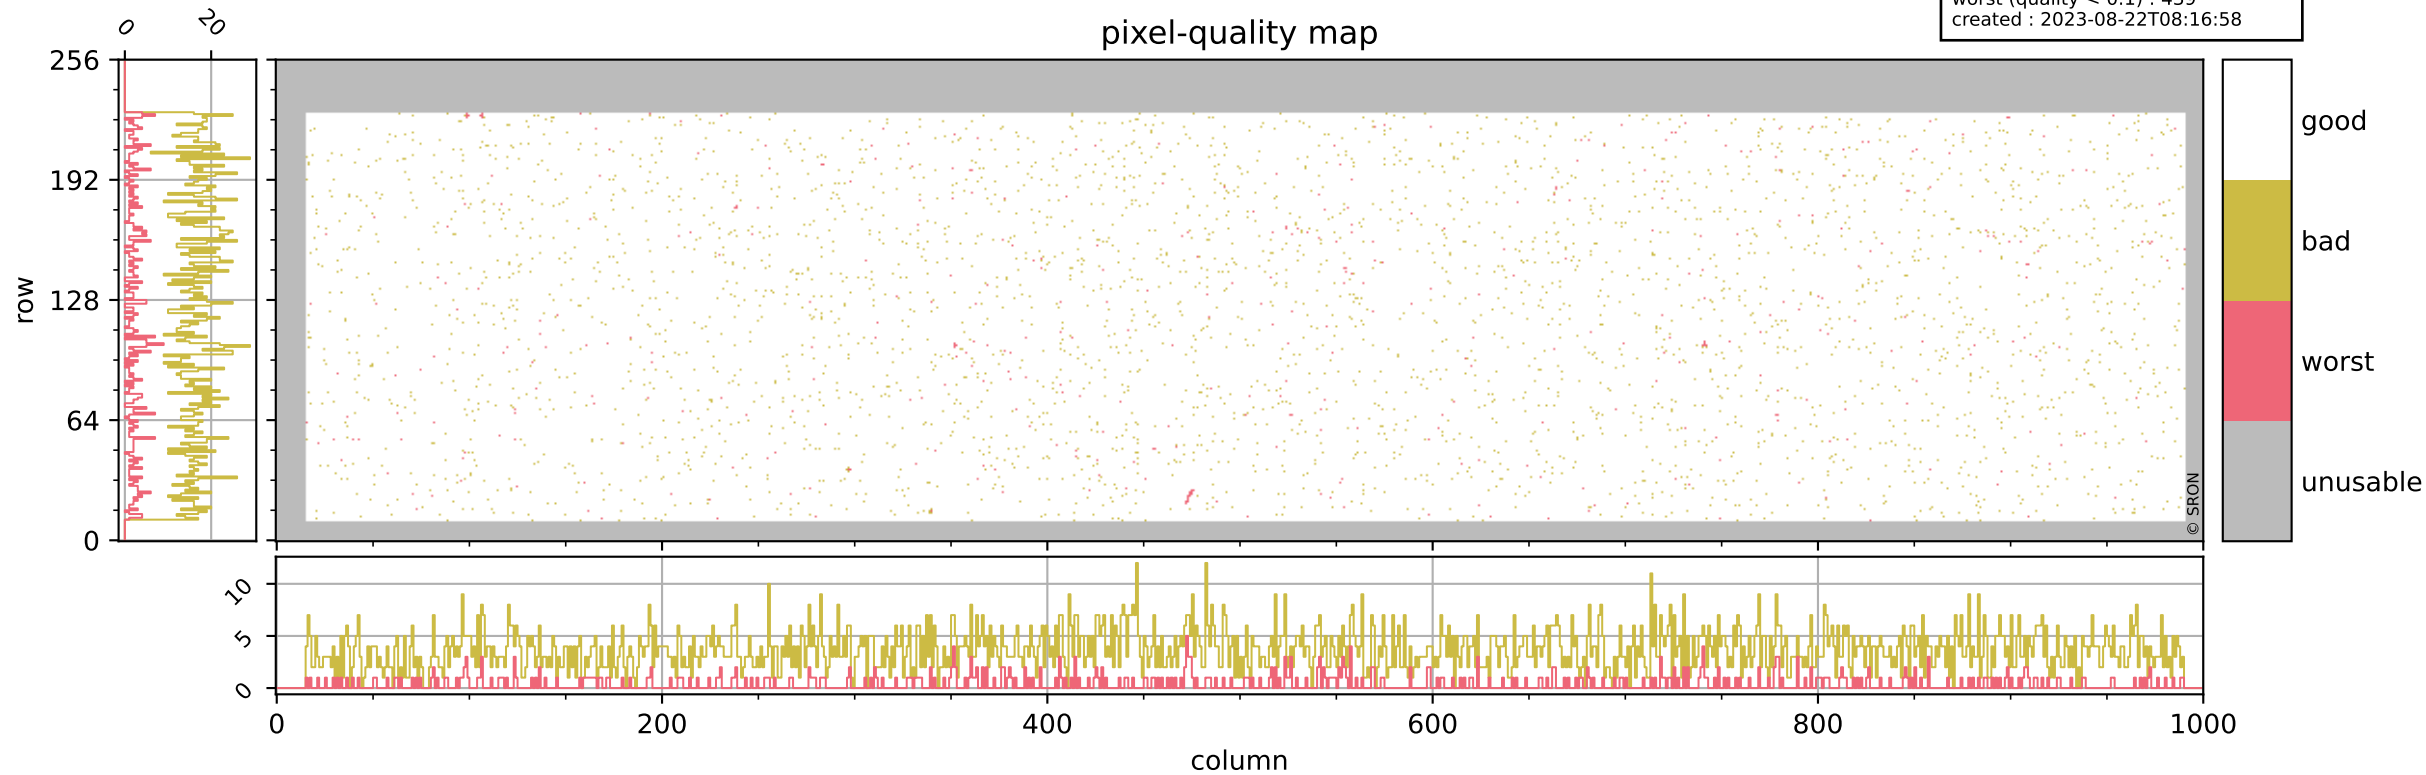

Tropomi SWIR pixel quality (official)

orbits : 18 in [16747, 16792]
coverage : 2021-01-05 / 2021-01-09
bad (quality < 0.8) : 3644
worst (quality < 0.1) : 439
created : 2023-08-22T08:16:58

pixel-quality map

Tropomi SWIR pixel quality (official)

orbits : 18 in [16747, 16792]
coverage : 2021-01-05 / 2021-01-09
bad (quality < 0.8) : 290
worst (quality < 0.1) : 115
created : 2023-08-22T08:16:58

pixel-quality map (dark)

Tropomi SWIR pixel quality (official)

orbits : 18 in [16747, 16792]
coverage : 2021-01-05 / 2021-01-09
bad (quality < 0.8) : 3387
worst (quality < 0.1) : 361
created : 2023-08-22T08:16:59

pixel-quality map (noise average)

Tropomi SWIR pixel quality (official)

orbits : 18 in [16747, 16792]
coverage : 2021-01-05 / 2021-01-09
created : 2023-08-22T08:16:59

Histograms of pixel-quality

Tropomi SWIR pixel quality (official) ground-tracks of Sentinel-5P