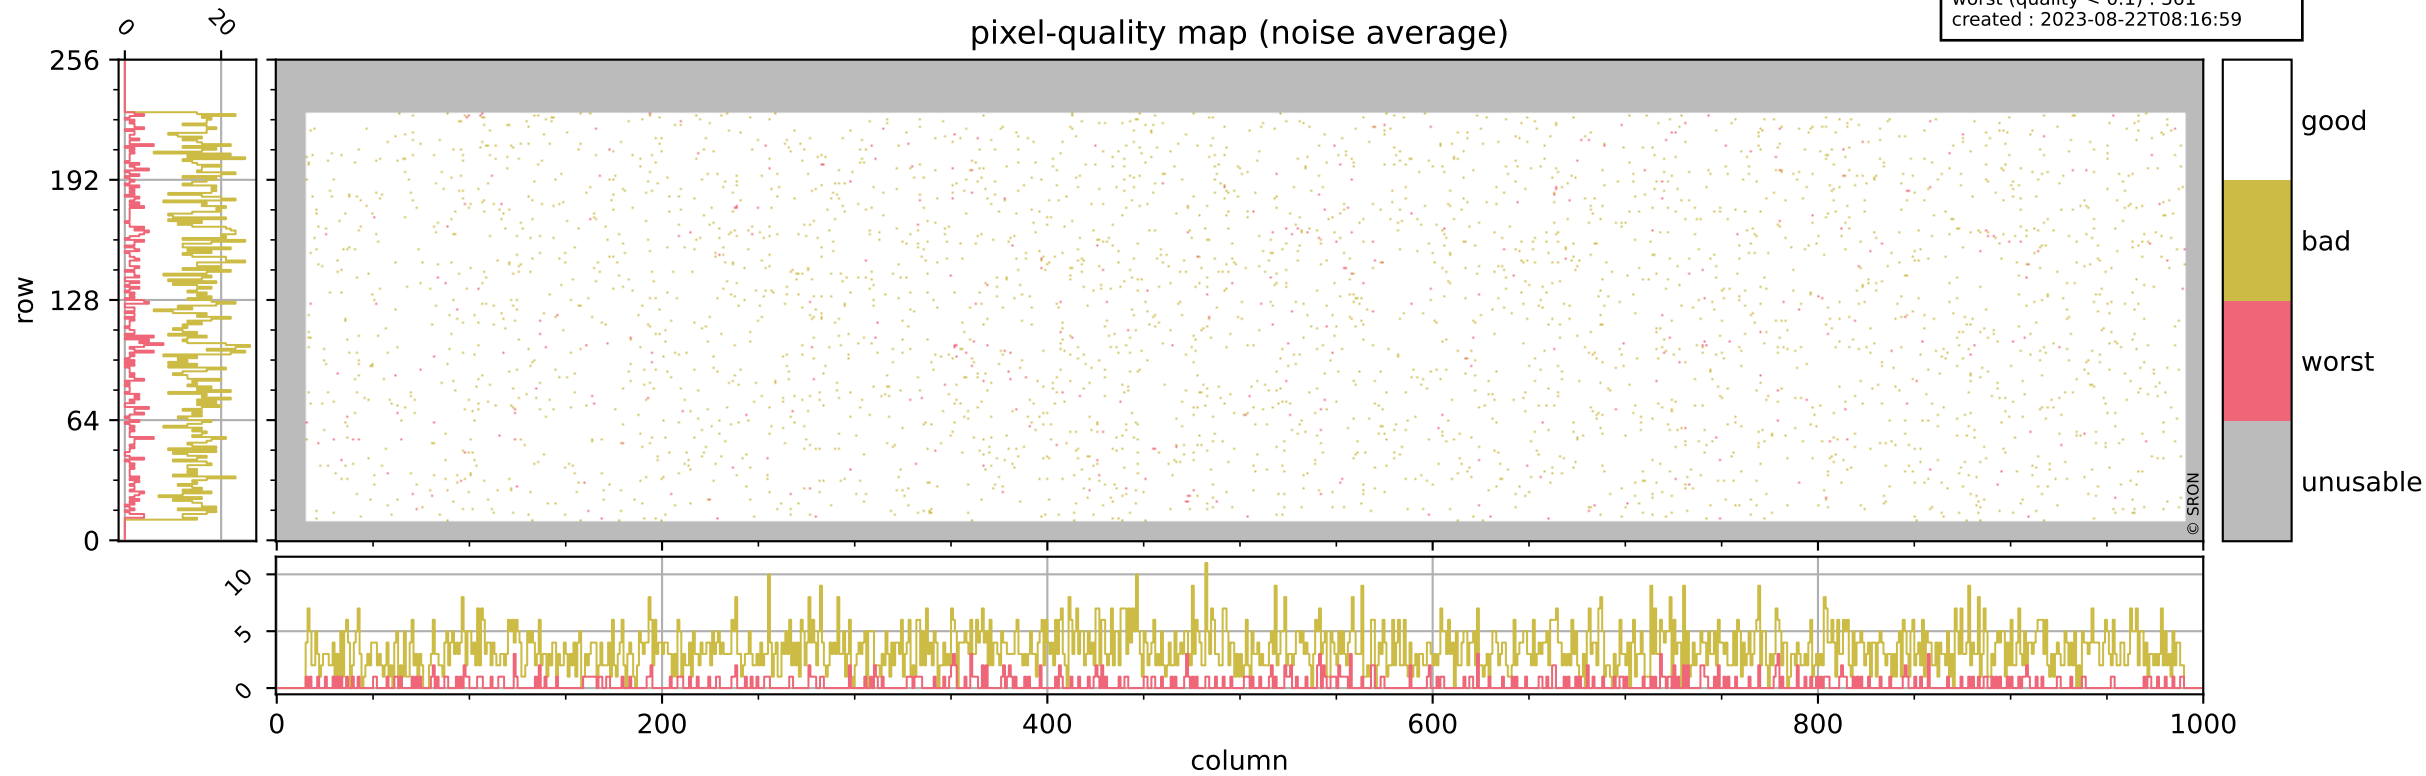

Tropomi SWIR pixel quality (official)

orbits : 18 in [16747, 16792]
coverage : 2021-01-05 / 2021-01-09
bad (quality < 0.8) : 290
worst (quality < 0.1) : 115
created : 2023-08-22T08:16:58

pixel-quality map (dark)

Tropomi SWIR pixel quality (official)

orbits : 18 in [16747, 16792]
coverage : 2021-01-05 / 2021-01-09
bad (quality < 0.8) : 3387
worst (quality < 0.1) : 361
created : 2023-08-22T08:16:59

pixel-quality map (noise average)

Tropomi SWIR pixel quality (official)

orbits : 18 in [16747, 16792]
coverage : 2021-01-05 / 2021-01-09
to good : 342
good to bad : 1508
to worst : 227
created : 2023-08-22T08:16:59

total quality compared with SWIR pixel-quality CKD

Tropomi SWIR pixel quality (official)

orbits : 18 in [16747, 16792]
coverage : 2021-01-05 / 2021-01-09
created : 2023-08-22T08:16:59

Histograms of pixel-quality

Tropomi SWIR pixel quality (official) ground-tracks of Sentinel-5P