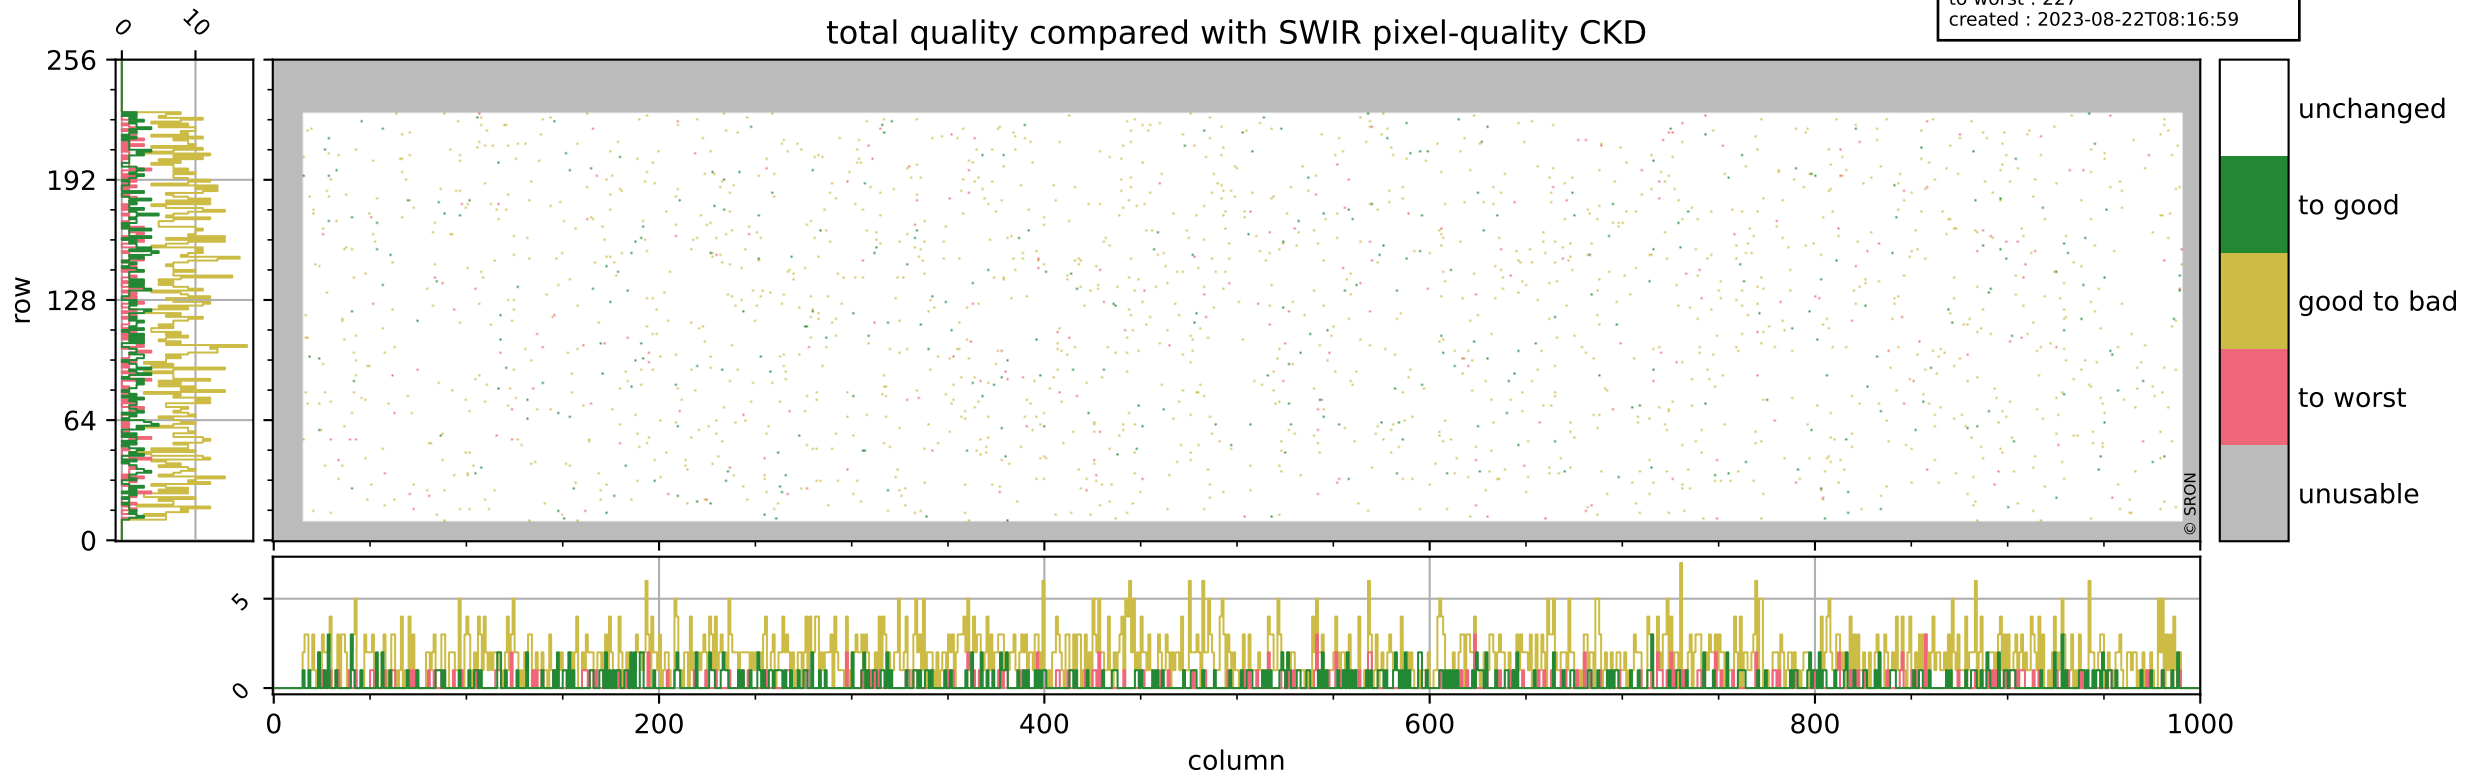

Tropomi SWIR pixel quality (official)

orbits : 18 in [16747, 16792]
coverage : 2021-01-05 / 2021-01-09
bad (quality < 0.8) : 290
worst (quality < 0.1) : 115
created : 2023-08-22T08:16:58

pixel-quality map (dark)

Tropomi SWIR pixel quality (official)

orbits : 18 in [16747, 16792]
coverage : 2021-01-05 / 2021-01-09
bad (quality < 0.8) : 3387
worst (quality < 0.1) : 361
created : 2023-08-22T08:16:59

pixel-quality map (noise average)

Tropomi SWIR pixel quality (official)

orbits : 18 in [16747, 16792]
coverage : 2021-01-05 / 2021-01-09
to good : 342
good to bad : 1508
to worst : 227
created : 2023-08-22T08:16:59

total quality compared with SWIR pixel-quality CKD

Tropomi SWIR pixel quality (official)

orbits : 18 in [16747, 16792]
coverage : 2021-01-05 / 2021-01-09
created : 2023-08-22T08:16:59

Histograms of pixel-quality

Tropomi SWIR pixel quality (official) ground-tracks of Sentinel-5P