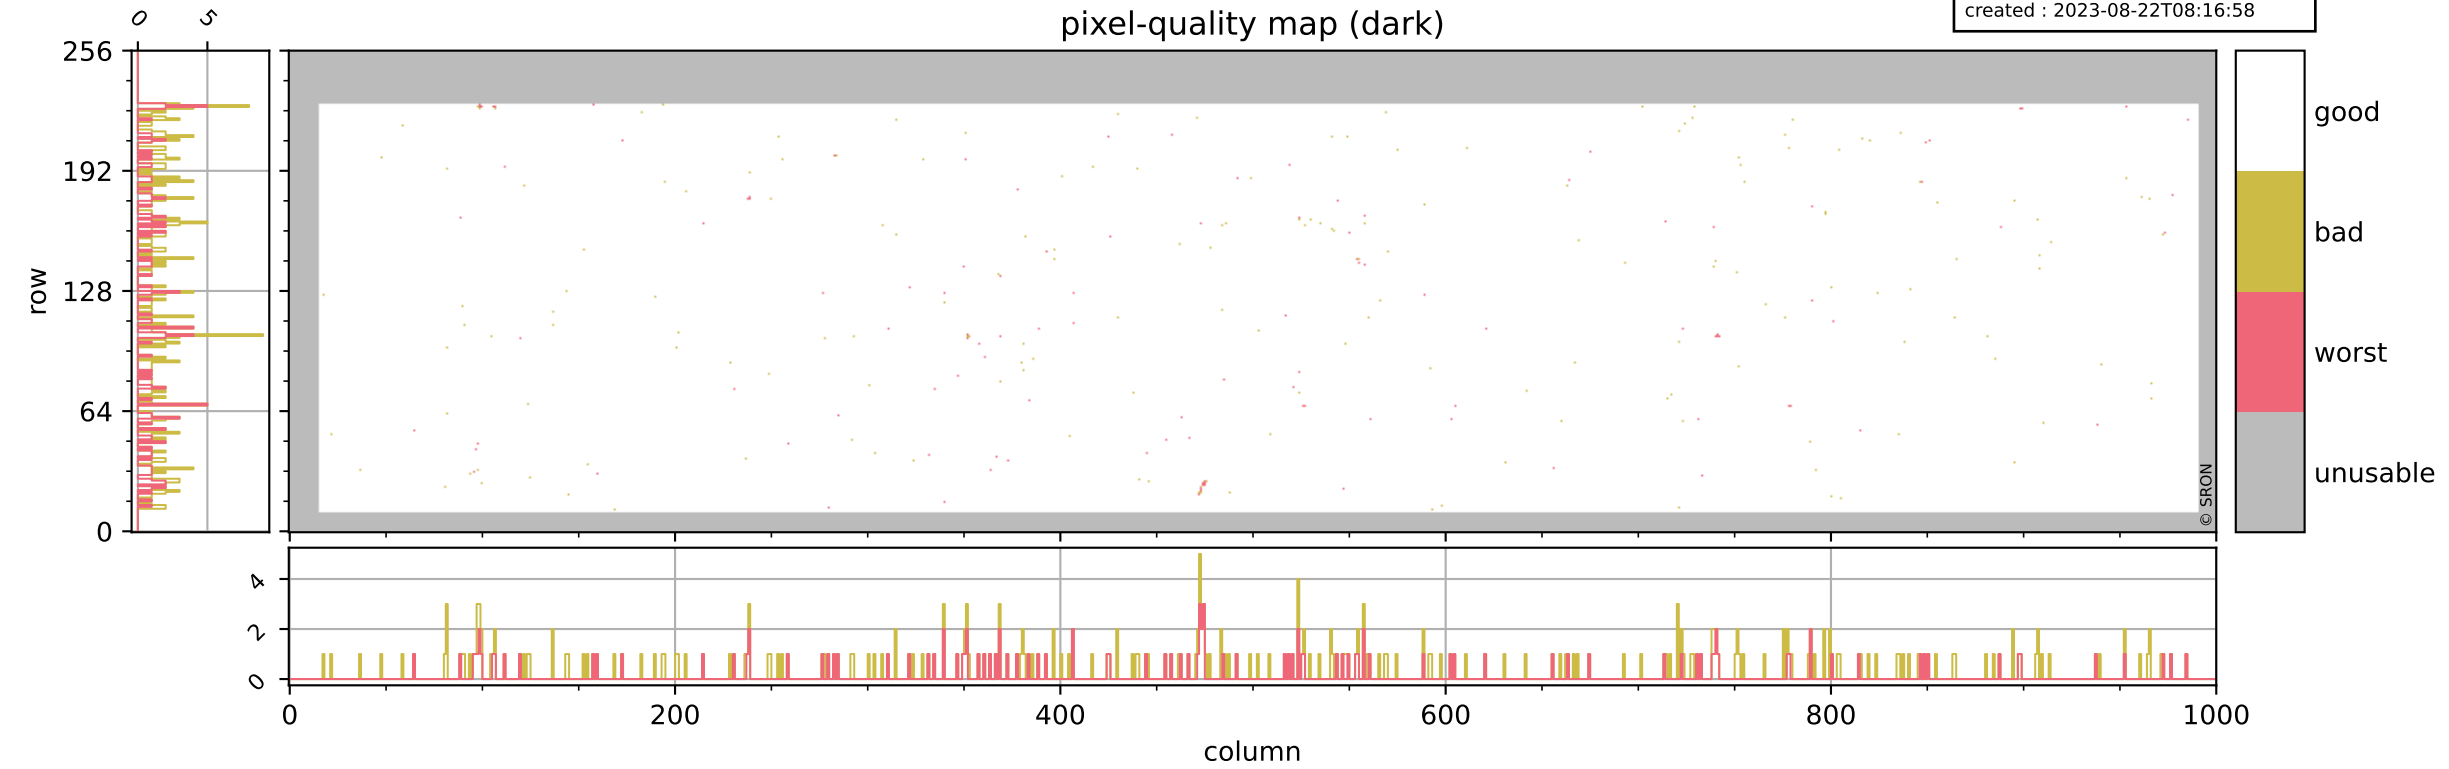

Tropomi SWIR pixel quality (official)

orbits : 18 in [16747, 16792]
coverage : 2021-01-05 / 2021-01-09
bad (quality < 0.8) : 3644
worst (quality < 0.1) : 439
created : 2023-08-22T08:16:58

pixel-quality map

Tropomi SWIR pixel quality (official)

orbits : 18 in [16747, 16792]
coverage : 2021-01-05 / 2021-01-09
bad (quality < 0.8) : 290
worst (quality < 0.1) : 115
created : 2023-08-22T08:16:58

pixel-quality map (dark)

Tropomi SWIR pixel quality (official)

orbits : 18 in [16747, 16792]
coverage : 2021-01-05 / 2021-01-09
bad (quality < 0.8) : 3387
worst (quality < 0.1) : 361
created : 2023-08-22T08:16:59

pixel-quality map (noise average)

Tropomi SWIR pixel quality (official)

orbits : 18 in [16747, 16792]
coverage : 2021-01-05 / 2021-01-09
created : 2023-08-22T08:16:59

Histograms of pixel-quality

Tropomi SWIR pixel quality (official) ground-tracks of Sentinel-5P