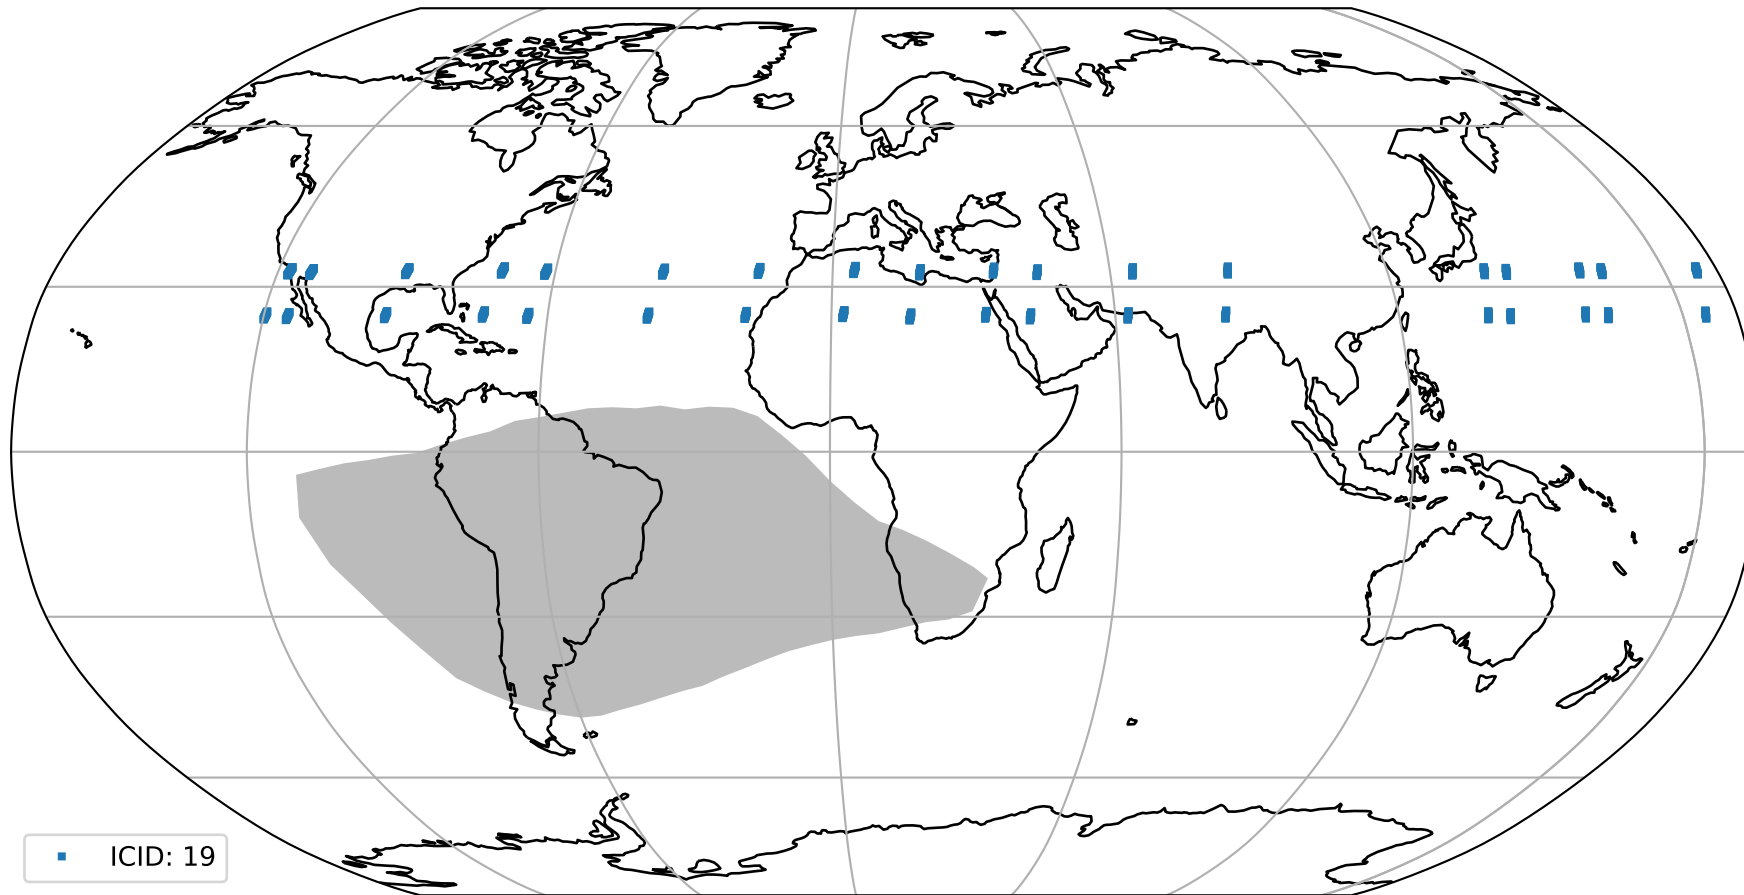

Tropomi SWIR pixel quality (official)

orbits : 18 in [16747, 16792]
coverage : 2021-01-05 / 2021-01-09
to good : 342
good to bad : 1508
to worst : 227
created : 2023-08-22T08:16:59

total quality compared with SWIR pixel-quality CKD

Tropomi SWIR pixel quality (official)

orbits : 18 in [16747, 16792]
coverage : 2021-01-05 / 2021-01-09
created : 2023-08-22T08:16:59

Histograms of pixel-quality

Tropomi SWIR pixel quality (official) ground-tracks of Sentinel-5P

orbits : 18 in [16747, 16792]
coverage : 2021-01-05 / 2021-01-09
created : 2023-08-22T08:17:00

Tropomi SWIR pixel quality (official)

orbits : [2827, 16792]
coverage : 2018-04-30 / 2021-01-09
created : 2023-08-22T08:17:00