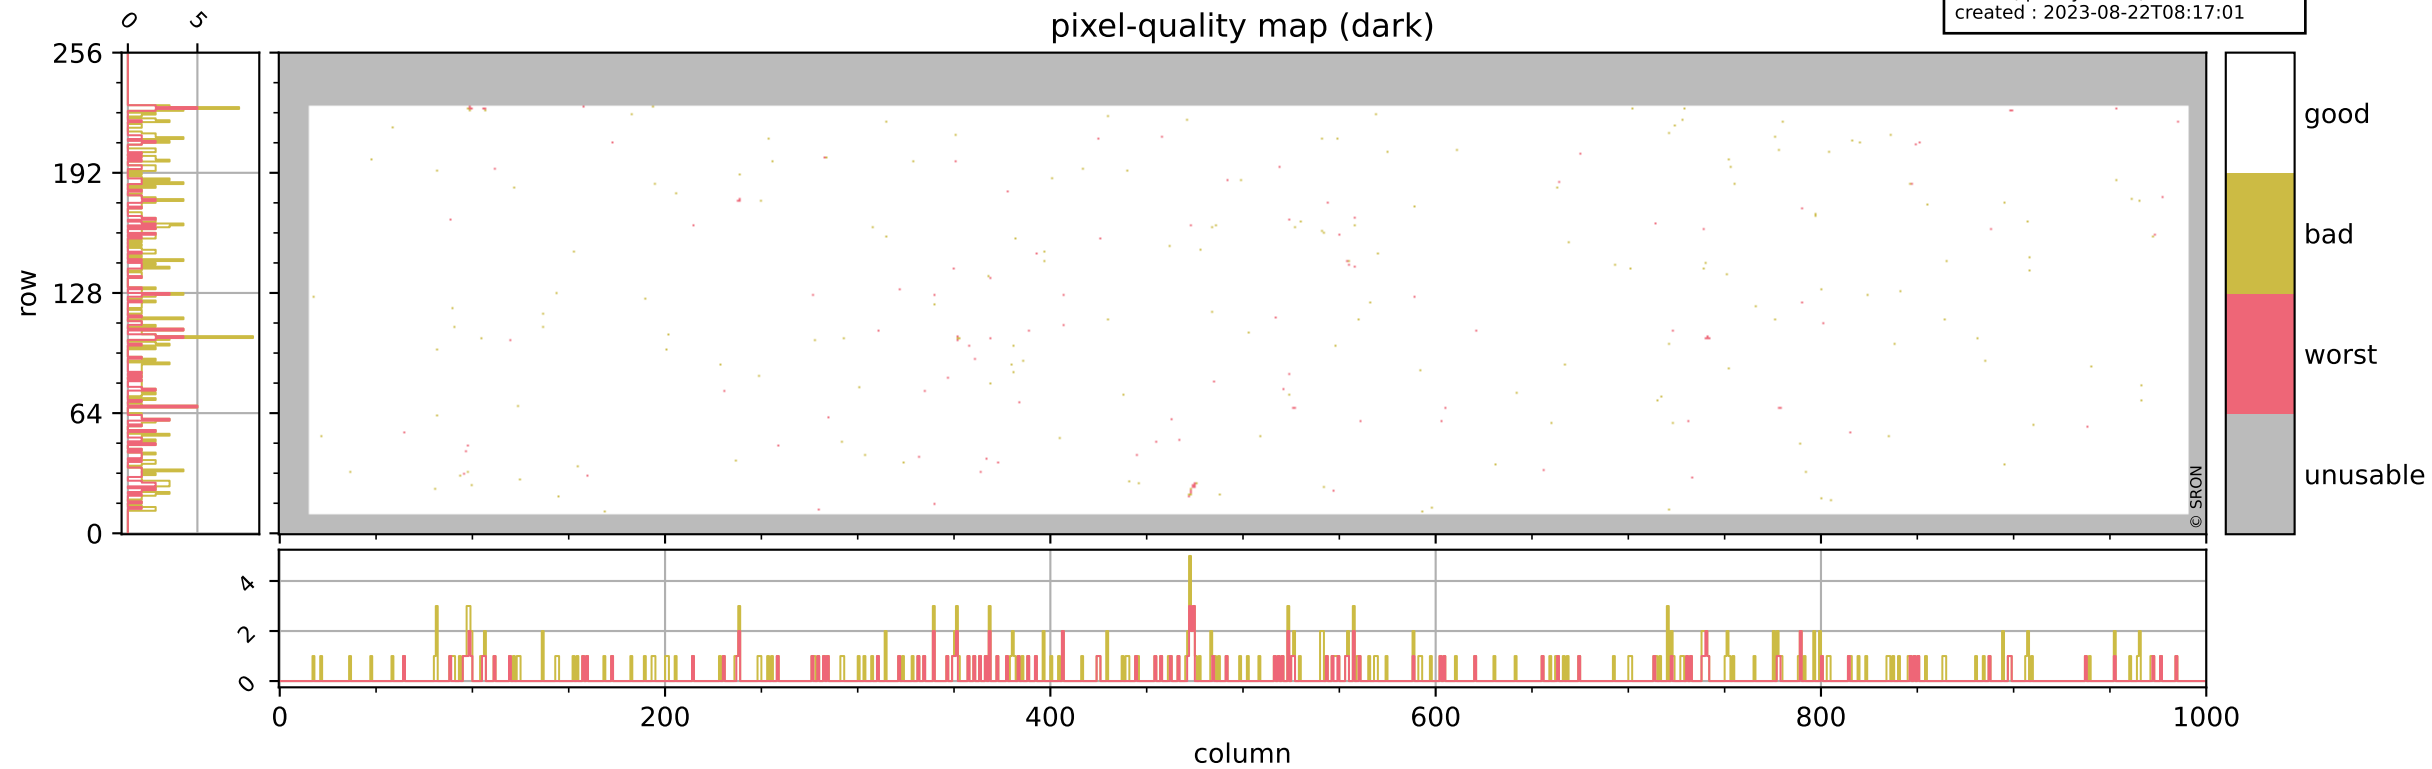

# Tropomi SWIR pixel quality (official)

orbits : 20 in [16762, 16807]  
coverage : 2021-01-06 / 2021-01-10  
bad (quality < 0.8) : 3643  
worst (quality < 0.1) : 428  
created : 2023-08-22T08:17:01

## pixel-quality map

# Tropomi SWIR pixel quality (official)

orbits : 20 in [16762, 16807]  
coverage : 2021-01-06 / 2021-01-10  
bad (quality < 0.8) : 289  
worst (quality < 0.1) : 115  
created : 2023-08-22T08:17:01

# Tropomi SWIR pixel quality (official)

orbits : 20 in [16762, 16807]  
coverage : 2021-01-06 / 2021-01-10  
bad (quality < 0.8) : 3393  
worst (quality < 0.1) : 347  
created : 2023-08-22T08:17:01