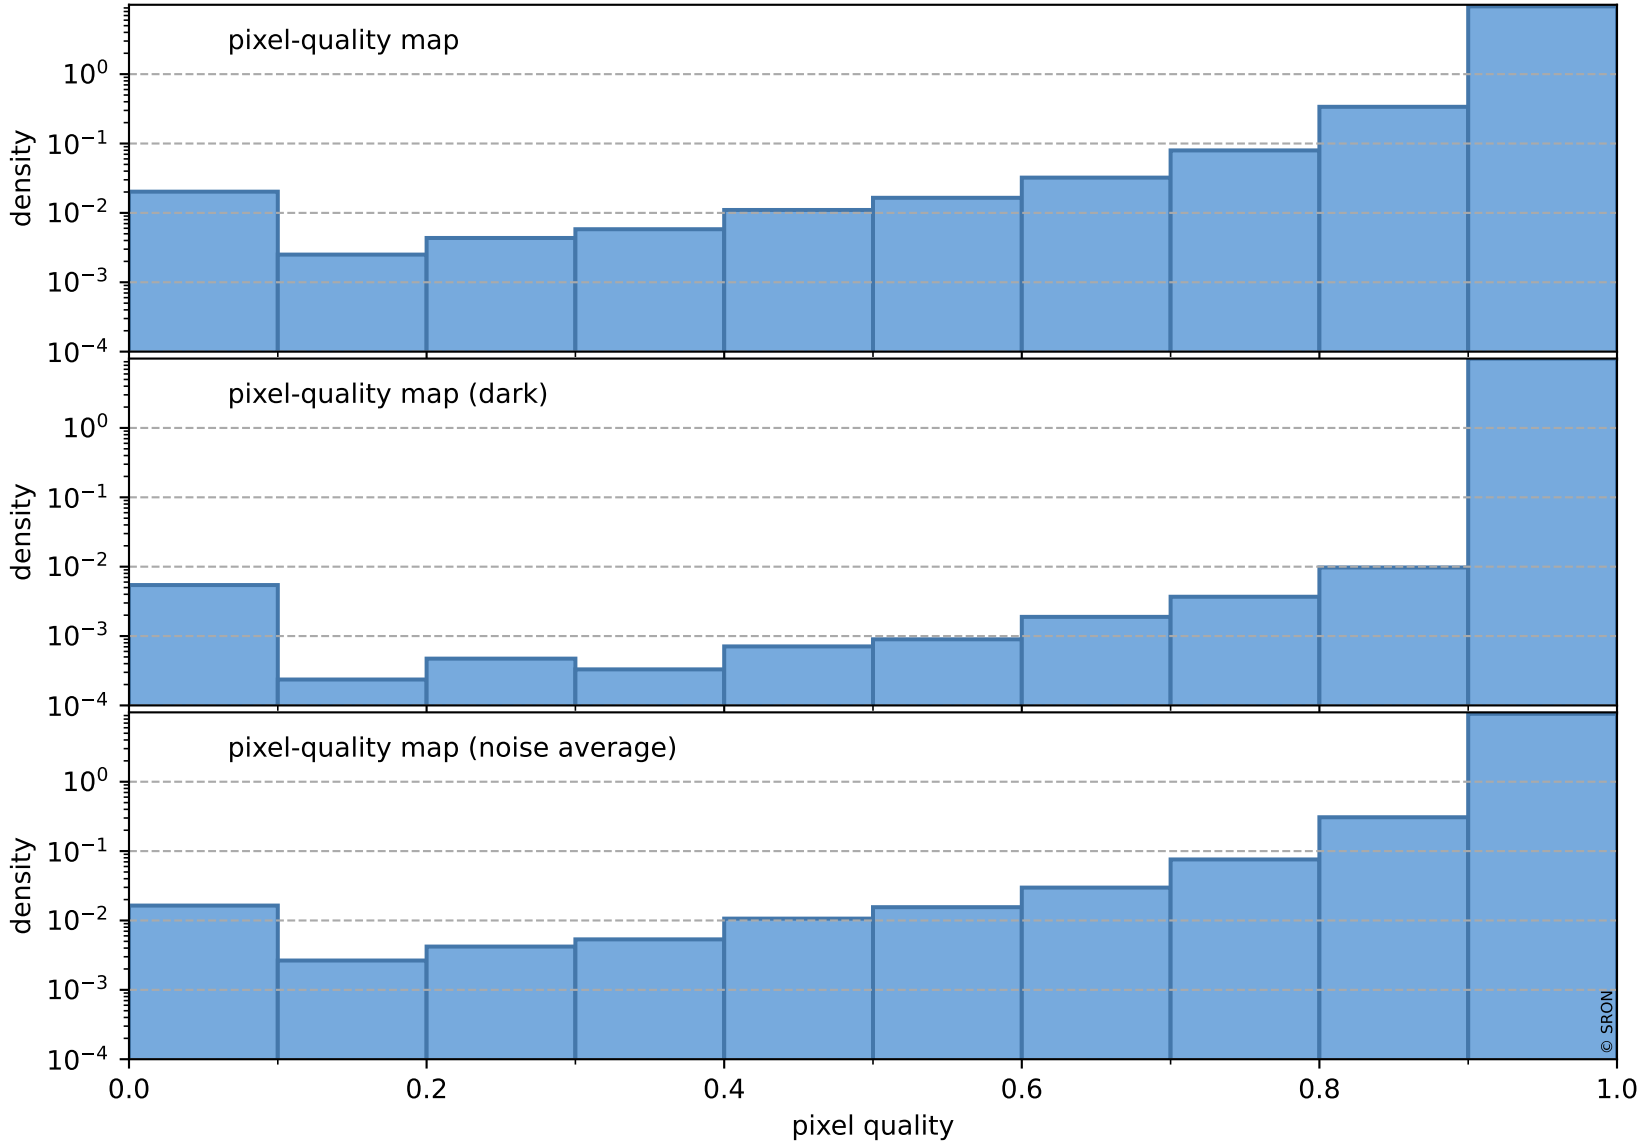

Tropomi SWIR pixel quality (official)

orbits : 20 in [16762, 16807]
coverage : 2021-01-06 / 2021-01-10
created : 2023-08-22T08:17:01

Histograms of pixel-quality