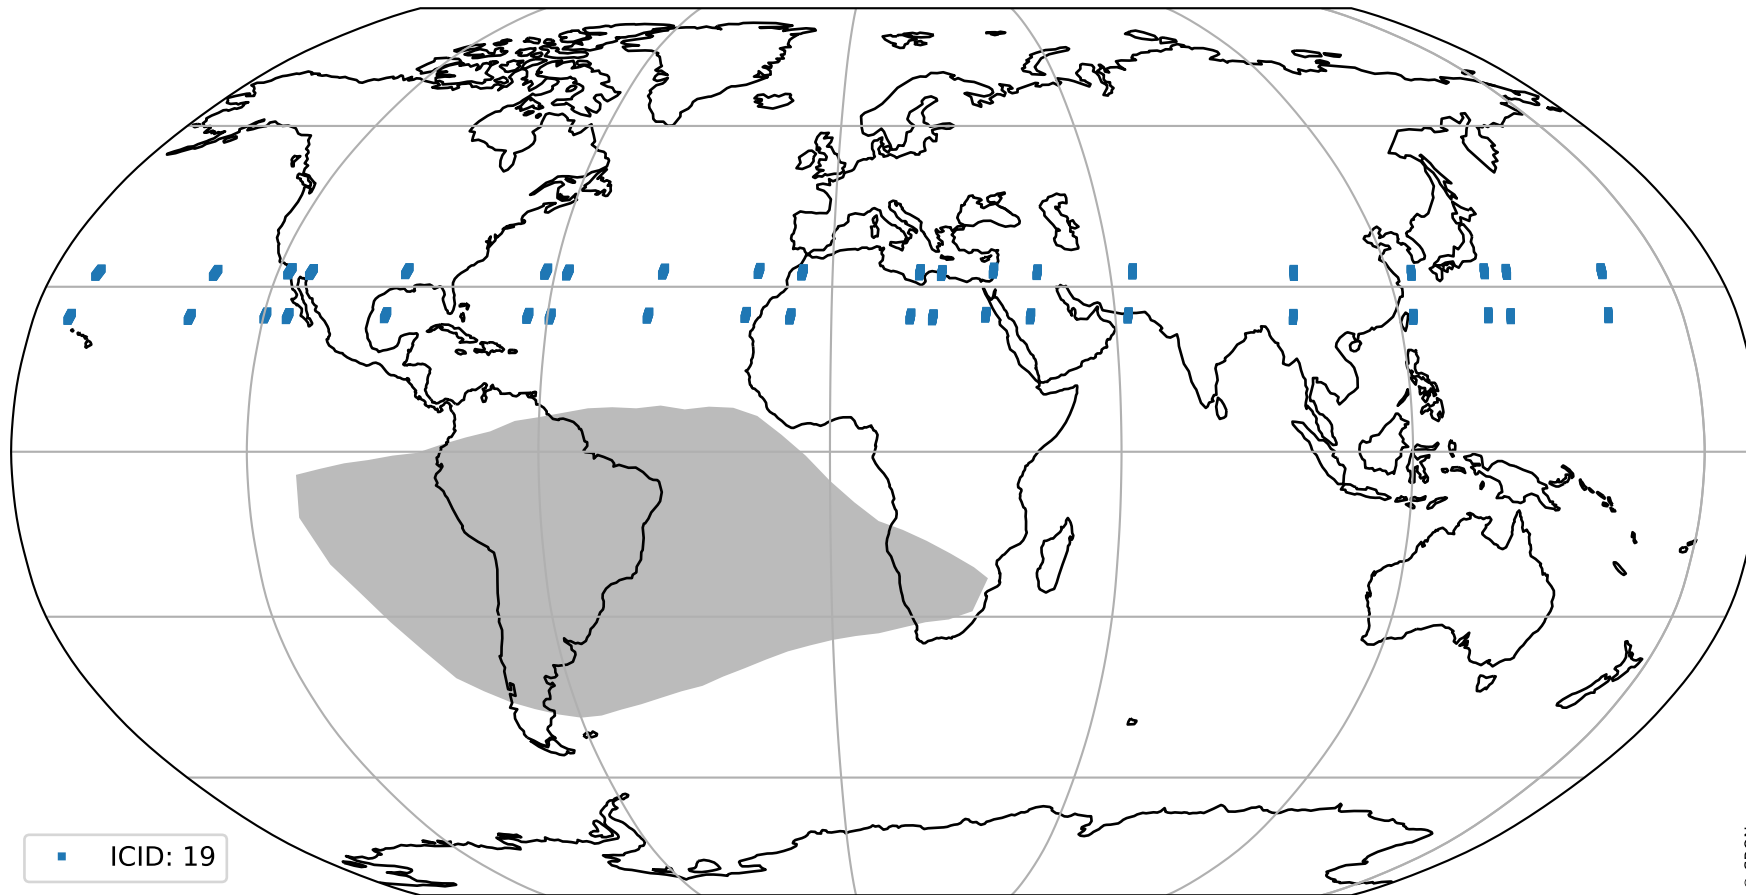

# Tropomi SWIR pixel quality (official)

orbits : 20 in [16762, 16807]  
coverage : 2021-01-06 / 2021-01-10  
created : 2023-08-22T08:17:01

## Histograms of pixel-quality

# Tropomi SWIR pixel quality (official) ground-tracks of Sentinel-5P

orbits : 20 in [16762, 16807]  
coverage : 2021-01-06 / 2021-01-10  
created : 2023-08-22T08:17:02