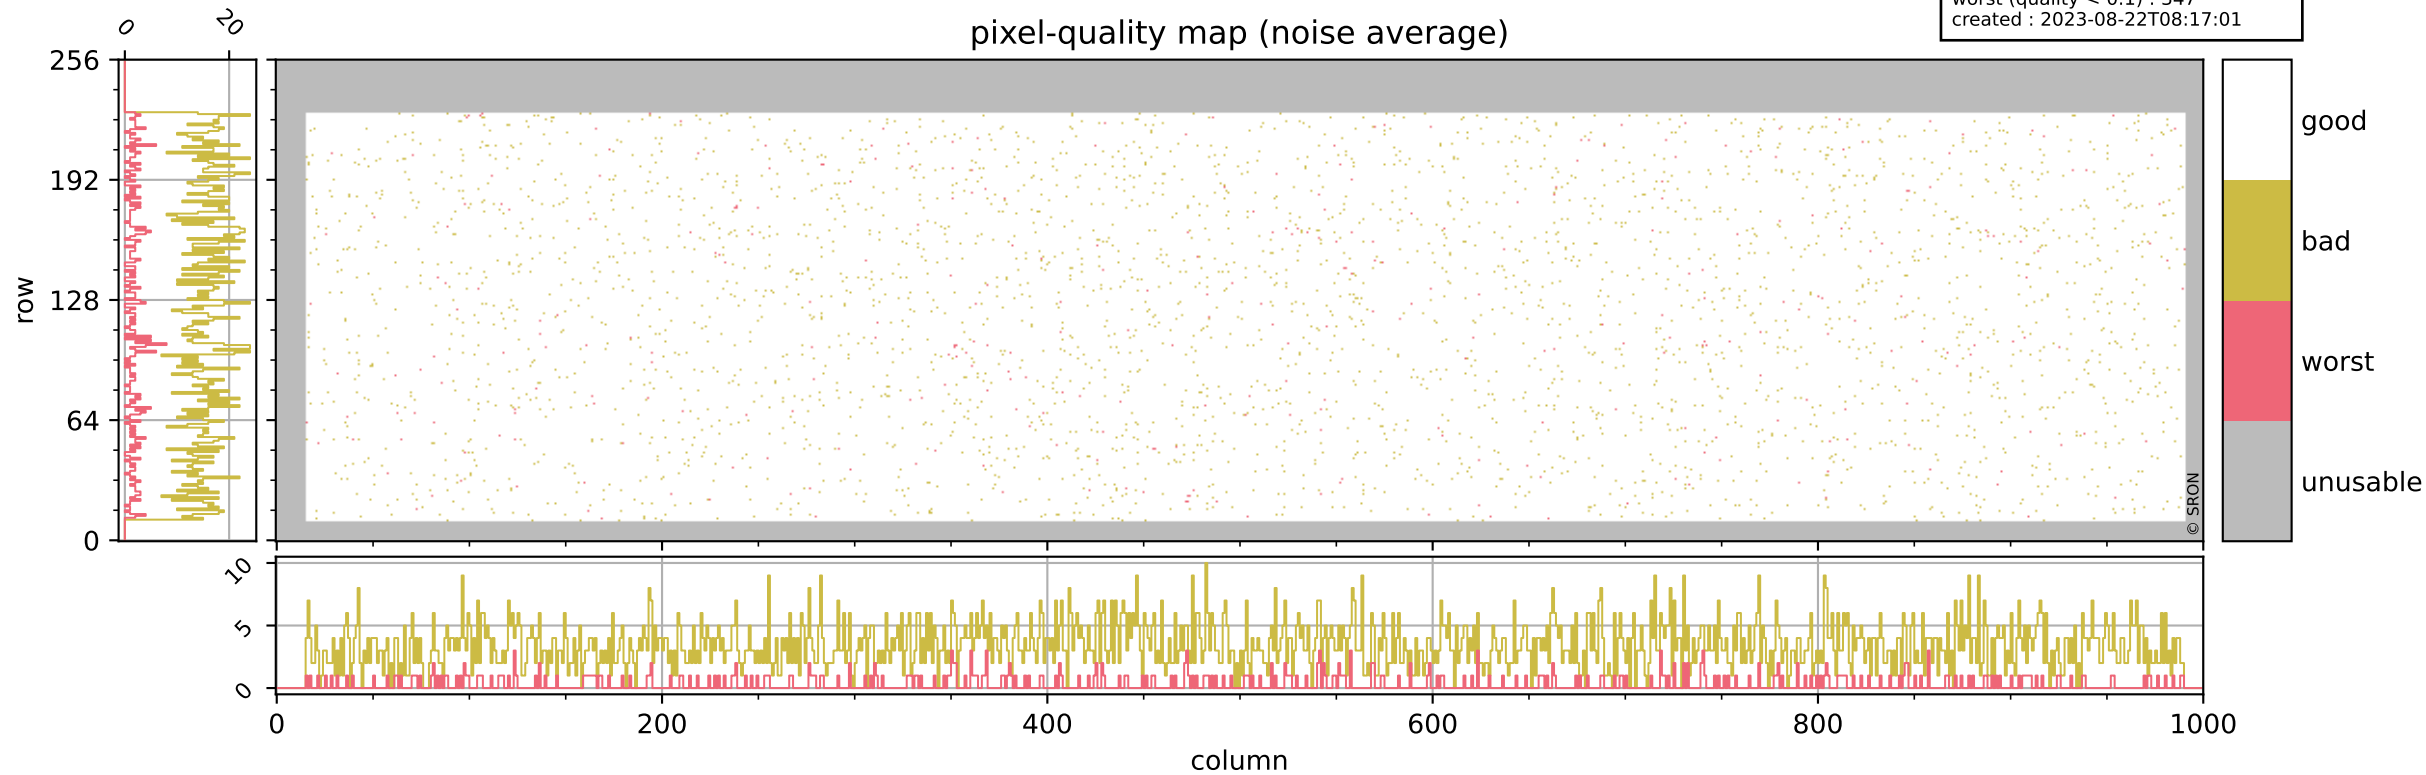

Tropomi SWIR pixel quality (official)

orbits : 20 in [16762, 16807]
coverage : 2021-01-06 / 2021-01-10
bad (quality < 0.8) : 3393
worst (quality < 0.1) : 347
created : 2023-08-22T08:17:01

pixel-quality map (noise average)