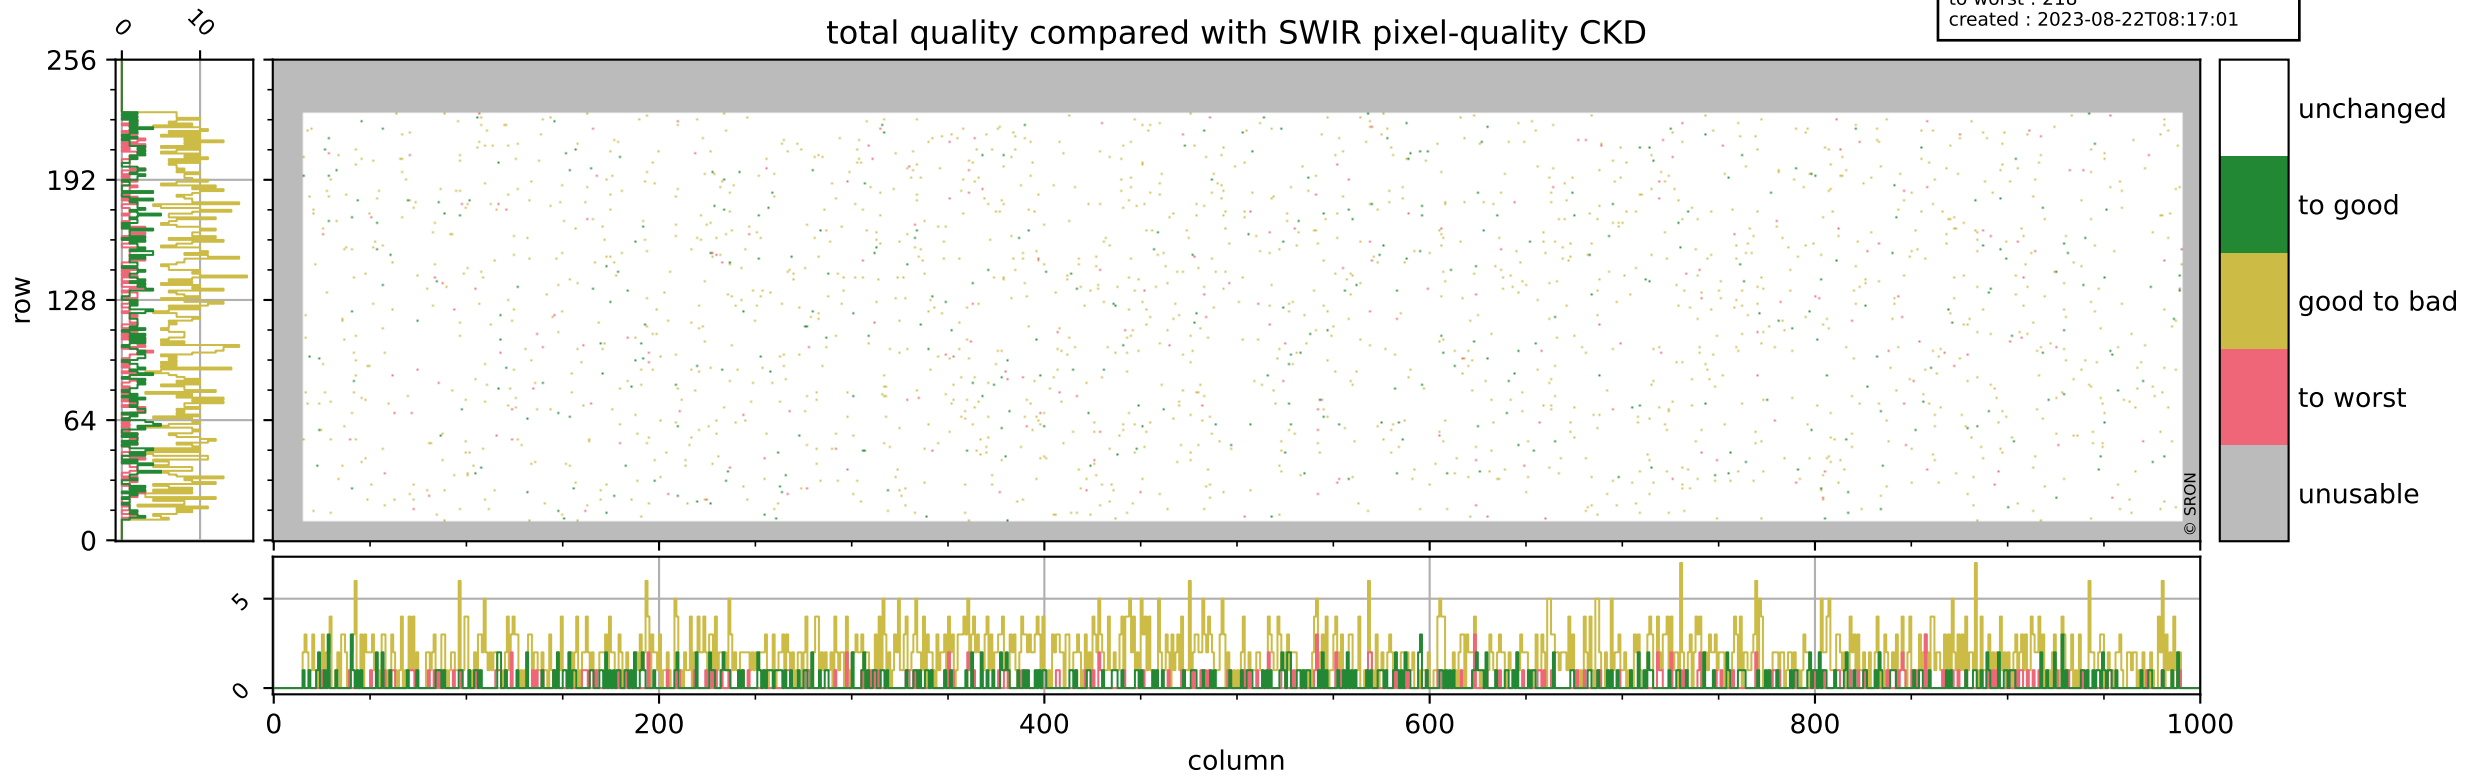

Tropomi SWIR pixel quality (official)

orbits : 20 in [16762, 16807]
coverage : 2021-01-06 / 2021-01-10
to good : 358
good to bad : 1533
to worst : 218
created : 2023-08-22T08:17:01

total quality compared with SWIR pixel-quality CKD