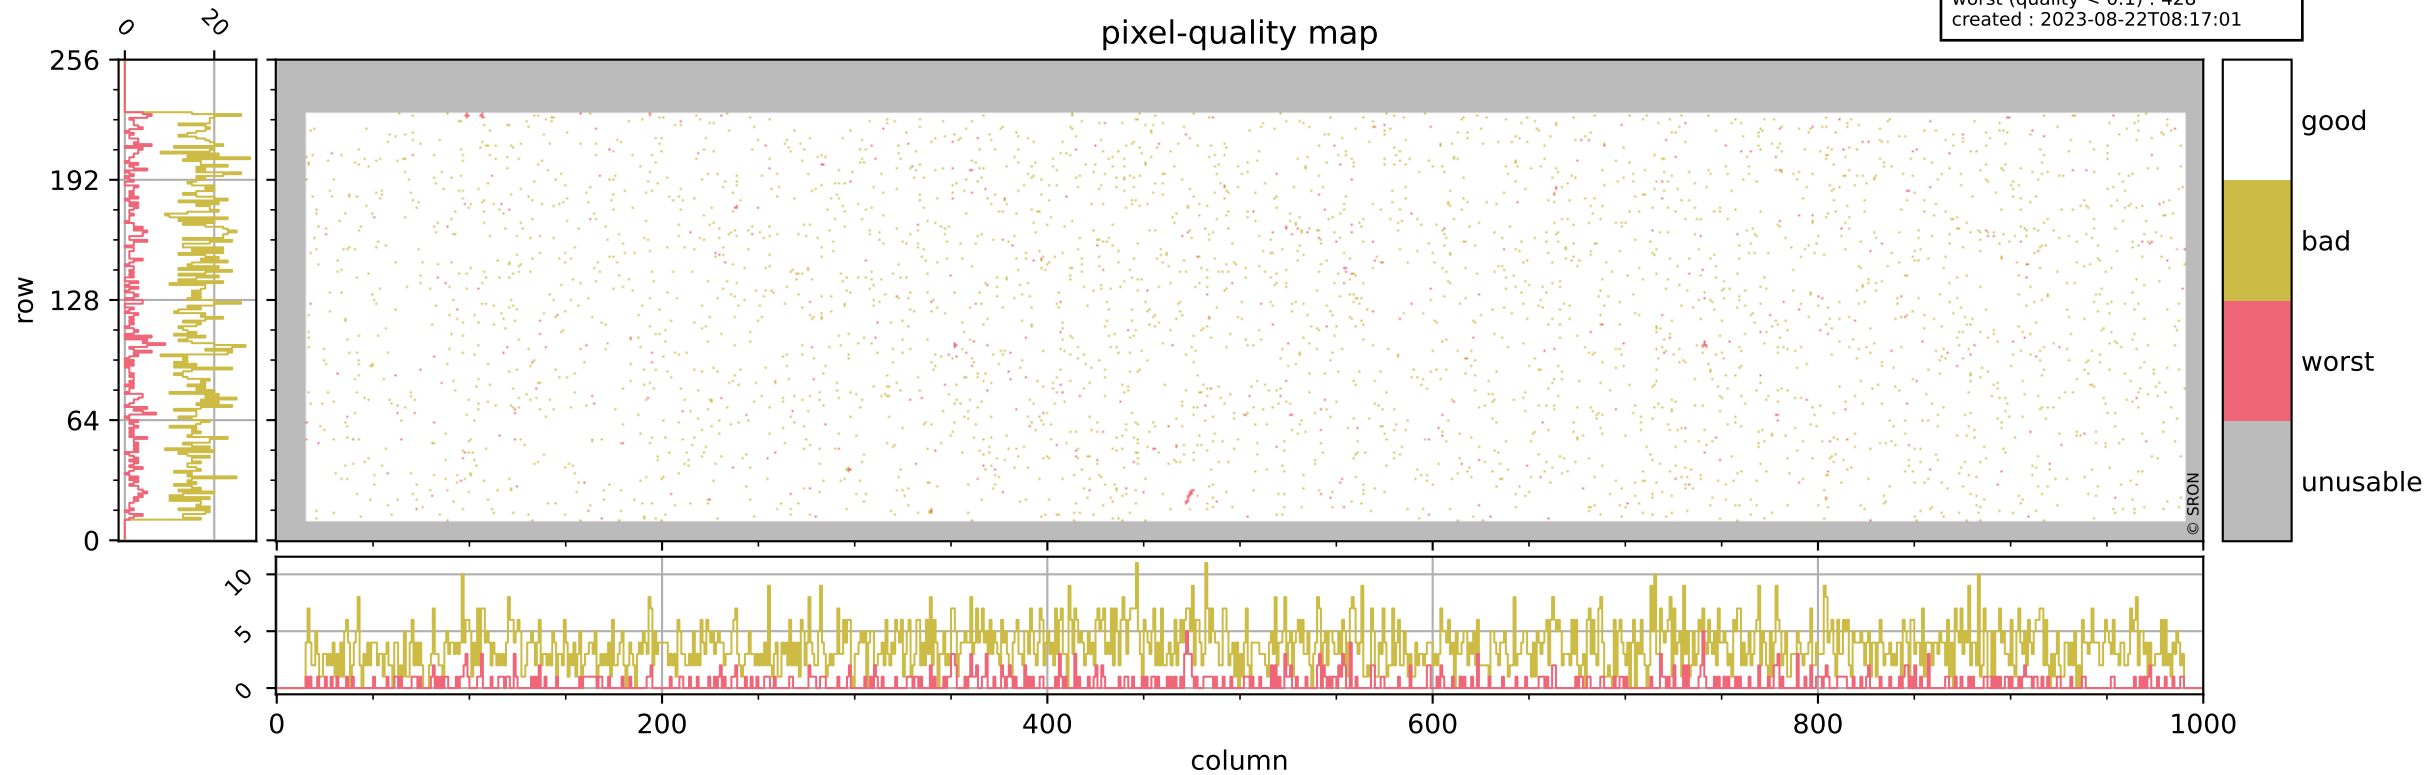

# Tropomi SWIR pixel quality (official)

orbits : 20 in [16762, 16807]  
coverage : 2021-01-06 / 2021-01-10  
bad (quality < 0.8) : 3643  
worst (quality < 0.1) : 428  
created : 2023-08-22T08:17:01

## pixel-quality map

# Tropomi SWIR pixel quality (official)

orbits : 20 in [16762, 16807]  
coverage : 2021-01-06 / 2021-01-10  
bad (quality < 0.8) : 289  
worst (quality < 0.1) : 115  
created : 2023-08-22T08:17:01

# Tropomi SWIR pixel quality (official)

orbits : 20 in [16762, 16807]  
coverage : 2021-01-06 / 2021-01-10  
bad (quality < 0.8) : 3393  
worst (quality < 0.1) : 347  
created : 2023-08-22T08:17:01