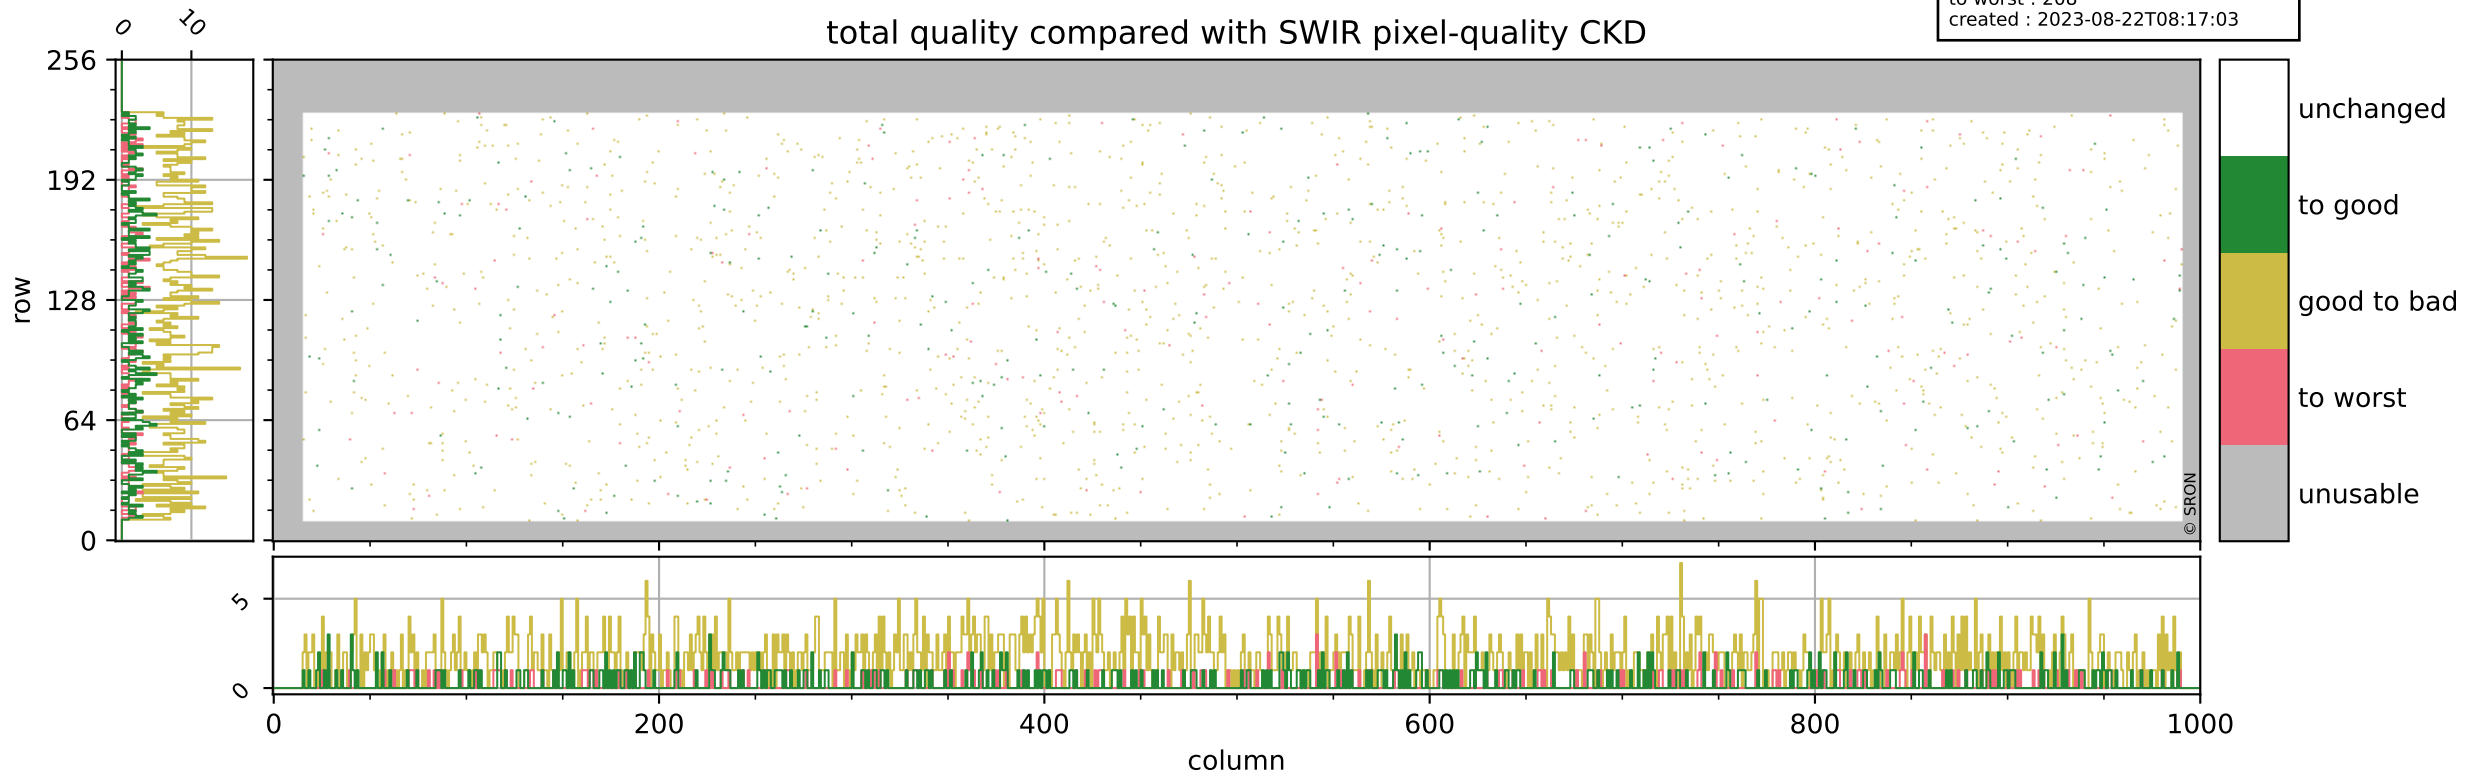

orbits : 19 in [16777, 16822]
coverage : 2021-01-08 / 2021-01-11
bad (quality < 0.8) : 292
worst (quality < 0.1) : 114
created : 2023-08-22T08:17:03

Tropomi SWIR pixel quality (official)

orbits : 19 in [16777, 16822]
coverage : 2021-01-08 / 2021-01-11
bad (quality < 0.8) : 3361
worst (quality < 0.1) : 339
created : 2023-08-22T08:17:03

pixel-quality map (noise average)

Tropomi SWIR pixel quality (official)

orbits : 19 in [16777, 16822]
coverage : 2021-01-08 / 2021-01-11
to good : 355
good to bad : 1509
to worst : 208
created : 2023-08-22T08:17:03

total quality compared with SWIR pixel-quality CKD

Tropomi SWIR pixel quality (official)

orbits : 19 in [16777, 16822]
coverage : 2021-01-08 / 2021-01-11
created : 2023-08-22T08:17:04

Histograms of pixel-quality

Tropomi SWIR pixel quality (official) ground-tracks of Sentinel-5P

orbits : 19 in [16777, 16822]
coverage : 2021-01-08 / 2021-01-11
created : 2023-08-22T08:17:04

Tropomi SWIR pixel quality (official)

orbits : [2827, 16822]
coverage : 2018-04-30 / 2021-01-11
created : 2023-08-22T08:17:04