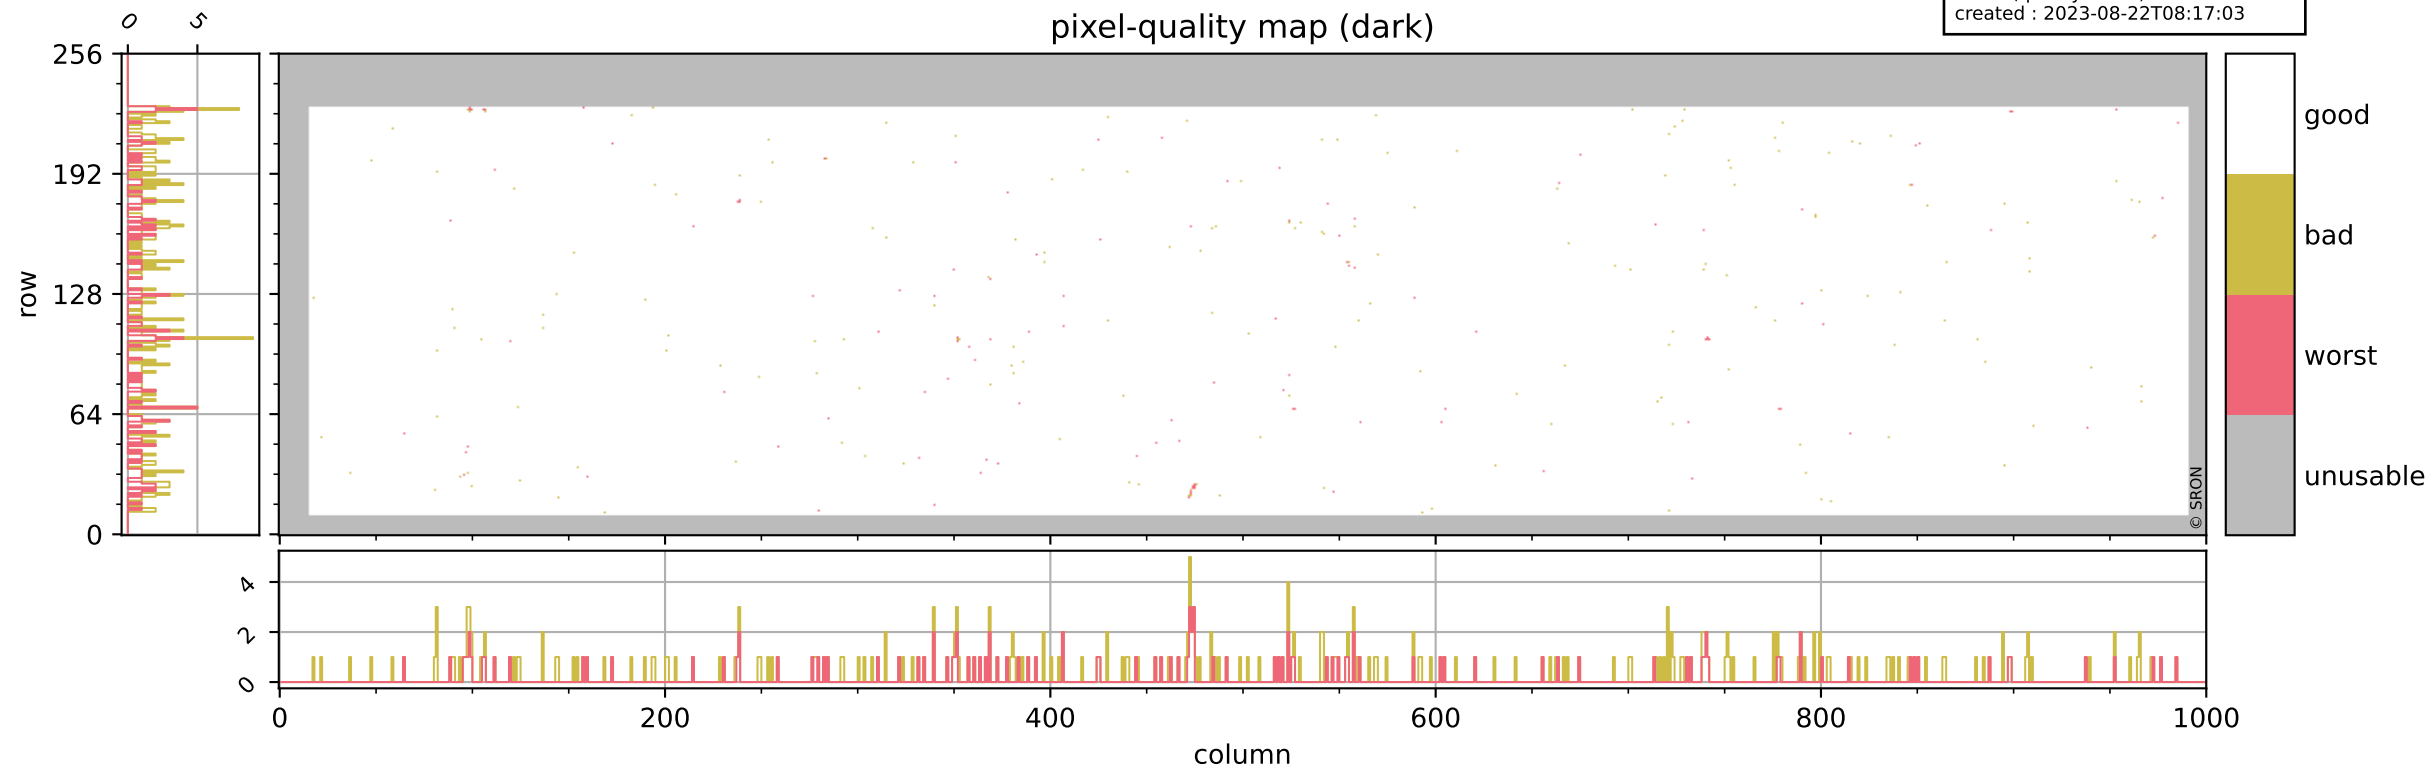

Tropomi SWIR pixel quality (official)

orbits : 19 in [16777, 16822]
coverage : 2021-01-08 / 2021-01-11
bad (quality < 0.8) : 3614
worst (quality < 0.1) : 417
created : 2023-08-22T08:17:03

Tropomi SWIR pixel quality (official)

orbits : 19 in [16777, 16822]
coverage : 2021-01-08 / 2021-01-11
bad (quality < 0.8) : 292
worst (quality < 0.1) : 114
created : 2023-08-22T08:17:03

Tropomi SWIR pixel quality (official)

orbits : 19 in [16777, 16822]
coverage : 2021-01-08 / 2021-01-11
bad (quality < 0.8) : 3361
worst (quality < 0.1) : 339
created : 2023-08-22T08:17:03

pixel-quality map (noise average)

Tropomi SWIR pixel quality (official)

orbits : 19 in [16777, 16822]
coverage : 2021-01-08 / 2021-01-11
to good : 355
good to bad : 1509
to worst : 208
created : 2023-08-22T08:17:03

Tropomi SWIR pixel quality (official) ground-tracks of Sentinel-5P

orbits : 19 in [16777, 16822]
coverage : 2021-01-08 / 2021-01-11
created : 2023-08-22T08:17:04

Tropomi SWIR pixel quality (official)

orbits : [2827, 16822]
coverage : 2018-04-30 / 2021-01-11
created : 2023-08-22T08:17:04