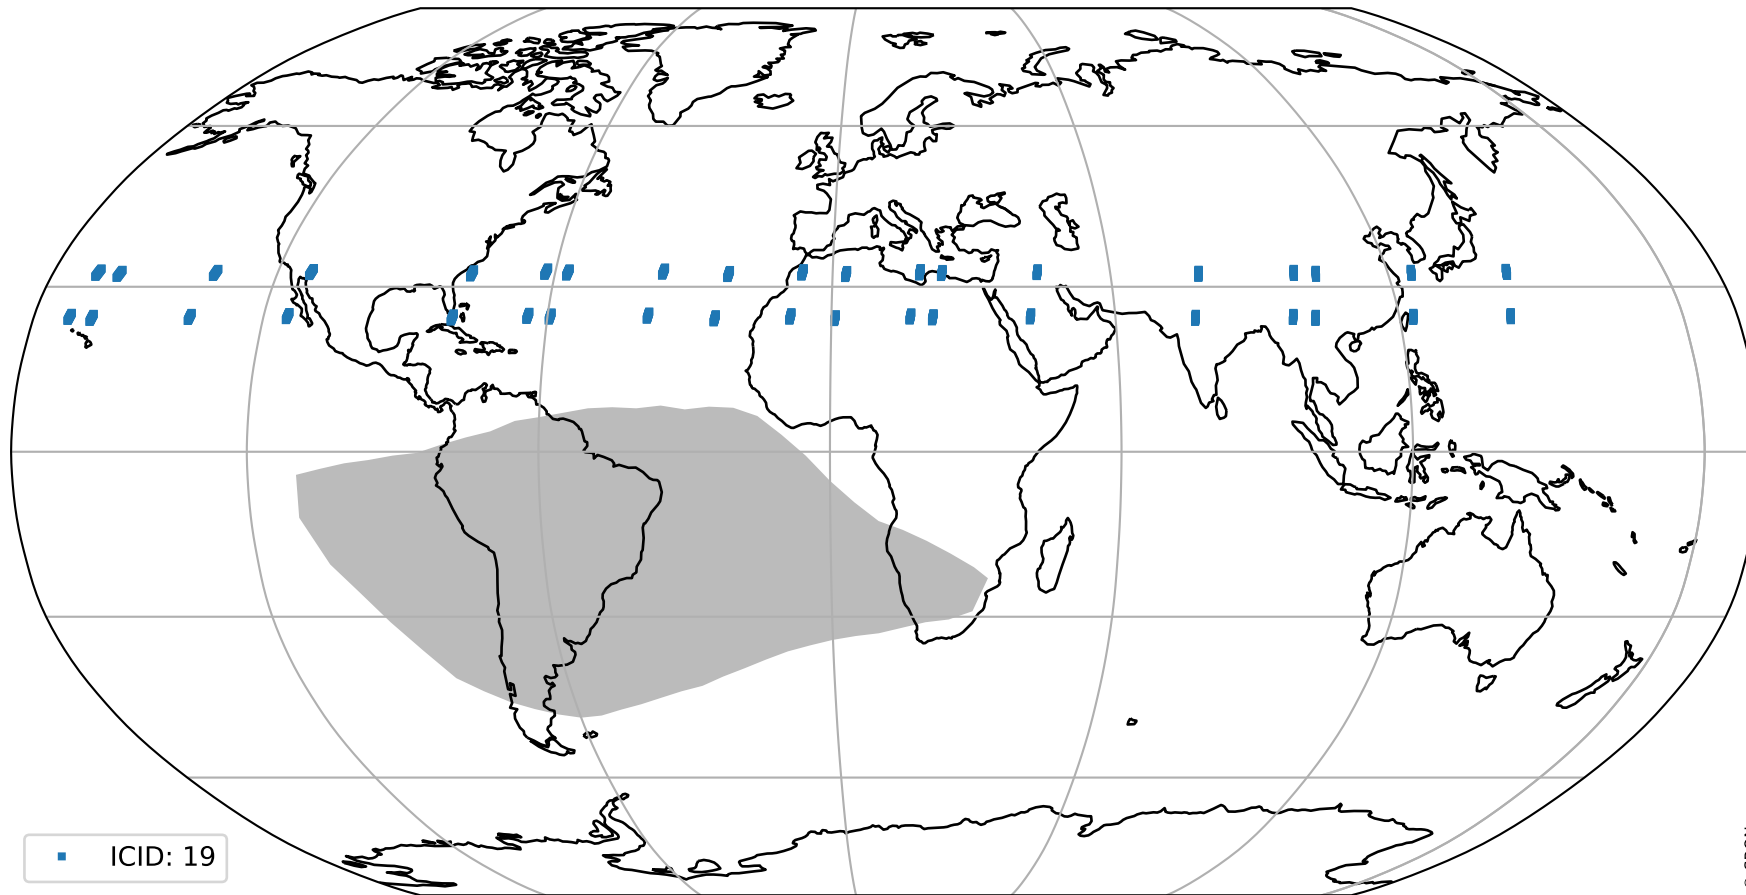

pixel-quality map (noise average)

Tropomi SWIR pixel quality (official)

orbits : 19 in [16777, 16822]
coverage : 2021-01-08 / 2021-01-11
to good : 355
good to bad : 1509
to worst : 208
created : 2023-08-22T08:17:03

total quality compared with SWIR pixel-quality CKD

Tropomi SWIR pixel quality (official)

orbits : 19 in [16777, 16822]
coverage : 2021-01-08 / 2021-01-11
created : 2023-08-22T08:17:04

Histograms of pixel-quality

Tropomi SWIR pixel quality (official) ground-tracks of Sentinel-5P

orbits : 19 in [16777, 16822]
coverage : 2021-01-08 / 2021-01-11
created : 2023-08-22T08:17:04

Tropomi SWIR pixel quality (official)

orbits : [2827, 16822]
coverage : 2018-04-30 / 2021-01-11
created : 2023-08-22T08:17:04