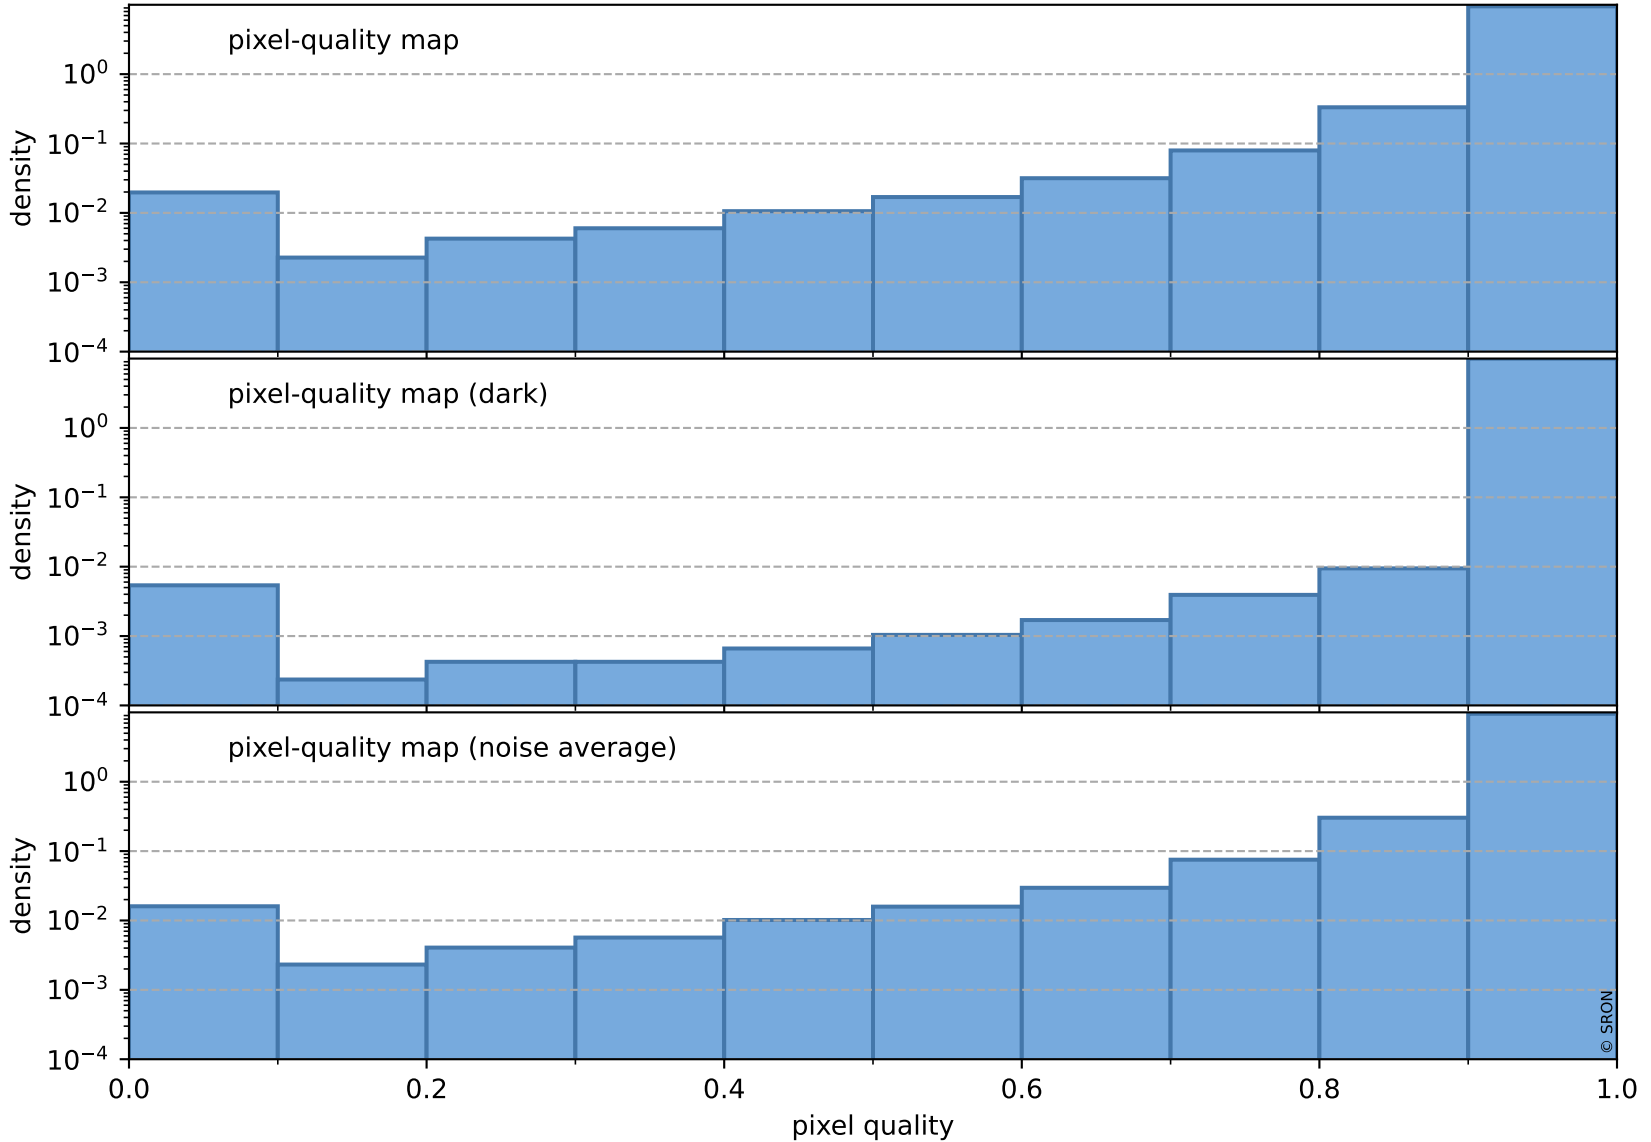

pixel-quality map (noise average)

Tropomi SWIR pixel quality (official)

orbits : 19 in [16777, 16822]
coverage : 2021-01-08 / 2021-01-11
to good : 355
good to bad : 1509
to worst : 208
created : 2023-08-22T08:17:03

total quality compared with SWIR pixel-quality CKD

Tropomi SWIR pixel quality (official)

orbits : 19 in [16777, 16822]
coverage : 2021-01-08 / 2021-01-11
created : 2023-08-22T08:17:04

Histograms of pixel-quality

Tropomi SWIR pixel quality (official) ground-tracks of Sentinel-5P

orbits : 19 in [16777, 16822]
coverage : 2021-01-08 / 2021-01-11
created : 2023-08-22T08:17:04

Tropomi SWIR pixel quality (official)

orbits : [2827, 16822]
coverage : 2018-04-30 / 2021-01-11
created : 2023-08-22T08:17:04