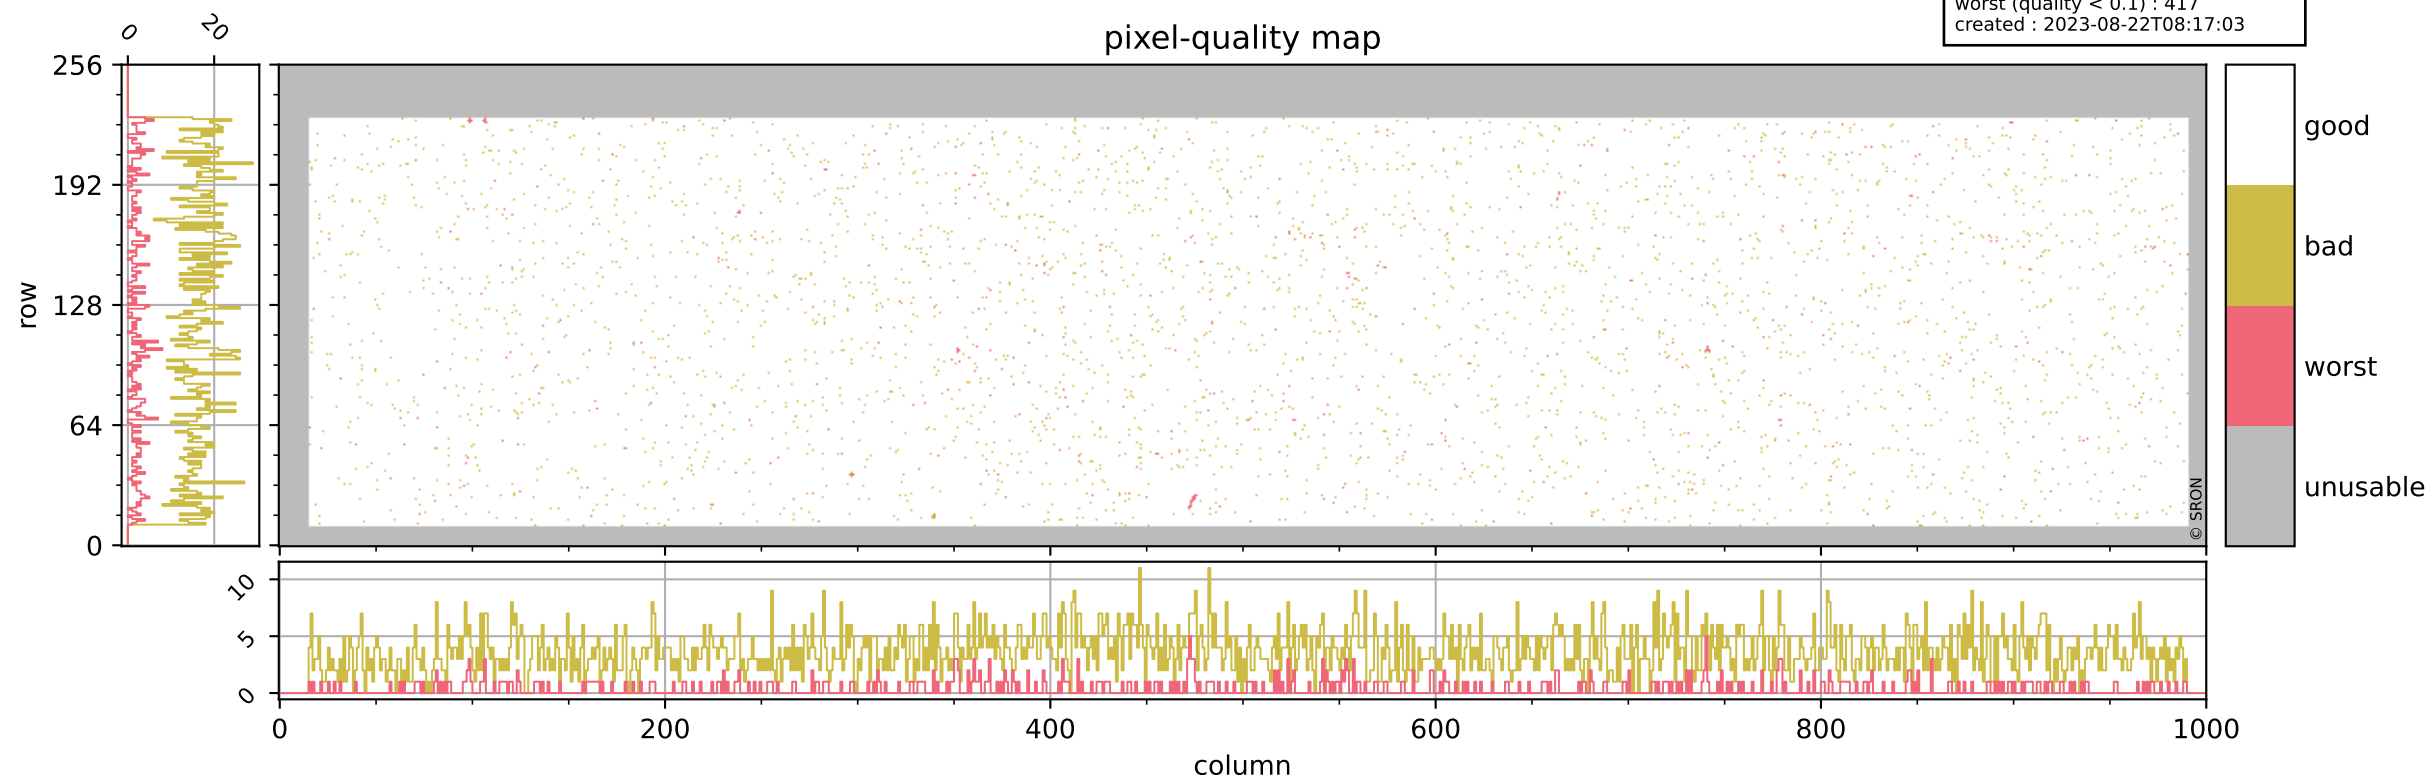

Tropomi SWIR pixel quality (official)

orbits : 19 in [16777, 16822]
coverage : 2021-01-08 / 2021-01-11
bad (quality < 0.8) : 3614
worst (quality < 0.1) : 417
created : 2023-08-22T08:17:03

Tropomi SWIR pixel quality (official)

orbits : 19 in [16777, 16822]
coverage : 2021-01-08 / 2021-01-11
bad (quality < 0.8) : 292
worst (quality < 0.1) : 114
created : 2023-08-22T08:17:03

Tropomi SWIR pixel quality (official)

orbits : 19 in [16777, 16822]
coverage : 2021-01-08 / 2021-01-11
bad (quality < 0.8) : 3361
worst (quality < 0.1) : 339
created : 2023-08-22T08:17:03

pixel-quality map (noise average)

Tropomi SWIR pixel quality (official)

orbits : 19 in [16777, 16822]
coverage : 2021-01-08 / 2021-01-11
to good : 355
good to bad : 1509
to worst : 208
created : 2023-08-22T08:17:03

Tropomi SWIR pixel quality (official) ground-tracks of Sentinel-5P

orbits : 19 in [16777, 16822]
coverage : 2021-01-08 / 2021-01-11
created : 2023-08-22T08:17:04

Tropomi SWIR pixel quality (official)

orbits : [2827, 16822]
coverage : 2018-04-30 / 2021-01-11
created : 2023-08-22T08:17:04