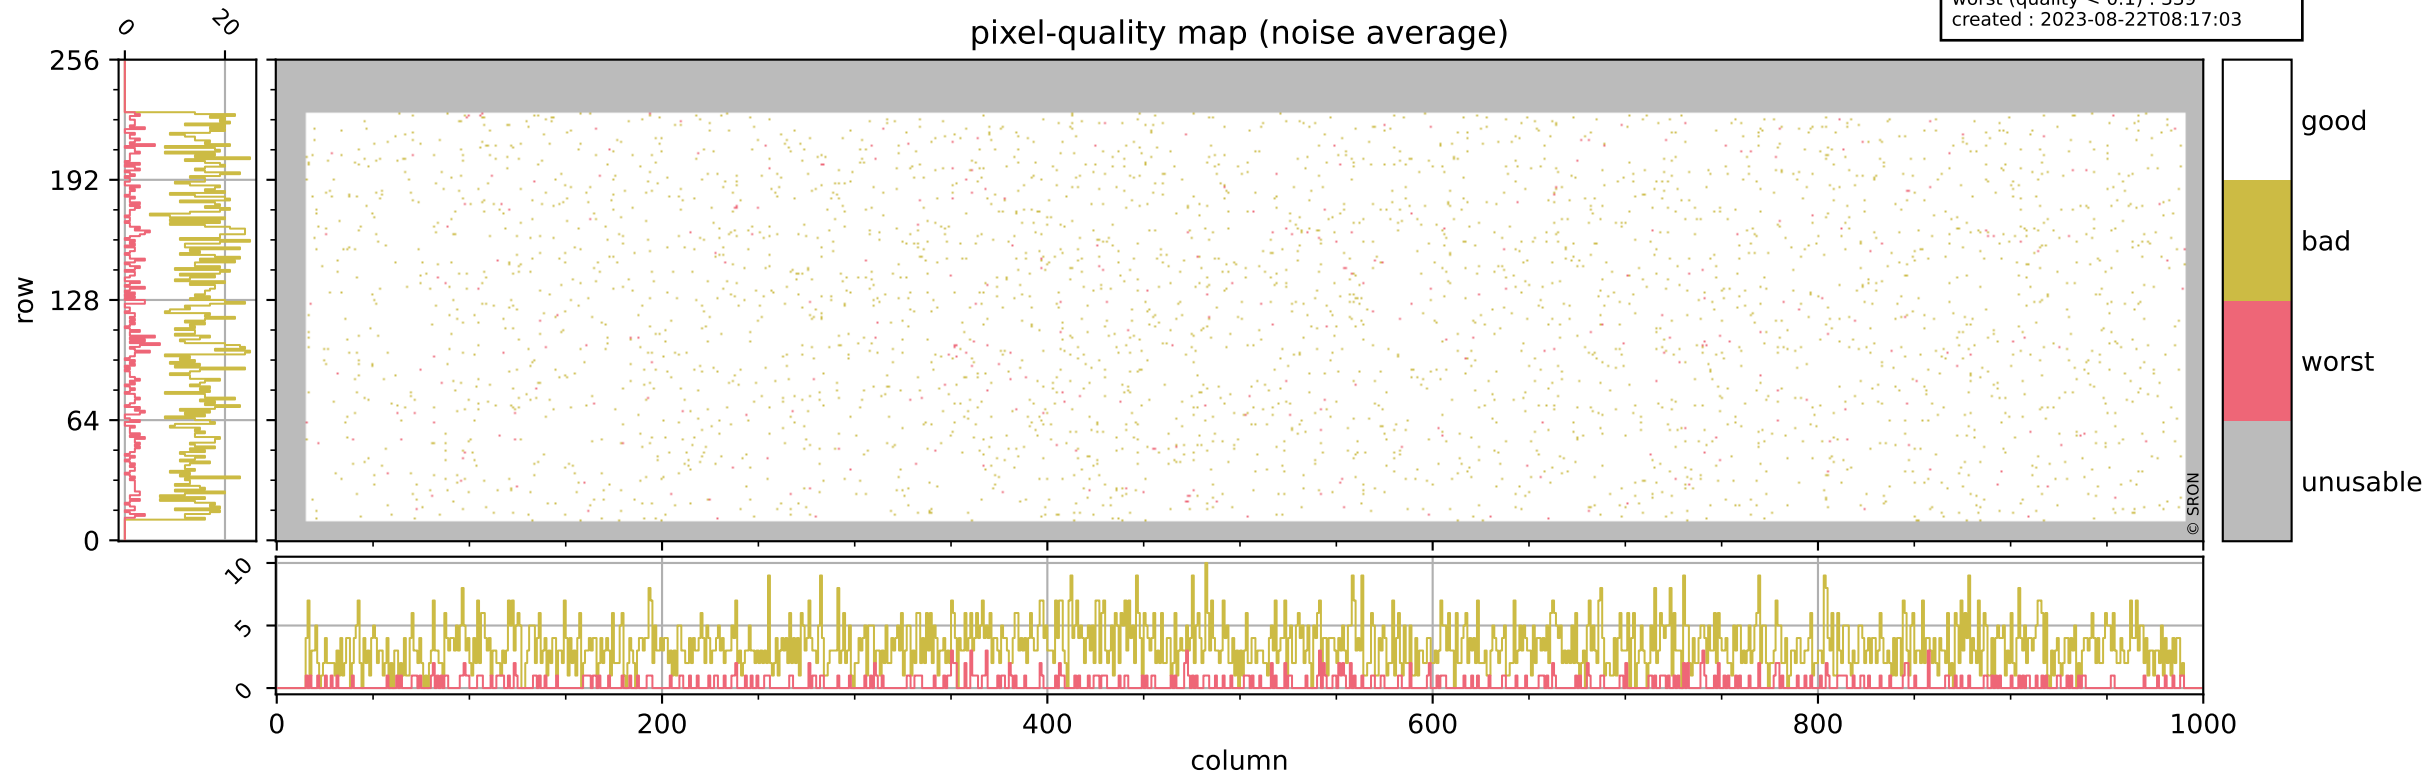

Tropomi SWIR pixel quality (official)

orbits : 19 in [16777, 16822]
coverage : 2021-01-08 / 2021-01-11
bad (quality < 0.8) : 3614
worst (quality < 0.1) : 417
created : 2023-08-22T08:17:03

Tropomi SWIR pixel quality (official)

orbits : 19 in [16777, 16822]
coverage : 2021-01-08 / 2021-01-11
bad (quality < 0.8) : 292
worst (quality < 0.1) : 114
created : 2023-08-22T08:17:03

Tropomi SWIR pixel quality (official)

orbits : 19 in [16777, 16822]
coverage : 2021-01-08 / 2021-01-11
bad (quality < 0.8) : 3361
worst (quality < 0.1) : 339
created : 2023-08-22T08:17:03

pixel-quality map (noise average)

Tropomi SWIR pixel quality (official)

orbits : 19 in [16777, 16822]
coverage : 2021-01-08 / 2021-01-11
to good : 355
good to bad : 1509
to worst : 208
created : 2023-08-22T08:17:03

Tropomi SWIR pixel quality (official) ground-tracks of Sentinel-5P

orbits : 19 in [16777, 16822]
coverage : 2021-01-08 / 2021-01-11
created : 2023-08-22T08:17:04

Tropomi SWIR pixel quality (official)

orbits : [2827, 16822]
coverage : 2018-04-30 / 2021-01-11
created : 2023-08-22T08:17:04