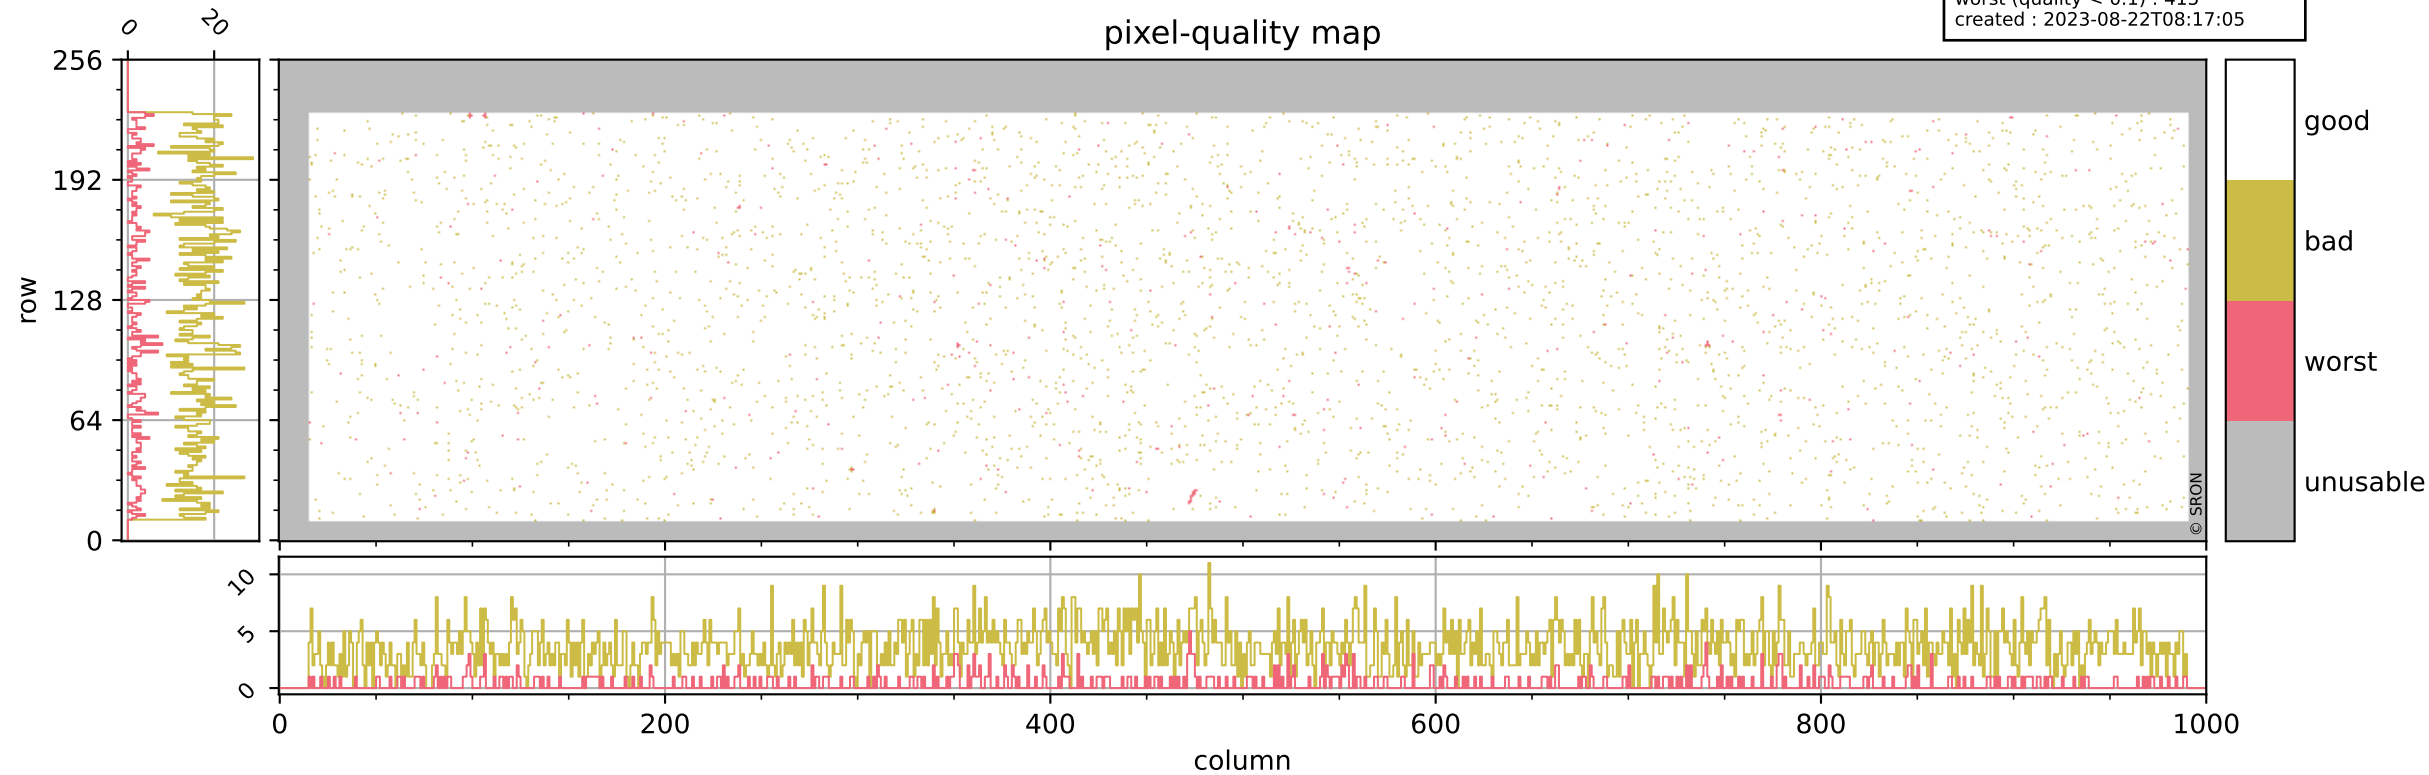

Tropomi SWIR pixel quality (official)

orbits : 20 in [16792, 16837]
coverage : 2021-01-09 / 2021-01-12
bad (quality < 0.8) : 3605
worst (quality < 0.1) : 415
created : 2023-08-22T08:17:05

pixel-quality map

Tropomi SWIR pixel quality (official)

orbits : 20 in [16792, 16837]
coverage : 2021-01-09 / 2021-01-12
bad (quality < 0.8) : 291
worst (quality < 0.1) : 114
created : 2023-08-22T08:17:05

pixel-quality map (dark)

Tropomi SWIR pixel quality (official)

orbits : 20 in [16792, 16837]
coverage : 2021-01-09 / 2021-01-12
bad (quality < 0.8) : 3355
worst (quality < 0.1) : 337
created : 2023-08-22T08:17:06

pixel-quality map (noise average)

Tropomi SWIR pixel quality (official)

orbits : 20 in [16792, 16837]
coverage : 2021-01-09 / 2021-01-12
to good : 360
good to bad : 1509
to worst : 206
created : 2023-08-22T08:17:06

total quality compared with SWIR pixel-quality CKD