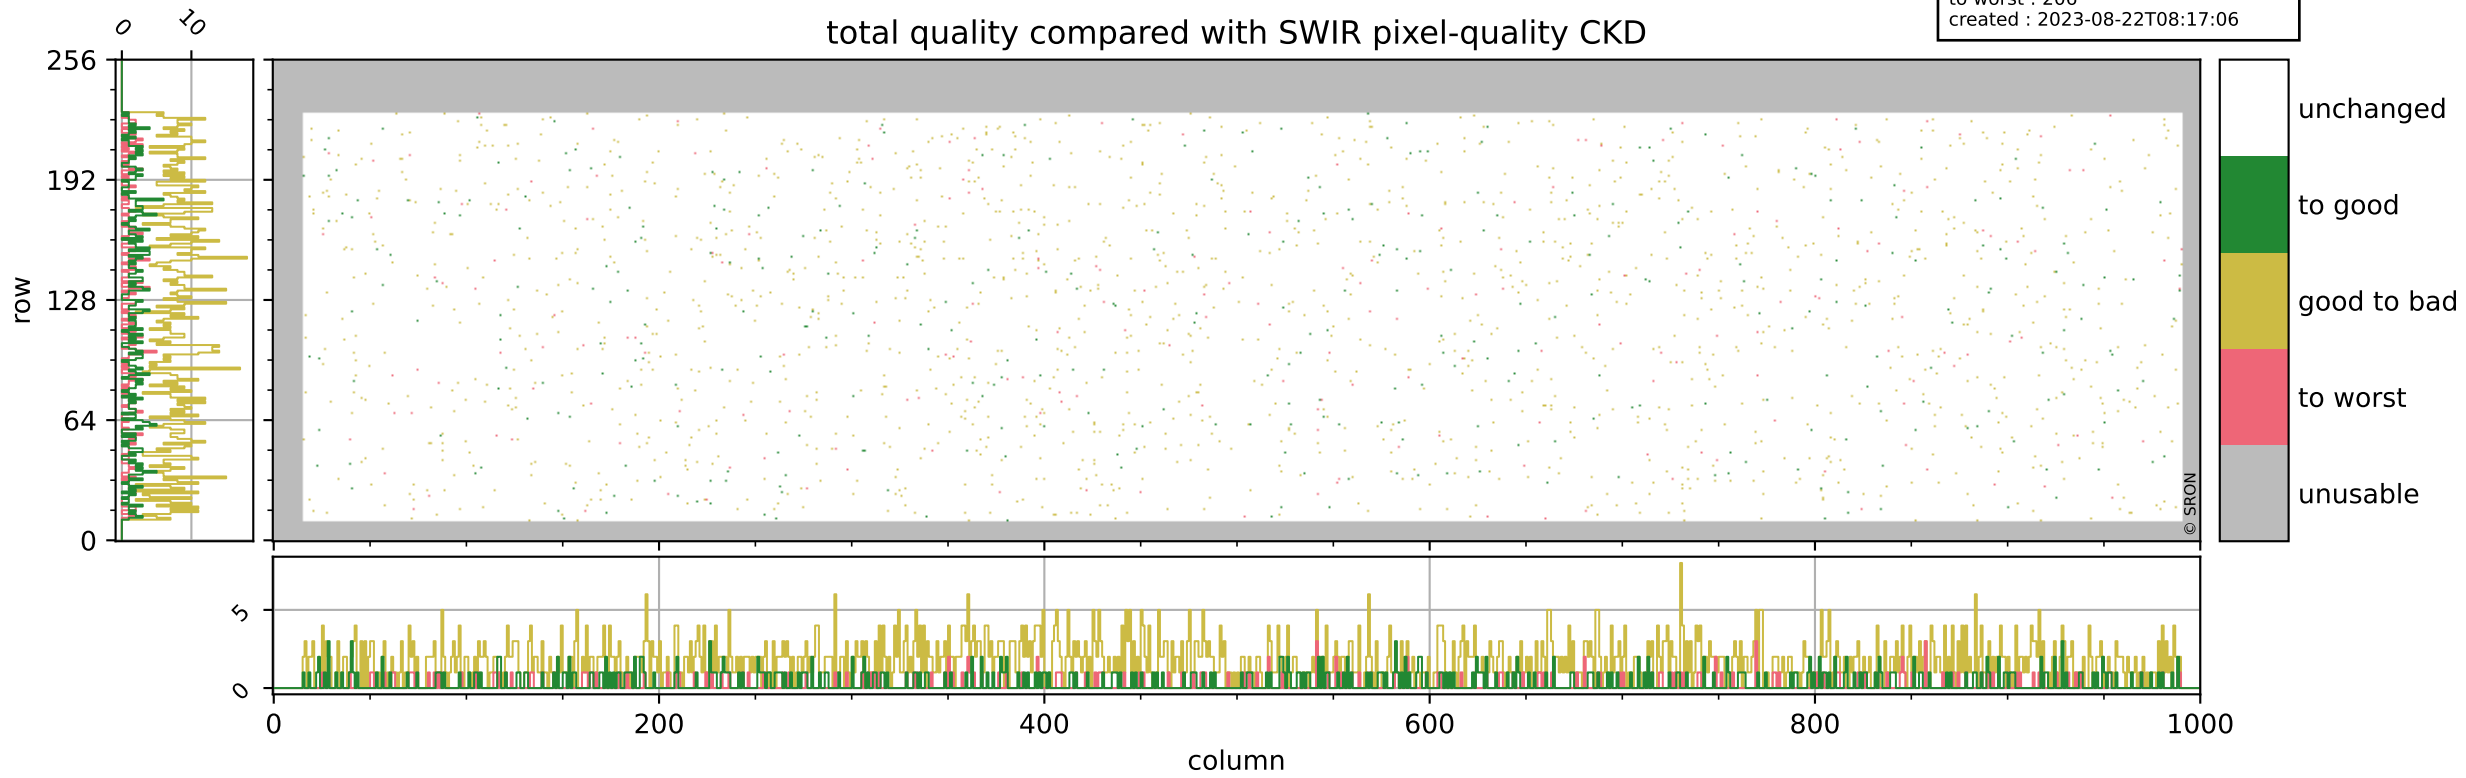

Tropomi SWIR pixel quality (official)

orbits : 20 in [16792, 16837]
coverage : 2021-01-09 / 2021-01-12
bad (quality < 0.8) : 291
worst (quality < 0.1) : 114
created : 2023-08-22T08:17:05

pixel-quality map (dark)

Tropomi SWIR pixel quality (official)

orbits : 20 in [16792, 16837]
coverage : 2021-01-09 / 2021-01-12
bad (quality < 0.8) : 3355
worst (quality < 0.1) : 337
created : 2023-08-22T08:17:06

pixel-quality map (noise average)

Tropomi SWIR pixel quality (official)

orbits : 20 in [16792, 16837]
coverage : 2021-01-09 / 2021-01-12
to good : 360
good to bad : 1509
to worst : 206
created : 2023-08-22T08:17:06

total quality compared with SWIR pixel-quality CKD

Tropomi SWIR pixel quality (official)

orbits : 20 in [16792, 16837]
coverage : 2021-01-09 / 2021-01-12
created : 2023-08-22T08:17:06

Histograms of pixel-quality

Tropomi SWIR pixel quality (official) ground-tracks of Sentinel-5P