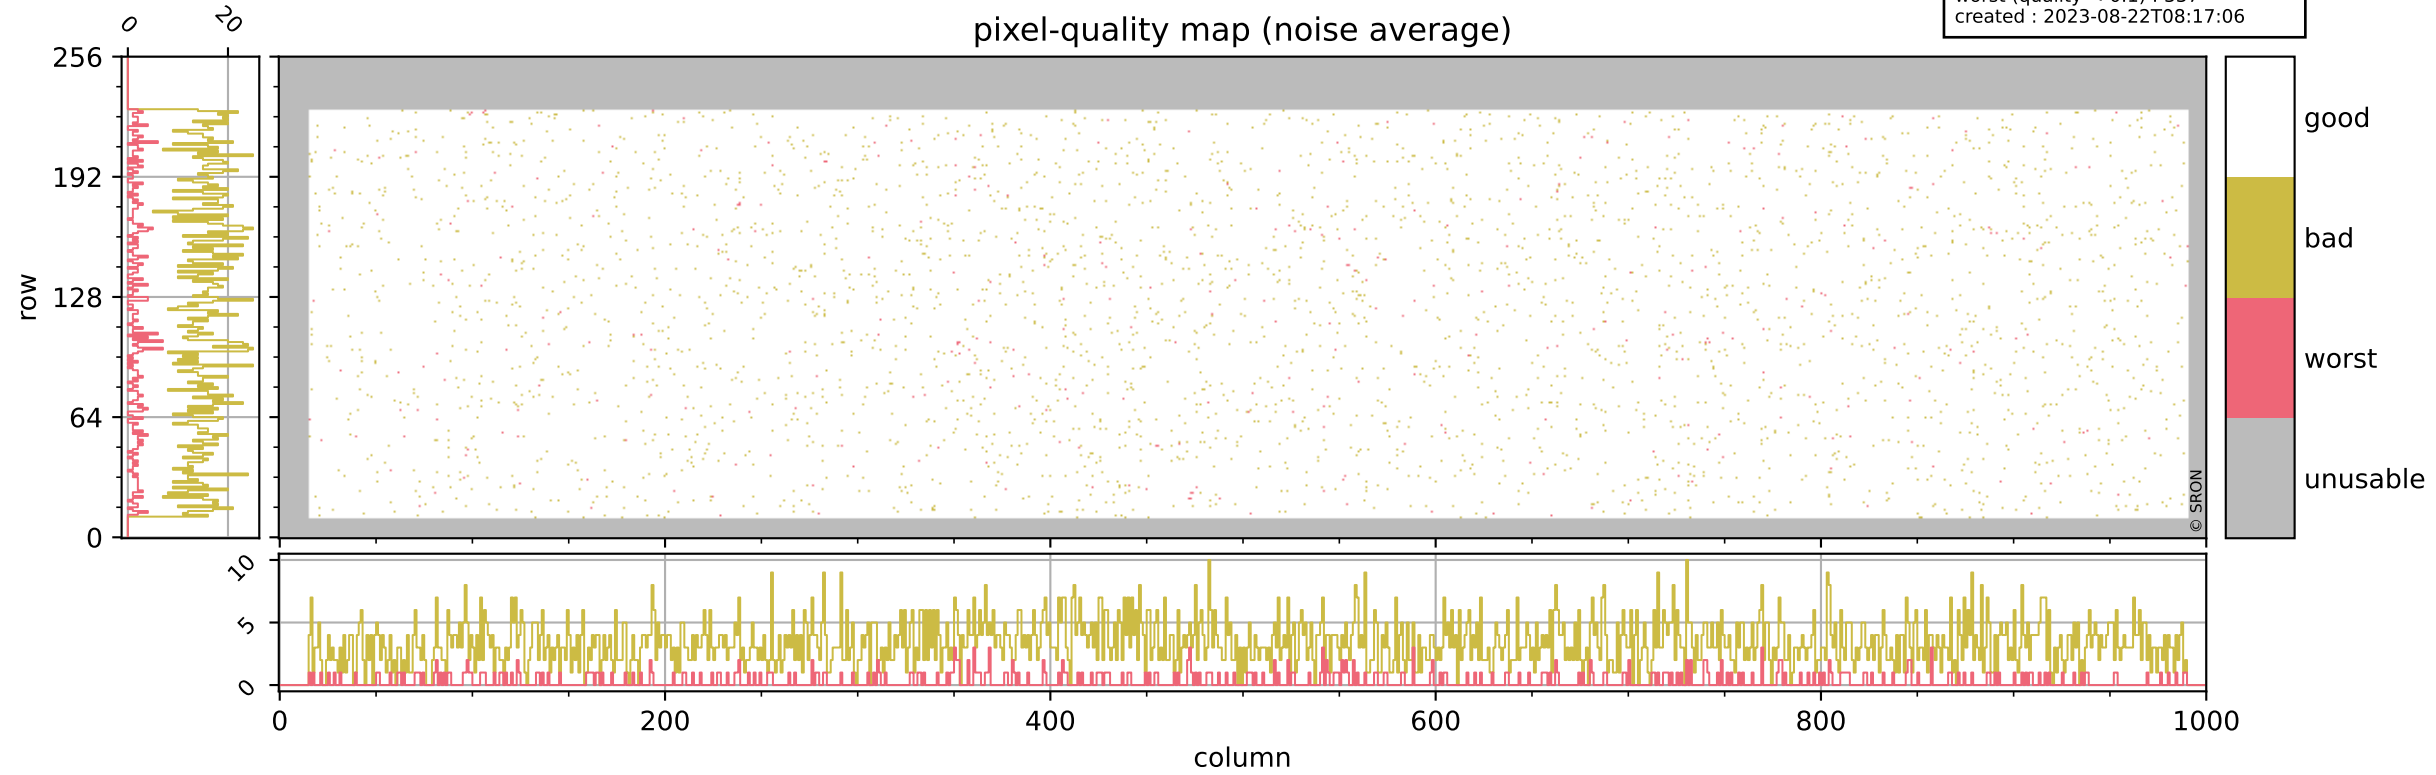

Tropomi SWIR pixel quality (official)

orbits : 20 in [16792, 16837]
coverage : 2021-01-09 / 2021-01-12
bad (quality < 0.8) : 291
worst (quality < 0.1) : 114
created : 2023-08-22T08:17:05

pixel-quality map (dark)

Tropomi SWIR pixel quality (official)

orbits : 20 in [16792, 16837]
coverage : 2021-01-09 / 2021-01-12
bad (quality < 0.8) : 3355
worst (quality < 0.1) : 337
created : 2023-08-22T08:17:06

pixel-quality map (noise average)

Tropomi SWIR pixel quality (official)

orbits : 20 in [16792, 16837]
coverage : 2021-01-09 / 2021-01-12
to good : 360
good to bad : 1509
to worst : 206
created : 2023-08-22T08:17:06

total quality compared with SWIR pixel-quality CKD

Tropomi SWIR pixel quality (official)

orbits : 20 in [16792, 16837]
coverage : 2021-01-09 / 2021-01-12
created : 2023-08-22T08:17:06

Histograms of pixel-quality

Tropomi SWIR pixel quality (official) ground-tracks of Sentinel-5P