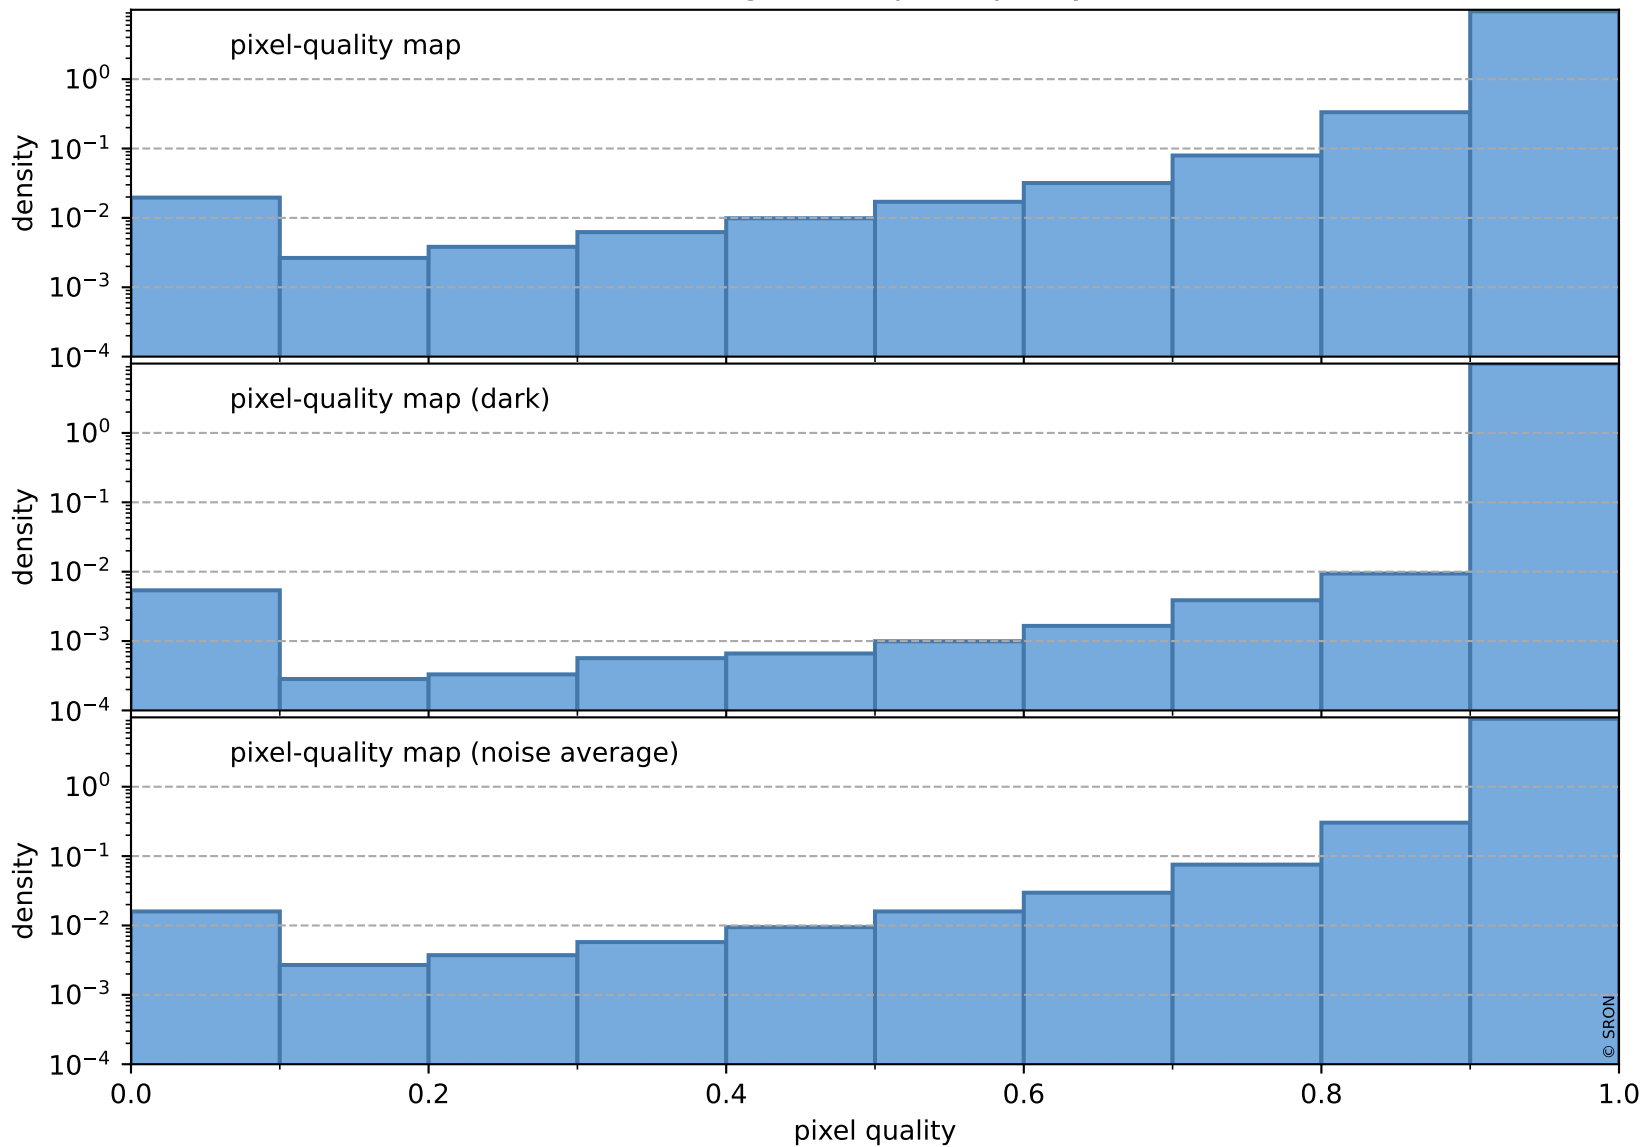

Tropomi SWIR pixel quality (official)

orbits : 20 in [16792, 16837]
coverage : 2021-01-09 / 2021-01-12
bad (quality < 0.8) : 3355
worst (quality < 0.1) : 337
created : 2023-08-22T08:17:06

pixel-quality map (noise average)

Tropomi SWIR pixel quality (official)

orbits : 20 in [16792, 16837]
coverage : 2021-01-09 / 2021-01-12
to good : 360
good to bad : 1509
to worst : 206
created : 2023-08-22T08:17:06

total quality compared with SWIR pixel-quality CKD

Tropomi SWIR pixel quality (official)

orbits : 20 in [16792, 16837]
coverage : 2021-01-09 / 2021-01-12
created : 2023-08-22T08:17:06

Histograms of pixel-quality

Tropomi SWIR pixel quality (official) ground-tracks of Sentinel-5P

orbits : 20 in [16792, 16837]
coverage : 2021-01-09 / 2021-01-12
created : 2023-08-22T08:17:06

Tropomi SWIR pixel quality (official)

orbits : [2827, 16837]
coverage : 2018-04-30 / 2021-01-12
created : 2023-08-22T08:17:07