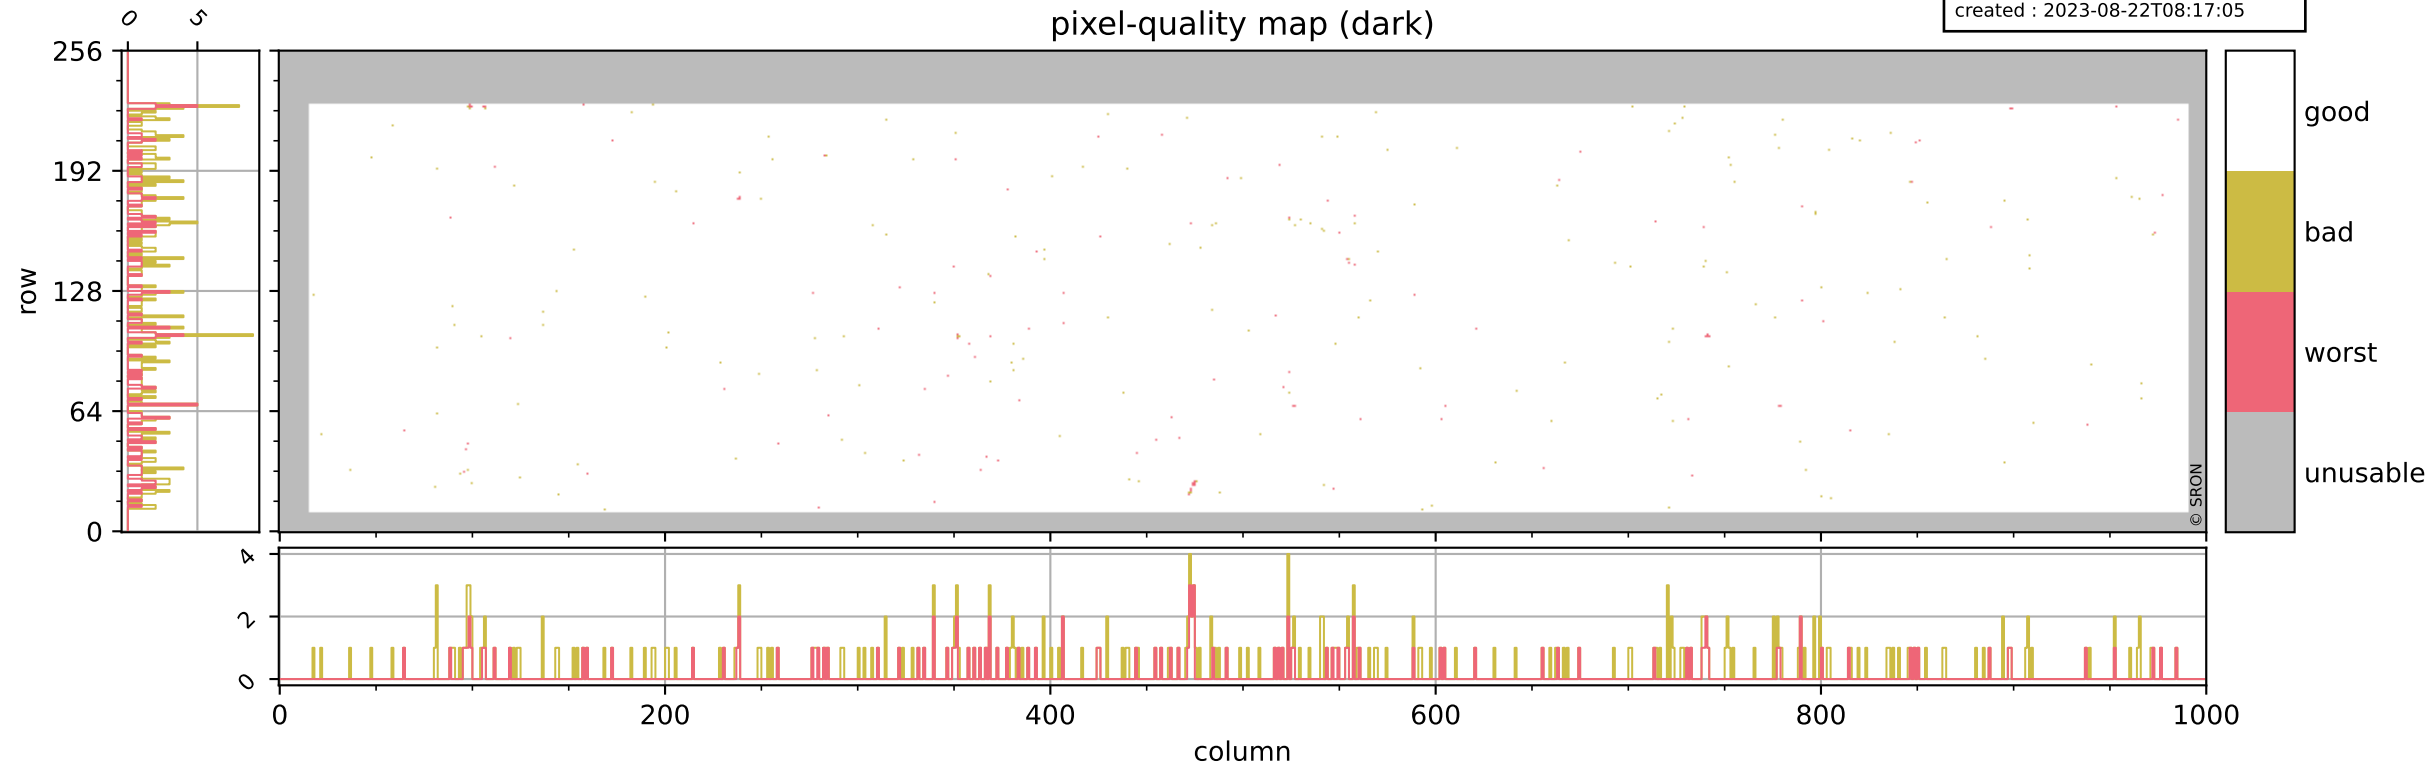

Tropomi SWIR pixel quality (official)

orbits : 20 in [16792, 16837]
coverage : 2021-01-09 / 2021-01-12
bad (quality < 0.8) : 3605
worst (quality < 0.1) : 415
created : 2023-08-22T08:17:05

pixel-quality map

Tropomi SWIR pixel quality (official)

orbits : 20 in [16792, 16837]
coverage : 2021-01-09 / 2021-01-12
bad (quality < 0.8) : 291
worst (quality < 0.1) : 114
created : 2023-08-22T08:17:05

pixel-quality map (dark)

Tropomi SWIR pixel quality (official)

orbits : 20 in [16792, 16837]
coverage : 2021-01-09 / 2021-01-12
bad (quality < 0.8) : 3355
worst (quality < 0.1) : 337
created : 2023-08-22T08:17:06

pixel-quality map (noise average)

Tropomi SWIR pixel quality (official)

orbits : 20 in [16792, 16837]
coverage : 2021-01-09 / 2021-01-12
to good : 360
good to bad : 1509
to worst : 206
created : 2023-08-22T08:17:06

total quality compared with SWIR pixel-quality CKD