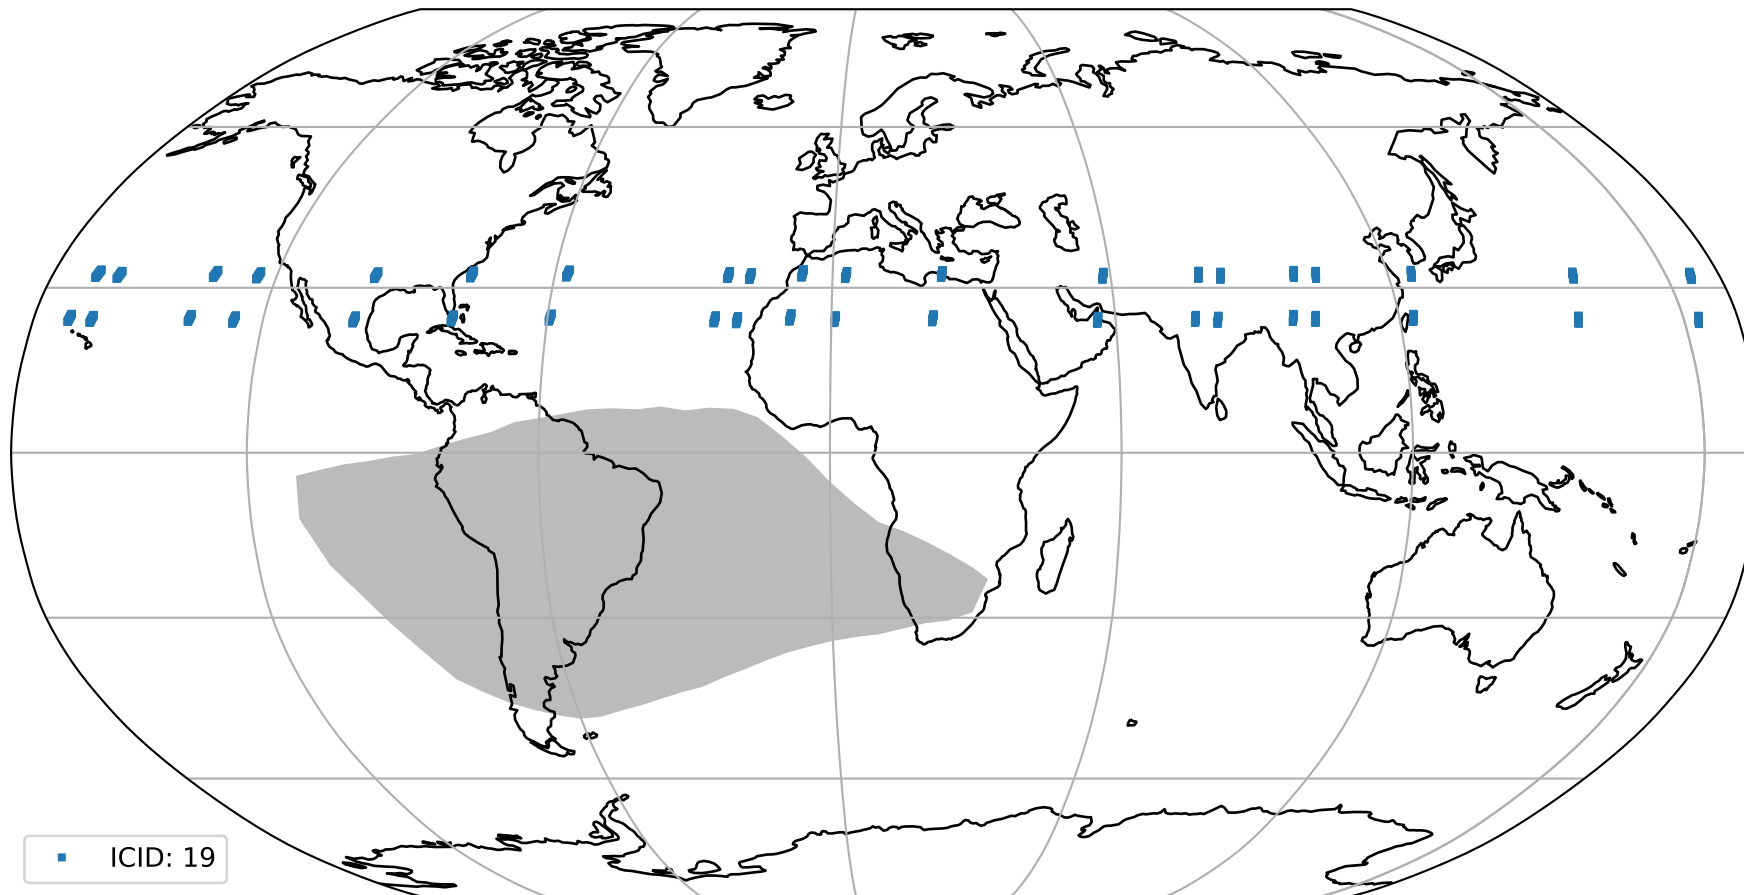

Tropomi SWIR pixel quality (official)

orbits : 20 in [16792, 16837]
coverage : 2021-01-09 / 2021-01-12
to good : 360
good to bad : 1509
to worst : 206
created : 2023-08-22T08:17:06

total quality compared with SWIR pixel-quality CKD

Tropomi SWIR pixel quality (official)

orbits : 20 in [16792, 16837]
coverage : 2021-01-09 / 2021-01-12
created : 2023-08-22T08:17:06

Histograms of pixel-quality

Tropomi SWIR pixel quality (official) ground-tracks of Sentinel-5P

orbits : 20 in [16792, 16837]
coverage : 2021-01-09 / 2021-01-12
created : 2023-08-22T08:17:06

Tropomi SWIR pixel quality (official)

orbits : [2827, 16837]
coverage : 2018-04-30 / 2021-01-12
created : 2023-08-22T08:17:07