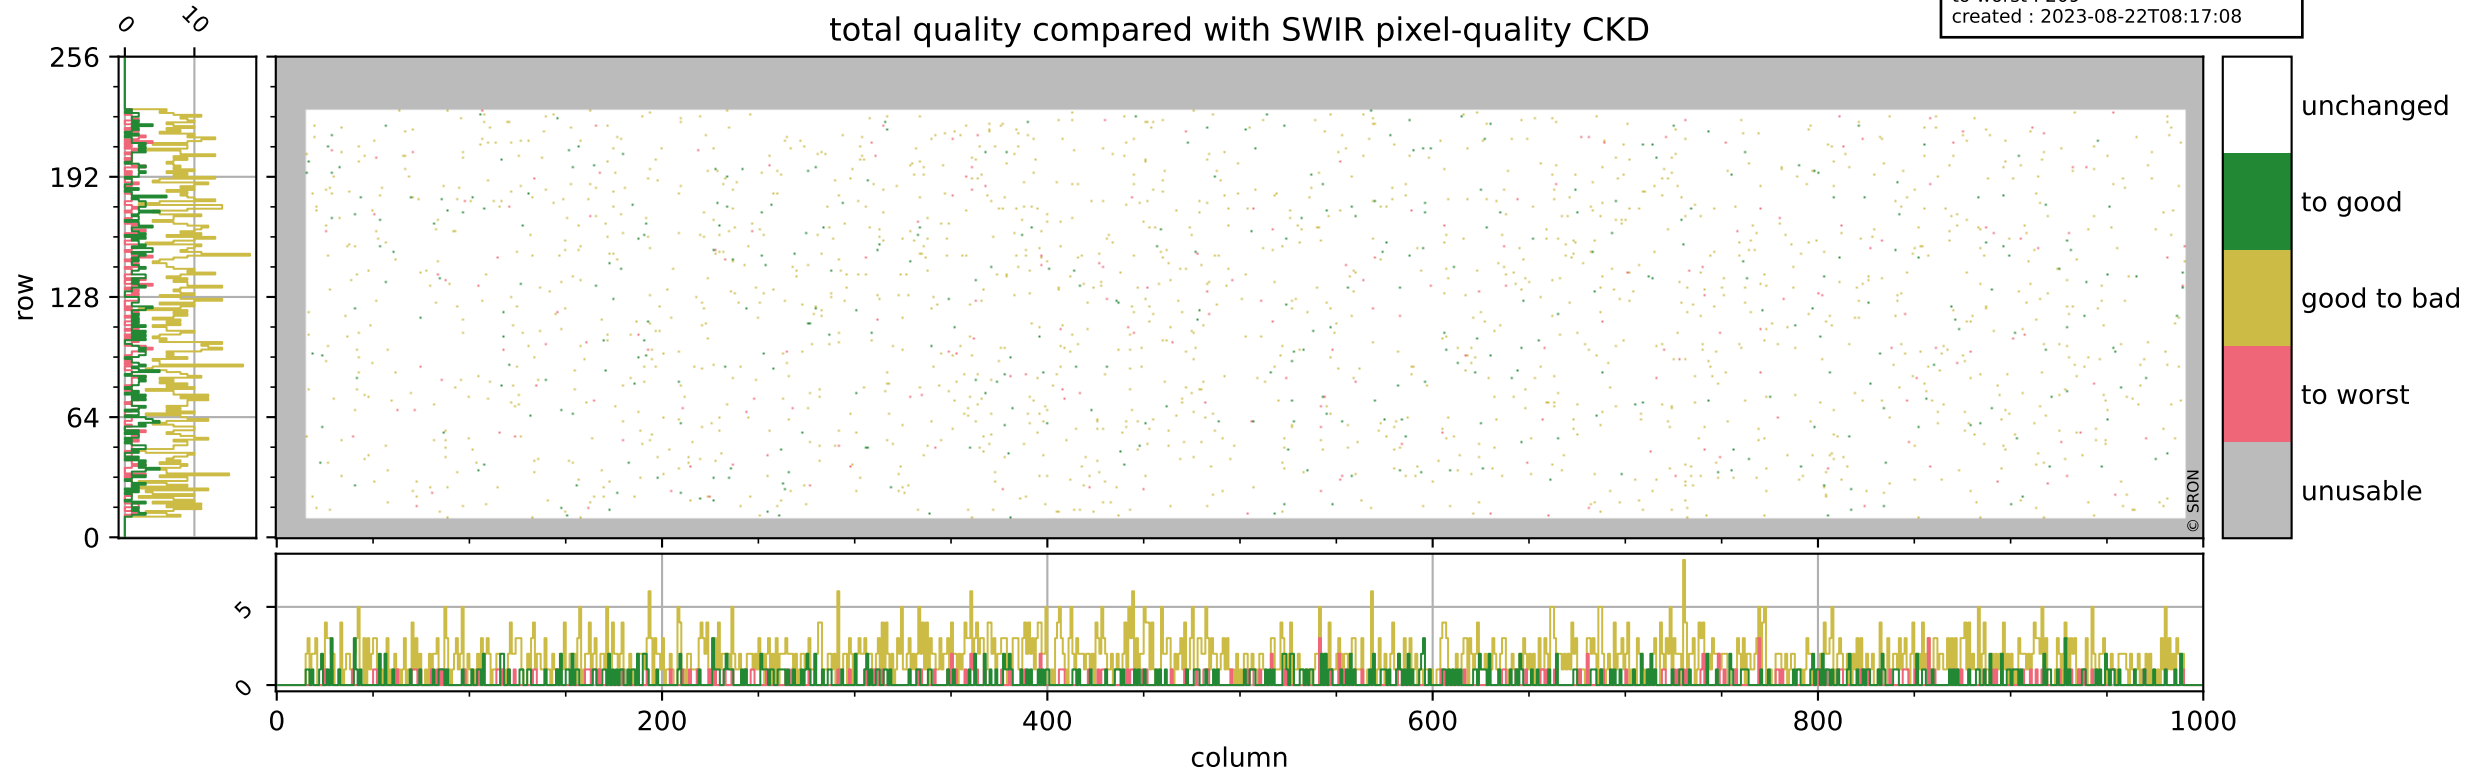

Tropomi SWIR pixel quality (official)

orbits : 19 in [16807, 16852]
coverage : 2021-01-10 / 2021-01-13
bad (quality < 0.8) : 292
worst (quality < 0.1) : 114
created : 2023-08-22T08:17:08

Tropomi SWIR pixel quality (official)

orbits : 19 in [16807, 16852]
coverage : 2021-01-10 / 2021-01-13
bad (quality < 0.8) : 3351
worst (quality < 0.1) : 341
created : 2023-08-22T08:17:08

pixel-quality map (noise average)

Tropomi SWIR pixel quality (official)

orbits : 19 in [16807, 16852]
coverage : 2021-01-10 / 2021-01-13
to good : 365
good to bad : 1502
to worst : 209
created : 2023-08-22T08:17:08

total quality compared with SWIR pixel-quality CKD

Tropomi SWIR pixel quality (official)

orbits : 19 in [16807, 16852]
coverage : 2021-01-10 / 2021-01-13
created : 2023-08-22T08:17:08

Histograms of pixel-quality

Tropomi SWIR pixel quality (official) ground-tracks of Sentinel-5P

orbits : 19 in [16807, 16852]
coverage : 2021-01-10 / 2021-01-13
created : 2023-08-22T08:17:09