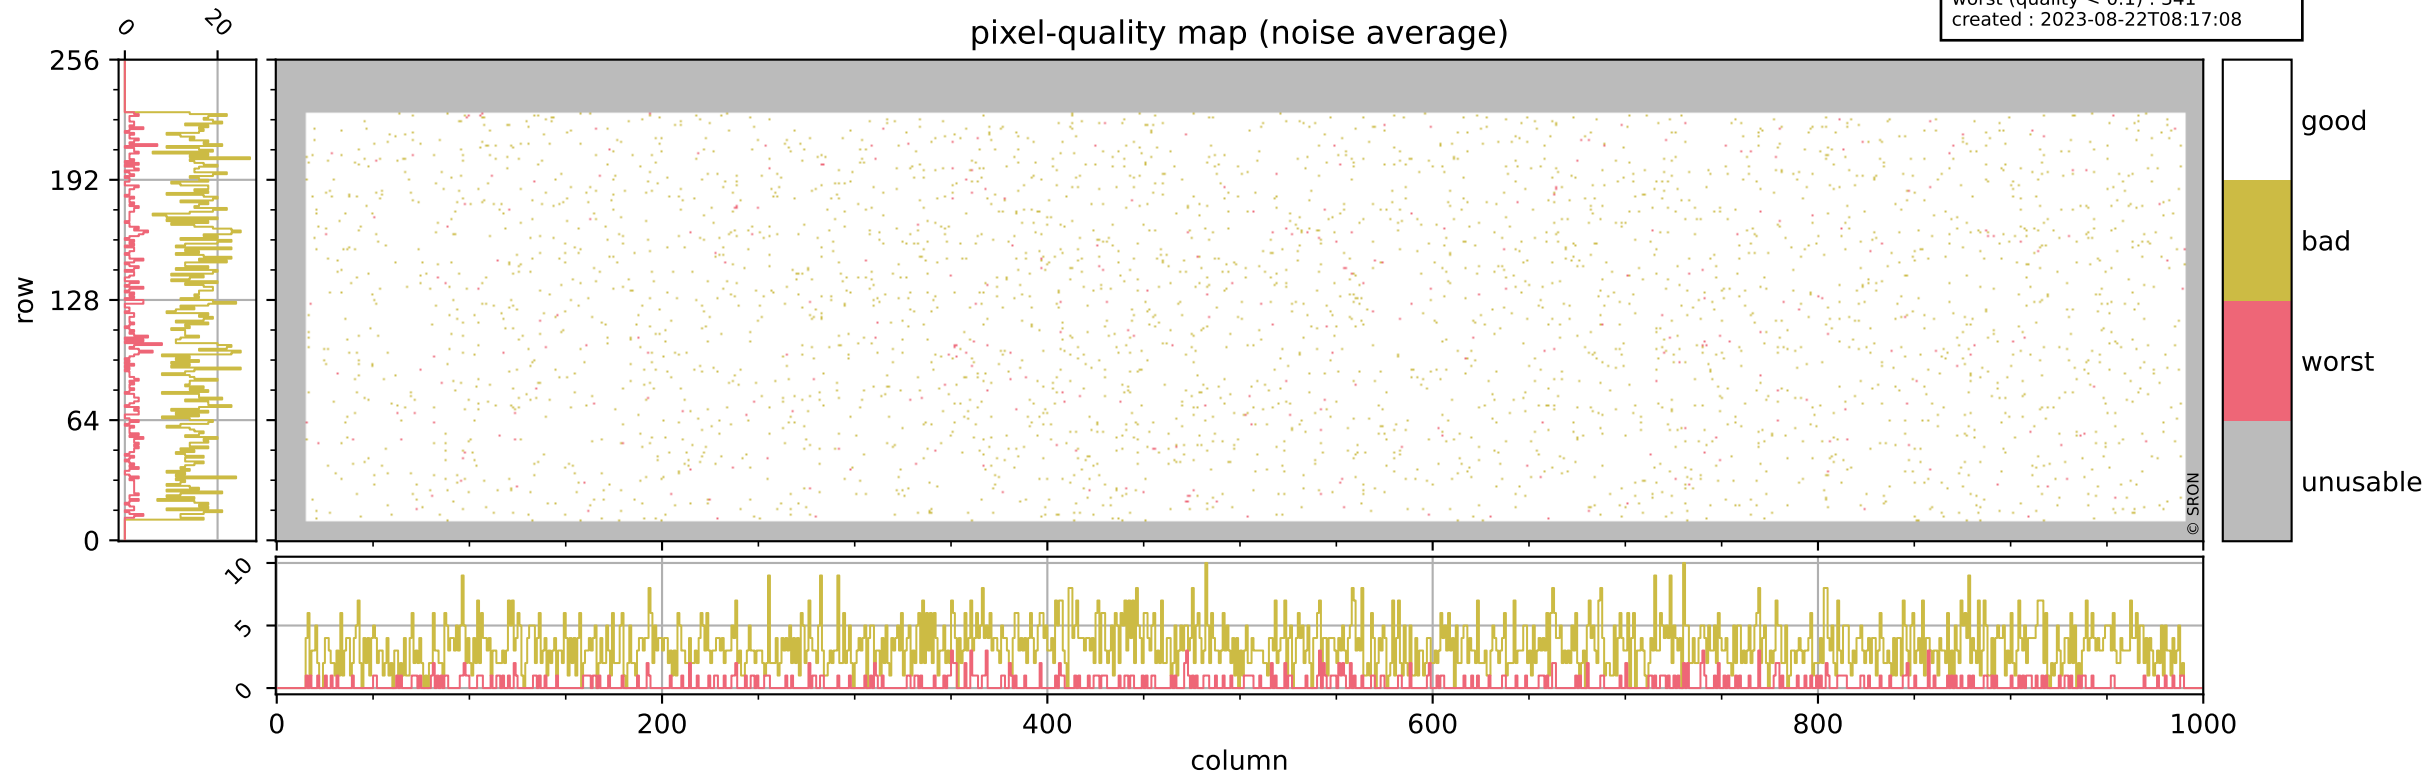

Tropomi SWIR pixel quality (official)

orbits : 19 in [16807, 16852]
coverage : 2021-01-10 / 2021-01-13
bad (quality < 0.8) : 292
worst (quality < 0.1) : 114
created : 2023-08-22T08:17:08

Tropomi SWIR pixel quality (official)

orbits : 19 in [16807, 16852]
coverage : 2021-01-10 / 2021-01-13
bad (quality < 0.8) : 3351
worst (quality < 0.1) : 341
created : 2023-08-22T08:17:08

pixel-quality map (noise average)

Tropomi SWIR pixel quality (official)

orbits : 19 in [16807, 16852]
coverage : 2021-01-10 / 2021-01-13
to good : 365
good to bad : 1502
to worst : 209
created : 2023-08-22T08:17:08

total quality compared with SWIR pixel-quality CKD

Tropomi SWIR pixel quality (official)

orbits : 19 in [16807, 16852]
coverage : 2021-01-10 / 2021-01-13
created : 2023-08-22T08:17:08

Histograms of pixel-quality

Tropomi SWIR pixel quality (official) ground-tracks of Sentinel-5P

orbits : 19 in [16807, 16852]
coverage : 2021-01-10 / 2021-01-13
created : 2023-08-22T08:17:09