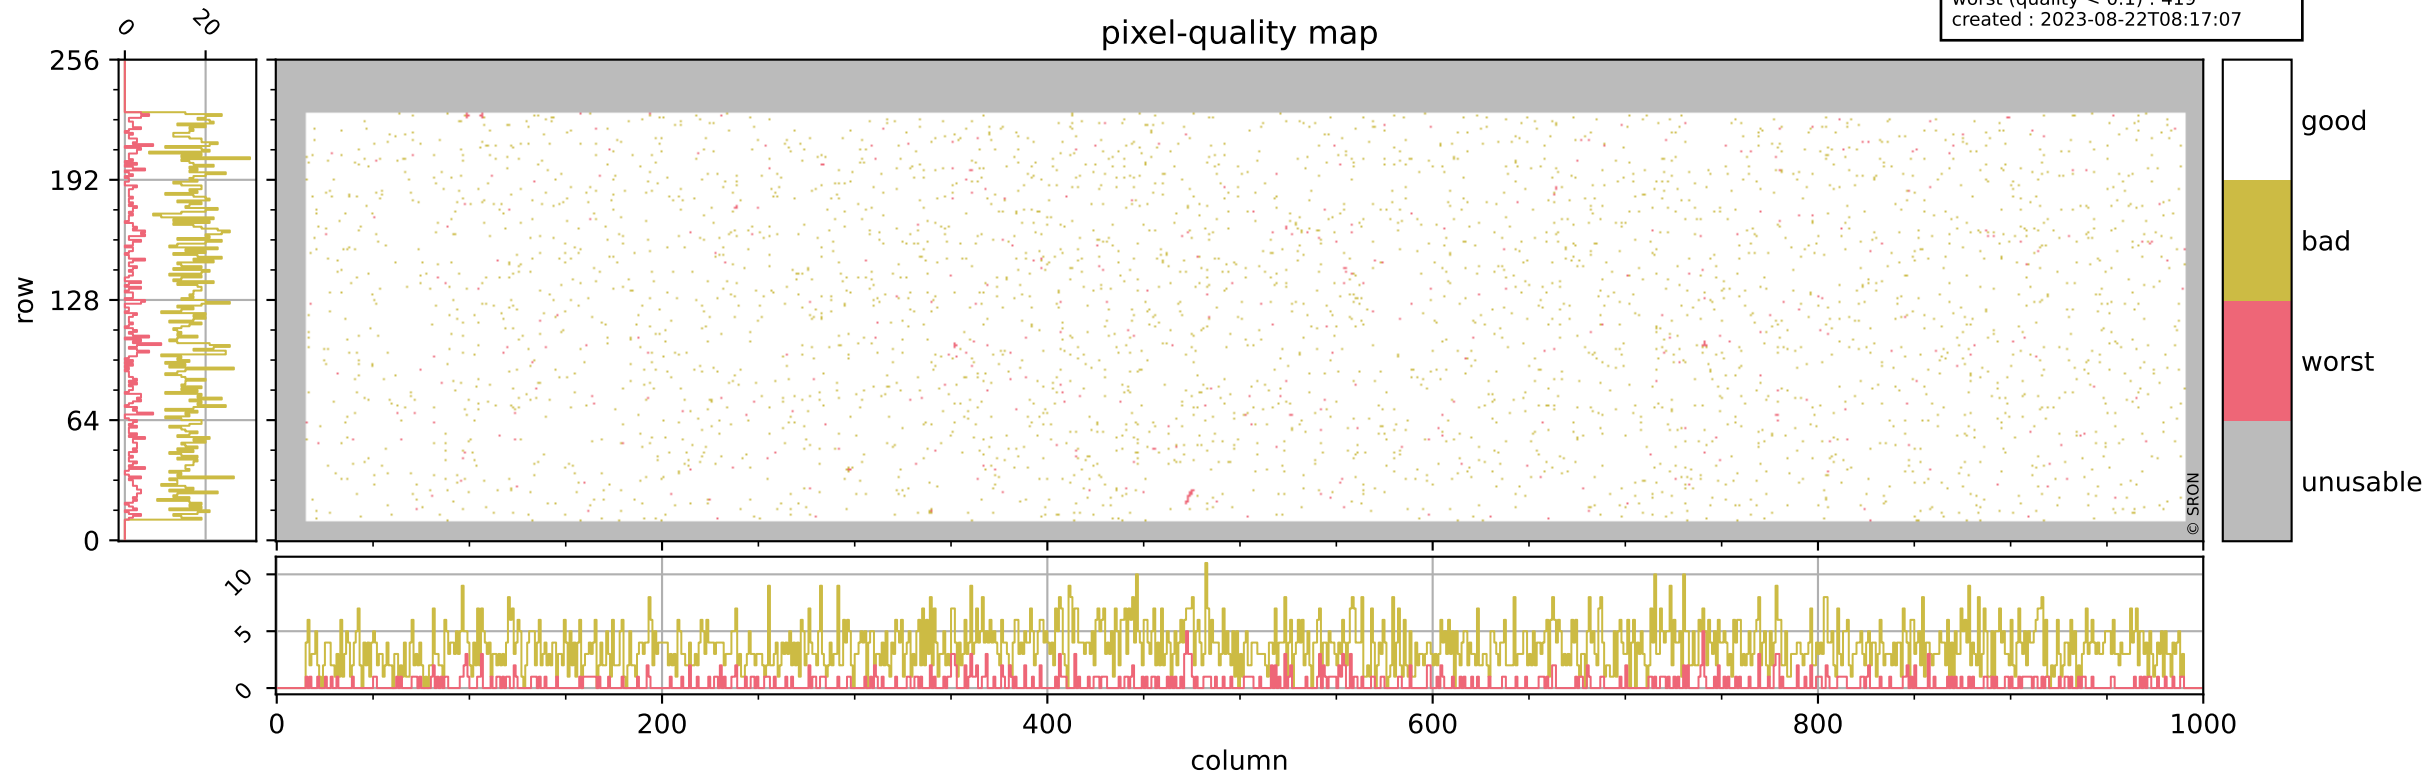

Tropomi SWIR pixel quality (official)

orbits : 19 in [16807, 16852]
coverage : 2021-01-10 / 2021-01-13
bad (quality < 0.8) : 3598
worst (quality < 0.1) : 419
created : 2023-08-22T08:17:07

pixel-quality map

Tropomi SWIR pixel quality (official)

orbits : 19 in [16807, 16852]
coverage : 2021-01-10 / 2021-01-13
bad (quality < 0.8) : 292
worst (quality < 0.1) : 114
created : 2023-08-22T08:17:08

Tropomi SWIR pixel quality (official)

orbits : 19 in [16807, 16852]
coverage : 2021-01-10 / 2021-01-13
bad (quality < 0.8) : 3351
worst (quality < 0.1) : 341
created : 2023-08-22T08:17:08

pixel-quality map (noise average)

Tropomi SWIR pixel quality (official)

orbits : 19 in [16807, 16852]
coverage : 2021-01-10 / 2021-01-13
to good : 365
good to bad : 1502
to worst : 209
created : 2023-08-22T08:17:08

total quality compared with SWIR pixel-quality CKD

Tropomi SWIR pixel quality (official)