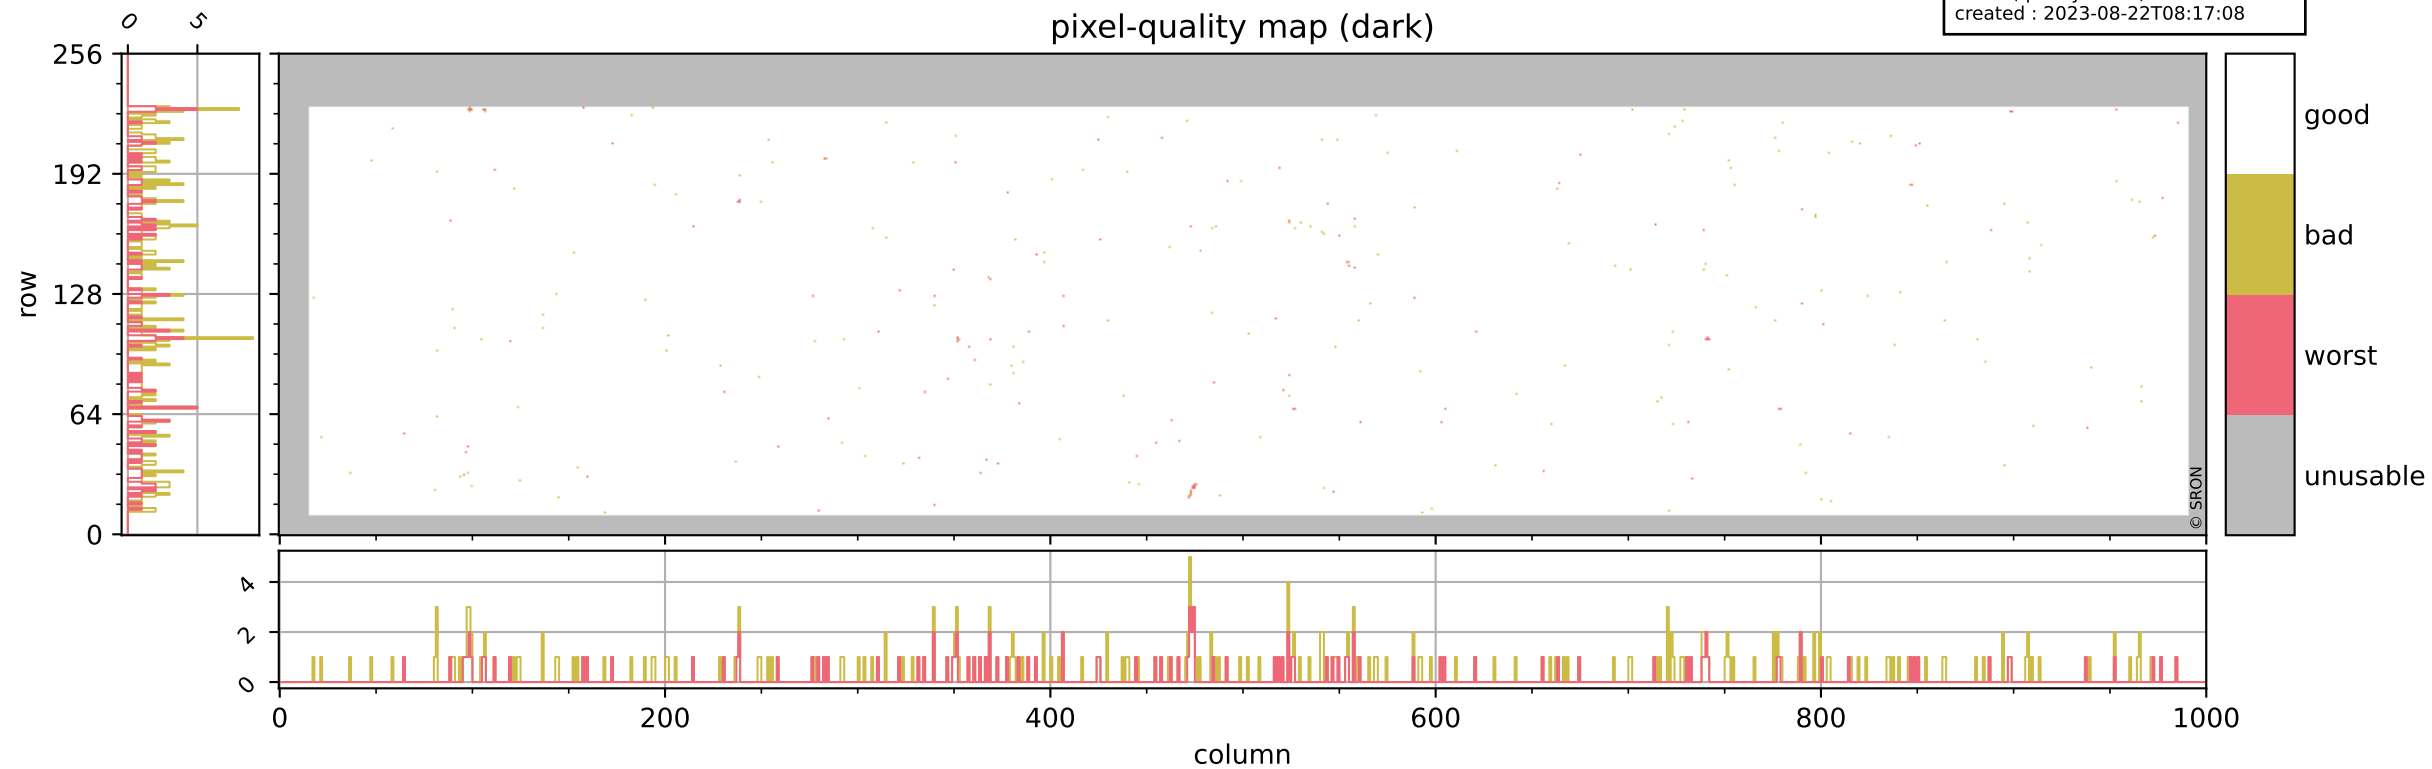

Tropomi SWIR pixel quality (official)

orbits : 19 in [16807, 16852]
coverage : 2021-01-10 / 2021-01-13
bad (quality < 0.8) : 3598
worst (quality < 0.1) : 419
created : 2023-08-22T08:17:07

pixel-quality map

Tropomi SWIR pixel quality (official)

orbits : 19 in [16807, 16852]
coverage : 2021-01-10 / 2021-01-13
bad (quality < 0.8) : 292
worst (quality < 0.1) : 114
created : 2023-08-22T08:17:08

Tropomi SWIR pixel quality (official)

orbits : 19 in [16807, 16852]
coverage : 2021-01-10 / 2021-01-13
bad (quality < 0.8) : 3351
worst (quality < 0.1) : 341
created : 2023-08-22T08:17:08

pixel-quality map (noise average)

Tropomi SWIR pixel quality (official)

orbits : 19 in [16807, 16852]
coverage : 2021-01-10 / 2021-01-13
to good : 365
good to bad : 1502
to worst : 209
created : 2023-08-22T08:17:08

total quality compared with SWIR pixel-quality CKD

Tropomi SWIR pixel quality (official)