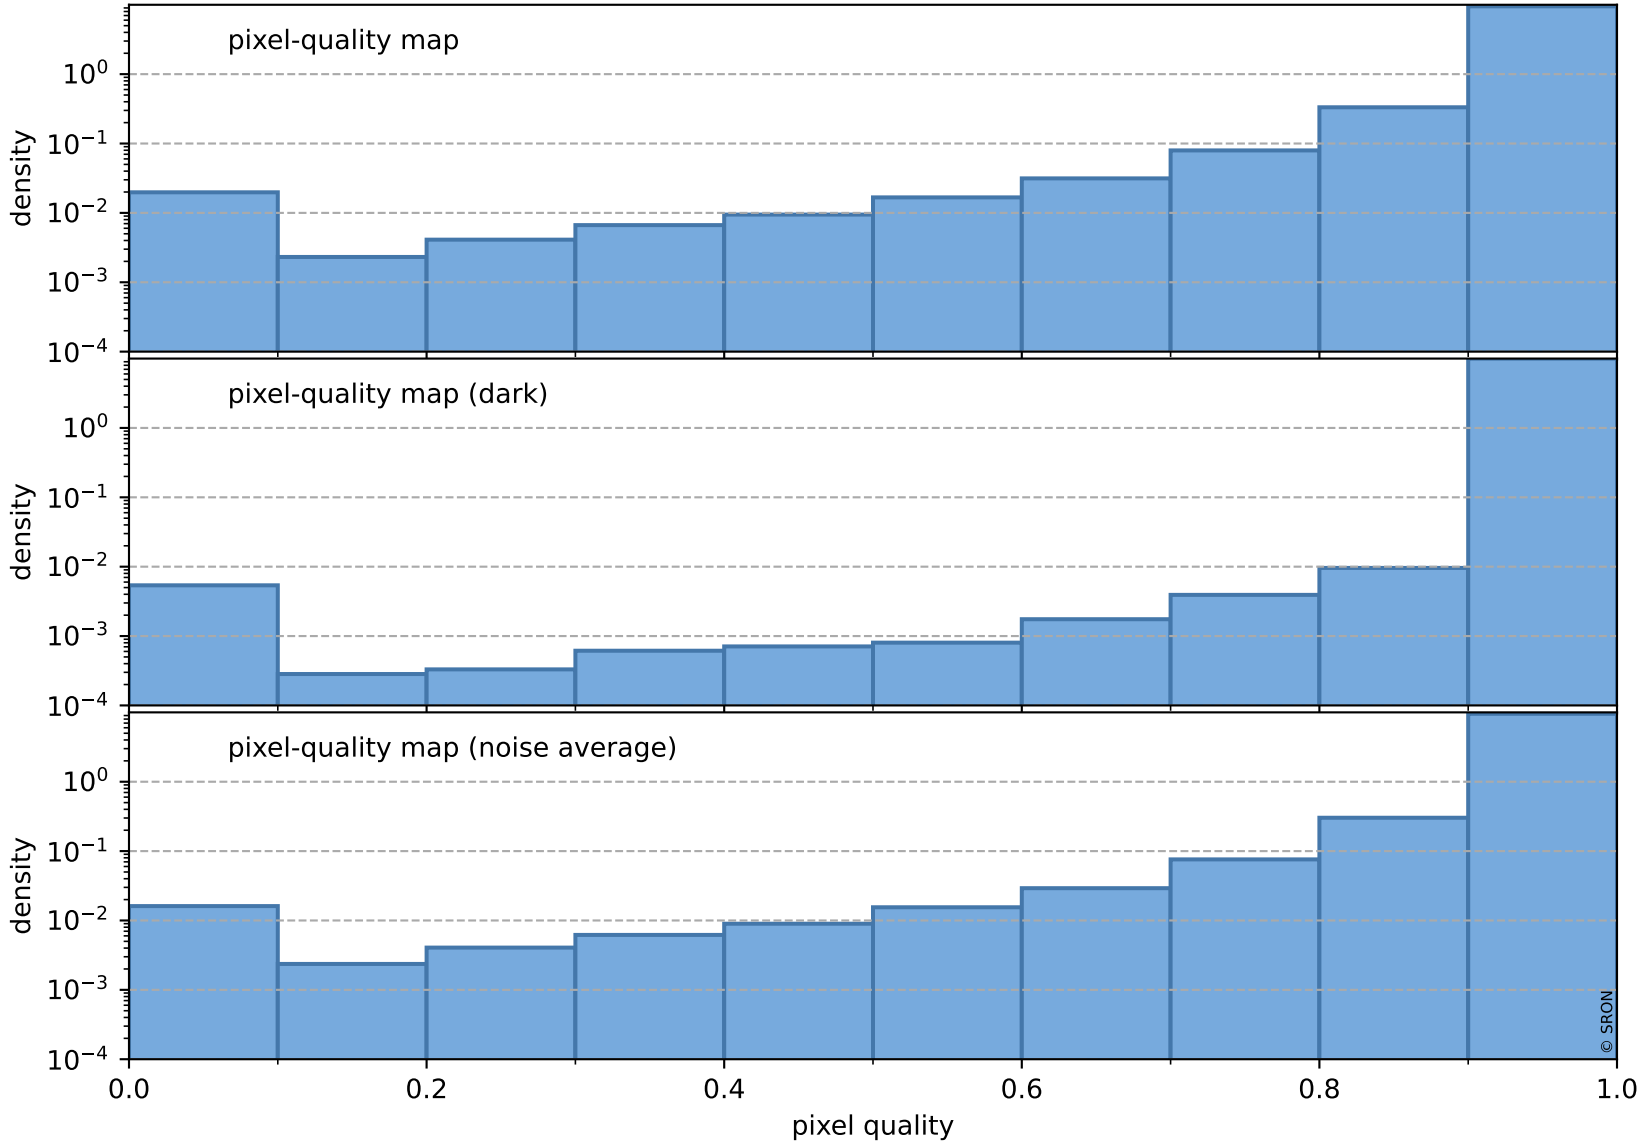

orbits : 19 in [16807, 16852]
coverage : 2021-01-10 / 2021-01-13
to good : 365
good to bad : 1502
to worst : 209
created : 2023-08-22T08:17:08

total quality compared with SWIR pixel-quality CKD

Tropomi SWIR pixel quality (official)

orbits : 19 in [16807, 16852]
coverage : 2021-01-10 / 2021-01-13
created : 2023-08-22T08:17:08

Histograms of pixel-quality

Tropomi SWIR pixel quality (official) ground-tracks of Sentinel-5P

orbits : 19 in [16807, 16852]
coverage : 2021-01-10 / 2021-01-13
created : 2023-08-22T08:17:09

Tropomi SWIR pixel quality (official)

orbits : [2827, 16852]
coverage : 2018-04-30 / 2021-01-13
created : 2023-08-22T08:17:09

trend of pixel quality & temperatures