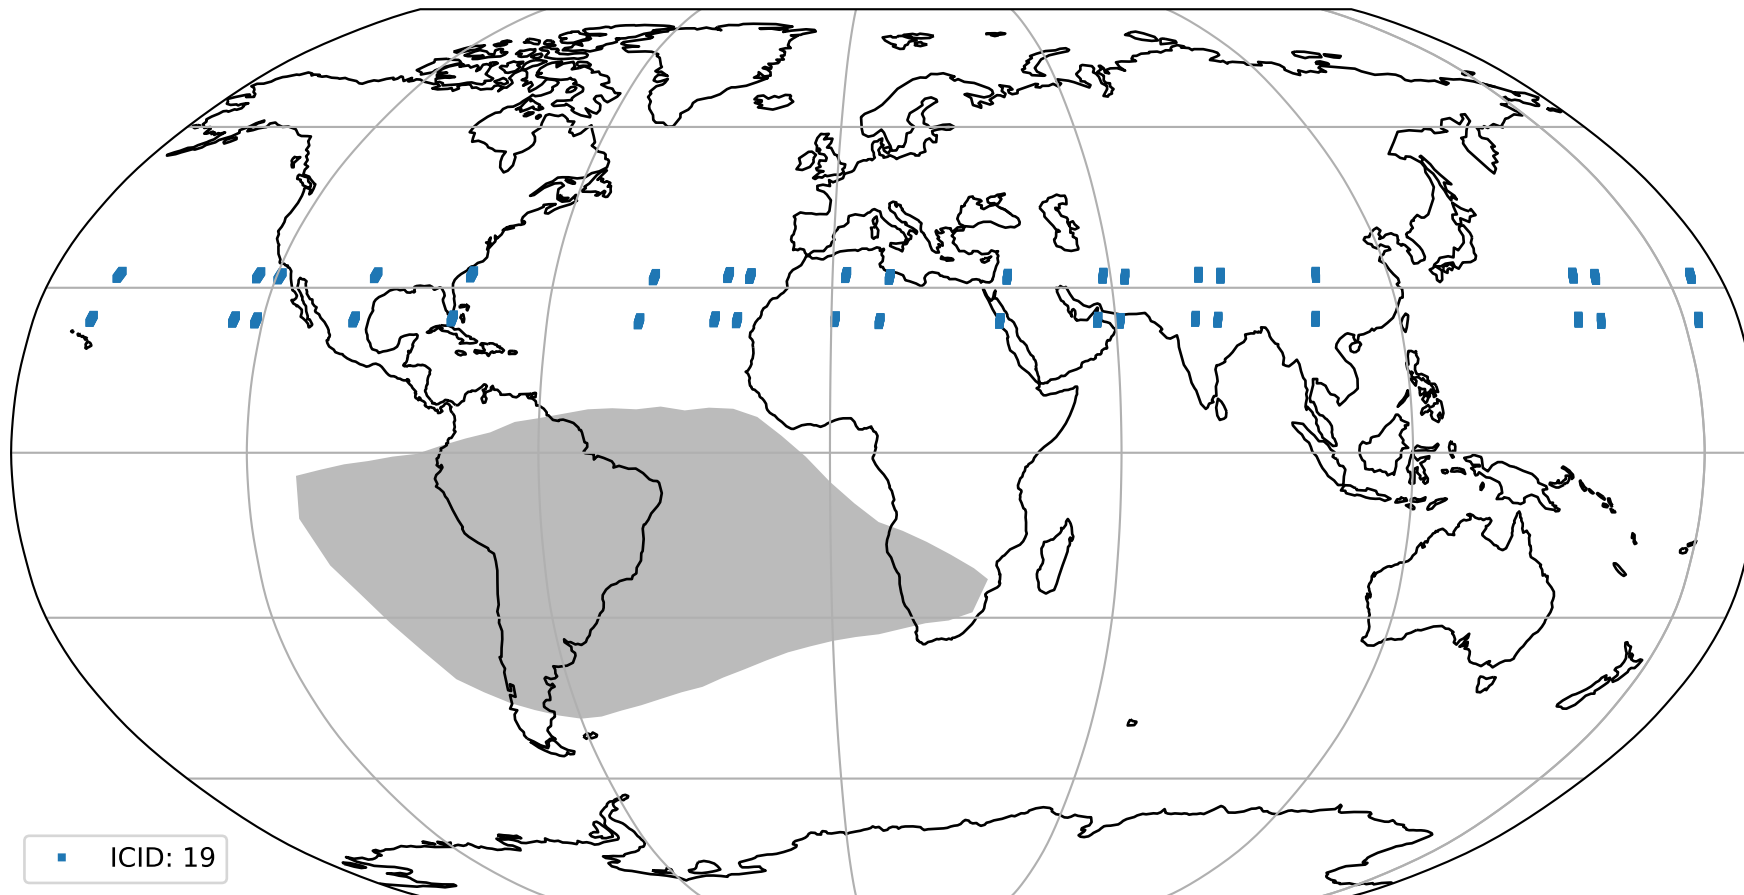

orbits : 19 in [16807, 16852]
coverage : 2021-01-10 / 2021-01-13
bad (quality < 0.8) : 3351
worst (quality < 0.1) : 341
created : 2023-08-22T08:17:08

pixel-quality map (noise average)

Tropomi SWIR pixel quality (official)

orbits : 19 in [16807, 16852]
coverage : 2021-01-10 / 2021-01-13
to good : 365
good to bad : 1502
to worst : 209
created : 2023-08-22T08:17:08

total quality compared with SWIR pixel-quality CKD

Tropomi SWIR pixel quality (official)

orbits : 19 in [16807, 16852]
coverage : 2021-01-10 / 2021-01-13
created : 2023-08-22T08:17:08

Histograms of pixel-quality

Tropomi SWIR pixel quality (official) ground-tracks of Sentinel-5P

orbits : 19 in [16807, 16852]
coverage : 2021-01-10 / 2021-01-13
created : 2023-08-22T08:17:09

Tropomi SWIR pixel quality (official)

orbits : [2827, 16852]
coverage : 2018-04-30 / 2021-01-13
created : 2023-08-22T08:17:09

trend of pixel quality & temperatures