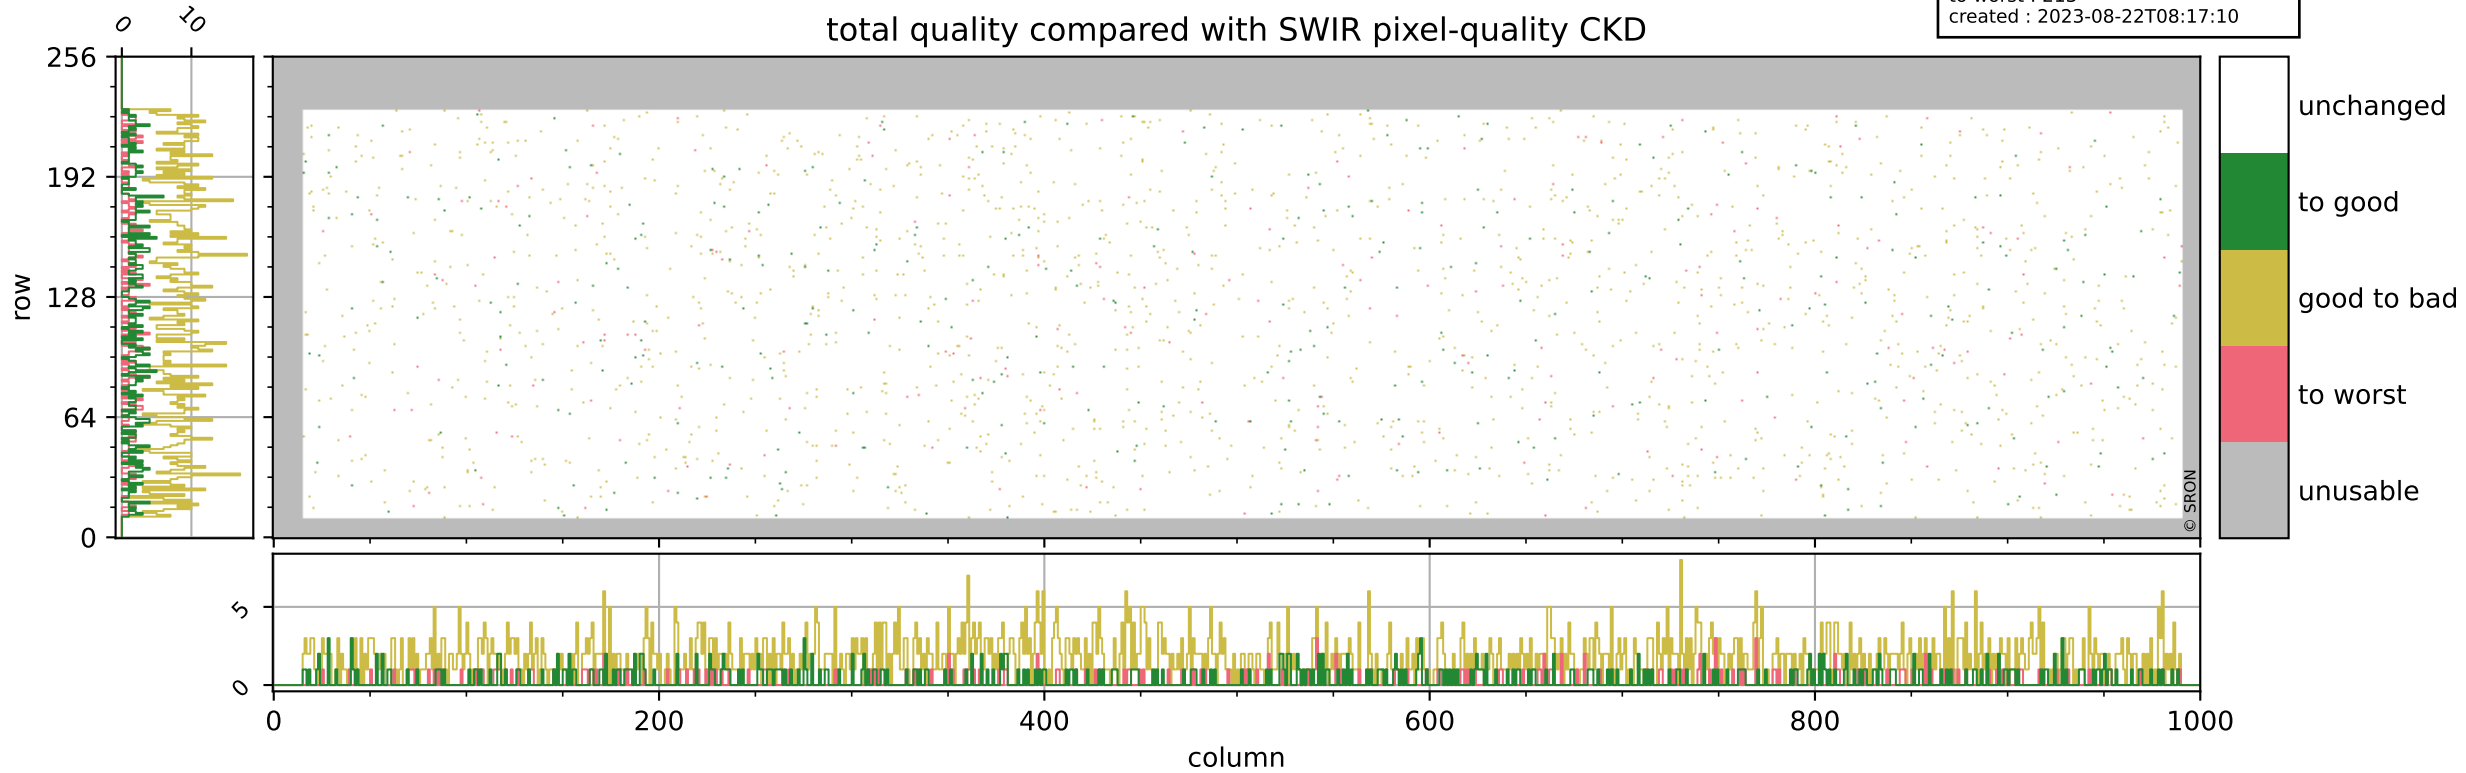

Tropomi SWIR pixel quality (official)

orbits : 20 in [16822, 16867]
coverage : 2021-01-11 / 2021-01-14
bad (quality < 0.8) : 295
worst (quality < 0.1) : 114
created : 2023-08-22T08:17:10

pixel-quality map (dark)

Tropomi SWIR pixel quality (official)

orbits : 20 in [16822, 16867]
coverage : 2021-01-11 / 2021-01-14
bad (quality < 0.8) : 3388
worst (quality < 0.1) : 344
created : 2023-08-22T08:17:10

pixel-quality map (noise average)

Tropomi SWIR pixel quality (official)

orbits : 20 in [16822, 16867]
coverage : 2021-01-11 / 2021-01-14
to good : 362
good to bad : 1541
to worst : 213
created : 2023-08-22T08:17:10

total quality compared with SWIR pixel-quality CKD

Tropomi SWIR pixel quality (official)

orbits : 20 in [16822, 16867]
coverage : 2021-01-11 / 2021-01-14
created : 2023-08-22T08:17:11

Histograms of pixel-quality

Tropomi SWIR pixel quality (official) ground-tracks of Sentinel-5P