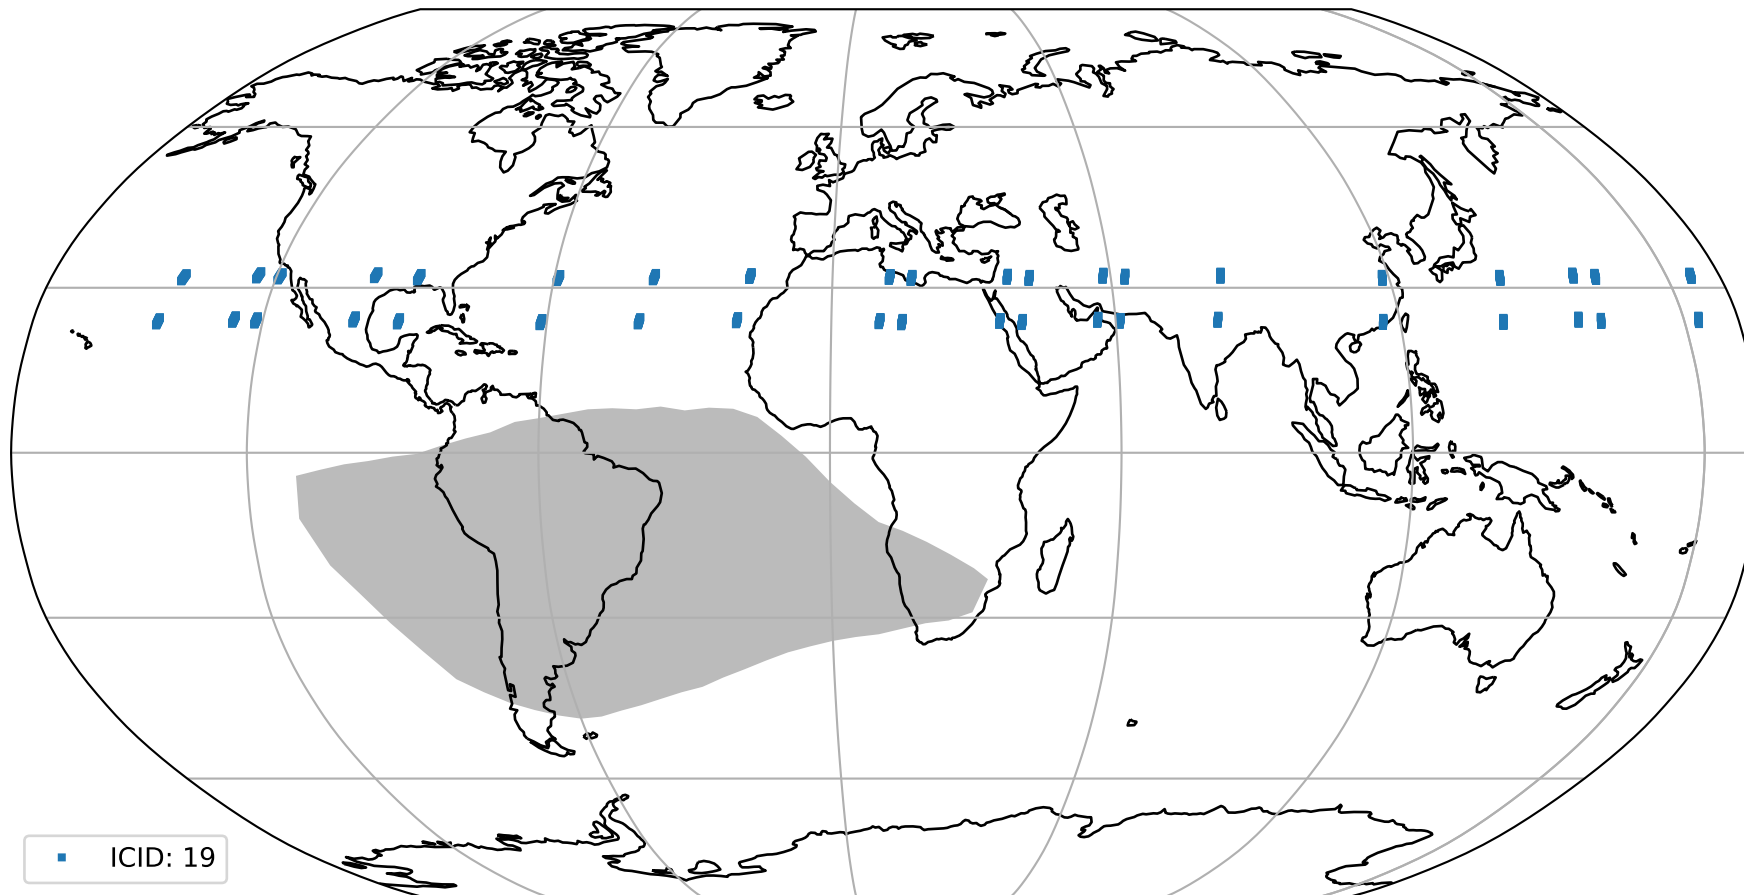

Tropomi SWIR pixel quality (official)

orbits : 20 in [16822, 16867]
coverage : 2021-01-11 / 2021-01-14
to good : 362
good to bad : 1541
to worst : 213
created : 2023-08-22T08:17:10

total quality compared with SWIR pixel-quality CKD

Tropomi SWIR pixel quality (official)

orbits : 20 in [16822, 16867]
coverage : 2021-01-11 / 2021-01-14
created : 2023-08-22T08:17:11

Histograms of pixel-quality

Tropomi SWIR pixel quality (official) ground-tracks of Sentinel-5P

orbits : 20 in [16822, 16867]
coverage : 2021-01-11 / 2021-01-14
created : 2023-08-22T08:17:11

Tropomi SWIR pixel quality (official)

orbits : [2827, 16867]
coverage : 2018-04-30 / 2021-01-14
created : 2023-08-22T08:17:11