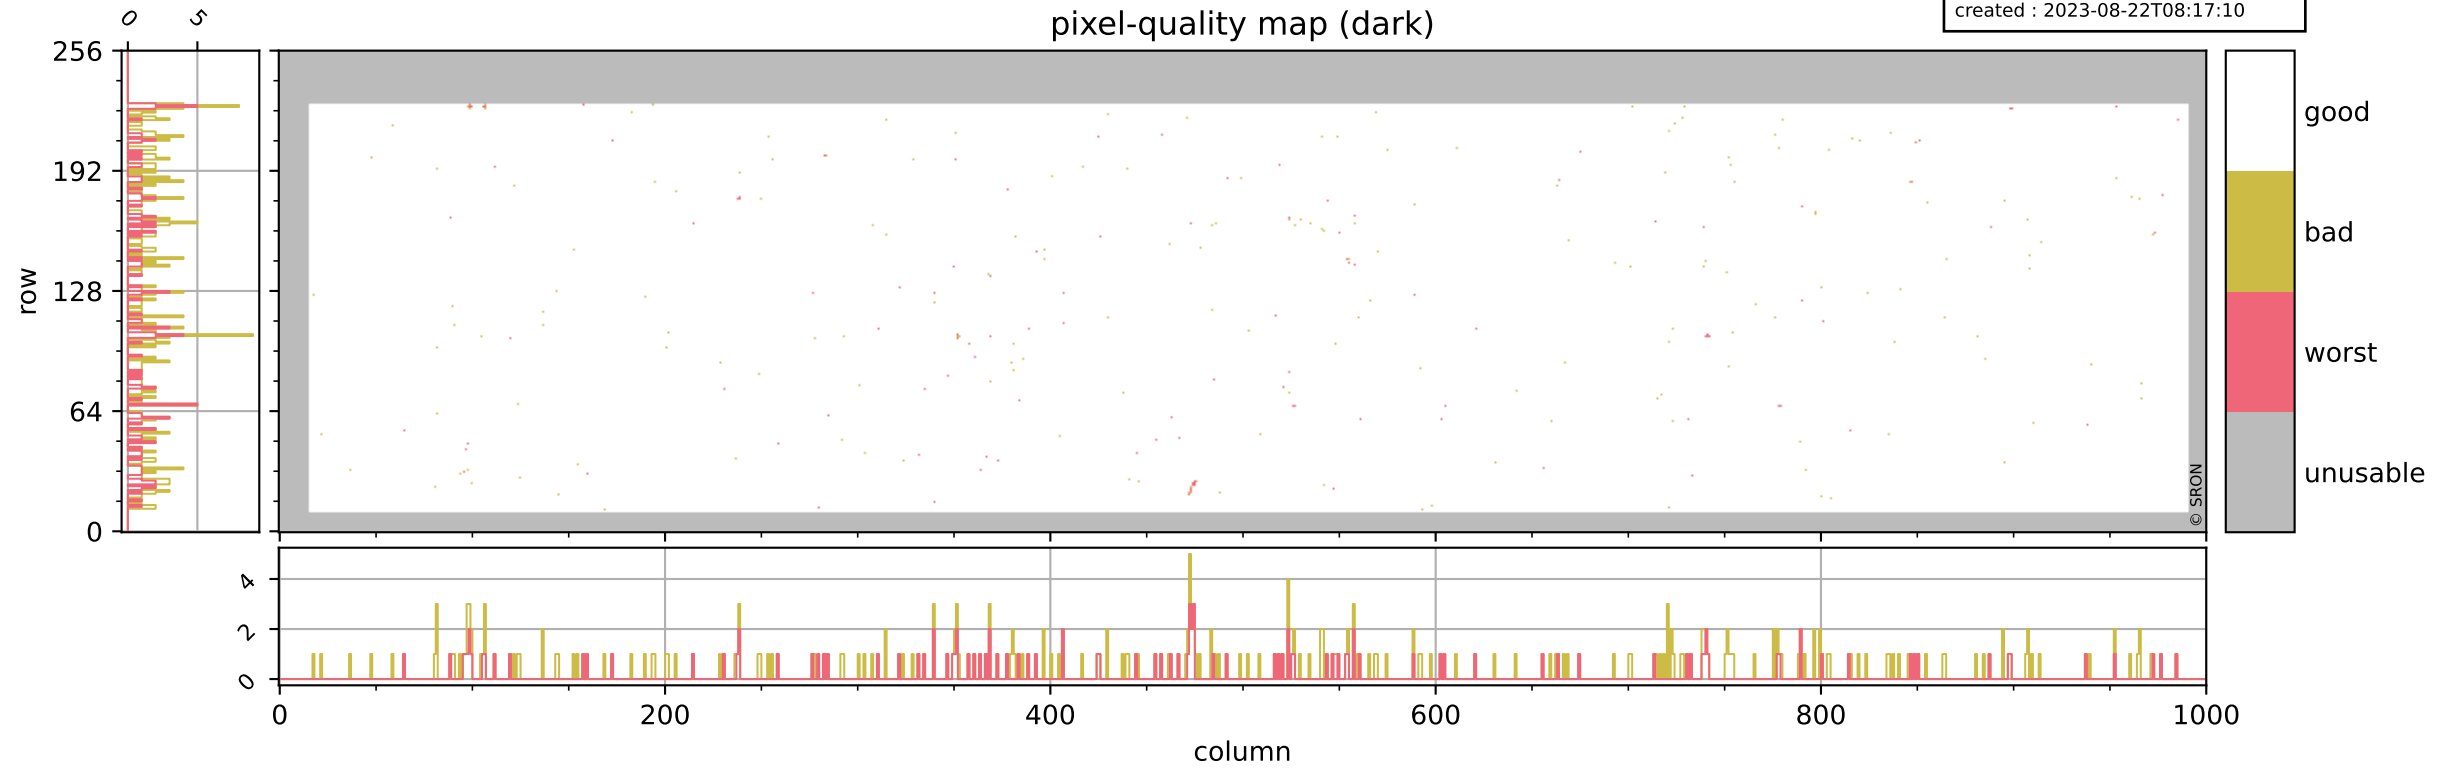

Tropomi SWIR pixel quality (official)

orbits : 20 in [16822, 16867]
coverage : 2021-01-11 / 2021-01-14
bad (quality < 0.8) : 3641
worst (quality < 0.1) : 420
created : 2023-08-22T08:17:10

pixel-quality map

Tropomi SWIR pixel quality (official)

orbits : 20 in [16822, 16867]
coverage : 2021-01-11 / 2021-01-14
bad (quality < 0.8) : 295
worst (quality < 0.1) : 114
created : 2023-08-22T08:17:10

pixel-quality map (dark)

Tropomi SWIR pixel quality (official)

orbits : 20 in [16822, 16867]
coverage : 2021-01-11 / 2021-01-14
bad (quality < 0.8) : 3388
worst (quality < 0.1) : 344
created : 2023-08-22T08:17:10

pixel-quality map (noise average)

Tropomi SWIR pixel quality (official)

orbits : 20 in [16822, 16867]
coverage : 2021-01-11 / 2021-01-14
created : 2023-08-22T08:17:11

Histograms of pixel-quality

Tropomi SWIR pixel quality (official) ground-tracks of Sentinel-5P