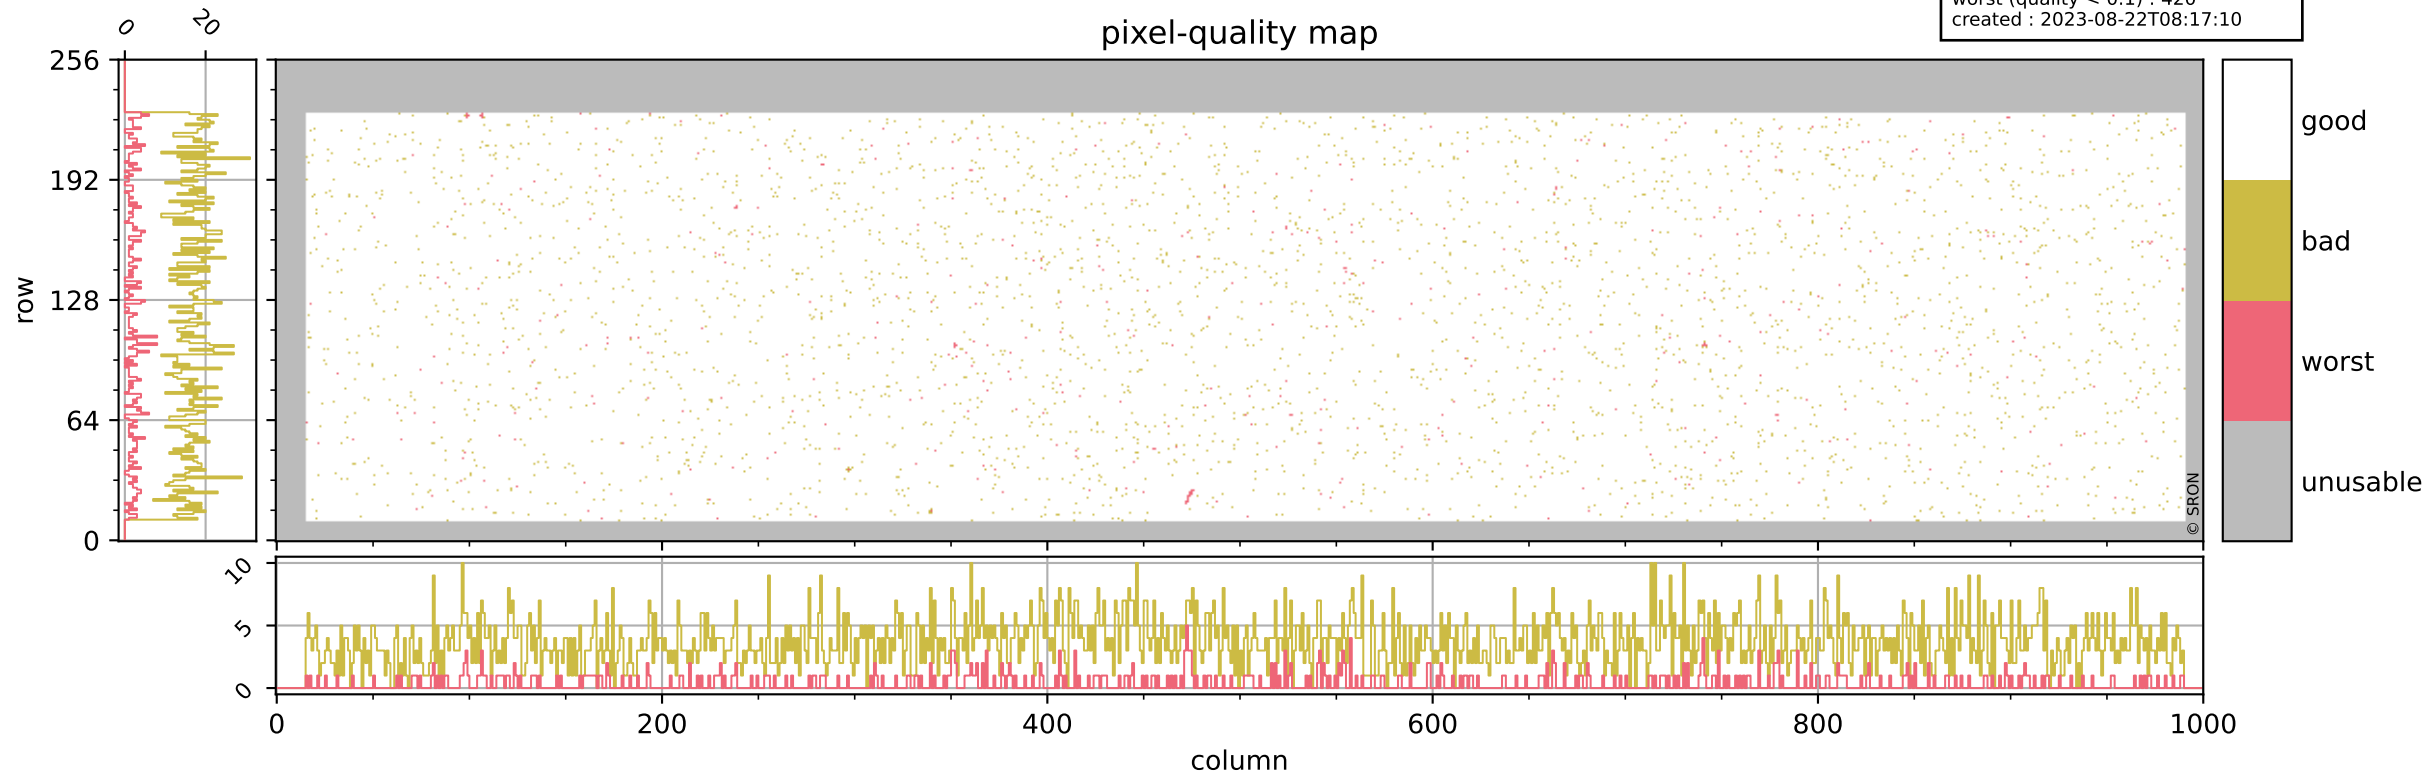

Tropomi SWIR pixel quality (official)

orbits : 20 in [16822, 16867]
coverage : 2021-01-11 / 2021-01-14
bad (quality < 0.8) : 3641
worst (quality < 0.1) : 420
created : 2023-08-22T08:17:10

pixel-quality map

Tropomi SWIR pixel quality (official)

orbits : 20 in [16822, 16867]
coverage : 2021-01-11 / 2021-01-14
bad (quality < 0.8) : 295
worst (quality < 0.1) : 114
created : 2023-08-22T08:17:10

pixel-quality map (dark)

Tropomi SWIR pixel quality (official)

orbits : 20 in [16822, 16867]
coverage : 2021-01-11 / 2021-01-14
bad (quality < 0.8) : 3388
worst (quality < 0.1) : 344
created : 2023-08-22T08:17:10

pixel-quality map (noise average)

Tropomi SWIR pixel quality (official)

orbits : 20 in [16822, 16867]
coverage : 2021-01-11 / 2021-01-14
created : 2023-08-22T08:17:11

Histograms of pixel-quality

Tropomi SWIR pixel quality (official) ground-tracks of Sentinel-5P