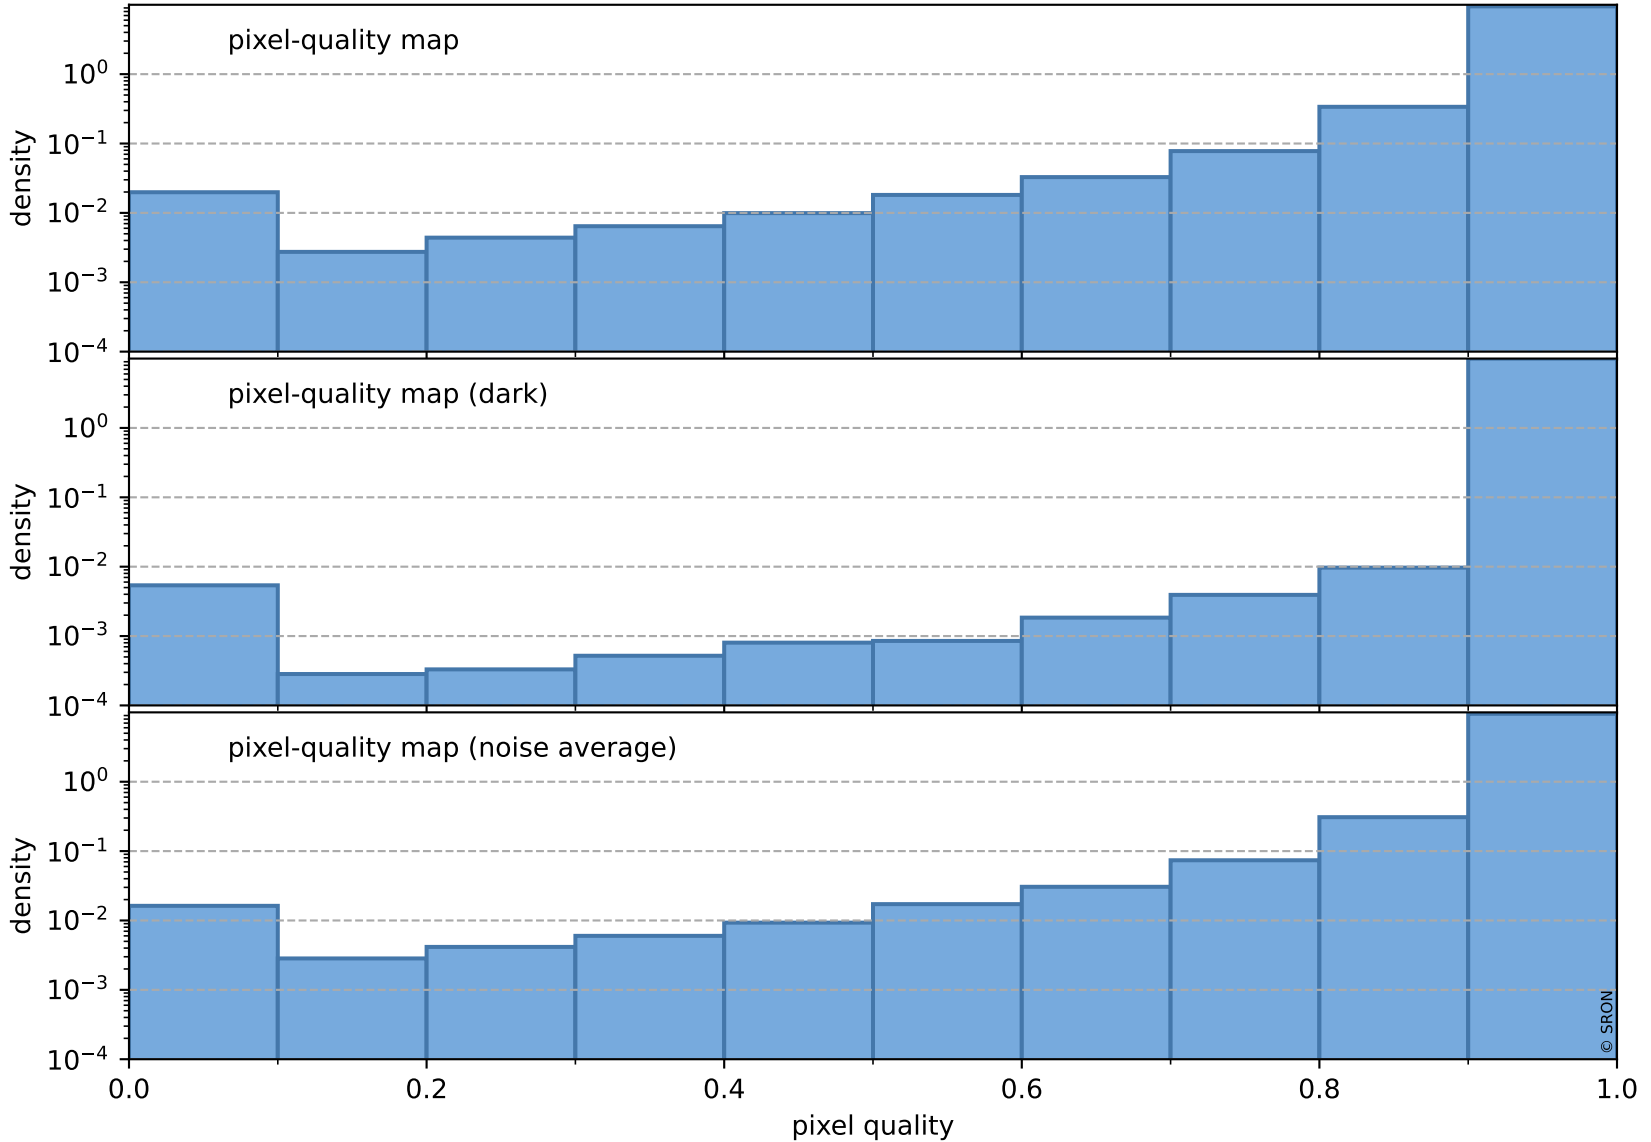

Tropomi SWIR pixel quality (official)

orbits : 20 in [16822, 16867]
coverage : 2021-01-11 / 2021-01-14
to good : 362
good to bad : 1541
to worst : 213
created : 2023-08-22T08:17:10

total quality compared with SWIR pixel-quality CKD

Tropomi SWIR pixel quality (official)

orbits : 20 in [16822, 16867]
coverage : 2021-01-11 / 2021-01-14
created : 2023-08-22T08:17:11

Histograms of pixel-quality

Tropomi SWIR pixel quality (official) ground-tracks of Sentinel-5P

orbits : 20 in [16822, 16867]
coverage : 2021-01-11 / 2021-01-14
created : 2023-08-22T08:17:11

Tropomi SWIR pixel quality (official)

orbits : [2827, 16867]
coverage : 2018-04-30 / 2021-01-14
created : 2023-08-22T08:17:11