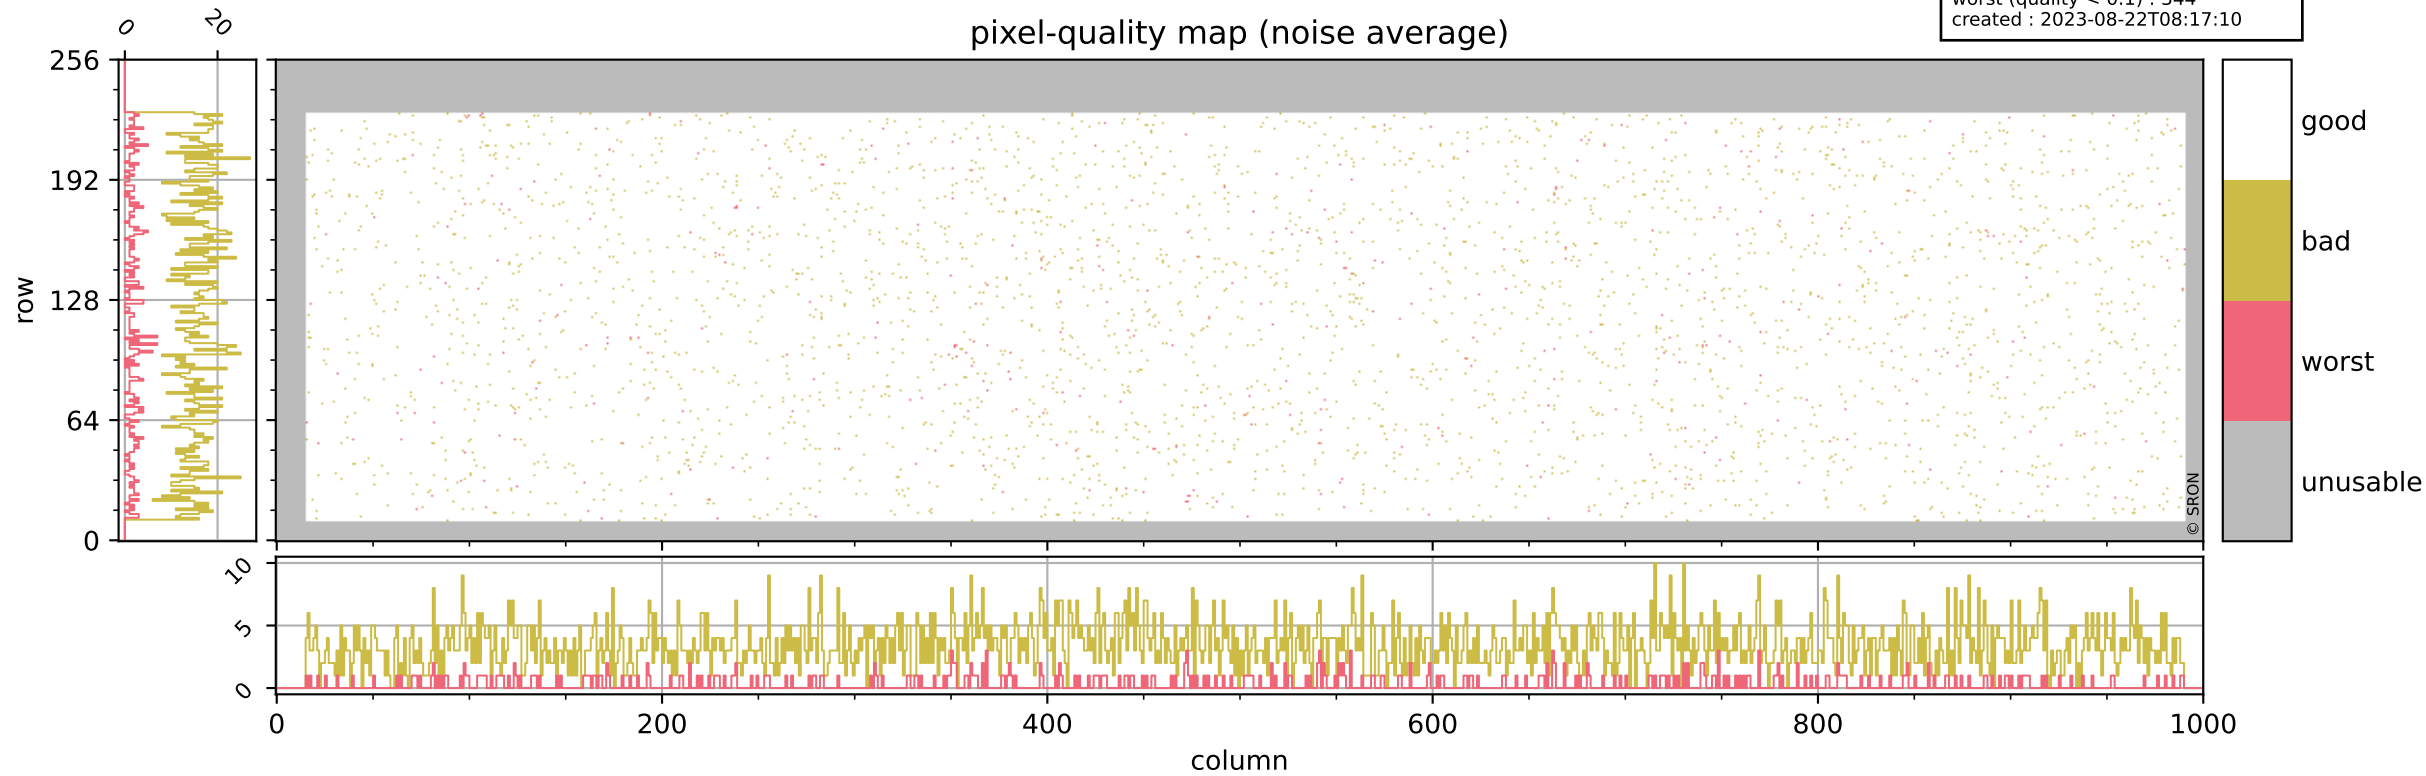

Tropomi SWIR pixel quality (official)

orbits : 20 in [16822, 16867]
coverage : 2021-01-11 / 2021-01-14
bad (quality < 0.8) : 295
worst (quality < 0.1) : 114
created : 2023-08-22T08:17:10

pixel-quality map (dark)

Tropomi SWIR pixel quality (official)

orbits : 20 in [16822, 16867]
coverage : 2021-01-11 / 2021-01-14
bad (quality < 0.8) : 3388
worst (quality < 0.1) : 344
created : 2023-08-22T08:17:10

pixel-quality map (noise average)

Tropomi SWIR pixel quality (official)

orbits : 20 in [16822, 16867]
coverage : 2021-01-11 / 2021-01-14
to good : 362
good to bad : 1541
to worst : 213
created : 2023-08-22T08:17:10

total quality compared with SWIR pixel-quality CKD

Tropomi SWIR pixel quality (official)

orbits : 20 in [16822, 16867]
coverage : 2021-01-11 / 2021-01-14
created : 2023-08-22T08:17:11

Histograms of pixel-quality

Tropomi SWIR pixel quality (official) ground-tracks of Sentinel-5P