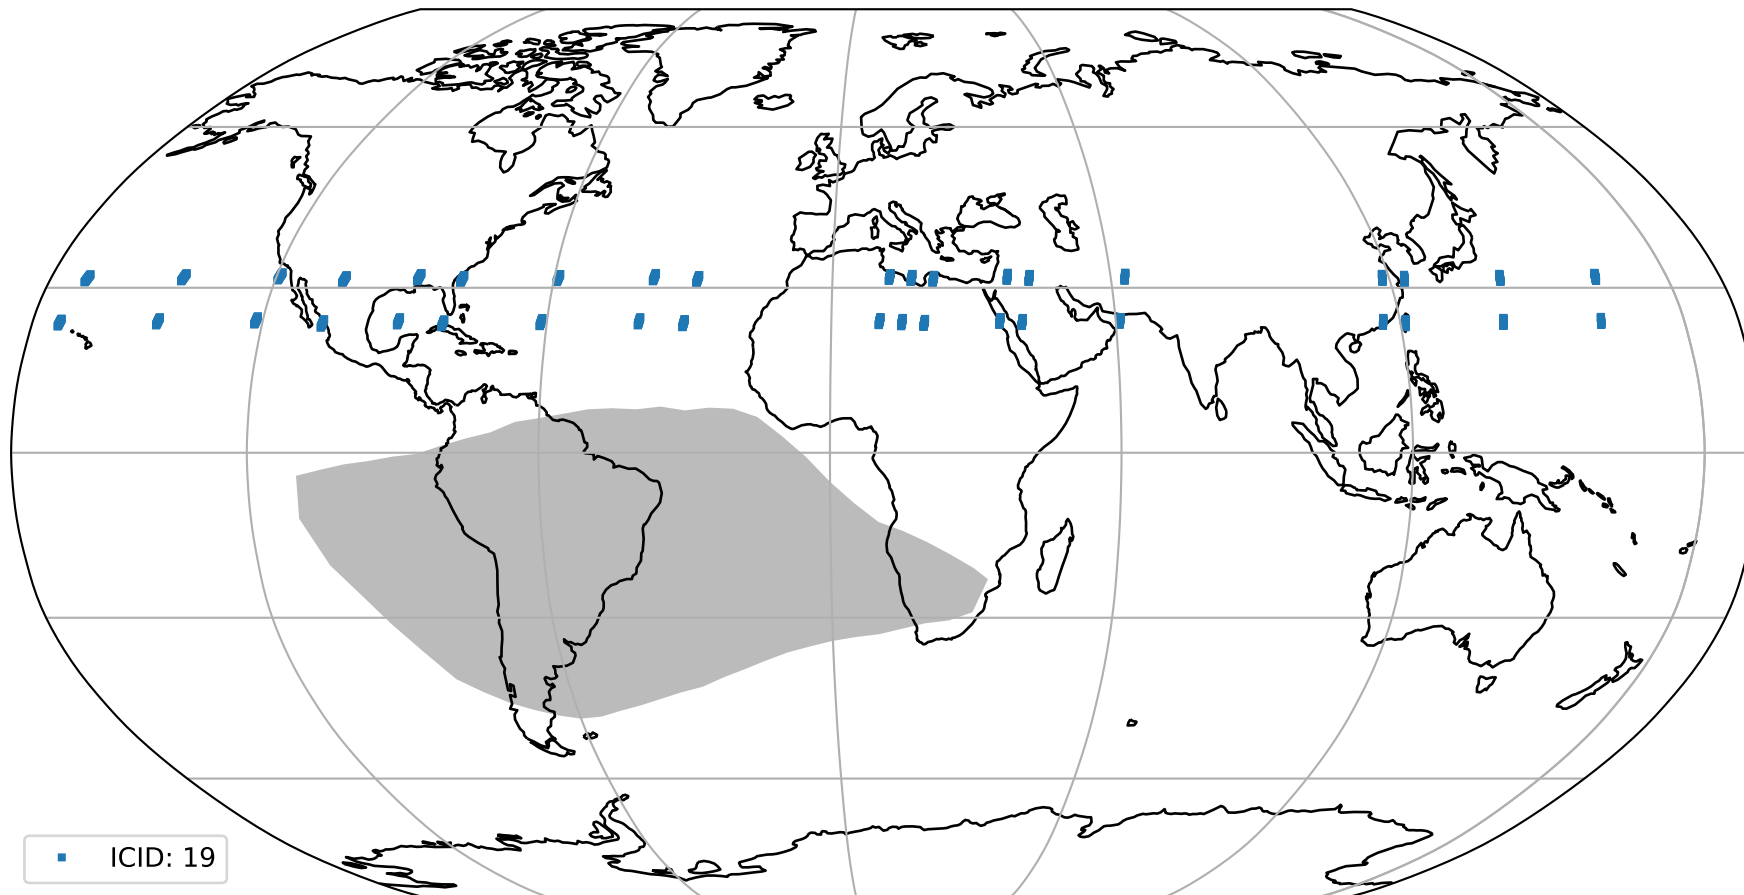

Tropomi SWIR pixel quality (official)

orbits : 19 in [16837, 16882]
coverage : 2021-01-12 / 2021-01-15
to good : 356
good to bad : 1530
to worst : 210
created : 2023-08-22T08:17:13

total quality compared with SWIR pixel-quality CKD

Tropomi SWIR pixel quality (official)

orbits : 19 in [16837, 16882]
coverage : 2021-01-12 / 2021-01-15
created : 2023-08-22T08:17:13

Histograms of pixel-quality

Tropomi SWIR pixel quality (official) ground-tracks of Sentinel-5P

orbits : 19 in [16837, 16882]
coverage : 2021-01-12 / 2021-01-15
created : 2023-08-22T08:17:13

Tropomi SWIR pixel quality (official)

orbits : [2827, 16882]
coverage : 2018-04-30 / 2021-01-15
created : 2023-08-22T08:17:14