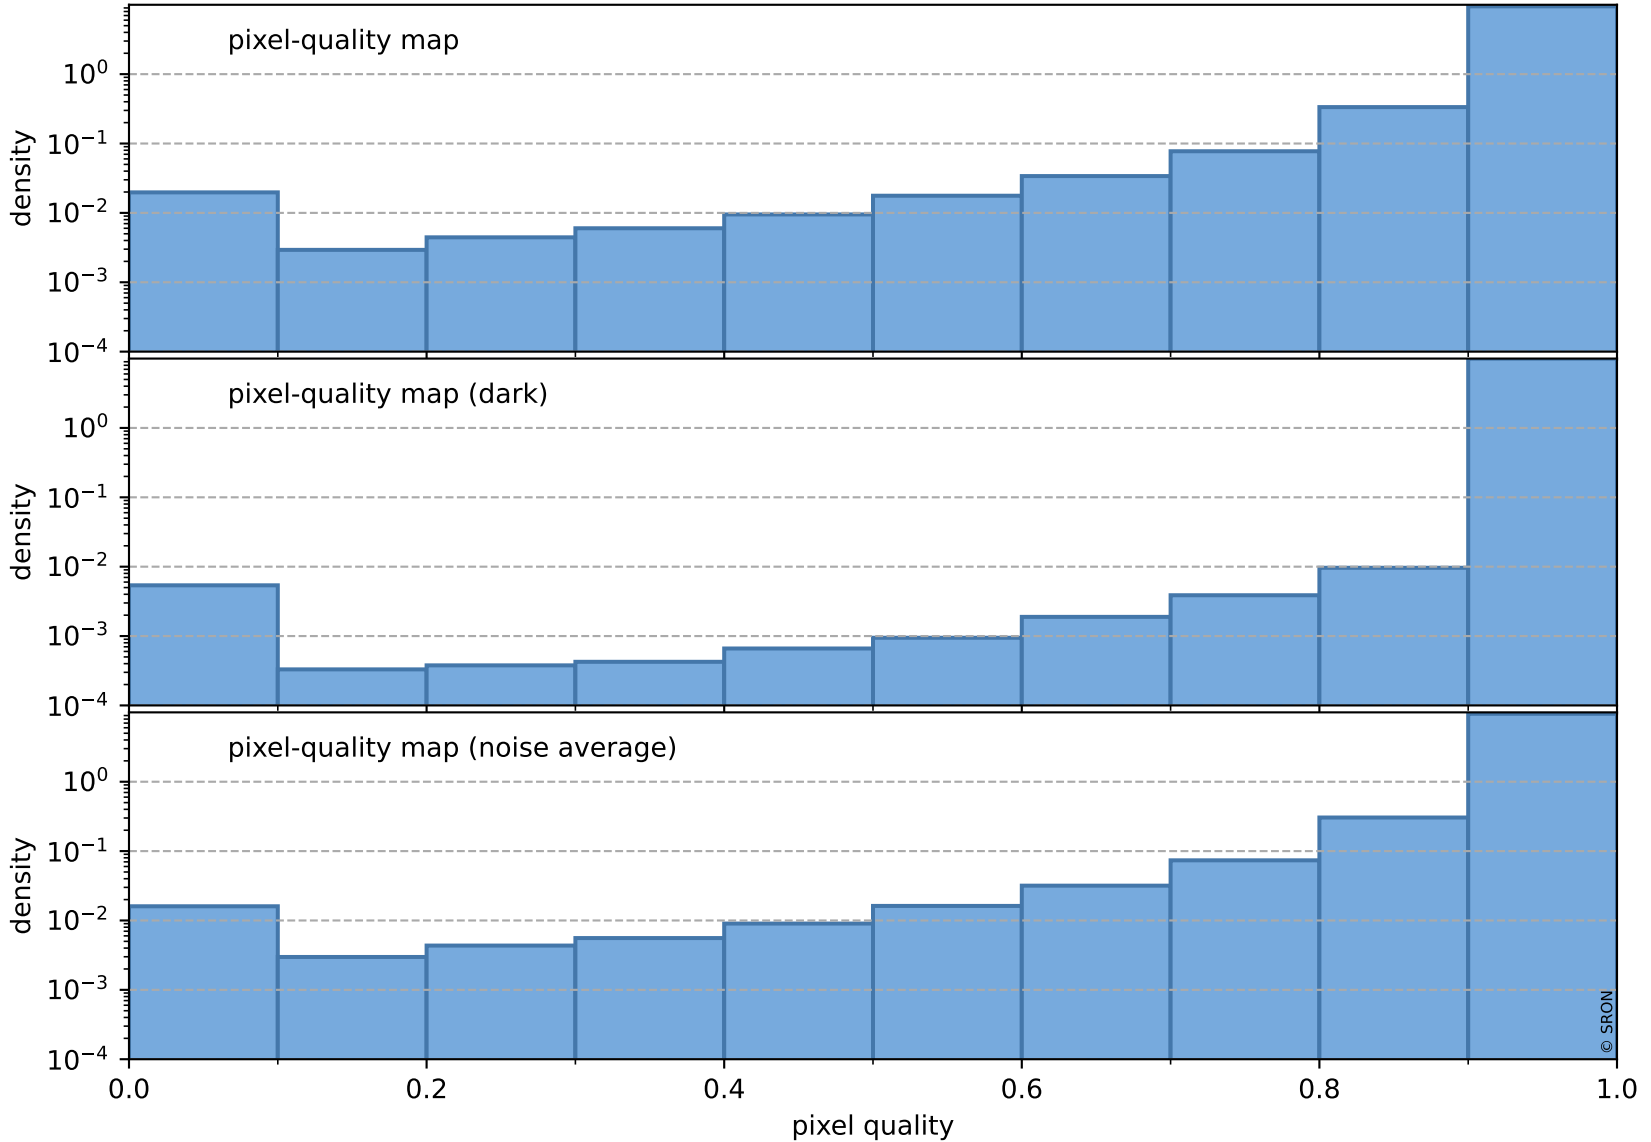

Tropomi SWIR pixel quality (official)

orbits : 19 in [16837, 16882]
coverage : 2021-01-12 / 2021-01-15
to good : 356
good to bad : 1530
to worst : 210
created : 2023-08-22T08:17:13

total quality compared with SWIR pixel-quality CKD

Tropomi SWIR pixel quality (official)

orbits : 19 in [16837, 16882]
coverage : 2021-01-12 / 2021-01-15
created : 2023-08-22T08:17:13

Histograms of pixel-quality

Tropomi SWIR pixel quality (official) ground-tracks of Sentinel-5P

orbits : 19 in [16837, 16882]
coverage : 2021-01-12 / 2021-01-15
created : 2023-08-22T08:17:13

Tropomi SWIR pixel quality (official)

orbits : [2827, 16882]
coverage : 2018-04-30 / 2021-01-15
created : 2023-08-22T08:17:14