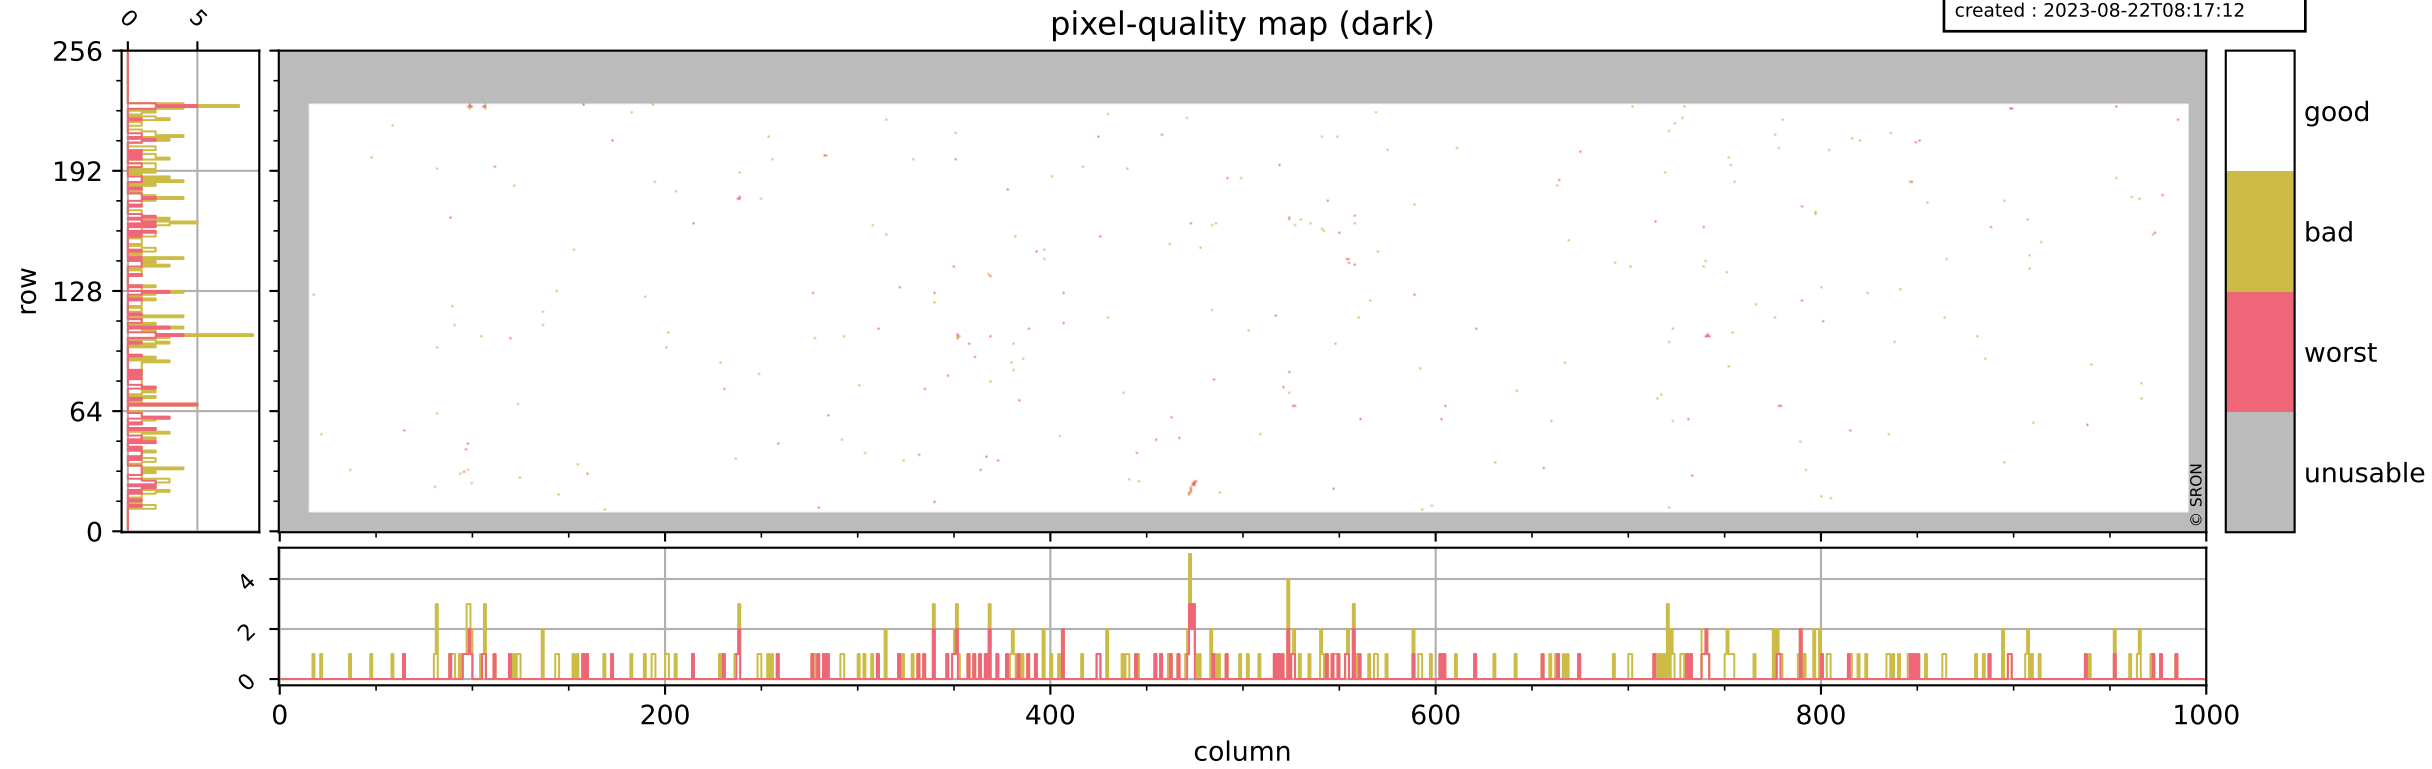

Tropomi SWIR pixel quality (official)

orbits : 19 in [16837, 16882]
coverage : 2021-01-12 / 2021-01-15
bad (quality < 0.8) : 3631
worst (quality < 0.1) : 418
created : 2023-08-22T08:17:12

pixel-quality map

Tropomi SWIR pixel quality (official)

orbits : 19 in [16837, 16882]
coverage : 2021-01-12 / 2021-01-15
bad (quality < 0.8) : 294
worst (quality < 0.1) : 114
created : 2023-08-22T08:17:12

pixel-quality map (dark)

Tropomi SWIR pixel quality (official)

orbits : 19 in [16837, 16882]
coverage : 2021-01-12 / 2021-01-15
bad (quality < 0.8) : 3376
worst (quality < 0.1) : 339
created : 2023-08-22T08:17:12

pixel-quality map (noise average)

Tropomi SWIR pixel quality (official)

orbits : 19 in [16837, 16882]
coverage : 2021-01-12 / 2021-01-15
created : 2023-08-22T08:17:13

Histograms of pixel-quality

Tropomi SWIR pixel quality (official) ground-tracks of Sentinel-5P