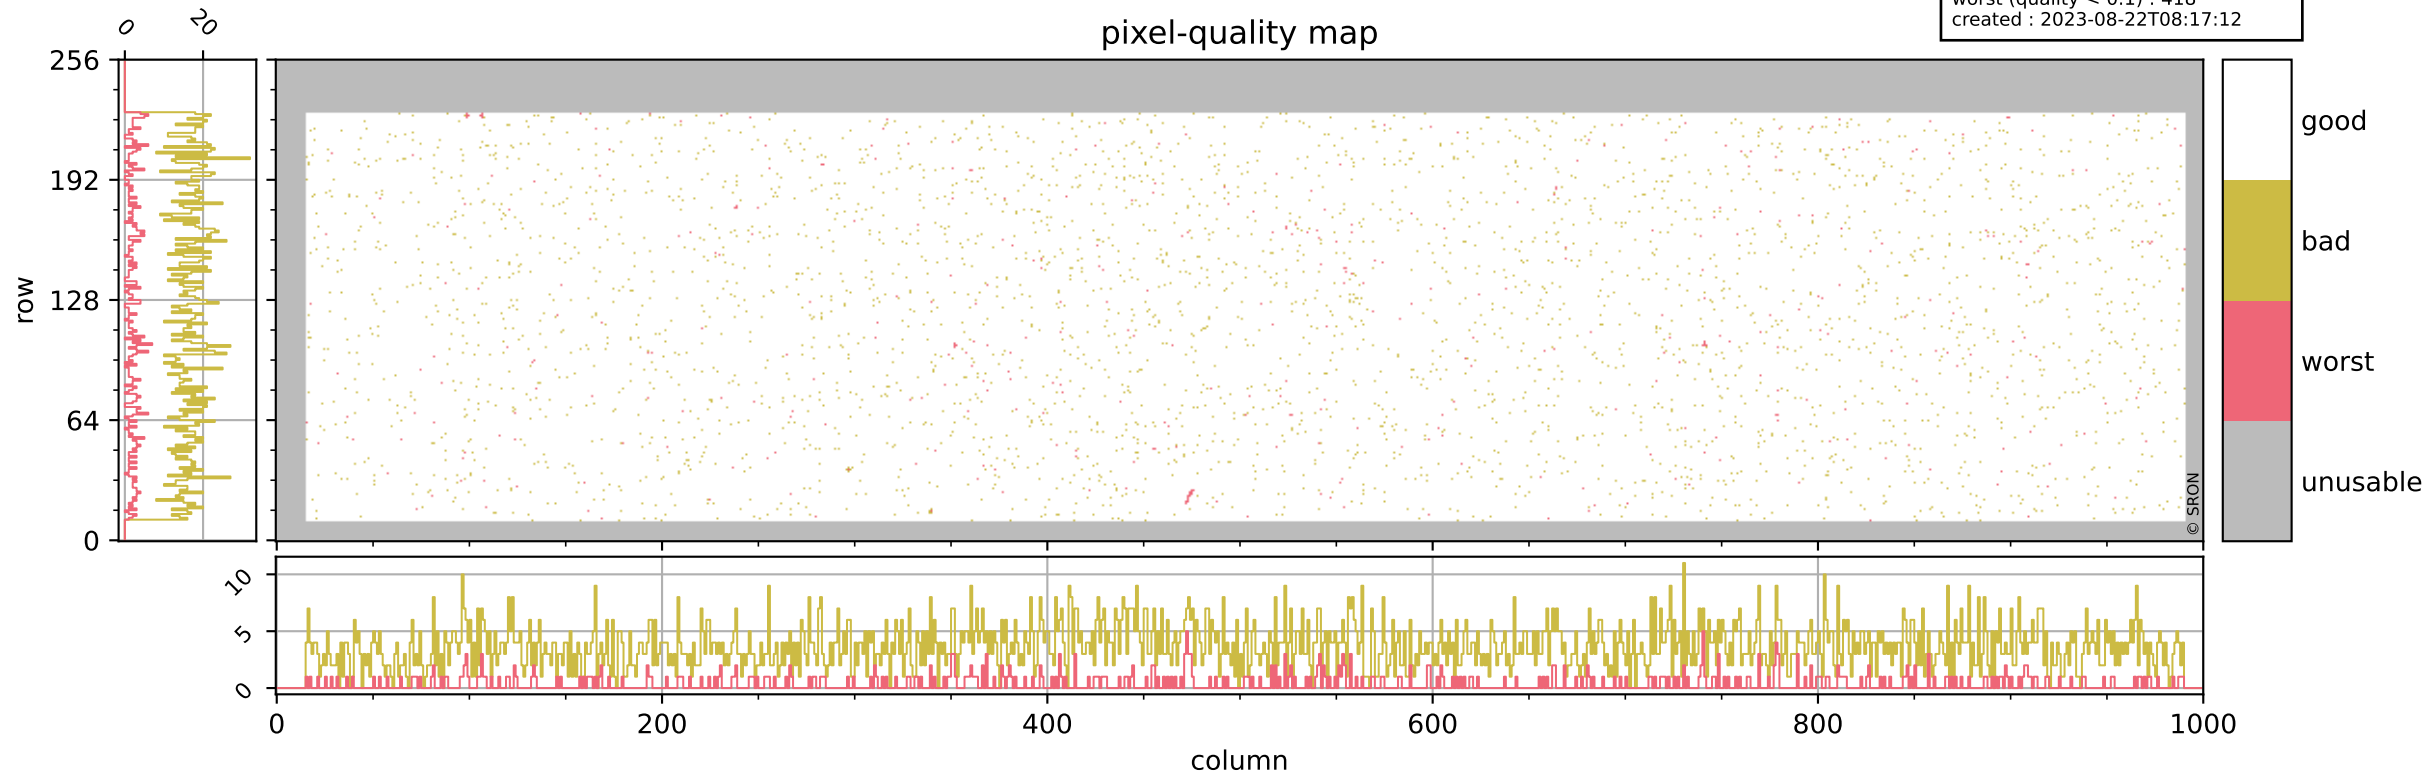

Tropomi SWIR pixel quality (official)

orbits : 19 in [16837, 16882]
coverage : 2021-01-12 / 2021-01-15
bad (quality < 0.8) : 3631
worst (quality < 0.1) : 418
created : 2023-08-22T08:17:12

pixel-quality map

Tropomi SWIR pixel quality (official)

orbits : 19 in [16837, 16882]
coverage : 2021-01-12 / 2021-01-15
bad (quality < 0.8) : 294
worst (quality < 0.1) : 114
created : 2023-08-22T08:17:12

pixel-quality map (dark)

Tropomi SWIR pixel quality (official)

orbits : 19 in [16837, 16882]
coverage : 2021-01-12 / 2021-01-15
bad (quality < 0.8) : 3376
worst (quality < 0.1) : 339
created : 2023-08-22T08:17:12

pixel-quality map (noise average)

Tropomi SWIR pixel quality (official)

orbits : 19 in [16837, 16882]
coverage : 2021-01-12 / 2021-01-15
created : 2023-08-22T08:17:13

Histograms of pixel-quality

Tropomi SWIR pixel quality (official) ground-tracks of Sentinel-5P