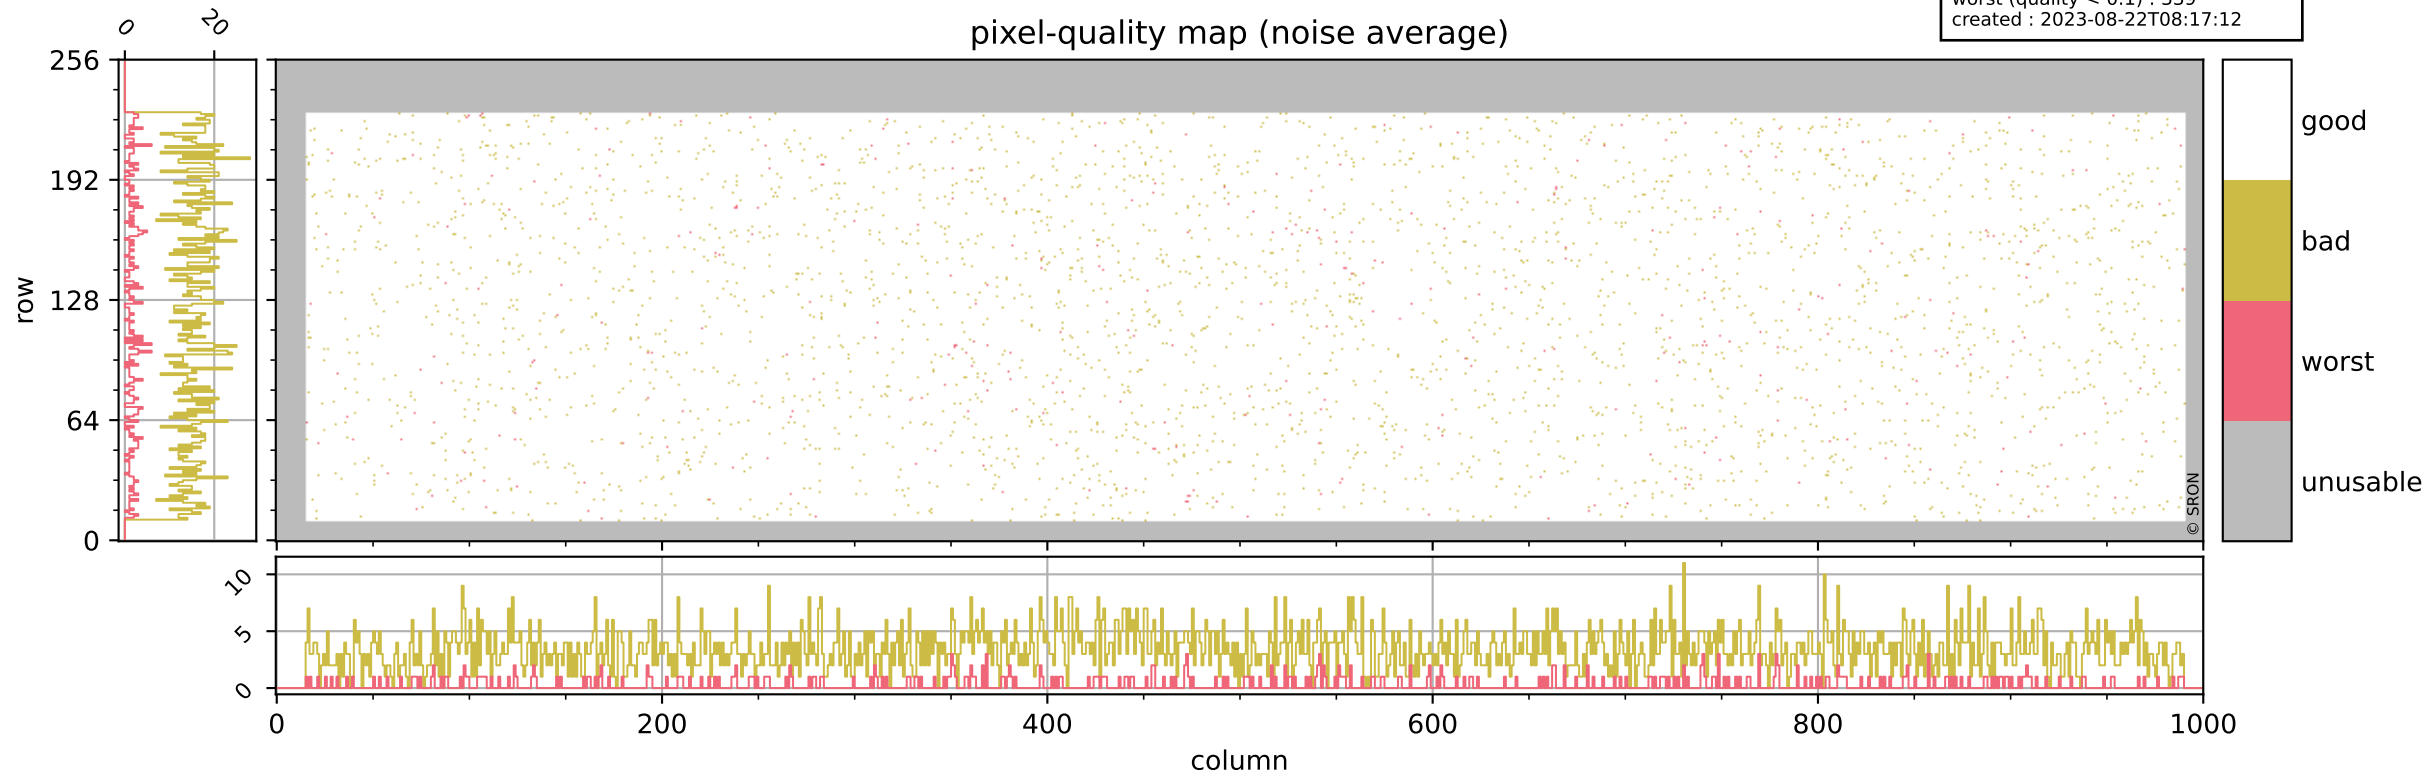

Tropomi SWIR pixel quality (official)

orbits : 19 in [16837, 16882]
coverage : 2021-01-12 / 2021-01-15
bad (quality < 0.8) : 294
worst (quality < 0.1) : 114
created : 2023-08-22T08:17:12

pixel-quality map (dark)

Tropomi SWIR pixel quality (official)

orbits : 19 in [16837, 16882]
coverage : 2021-01-12 / 2021-01-15
bad (quality < 0.8) : 3376
worst (quality < 0.1) : 339
created : 2023-08-22T08:17:12

pixel-quality map (noise average)

Tropomi SWIR pixel quality (official)

orbits : 19 in [16837, 16882]
coverage : 2021-01-12 / 2021-01-15
to good : 356
good to bad : 1530
to worst : 210
created : 2023-08-22T08:17:13

total quality compared with SWIR pixel-quality CKD

Tropomi SWIR pixel quality (official)

orbits : 19 in [16837, 16882]
coverage : 2021-01-12 / 2021-01-15
created : 2023-08-22T08:17:13

Histograms of pixel-quality

Tropomi SWIR pixel quality (official) ground-tracks of Sentinel-5P