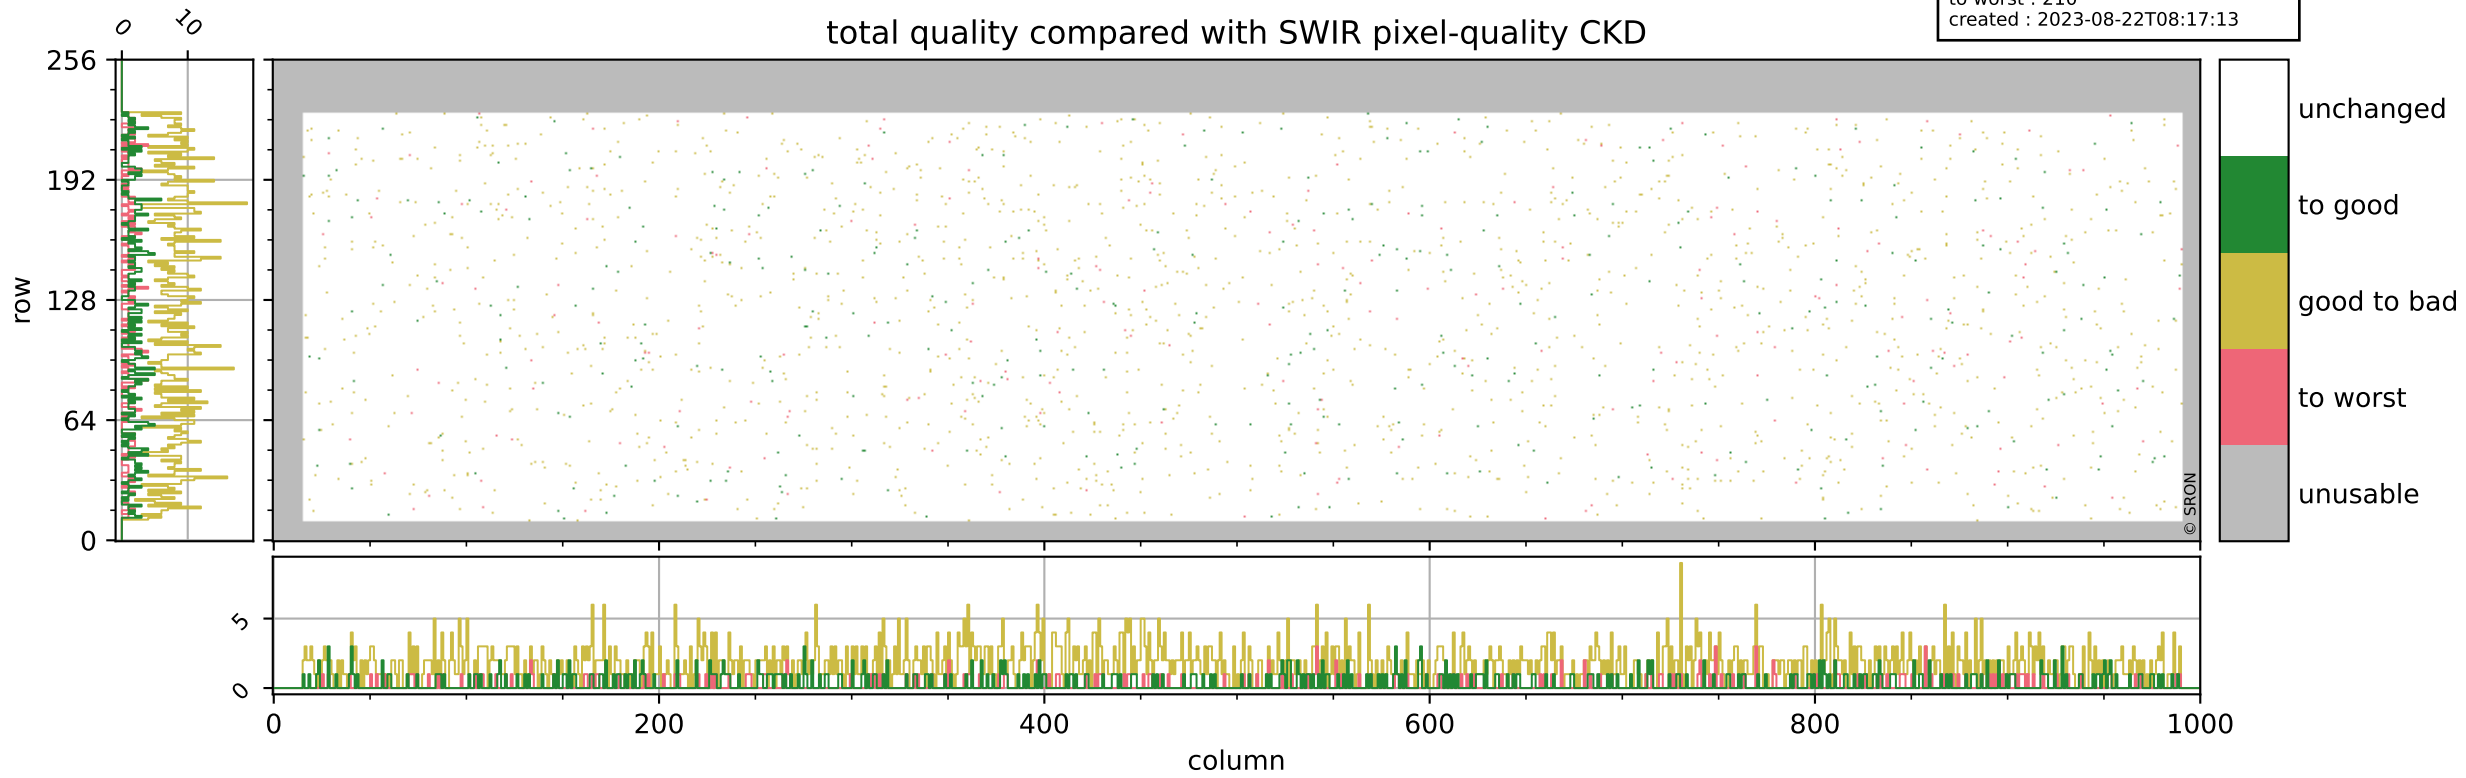

Tropomi SWIR pixel quality (official)

orbits : 19 in [16837, 16882]
coverage : 2021-01-12 / 2021-01-15
bad (quality < 0.8) : 294
worst (quality < 0.1) : 114
created : 2023-08-22T08:17:12

pixel-quality map (dark)

Tropomi SWIR pixel quality (official)

orbits : 19 in [16837, 16882]
coverage : 2021-01-12 / 2021-01-15
bad (quality < 0.8) : 3376
worst (quality < 0.1) : 339
created : 2023-08-22T08:17:12

pixel-quality map (noise average)

Tropomi SWIR pixel quality (official)

orbits : 19 in [16837, 16882]
coverage : 2021-01-12 / 2021-01-15
to good : 356
good to bad : 1530
to worst : 210
created : 2023-08-22T08:17:13

total quality compared with SWIR pixel-quality CKD

Tropomi SWIR pixel quality (official)

orbits : 19 in [16837, 16882]
coverage : 2021-01-12 / 2021-01-15
created : 2023-08-22T08:17:13

Histograms of pixel-quality

Tropomi SWIR pixel quality (official) ground-tracks of Sentinel-5P