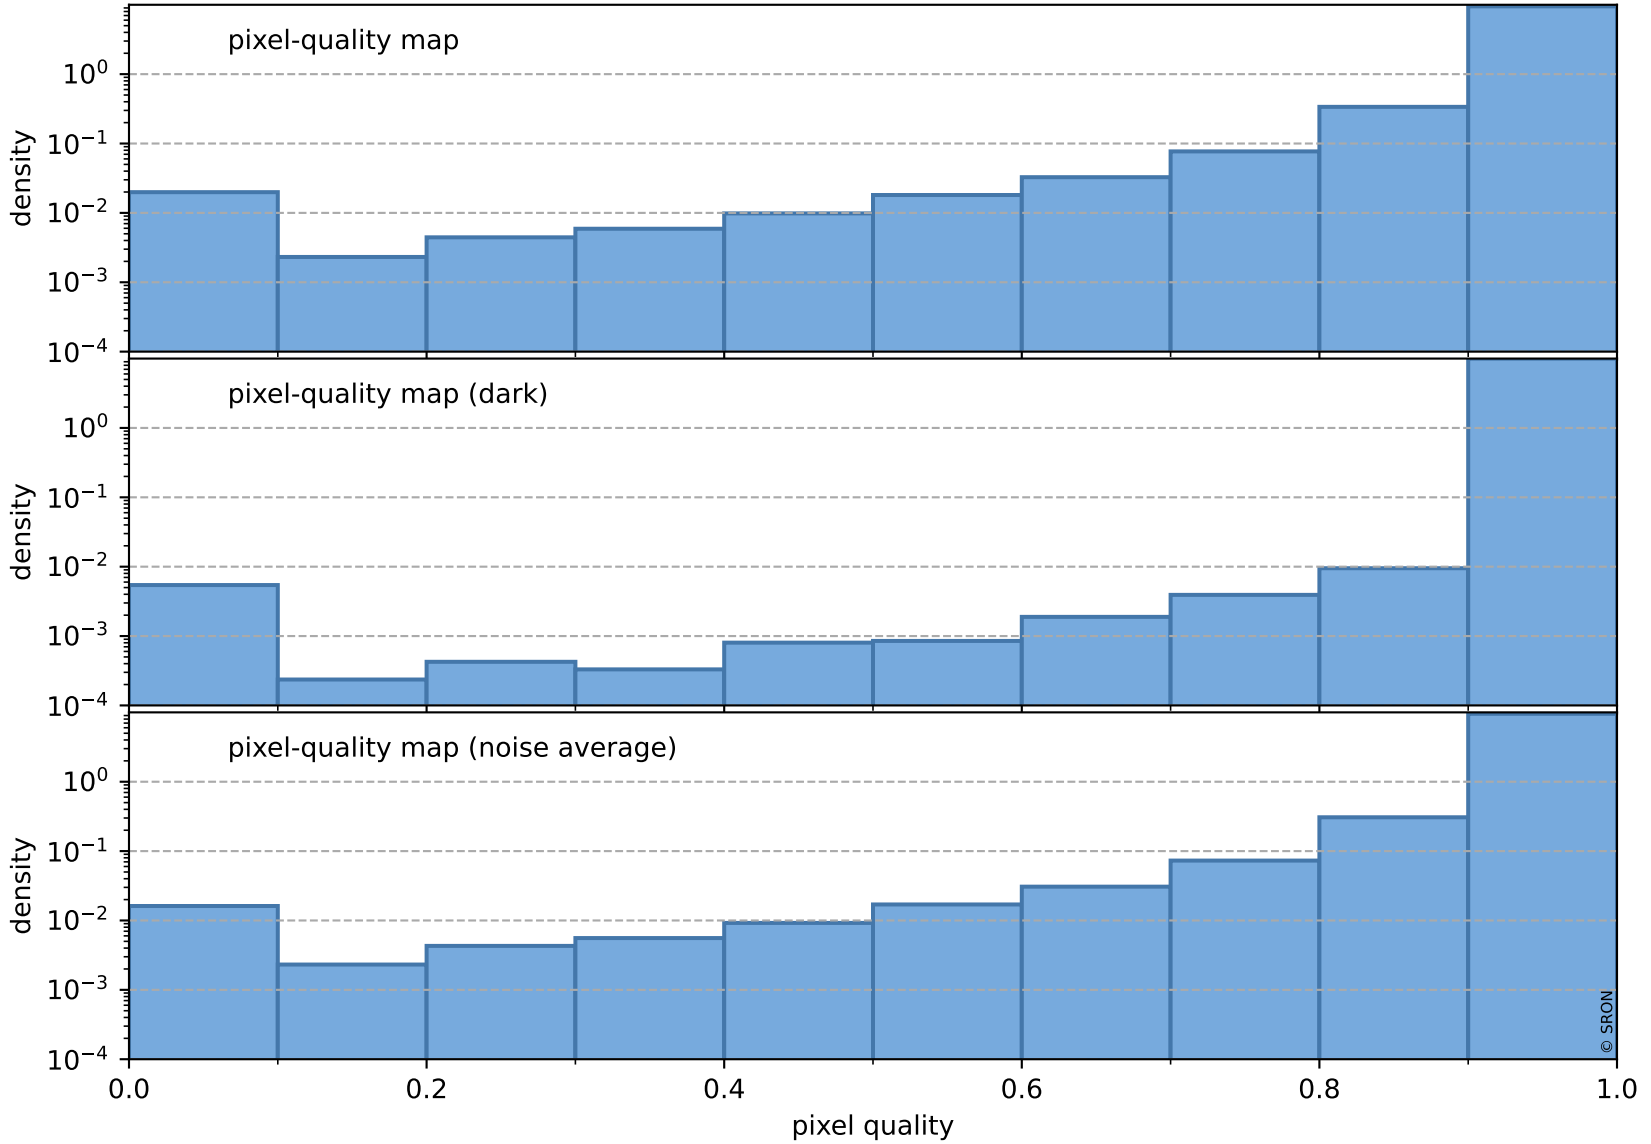

Tropomi SWIR pixel quality (official)

orbits : 19 in [16852, 16897]
coverage : 2021-01-13 / 2021-01-16
to good : 348
good to bad : 1489
to worst : 213
created : 2023-08-22T08:17:15

total quality compared with SWIR pixel-quality CKD

Tropomi SWIR pixel quality (official)

orbits : 19 in [16852, 16897]
coverage : 2021-01-13 / 2021-01-16
created : 2023-08-22T08:17:15

Histograms of pixel-quality

Tropomi SWIR pixel quality (official) ground-tracks of Sentinel-5P