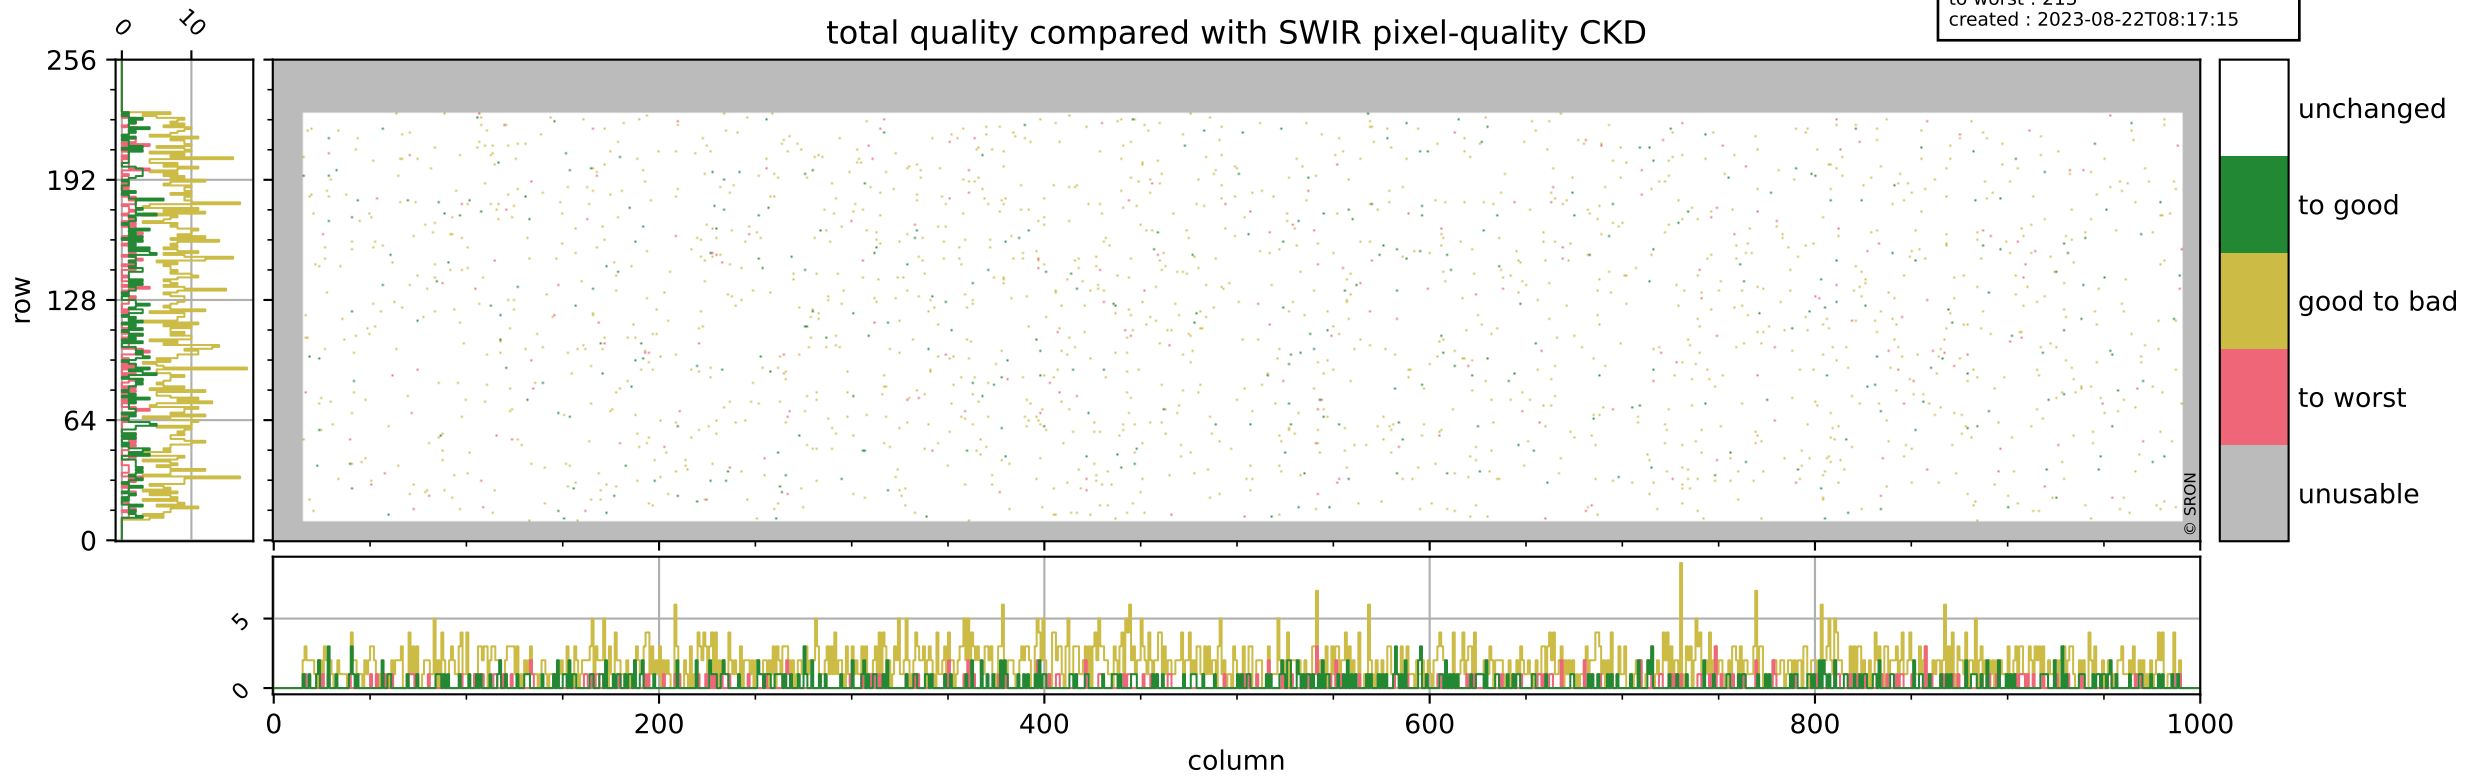

Tropomi SWIR pixel quality (official)

orbits : 19 in [16852, 16897]
coverage : 2021-01-13 / 2021-01-16
bad (quality < 0.8) : 294
worst (quality < 0.1) : 115
created : 2023-08-22T08:17:14

pixel-quality map (dark)

Tropomi SWIR pixel quality (official)

orbits : 19 in [16852, 16897]
coverage : 2021-01-13 / 2021-01-16
bad (quality < 0.8) : 3350
worst (quality < 0.1) : 342
created : 2023-08-22T08:17:15

pixel-quality map (noise average)

Tropomi SWIR pixel quality (official)

orbits : 19 in [16852, 16897]
coverage : 2021-01-13 / 2021-01-16
to good : 348
good to bad : 1489
to worst : 213
created : 2023-08-22T08:17:15

total quality compared with SWIR pixel-quality CKD

Tropomi SWIR pixel quality (official)

orbits : 19 in [16852, 16897]
coverage : 2021-01-13 / 2021-01-16
created : 2023-08-22T08:17:15

Histograms of pixel-quality

Tropomi SWIR pixel quality (official) ground-tracks of Sentinel-5P