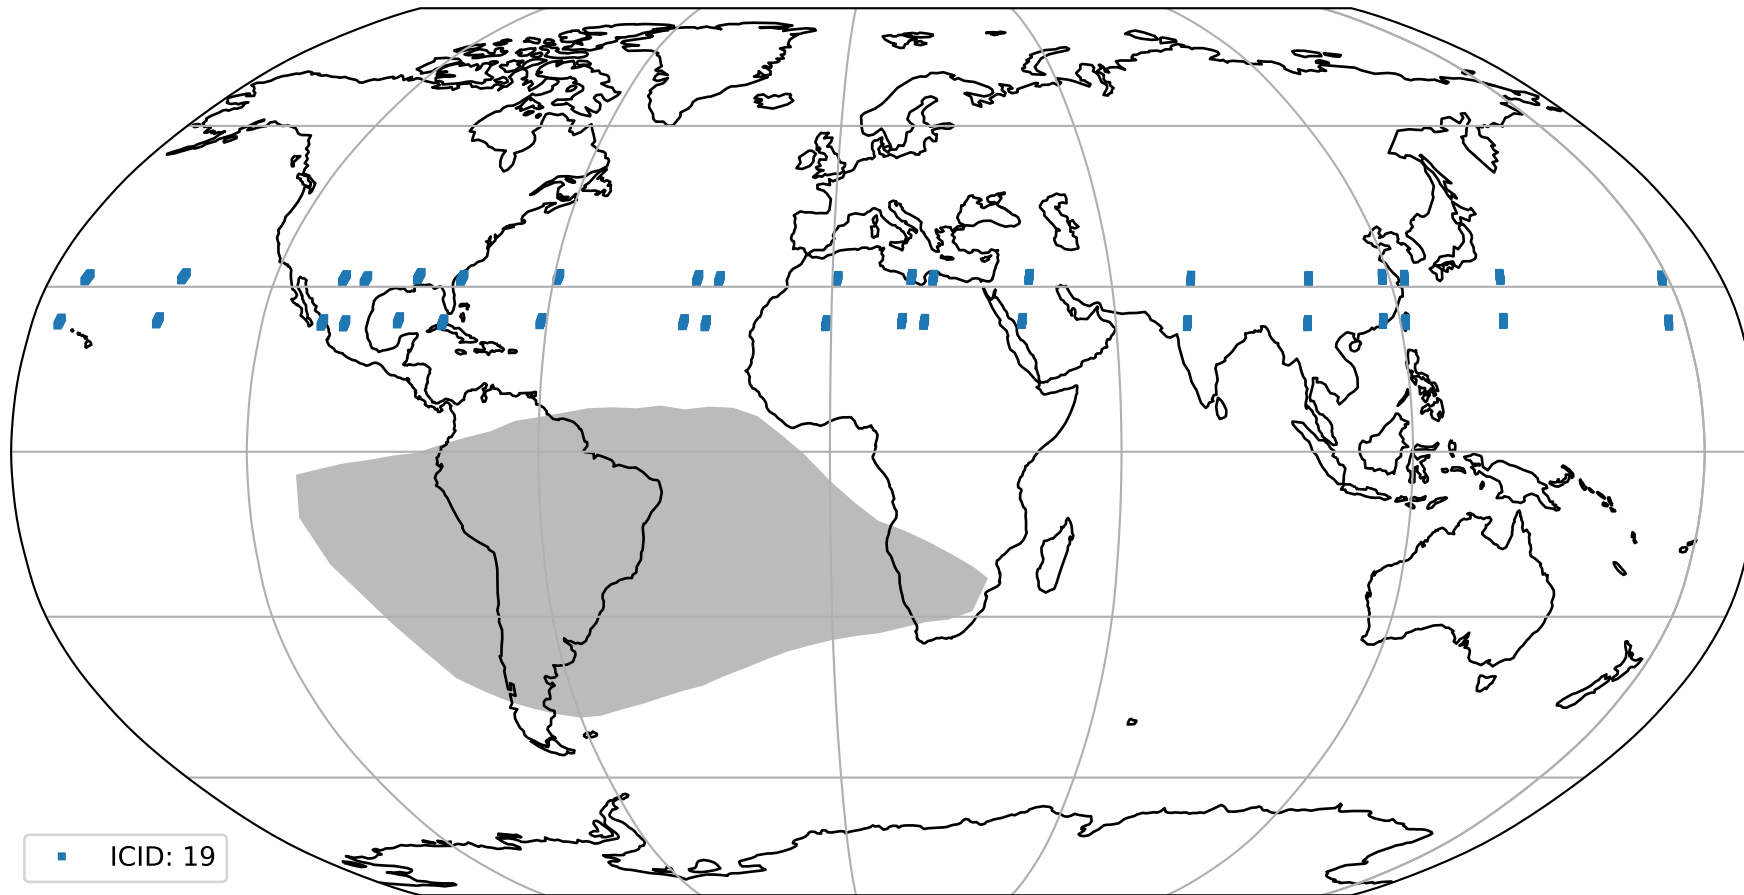

Tropomi SWIR pixel quality (official)

orbits : 19 in [16852, 16897]
coverage : 2021-01-13 / 2021-01-16
to good : 348
good to bad : 1489
to worst : 213
created : 2023-08-22T08:17:15

total quality compared with SWIR pixel-quality CKD

Tropomi SWIR pixel quality (official)

orbits : 19 in [16852, 16897]
coverage : 2021-01-13 / 2021-01-16
created : 2023-08-22T08:17:15

Histograms of pixel-quality

Tropomi SWIR pixel quality (official) ground-tracks of Sentinel-5P

orbits : 19 in [16852, 16897]
coverage : 2021-01-13 / 2021-01-16
created : 2023-08-22T08:17:16

■ ICID: 19

Tropomi SWIR pixel quality (official)

orbits : [2827, 16897]
coverage : 2018-04-30 / 2021-01-16
created : 2023-08-22T08:17:16