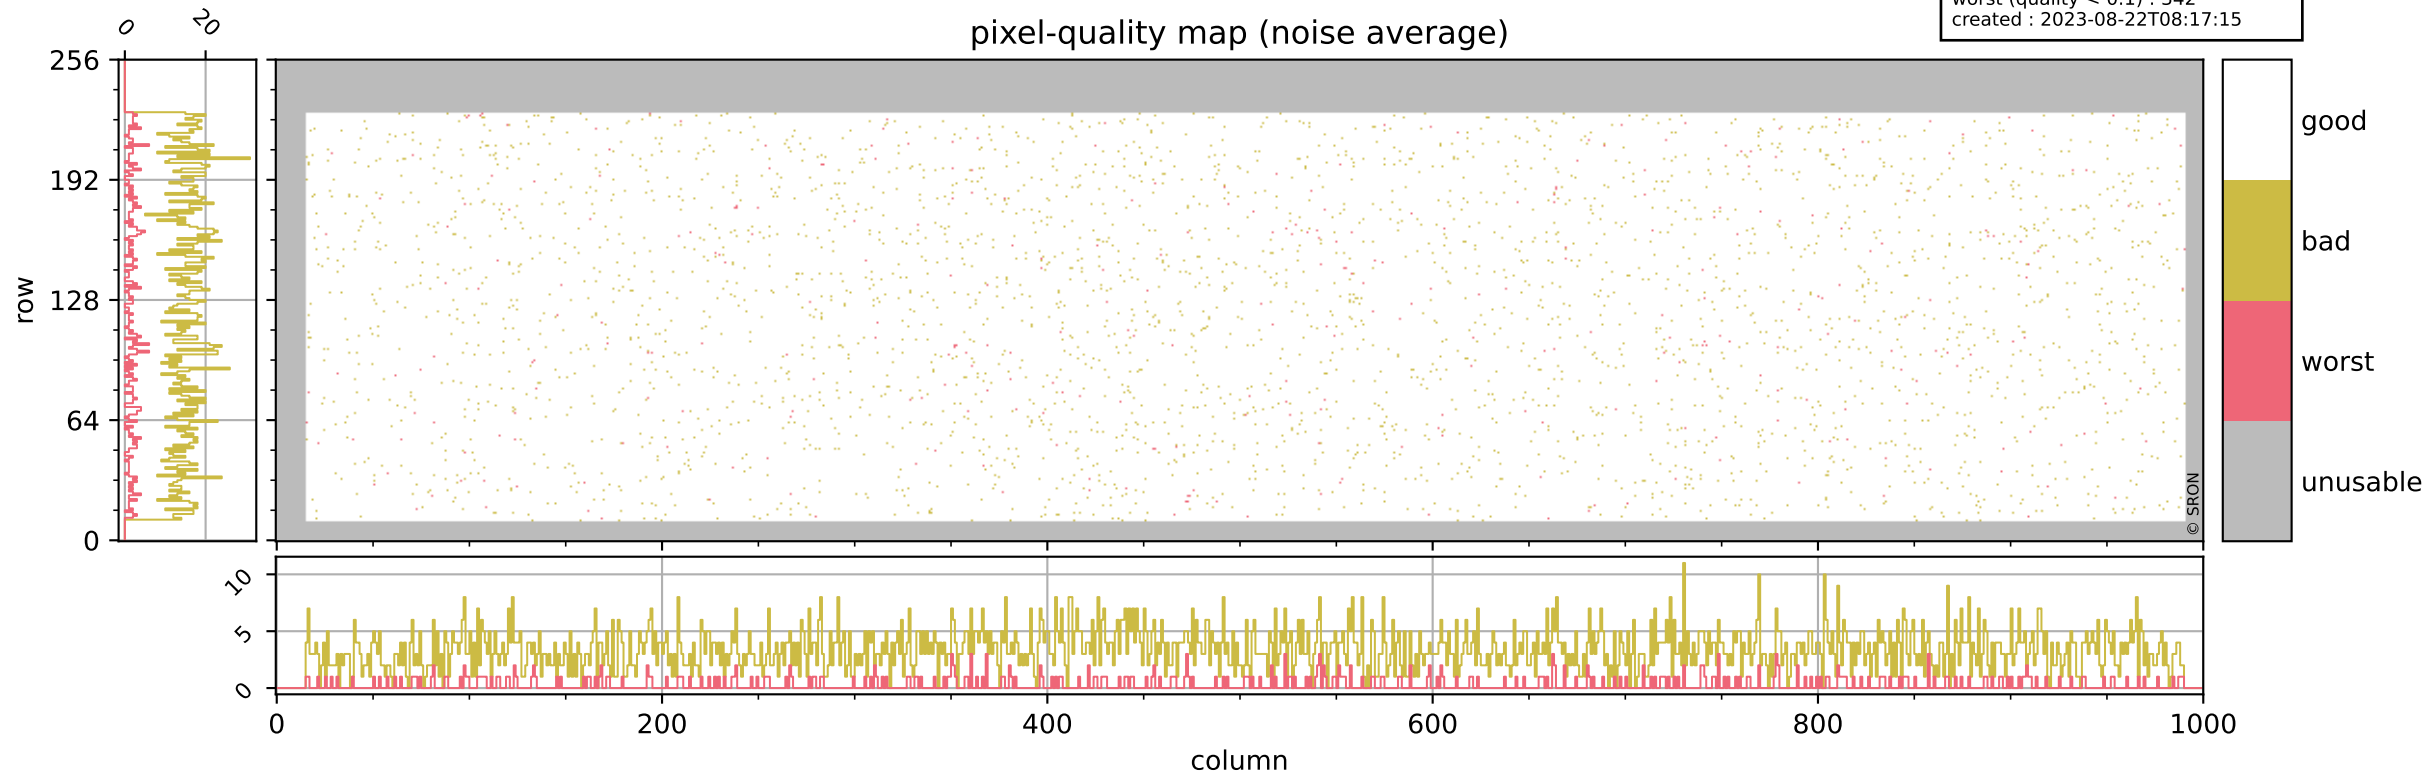

Tropomi SWIR pixel quality (official)

orbits : 19 in [16852, 16897]
coverage : 2021-01-13 / 2021-01-16
bad (quality < 0.8) : 294
worst (quality < 0.1) : 115
created : 2023-08-22T08:17:14

pixel-quality map (dark)

Tropomi SWIR pixel quality (official)

orbits : 19 in [16852, 16897]
coverage : 2021-01-13 / 2021-01-16
bad (quality < 0.8) : 3350
worst (quality < 0.1) : 342
created : 2023-08-22T08:17:15

pixel-quality map (noise average)

Tropomi SWIR pixel quality (official)

orbits : 19 in [16852, 16897]
coverage : 2021-01-13 / 2021-01-16
to good : 348
good to bad : 1489
to worst : 213
created : 2023-08-22T08:17:15

total quality compared with SWIR pixel-quality CKD

Tropomi SWIR pixel quality (official)

orbits : 19 in [16852, 16897]
coverage : 2021-01-13 / 2021-01-16
created : 2023-08-22T08:17:15

Histograms of pixel-quality

Tropomi SWIR pixel quality (official) ground-tracks of Sentinel-5P