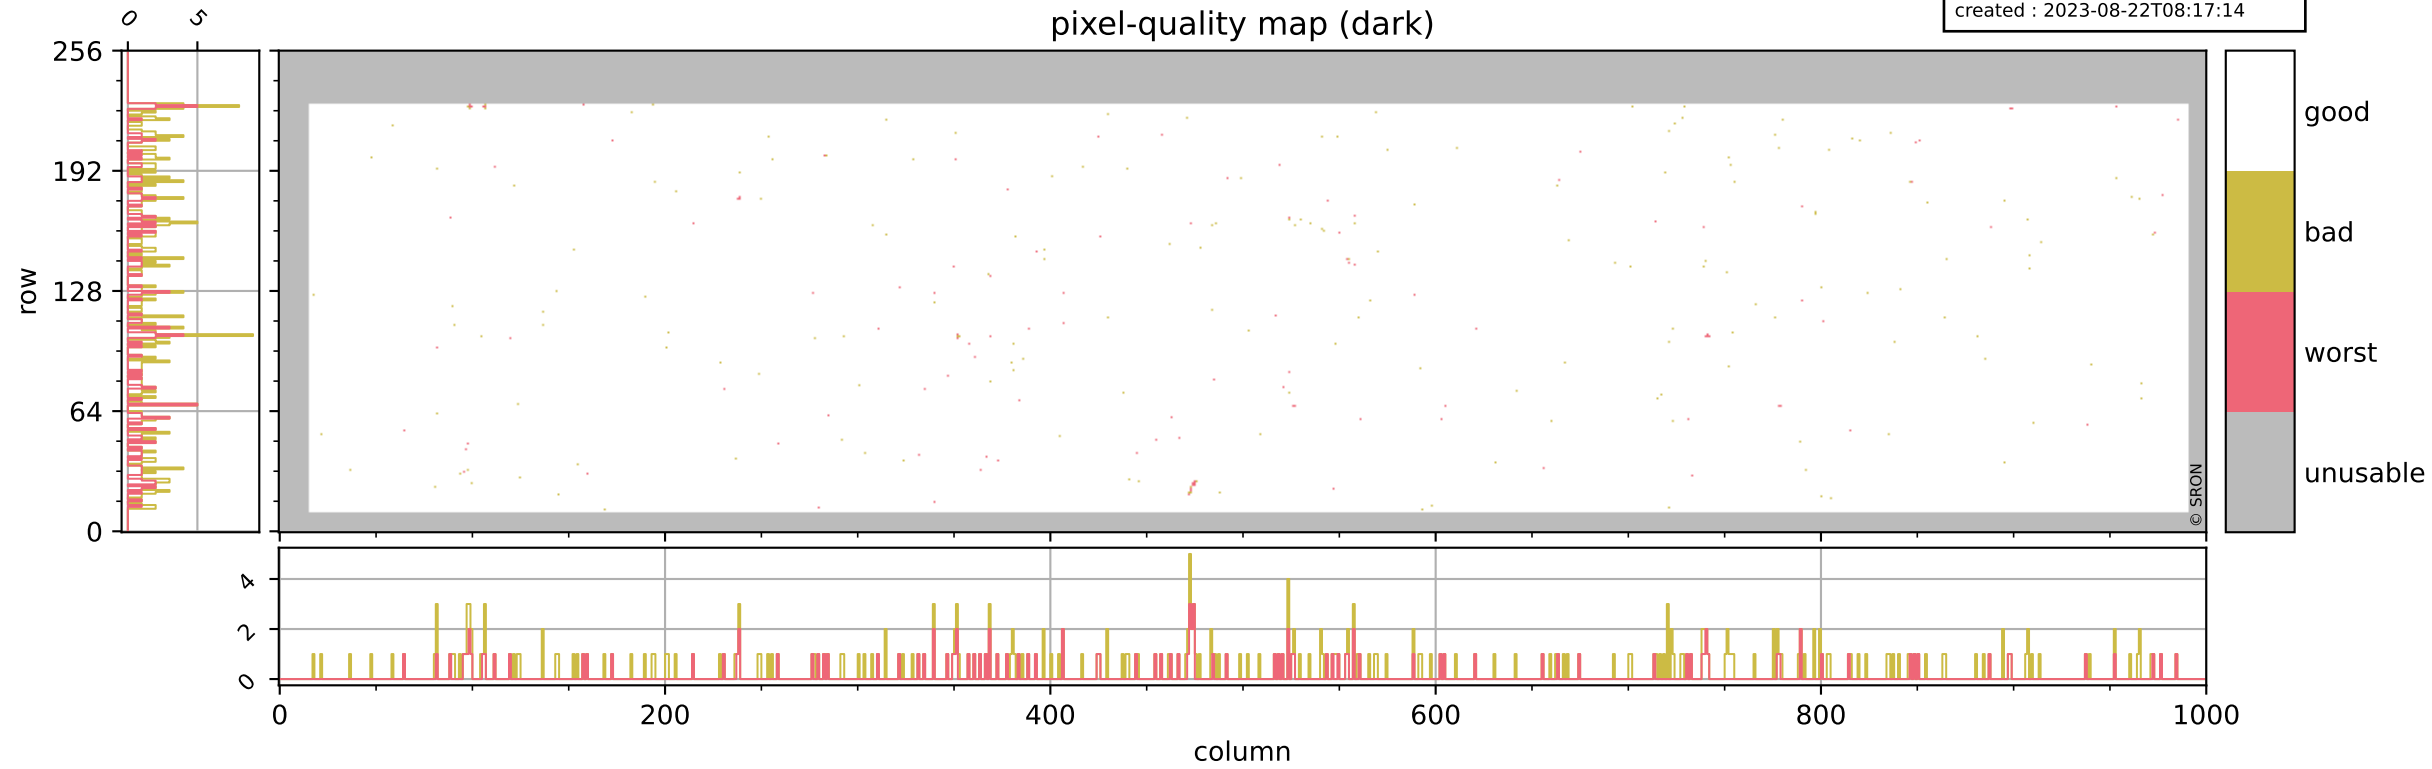

Tropomi SWIR pixel quality (official)

orbits : 19 in [16852, 16897]
coverage : 2021-01-13 / 2021-01-16
bad (quality < 0.8) : 3601
worst (quality < 0.1) : 421
created : 2023-08-22T08:17:14

pixel-quality map

Tropomi SWIR pixel quality (official)

orbits : 19 in [16852, 16897]
coverage : 2021-01-13 / 2021-01-16
bad (quality < 0.8) : 294
worst (quality < 0.1) : 115
created : 2023-08-22T08:17:14

pixel-quality map (dark)

Tropomi SWIR pixel quality (official)

orbits : 19 in [16852, 16897]
coverage : 2021-01-13 / 2021-01-16
bad (quality < 0.8) : 3350
worst (quality < 0.1) : 342
created : 2023-08-22T08:17:15

pixel-quality map (noise average)

Tropomi SWIR pixel quality (official)

orbits : 19 in [16852, 16897]
coverage : 2021-01-13 / 2021-01-16
created : 2023-08-22T08:17:15

Histograms of pixel-quality

Tropomi SWIR pixel quality (official) ground-tracks of Sentinel-5P