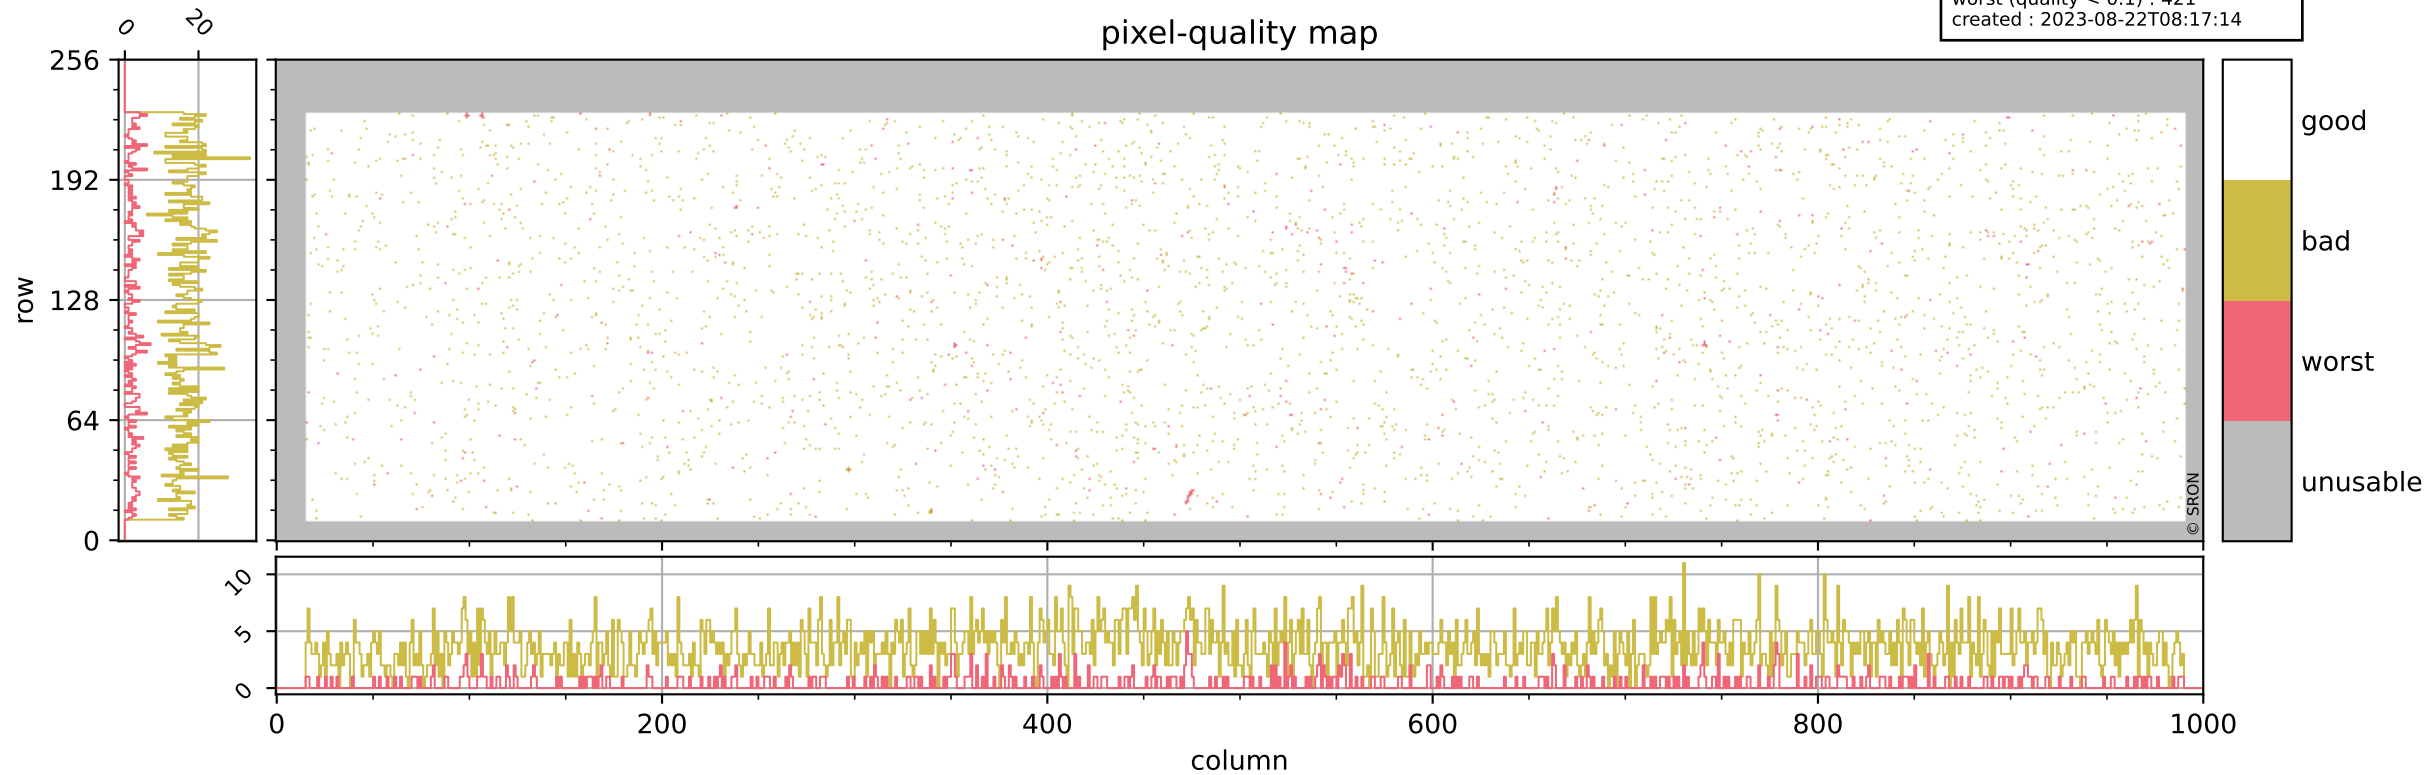

Tropomi SWIR pixel quality (official)

orbits : 19 in [16852, 16897]
coverage : 2021-01-13 / 2021-01-16
bad (quality < 0.8) : 3601
worst (quality < 0.1) : 421
created : 2023-08-22T08:17:14

pixel-quality map

Tropomi SWIR pixel quality (official)

orbits : 19 in [16852, 16897]
coverage : 2021-01-13 / 2021-01-16
bad (quality < 0.8) : 294
worst (quality < 0.1) : 115
created : 2023-08-22T08:17:14

pixel-quality map (dark)

Tropomi SWIR pixel quality (official)

orbits : 19 in [16852, 16897]
coverage : 2021-01-13 / 2021-01-16
bad (quality < 0.8) : 3350
worst (quality < 0.1) : 342
created : 2023-08-22T08:17:15

pixel-quality map (noise average)

Tropomi SWIR pixel quality (official)

orbits : 19 in [16852, 16897]
coverage : 2021-01-13 / 2021-01-16
created : 2023-08-22T08:17:15

Histograms of pixel-quality

Tropomi SWIR pixel quality (official) ground-tracks of Sentinel-5P