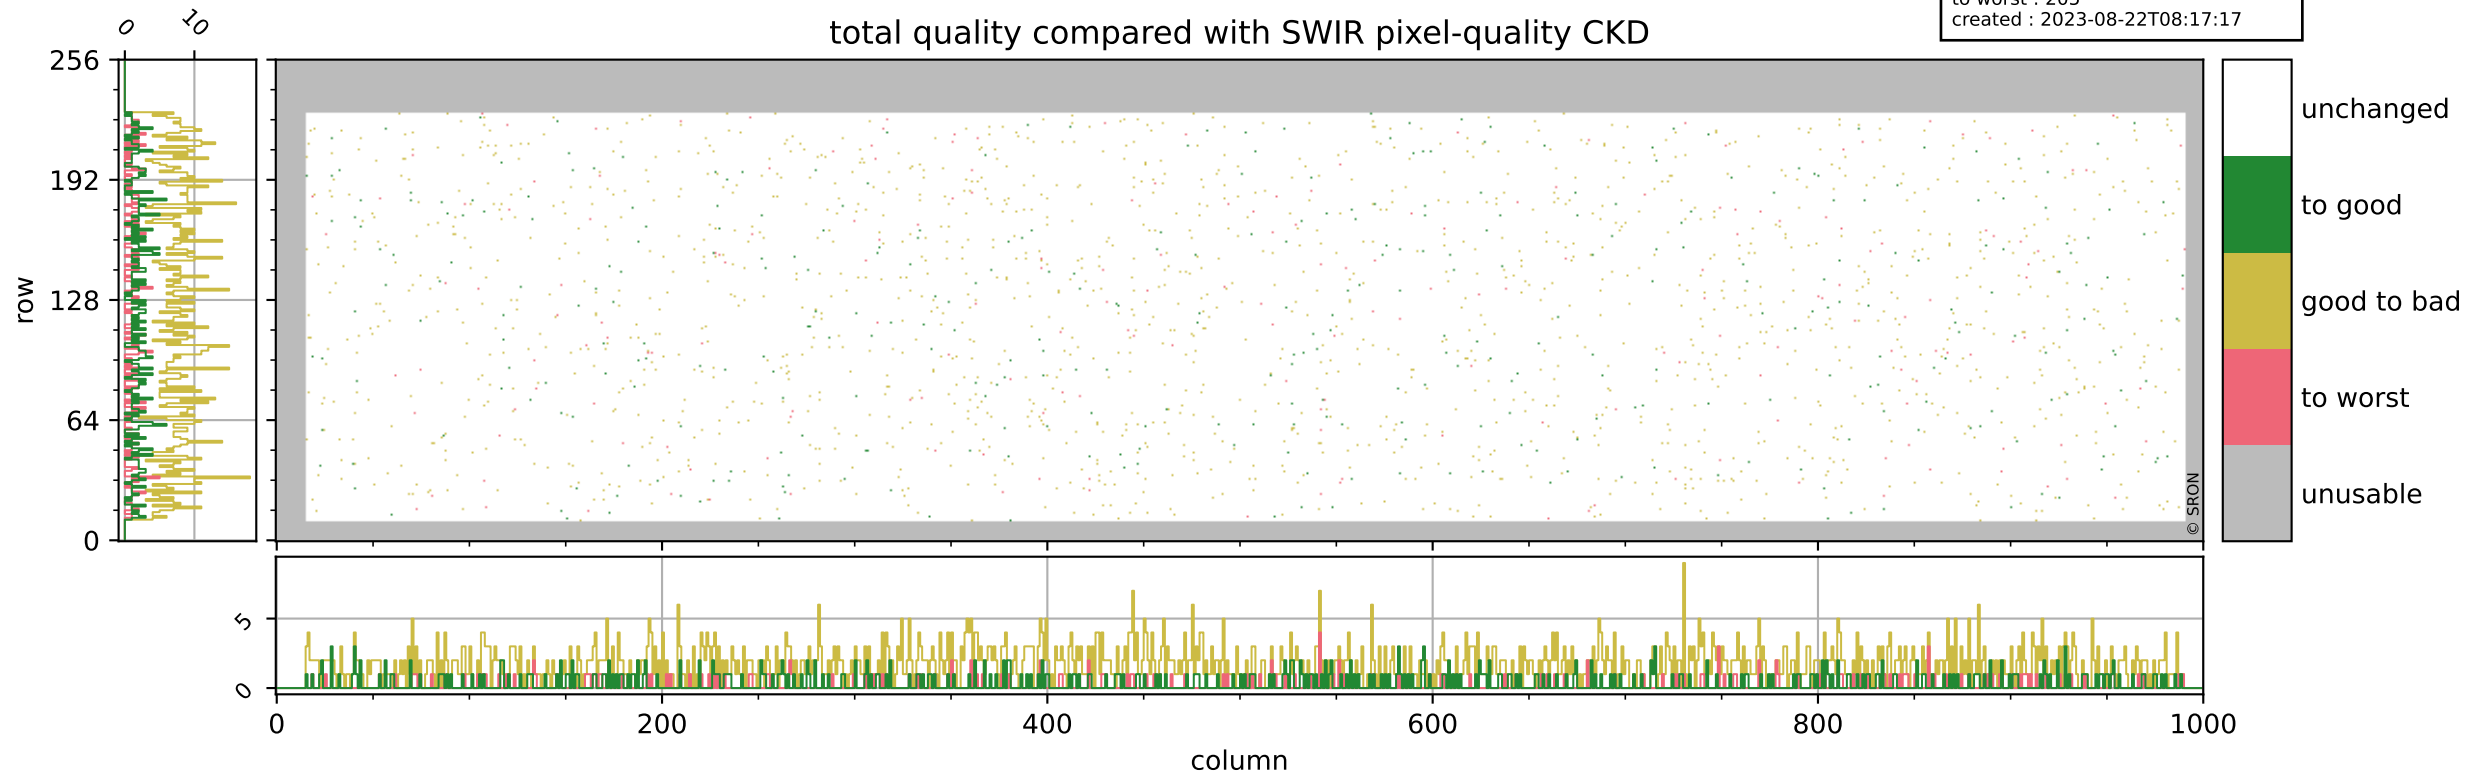

Tropomi SWIR pixel quality (official)

orbits : 18 in [16867, 16912]
coverage : 2021-01-14 / 2021-01-17
bad (quality < 0.8) : 291
worst (quality < 0.1) : 115
created : 2023-08-22T08:17:17

pixel-quality map (dark)

Tropomi SWIR pixel quality (official)

orbits : 18 in [16867, 16912]
coverage : 2021-01-14 / 2021-01-17
bad (quality < 0.8) : 3311
worst (quality < 0.1) : 334
created : 2023-08-22T08:17:17

pixel-quality map (noise average)

Tropomi SWIR pixel quality (official)

orbits : 18 in [16867, 16912]
coverage : 2021-01-14 / 2021-01-17
to good : 364
good to bad : 1477
to worst : 205
created : 2023-08-22T08:17:17

total quality compared with SWIR pixel-quality CKD

Tropomi SWIR pixel quality (official)

orbits : 18 in [16867, 16912]
coverage : 2021-01-14 / 2021-01-17
created : 2023-08-22T08:17:17

Histograms of pixel-quality

Tropomi SWIR pixel quality (official) ground-tracks of Sentinel-5P