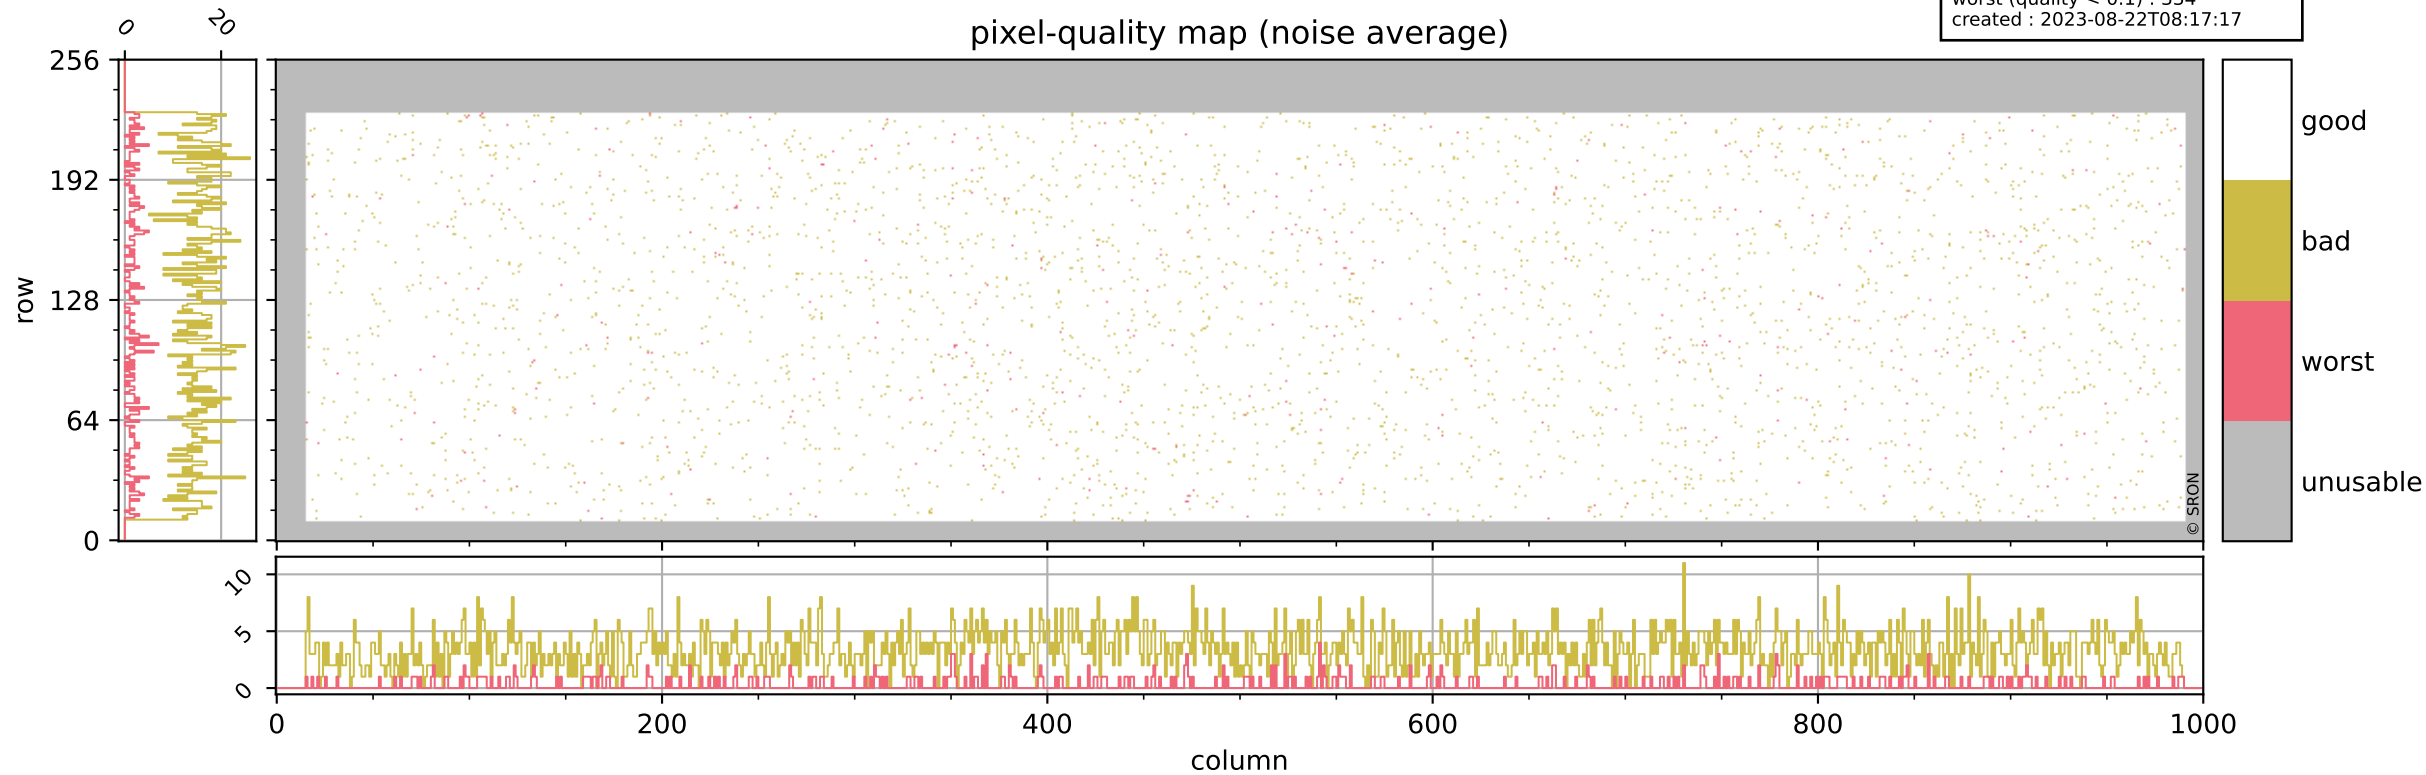

Tropomi SWIR pixel quality (official)

orbits : 18 in [16867, 16912]
coverage : 2021-01-14 / 2021-01-17
bad (quality < 0.8) : 291
worst (quality < 0.1) : 115
created : 2023-08-22T08:17:17

pixel-quality map (dark)

Tropomi SWIR pixel quality (official)

orbits : 18 in [16867, 16912]
coverage : 2021-01-14 / 2021-01-17
bad (quality < 0.8) : 3311
worst (quality < 0.1) : 334
created : 2023-08-22T08:17:17

pixel-quality map (noise average)

Tropomi SWIR pixel quality (official)

orbits : 18 in [16867, 16912]
coverage : 2021-01-14 / 2021-01-17
to good : 364
good to bad : 1477
to worst : 205
created : 2023-08-22T08:17:17

total quality compared with SWIR pixel-quality CKD

Tropomi SWIR pixel quality (official)

orbits : 18 in [16867, 16912]
coverage : 2021-01-14 / 2021-01-17
created : 2023-08-22T08:17:17

Histograms of pixel-quality

Tropomi SWIR pixel quality (official) ground-tracks of Sentinel-5P