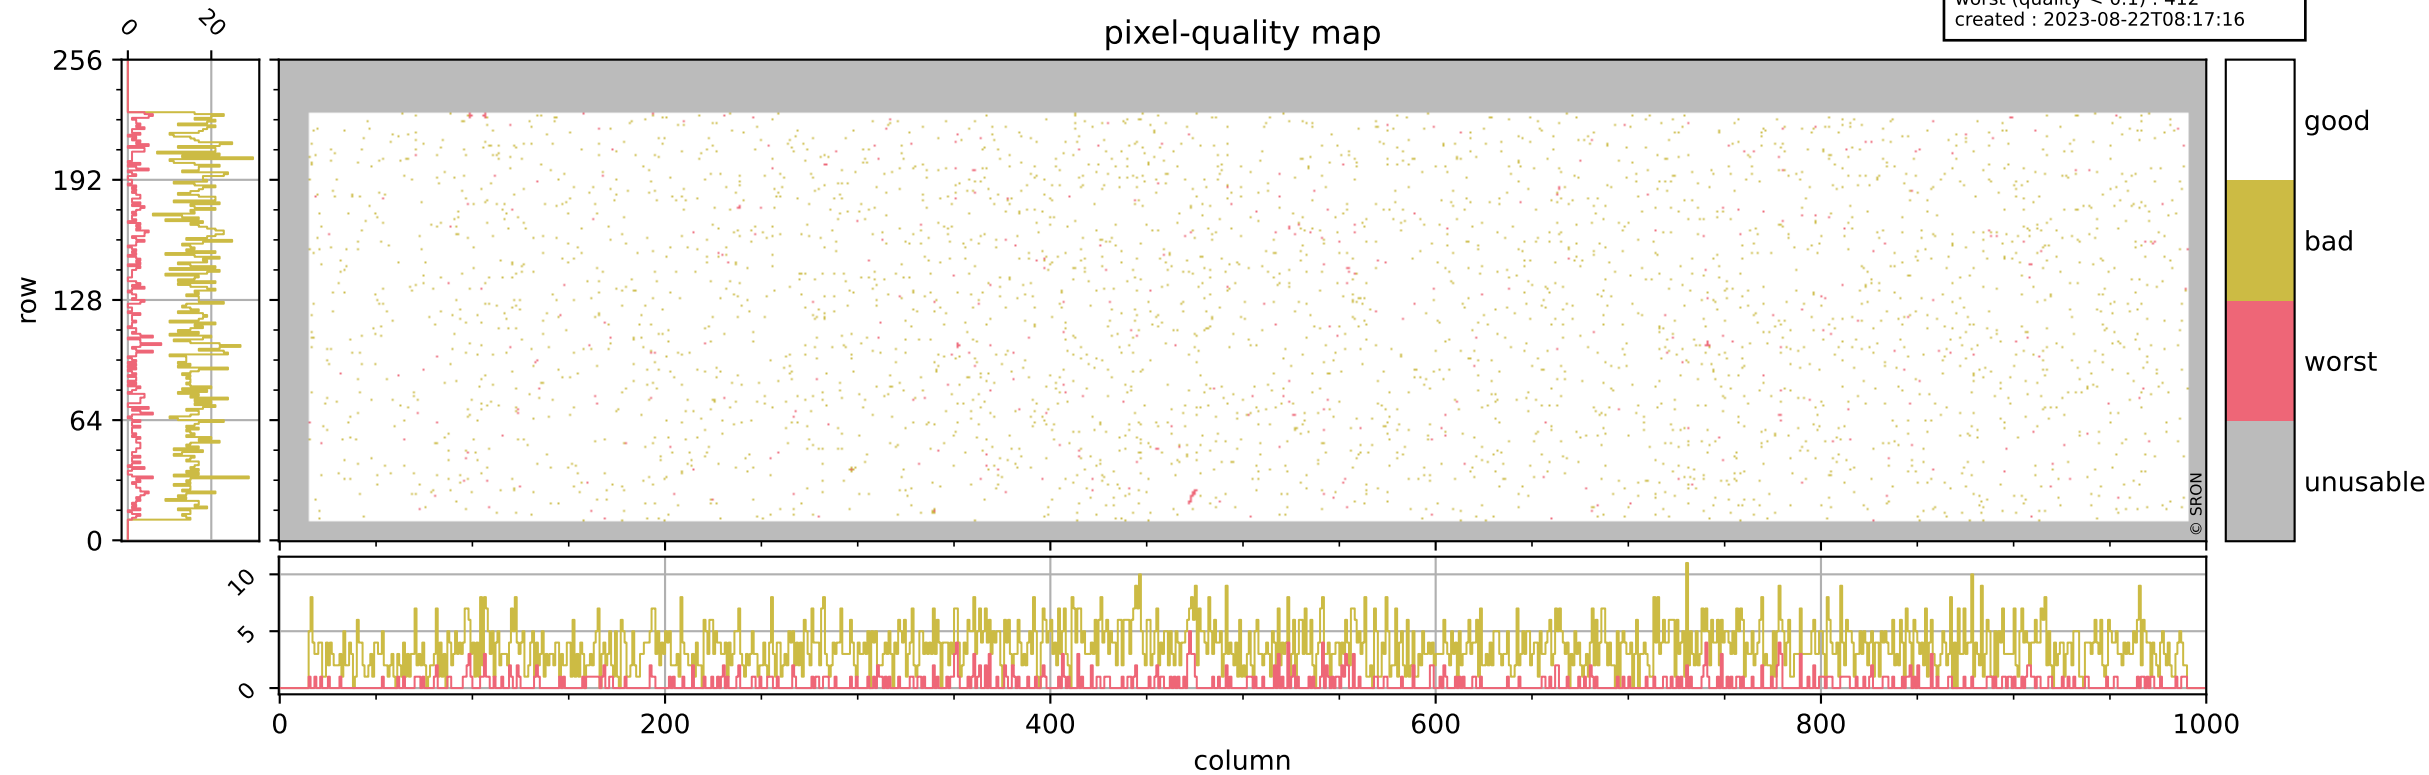

Tropomi SWIR pixel quality (official)

orbits : 18 in [16867, 16912]
coverage : 2021-01-14 / 2021-01-17
bad (quality < 0.8) : 3568
worst (quality < 0.1) : 412
created : 2023-08-22T08:17:16

pixel-quality map

Tropomi SWIR pixel quality (official)

orbits : 18 in [16867, 16912]
coverage : 2021-01-14 / 2021-01-17
bad (quality < 0.8) : 291
worst (quality < 0.1) : 115
created : 2023-08-22T08:17:17

pixel-quality map (dark)

Tropomi SWIR pixel quality (official)

orbits : 18 in [16867, 16912]
coverage : 2021-01-14 / 2021-01-17
bad (quality < 0.8) : 3311
worst (quality < 0.1) : 334
created : 2023-08-22T08:17:17

pixel-quality map (noise average)

Tropomi SWIR pixel quality (official)

orbits : 18 in [16867, 16912]
coverage : 2021-01-14 / 2021-01-17
created : 2023-08-22T08:17:17

Histograms of pixel-quality

Tropomi SWIR pixel quality (official) ground-tracks of Sentinel-5P