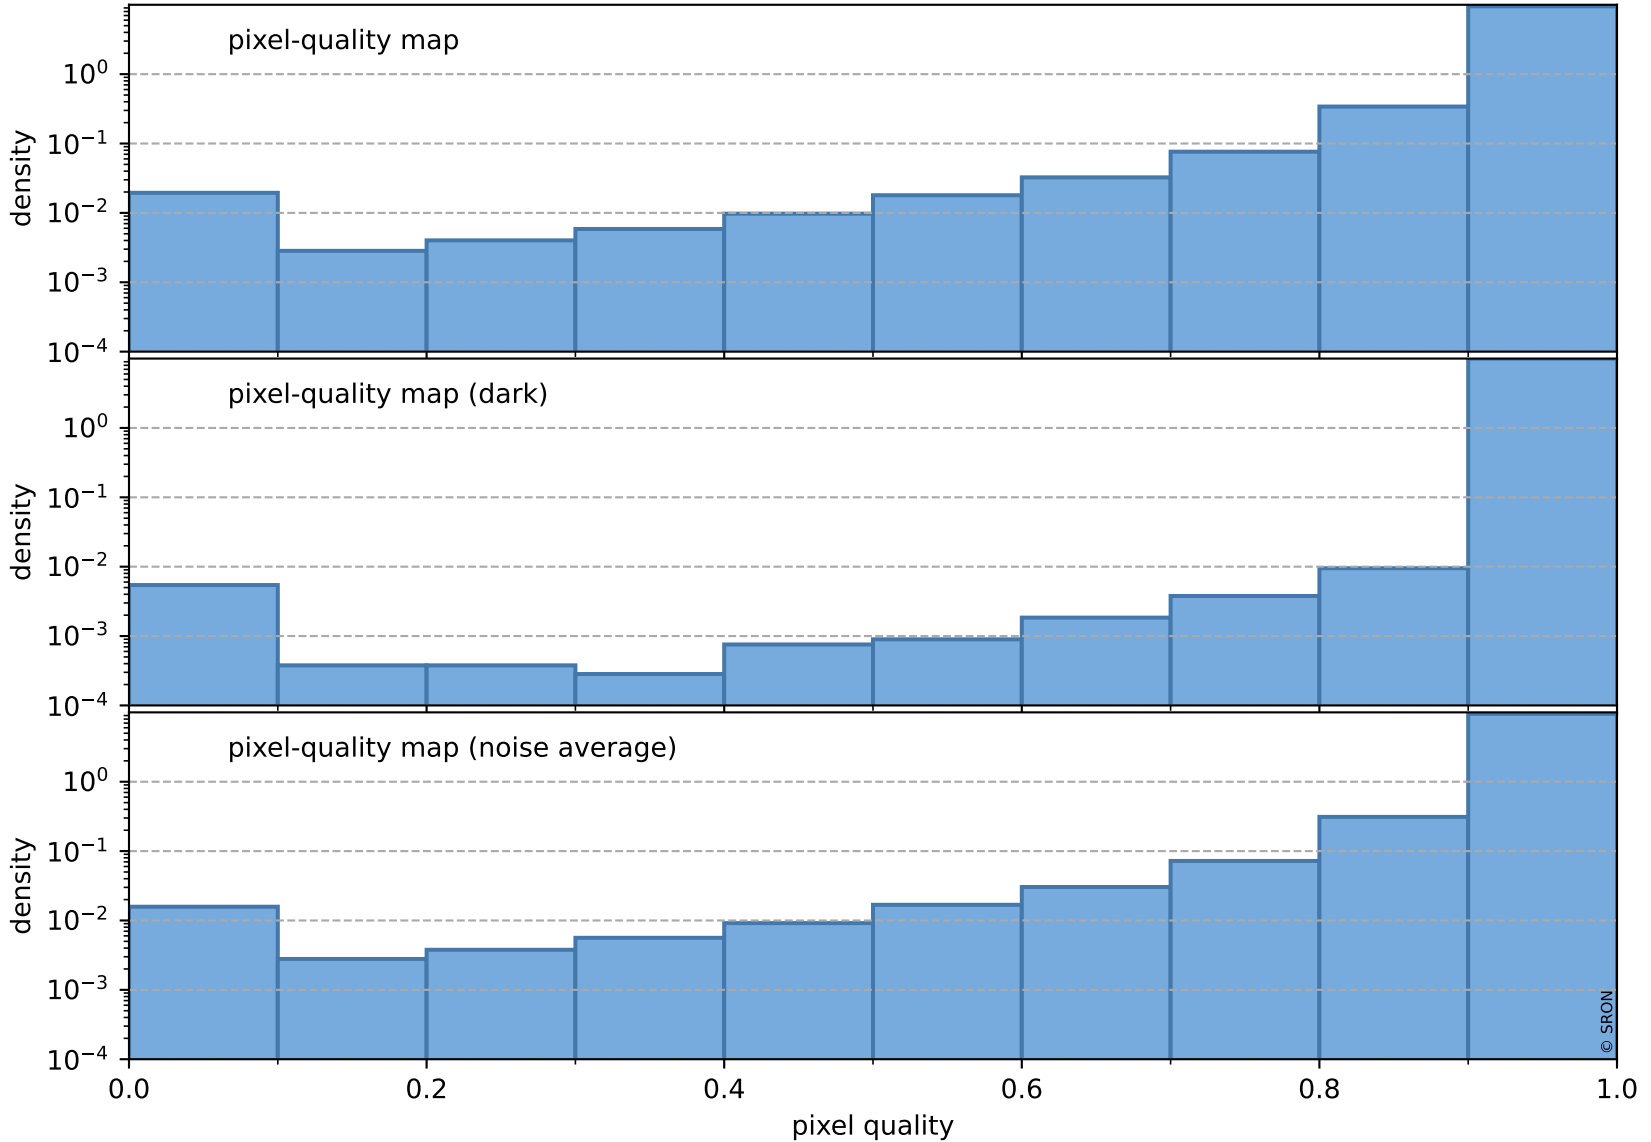

Tropomi SWIR pixel quality (official)

orbits : 18 in [16867, 16912]
coverage : 2021-01-14 / 2021-01-17
to good : 364
good to bad : 1477
to worst : 205
created : 2023-08-22T08:17:17

total quality compared with SWIR pixel-quality CKD

Tropomi SWIR pixel quality (official)

orbits : 18 in [16867, 16912]
coverage : 2021-01-14 / 2021-01-17
created : 2023-08-22T08:17:17

Histograms of pixel-quality

Tropomi SWIR pixel quality (official) ground-tracks of Sentinel-5P

orbits : 18 in [16867, 16912]
coverage : 2021-01-14 / 2021-01-17
created : 2023-08-22T08:17:18

Tropomi SWIR pixel quality (official)

orbits : [2827, 16912]
coverage : 2018-04-30 / 2021-01-17
created : 2023-08-22T08:17:18