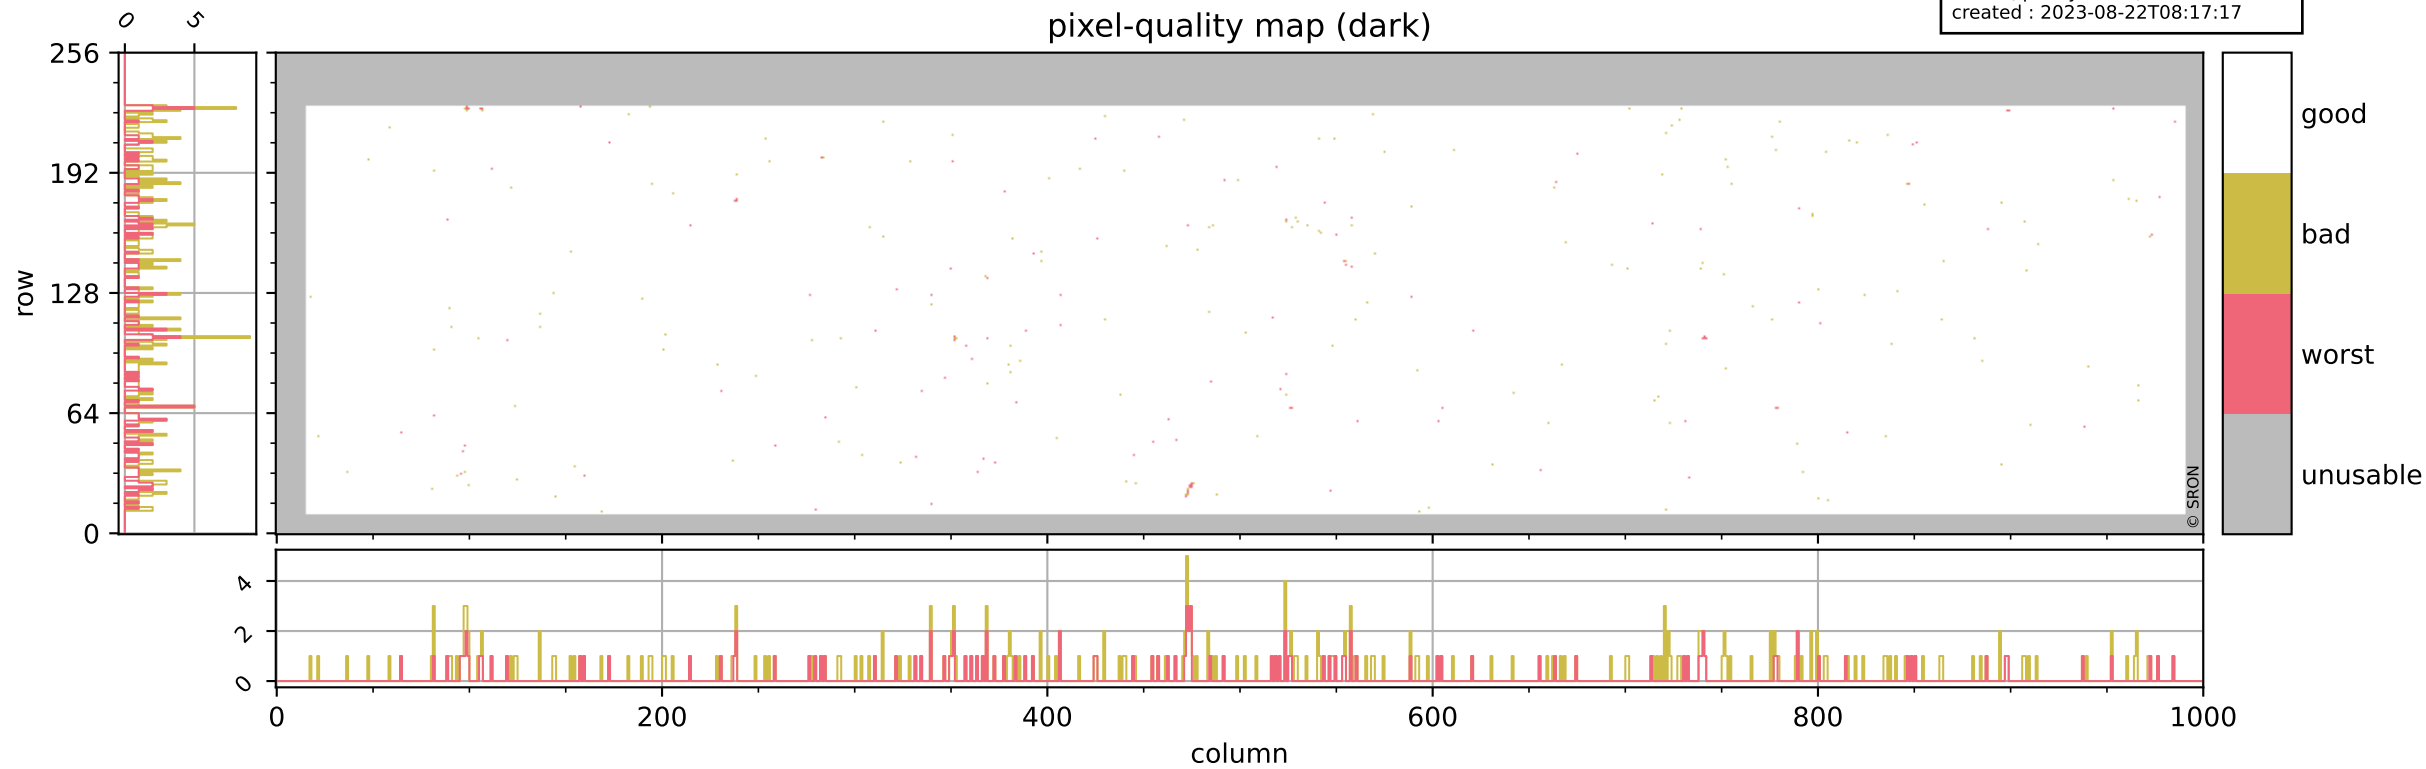

Tropomi SWIR pixel quality (official)

orbits : 18 in [16867, 16912]
coverage : 2021-01-14 / 2021-01-17
bad (quality < 0.8) : 3568
worst (quality < 0.1) : 412
created : 2023-08-22T08:17:16

pixel-quality map

Tropomi SWIR pixel quality (official)

orbits : 18 in [16867, 16912]
coverage : 2021-01-14 / 2021-01-17
bad (quality < 0.8) : 291
worst (quality < 0.1) : 115
created : 2023-08-22T08:17:17

pixel-quality map (dark)

Tropomi SWIR pixel quality (official)

orbits : 18 in [16867, 16912]
coverage : 2021-01-14 / 2021-01-17
bad (quality < 0.8) : 3311
worst (quality < 0.1) : 334
created : 2023-08-22T08:17:17

pixel-quality map (noise average)

Tropomi SWIR pixel quality (official)

orbits : 18 in [16867, 16912]
coverage : 2021-01-14 / 2021-01-17
created : 2023-08-22T08:17:17

Histograms of pixel-quality

Tropomi SWIR pixel quality (official) ground-tracks of Sentinel-5P