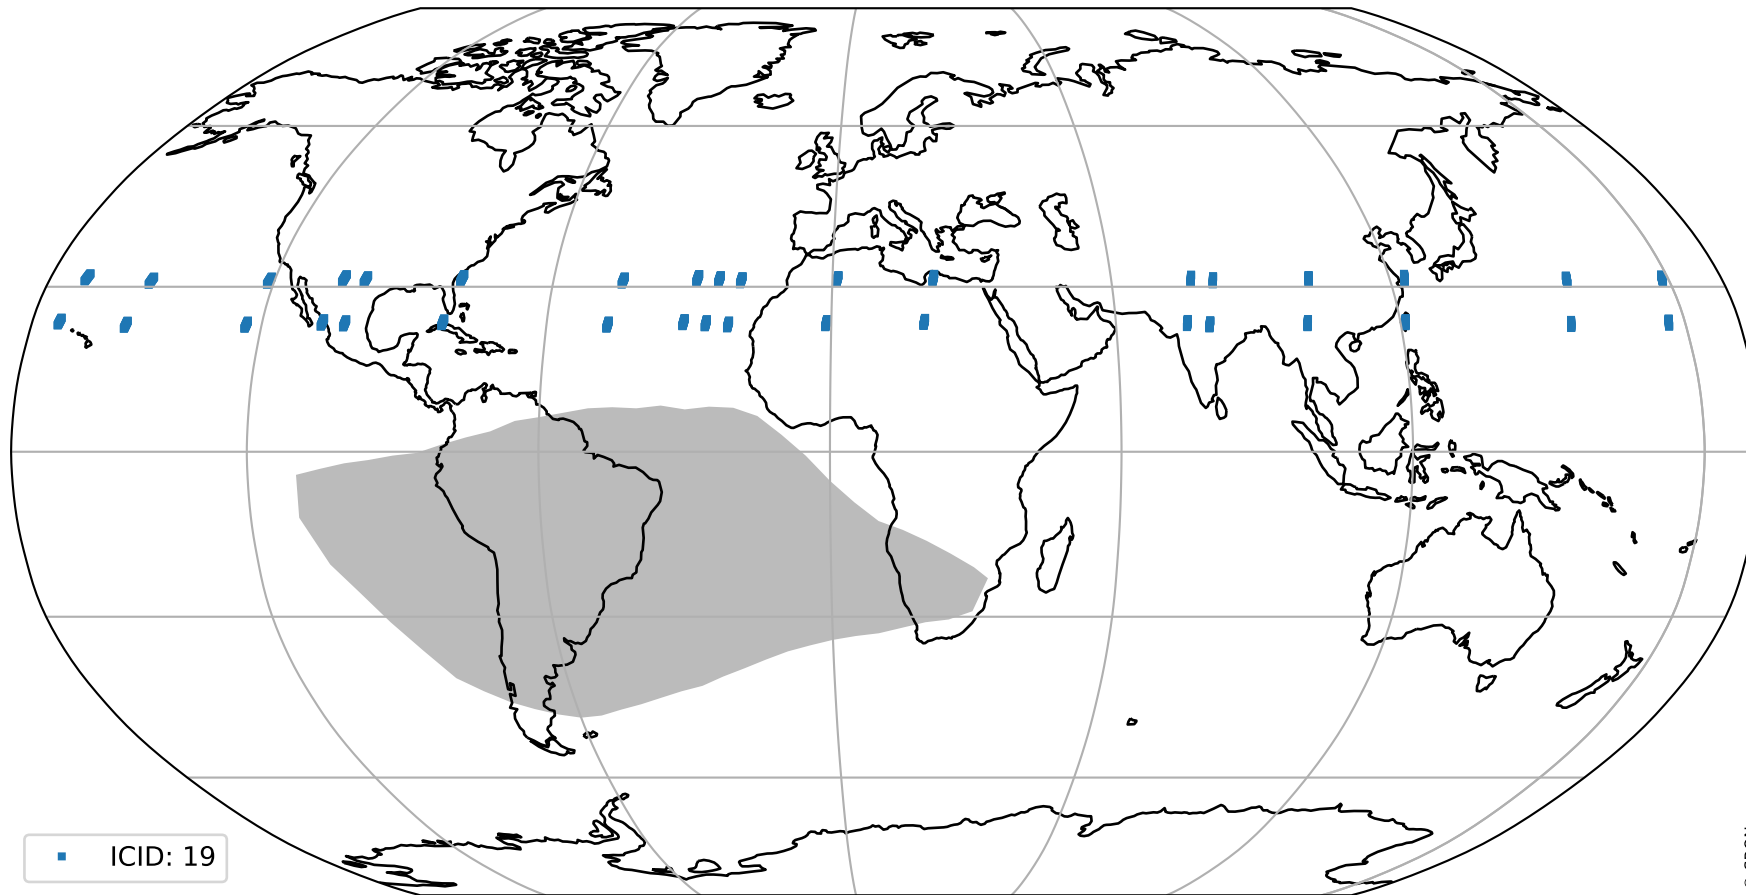

Tropomi SWIR pixel quality (official)

orbits : 18 in [16867, 16912]
coverage : 2021-01-14 / 2021-01-17
to good : 364
good to bad : 1477
to worst : 205
created : 2023-08-22T08:17:17

total quality compared with SWIR pixel-quality CKD

Tropomi SWIR pixel quality (official)

orbits : 18 in [16867, 16912]
coverage : 2021-01-14 / 2021-01-17
created : 2023-08-22T08:17:17

Histograms of pixel-quality

Tropomi SWIR pixel quality (official) ground-tracks of Sentinel-5P

orbits : 18 in [16867, 16912]
coverage : 2021-01-14 / 2021-01-17
created : 2023-08-22T08:17:18

Tropomi SWIR pixel quality (official)

orbits : [2827, 16912]
coverage : 2018-04-30 / 2021-01-17
created : 2023-08-22T08:17:18