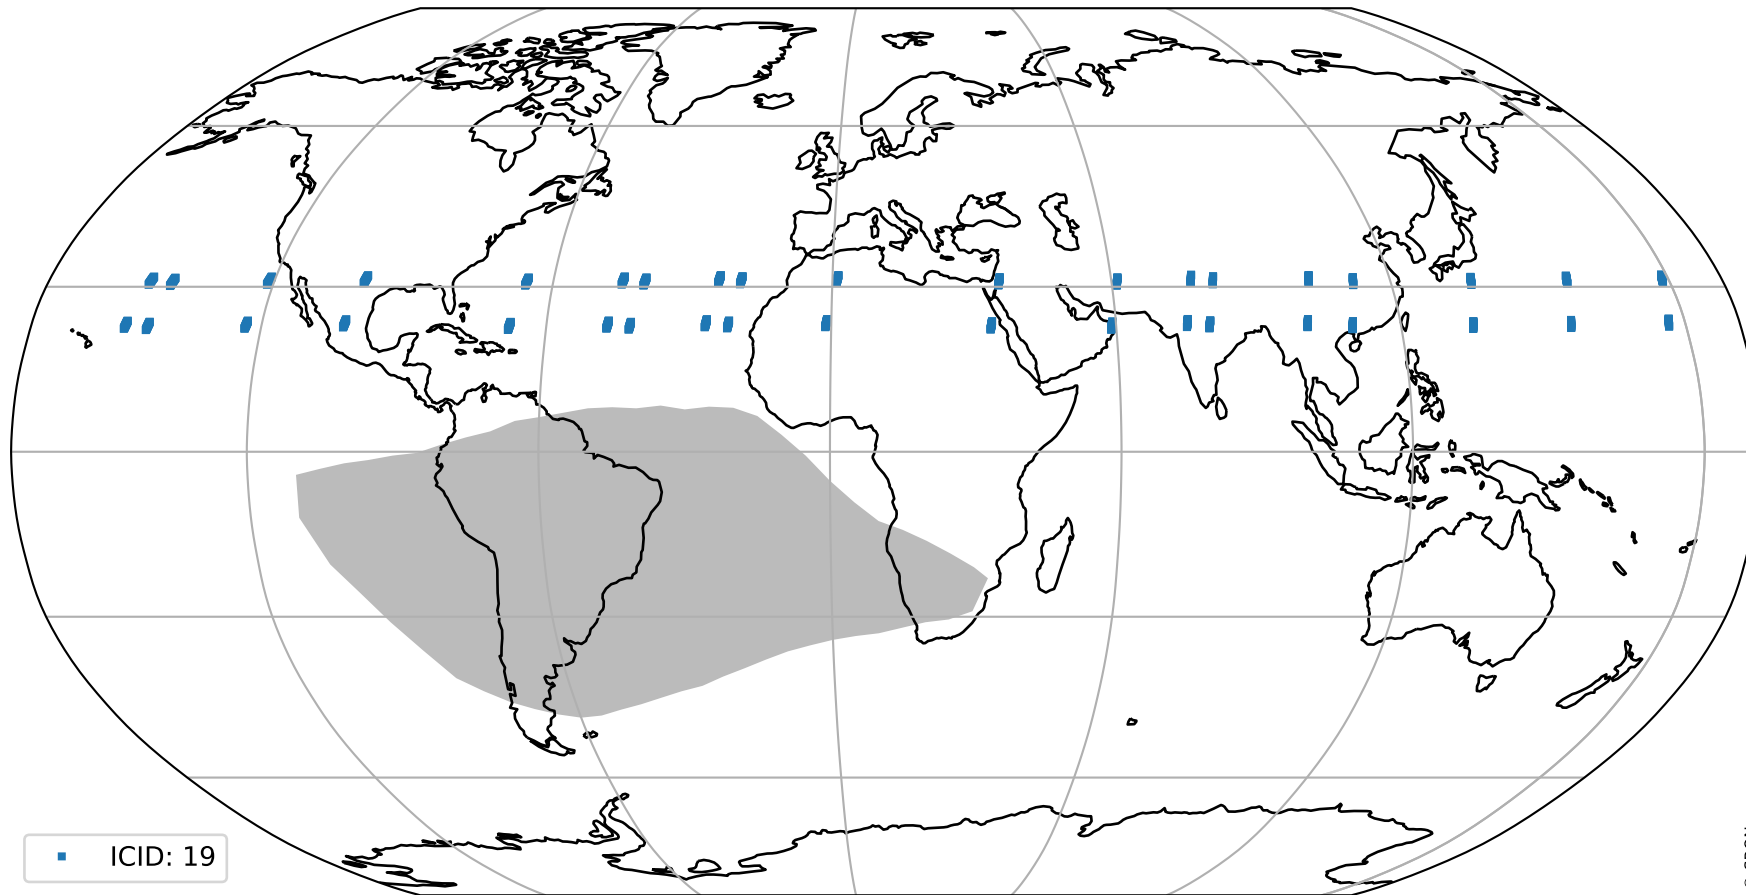

orbits : 19 in [16882, 16927]
coverage : 2021-01-15 / 2021-01-18
bad (quality < 0.8) : 3333
worst (quality < 0.1) : 340
created : 2023-08-22T08:17:19

pixel-quality map (noise average)

Tropomi SWIR pixel quality (official)

orbits : 19 in [16882, 16927]
coverage : 2021-01-15 / 2021-01-18
to good : 353
good to bad : 1485
to worst : 209
created : 2023-08-22T08:17:20

total quality compared with SWIR pixel-quality CKD

Tropomi SWIR pixel quality (official)

orbits : 19 in [16882, 16927]
coverage : 2021-01-15 / 2021-01-18
created : 2023-08-22T08:17:20

Histograms of pixel-quality

Tropomi SWIR pixel quality (official) ground-tracks of Sentinel-5P

orbits : 19 in [16882, 16927]
coverage : 2021-01-15 / 2021-01-18
created : 2023-08-22T08:17:20

Tropomi SWIR pixel quality (official)

orbits : [2827, 16927]
coverage : 2018-04-30 / 2021-01-18
created : 2023-08-22T08:17:20

trend of pixel quality & temperatures