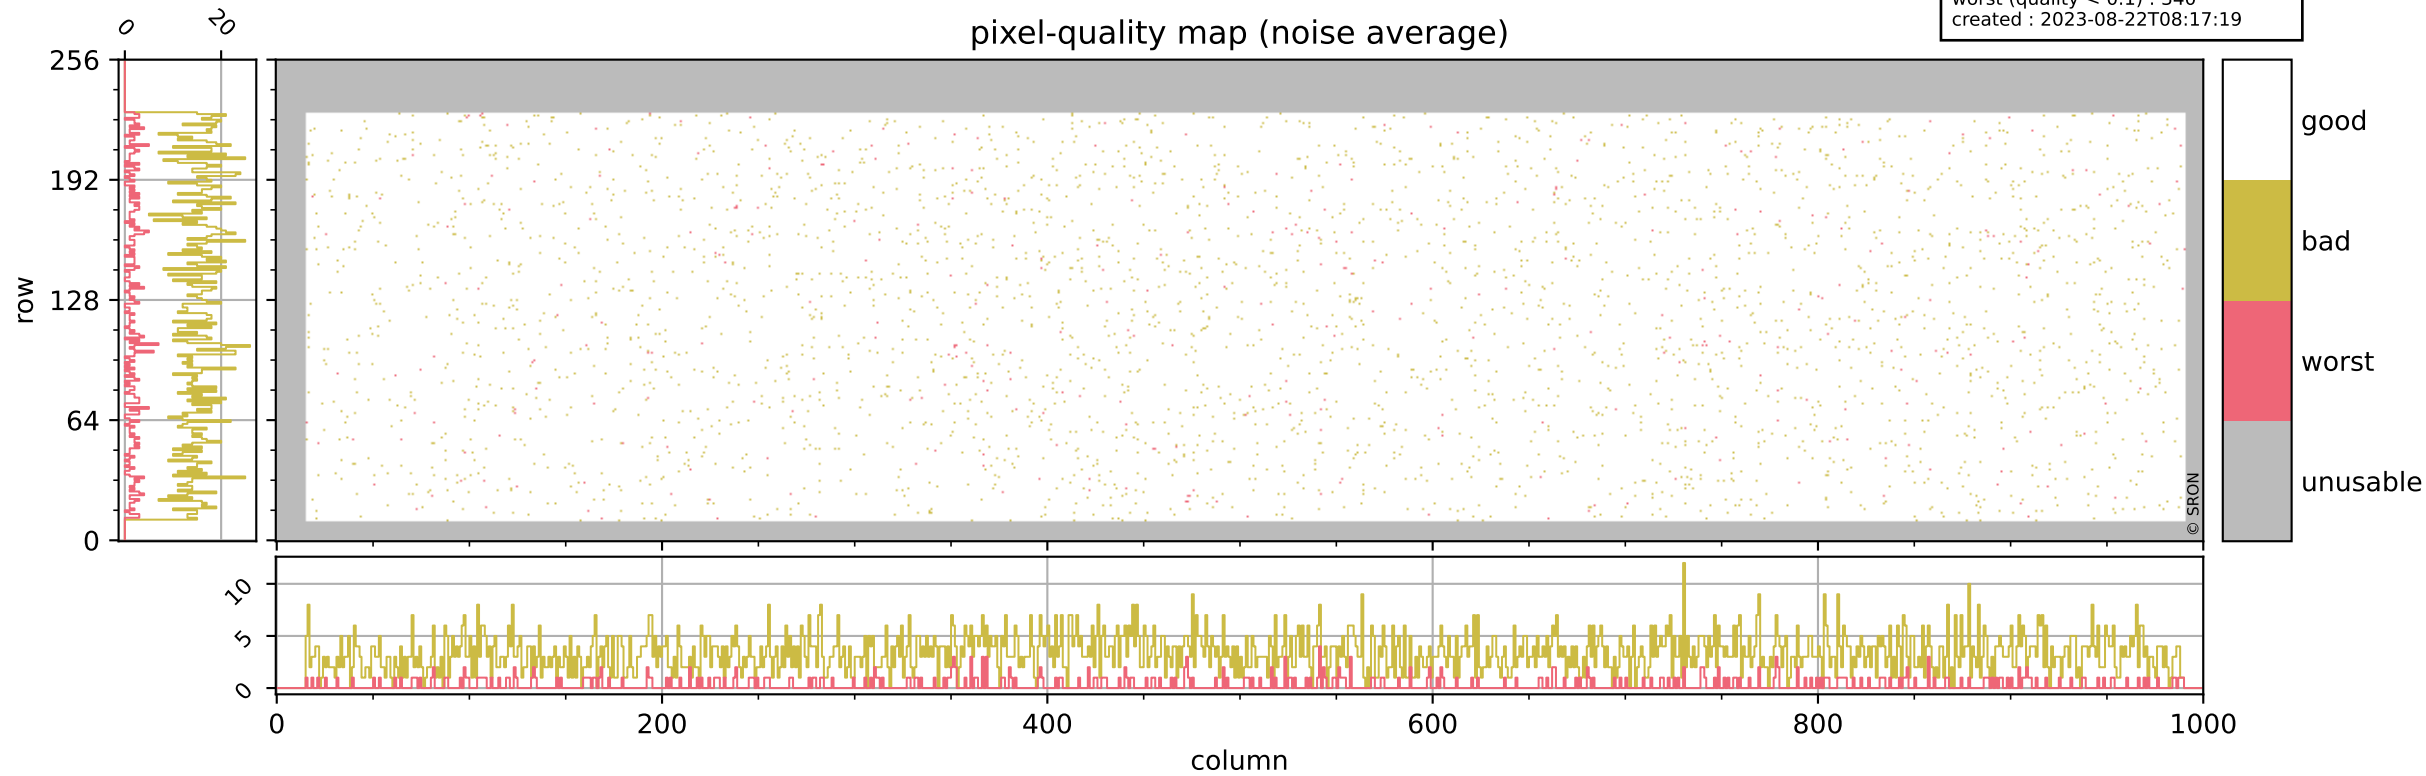

Tropomi SWIR pixel quality (official)

orbits : 19 in [16882, 16927]
coverage : 2021-01-15 / 2021-01-18
bad (quality < 0.8) : 291
worst (quality < 0.1) : 115
created : 2023-08-22T08:17:19

Tropomi SWIR pixel quality (official)

orbits : 19 in [16882, 16927]
coverage : 2021-01-15 / 2021-01-18
bad (quality < 0.8) : 3333
worst (quality < 0.1) : 340
created : 2023-08-22T08:17:19

pixel-quality map (noise average)

Tropomi SWIR pixel quality (official)

orbits : 19 in [16882, 16927]
coverage : 2021-01-15 / 2021-01-18
to good : 353
good to bad : 1485
to worst : 209
created : 2023-08-22T08:17:20

total quality compared with SWIR pixel-quality CKD

Tropomi SWIR pixel quality (official)

orbits : 19 in [16882, 16927]
coverage : 2021-01-15 / 2021-01-18
created : 2023-08-22T08:17:20

Histograms of pixel-quality

Tropomi SWIR pixel quality (official) ground-tracks of Sentinel-5P

orbits : 19 in [16882, 16927]
coverage : 2021-01-15 / 2021-01-18
created : 2023-08-22T08:17:20