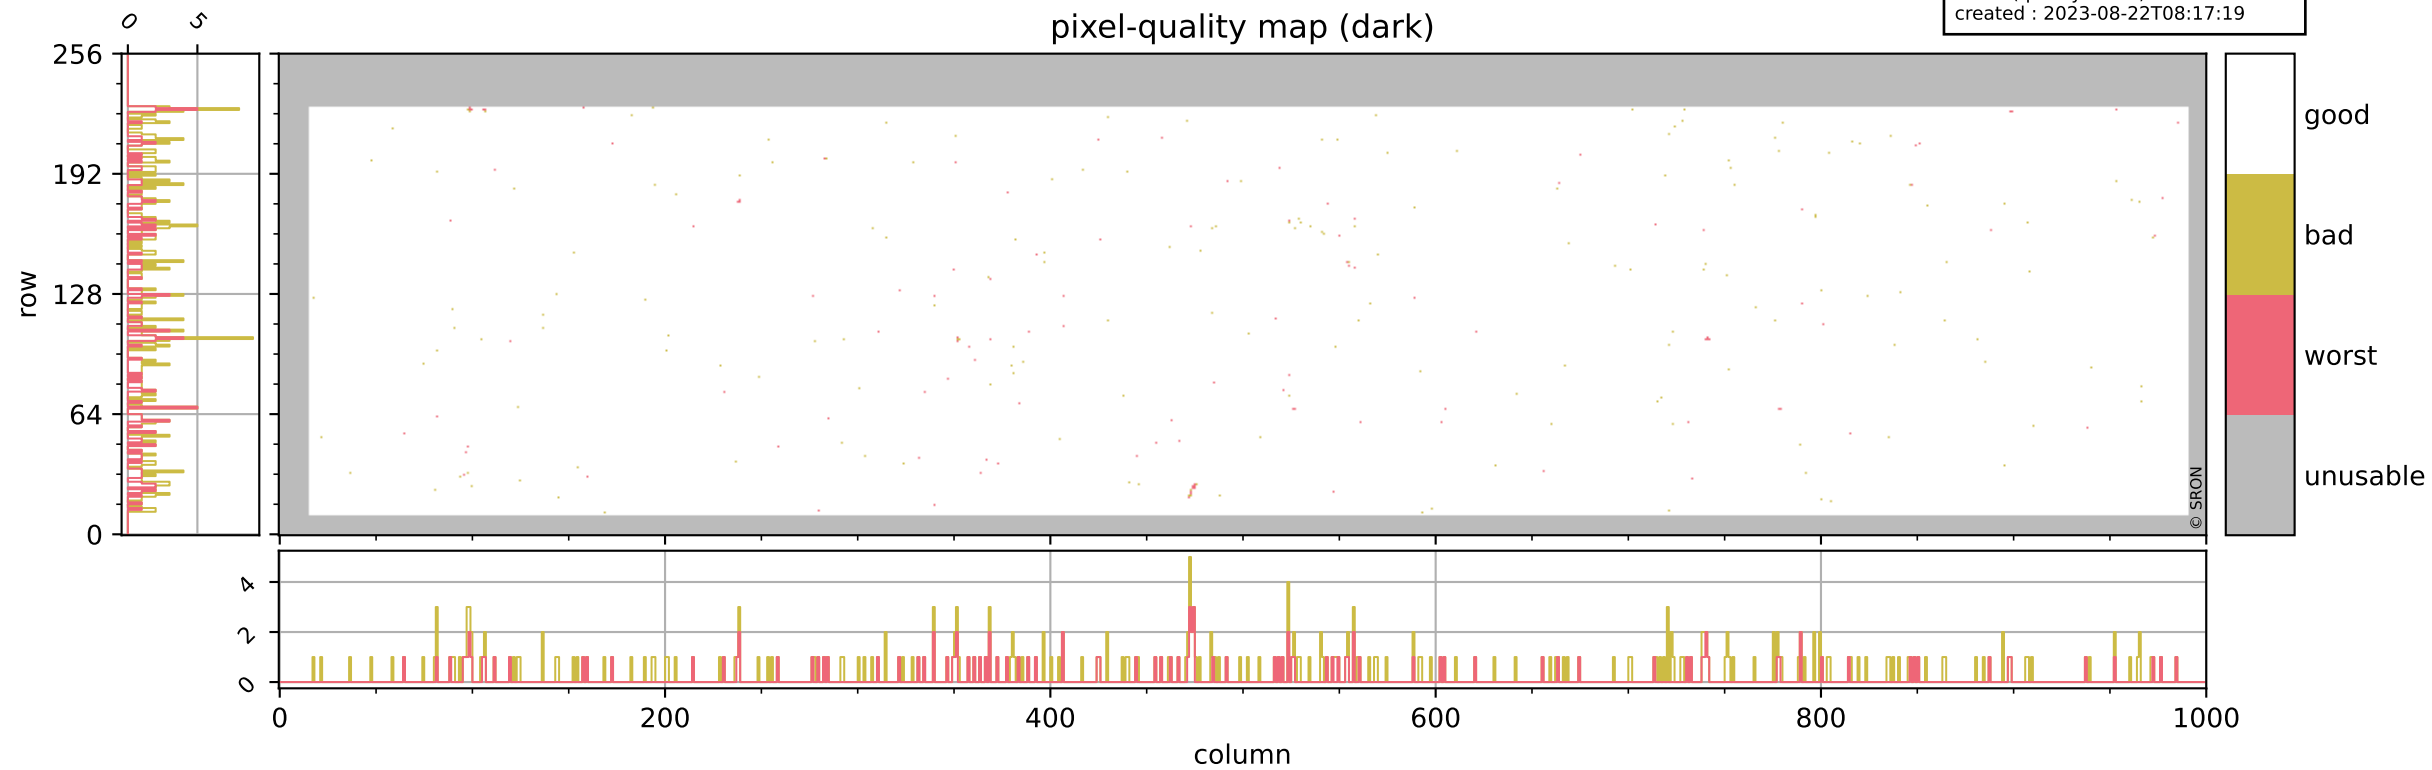

Tropomi SWIR pixel quality (official)

orbits : 19 in [16882, 16927]
coverage : 2021-01-15 / 2021-01-18
bad (quality < 0.8) : 3594
worst (quality < 0.1) : 418
created : 2023-08-22T08:17:19

pixel-quality map

Tropomi SWIR pixel quality (official)

orbits : 19 in [16882, 16927]
coverage : 2021-01-15 / 2021-01-18
bad (quality < 0.8) : 291
worst (quality < 0.1) : 115
created : 2023-08-22T08:17:19

Tropomi SWIR pixel quality (official)

orbits : 19 in [16882, 16927]
coverage : 2021-01-15 / 2021-01-18
bad (quality < 0.8) : 3333
worst (quality < 0.1) : 340
created : 2023-08-22T08:17:19

pixel-quality map (noise average)

Tropomi SWIR pixel quality (official)

orbits : 19 in [16882, 16927]
coverage : 2021-01-15 / 2021-01-18
to good : 353
good to bad : 1485
to worst : 209
created : 2023-08-22T08:17:20

total quality compared with SWIR pixel-quality CKD

Tropomi SWIR pixel quality (official)