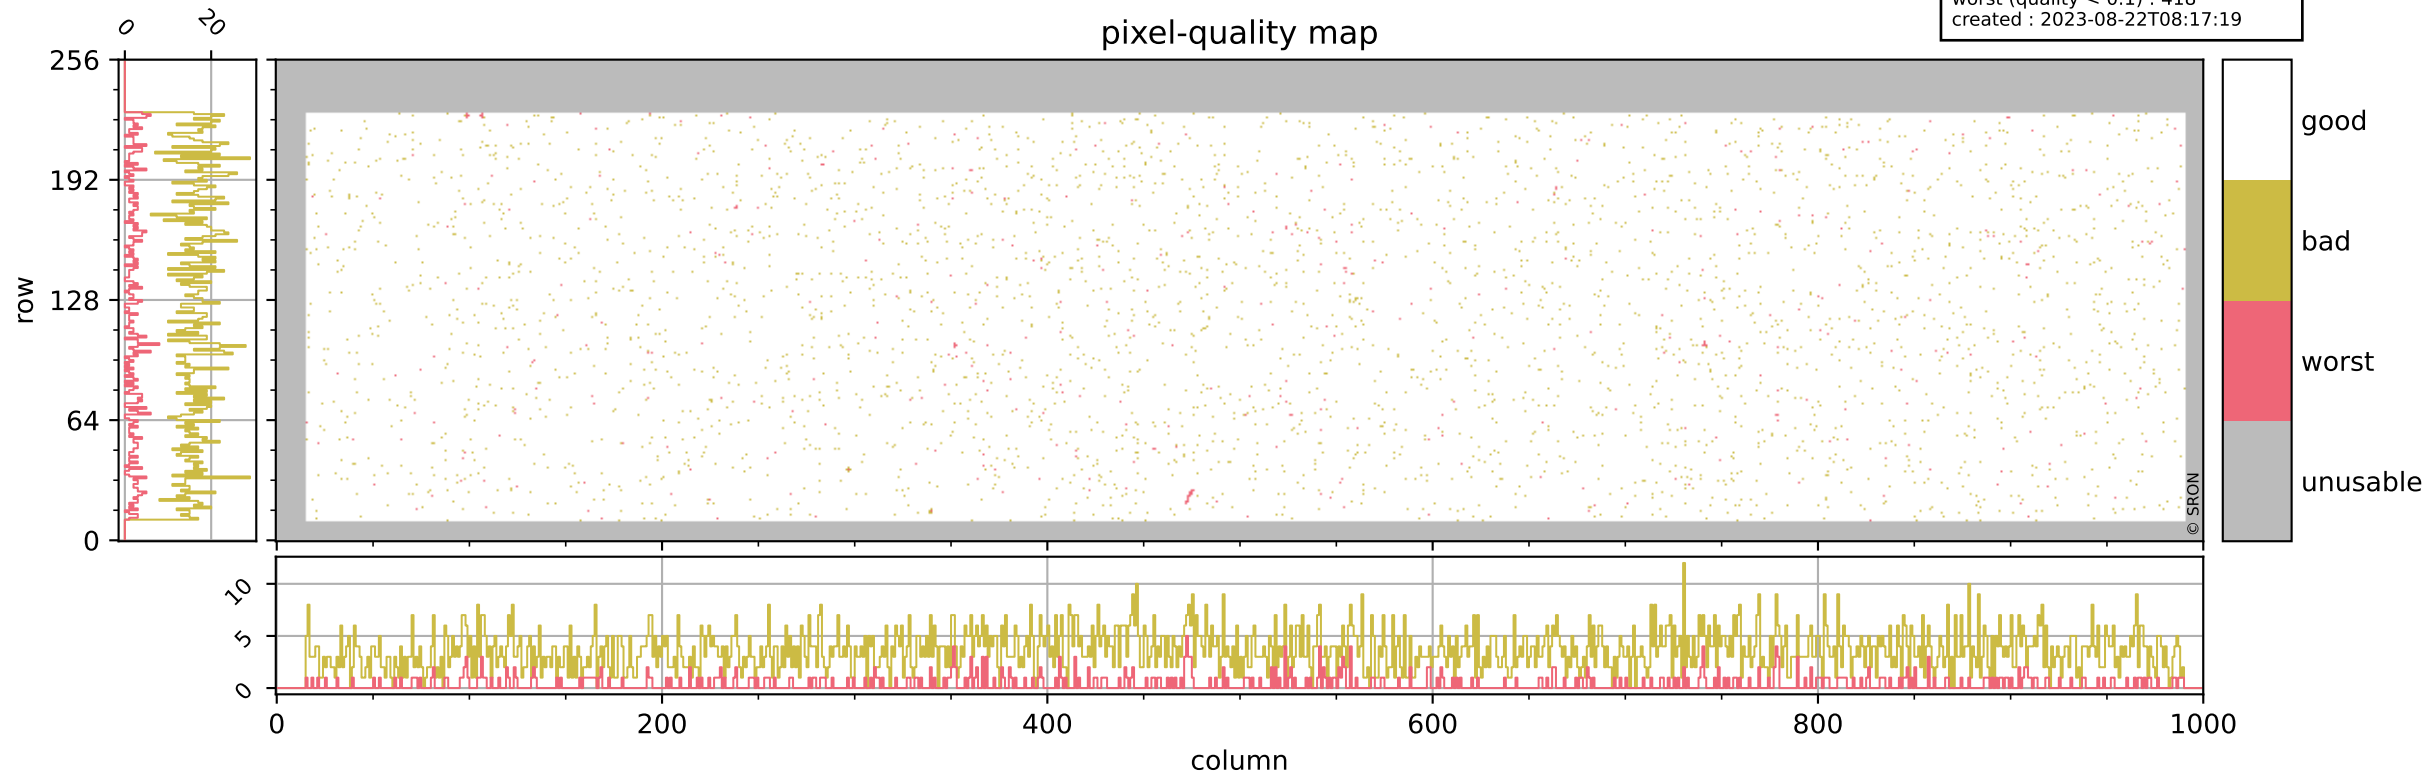

Tropomi SWIR pixel quality (official)

orbits : 19 in [16882, 16927]
coverage : 2021-01-15 / 2021-01-18
bad (quality < 0.8) : 3594
worst (quality < 0.1) : 418
created : 2023-08-22T08:17:19

pixel-quality map

Tropomi SWIR pixel quality (official)

orbits : 19 in [16882, 16927]
coverage : 2021-01-15 / 2021-01-18
bad (quality < 0.8) : 291
worst (quality < 0.1) : 115
created : 2023-08-22T08:17:19

Tropomi SWIR pixel quality (official)

orbits : 19 in [16882, 16927]
coverage : 2021-01-15 / 2021-01-18
bad (quality < 0.8) : 3333
worst (quality < 0.1) : 340
created : 2023-08-22T08:17:19

pixel-quality map (noise average)

Tropomi SWIR pixel quality (official)

orbits : 19 in [16882, 16927]
coverage : 2021-01-15 / 2021-01-18
to good : 353
good to bad : 1485
to worst : 209
created : 2023-08-22T08:17:20

total quality compared with SWIR pixel-quality CKD

Tropomi SWIR pixel quality (official)