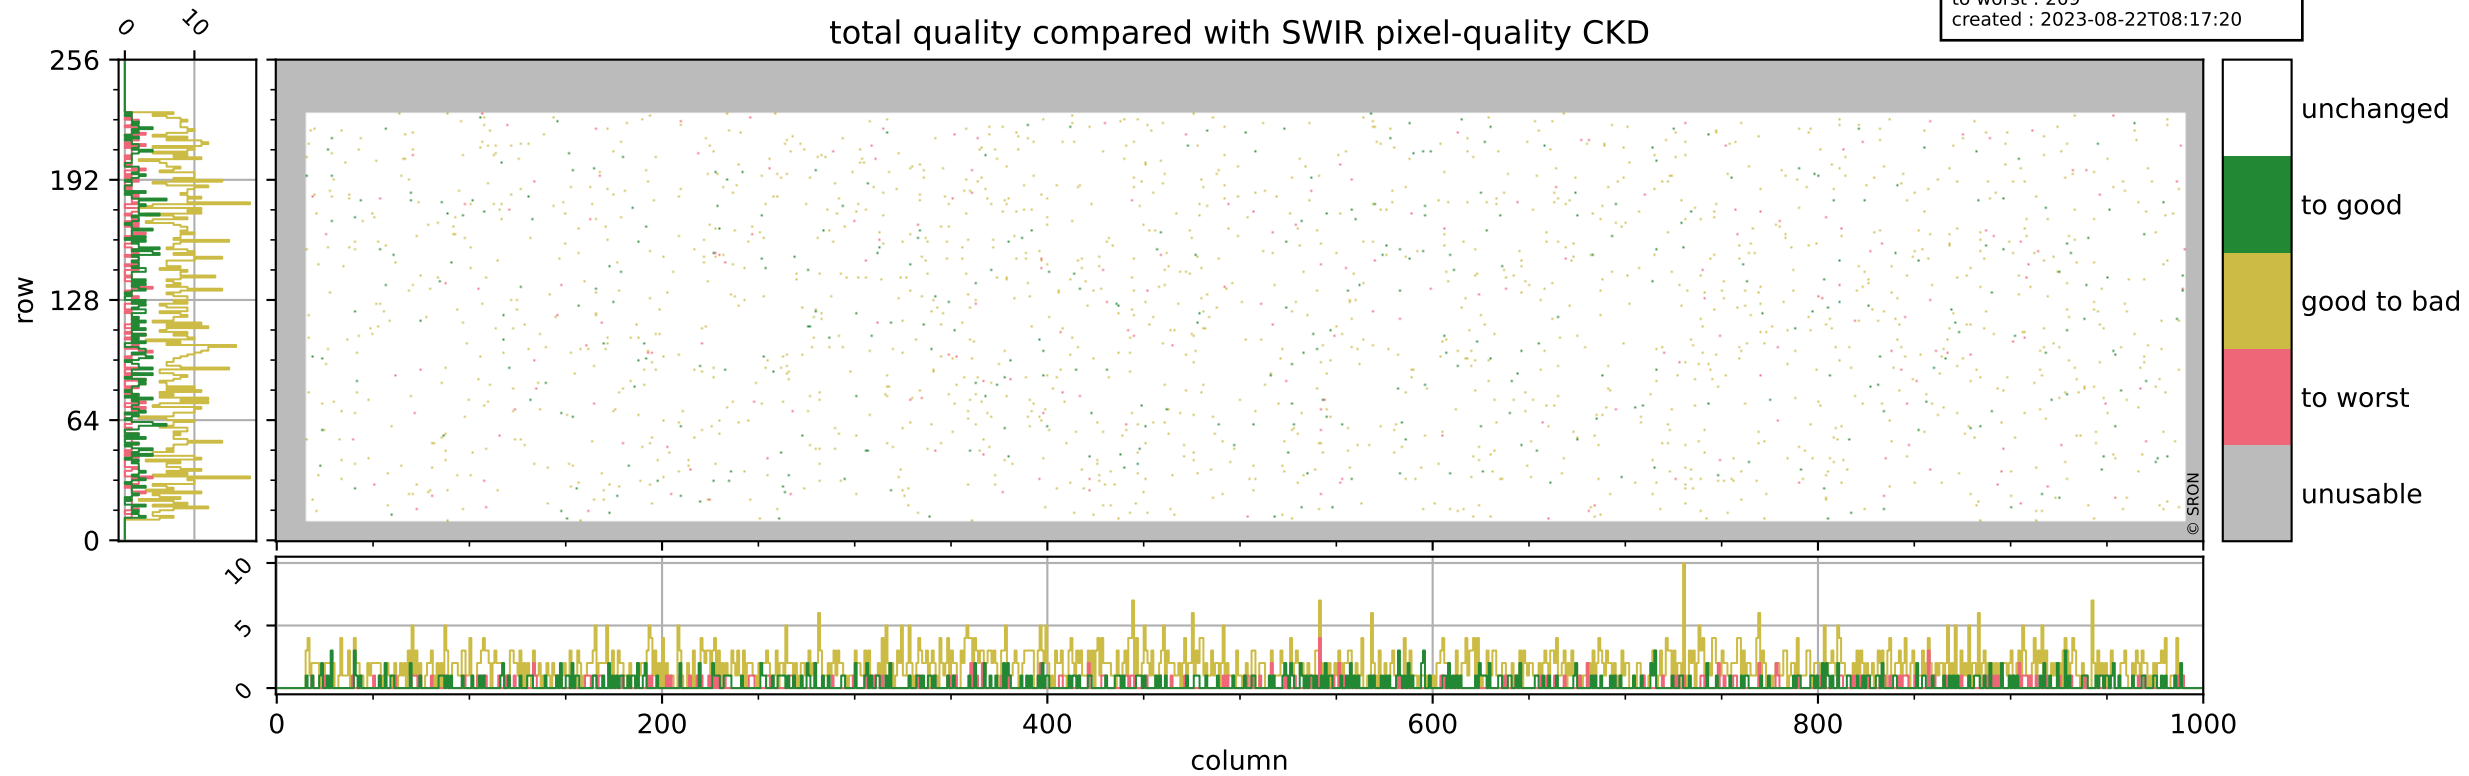

Tropomi SWIR pixel quality (official)

orbits : 19 in [16882, 16927]
coverage : 2021-01-15 / 2021-01-18
bad (quality < 0.8) : 291
worst (quality < 0.1) : 115
created : 2023-08-22T08:17:19

Tropomi SWIR pixel quality (official)

orbits : 19 in [16882, 16927]
coverage : 2021-01-15 / 2021-01-18
bad (quality < 0.8) : 3333
worst (quality < 0.1) : 340
created : 2023-08-22T08:17:19

pixel-quality map (noise average)

Tropomi SWIR pixel quality (official)

orbits : 19 in [16882, 16927]
coverage : 2021-01-15 / 2021-01-18
to good : 353
good to bad : 1485
to worst : 209
created : 2023-08-22T08:17:20

total quality compared with SWIR pixel-quality CKD

Tropomi SWIR pixel quality (official)

orbits : 19 in [16882, 16927]
coverage : 2021-01-15 / 2021-01-18
created : 2023-08-22T08:17:20

Histograms of pixel-quality

Tropomi SWIR pixel quality (official) ground-tracks of Sentinel-5P

orbits : 19 in [16882, 16927]
coverage : 2021-01-15 / 2021-01-18
created : 2023-08-22T08:17:20