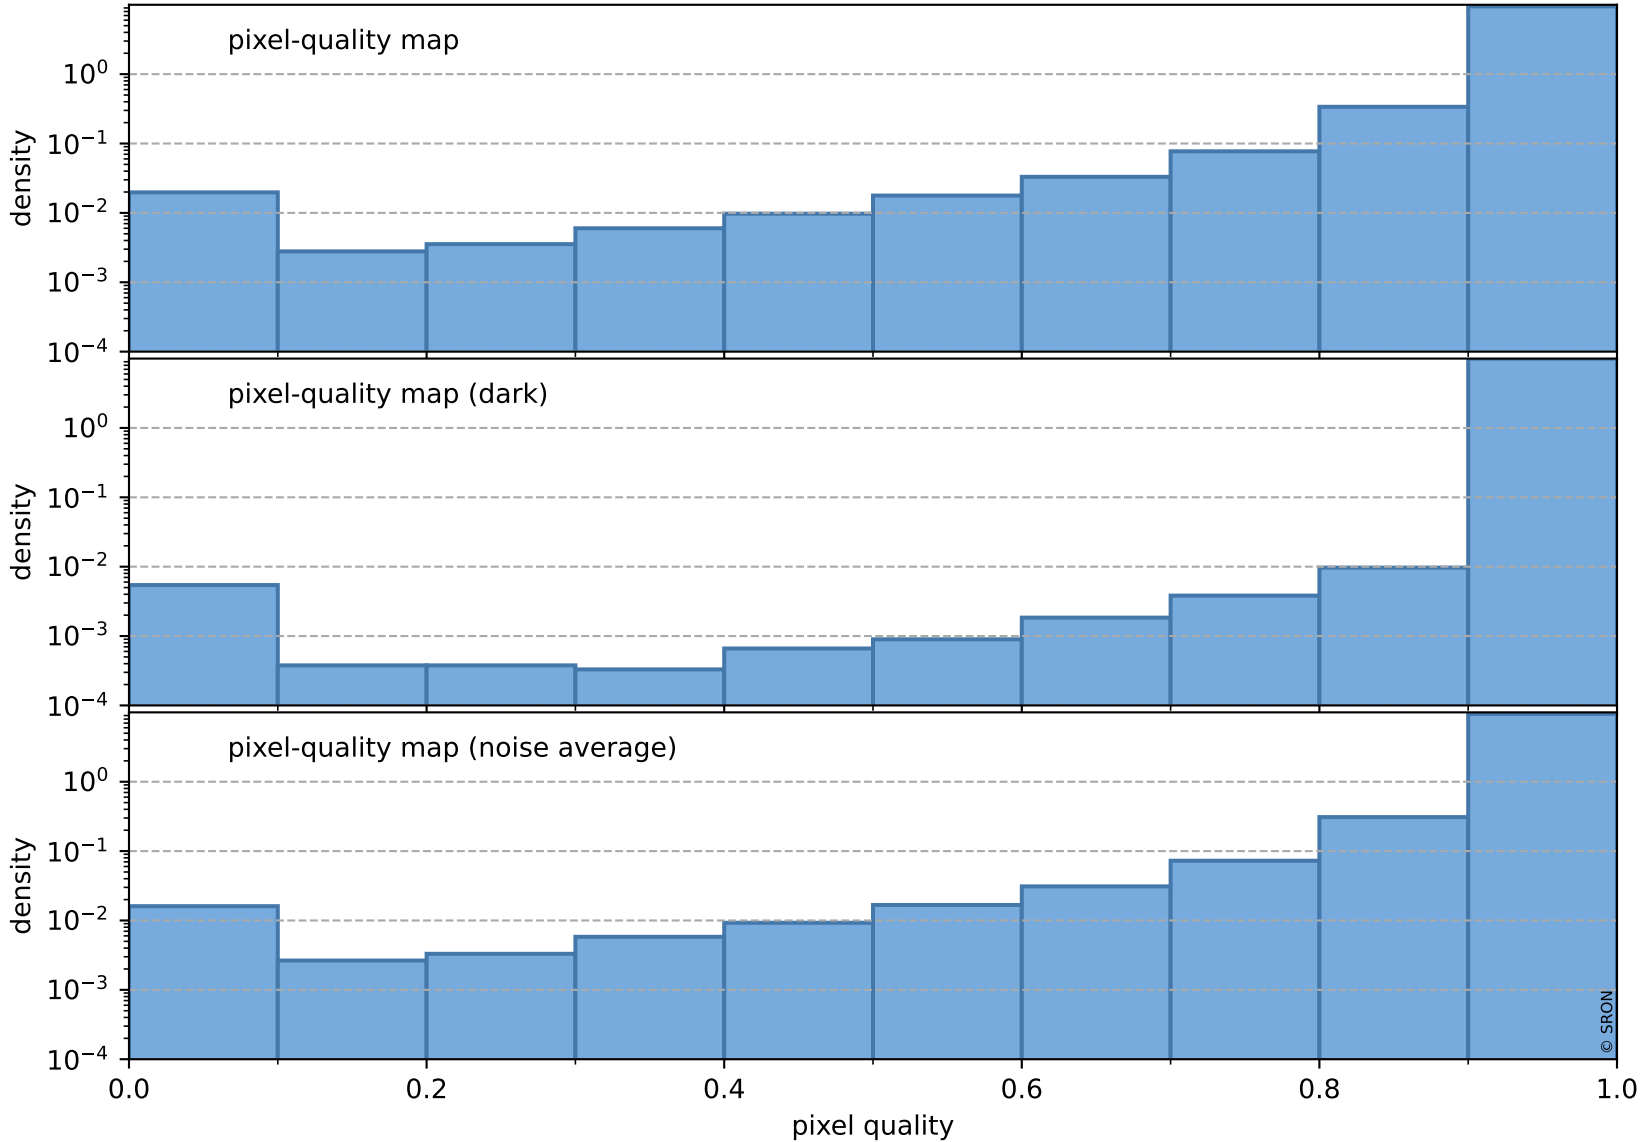

orbits : 19 in [16882, 16927]
coverage : 2021-01-15 / 2021-01-18
to good : 353
good to bad : 1485
to worst : 209
created : 2023-08-22T08:17:20

total quality compared with SWIR pixel-quality CKD

Tropomi SWIR pixel quality (official)

orbits : 19 in [16882, 16927]
coverage : 2021-01-15 / 2021-01-18
created : 2023-08-22T08:17:20

Histograms of pixel-quality

Tropomi SWIR pixel quality (official) ground-tracks of Sentinel-5P

orbits : 19 in [16882, 16927]
coverage : 2021-01-15 / 2021-01-18
created : 2023-08-22T08:17:20

Tropomi SWIR pixel quality (official)

orbits : [2827, 16927]
coverage : 2018-04-30 / 2021-01-18
created : 2023-08-22T08:17:20

trend of pixel quality & temperatures