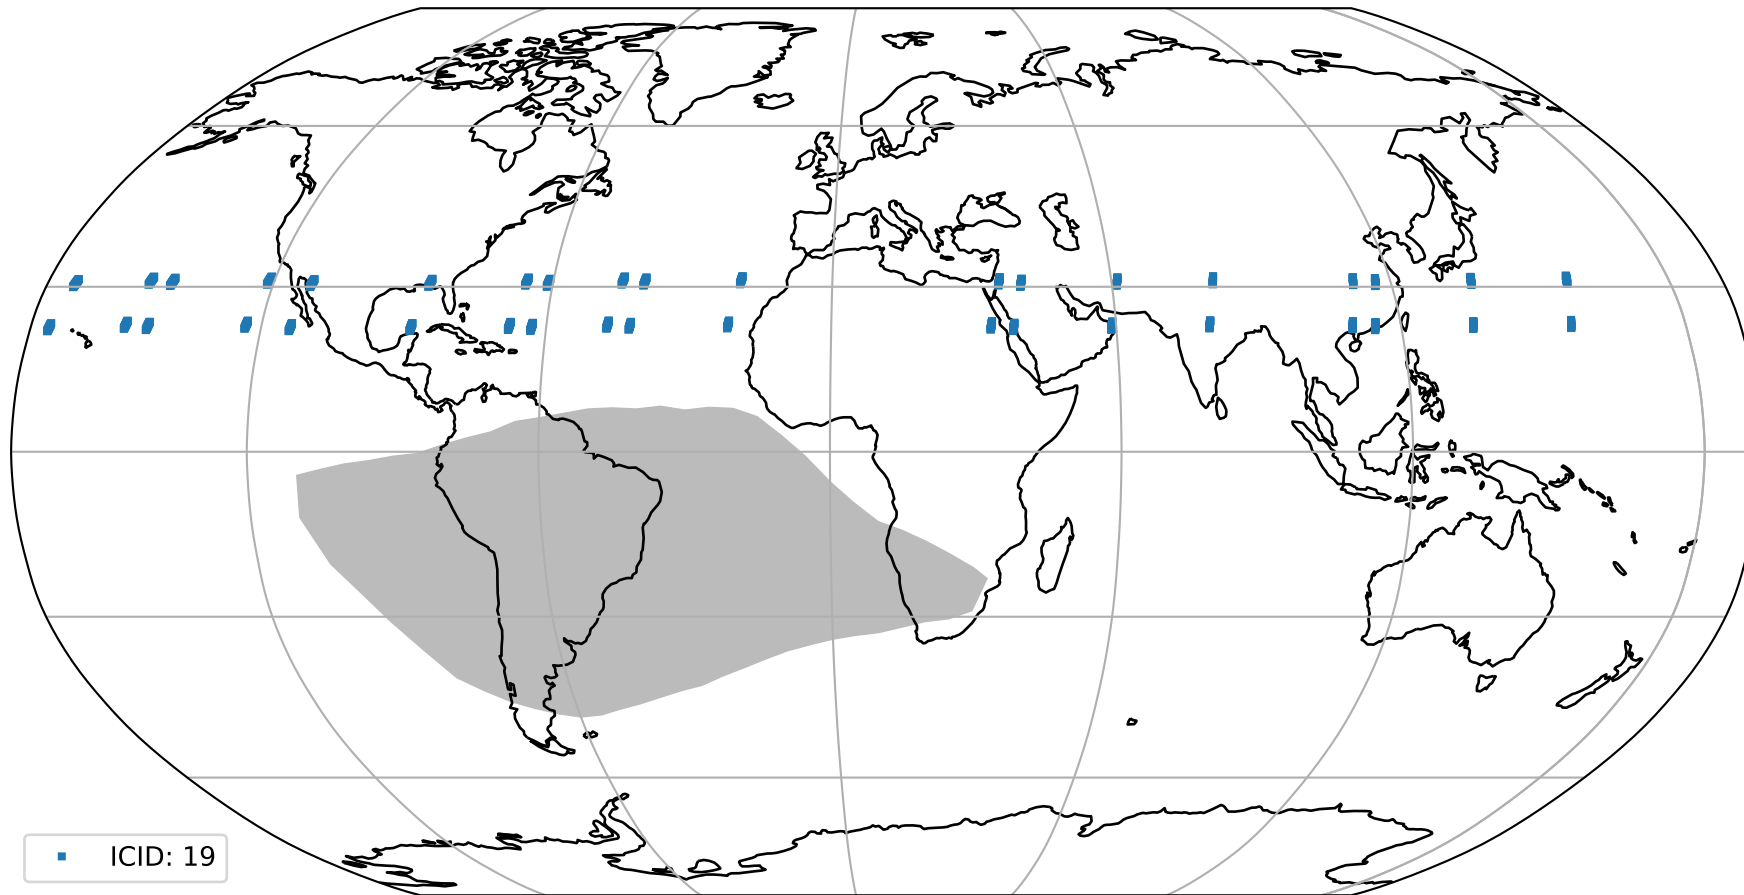

orbits : 19 in [16897, 16942]
coverage : 2021-01-16 / 2021-01-19
bad (quality < 0.8) : 3315
worst (quality < 0.1) : 331
created : 2023-08-22T08:17:22

pixel-quality map (noise average)

Tropomi SWIR pixel quality (official)

orbits : 19 in [16897, 16942]
coverage : 2021-01-16 / 2021-01-19
to good : 361
good to bad : 1480
to worst : 204
created : 2023-08-22T08:17:22

total quality compared with SWIR pixel-quality CKD

Tropomi SWIR pixel quality (official)

orbits : 19 in [16897, 16942]
coverage : 2021-01-16 / 2021-01-19
created : 2023-08-22T08:17:22

Histograms of pixel-quality

Tropomi SWIR pixel quality (official) ground-tracks of Sentinel-5P

orbits : 19 in [16897, 16942]
coverage : 2021-01-16 / 2021-01-19
created : 2023-08-22T08:17:22

Tropomi SWIR pixel quality (official)

orbits : [2827, 16942]
coverage : 2018-04-30 / 2021-01-19
created : 2023-08-22T08:17:23

trend of pixel quality & temperatures