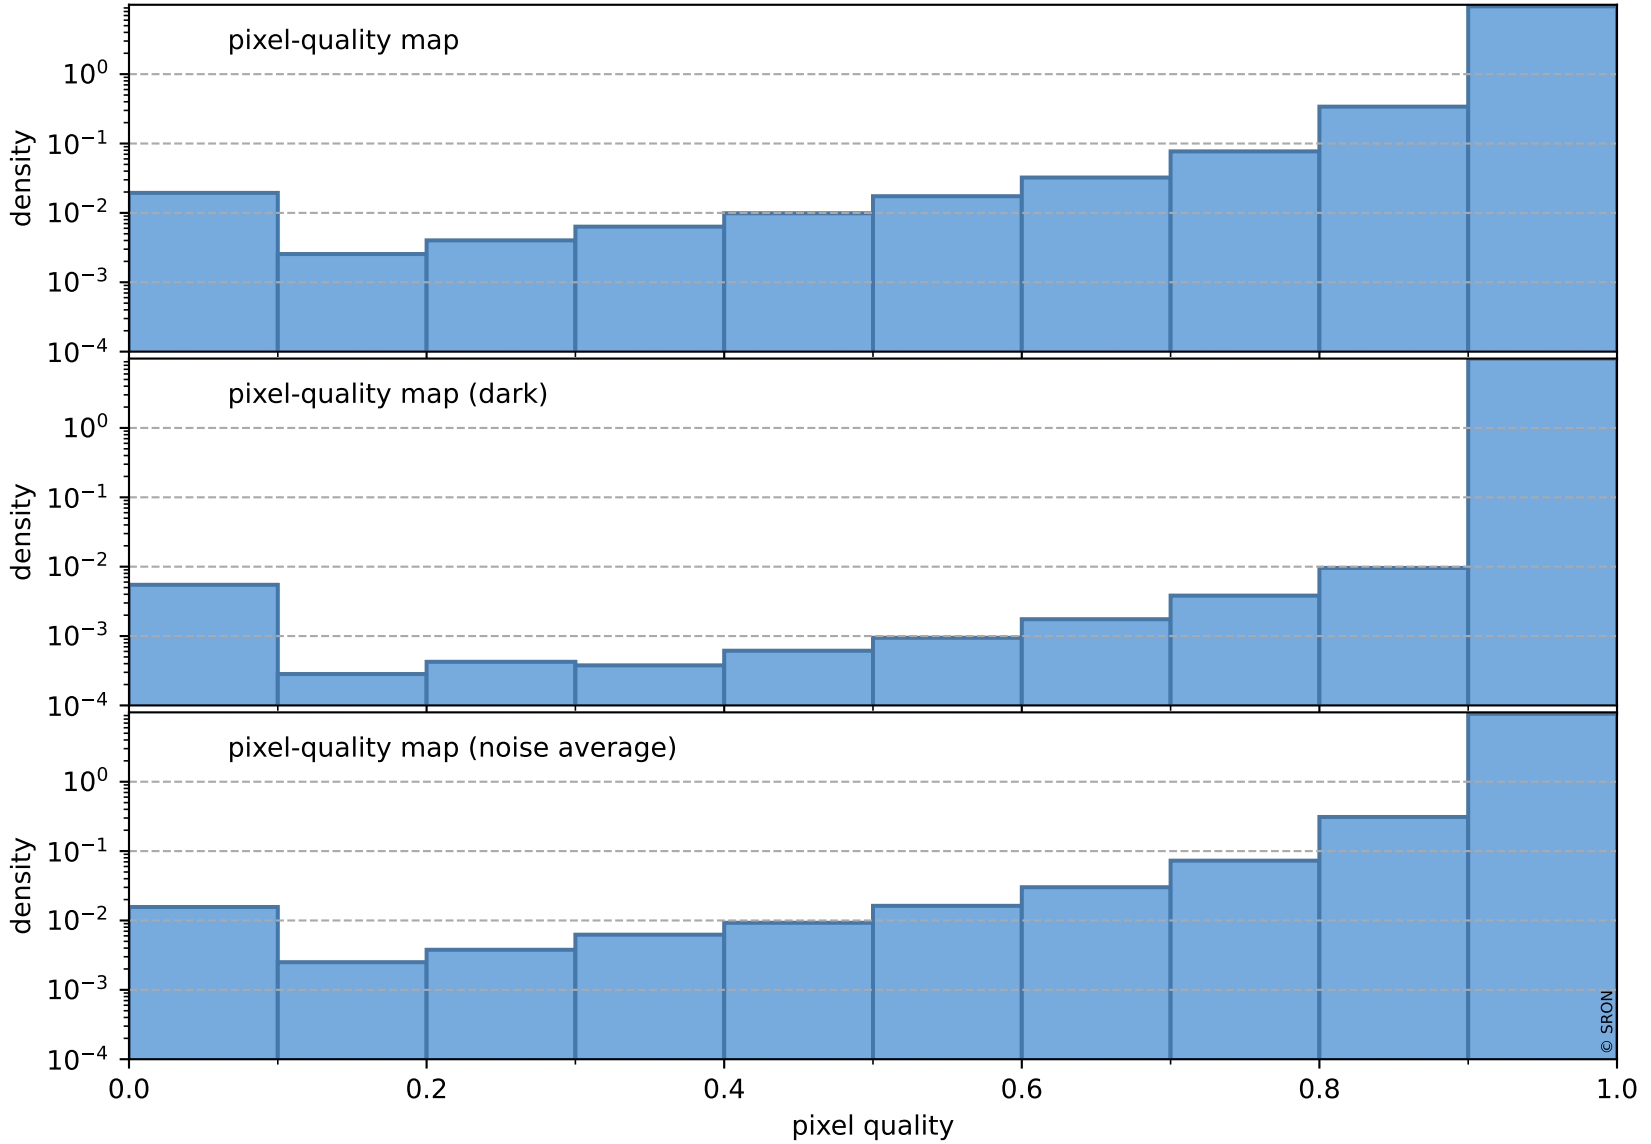

orbits : 19 in [16897, 16942]
coverage : 2021-01-16 / 2021-01-19
to good : 361
good to bad : 1480
to worst : 204
created : 2023-08-22T08:17:22

total quality compared with SWIR pixel-quality CKD

Tropomi SWIR pixel quality (official)

orbits : 19 in [16897, 16942]
coverage : 2021-01-16 / 2021-01-19
created : 2023-08-22T08:17:22

Histograms of pixel-quality

Tropomi SWIR pixel quality (official) ground-tracks of Sentinel-5P

orbits : 19 in [16897, 16942]
coverage : 2021-01-16 / 2021-01-19
created : 2023-08-22T08:17:22

Tropomi SWIR pixel quality (official)

orbits : [2827, 16942]
coverage : 2018-04-30 / 2021-01-19
created : 2023-08-22T08:17:23

trend of pixel quality & temperatures