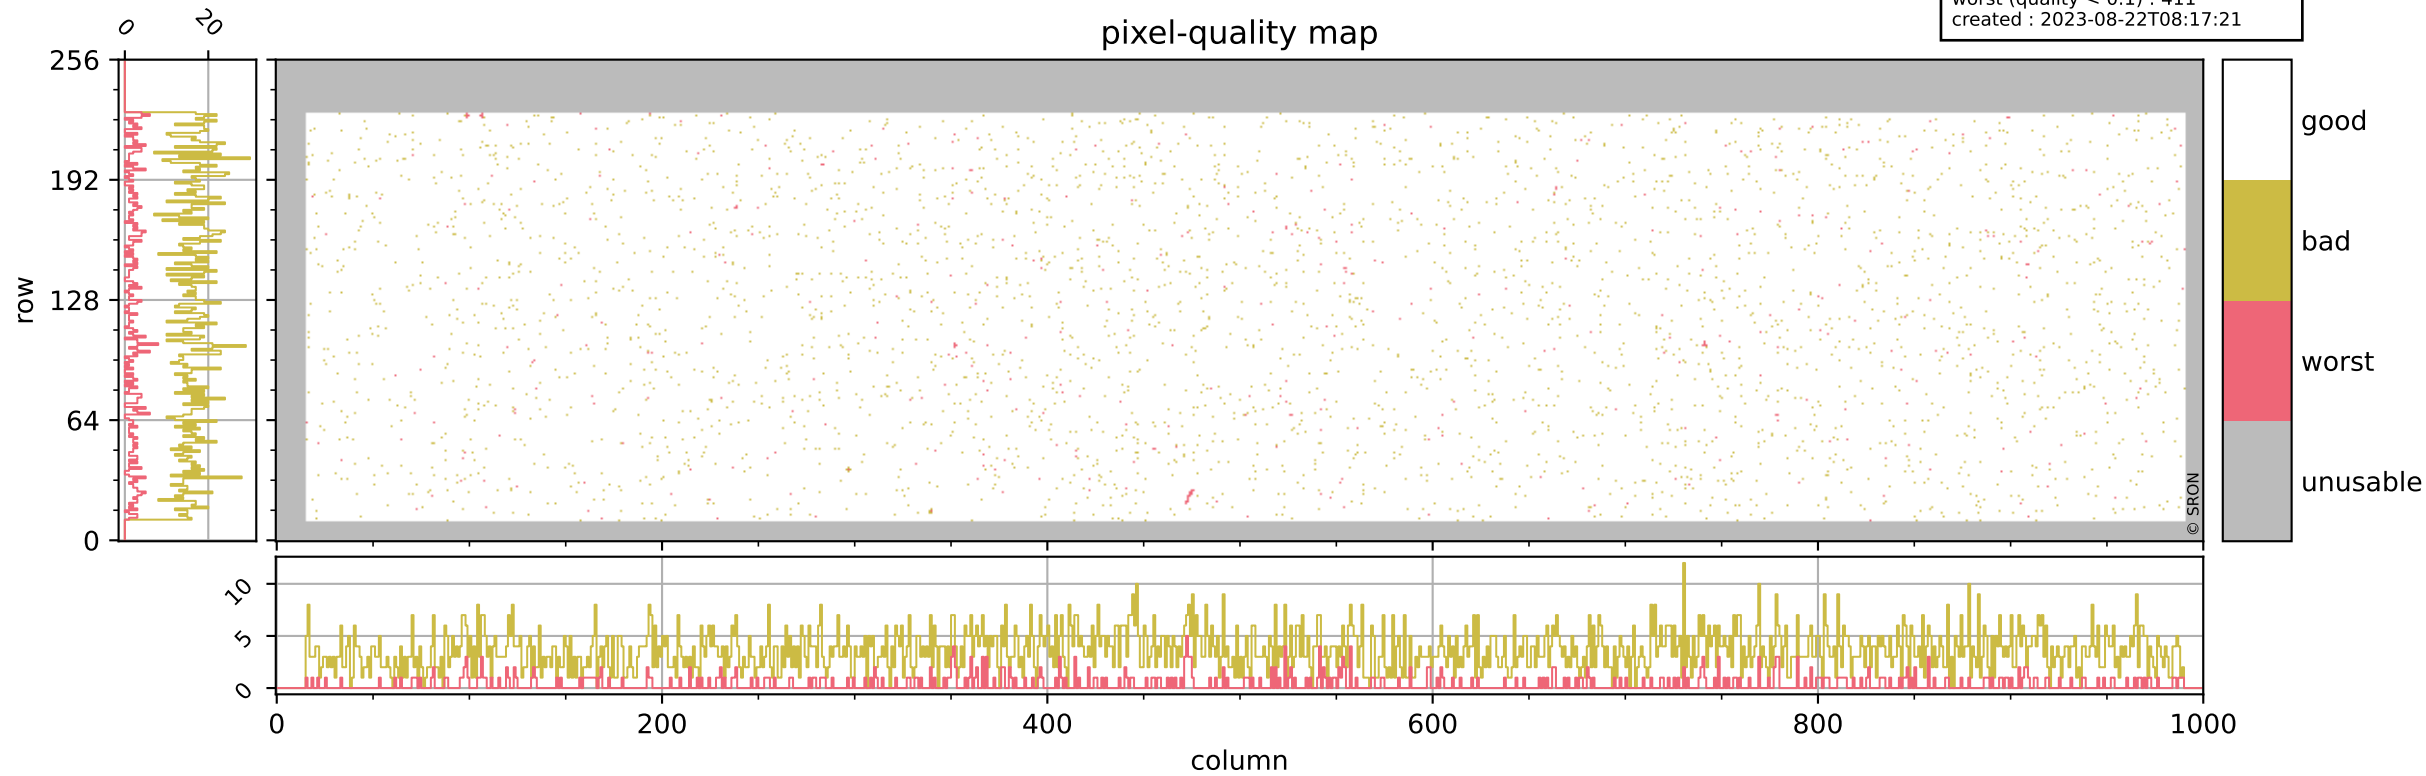

Tropomi SWIR pixel quality (official)

orbits : 19 in [16897, 16942]
coverage : 2021-01-16 / 2021-01-19
bad (quality < 0.8) : 3575
worst (quality < 0.1) : 411
created : 2023-08-22T08:17:21

pixel-quality map

Tropomi SWIR pixel quality (official)

orbits : 19 in [16897, 16942]
coverage : 2021-01-16 / 2021-01-19
bad (quality < 0.8) : 290
worst (quality < 0.1) : 116
created : 2023-08-22T08:17:21

Tropomi SWIR pixel quality (official)

orbits : 19 in [16897, 16942]
coverage : 2021-01-16 / 2021-01-19
bad (quality < 0.8) : 3315
worst (quality < 0.1) : 331
created : 2023-08-22T08:17:22

pixel-quality map (noise average)

Tropomi SWIR pixel quality (official)

orbits : 19 in [16897, 16942]
coverage : 2021-01-16 / 2021-01-19
to good : 361
good to bad : 1480
to worst : 204
created : 2023-08-22T08:17:22

total quality compared with SWIR pixel-quality CKD

Tropomi SWIR pixel quality (official)