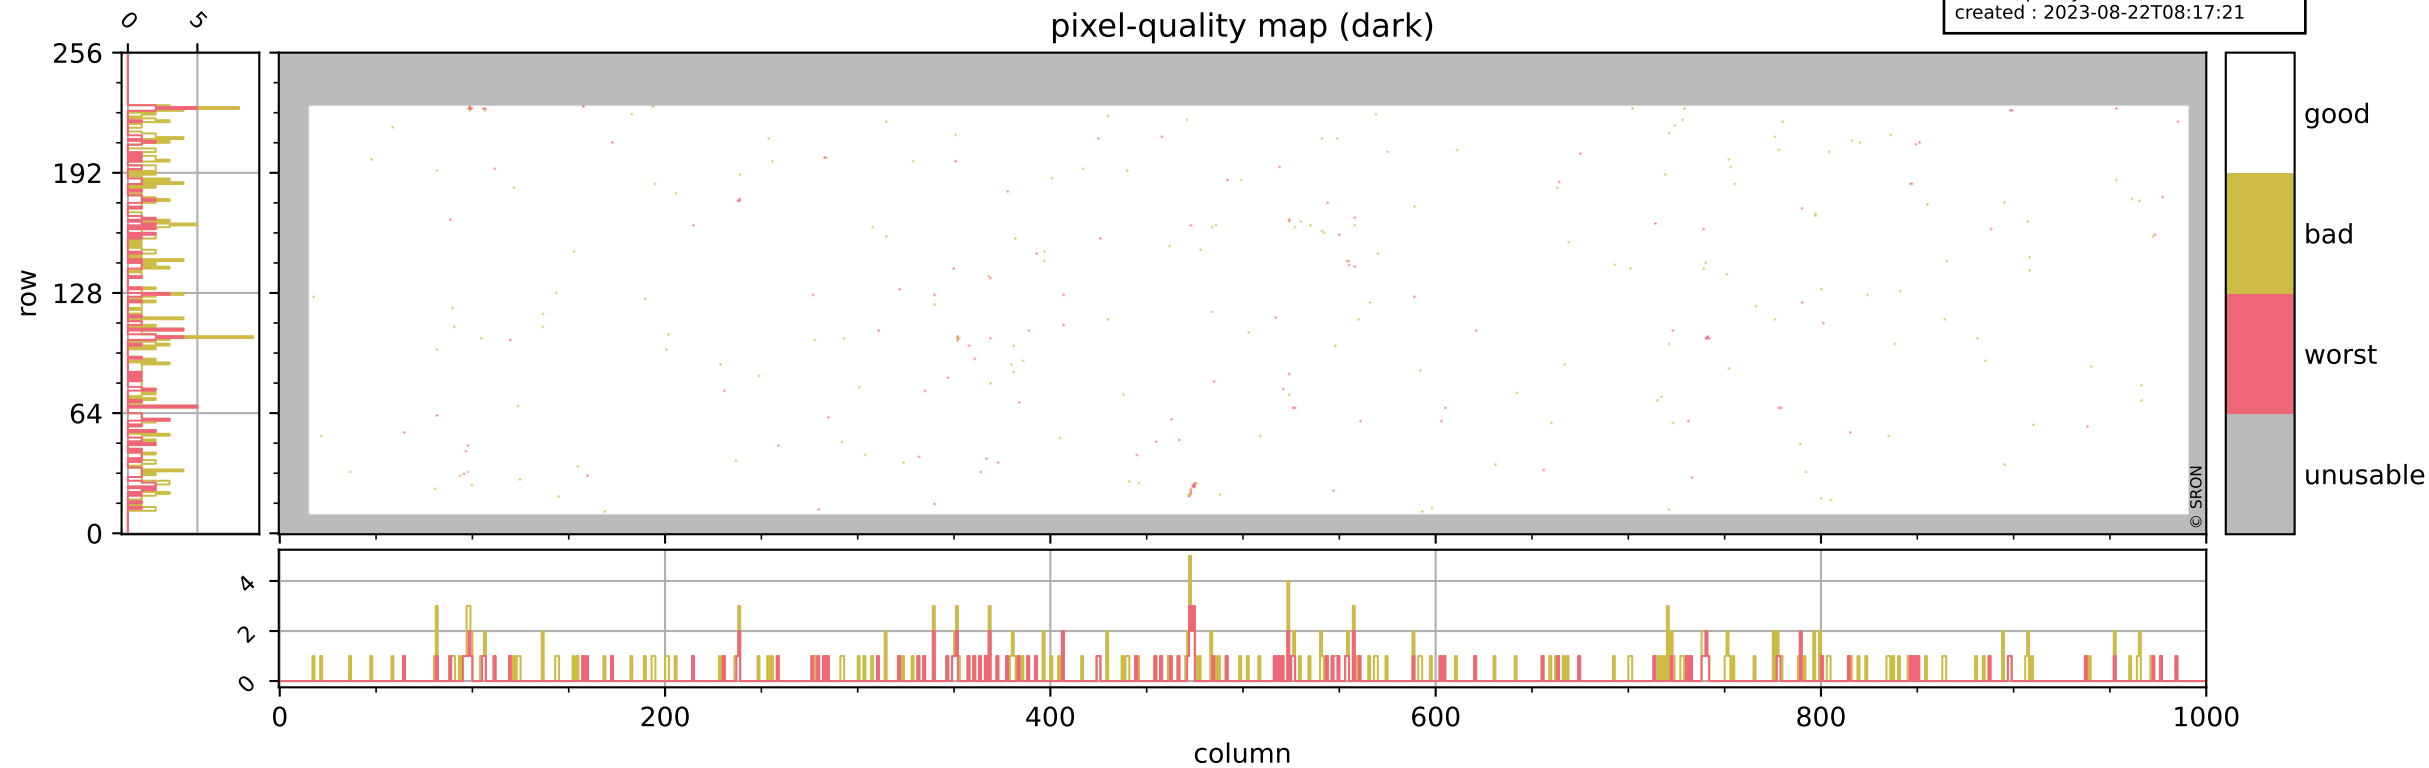

Tropomi SWIR pixel quality (official)

orbits : 19 in [16897, 16942]
coverage : 2021-01-16 / 2021-01-19
bad (quality < 0.8) : 3575
worst (quality < 0.1) : 411
created : 2023-08-22T08:17:21

pixel-quality map

Tropomi SWIR pixel quality (official)

orbits : 19 in [16897, 16942]
coverage : 2021-01-16 / 2021-01-19
bad (quality < 0.8) : 290
worst (quality < 0.1) : 116
created : 2023-08-22T08:17:21

Tropomi SWIR pixel quality (official)

orbits : 19 in [16897, 16942]
coverage : 2021-01-16 / 2021-01-19
bad (quality < 0.8) : 3315
worst (quality < 0.1) : 331
created : 2023-08-22T08:17:22

pixel-quality map (noise average)

Tropomi SWIR pixel quality (official)

orbits : 19 in [16897, 16942]
coverage : 2021-01-16 / 2021-01-19
to good : 361
good to bad : 1480
to worst : 204
created : 2023-08-22T08:17:22

total quality compared with SWIR pixel-quality CKD

Tropomi SWIR pixel quality (official)