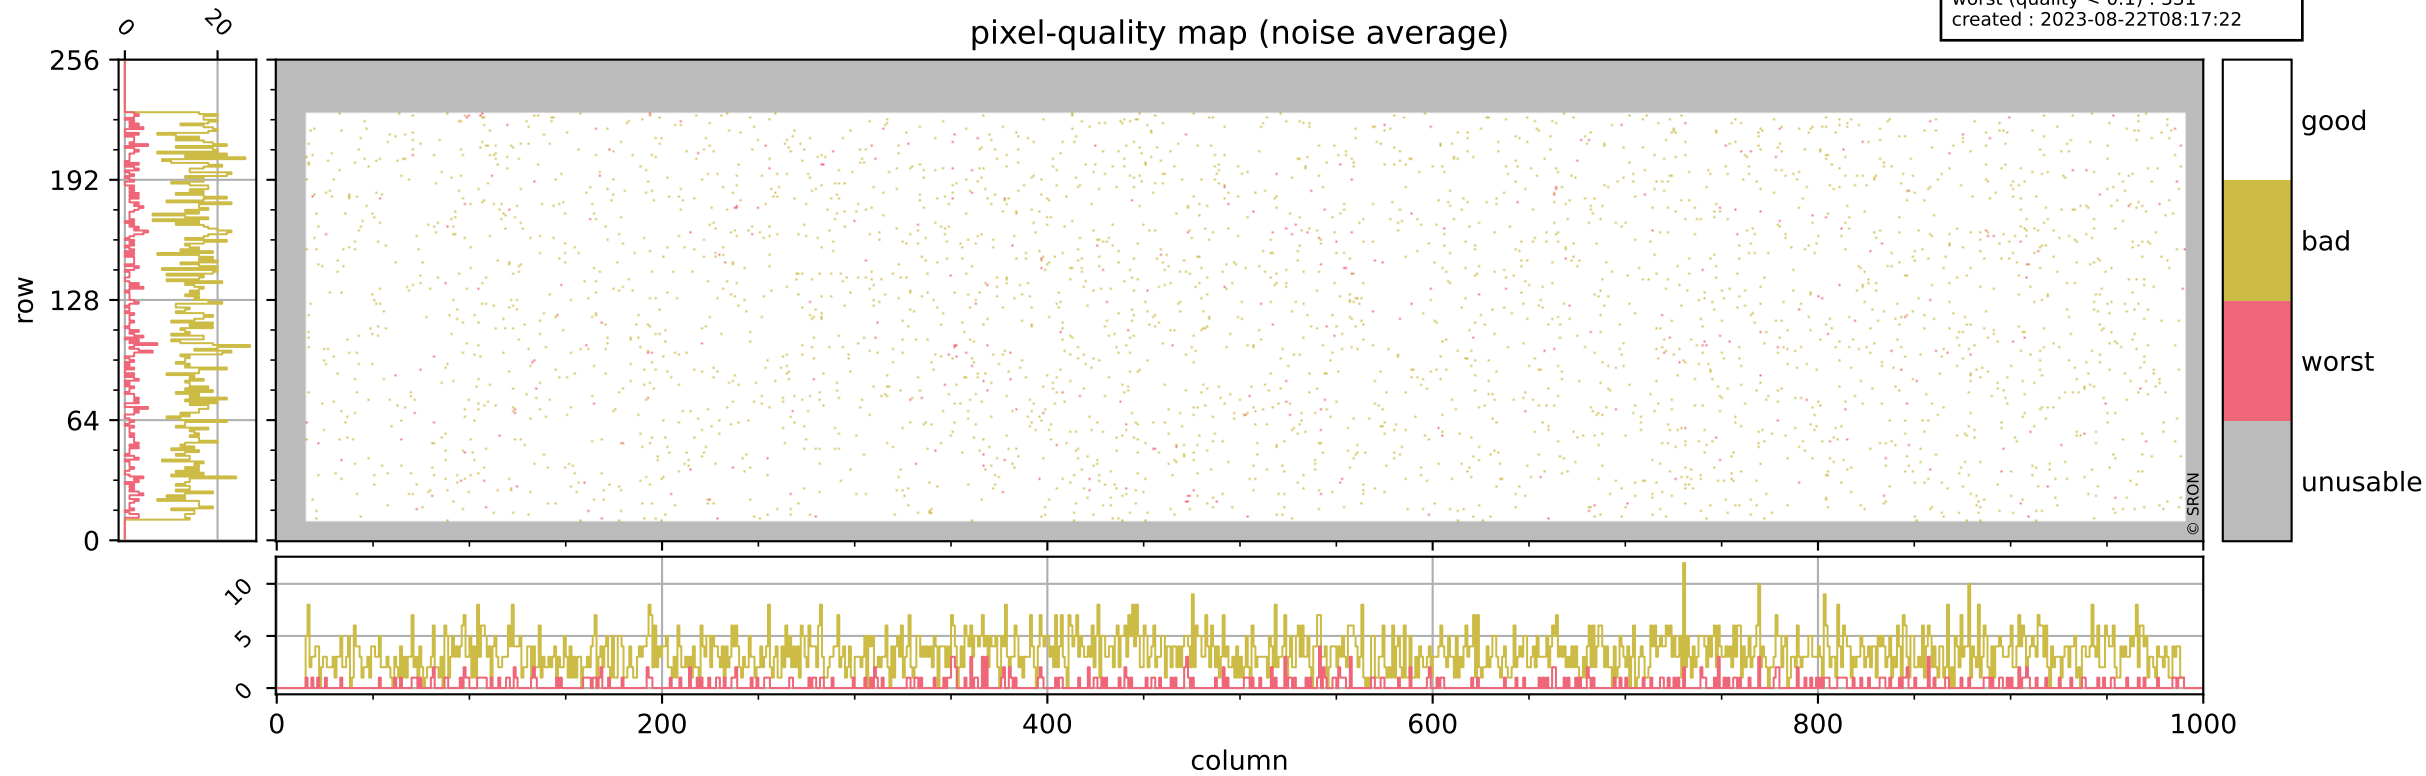

Tropomi SWIR pixel quality (official)

orbits : 19 in [16897, 16942]
coverage : 2021-01-16 / 2021-01-19
bad (quality < 0.8) : 290
worst (quality < 0.1) : 116
created : 2023-08-22T08:17:21

Tropomi SWIR pixel quality (official)

orbits : 19 in [16897, 16942]
coverage : 2021-01-16 / 2021-01-19
bad (quality < 0.8) : 3315
worst (quality < 0.1) : 331
created : 2023-08-22T08:17:22

pixel-quality map (noise average)

Tropomi SWIR pixel quality (official)

orbits : 19 in [16897, 16942]
coverage : 2021-01-16 / 2021-01-19
to good : 361
good to bad : 1480
to worst : 204
created : 2023-08-22T08:17:22

total quality compared with SWIR pixel-quality CKD

Tropomi SWIR pixel quality (official)

orbits : 19 in [16897, 16942]
coverage : 2021-01-16 / 2021-01-19
created : 2023-08-22T08:17:22

Histograms of pixel-quality

Tropomi SWIR pixel quality (official) ground-tracks of Sentinel-5P

orbits : 19 in [16897, 16942]
coverage : 2021-01-16 / 2021-01-19
created : 2023-08-22T08:17:22