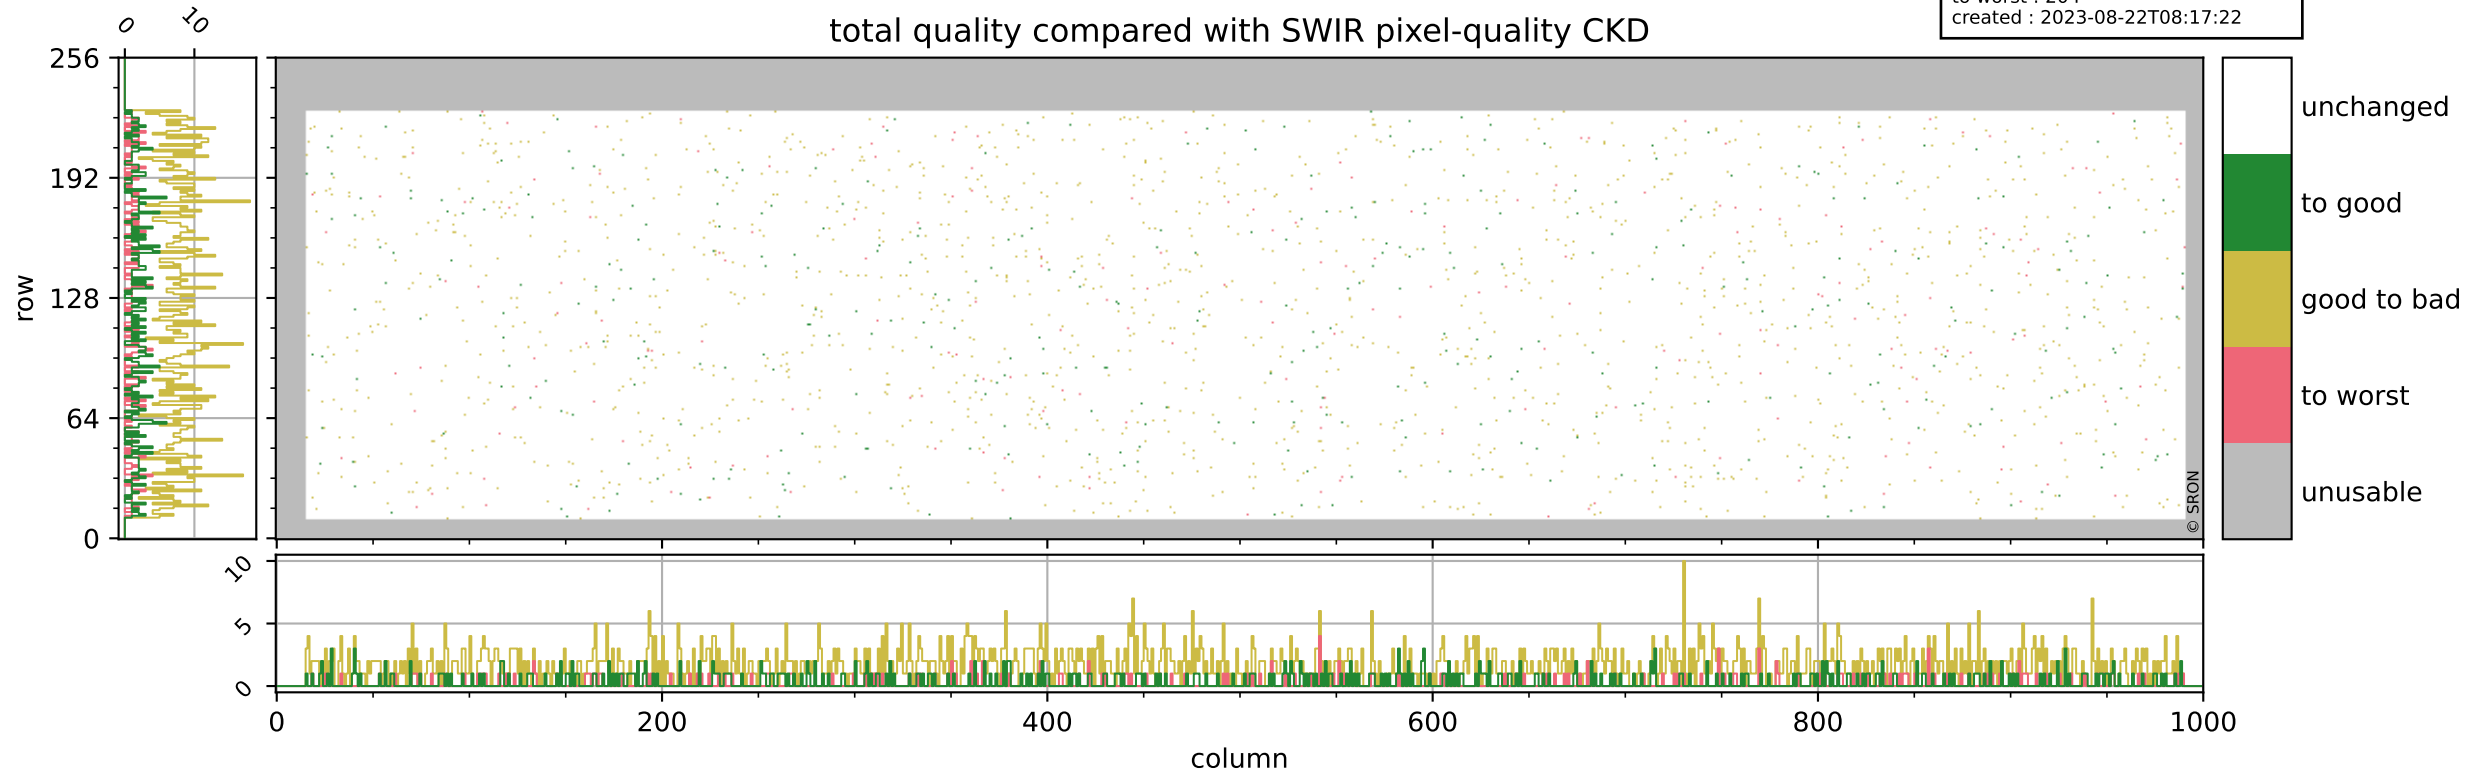

Tropomi SWIR pixel quality (official)

orbits : 19 in [16897, 16942]
coverage : 2021-01-16 / 2021-01-19
bad (quality < 0.8) : 290
worst (quality < 0.1) : 116
created : 2023-08-22T08:17:21

Tropomi SWIR pixel quality (official)

orbits : 19 in [16897, 16942]
coverage : 2021-01-16 / 2021-01-19
bad (quality < 0.8) : 3315
worst (quality < 0.1) : 331
created : 2023-08-22T08:17:22

pixel-quality map (noise average)

Tropomi SWIR pixel quality (official)

orbits : 19 in [16897, 16942]
coverage : 2021-01-16 / 2021-01-19
to good : 361
good to bad : 1480
to worst : 204
created : 2023-08-22T08:17:22

total quality compared with SWIR pixel-quality CKD

Tropomi SWIR pixel quality (official)

orbits : 19 in [16897, 16942]
coverage : 2021-01-16 / 2021-01-19
created : 2023-08-22T08:17:22

Histograms of pixel-quality

Tropomi SWIR pixel quality (official) ground-tracks of Sentinel-5P

orbits : 19 in [16897, 16942]
coverage : 2021-01-16 / 2021-01-19
created : 2023-08-22T08:17:22