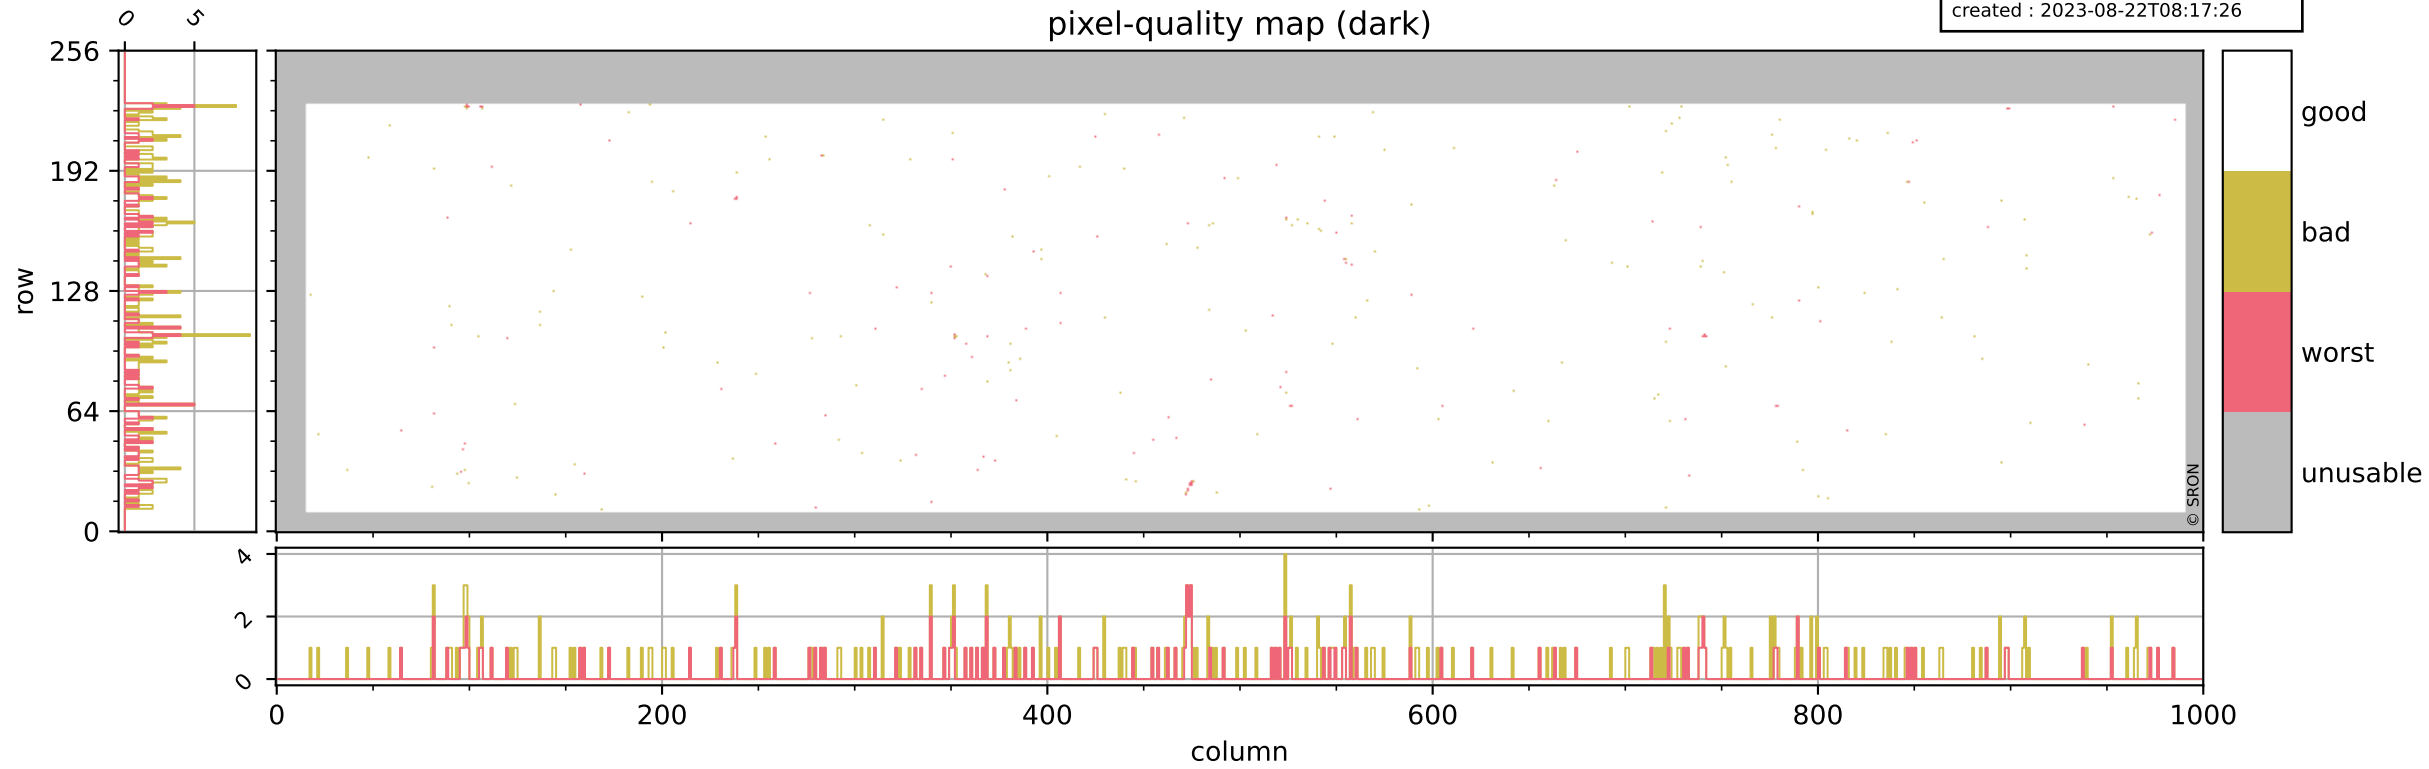

Tropomi SWIR pixel quality (official)

orbits : 19 in [16927, 16972]
coverage : 2021-01-18 / 2021-01-21
bad (quality < 0.8) : 3625
worst (quality < 0.1) : 448
created : 2023-08-22T08:17:26

pixel-quality map

Tropomi SWIR pixel quality (official)

orbits : 19 in [16927, 16972]
coverage : 2021-01-18 / 2021-01-21
bad (quality < 0.8) : 288
worst (quality < 0.1) : 116
created : 2023-08-22T08:17:26

pixel-quality map (dark)

Tropomi SWIR pixel quality (official)

orbits : 19 in [16927, 16972]
coverage : 2021-01-18 / 2021-01-21
bad (quality < 0.8) : 3377
worst (quality < 0.1) : 367
created : 2023-08-22T08:17:26

pixel-quality map (noise average)

Tropomi SWIR pixel quality (official)

orbits : 19 in [16927, 16972]
coverage : 2021-01-18 / 2021-01-21
created : 2023-08-22T08:17:27

Histograms of pixel-quality

Tropomi SWIR pixel quality (official) ground-tracks of Sentinel-5P