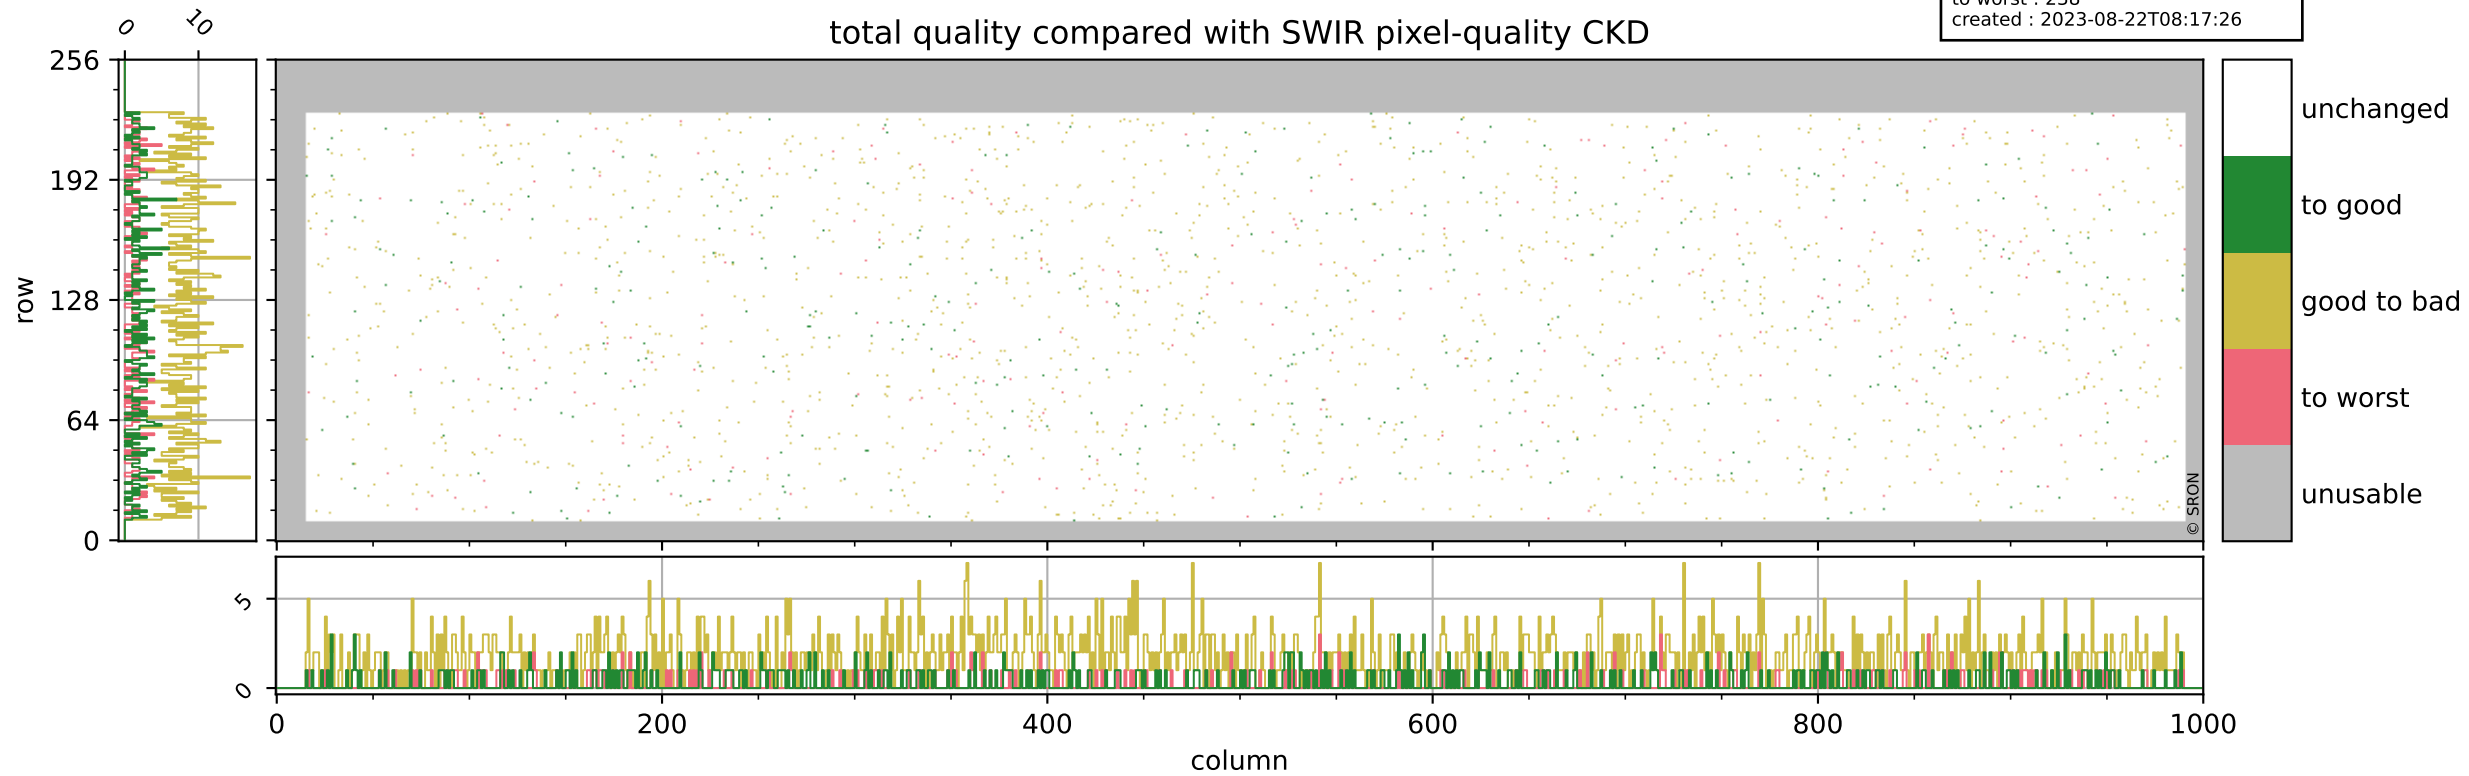

Tropomi SWIR pixel quality (official)

orbits : 19 in [16927, 16972]
coverage : 2021-01-18 / 2021-01-21
bad (quality < 0.8) : 288
worst (quality < 0.1) : 116
created : 2023-08-22T08:17:26

pixel-quality map (dark)

Tropomi SWIR pixel quality (official)

orbits : 19 in [16927, 16972]
coverage : 2021-01-18 / 2021-01-21
bad (quality < 0.8) : 3377
worst (quality < 0.1) : 367
created : 2023-08-22T08:17:26

pixel-quality map (noise average)

Tropomi SWIR pixel quality (official)

orbits : 19 in [16927, 16972]
coverage : 2021-01-18 / 2021-01-21
to good : 371
good to bad : 1513
to worst : 238
created : 2023-08-22T08:17:26

total quality compared with SWIR pixel-quality CKD

Tropomi SWIR pixel quality (official)

orbits : 19 in [16927, 16972]
coverage : 2021-01-18 / 2021-01-21
created : 2023-08-22T08:17:27

Histograms of pixel-quality

Tropomi SWIR pixel quality (official) ground-tracks of Sentinel-5P