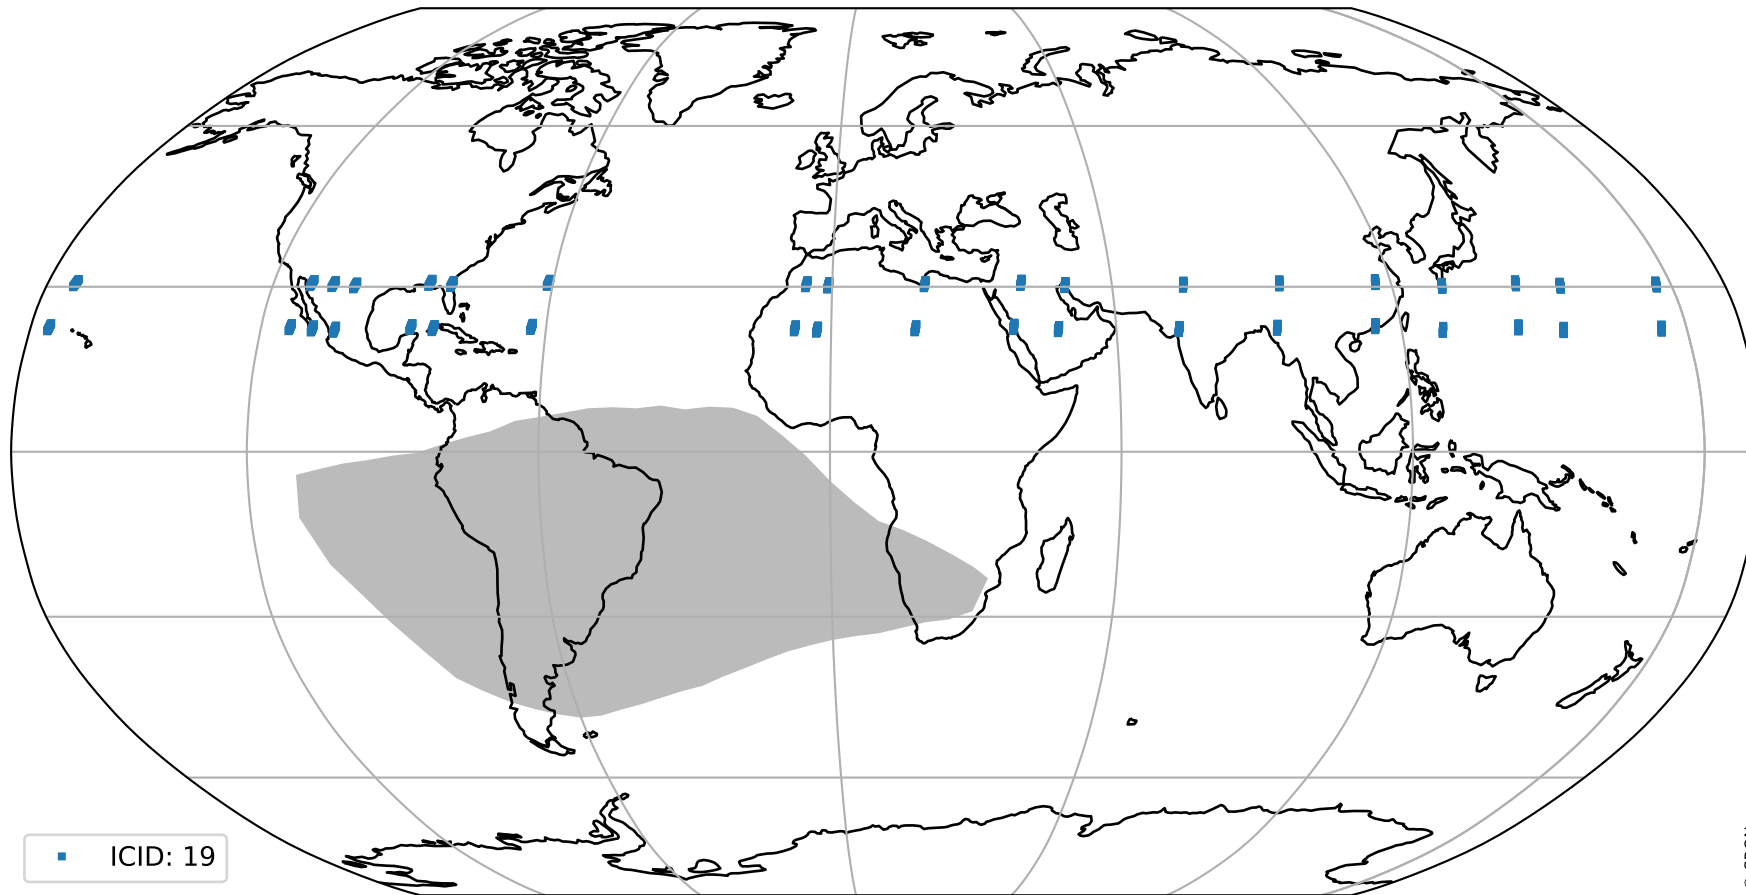

Tropomi SWIR pixel quality (official)

orbits : 19 in [16927, 16972]
coverage : 2021-01-18 / 2021-01-21
created : 2023-08-22T08:17:27

Histograms of pixel-quality

Tropomi SWIR pixel quality (official) ground-tracks of Sentinel-5P

orbits : 19 in [16927, 16972]
coverage : 2021-01-18 / 2021-01-21
created : 2023-08-22T08:17:27

Tropomi SWIR pixel quality (official)

orbits : [2827, 16972]
coverage : 2018-04-30 / 2021-01-21
created : 2023-08-22T08:17:27