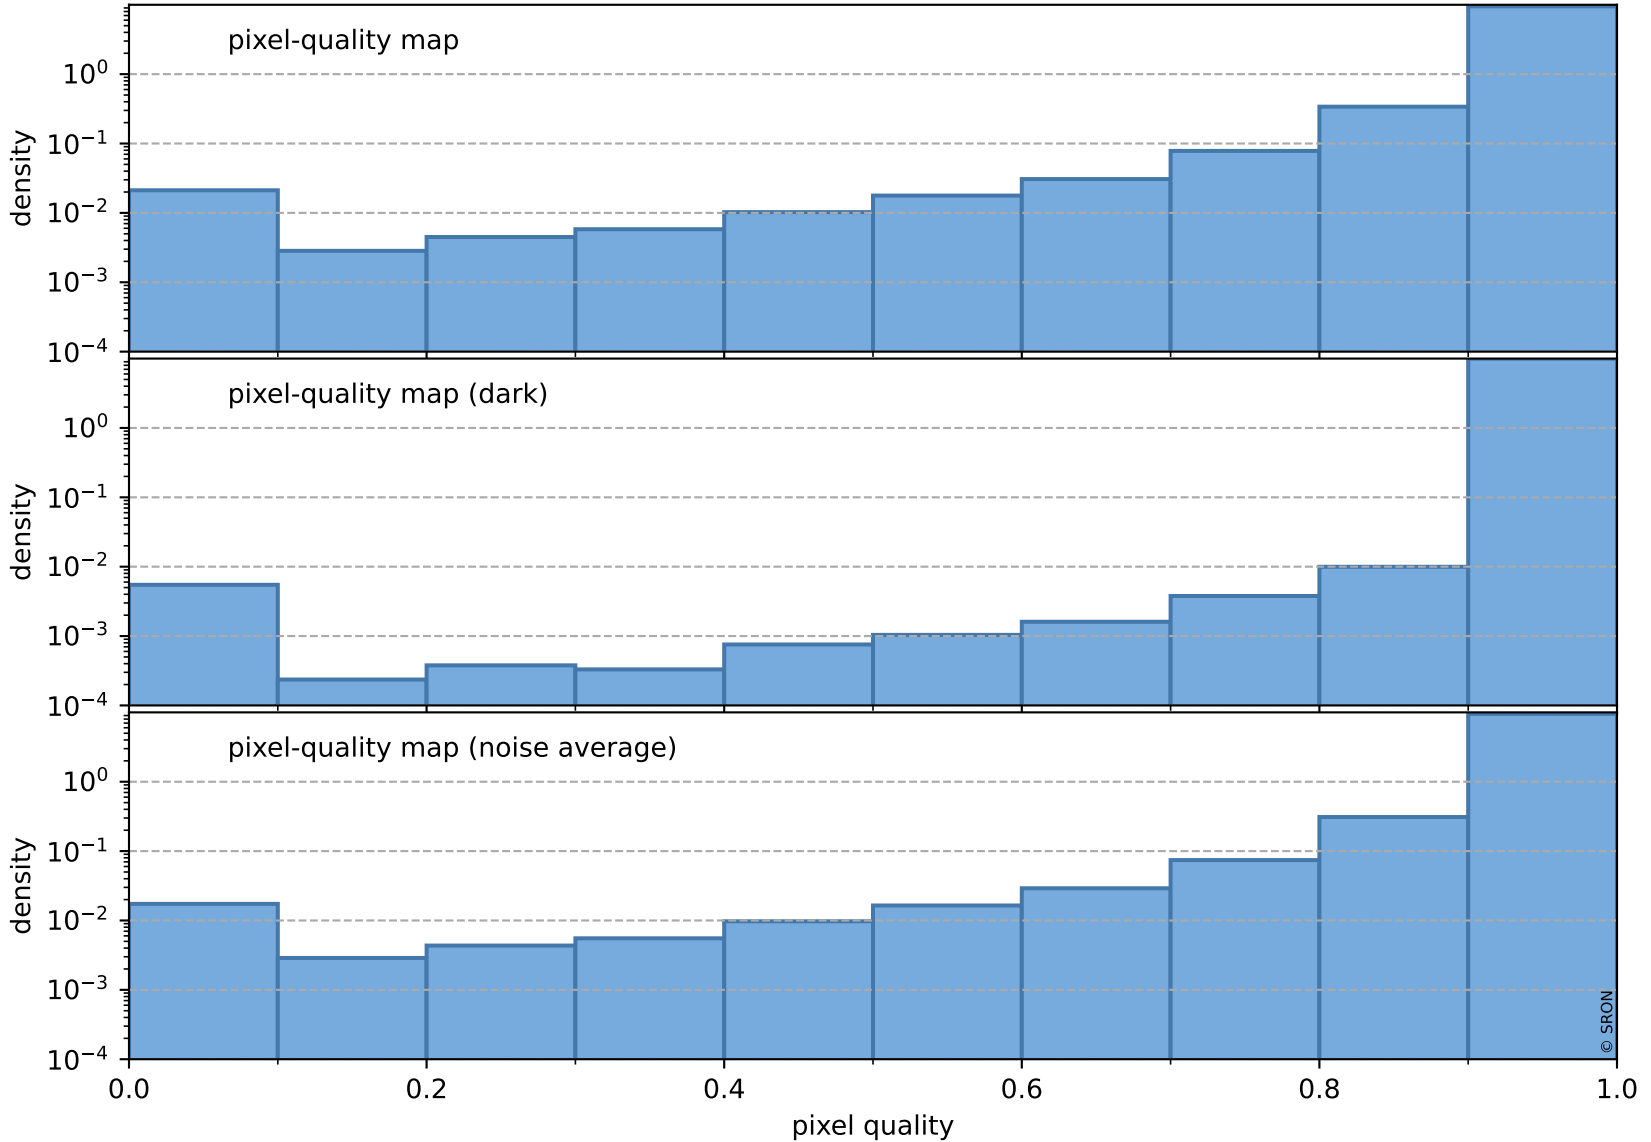

Tropomi SWIR pixel quality (official)

orbits : 19 in [16927, 16972]
coverage : 2021-01-18 / 2021-01-21
to good : 371
good to bad : 1513
to worst : 238
created : 2023-08-22T08:17:26

total quality compared with SWIR pixel-quality CKD

Tropomi SWIR pixel quality (official)

orbits : 19 in [16927, 16972]
coverage : 2021-01-18 / 2021-01-21
created : 2023-08-22T08:17:27

Histograms of pixel-quality

Tropomi SWIR pixel quality (official) ground-tracks of Sentinel-5P

orbits : 19 in [16927, 16972]
coverage : 2021-01-18 / 2021-01-21
created : 2023-08-22T08:17:27

Tropomi SWIR pixel quality (official)

orbits : [2827, 16972]
coverage : 2018-04-30 / 2021-01-21
created : 2023-08-22T08:17:27