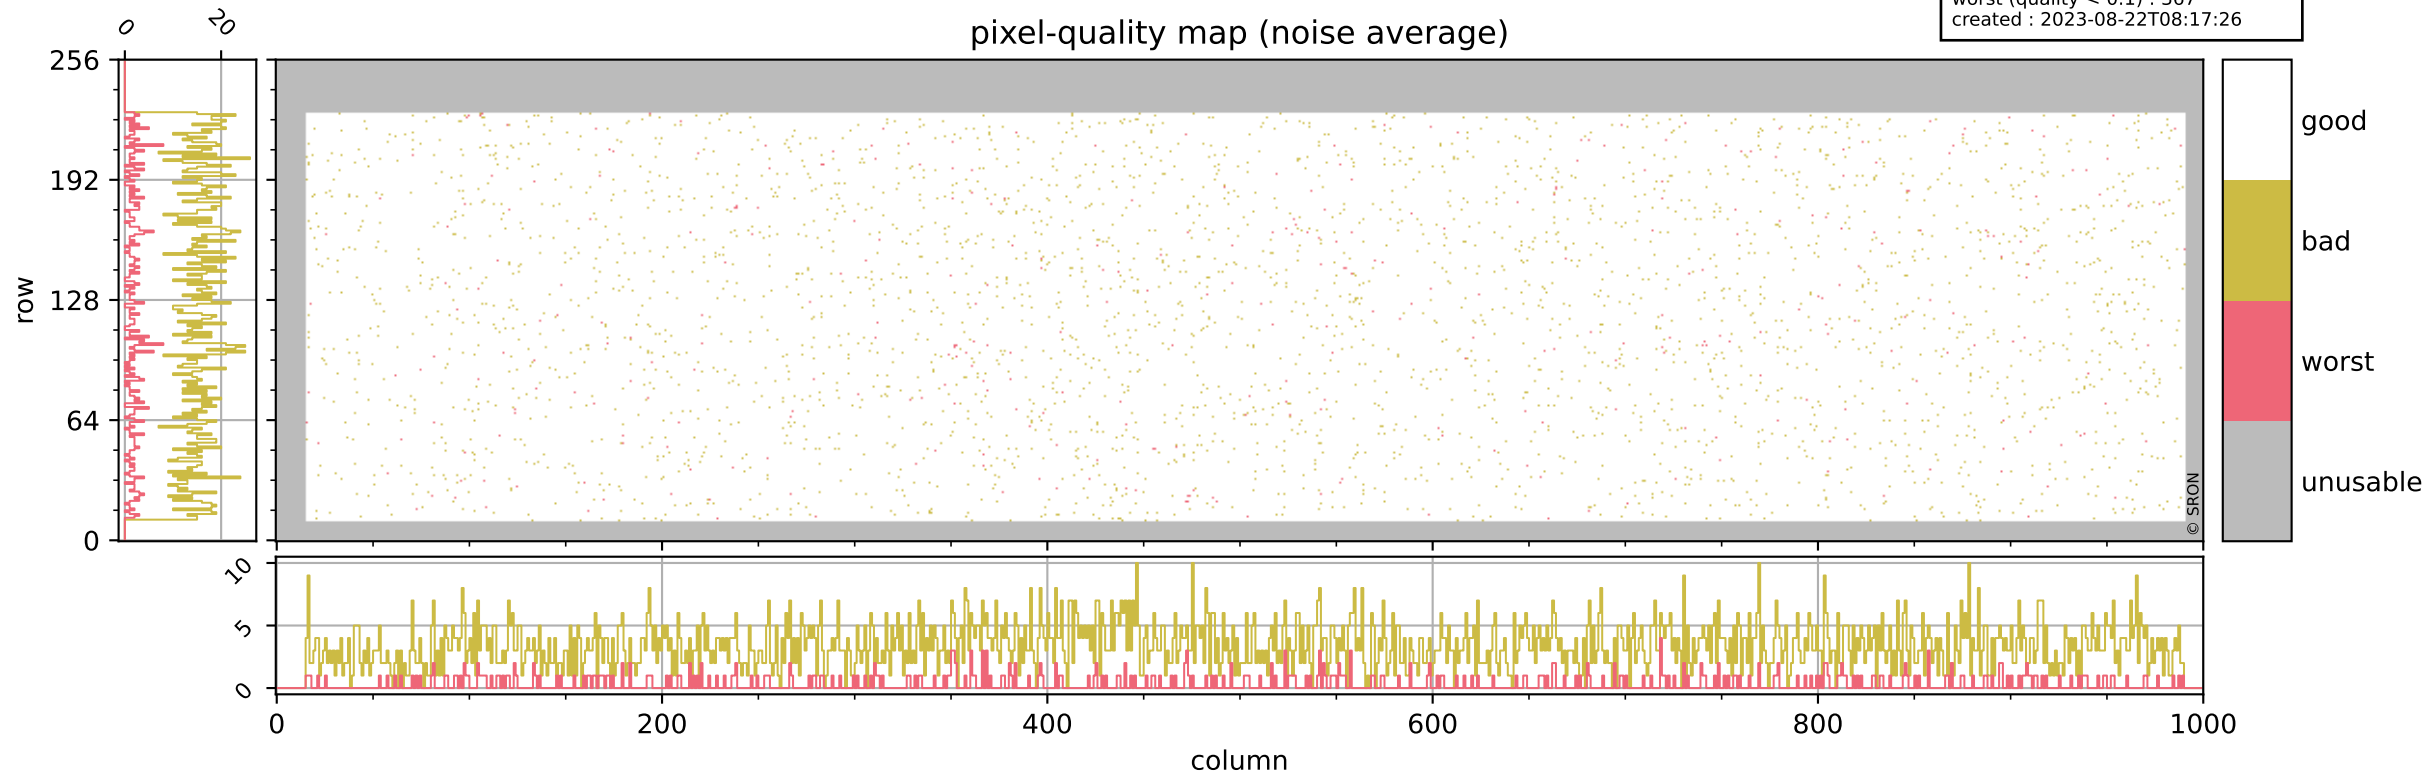

Tropomi SWIR pixel quality (official)

orbits : 19 in [16927, 16972]
coverage : 2021-01-18 / 2021-01-21
bad (quality < 0.8) : 288
worst (quality < 0.1) : 116
created : 2023-08-22T08:17:26

pixel-quality map (dark)

Tropomi SWIR pixel quality (official)

orbits : 19 in [16927, 16972]
coverage : 2021-01-18 / 2021-01-21
bad (quality < 0.8) : 3377
worst (quality < 0.1) : 367
created : 2023-08-22T08:17:26

pixel-quality map (noise average)

Tropomi SWIR pixel quality (official)

orbits : 19 in [16927, 16972]
coverage : 2021-01-18 / 2021-01-21
to good : 371
good to bad : 1513
to worst : 238
created : 2023-08-22T08:17:26

total quality compared with SWIR pixel-quality CKD

Tropomi SWIR pixel quality (official)

orbits : 19 in [16927, 16972]
coverage : 2021-01-18 / 2021-01-21
created : 2023-08-22T08:17:27

Histograms of pixel-quality

Tropomi SWIR pixel quality (official) ground-tracks of Sentinel-5P