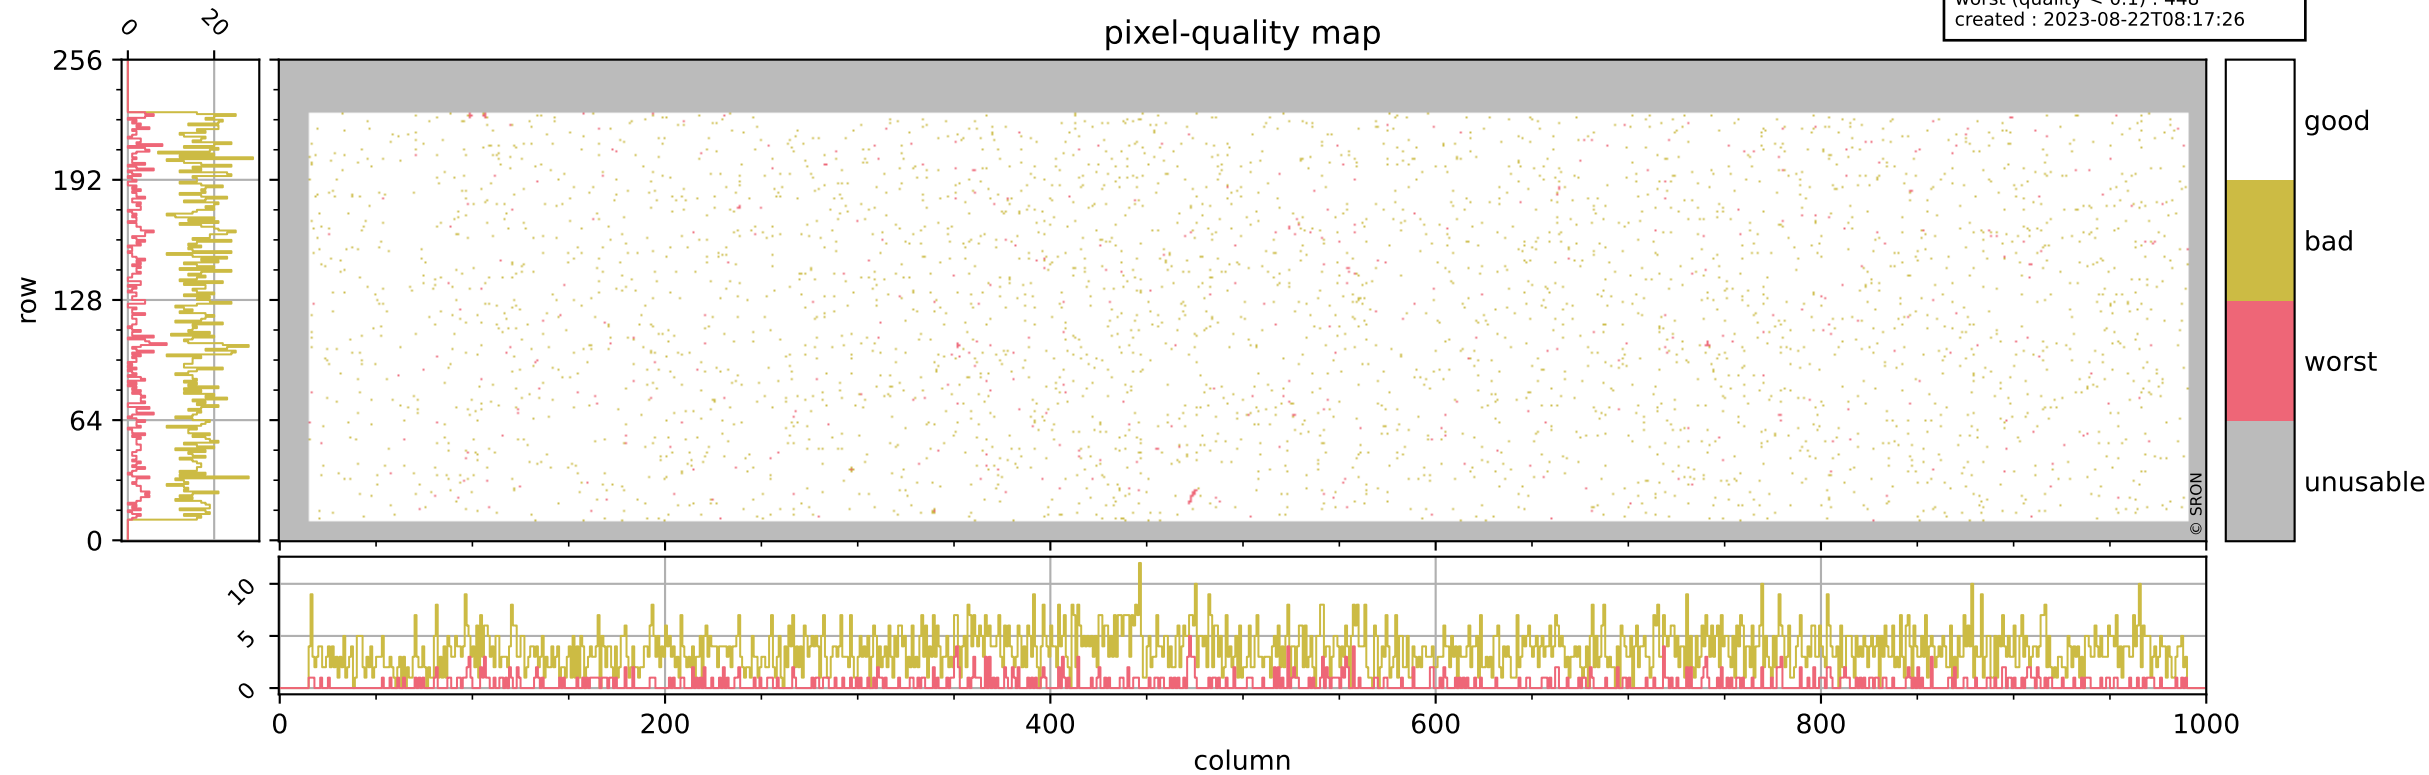

Tropomi SWIR pixel quality (official)

orbits : 19 in [16927, 16972]
coverage : 2021-01-18 / 2021-01-21
bad (quality < 0.8) : 3625
worst (quality < 0.1) : 448
created : 2023-08-22T08:17:26

pixel-quality map

Tropomi SWIR pixel quality (official)

orbits : 19 in [16927, 16972]
coverage : 2021-01-18 / 2021-01-21
bad (quality < 0.8) : 288
worst (quality < 0.1) : 116
created : 2023-08-22T08:17:26

pixel-quality map (dark)

Tropomi SWIR pixel quality (official)

orbits : 19 in [16927, 16972]
coverage : 2021-01-18 / 2021-01-21
bad (quality < 0.8) : 3377
worst (quality < 0.1) : 367
created : 2023-08-22T08:17:26

pixel-quality map (noise average)

Tropomi SWIR pixel quality (official)

orbits : 19 in [16927, 16972]
coverage : 2021-01-18 / 2021-01-21
created : 2023-08-22T08:17:27

Histograms of pixel-quality

Tropomi SWIR pixel quality (official) ground-tracks of Sentinel-5P