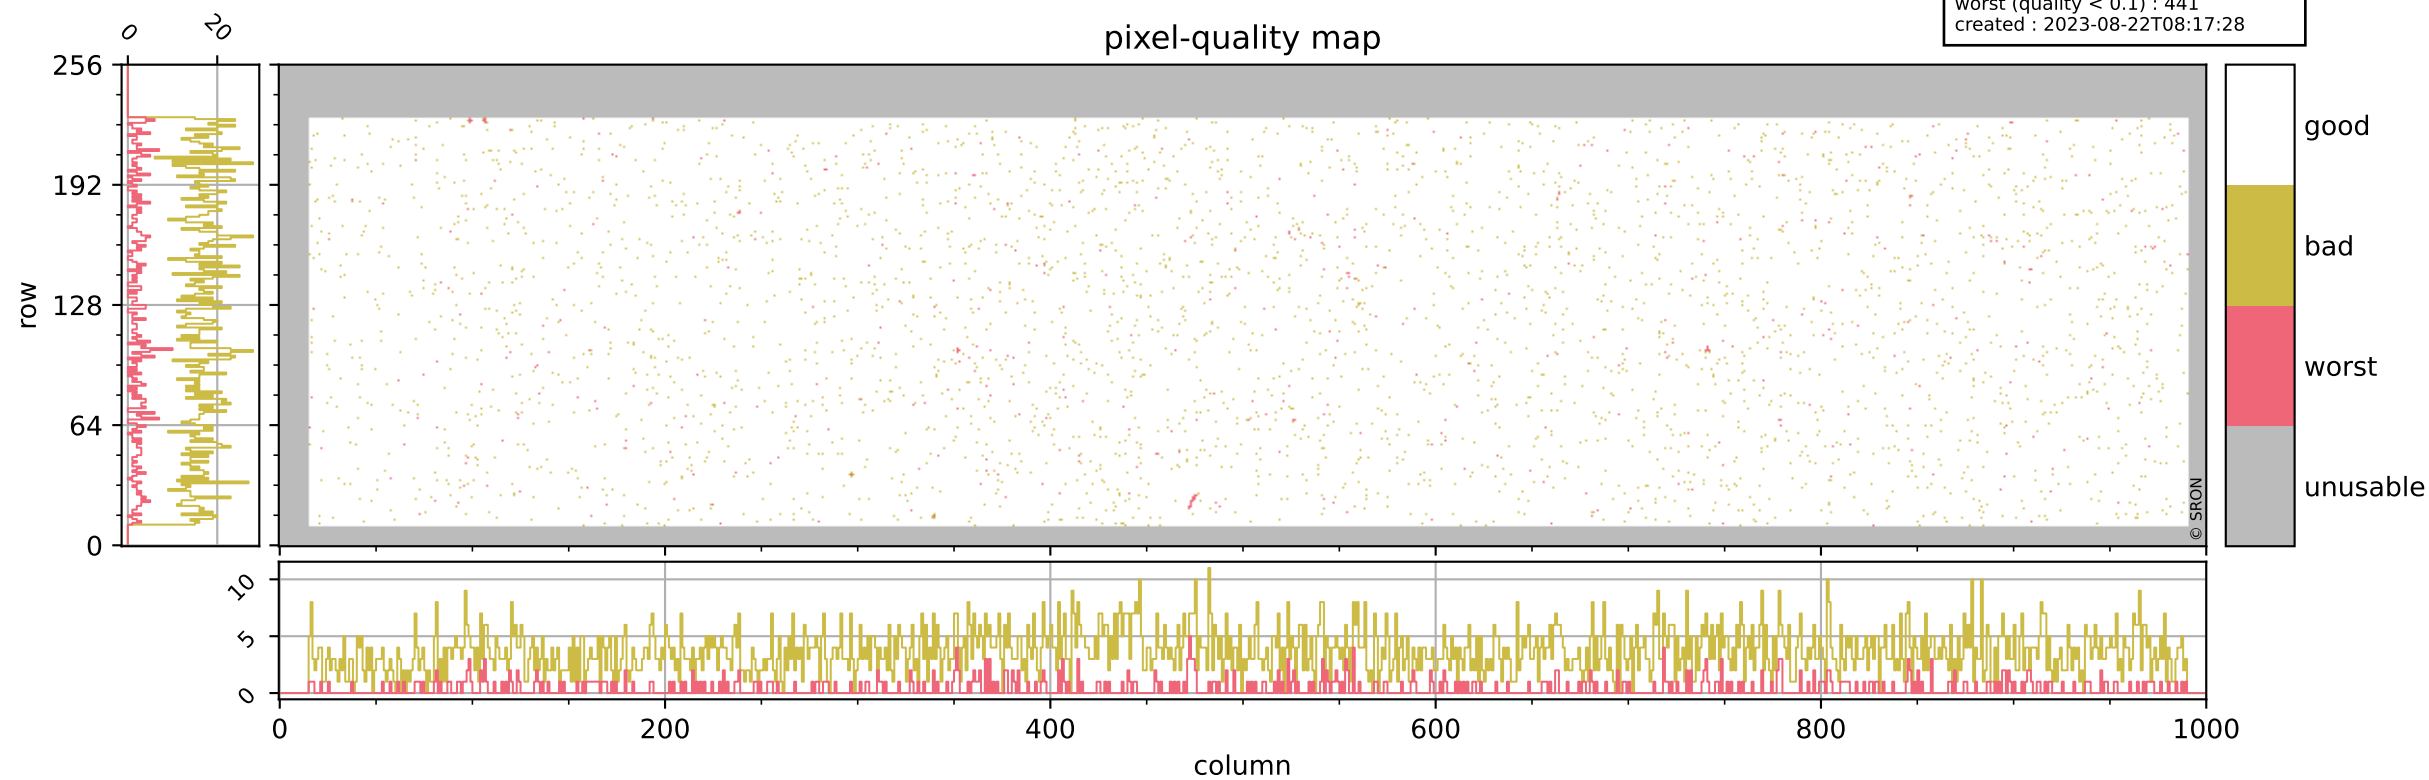

Tropomi SWIR pixel quality (official)

orbits : 20 in [16942, 16987]
coverage : 2021-01-19 / 2021-01-22
bad (quality < 0.8) : 3641
worst (quality < 0.1) : 441
created : 2023-08-22T08:17:28

Tropomi SWIR pixel quality (official)

orbits : 20 in [16942, 16987]
coverage : 2021-01-19 / 2021-01-22
bad (quality < 0.8) : 287
worst (quality < 0.1) : 114
created : 2023-08-22T08:17:28

pixel-quality map (dark)

Tropomi SWIR pixel quality (official)

orbits : 20 in [16942, 16987]
coverage : 2021-01-19 / 2021-01-22
bad (quality < 0.8) : 3396
worst (quality < 0.1) : 362
created : 2023-08-22T08:17:28

pixel-quality map (noise average)

Tropomi SWIR pixel quality (official)

orbits : 20 in [16942, 16987]
coverage : 2021-01-19 / 2021-01-22
created : 2023-08-22T08:17:29

Histograms of pixel-quality

Tropomi SWIR pixel quality (official) ground-tracks of Sentinel-5P

orbits : 20 in [16942, 16987]
coverage : 2021-01-19 / 2021-01-22
created : 2023-08-22T08:17:29