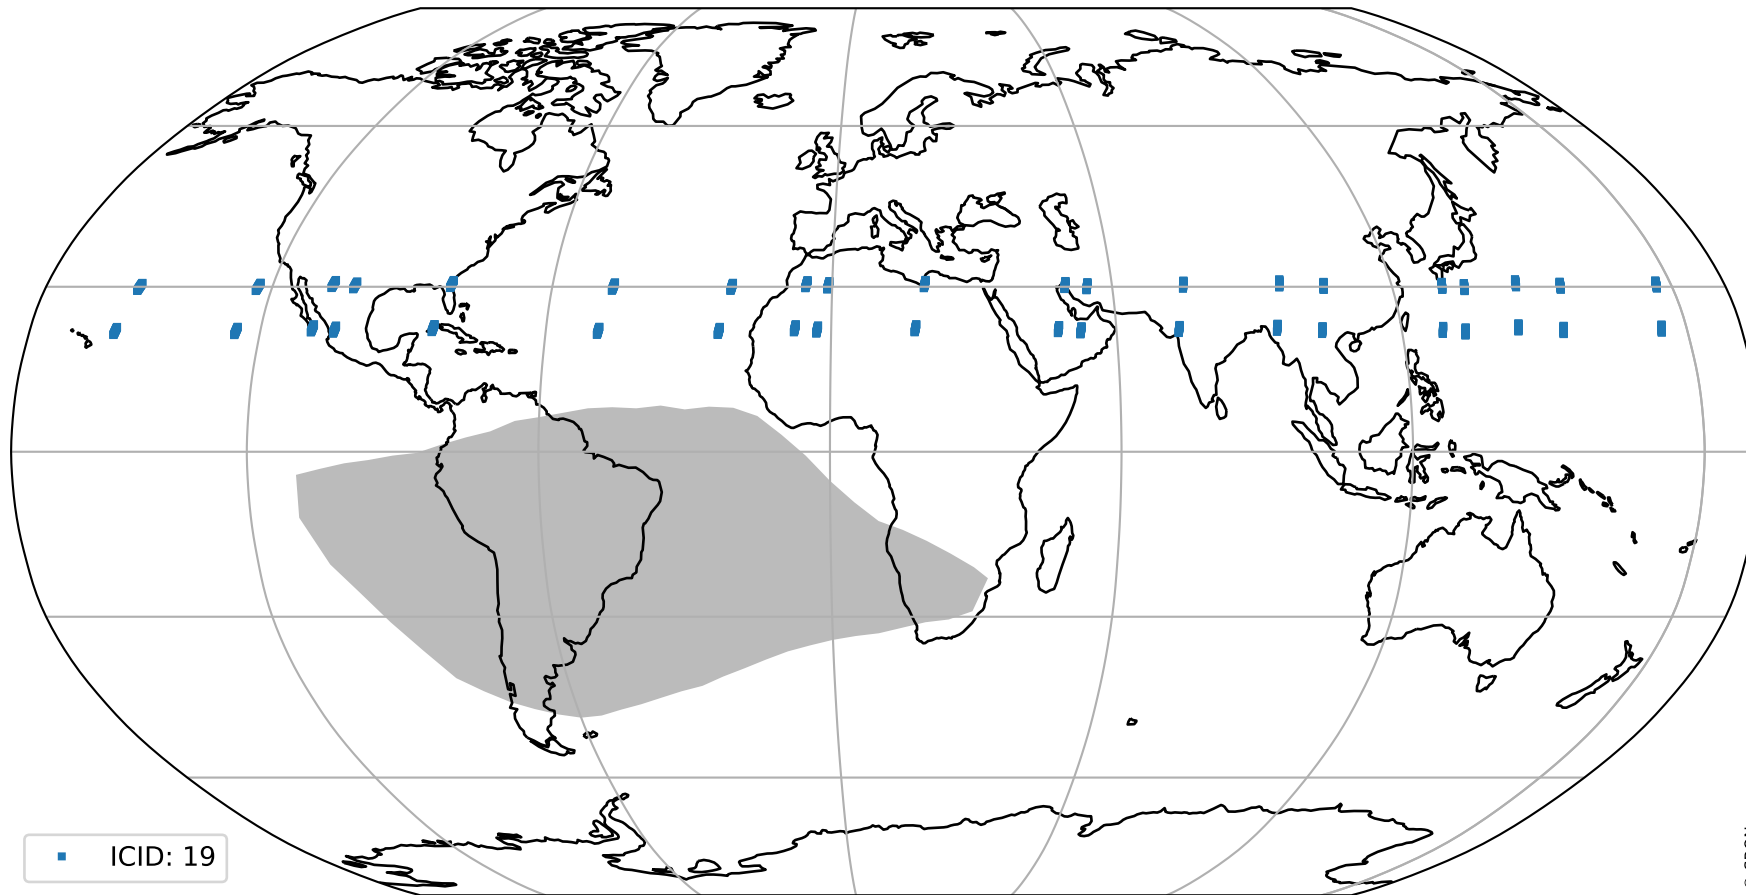

orbits : 20 in [16942, 16987]
coverage : 2021-01-19 / 2021-01-22
bad (quality < 0.8) : 3396
worst (quality < 0.1) : 362
created : 2023-08-22T08:17:28

pixel-quality map (noise average)

Tropomi SWIR pixel quality (official)

orbits : 20 in [16942, 16987]
coverage : 2021-01-19 / 2021-01-22
to good : 361
good to bad : 1522
to worst : 232
created : 2023-08-22T08:17:29

total quality compared with SWIR pixel-quality CKD

Tropomi SWIR pixel quality (official)

orbits : 20 in [16942, 16987]
coverage : 2021-01-19 / 2021-01-22
created : 2023-08-22T08:17:29

Histograms of pixel-quality

Tropomi SWIR pixel quality (official) ground-tracks of Sentinel-5P

orbits : 20 in [16942, 16987]
coverage : 2021-01-19 / 2021-01-22
created : 2023-08-22T08:17:29

Tropomi SWIR pixel quality (official)

orbits : [2827, 16987]
coverage : 2018-04-30 / 2021-01-22
created : 2023-08-22T08:17:30

trend of pixel quality & temperatures