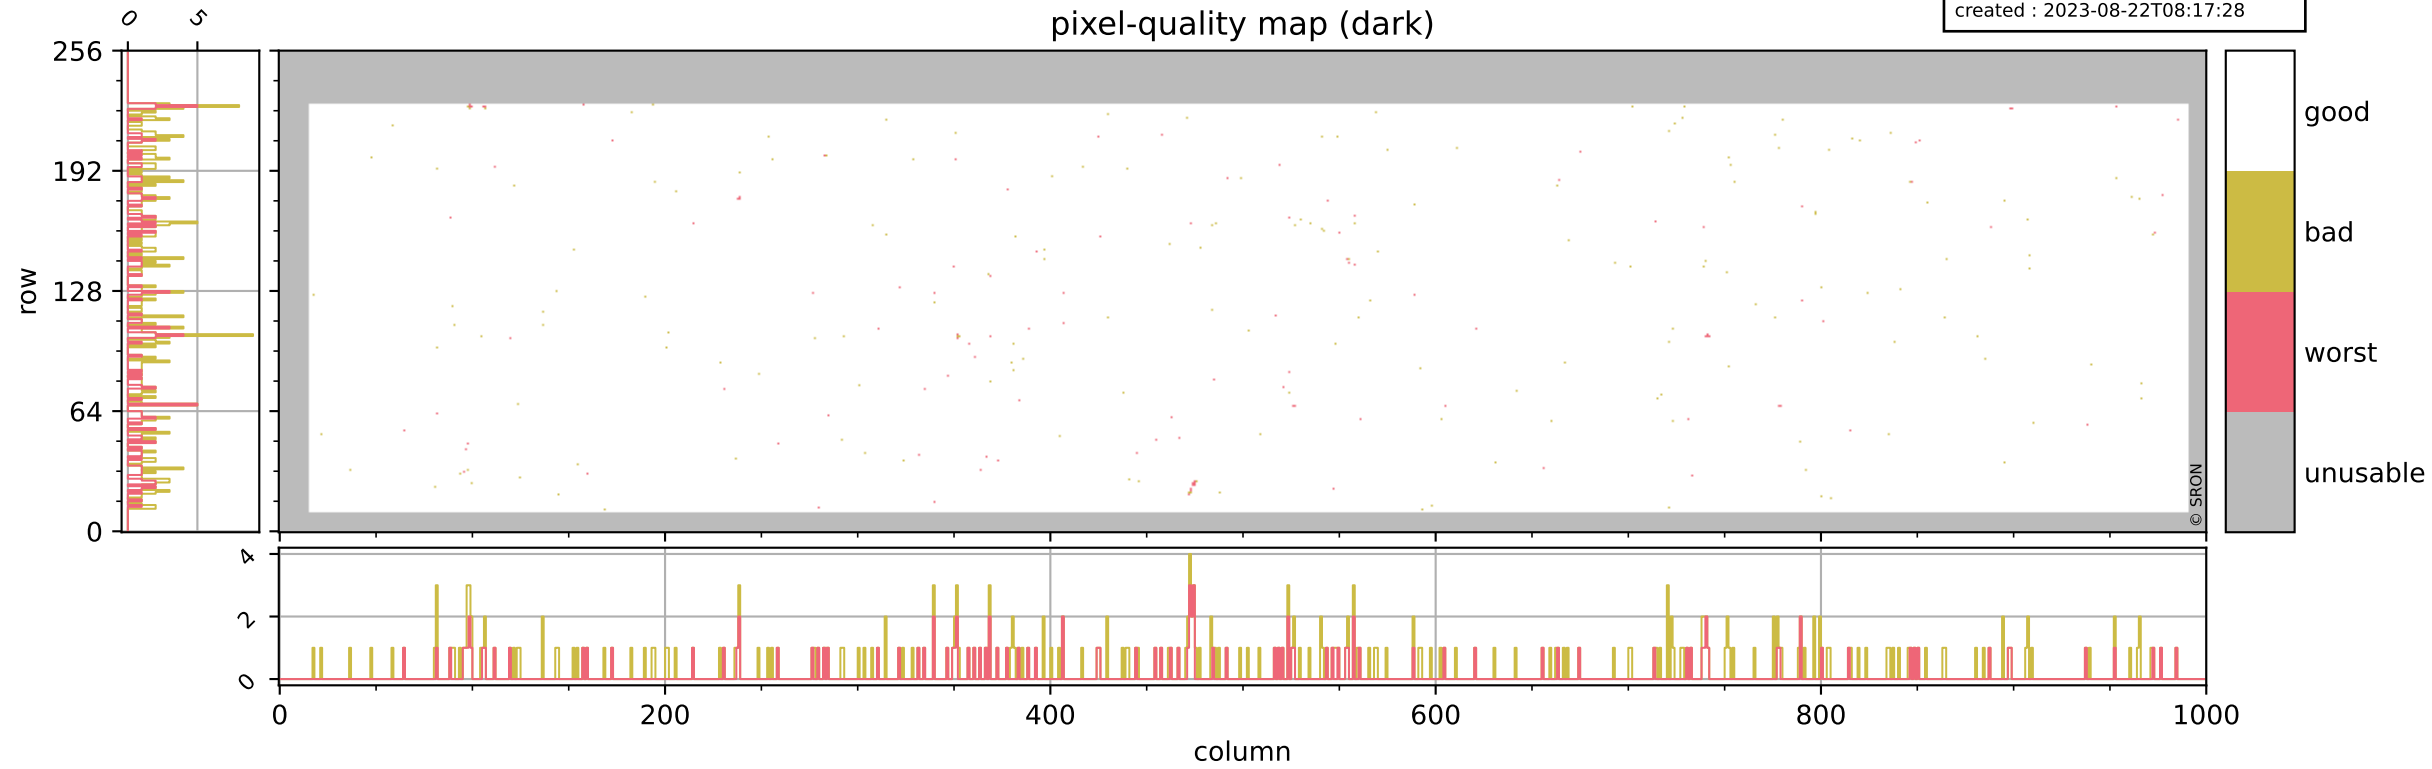

Tropomi SWIR pixel quality (official)

orbits : 20 in [16942, 16987]
coverage : 2021-01-19 / 2021-01-22
bad (quality < 0.8) : 3641
worst (quality < 0.1) : 441
created : 2023-08-22T08:17:28

Tropomi SWIR pixel quality (official)

orbits : 20 in [16942, 16987]
coverage : 2021-01-19 / 2021-01-22
bad (quality < 0.8) : 287
worst (quality < 0.1) : 114
created : 2023-08-22T08:17:28

pixel-quality map (dark)

Tropomi SWIR pixel quality (official)

orbits : 20 in [16942, 16987]
coverage : 2021-01-19 / 2021-01-22
bad (quality < 0.8) : 3396
worst (quality < 0.1) : 362
created : 2023-08-22T08:17:28

pixel-quality map (noise average)

Tropomi SWIR pixel quality (official)

orbits : 20 in [16942, 16987]
coverage : 2021-01-19 / 2021-01-22
created : 2023-08-22T08:17:29

Histograms of pixel-quality

Tropomi SWIR pixel quality (official) ground-tracks of Sentinel-5P

orbits : 20 in [16942, 16987]
coverage : 2021-01-19 / 2021-01-22
created : 2023-08-22T08:17:29