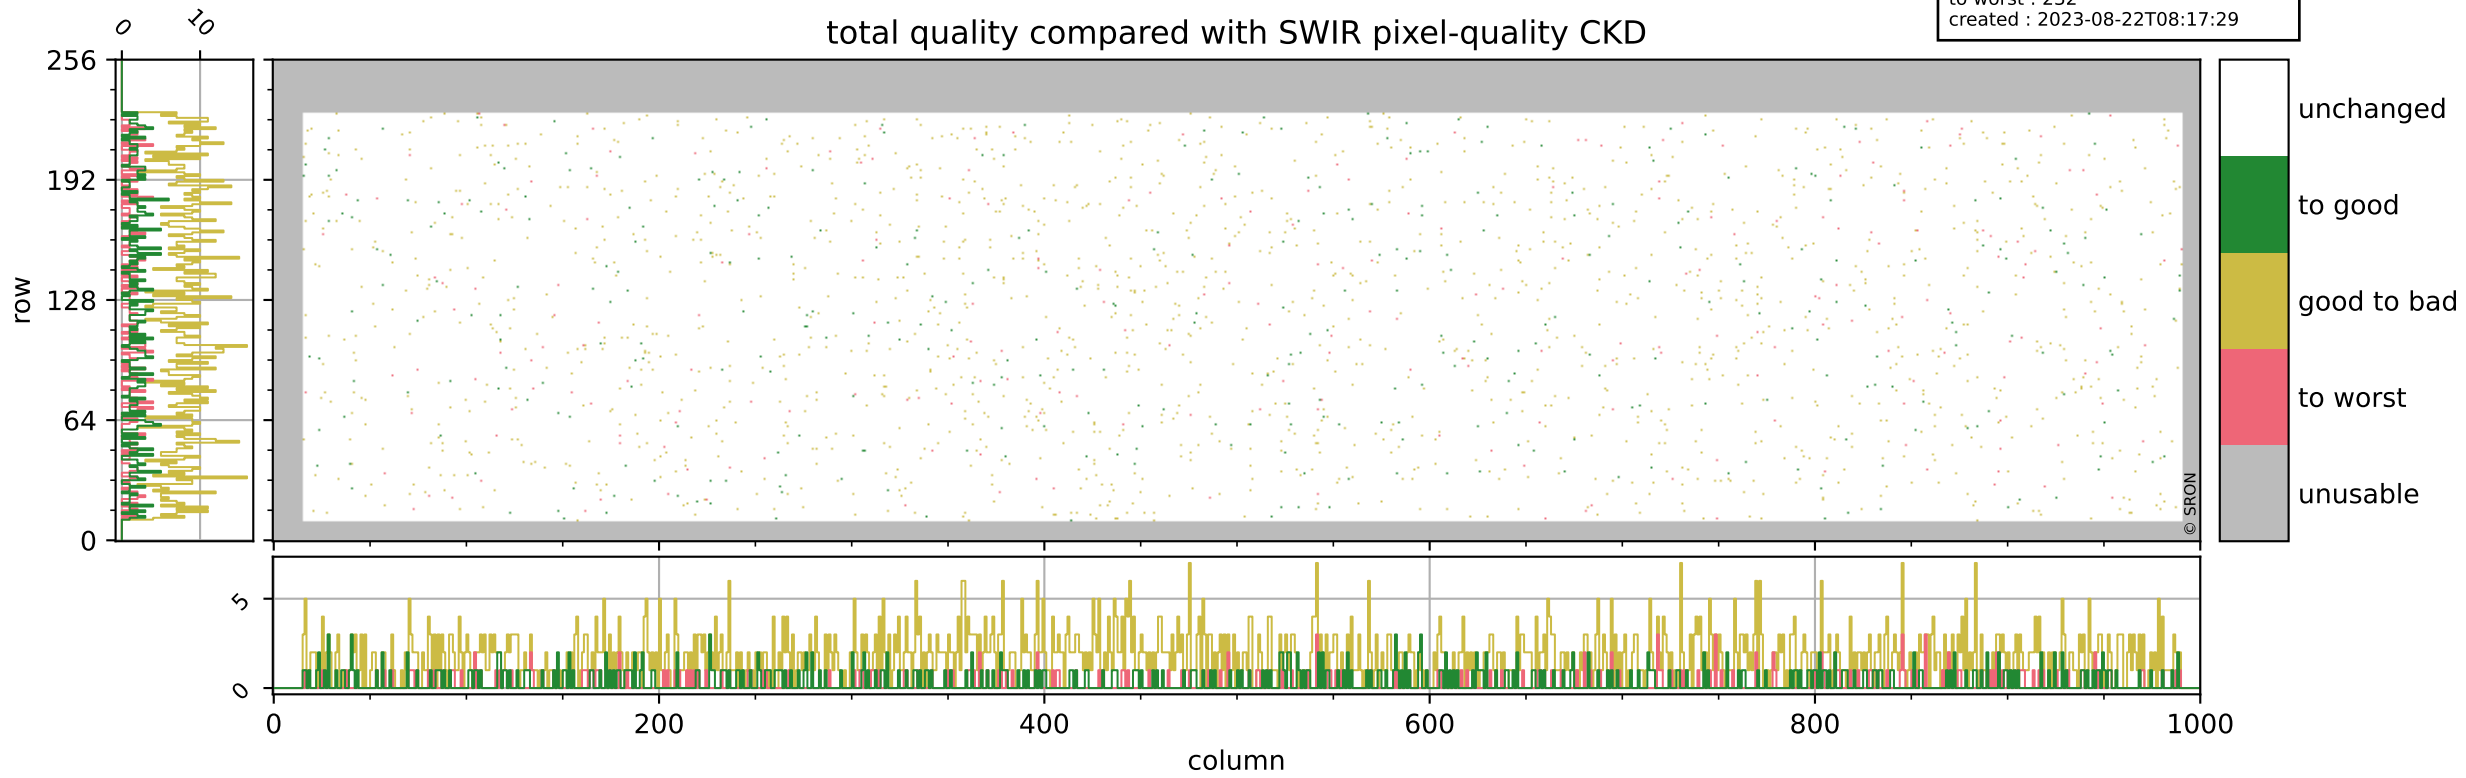

orbits : 20 in [16942, 16987]
coverage : 2021-01-19 / 2021-01-22
bad (quality < 0.8) : 287
worst (quality < 0.1) : 114
created : 2023-08-22T08:17:28

pixel-quality map (dark)

Tropomi SWIR pixel quality (official)

orbits : 20 in [16942, 16987]
coverage : 2021-01-19 / 2021-01-22
bad (quality < 0.8) : 3396
worst (quality < 0.1) : 362
created : 2023-08-22T08:17:28

pixel-quality map (noise average)

Tropomi SWIR pixel quality (official)

orbits : 20 in [16942, 16987]
coverage : 2021-01-19 / 2021-01-22
to good : 361
good to bad : 1522
to worst : 232
created : 2023-08-22T08:17:29

total quality compared with SWIR pixel-quality CKD

Tropomi SWIR pixel quality (official)

orbits : 20 in [16942, 16987]
coverage : 2021-01-19 / 2021-01-22
created : 2023-08-22T08:17:29

Histograms of pixel-quality

Tropomi SWIR pixel quality (official) ground-tracks of Sentinel-5P

orbits : 20 in [16942, 16987]
coverage : 2021-01-19 / 2021-01-22
created : 2023-08-22T08:17:29