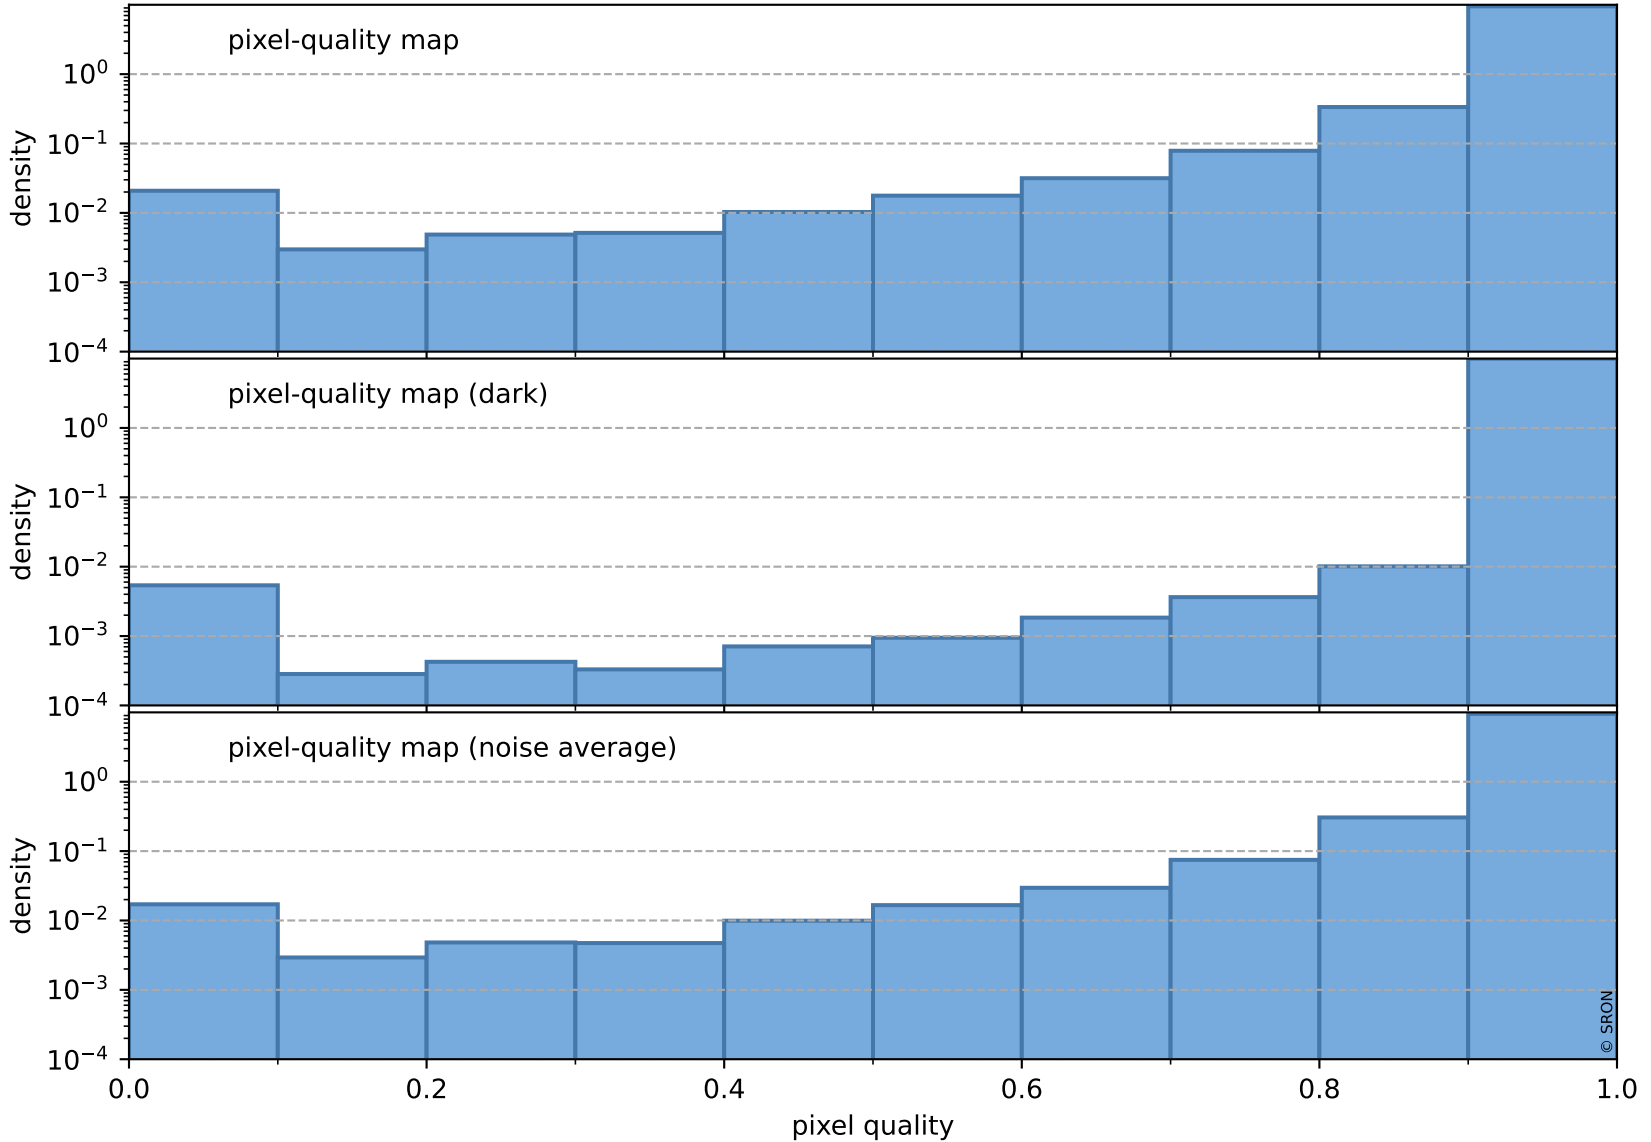

orbits : 20 in [16942, 16987]
coverage : 2021-01-19 / 2021-01-22
to good : 361
good to bad : 1522
to worst : 232
created : 2023-08-22T08:17:29

total quality compared with SWIR pixel-quality CKD

Tropomi SWIR pixel quality (official)

orbits : 20 in [16942, 16987]
coverage : 2021-01-19 / 2021-01-22
created : 2023-08-22T08:17:29

Histograms of pixel-quality

Tropomi SWIR pixel quality (official) ground-tracks of Sentinel-5P

orbits : 20 in [16942, 16987]
coverage : 2021-01-19 / 2021-01-22
created : 2023-08-22T08:17:29

Tropomi SWIR pixel quality (official)

orbits : [2827, 16987]
coverage : 2018-04-30 / 2021-01-22
created : 2023-08-22T08:17:30

trend of pixel quality & temperatures