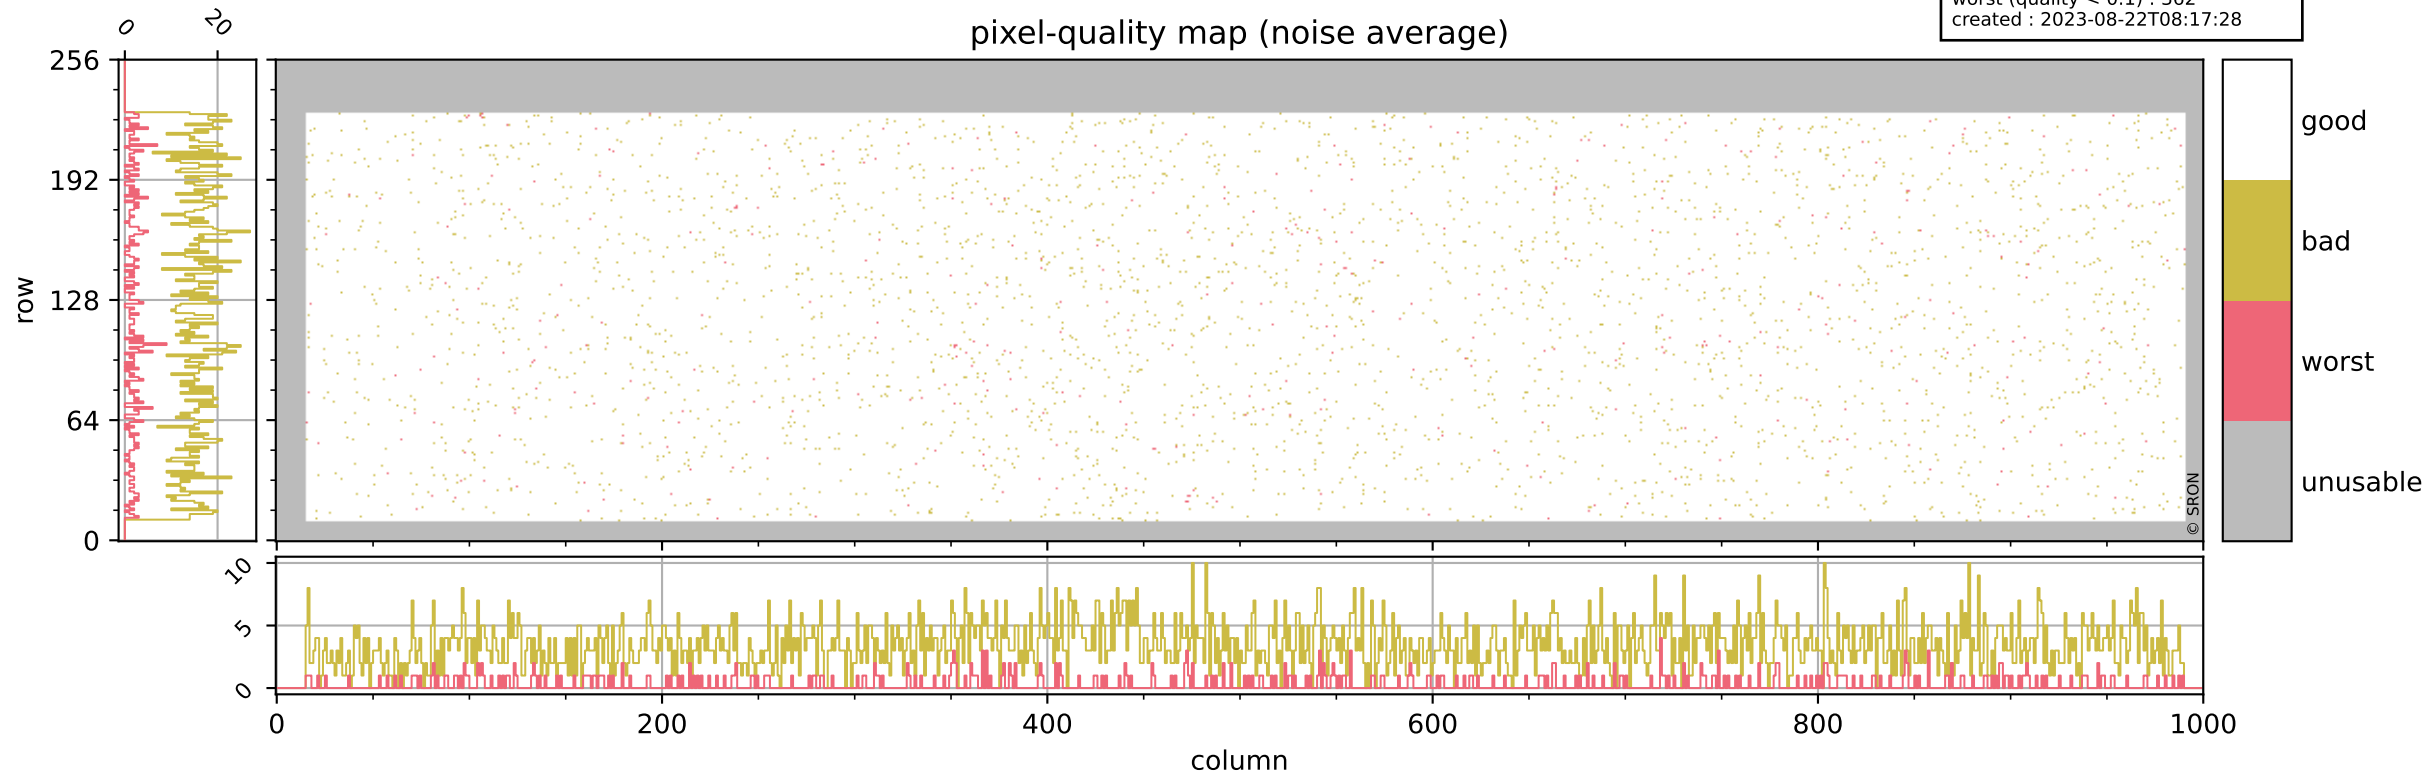

orbits : 20 in [16942, 16987]
coverage : 2021-01-19 / 2021-01-22
bad (quality < 0.8) : 287
worst (quality < 0.1) : 114
created : 2023-08-22T08:17:28

pixel-quality map (dark)

Tropomi SWIR pixel quality (official)

orbits : 20 in [16942, 16987]
coverage : 2021-01-19 / 2021-01-22
bad (quality < 0.8) : 3396
worst (quality < 0.1) : 362
created : 2023-08-22T08:17:28

pixel-quality map (noise average)

Tropomi SWIR pixel quality (official)

orbits : 20 in [16942, 16987]
coverage : 2021-01-19 / 2021-01-22
to good : 361
good to bad : 1522
to worst : 232
created : 2023-08-22T08:17:29

total quality compared with SWIR pixel-quality CKD

Tropomi SWIR pixel quality (official)

orbits : 20 in [16942, 16987]
coverage : 2021-01-19 / 2021-01-22
created : 2023-08-22T08:17:29

Histograms of pixel-quality

Tropomi SWIR pixel quality (official) ground-tracks of Sentinel-5P

orbits : 20 in [16942, 16987]
coverage : 2021-01-19 / 2021-01-22
created : 2023-08-22T08:17:29