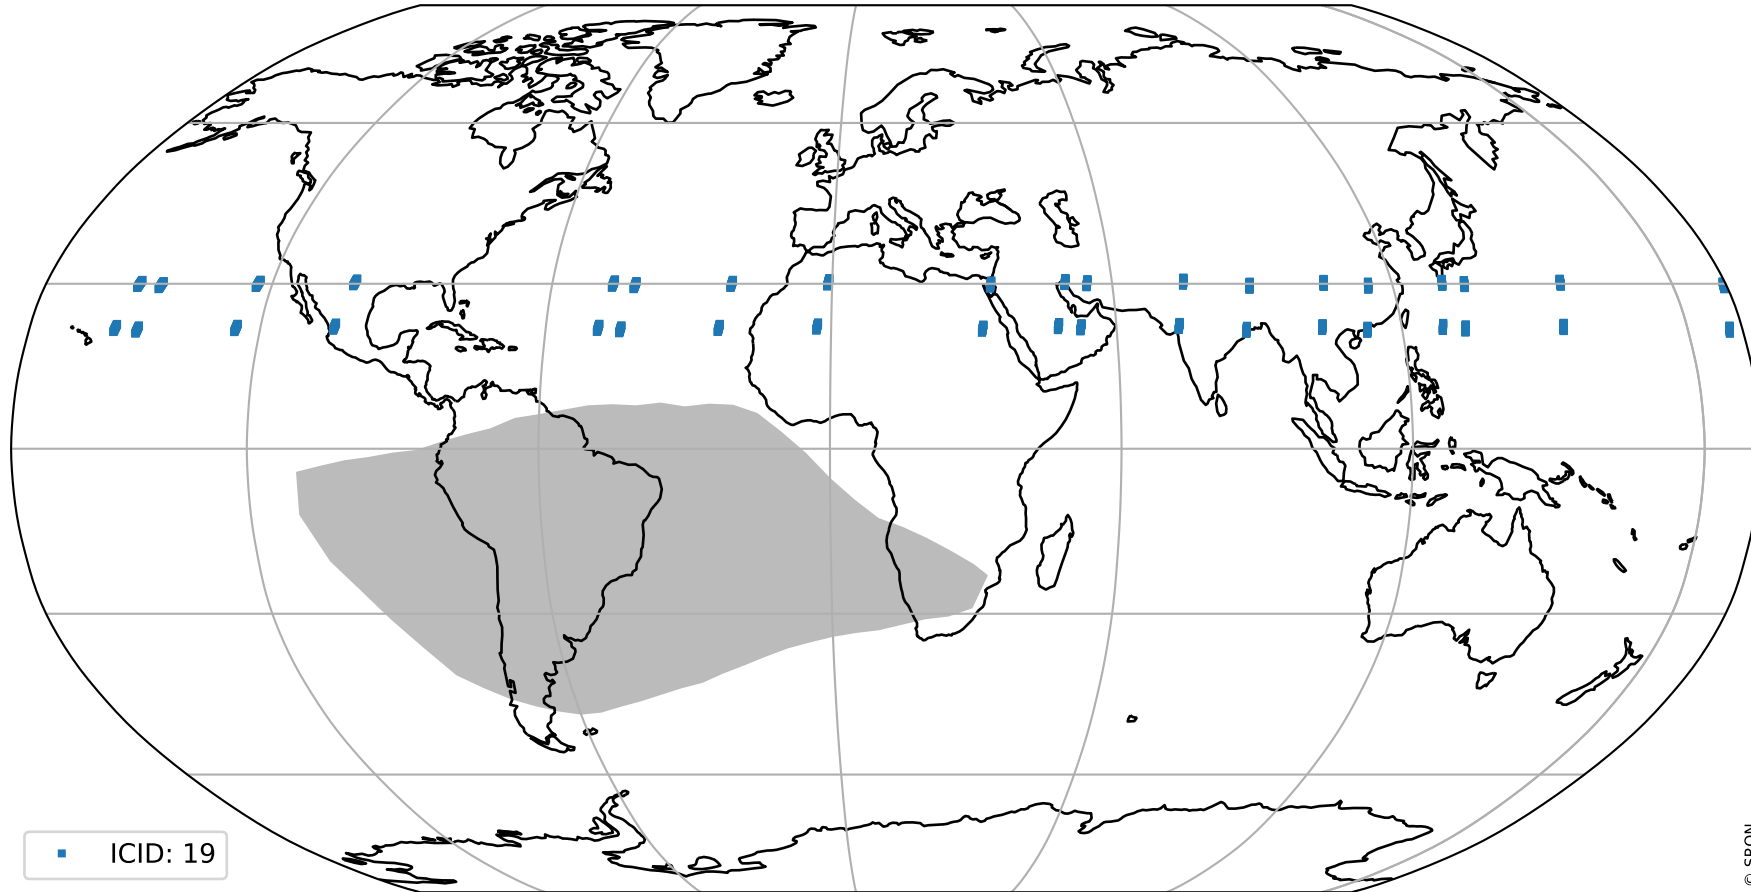

orbits : 19 in [16957, 17002]
coverage : 2021-01-20 / 2021-01-23
bad (quality < 0.8) : 3352
worst (quality < 0.1) : 354
created : 2023-08-22T08:17:31

pixel-quality map (noise average)

Tropomi SWIR pixel quality (official)

orbits : 19 in [16957, 17002]
coverage : 2021-01-20 / 2021-01-23
to good : 359
good to bad : 1494
to worst : 222
created : 2023-08-22T08:17:31

total quality compared with SWIR pixel-quality CKD

Tropomi SWIR pixel quality (official)

orbits : 19 in [16957, 17002]
coverage : 2021-01-20 / 2021-01-23
created : 2023-08-22T08:17:31

Histograms of pixel-quality

Tropomi SWIR pixel quality (official) ground-tracks of Sentinel-5P

orbits : 19 in [16957, 17002]
coverage : 2021-01-20 / 2021-01-23
created : 2023-08-22T08:17:32

Tropomi SWIR pixel quality (official)

orbits : [2827, 17002]
coverage : 2018-04-30 / 2021-01-23
created : 2023-08-22T08:17:32

trend of pixel quality & temperatures