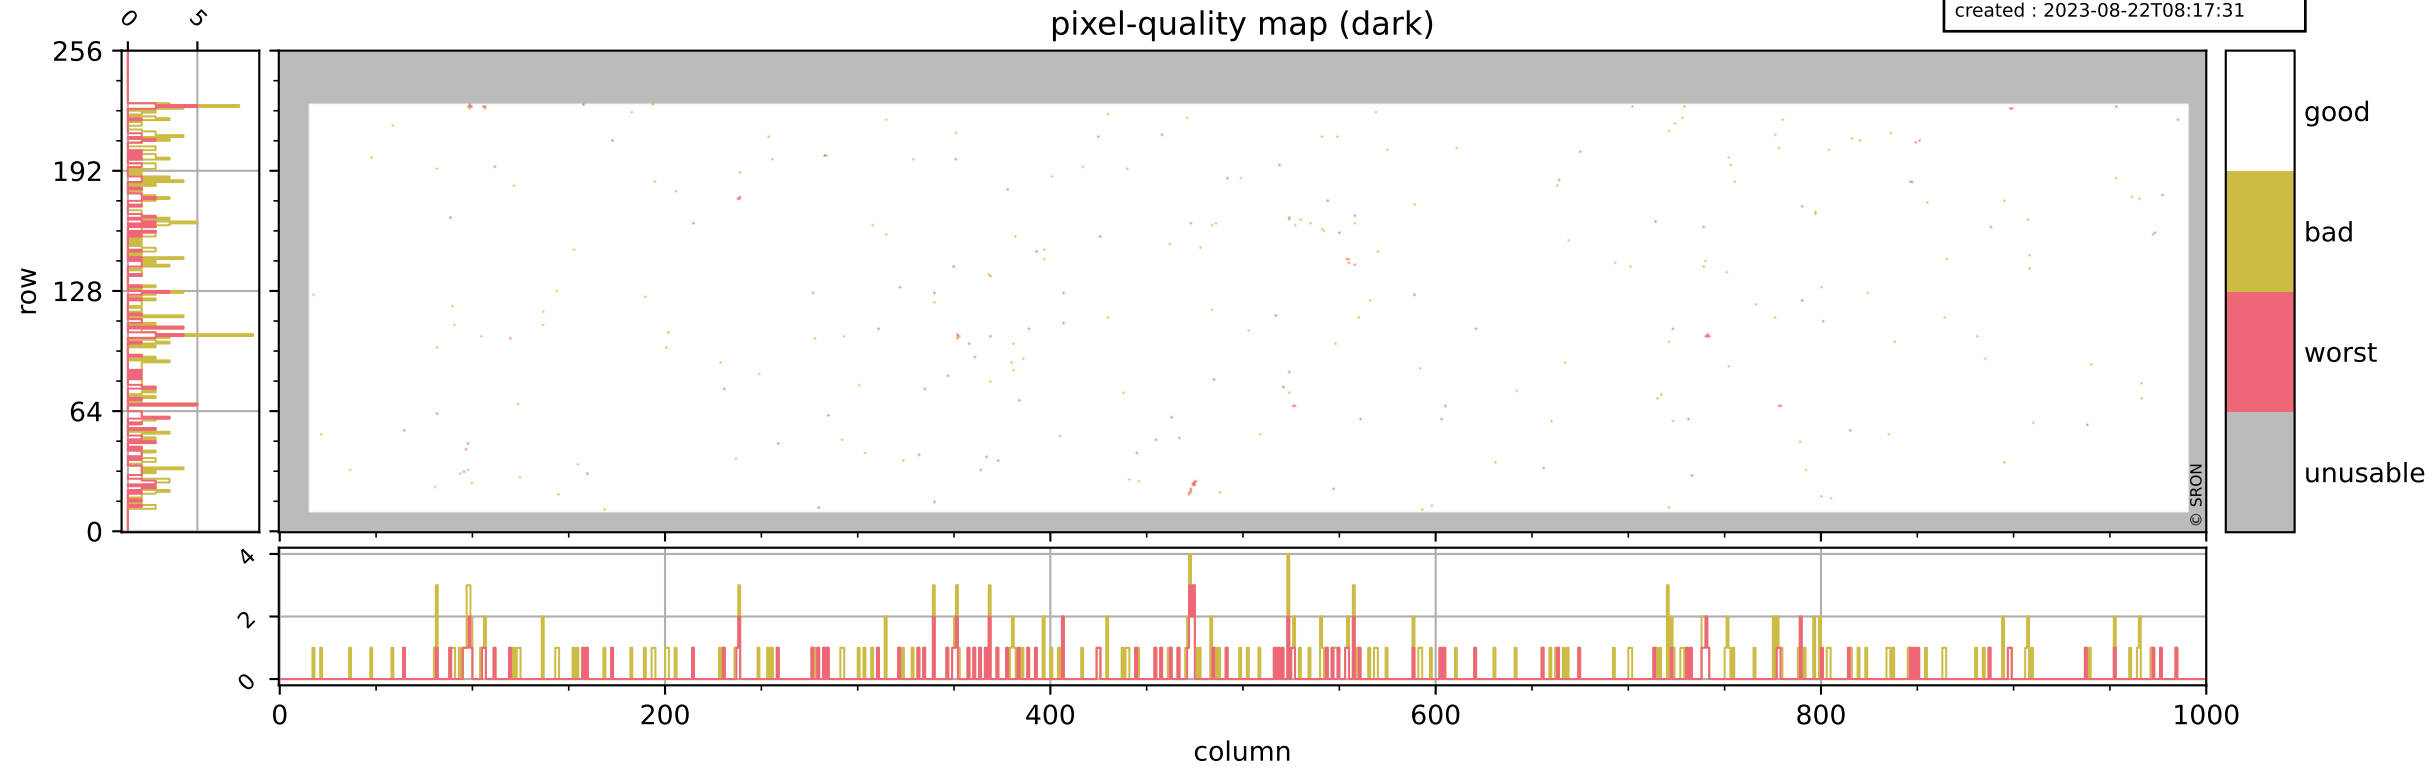

Tropomi SWIR pixel quality (official)

orbits : 19 in [16957, 17002]
coverage : 2021-01-20 / 2021-01-23
bad (quality < 0.8) : 3605
worst (quality < 0.1) : 433
created : 2023-08-22T08:17:30

pixel-quality map

Tropomi SWIR pixel quality (official)

orbits : 19 in [16957, 17002]
coverage : 2021-01-20 / 2021-01-23
bad (quality < 0.8) : 287
worst (quality < 0.1) : 116
created : 2023-08-22T08:17:31

Tropomi SWIR pixel quality (official)

orbits : 19 in [16957, 17002]
coverage : 2021-01-20 / 2021-01-23
bad (quality < 0.8) : 3352
worst (quality < 0.1) : 354
created : 2023-08-22T08:17:31

pixel-quality map (noise average)

Tropomi SWIR pixel quality (official)

orbits : 19 in [16957, 17002]
coverage : 2021-01-20 / 2021-01-23
to good : 359
good to bad : 1494
to worst : 222
created : 2023-08-22T08:17:31

total quality compared with SWIR pixel-quality CKD

Tropomi SWIR pixel quality (official)