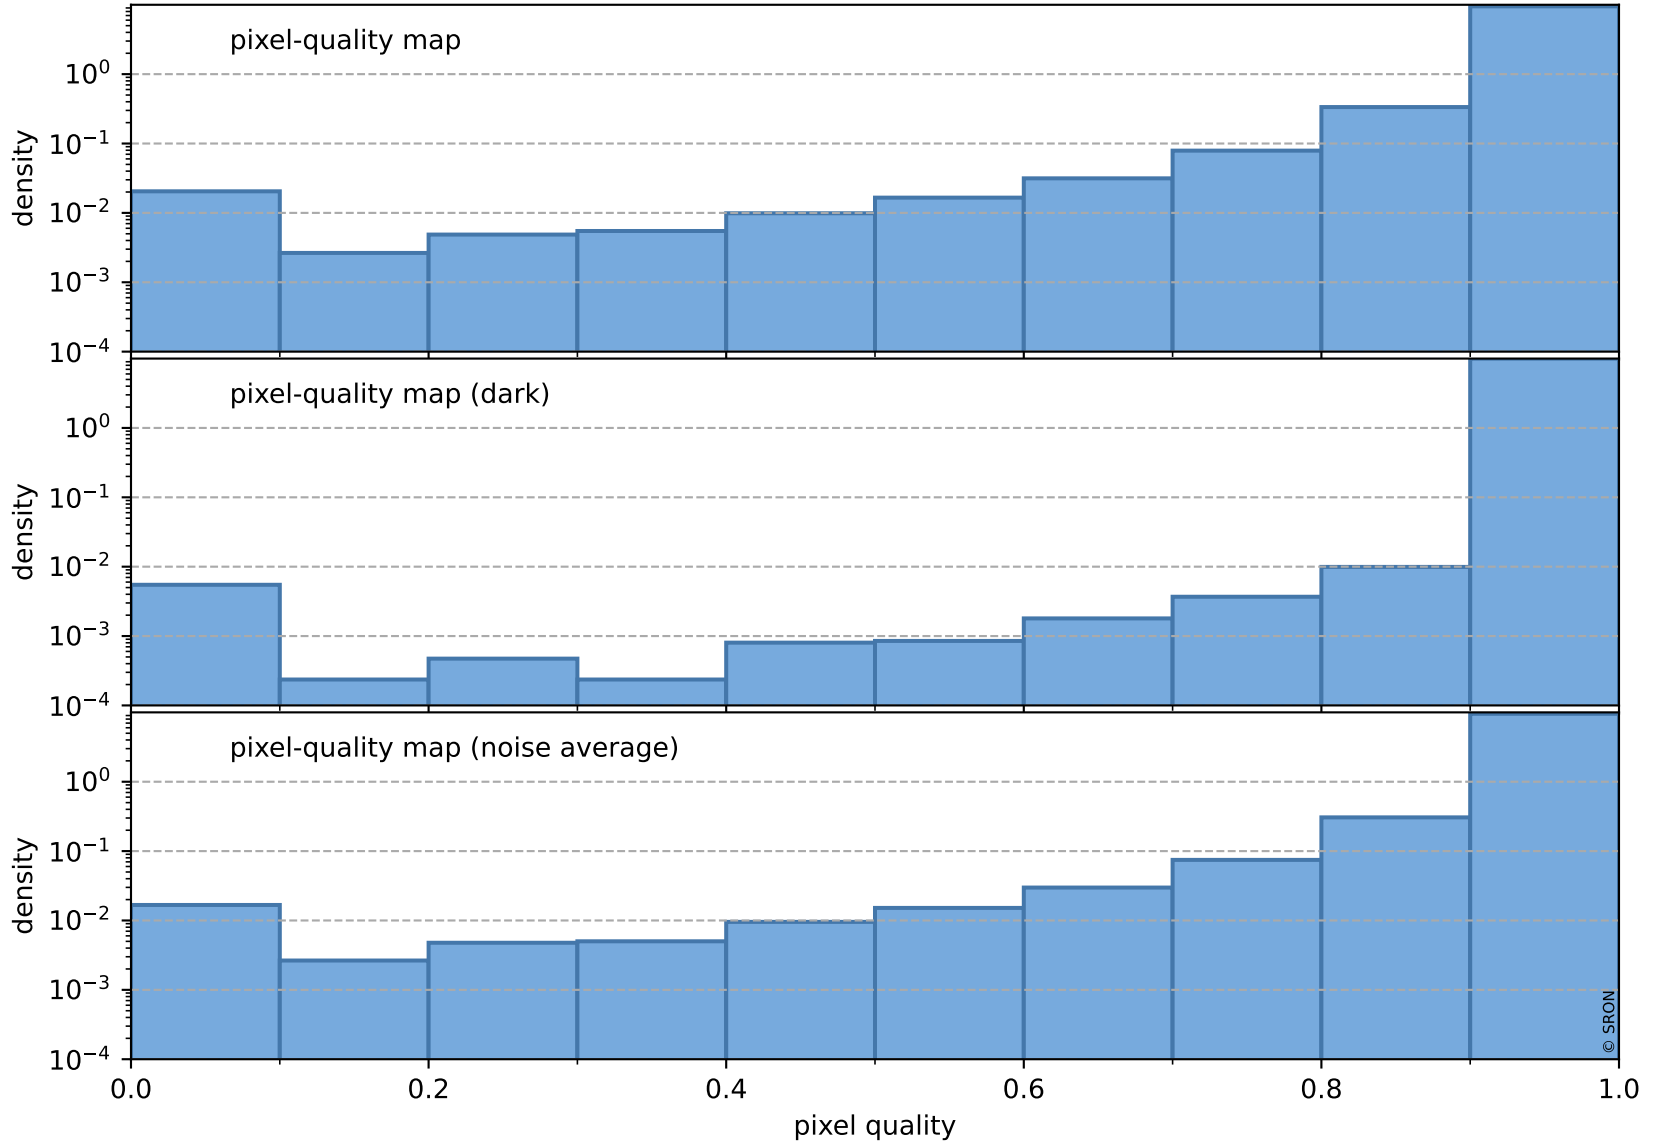

orbits : 19 in [16957, 17002]
coverage : 2021-01-20 / 2021-01-23
to good : 359
good to bad : 1494
to worst : 222
created : 2023-08-22T08:17:31

total quality compared with SWIR pixel-quality CKD

Tropomi SWIR pixel quality (official)

orbits : 19 in [16957, 17002]
coverage : 2021-01-20 / 2021-01-23
created : 2023-08-22T08:17:31

Histograms of pixel-quality

Tropomi SWIR pixel quality (official) ground-tracks of Sentinel-5P

orbits : 19 in [16957, 17002]
coverage : 2021-01-20 / 2021-01-23
created : 2023-08-22T08:17:32

Tropomi SWIR pixel quality (official)

orbits : [2827, 17002]
coverage : 2018-04-30 / 2021-01-23
created : 2023-08-22T08:17:32

trend of pixel quality & temperatures