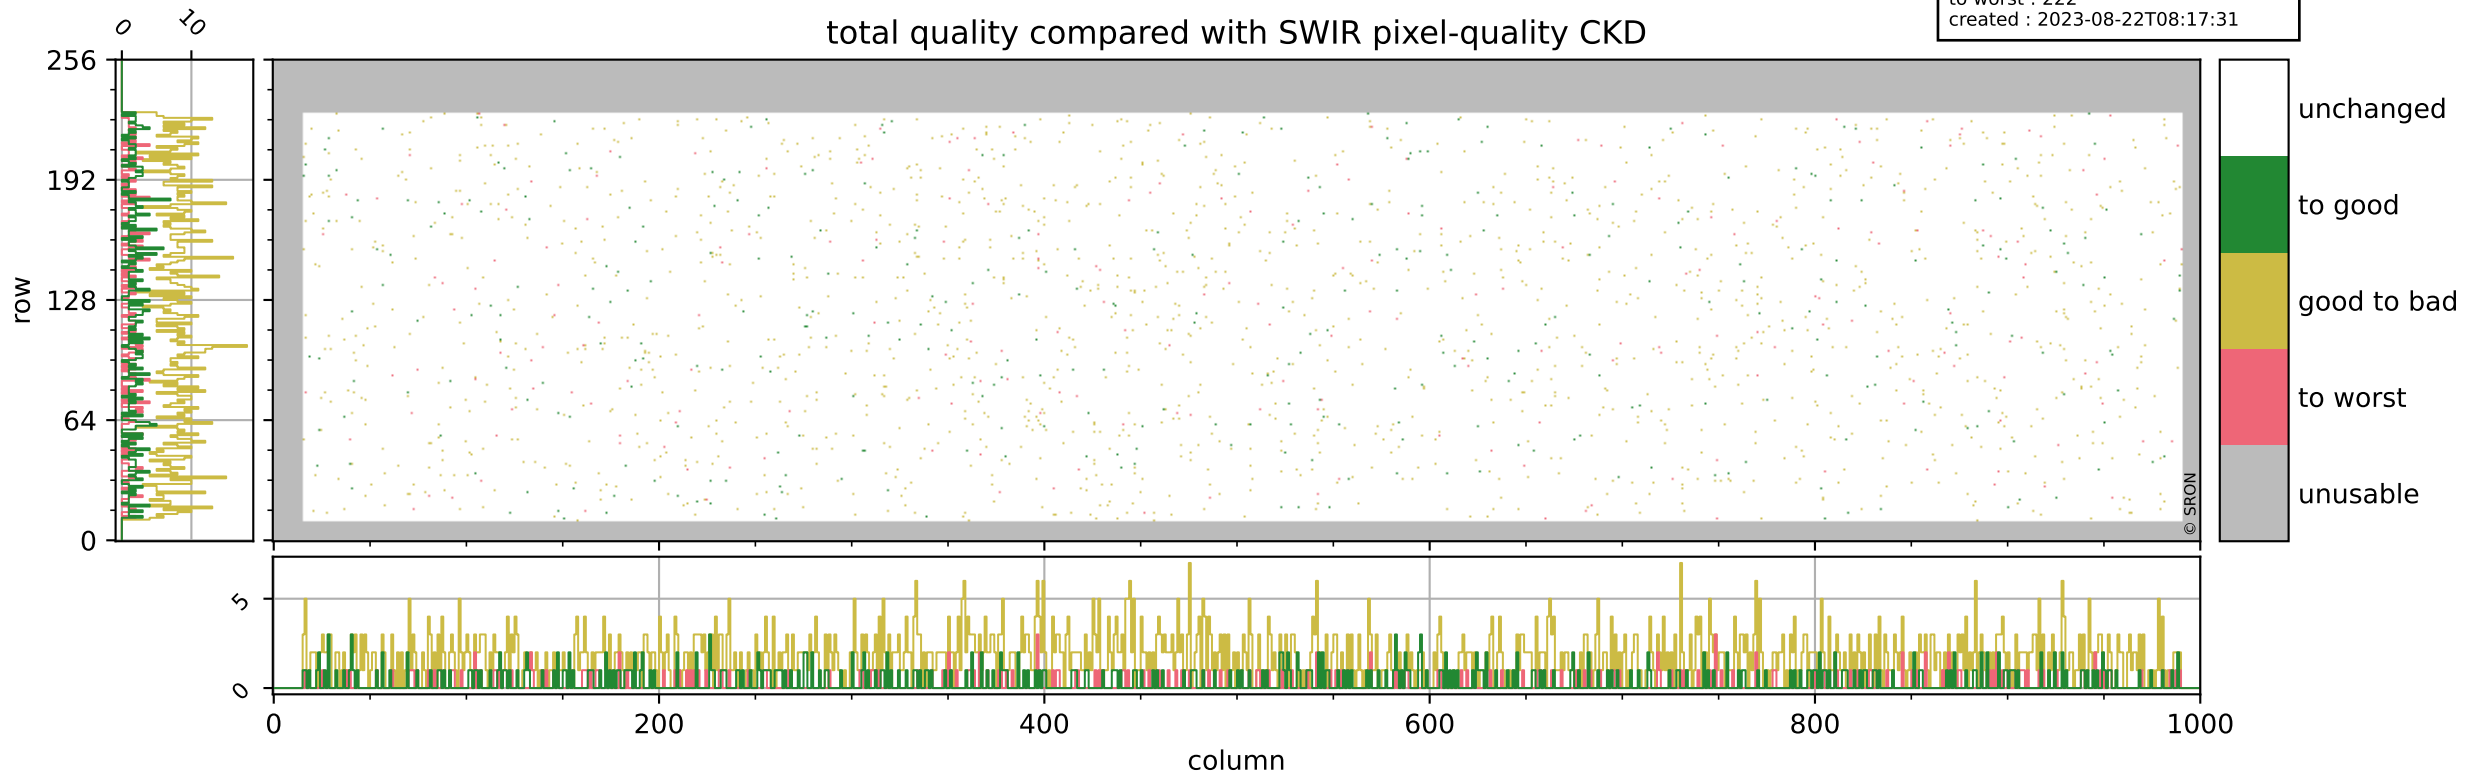

Tropomi SWIR pixel quality (official)

orbits : 19 in [16957, 17002]
coverage : 2021-01-20 / 2021-01-23
bad (quality < 0.8) : 287
worst (quality < 0.1) : 116
created : 2023-08-22T08:17:31

Tropomi SWIR pixel quality (official)

orbits : 19 in [16957, 17002]
coverage : 2021-01-20 / 2021-01-23
bad (quality < 0.8) : 3352
worst (quality < 0.1) : 354
created : 2023-08-22T08:17:31

pixel-quality map (noise average)

Tropomi SWIR pixel quality (official)

orbits : 19 in [16957, 17002]
coverage : 2021-01-20 / 2021-01-23
to good : 359
good to bad : 1494
to worst : 222
created : 2023-08-22T08:17:31

total quality compared with SWIR pixel-quality CKD

Tropomi SWIR pixel quality (official)

orbits : 19 in [16957, 17002]
coverage : 2021-01-20 / 2021-01-23
created : 2023-08-22T08:17:31

Histograms of pixel-quality

Tropomi SWIR pixel quality (official) ground-tracks of Sentinel-5P

orbits : 19 in [16957, 17002]
coverage : 2021-01-20 / 2021-01-23
created : 2023-08-22T08:17:32