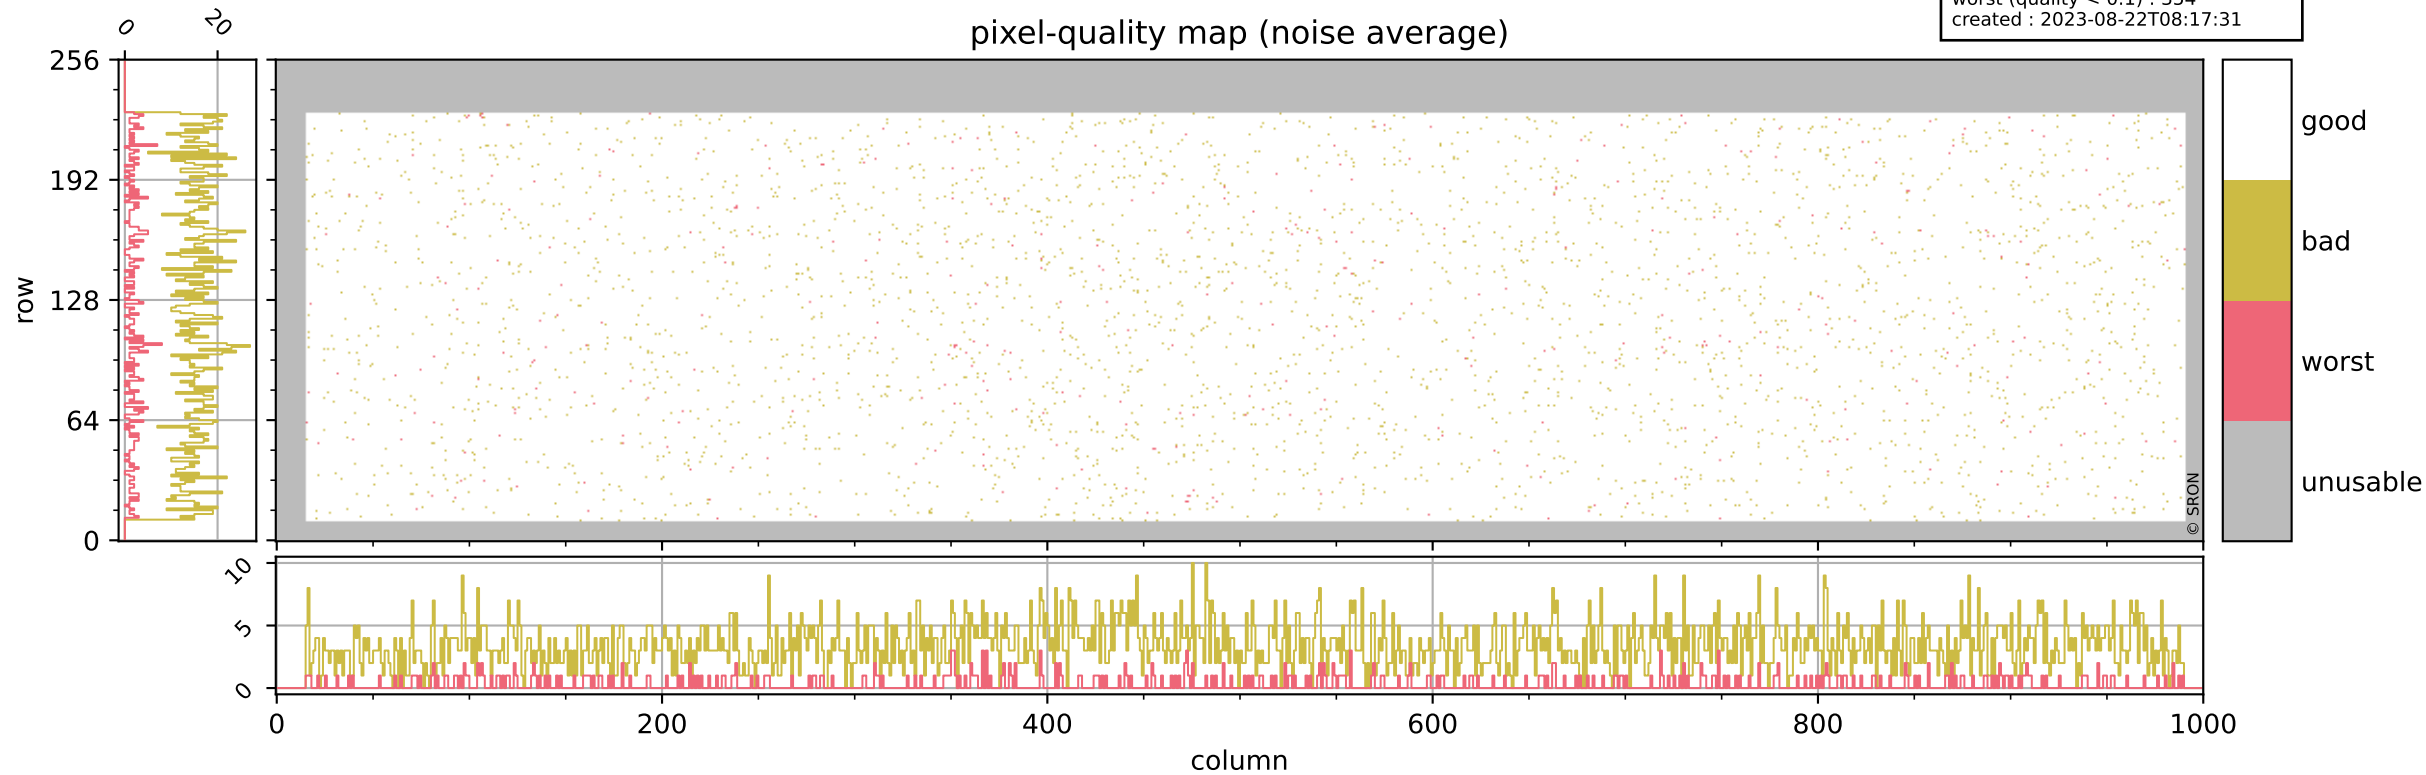

Tropomi SWIR pixel quality (official)

orbits : 19 in [16957, 17002]
coverage : 2021-01-20 / 2021-01-23
bad (quality < 0.8) : 287
worst (quality < 0.1) : 116
created : 2023-08-22T08:17:31

Tropomi SWIR pixel quality (official)

orbits : 19 in [16957, 17002]
coverage : 2021-01-20 / 2021-01-23
bad (quality < 0.8) : 3352
worst (quality < 0.1) : 354
created : 2023-08-22T08:17:31

pixel-quality map (noise average)

Tropomi SWIR pixel quality (official)

orbits : 19 in [16957, 17002]
coverage : 2021-01-20 / 2021-01-23
to good : 359
good to bad : 1494
to worst : 222
created : 2023-08-22T08:17:31

total quality compared with SWIR pixel-quality CKD

Tropomi SWIR pixel quality (official)

orbits : 19 in [16957, 17002]
coverage : 2021-01-20 / 2021-01-23
created : 2023-08-22T08:17:31

Histograms of pixel-quality

Tropomi SWIR pixel quality (official) ground-tracks of Sentinel-5P

orbits : 19 in [16957, 17002]
coverage : 2021-01-20 / 2021-01-23
created : 2023-08-22T08:17:32