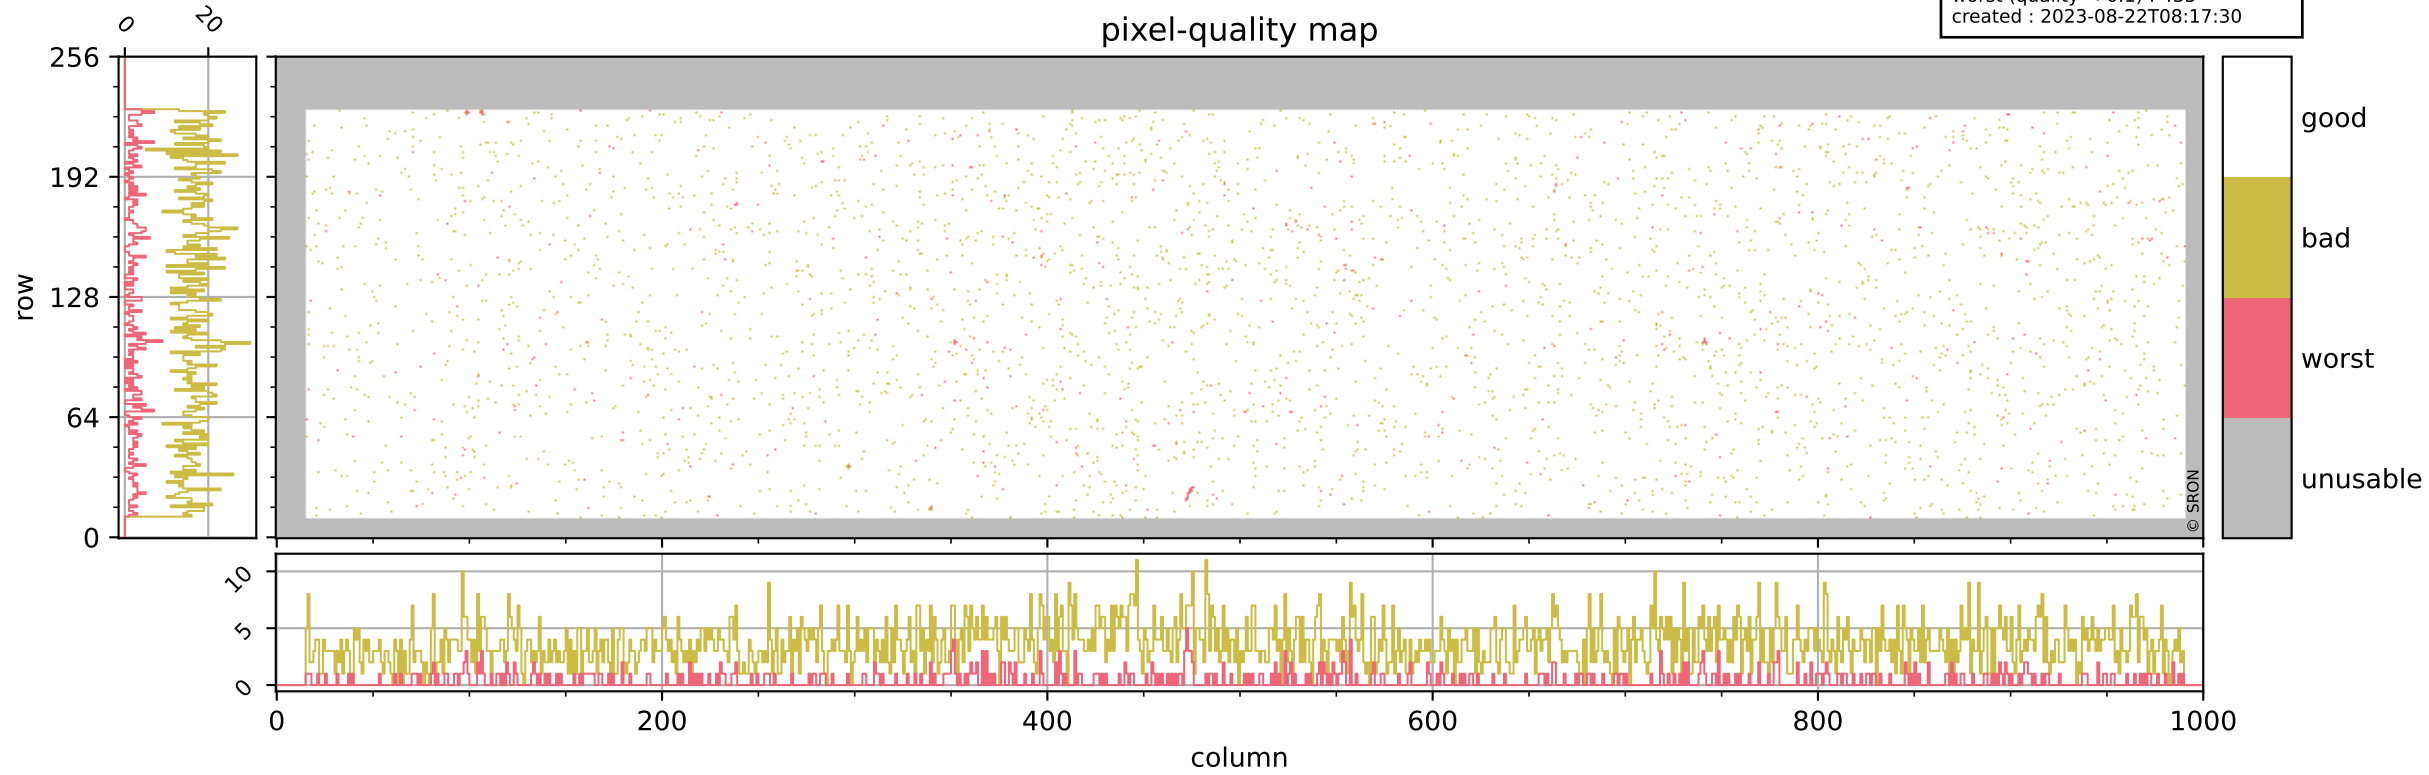

Tropomi SWIR pixel quality (official)

orbits : 19 in [16957, 17002]
coverage : 2021-01-20 / 2021-01-23
bad (quality < 0.8) : 3605
worst (quality < 0.1) : 433
created : 2023-08-22T08:17:30

pixel-quality map

Tropomi SWIR pixel quality (official)

orbits : 19 in [16957, 17002]
coverage : 2021-01-20 / 2021-01-23
bad (quality < 0.8) : 287
worst (quality < 0.1) : 116
created : 2023-08-22T08:17:31

Tropomi SWIR pixel quality (official)

orbits : 19 in [16957, 17002]
coverage : 2021-01-20 / 2021-01-23
bad (quality < 0.8) : 3352
worst (quality < 0.1) : 354
created : 2023-08-22T08:17:31

pixel-quality map (noise average)

Tropomi SWIR pixel quality (official)

orbits : 19 in [16957, 17002]
coverage : 2021-01-20 / 2021-01-23
to good : 359
good to bad : 1494
to worst : 222
created : 2023-08-22T08:17:31

total quality compared with SWIR pixel-quality CKD

Tropomi SWIR pixel quality (official)