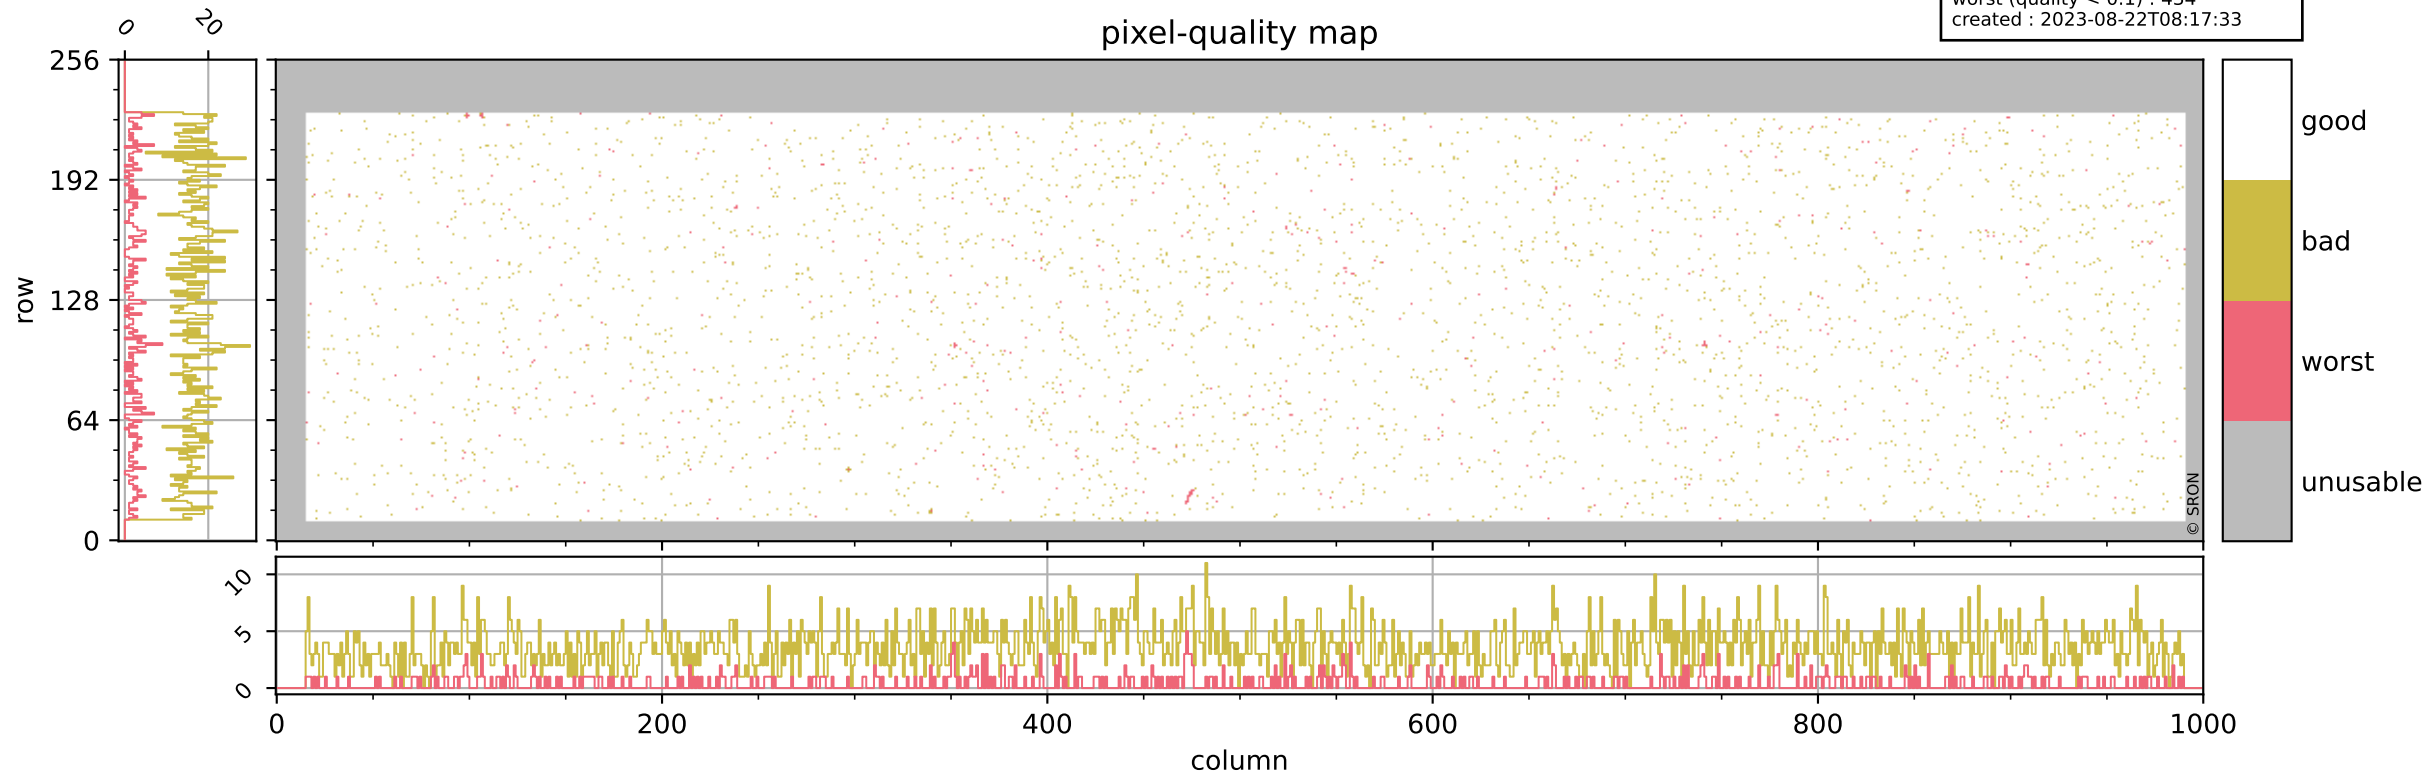

Tropomi SWIR pixel quality (official)

orbits : 20 in [16972, 17017]
coverage : 2021-01-21 / 2021-01-24
bad (quality < 0.8) : 3601
worst (quality < 0.1) : 434
created : 2023-08-22T08:17:33

pixel-quality map

Tropomi SWIR pixel quality (official)

orbits : 20 in [16972, 17017]
coverage : 2021-01-21 / 2021-01-24
bad (quality < 0.8) : 290
worst (quality < 0.1) : 116
created : 2023-08-22T08:17:33

pixel-quality map (dark)

Tropomi SWIR pixel quality (official)

orbits : 20 in [16972, 17017]
coverage : 2021-01-21 / 2021-01-24
bad (quality < 0.8) : 3346
worst (quality < 0.1) : 355
created : 2023-08-22T08:17:33

pixel-quality map (noise average)

Tropomi SWIR pixel quality (official)

orbits : 20 in [16972, 17017]
coverage : 2021-01-21 / 2021-01-24
created : 2023-08-22T08:17:34

Histograms of pixel-quality

Tropomi SWIR pixel quality (official) ground-tracks of Sentinel-5P