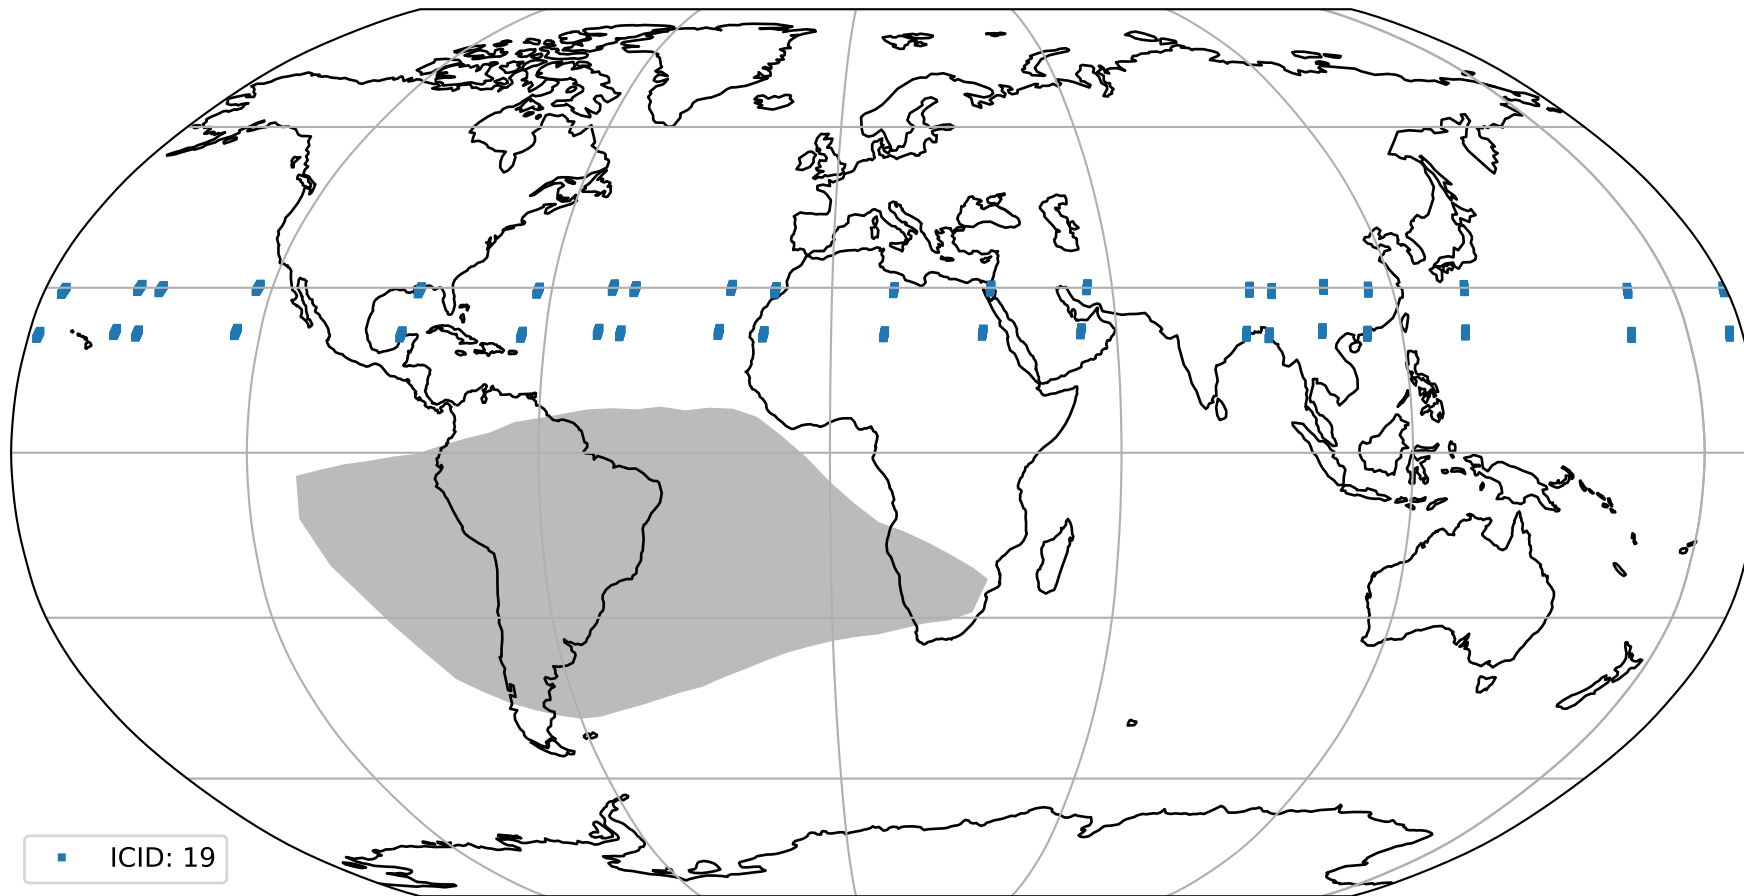

Tropomi SWIR pixel quality (official)

orbits : 20 in [16972, 17017]
coverage : 2021-01-21 / 2021-01-24
to good : 363
good to bad : 1491
to worst : 223
created : 2023-08-22T08:17:33

total quality compared with SWIR pixel-quality CKD

Tropomi SWIR pixel quality (official)

orbits : 20 in [16972, 17017]
coverage : 2021-01-21 / 2021-01-24
created : 2023-08-22T08:17:34

Histograms of pixel-quality

Tropomi SWIR pixel quality (official) ground-tracks of Sentinel-5P

orbits : 20 in [16972, 17017]
coverage : 2021-01-21 / 2021-01-24
created : 2023-08-22T08:17:34

Tropomi SWIR pixel quality (official)

orbits : [2827, 17017]
coverage : 2018-04-30 / 2021-01-24
created : 2023-08-22T08:17:34