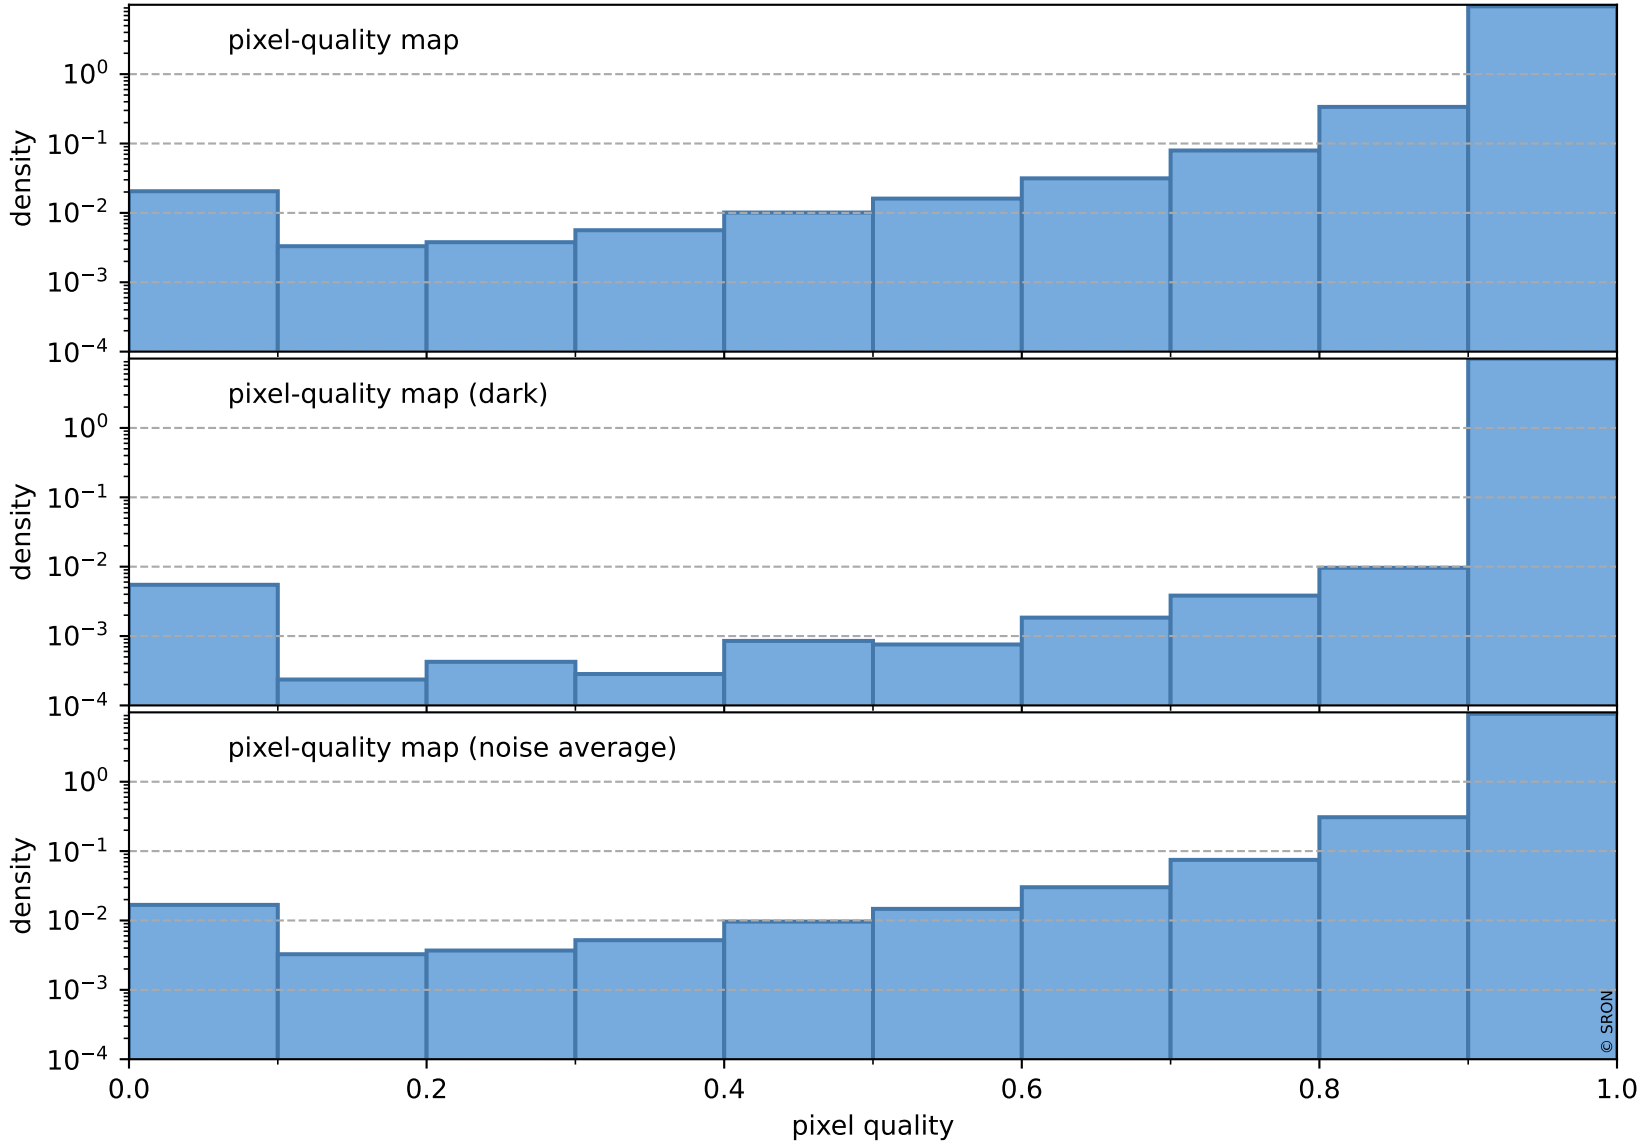

Tropomi SWIR pixel quality (official)

orbits : 20 in [16972, 17017]
coverage : 2021-01-21 / 2021-01-24
to good : 363
good to bad : 1491
to worst : 223
created : 2023-08-22T08:17:33

total quality compared with SWIR pixel-quality CKD

Tropomi SWIR pixel quality (official)

orbits : 20 in [16972, 17017]
coverage : 2021-01-21 / 2021-01-24
created : 2023-08-22T08:17:34

Histograms of pixel-quality

Tropomi SWIR pixel quality (official) ground-tracks of Sentinel-5P

orbits : 20 in [16972, 17017]
coverage : 2021-01-21 / 2021-01-24
created : 2023-08-22T08:17:34

Tropomi SWIR pixel quality (official)

orbits : [2827, 17017]
coverage : 2018-04-30 / 2021-01-24
created : 2023-08-22T08:17:34