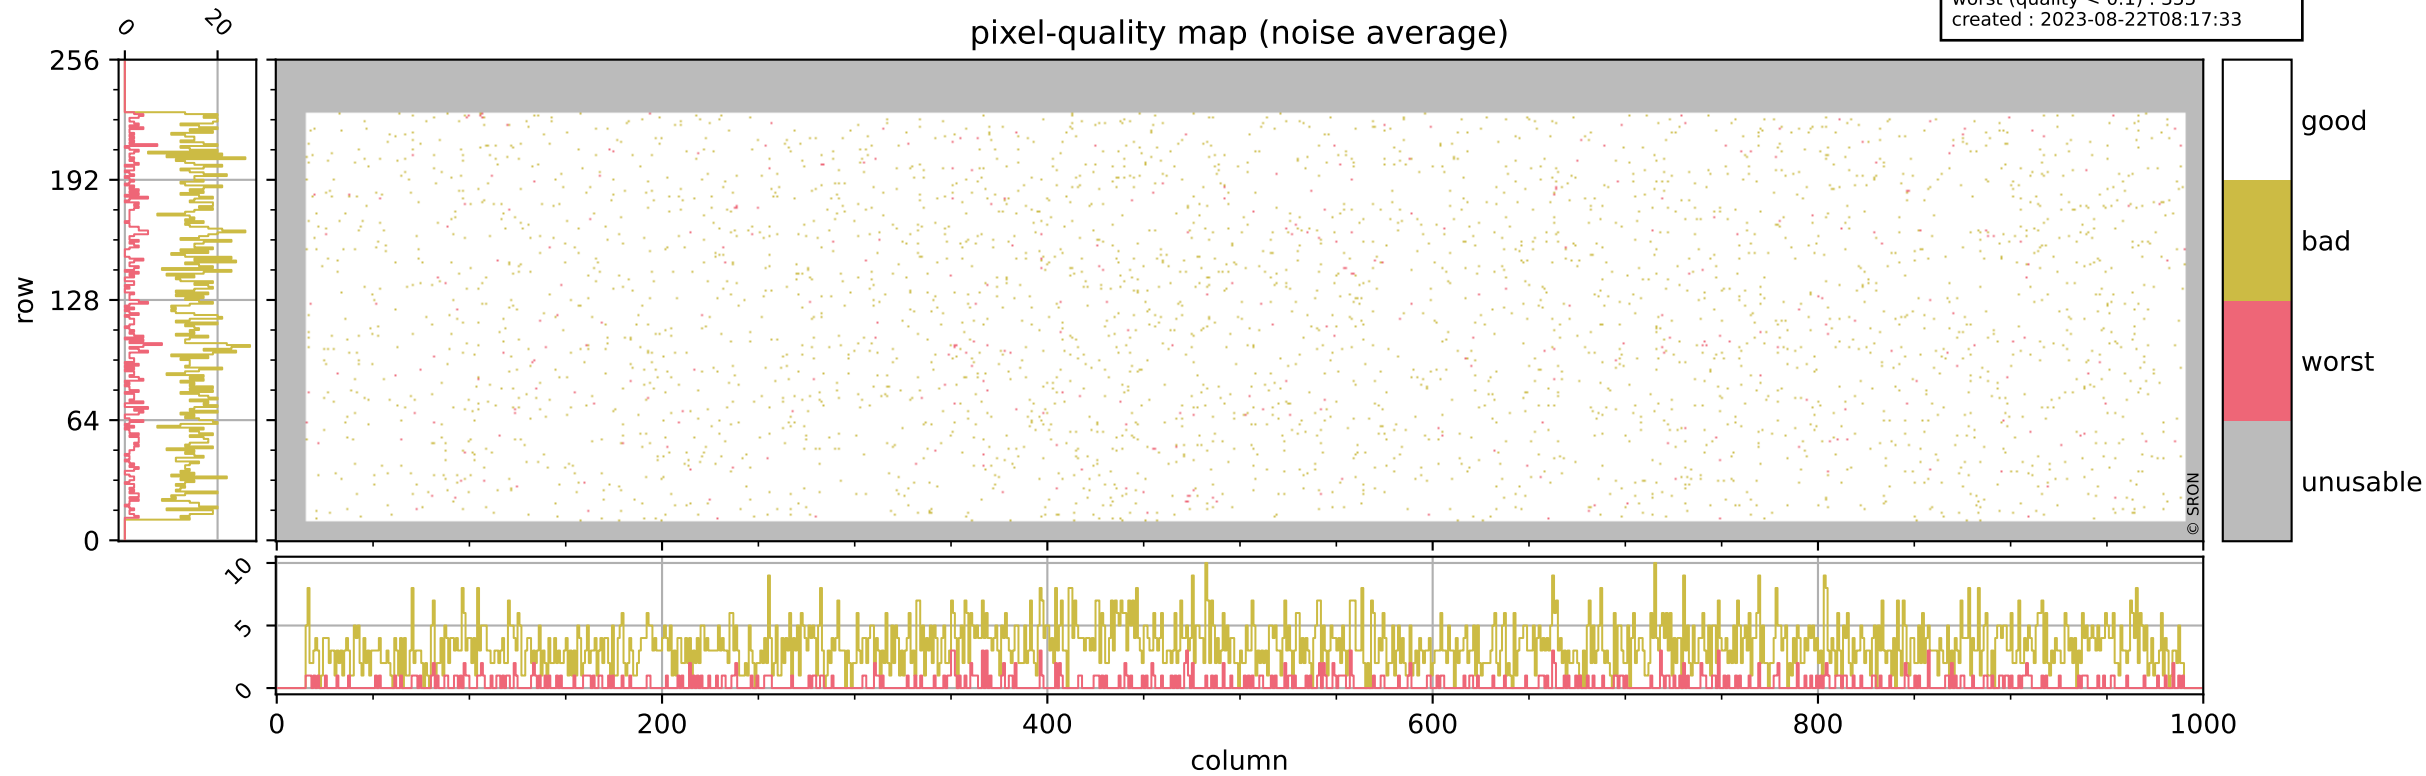

Tropomi SWIR pixel quality (official)

orbits : 20 in [16972, 17017]
coverage : 2021-01-21 / 2021-01-24
bad (quality < 0.8) : 290
worst (quality < 0.1) : 116
created : 2023-08-22T08:17:33

pixel-quality map (dark)

Tropomi SWIR pixel quality (official)

orbits : 20 in [16972, 17017]
coverage : 2021-01-21 / 2021-01-24
bad (quality < 0.8) : 3346
worst (quality < 0.1) : 355
created : 2023-08-22T08:17:33

pixel-quality map (noise average)

Tropomi SWIR pixel quality (official)

orbits : 20 in [16972, 17017]
coverage : 2021-01-21 / 2021-01-24
to good : 363
good to bad : 1491
to worst : 223
created : 2023-08-22T08:17:33

total quality compared with SWIR pixel-quality CKD

Tropomi SWIR pixel quality (official)

orbits : 20 in [16972, 17017]
coverage : 2021-01-21 / 2021-01-24
created : 2023-08-22T08:17:34

Histograms of pixel-quality

Tropomi SWIR pixel quality (official) ground-tracks of Sentinel-5P