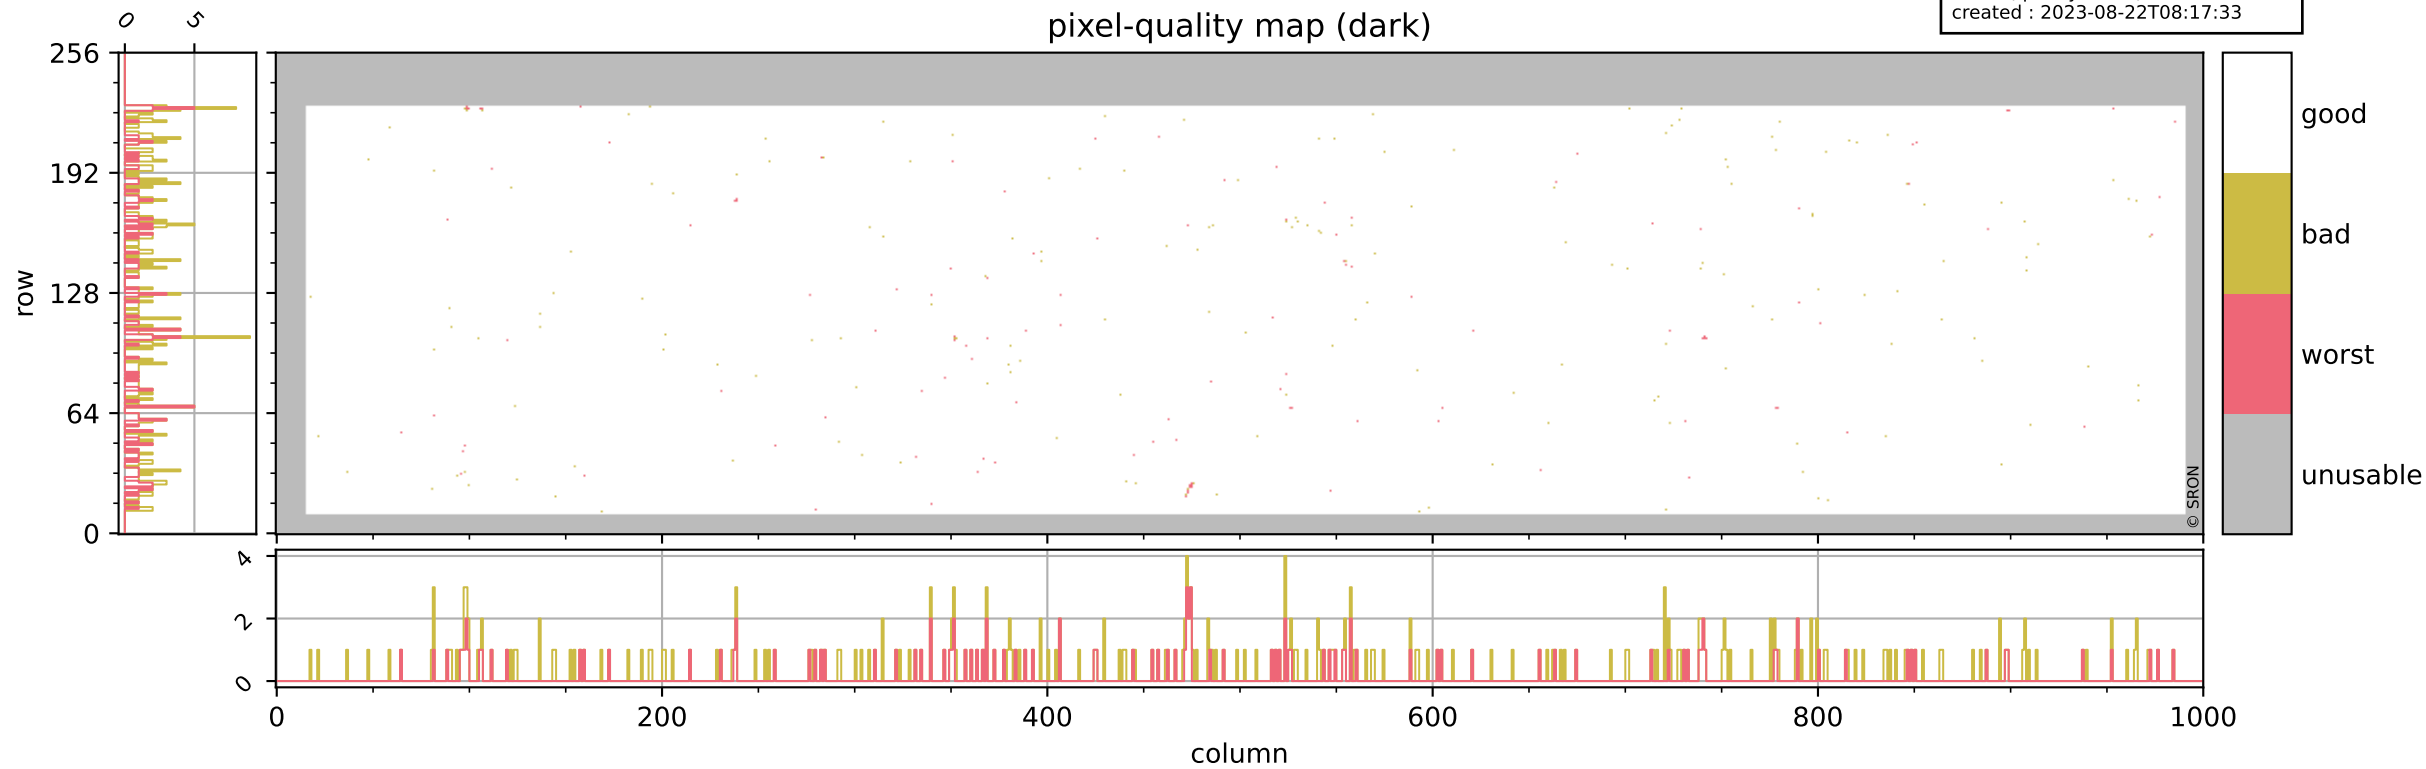

Tropomi SWIR pixel quality (official)

orbits : 20 in [16972, 17017]
coverage : 2021-01-21 / 2021-01-24
bad (quality < 0.8) : 3601
worst (quality < 0.1) : 434
created : 2023-08-22T08:17:33

pixel-quality map

Tropomi SWIR pixel quality (official)

orbits : 20 in [16972, 17017]
coverage : 2021-01-21 / 2021-01-24
bad (quality < 0.8) : 290
worst (quality < 0.1) : 116
created : 2023-08-22T08:17:33

pixel-quality map (dark)

Tropomi SWIR pixel quality (official)

orbits : 20 in [16972, 17017]
coverage : 2021-01-21 / 2021-01-24
bad (quality < 0.8) : 3346
worst (quality < 0.1) : 355
created : 2023-08-22T08:17:33

pixel-quality map (noise average)

Tropomi SWIR pixel quality (official)

orbits : 20 in [16972, 17017]
coverage : 2021-01-21 / 2021-01-24
created : 2023-08-22T08:17:34

Histograms of pixel-quality

Tropomi SWIR pixel quality (official) ground-tracks of Sentinel-5P