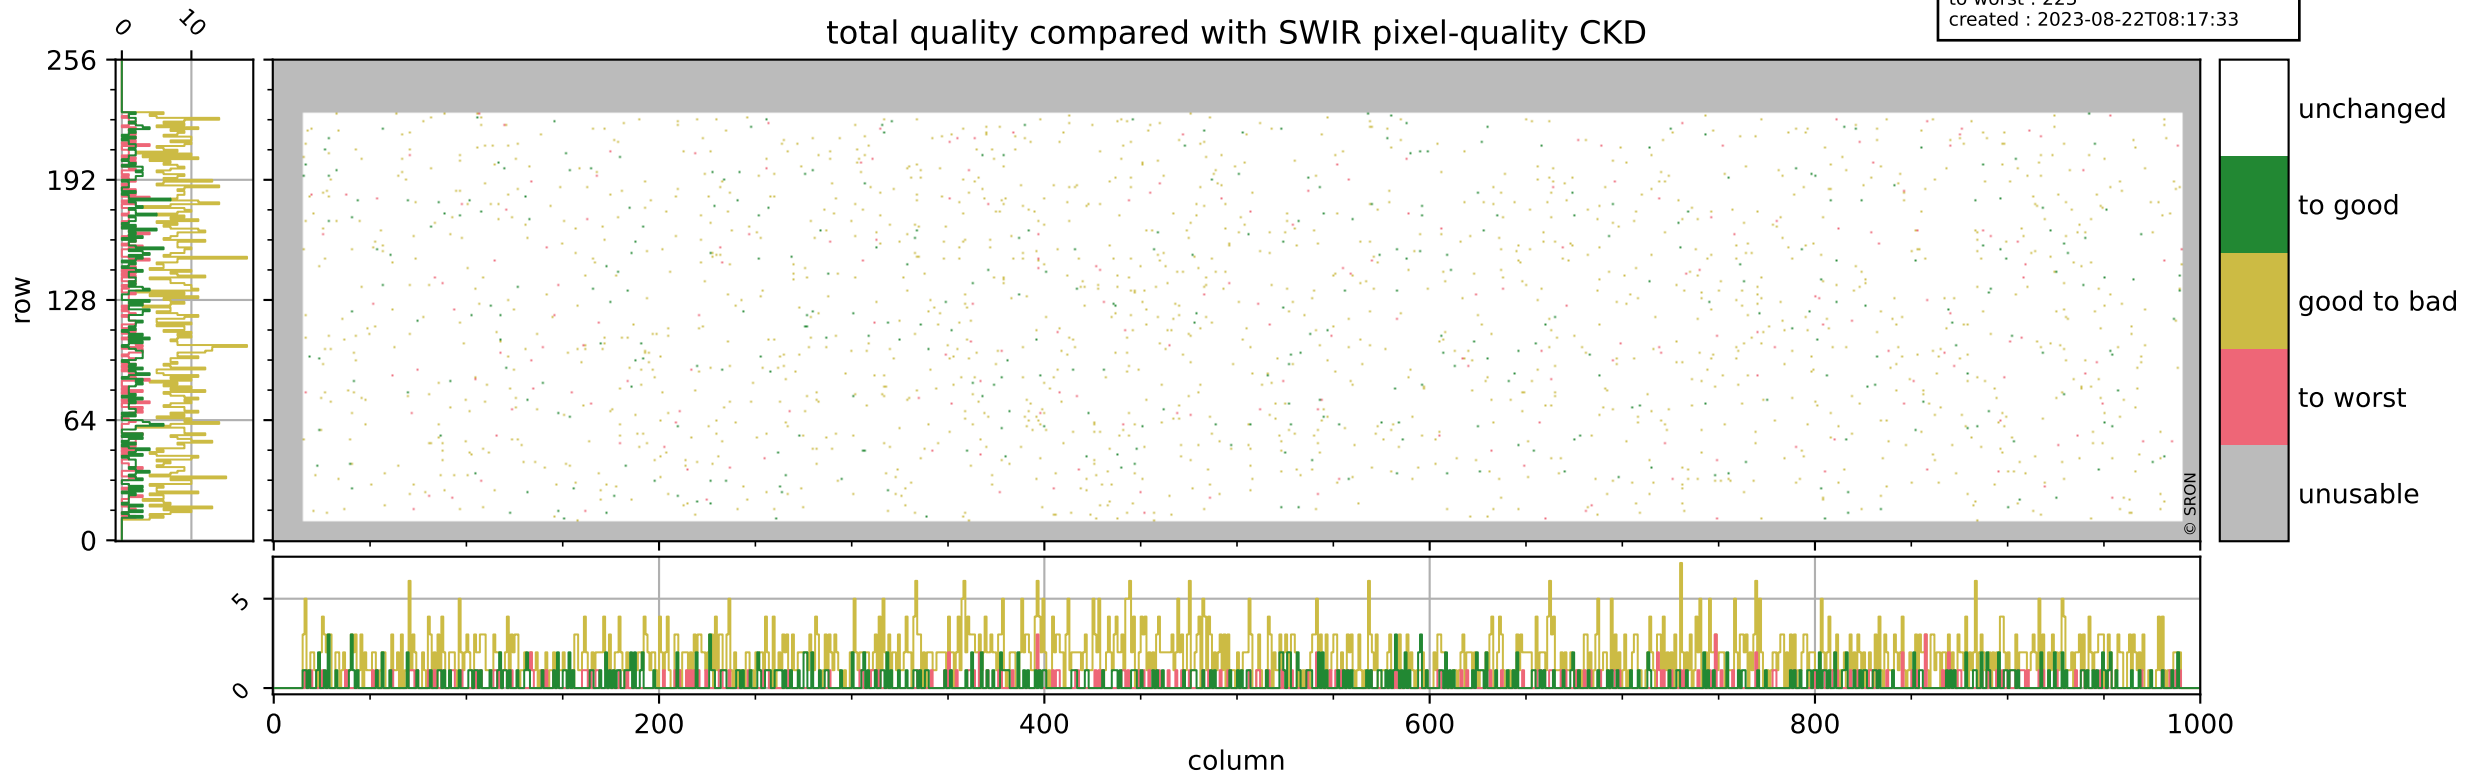

Tropomi SWIR pixel quality (official)

orbits : 20 in [16972, 17017]
coverage : 2021-01-21 / 2021-01-24
bad (quality < 0.8) : 3346
worst (quality < 0.1) : 355
created : 2023-08-22T08:17:33

pixel-quality map (noise average)

Tropomi SWIR pixel quality (official)

orbits : 20 in [16972, 17017]
coverage : 2021-01-21 / 2021-01-24
to good : 363
good to bad : 1491
to worst : 223
created : 2023-08-22T08:17:33

total quality compared with SWIR pixel-quality CKD

Tropomi SWIR pixel quality (official)

orbits : 20 in [16972, 17017]
coverage : 2021-01-21 / 2021-01-24
created : 2023-08-22T08:17:34

Histograms of pixel-quality

Tropomi SWIR pixel quality (official) ground-tracks of Sentinel-5P

orbits : 20 in [16972, 17017]
coverage : 2021-01-21 / 2021-01-24
created : 2023-08-22T08:17:34

Tropomi SWIR pixel quality (official)

orbits : [2827, 17017]
coverage : 2018-04-30 / 2021-01-24
created : 2023-08-22T08:17:34