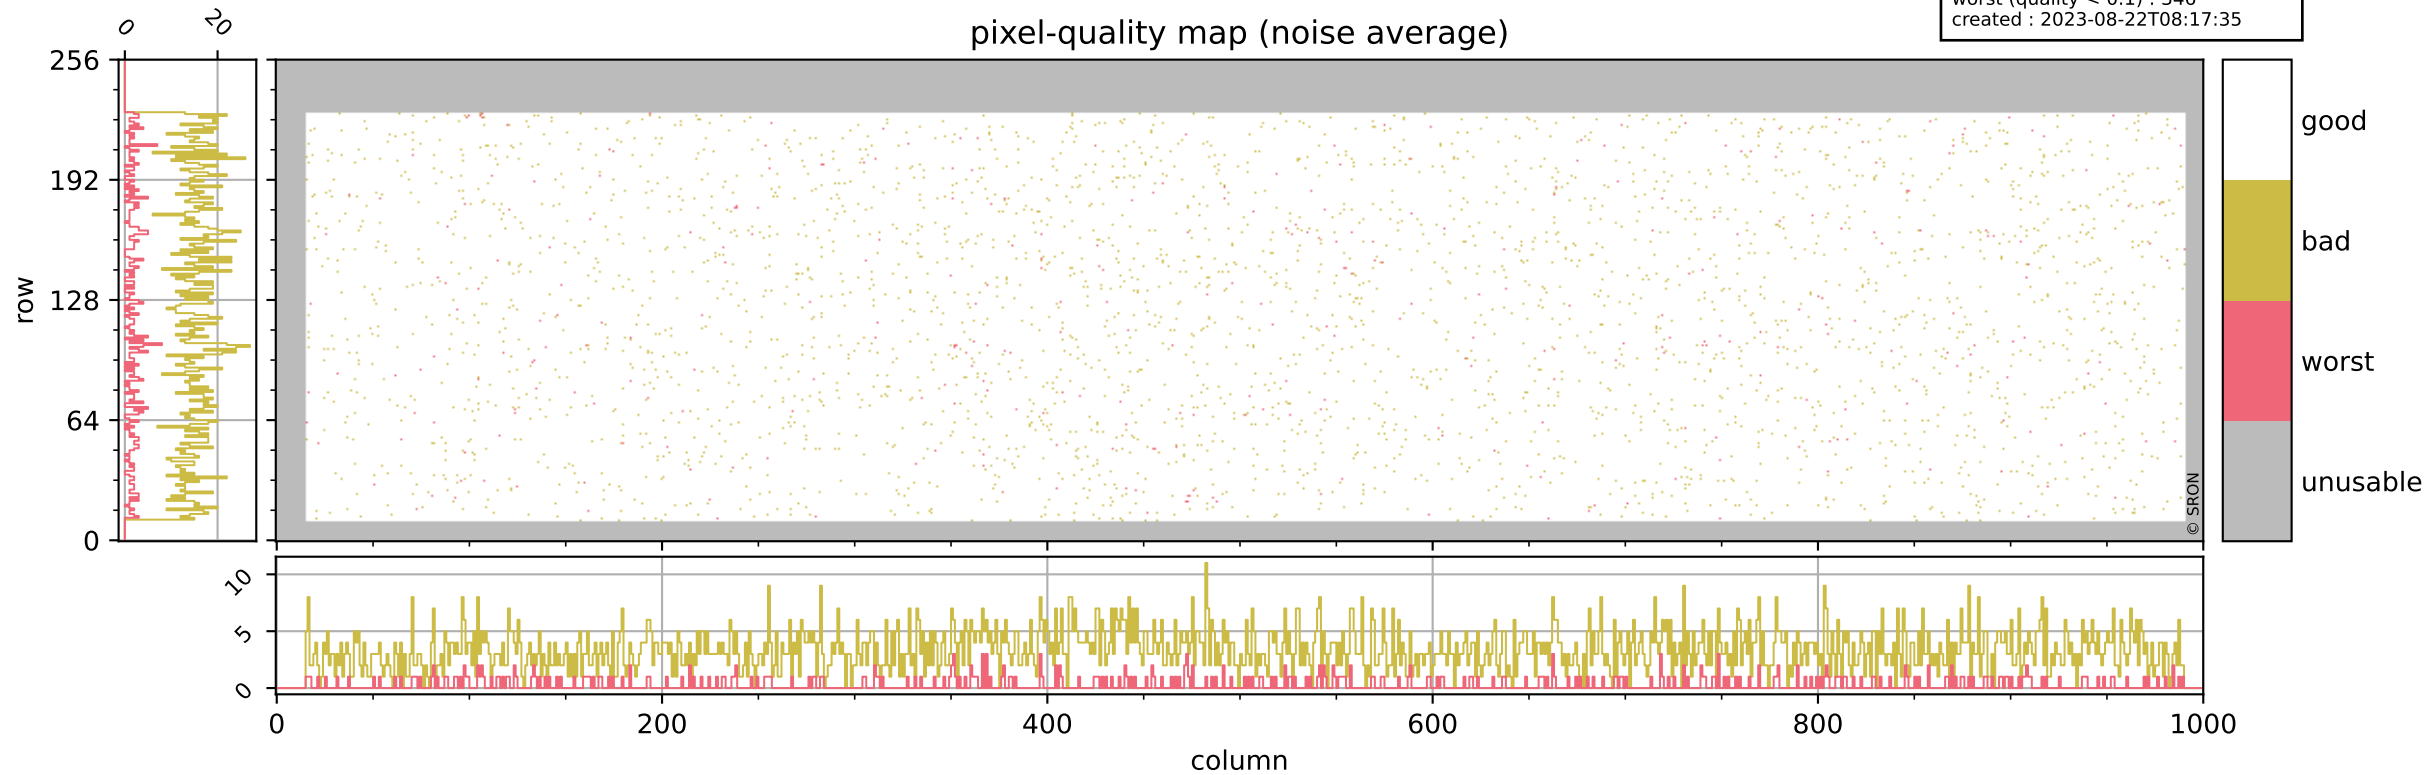

Tropomi SWIR pixel quality (official)

orbits : 19 in [16987, 17032]
coverage : 2021-01-22 / 2021-01-25
bad (quality < 0.8) : 3333
worst (quality < 0.1) : 346
created : 2023-08-22T08:17:35

pixel-quality map (noise average)