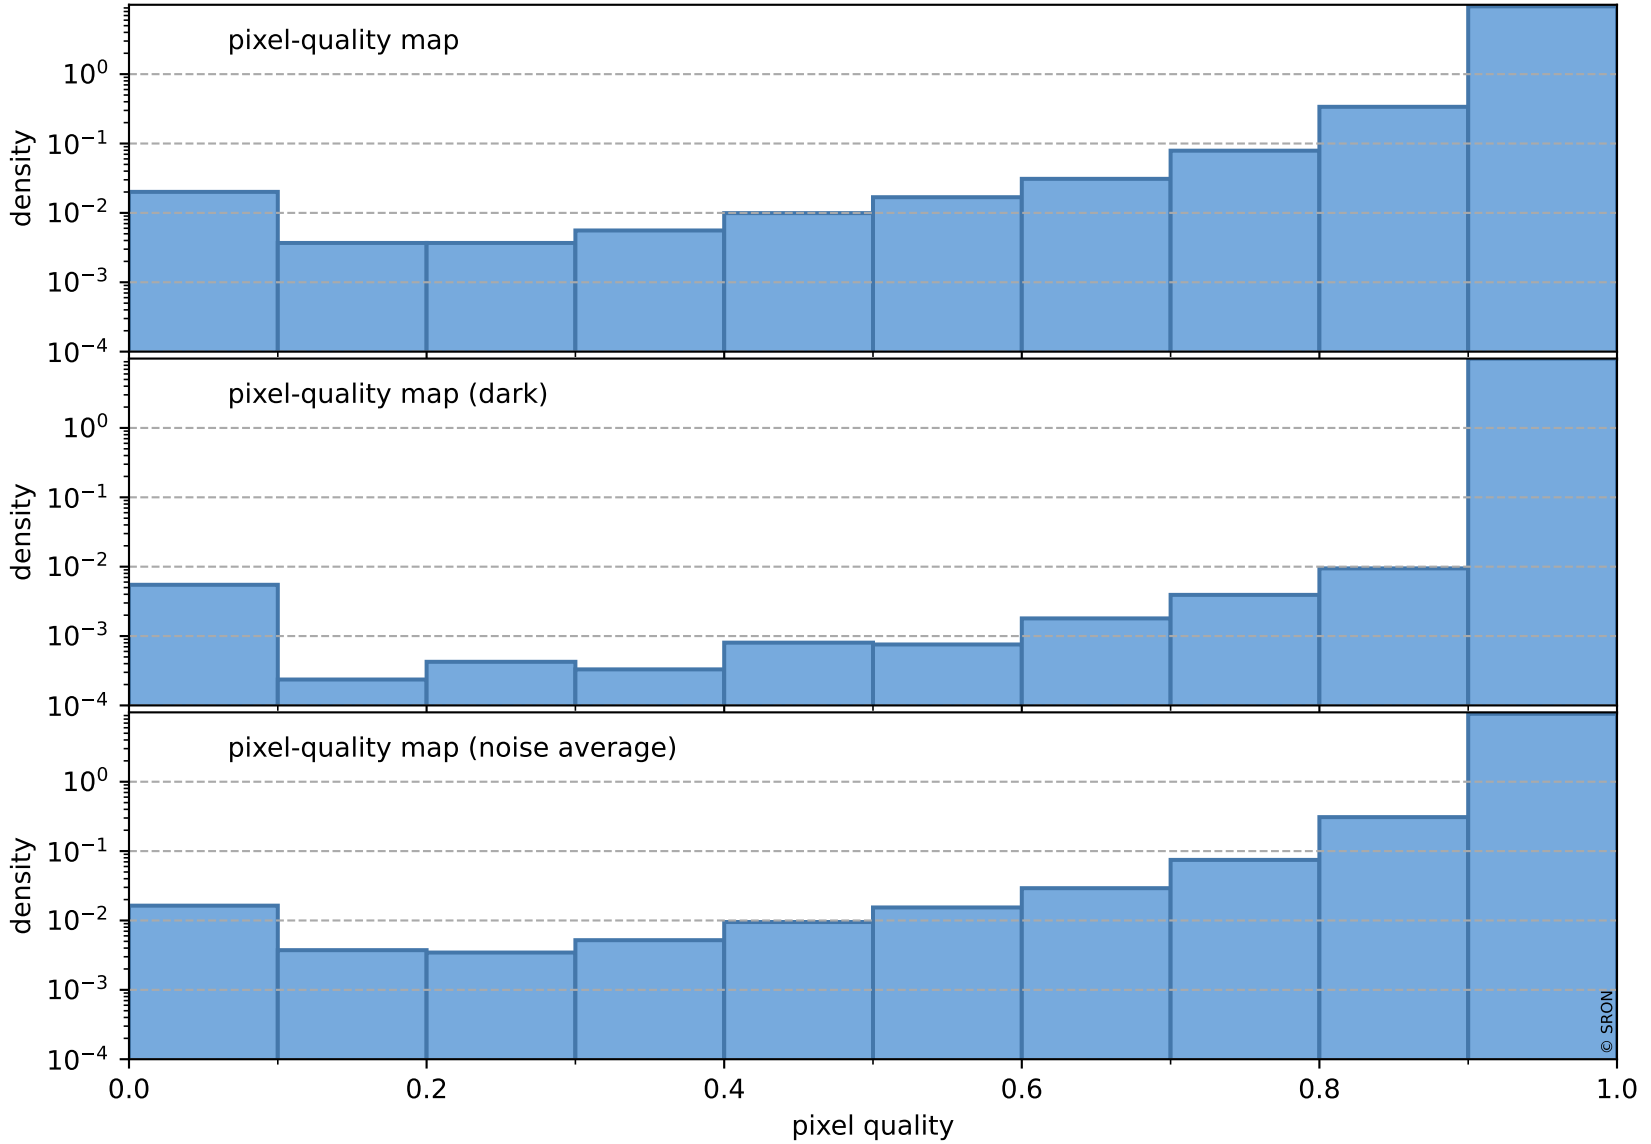

Tropomi SWIR pixel quality (official)

orbits : 19 in [16987, 17032]
coverage : 2021-01-22 / 2021-01-25
created : 2023-08-22T08:17:36

Histograms of pixel-quality