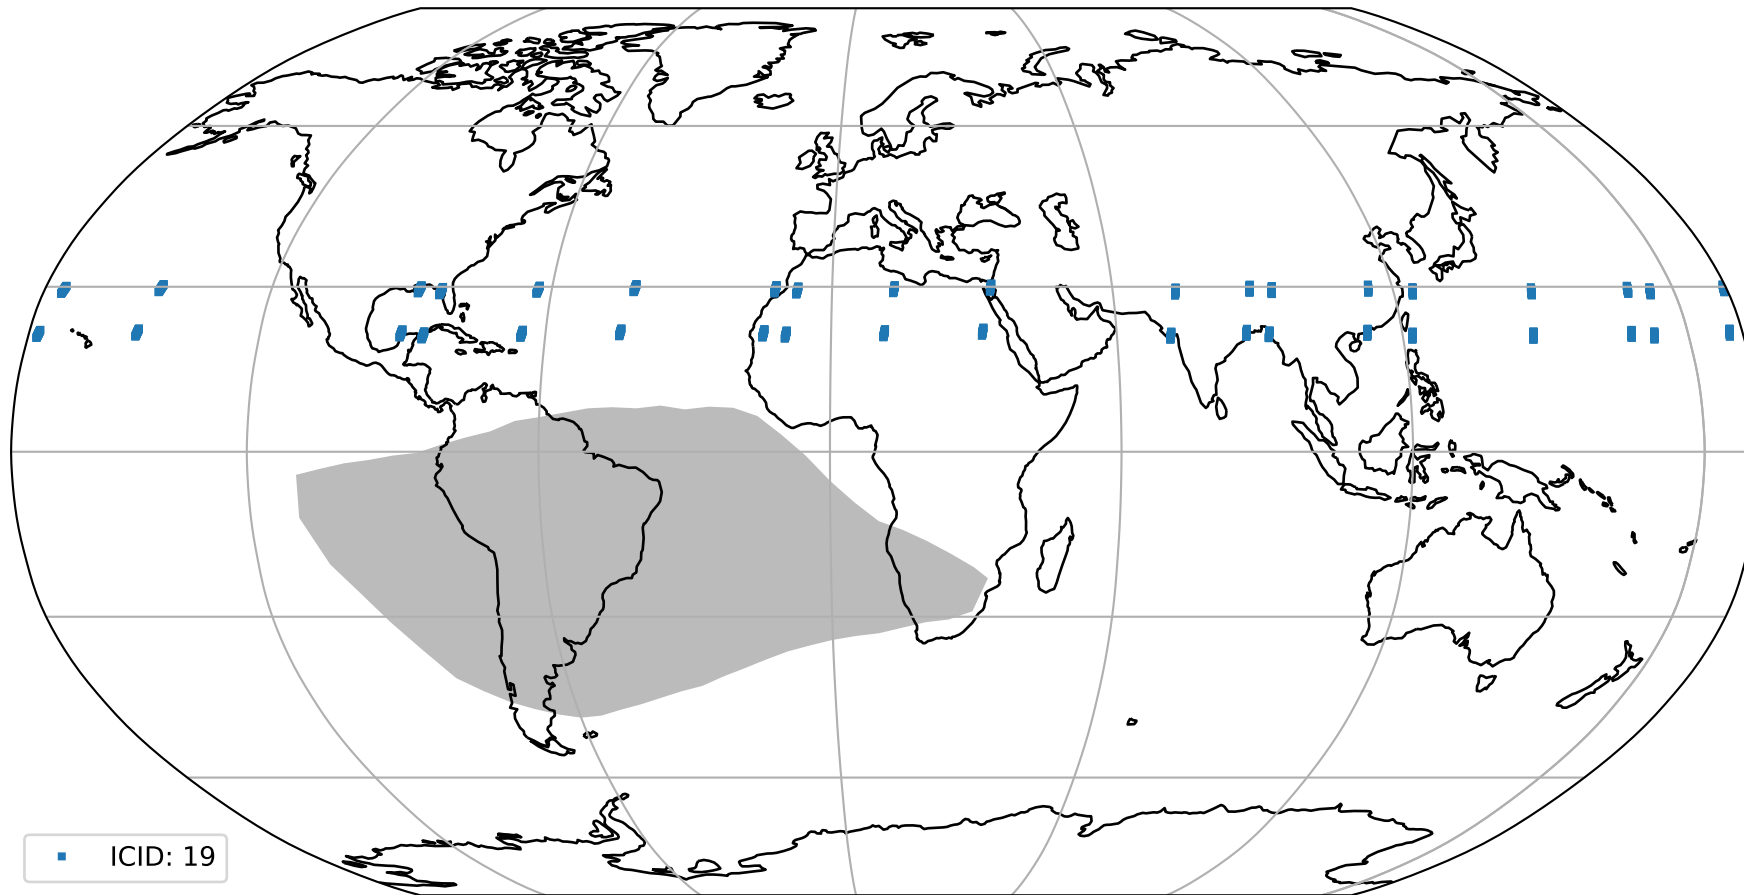

# Tropomi SWIR pixel quality (official)

orbits : 19 in [16987, 17032]  
coverage : 2021-01-22 / 2021-01-25  
created : 2023-08-22T08:17:36

## Histograms of pixel-quality

# Tropomi SWIR pixel quality (official) ground-tracks of Sentinel-5P

orbits : 19 in [16987, 17032]  
coverage : 2021-01-22 / 2021-01-25  
created : 2023-08-22T08:17:36