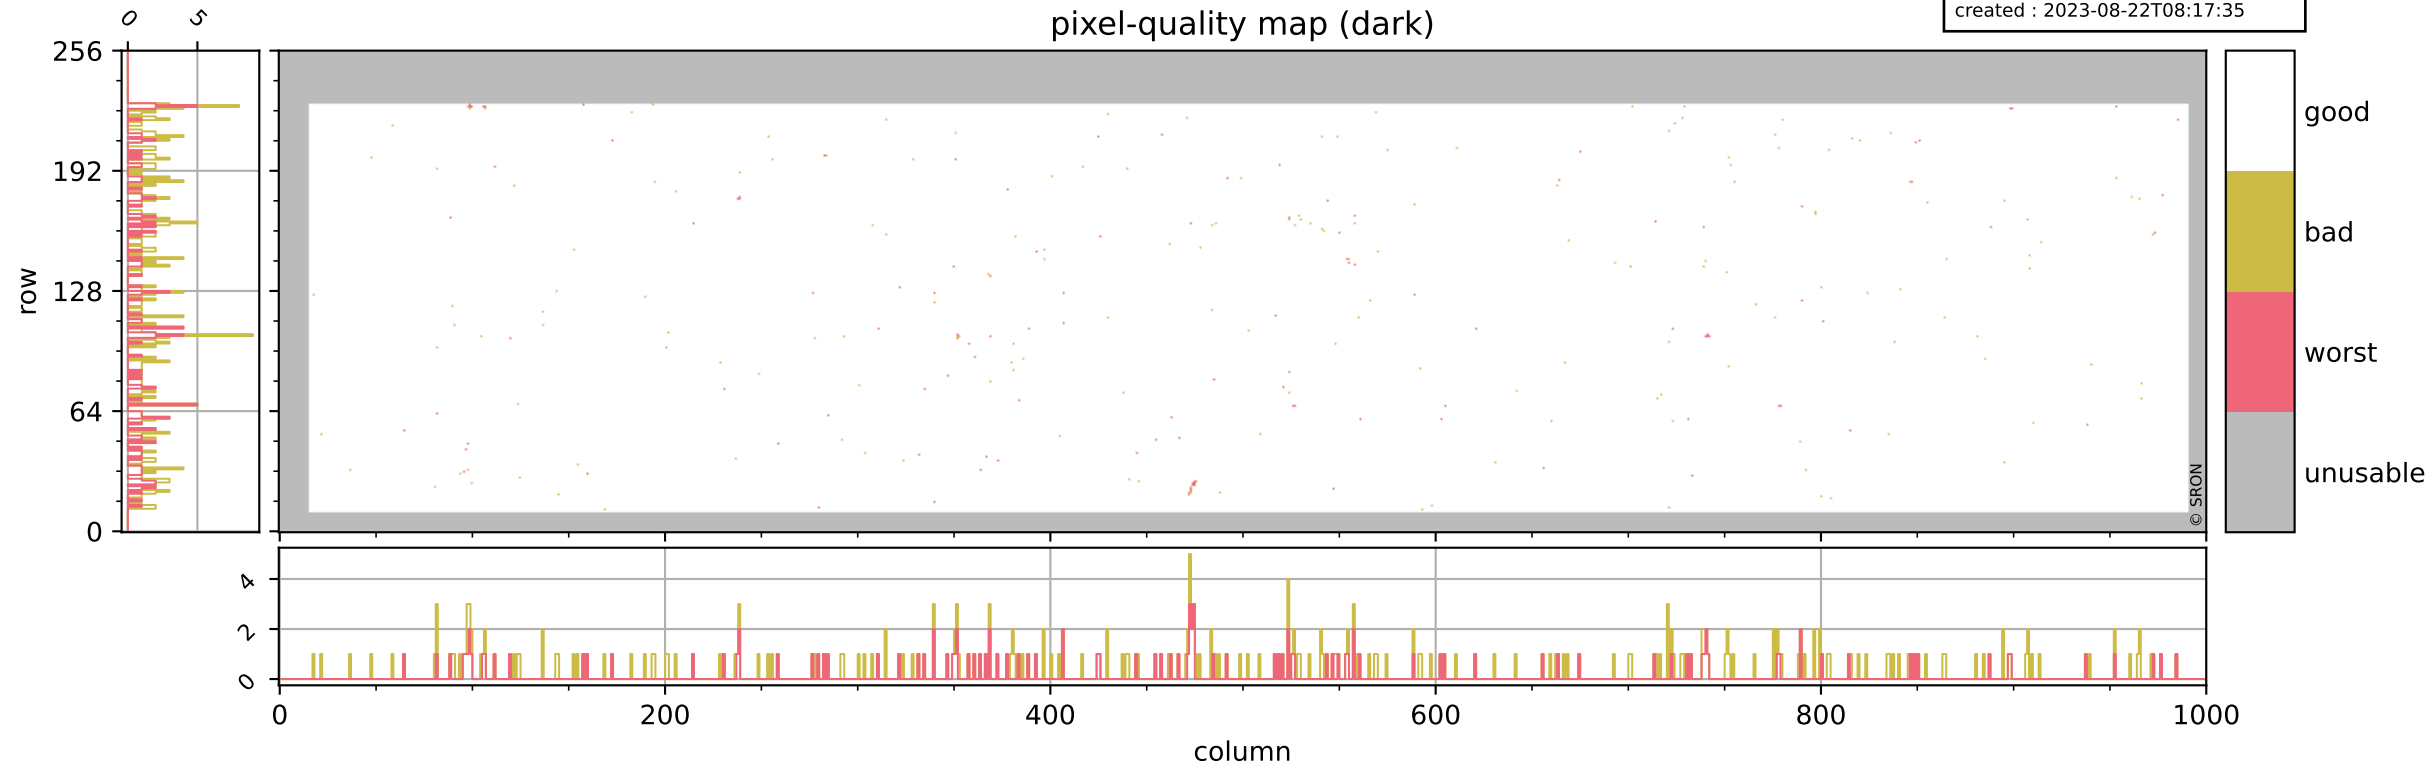

# Tropomi SWIR pixel quality (official)

orbits : 19 in [16987, 17032]  
coverage : 2021-01-22 / 2021-01-25  
bad (quality < 0.8) : 3588  
worst (quality < 0.1) : 425  
created : 2023-08-22T08:17:35

## pixel-quality map

# Tropomi SWIR pixel quality (official)

orbits : 19 in [16987, 17032]  
coverage : 2021-01-22 / 2021-01-25  
bad (quality < 0.8) : 291  
worst (quality < 0.1) : 116  
created : 2023-08-22T08:17:35

# Tropomi SWIR pixel quality (official)

orbits : 19 in [16987, 17032]  
coverage : 2021-01-22 / 2021-01-25  
bad (quality < 0.8) : 3333  
worst (quality < 0.1) : 346  
created : 2023-08-22T08:17:35