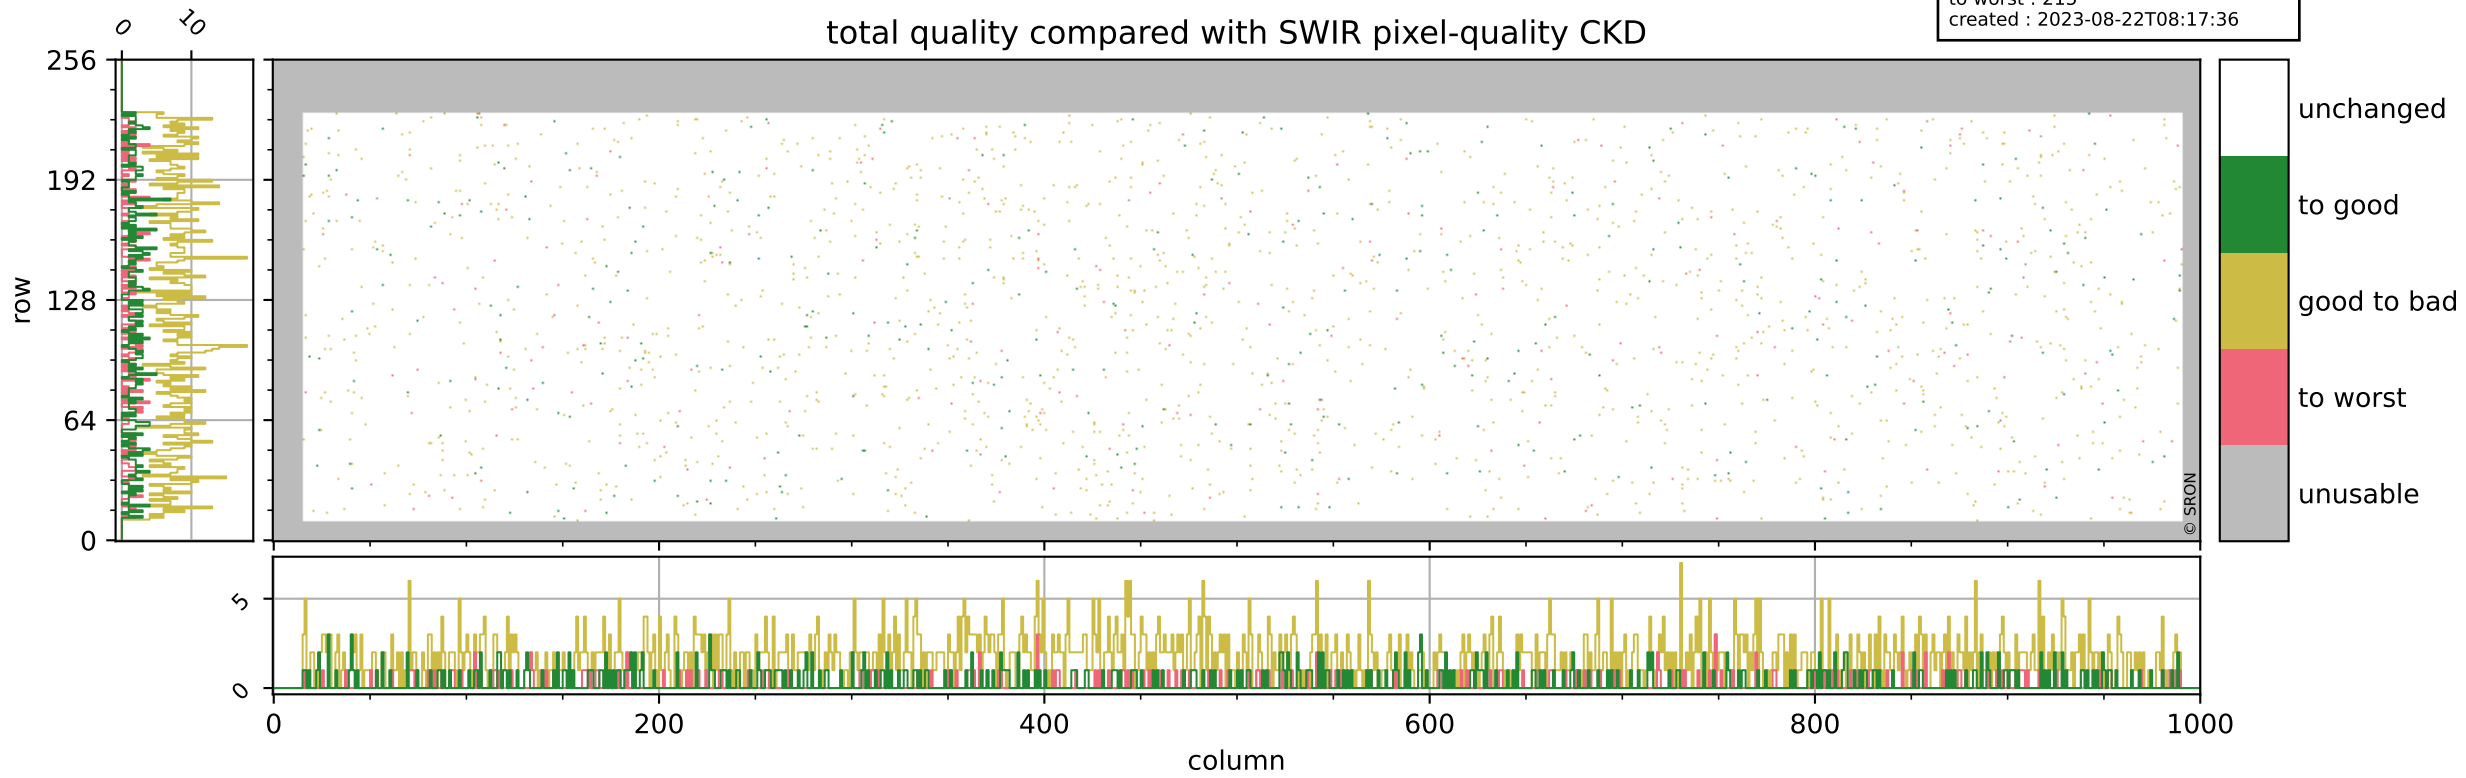

Tropomi SWIR pixel quality (official)

orbits : 19 in [16987, 17032]
coverage : 2021-01-22 / 2021-01-25
to good : 361
good to bad : 1483
to worst : 215
created : 2023-08-22T08:17:36

total quality compared with SWIR pixel-quality CKD