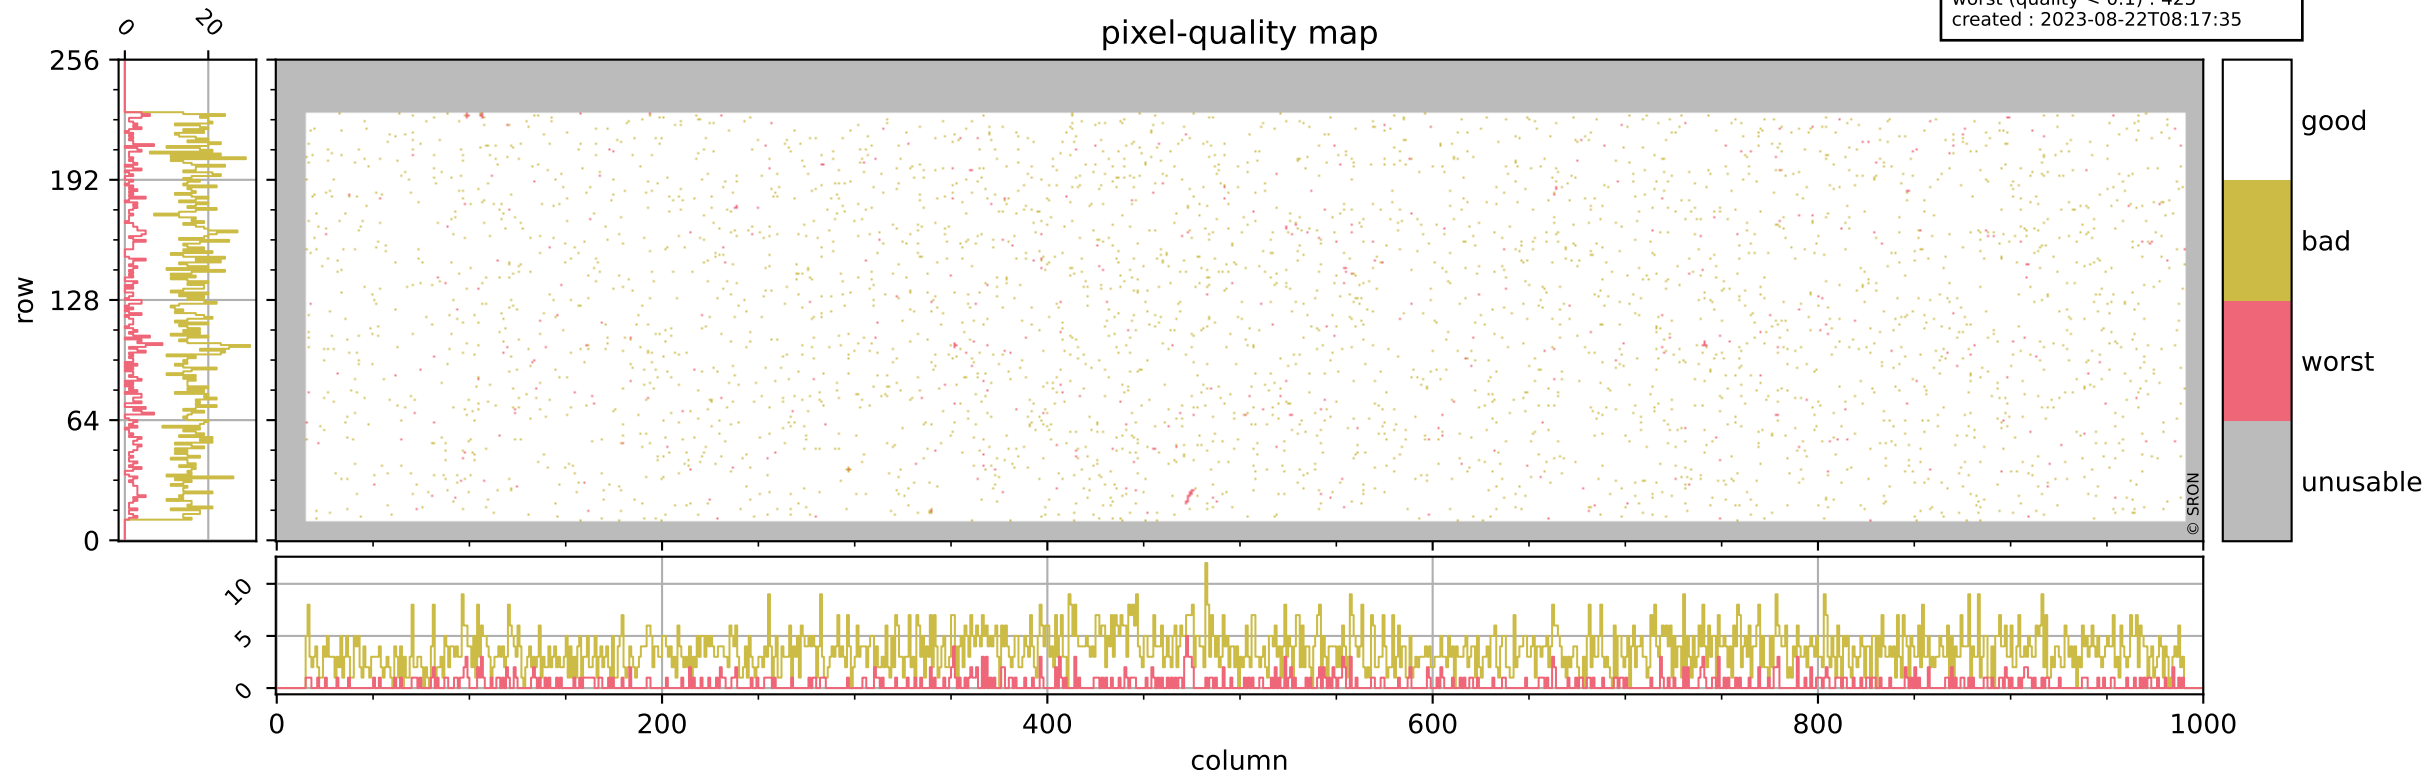

# Tropomi SWIR pixel quality (official)

orbits : 19 in [16987, 17032]  
coverage : 2021-01-22 / 2021-01-25  
bad (quality < 0.8) : 3588  
worst (quality < 0.1) : 425  
created : 2023-08-22T08:17:35

## pixel-quality map

# Tropomi SWIR pixel quality (official)

orbits : 19 in [16987, 17032]  
coverage : 2021-01-22 / 2021-01-25  
bad (quality < 0.8) : 291  
worst (quality < 0.1) : 116  
created : 2023-08-22T08:17:35

# Tropomi SWIR pixel quality (official)

orbits : 19 in [16987, 17032]  
coverage : 2021-01-22 / 2021-01-25  
bad (quality < 0.8) : 3333  
worst (quality < 0.1) : 346  
created : 2023-08-22T08:17:35