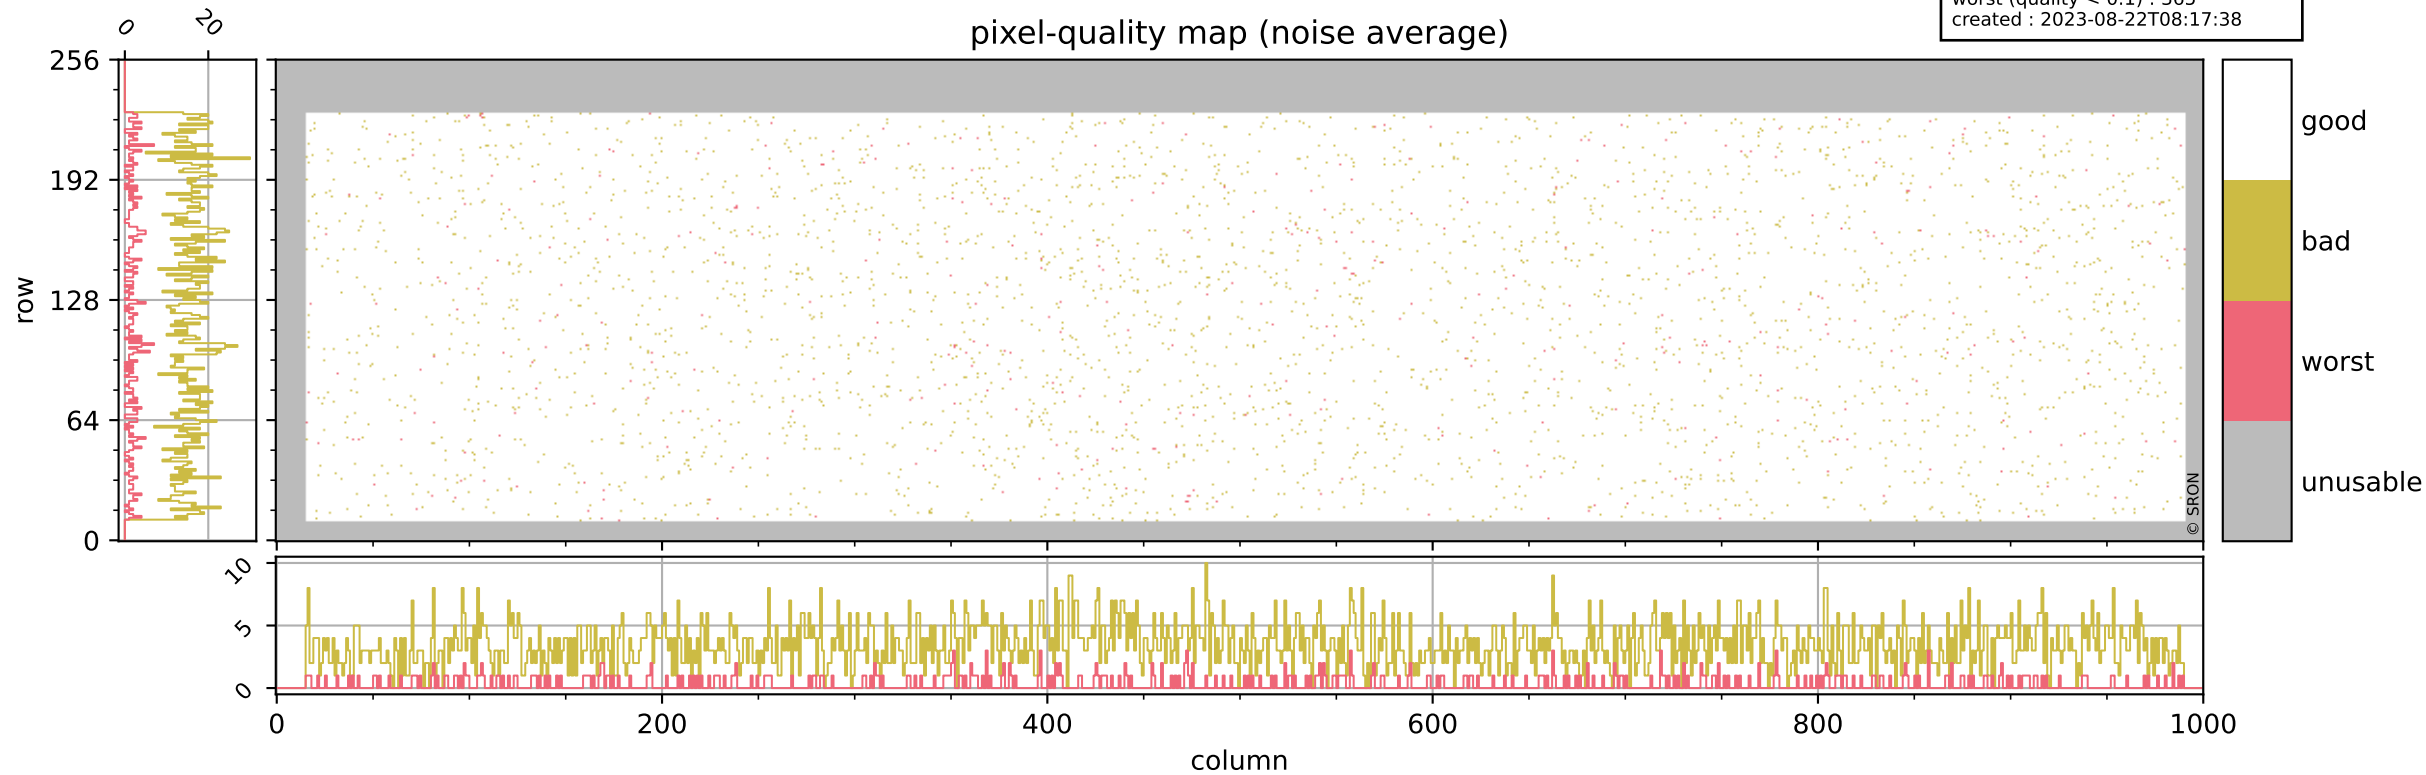

Tropomi SWIR pixel quality (official)

orbits : 20 in [17002, 17047]
coverage : 2021-01-23 / 2021-01-26
bad (quality < 0.8) : 291
worst (quality < 0.1) : 115
created : 2023-08-22T08:17:38

Tropomi SWIR pixel quality (official)

orbits : 20 in [17002, 17047]
coverage : 2021-01-23 / 2021-01-26
bad (quality < 0.8) : 3394
worst (quality < 0.1) : 365
created : 2023-08-22T08:17:38

pixel-quality map (noise average)

Tropomi SWIR pixel quality (official)

orbits : 20 in [17002, 17047]
coverage : 2021-01-23 / 2021-01-26
to good : 355
good to bad : 1522
to worst : 234
created : 2023-08-22T08:17:38

total quality compared with SWIR pixel-quality CKD

Tropomi SWIR pixel quality (official)

orbits : 20 in [17002, 17047]
coverage : 2021-01-23 / 2021-01-26
created : 2023-08-22T08:17:38

Histograms of pixel-quality

Tropomi SWIR pixel quality (official) ground-tracks of Sentinel-5P

orbits : 20 in [17002, 17047]
coverage : 2021-01-23 / 2021-01-26
created : 2023-08-22T08:17:39