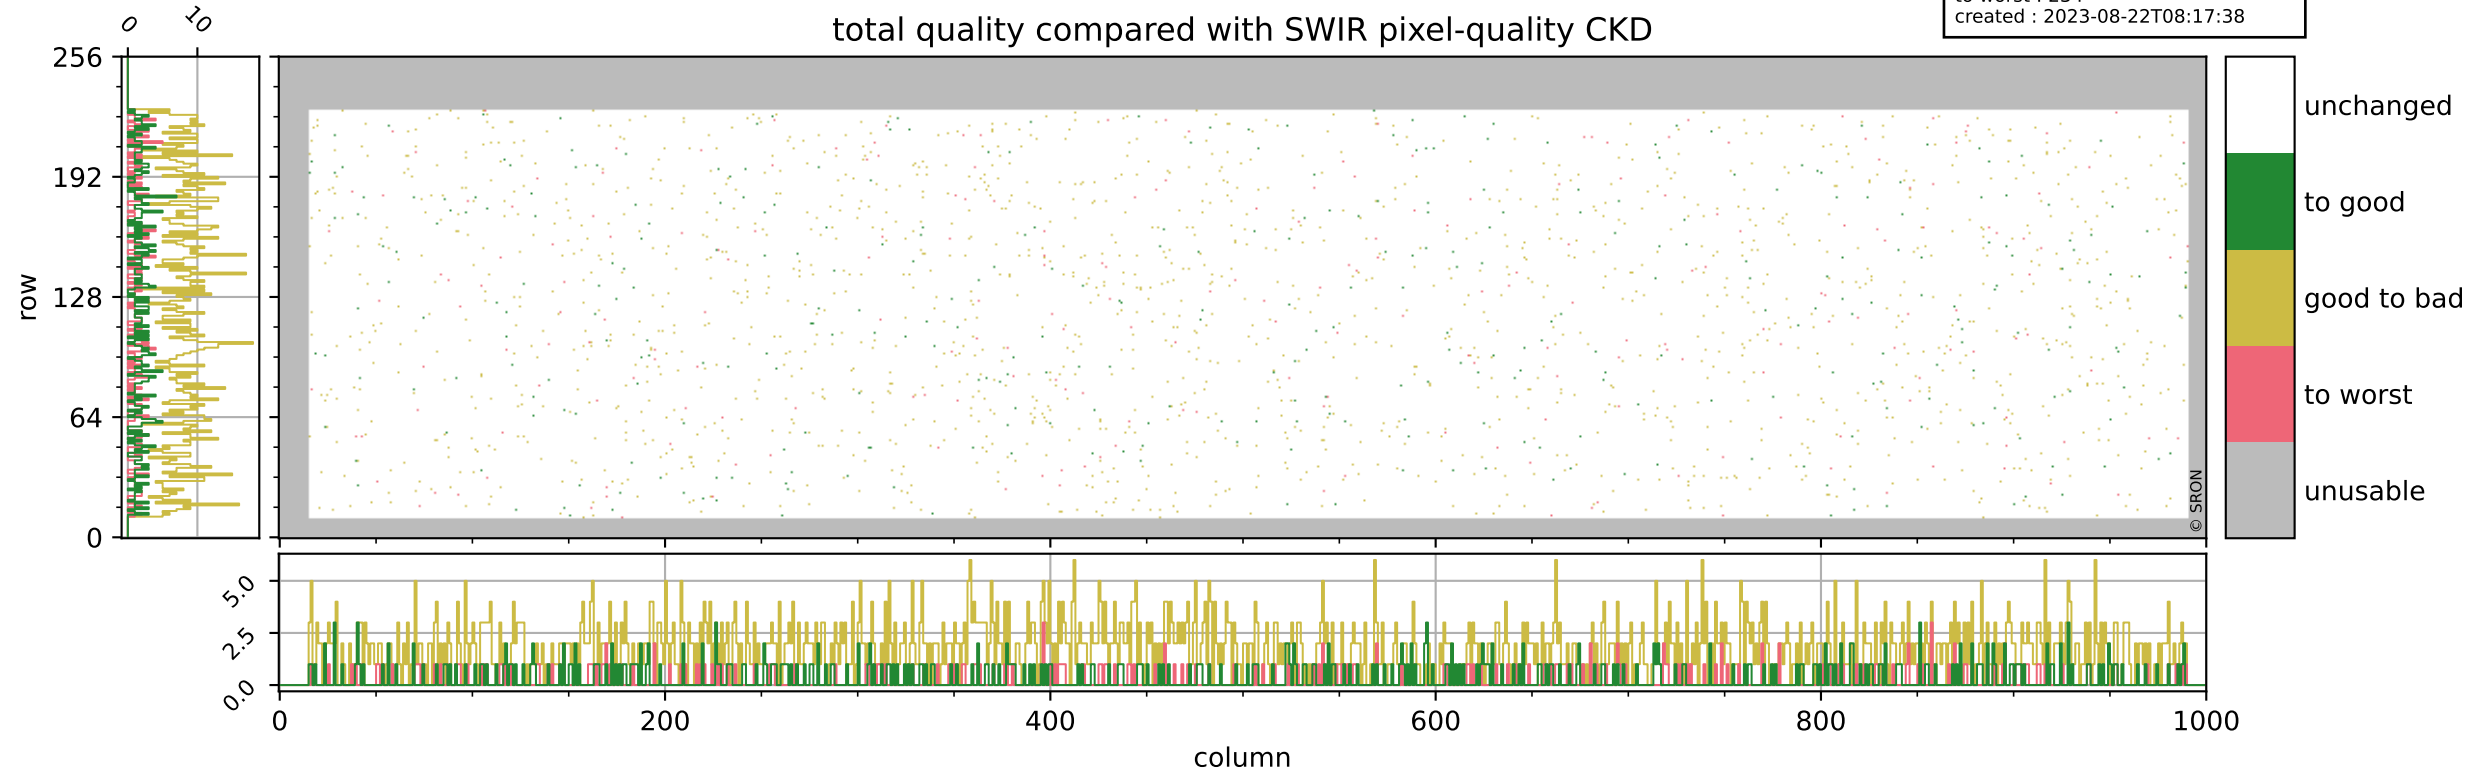

Tropomi SWIR pixel quality (official)

orbits : 20 in [17002, 17047]
coverage : 2021-01-23 / 2021-01-26
bad (quality < 0.8) : 291
worst (quality < 0.1) : 115
created : 2023-08-22T08:17:38

Tropomi SWIR pixel quality (official)

orbits : 20 in [17002, 17047]
coverage : 2021-01-23 / 2021-01-26
bad (quality < 0.8) : 3394
worst (quality < 0.1) : 365
created : 2023-08-22T08:17:38

pixel-quality map (noise average)

Tropomi SWIR pixel quality (official)

orbits : 20 in [17002, 17047]
coverage : 2021-01-23 / 2021-01-26
to good : 355
good to bad : 1522
to worst : 234
created : 2023-08-22T08:17:38

total quality compared with SWIR pixel-quality CKD

Tropomi SWIR pixel quality (official)

orbits : 20 in [17002, 17047]
coverage : 2021-01-23 / 2021-01-26
created : 2023-08-22T08:17:38

Histograms of pixel-quality

Tropomi SWIR pixel quality (official) ground-tracks of Sentinel-5P

orbits : 20 in [17002, 17047]
coverage : 2021-01-23 / 2021-01-26
created : 2023-08-22T08:17:39