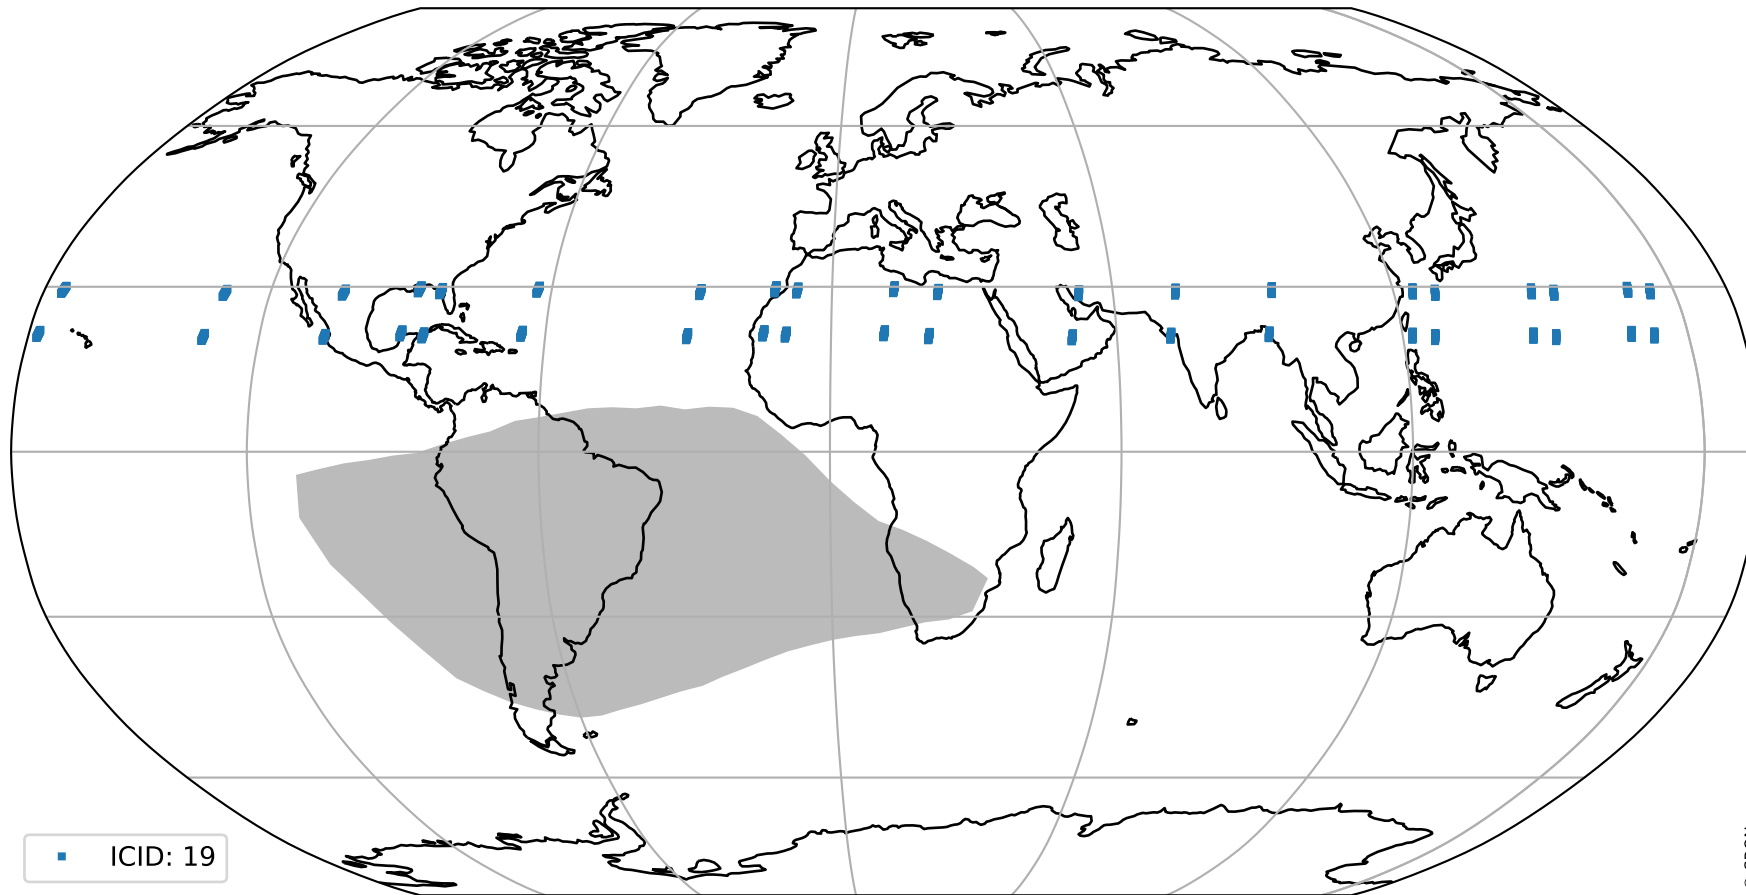

orbits : 20 in [17002, 17047]
coverage : 2021-01-23 / 2021-01-26
bad (quality < 0.8) : 3394
worst (quality < 0.1) : 365
created : 2023-08-22T08:17:38

pixel-quality map (noise average)

Tropomi SWIR pixel quality (official)

orbits : 20 in [17002, 17047]
coverage : 2021-01-23 / 2021-01-26
to good : 355
good to bad : 1522
to worst : 234
created : 2023-08-22T08:17:38

total quality compared with SWIR pixel-quality CKD

Tropomi SWIR pixel quality (official)

orbits : 20 in [17002, 17047]
coverage : 2021-01-23 / 2021-01-26
created : 2023-08-22T08:17:38

Histograms of pixel-quality

Tropomi SWIR pixel quality (official) ground-tracks of Sentinel-5P

orbits : 20 in [17002, 17047]
coverage : 2021-01-23 / 2021-01-26
created : 2023-08-22T08:17:39

Tropomi SWIR pixel quality (official)

orbits : [2827, 17047]
coverage : 2018-04-30 / 2021-01-26
created : 2023-08-22T08:17:39

trend of pixel quality & temperatures