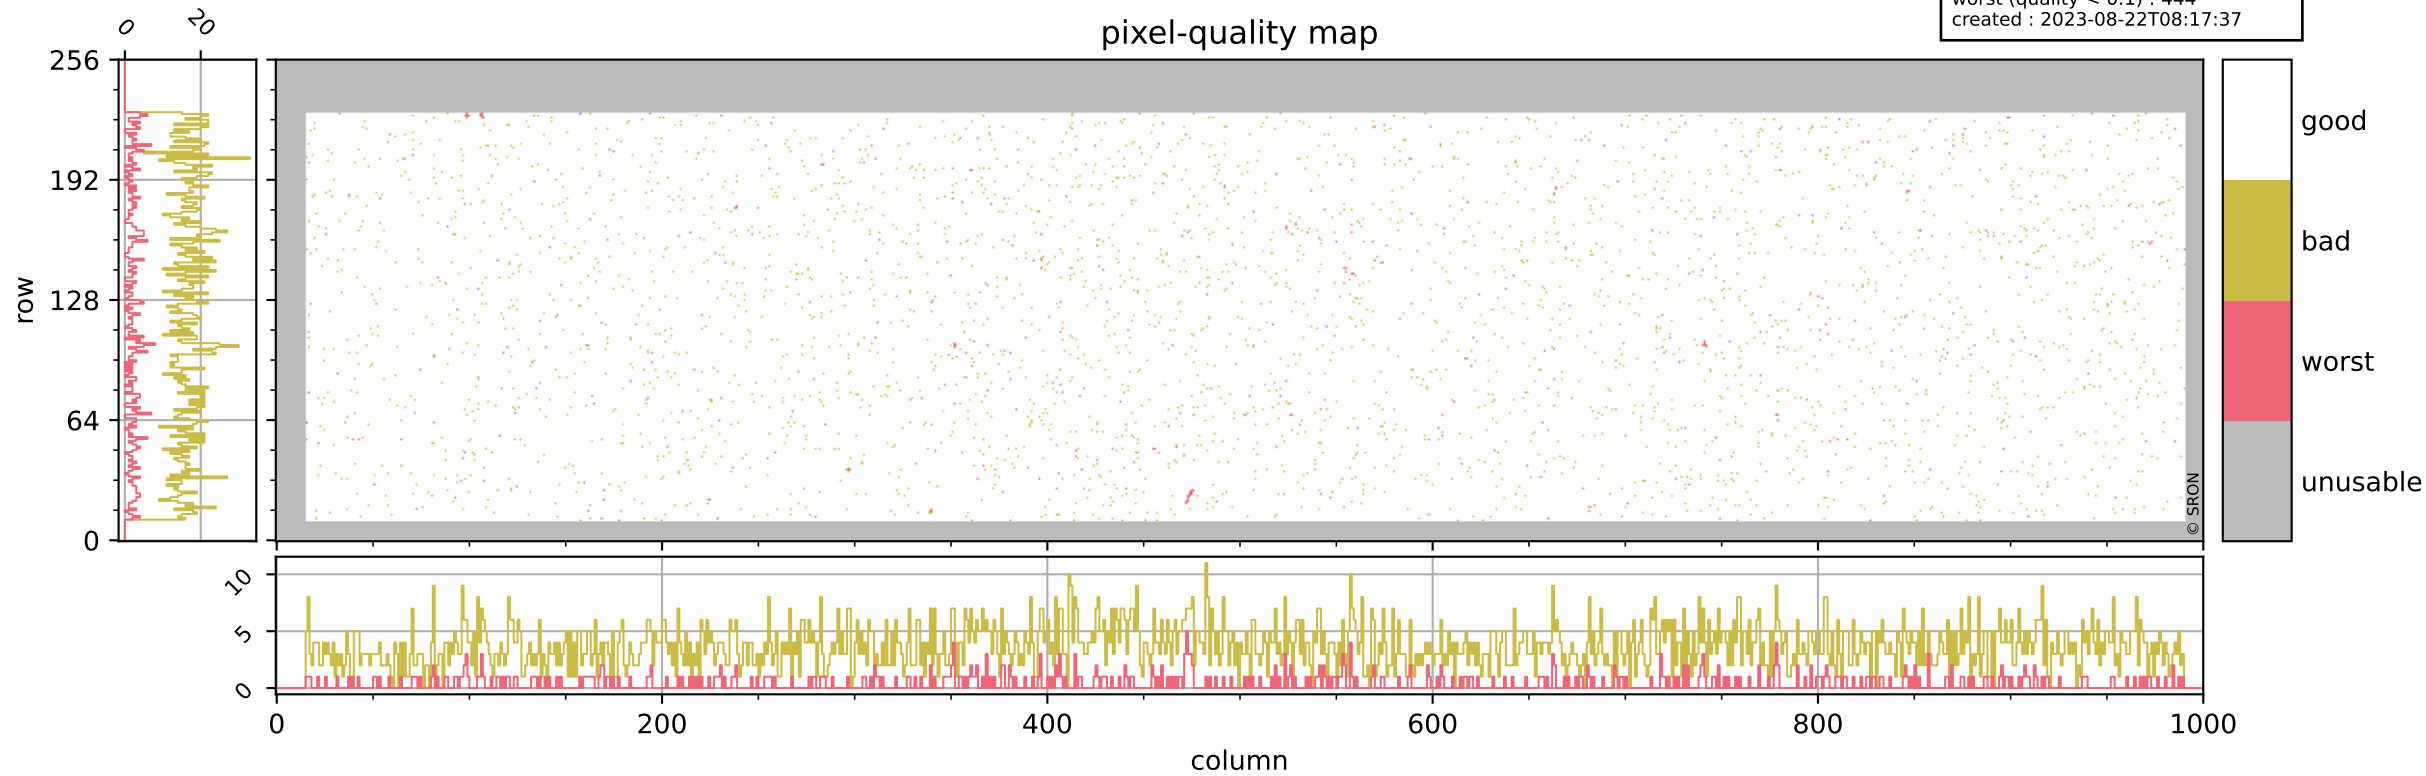

Tropomi SWIR pixel quality (official)

orbits : 20 in [17002, 17047]
coverage : 2021-01-23 / 2021-01-26
bad (quality < 0.8) : 3650
worst (quality < 0.1) : 444
created : 2023-08-22T08:17:37

pixel-quality map

Tropomi SWIR pixel quality (official)

orbits : 20 in [17002, 17047]
coverage : 2021-01-23 / 2021-01-26
bad (quality < 0.8) : 291
worst (quality < 0.1) : 115
created : 2023-08-22T08:17:38

Tropomi SWIR pixel quality (official)

orbits : 20 in [17002, 17047]
coverage : 2021-01-23 / 2021-01-26
bad (quality < 0.8) : 3394
worst (quality < 0.1) : 365
created : 2023-08-22T08:17:38

pixel-quality map (noise average)

Tropomi SWIR pixel quality (official)

orbits : 20 in [17002, 17047]
coverage : 2021-01-23 / 2021-01-26
to good : 355
good to bad : 1522
to worst : 234
created : 2023-08-22T08:17:38

total quality compared with SWIR pixel-quality CKD

Tropomi SWIR pixel quality (official)