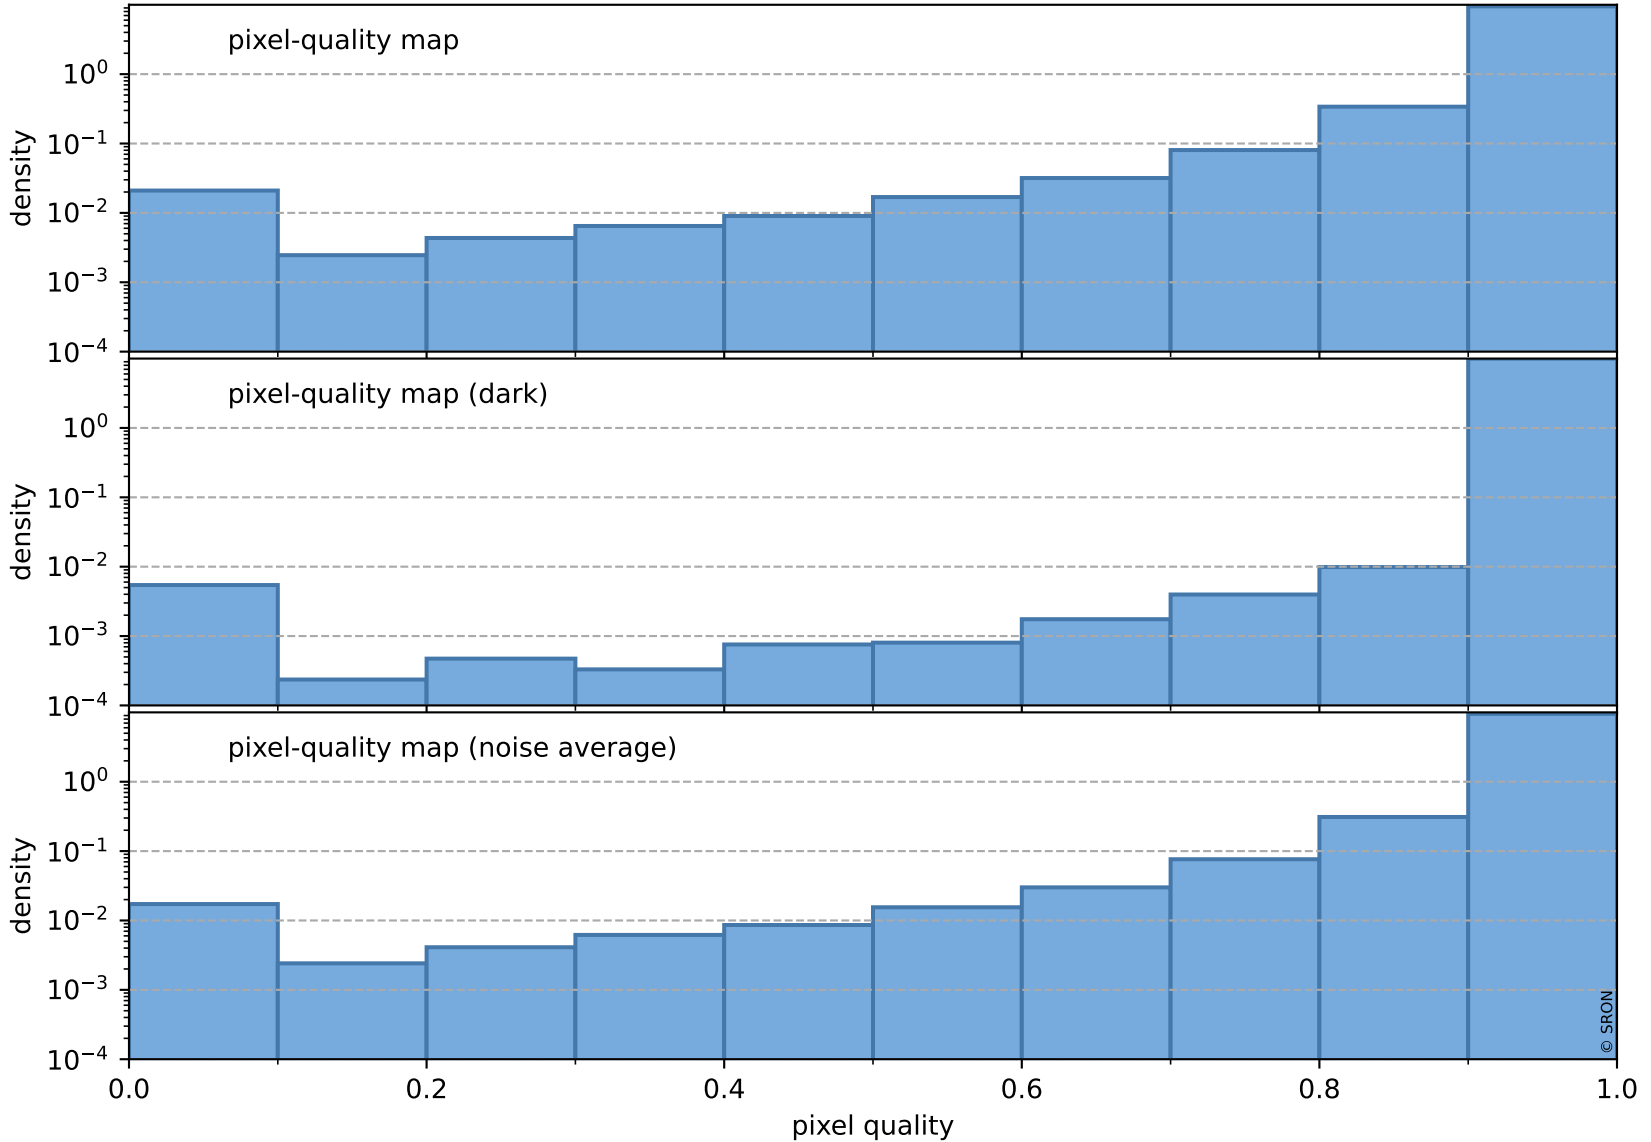

orbits : 20 in [17002, 17047]
coverage : 2021-01-23 / 2021-01-26
to good : 355
good to bad : 1522
to worst : 234
created : 2023-08-22T08:17:38

total quality compared with SWIR pixel-quality CKD

Tropomi SWIR pixel quality (official)

orbits : 20 in [17002, 17047]
coverage : 2021-01-23 / 2021-01-26
created : 2023-08-22T08:17:38

Histograms of pixel-quality

Tropomi SWIR pixel quality (official) ground-tracks of Sentinel-5P

orbits : 20 in [17002, 17047]
coverage : 2021-01-23 / 2021-01-26
created : 2023-08-22T08:17:39

Tropomi SWIR pixel quality (official)

orbits : [2827, 17047]
coverage : 2018-04-30 / 2021-01-26
created : 2023-08-22T08:17:39

trend of pixel quality & temperatures