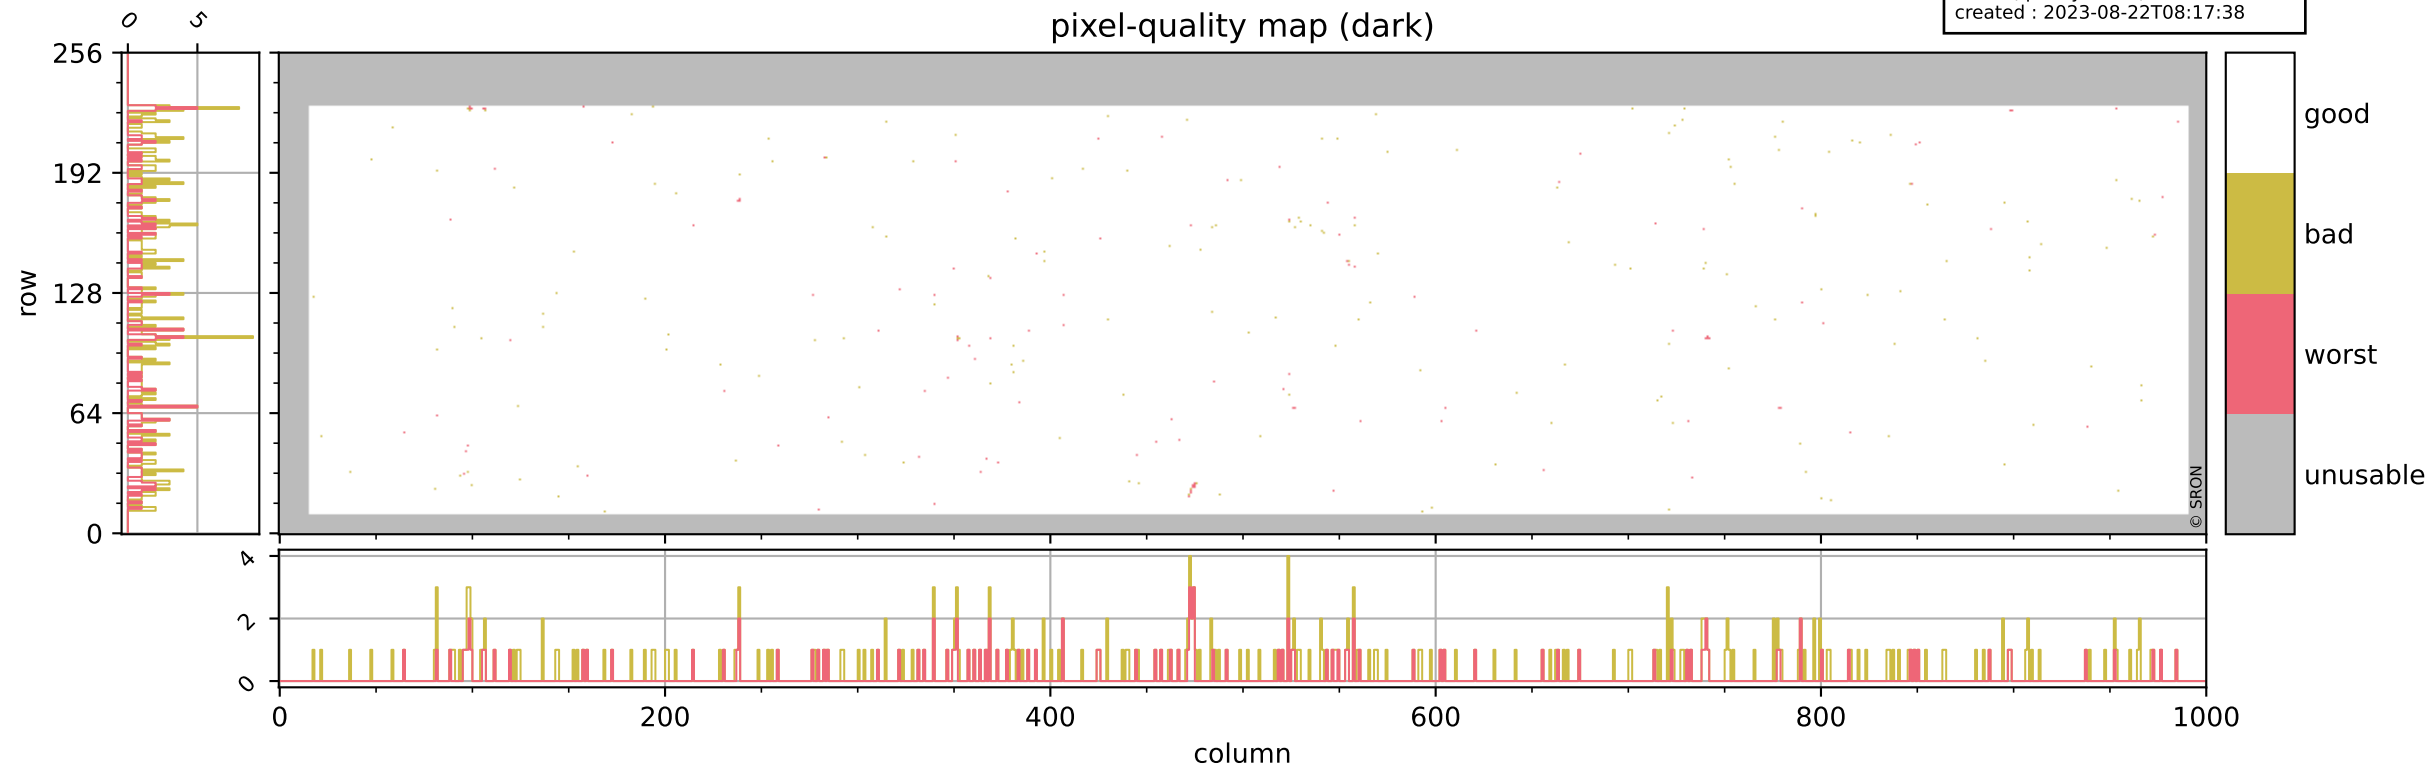

Tropomi SWIR pixel quality (official)

orbits : 20 in [17002, 17047]
coverage : 2021-01-23 / 2021-01-26
bad (quality < 0.8) : 3650
worst (quality < 0.1) : 444
created : 2023-08-22T08:17:37

pixel-quality map

Tropomi SWIR pixel quality (official)

orbits : 20 in [17002, 17047]
coverage : 2021-01-23 / 2021-01-26
bad (quality < 0.8) : 291
worst (quality < 0.1) : 115
created : 2023-08-22T08:17:38

Tropomi SWIR pixel quality (official)

orbits : 20 in [17002, 17047]
coverage : 2021-01-23 / 2021-01-26
bad (quality < 0.8) : 3394
worst (quality < 0.1) : 365
created : 2023-08-22T08:17:38

pixel-quality map (noise average)

Tropomi SWIR pixel quality (official)

orbits : 20 in [17002, 17047]
coverage : 2021-01-23 / 2021-01-26
to good : 355
good to bad : 1522
to worst : 234
created : 2023-08-22T08:17:38

total quality compared with SWIR pixel-quality CKD

Tropomi SWIR pixel quality (official)