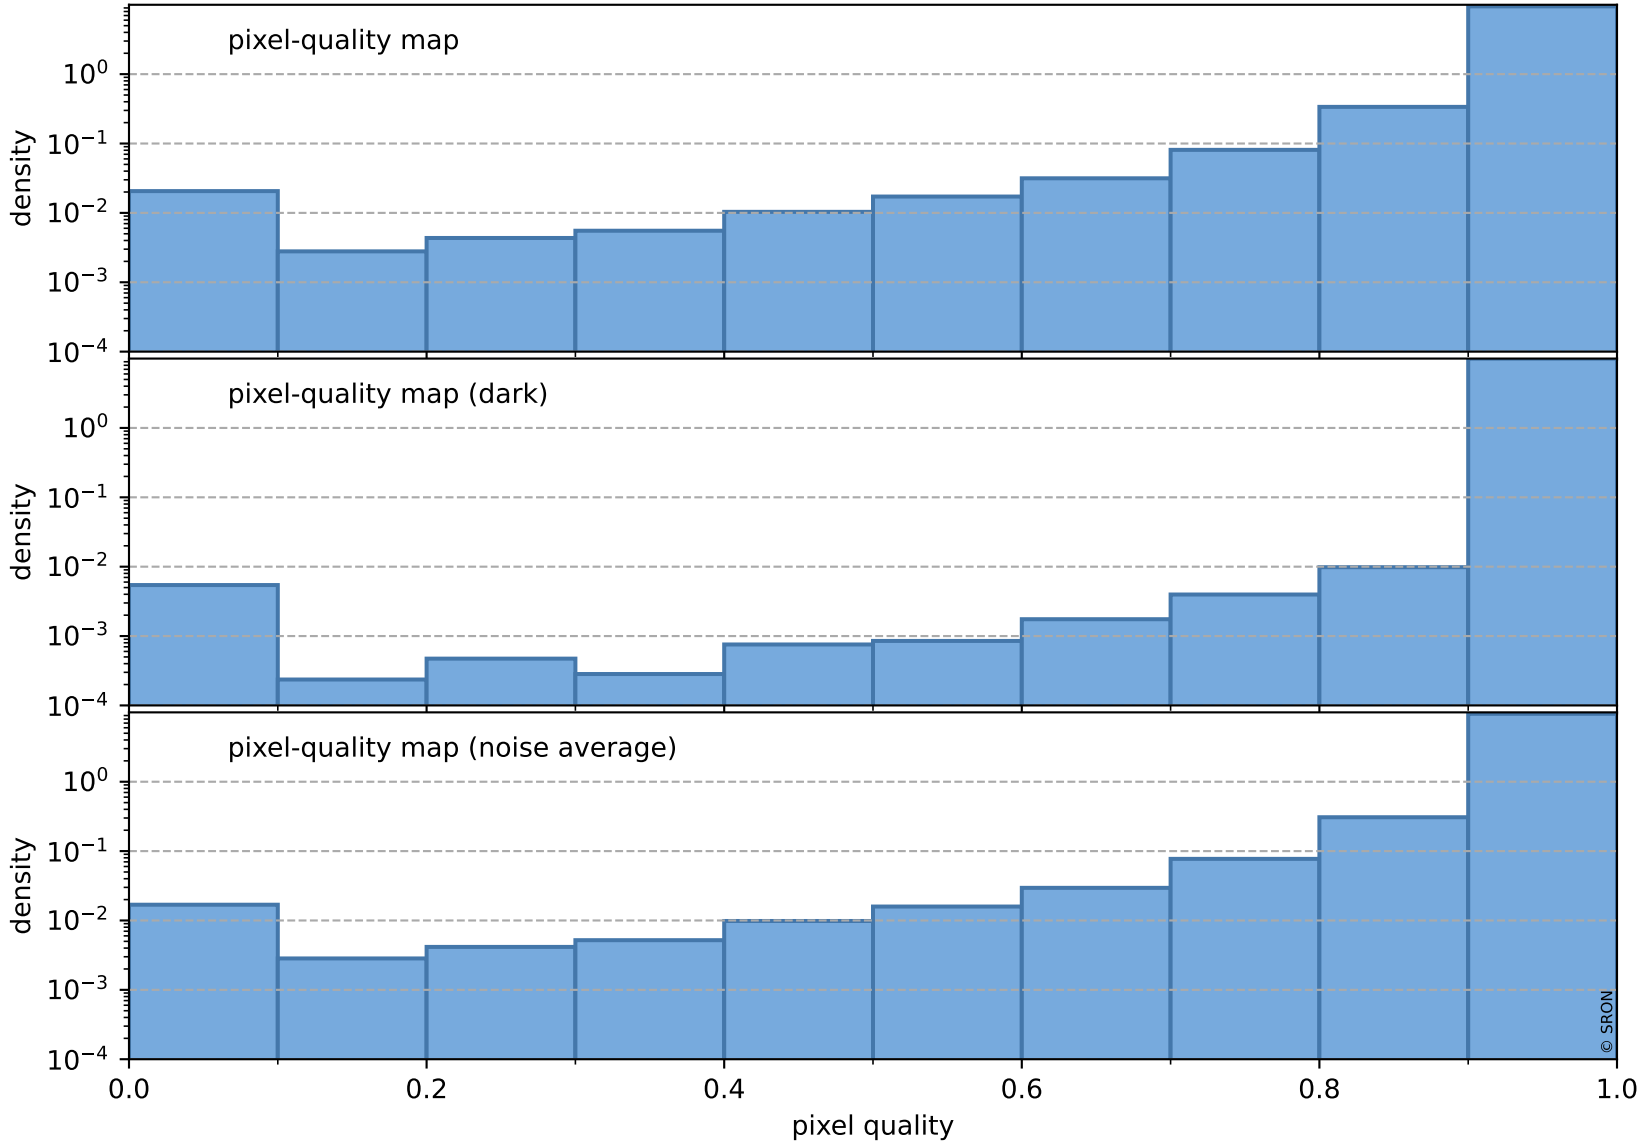

Tropomi SWIR pixel quality (official)

orbits : 19 in [17017, 17062]
coverage : 2021-01-25 / 2021-01-28
created : 2023-08-22T08:17:41

Histograms of pixel-quality