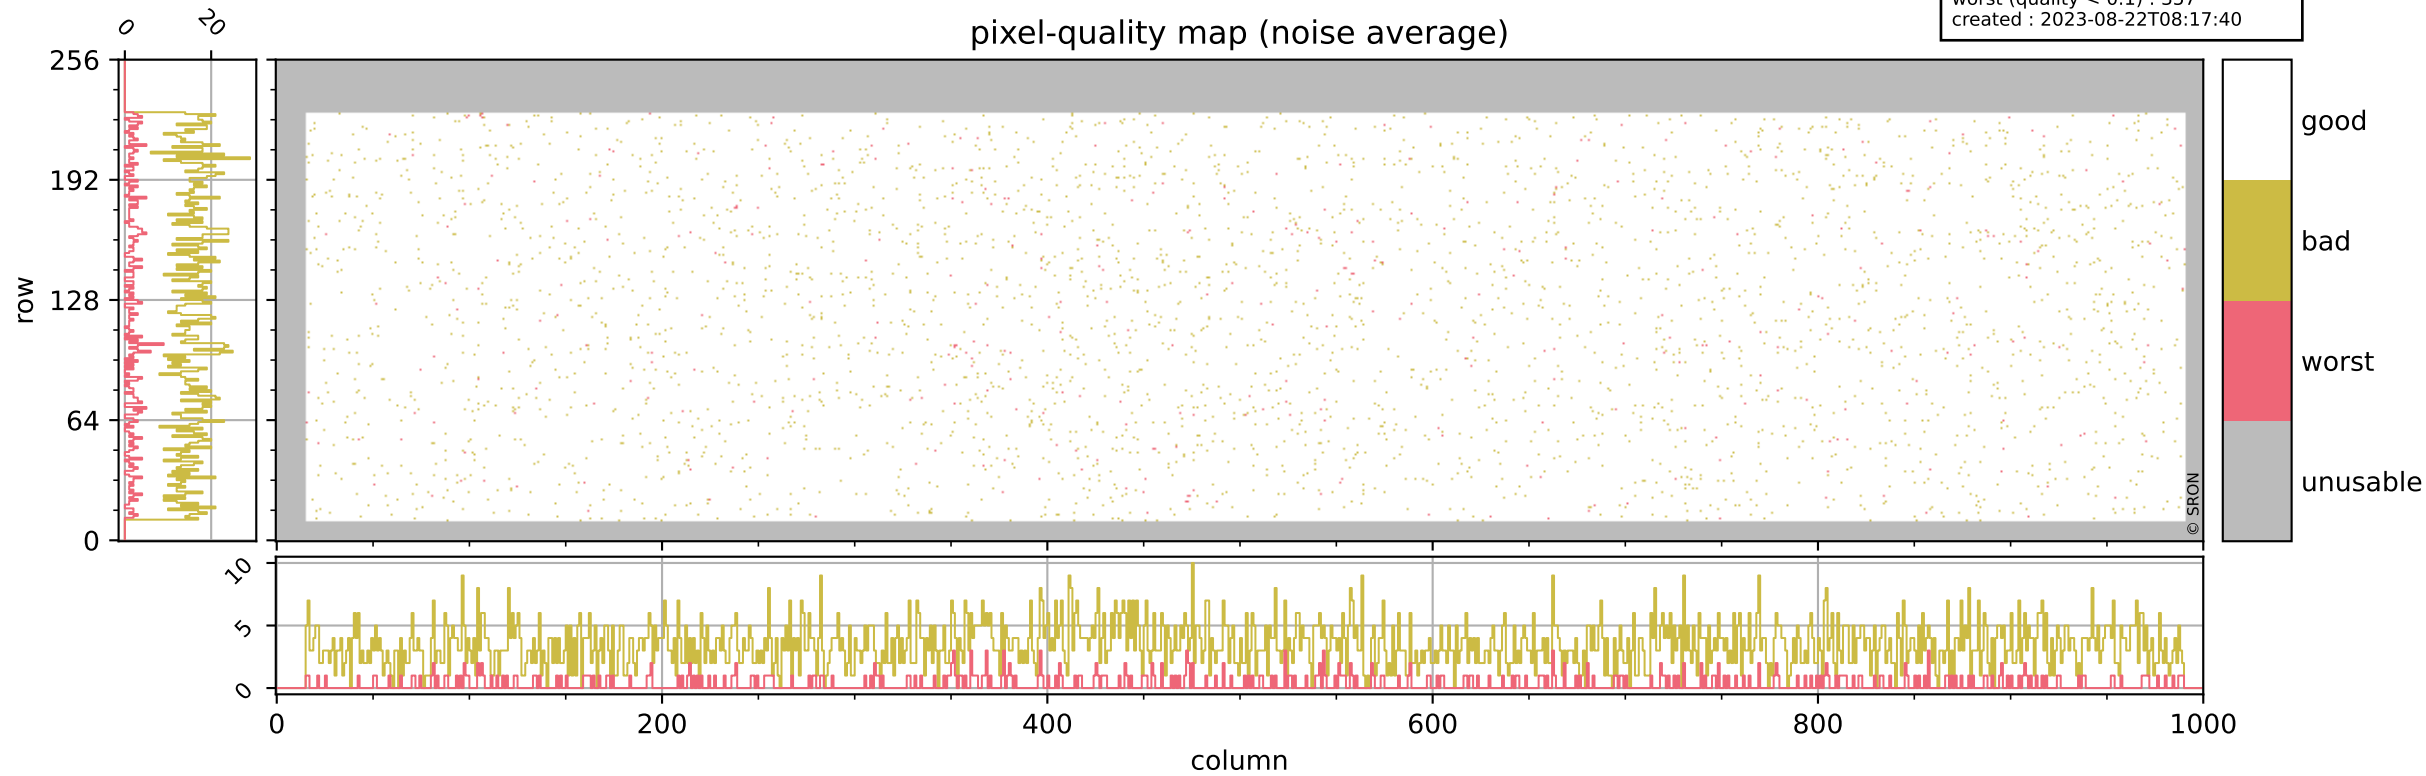

Tropomi SWIR pixel quality (official)

orbits : 19 in [17017, 17062]
coverage : 2021-01-25 / 2021-01-28
bad (quality < 0.8) : 3419
worst (quality < 0.1) : 357
created : 2023-08-22T08:17:40

pixel-quality map (noise average)