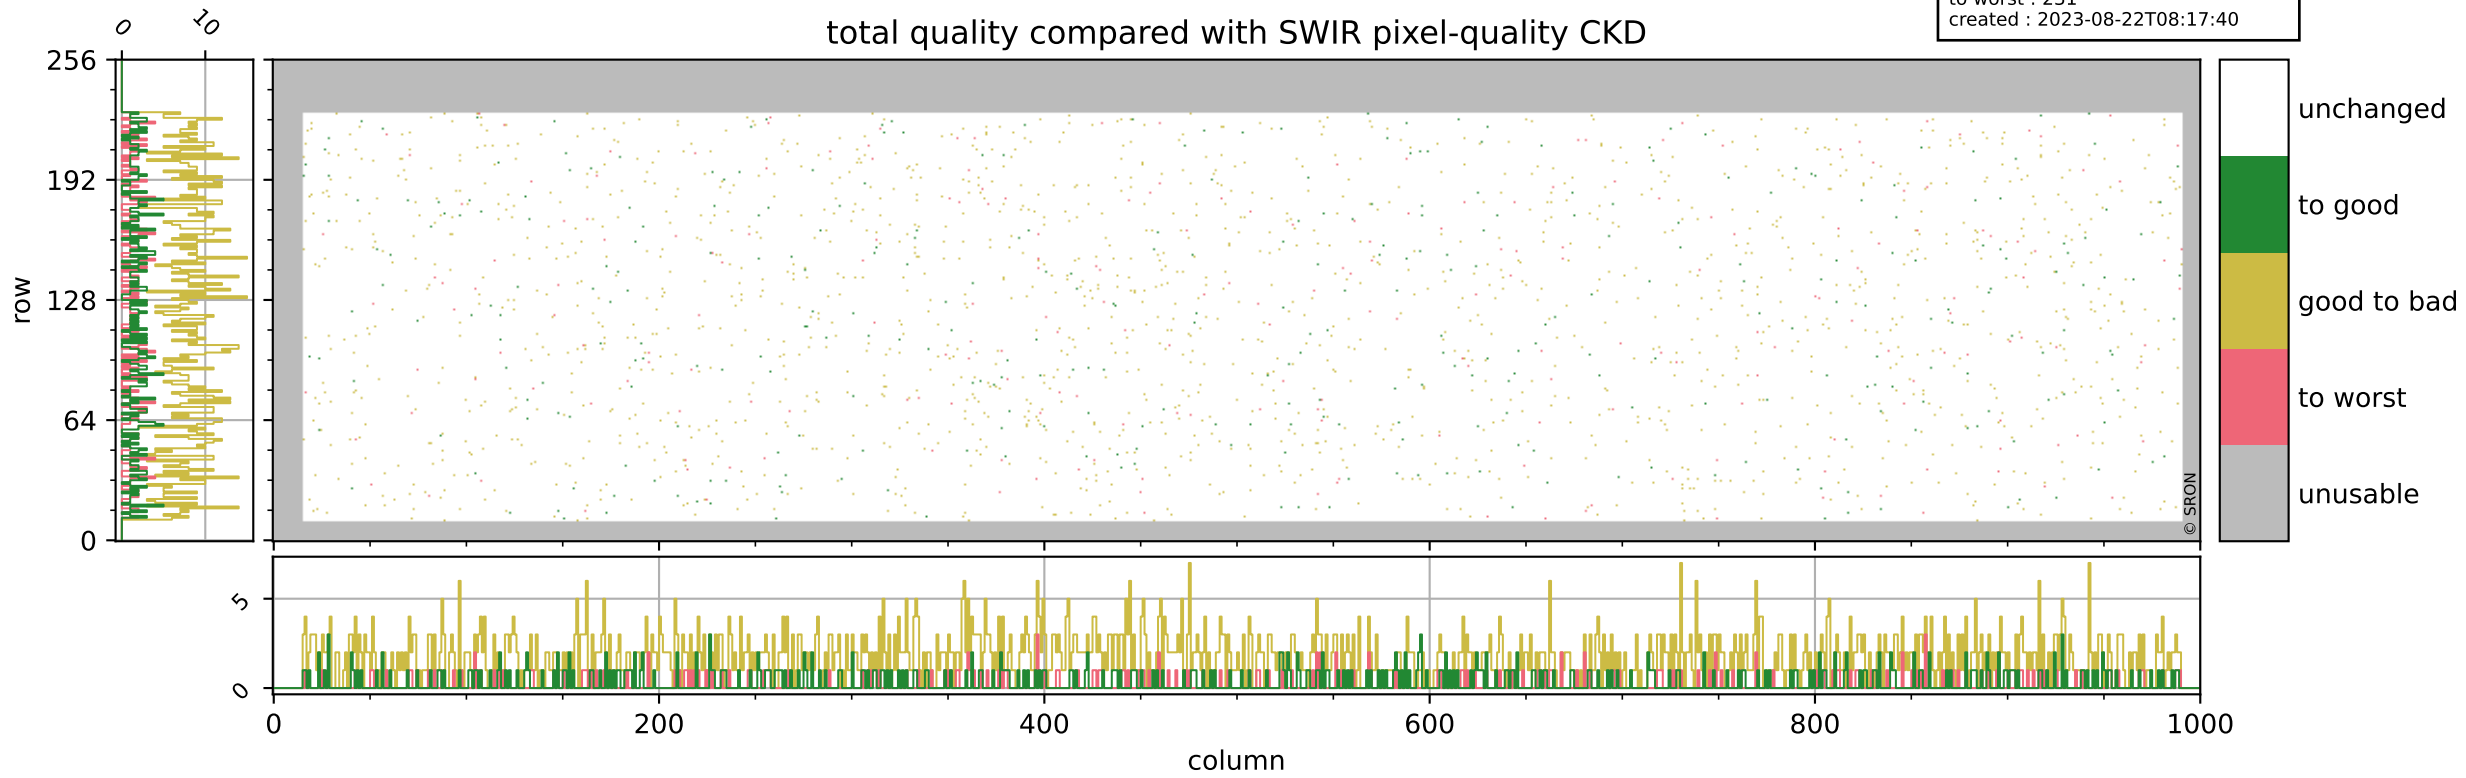

Tropomi SWIR pixel quality (official)

orbits : 19 in [17017, 17062]
coverage : 2021-01-25 / 2021-01-28
to good : 350
good to bad : 1537
to worst : 231
created : 2023-08-22T08:17:40

total quality compared with SWIR pixel-quality CKD