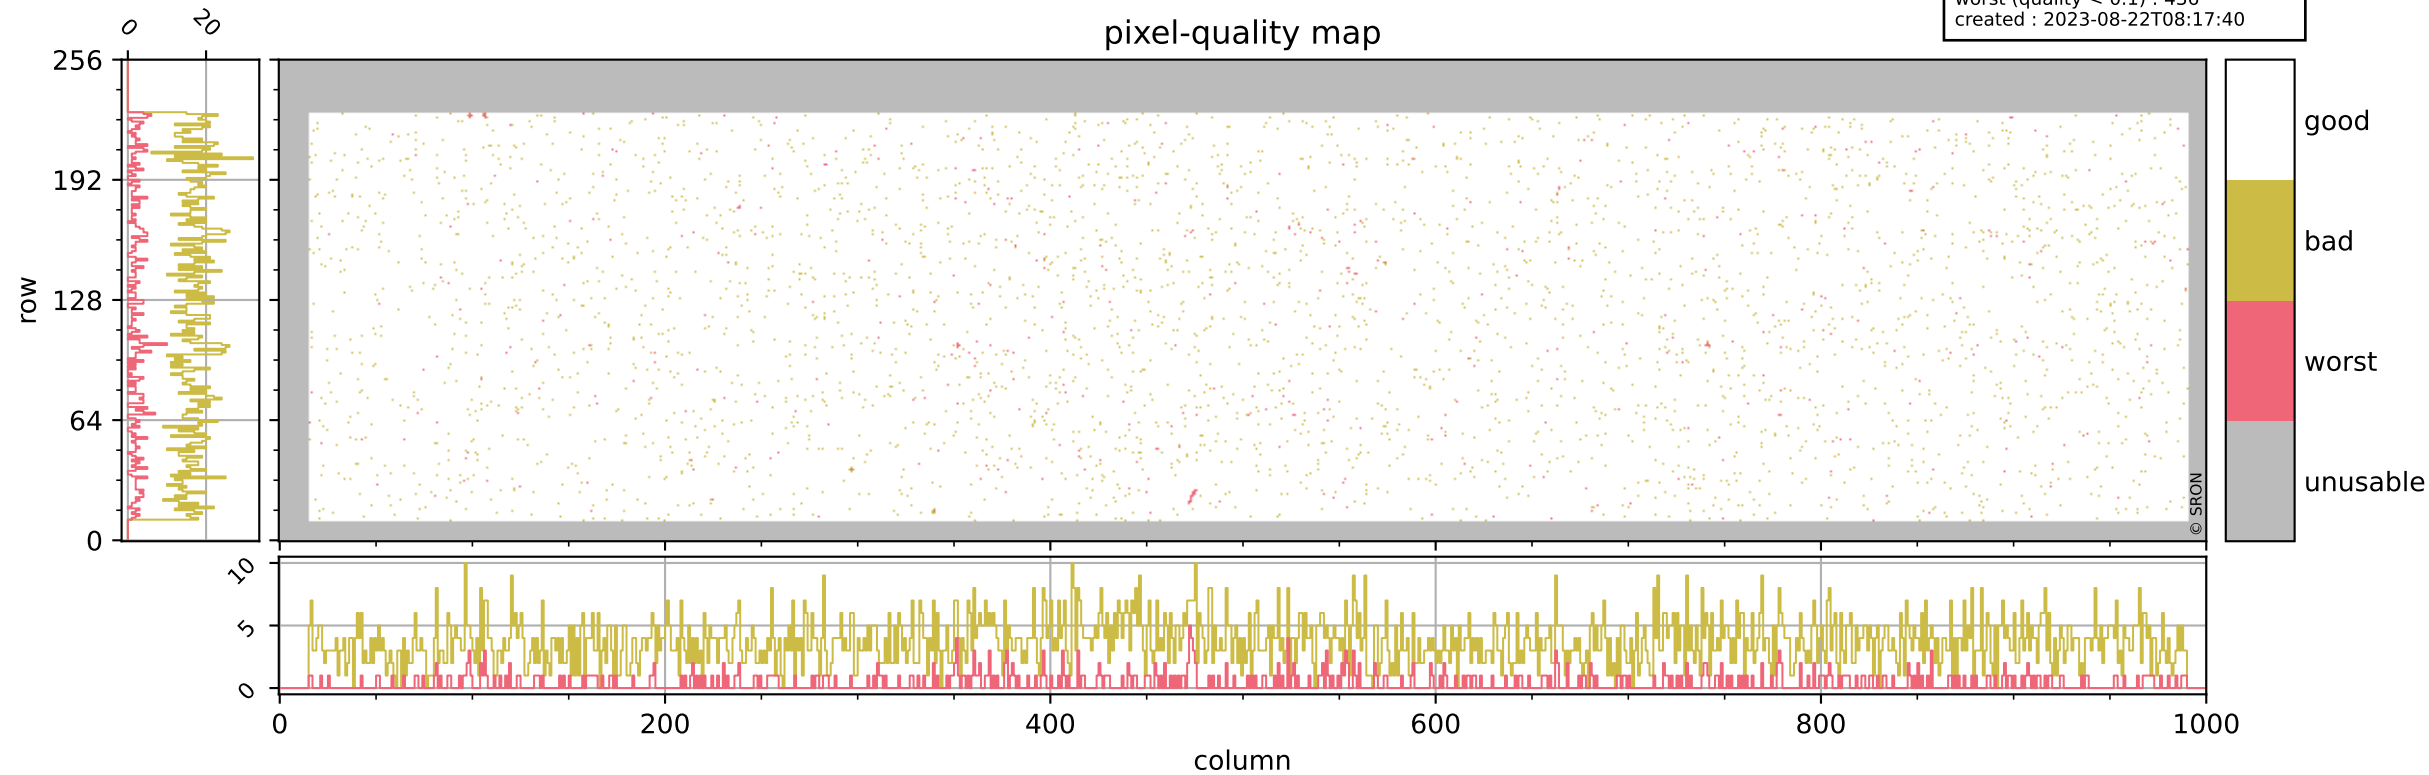

# Tropomi SWIR pixel quality (official)

orbits : 19 in [17017, 17062]  
coverage : 2021-01-25 / 2021-01-28  
bad (quality < 0.8) : 3668  
worst (quality < 0.1) : 436  
created : 2023-08-22T08:17:40

## pixel-quality map

# Tropomi SWIR pixel quality (official)

orbits : 19 in [17017, 17062]  
coverage : 2021-01-25 / 2021-01-28  
bad (quality < 0.8) : 291  
worst (quality < 0.1) : 115  
created : 2023-08-22T08:17:40

# Tropomi SWIR pixel quality (official)

orbits : 19 in [17017, 17062]  
coverage : 2021-01-25 / 2021-01-28  
bad (quality < 0.8) : 3419  
worst (quality < 0.1) : 357  
created : 2023-08-22T08:17:40