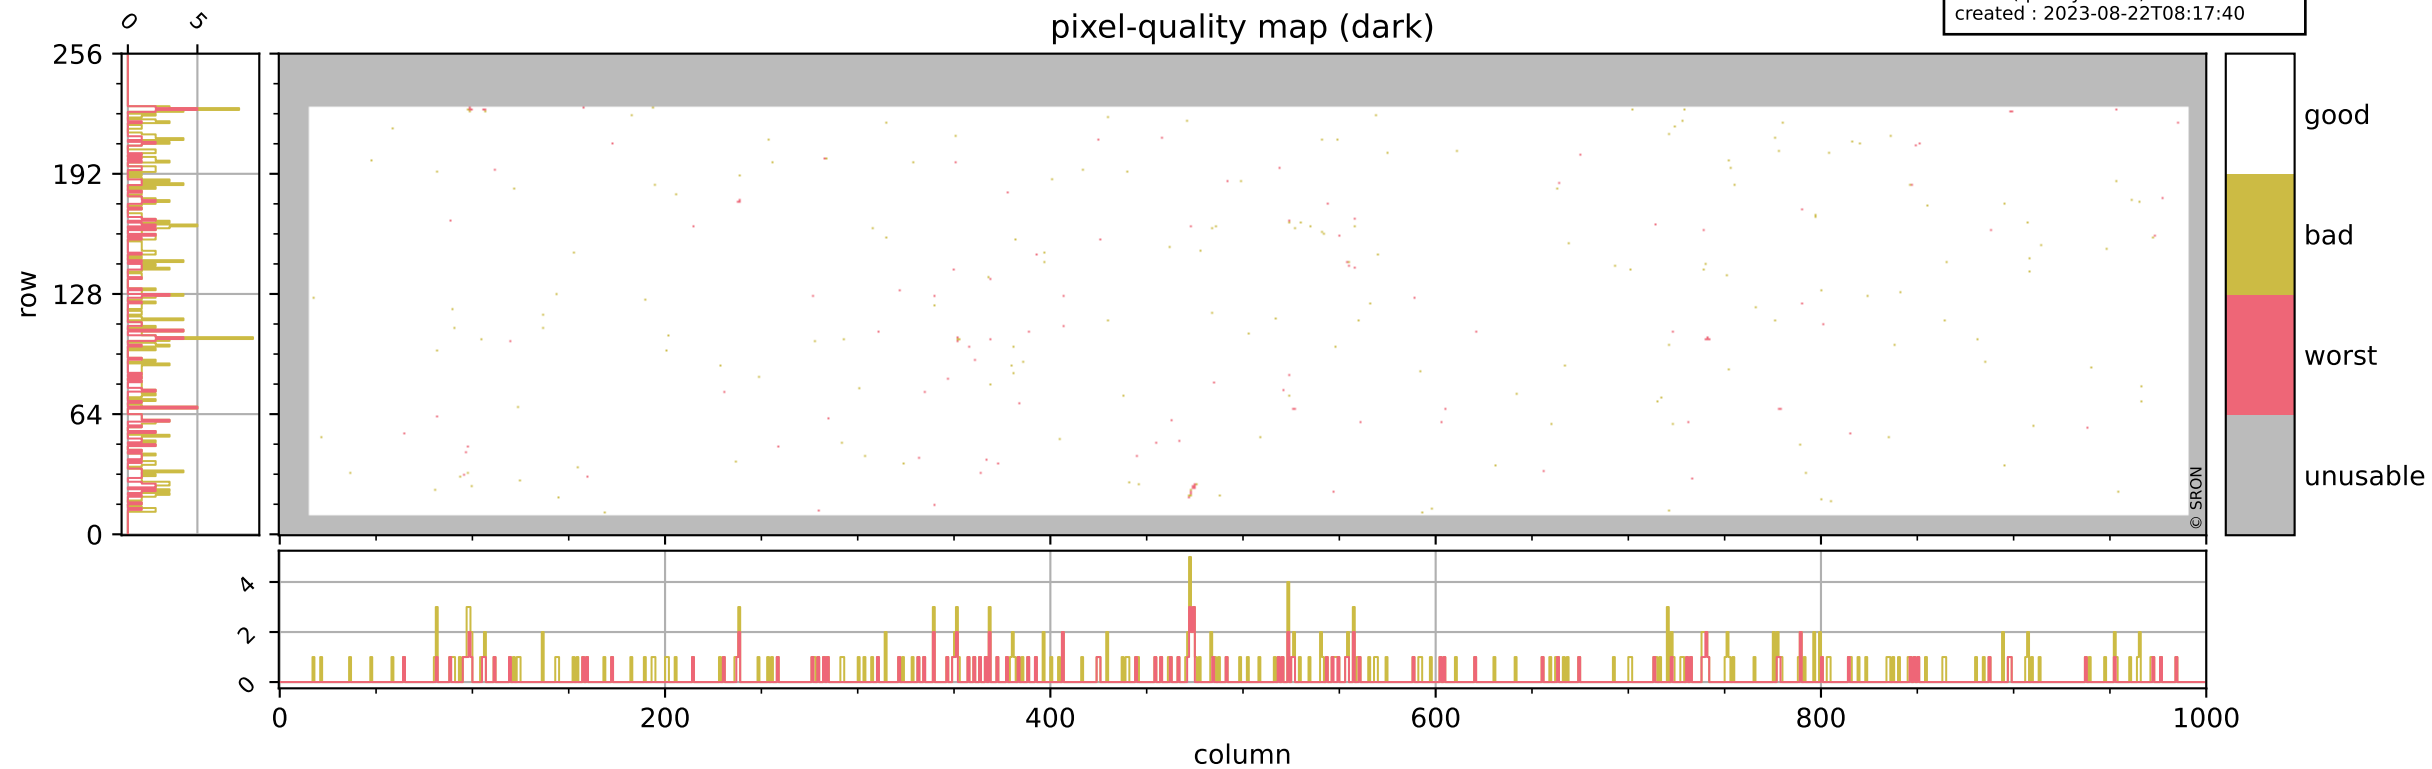

# Tropomi SWIR pixel quality (official)

orbits : 19 in [17017, 17062]  
coverage : 2021-01-25 / 2021-01-28  
bad (quality < 0.8) : 3668  
worst (quality < 0.1) : 436  
created : 2023-08-22T08:17:40

## pixel-quality map

# Tropomi SWIR pixel quality (official)

orbits : 19 in [17017, 17062]  
coverage : 2021-01-25 / 2021-01-28  
bad (quality < 0.8) : 291  
worst (quality < 0.1) : 115  
created : 2023-08-22T08:17:40

# Tropomi SWIR pixel quality (official)

orbits : 19 in [17017, 17062]  
coverage : 2021-01-25 / 2021-01-28  
bad (quality < 0.8) : 3419  
worst (quality < 0.1) : 357  
created : 2023-08-22T08:17:40