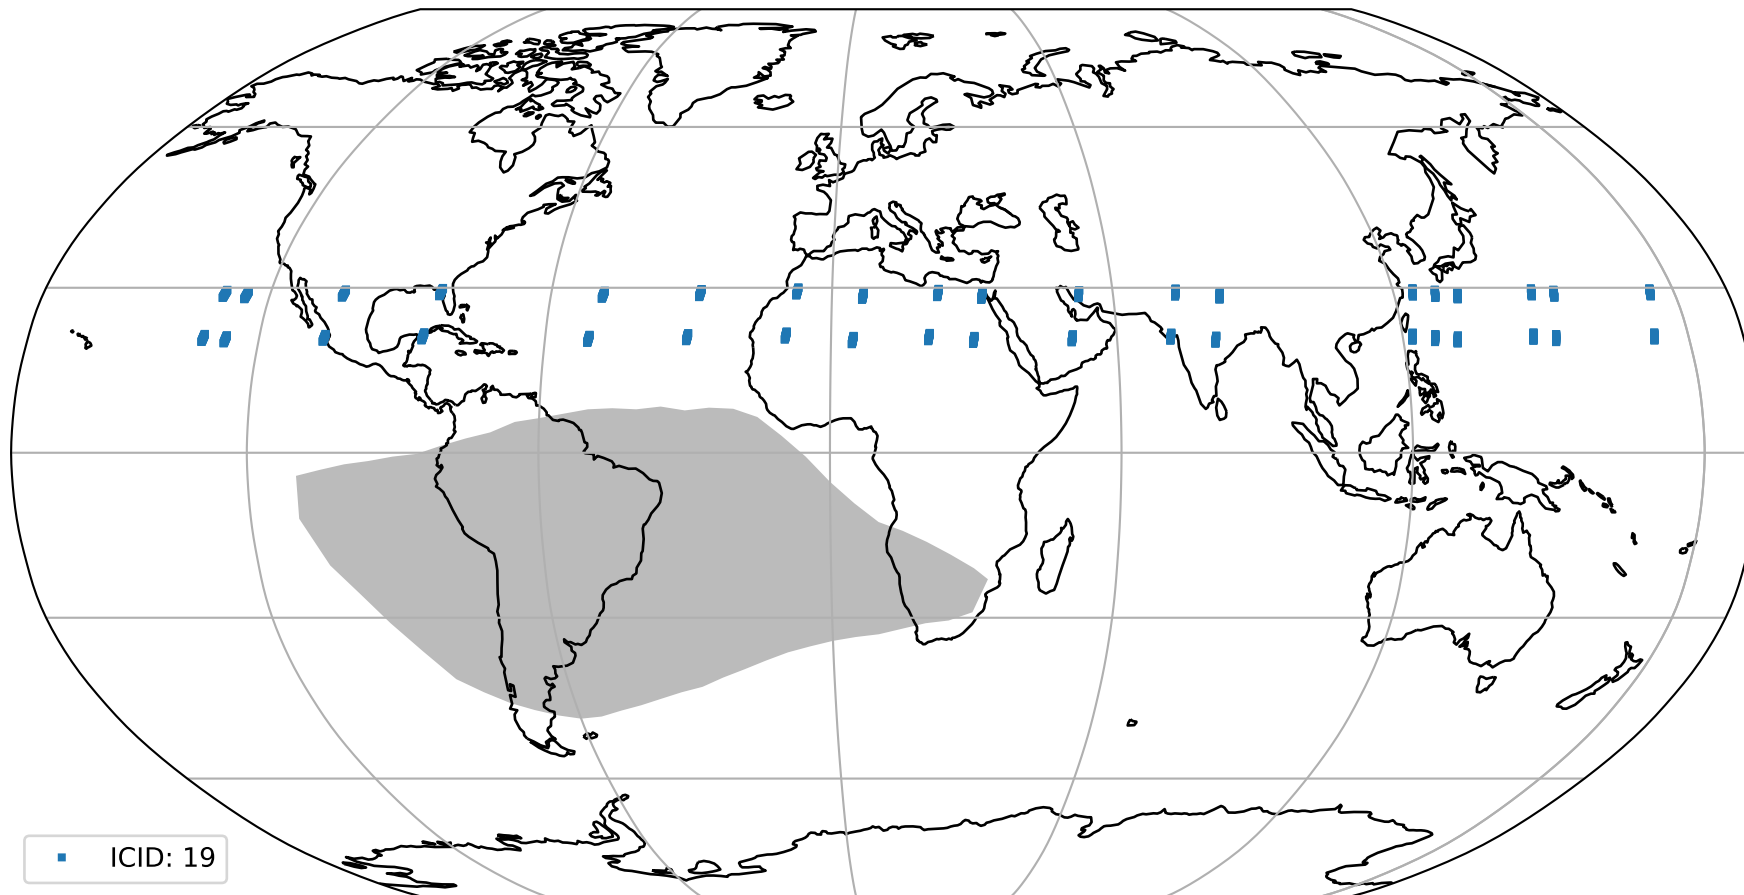

# Tropomi SWIR pixel quality (official)

orbits : 19 in [17017, 17062]  
coverage : 2021-01-25 / 2021-01-28  
created : 2023-08-22T08:17:41

## Histograms of pixel-quality

# Tropomi SWIR pixel quality (official) ground-tracks of Sentinel-5P

orbits : 19 in [17017, 17062]  
coverage : 2021-01-25 / 2021-01-28  
created : 2023-08-22T08:17:41