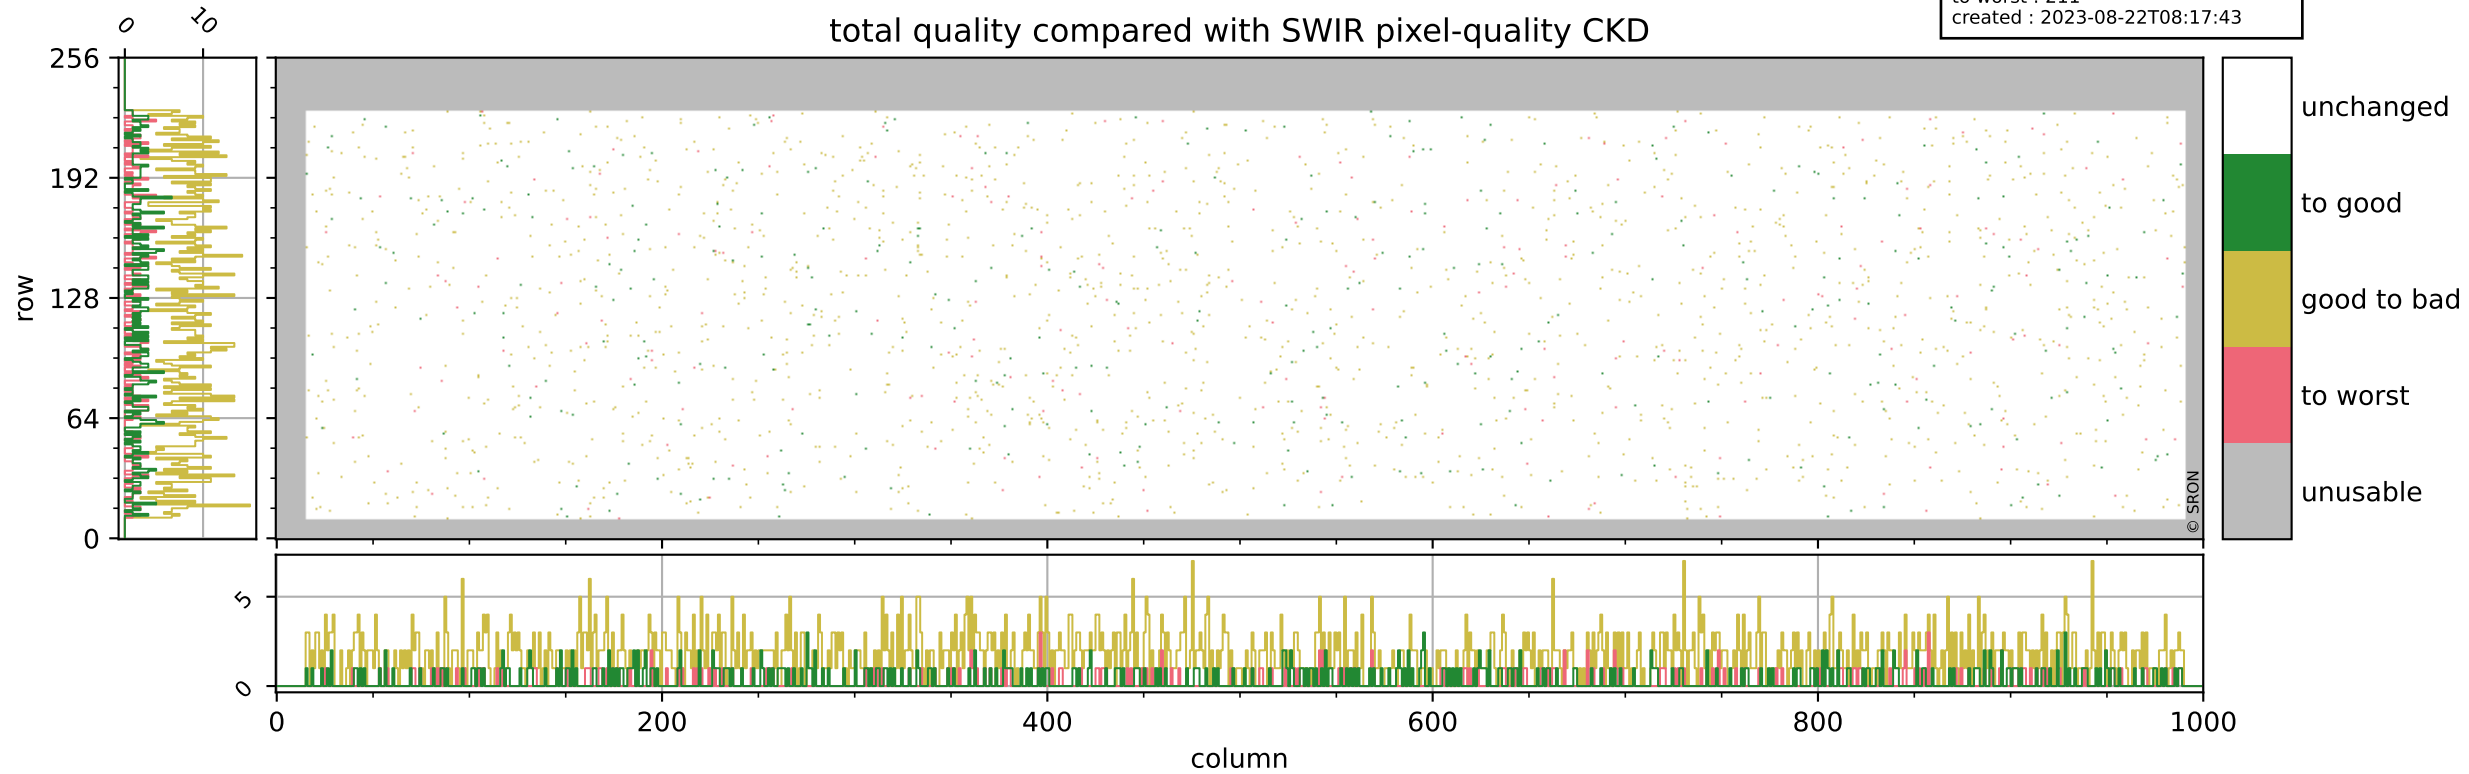

Tropomi SWIR pixel quality (official)

orbits : 19 in [17032, 17077]
coverage : 2021-01-25 / 2021-01-29
bad (quality < 0.8) : 286
worst (quality < 0.1) : 115
created : 2023-08-22T08:17:42

Tropomi SWIR pixel quality (official)

orbits : 19 in [17032, 17077]
coverage : 2021-01-25 / 2021-01-29
bad (quality < 0.8) : 3388
worst (quality < 0.1) : 339
created : 2023-08-22T08:17:42

pixel-quality map (noise average)

Tropomi SWIR pixel quality (official)

orbits : 19 in [17032, 17077]
coverage : 2021-01-25 / 2021-01-29
to good : 353
good to bad : 1531
to worst : 211
created : 2023-08-22T08:17:43

total quality compared with SWIR pixel-quality CKD

Tropomi SWIR pixel quality (official)

orbits : 19 in [17032, 17077]
coverage : 2021-01-25 / 2021-01-29
created : 2023-08-22T08:17:43

Histograms of pixel-quality

Tropomi SWIR pixel quality (official) ground-tracks of Sentinel-5P

orbits : 19 in [17032, 17077]
coverage : 2021-01-25 / 2021-01-29
created : 2023-08-22T08:17:43