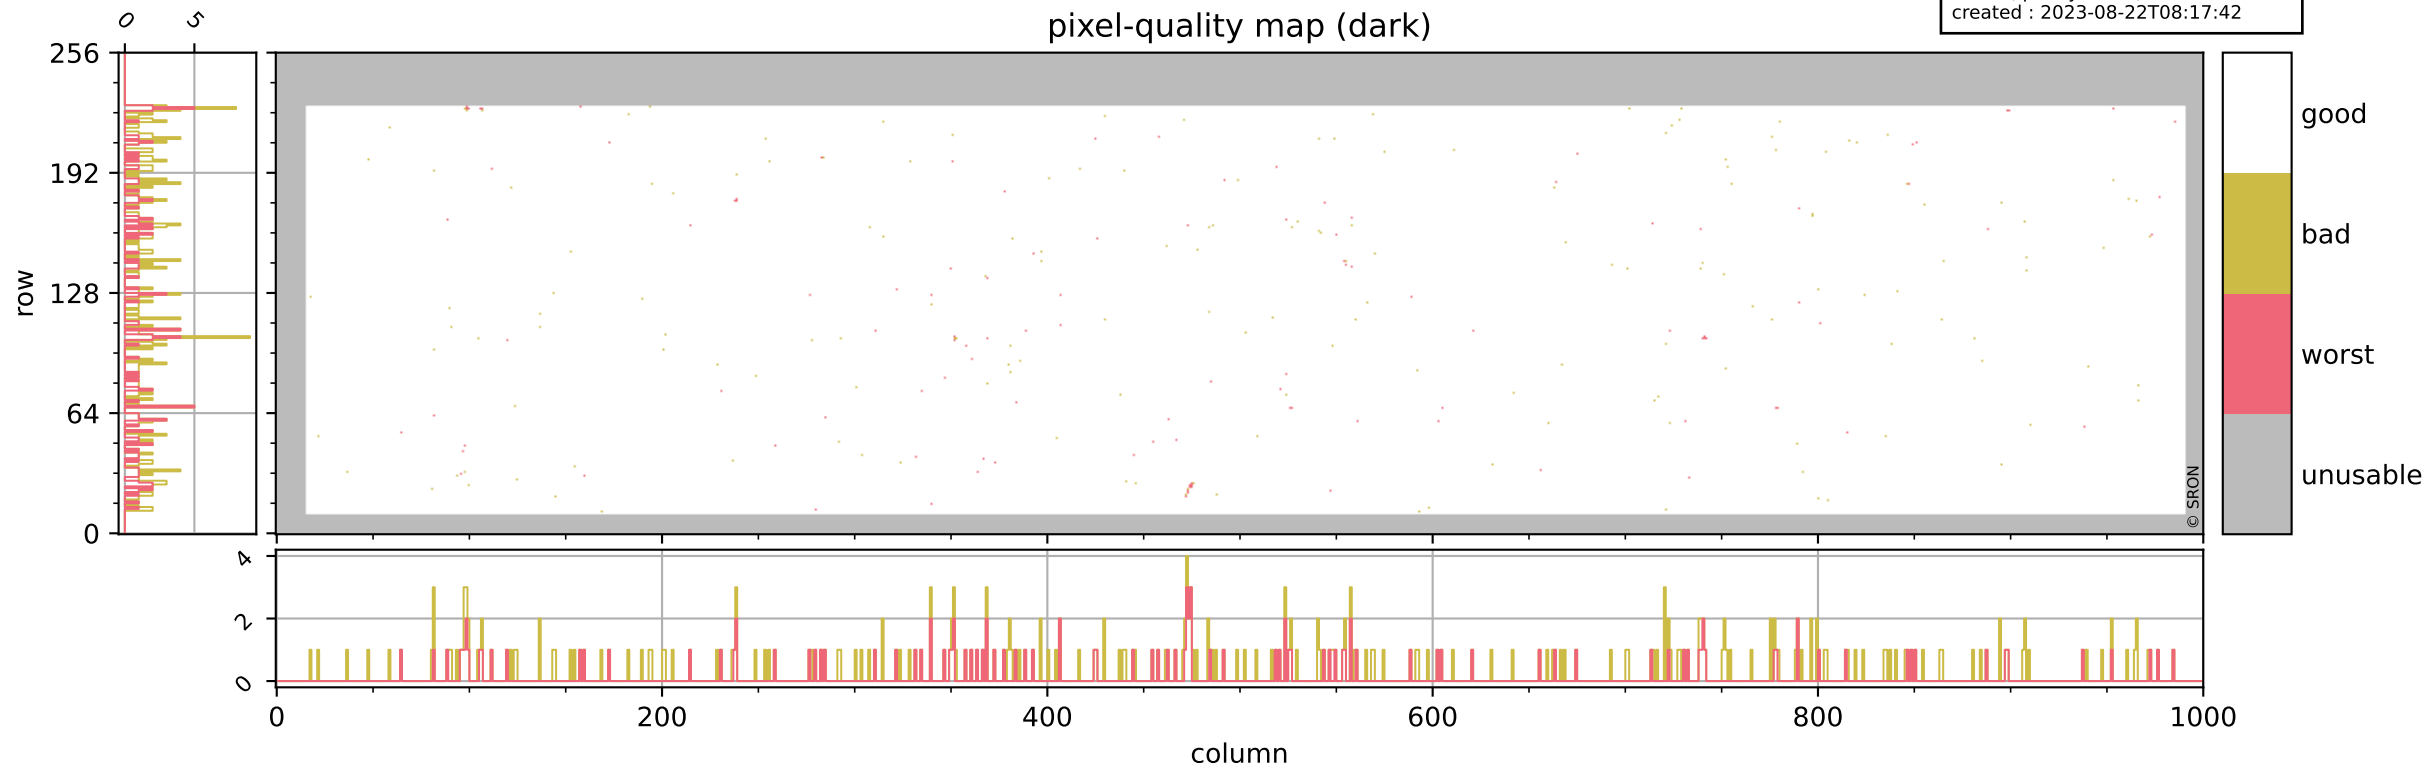

Tropomi SWIR pixel quality (official)

orbits : 19 in [17032, 17077]
coverage : 2021-01-25 / 2021-01-29
bad (quality < 0.8) : 3638
worst (quality < 0.1) : 418
created : 2023-08-22T08:17:42

pixel-quality map

Tropomi SWIR pixel quality (official)

orbits : 19 in [17032, 17077]
coverage : 2021-01-25 / 2021-01-29
bad (quality < 0.8) : 286
worst (quality < 0.1) : 115
created : 2023-08-22T08:17:42

Tropomi SWIR pixel quality (official)

orbits : 19 in [17032, 17077]
coverage : 2021-01-25 / 2021-01-29
bad (quality < 0.8) : 3388
worst (quality < 0.1) : 339
created : 2023-08-22T08:17:42

pixel-quality map (noise average)

Tropomi SWIR pixel quality (official)

orbits : 19 in [17032, 17077]
coverage : 2021-01-25 / 2021-01-29
to good : 353
good to bad : 1531
to worst : 211
created : 2023-08-22T08:17:43

total quality compared with SWIR pixel-quality CKD

Tropomi SWIR pixel quality (official)