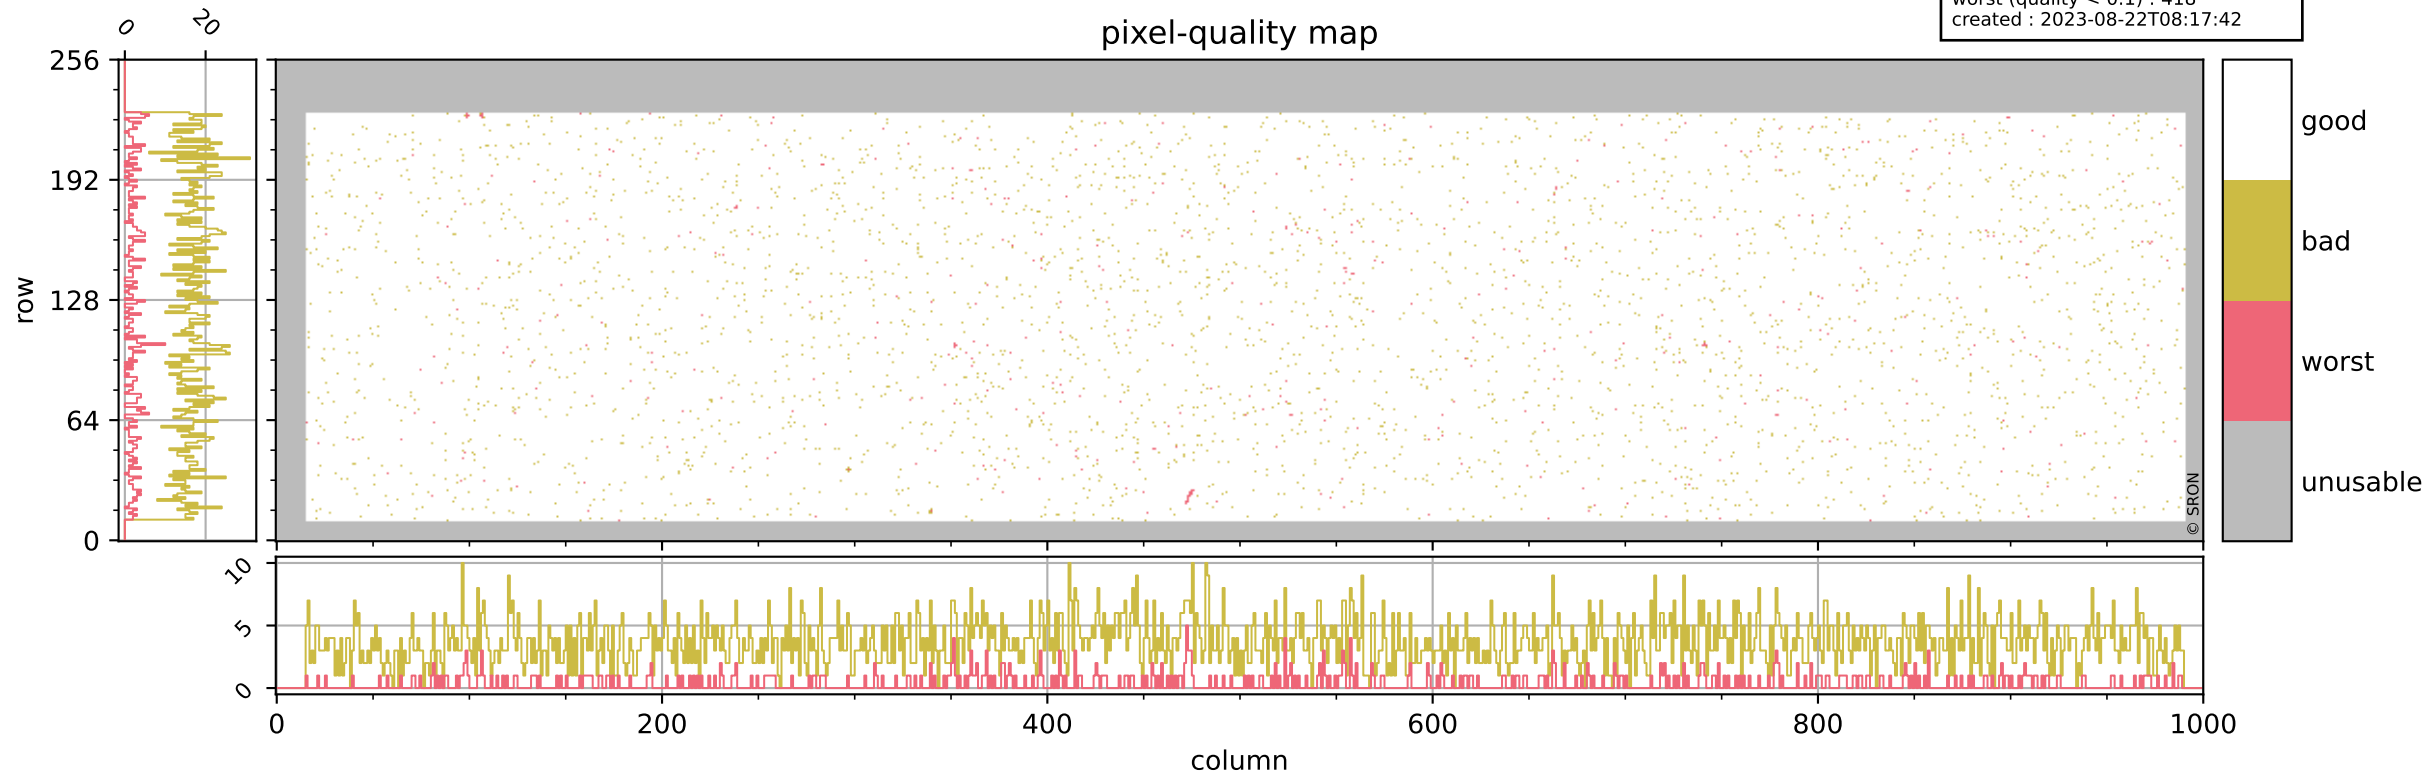

Tropomi SWIR pixel quality (official)

orbits : 19 in [17032, 17077]
coverage : 2021-01-25 / 2021-01-29
bad (quality < 0.8) : 3638
worst (quality < 0.1) : 418
created : 2023-08-22T08:17:42

pixel-quality map

Tropomi SWIR pixel quality (official)

orbits : 19 in [17032, 17077]
coverage : 2021-01-25 / 2021-01-29
bad (quality < 0.8) : 286
worst (quality < 0.1) : 115
created : 2023-08-22T08:17:42

Tropomi SWIR pixel quality (official)

orbits : 19 in [17032, 17077]
coverage : 2021-01-25 / 2021-01-29
bad (quality < 0.8) : 3388
worst (quality < 0.1) : 339
created : 2023-08-22T08:17:42

pixel-quality map (noise average)

Tropomi SWIR pixel quality (official)

orbits : 19 in [17032, 17077]
coverage : 2021-01-25 / 2021-01-29
to good : 353
good to bad : 1531
to worst : 211
created : 2023-08-22T08:17:43

total quality compared with SWIR pixel-quality CKD

Tropomi SWIR pixel quality (official)