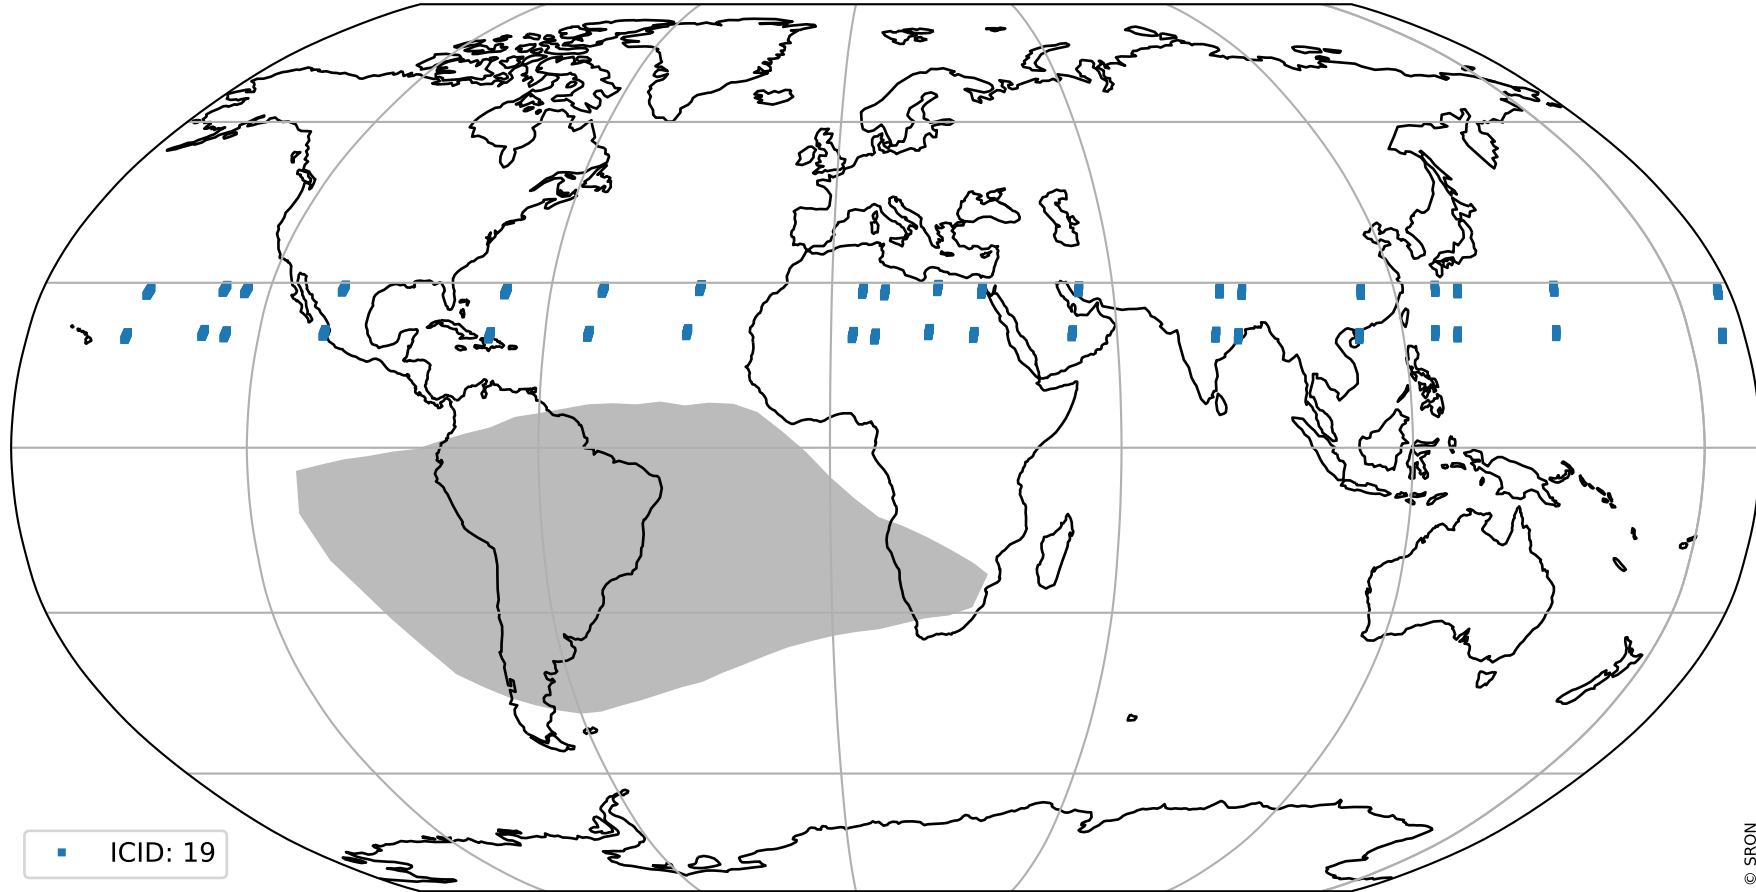

orbits : 19 in [17032, 17077]
coverage : 2021-01-25 / 2021-01-29
bad (quality < 0.8) : 3388
worst (quality < 0.1) : 339
created : 2023-08-22T08:17:42

pixel-quality map (noise average)

Tropomi SWIR pixel quality (official)

orbits : 19 in [17032, 17077]
coverage : 2021-01-25 / 2021-01-29
to good : 353
good to bad : 1531
to worst : 211
created : 2023-08-22T08:17:43

total quality compared with SWIR pixel-quality CKD

Tropomi SWIR pixel quality (official)

orbits : 19 in [17032, 17077]
coverage : 2021-01-25 / 2021-01-29
created : 2023-08-22T08:17:43

Histograms of pixel-quality

Tropomi SWIR pixel quality (official) ground-tracks of Sentinel-5P

orbits : 19 in [17032, 17077]
coverage : 2021-01-25 / 2021-01-29
created : 2023-08-22T08:17:43