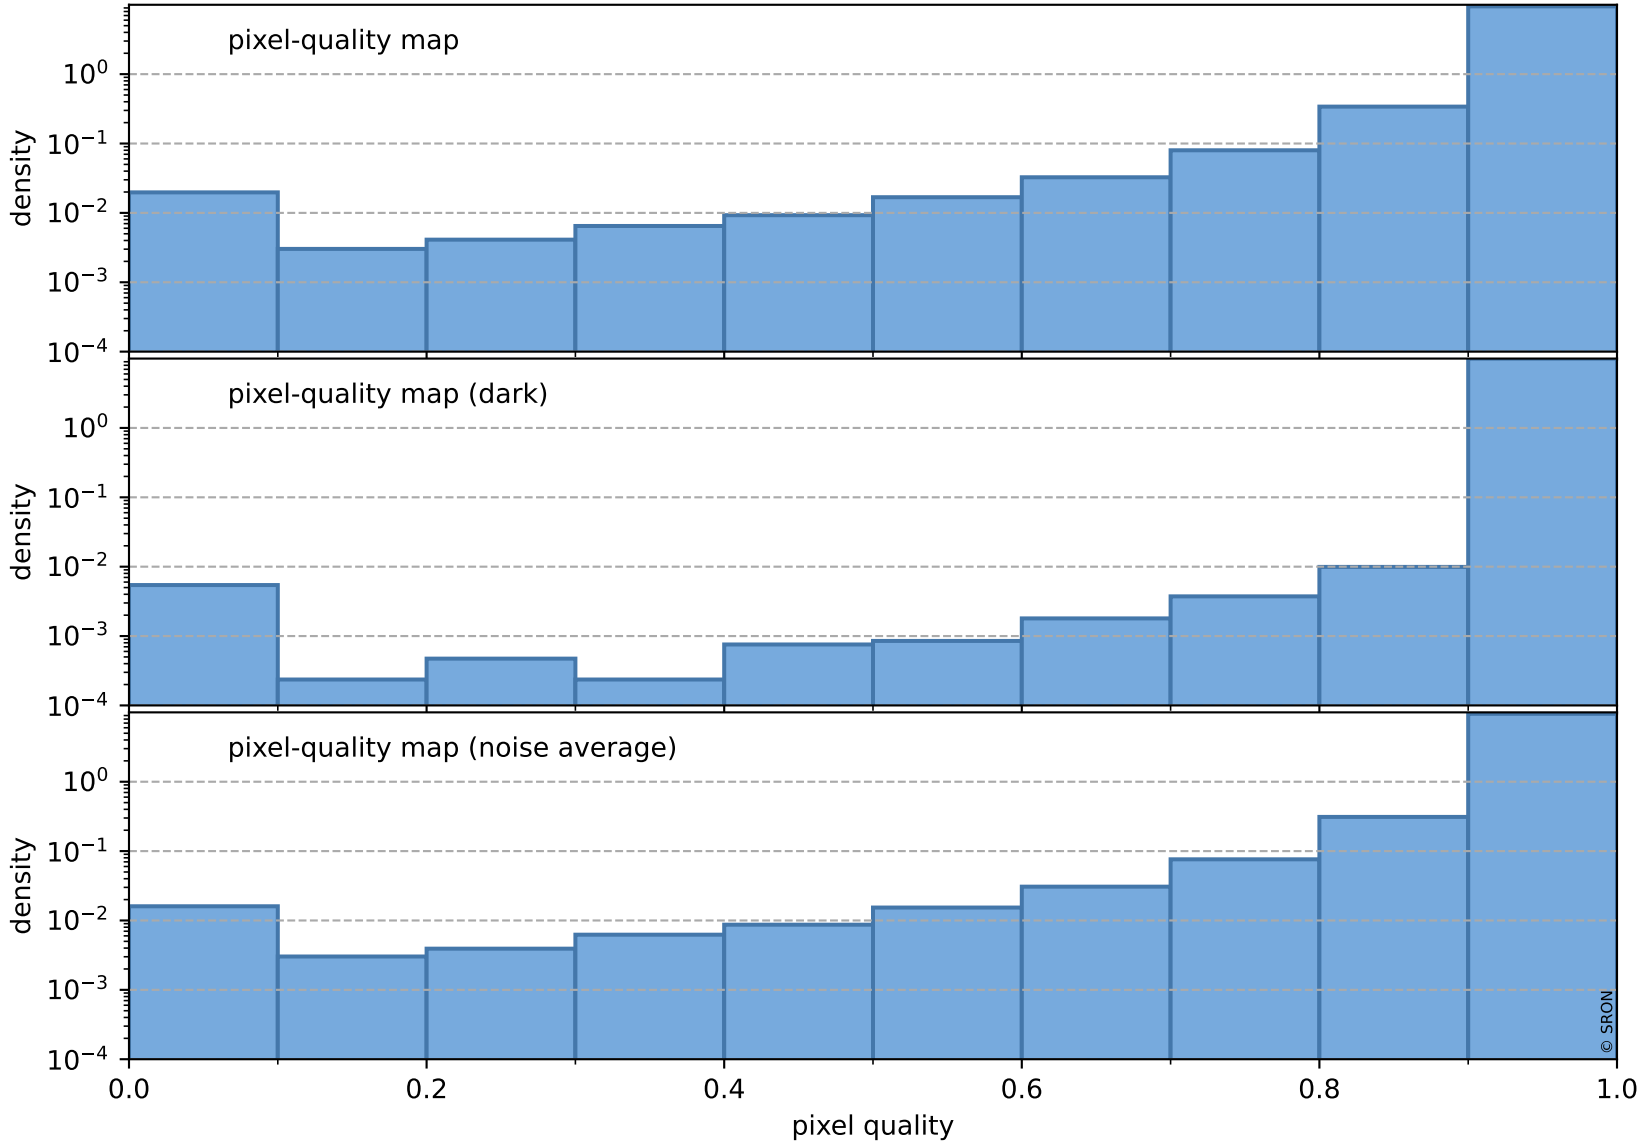

orbits : 19 in [17032, 17077]
coverage : 2021-01-25 / 2021-01-29
to good : 353
good to bad : 1531
to worst : 211
created : 2023-08-22T08:17:43

total quality compared with SWIR pixel-quality CKD

Tropomi SWIR pixel quality (official)

orbits : 19 in [17032, 17077]
coverage : 2021-01-25 / 2021-01-29
created : 2023-08-22T08:17:43

Histograms of pixel-quality

Tropomi SWIR pixel quality (official) ground-tracks of Sentinel-5P

orbits : 19 in [17032, 17077]
coverage : 2021-01-25 / 2021-01-29
created : 2023-08-22T08:17:43