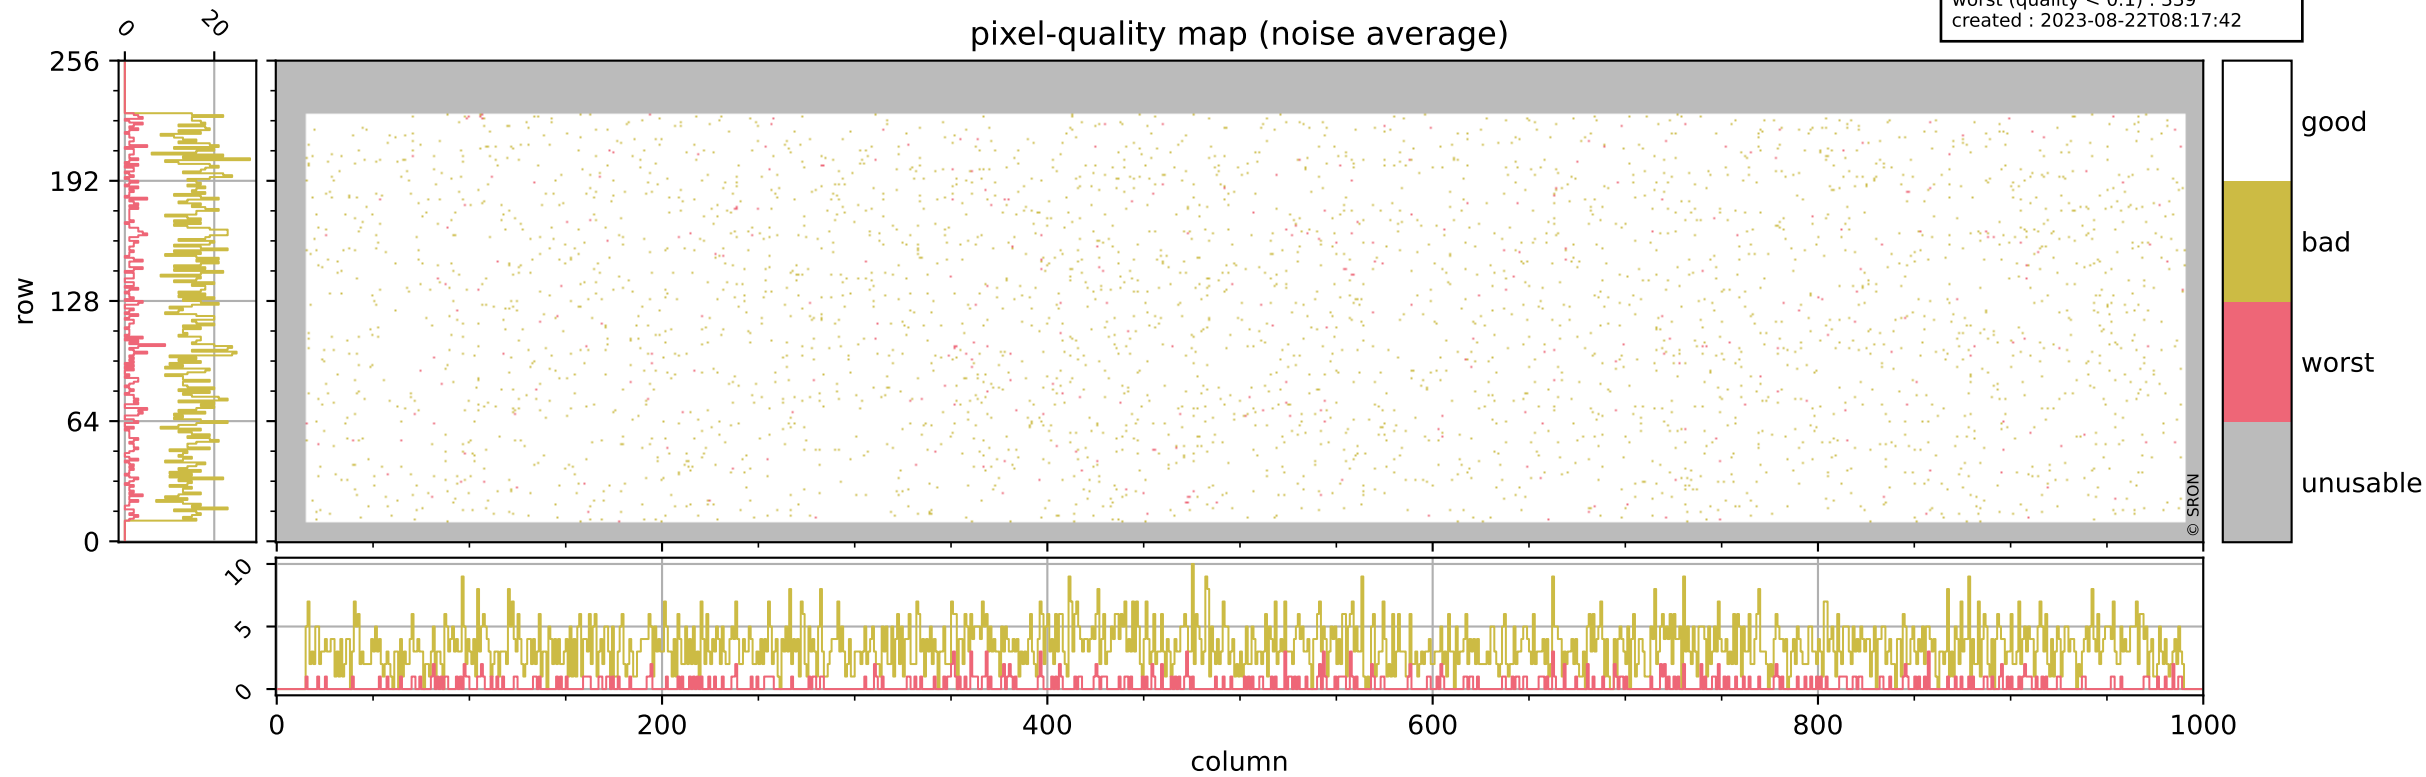

Tropomi SWIR pixel quality (official)

orbits : 19 in [17032, 17077]
coverage : 2021-01-25 / 2021-01-29
bad (quality < 0.8) : 286
worst (quality < 0.1) : 115
created : 2023-08-22T08:17:42

Tropomi SWIR pixel quality (official)

orbits : 19 in [17032, 17077]
coverage : 2021-01-25 / 2021-01-29
bad (quality < 0.8) : 3388
worst (quality < 0.1) : 339
created : 2023-08-22T08:17:42

pixel-quality map (noise average)

Tropomi SWIR pixel quality (official)

orbits : 19 in [17032, 17077]
coverage : 2021-01-25 / 2021-01-29
to good : 353
good to bad : 1531
to worst : 211
created : 2023-08-22T08:17:43

total quality compared with SWIR pixel-quality CKD

Tropomi SWIR pixel quality (official)

orbits : 19 in [17032, 17077]
coverage : 2021-01-25 / 2021-01-29
created : 2023-08-22T08:17:43

Histograms of pixel-quality

Tropomi SWIR pixel quality (official) ground-tracks of Sentinel-5P

orbits : 19 in [17032, 17077]
coverage : 2021-01-25 / 2021-01-29
created : 2023-08-22T08:17:43