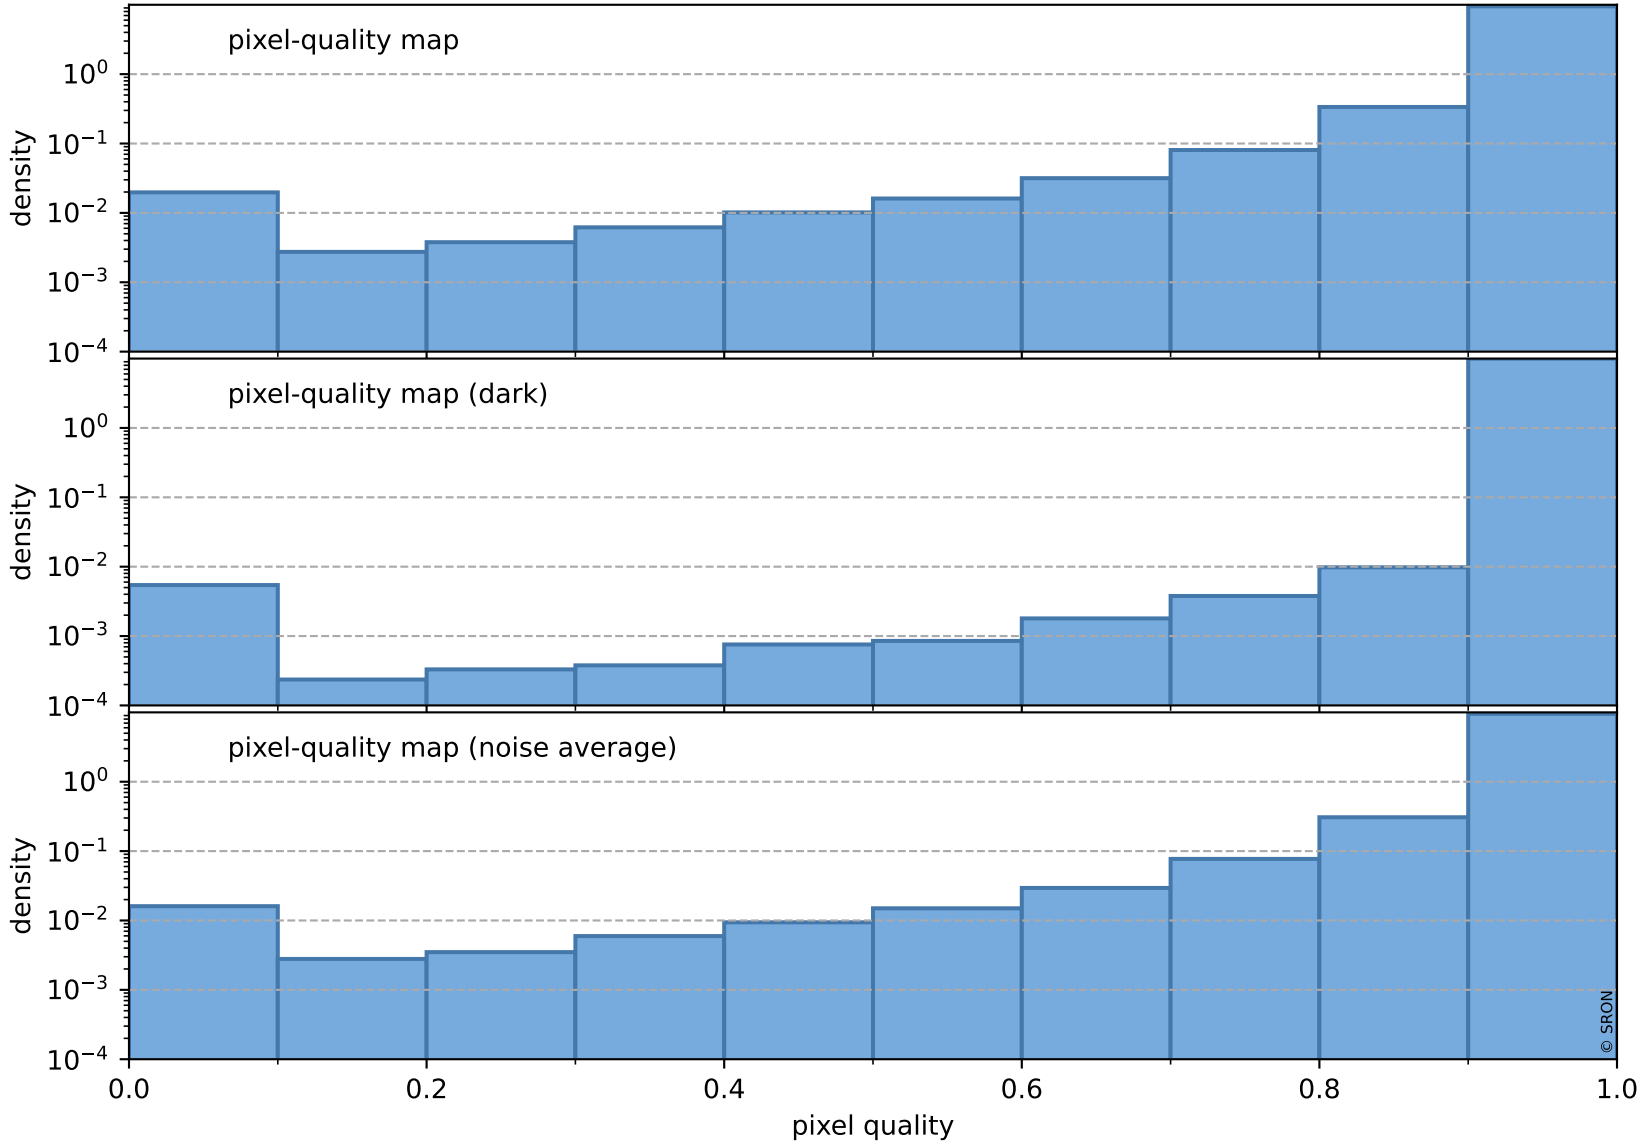

Tropomi SWIR pixel quality (official)

orbits : 18 in [17047, 17092]
coverage : 2021-01-27 / 2021-01-30
to good : 358
good to bad : 1518
to worst : 210
created : 2023-08-22T08:17:45

total quality compared with SWIR pixel-quality CKD

Tropomi SWIR pixel quality (official)

orbits : 18 in [17047, 17092]
coverage : 2021-01-27 / 2021-01-30
created : 2023-08-22T08:17:45

Histograms of pixel-quality

Tropomi SWIR pixel quality (official) ground-tracks of Sentinel-5P

orbits : 18 in [17047, 17092]
coverage : 2021-01-27 / 2021-01-30
created : 2023-08-22T08:17:46

Tropomi SWIR pixel quality (official)

orbits : [2827, 17092]
coverage : 2018-04-30 / 2021-01-30
created : 2023-08-22T08:17:46