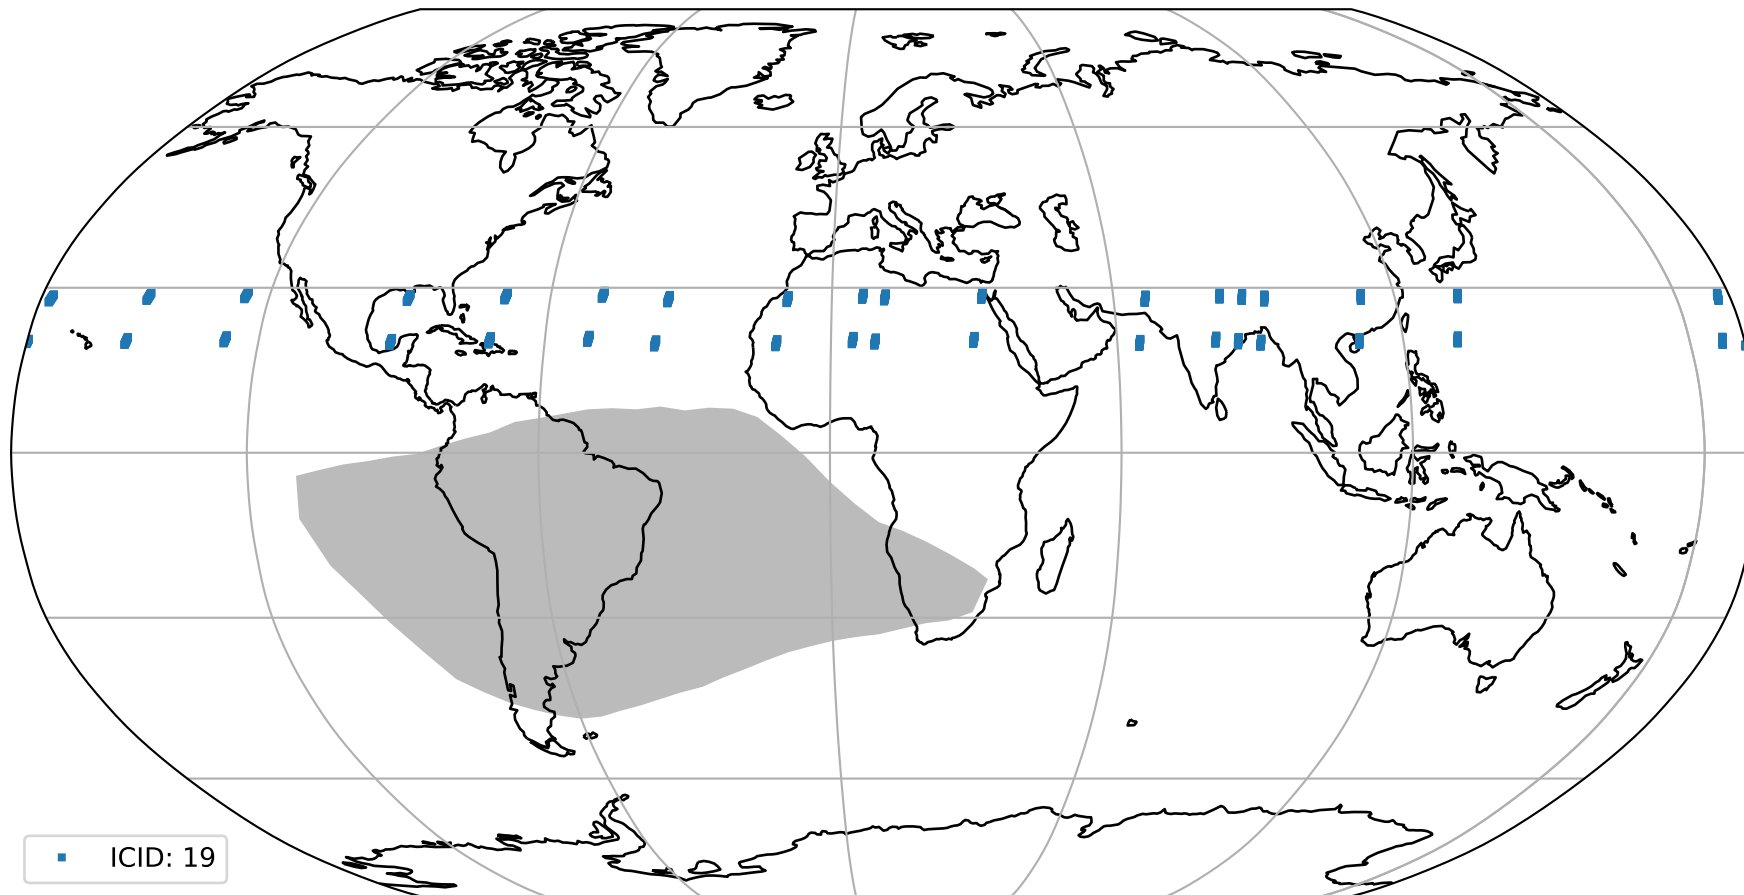

Tropomi SWIR pixel quality (official)

orbits : 18 in [17047, 17092]
coverage : 2021-01-27 / 2021-01-30
to good : 358
good to bad : 1518
to worst : 210
created : 2023-08-22T08:17:45

total quality compared with SWIR pixel-quality CKD

Tropomi SWIR pixel quality (official)

orbits : 18 in [17047, 17092]
coverage : 2021-01-27 / 2021-01-30
created : 2023-08-22T08:17:45

Histograms of pixel-quality

Tropomi SWIR pixel quality (official) ground-tracks of Sentinel-5P

orbits : 18 in [17047, 17092]
coverage : 2021-01-27 / 2021-01-30
created : 2023-08-22T08:17:46

Tropomi SWIR pixel quality (official)

orbits : [2827, 17092]
coverage : 2018-04-30 / 2021-01-30
created : 2023-08-22T08:17:46