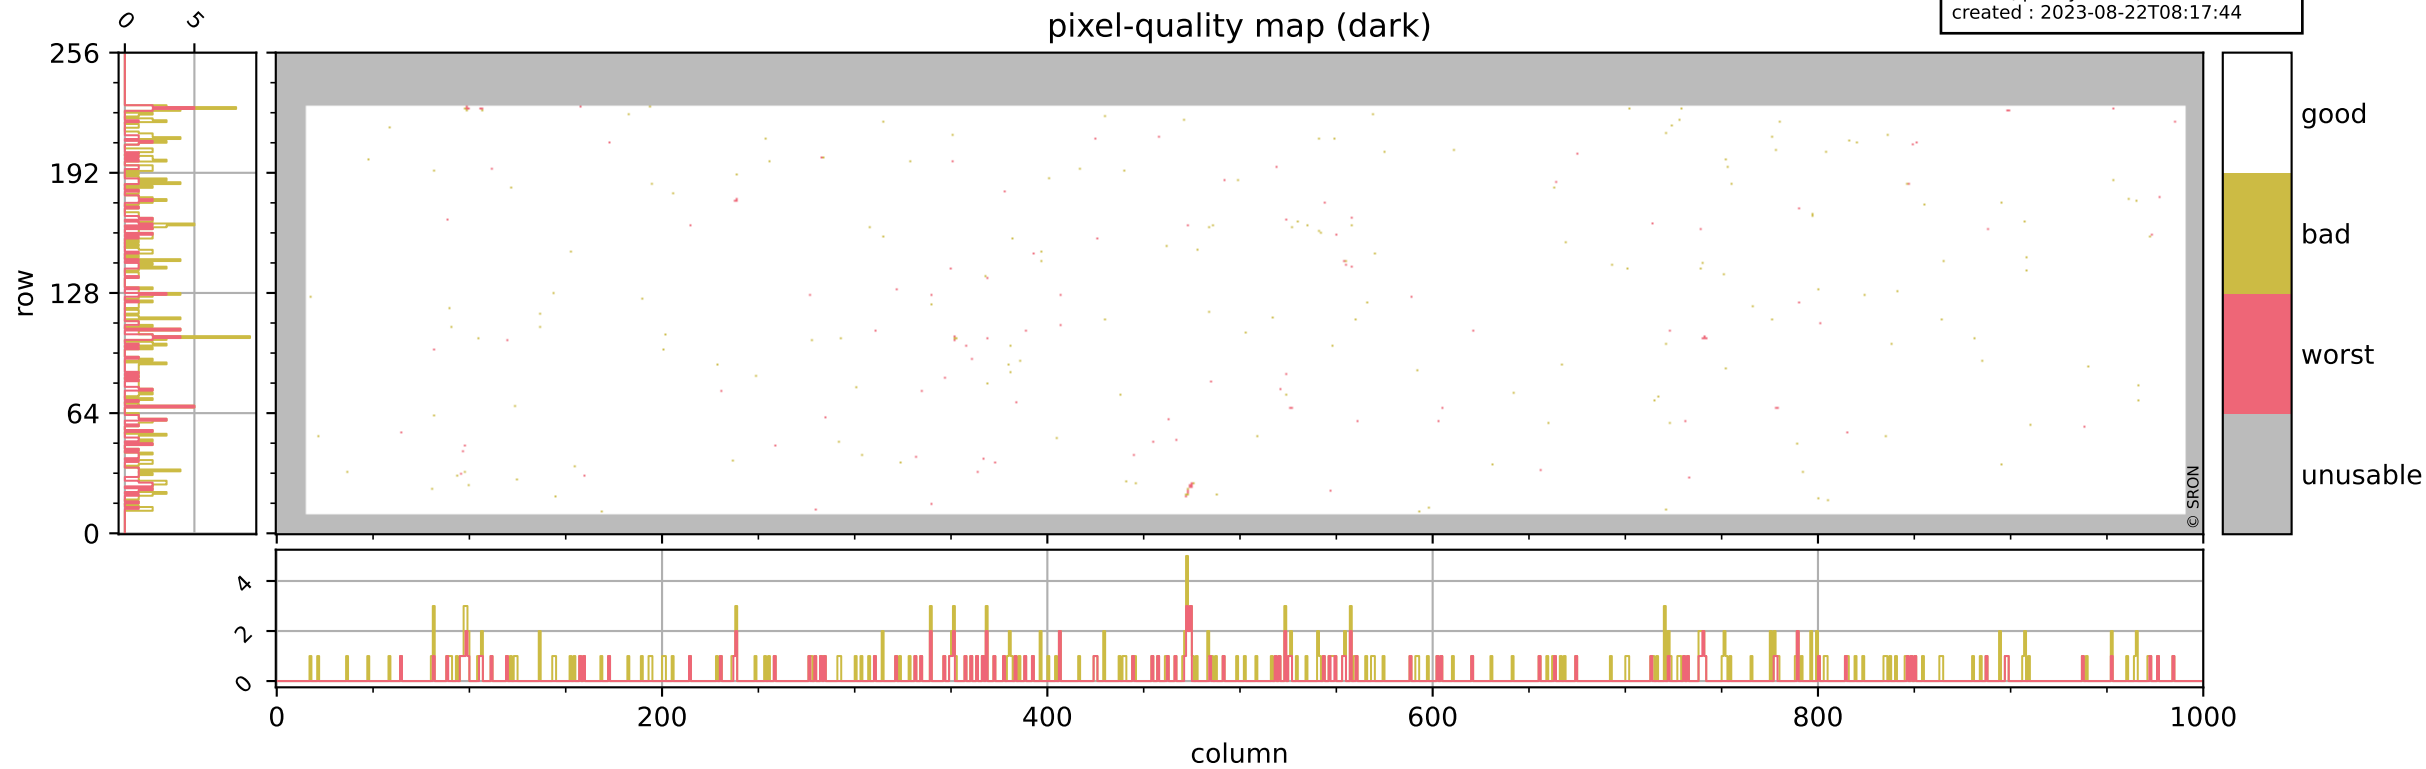

Tropomi SWIR pixel quality (official)

orbits : 18 in [17047, 17092]
coverage : 2021-01-27 / 2021-01-30
bad (quality < 0.8) : 3618
worst (quality < 0.1) : 418
created : 2023-08-22T08:17:44

pixel-quality map

Tropomi SWIR pixel quality (official)

orbits : 18 in [17047, 17092]
coverage : 2021-01-27 / 2021-01-30
bad (quality < 0.8) : 287
worst (quality < 0.1) : 115
created : 2023-08-22T08:17:44

pixel-quality map (dark)

Tropomi SWIR pixel quality (official)

orbits : 18 in [17047, 17092]
coverage : 2021-01-27 / 2021-01-30
bad (quality < 0.8) : 3371
worst (quality < 0.1) : 340
created : 2023-08-22T08:17:45

pixel-quality map (noise average)

Tropomi SWIR pixel quality (official)

orbits : 18 in [17047, 17092]
coverage : 2021-01-27 / 2021-01-30
to good : 358
good to bad : 1518
to worst : 210
created : 2023-08-22T08:17:45

total quality compared with SWIR pixel-quality CKD