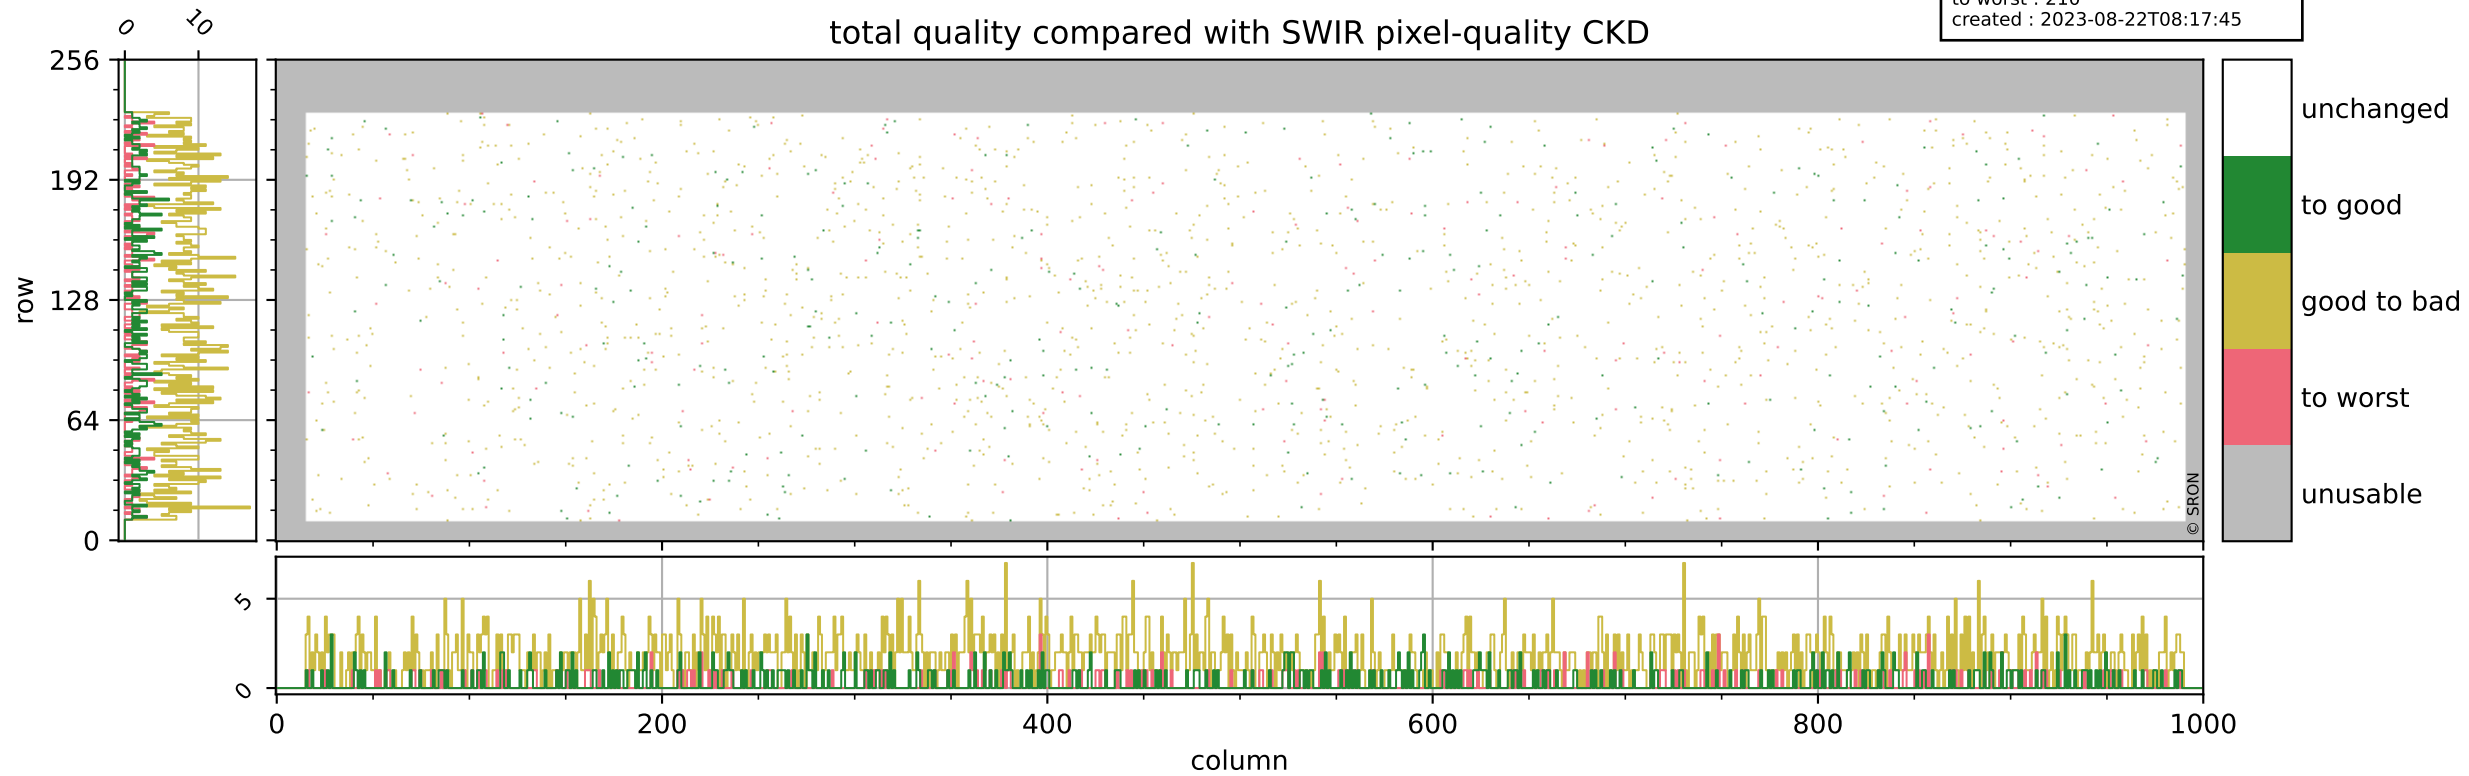

Tropomi SWIR pixel quality (official)

orbits : 18 in [17047, 17092]
coverage : 2021-01-27 / 2021-01-30
bad (quality < 0.8) : 287
worst (quality < 0.1) : 115
created : 2023-08-22T08:17:44

pixel-quality map (dark)

Tropomi SWIR pixel quality (official)

orbits : 18 in [17047, 17092]
coverage : 2021-01-27 / 2021-01-30
bad (quality < 0.8) : 3371
worst (quality < 0.1) : 340
created : 2023-08-22T08:17:45

pixel-quality map (noise average)

Tropomi SWIR pixel quality (official)

orbits : 18 in [17047, 17092]
coverage : 2021-01-27 / 2021-01-30
to good : 358
good to bad : 1518
to worst : 210
created : 2023-08-22T08:17:45

total quality compared with SWIR pixel-quality CKD

Tropomi SWIR pixel quality (official)

orbits : 18 in [17047, 17092]
coverage : 2021-01-27 / 2021-01-30
created : 2023-08-22T08:17:45

Histograms of pixel-quality

Tropomi SWIR pixel quality (official) ground-tracks of Sentinel-5P