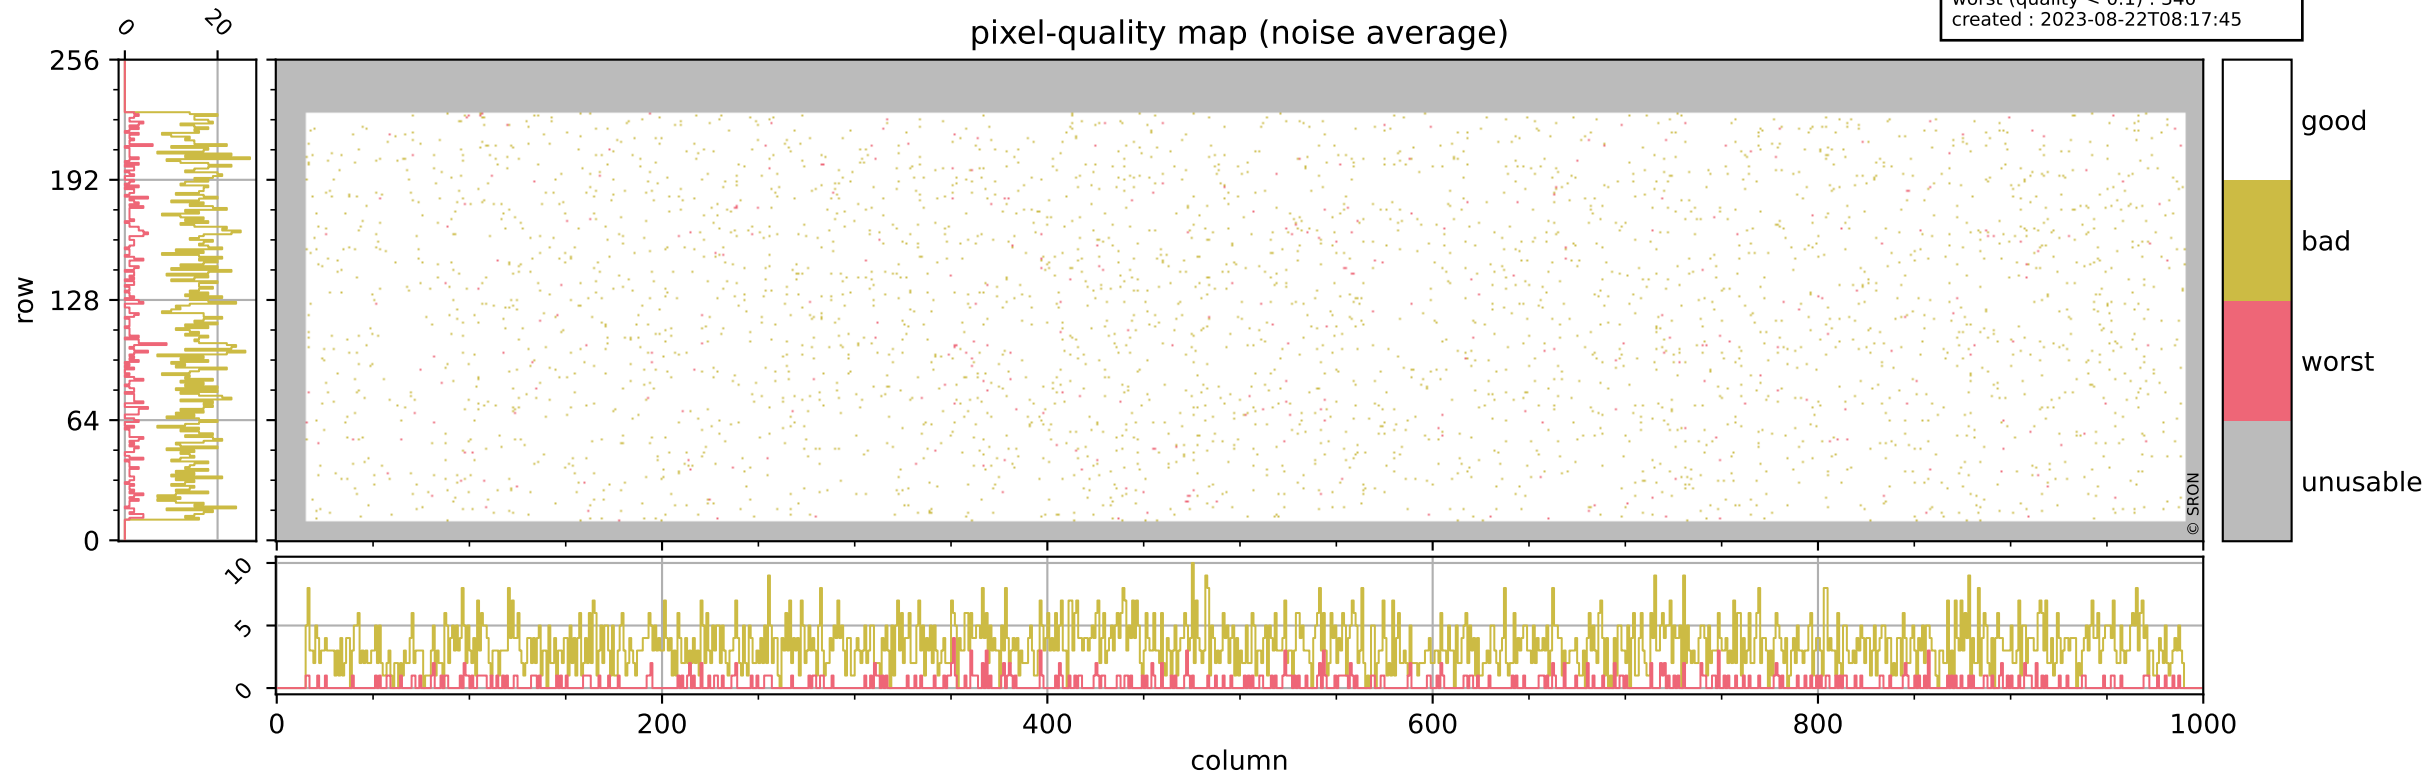

Tropomi SWIR pixel quality (official)

orbits : 18 in [17047, 17092]
coverage : 2021-01-27 / 2021-01-30
bad (quality < 0.8) : 287
worst (quality < 0.1) : 115
created : 2023-08-22T08:17:44

pixel-quality map (dark)

Tropomi SWIR pixel quality (official)

orbits : 18 in [17047, 17092]
coverage : 2021-01-27 / 2021-01-30
bad (quality < 0.8) : 3371
worst (quality < 0.1) : 340
created : 2023-08-22T08:17:45

pixel-quality map (noise average)

Tropomi SWIR pixel quality (official)

orbits : 18 in [17047, 17092]
coverage : 2021-01-27 / 2021-01-30
to good : 358
good to bad : 1518
to worst : 210
created : 2023-08-22T08:17:45

total quality compared with SWIR pixel-quality CKD

Tropomi SWIR pixel quality (official)

orbits : 18 in [17047, 17092]
coverage : 2021-01-27 / 2021-01-30
created : 2023-08-22T08:17:45

Histograms of pixel-quality

Tropomi SWIR pixel quality (official) ground-tracks of Sentinel-5P