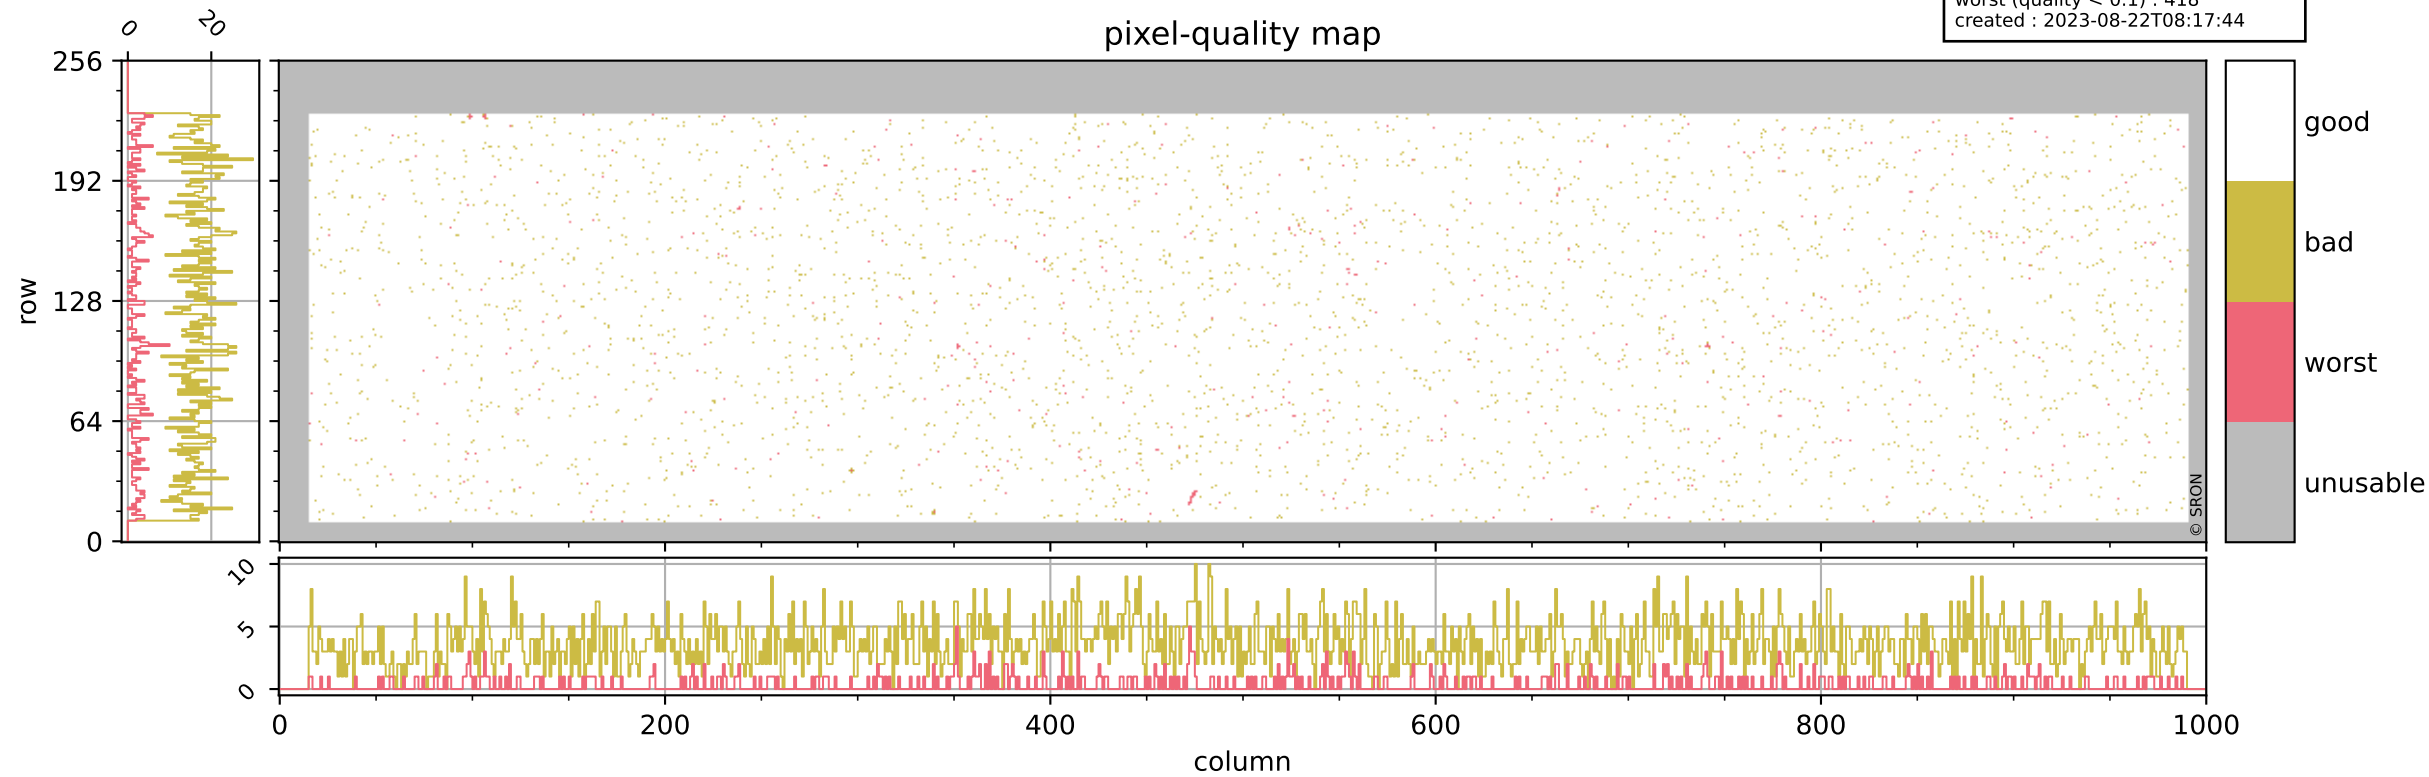

Tropomi SWIR pixel quality (official)

orbits : 18 in [17047, 17092]
coverage : 2021-01-27 / 2021-01-30
bad (quality < 0.8) : 3618
worst (quality < 0.1) : 418
created : 2023-08-22T08:17:44

pixel-quality map

Tropomi SWIR pixel quality (official)

orbits : 18 in [17047, 17092]
coverage : 2021-01-27 / 2021-01-30
bad (quality < 0.8) : 287
worst (quality < 0.1) : 115
created : 2023-08-22T08:17:44

pixel-quality map (dark)

Tropomi SWIR pixel quality (official)

orbits : 18 in [17047, 17092]
coverage : 2021-01-27 / 2021-01-30
bad (quality < 0.8) : 3371
worst (quality < 0.1) : 340
created : 2023-08-22T08:17:45

pixel-quality map (noise average)

Tropomi SWIR pixel quality (official)

orbits : 18 in [17047, 17092]
coverage : 2021-01-27 / 2021-01-30
created : 2023-08-22T08:17:45

Histograms of pixel-quality

Tropomi SWIR pixel quality (official) ground-tracks of Sentinel-5P