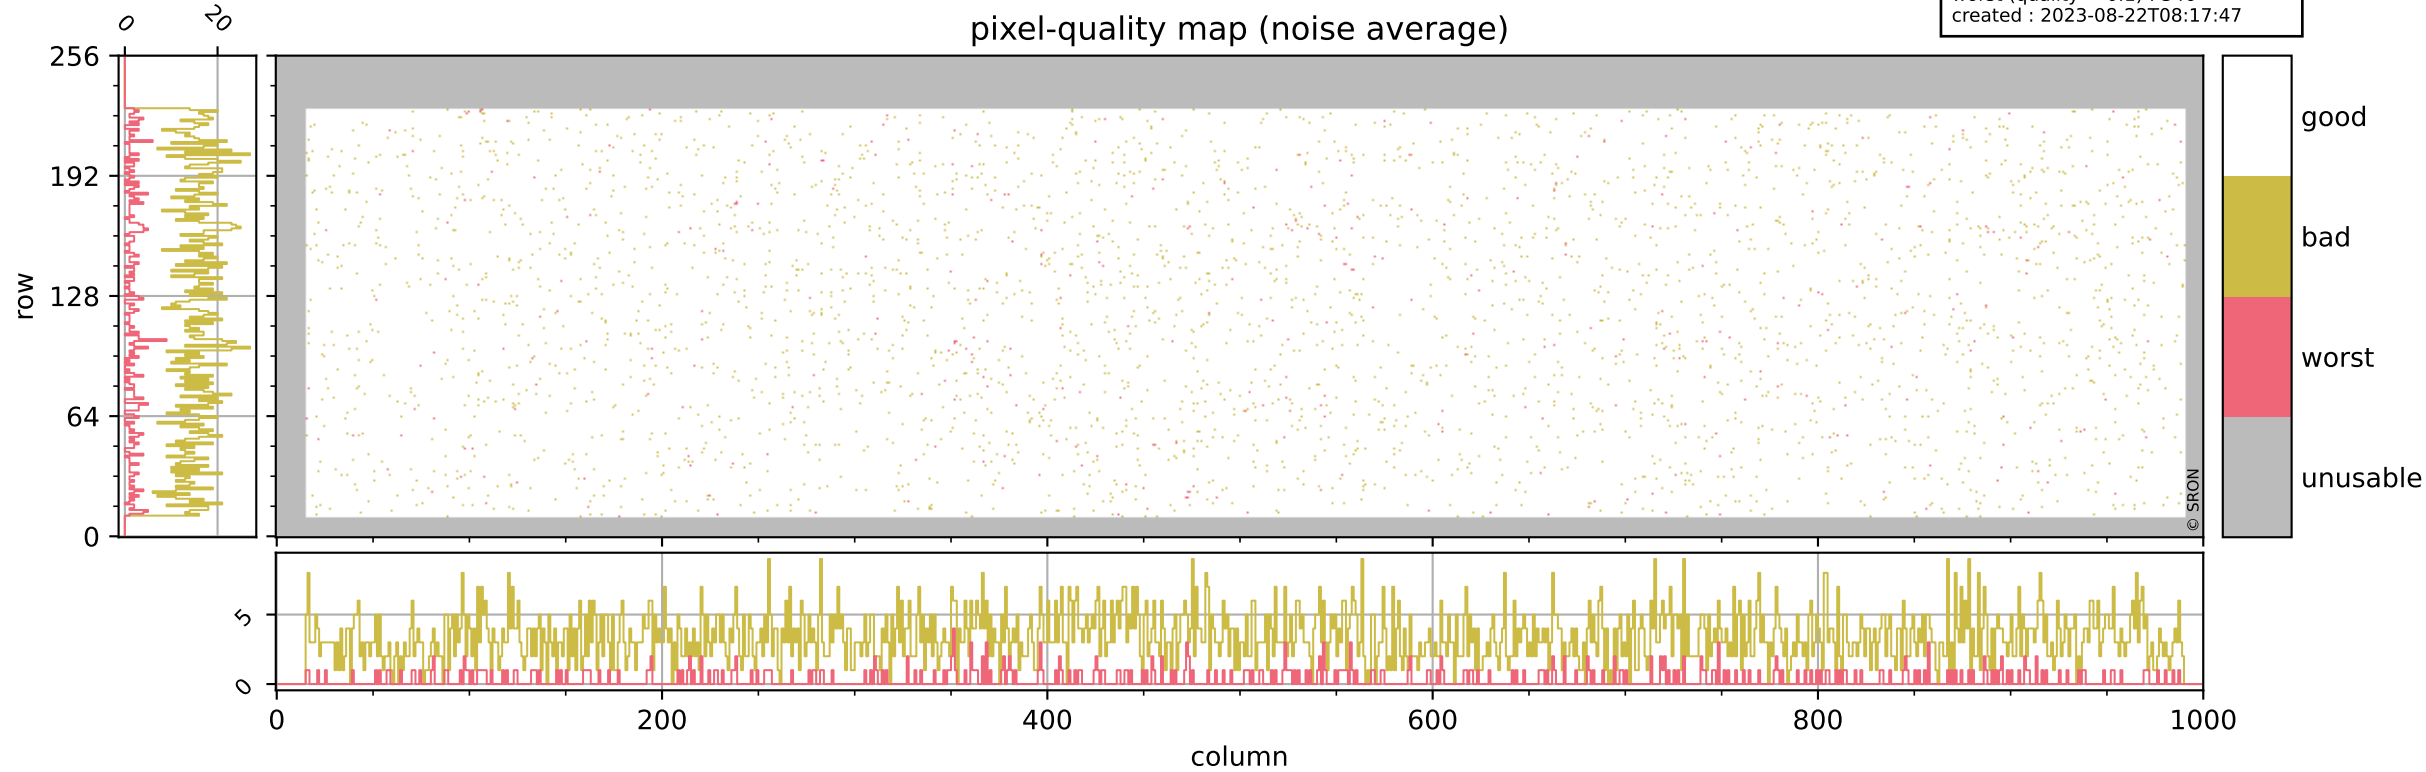

Tropomi SWIR pixel quality (official)

orbits : 19 in [17062, 17107]
coverage : 2021-01-28 / 2021-01-31
bad (quality < 0.8) : 3630
worst (quality < 0.1) : 423
created : 2023-08-22T08:17:46

pixel-quality map

Tropomi SWIR pixel quality (official)

orbits : 19 in [17062, 17107]
coverage : 2021-01-28 / 2021-01-31
bad (quality < 0.8) : 288
worst (quality < 0.1) : 114
created : 2023-08-22T08:17:47

Tropomi SWIR pixel quality (official)

orbits : 19 in [17062, 17107]
coverage : 2021-01-28 / 2021-01-31
bad (quality < 0.8) : 3386
worst (quality < 0.1) : 346
created : 2023-08-22T08:17:47

Tropomi SWIR pixel quality (official)

orbits : 19 in [17062, 17107]
coverage : 2021-01-28 / 2021-01-31
to good : 352
good to bad : 1519
to worst : 215
created : 2023-08-22T08:17:47

Tropomi SWIR pixel quality (official) ground-tracks of Sentinel-5P

orbits : 19 in [17062, 17107]
coverage : 2021-01-28 / 2021-01-31
created : 2023-08-22T08:17:48

Tropomi SWIR pixel quality (official)

orbits : [2827, 17107]
coverage : 2018-04-30 / 2021-01-31
created : 2023-08-22T08:17:48