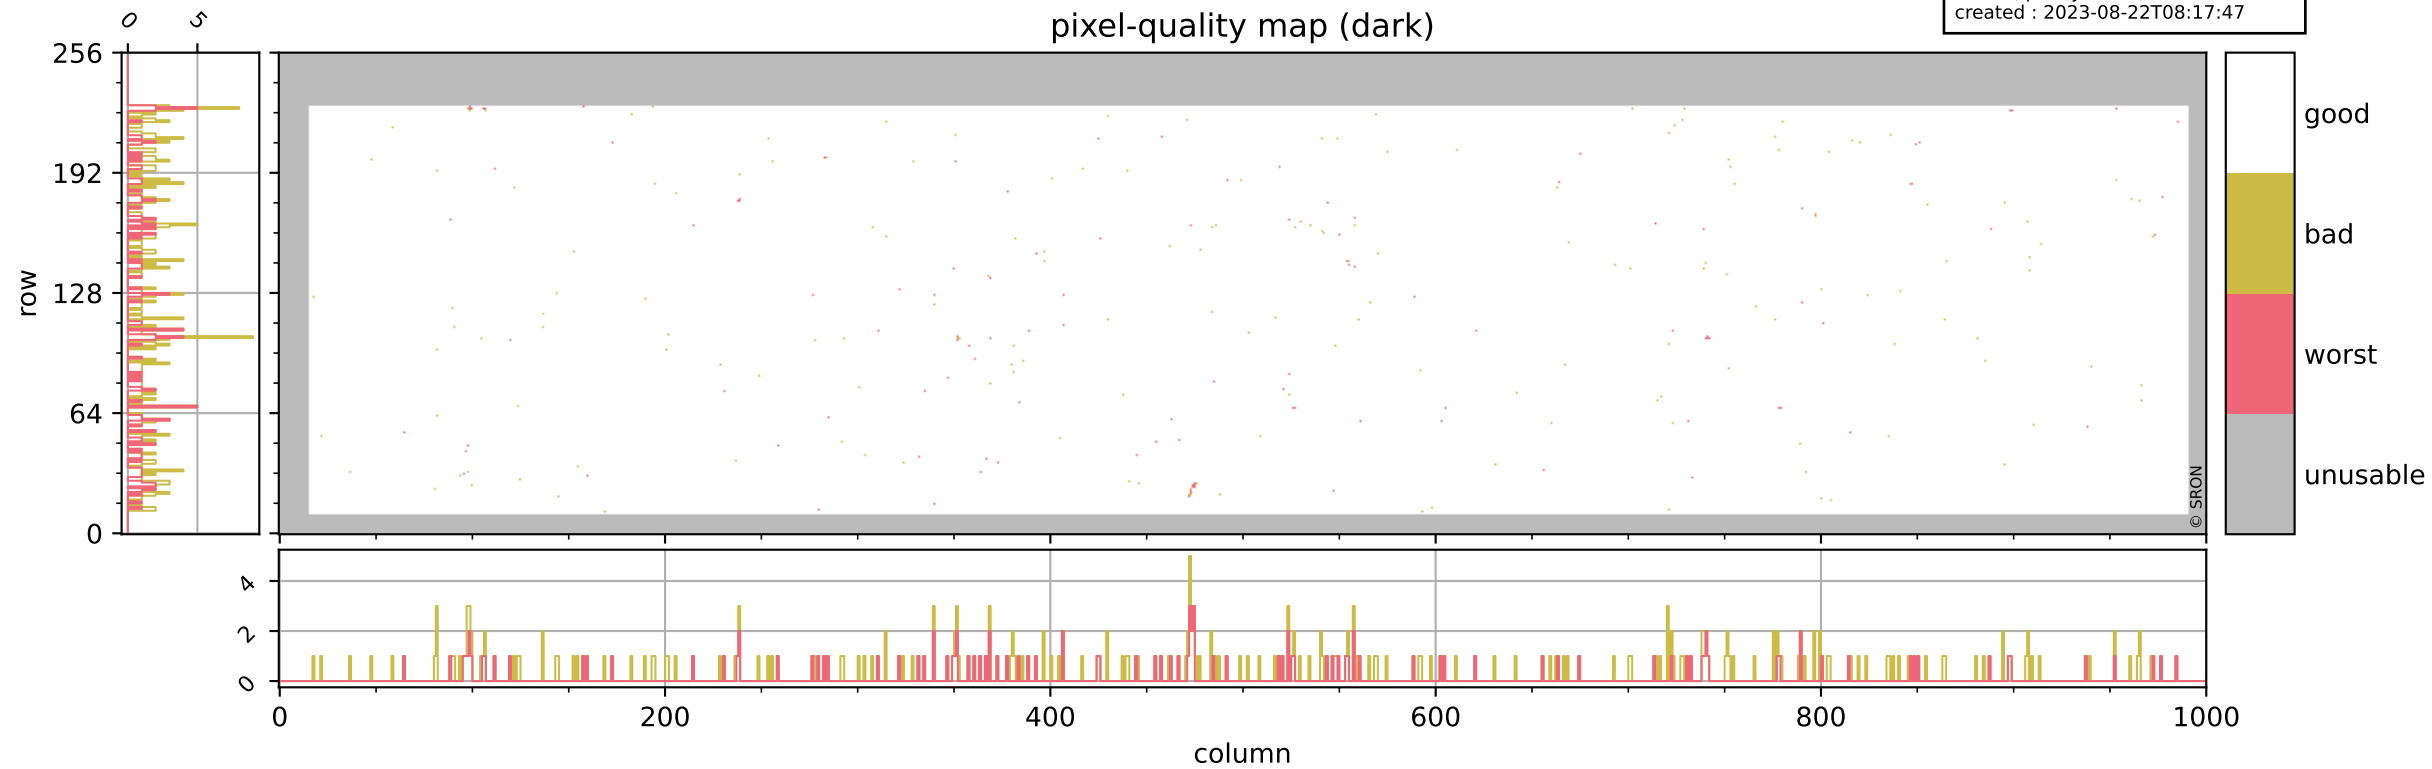

Tropomi SWIR pixel quality (official)

orbits : 19 in [17062, 17107]
coverage : 2021-01-28 / 2021-01-31
bad (quality < 0.8) : 3630
worst (quality < 0.1) : 423
created : 2023-08-22T08:17:46

pixel-quality map

Tropomi SWIR pixel quality (official)

orbits : 19 in [17062, 17107]
coverage : 2021-01-28 / 2021-01-31
bad (quality < 0.8) : 288
worst (quality < 0.1) : 114
created : 2023-08-22T08:17:47

Tropomi SWIR pixel quality (official)

orbits : 19 in [17062, 17107]
coverage : 2021-01-28 / 2021-01-31
bad (quality < 0.8) : 3386
worst (quality < 0.1) : 346
created : 2023-08-22T08:17:47

Tropomi SWIR pixel quality (official)

orbits : 19 in [17062, 17107]
coverage : 2021-01-28 / 2021-01-31
to good : 352
good to bad : 1519
to worst : 215
created : 2023-08-22T08:17:47

Tropomi SWIR pixel quality (official) ground-tracks of Sentinel-5P

orbits : 19 in [17062, 17107]
coverage : 2021-01-28 / 2021-01-31
created : 2023-08-22T08:17:48

Tropomi SWIR pixel quality (official)

orbits : [2827, 17107]
coverage : 2018-04-30 / 2021-01-31
created : 2023-08-22T08:17:48