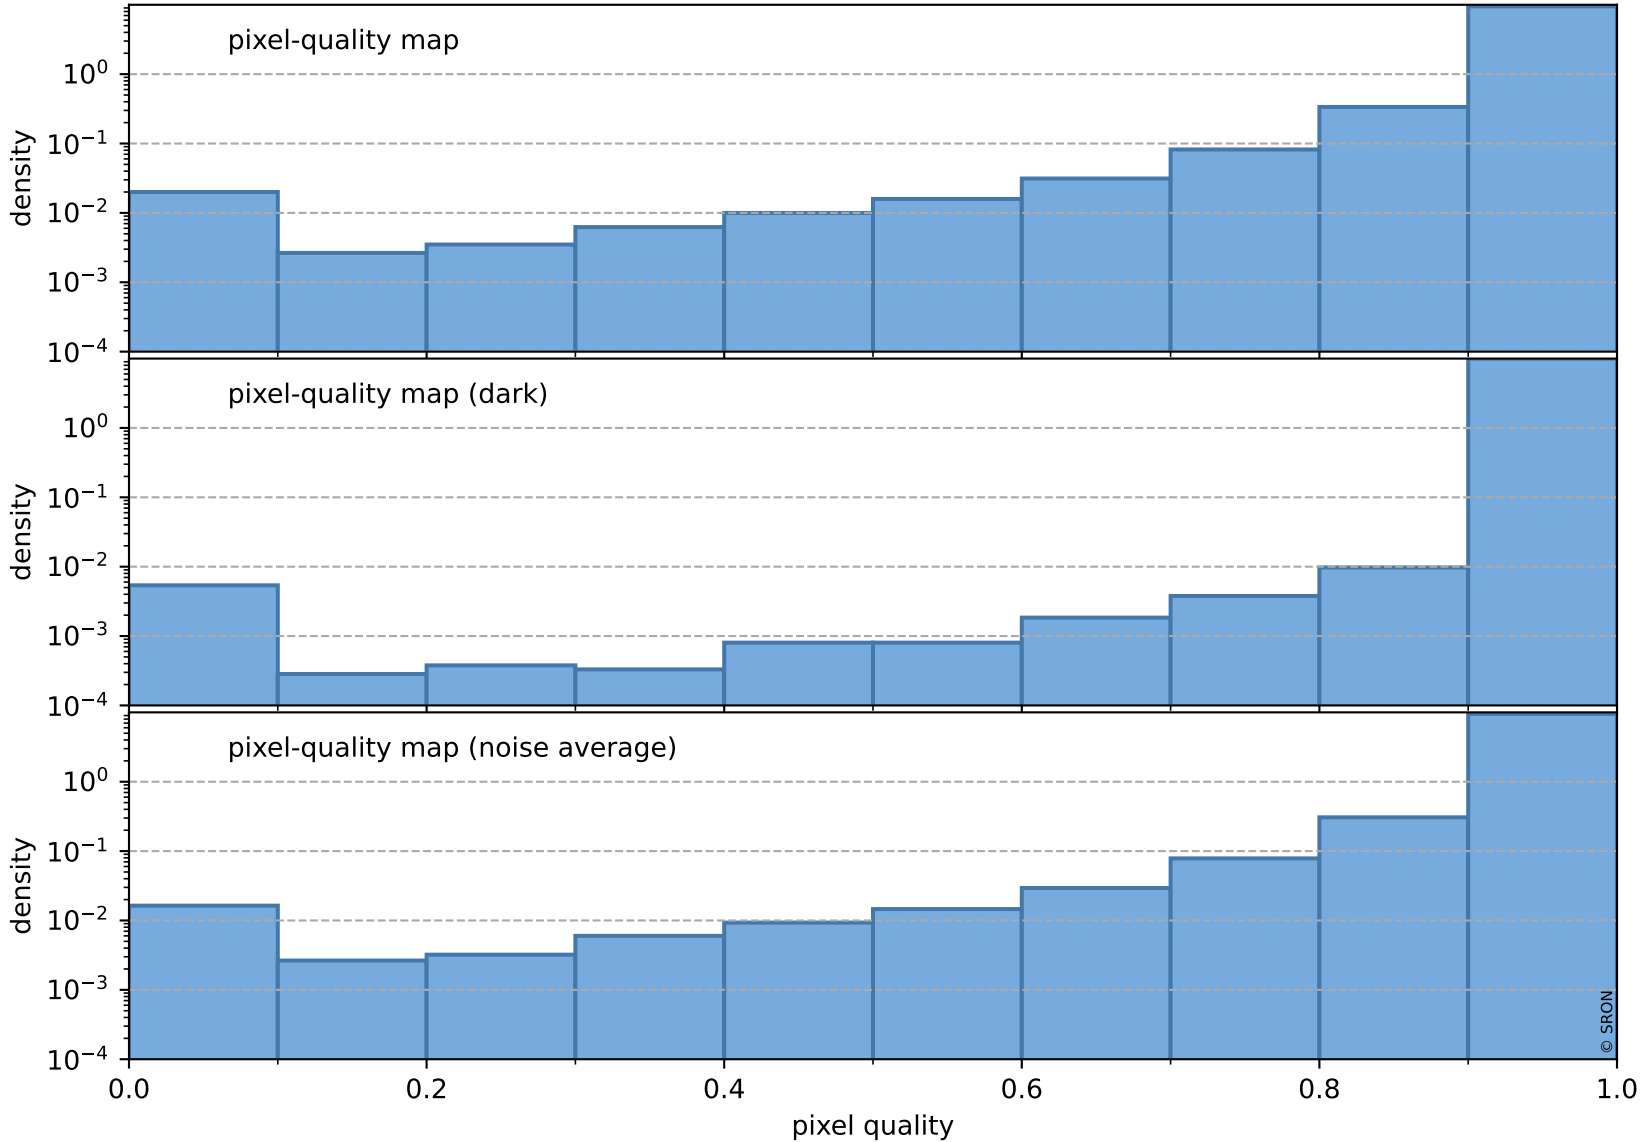

orbits : 19 in [17062, 17107]
coverage : 2021-01-28 / 2021-01-31
bad (quality < 0.8) : 3386
worst (quality < 0.1) : 346
created : 2023-08-22T08:17:47

Tropomi SWIR pixel quality (official)

orbits : 19 in [17062, 17107]
coverage : 2021-01-28 / 2021-01-31
to good : 352
good to bad : 1519
to worst : 215
created : 2023-08-22T08:17:47

total quality compared with SWIR pixel-quality CKD

Tropomi SWIR pixel quality (official)

orbits : 19 in [17062, 17107]
coverage : 2021-01-28 / 2021-01-31
created : 2023-08-22T08:17:47

Histograms of pixel-quality

Tropomi SWIR pixel quality (official) ground-tracks of Sentinel-5P

orbits : 19 in [17062, 17107]
coverage : 2021-01-28 / 2021-01-31
created : 2023-08-22T08:17:48

Tropomi SWIR pixel quality (official)

orbits : [2827, 17107]
coverage : 2018-04-30 / 2021-01-31
created : 2023-08-22T08:17:48