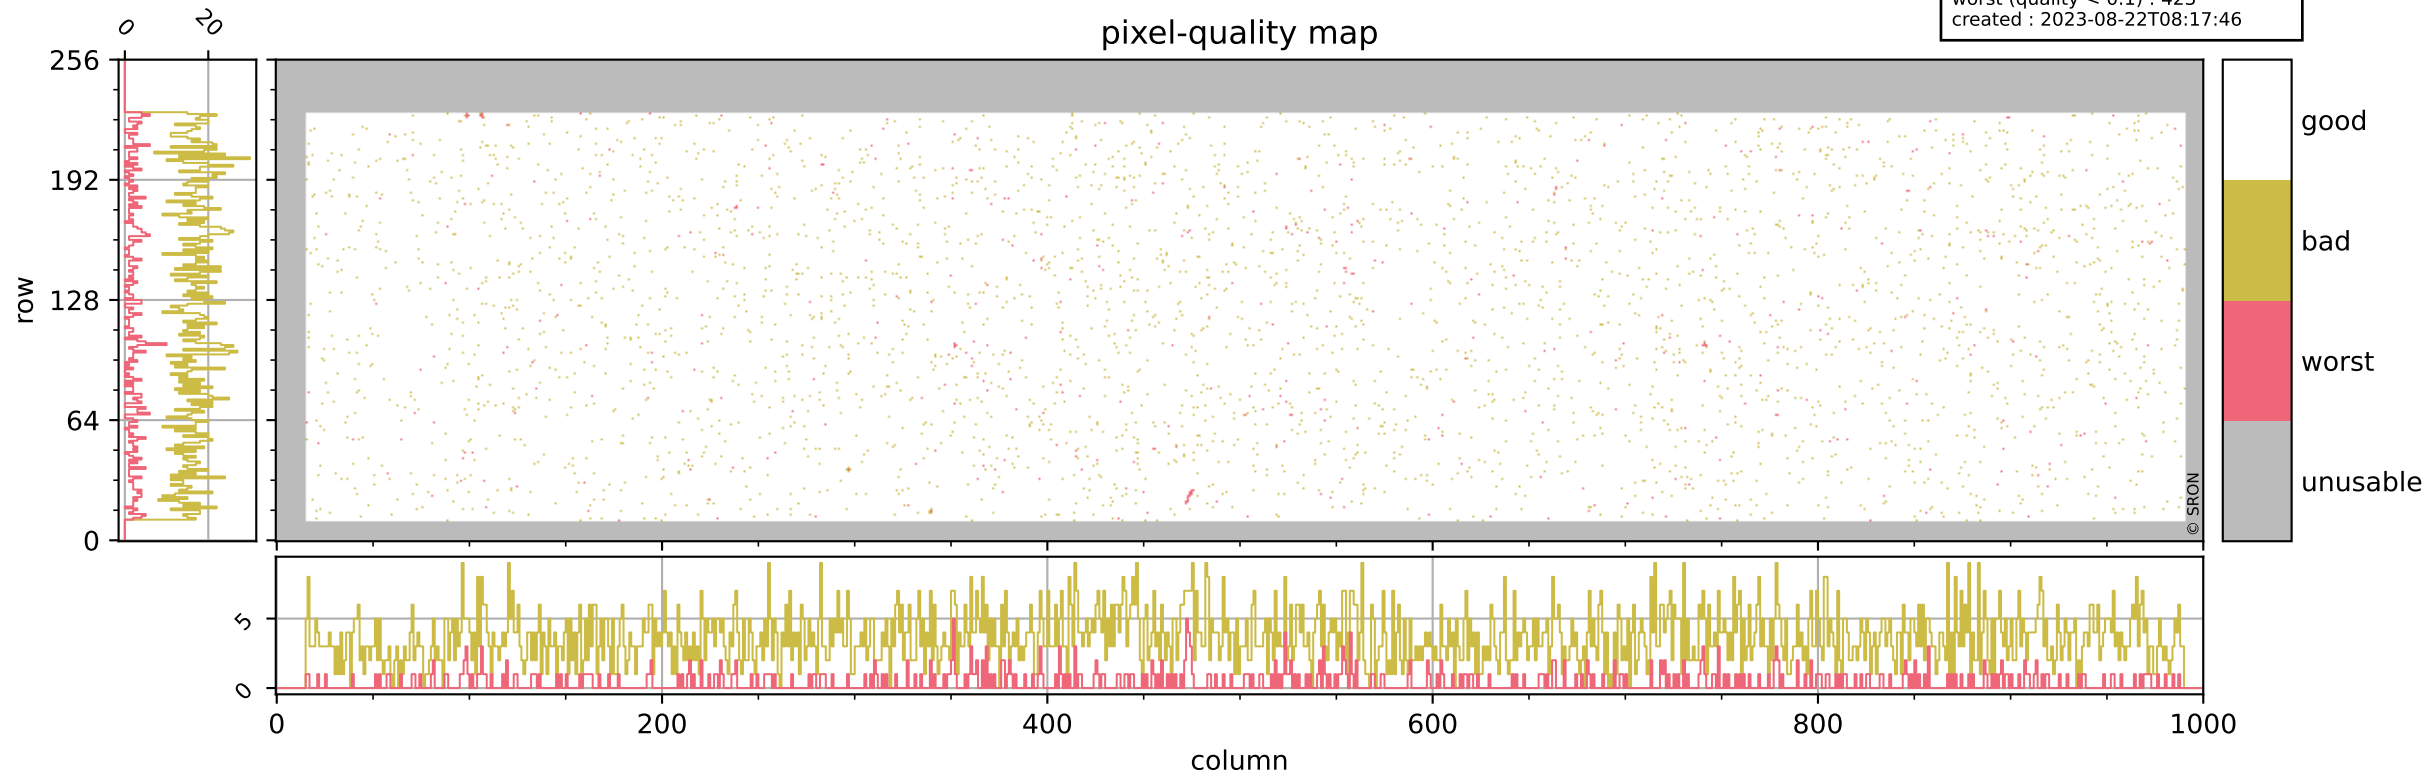

Tropomi SWIR pixel quality (official)

orbits : 19 in [17062, 17107]
coverage : 2021-01-28 / 2021-01-31
bad (quality < 0.8) : 3630
worst (quality < 0.1) : 423
created : 2023-08-22T08:17:46

pixel-quality map

Tropomi SWIR pixel quality (official)

orbits : 19 in [17062, 17107]
coverage : 2021-01-28 / 2021-01-31
bad (quality < 0.8) : 288
worst (quality < 0.1) : 114
created : 2023-08-22T08:17:47

Tropomi SWIR pixel quality (official)

orbits : 19 in [17062, 17107]
coverage : 2021-01-28 / 2021-01-31
bad (quality < 0.8) : 3386
worst (quality < 0.1) : 346
created : 2023-08-22T08:17:47

Tropomi SWIR pixel quality (official)

orbits : 19 in [17062, 17107]
coverage : 2021-01-28 / 2021-01-31
to good : 352
good to bad : 1519
to worst : 215
created : 2023-08-22T08:17:47

Tropomi SWIR pixel quality (official) ground-tracks of Sentinel-5P

orbits : 19 in [17062, 17107]
coverage : 2021-01-28 / 2021-01-31
created : 2023-08-22T08:17:48

Tropomi SWIR pixel quality (official)

orbits : [2827, 17107]
coverage : 2018-04-30 / 2021-01-31
created : 2023-08-22T08:17:48