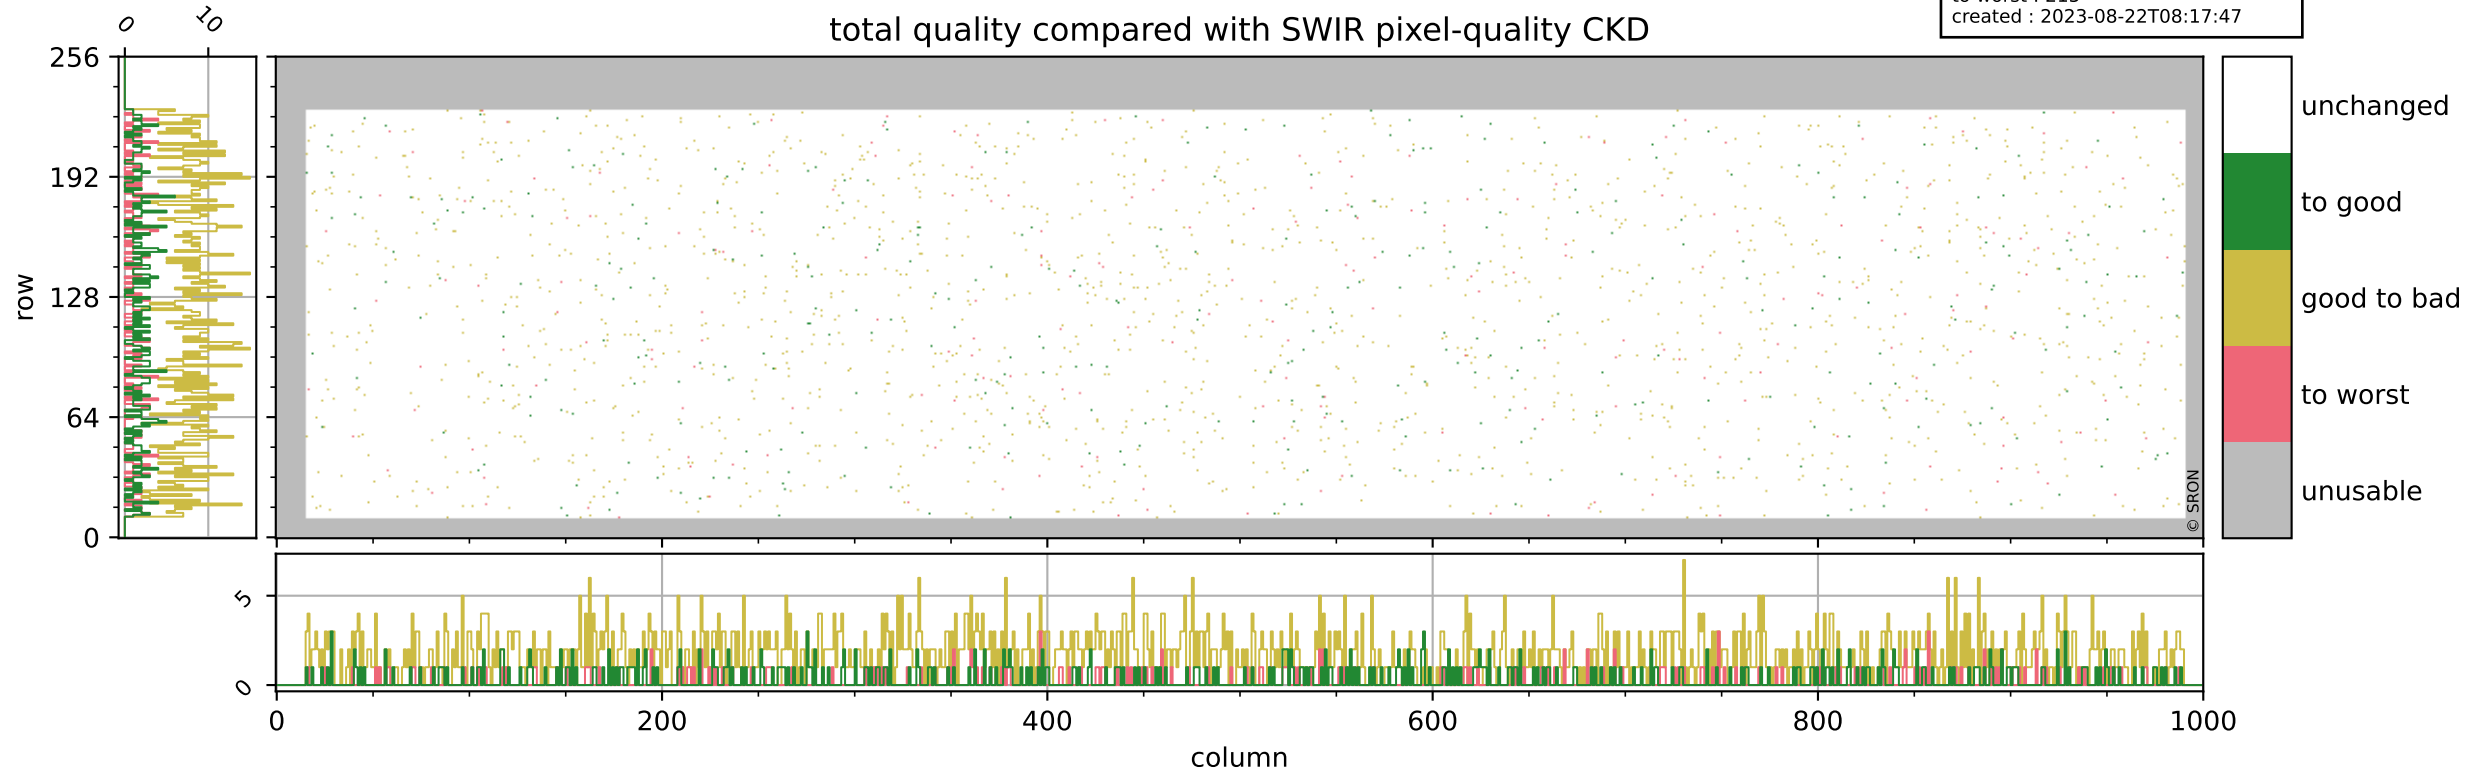

Tropomi SWIR pixel quality (official)

orbits : 19 in [17062, 17107]
coverage : 2021-01-28 / 2021-01-31
bad (quality < 0.8) : 288
worst (quality < 0.1) : 114
created : 2023-08-22T08:17:47

Tropomi SWIR pixel quality (official)

orbits : 19 in [17062, 17107]
coverage : 2021-01-28 / 2021-01-31
bad (quality < 0.8) : 3386
worst (quality < 0.1) : 346
created : 2023-08-22T08:17:47

Tropomi SWIR pixel quality (official)

orbits : 19 in [17062, 17107]
coverage : 2021-01-28 / 2021-01-31
to good : 352
good to bad : 1519
to worst : 215
created : 2023-08-22T08:17:47

total quality compared with SWIR pixel-quality CKD

Tropomi SWIR pixel quality (official)

orbits : 19 in [17062, 17107]
coverage : 2021-01-28 / 2021-01-31
created : 2023-08-22T08:17:47

Histograms of pixel-quality

Tropomi SWIR pixel quality (official) ground-tracks of Sentinel-5P

orbits : 19 in [17062, 17107]
coverage : 2021-01-28 / 2021-01-31
created : 2023-08-22T08:17:48

Tropomi SWIR pixel quality (official)

orbits : [2827, 17107]
coverage : 2018-04-30 / 2021-01-31
created : 2023-08-22T08:17:48