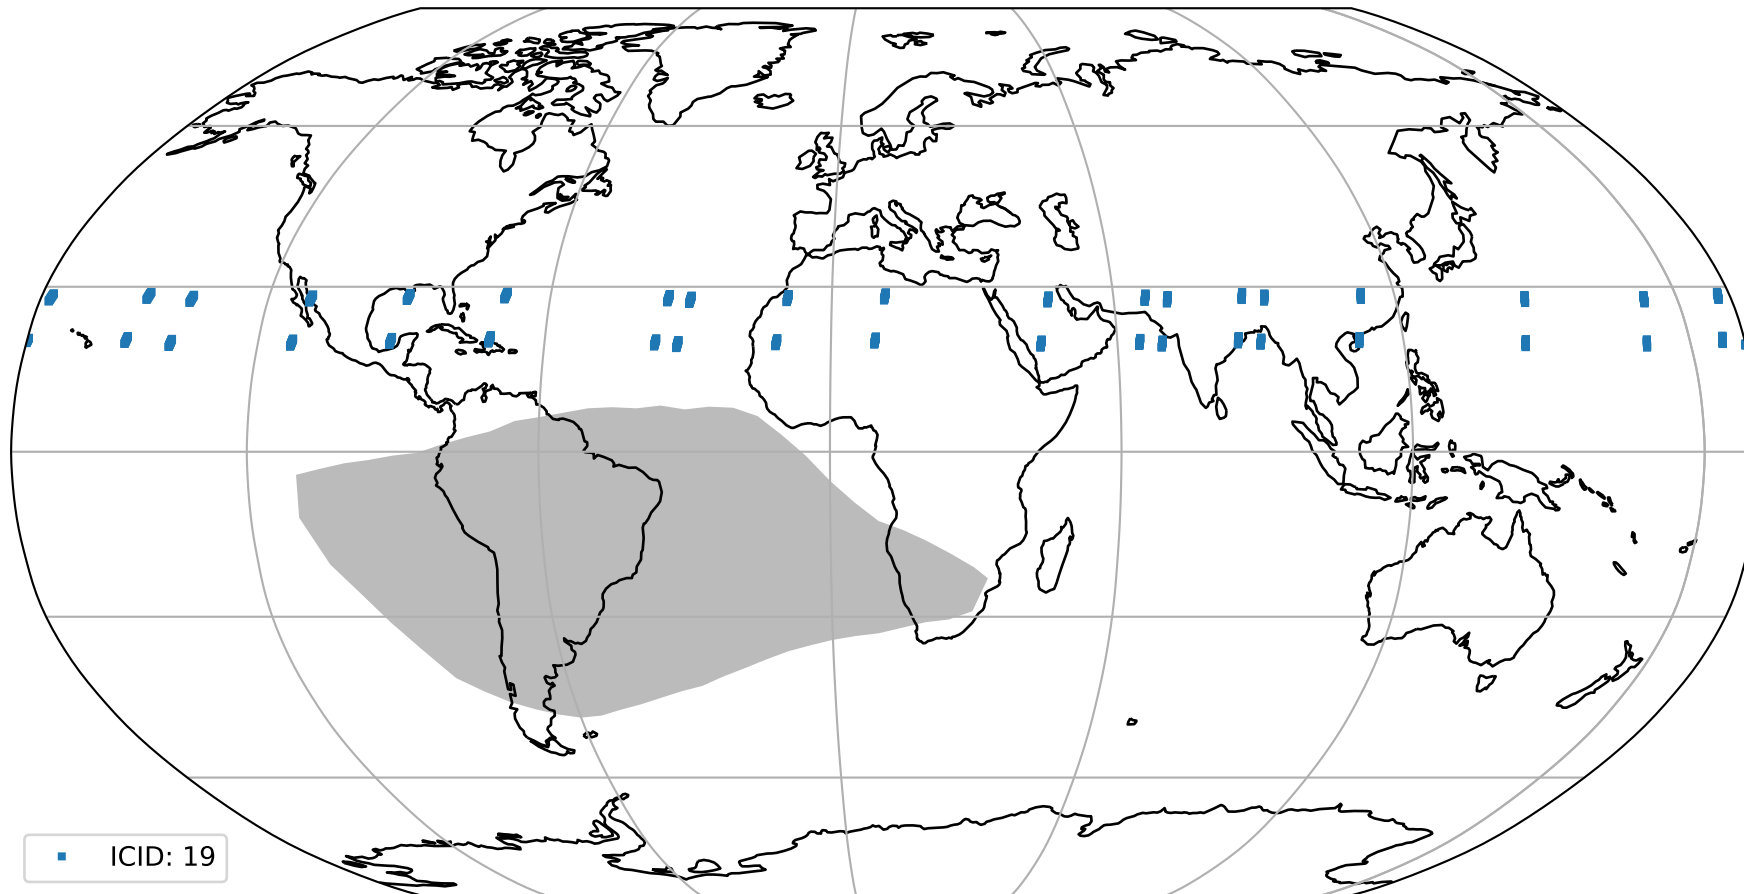

orbits : 19 in [17062, 17107]
coverage : 2021-01-28 / 2021-01-31
bad (quality < 0.8) : 3386
worst (quality < 0.1) : 346
created : 2023-08-22T08:17:47

Tropomi SWIR pixel quality (official)

orbits : 19 in [17062, 17107]
coverage : 2021-01-28 / 2021-01-31
to good : 352
good to bad : 1519
to worst : 215
created : 2023-08-22T08:17:47

total quality compared with SWIR pixel-quality CKD

Tropomi SWIR pixel quality (official)

orbits : 19 in [17062, 17107]
coverage : 2021-01-28 / 2021-01-31
created : 2023-08-22T08:17:47

Histograms of pixel-quality

Tropomi SWIR pixel quality (official) ground-tracks of Sentinel-5P

orbits : 19 in [17062, 17107]
coverage : 2021-01-28 / 2021-01-31
created : 2023-08-22T08:17:48

Tropomi SWIR pixel quality (official)

orbits : [2827, 17107]
coverage : 2018-04-30 / 2021-01-31
created : 2023-08-22T08:17:48