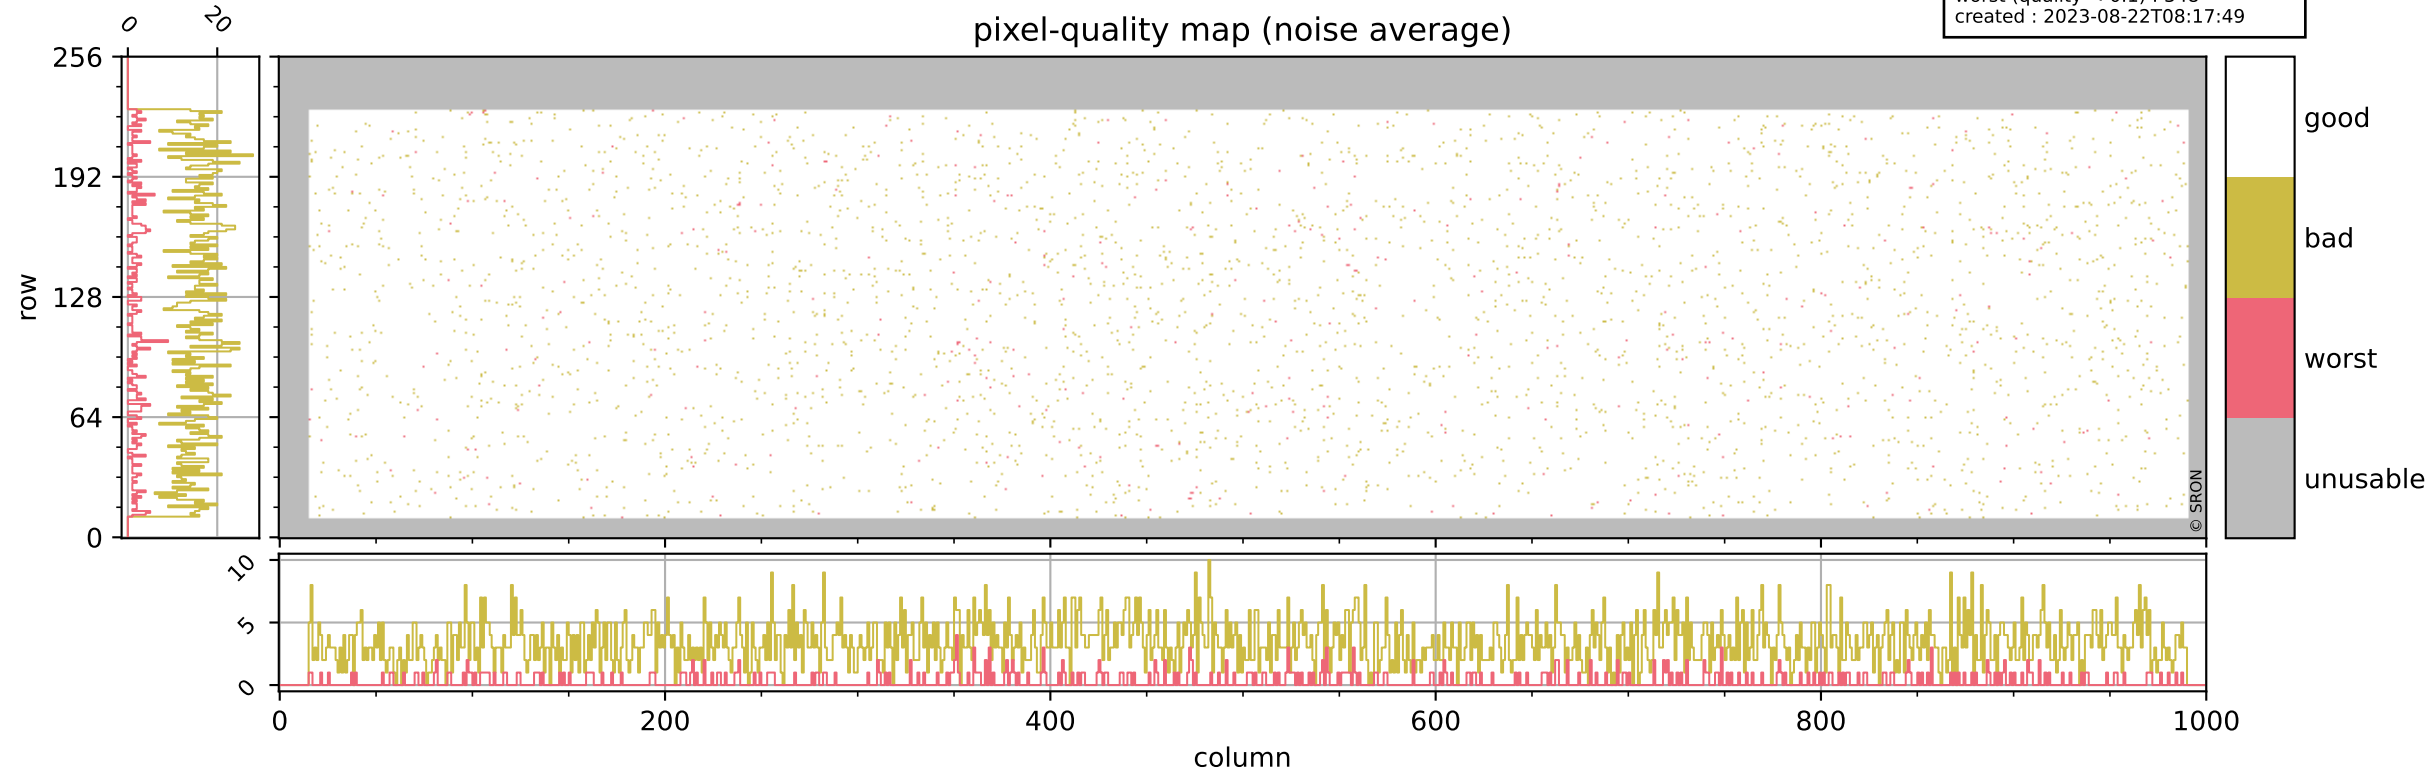

Tropomi SWIR pixel quality (official)

orbits : 19 in [17077, 17122]
coverage : 2021-01-29 / 2021-02-01
bad (quality < 0.8) : 288
worst (quality < 0.1) : 114
created : 2023-08-22T08:17:49

Tropomi SWIR pixel quality (official)

orbits : 19 in [17077, 17122]
coverage : 2021-01-29 / 2021-02-01
bad (quality < 0.8) : 3377
worst (quality < 0.1) : 348
created : 2023-08-22T08:17:49

pixel-quality map (noise average)

Tropomi SWIR pixel quality (official)

orbits : 19 in [17077, 17122]
coverage : 2021-01-29 / 2021-02-01
to good : 357
good to bad : 1512
to worst : 217
created : 2023-08-22T08:17:49

total quality compared with SWIR pixel-quality CKD

Tropomi SWIR pixel quality (official)

orbits : 19 in [17077, 17122]
coverage : 2021-01-29 / 2021-02-01
created : 2023-08-22T08:17:50

Histograms of pixel-quality

Tropomi SWIR pixel quality (official) ground-tracks of Sentinel-5P

orbits : 19 in [17077, 17122]
coverage : 2021-01-29 / 2021-02-01
created : 2023-08-22T08:17:50