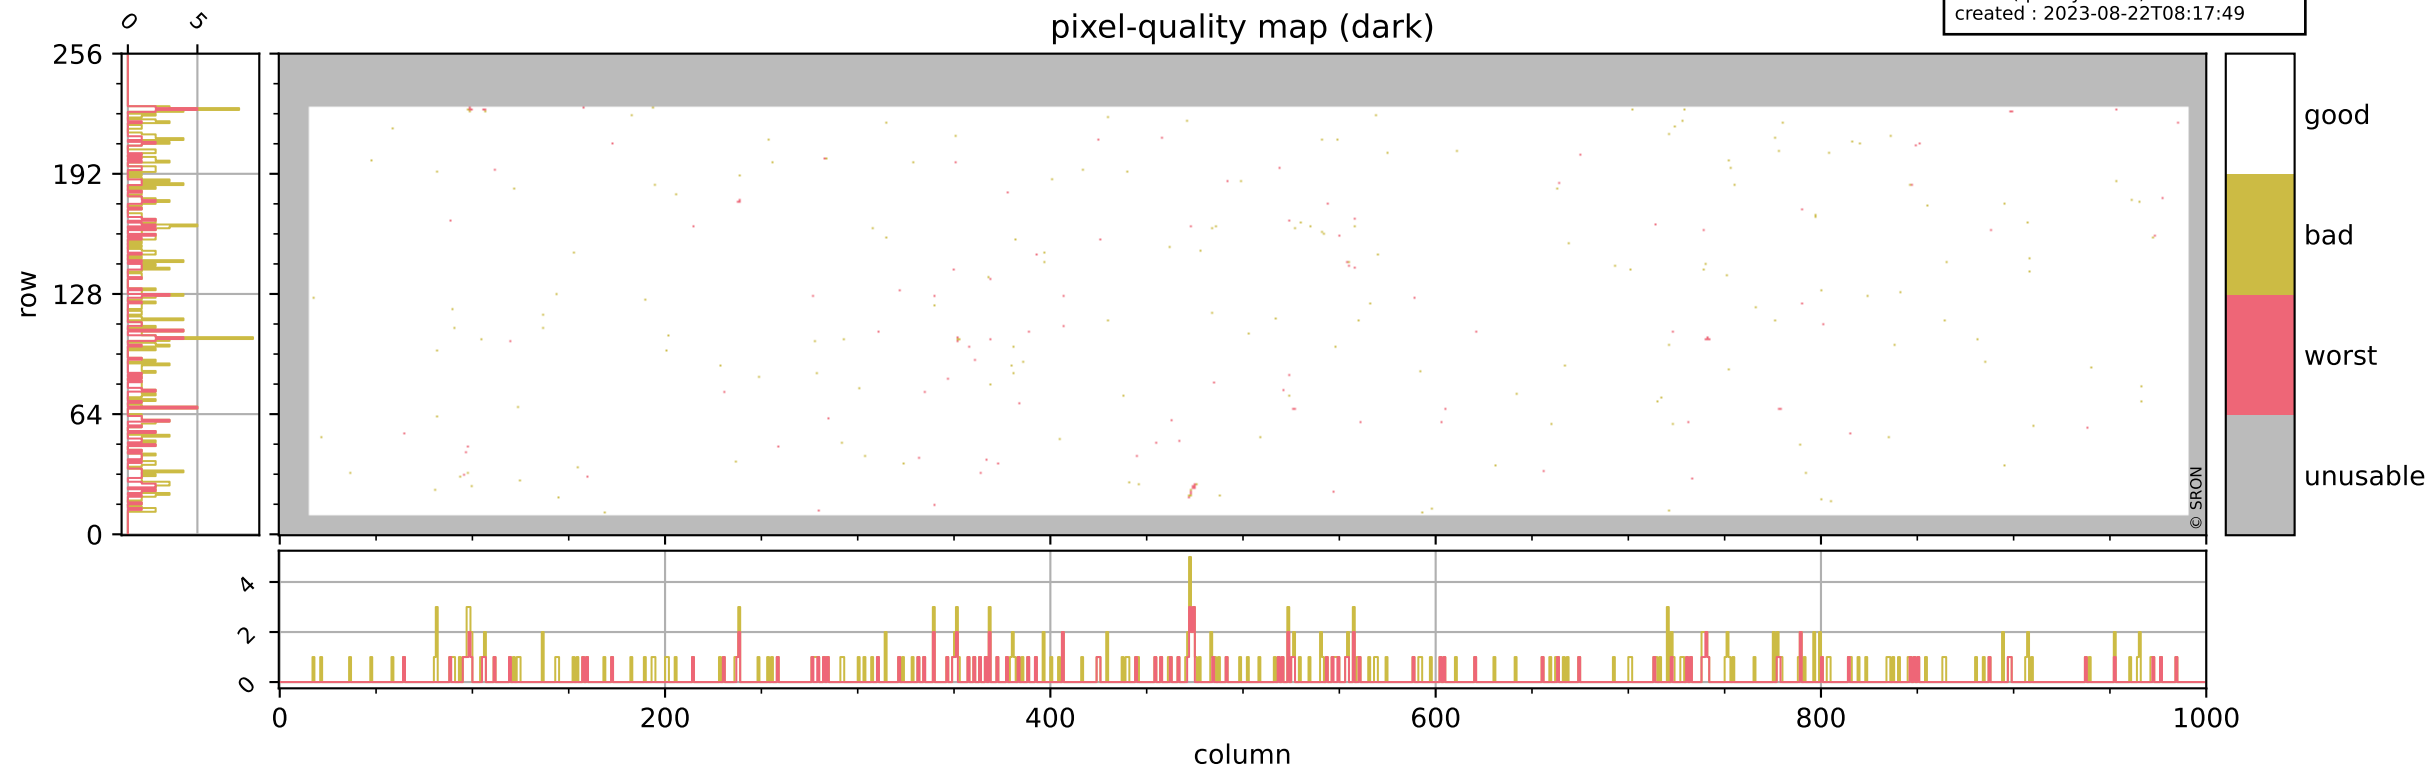

Tropomi SWIR pixel quality (official)

orbits : 19 in [17077, 17122]
coverage : 2021-01-29 / 2021-02-01
bad (quality < 0.8) : 3620
worst (quality < 0.1) : 425
created : 2023-08-22T08:17:49

pixel-quality map

Tropomi SWIR pixel quality (official)

orbits : 19 in [17077, 17122]
coverage : 2021-01-29 / 2021-02-01
bad (quality < 0.8) : 288
worst (quality < 0.1) : 114
created : 2023-08-22T08:17:49

Tropomi SWIR pixel quality (official)

orbits : 19 in [17077, 17122]
coverage : 2021-01-29 / 2021-02-01
bad (quality < 0.8) : 3377
worst (quality < 0.1) : 348
created : 2023-08-22T08:17:49

pixel-quality map (noise average)

Tropomi SWIR pixel quality (official)

orbits : 19 in [17077, 17122]
coverage : 2021-01-29 / 2021-02-01
to good : 357
good to bad : 1512
to worst : 217
created : 2023-08-22T08:17:49

total quality compared with SWIR pixel-quality CKD

Tropomi SWIR pixel quality (official)