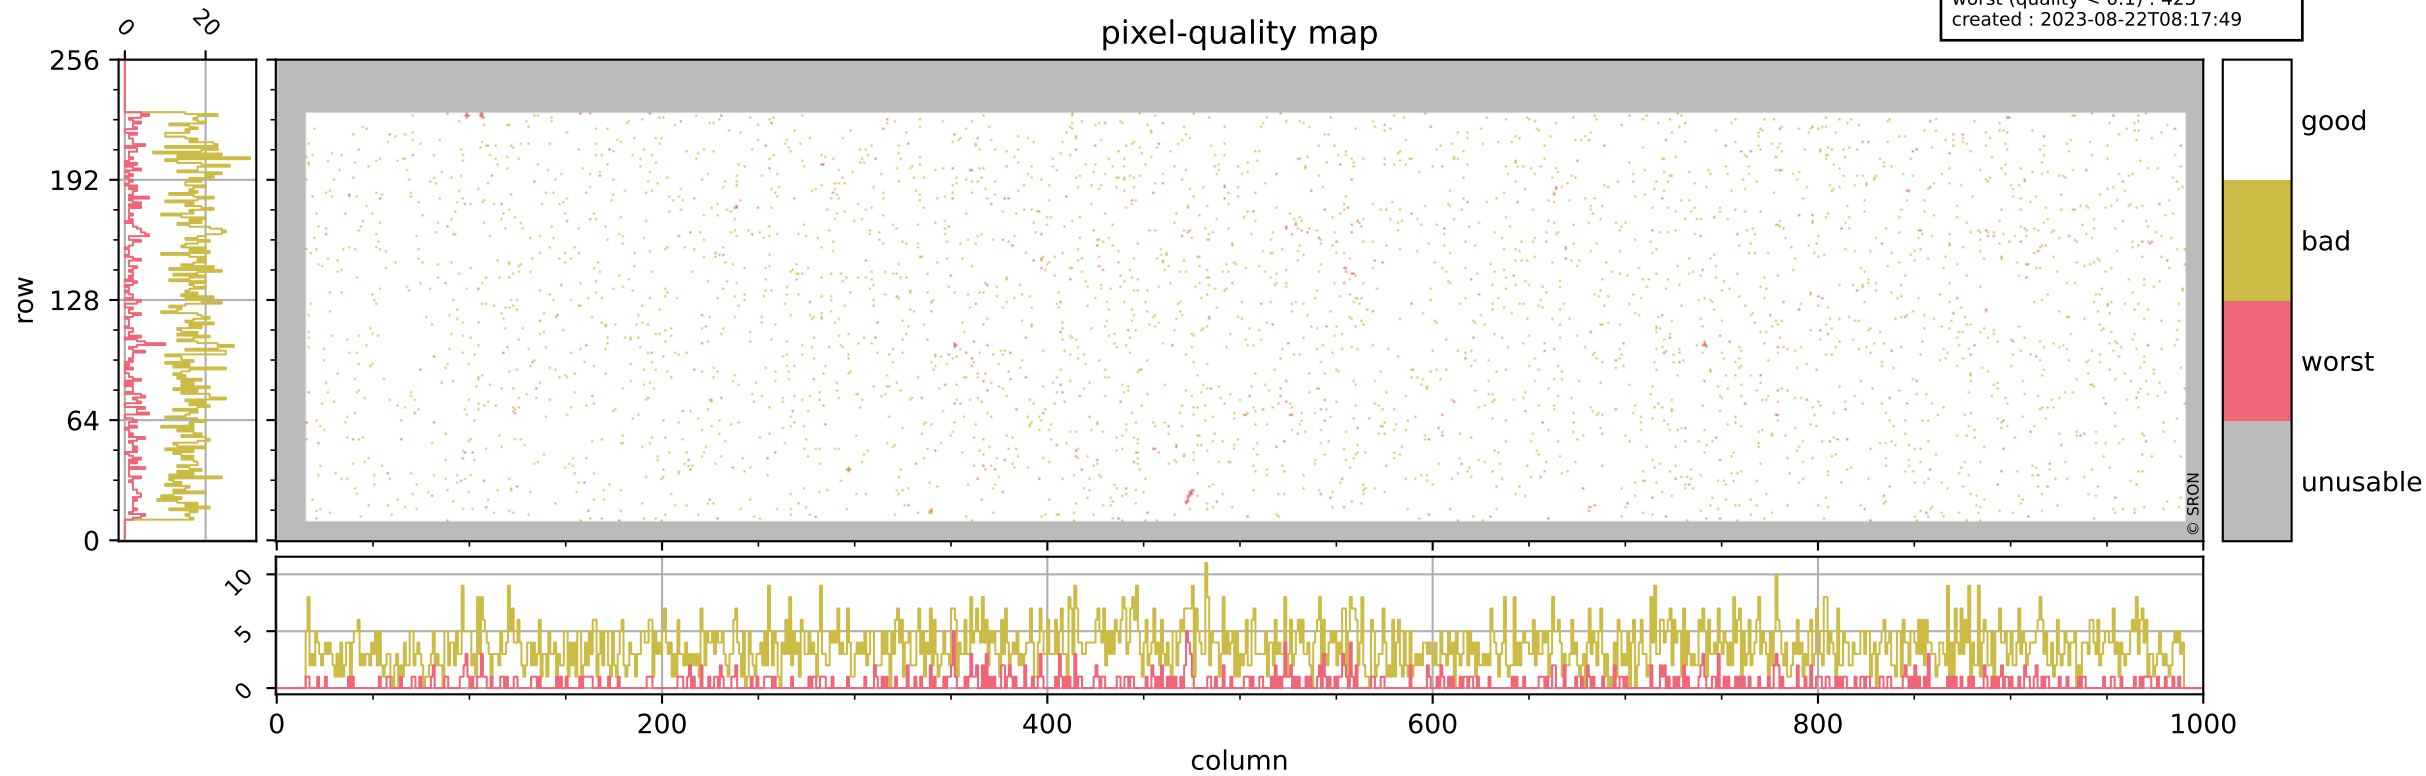

Tropomi SWIR pixel quality (official)

orbits : 19 in [17077, 17122]
coverage : 2021-01-29 / 2021-02-01
bad (quality < 0.8) : 3620
worst (quality < 0.1) : 425
created : 2023-08-22T08:17:49

pixel-quality map

Tropomi SWIR pixel quality (official)

orbits : 19 in [17077, 17122]
coverage : 2021-01-29 / 2021-02-01
bad (quality < 0.8) : 288
worst (quality < 0.1) : 114
created : 2023-08-22T08:17:49

Tropomi SWIR pixel quality (official)

orbits : 19 in [17077, 17122]
coverage : 2021-01-29 / 2021-02-01
bad (quality < 0.8) : 3377
worst (quality < 0.1) : 348
created : 2023-08-22T08:17:49

pixel-quality map (noise average)

Tropomi SWIR pixel quality (official)

orbits : 19 in [17077, 17122]
coverage : 2021-01-29 / 2021-02-01
to good : 357
good to bad : 1512
to worst : 217
created : 2023-08-22T08:17:49

total quality compared with SWIR pixel-quality CKD

Tropomi SWIR pixel quality (official)