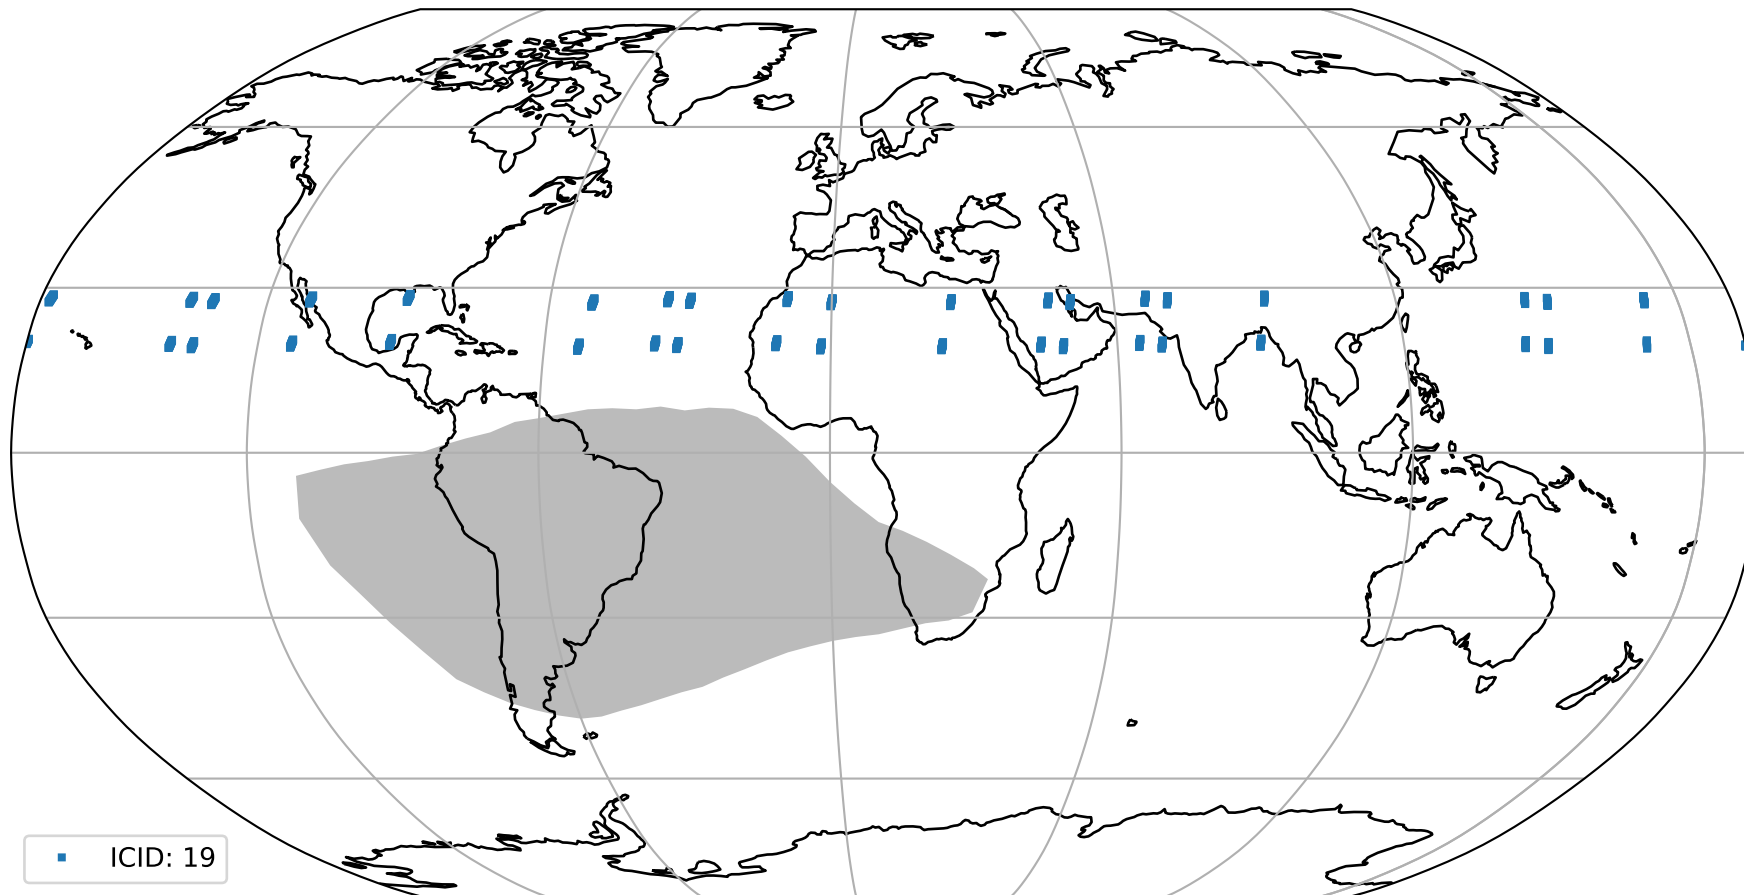

orbits : 19 in [17077, 17122]
coverage : 2021-01-29 / 2021-02-01
bad (quality < 0.8) : 3377
worst (quality < 0.1) : 348
created : 2023-08-22T08:17:49

pixel-quality map (noise average)

Tropomi SWIR pixel quality (official)

orbits : 19 in [17077, 17122]
coverage : 2021-01-29 / 2021-02-01
to good : 357
good to bad : 1512
to worst : 217
created : 2023-08-22T08:17:49

total quality compared with SWIR pixel-quality CKD

Tropomi SWIR pixel quality (official)

orbits : 19 in [17077, 17122]
coverage : 2021-01-29 / 2021-02-01
created : 2023-08-22T08:17:50

Histograms of pixel-quality

Tropomi SWIR pixel quality (official) ground-tracks of Sentinel-5P

orbits : 19 in [17077, 17122]
coverage : 2021-01-29 / 2021-02-01
created : 2023-08-22T08:17:50

Tropomi SWIR pixel quality (official)

orbits : [2827, 17122]
coverage : 2018-04-30 / 2021-02-01
created : 2023-08-22T08:17:50

trend of pixel quality & temperatures