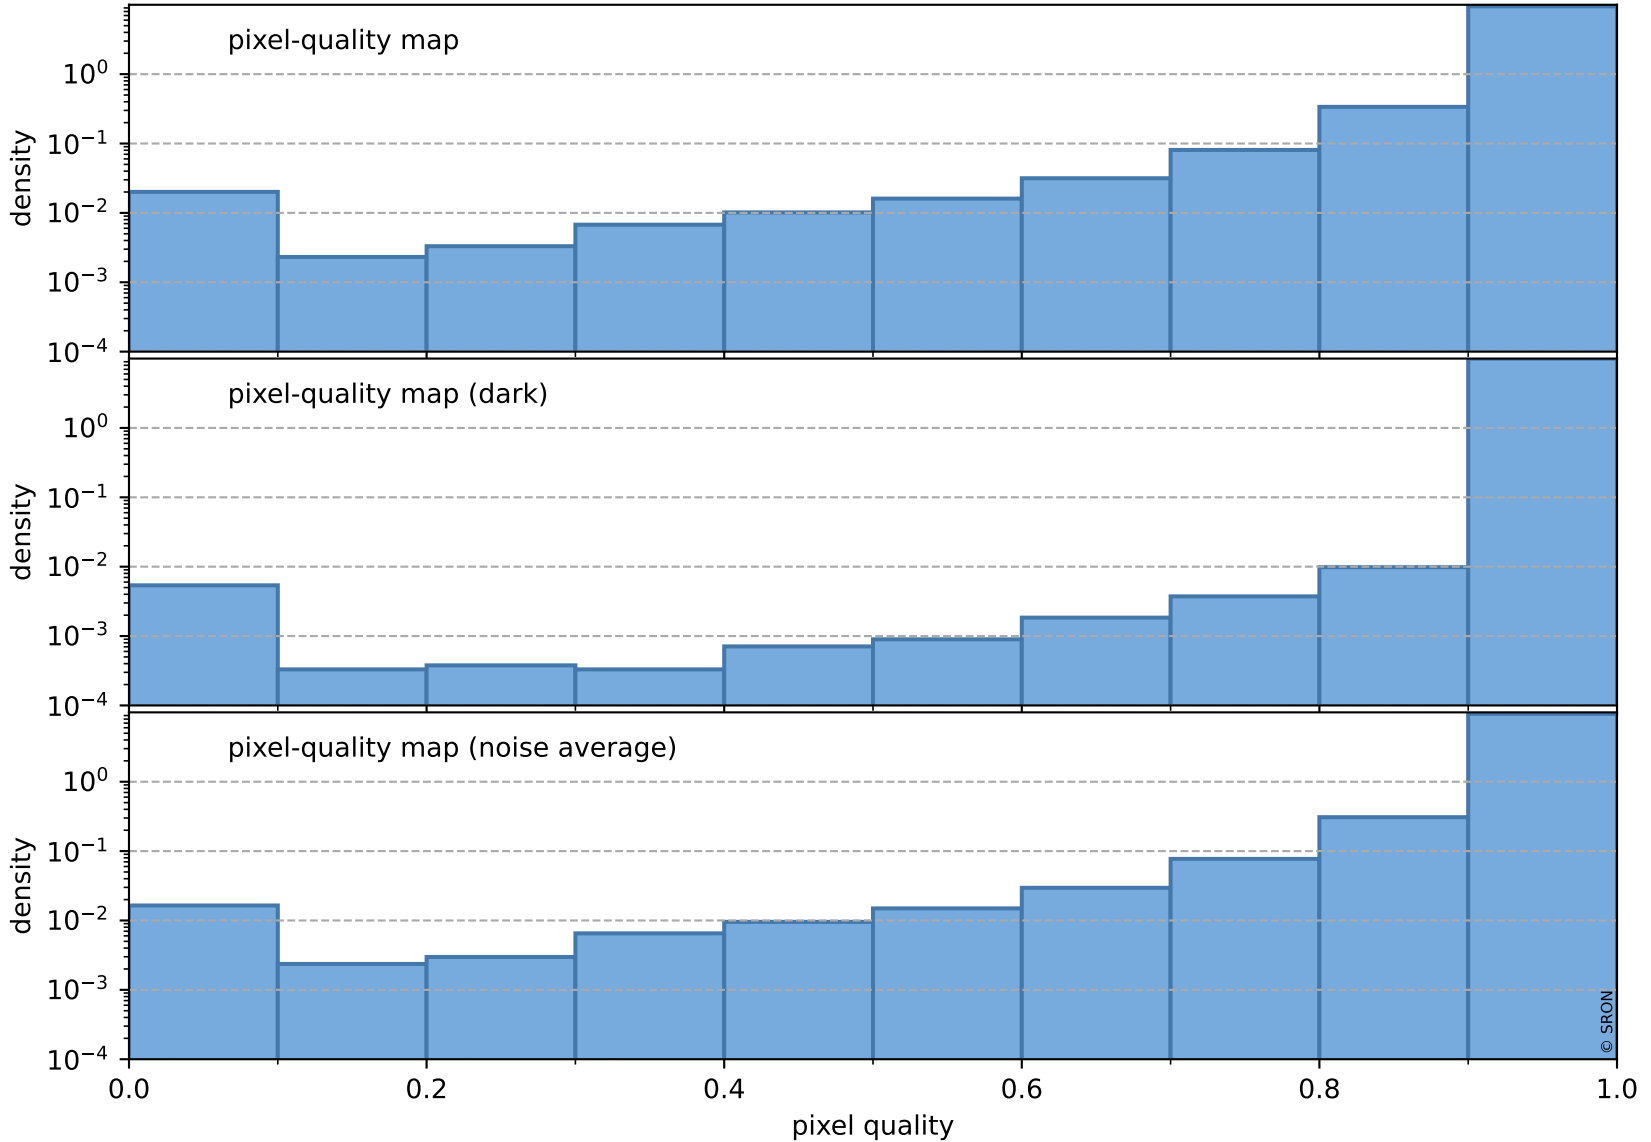

orbits : 19 in [17077, 17122]
coverage : 2021-01-29 / 2021-02-01
to good : 357
good to bad : 1512
to worst : 217
created : 2023-08-22T08:17:49

total quality compared with SWIR pixel-quality CKD

Tropomi SWIR pixel quality (official)

orbits : 19 in [17077, 17122]
coverage : 2021-01-29 / 2021-02-01
created : 2023-08-22T08:17:50

Histograms of pixel-quality

Tropomi SWIR pixel quality (official) ground-tracks of Sentinel-5P

orbits : 19 in [17077, 17122]
coverage : 2021-01-29 / 2021-02-01
created : 2023-08-22T08:17:50

Tropomi SWIR pixel quality (official)

orbits : [2827, 17122]
coverage : 2018-04-30 / 2021-02-01
created : 2023-08-22T08:17:50

trend of pixel quality & temperatures