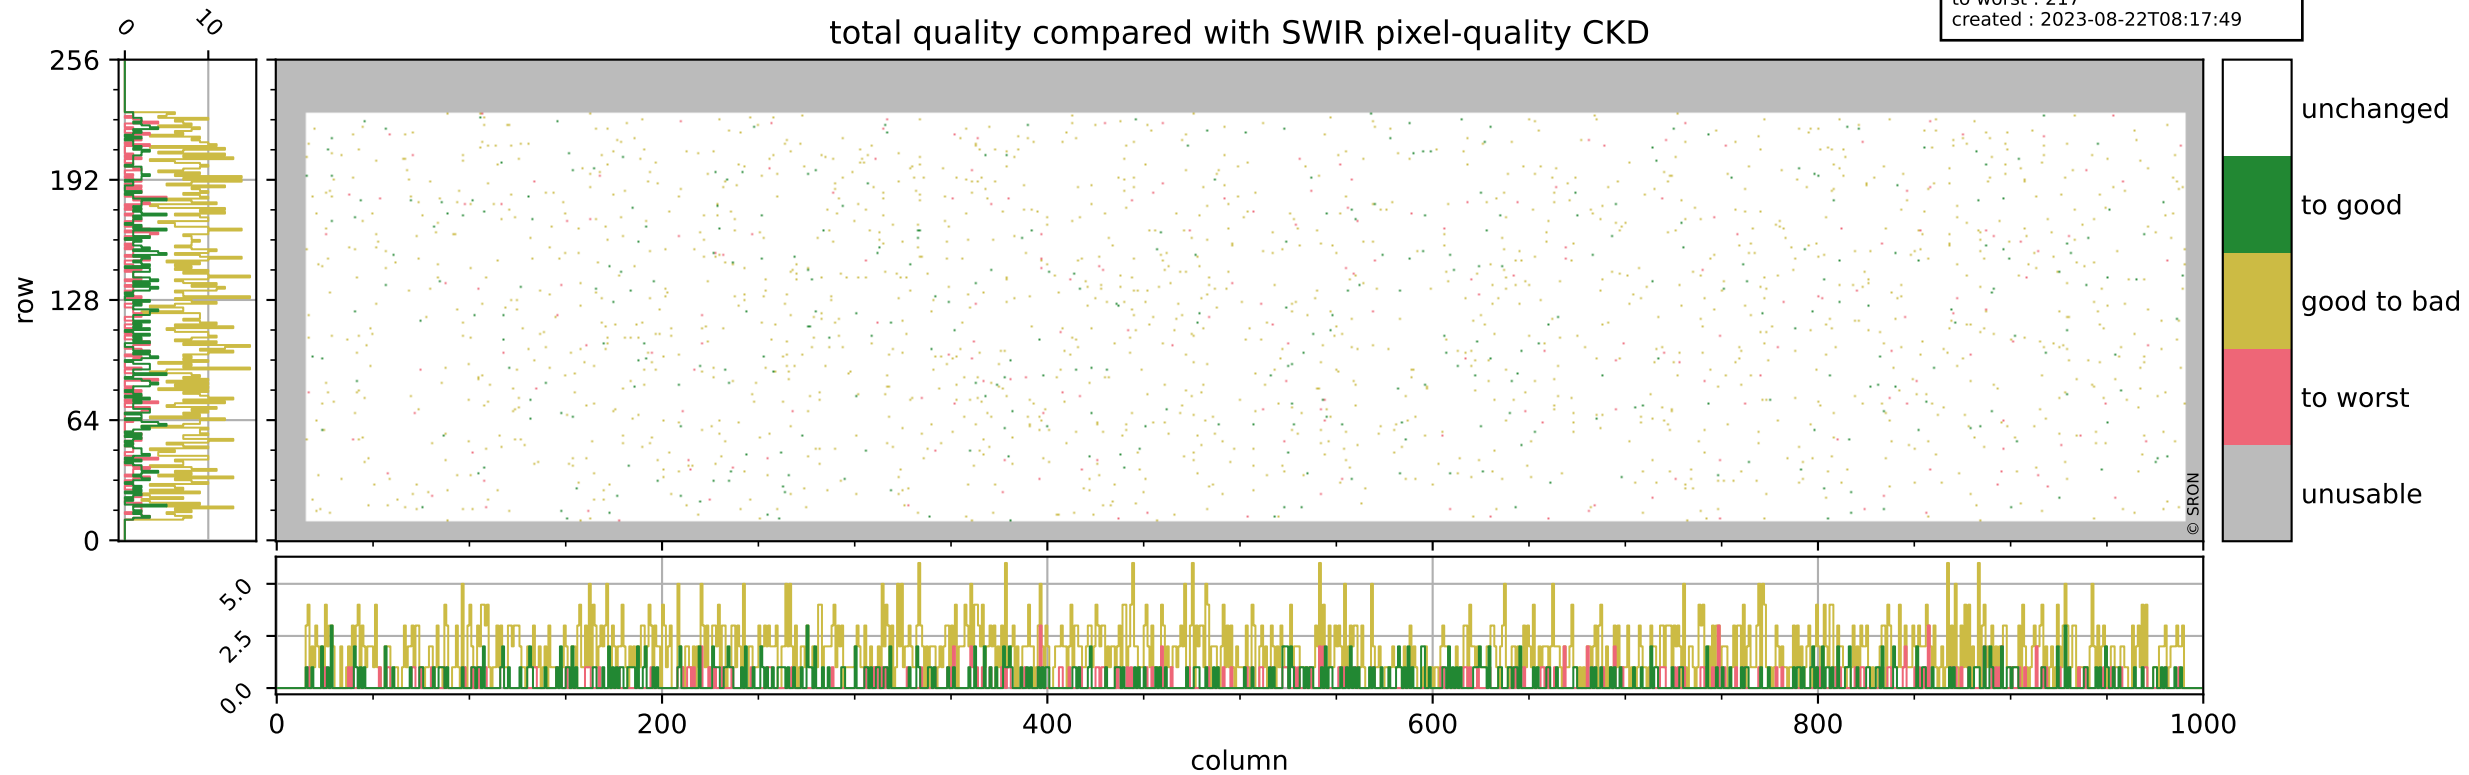

Tropomi SWIR pixel quality (official)

orbits : 19 in [17077, 17122]
coverage : 2021-01-29 / 2021-02-01
bad (quality < 0.8) : 288
worst (quality < 0.1) : 114
created : 2023-08-22T08:17:49

Tropomi SWIR pixel quality (official)

orbits : 19 in [17077, 17122]
coverage : 2021-01-29 / 2021-02-01
bad (quality < 0.8) : 3377
worst (quality < 0.1) : 348
created : 2023-08-22T08:17:49

pixel-quality map (noise average)

Tropomi SWIR pixel quality (official)

orbits : 19 in [17077, 17122]
coverage : 2021-01-29 / 2021-02-01
to good : 357
good to bad : 1512
to worst : 217
created : 2023-08-22T08:17:49

total quality compared with SWIR pixel-quality CKD

Tropomi SWIR pixel quality (official)

orbits : 19 in [17077, 17122]
coverage : 2021-01-29 / 2021-02-01
created : 2023-08-22T08:17:50

Histograms of pixel-quality

Tropomi SWIR pixel quality (official) ground-tracks of Sentinel-5P

orbits : 19 in [17077, 17122]
coverage : 2021-01-29 / 2021-02-01
created : 2023-08-22T08:17:50